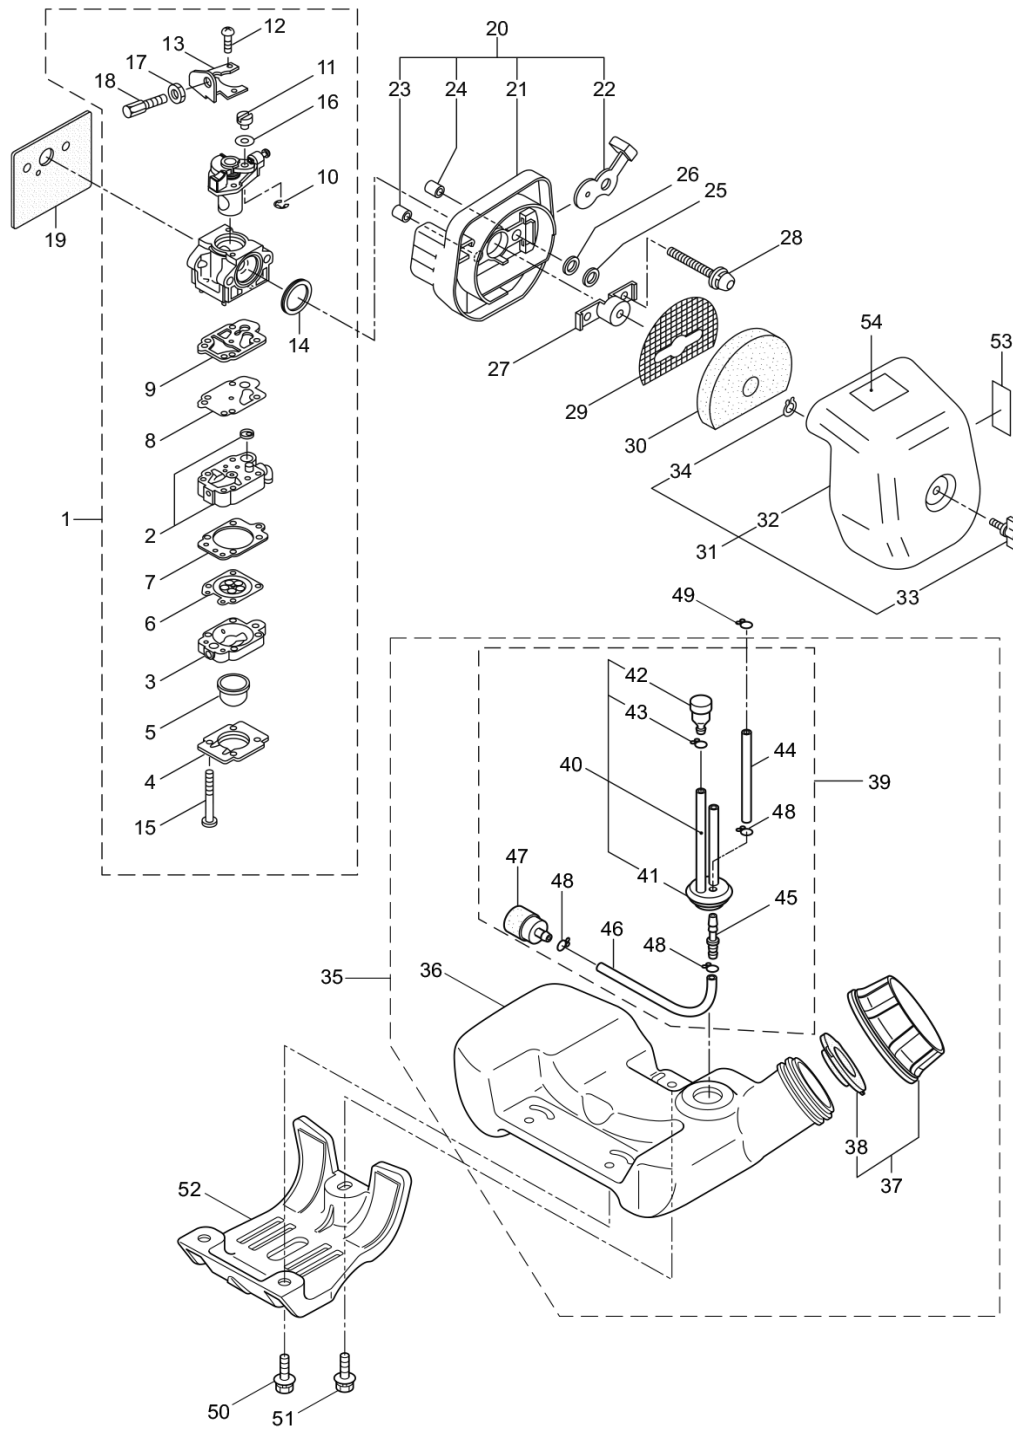

3. E30S
CARBURETOR, FUEL TANK

Status	Position	Parts Number	Parts Name	Unit Quantity	Set Unit Quantity	Specification	Remarks	Maker code
	1	282542	CARBURETOR	1		WYK-254A	Incl.2-18 New gasket required	
	2	264155	CARBURETOR BODY	1		WB5-2582		
	3	262991	PURGE BODY	1		WB5-2557		
	4	262992	COVER	1		WB21-3147		
	5	261874	PRIMER	1		WB188-12		
	6	283905	DIAPHRAGM METERRING	1		WB95-614		
	7	262993	GASKET	1		WB92-359		
	8	262994	DIAPHRAGM	1		WB95-99		
	9	282576	GASKET	1		WB92-415		
	10	261876	RING	1		WB16-71		
	11	261658	SWIVEL	1		WB52-34		
	12	261875	SCREW	2		WB96-323		
	13	264677	BRACKET	1		WB167-143		
	14	261657	PACKING	1		WB16-171		
	15	262996	SCREW	4	5	WB96-425		
	16	264678	WASHER	1	5	WB136-221		
	17	261878	NUT	1	5	M6 3ｼ		
	18	263994	SCREW	1		WB96-462 ロﾝｸﾞ		
	19	269762	GASKET	1				
	20	268055	AIR FILTER HOUSING ASSY	1			Incl.21-24	
	21	268056	AIR FILTER CASE	1		ﾁｮｰｸﾀｲﾌﾞ		
	22	268057	MACHINED DISC	1				
	23	268157	SLEEVE	1		5.5X7.1X6	5.5x7.1x6L	
	24	268412	SLEEVE	1		5.2X7.1X6.4	5.2x7.1x6.4L	
	25	263345	PACKING	1	5	7.2X11XT1.3	7.2x11xt1.3	
	26	263942	WASHER	1	5	7.2X12XT0.15	7.2x12xt0.15	
	27	263815	STAY	1				
	28	264016	CAP SCREW	2	5	M5X60	M5x60	
	29	265026	SCREEN	1				
	30	265027	FORM ELEMENT	1				
	31	268058	AIR FILTER COVER ASSY	1			Incl.32-34	
	32	268059	AIR FILTER COVER	1				
	33	281438	KNOB	1				
	34	261734	SNAP RING	1	5	ﾓﾆ` 5	#5	
	35	289034	FUEL TANK ASSY	1		A46B95C154D52	Incl.36-48	
	36	284820	FUEL TANK	1		CE300 ﾀﾝｸ		
	37	289043	FUEL TANK CAP ASSY	1			Incl.38	
	38	287058	GASKET	1				
	39	289035	FUEL PIPE PICKUP ASSY	1			Incl.40-48	
	40	289036	FUEL PIPE ASSY	1			Incl.41-43	
	41	268065	GROMMET	1		3ﾌ		
	42	261590	BREATHER SUB ASSY	1				
	43	261117	CLIP	1				
	44	289028	PIPE A	1		3X5X53L	3x5x53L	
	45	288921	JOINT	1				
	46	289033	PIPE	1		3X5X100L	3x5x100L	
	47	264653	FILTER ASSY	1		125-552		
	48	261117	CLIP	3				
	49	261117	CLIP	1				
	50	281714	CAP SCREW	2		M5X20WSW-12	M5x20	
	51	281715	SCREW	1		M5X20WSW-12+ﾓ	M5x20	
	52	281441	STAND	1		ｸ		
	53	261352	MARK--LABEL	1		ﾁｮｰｸ	Choke	
	54	285188	LABEL	1		CAｽﾊﾟ`-ｸﾞﾚｽﾀｲ ﾎｸ