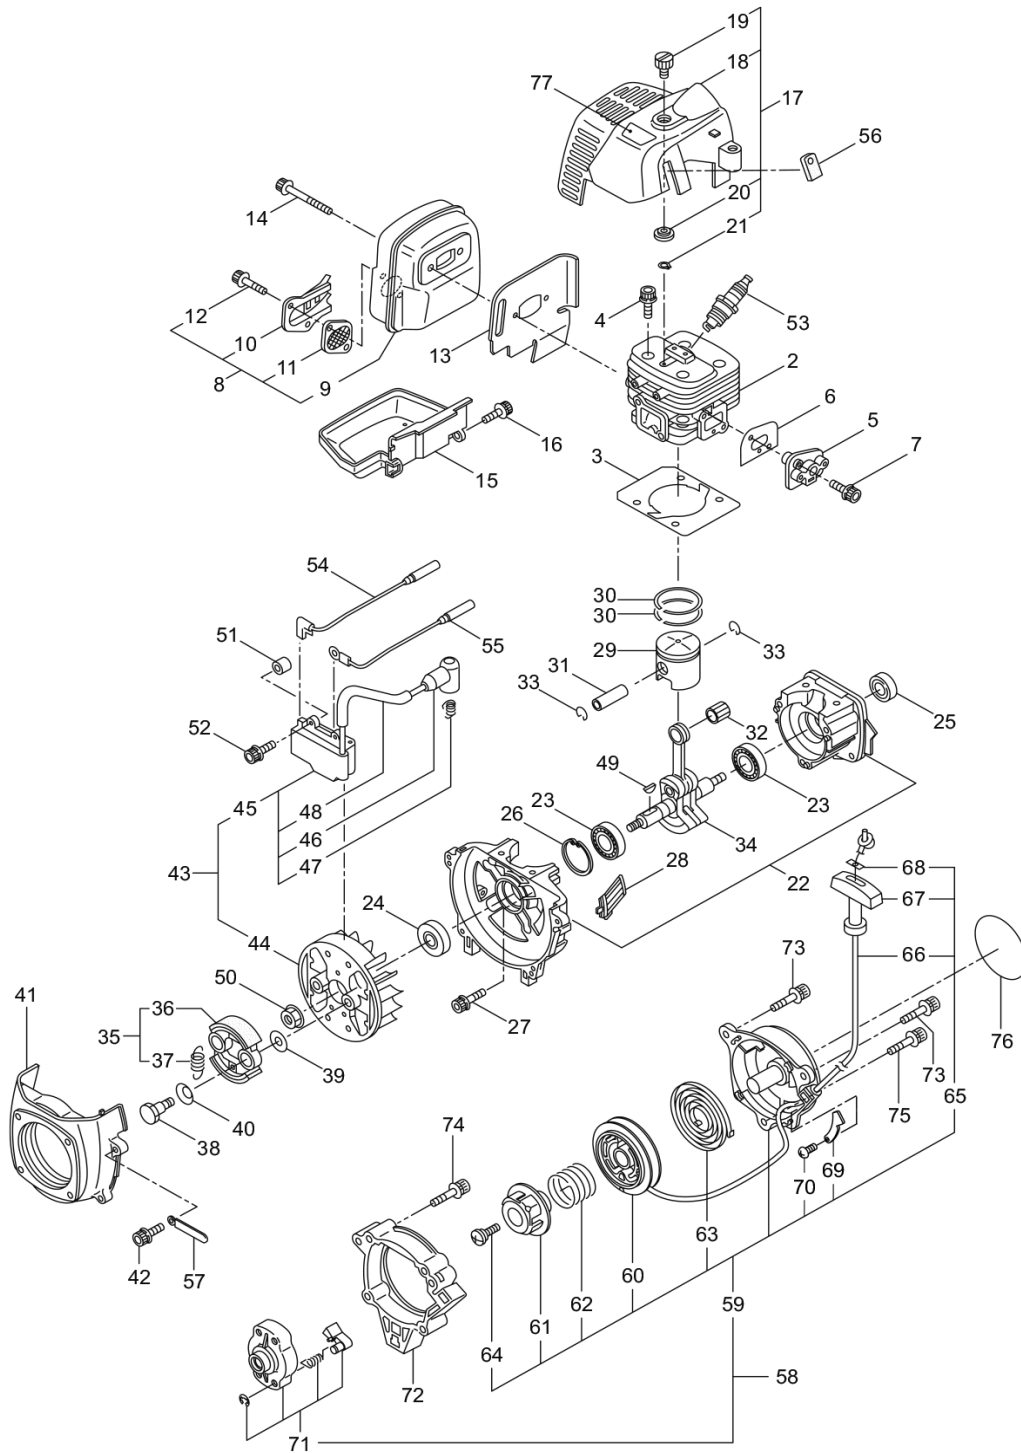

2. E30S ENGINE

Status	Position	Parts Number	Parts Name	Unit Quantity	Set Unit Quantity	Specification	Remarks	Maker code
	1	858900	ENGINE CE300(E30S)	1			CE300/62	
	2	286791	CYLINDER	1		TIER3 カセット		
	3	286846	GASKET	1		30CC/T1.0		
	4	261250	CAP SCREW	4	5	M5X20	M5x20	
	5	269144	INSULATOR	1		DE260	New gasket required	
	6	267049	GASKET	1	5			
	7	265924	CAP SCREW	2	5	M5X25WSW+オ	M5x25	
	8	283007	MUFFLER ASSY	1			Incl.9-12	
	9	283003	MUFFLER COMPL	1				
	10	268171	MUFFLER TAIL	1				
	11	267056	SPARK ARRESTER	1				
	12	265107	CAP SCREW	2	5	M4X10	M4x10	
	13	281440	GASKET	1				
	14	266402	CAP SCREW	2	5	M5X55フレンジ	M5x55	
	15	281435	UNDER COVER	1		クワ CE300		
	16	267191	CAP SCREW	1	5	M5X16WSW+オ	M5x16	
	17	281742	TOP COVER ASSY	1		アカ	Incl.18-21	
	18	281434	TOP COVER	1		アカ		
	19	261018	KNOB BOLT	1		クワ(N1.5)		
	20	261020	SPACER	1				
	21	261734	SNAP RING	1	5	ヨビ 5	#5	
	22	286851	CRANK CASE	1		CE300		
	23	280488	BEARING 6001C3	2		6001 C3リベ ット	PPL 6001	
	24	261492	OIL SEAL	1		ISCD12287グ リスナ シ	ISCD12287	
	25	261386	OIL SEAL	1		ISCD12227グ リスナ シ	ISCD12227	
	26	055185	SNAP RING #28	1	5	アキヨウ28	#28	
	27	261612	CAP SCREW	3		M5X30	M5x30	
	28	281442	AIR INTAKE GRILLE (BLACK)	1		クワ		
	29	283380	PISTON	1		CE300		
	30	265067	PISTON RING	2			(2)Required	
	31	265068	PISTON PIN	1		7X10X30.5L		
	32	265225	NEEDLE BEARING KTV101413EGX02B	1				
	33	261393	CLIP	2				
	34	265141	CRANK SHAFT COMPLETE	1				
	35	267327	CLUTCH ASSY	1		56ヨウクラツチ シヨウケツ	Incl.36,37	
	36	267342	CLUTCH SHOE	2			(2)required	
	37	267345	SPRING	1				
	38	264505	BOLT	2				
	39	261189	WASHER	2	5	6X16.5XT1.2	6x16.5xt1.2	
	40	261777	WAVE WASHER	2	5			
	41	281433	FAN COVER	1		シヨツトシヨリ		
	42	261250	CAP SCREW	4	5	M5X20	M5x20	
	43	287898	MAGNETO	1			Incl.44-48	
	44	287902	ROTOR	1				
	45	281746	IGNITION COIL ASSY	1		デジ 矧	Incl.46-48	
	46	269714	PLUG BOOT	1		WB 141-13		
	47	269715	CONNECTOR	1		WB98-3674		
	48	281756	TUBE	1				
	49	261076	WOODRUFF KEY 3X10	1	5	Aシ 3X10	3x10	
	50	261417	NUT ROTOR M8	1	5	M8	M8	
	51	280381	SPACER	2	5			
	52	261256	BOLT	2	5	M4X25	M4x25	
	53	285982	SPARK PLUG(BPM8Y)	1		NGK BPM8Y	NGK BPM8Y	
	54	269722	LEAD	1		165ハシCBH		
	55	268044	LEAD	1		135M4 CBH		
	56	269189	GROMMET	1		クワ		
	57	264588	CLAMP	1	5