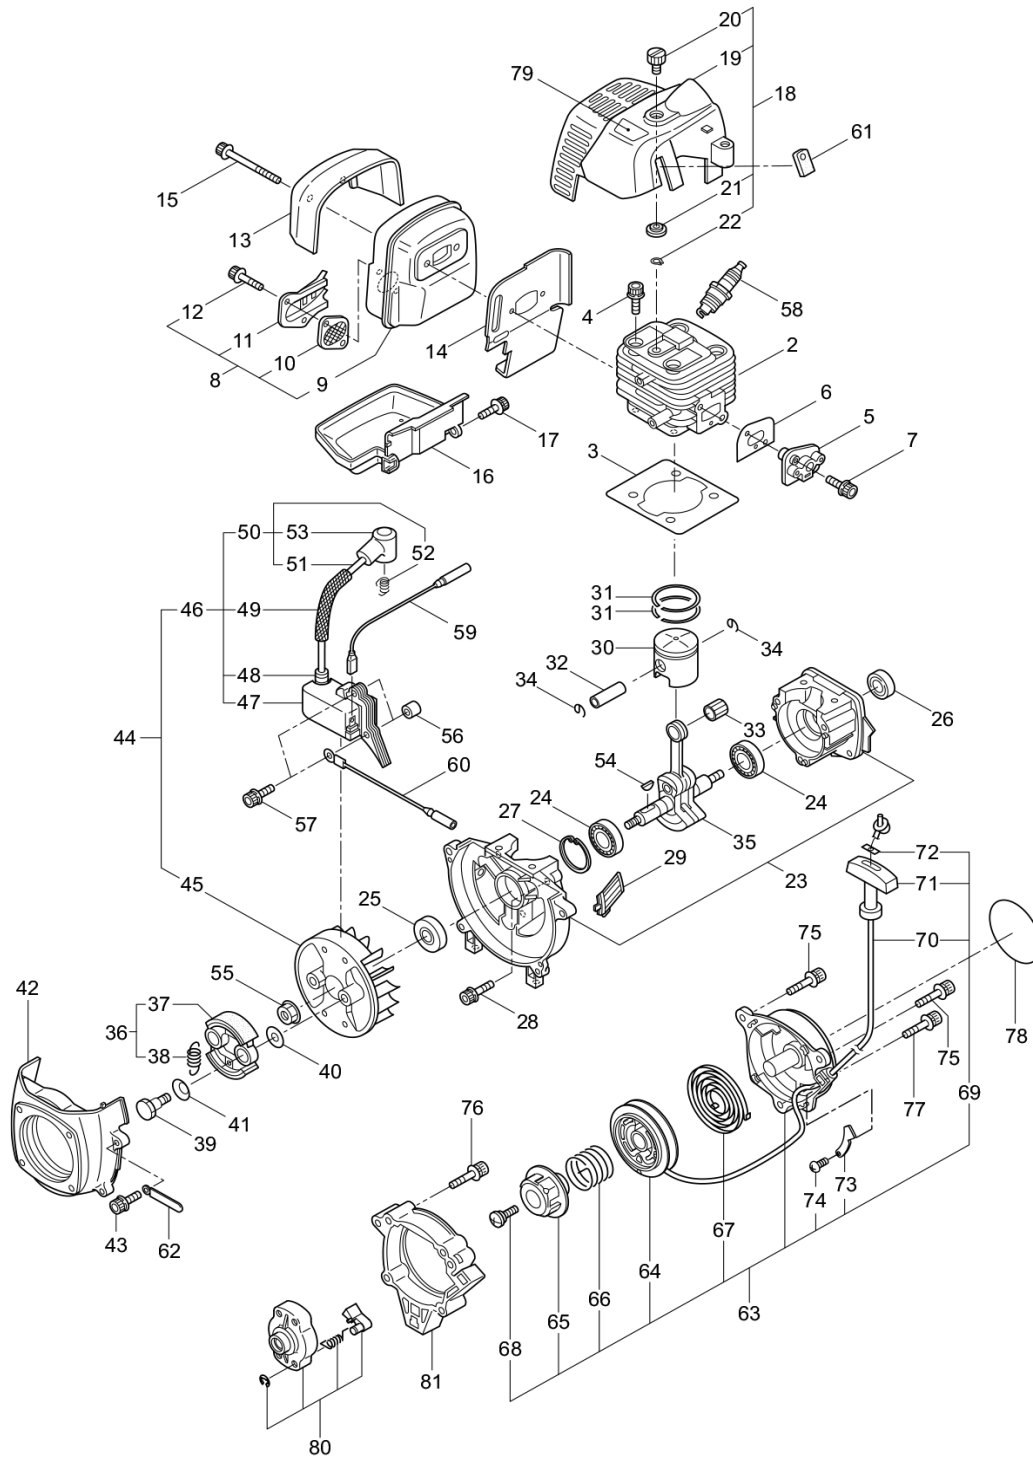

3. E27
ENGINE

Status	Position	Parts Number	Parts Name	Unit Quantity	Set Unit Quantity	Specification	Remarks	Maker code
	1	859299		1			CE260/39	
	2	283734	CYLINDER	1				
	3	283783	GASKET	1		T1.0		
	4	261250	CAP SCREW	4	5	M5X20	M5x20	
	5	269144	INSULATOR	1		DE260	New gasket required	
	6	267049	GASKET	1	5			
	7	265924	CAP SCREW	2	5	M5X25WSW+オ	M5x25	
	8	282208	MUFFLER ASSY	1			Incl.9-12	
	9	282209	MUFFLER COMP	1		シヨカハ イキ		
	10	267056	SPARK ARRESTER	1				
	11	268171	MUFFLER TAIL	1				
	12	265107	CAP SCREW	2	5	M4X10	M4x10	
	13	284071	HOLDER	1				
	14	283940	GASKET	1				
	15	266402	CAP SCREW	2	5	M5X557ランジ	M5x55	
	16	281435	UNDER COVER	1		クワ CE300		
	17	267191	CAP SCREW	1	5	M5X16WSW+オ	M5x16	
	18	281742	TOP COVER ASSY	1		アカ	Incl.19-22	
	19	281434	TOP COVER	1		アカ		
	20	261018	KNOB BOLT	1		クワ(N1.5)		
	21	261020	SPACER	1				
	22	261734	SNAP RING	1	5	ヨビ 5	#5	
	23	289582	CRANKCASE	1				
	24	280488	BEARING 6001C3	2		6001 C3リハ ット	PPL 6001	
	25	261492	OIL SEAL	1		ISCD12287グ リスタシ	ISCD12287	
	26	261386	OIL SEAL	1		ISCD12227グ リスタシ	ISCD12227	
	27	055185	SNAP RING #28	1	5	アサヨウ28	#28	
	28	261612	CAP SCREW	3		M5X30	M5x30	
	29	281442	AIR INTAKE GRILLE (BLACK)	1		クワ		
	30	272809	PISTON	1		CE260		
	31	261496	PISTON RING	2			(2)Required	
	32	261497	PISTON PIN	1		5.7X8X27.5		
	33	261037	BEARING NEEDLE KBK8X11X11.8X1	1		KBK8X11X11.8X1	KBK8x11x11.8x1	
	34	261576	CLIP PISTON	2				
	35	265197	CRANKSHAFT CPL.	1				
	36	267327	CLUTCH ASSY	1		56ヨウクワツチ シヨウケツ	Incl.37,38	
	37	267342	CLUTCH SHOE	2			(2)required	
	38	267345	SPRING	1				
	39	264505	BOLT	2				
	40	261189	WASHER	2	5	6X16.5XT1.2	6x16.5xt1.2	
	41	261777	WAVE WASHER	2	5			
	42	281433	FAN COVER	1		シヨツトシヨリ		
	43	261250	CAP SCREW	4	5	M5X20	M5x20	
	44	283729	MAGNETO ASSY	1			Incl.45-53	
	45	268253	ROTOR/FAN	1		10701A39431		
	46	283705	IGNITION COIL ASSY	1			Incl.47-53	
	47	283730	COIL	1				
	48	261072	CAP	1		イタダ 10855-40101		
	49	283731	TUBE	1				
	50	283732	CORD ASSY	1			Incl.51-53	
	51	283733	CORD	1				
	52	261075	CONNECTOR	1		10805-40061		
	53	261074	PLUG BOOT	1		10855-40131		
	54	261076	WOODRUFF KEY 3X10	1	5	Aシ 3X10	3x10	
	55	261417	NUT ROTOR M8	1	5	M8	M8	
	56	280381	SPACER	2	5			
	57	261256	BOLT	2	5	M4X25	M4x25	
	58	285982	SPARK PLUG(BPM8Y)	1		NGK BPM8Y	NGK BPM8Y	
	59	261772	LEAD	1		175ビツHCBH		
	60	268044	LEAD	1		135M4 CBH