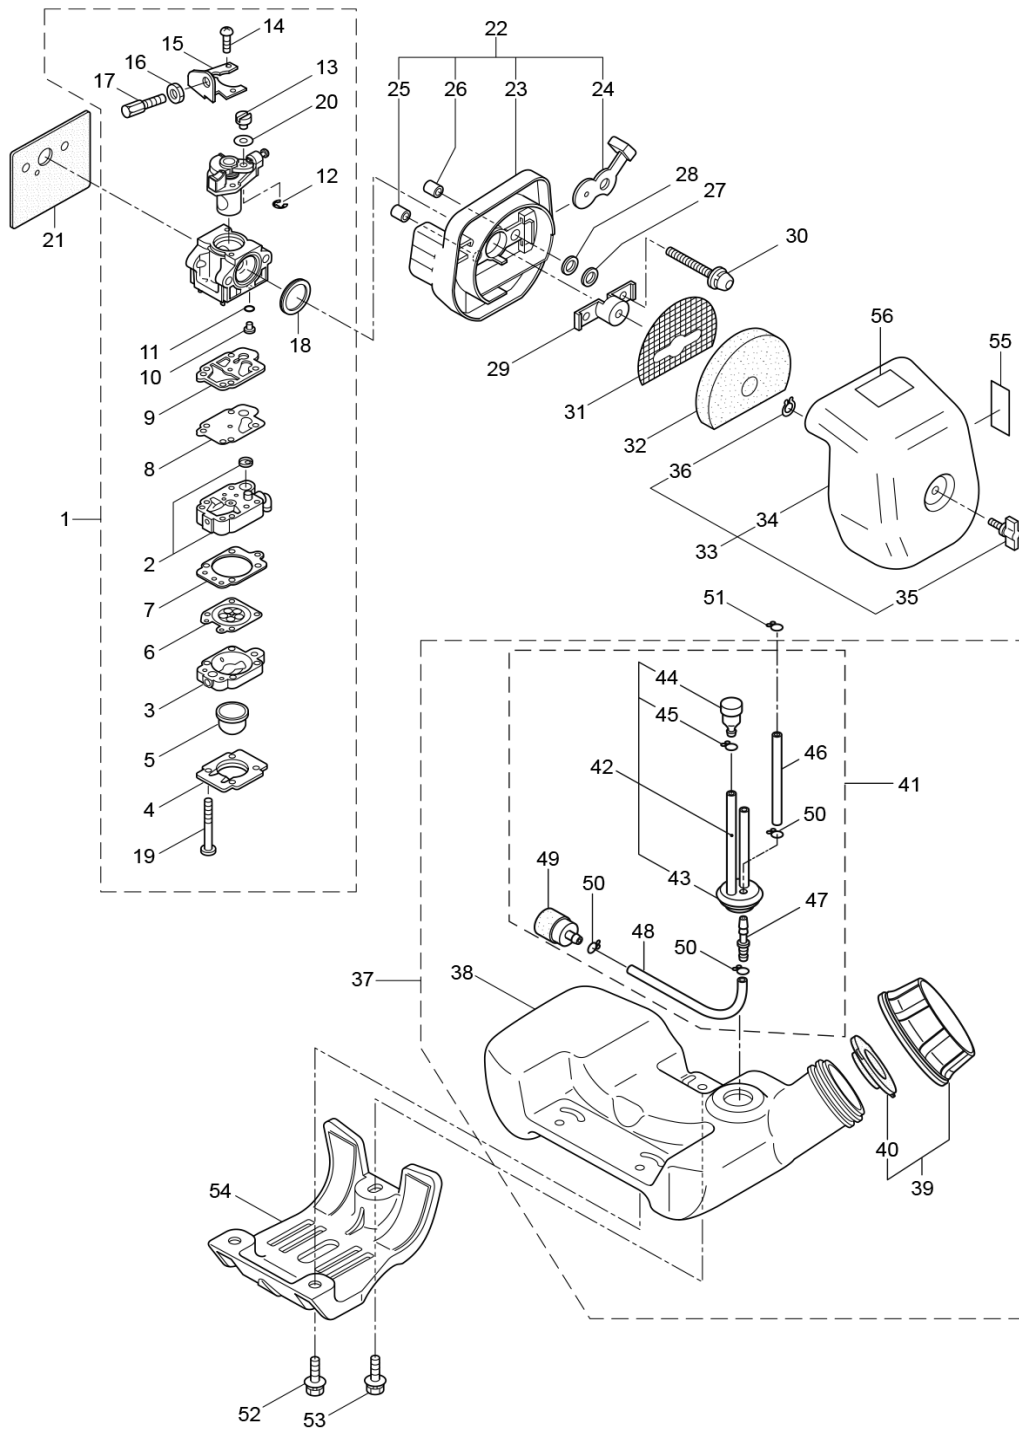

4. E27
CARBURETOR, FUEL TANK

Status	Position	Parts Number	Parts Name	Unit Quantity	Set Unit Quantity	Specification	Remarks	Maker code
	1	283898	CARBURETOR ASSY	1		WYJ-450	Incl.2-20 New gasket required	
	2	264155	CARBURETOR BODY	1		WB5-2582		
	3	262991	PURGE BODY	1		WB5-2557		
	4	262992	COVER	1		WB21-3147		
	5	261874	PRIMER	1		WB188-12		
	6	283905	DIAPHRAGM METERRING	1		WB95-614		
	7	262993	GASKET	1		WB92-359		
	8	262994	DIAPHRAGM	1		WB95-99		
	9	282576	GASKET	1		WB92-415		
	10	281487	JET	1		WB112-3070-370L	#37	
	11	261871	O-RING	1		WB16-104		
	12	261876	RING	1		WB16-71		
	13	261658	SWIVEL	1		WB52-34		
	14	261875	SCREW	2		WB96-323		
	15	264677	BRACKET	1		WB167-143		
	16	261878	NUT	1	5	M6 3ｼ		
	17	263994	SCREW	1		WB96-462 ｼﾝｸﾞ		
	18	261657	PACKING	1		WB16-171		
	19	262996	SCREW	4	5	WB96-425		
	20	264678	WASHER	1	5	WB136-221		
	21	269762	GASKET	1				
	22	268055	AIR FILTER HOUSING ASSY	1			Incl.23-26	
	23	268056	AIR FILTER CASE	1		ｷﾞｰｸﾞﾀｲﾌﾞ		
	24	268057	MACHINED DISC	1				
	25	268157	SLEEVE	1		5.5X7.1X6	5.5x7.1x6L	
	26	268412	SLEEVE	1		5.2X7.1X6.4	5.2x7.1x6.4L	
	27	263345	PACKING	1	5	7.2X11XT1.3	7.2x11xt1.3	
	28	263942	WASHER	1	5	7.2X12XT0.15	7.2x12xt0.15	
	29	263815	STAY	1				
	30	264016	CAP SCREW	2	5	M5X60	M5x60	
	31	265026	SCREEN	1				
	32	265027	FORM ELEMENT	1				
	33	268058	AIR FILTER COVER ASSY	1			Incl.34-36	
	34	268059	AIR FILTER COVER	1				
	35	281438	KNOB	1				
	36	261734	SNAP RING	1	5	ｺﾞﾋﾞ 5	#5	
	37	289034	FUEL TANK ASSY	1		A46B95C154D52	Incl.38-50	
	38	284820	FUEL TANK	1		CE300 ﾀﾝｸ		
	39	289043	FUEL TANK CAP ASSY	1			Incl.40	
	40	287058	GASKET	1				
	41	289035	FUEL PIPE PICKUP ASSY	1			Incl.42-50	
	42	289036	FUEL PIPE ASSY	1			Incl.43-45	
	43	268065	GROMMET	1		3ﾌﾞ		
	44	261590	BREATHER SUB ASSY	1				
	45	261117	CLIP	1				
	46	289028	PIPE A	1		3X5X53L	3x5x53L	
	47	288921	JOINT	1				
	48	289033	PIPE	1		3X5X100L	3x5x100L	
	49	264653	FILTER ASSY	1		125-552		
	50	261117	CLIP	3				
	51	261117	CLIP	1				
	52	281714	CAP SCREW	2		M5X20WSW-12	M5x20	
	53	281715	SCREW	1		M5X20WSW-12+ﾓ	M5x20	
	54	281441	STAND	1		ｸ		
	55	261352	MARK--LABEL	1		ｷﾞｰｸﾞ	Choke	
	56	285188	LABEL	1		CAｽﾊﾟｰｸﾞﾚｽﾀｲｺﾞ