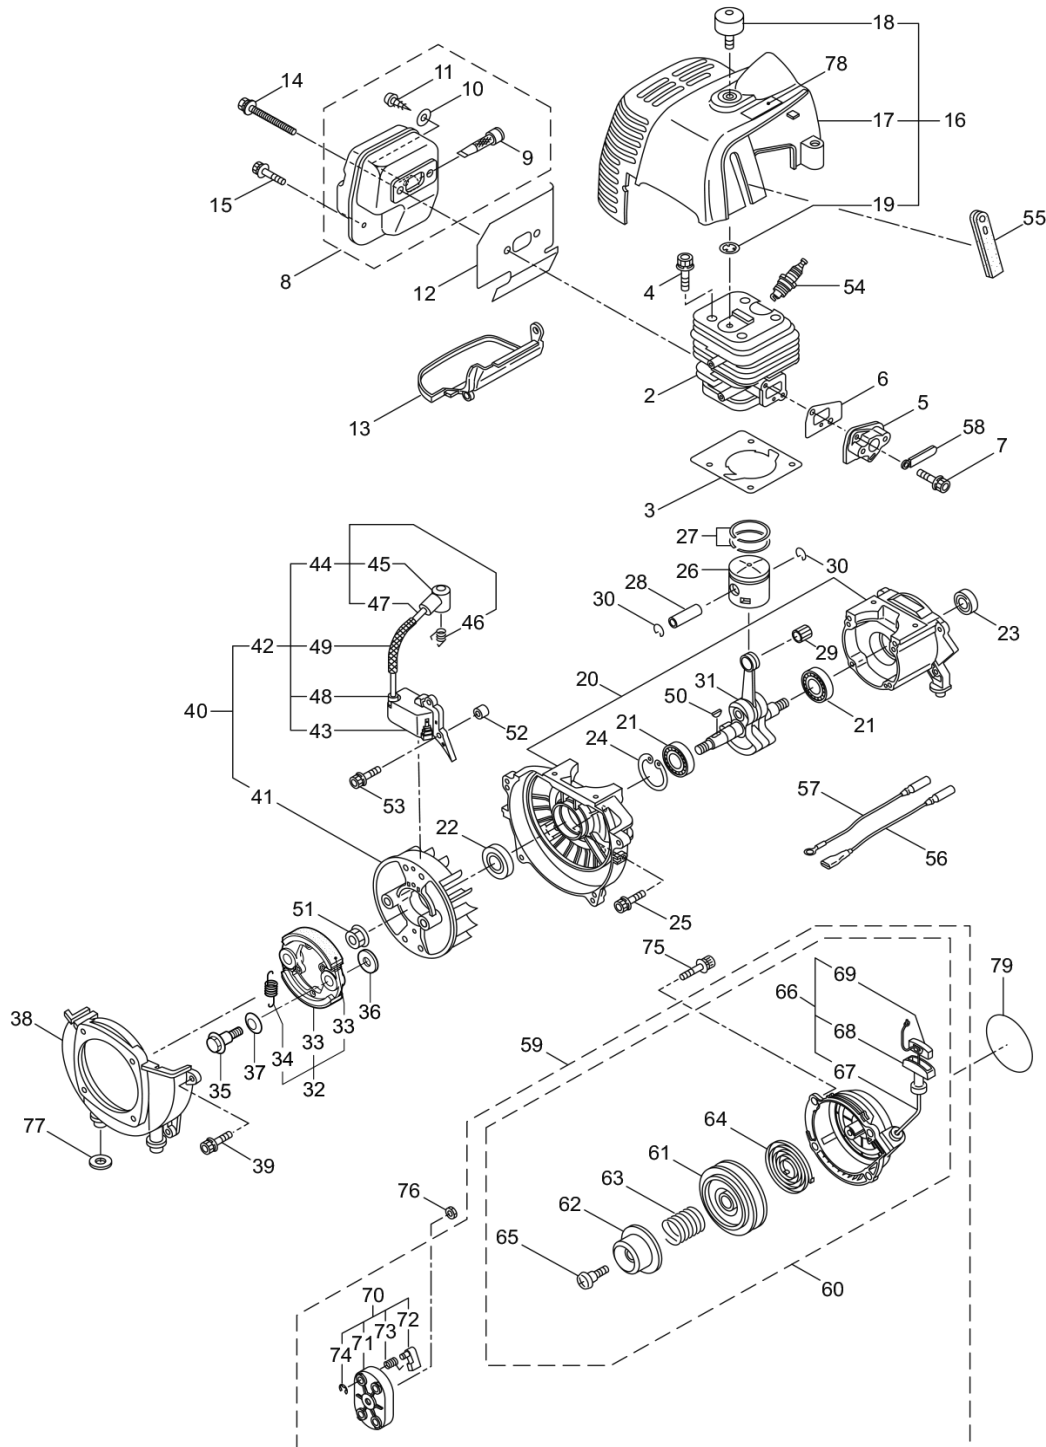

PARTS LIST

CER420

CONTENTS

- 1. CRANKCASE, RECOIL STARTER 1 ~ 4
- 2. CARBURETOR, FUEL TANK 5 ~ 8

2016. 12.

P/N 523296-1

1. CER420
CRANKCASE, RECOIL STARTER

- 1 -