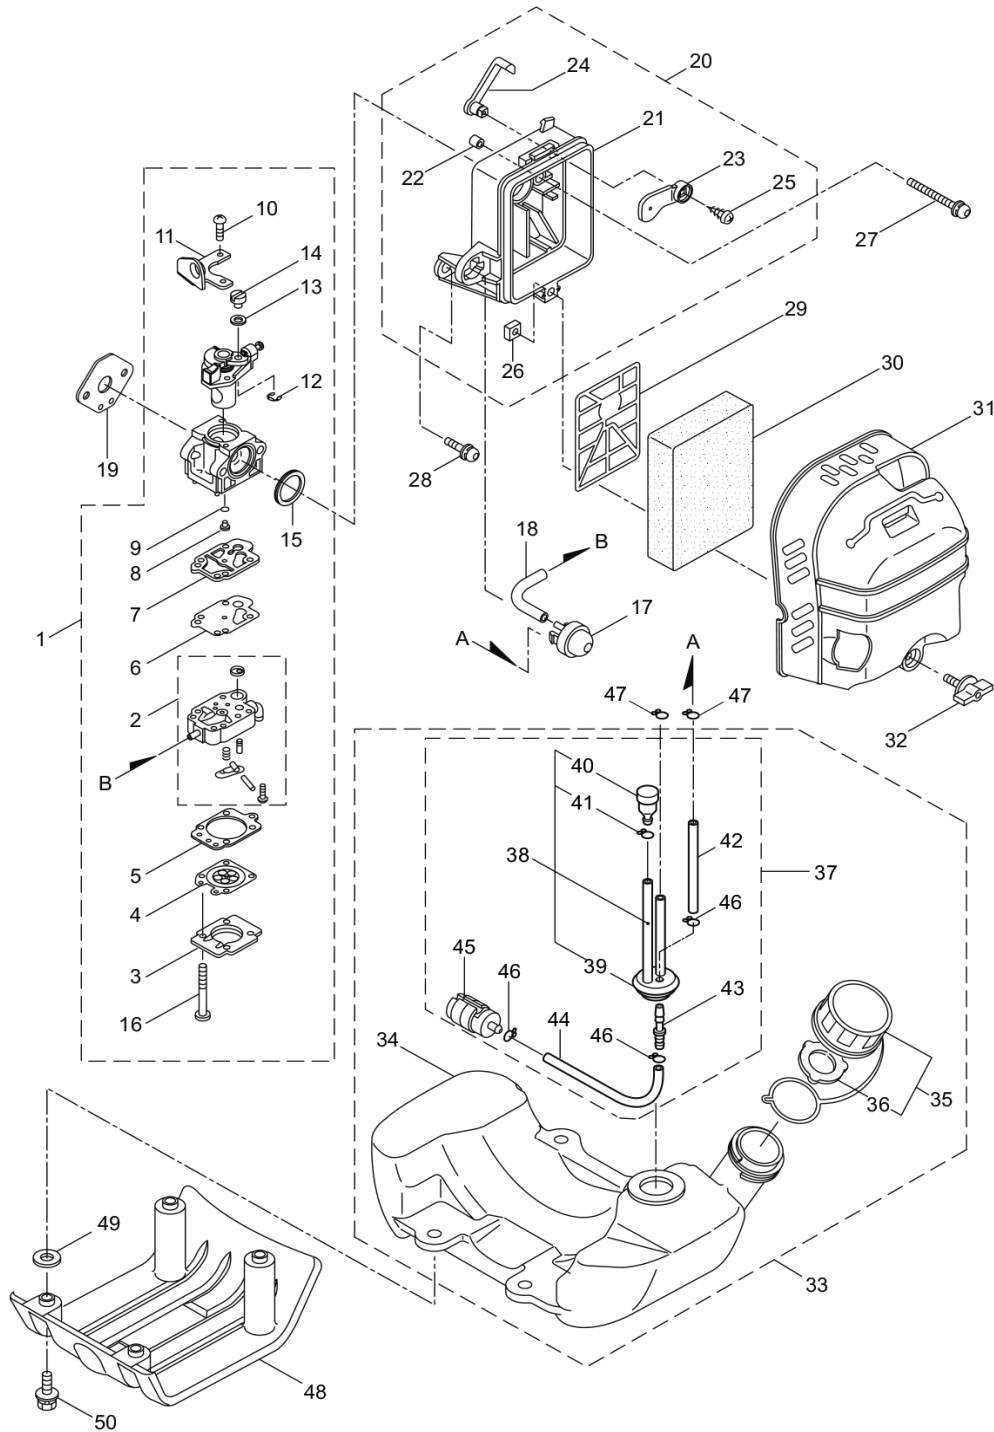

2. CER420
CARBURETOR, FUEL TANK

Status	Position	Parts Number	Parts Name	Unit Quantity	Set Unit Quantity	Specification	Remarks	Maker code
	1	287021	CARBURETOR ASSY	1		WYK-365	Incl.2-16 New gasket required	
	2	283124	CARBURETOR BODY	1		WB5-7437		
	3	263726	COVER PLATE	1		WB21-158		
	4	283905	DIAPHRAGM METERRING	1		WB95-614		
	5	263727	GASKET	1		WB92-192		
	6	262994	DIAPHRAGM	1		WB95-99		
	7	282576	GASKET	1		WB92-415		
	8	287061	JET	1		#48		
	9	261871	O-RING	1		WB16-104		
	10	261875	SCREW	2		WB96-323		
	11	264677	BRACKET	1		WB167-143		
	12	261876	RING	1		WB16-71		
	13	264678	WASHER	1	5	WB136-221		
	14	261658	SWIVEL	1		WB52-34		
	15	261657	PACKING	1		WB16-171		
	16	263737	SCREW	4		WB96-325		
	17	282299	PRIMER	1				
	18	282512	PIPE	1				
	19	282301	GASKET	1				
	20	282302	HOUSING ASSY	1			Incl.21-26	
	21	282303	HOUSING BODY	1				
	22	282484	SLEEVE	3				
	23	282304	MACHINED DISC	1				
	24	282305	LEVER	1				
	25	269032	SCREW	1	5	タツビ® ンネジ® 3.5X8		
	26	269423	NUT	1	5	シカナツトM5		
	27	261814	CAP SCREW	2	5	M5X50WSWホ⁺	M5x50	
	28	264807	CAP SCREW	1	5	M5X16WSWホ⁺	M5x16	
	29	282481	PLATE	1				
	30	282306	ELEMENT	1				
	31	285814	CLEANER COVER	1		クワ		
	32	281438	KNOB	1				
	33	289040	FUEL TANK ASSY	1		A46B88C180D97	Incl.34-46	
	34	285817	FUEL TANK	1		CE420 タワウ		
	35	289046	TANK CAP ASSY	1			Incl.36	
	36	287058	GASKET	1				
	37	289041	FUEL PIPE PICK-UP ASSY	1			Incl.38-46	
	38	289042	FUEL PIPE ASSY	1			Incl.39-41	
	39	268065	GROMMET	1		37ナ		
	40	261590	BREATHER SUB ASSY	1				
	41	261117	CLIP	1				
	42	289028	PIPE A	1		3X5X53L	3x5x53L	
	43	288921	JOINT	1				
	44	289029	PIPE	1		3X5X125L	3x5x125L	
	45	267328	FUEL FILTER ASSY	1		125-532		
	46	261117	CLIP	3				
	47	261117	CLIP	2				
	48	285819	STAND	1		クワ		
	49	285735	RUBBER PACKING	4	5	17X8X2		
	50	281714	CAP SCREW	4		M5X20WSW-12	M5x20