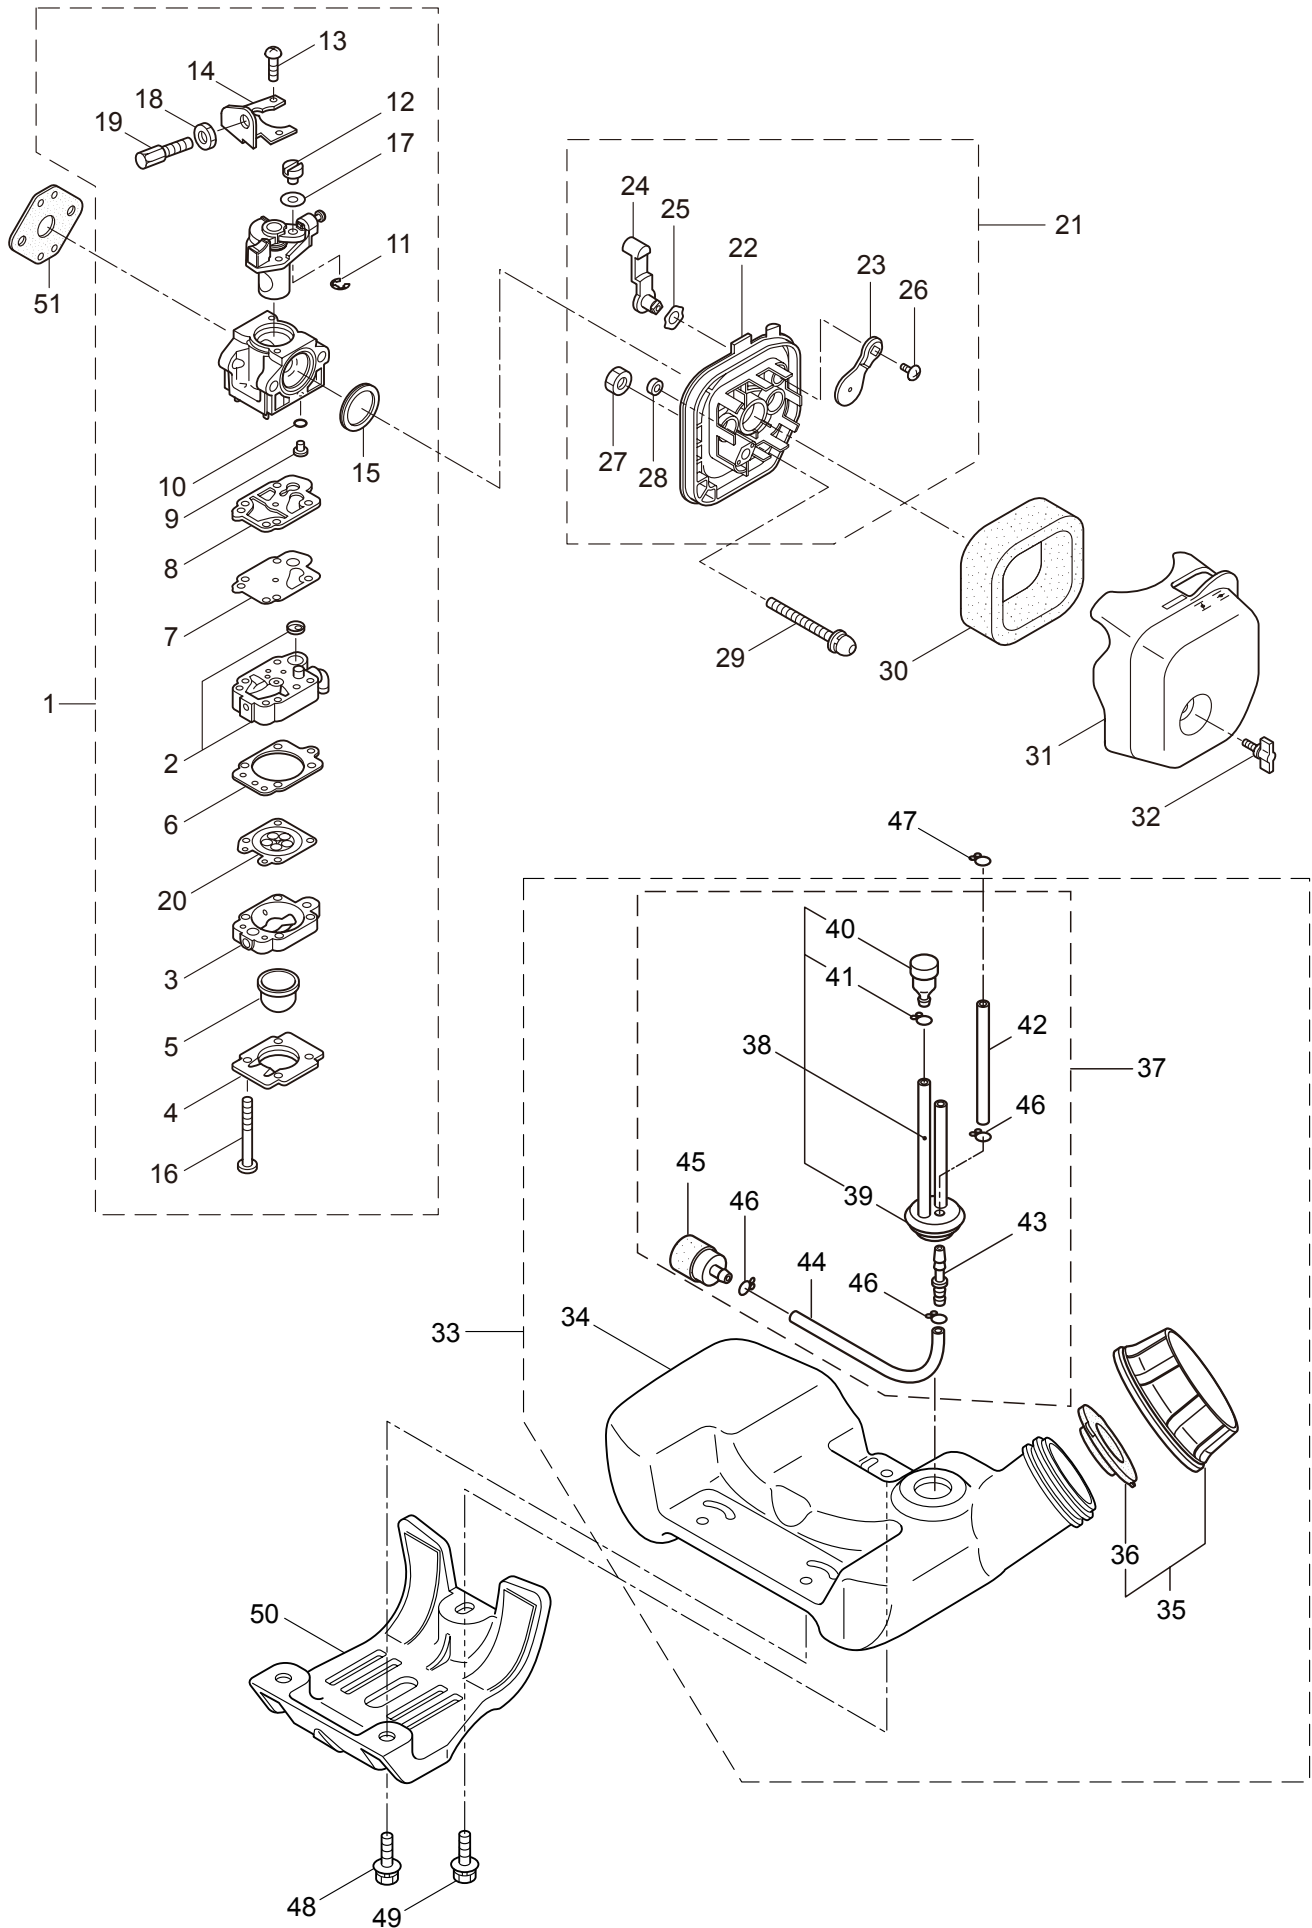

4. BT23L
CARBURETOR, FUEL TANK

Ref. No.	Part No.	Part Name	Q'ty	Remarks
4-1	286703	Carburetor Ass'y	1	Incl.2-20 New gasket required
4-2	264155	Pump Body	1	
4-3	262991	Purge Body	1	
4-4	262992	Cover Plate	1	
4-5	261874	Primer Bulb	1	
4-6	262993	Gasket	1	
4-7	262994	Diaphragm,Fuel Pump	1	
4-8	282576	Gasket	1	
4-9	281487	Main Jet	1	#37
4-10	261871	O-Ring	1	
4-11	261876	E-Ring	1	
4-12	261658	Swivel	1	
4-13	261875	Screw	2	
4-14	264677	Bracket	1	
4-15	261657	Packing	1	
4-16	262996	Screw	4	
4-17	264678	Washer	1	
4-18	261878	Nut	1	
4-19	263994	Adapter	1	
4-20	283905	Diaphragm, Meterring	1	
4-21	284821	Case Ass'y	1	Incl.22-28
4-22	269026	Case Body	1	
4-23	284802	Valve	1	
4-24	284803	Lever	1	
4-25	284816	Washer	1	6.4x11x0.15
4-26	269032	Screw	1	
4-27	126993	Nut	1	M5
4-28	269051	Sleeve	2	
4-29	261814	Cap Screw	2	M5x50
4-30	269030	Element	1	
4-31	283772	Cleaner Cover	1	
4-32	281438	Knob	1	
4-33	289030	Fuel Tank Ass'y	1	Incl.34-46
4-34	285048	Fuel Tank	1	
4-35	289043	Fuel Tank Cap Ass'y	1	Incl.36
4-36	287058	Gasket	1	
4-37	289031	Fuel Pipe Pick-up Ass'y	1	Incl.38-46
4-38	289032	Fuel Pipe Ass'y	1	Incl.39-41
4-39	268065	Grommet	1	
4-40	261590	Breather	1	
4-41	261117	Clip	1	
4-42	289028	Pipe A	1	3x5x53L
4-43	288921	Joint	1	
4-44	289033	Pipe	1	3x5x100L
4-45	264653	Filter Ass'y	1