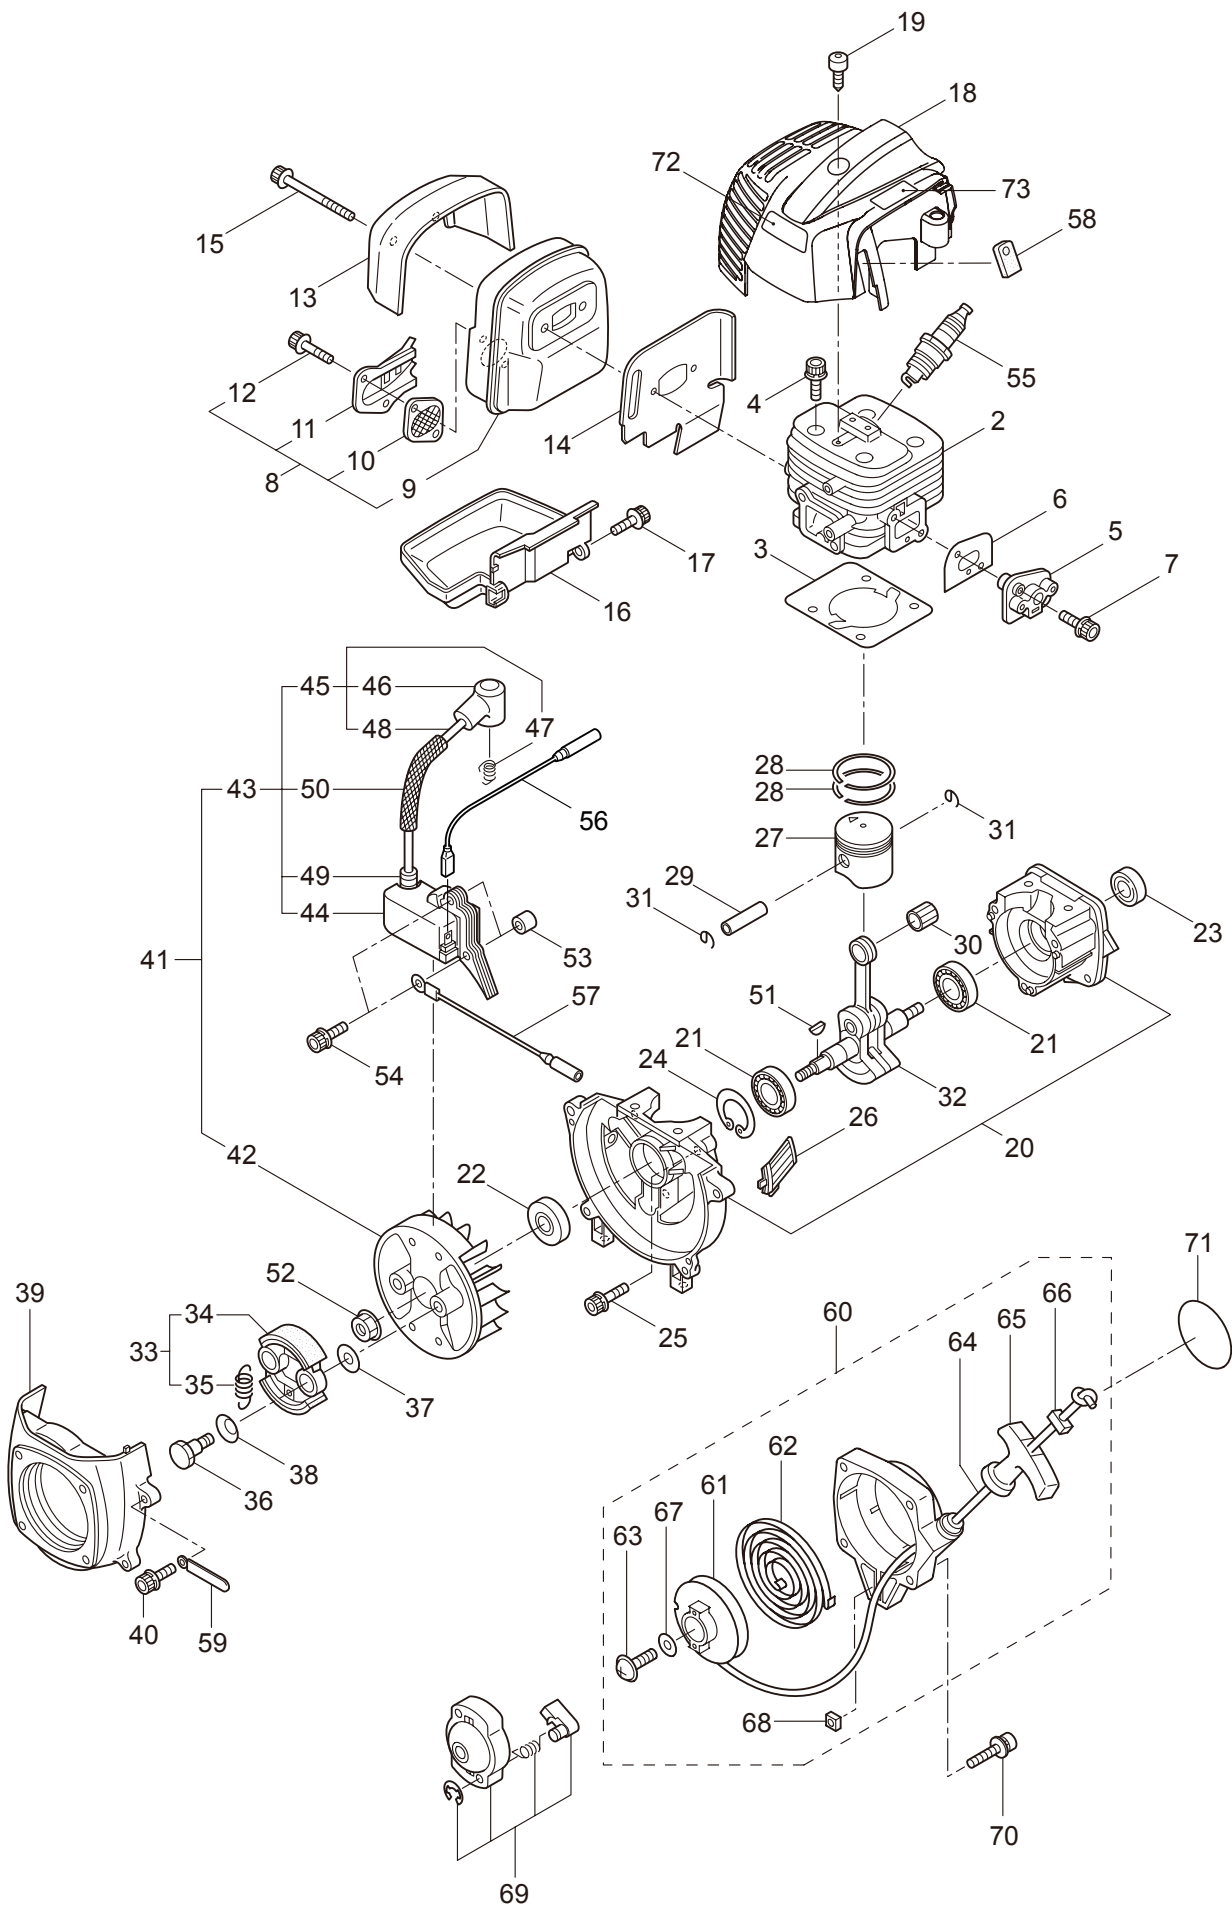

3. BT23L ENGINE

Ref. No.	Part No.	Part Name	Q'ty	Remarks
3-1	858819	Engine	1	CE230/30
3-2	286309	Cylinder	1	
3-3	286074	Gasket	1	
3-4	261250	Cap Screw	4	M5x20
3-5	269144	Insulator	1	New gasket required
3-6	267049	Gasket	1	
3-7	265924	Cap Screw	2	M5x25
3-8	282208	Muffler Ass'y	1	Incl.9-12
3-9	282209	Muffler Comp.	1	
3-10	267056	Spark Arrester	1	
3-11	268171	Muffler Tail	1	
3-12	265107	Cap Screw	2	M4x10
3-13	268461	Holder	1	
3-14	281440	Gasket	1	
3-15	266402	Cap Screw	2	M5x55
3-16	281446	Under Cover	1	
3-17	267191	Cap Screw	1	M5x16
3-18	287601	Top Cover	1	
3-19	286349	Knob	1	
3-20	289246	Crankcase	1	
3-21	280488	Bearing	2	PPL 6001
3-22	261492	Oil Seal	1	ISCD12287
3-23	261386	Oil Seal	1	ISCD12227
3-24	055185	Snap Ring	1	#28
3-25	261612	Cap Screw	3	M5x30
3-26	281442	Screen	1	
3-27	268032	Piston	1	
3-28	282177	Piston Ring	2	
3-29	261036	Piston Pin	1	
3-30	263957	Bearing, Needle	1	KTV81112EG01 B2
3-31	261576	Clip,Piston	2	
3-32	268187	Crankshaft/Conn.Rod Ass'y	1	
3-33	269168	Clutch Ass'y	1	Incl.34,35
3-34	269169	Clutch Shoe	2	(2)required
3-35	269173	Spring, Clutch	1	
3-36	269647	Clutch Bolt	2	
3-37	269175	Washer	2	6.1x15x1.6
3-38	261777	Wave Washer	2	
3-39	287606	Fan Cover	1	
3-40	261250	Cap Screw	4	M5x20
3-41	286269	Magneto Ass'y	1	Incl.42-50
3-42	286271	Rotor/Fan	1	
3-43	281705	Ignition Coil Ass'y	1	Incl.44-50
3-44	281706	Coil	1	
3-45	281707	Spark Plug Wire Ass'y	1	Incl.46-48