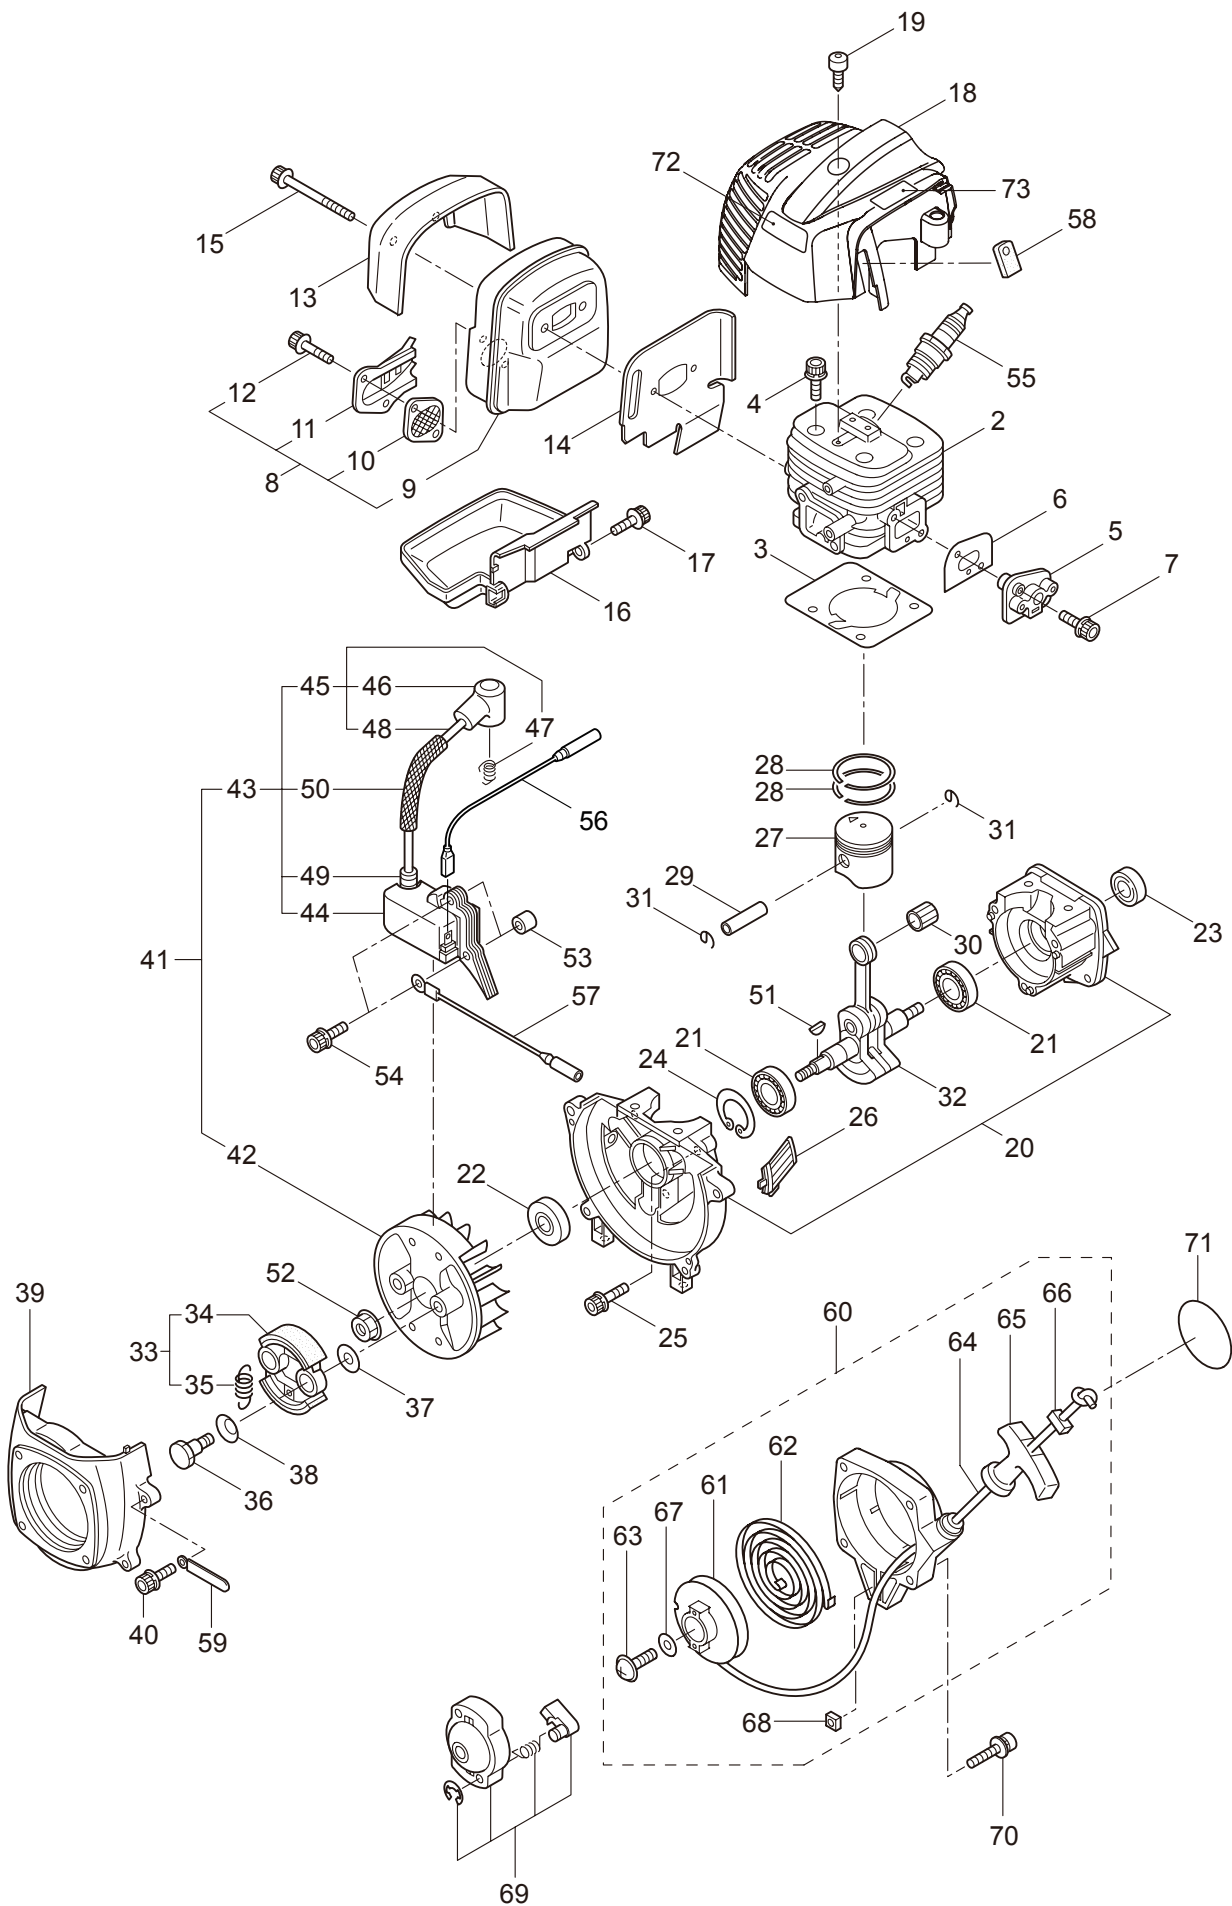

3. BT23L ENGINE

Ref. No.	Part No.	Part Name	Q'ty	Remarks
3-46	261074	Plug Boot	1	
3-47	261075	Connector	1	
3-48	281709	Spark Plug Wire	1	
3-49	261072	Cap	1	
3-50	280080	Insulator	1	
3-51	261076	Woodruff Key	1	3x10
3-52	261417	Nut,Rotor	1	M8
3-53	280381	Spacer	2	
3-54	261256	Cap Screw	2	M4x25
3-55	285982	Spark Plug	1	NGK BPM8Y
3-56	263804	Lead	1	
3-57	268044	Lead	1	
3-58	269189	Grommet	1	
3-59	264588	Clamp	1	
3-60	282757	Starter Ass'y	1	Incl.61-68
3-61	280492	Reel	1	
3-62	287421	Spiral Spring	1	
3-63	280494	Screw	1	
3-64	283616	Starter Rope	1	
3-65	282186	Starter Grip	1	
3-66	282187	Stopper	1	
3-67	280547	Washer	1	
3-68	269423	Nut	1	
3-69	269492	Starter Pulley Ass'y	1	
3-70	265724	Cap Screw	4	M4x25
3-71	287609	Label	1	CER230E
3-72	287610	Label	1	MARUYAMA BT23L
3-73	287272	Label	1