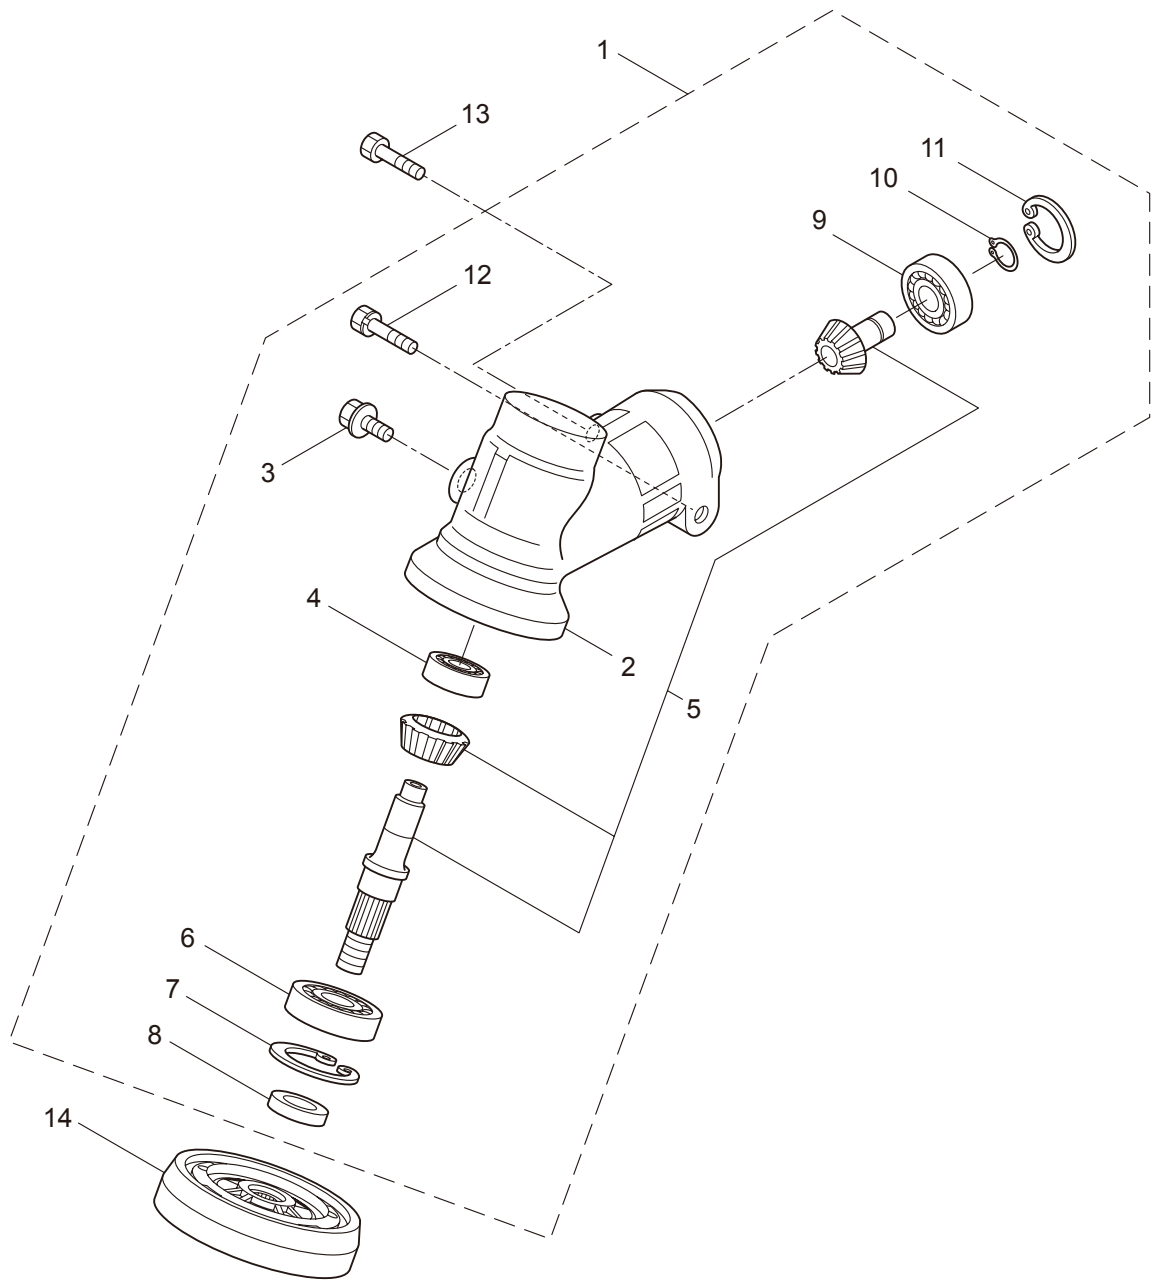

2012. 02.

MARUYAMA

P/N 523162-1

1. BT23L
MAIN BODY

Ref. No.	Part No.	Part Name	Q'ty	Remarks
1-1	363773	BT23L	1	
1-2	817002	Bolt	4	M5x20
1-3	226692	Clutch Case Ass'y	1	Incl.4-6
1-4	226664	Clutch Case	1	
1-5	016405	Bearing	1	#6200ZZ
1-6	013825	Snap Ring	1	#30
1-7	096042	Bolt	1	M5x30
1-8	089737	Bolt	1	M5x12
1-9	269991	Cushion	1	
1-10	226694	Driveshaft Tube Ass'y	1	24x1450xt1.2
1-11	224644	Driveshaft Ass'y	1	
1-12	222671	Clutch Drum	1	
1-13	215532	Shaft Grip	1	
1-14	221465	Throttle Trigger	1	
1-15	214083	Outer Guide	1	
1-16	213444	Throttle Cable	1	340L
1-17	213548	Plastic Tube	1	#10x200L
1-18	225962	Bracket	1	
1-19	232690	Label	1	BT23L
1-20	221501	Label	1	Warning
1-21	221502	Label	1	Caution
1-22	225734	Loop Handle Ass'y	1	Incl.23,24
1-23	222142	Screw	4	M5x28
1-24	081027	Nut	4	M5
1-25	232227	Cover Ass'y	1	Incl.26-30
1-26	225961	Safety Cover	1	
1-27	231493	String Cutter	1	
1-28	092548	Bolt	2	M5x15
1-29	081027	Nut	2	M5
1-30	212972	String Cutter Cover	1	
1-31	225963	Threaded Bracket	1	
1-32	096042	Bolt	2	M5x30

2. BT23L
GEARCASE

Ref. No.	Part No.	Part Name	Q'ty	Remarks
2-1	226401	Gearcase Ass'y	1	Incl.2-12
2-2	226284	Gearcase	1	
2-3	225897	Bolt	1	M6x8
2-4	226285	Bearing	1	#626
2-5	227108	Gear Set	1	
2-6	112184	Bearing	1	#6000DDU
2-7	054676	Snap Ring	1	#26
2-8	225898	Collar	1	10x16xT2.6
2-9	226286	Bearing	1	#609ZZ
2-10	228477	Snap Ring	1	#9
2-11	140270	Snap Ring	1	#24
2-12	092550	Bolt	1	M5x25-7T
2-13	089737	Bolt	1	M5x12
2-14	225891	Boss Adapter	1	

4. BT23L
CARBURETOR, FUEL TANK

Ref. No.	Part No.	Part Name	Q'ty	Remarks
4-46	261117	Clip	3	
4-47	261117	Clip	1	
4-48	281714	Cap Screw	2	M5x20
4-49	281715	Cap Screw	1	M5x20
4-50	281447	Stand	1	
4-51	261864	Gasket	1	