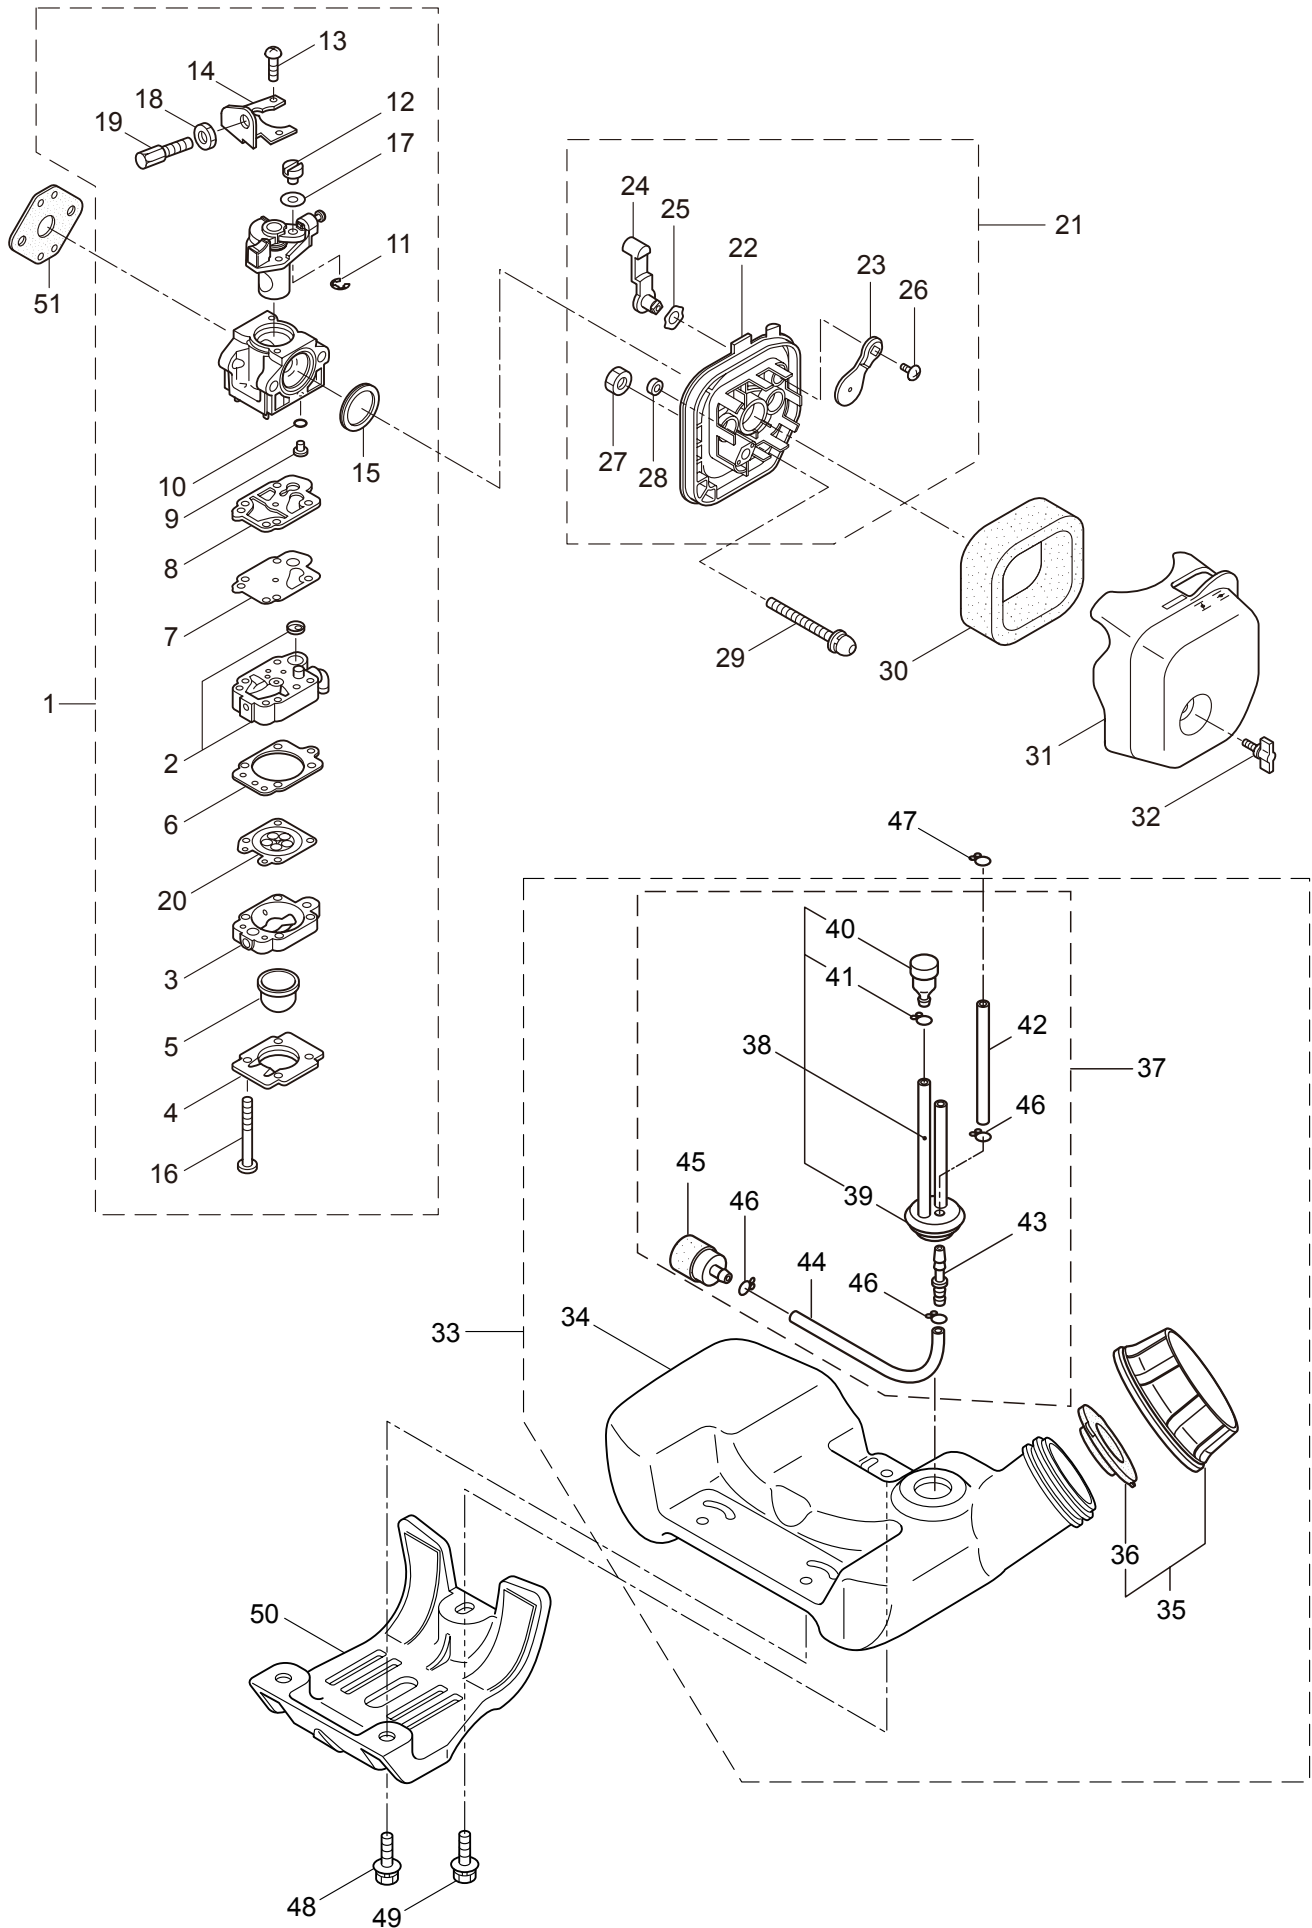

4. BT23L
CARBURETOR, FUEL TANK

Ref. No.	Part No.	Part Name	Q'ty	Remarks
4-46	261117	Clip	3	
4-47	261117	Clip	1	
4-48	281714	Cap Screw	2	M5x20
4-49	281715	Cap Screw	1	M5x20
4-50	281447	Stand	1	
4-51	261864	Gasket	1