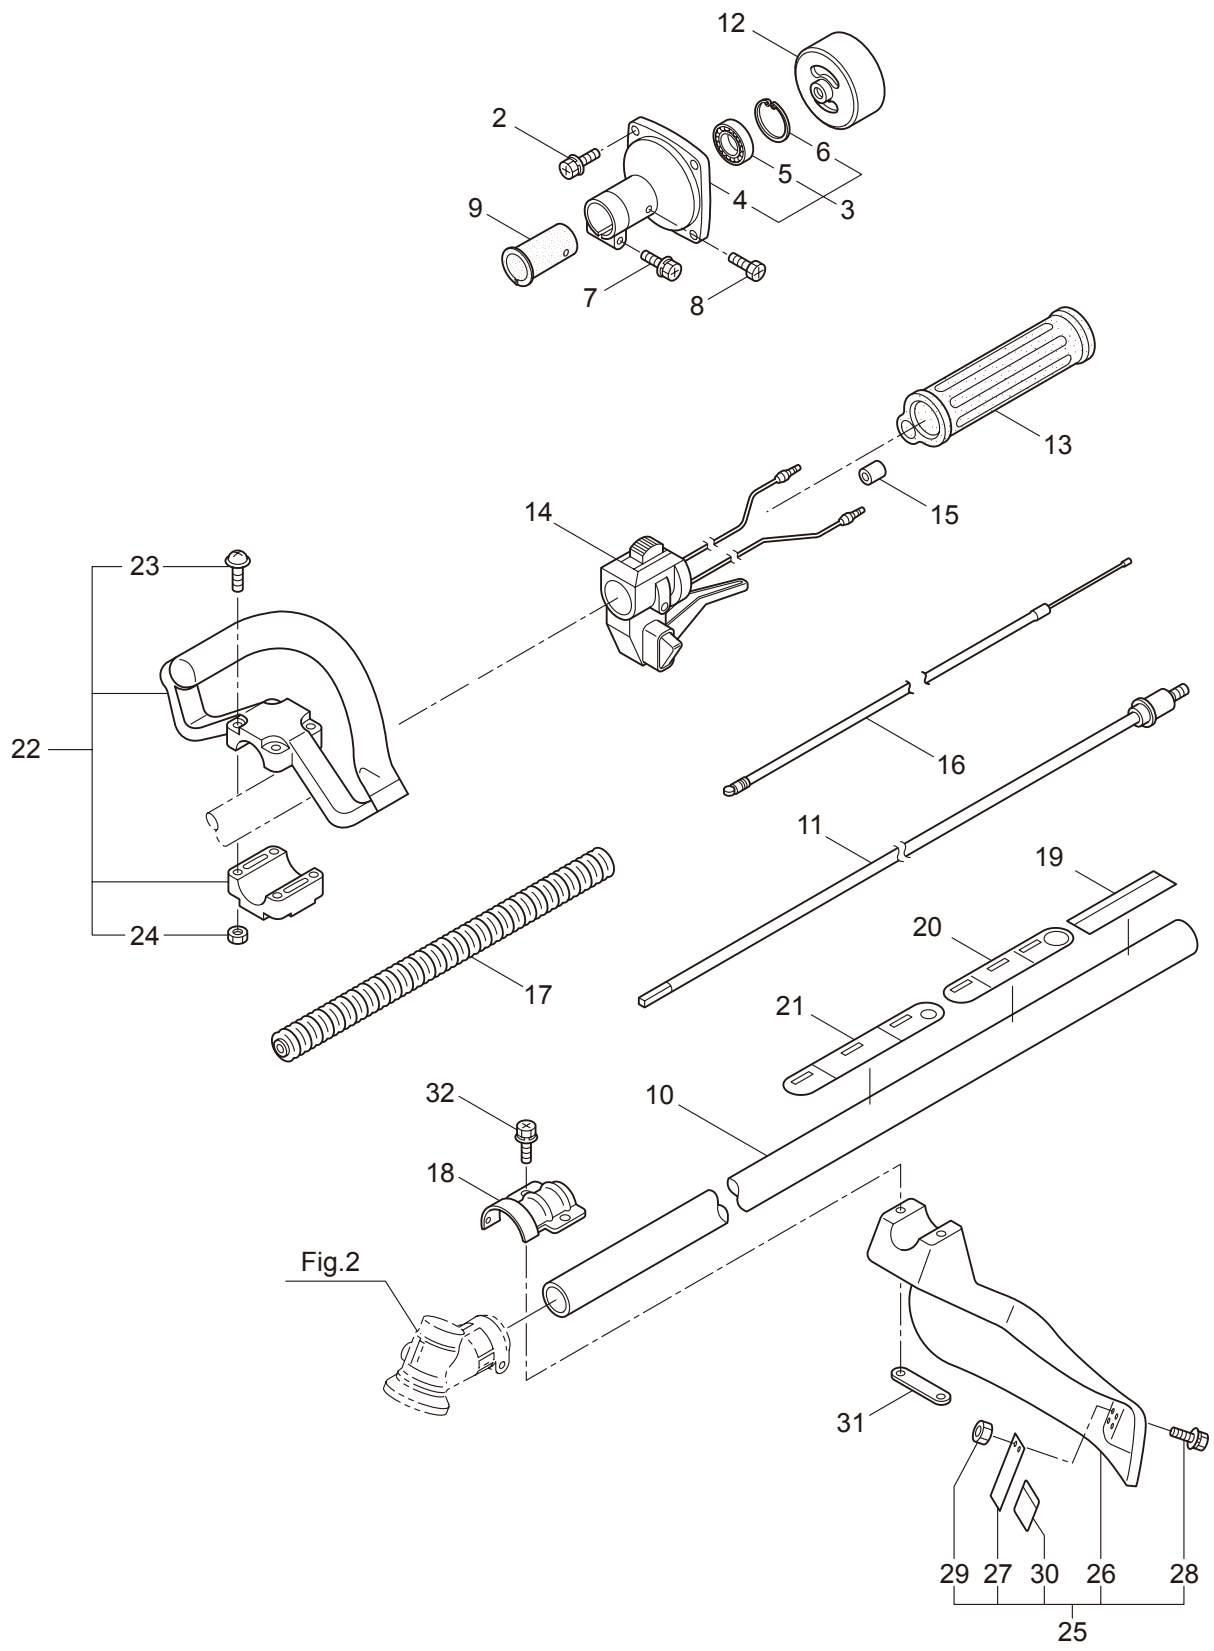

Is Your Product Registered?

Contact your Dealer to verify.

Warranties are based on Registrations and reduced to 1 year without
Registration.

PARTS LIST

BT23L

CONTENTS

1. MAIN BODY	1 ~ 2
2. GEARCASE.....	3 ~ 4
3. ENGINE	5 ~ 8
4. CARBURETOR, FUEL TANK	9 ~ 12
5. ACCESSORIES	13 ~ 14

2012. 02.

MARUYAMA

P/N 523162-1

1. BT23L
MAIN BODY

Ref. No.	Part No.	Part Name	Q'ty	Remarks
1-1	363773	BT23L	1	
1-2	817002	Bolt	4	M5x20
1-3	226692	Clutch Case Ass'y	1	Incl.4-6
1-4	226664	Clutch Case	1	
1-5	016405	Bearing	1	#6200ZZ
1-6	013825	Snap Ring	1	#30
1-7	096042	Bolt	1	M5x30
1-8	089737	Bolt	1	M5x12
1-9	269991	Cushion	1	
1-10	226694	Driveshaft Tube Ass'y	1	24x1450xt1.2
1-11	224644	Driveshaft Ass'y	1	
1-12	222671	Clutch Drum	1	
1-13	215532	Shaft Grip	1	
1-14	221465	Throttle Trigger	1	
1-15	214083	Outer Guide	1	
1-16	213444	Throttle Cable	1	340L
1-17	213548	Plastic Tube	1	#10x200L
1-18	225962	Bracket	1	
1-19	232690	Label	1	BT23L
1-20	221501	Label	1	Warning
1-21	221502	Label	1	Caution
1-22	225734	Loop Handle Ass'y	1	Incl.23,24
1-23	222142	Screw	4	M5x28
1-24	081027	Nut	4	M5
1-25	232227	Cover Ass'y	1	Incl.26-30
1-26	225961	Safety Cover	1	
1-27	231493	String Cutter	1	
1-28	092548	Bolt	2	M5x15
1-29	081027	Nut	2	M5
1-30	212972	String Cutter Cover	1	
1-31	225963	Threaded Bracket	1	
1-32	096042	Bolt	2	M5x30

2. BT23L
GEARCASE

Ref. No.	Part No.	Part Name	Q'ty	Remarks
2-1	226401	Gearcase Ass'y	1	Incl.2-12
2-2	226284	Gearcase	1	
2-3	225897	Bolt	1	M6x8
2-4	226285	Bearing	1	#626
2-5	227108	Gear Set	1	
2-6	112184	Bearing	1	#6000DDU
2-7	054676	Snap Ring	1	#26
2-8	225898	Collar	1	10x16xT2.6
2-9	226286	Bearing	1	#609ZZ
2-10	228477	Snap Ring	1	#9
2-11	140270	Snap Ring	1	#24
2-12	092550	Bolt	1	M5x25-7T
2-13	089737	Bolt	1	M5x12
2-14	225891	Boss Adapter	1	

4. BT23L
CARBURETOR, FUEL TANK

Ref. No.	Part No.	Part Name	Q'ty	Remarks
4-46	261117	Clip	3	
4-47	261117	Clip	1	
4-48	281714	Cap Screw	2	M5x20
4-49	281715	Cap Screw	1	M5x20
4-50	281447	Stand	1	
4-51	261864	Gasket	1	