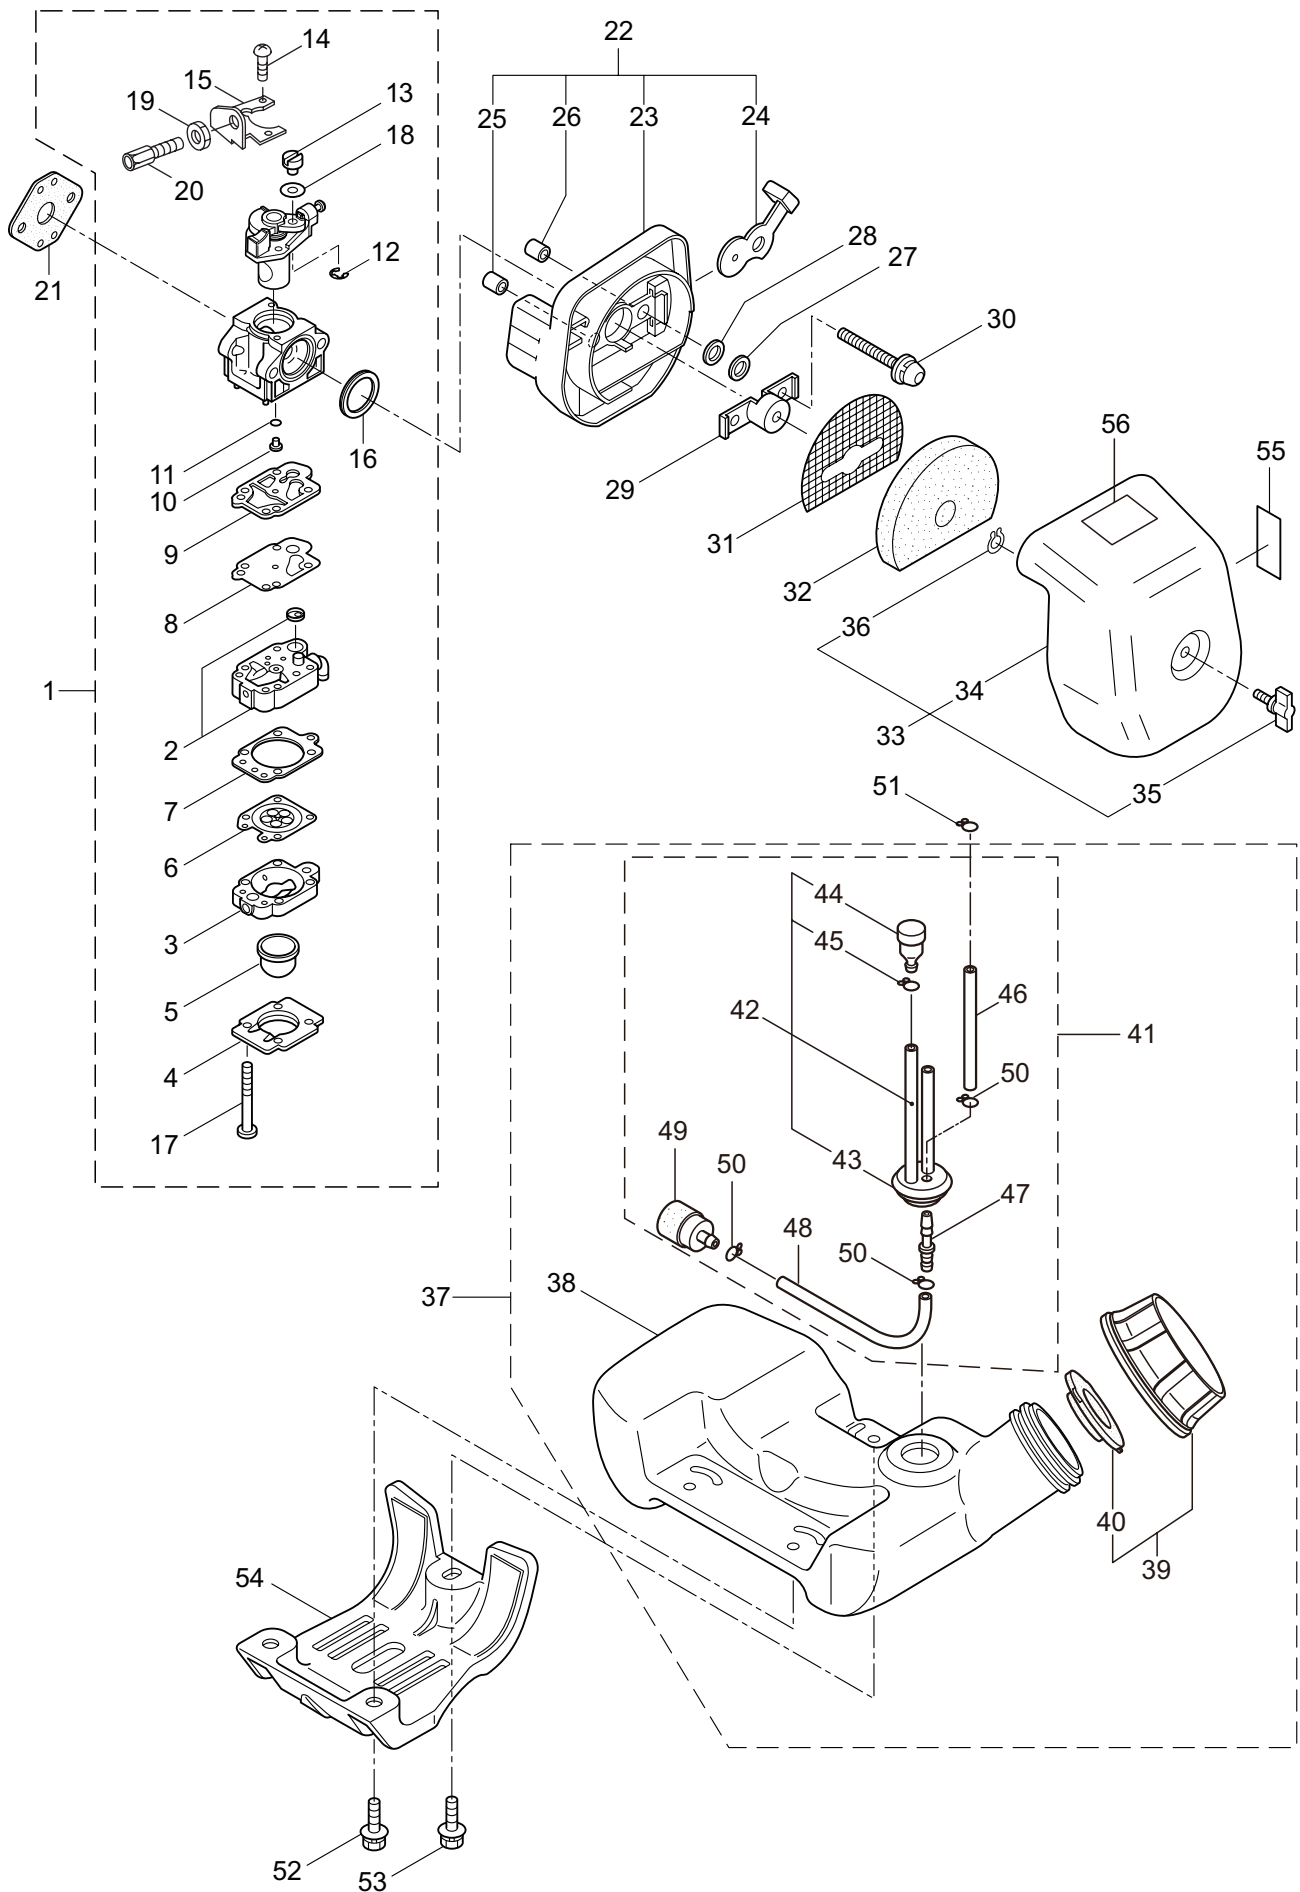

4. BM24
CARBURETOR, FUEL TANK

Ref. No.	Part No.	Part Name	Q'ty	Remarks
4-46	289028	Pipe A	1	3x5x53L
4-47	288921	Joint	1	
4-48	289033	Pipe	1	3x5x100L
4-49	264653	Filter Ass'y	1	
4-50	261117	Clip	3	
4-51	261117	Clip	1	
4-52	281714	Cap Screw	2	M5x20
4-53	281715	Cap Screw	1	M5x20
4-54	281447	Stand	1	
4-55	261352	Label	1	Choke
4-56	285188	Label	1