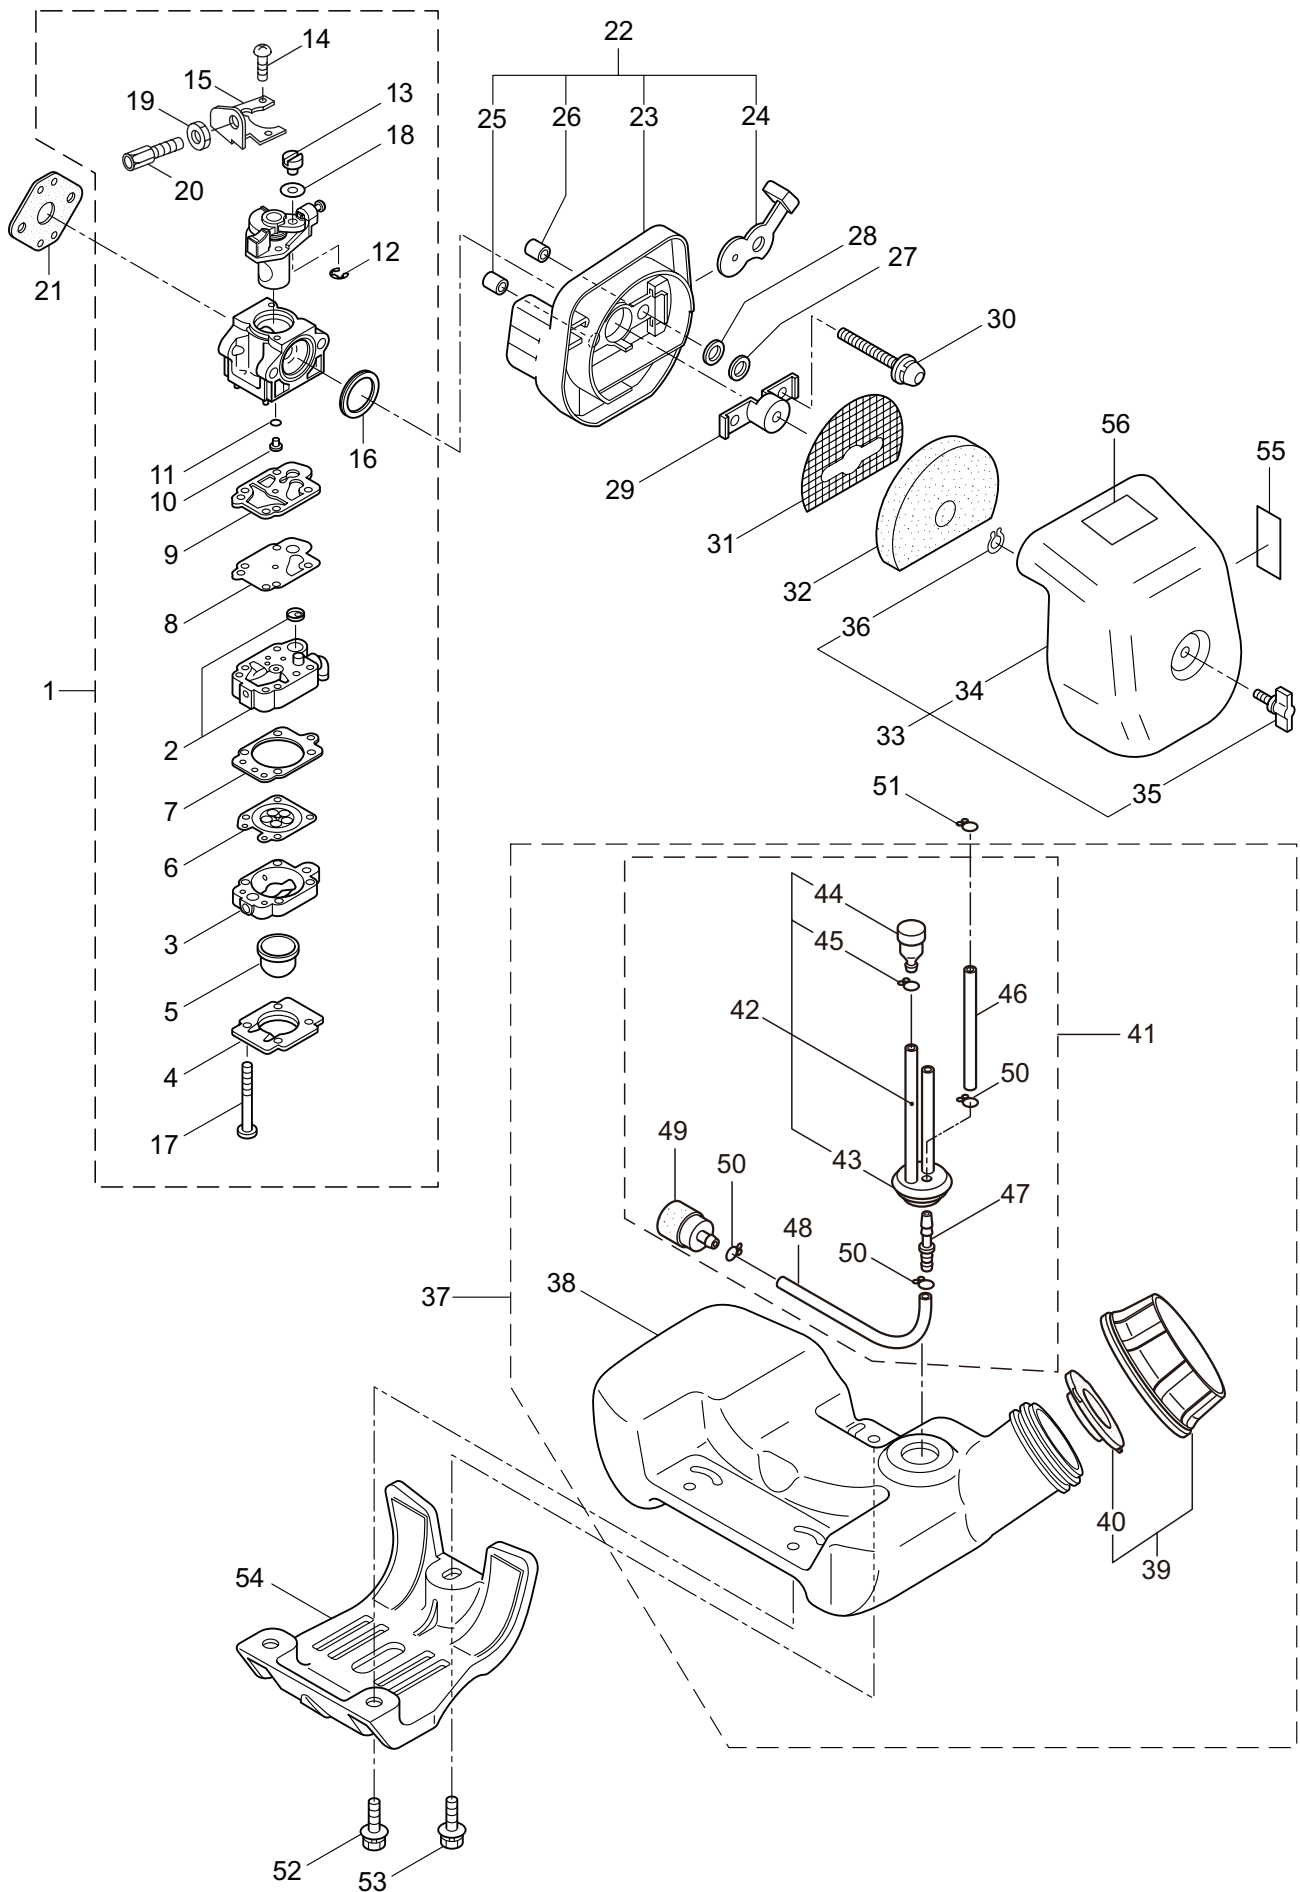

4. BM24
CARBURETOR, FUEL TANK

Ref. No.	Part No.	Part Name	Q'ty	Remarks
4-1	286703	Carburetor Ass'y	1	Incl.2-20 New gasket required
4-2	264155	Pump Body	1	
4-3	262991	Purge Body	1	
4-4	262992	Cover Plate	1	
4-5	261874	Primer Bulb	1	
4-6	283905	Diaphragm, Meterring	1	
4-7	262993	Gasket	1	
4-8	262994	Diaphragm,Fuel Pump	1	
4-9	282576	Gasket	1	
4-10	281487	Main Jet	1	#37
4-11	261871	O-Ring	1	
4-12	261876	E-Ring	1	
4-13	261658	Swivel	1	
4-14	261875	Screw	2	
4-15	264677	Bracket	1	
4-16	261657	Packing	1	
4-17	262996	Screw	4	
4-18	264678	Washer	1	
4-19	261878	Nut	1	
4-20	263994	Adapter	1	
4-21	261864	Gasket	1	
4-22	268055	Air Filter Case Ass'y	1	Incl.23-26
4-23	268056	Air Filter Case	1	
4-24	268057	Valve	1	
4-25	268157	Sleeve	1	5.5x7.1x6L
4-26	268412	Sleeve	1	5.2x7.1x6.4L
4-27	263345	Packing	1	7.2x11xt1.3
4-28	263942	Washer	1	7.2x12xt0.15
4-29	263815	Stay	1	
4-30	264016	Cap Screw	2	M5x60
4-31	265026	Screen	1	
4-32	265027	Foam Element	1	
4-33	268058	Air Filter Cover Ass'y	1	Incl.34-36
4-34	268059	Air Filter Cover	1	
4-35	281438	Knob	1	
4-36	261734	Snap Ring	1	#5
4-37	289030	Fuel Tank Ass'y	1	Incl.38-50
4-38	285048	Fuel Tank	1	
4-39	289043	Fuel Tank Cap Ass'y	1	Incl.40
4-40	287058	Gasket	1	
4-41	289031	Fuel Pipe Pick-up Ass'y	1	Incl.42-50
4-42	289032	Fuel Pipe Ass'y	1	Incl.43-45
4-43	268065	Grommet	1	
4-44	261590	Breather	1	
4-45	261117	Clip	1