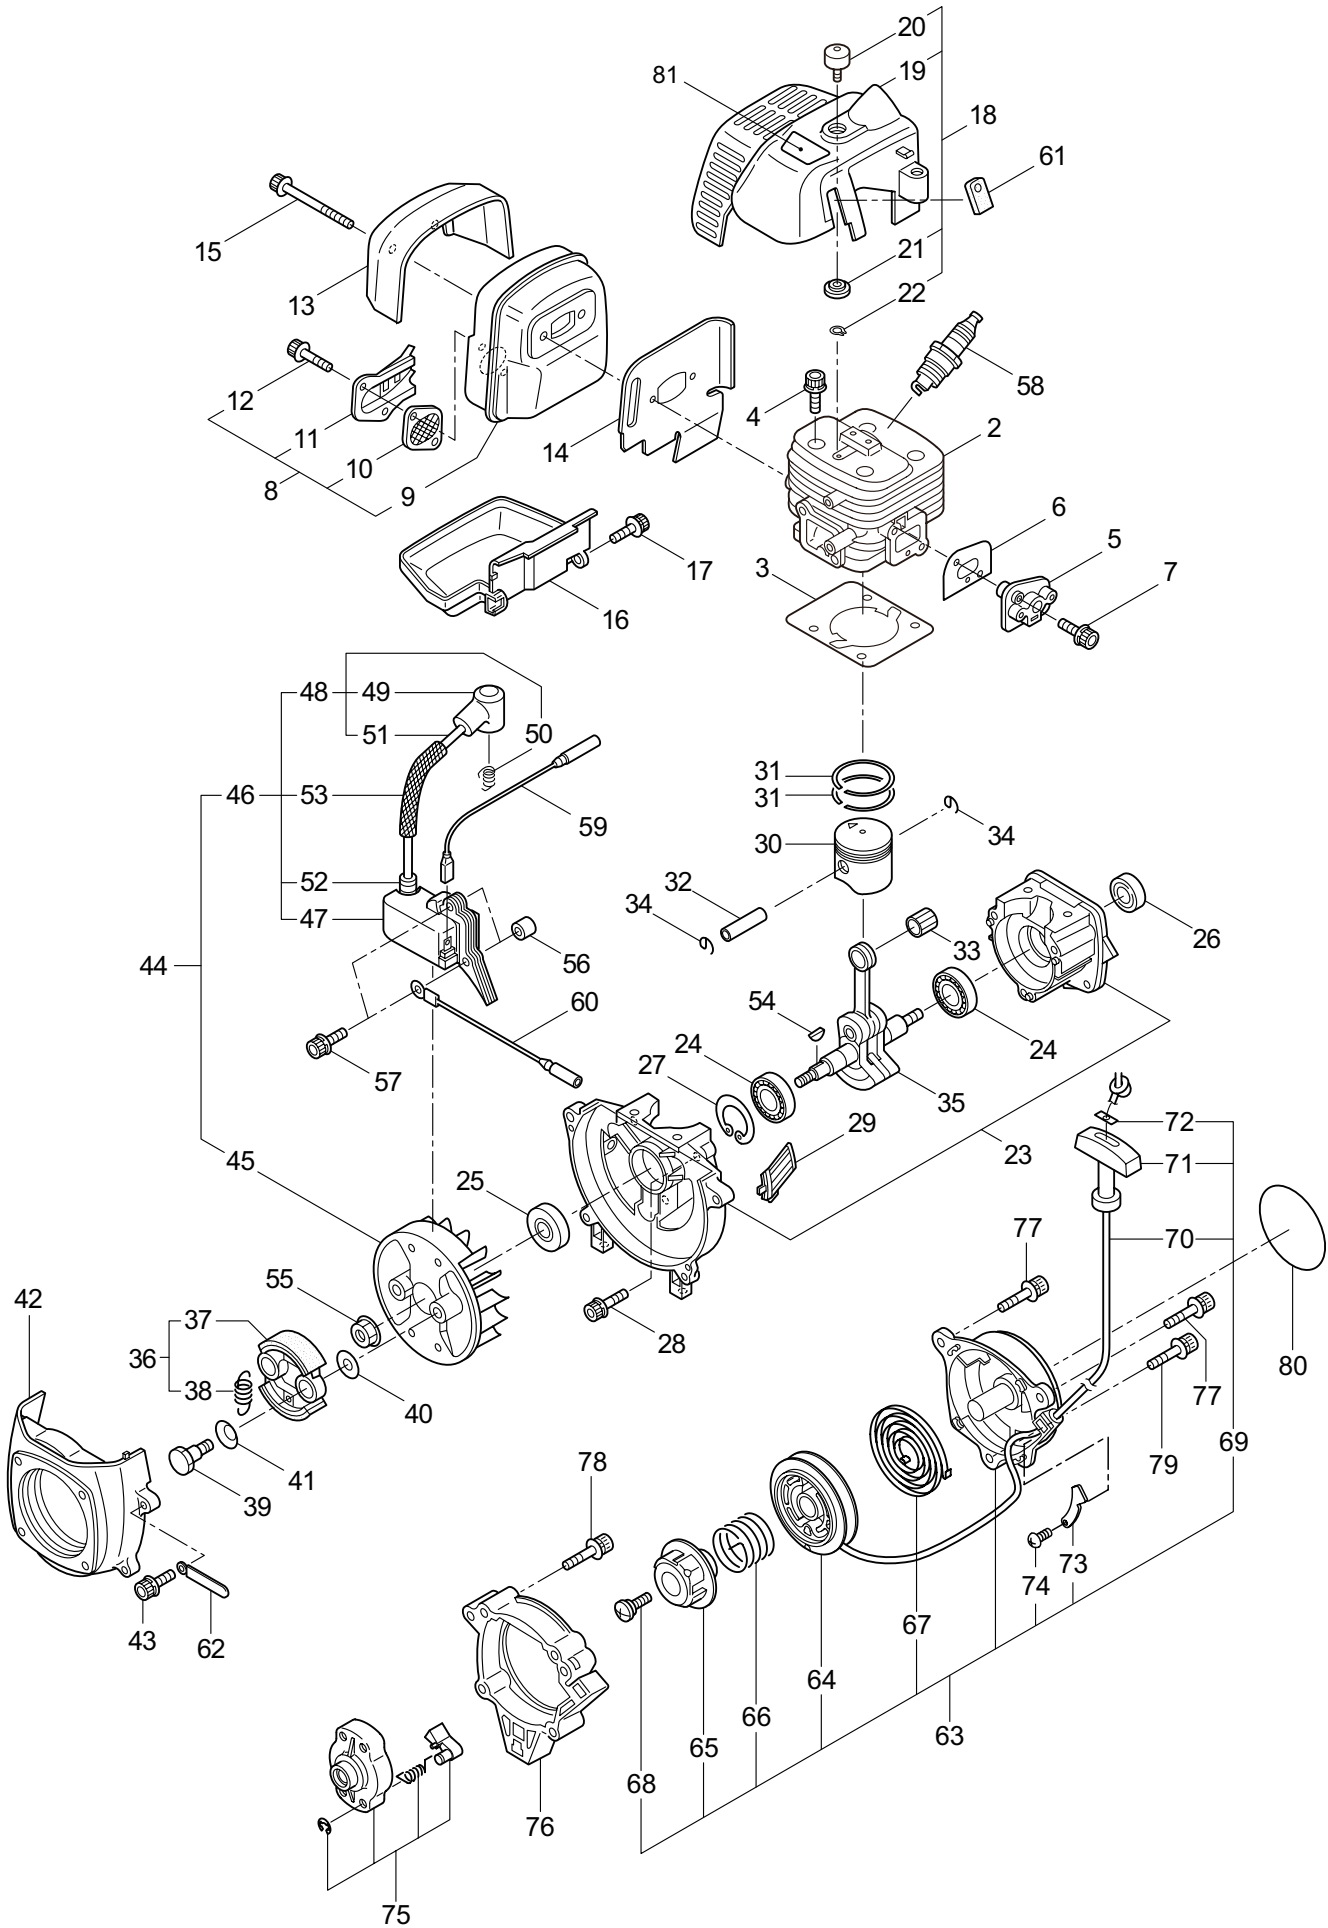

3. BM24
ENGINE

Ref. No.	Part No.	Part Name	Q'ty	Remarks
3-46	281705	Ignition Coil Ass'y	1	Incl.47-53
3-47	281706	Coil	1	
3-48	281707	Spark Plug Wire Ass'y	1	Incl.49-51
3-49	261074	Plug Boot	1	
3-50	261075	Connector	1	
3-51	281709	Spark Plug Wire	1	
3-52	261072	Cap	1	
3-53	280080	Insulator	1	
3-54	261076	Woodruff Key	1	3x10
3-55	261417	Nut,Rotor	1	M8
3-56	280381	Spacer	2	
3-57	261256	Cap Screw	2	M4x25
3-58	285982	Spark Plug	1	NGK BPM8Y
3-59	263804	Lead	1	
3-60	268044	Lead	1	
3-61	269189	Grommet	1	
3-62	264588	Clamp	1	
3-63	283477	Recoil Ass'y	1	Incl.64-74
3-64	283504	Reel	1	
3-65	283505	Cam Plate	1	
3-66	283506	Spring	1	
3-67	261721	Spiral Spring	1	
3-68	267213	Screw	1	
3-69	283578	Stater Rope Ass'y	1	Incl.70-72
3-70	283579	Stater Rope	1	
3-71	261725	Starter Grip	1	
3-72	283511	Rope Stopper	1	
3-73	277328	Cover	1	
3-74	273037	Screw	1	
3-75	283575	Starter Pawl Ass'y	1	
3-76	284698	Adapter Ass'y	1	
3-77	283391	Cap Screw	2	M4x20
3-78	265726	Cap Screw	4	M4x16
3-79	282096	Cap Screw	1	M4x16WSW
3-80	277435	Label	1	BM24
3-81	277436	Label	1	BM24