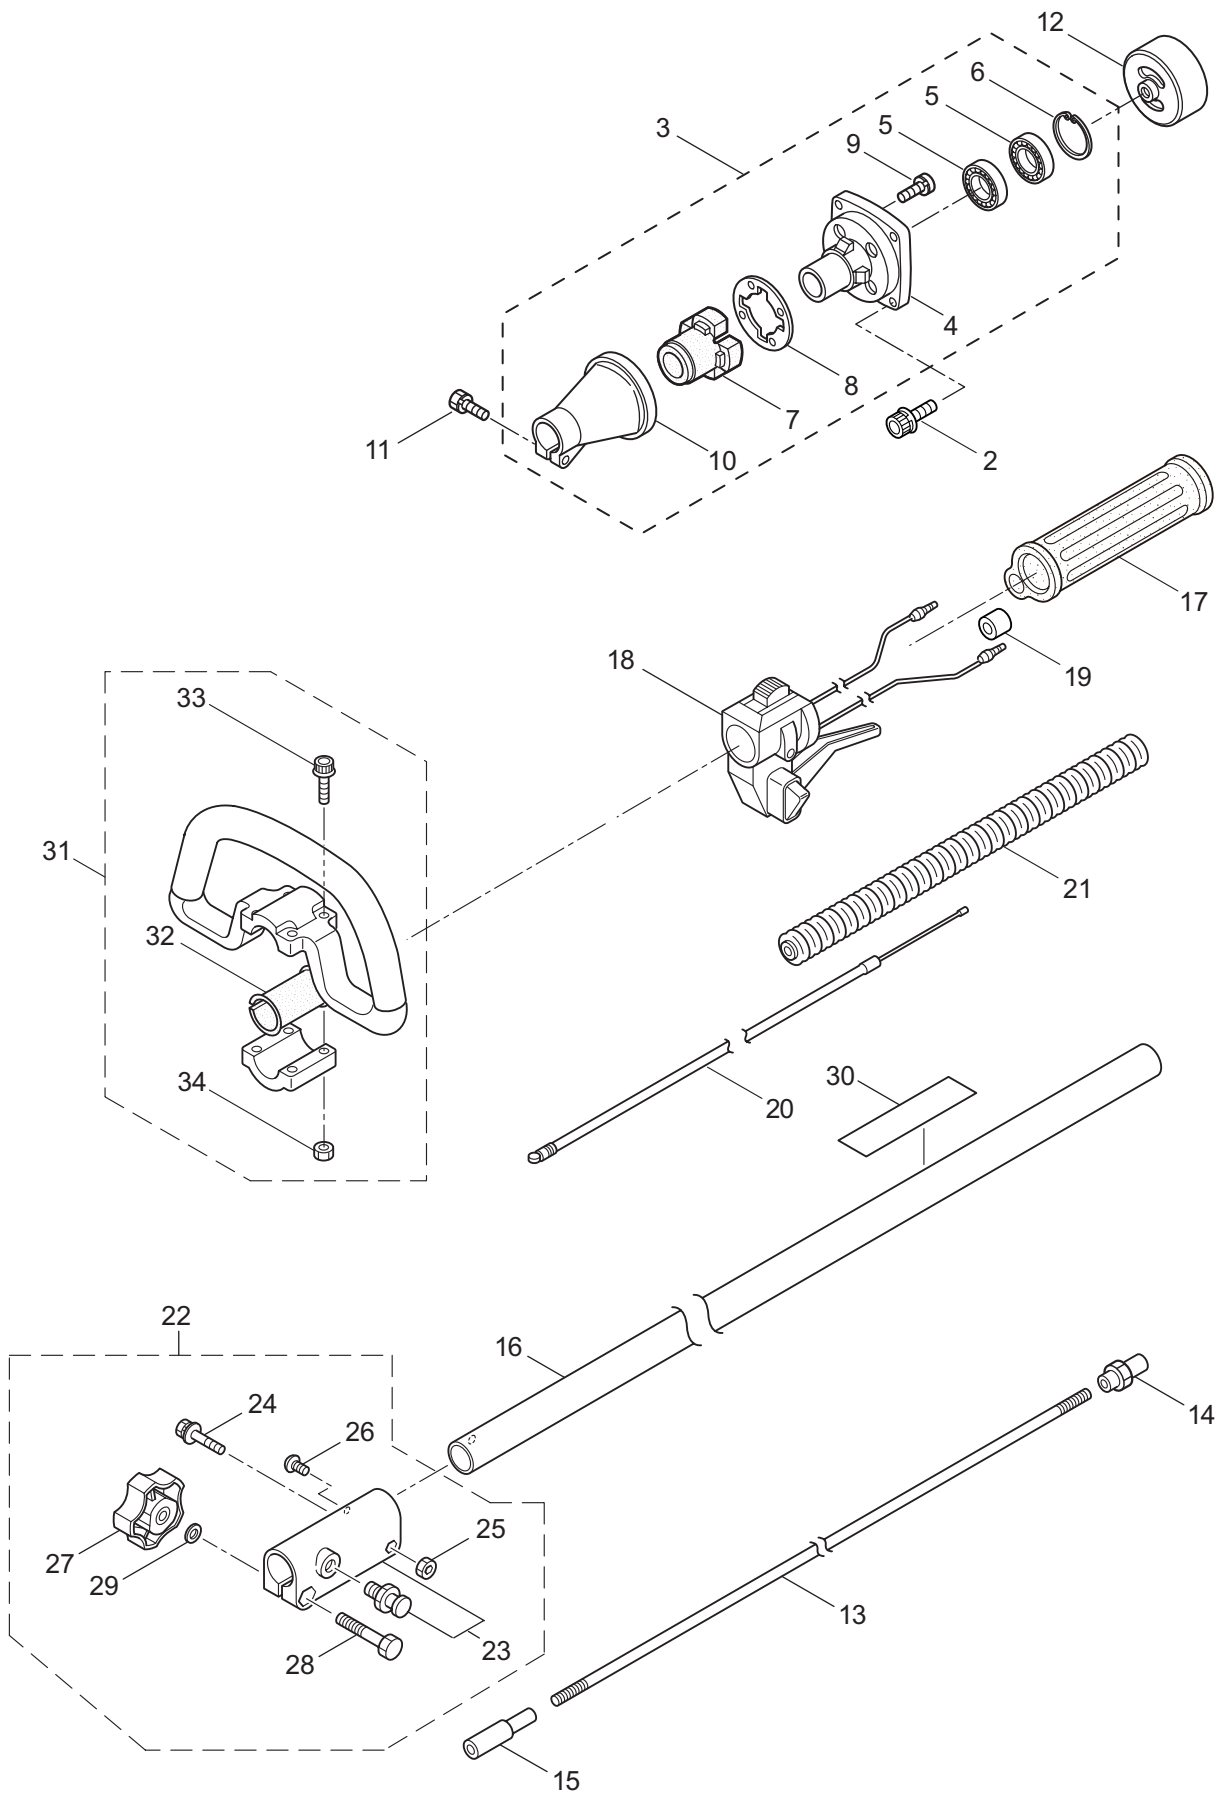

PARTS LIST

BM24

CONTENTS

1. MAIN BODY	1 ~ 2
2. ACCESSORIES	3 ~ 4
3. ENGINE	5 ~ 8
4. CARBURETOR, FUEL TANK	9 ~ 12

2016. 05.

P/N 524342

1. BM24
MAIN BODY

Ref. No.	Part No.	Part Name	Q'ty	Remarks
1-1	364642	BM24	1	
1-2	261250	Cap Screw	4	M5x20
1-3	215512	Clutch Case Ass'y	1	Incl.4-10
1-4	214592	Bearing Case	1	
1-5	214161	Bearing	2	#6000ZZ
1-6	054676	Snap Ring	1	#26
1-7	214162	Buffer	1	
1-8	214163	Washer	1	
1-9	092033	Screw	4	M5x15
1-10	214593	Driveshaft Tube Adapter	1	
1-11	261246	Cap Screw	1	M5x25
1-12	054677	Clutch Drum	1	
1-13	219084	Driveshaft	1	
1-14	211464	Upper Adapt	1	
1-15	215276	Lower Adapt	1	
1-16	224121	Driveshaft Tube	1	
1-17	215532	Shaft Grip	1	
1-18	221465	Throttle Trigger	1	
1-19	214083	Outer Guide	1	
1-20	213444	Throttle Cable	1	340L
1-21	213548	Plastic Tube	1	#10x200L
1-22	219489	Shaft Coupler Ass'y	1	Incl.23-29
1-23	219490	Shaft Coupler Ass'y	1	
1-24	215351	Cap Screw	1	M5x25
1-25	081027	Nut	1	M5
1-26	219087	Cap Screw	1	M5x10
1-27	219088	Clamping Knob Ass'y	1	
1-28	089976	Bolt	1	M8x45
1-29	550131	Washer	1	M8
1-30	239250	Label	1	BM24
1-31	215601	Loop Handle Ass'y	1	Incl.32-34
1-32	213171	Packing	1	
1-33	215608	Cap Screw	4	M5x30x16
1-34	081027	Nut	4	M5

2. BM24
ACCESSORIES

Ref. No.	Part No.	Part Name	Q'ty	Remarks
2-1	210418	Box Spanner	1	13x19x(+)
2-2	219431	Wrench	1	3mm
2-3	219432	Wrench	1	4mm
2-4	219433	Wrench	1	5mm
2-5	239251	Instruction Manual	1	BM24