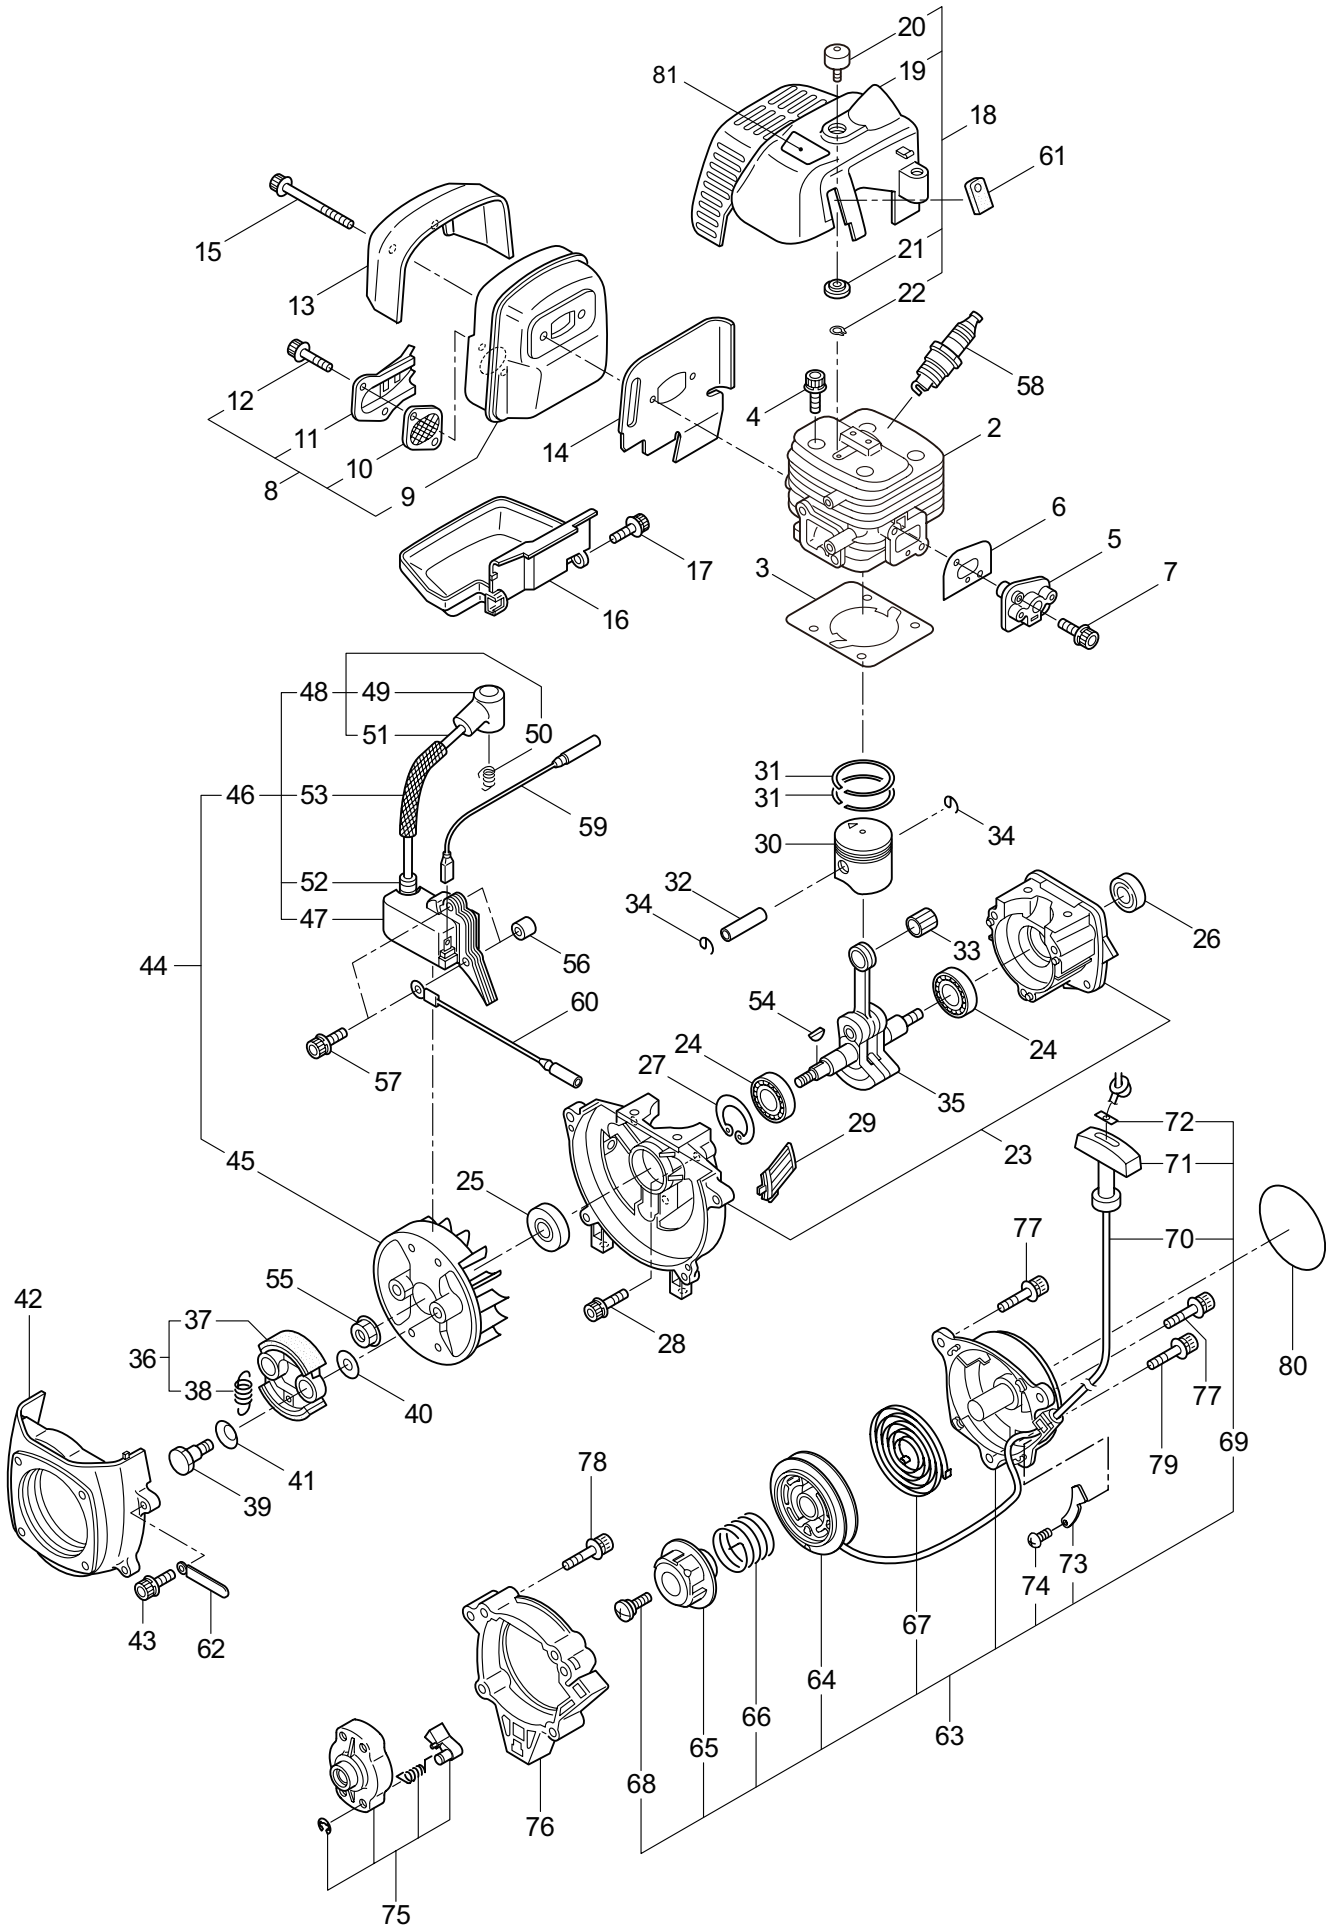

3. BM24 ENGINE

Ref. No.	Part No.	Part Name	Q'ty	Remarks
3-1	859980	Engine	1	CE230/115
3-2	288499	Cylinder	1	
3-3	286074	Gasket	1	
3-4	261250	Cap Screw	4	M5x20
3-5	269144	Insulator	1	New gasket required
3-6	267049	Gasket	1	
3-7	265924	Cap Screw	2	M5x25
3-8	282208	Muffler Ass'y	1	Incl.9-12
3-9	282209	Muffler Comp	1	
3-10	267056	Spark Arrester	1	
3-11	268171	Muffler Tail	1	
3-12	265107	Cap Screw	2	M4x10
3-13	268461	Holder	1	
3-14	281440	Gasket	1	
3-15	266402	Cap Screw	2	M5x55
3-16	281446	Under Cover	1	
3-17	267191	Cap Screw	1	M5x16
3-18	288800	Top Cover Ass'y	1	Incl.19-22
3-19	281444	Top Cover	1	
3-20	286300	Knob	1	
3-21	261020	Spacer	1	
3-22	261734	Snap Ring	1	#5
3-23	289246	Crankcase	1	
3-24	280488	Bearing	2	PPL 6001
3-25	261492	Oil Seal	1	ISCD12287
3-26	261386	Oil Seal	1	ISCD12227
3-27	055185	Snap Ring	1	#28
3-28	261612	Cap Screw	3	M5x30
3-29	281442	Screen	1	
3-30	283379	Piston	1	
3-31	282177	Piston Ring	2	
3-32	261036	Piston Pin	1	
3-33	263957	Bearing, Needle	1	KTV81112EG01 B2
3-34	261576	Clip,Piston	2	
3-35	268187	Crankshaft/Conn.Rod Ass'y	1	
3-36	267327	Clutch Ass'y	1	Incl.37,38
3-37	267342	Clutch Shoe	2	(2)required
3-38	267345	Spring,Clutch	1	
3-39	264505	Bolt	2	
3-40	261189	Washer	2	6x16.5x1.2
3-41	261777	Wave Washer	2	
3-42	281443	Fan Cover	1	
3-43	261250	Cap Screw	4	M5x20
3-44	286269	Magneto Ass'y	1	Incl.45-53
3-45	286271	Rotor/Fan	1