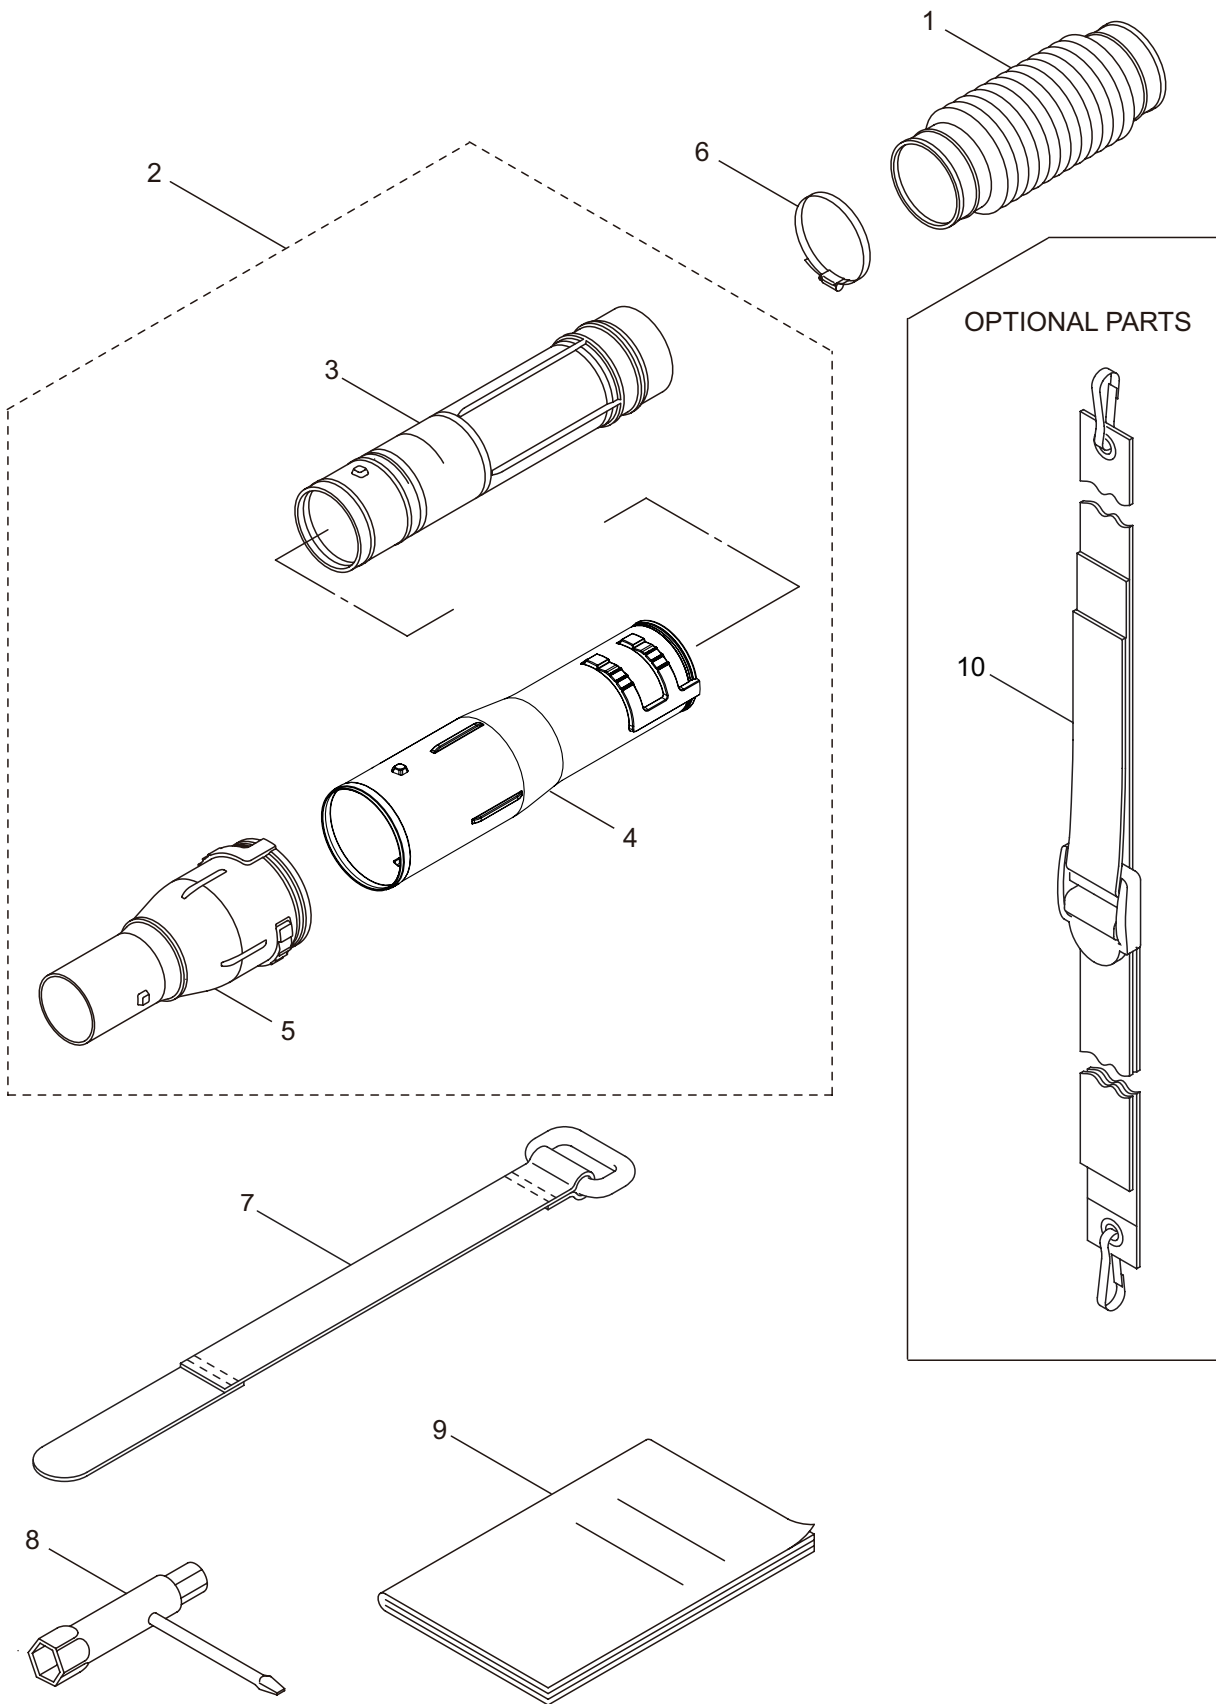

4. BL9000-GT
ACCESSORIES, OPTIONAL PARTS

Ref. No.	Part No.	Part Name	Q'ty	Remarks
4-1	275906	Flexible Pipe	1	
4-2	661902	Pipe Ass'y	1	Incl.3-5
4-3	661873	Swivel Pipe	1	
4-4	661563	Straight Blow Pipe	1	
4-5	275916	Blow Pipe	1	
4-6	130208	Clamp Ass'y	2	#105
4-7	127720	Band	2	
4-8	288652	Combi Box Spanner	1	13x19 L=190
4-9	661906	Instruction Manual	1	BL9000-GT
4-10	125439	Hip Belt Ass'y	1