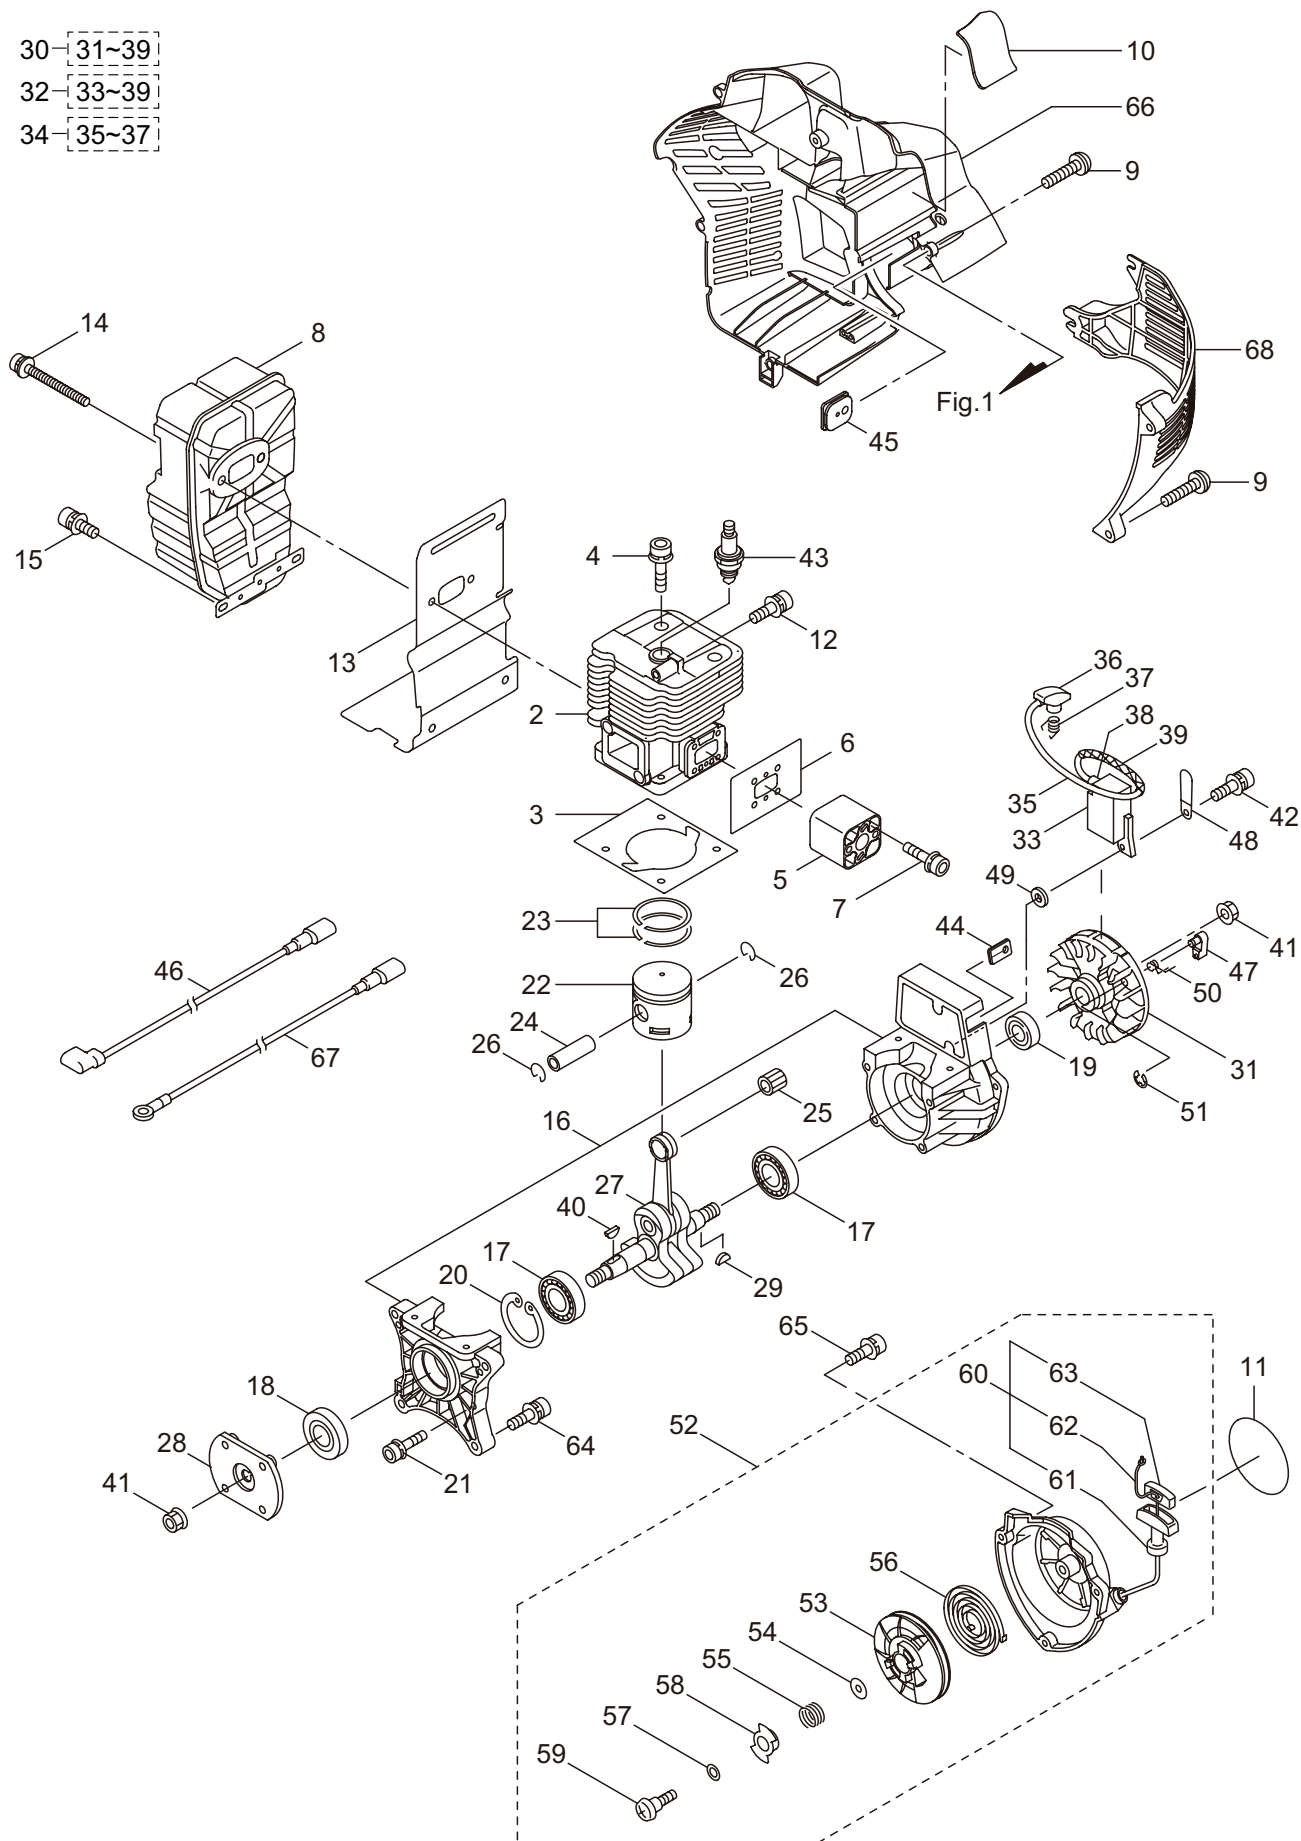

2. BL9000-GT ENGINE (CYLINDER, CRANKCASE)

- 30-31-39
- 32-33-39
- 34-35-37

Ref. No.	Part No.	Part Name	Q'ty	Remarks
2-1	276019	Engine	1	CE800/01
2-2	275765	Cylinder Comp	1	
2-3	275760	Gasket	1	
2-4	261246	Cap Screw	4	M5x25
2-5	276109	Insulator	1	
2-6	276110	Gasket	1	
2-7	277832	Cap Screw	4	M5x30
2-8	275758	Muffler Ass'y	1	
2-9	131523	Tapping Screw	7	M5x20
2-10	277462	Grommet	1	
2-11	275979	Label	1	
2-12	264223	Cap Screw	1	M5x40
2-13	276111	Gasket	1	
2-14	261607	Cap Screw	2	M5x16
2-15	276154	Cap Screw	2	M6x70
2-16	276112	Crankcase	1	
2-17	276117	Bearing	2	
2-18	276118	Oil Seal	1	
2-19	262565	Oil Seal	1	ISCD15257
2-20	276119	Snap Ring	1	
2-21	234636	Cap Screw	4	M5x35
2-22	277475	Piston	1	
2-23	275757	Piston Ring	2	
2-24	278019	Piston Pin	1	
2-25	278471	Bearing,Needle	1	KBK12x15x14.3x5
2-26	276122	Cir Crip	2	
2-27	276123	Shaft Comp	1	
2-28	276129	Adapter	1	
2-29	261076	Woodruff Key	1	3x10
2-30	279231	Magneto Ass'y	1	Incl.31-39
2-31	279232	Rotor	1	
2-32	279233	Ignition Coil Ass'y	1	Incl.33-39
2-33	286095	Ignition Coil	1	
2-34	276466	Spark Plug Wire Ass'y	1	Incl.35-37
2-35	276467	Spark Plug Wire	1	
2-36	282292	Plug Boot	1	
2-37	261075	Connector	1	
2-38	261072	Cap	1	
2-39	276468	Tube	1	
2-40	261076	Woodruff Key	1	3x10
2-41	276302	Nut	2	
2-42	281211	Cap Screw	2	M4x20
2-43	285982	Spark Plug	1	NGK BPM8Y
2-44	279721	Grommet	1	
2-45	285807	Grommet	1