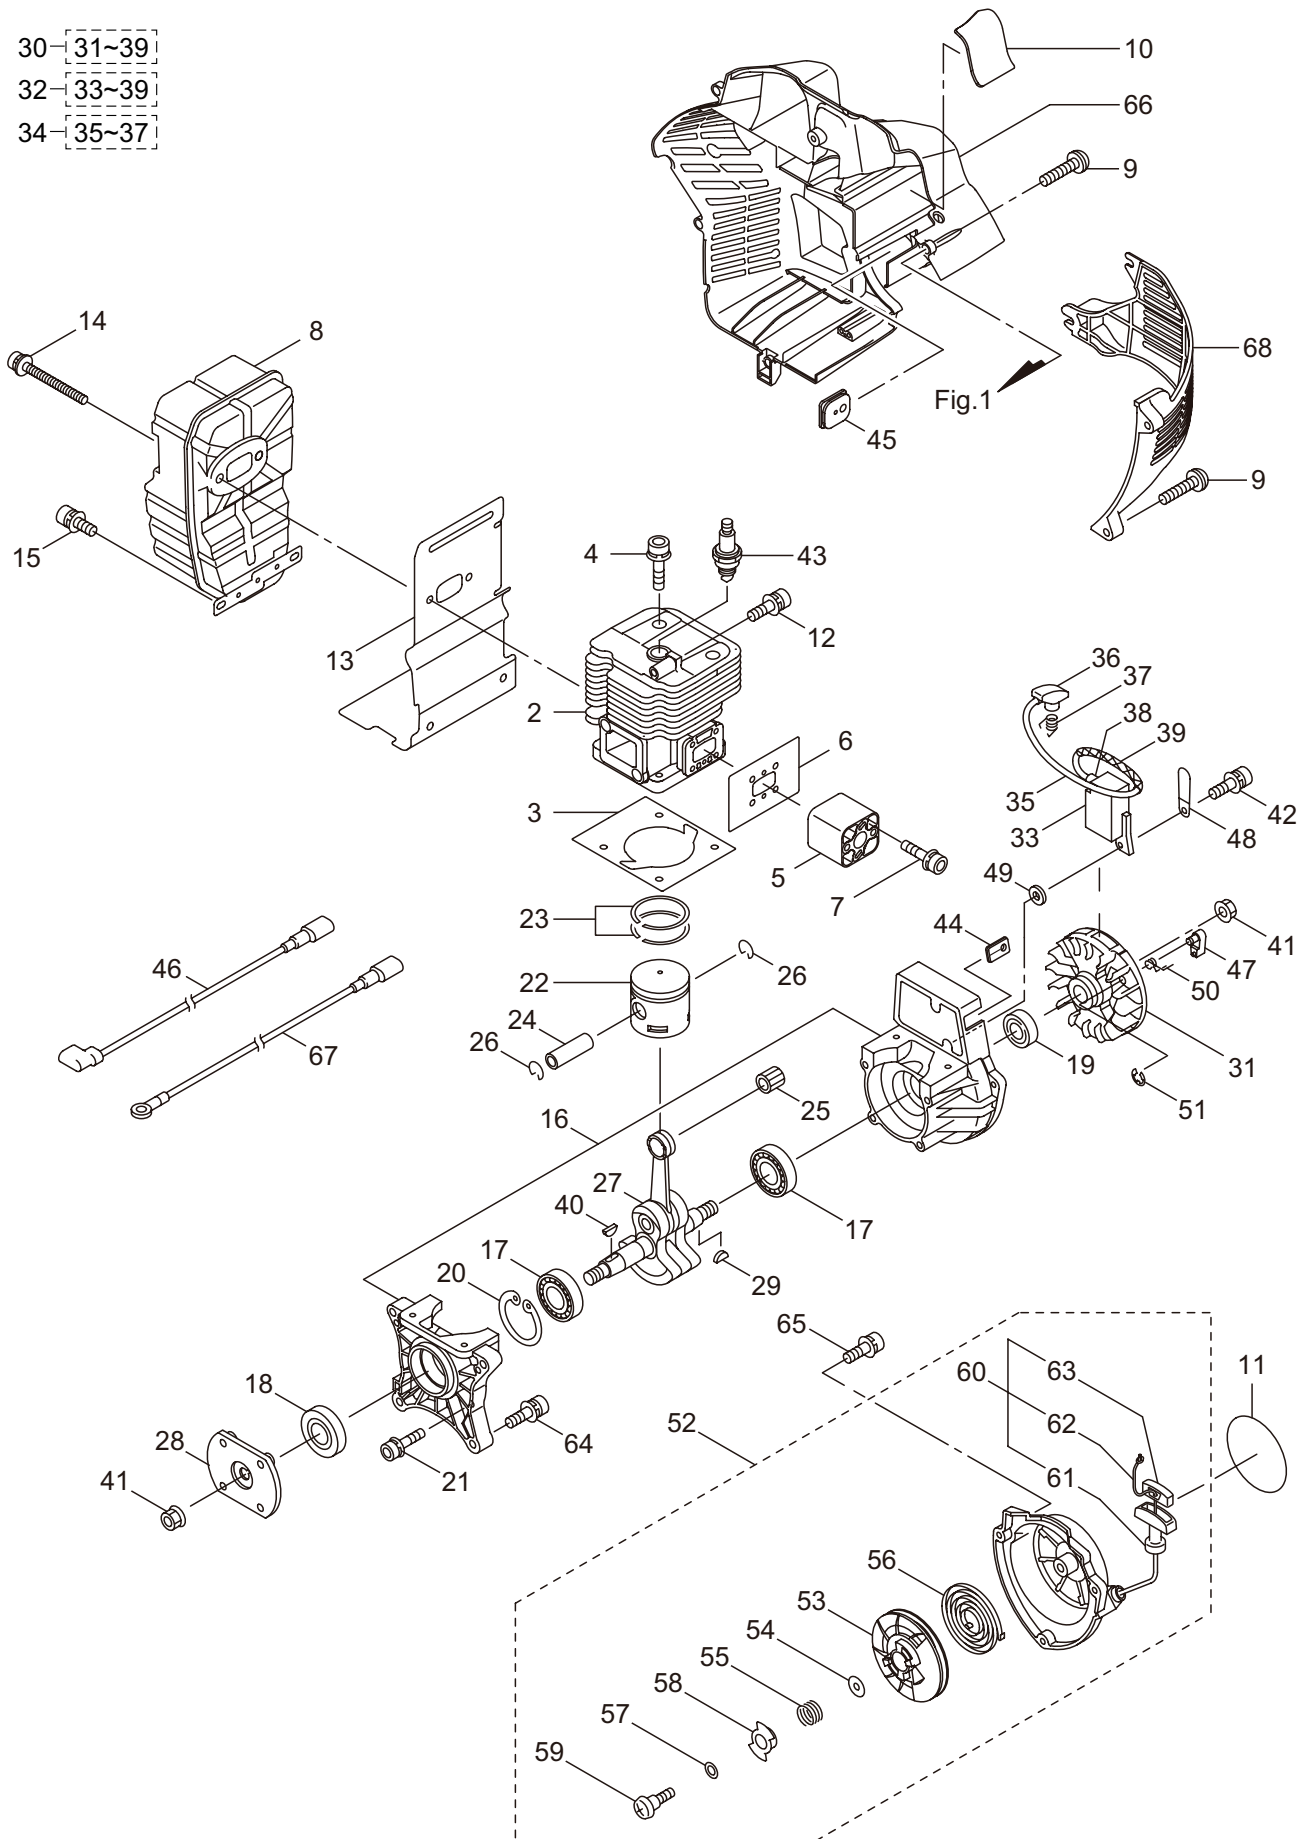

## 2. BL9000-GT ENGINE (CYLINDER, CRANKCASE)

- 30-31-39
- 32-33-39
- 34-35-37

Ref. No.	Part No.	Part Name	Q'ty	Remarks
2-46	279193	Lead	1	
2-47	276133	Ratchet	2	
2-48	277770	Clamp	1	
2-49	289481	Spacer	2	
2-50	262637	Return Spring	2	
2-51	262638	E-Ring	2	
2-52	276131	Starter Ass'y	1	Incl.53-63
2-53	276035	Reel	1	
2-54	276036	Washer	1	
2-55	276037	Spring	1	
2-56	276038	Spiral Spring	1	
2-57	276039	Washer	1	
2-58	276040	Plate	1	
2-59	276041	Screw	1	
2-60	276042	Rope Ass'y	1	Incl.61-63
2-61	276043	Starter Rope	1	
2-62	262633	Starter Grip	1	
2-63	262981	Cap	1	
2-64	275877	Cap Screw	4	M6X25
2-65	267290	Cap Screw	3	M5x20
2-66	276163	Top Cover	1	
2-67	279194	Lead	1	
2-68	661908	Cover	1	