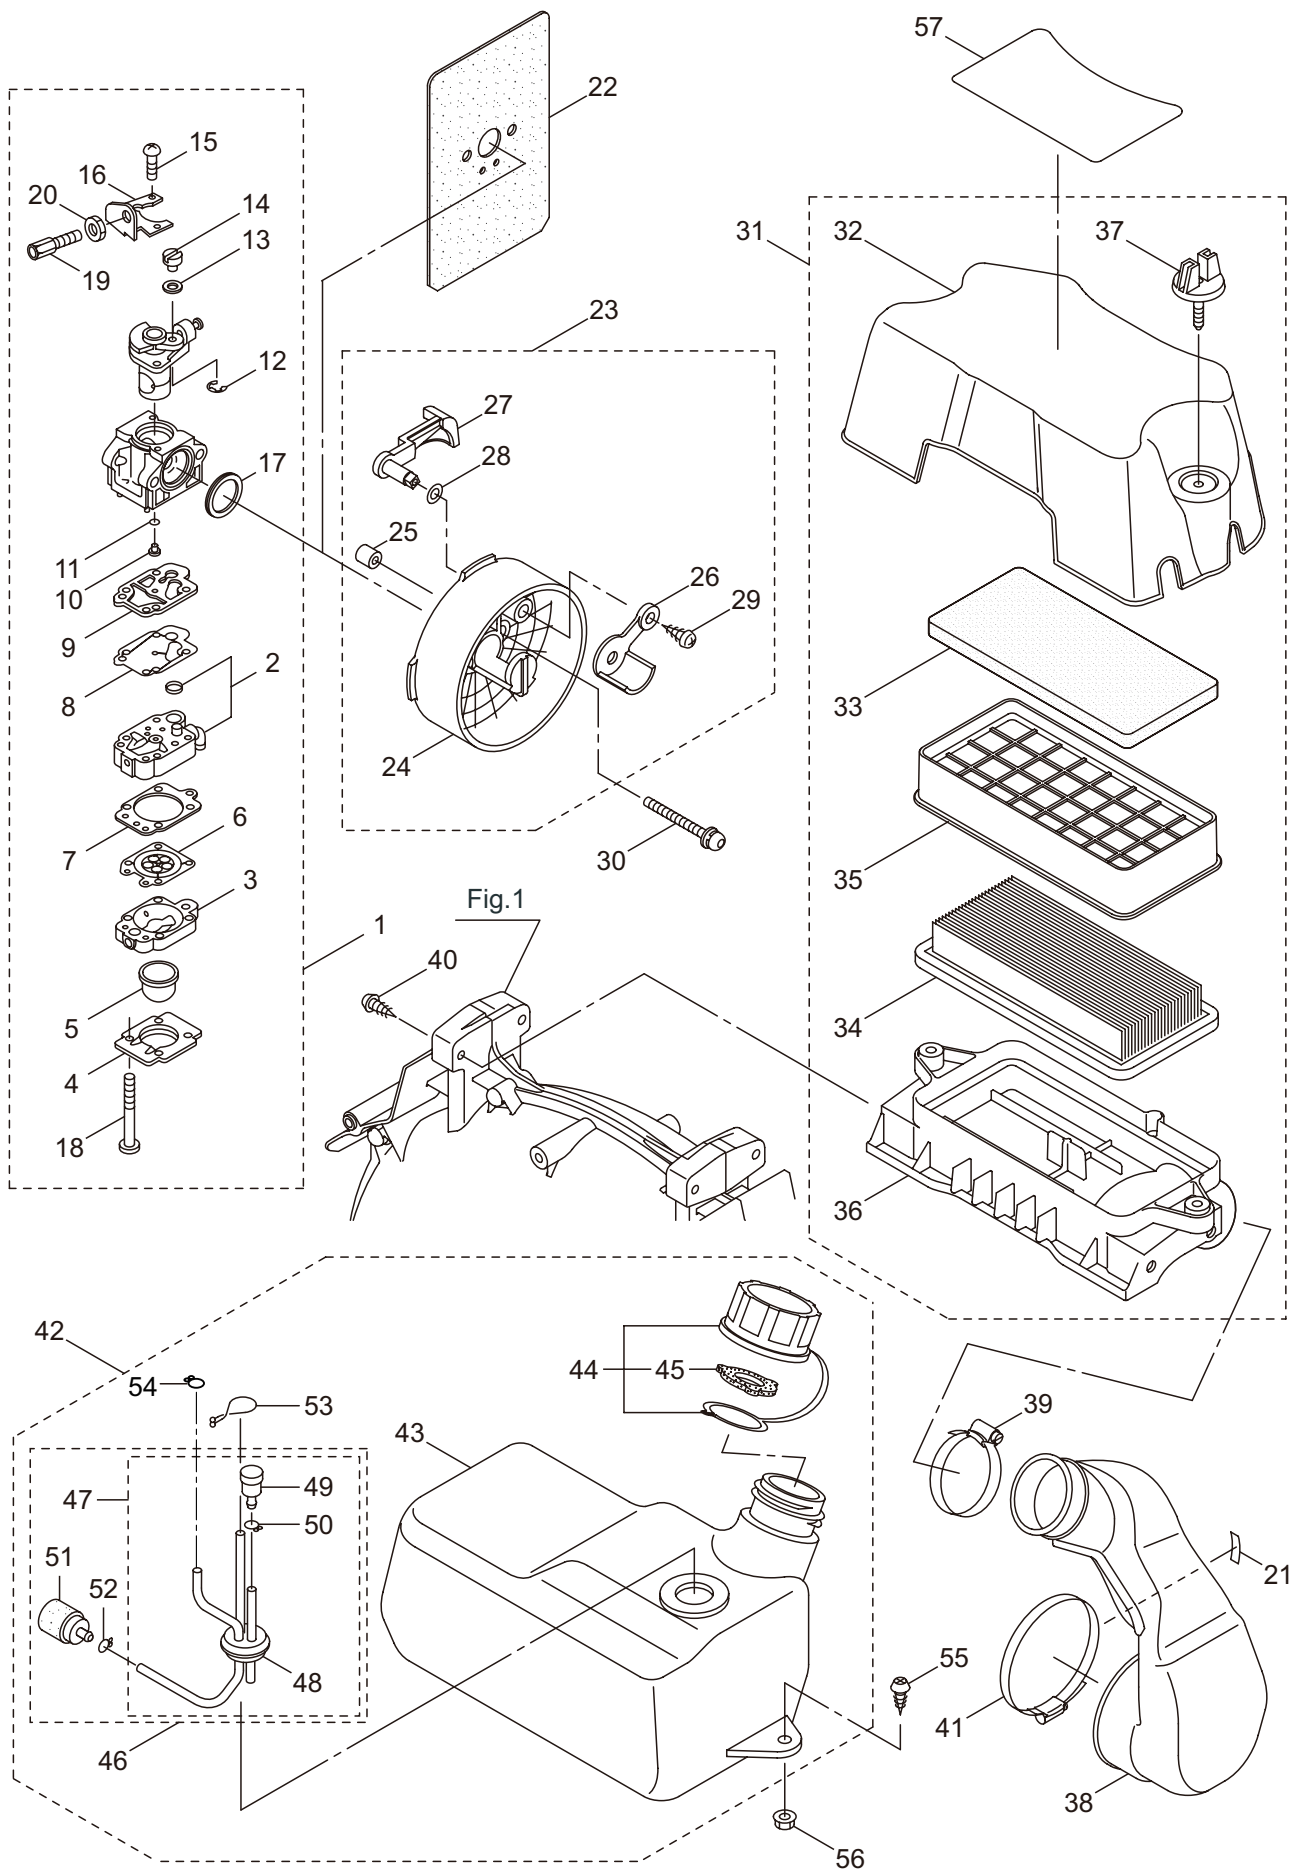

3. BL9000-GT
ENGINE (CARBURETOR, FUEL TANK)

Ref. No.	Part No.	Part Name	Q'ty	Remarks
3-1	276045	Carburetor Ass'y	1	Incl.2-20
3-2	263739	Pump Body	1	
3-3	262991	Purge Body	1	
3-4	262992	Cover Plate	1	
3-5	261874	Primer Bulb	1	
3-6	283905	Diaphragm, Meterring	1	
3-7	262993	Gasket	1	
3-8	262994	Diaphragm,Fuel Pump	1	
3-9	282576	Gasket	1	
3-10	286900	Jet	1	
3-11	261871	O-Ring	1	
3-12	261876	E-Ring	1	
3-13	264678	Washer	1	
3-14	261658	Swivel	1	
3-15	261875	Screw	1	
3-16	264677	Bracket	4	
3-17	261657	Packing	1	
3-18	262996	Screw	4	
3-19	261877	Adapter	1	
3-20	261878	Nut	1	
3-21	277762	Label	1	
3-22	276134	Gasket	1	
3-23	276150	Case Ass'y	1	Incl.24-29
3-24	276151	Case Body	1	
3-25	277830	Sleeve	2	
3-26	276152	Valve	1	
3-27	276153	Lever	1	
3-28	284816	Washer	1	6.4x11x0.15
3-29	269032	Screw	1	
3-30	274106	Cap Screw	2	M5x55
3-31	276463	Air Cleaner Box Ass'y	1	Incl.32-37
3-32	276155	Air Cleaner Box Cover	1	
3-33	276143	Element	1	
3-34	276139	Air Cleaner	1	
3-35	276157	Air Cleaner Case	1	
3-36	276159	Air Cleaner Box Ass'y	1	
3-37	276999	Knob Bolt	2	
3-38	276161	Intake Pipe	1	
3-39	277547	Clump Ass'y	1	#55
3-40	086071	Tapping Screw	4	M6x16
3-41	661260	Clump Ass'y	1	#90
3-42	275902	Tank Ass'y	1	Incl.43-54
3-43	275903	Fuel Tank	1	
3-44	131319	Tank Cap Ass'y	1	Incl.45
3-45	287058	Gasket	1