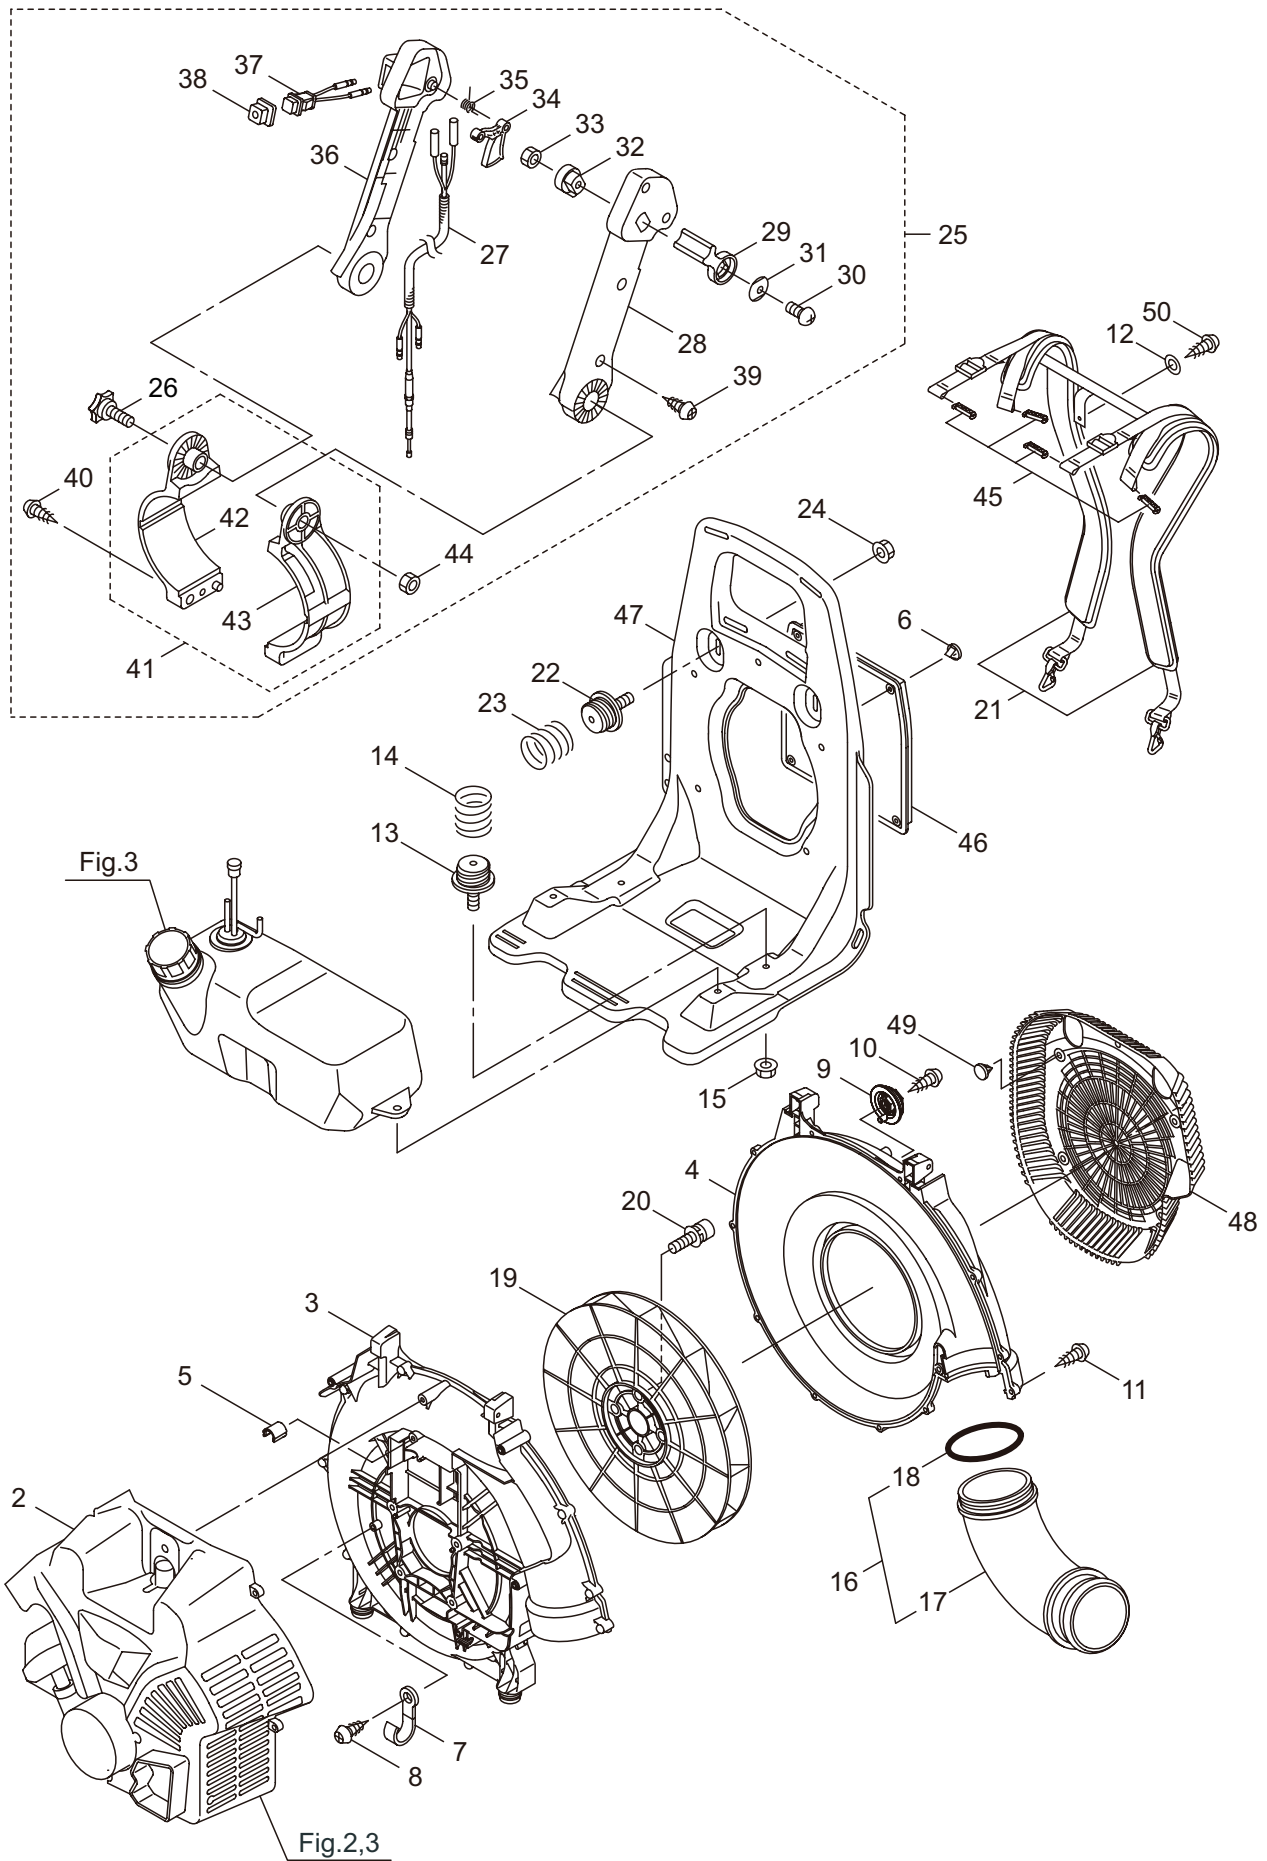

Ref. No.	Part No.	Part Name	Q'ty	Remarks
1-1	395880	BL9000-GT	1	
1-2	276019	Engine	1	CE800/01
1-3	275864	Fan Case (E)	1	
1-4	275868	Fan Case (S)	1	
1-5	276361	Collar	1	
1-6	100749	Fastener	4	#7
1-7	109051	Clamp	1	
1-8	082697	Tapping Screw	1	M5x10
1-9	275966	Plug B	2	
1-10	131523	Tapping Screw	2	M5x20
1-11	130420	Tapping Screw	12	M5x25
1-12	261189	Washer	1	6x16.5xt1.2
1-13	275965	Plug A Comp	2	
1-14	275967	Spring	2	2.9-50L
1-15	127228	Nut	2	M6
1-16	661894	Elbow Pipe Ass'y	1	Incl.17,18
1-17	661895	Elbow Pipe	1	
1-18	275873	O-Ring	1	V95
1-19	275874	Fan	1	
1-20	275877	Cap Screw	4	M6X25
1-21	661897	Knapsack Band	1	
1-22	275965	Plug A Comp	2	
1-23	275967	Spring	2	2.9-50L
1-24	127228	Nut	2	M6
1-25	275878	Throttle Ass'y	1	Incl.26-44
1-26	276459	Knob Bolt	1	M6x40
1-27	276297	Throttle Wire Ass'y	1	
1-28	275881	Throttle Case A	1	
1-29	272721	Lever	1	
1-30	273211	Screw	1	5x18
1-31	272724	Spring Washer	1	
1-32	275883	Link	1	
1-33	230662	Nut	1	M5
1-34	275885	Lever	1	
1-35	275887	Spring	1	
1-36	275888	Throttle Case B	1	
1-37	275890	Stop Switch	1	
1-38	222138	Cover, Switch	1	
1-39	235679	Screw	4	
1-40	131523	Tapping Screw	1	M5x20
1-41	275891	Band Ass'y	1	Incl.42,43
1-42	275892	Band (A)	1	
1-43	275894	Band (B)	1	
1-44	127298	Nut	1	M6
1-45	660404	Rod	4	

## 2. BL9000-GT ENGINE (CYLINDER, CRANKCASE)

- 30-31-39
- 32-33-39
- 34-35-37

Ref. No.	Part No.	Part Name	Q'ty	Remarks
2-46	279193	Lead	1	
2-47	276133	Ratchet	2	
2-48	277770	Clamp	1	
2-49	289481	Spacer	2	
2-50	262637	Return Spring	2	
2-51	262638	E-Ring	2	
2-52	276131	Starter Ass'y	1	Incl.53-63
2-53	276035	Reel	1	
2-54	276036	Washer	1	
2-55	276037	Spring	1	
2-56	276038	Spiral Spring	1	
2-57	276039	Washer	1	
2-58	276040	Plate	1	
2-59	276041	Screw	1	
2-60	276042	Rope Ass'y	1	Incl.61-63
2-61	276043	Starter Rope	1	
2-62	262633	Starter Grip	1	
2-63	262981	Cap	1	
2-64	275877	Cap Screw	4	M6X25
2-65	267290	Cap Screw	3	M5x20
2-66	276163	Top Cover	1	
2-67	279194	Lead	1	
2-68	661908	Cover	1	