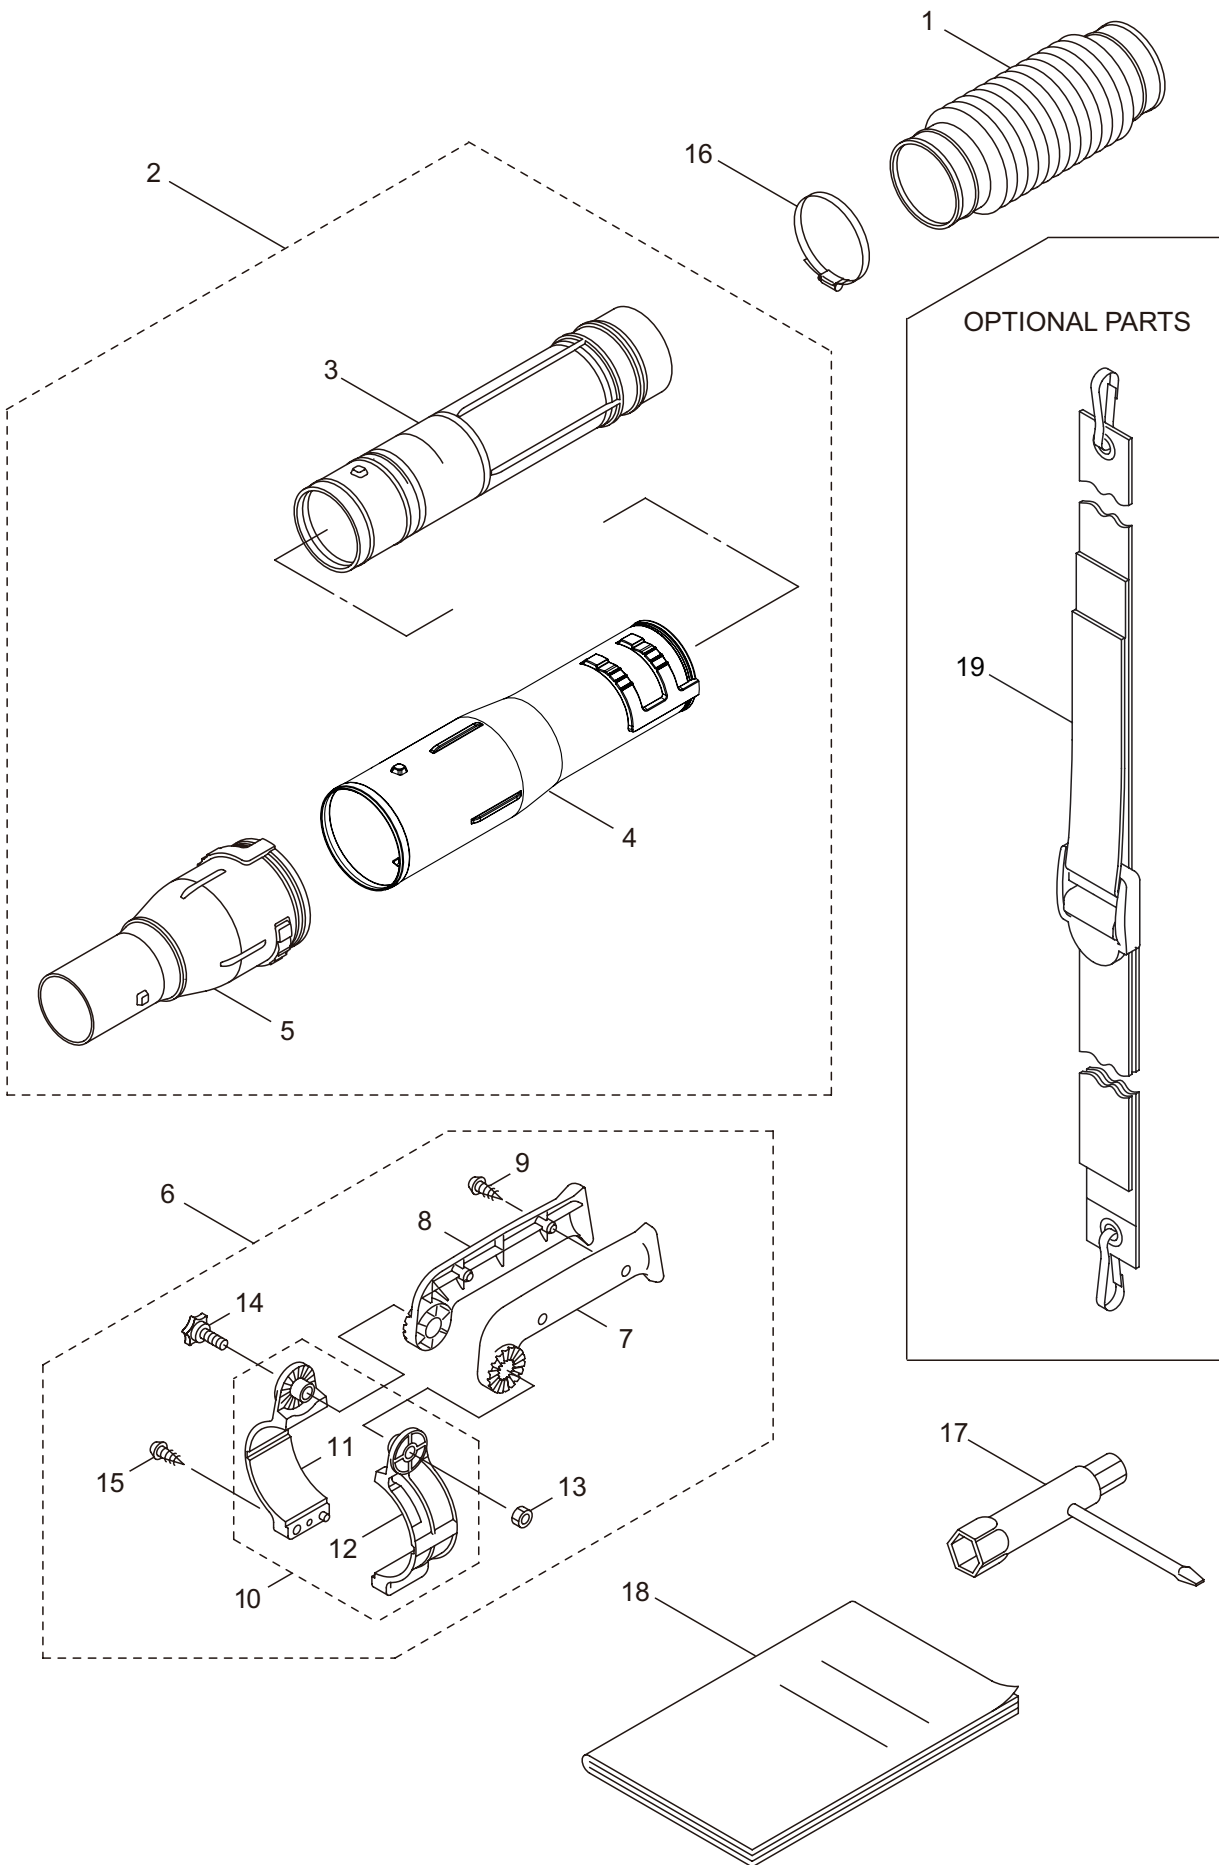

4. BL9000-GT-HA
ACCESSORIES, OPTIONAL PARTS

Ref. No.	Part No.	Part Name	Q'ty	Remarks
4-1	275906	Flexible Pipe	1	
4-2	661902	Pipe Ass'y	1	Incl.3-5
4-3	661873	Swivel Pipe	1	
4-4	661563	Straight Blow Pipe	1	
4-5	275916	Blow Pipe	1	
4-6	275973	Grip Ass'y	1	Incl.7-15
4-7	275974	Grip (A)	1	
4-8	275976	Grip (B)	1	
4-9	235679	Screw	2	
4-10	275891	Band Ass'y	1	Incl.11,12
4-11	275892	Band (A)	1	
4-12	275894	Band (B)	1	
4-13	127298	Nut	1	M6
4-14	276459	Knob Bolt	1	M6x40
4-15	131523	Tapping Screw	1	M5x20
4-16	130208	Clamp Ass'y	2	#105
4-17	288652	Combi Box Spanner	1	13x19 L=190
4-18	661906	Instruction Manual	1	BL9000-GT
4-19	125439	Hip Belt Ass'y	1