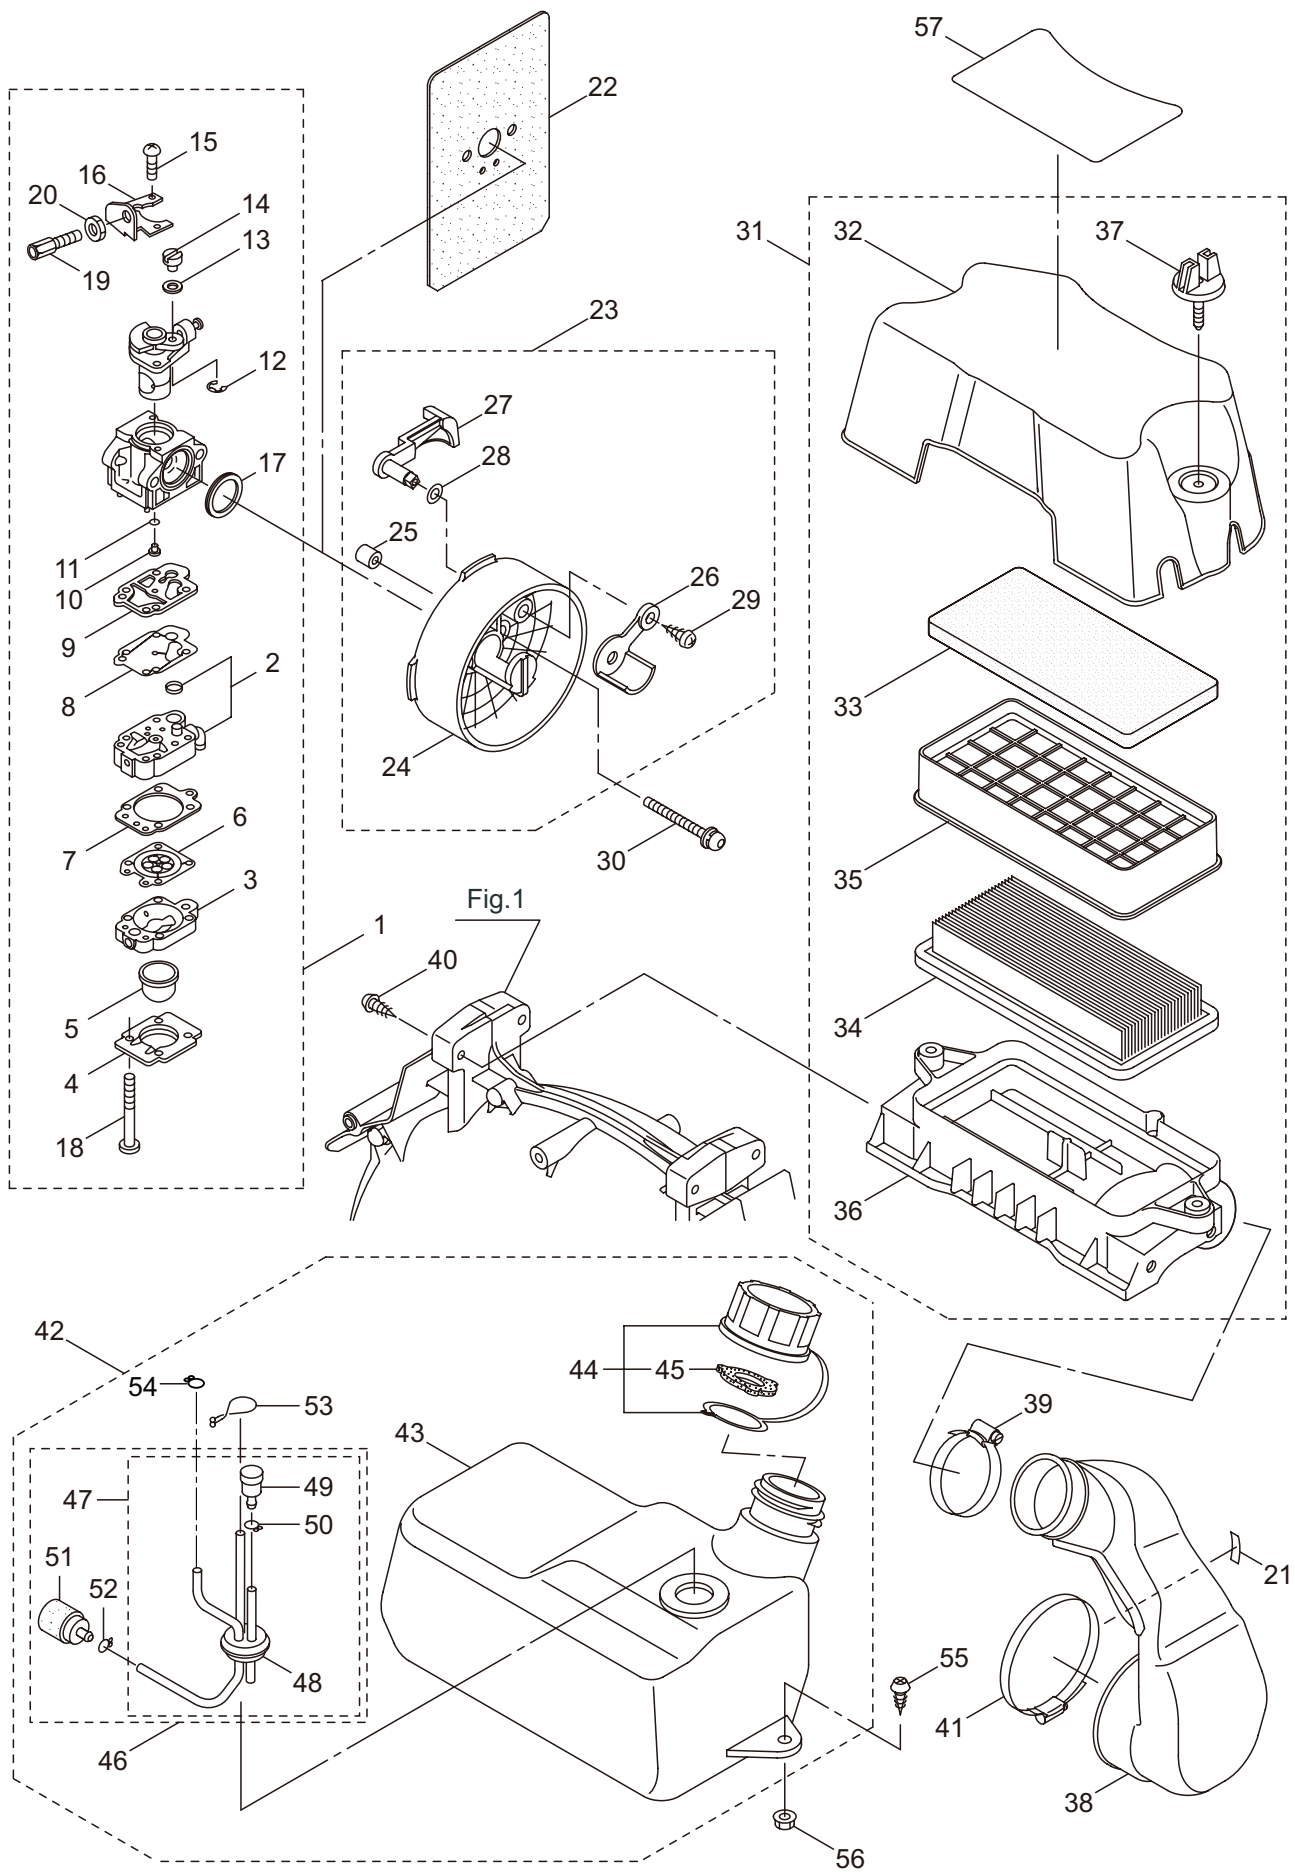

3. BL9000-GT-HA
ENGINE (CARBURETOR, FUEL TANK)

Ref. No.	Part No.	Part Name	Q'ty	Remarks
3-46	276092	Fuel Pipe Pick-up Ass'y	1	Incl.47-52
3-47	276355	Fuel Pipe Ass'y	1	Incl.48-50
3-48	268065	Grommet	1	
3-49	261590	Breather	1	
3-50	261117	Clip	1	
3-51	267328	Fuel Filter Ass'y	1	
3-52	261117	Clip	1	
3-53	131328	Clamp	1	
3-54	261117	Clip	1	
3-55	127221	Screw	2	M6x16
3-56	125277	Nut	2	
3-57	662033	Label	1	BL9000HA