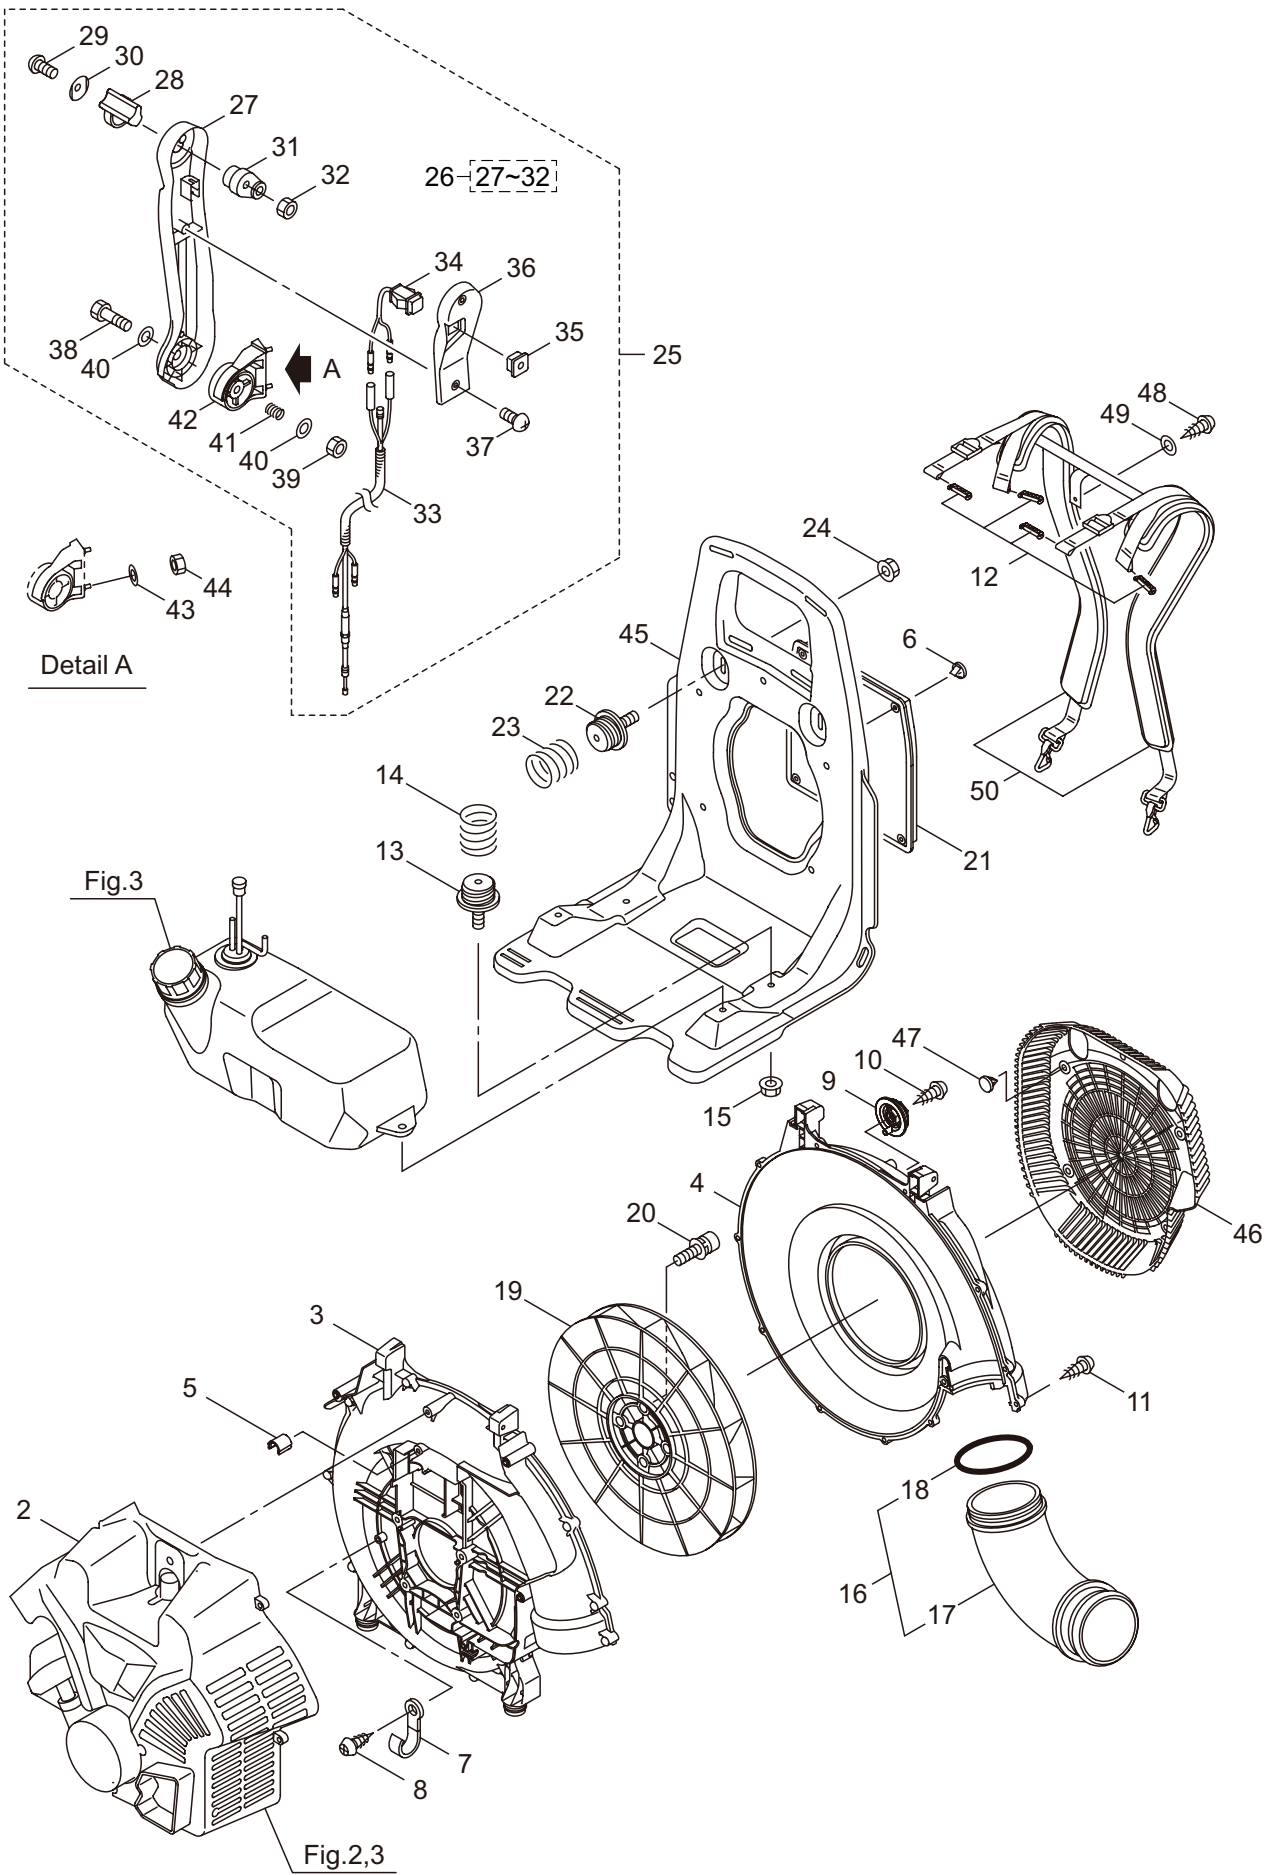

PARTS LIST

BL9000-GT-HA

CONTENTS

1. FRAME & BLOWER	1 ~ 4
2. ENGINE (CYLINDER, CRANKCASE)	5 ~ 8
3. ENGINE (CARBURETOR, FUEL TANK).....	9 ~ 12
4. ACCESSORIES, OPTIONAL PARTS	13 ~ 14

2019. 11.

P/N 524905

1. BL9000-GT-HA
FRAME & BLOWER

Ref. No.	Part No.	Part Name	Q'ty	Remarks
1-1	395881	BL9000-GT-HA	1	
1-2	276019	Engine	1	CE800/01
1-3	275864	Fan Case (E)	1	
1-4	275868	Fan Case (S)	1	
1-5	276361	Collar	1	
1-6	100749	Fastener	4	#7
1-7	109051	Clamp	1	
1-8	082697	Tapping Screw	1	M5x10
1-9	275966	Plug B	2	
1-10	131523	Tapping Screw	2	M5x20
1-11	130420	Tapping Screw	12	M5x25
1-12	660404	Rod	4	
1-13	275965	Plug A Comp	2	
1-14	275967	Spring	2	2.9-50L
1-15	127228	Nut	2	M6
1-16	661894	Elbow Pipe Ass'y	1	Incl.17,18
1-17	661895	Elbow Pipe	1	
1-18	275873	O-Ring	1	V95
1-19	275874	Fan	1	
1-20	275877	Cap Screw	4	M6X25
1-21	276460	Cushion Pad	1	
1-22	275965	Plug A Comp	2	
1-23	275967	Spring	2	2.9-50L
1-24	127228	Nut	2	M6
1-25	275969	Throttle Ass'y	1	Incl.26-42
1-26	275970	Arm Ass'y	1	Incl.27-32
1-27	277464	Arm	1	
1-28	272721	Lever	1	
1-29	273211	Screw	1	5x18
1-30	272724	Spring Washer	1	
1-31	277466	Link	1	
1-32	230662	Nut	1	M5
1-33	277470	Throttle Wire Ass'y	1	
1-34	275890	Stop Switch	1	
1-35	222138	Cover, Switch	1	
1-36	277468	Arm Cover	1	
1-37	235679	Screw	2	
1-38	089976	Bolt	1	M8x45
1-39	107581	Nylon Nut	1	M8
1-40	550131	Washer	2	M8
1-41	278237	Spring	1	1.8-35L
1-42	275971	Holder	1	
1-43	127210	Washer	2	5.3x16xt1.6
1-44	560343	Nut	2	M5
1-45	275898	Flame	1	