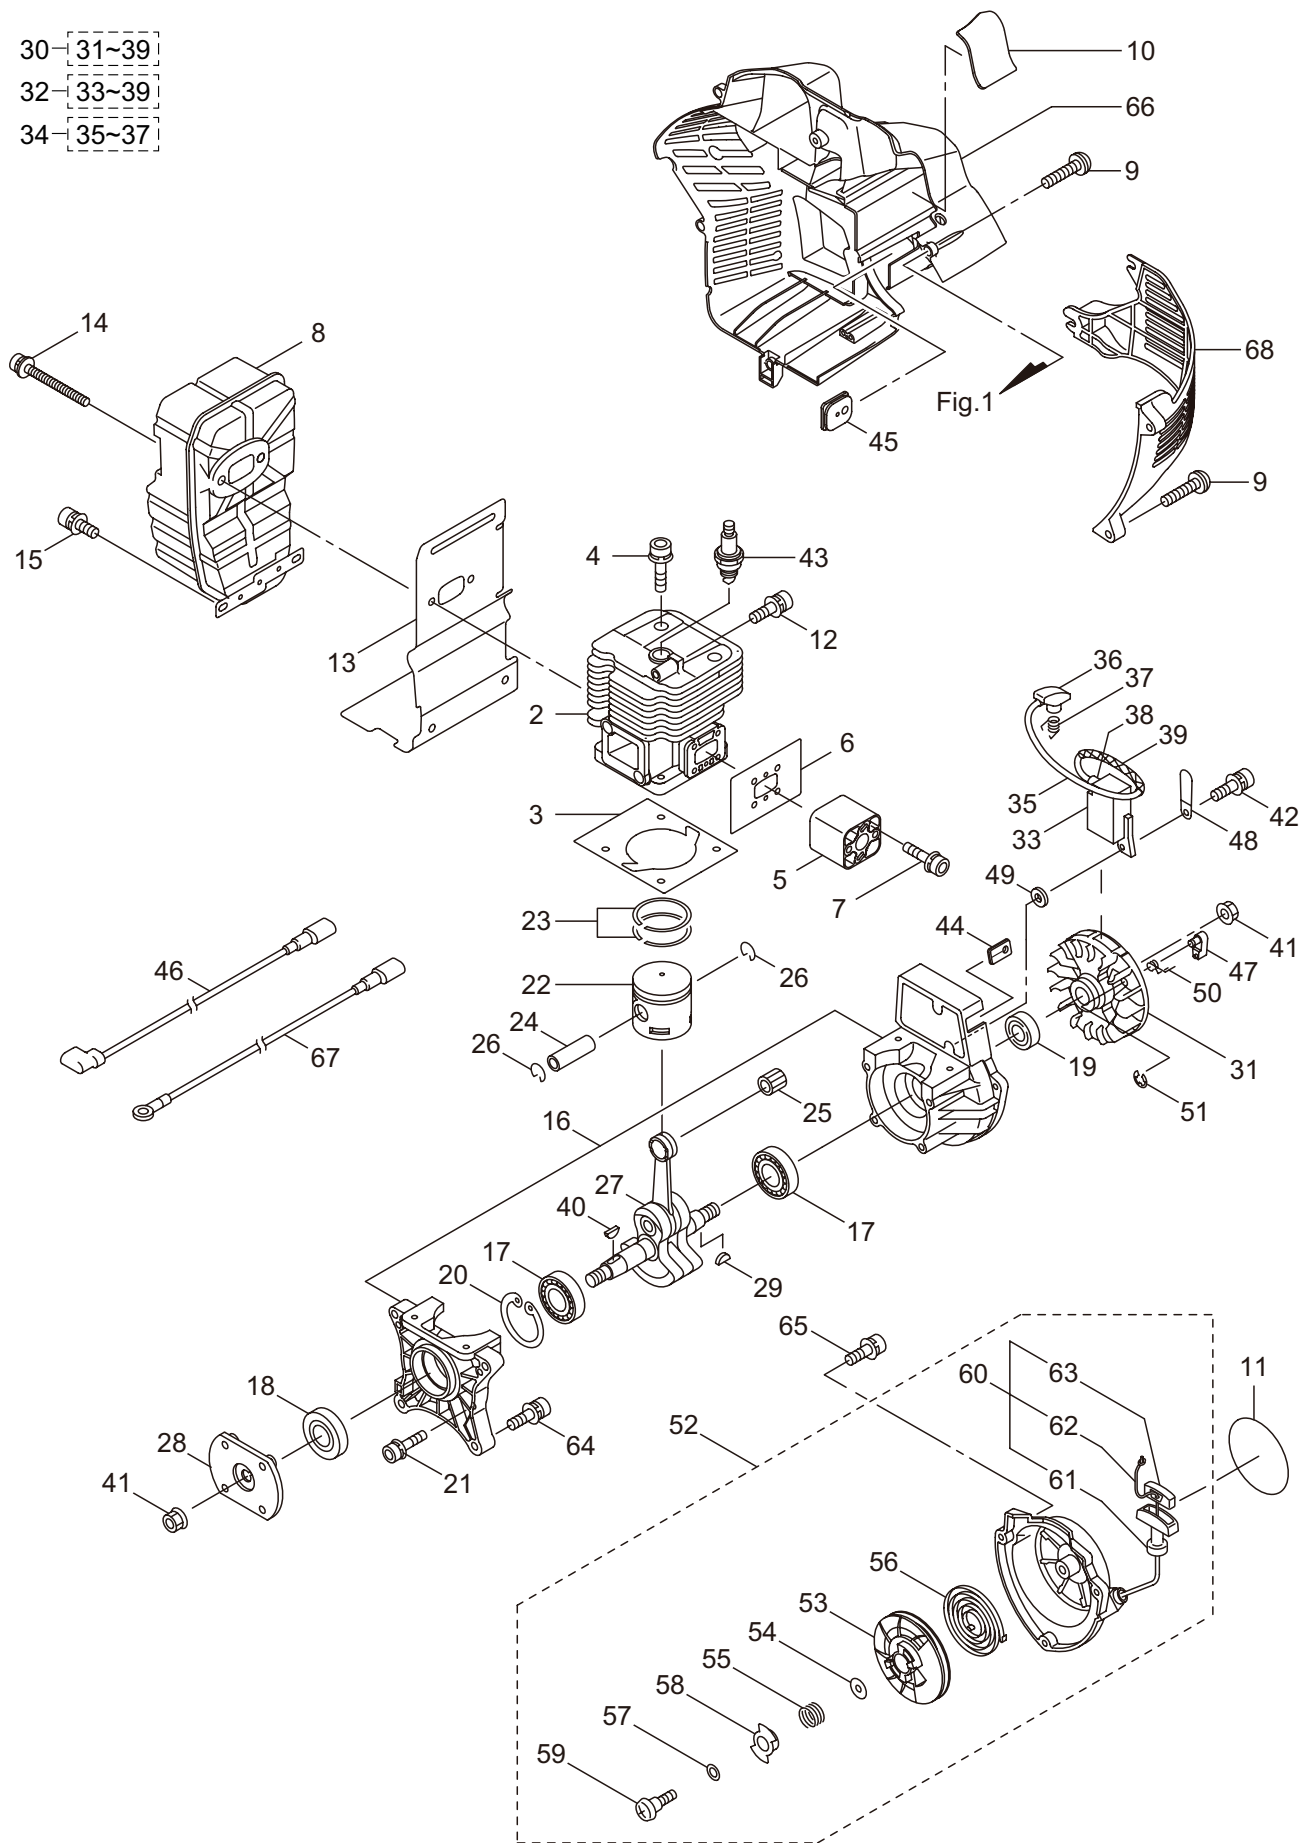

2. BL9000-GT-HA ENGINE (CYLINDER, CRANKCASE)

- 30-31~39
- 32-33~39
- 34-35~37

Ref. No.	Part No.	Part Name	Q'ty	Remarks
2-1	276019	Engine	1	CE800/01
2-2	275765	Cylinder Comp	1	
2-3	275760	Gasket	1	
2-4	261246	Cap Screw	4	M5x25
2-5	276109	Insulator	1	
2-6	276110	Gasket	1	
2-7	277832	Cap Screw	4	M5x30
2-8	275758	Muffler Ass'y	1	
2-9	131523	Tapping Screw	7	M5x20
2-10	277462	Grommet	1	
2-11	275979	Label	1	
2-12	264223	Cap Screw	1	M5x40
2-13	276111	Gasket	1	
2-14	261607	Cap Screw	2	M5x16
2-15	276154	Cap Screw	2	M6x70
2-16	276112	Crankcase	1	
2-17	276117	Bearing	2	
2-18	276118	Oil Seal	1	
2-19	262565	Oil Seal	1	ISCD15257
2-20	276119	Snap Ring	1	
2-21	234636	Cap Screw	4	M5x35
2-22	277475	Piston	1	
2-23	275757	Piston Ring	2	
2-24	278019	Piston Pin	1	
2-25	278471	Bearing,Needle	1	KBK12x15x14.3x5
2-26	276122	Cir Crip	2	
2-27	276123	Shaft Comp	1	
2-28	276129	Adapter	1	
2-29	261076	Woodruff Key	1	3x10
2-30	279231	Magneto Ass'y	1	Incl.31-39
2-31	279232	Rotor	1	
2-32	279233	Ignition Coil Ass'y	1	Incl.33-39
2-33	286095	Ignition Coil	1	
2-34	276466	Spark Plug Wire Ass'y	1	Incl.35-37
2-35	276467	Spark Plug Wire	1	
2-36	282292	Plug Boot	1	
2-37	261075	Connector	1	
2-38	261072	Cap	1	
2-39	276468	Tube	1	
2-40	261076	Woodruff Key	1	3x10
2-41	276302	Nut	2	
2-42	281211	Cap Screw	2	M4x20
2-43	285982	Spark Plug	1	NGK BPM8Y
2-44	279721	Grommet	1	
2-45	285807	Grommet	1