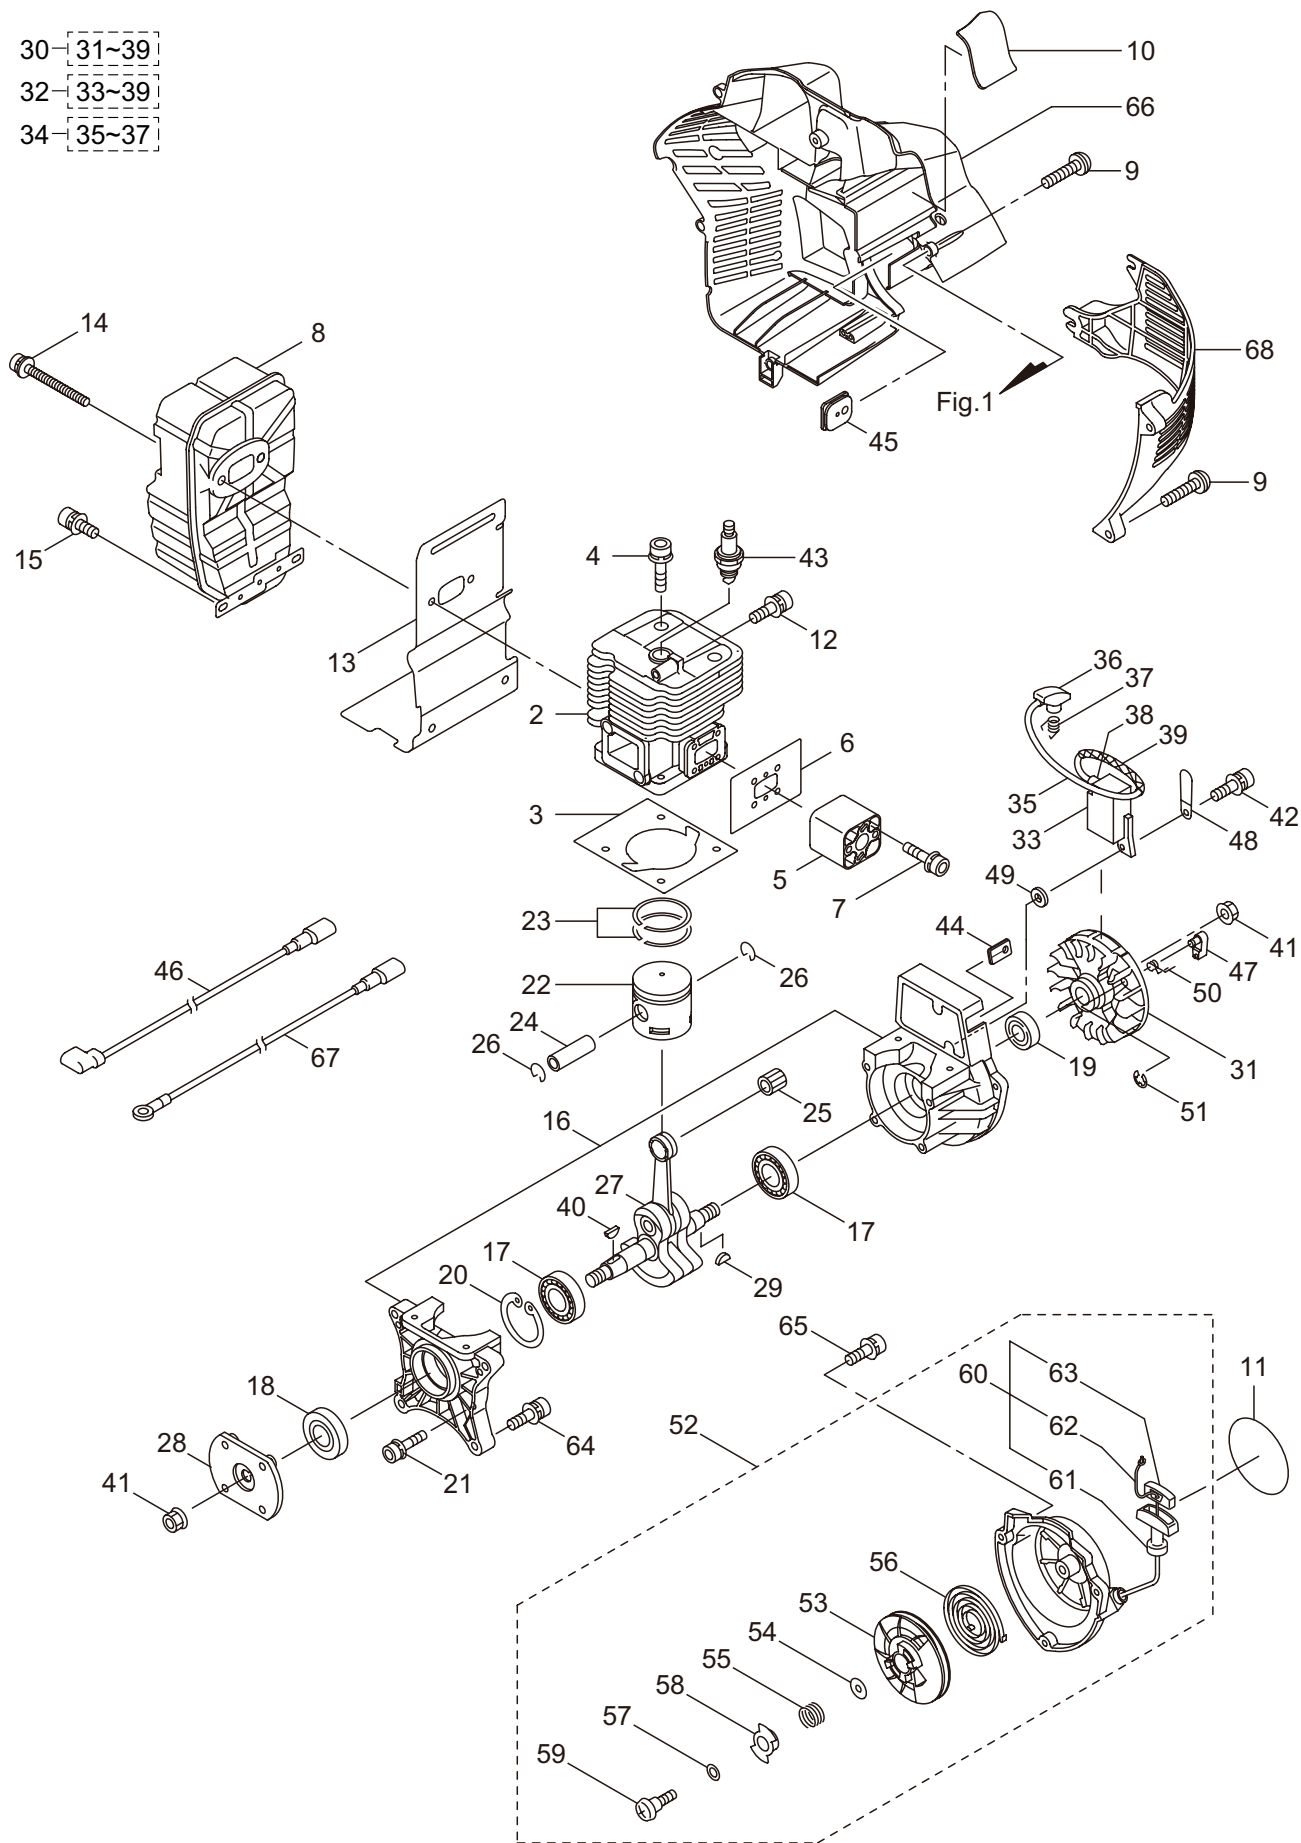

2. BL9000-GT-HA ENGINE (CYLINDER, CRANKCASE)

- 30-31~39
- 32-33~39
- 34-35~37

Ref. No.	Part No.	Part Name	Q'ty	Remarks
2-46	279193	Lead	1	
2-47	276133	Ratchet	2	
2-48	277770	Clamp	1	
2-49	289481	Spacer	2	
2-50	262637	Return Spring	2	
2-51	262638	E-Ring	2	
2-52	276131	Starter Ass'y	1	Incl.53-63
2-53	276035	Reel	1	
2-54	276036	Washer	1	
2-55	276037	Spring	1	
2-56	276038	Spiral Spring	1	
2-57	276039	Washer	1	
2-58	276040	Plate	1	
2-59	276041	Screw	1	
2-60	276042	Rope Ass'y	1	Incl.61-63
2-61	276043	Starter Rope	1	
2-62	262633	Starter Grip	1	
2-63	262981	Cap	1	
2-64	275877	Cap Screw	4	M6X25
2-65	267290	Cap Screw	3	M5x20
2-66	276163	Top Cover	1	
2-67	279194	Lead	1	
2-68	661908	Cover	1	