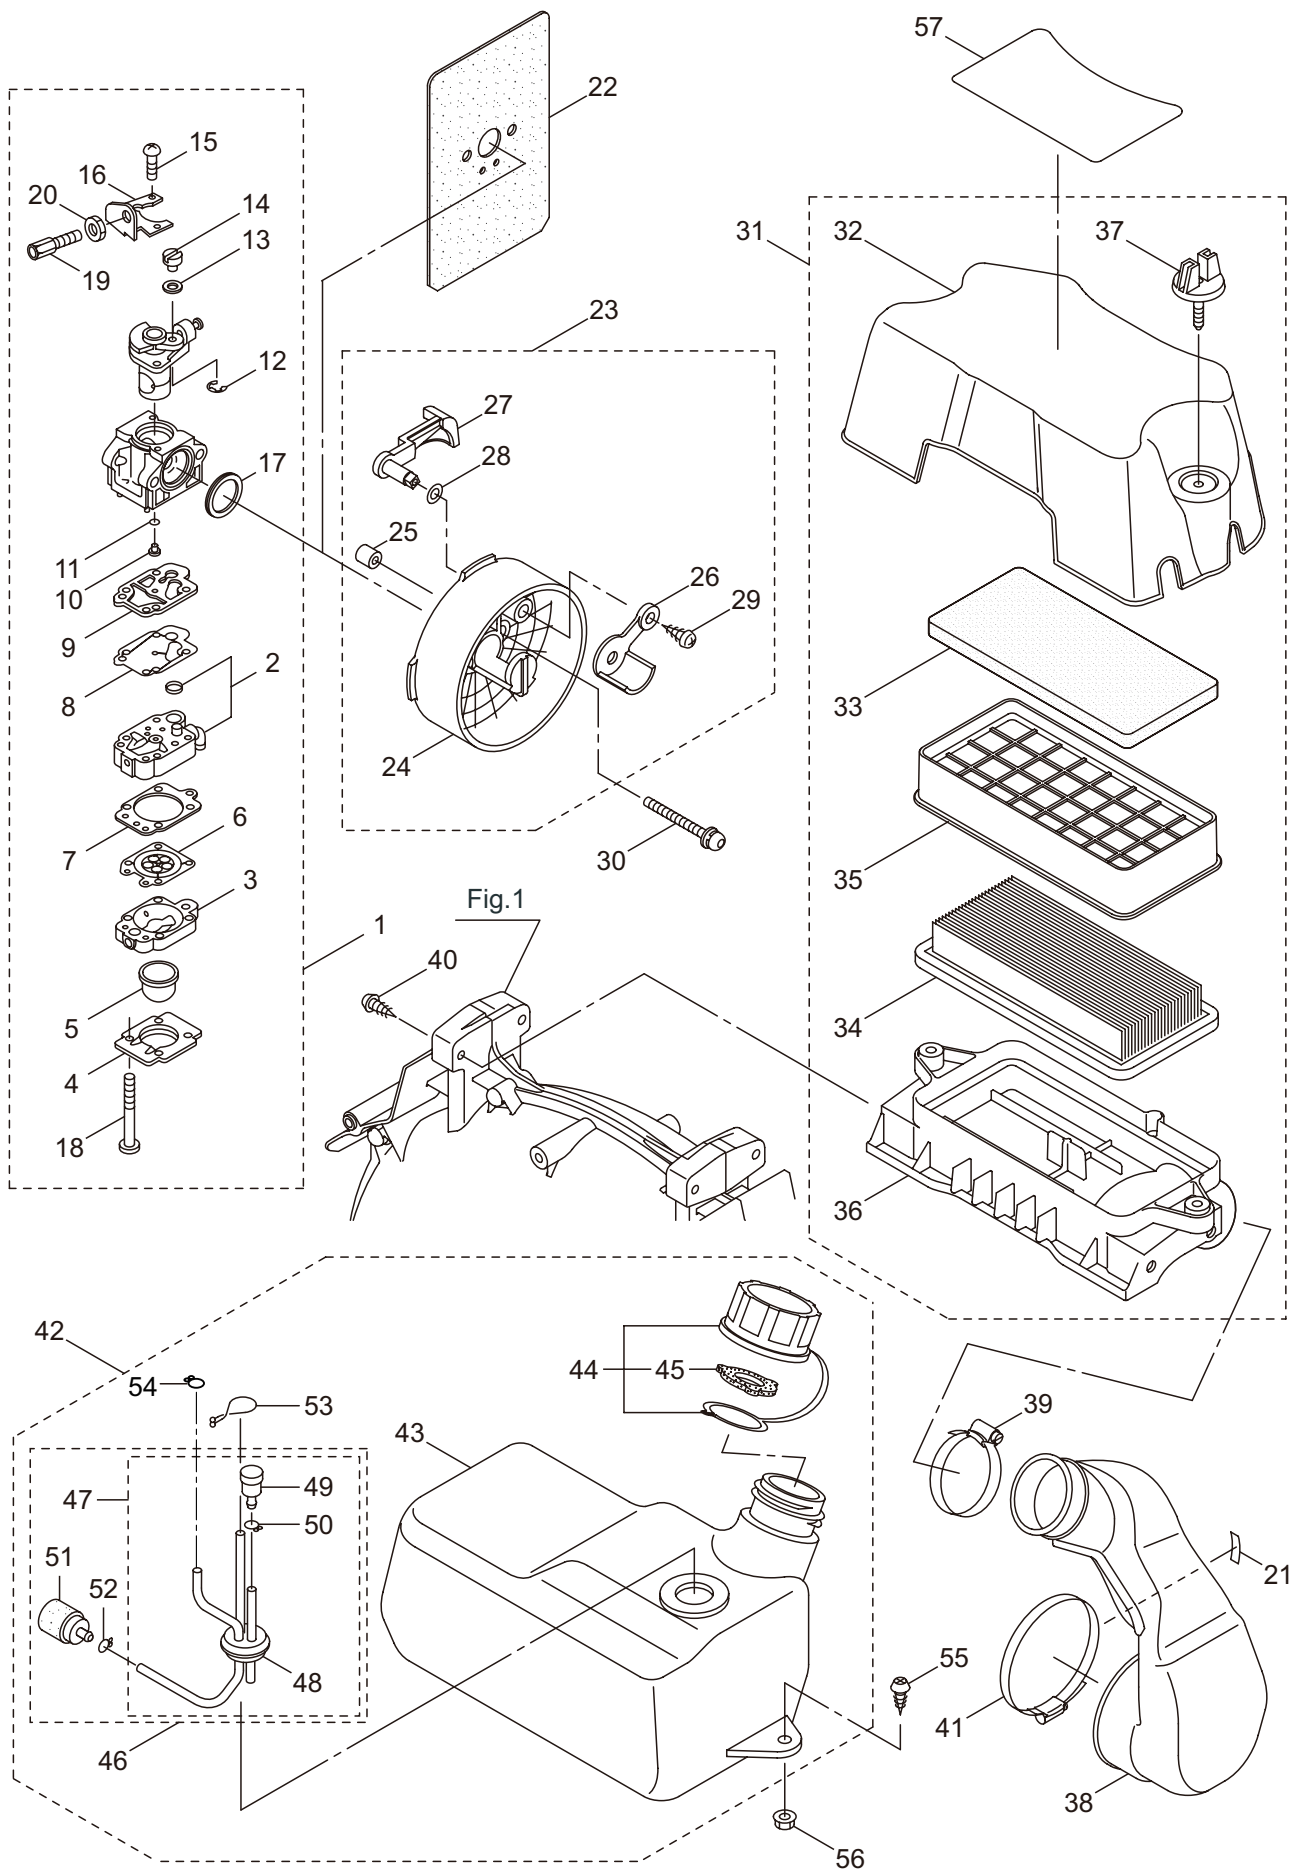

3. BL9000-GT-HA
ENGINE (CARBURETOR, FUEL TANK)

Ref. No.	Part No.	Part Name	Q'ty	Remarks
3-1	276045	Carburetor Ass'y	1	Incl.2-20
3-2	263739	Pump Body	1	
3-3	262991	Purge Body	1	
3-4	262992	Cover Plate	1	
3-5	261874	Primer Bulb	1	
3-6	283905	Diaphragm, Meterring	1	
3-7	262993	Gasket	1	
3-8	262994	Diaphragm,Fuel Pump	1	
3-9	282576	Gasket	1	
3-10	286900	Jet	1	
3-11	261871	O-Ring	1	
3-12	261876	E-Ring	1	
3-13	264678	Washer	1	
3-14	261658	Swivel	1	
3-15	261875	Screw	1	
3-16	264677	Bracket	4	
3-17	261657	Packing	1	
3-18	262996	Screw	4	
3-19	261877	Adapter	1	
3-20	261878	Nut	1	
3-21	277762	Label	1	
3-22	276134	Gasket	1	
3-23	276150	Case Ass'y	1	Incl.24-29
3-24	276151	Case Body	1	
3-25	277830	Sleeve	2	
3-26	276152	Valve	1	
3-27	276153	Lever	1	
3-28	284816	Washer	1	6.4x11x0.15
3-29	269032	Screw	1	
3-30	274106	Cap Screw	2	M5x55
3-31	276463	Air Cleaner Box Ass'y	1	Incl.32-37
3-32	276155	Air Cleaner Box Cover	1	
3-33	276143	Element	1	
3-34	276139	Air Cleaner	1	
3-35	276157	Air Cleaner Case	1	
3-36	276159	Air Cleaner Box Ass'y	1	
3-37	276999	Knob Bolt	2	
3-38	276161	Intake Pipe	1	
3-39	277547	Clump Ass'y	1	#55
3-40	086071	Tapping Screw	4	M6x16
3-41	661260	Clump Ass'y	1	#90
3-42	275902	Tank Ass'y	1	Incl.43-54
3-43	275903	Fuel Tank	1	
3-44	131319	Tank Cap Ass'y	1	Incl.45
3-45	287058	Gasket	1