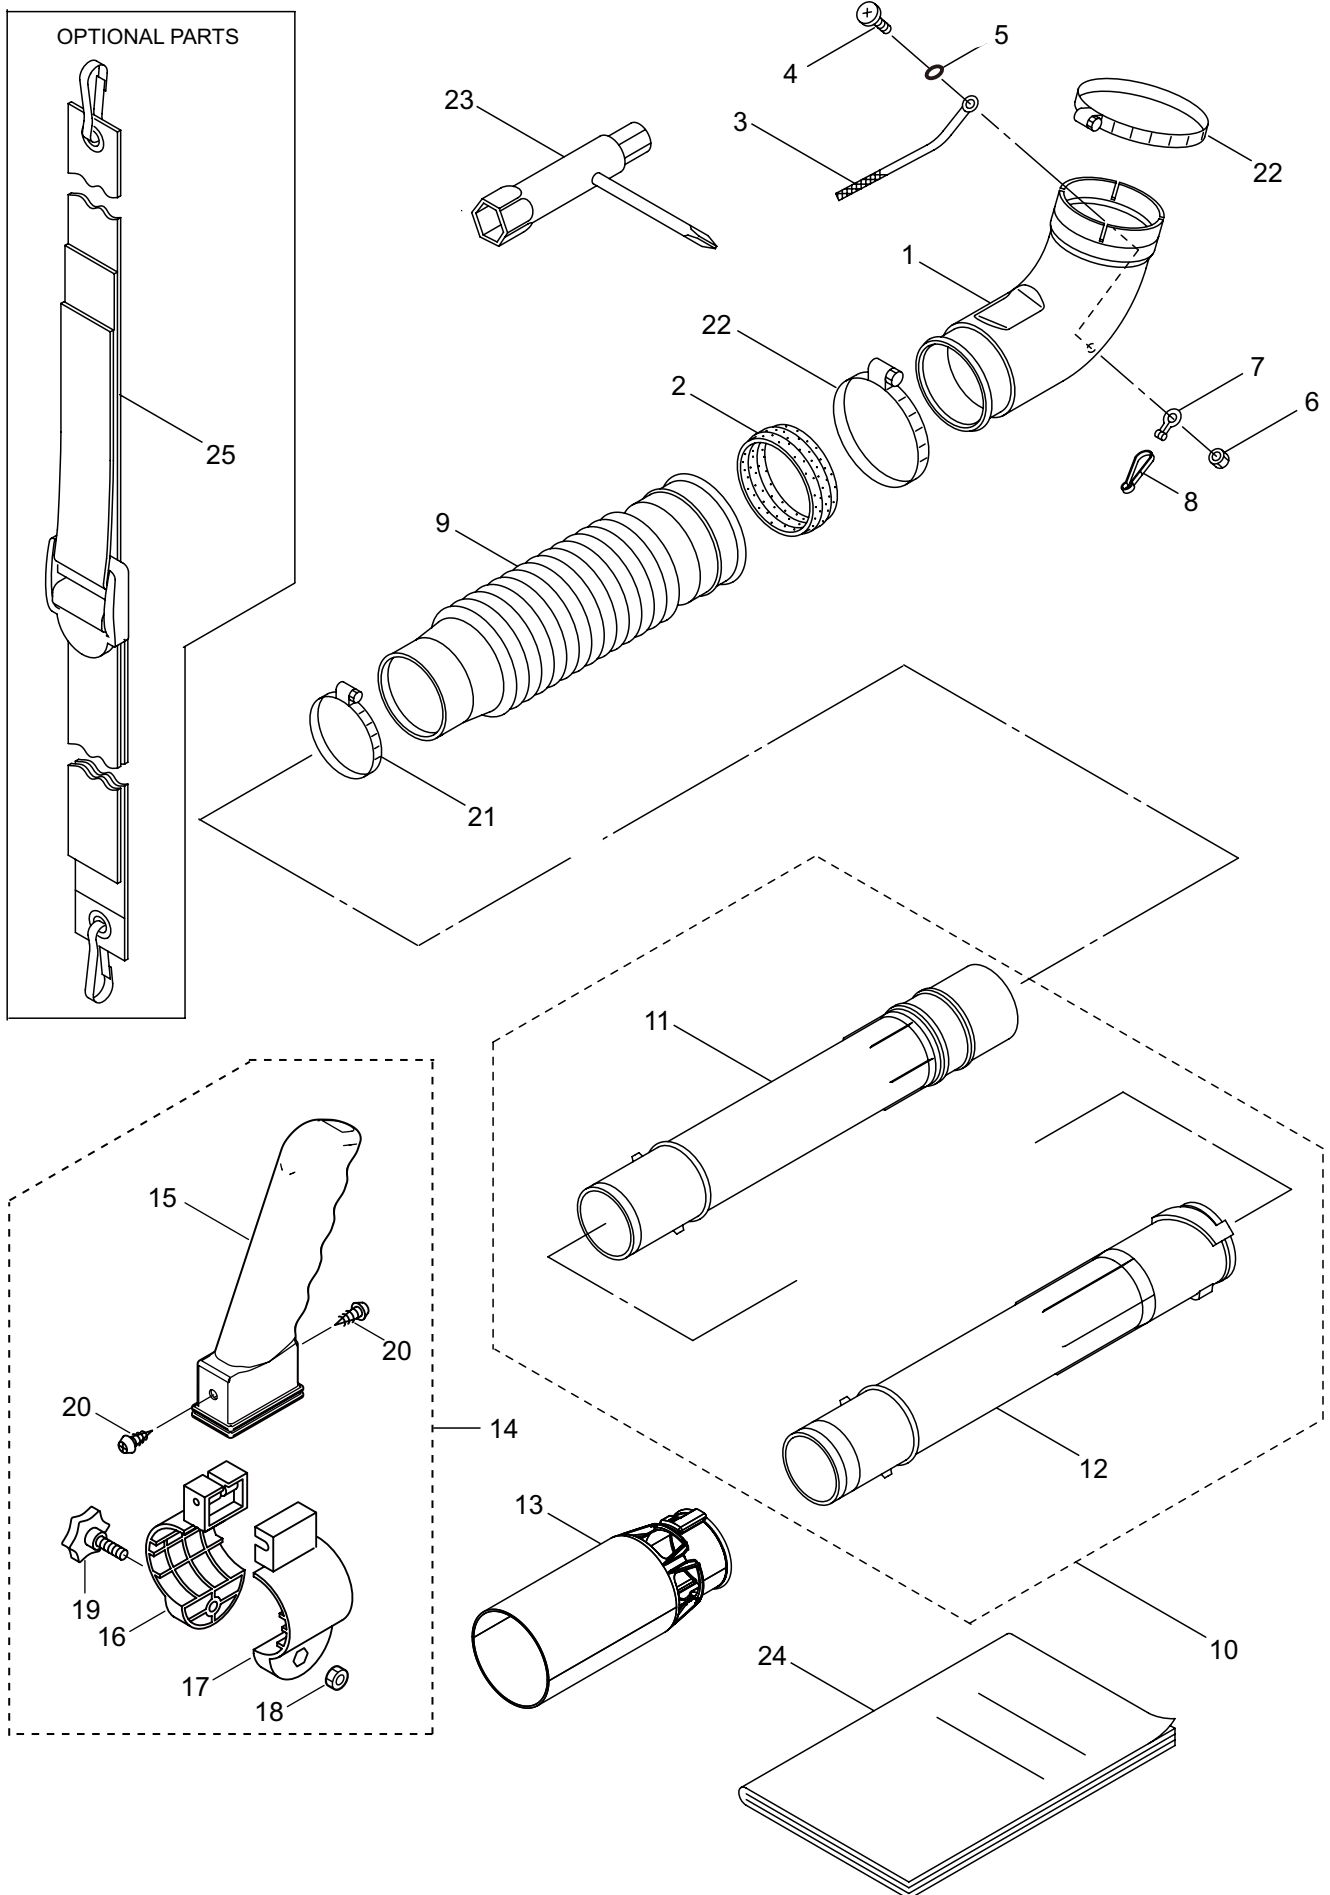

4. BL85-T-HA ACCESSORIES, OPTIONAL PARTS

Ref. No.	Part No.	Part Name	Q'ty	Remarks
4-1	130020	Elbow Pipe	1	
4-2	100238	Rubber Joint	1	
4-3	274500	Ground Wire	1	1.0x1620L
4-4	119417	Screw	1	M6
4-5	014180	O-Ring	1	P5
4-6	081241	Nut	1	M6
4-7	101608	Clamp	1	
4-8	107097	Clip	1	
4-9	126251	Flexible Pipe	1	353L
4-10	127724	Pipe Ass'y	1	Incl.11,12
4-11	122395	Swivel Pipe	1	
4-12	122400	Straight Pipe	1	510L
4-13	131870	Tornado Tip, Blower Nozzle	1	
4-14	123131	Grip Ass'y	1	Incl.15-20
4-15	122629	Grip	1	
4-16	122414	Holder, (A)	1	
4-17	122416	Holder, (B)	1	
4-18	127298	Nut	1	M6
4-19	127299	Knob Bolt	1	M6x30
4-20	281989	Tapping Screw	2	5x20
4-21	130207	Clamp Ass'y	1	#85
4-22	130208	Clamp Ass'y	2	#105
4-23	288652	Combi Box Spanner	1	13x19 L=190
4-24	274537	Instruction Manual	1	BL85-T
4-25	125439	Hip Belt Ass'y	1