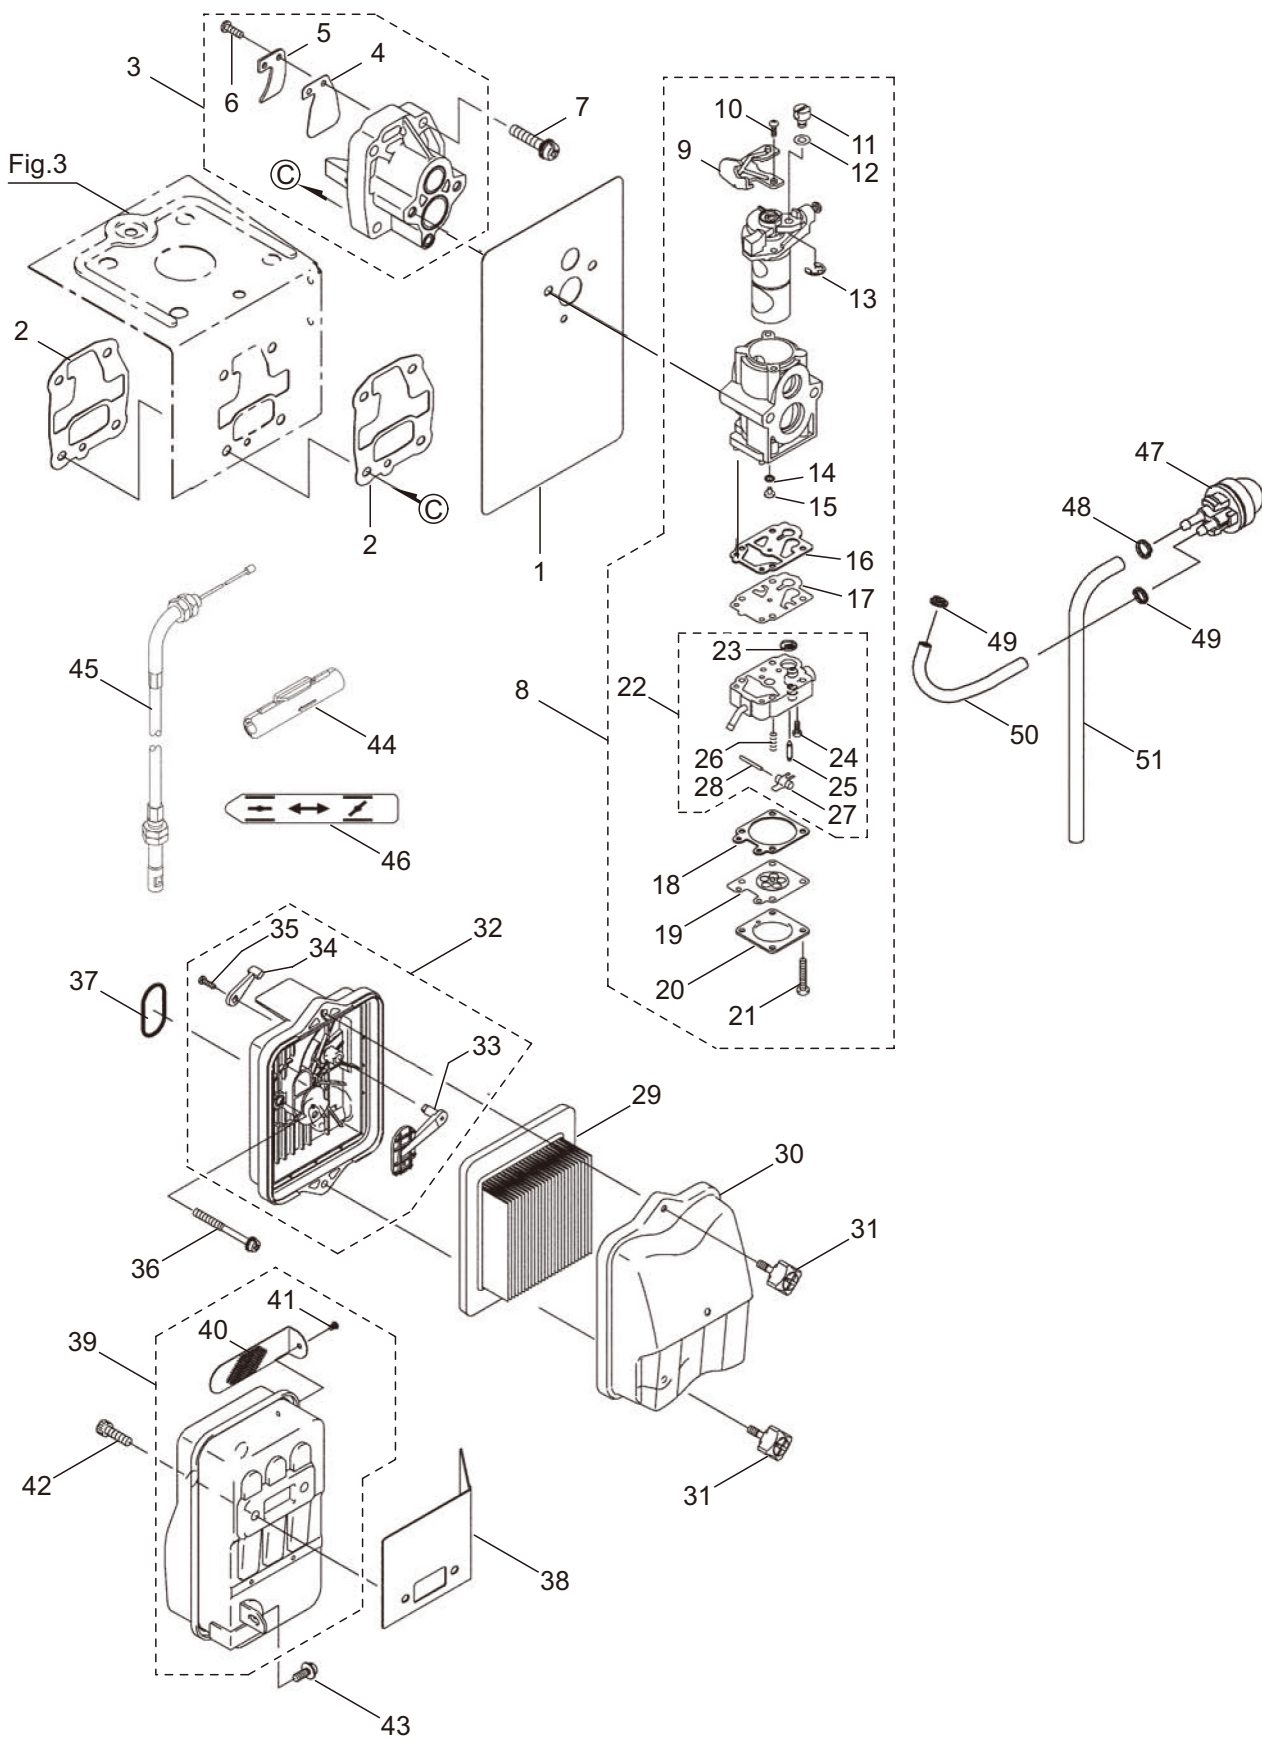

3. BL85-T-HA ENGINE CARBURETOR, MUFFLER

Ref. No.	Part No.	Part Name	Q'ty	Remarks
3-1	426096	Gasket	1	
3-2	426095	Gasket	2	
3-3	426343	Reed Valve Ass'y	1	Incl.4-6
3-4	419560	Reed Valve	1	
3-5	419562	Stopper	1	
3-6	419564	Screw	2	3x12
3-7	577361	Screw	4	M5x25
3-8	426098	Carburetor Ass'y	1	Incl.9-28
3-9	649338	Bracket	1	
3-10	577179	Screw	2	
3-11	598415	Arm	1	
3-12	624532	Washer	1	
3-13	577175	Snap Ring	1	
3-14	577182	O-Ring	1	
3-15	649349	Main Jet	1	#55.5
3-16	634350	Gasket	1	
3-17	577185	Diaphragm	1	
3-18	649339	Gasket	1	
3-19	634357	Diaphragm	1	
3-20	649343	Cover	1	
3-21	649348	Screw	4	
3-22	649346	Body	1	Incl.23-28
3-23	624430	Filter	1	
3-24	624432	Screw	1	
3-25	624431	Float Valve	1	
3-26	624434	Spring	1	
3-27	624429	Lever	1	
3-28	624433	Pin	1	
3-29	426099	Air Filter Element Ass'y	1	
3-30	426102	Cap	1	
3-31	426108	Bolt	2	
3-32	426100	Case Ass'y	1	Incl.33-35
3-33	426104	Valve	1	
3-34	426103	Lever	1	
3-35	419577	Screw	1	3x10
3-36	423452	Screw	2	5x55
3-37	423450	O-Ring	1	
3-38	426101	Gasket	1	
3-39	426106	Maffler Ass'y	1	Incl.40,41
3-40	426105	Spark Arrester	1	
3-41	416161	Screw	1	
3-42	426107	Bolt	2	6x20
3-43	419529	Screw	1	
3-44	419555	Case	1	
3-45	419556	Throttle Cable	1