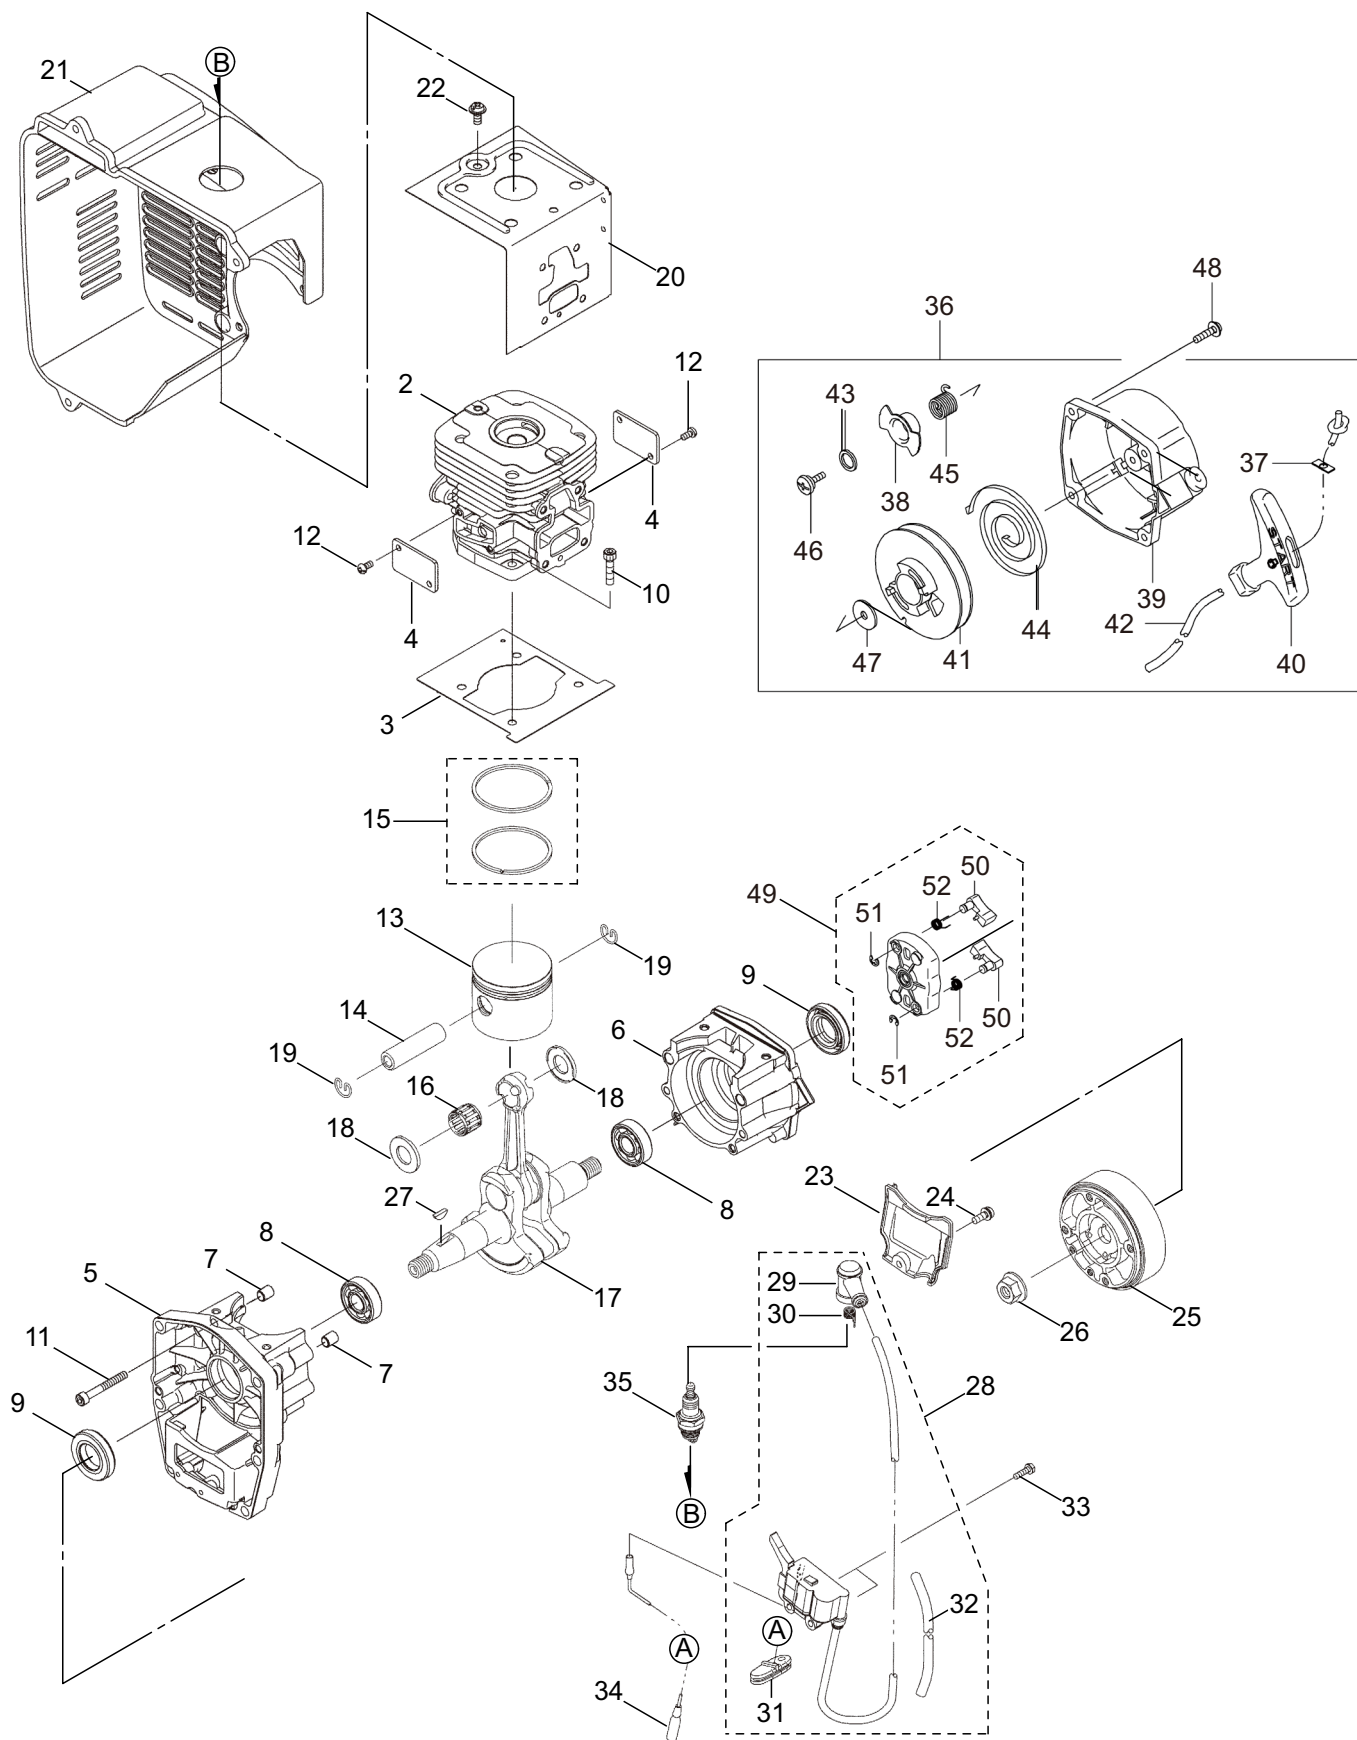

2. BL85-T-HA ENGINE CYLINDER, CRANKCASE

Ref. No.	Part No.	Part Name	Q'ty	Remarks
2-46	416177	Screw	1	
2-47	426350	Washer	1	
2-48	419588	Screw	4	
2-49	419583	Starting Pulley	1	Incl.50-52
2-50	419581	Pawl	2	
2-51	944226	Snap Ring	2	
2-52	416281	Spring	2