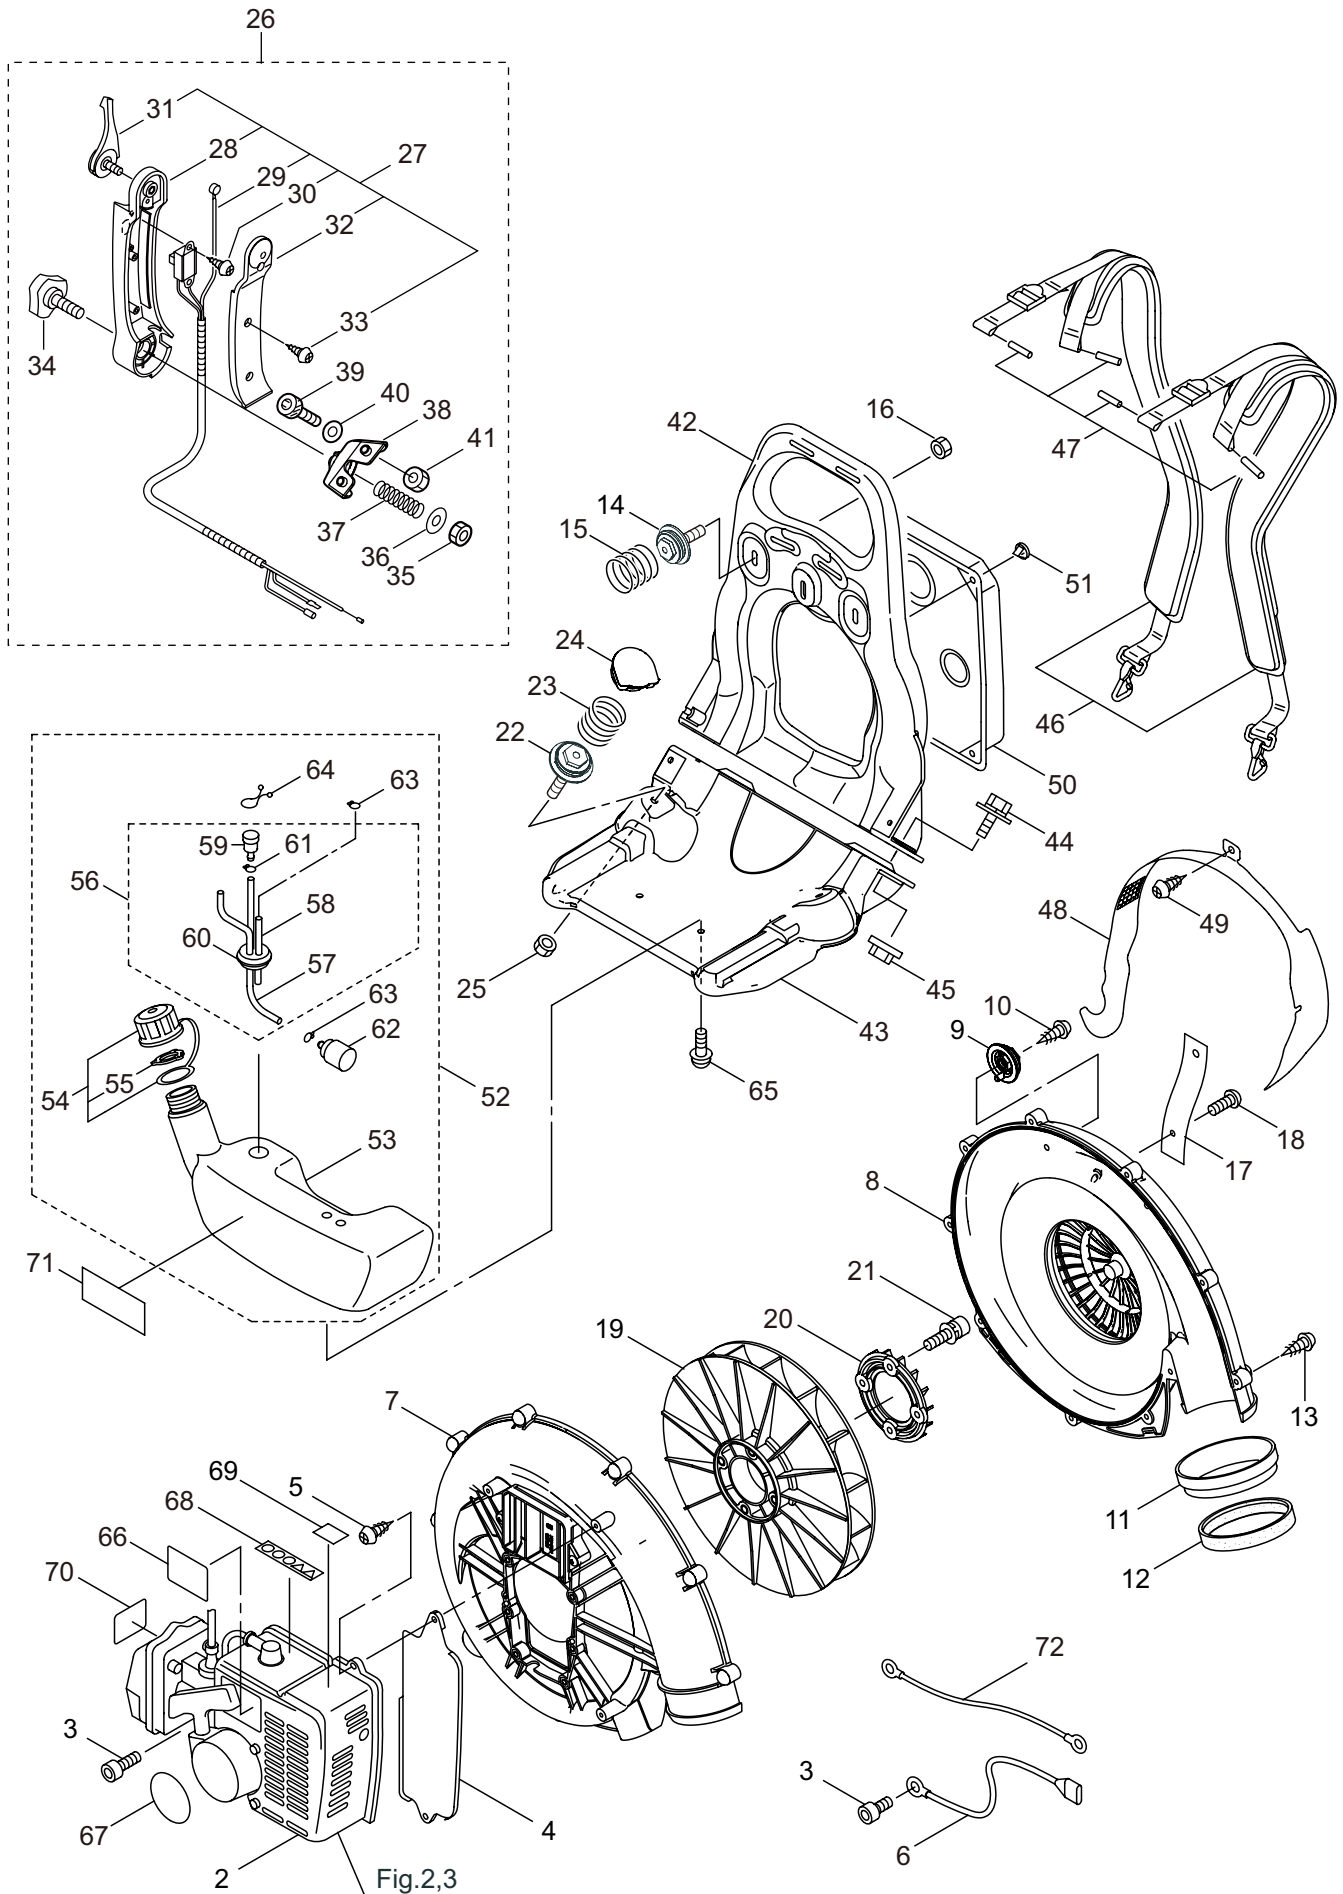

## CONTENTS

1. FRAME & BLOWER .....	1 ~ 4
2. ENGINE (CYLINDER, CRANKCASE) .....	5 ~ 8
3. ENGINE (CARBURETOR, MUFFLER) .....	9 ~ 12
4. ACCESSORIES, OPTIONAL PARTS .....	13 ~ 14

2015. 03.

P/N 524024

1. BL85-T-HA  
FRAME & BLOWER

Fig.2,3

Ref. No.	Part No.	Part Name	Q'ty	Remarks
1-1	395853	BL85-T-HA	1	
1-2	274534	Engine	1	TK065D-KG22
1-3	128142	Bolt	6	M6x30
1-4	125404	Gasket	1	
1-5	127295	Screw	3	M5x16(P-type)
1-6	108634	Ground Wire	1	AVS0.5Bx120
1-7	125405	Fan Case (Engine Side)	1	
1-8	131508	Fan Case (Frame Side)	1	
1-9	131512	Plug (A)	2	
1-10	131523	Tapping Screw	2	M5x20
1-11	119160	Collar	1	
1-12	119161	Rubber Band	1	
1-13	130420	Tapping Screw	10	M5x25
1-14	132121	Plug (C) Comp	2	
1-15	131514	Spring	2	
1-16	127228	Nut	2	M6
1-17	131516	Strap	1	
1-18	127238	Screw	1	M6x13
1-19	128908	Fan	1	
1-20	128910	Ring	1	
1-21	128911	Bolt	4	M6x40
1-22	132121	Plug (C) Comp	2	
1-23	131514	Spring	2	
1-24	131571	Plug (B)	2	
1-25	127228	Nut	2	M6
1-26	125421	Throttle Assembly	1	Incl.27-41
1-27	125445	Arm Assembly	1	Incl.28-33
1-28	123497	Arm	1	
1-29	125446	Throttle Wire	1	
1-30	120502	Tapping Screw	2	
1-31	125783	Throttle Lever	1	
1-32	123498	Cover	1	
1-33	120517	Tapping Screw	3	
1-34	110271	Knob Bolt	1	M8x45
1-35	107581	Nylon Nut	1	M8
1-36	128212	Washer	1	8.5x30xT2.3
1-37	120721	Spring	1	
1-38	125423	Holder	1	
1-39	125589	Cap Screw	2	M5x16
1-40	127210	Washer	2	5.3x16xt1.6
1-41	125621	Nut	2	M5
1-42	130766	Backpack Frame A	1	
1-43	125429	Backpack Frame B	1	
1-44	127301	Bolt	4	M6x20(SM)
1-45	127228	Nut	4	M6

## 2. BL85-T-HA ENGINE CYLINDER, CRANKCASE

Ref. No.	Part No.	Part Name	Q'ty	Remarks
2-46	416177	Screw	1	
2-47	426350	Washer	1	
2-48	419588	Screw	4	
2-49	419583	Starting Pulley	1	Incl.50-52
2-50	419581	Pawl	2	
2-51	944226	Snap Ring	2	
2-52	416281	Spring	2	