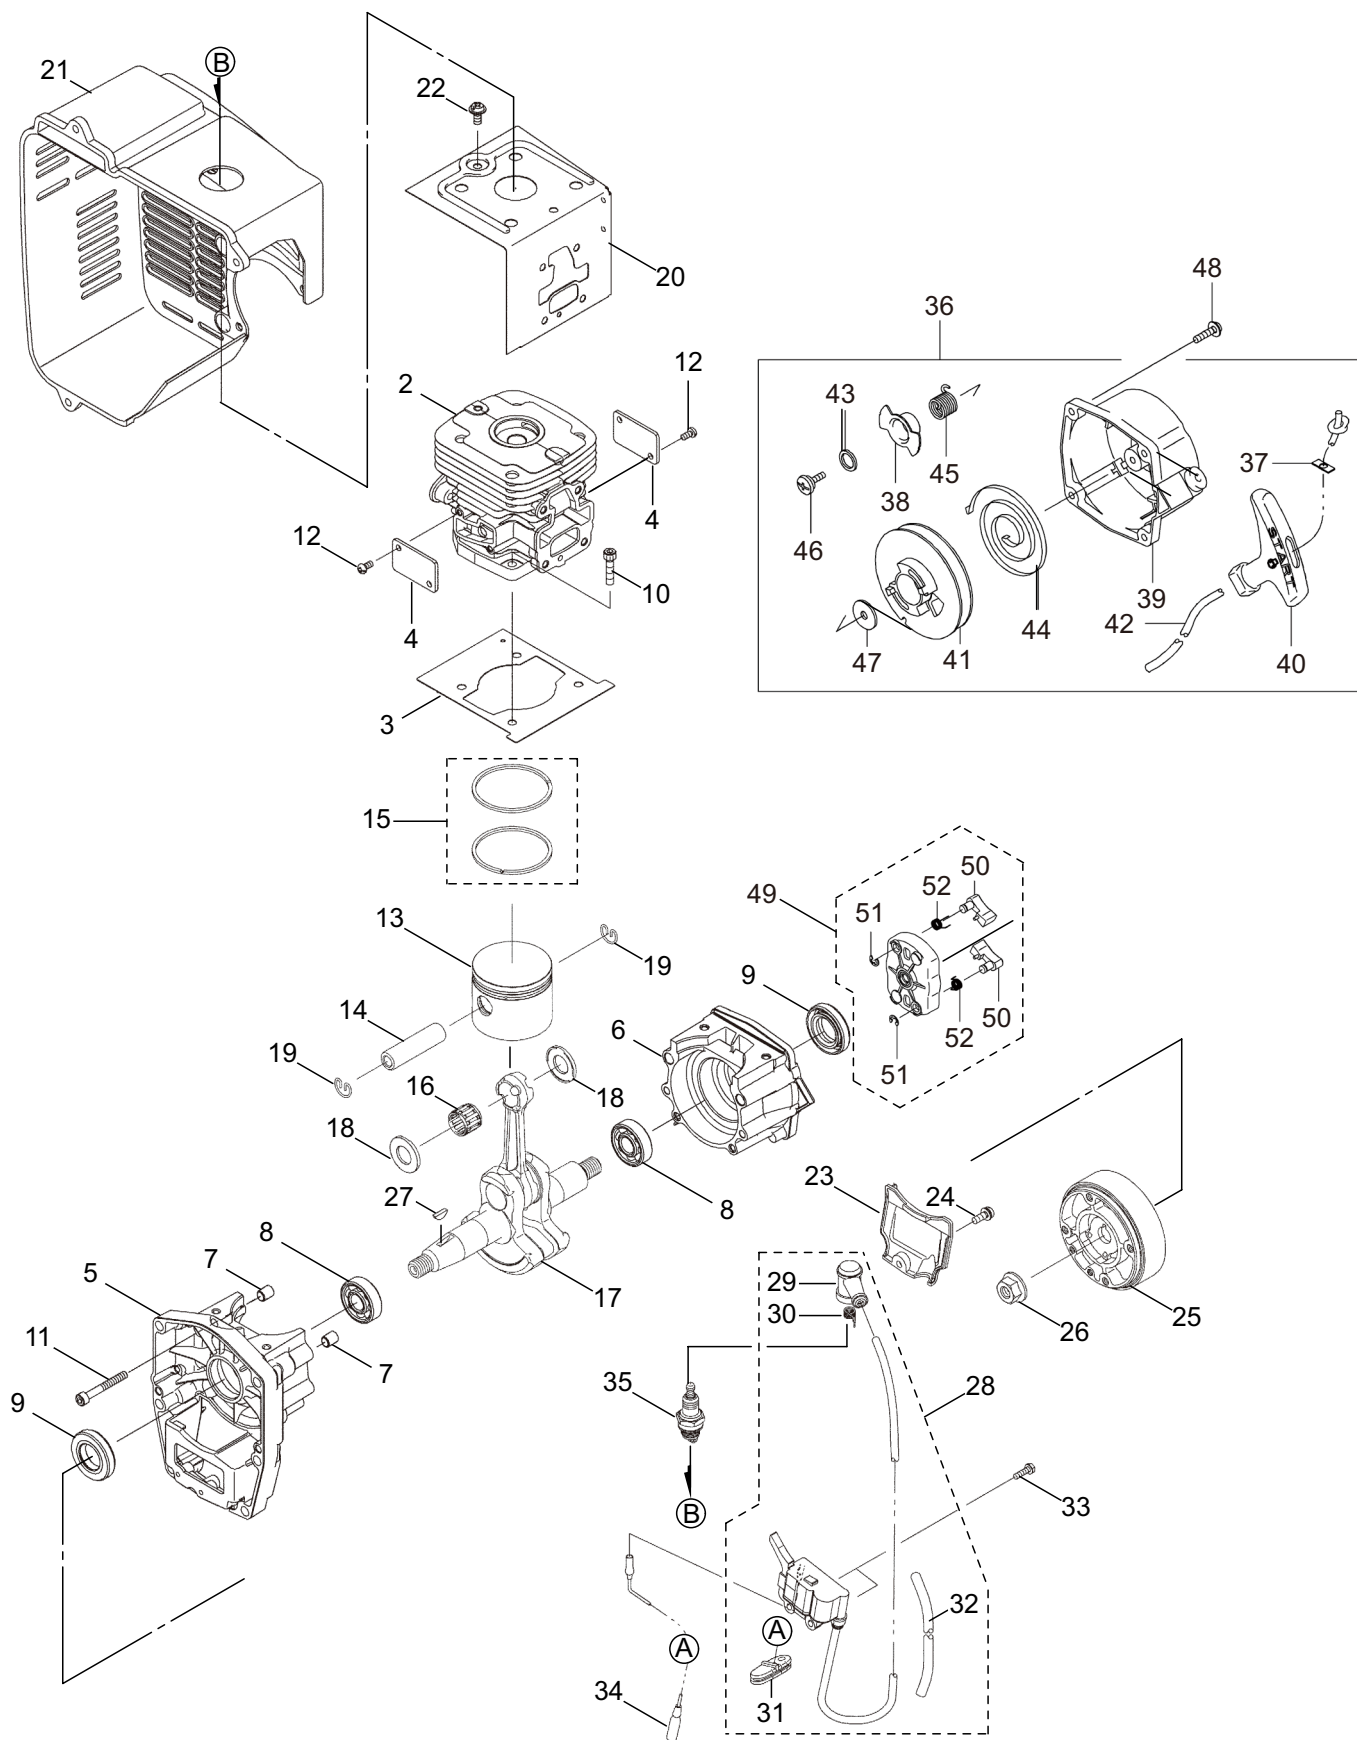

2. BL85-T-HA ENGINE CYLINDER, CRANKCASE

Ref. No.	Part No.	Part Name	Q'ty	Remarks
2-1	274534	Engine	1	TK065D-KG22
2-2	426073	Cylinder	1	
2-3	426074	Gasket	1	
2-4	426075	Plate	2	
2-5	426076	Crankcase	1	
2-6	426077	Crankcase	1	
2-7	419524	Pin	2	
2-8	426078	Bearing	2	#6303C3
2-9	419527	Oil Seal	2	
2-10	416110	Bolt, Socket	4	5x20
2-11	426079	Bolt	4	5x40
2-12	416111	Screw	4	4x8
2-13	426080	Piston	1	
2-14	649322	Piston Pin	1	
2-15	426081	Piston Ring Set	1	
2-16	649325	Bearing	1	
2-17	426082	Crankshaft Ass'y	1	
2-18	426083	Spacer	2	
2-19	419536	Snap Ring	2	
2-20	426084	Shroud	1	
2-21	426342	Shroud	1	
2-22	419543	Screw	1	5x12
2-23	426086	Cover	1	
2-24	419529	Screw	1	
2-25	426087	Flywheel	1	
2-26	419554	Nut	1	10mm
2-27	419549	Key	1	
2-28	426090	Ignition Coil Ass'y	1	Incl.29-32
2-29	426088	Spark Plug Cap	1	
2-30	426089	Tarminal	1	
2-31	426093	Grommet	1	
2-32	426094	Tube	1	
2-33	419552	Bolt	2	4x14
2-34	426091	Lead Wire	1	
2-35	426092	Spark Plug	1	BPMR7A-9
2-36	426346	Recoil Starter Ass'y	1	Incl.37-47
2-37	944502	Plate	1	
2-38	426344	Retainer	1	
2-39	426345	Starter Case	1	
2-40	998437	Grip	1	
2-41	426347	Reel	1	
2-42	419586	Rope	1	
2-43	944978	Thrust Washer	1	
2-44	426348	Spiral Spring	1	
2-45	426349	Spring	1