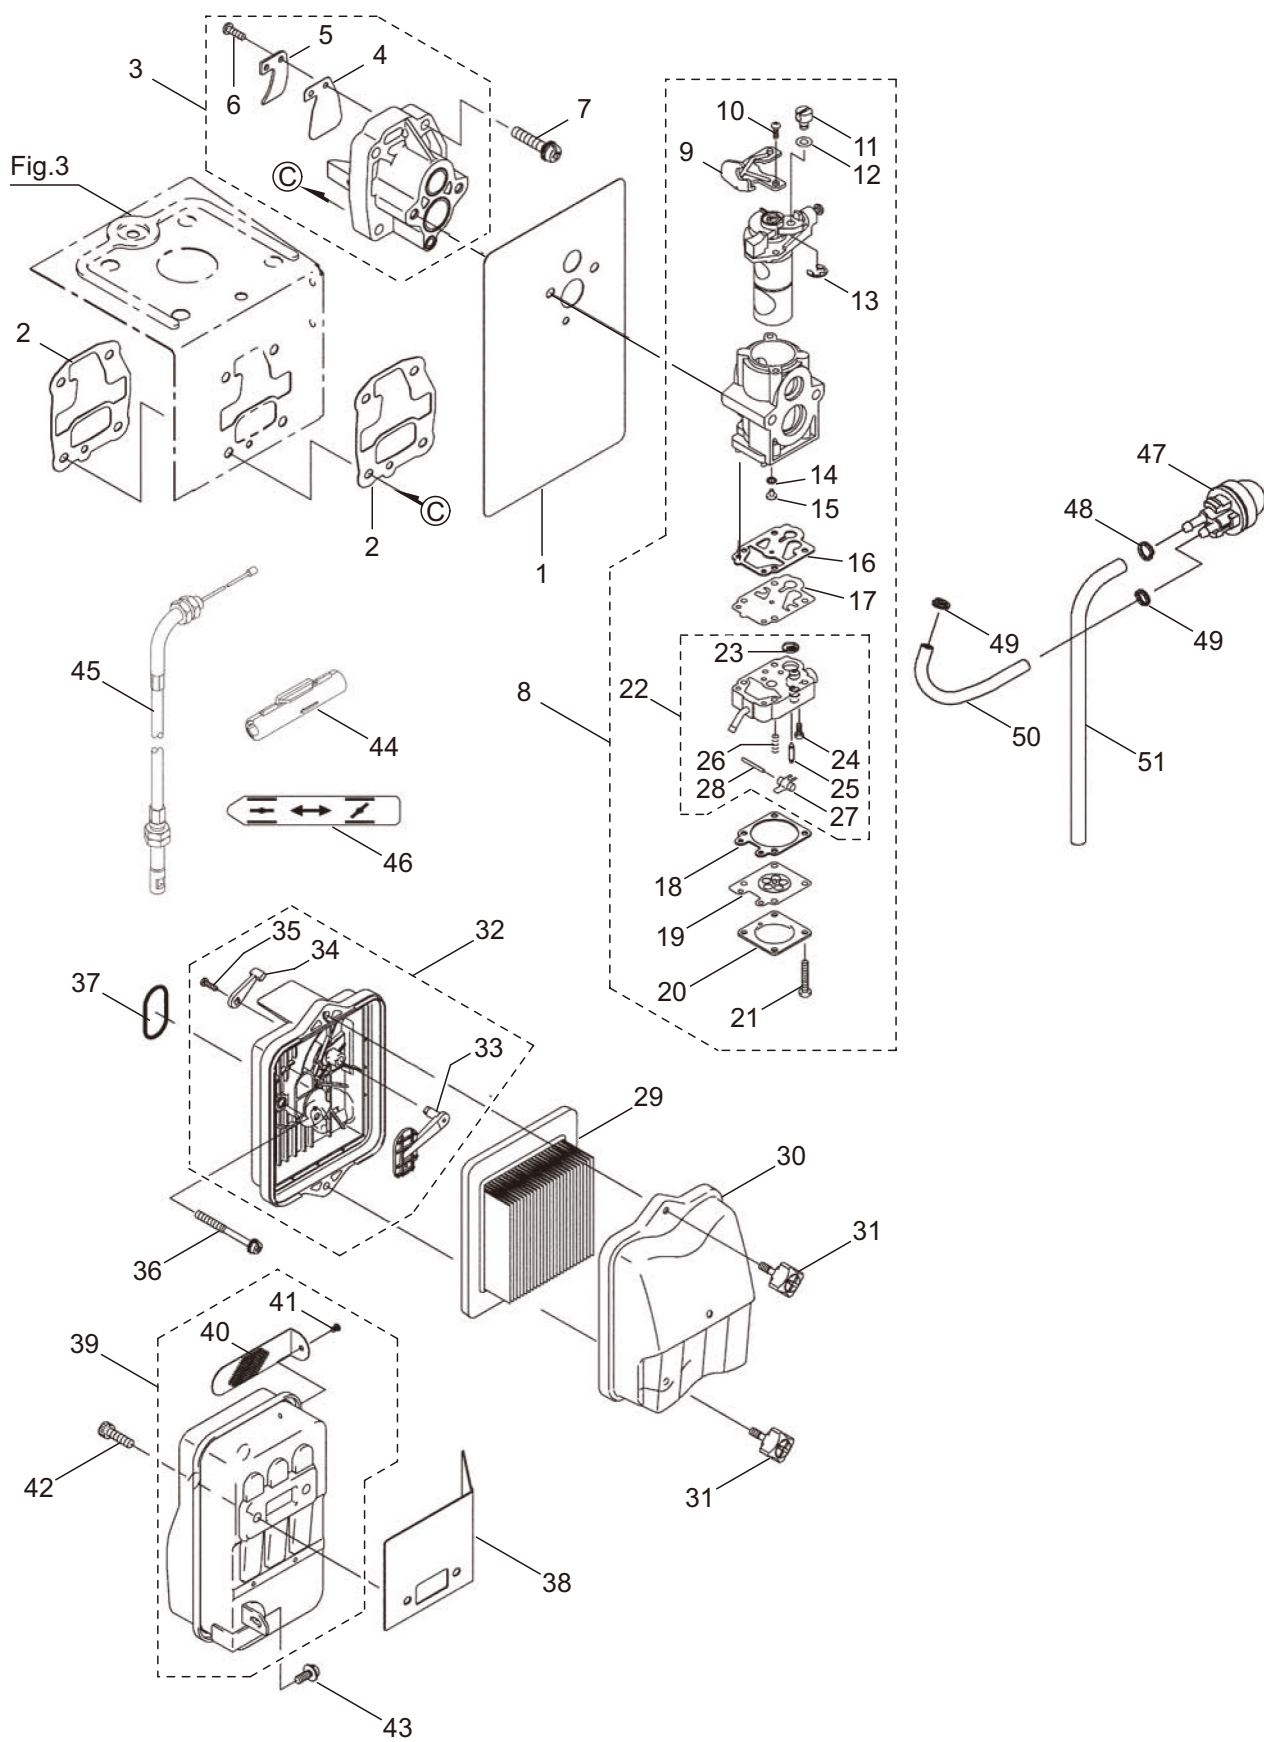

3. BL85-T-HA ENGINE CARBURETOR, MUFFLER

Ref. No.	Part No.	Part Name	Q'ty	Remarks
3-46	419590	Label	1	
3-47	415374	Priming Pump	1	
3-48	419579	Clamp	1	
3-49	419580	Clamp	2	
3-50	649368	Tube	1	2.3x5x93
3-51	415375	Tube	1	3x6x145