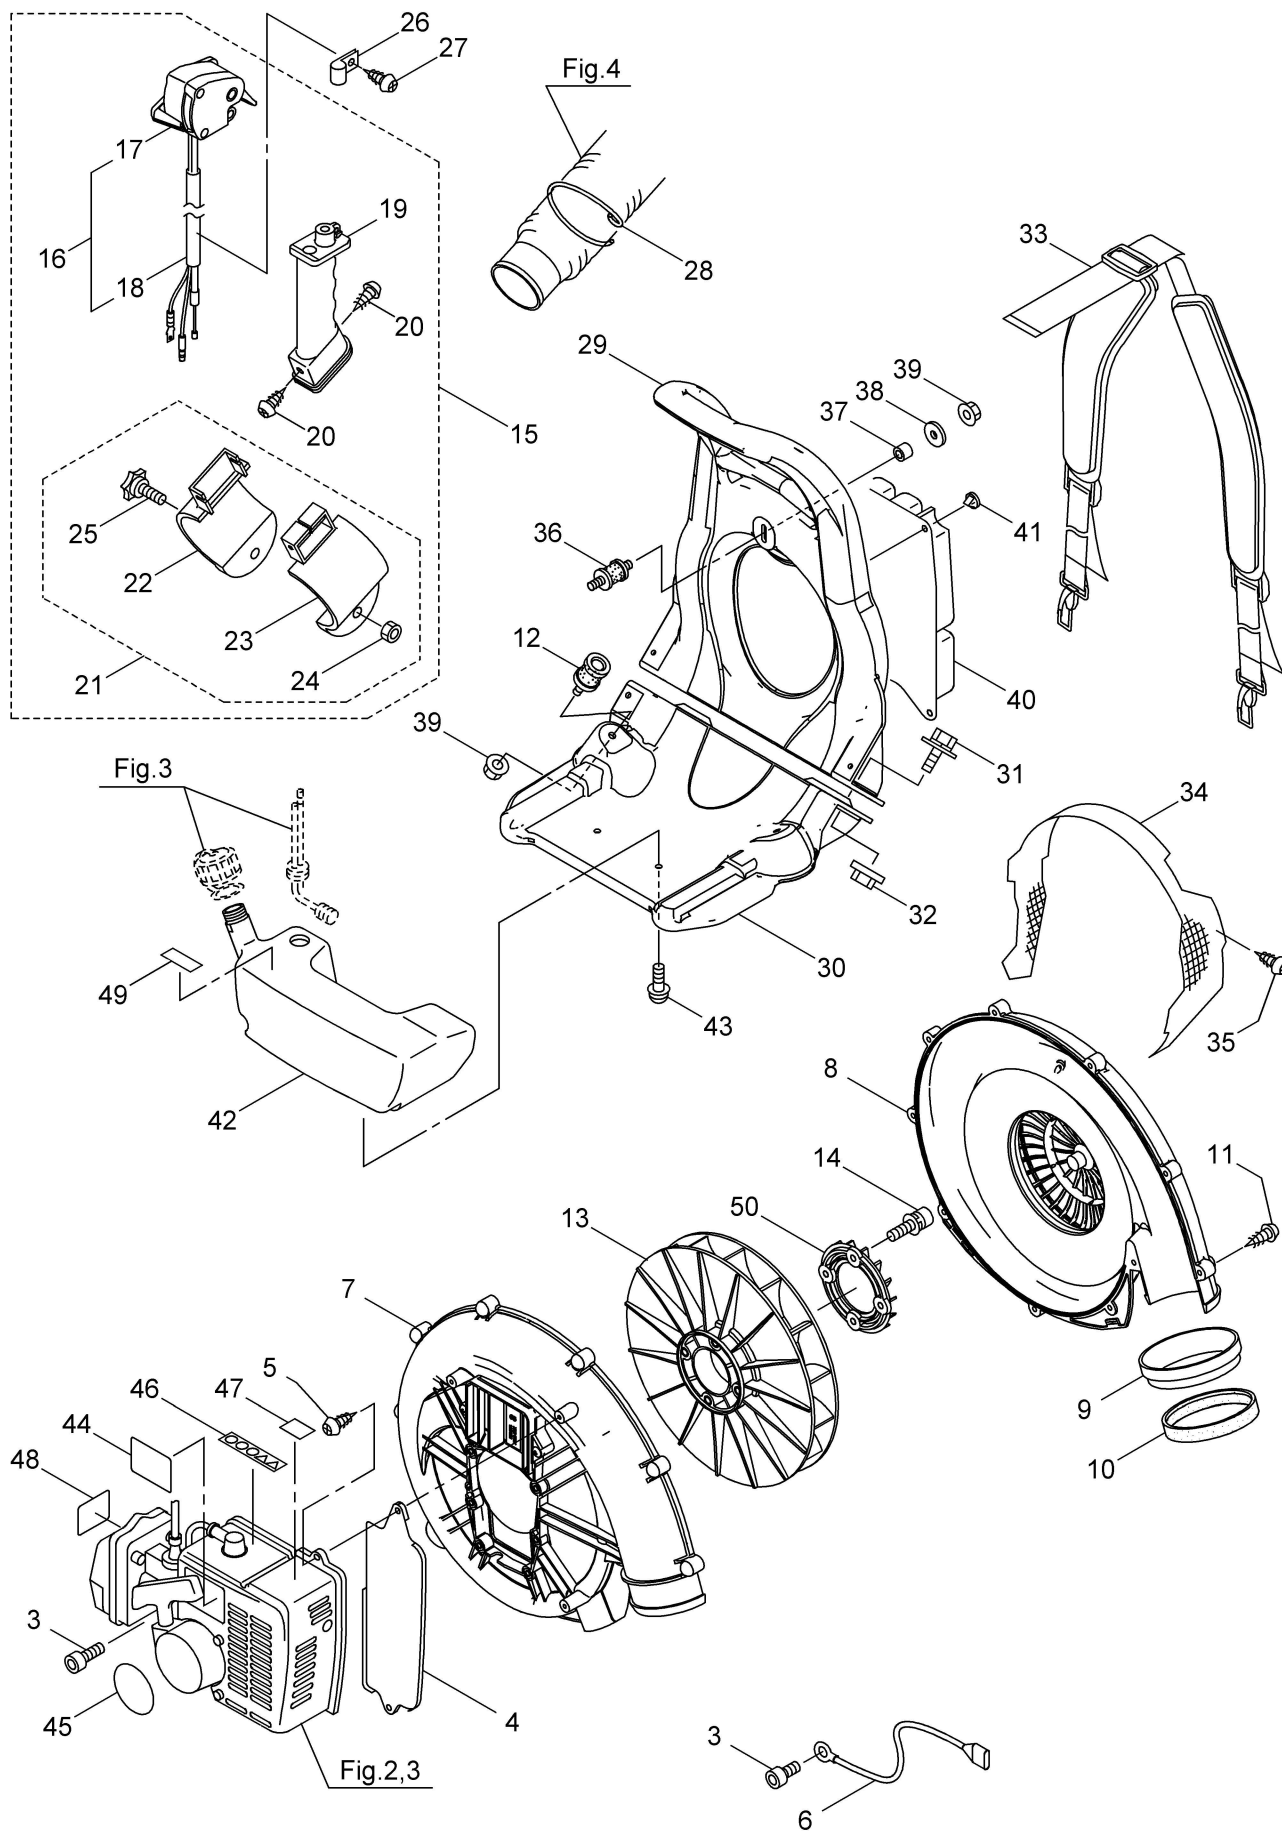

Ref.No.	Parts No.	Parts Name	Q'ty	Remarks
1-3	125588	Bolt	6	M6X30
1-4	125404	Gasket	1	
1-5	127295	Tapping Screw	3	M5X16(P-type)
1-6	108634	Earth Code	1	
1-7	125405	Fan Case (Engine Side)	1	
1-8	125410	Fan Case (Frame Side)	1	
1-9	119160	Collar	1	
1-10	119161	Band	1	
1-11	089538	Tapping Screw	10	M5X25
1-12	120615	Buffer	2	
1-13	128908	Fan	1	
1-14	128911	Bolt	4	M6X40(W12XT2)
1-15	125755	Throttle, Ass'y	1	Incl.16-25
1-16	125782	Throttle Lever, Ass'y	1	Incl.17,18
1-17	125756	Throttle, Ass'y	1	
1-18	125757	Throttle Wire, Ass'y	1	
1-19	118811	Knob	1	
1-20	127297	Tapping Screw	2	M5X20
1-21	122609	Band	1	Incl.22-25
1-22	122414	Band (A)	1	
1-23	122416	Band (B)	1	
1-24	127298	Nut	1	M6
1-25	127299	Knob Bolt	1	M6X30L
1-26	126049	Clamp	1	
1-27	127300	Tapping Screw	1	M5X18
1-28	128924	Clamp	1	
1-29	125427	Backpack Frame A	1	
1-30	125429	Backpack Frame B	1	
1-31	127301	Bolt	4	M6X20(SM)
1-32	127228	Nut	4	M6
1-33	125432	Shoulder Strap Assembly	1	
1-34	127728	Sheet	1	
1-35	127786	Tapping Screw	2	M5X12
1-36	101877	Buffer	1	30-M6X14
1-37	120616	Collar	1	6.2X7.8X7
1-38	120617	Packing	1	
1-39	127228	Nut	3	M6
1-40	119177	Cushion Pad	1	
1-41	100749	Fastener	4	#7
1-42	127673	Fuel Tank	1	
1-43	125561	Tapping Screw	2	M5X14(W16XT1.6)
1-44	128919	Label	1	BL8200
1-45	123954	Label	1	

1. BL8200-SP FRAME & BLOWER