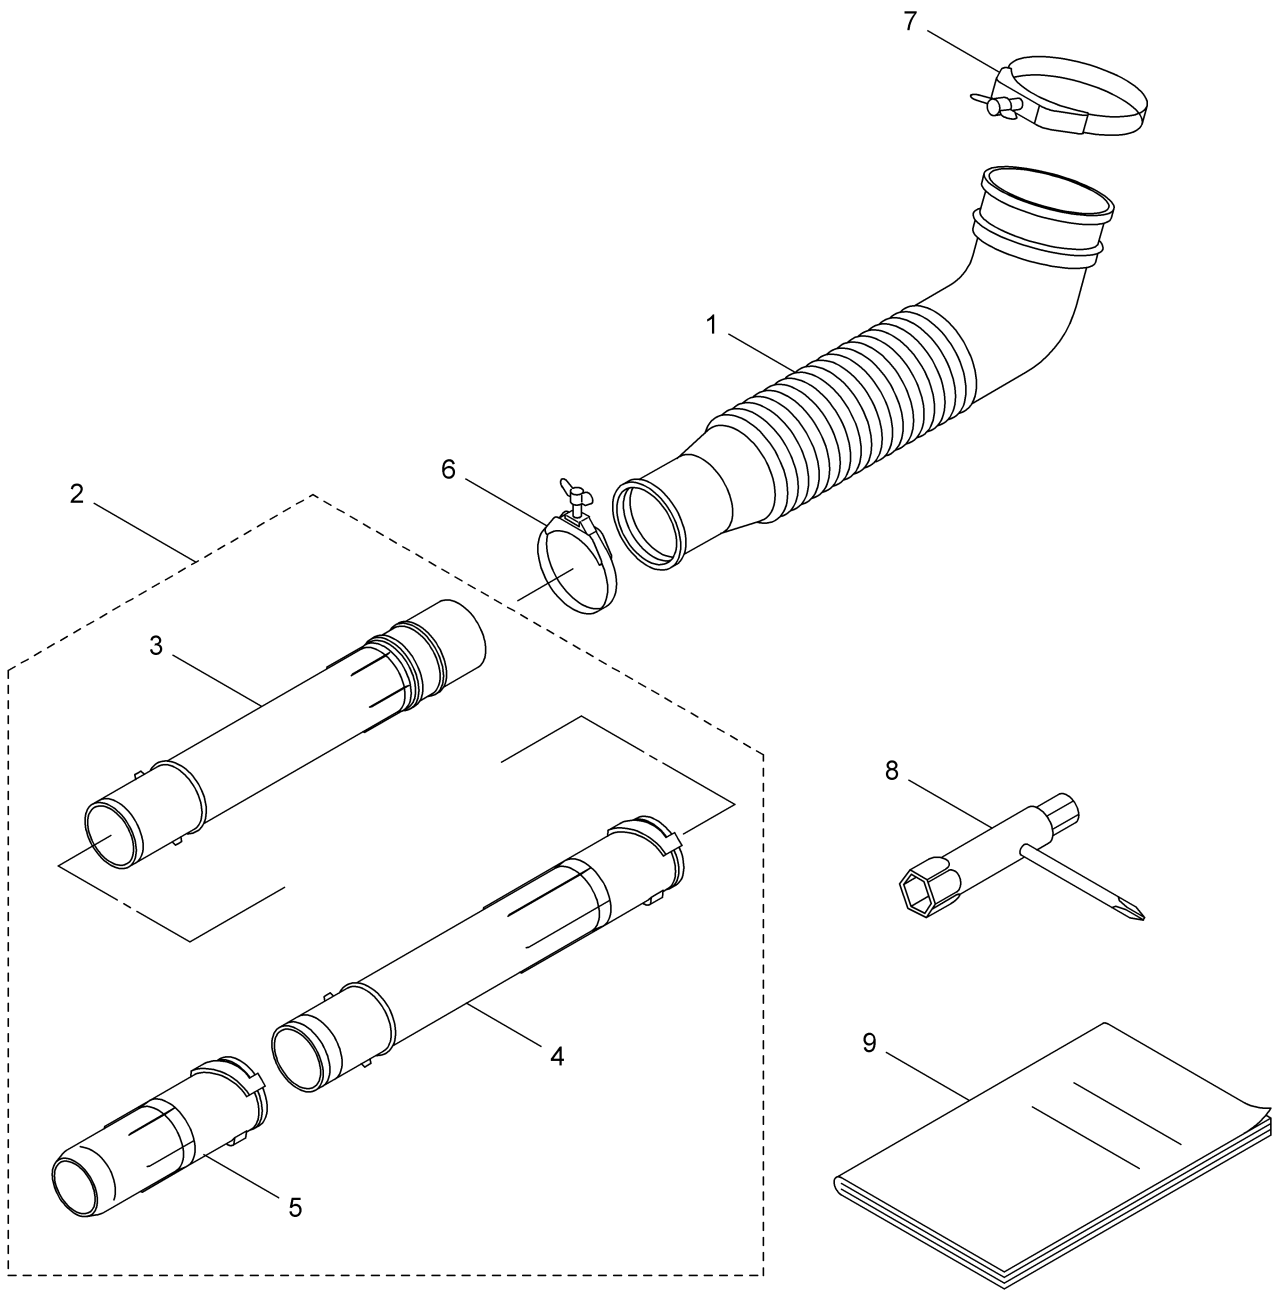

Ref.No.	Parts No.	Parts Name	Q'ty	Remarks
3-46	649364	Tank Cap Ass'y	1	51048-2083
3-47	625872	Fuel Filter	1	49019-2085
3-48	632199	Joint	1	59071-2132
3-49	944177	Clamp	1	92037-2139
3-50	597949	Fuel Tank Grommet	1	92071-2142
3-51	649366	Clamp	2	92171-2073
3-52	649369	Tube	1	3X5X305 92192-2088
3-53	649367	Tube	1	3X6X145 92190-2173
3-54	649368	Tube	1	2.3X5X93 92192-2086
3-55	649365	Clamp	2	92170-2110
3-56	649363	Priming Pump	1	49043-2073
3-57	212250	Joint Case	1	32099-2326
3-58	649337	Throttle Cable	1	54012-2629
3-59	598438	Label	1	56031-2468

4. BL8200-SP ACCESSORIES & OPTIONAL PARTS