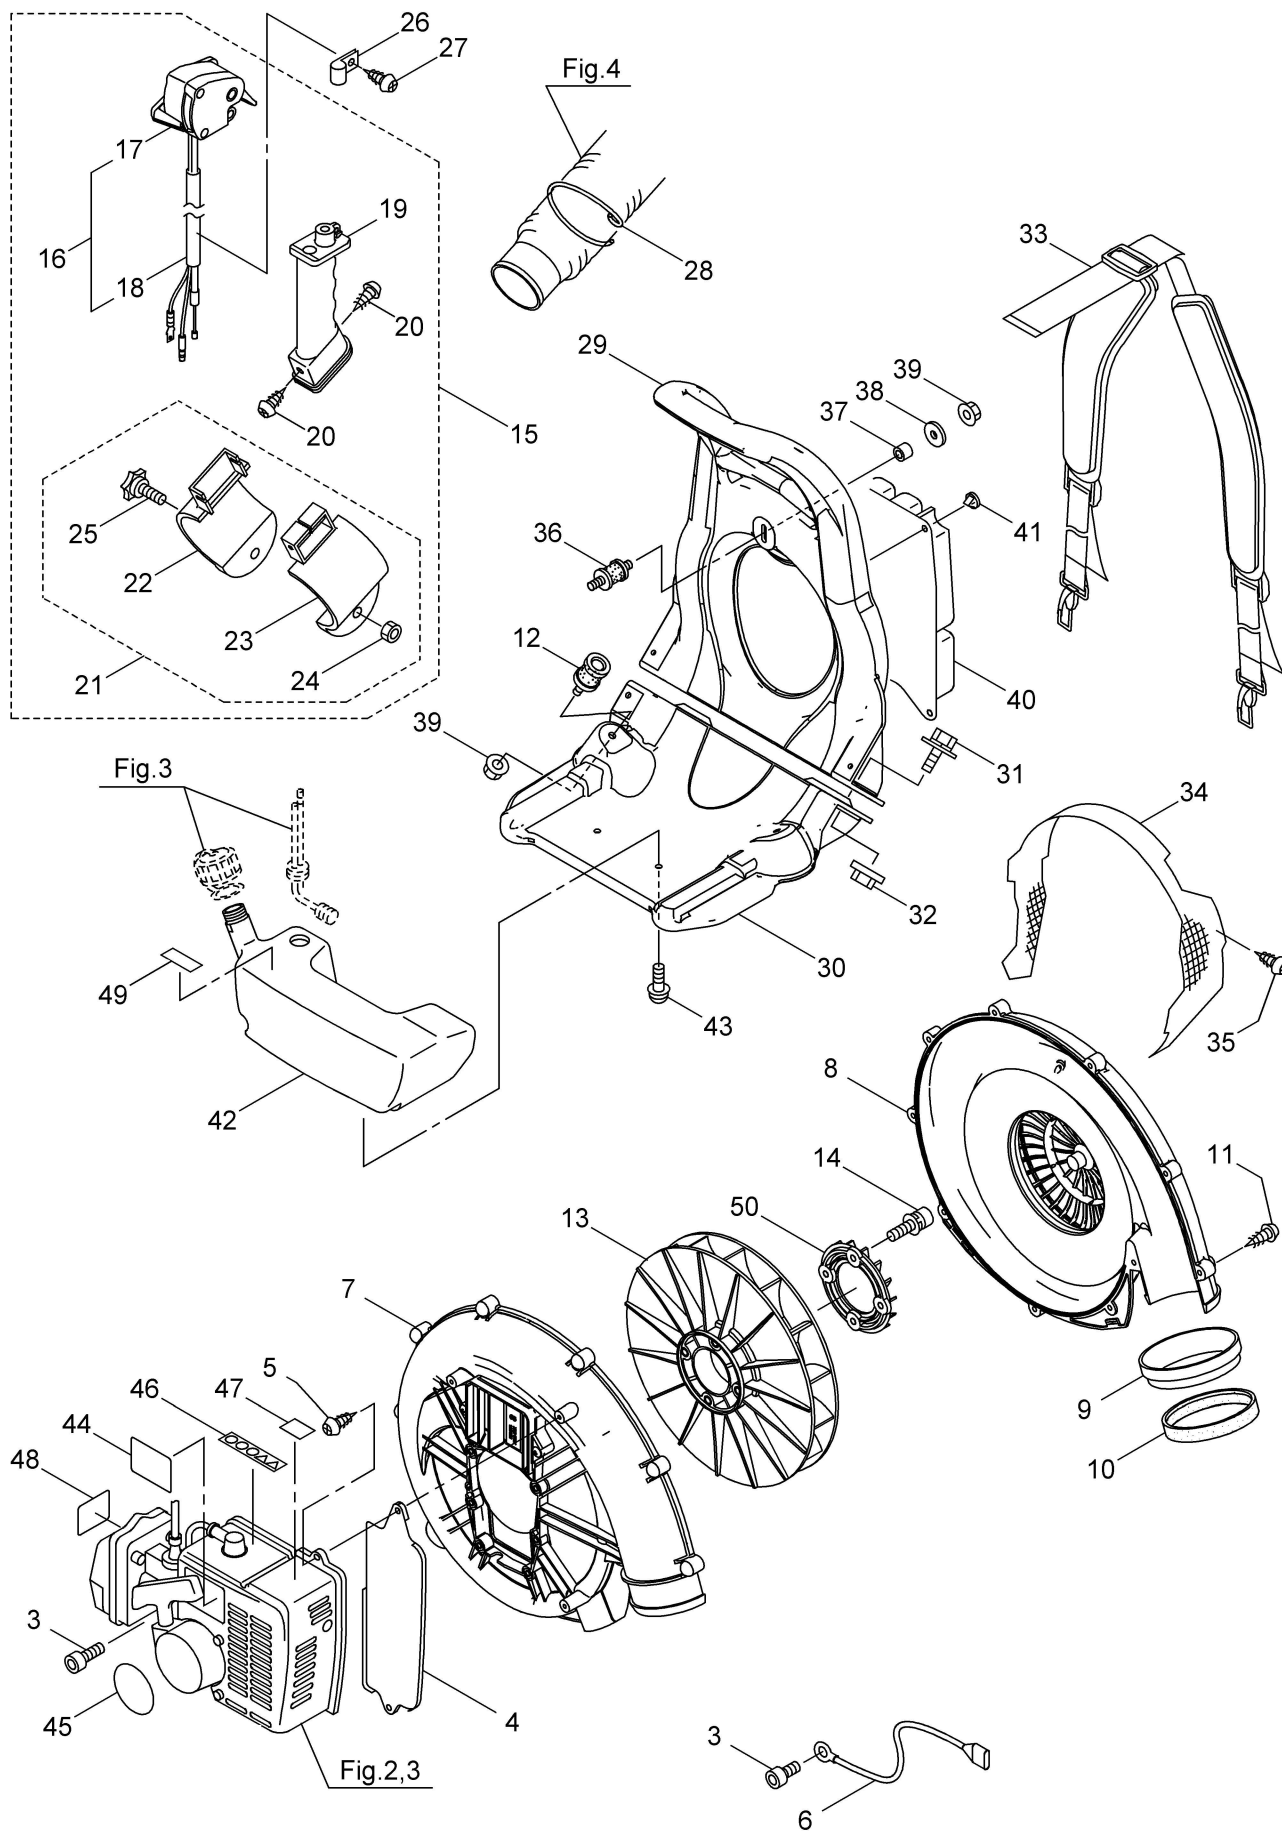

1. BL8200-SP FRAME & BLOWER

Ref.No.	Parts No.	Parts Name	Q'ty	Remarks
1-3	125588	Bolt	6	M6X30
1-4	125404	Gasket	1	
1-5	127295	Tapping Screw	3	M5X16(P-type)
1-6	108634	Earth Code	1	
1-7	125405	Fan Case (Engine Side)	1	
1-8	125410	Fan Case (Frame Side)	1	
1-9	119160	Collar	1	
1-10	119161	Band	1	
1-11	089538	Tapping Screw	10	M5X25
1-12	120615	Buffer	2	
1-13	128908	Fan	1	
1-14	128911	Bolt	4	M6X40(W12XT2)
1-15	125755	Throttle, Ass'y	1	Incl.16-25
1-16	125782	Throttle Lever, Ass'y	1	Incl.17,18
1-17	125756	Throttle, Ass'y	1	
1-18	125757	Throttle Wire, Ass'y	1	
1-19	118811	Knob	1	
1-20	127297	Tapping Screw	2	M5X20
1-21	122609	Band	1	Incl.22-25
1-22	122414	Band (A)	1	
1-23	122416	Band (B)	1	
1-24	127298	Nut	1	M6
1-25	127299	Knob Bolt	1	M6X30L
1-26	126049	Clamp	1	
1-27	127300	Tapping Screw	1	M5X18
1-28	128924	Clamp	1	
1-29	125427	Backpack Frame A	1	
1-30	125429	Backpack Frame B	1	
1-31	127301	Bolt	4	M6X20(SM)
1-32	127228	Nut	4	M6
1-33	125432	Shoulder Strap Assembly	1	
1-34	127728	Sheet	1	
1-35	127786	Tapping Screw	2	M5X12
1-36	101877	Buffer	1	30-M6X14
1-37	120616	Collar	1	6.2X7.8X7
1-38	120617	Packing	1	
1-39	127228	Nut	3	M6
1-40	119177	Cushion Pad	1	
1-41	100749	Fastener	4	#7
1-42	127673	Fuel Tank	1	
1-43	125561	Tapping Screw	2	M5X14(W16XT1.6)
1-44	128919	Label	1	BL8200
1-45	123954	Label	1