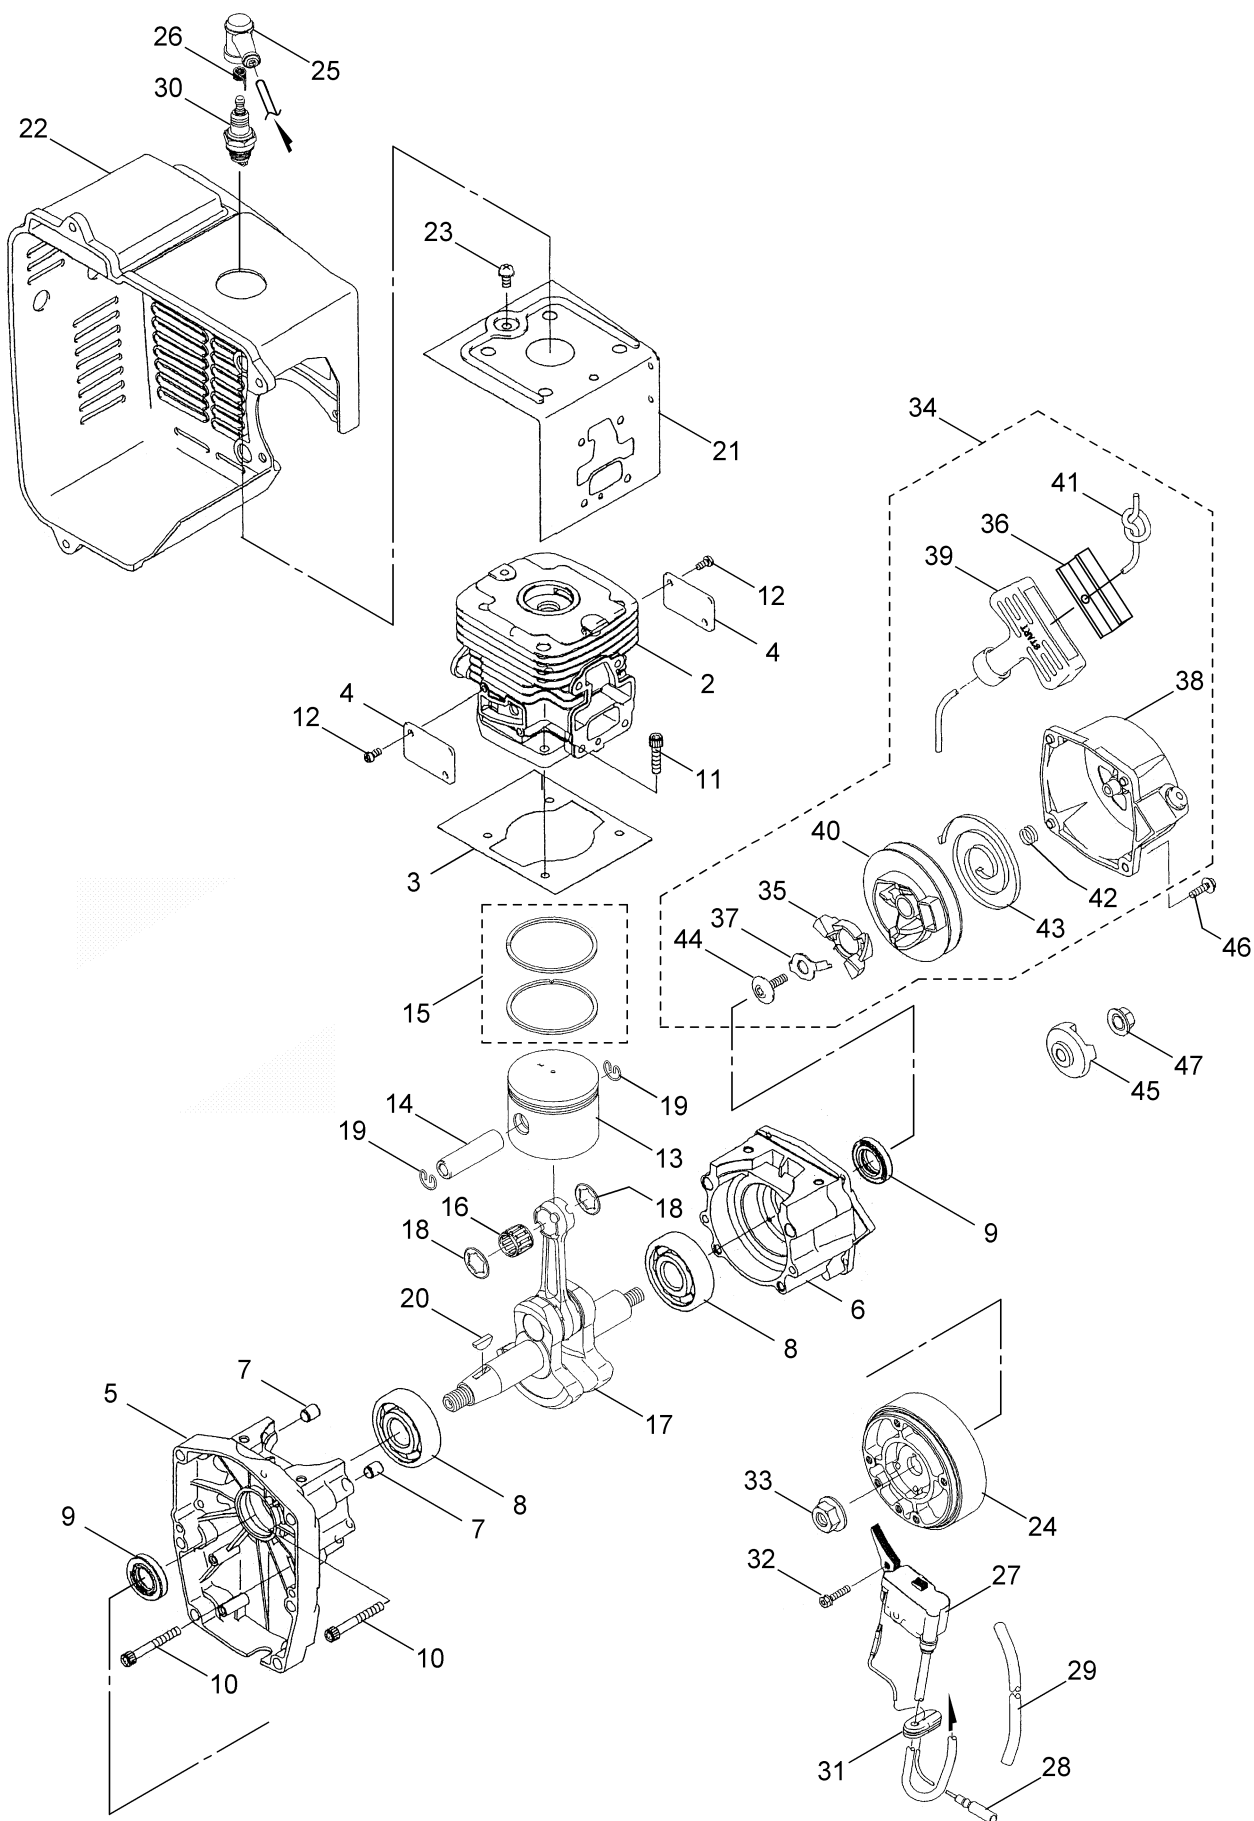

Ref.No.	Parts No.	Parts Name	Q'ty	Remarks
2-2	649312	Cylinder	1	11005-2157
2-3	649313	Gasket	1	11061-2138
2-4	649314	Plate	2	13271-2258
2-5	414427	Crankcase	1	14080-2072
2-6	414428	Crankcase	1	14080-2073
2-7	573908	Pin	2	92043-1302
2-8	649317	Ball Bearing	2	6303C3 92045-2268
2-9	414429	Oil Seal	2	17X30X7 92049-2271
2-10	414431	Bolt-Socket	4	5X40 120CB0540
2-11	414430	Bolt-Socket	4	5X20 120CB0520
2-12	410897	Screw	4	4X8 214AA0408
2-13	649321	Piston	1	13001-2163
2-14	649322	Piston Pin	1	13002-2093
2-15	649323	Piston Ring Set	1	13008-6066
2-16	649325	Bearing	1	13033-2063
2-17	414432	Crankshaft Ass'y	1	49119-2244
2-18	414433	Spacer	2	11.2X18.5X0.9 92026-2362
2-19	943307	Snap Ring	2	92033-2058
2-20	071695	Woodruff Key	1	510A3200
2-21	649329	Shroud	1	49089-2607
2-22	400923	Shroud	1	49089-2617
2-23	414435	Screw	1	5X10 241AA0510
2-24	414436	Flywheel	1	21050-2325
2-25	591532	Spark Plug Cap	1	21130-2056
2-26	591533	Terminal	1	21169-2051
2-27	649331	Ignition Coil Ass'y	1	21171-2244
2-28	649332	Lead Wire	1	26011-2379
2-29	998411	Tube	1	6X7.4X300L 92059-2233
2-30	649333	Spark Plug	1	BPMR7A 92070-2113
2-31	649334	Grommet	1	92071-2164
2-32	649335	Bolt	2	4X20 92153-2079
2-33	649336	Nut	1	M10 92210-1325
2-34	400921	Recoil Starter	1	Incl.35-44 49088-2557
2-35	649370	Pawl	1	13165-2101
2-36	400919	Plate	1	13183-2007
2-37	649371	Retainer	1	14020-2113
2-38	649372	Case	1	32099-2400
2-39	400920	Grip	1	46075-2157
2-40	649376	Reel	1	59101-2117
2-41	649377	Rope	1	3.5X1000 59106-2174
2-42	649378	Spring	1	92145-2142
2-43	400922	Spring	1	92145-2159
2-44	649380	Screw	1	92172-2083
2-45	649374	Starting Pulley	1	49080-2198