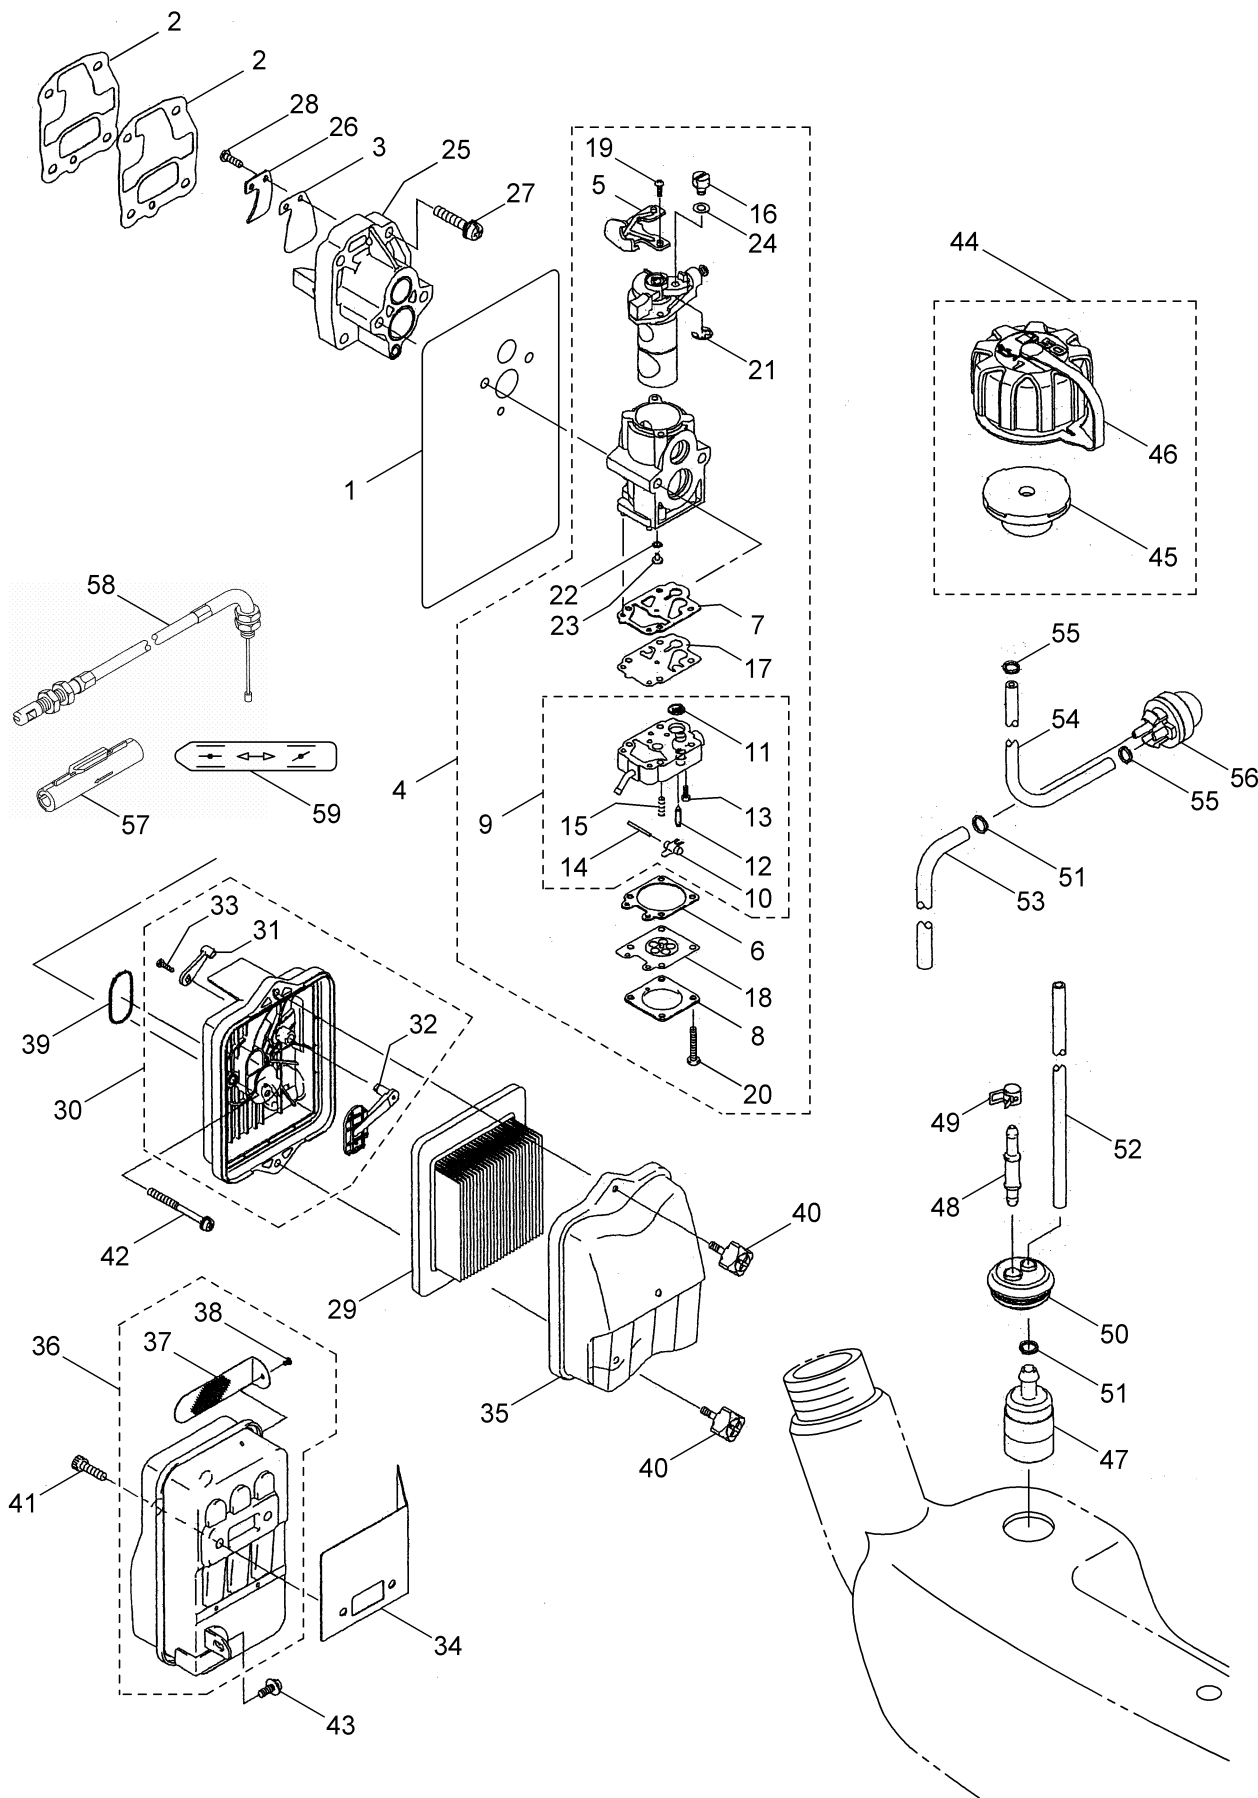

3. BL8200-SP ENGINE (TK065D-AG22) CARBURETOR, AIR FILTER

Ref.No.	Parts No.	Parts Name	Q'ty	Remarks
3-1	412446	Gasket	1	11061-2183
3-2	400925	Gasket	2	11061-2163
3-3	649342	Reed Valve	1	12022-2059
3-4	649344	Carburetor Ass'y	1	Incl.5-24 15003-2970
3-5	649338	Bracket	1	11053-2066
3-6	649339	Gasket	1	11060-2456
3-7	634350	Gasket	1	11061-2054
3-8	649343	Cover	1	14025-2157
3-9	649346	Body	1	Incl.10-15 16160-2138
3-10	624429	Lever	1	16055-2051
3-11	624430	Filter	1	14043-2051
3-12	624431	Float Valve	1	16030-2078
3-13	624432	Screw	1	92009-2336
3-14	624433	Pin	1	92043-2094
3-15	624434	Spring	1	92144-2308
3-16	598415	Arm	1	21083-2073
3-17	577185	Diaphragm	1	43028-2067
3-18	634357	Diaphragm	1	43028-2090
3-19	577179	Screw	2	92009-2277
3-20	649348	Screw	4	92009-2438
3-21	577175	Snap Ring	1	92033-2078
3-22	577182	O-Ring	1	92055-2147
3-23	649349	Main Jet	1	#55.5 92063-2461
3-24	624532	Washer	1	92200-2074
3-25	400926	Insulator	1	16073-2234
3-26	649347	Stopper	1	32085-2105
3-27	577361	Screw	4	M5X25 92009-2235
3-28	649350	Screw	1	M3X12 92172-2091
3-29	649351	Element Ass'y	1	11029-2021
3-30	414447	Air Filter Case Ass'y	1	Incl.31-33 11038-2095
3-31	649355	Lever	1	13168-2493
3-32	649356	Valve	1	16126-2240
3-33	649358	Screw	1	M3X10 92009-2359
3-34	649353	Gasket	1	11061-2159
3-35	649354	Cap	1	11065-2116
3-36	649357	Muffler Ass'y	1	Incl.37,38 49069-2412
3-37	400927	Spark Arrester	1	18077-2131
3-38	400918	Screw	1	92009-2411
3-39	649359	O-Ring	1	92055-2205
3-40	649360	Bolt	2	M5X18 92153-2107
3-41	414450	Bolt-Socket	2	6X20 120CB0620
3-42	414451	Screw	2	5X55 234AA0555
3-43	414452	Screw	1	5X14 242AA0514
3-44	414453	Fuel Tank Cap Ass'y	1	Incl.45,46 99996-6089
3-45	649362	Breather	1	14069-2088