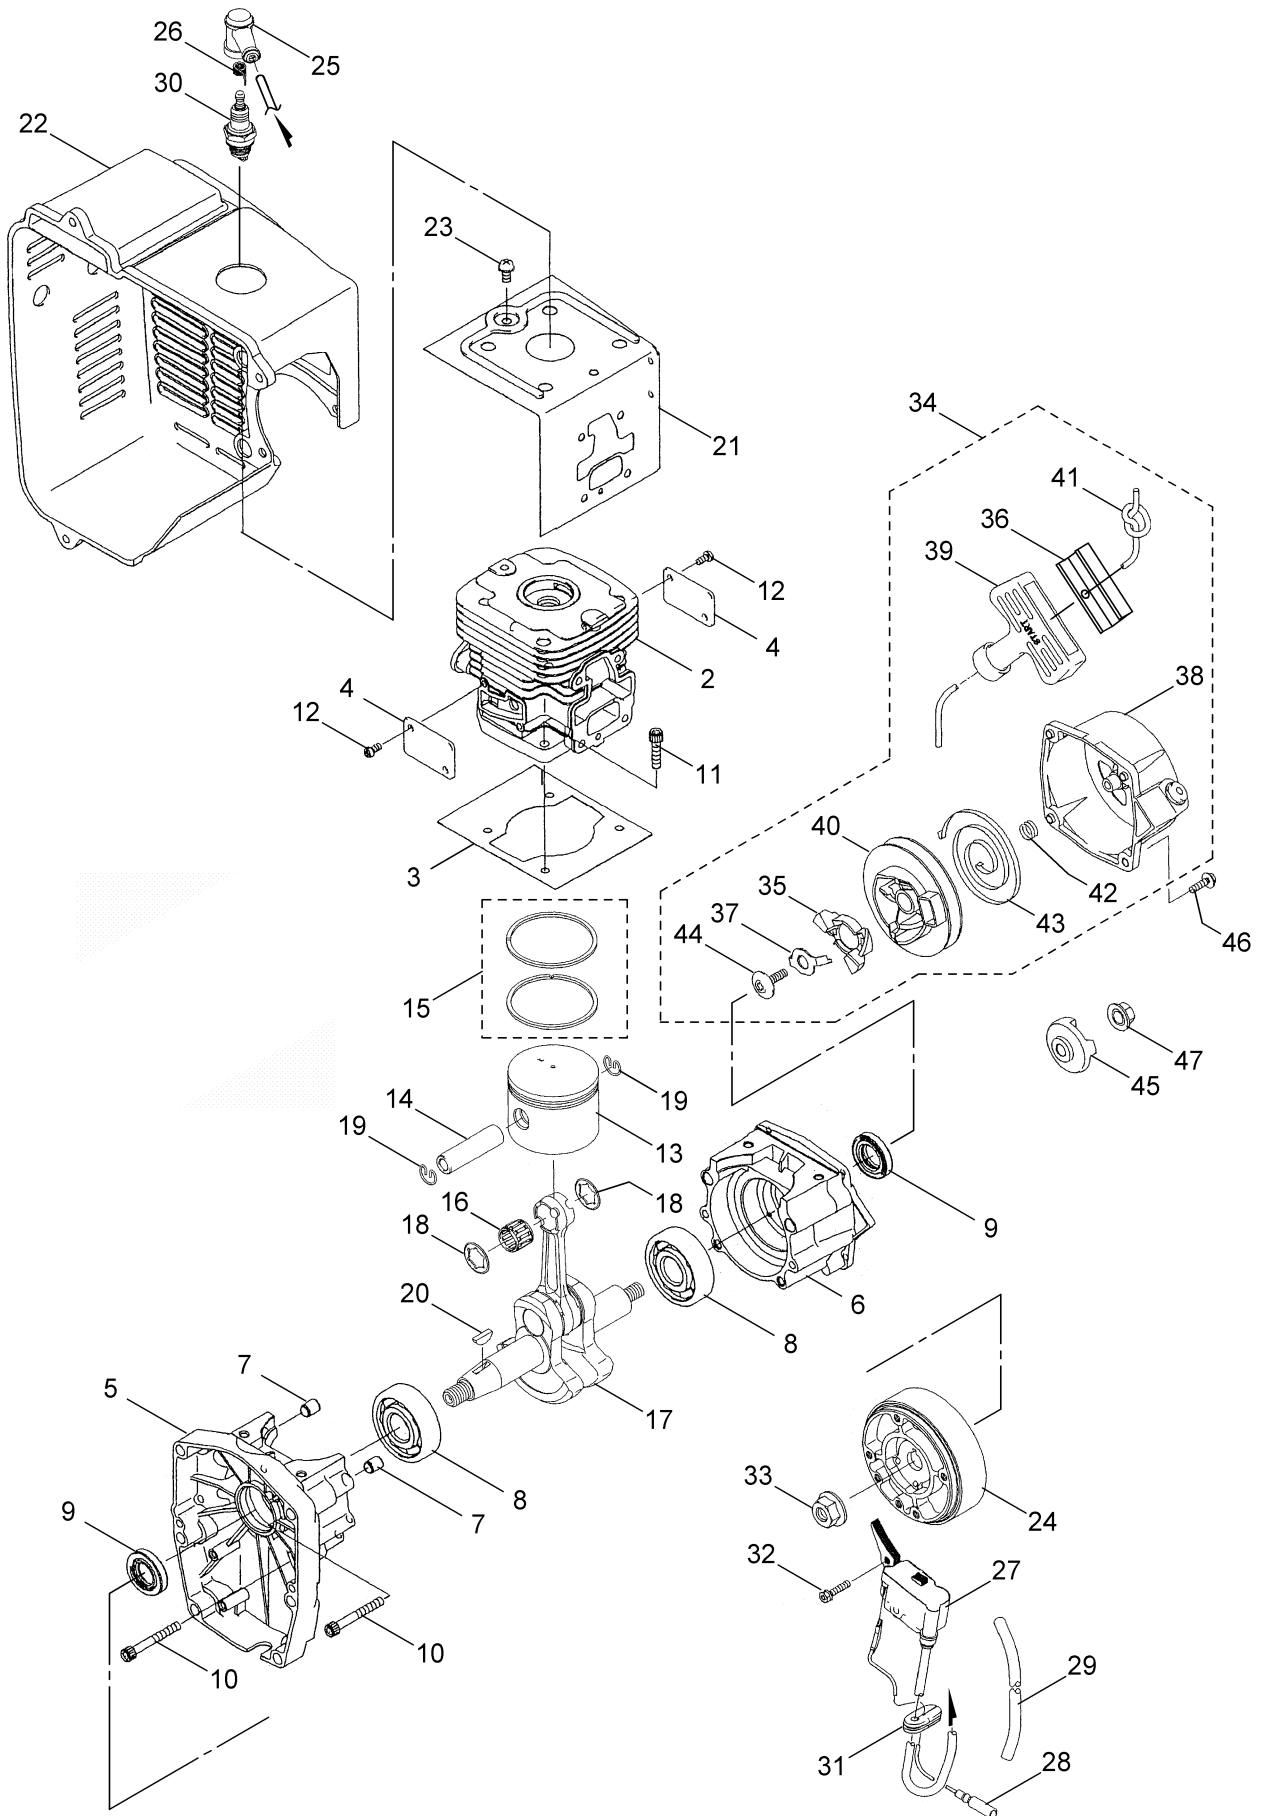

Ref.No.	Parts No.	Parts Name	Q'ty	Remarks
2-2	649312	Cylinder	1	11005-2157
2-3	649313	Gasket	1	11061-2138
2-4	649314	Plate	2	13271-2258
2-5	414427	Crankcase	1	14080-2072
2-6	414428	Crankcase	1	14080-2073
2-7	573908	Pin	2	92043-1302
2-8	649317	Ball Bearing	2	6303C3 92045-2268
2-9	414429	Oil Seal	2	17X30X7 92049-2271
2-10	414431	Bolt-Socket	4	5X40 120CB0540
2-11	414430	Bolt-Socket	4	5X20 120CB0520
2-12	410897	Screw	4	4X8 214AA0408
2-13	649321	Piston	1	13001-2163
2-14	649322	Piston Pin	1	13002-2093
2-15	649323	Piston Ring Set	1	13008-6066
2-16	649325	Bearing	1	13033-2063
2-17	414432	Crankshaft Ass'y	1	49119-2244
2-18	414433	Spacer	2	11.2X18.5X0.9 92026-2362
2-19	943307	Snap Ring	2	92033-2058
2-20	071695	Woodruff Key	1	510A3200
2-21	649329	Shroud	1	49089-2607
2-22	400923	Shroud	1	49089-2617
2-23	414435	Screw	1	5X10 241AA0510
2-24	414436	Flywheel	1	21050-2325
2-25	591532	Spark Plug Cap	1	21130-2056
2-26	591533	Terminal	1	21169-2051
2-27	649331	Ignition Coil Ass'y	1	21171-2244
2-28	649332	Lead Wire	1	26011-2379
2-29	998411	Tube	1	6X7.4X300L 92059-2233
2-30	649333	Spark Plug	1	BPMR7A 92070-2113
2-31	649334	Grommet	1	92071-2164
2-32	649335	Bolt	2	4X20 92153-2079
2-33	649336	Nut	1	M10 92210-1325
2-34	400921	Recoil Starter	1	Incl.35-44 49088-2557
2-35	649370	Pawl	1	13165-2101
2-36	400919	Plate	1	13183-2007
2-37	649371	Retainer	1	14020-2113
2-38	649372	Case	1	32099-2400
2-39	400920	Grip	1	46075-2157
2-40	649376	Reel	1	59101-2117
2-41	649377	Rope	1	3.5X1000 59106-2174
2-42	649378	Spring	1	92145-2142
2-43	400922	Spring	1	92145-2159
2-44	649380	Screw	1	92172-2083
2-45	649374	Starting Pulley	1	49080-2198

2. BL8200-SP ENGINE (TK065D-AG22) CYLINDER, CRANKCASE