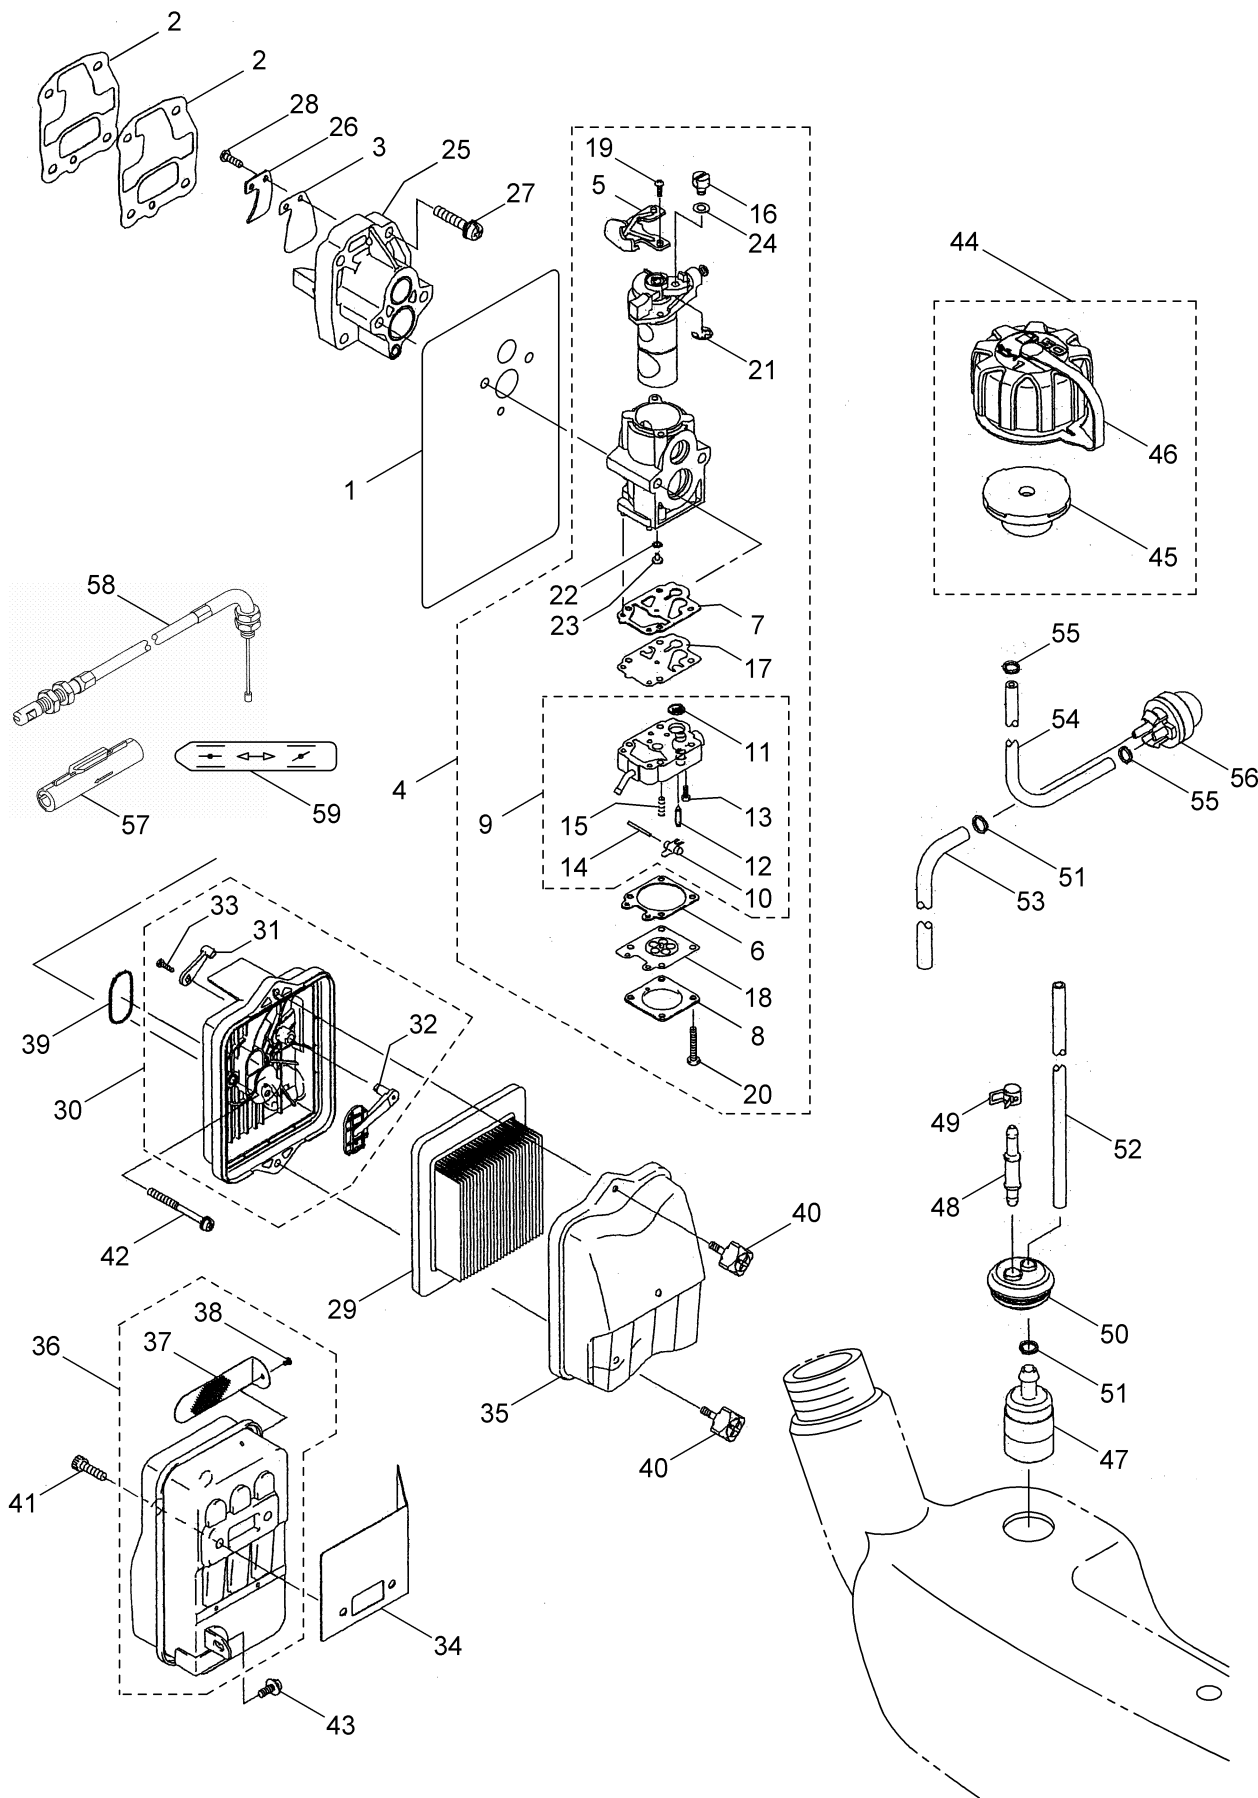

3. BL8200-SP ENGINE (TK065D-AG22) CARBURETOR, AIR FILTER

Ref.No.	Parts No.	Parts Name	Q'ty	Remarks
3-46	649364	Tank Cap Ass'y	1	51048-2083
3-47	625872	Fuel Filter	1	49019-2085
3-48	632199	Joint	1	59071-2132
3-49	944177	Clamp	1	92037-2139
3-50	597949	Fuel Tank Grommet	1	92071-2142
3-51	649366	Clamp	2	92171-2073
3-52	649369	Tube	1	3X5X305 92192-2088
3-53	649367	Tube	1	3X6X145 92190-2173
3-54	649368	Tube	1	2.3X5X93 92192-2086
3-55	649365	Clamp	2	92170-2110
3-56	649363	Priming Pump	1	49043-2073
3-57	212250	Joint Case	1	32099-2326
3-58	649337	Throttle Cable	1	54012-2629
3-59	598438	Label	1	56031-2468