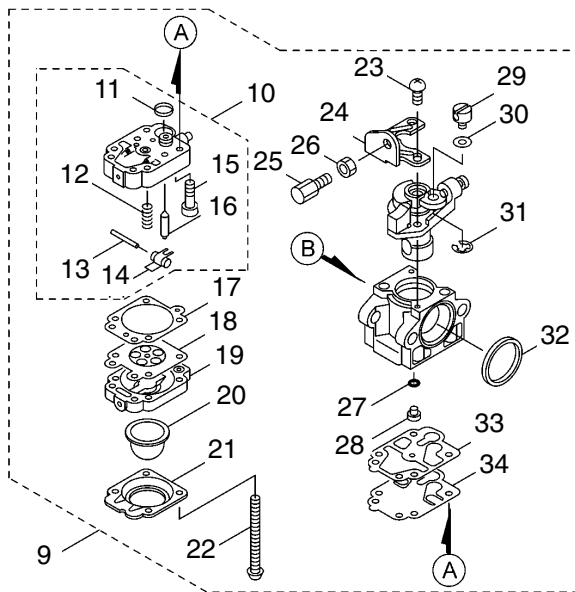

CARBURETOR

- 56 — Carburetor Repair Kit
- 57 — Carburetor Gasket/Diaphragm Kit

REF #	PART #	DESCRIPTION	Q'TY.	NOTES
1	627550	Gasket	1	
2	625867	Adapter	1	
3	625868	Screw	2	
4	628089	Gasket	1	
5	594598	Nut	2	
6	579565	Screw	2	
7	625866	Insulator	1	
8	634428	Gasket	1	
9	634429	Carburetor Ass'y	1	
10	626812	Body Ass'y	1	
11	624430	Filter	1	
12	624434	Spring	1	
13	624433	Pin	1	
14	624429	Lever	1	
15	624432	Screw	1	
16	624431	Float Valve	1	
17	262993	Gasket	1	
18	261873	Diaphragm	1	
19	598413	Body	1	
20	261874	Priming Pump	1	
21	598409	Primer Pump Cover	1	
22	262996	Screw	4	
23	577179	Screw	2	
24	624525	Bracket	1	
25	598418	Screw	1	
26	261878	Nut	1	
27	261871	O-Ring	1	
28	628092	Main Jet	1	#52
29	598415	Arm	1	
30	624532	Washer	1	
31	577175	Snap Ring	1	
32	624528	Packing	1	
33	577184	Gasket	1	
34	577185	Diaphragm	1	
35	625872	Fuel Filter	1	
36	630564	Valve	1	
37	625871	Cap Ass'y	1	
38	597949	Fuel Tank Grommet	1	
39	597948	Fuel Filter Clamp	2