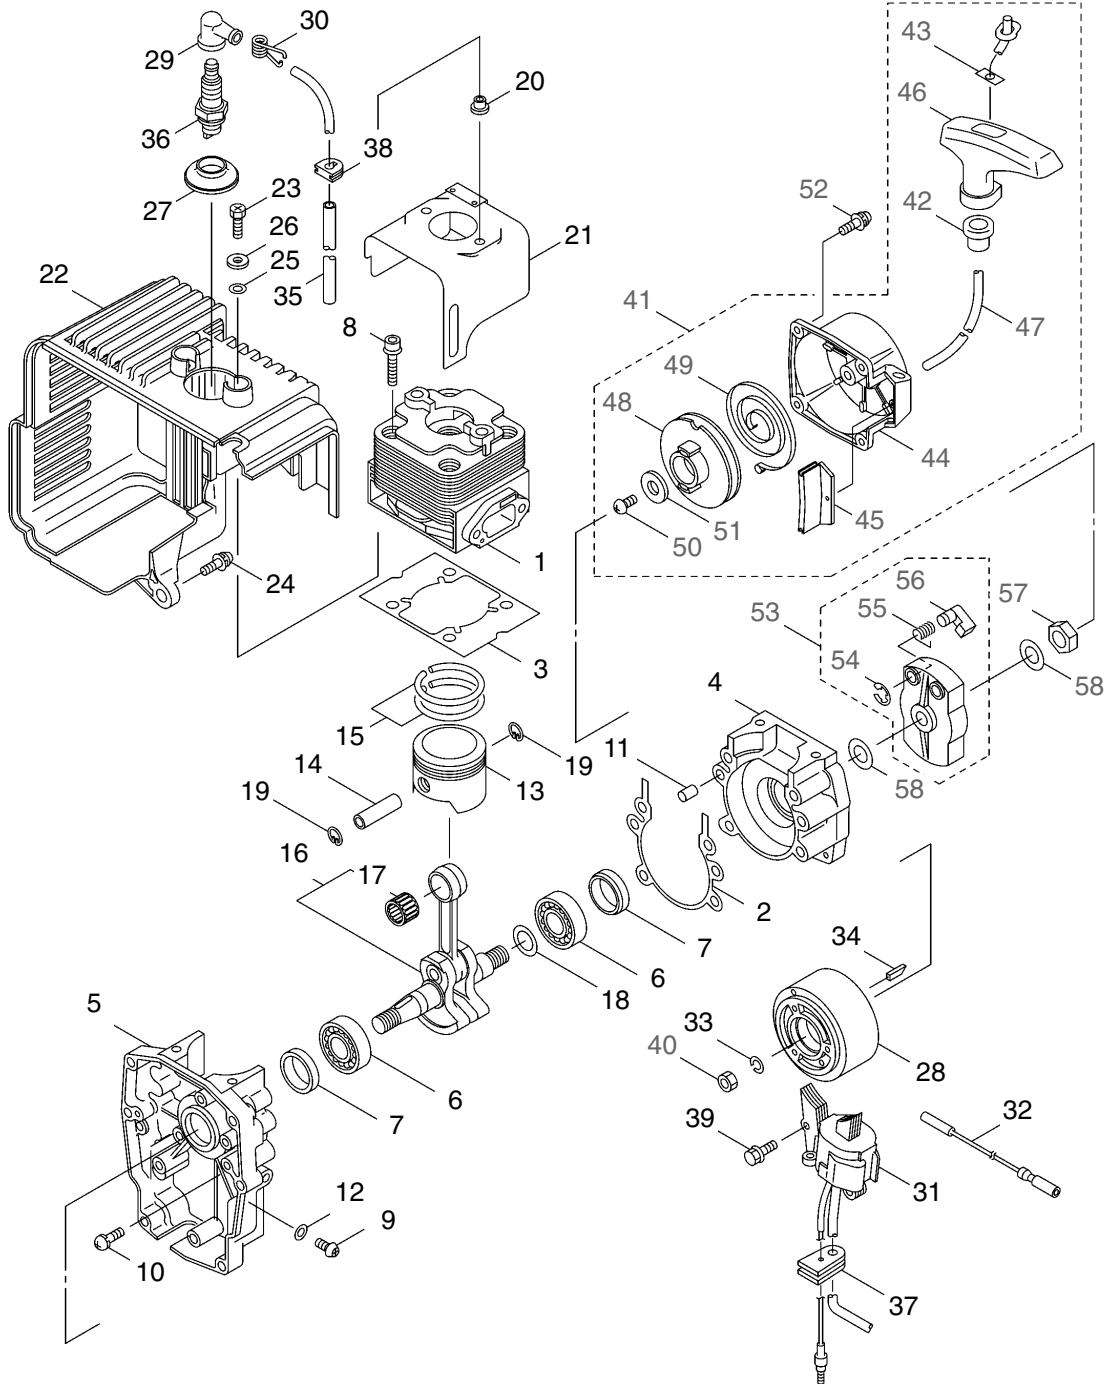

ENGINE

REF #	PART #	DESCRIPTION	Q'TY.	NOTES
1	637459	Cylinder	1	
2	998401	Gasket	1	
3	637460	Gasket	1	
4	998399	Crankcase	1	
5	998400	Crankcase	1	
6	620248	Ball Bearing	2	
7	071335	Oil Seal	2	
8	597284	Bolt	4	
9	944619	Screw	1	
10	599880	Screw	4	
11	943349	Dowel Pin	2	
12	943893	Gasket	1	
13	627497	Piston	1	
14	944769	Piston Pin	1	
15	627498	Piston Ring Set	1	
16	634426	Crankshaft Ass'y	1	Incl.17
17	943281	Needle Bearing	1	
18	573120	Shim	AR	t=0.20
18	573121	Shim	AR	t=0.40
18	573122	Shim	AR	t=0.60
18	573119	Shim	AR	t=0.10
19	943307	Snap Ring	2	
20	630053	Insulator	2	
21	634427	Shroud	1	
22	121763	Shroud	1	
23	573307	Bolt	2	
24	580184	Screw	1	
25	621123	Washer	2	
26	575415	Washer	2	
27	998412	Cover	1	
28	620250	Flywheel	1	
29	591532	Spark Plug Cap	1	
30	591533	Terminal	1	
31	597262	Ignition Coil Ass'y	1	
32	597263	Lead Wire	1	
33	943924	Washer	1	
34	998409	Key	1	
35	998411	Tube	1	
36	627409	Spark Plug	1	
37	597293	Grommet	1	
38	634348	Grommet	1	
39	943457	Bolt	2