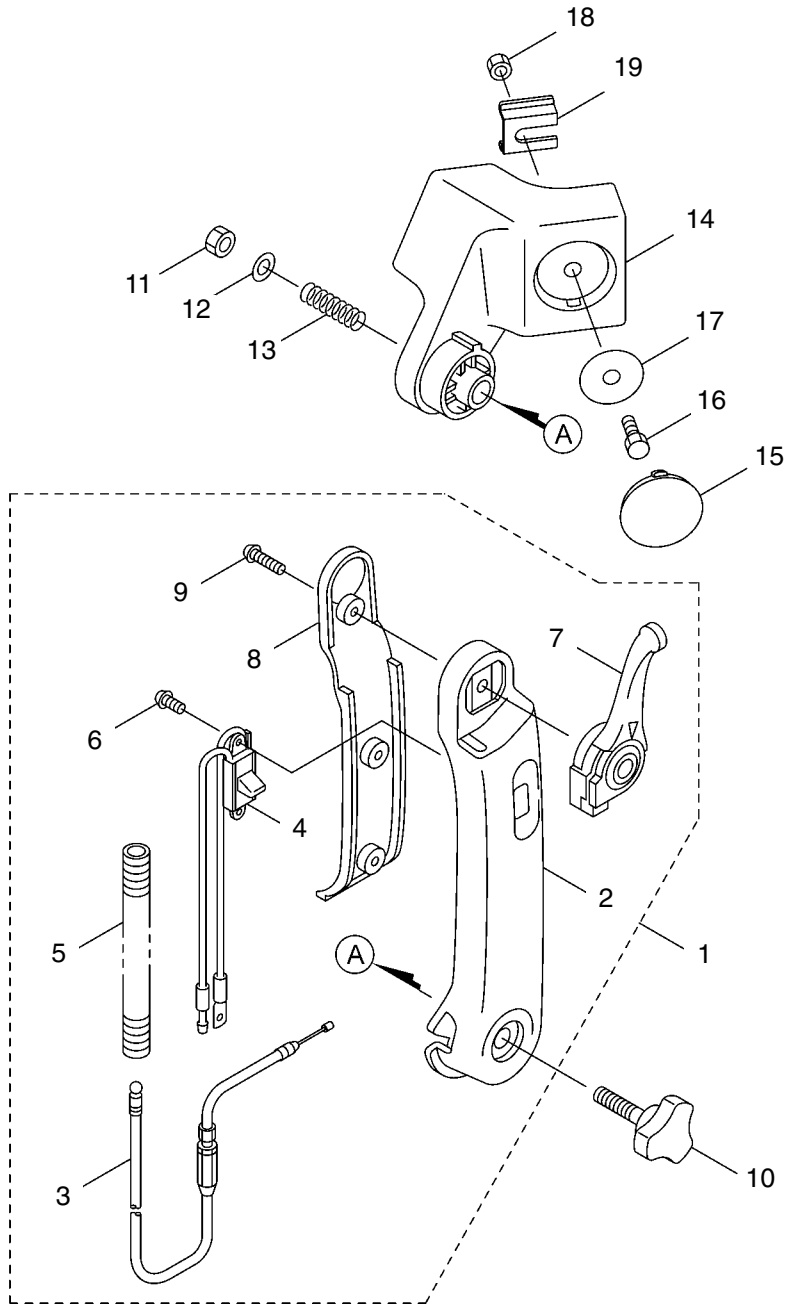

REF #	PART #	DESCRIPTION	Q'TY.	NOTES
1	121753	Inlet Pipe	1	
2	121755	Band	1	#59-82
3	119684	Band	1	#30-40
4	119613	Label	1	Choke
5	092544	Bolt	6	M6x30
6	108634	Earth Cord	1	AVS0.5Bx120
7	122364	Fan Case (E)	1	
8	121707	Fan Case (S)	1	
9	089538	Tapping Screw	12	M5x25
10	119160	Collar	1	
11	119161	Rubber Band	1	
12	120615	Buffer	2	
13	118724	Fan	1	
14	118248	Plate	1	
15	096056	Bolt	3	M6x40-7T
16	123487	Air Cleaner Ass'y	1	Incl.17-20
17	123493	Element	1	
18	123492	Filter	1	
19	123494	Knob	2	
20	014187	O-Ring	2	P4
21	120625	Knapsack Band	2	
22	123370	Screw	2	M6x20
23	100603	Washer	2	6x23xt1.6
24	550132	Nut	2	M6
25	120614	Band	1	
26	109704	Nut	4	M6
27	119177	Cushion Pad	1	
28	840543	Fastener	4	#7
29	119388	Fuel Tank Ass'y	1	Incl.30-32
30	120154	Fuel Tank	1	
31	119390	Cap Ass'y	1	
32	119391	Filter Ass'y	1	
33	081414	Screw	2	M5x14
34	015479	Washer	2	5.3x16xt1.6
35	120536	Packing	1	
36	119174	Knapsack Frame	1	
37	026223	Buffer	2	30-M6x14
38	120616	Collar	2	
39	120617	Packing	2	

4 ILLUSTRATED PARTS LIST
BL6900HP

MAIN BODY

REF #	PART #	DESCRIPTION	Q'TY.	NOTES
40	123194	Tapping Screw	4	M6x18
41	123500	Label	1	BL6900HP
42	266959	Label	1	Caution
43	121132	Label	1	Caution
44	123486	Cover	1	
45	120319	Tapping Screw	4	M5x18
46	018236	O-Ring	1	V85
47	115243	Pipe	1	

THROTTLE

REF #	PART #	DESCRIPTION	Q'TY.	NOTES
1	123496	Arm Ass'y	1	Incl.2-9
2	123497	Arm	1	
3	120515	Throttle Cable	1	
4	120501	Switch Ass'y	1	
5	120516	Tube	1	
6	120502	Tapping Screw	2	
7	120504	Throttle Lever	1	
8	123498	Cover	1	
9	120517	Tapping Screw	3	
10	110271	Knob Bolt	1	M8x45
11	107581	Nylon Nut	1	M8
12	065413	Washer	1	8.2x30xt2.3
13	120721	Spring	1	
14	123499	Holder	1	
15	110729	Cap	1	
16	080129	Bolt	1	M8x25
17	065413	Washer	1	8.2x30xt2.3
18	081040	Nut	1	M8
19	110865	Washer	1	