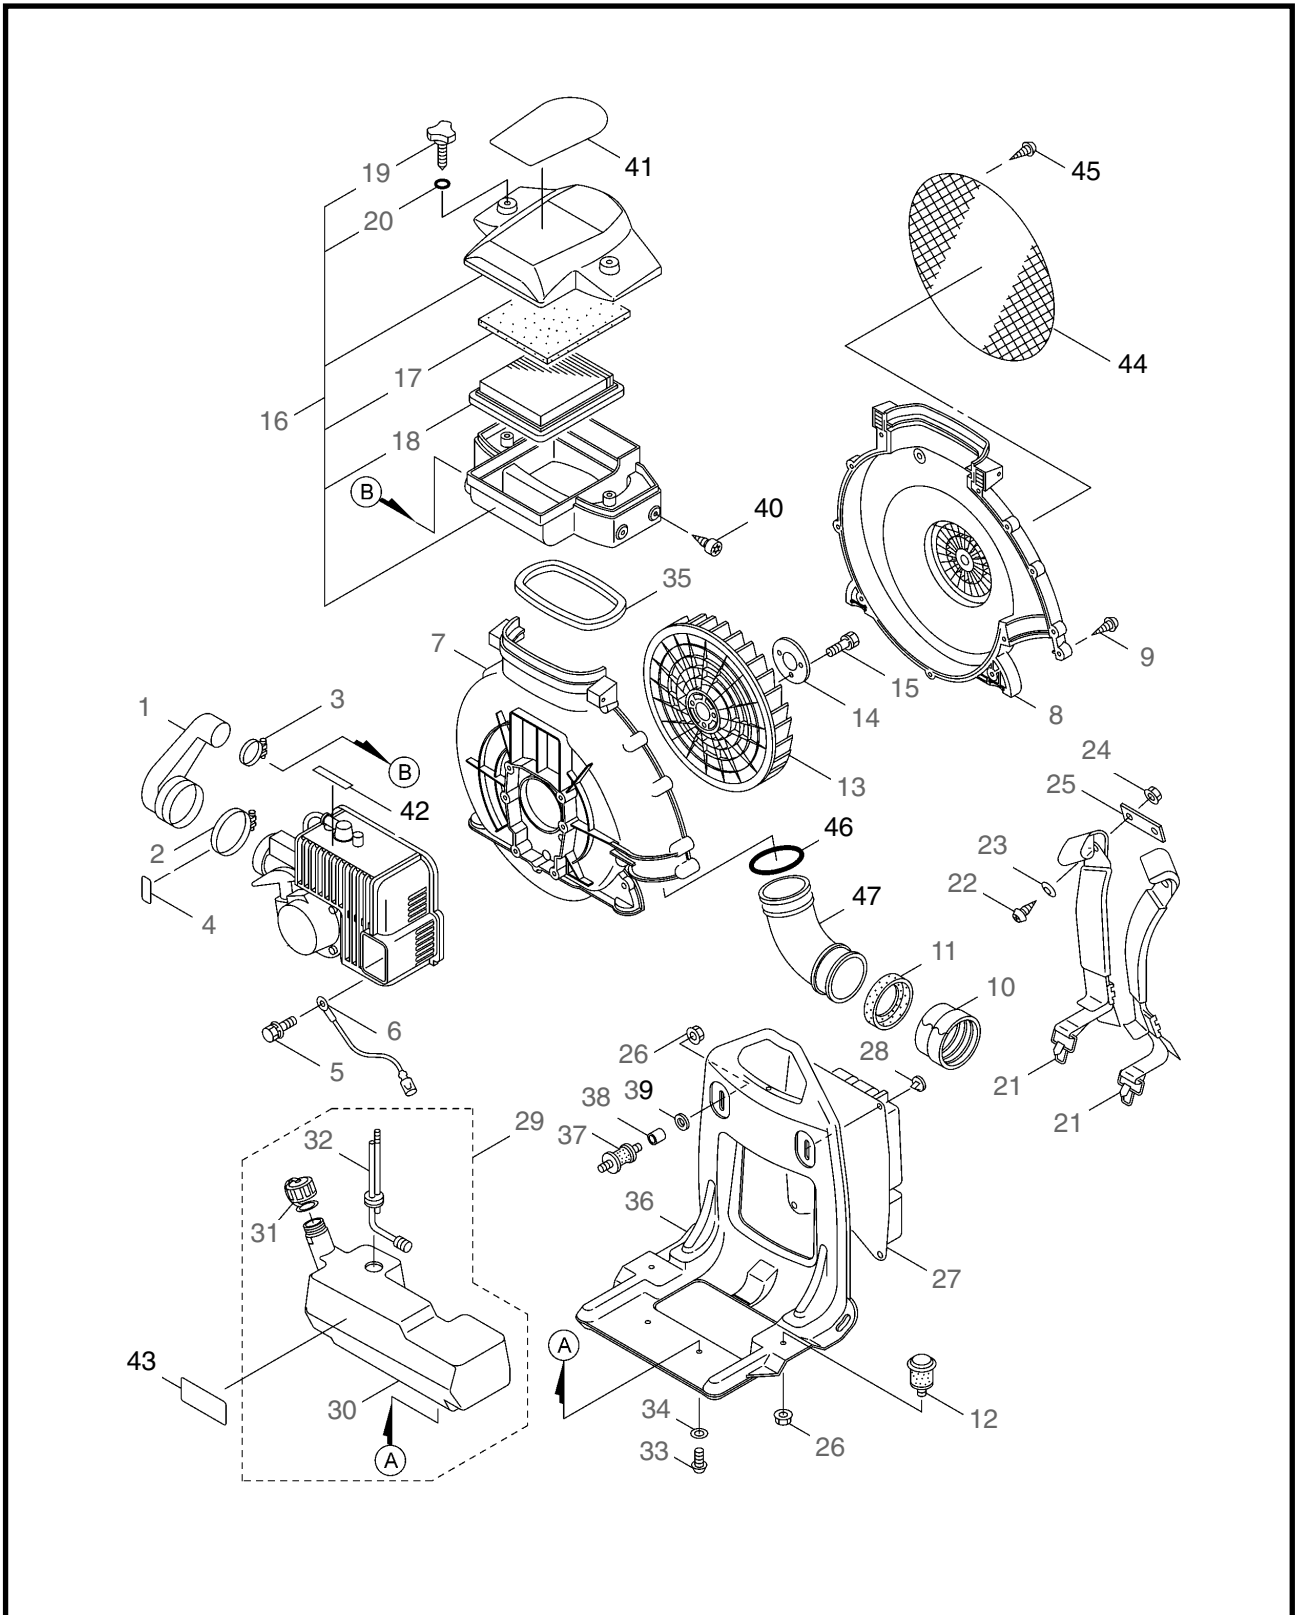

4 ILLUSTRATED PARTS LIST
BL6900HP

MAIN BODY

REF #	PART #	DESCRIPTION	Q'TY.	NOTES
40	123194	Tapping Screw	4	M6x18
41	123500	Label	1	BL6900HP
42	266959	Label	1	Caution
43	121132	Label	1	Caution
44	123486	Cover	1	
45	120319	Tapping Screw	4	M5x18
46	018236	O-Ring	1	V85
47	115243	Pipe	1	

THROTTLE

REF #	PART #	DESCRIPTION	Q'TY.	NOTES
1	123496	Arm Ass'y	1	Incl.2-9
2	123497	Arm	1	
3	120515	Throttle Cable	1	
4	120501	Switch Ass'y	1	
5	120516	Tube	1	
6	120502	Tapping Screw	2	
7	120504	Throttle Lever	1	
8	123498	Cover	1	
9	120517	Tapping Screw	3	
10	110271	Knob Bolt	1	M8x45
11	107581	Nylon Nut	1	M8
12	065413	Washer	1	8.2x30xt2.3
13	120721	Spring	1	
14	123499	Holder	1	
15	110729	Cap	1	
16	080129	Bolt	1	M8x25
17	065413	Washer	1	8.2x30xt2.3
18	081040	Nut	1	M8
19	110865	Washer	1	

ENGINE

REF #	PART #	DESCRIPTION	Q'TY.	NOTES
40	998410	Nut	1	
41	998413	Recoil Starter	1	Incl.42-51
42	998438	Rope Guide	1	
43	944502	Plate	1	
44	998439	Recoil Starter Case	1	
45	998440	Recoil Starter Case	1	
46	998437	Grip	1	
47	998436	Rope	1	3.8x1150L
48	998434	Reel	1	
49	998435	Recoil Spring	1	
50	570720	Screw	1	
51	998433	Washer	1	
52	624845	Screw	4	M4x16
53	998414	Starting Pulley	1	Incl.54-56
54	013525	Snap Ring	1	
55	579573	Return Spring	1	
56	572938	Pawl	1	
57	998417	Nut	1	
58	071344	Washer	2	