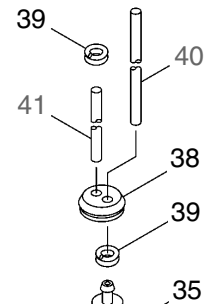

CARBURETOR

- 56 — Carburetor Repair Kit
- 57 — Carburetor Gasket/Diaphragm Kit

REF #	PART #	DESCRIPTION	Q'TY.	NOTES
1	627550	Gasket	1	
2	625867	Adapter	1	
3	625868	Screw	2	
4	628089	Gasket	1	
5	594598	Nut	2	
6	579565	Screw	2	
7	625866	Insulator	1	
8	634428	Gasket	1	
9	634429	Carburetor Ass'y	1	
10	626812	Body Ass'y	1	
11	624430	Filter	1	
12	624434	Spring	1	
13	624433	Pin	1	
14	624429	Lever	1	
15	624432	Screw	1	
16	624431	Float Valve	1	
17	262993	Gasket	1	
18	261873	Diaphragm	1	
19	598413	Body	1	
20	261874	Priming Pump	1	
21	598409	Primer Pump Cover	1	
22	262996	Screw	4	
23	577179	Screw	2	
24	624525	Bracket	1	
25	598418	Screw	1	
26	261878	Nut	1	
27	261871	O-Ring	1	
28	628092	Main Jet	1	#52
29	598415	Arm	1	
30	624532	Washer	1	
31	577175	Snap Ring	1	
32	624528	Packing	1	
33	577184	Gasket	1	
34	577185	Diaphragm	1	
35	625872	Fuel Filter	1	
36	630564	Valve	1	
37	625871	Cap Ass'y	1	
38	597949	Fuel Tank Grommet	1	
39	597948	Fuel Filter Clamp	2