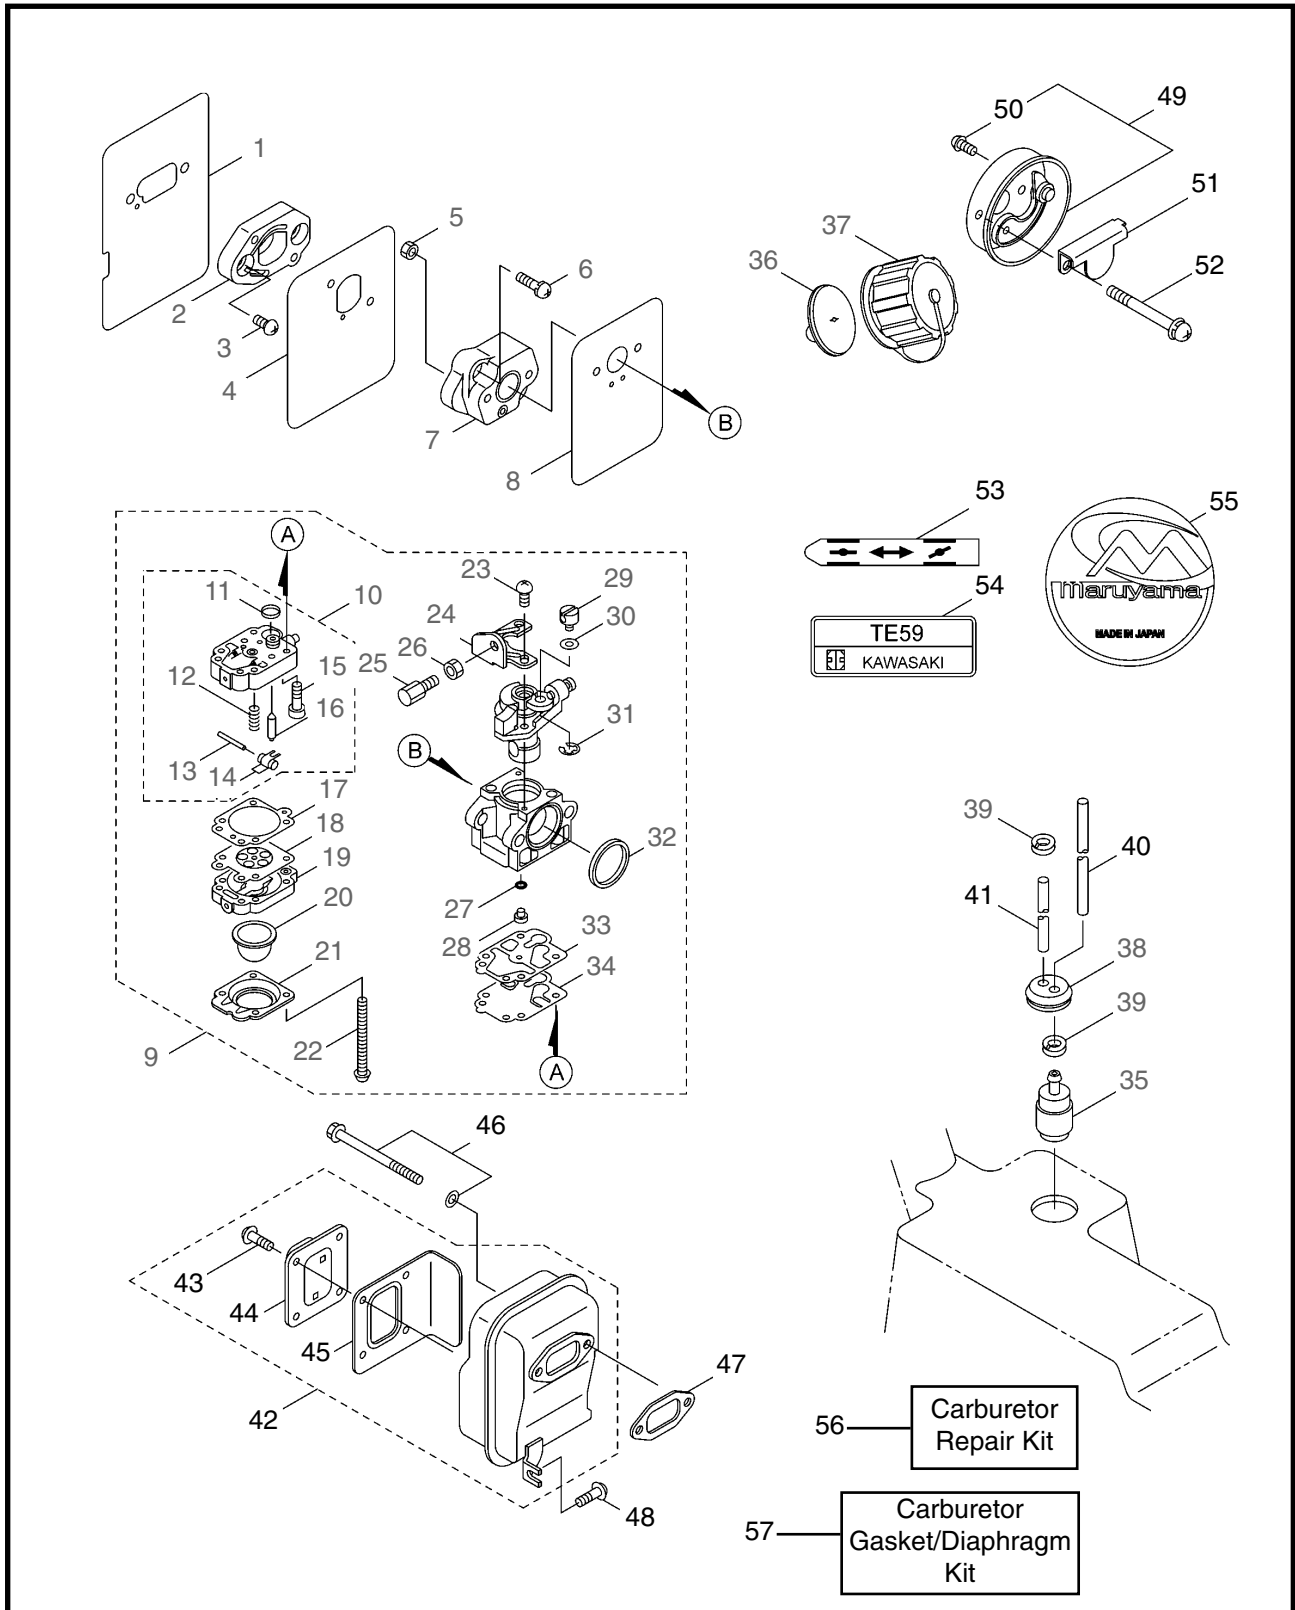

CARBURETOR

REF #	PART #	DESCRIPTION	Q'TY.	NOTES
40	625873	Tube	1	3x5x250L
41	625874	Tube	1	3x6x130L
42	636763	Muffler Ass'y	1	Incl.43-45
43	634366	Screw	4	
44	634430	Spark Arrester	1	
45	634360	Gasket	1	
46	636828	Bolt & Washer	2	
47	636762	Muffler Gasket	1	
48	943276	Screw	1	
49	637461	Air Filter Case Ass'y	1	Incl.50
50	628550	Screw	1	
51	626814	Baffle	1	
52	628095	Screw	2	
53	598438	Label	1	
54	627554	Label	1	
55	123954	Label	1	
56	840277	Carburetor Repair Kit	1	
57	840260	Carburetor Gasket/Diaphragm Kit	1