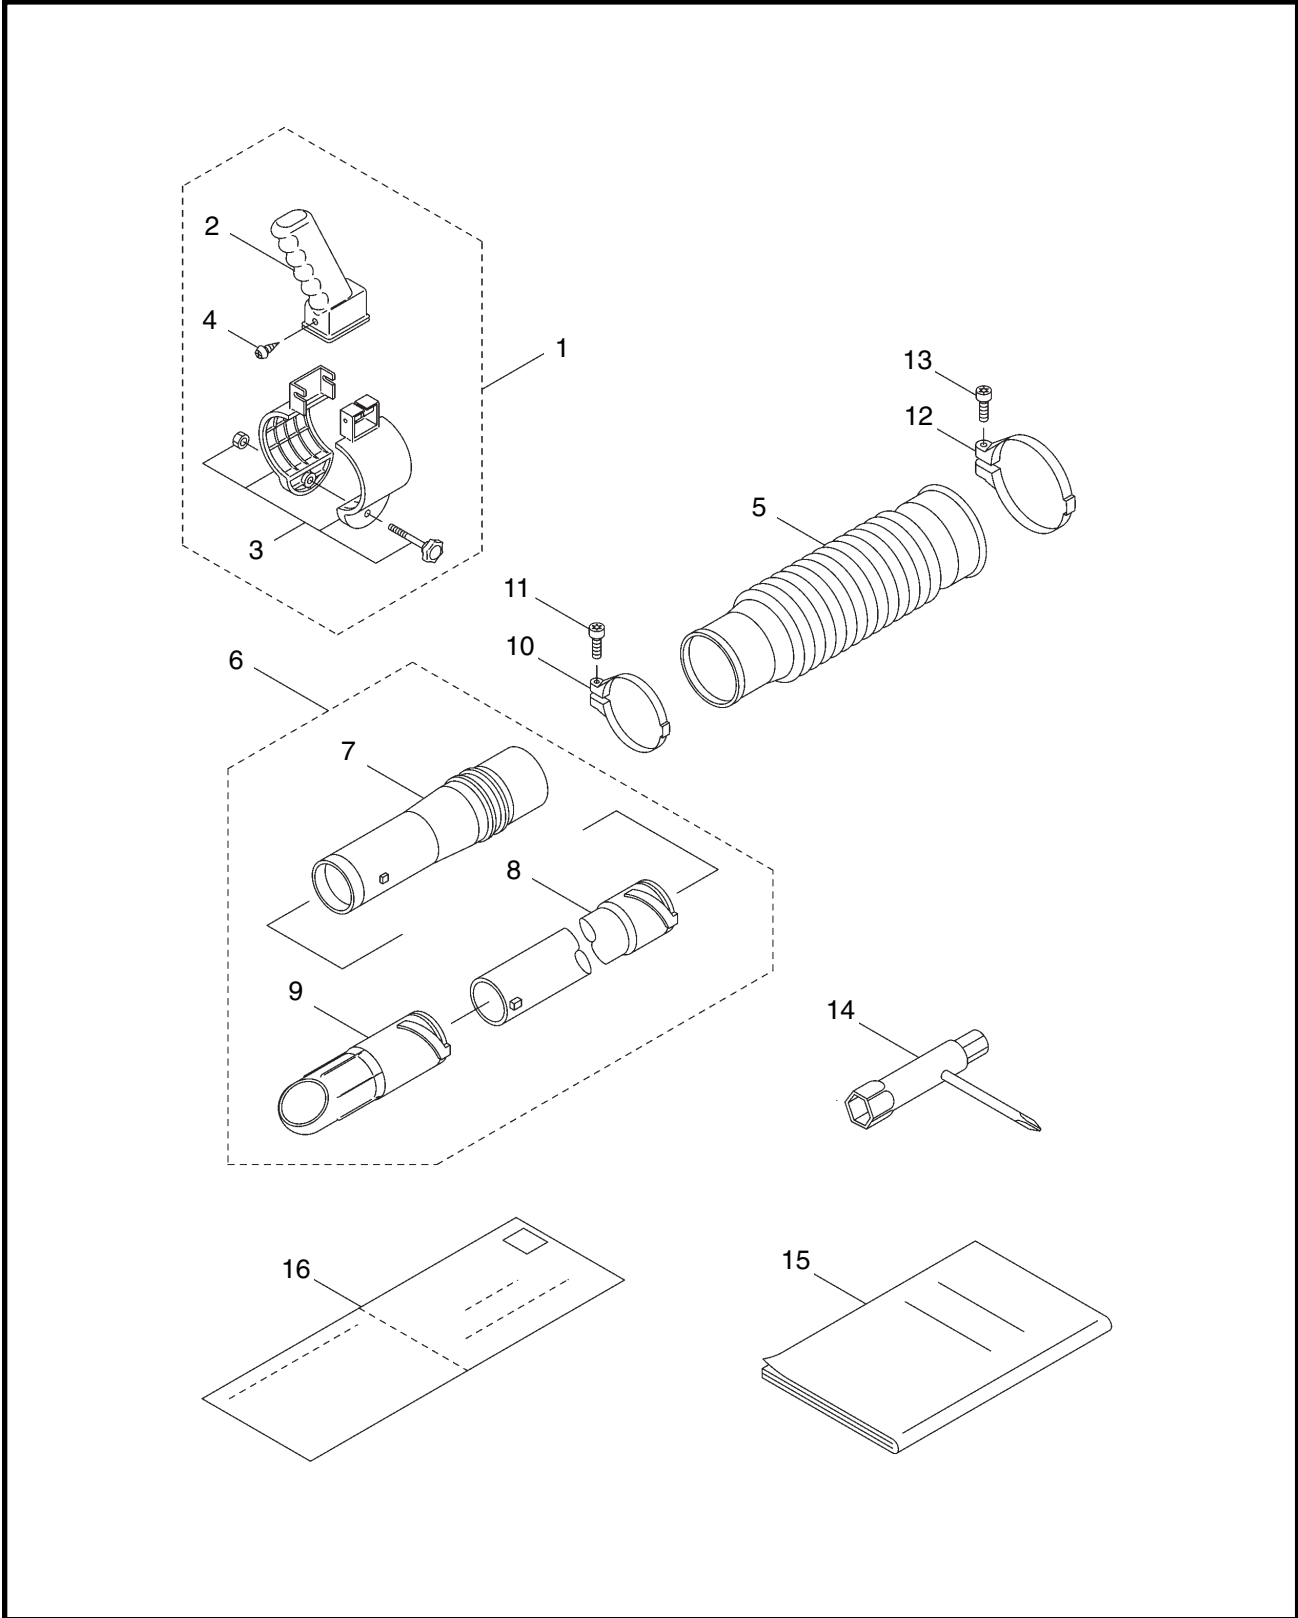

ACCESSORIES

REF #	PART #	DESCRIPTION	Q'TY.	NOTES
1	639505	Grip Ass'y	1	Incl.2-4
2	122629	Grip	1	
3	122609	Band	1	
4	120319	Tapping Screw	2	M5x18
5	107521	Flexible Pipe	1	
6	122394	Pipe Ass'y	1	Incl.7-9
7	122395	Swivel Pipe	1	
8	122400	Straight Pipe	1	370L
9	122402	Bent Pipe	1	
10	122404	Hose Band	1	#82
11	081417	Screw	1	M5x25
12	122611	Hose Band	1	#100
13	081417	Screw	1	M5x25
14	210418	Box Spanner	1	13x19x(+)
15	123502	Instruction Manual	1	
16	216007	Warranty Card	1