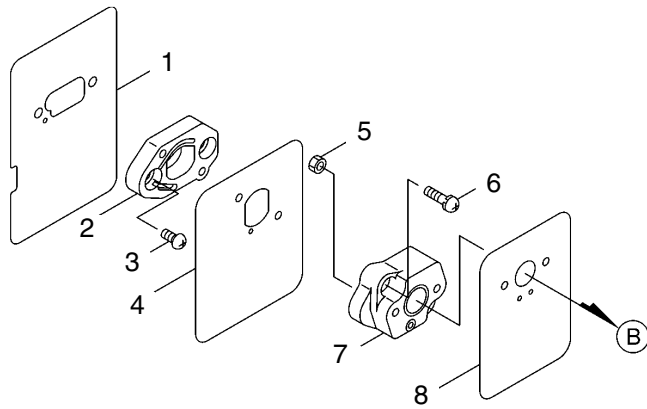

CARBURETOR

- 56 — Carburetor Repair Kit
- 57 — Carburetor Gasket/Diaphragm Kit

REF #	PART #	DESCRIPTION	Q'TY.	NOTES
1	627550	Gasket	1	
2	625867	Adapter	1	
3	625868	Screw	2	
4	628089	Gasket	1	
5	594598	Nut	2	
6	579565	Screw	2	
7	625866	Insulator	1	
8	634428	Gasket	1	
9	634429	Carburetor Ass'y	1	
10	626812	Body Ass'y	1	
11	624430	Filter	1	
12	624434	Spring	1	
13	624433	Pin	1	
14	624429	Lever	1	
15	624432	Screw	1	
16	624431	Float Valve	1	
17	262993	Gasket	1	
18	261873	Diaphragm	1	
19	598413	Body	1	
20	261874	Priming Pump	1	
21	598409	Primer Pump Cover	1	
22	262996	Screw	4	
23	577179	Screw	2	
24	624525	Bracket	1	
25	598418	Screw	1	
26	261878	Nut	1	
27	261871	O-Ring	1	
28	628092	Main Jet	1	#52
29	598415	Arm	1	
30	624532	Washer	1	
31	577175	Snap Ring	1	
32	624528	Packing	1	
33	577184	Gasket	1	
34	577185	Diaphragm	1	
35	625872	Fuel Filter	1	
36	630564	Valve	1	
37	625871	Cap Ass'y	1	
38	597949	Fuel Tank Grommet	1	
39	597948	Fuel Filter Clamp	2