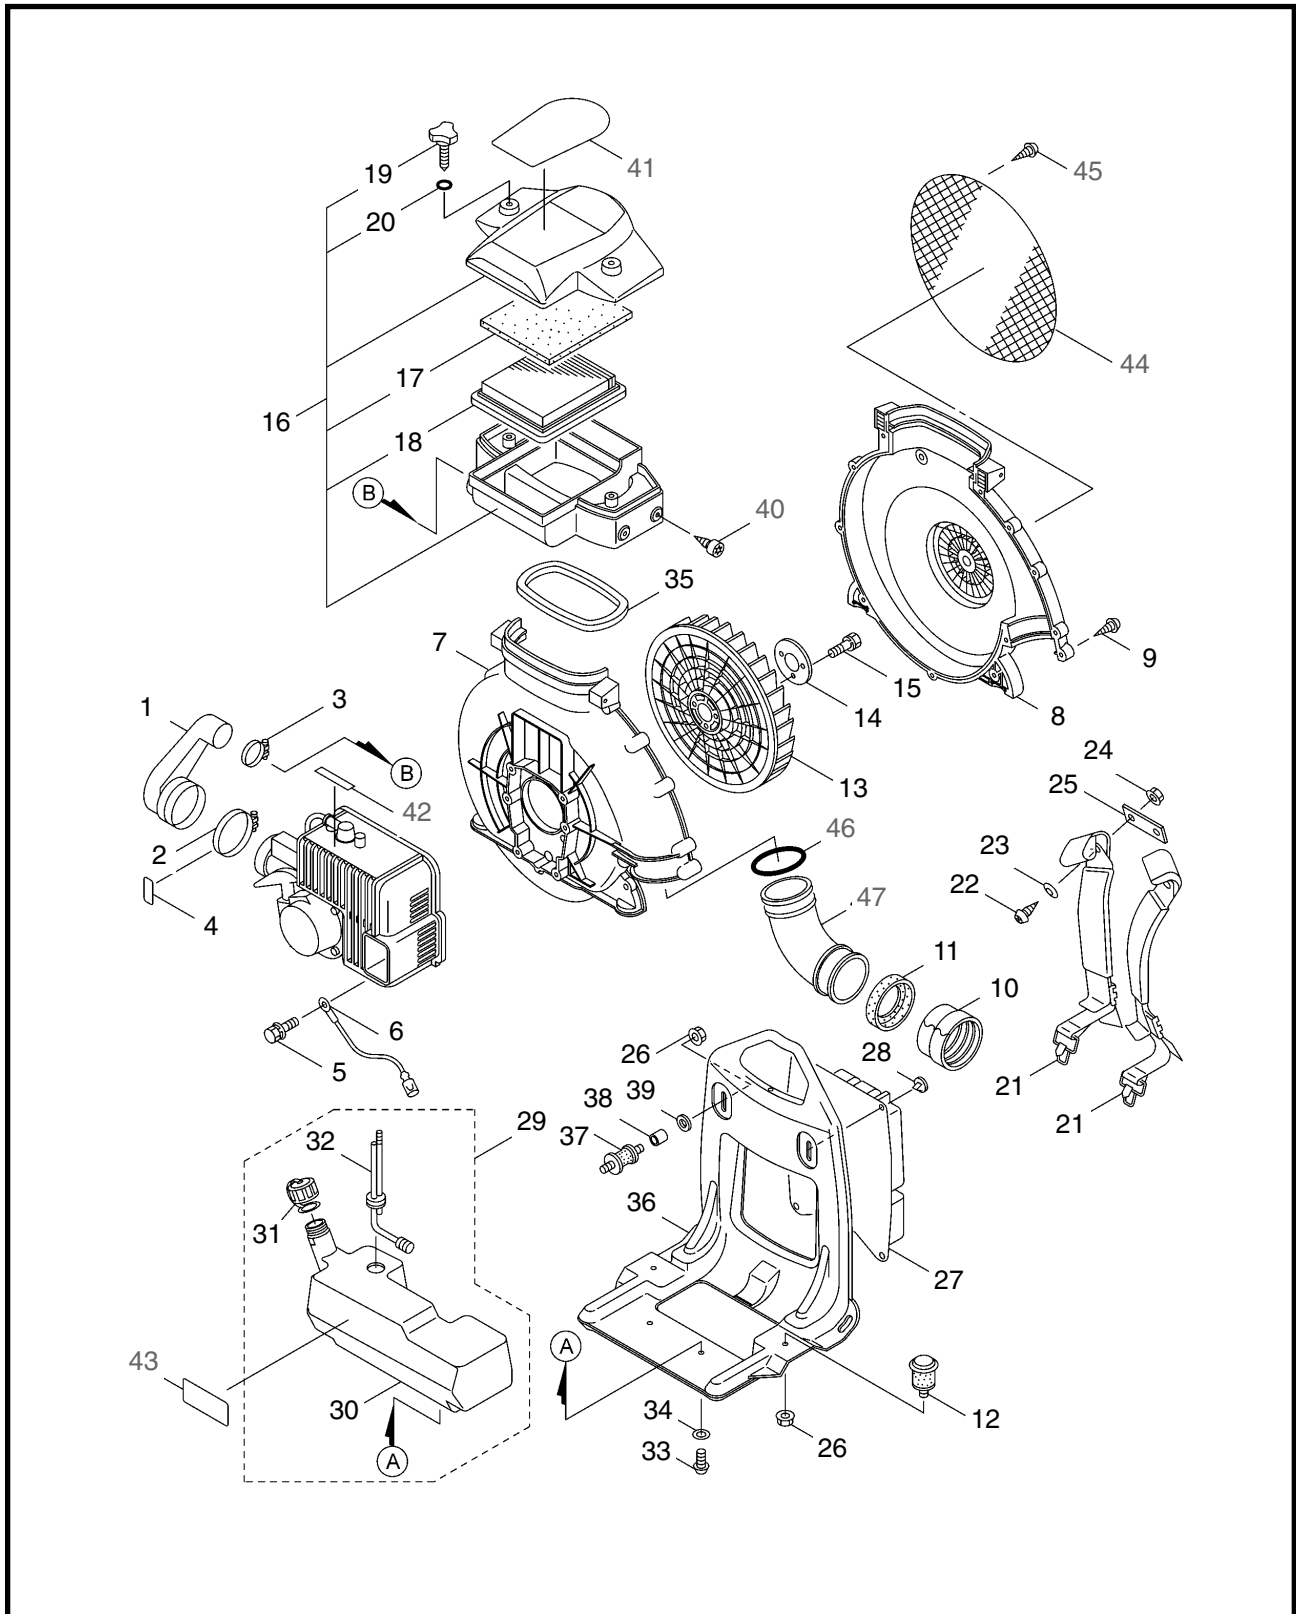

2 ILLUSTRATED PARTS LIST
BL6900HP

MAIN BODY

REF #	PART #	DESCRIPTION	Q'TY.	NOTES
1	121753	Inlet Pipe	1	
2	121755	Band	1	#59-82
3	119684	Band	1	#30-40
4	119613	Label	1	Choke
5	092544	Bolt	6	M6x30
6	108634	Earth Cord	1	AVS0.5Bx120
7	122364	Fan Case (E)	1	
8	121707	Fan Case (S)	1	
9	089538	Tapping Screw	12	M5x25
10	119160	Collar	1	
11	119161	Rubber Band	1	
12	120615	Buffer	2	
13	118724	Fan	1	
14	118248	Plate	1	
15	096056	Bolt	3	M6x40-7T
16	123487	Air Cleaner Ass'y	1	Incl.17-20
17	123493	Element	1	
18	123492	Filter	1	
19	123494	Knob	2	
20	014187	O-Ring	2	P4
21	120625	Knapsack Band	2	
22	123370	Screw	2	M6x20
23	100603	Washer	2	6x23xt1.6
24	550132	Nut	2	M6
25	120614	Band	1	
26	109704	Nut	4	M6
27	119177	Cushion Pad	1	
28	840543	Fastener	4	#7
29	119388	Fuel Tank Ass'y	1	Incl.30-32
30	120154	Fuel Tank	1	
31	119390	Cap Ass'y	1	
32	119391	Filter Ass'y	1	
33	081414	Screw	2	M5x14
34	015479	Washer	2	5.3x16xt1.6
35	120536	Packing	1	
36	119174	Knapsack Frame	1	
37	026223	Buffer	2	30-M6x14
38	120616	Collar	2	
39	120617	Packing	2