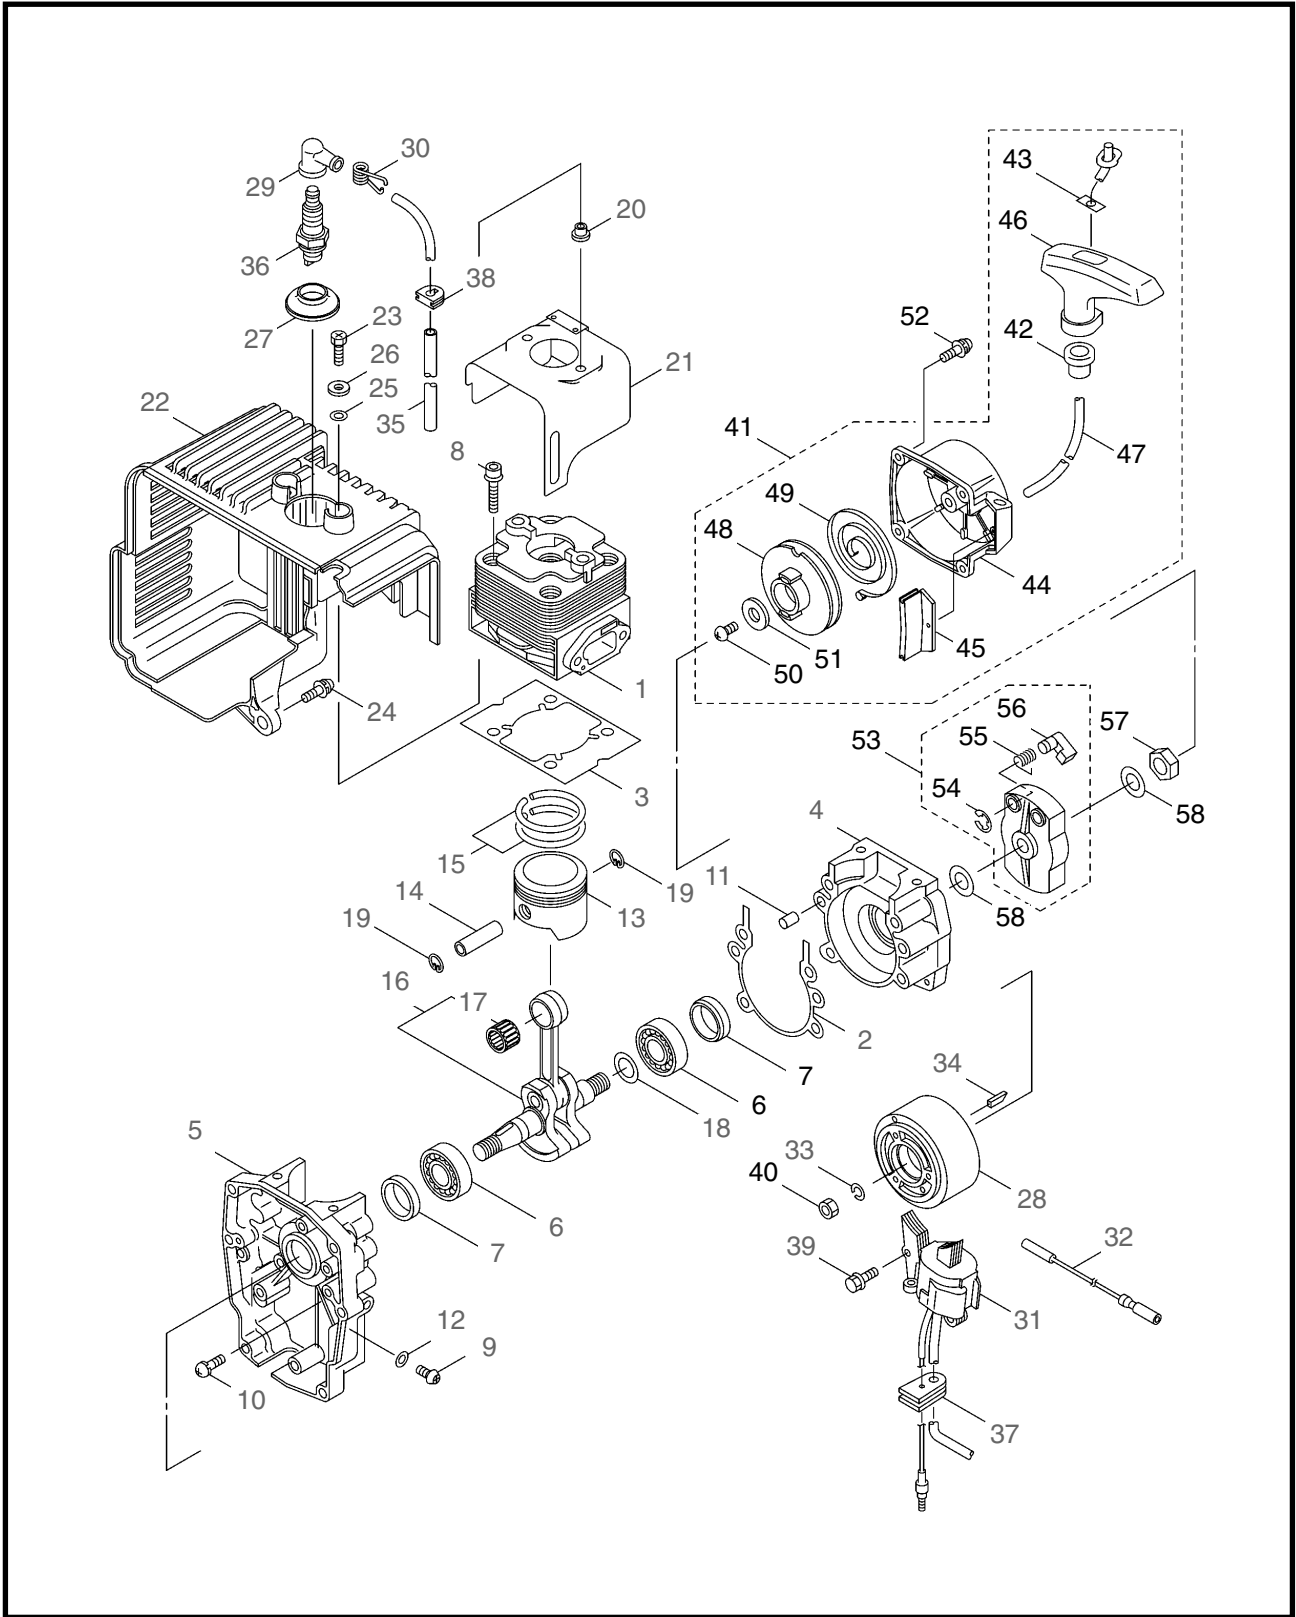

4 ILLUSTRATED PARTS LIST
BL6900HP

MAIN BODY

REF #	PART #	DESCRIPTION	Q'TY.	NOTES
40	123194	Tapping Screw	4	M6x18
41	123500	Label	1	BL6900HP
42	266959	Label	1	Caution
43	121132	Label	1	Caution
44	123486	Cover	1	
45	120319	Tapping Screw	4	M5x18
46	018236	O-Ring	1	V85
47	115243	Pipe	1	

THROTTLE

REF #	PART #	DESCRIPTION	Q'TY.	NOTES
1	123496	Arm Ass'y	1	Incl.2-9
2	123497	Arm	1	
3	120515	Throttle Cable	1	
4	120501	Switch Ass'y	1	
5	120516	Tube	1	
6	120502	Tapping Screw	2	
7	120504	Throttle Lever	1	
8	123498	Cover	1	
9	120517	Tapping Screw	3	
10	110271	Knob Bolt	1	M8x45
11	107581	Nylon Nut	1	M8
12	065413	Washer	1	8.2x30xt2.3
13	120721	Spring	1	
14	123499	Holder	1	
15	110729	Cap	1	
16	080129	Bolt	1	M8x25
17	065413	Washer	1	8.2x30xt2.3
18	081040	Nut	1	M8
19	110865	Washer	1	

ENGINE

REF #	PART #	DESCRIPTION	Q'TY.	NOTES
40	998410	Nut	1	
41	998413	Recoil Starter	1	Incl.42-51
42	998438	Rope Guide	1	
43	944502	Plate	1	
44	998439	Recoil Starter Case	1	
45	998440	Recoil Starter Case	1	
46	998437	Grip	1	
47	998436	Rope	1	3.8x1150L
48	998434	Reel	1	
49	998435	Recoil Spring	1	
50	570720	Screw	1	
51	998433	Washer	1	
52	624845	Screw	4	M4x16
53	998414	Starting Pulley	1	Incl.54-56
54	013525	Snap Ring	1	
55	579573	Return Spring	1	
56	572938	Pawl	1	
57	998417	Nut	1	
58	071344	Washer	2	