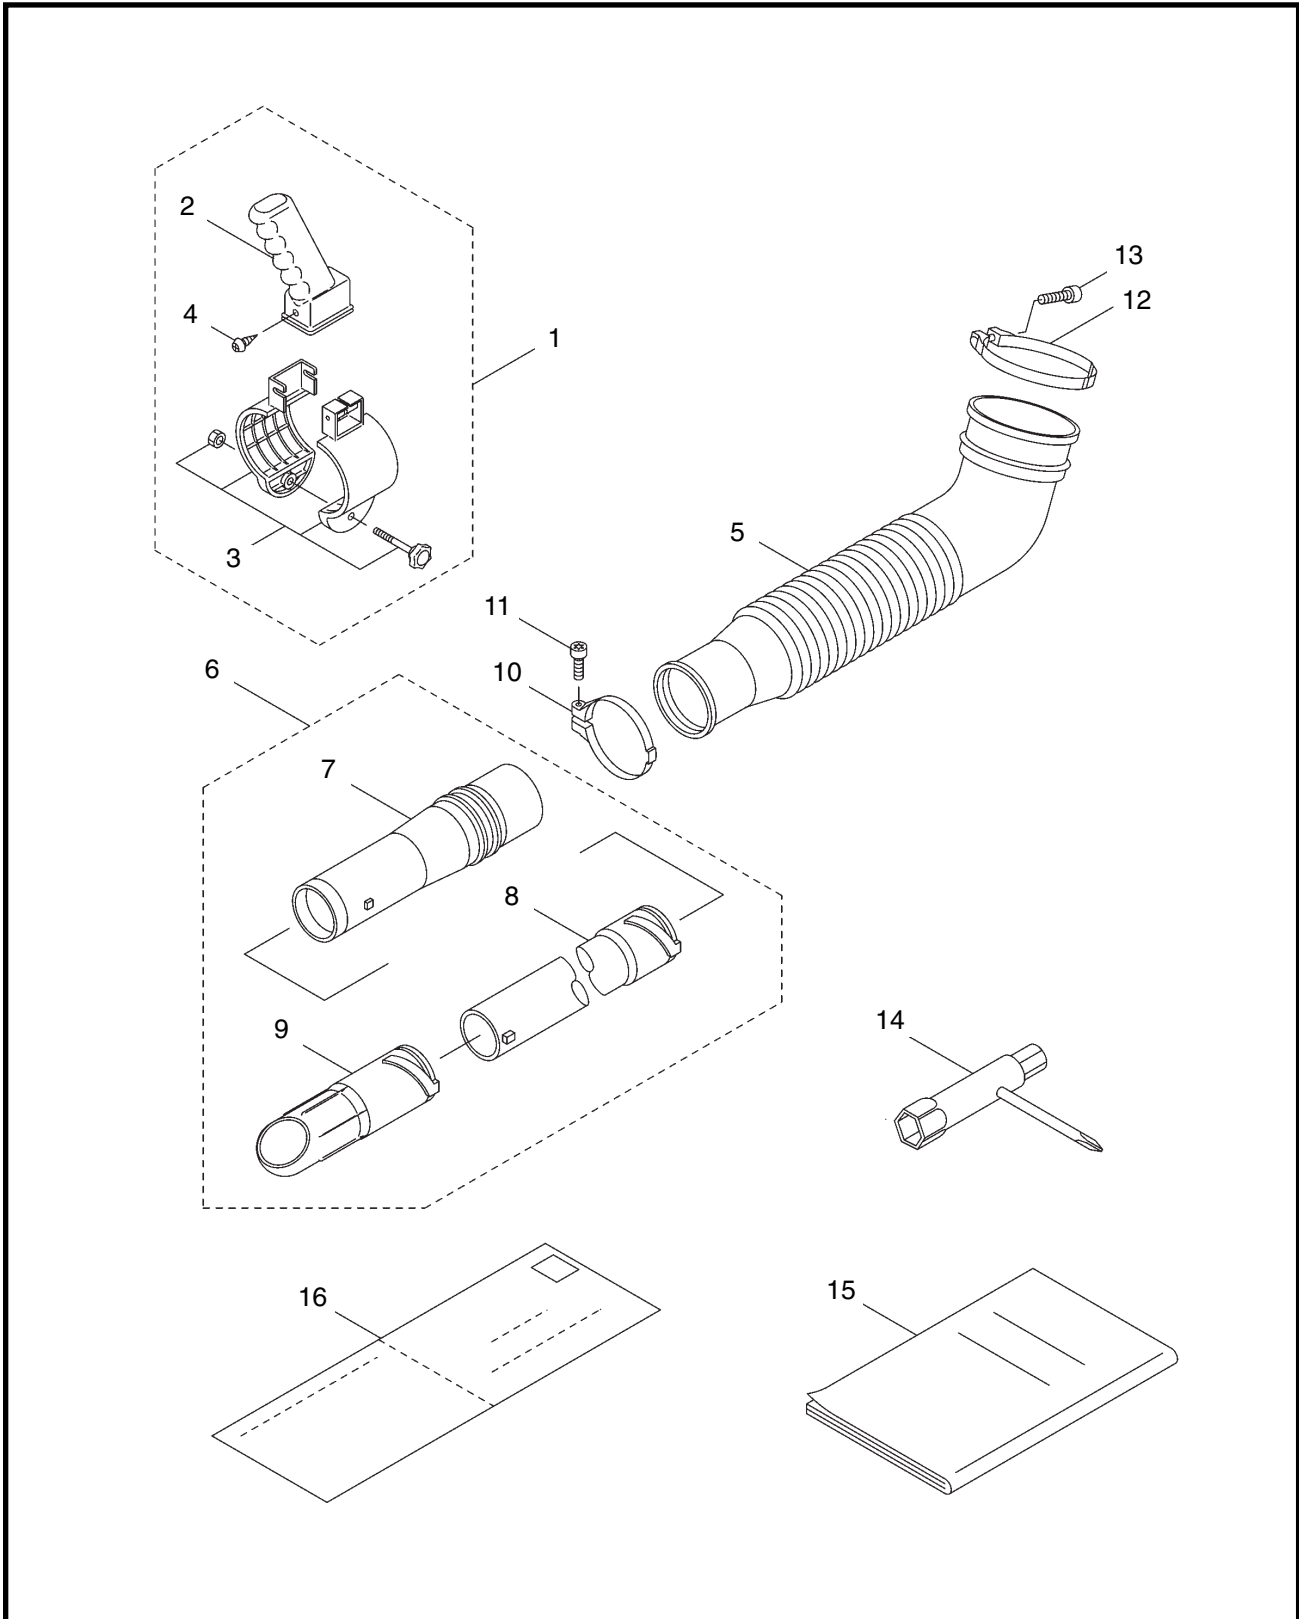

ACCESSORIES

REF #	PART #	DESCRIPTION	Q'TY.	NOTES
1	639505	Grip Ass'y	1	Incl.2-4
2	122629	Grip	1	
3	122609	Band	1	
4	120319	Tapping Screw	2	M5x18
5	123413	Flexible Pipe	1	
6	122394	Pipe Ass'y	1	Incl.7-9
7	122395	Swivel Pipe	1	
8	122400	Straight Pipe	1	370L
9	122402	Bent Pipe	1	
10	122404	Hose Band	1	#82
11	081417	Screw	1	M5x25
12	119523	Hose Band	1	#100
13	081417	Screw	1	M5x25
14	210418	Box Spanner	1	13x19x(+)
15	123518	Instruction Manual	1	
16	216007	Warranty Card	1