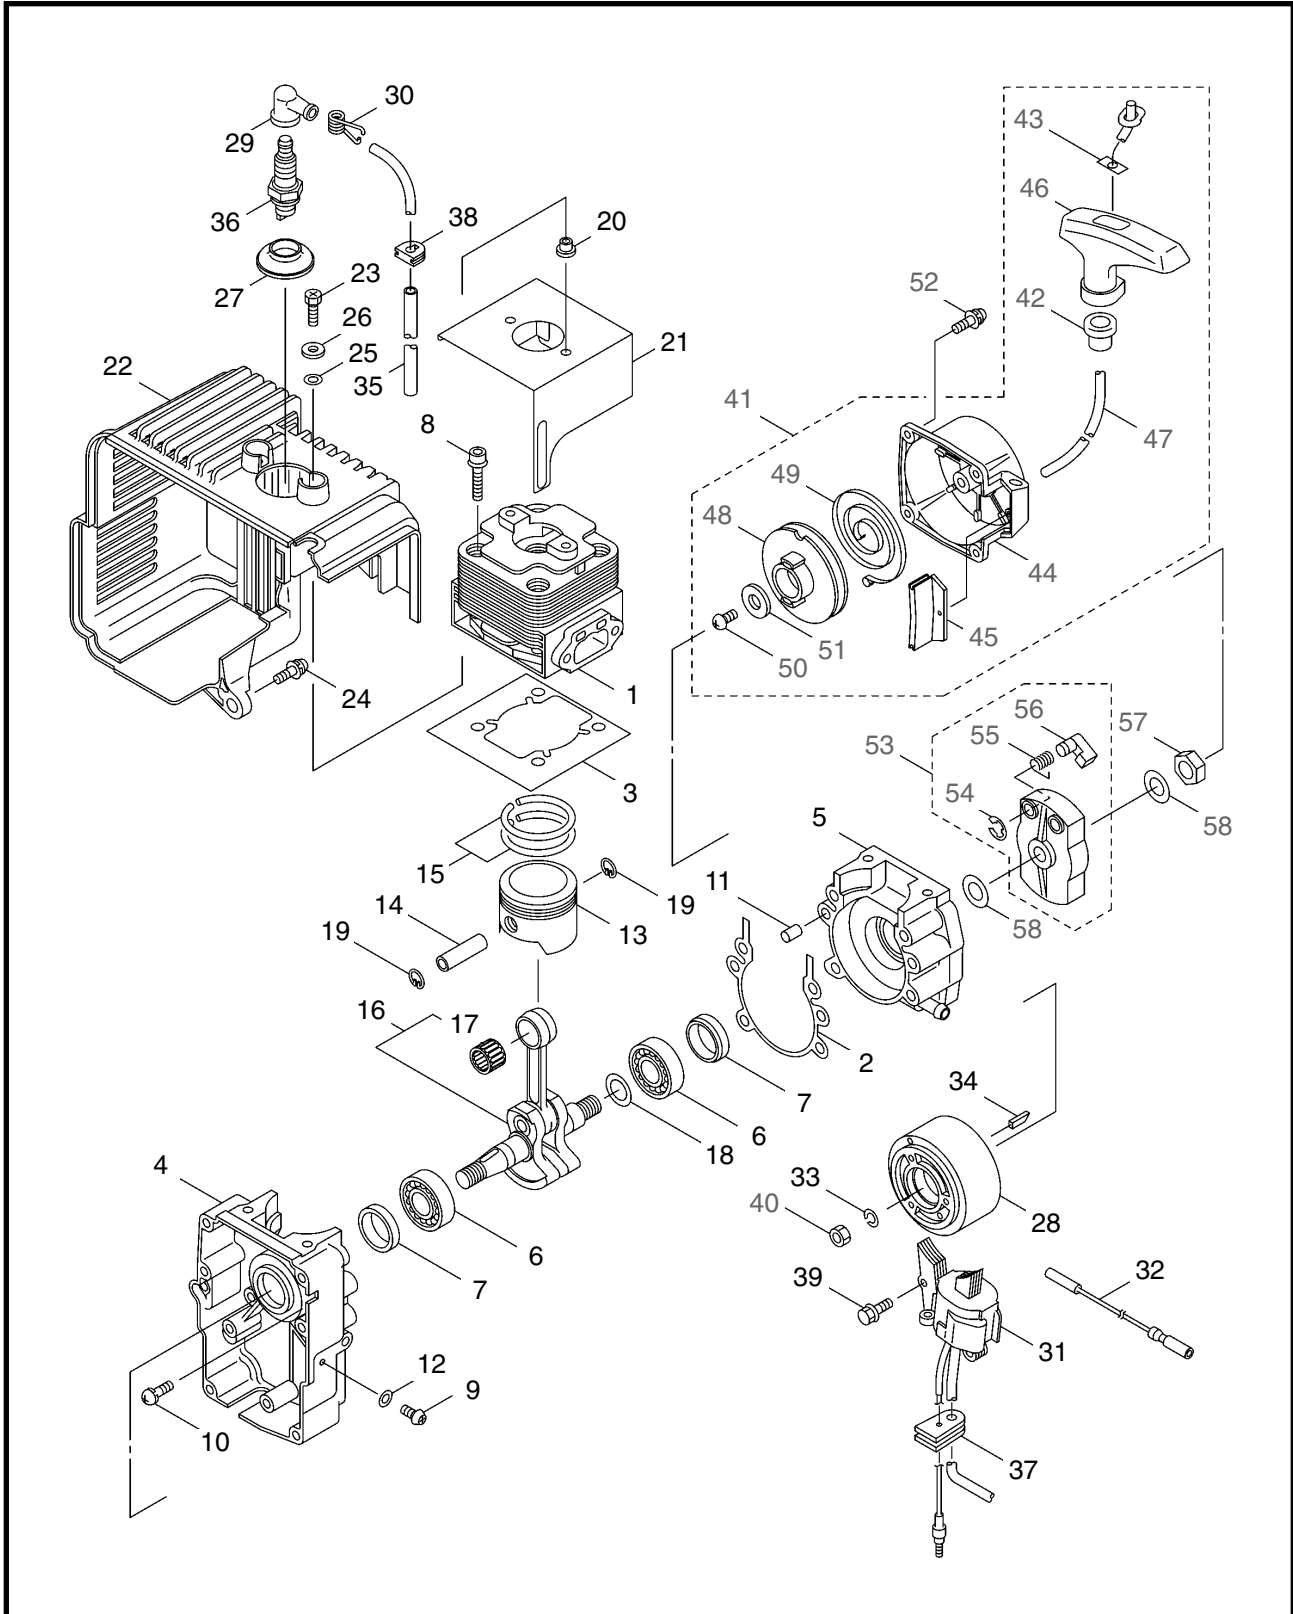

8 ILLUSTRATED PARTS LIST
BL5700HP

ENGINE

REF #	PART #	DESCRIPTION	Q'TY.	NOTES
1	634340	Cylinder	1	
2	570248	Gasket	1	
3	634341	Gasket	1	
4	634342	Crankcase	1	
5	634343	Crankcase	1	
6	597283	Bearing	2	#6202C3
7	071320	Oil Seal	2	
8	597284	Bolt	4	
9	944619	Screw	1	
10	599880	Screw	4	
11	943349	Dowel Pin	2	
12	943893	Gasket	1	
13	570244	Piston	1	
14	944769	Piston Pin	1	
15	943304	Piston Ring Set	1	
16	570245	Crankshaft Ass'y	1	Incl.17
17	943281	Needle Bearing	1	
18	597285	Shim	AR	t=0.10
18	597286	Shim	AR	t=0.20
18	597287	Shim	AR	t=0.40
18	597288	Shim	AR	t=0.60
19	943307	Snap Ring	2	
20	630053	Insulator	2	
21	634344	Shroud	1	
22	634345	Shroud	1	
23	573307	Bolt	2	
24	580184	Screw	1	
25	621123	Washer	2	
26	575415	Washer	2	5.5x13.8xt2
27	570252	Cover	1	
28	634346	Flywheel	1	
29	591532	Spark Plug Cap	1	
30	591533	Terminal	1	
31	634347	Ignition Coil Ass'y	1	
32	597263	Lead Wire	1	
33	943924	Washer	1	
34	998409	Key	1	
35	998411	Tube	1	6x7.4x300L
36	627409	Spark Plug	1	BPMR7A
37	597293	Grommet	1	
38	634348	Grommet	1	
39	943457	Bolt	2