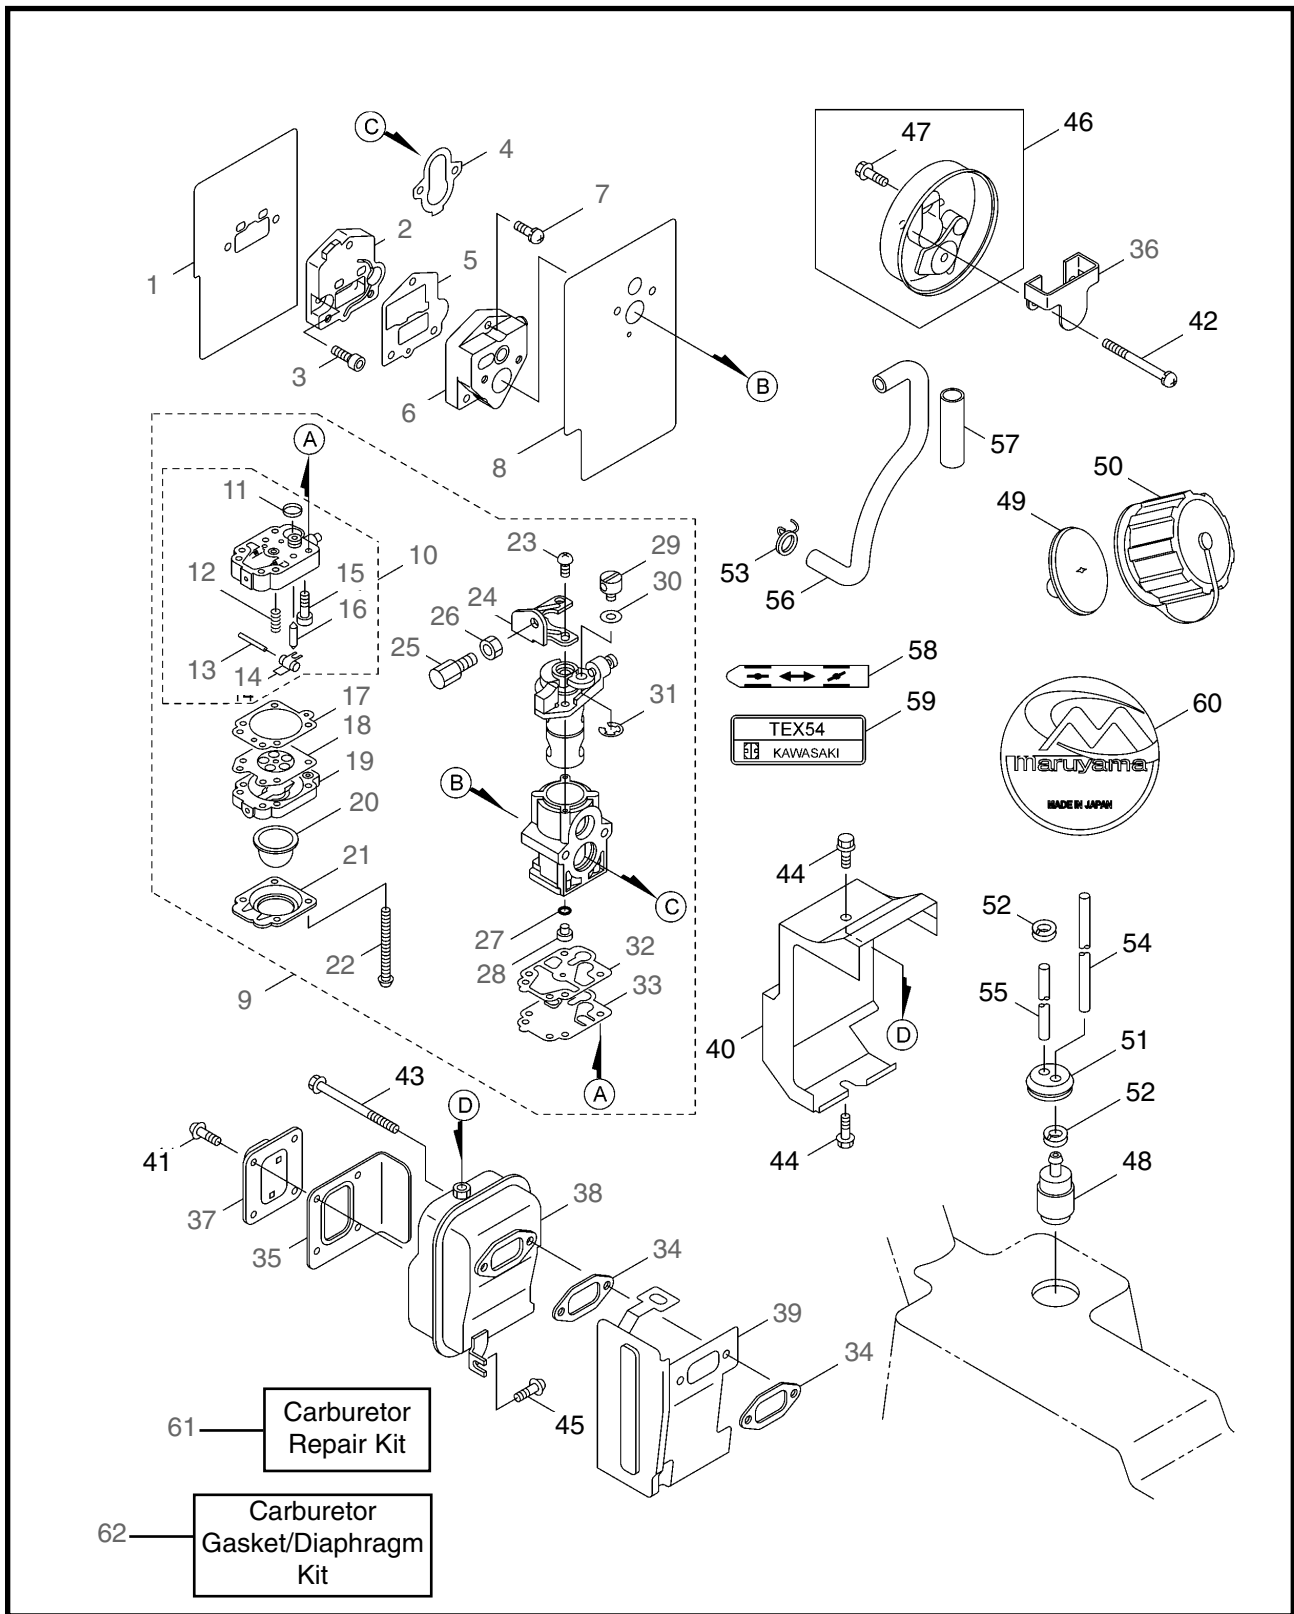

CARBURETOR

REF #	PART #	DESCRIPTION	Q'TY.	NOTES
40	634365	Muffler Cover	1	
41	634366	Screw	4	
42	634367	Screw	2	
43	636828	Bolt	2	
44	944981	Bolt	2	
45	943276	Screw	1	
46	634359	Air Filter Case Ass'y	1	Incl.47
47	628550	Screw	1	
48	625872	Fuel Filter	1	
49	630564	Valve	1	
50	625871	Cap Ass'y	1	
51	597949	Fuel Tank Grommet	1	
52	597948	Fuel Filter Clamp	2	
53	634369	Clamp	1	
54	625873	Tube	1	3x5x250L
55	625874	Tube	1	3x6x130L
56	634370	Tube	1	
57	634371	Tube	1	9x10x35L
58	598438	Label	1	
59	597314	Label	1	
60	123953	Label	1	
61	840018	Carburetor Repair Kit	1	
62	840019	Carbretor Diaphragm Kit	1