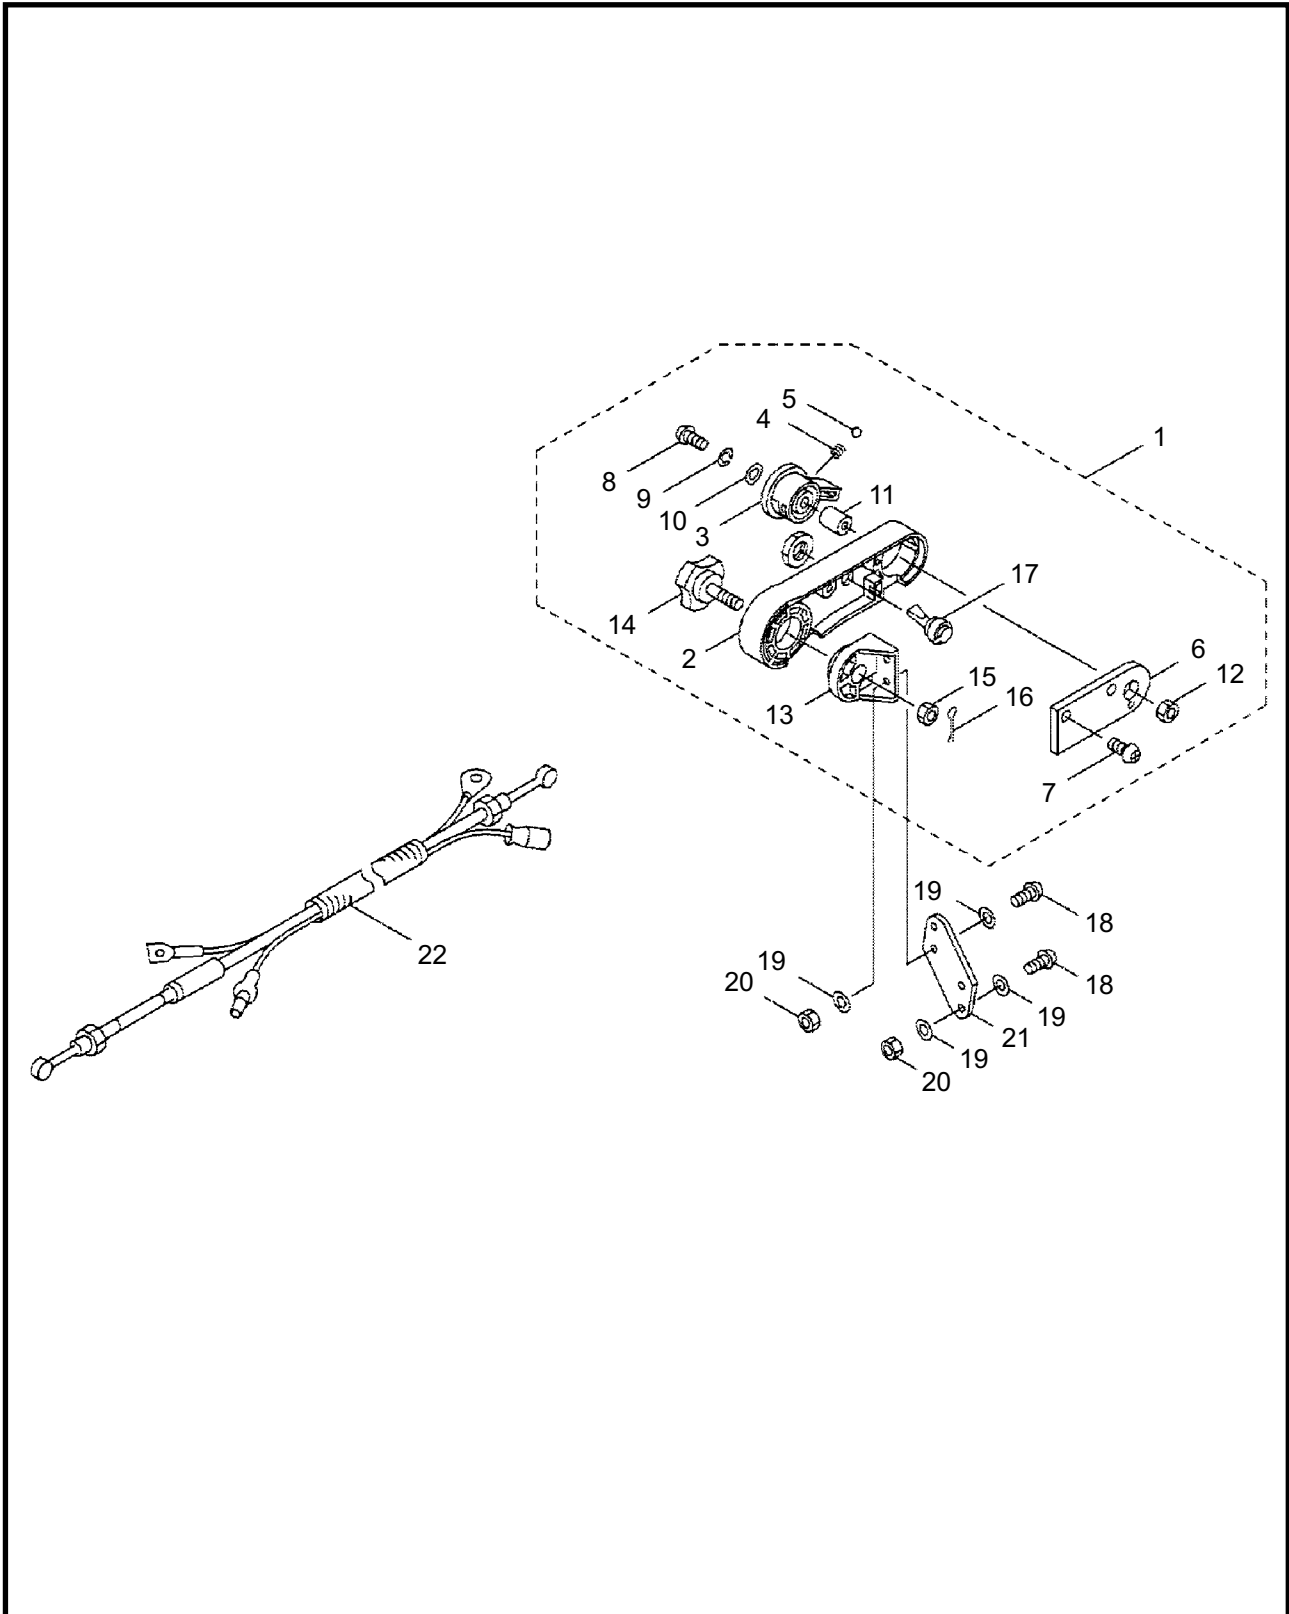

4 ILLUSTRATED PARTS LIST
BL5500SP & BL5500HA

MAIN BODY

REF #	PART #	DESCRIPTION	Q'TY.	NOTES
40	120617	Packing	2	
41	120077	Tapping Screw	4	M6x14
42	121757	Label	1	BL5500SP
42	121778	Label	1	BL5500HA
43	121132	Label	1	
44	119613	Label	1	Choke

6 ILLUSTRATED PARTS LIST
BL5500SP

THROTTLE

REF #	PART #	DESCRIPTION	Q'TY.	NOTES
1	121756	Throttle Ass'y	1	Incl. 2-9
2	122046	Throttle	1	
3	118811	Grip	1	
4	118813	Band	1	
5	118814	Band	1	
6	120319	Tapping Screw	2	M5x18
7	117488	Knob Bolt	1	M6x30
8	121634	Throttle Cable Ass'y	1	
9	121427	Tube	1	
10	119173	Clamp	1	

THROTTLE

REF #	PART #	DESCRIPTION	Q'TY.	NOTES
1	117622	Throttle Lever Ass'y	1	Incl. 2-17
2	107126	Arm	1	
3	107127	Lever	1	
4	107221	Spring	1	
5	106498	Ball	1	
6	107129	Stay	1	
7	019001	Tapping Screw	2	M4x10
8	081457	Screw	1	M6x25
9	012502	Spring Washer	1	M6
10	012488	Washer	1	M6
11	107136	Collar	1	
12	081031	Nut	1	M6
13	115605	Flange	1	
14	115612	Knob Bolt	1	M8x35
15	107581	Nylon Nut	1	M8
16	065842	Cotter Pin	1	
17	117623	Switch	1	
18	081456	Screw	4	M6x20
19	013754	Washer	8	M6
20	112509	Nut	4	M6
21	117603	Plate	1	
22	121776	Throttle Cable Ass'y	1	