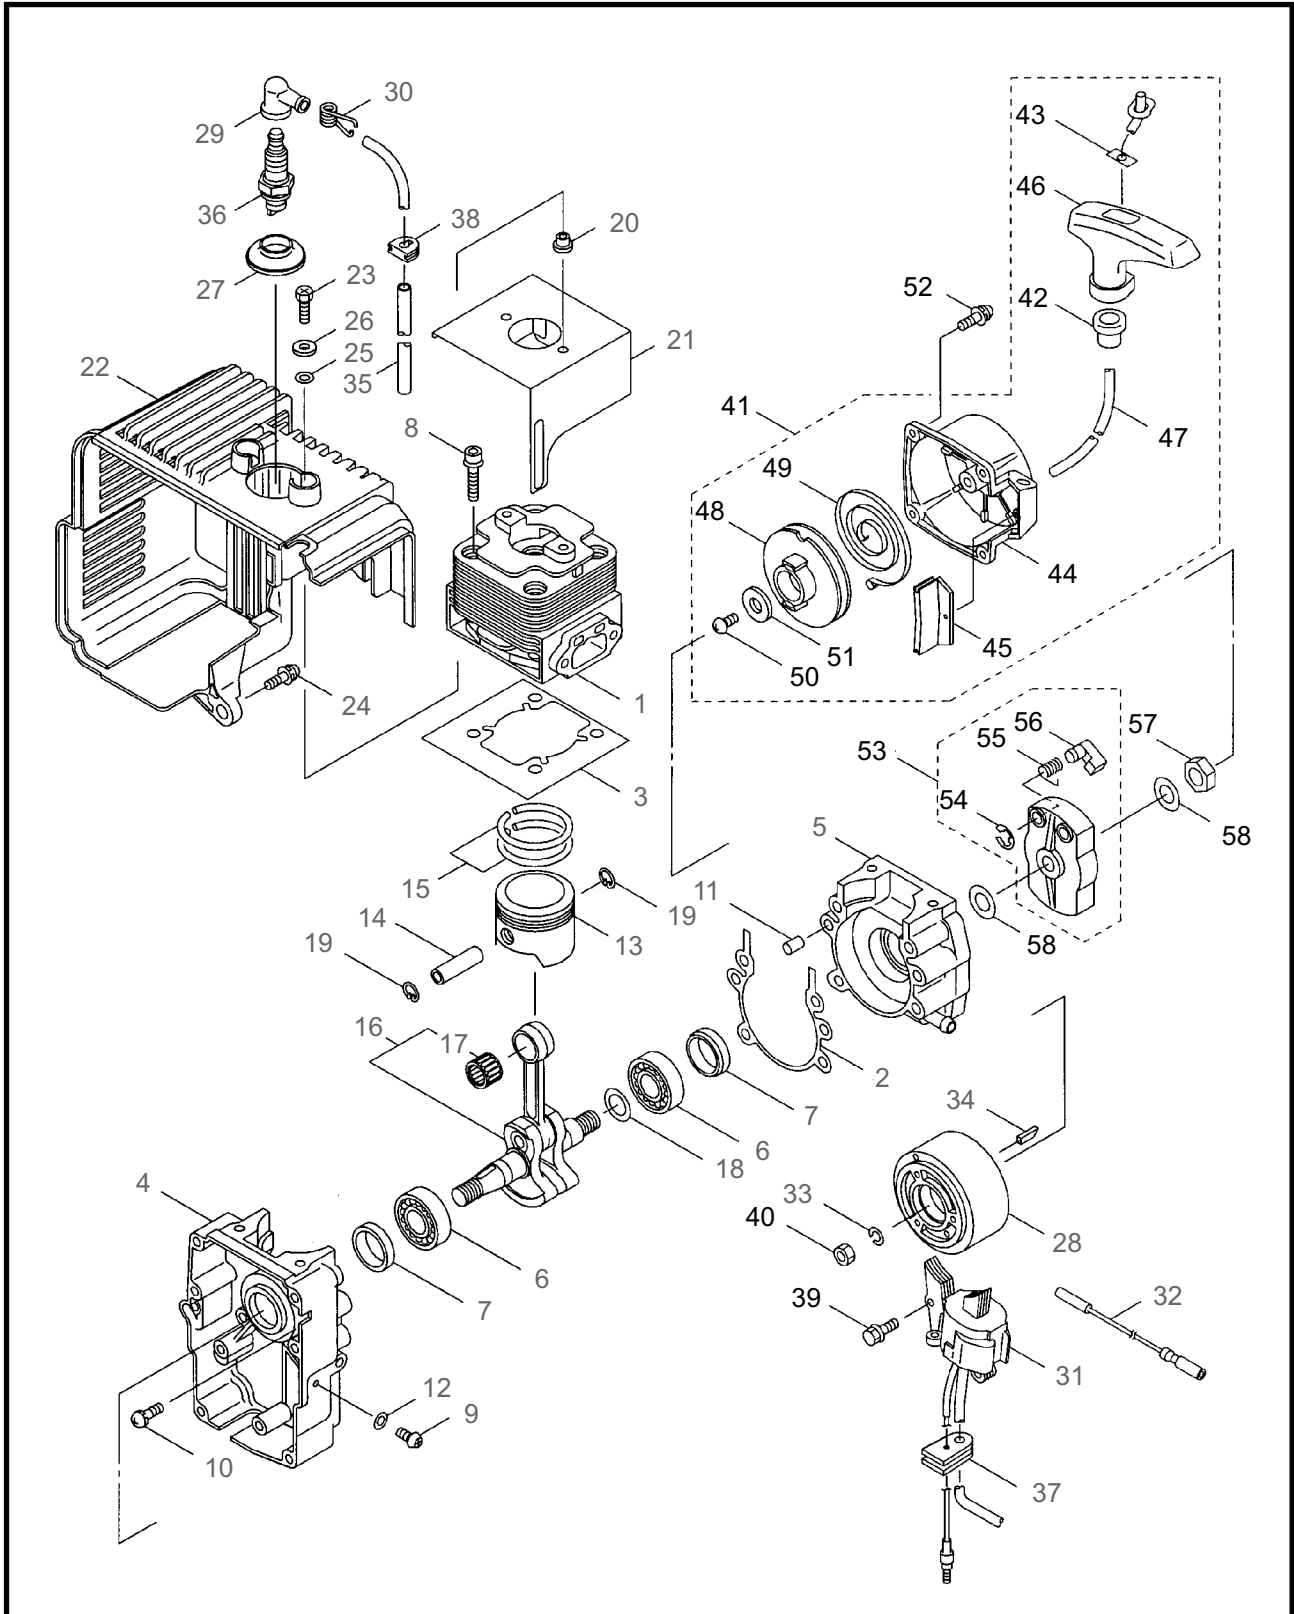

6 ILLUSTRATED PARTS LIST
BL5500SP

THROTTLE

REF #	PART #	DESCRIPTION	Q'TY.	NOTES
1	121756	Throttle Ass'y	1	Incl. 2-9
2	122046	Throttle	1	
3	118811	Grip	1	
4	118813	Band	1	
5	118814	Band	1	
6	120319	Tapping Screw	2	M5x18
7	117488	Knob Bolt	1	M6x30
8	121634	Throttle Cable Ass'y	1	
9	121427	Tube	1	
10	119173	Clamp	1	

THROTTLE

REF #	PART #	DESCRIPTION	Q'TY.	NOTES
1	117622	Throttle Lever Ass'y	1	Incl. 2-17
2	107126	Arm	1	
3	107127	Lever	1	
4	107221	Spring	1	
5	106498	Ball	1	
6	107129	Stay	1	
7	019001	Tapping Screw	2	M4x10
8	081457	Screw	1	M6x25
9	012502	Spring Washer	1	M6
10	012488	Washer	1	M6
11	107136	Collar	1	
12	081031	Nut	1	M6
13	115605	Flange	1	
14	115612	Knob Bolt	1	M8x35
15	107581	Nylon Nut	1	M8
16	065842	Cotter Pin	1	
17	117623	Switch	1	
18	081456	Screw	4	M6x20
19	013754	Washer	8	M6
20	112509	Nut	4	M6
21	117603	Plate	1	
22	121776	Throttle Cable Ass'y	1	

12 ILLUSTRATED PARTS LIST
BL5500SP & BL5500HA

ENGINE

REF #	PART #	DESCRIPTION	Q'TY.	NOTES
40	998410	Nut	1	
41	998413	Recoil Starter	1	Incl. 42-51
42	998438	Rope Guide	1	
43	944502	Plate	1	
44	998439	Recoil Starter Case	1	
45	998440	Recoil Starter Case	1	
46	998437	Grip	1	
47	998436	Rope	1	
48	998434	Reel	1	
49	998435	Recoil Spring	1	
50	944801	Screw	1	
51	998433	Washer	1	
52	624845	Screw	4	M4x16
53	998414	Starting Pulley	1	Incl. 54-56
54	944226	Snap Ring	1	
55	579573	Return Spring	1	
56	572938	Pawl	1	
57	998417	Nut	1	
58	071344	Washer	2	