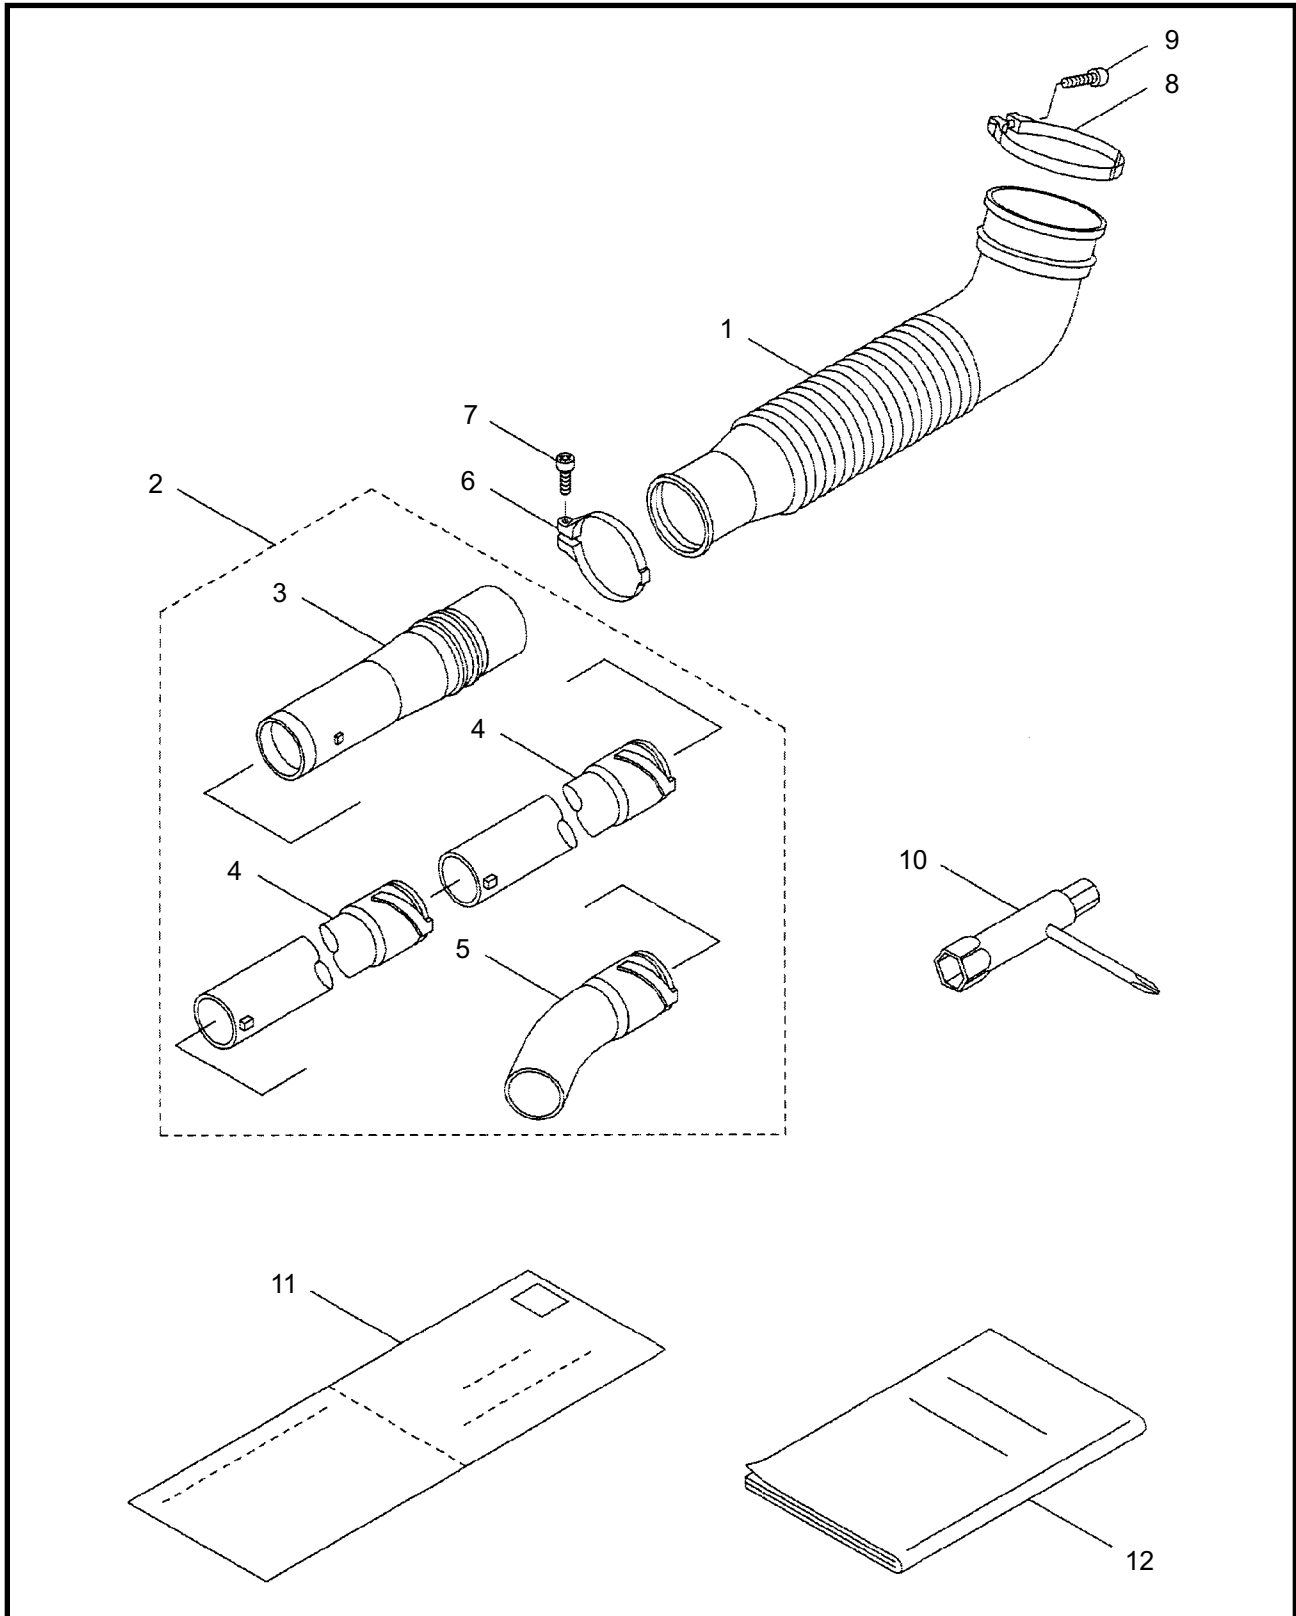

ACCESSORIES

REF #	PART #	DESCRIPTION	Q'TY.	NOTES
1	119186	Flexible Pipe	1	
2	121238	Pipe Ass'y	1	Incl. 3-5
3	121242	Swivel Pipe	1	
4	121243	Straight Pipe	2	
5	121244	Bent Pipe	1	
6	119525	Hose Band	1	
7	081415	Screw	1	M5x16
8	119523	Hose Band	1	
9	081417	Screw	1	M5x25
10	210418	Box Spanner	1	13x19x(+)
11	216007	Warranty Card	1	
12	121758	Instruction Manual	1