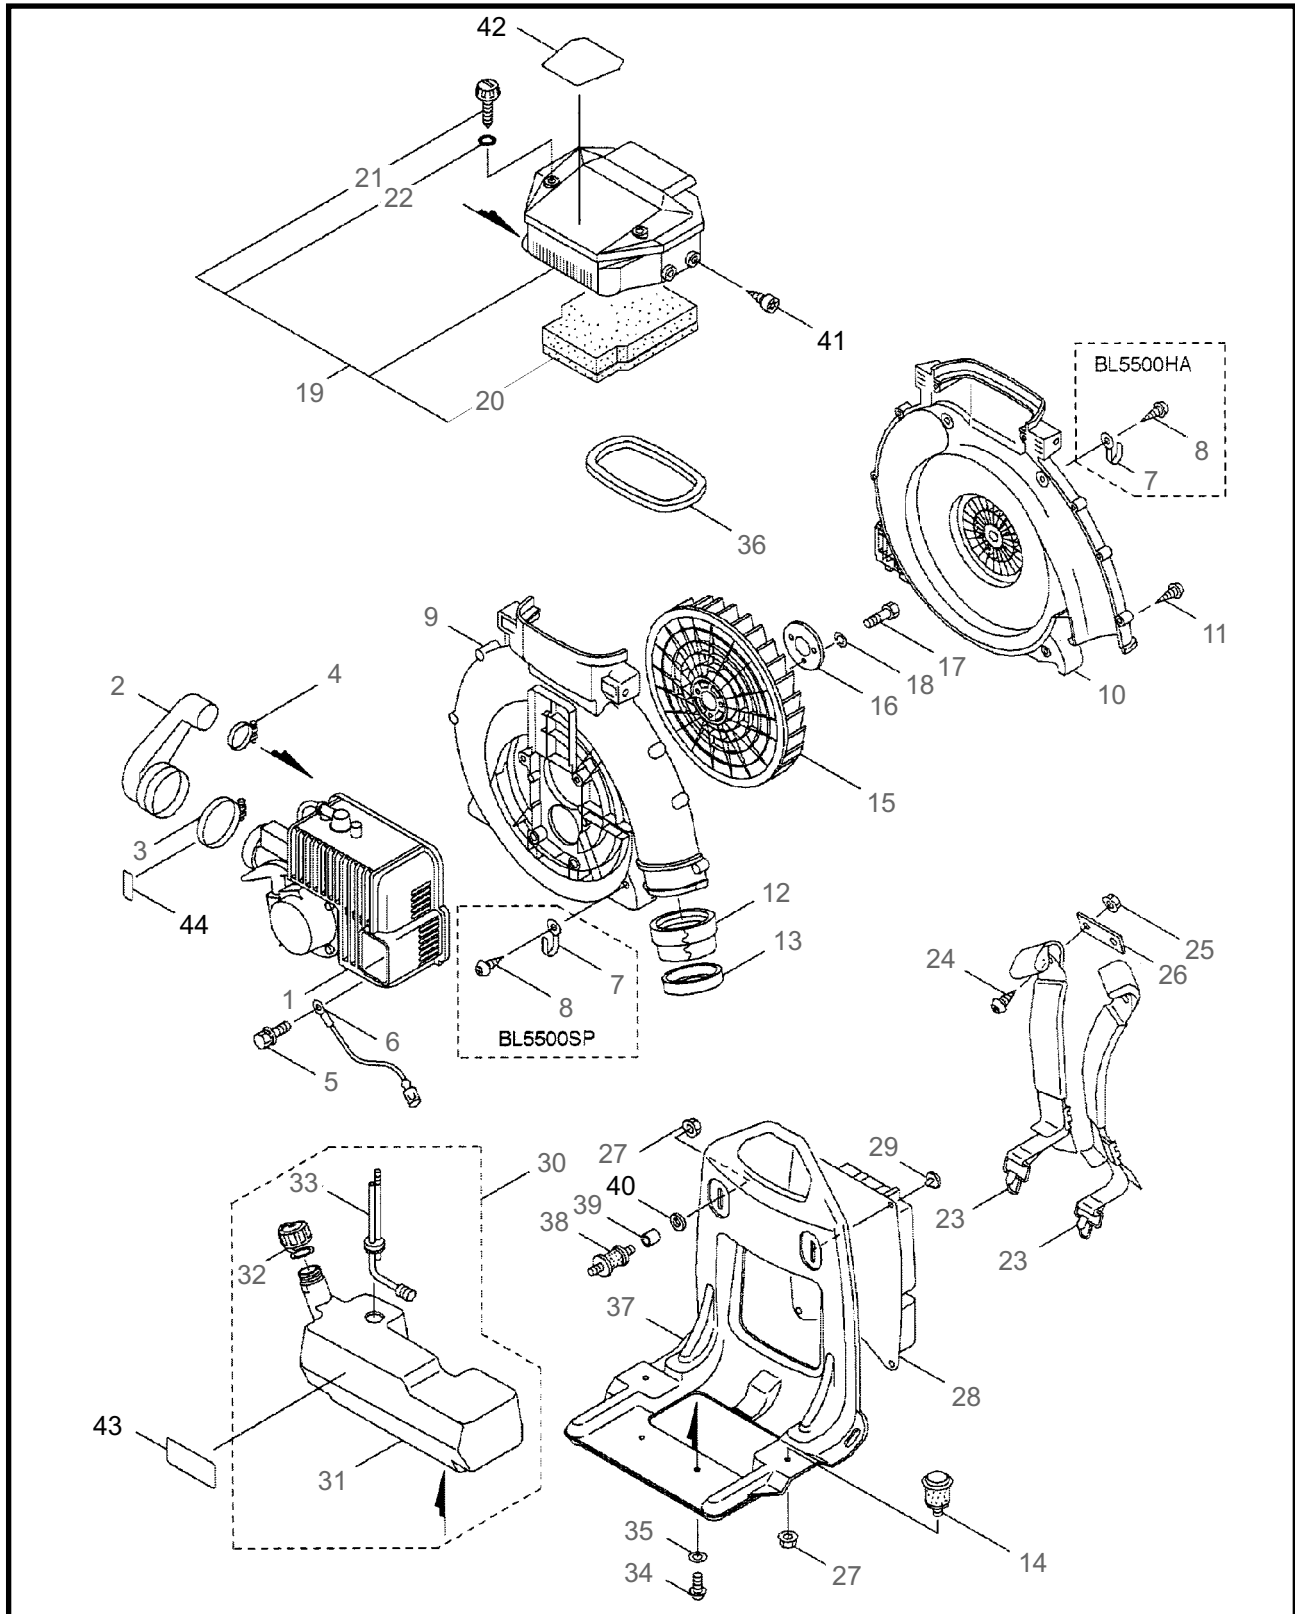

4 ILLUSTRATED PARTS LIST
BL5500SP & BL5500HA

MAIN BODY

REF #	PART #	DESCRIPTION	Q'TY.	NOTES
40	120617	Packing	2	
41	120077	Tapping Screw	4	M6x14
42	121757	Label	1	BL5500SP
42	121778	Label	1	BL5500HA
43	121132	Label	1	
44	119613	Label	1	Choke

6 ILLUSTRATED PARTS LIST
BL5500SP

THROTTLE

REF #	PART #	DESCRIPTION	Q'TY.	NOTES
1	121756	Throttle Ass'y	1	Incl. 2-9
2	122046	Throttle	1	
3	118811	Grip	1	
4	118813	Band	1	
5	118814	Band	1	
6	120319	Tapping Screw	2	M5x18
7	117488	Knob Bolt	1	M6x30
8	121634	Throttle Cable Ass'y	1	
9	121427	Tube	1	
10	119173	Clamp	1	

THROTTLE

REF #	PART #	DESCRIPTION	Q'TY.	NOTES
1	117622	Throttle Lever Ass'y	1	Incl. 2-17
2	107126	Arm	1	
3	107127	Lever	1	
4	107221	Spring	1	
5	106498	Ball	1	
6	107129	Stay	1	
7	019001	Tapping Screw	2	M4x10
8	081457	Screw	1	M6x25
9	012502	Spring Washer	1	M6
10	012488	Washer	1	M6
11	107136	Collar	1	
12	081031	Nut	1	M6
13	115605	Flange	1	
14	115612	Knob Bolt	1	M8x35
15	107581	Nylon Nut	1	M8
16	065842	Cotter Pin	1	
17	117623	Switch	1	
18	081456	Screw	4	M6x20
19	013754	Washer	8	M6
20	112509	Nut	4	M6
21	117603	Plate	1	
22	121776	Throttle Cable Ass'y	1	