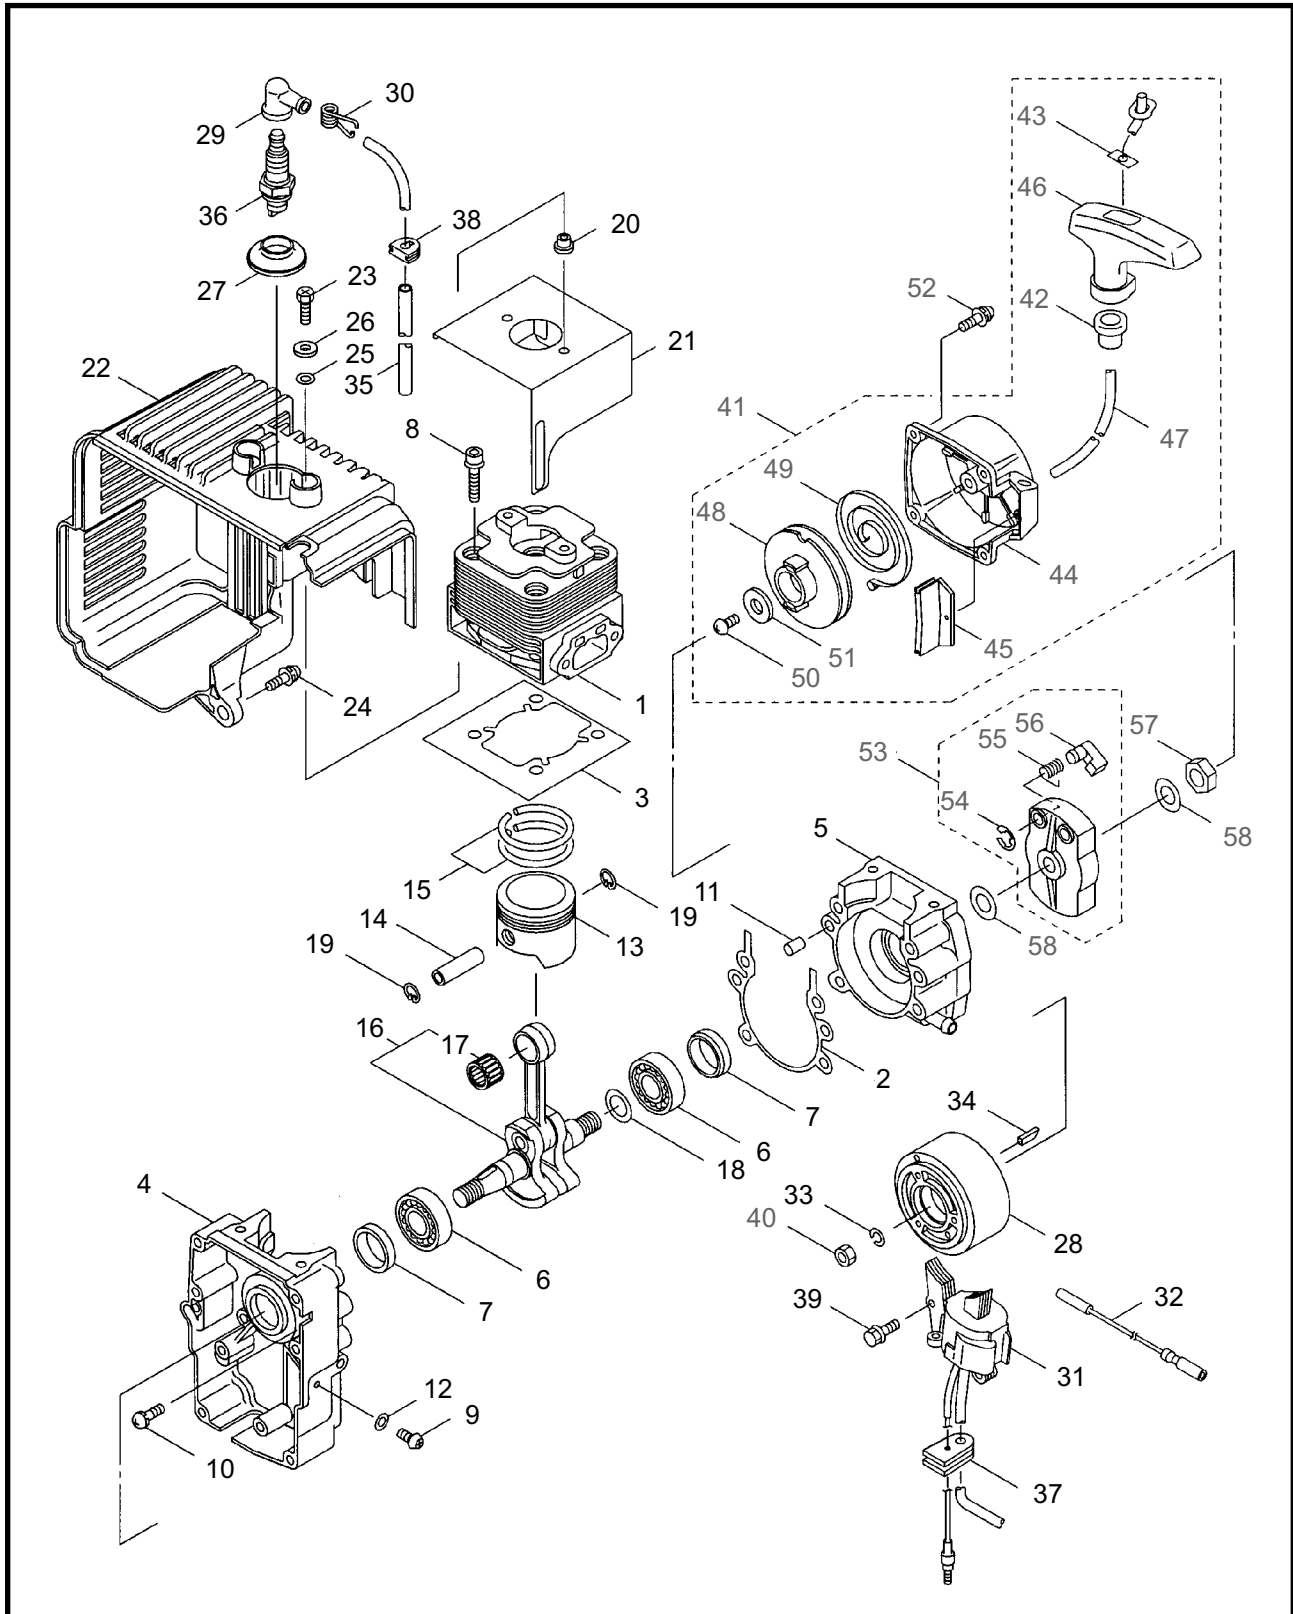

10 ILLUSTRATED PARTS LIST
BL5500SP & BL5500HA

ENGINE

REF #	PART #	DESCRIPTION	Q'TY.	NOTES
1	634340	Cylinder	1	
2	570248	Gasket	1	
3	634341	Gasket	1	
4	634342	Crankcase	1	
5	634343	Crankcase	1	
6	597283	Bearing	2	#6202C3
7	071320	Oil Seal	2	
8	597284	Bolt	4	
9	944619	Screw	1	
10	599880	Screw	4	
11	943349	Dowel Pin	2	
12	943893	Gasket	1	
13	570244	Piston	1	
14	944769	Piston Pin	1	
15	943304	Piston Ring Set	1	
16	570245	Crankshaft Ass'y	1	Incl. 17
17	597289	Needle Bearing	1	
18	597285	Shim	AR	t=0.10
18	597286	Shim	AR	t=0.20
18	597287	Shim	AR	t=0.40
18	597288	Shim	AR	t=0.60
19	943307	Snap Ring	2	
20	630053	Insulator	2	
21	634344	Shroud	1	
22	634345	Shroud	1	
23	573307	Bolt	2	
24	580184	Screw	1	
25	621123	Washer	2	
26	575415	Washer	2	
27	570252	Cover	1	
28	634346	Flywheel	1	
29	591532	Spark Plug Cap	1	
30	591533	Terminal	1	
31	634347	Ignition Coil Ass'y	1	
32	597263	Lead Wire	1	
33	943924	Washer	1	
34	998409	Key	1	
35	998411	Tube	1	
36	627409	Spark Plug	1	BPMR7A
37	597293	Grommet	1	
38	634348	Grommet	1	
39	943457	Bolt	2