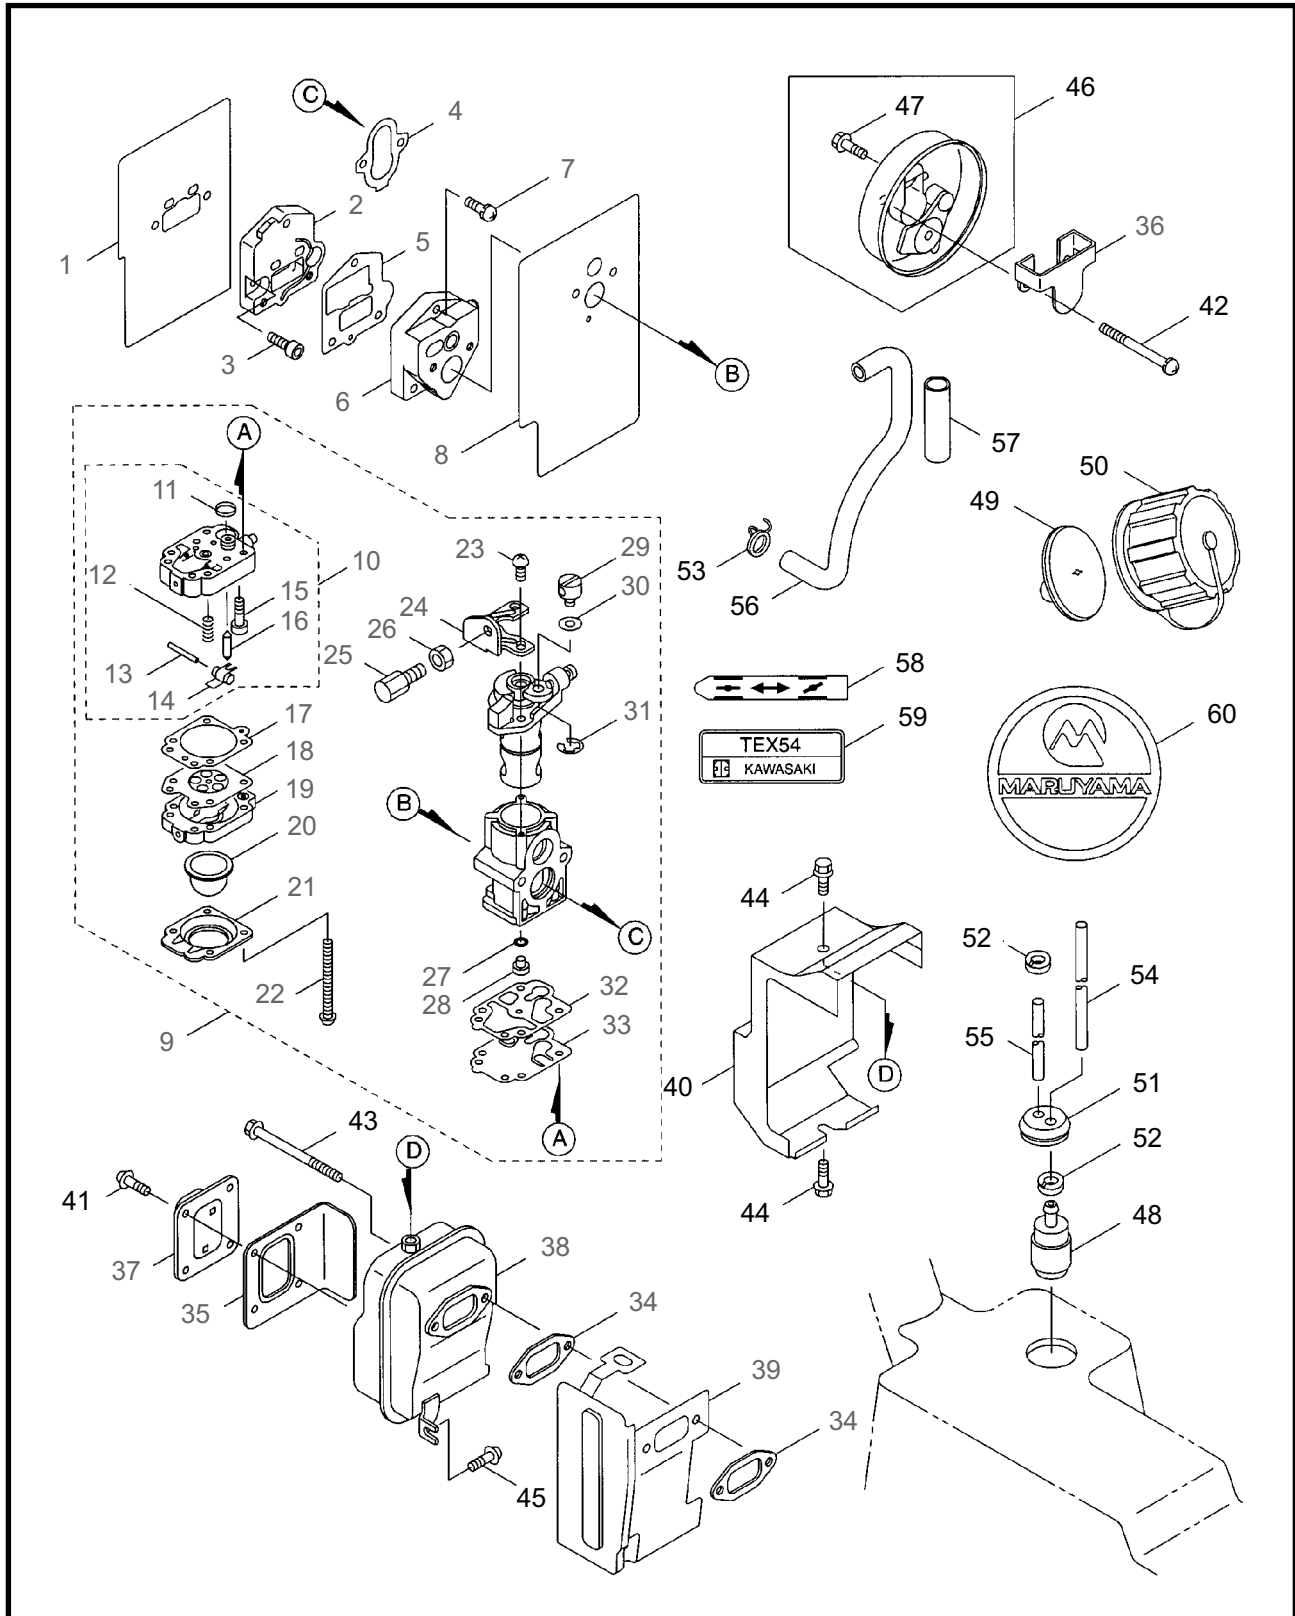

CARBURETOR

REF #	PART #	DESCRIPTION	Q'TY.	NOTES
40	634365	Muffler Cover	1	
41	634366	Screw	4	
42	634367	Screw	2	
43	634368	Bolt	2	
44	944981	Bolt	2	
45	943276	Screw	1	
46	634359	Air Filter Case Ass'y	1	Incl. 47
47	628550	Screw	1	
48	625872	Fuel Filter	1	
49	630564	Valve	1	
50	625871	Cap Ass'y	1	
51	597949	Fuel Tank Grommet	1	
52	597948	Fuel Filter Clamp	2	
53	634369	Clamp	1	
54	625873	Tube	1	
55	625874	Tube	1	
56	634370	Tube	1	
57	634371	Tube	1	
58	598438	Label	1	
59	597314	Label	1	
60	634372	Label	1