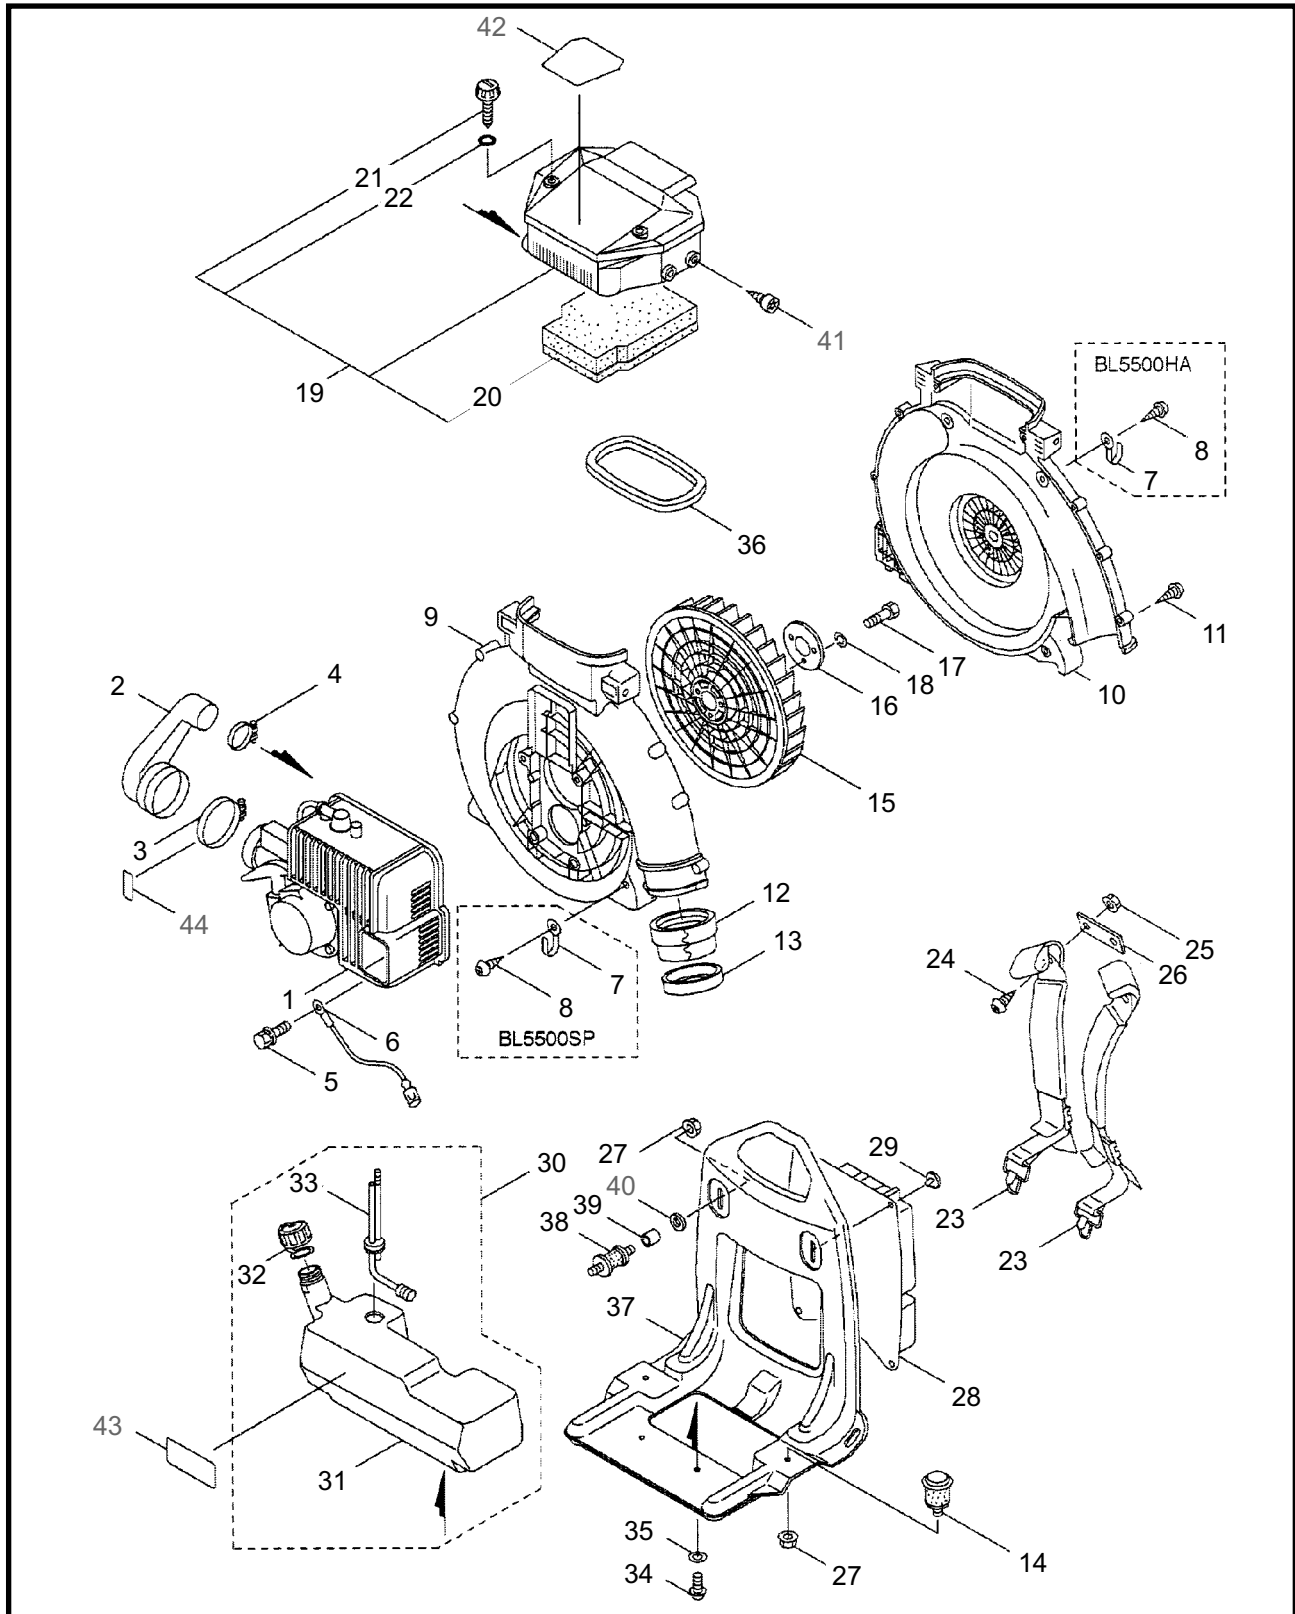

2 ILLUSTRATED PARTS LIST
BL5500SP & BL5500HA

MAIN BODY

REF #	PART #	DESCRIPTION	Q'TY.	NOTES
1	634345	Shroud	1	
2	121753	Inlet Pipe	1	
3	121755	Band	1	
4	119684	Band	1	
5	092543	Bolt	4	M6x45
6	108634	Earth Cord	1	
7	103550	Clamp	1	
8	082697	Tapping Screw	1	M5x10
9	120512	Fan Case (E)	1	
10	119387	Fan Case (S)	1	
11	118530	Tapping Screw	11	M5x25
12	119160	Collar	1	
13	119161	Rubber Band	1	
14	120615	Buffer	2	
15	118724	Fan	1	
16	118248	Plate	1	
17	119558	Bolt	3	M6x40-7T
18	012502	Spring Washer	3	M6
19	634055	Air Cleaner Ass'y	1	Incl. 20-23
20	122951	Element	1	
21	114463	Knob	2	
22	014187	O-Ring	2	
23	120625	Knapsack Band	2	
24	083445	Screw	2	M6x16
25	550132	Nut	2	M6
26	120614	Band	1	
27	109704	Nut	4	M6
28	119177	Cushion Pad	1	
29	840543	Fastener	4	
30	119388	Fuel Tank Ass'y	1	Incl. 32-34
31	120154	Fuel Tank	1	
32	119390	Cap Ass'y	1	
33	119391	Filter Ass'y	1	
34	081414	Screw	2	M5x14
35	015479	Washer	2	
36	120536	Packing	1	
37	119174	Knapsack Frame	1	
38	026223	Buffer	2	
39	120616	Collar	2