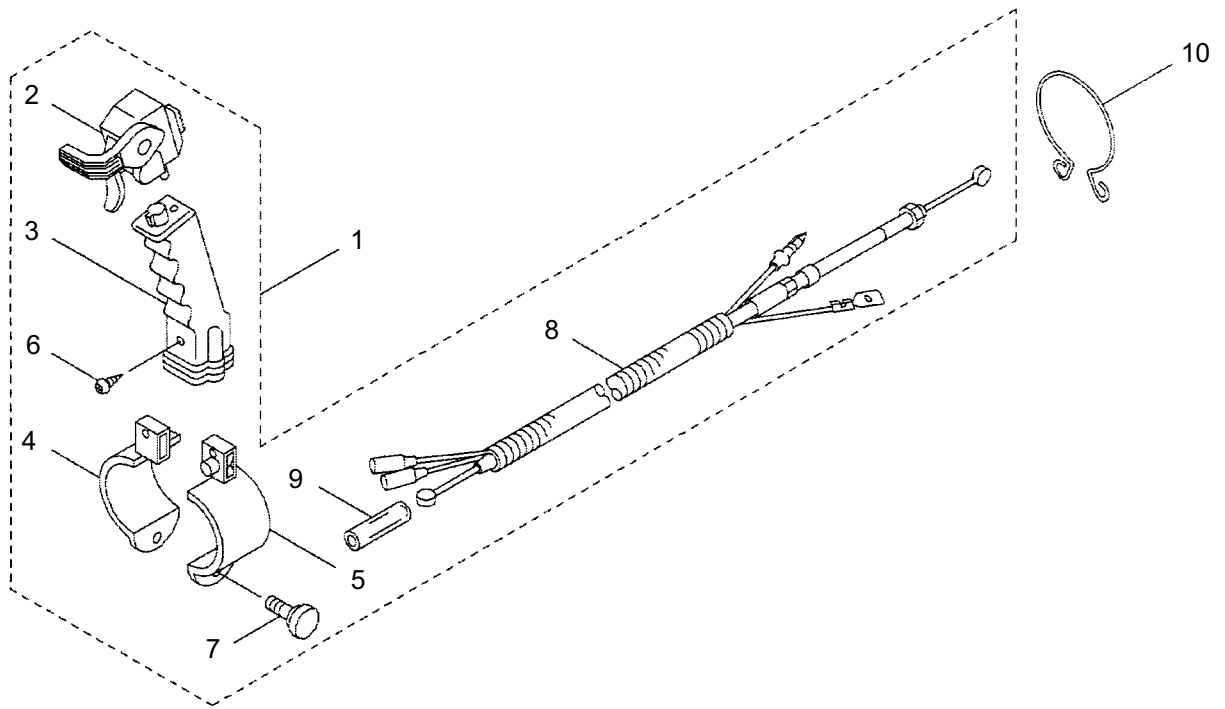

4 ILLUSTRATED PARTS LIST
BL5500SP & BL5500HA

MAIN BODY

REF #	PART #	DESCRIPTION	Q'TY.	NOTES
40	120617	Packing	2	
41	120077	Tapping Screw	4	M6x14
42	121757	Label	1	BL5500SP
42	121778	Label	1	BL5500HA
43	121132	Label	1	
44	119613	Label	1	Choke

6 ILLUSTRATED PARTS LIST
BL5500SP

THROTTLE

REF #	PART #	DESCRIPTION	Q'TY.	NOTES
1	121756	Throttle Ass'y	1	Incl. 2-9
2	122046	Throttle	1	
3	118811	Grip	1	
4	118813	Band	1	
5	118814	Band	1	
6	120319	Tapping Screw	2	M5x18
7	117488	Knob Bolt	1	M6x30
8	121634	Throttle Cable Ass'y	1	
9	121427	Tube	1	
10	119173	Clamp	1	

THROTTLE

REF #	PART #	DESCRIPTION	Q'TY.	NOTES
1	117622	Throttle Lever Ass'y	1	Incl. 2-17
2	107126	Arm	1	
3	107127	Lever	1	
4	107221	Spring	1	
5	106498	Ball	1	
6	107129	Stay	1	
7	019001	Tapping Screw	2	M4x10
8	081457	Screw	1	M6x25
9	012502	Spring Washer	1	M6
10	012488	Washer	1	M6
11	107136	Collar	1	
12	081031	Nut	1	M6
13	115605	Flange	1	
14	115612	Knob Bolt	1	M8x35
15	107581	Nylon Nut	1	M8
16	065842	Cotter Pin	1	
17	117623	Switch	1	
18	081456	Screw	4	M6x20
19	013754	Washer	8	M6
20	112509	Nut	4	M6
21	117603	Plate	1	
22	121776	Throttle Cable Ass'y	1	