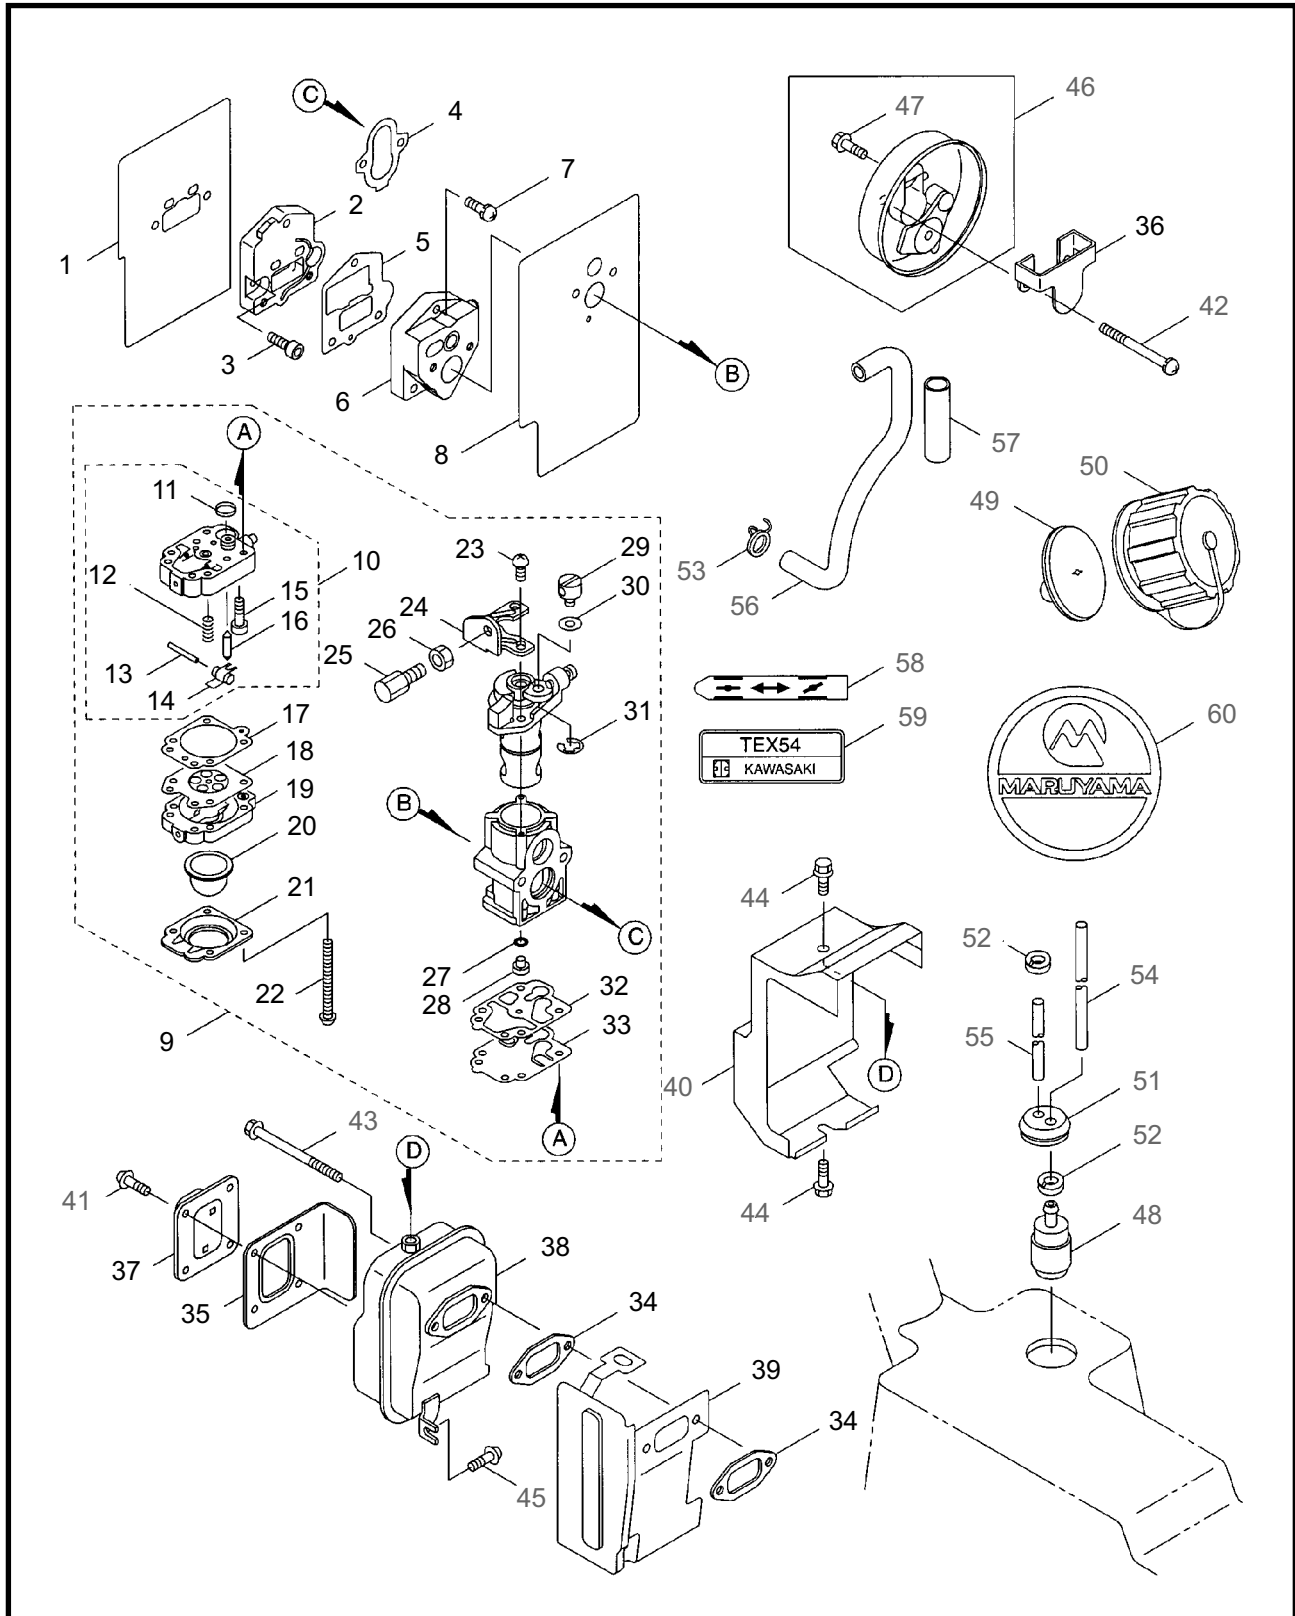

CARBURETOR

REF #	PART #	DESCRIPTION	Q'TY.	NOTES
1	634352	Gasket	1	
2	634355	Plate	1	
3	634358	Bolt	2	
4	634351	Gasket	1	
5	634349	Gasket	1	
6	634354	Reed Valve Ass'y	1	
7	579565	Screw	3	
8	634353	Gasket	1	
9	634356	Carburetor Ass'y	1	Incl. 10-33
10	626822	Body Ass'y	1	Incl. 11-16
11	624430	Filter	1	
12	624434	Spring	1	
13	624433	Pin	1	
14	624429	Lever	1	
15	624432	Screw	1	
16	624431	Float Valve	1	
17	262993	Gasket	1	
18	634357	Diaphragm	1	
19	598413	Body	1	
20	577191	Priming Pump	1	
21	598409	Primer Pump Cover	1	
22	598417	Screw	4	
23	577179	Screw	2	
24	624525	Bracket	1	
25	598418	Screw	1	
26	624530	Nut	1	
27	577182	O-Ring	1	
28	628092	Main Jet	1	#52
29	598415	Arm	1	
30	624532	Washer	1	
31	577175	Snap Ring	1	
32	634350	Gasket	1	
33	577185	Diaphragm	1	
34	584743	Muffler Gasket	2	
35	634360	Gasket	1	
36	634361	Baffle	1	
37	634362	Spark Arrester	1	
38	634363	Muffler Comp.	1	
39	634364	Muffler Cover	1