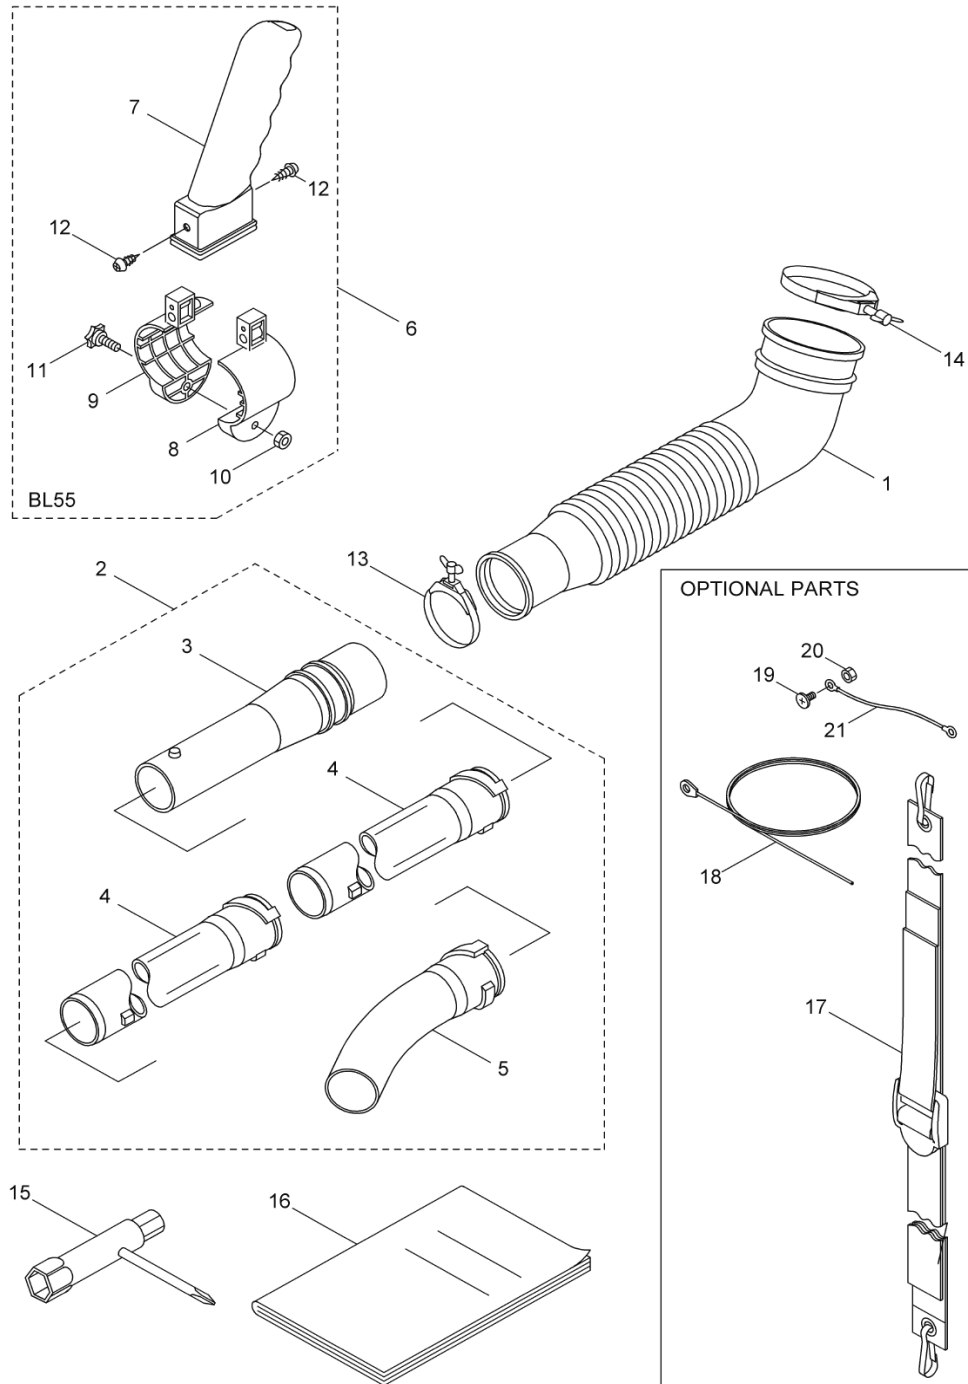

5. BL55/BL55SP
ACCESSORIES,OPTIONAL PARTS

523400-05

Status	Position	Parts Number	Parts Name	Unit Quantity	Set Unit Quantity	Specification	Remarks	Maker code