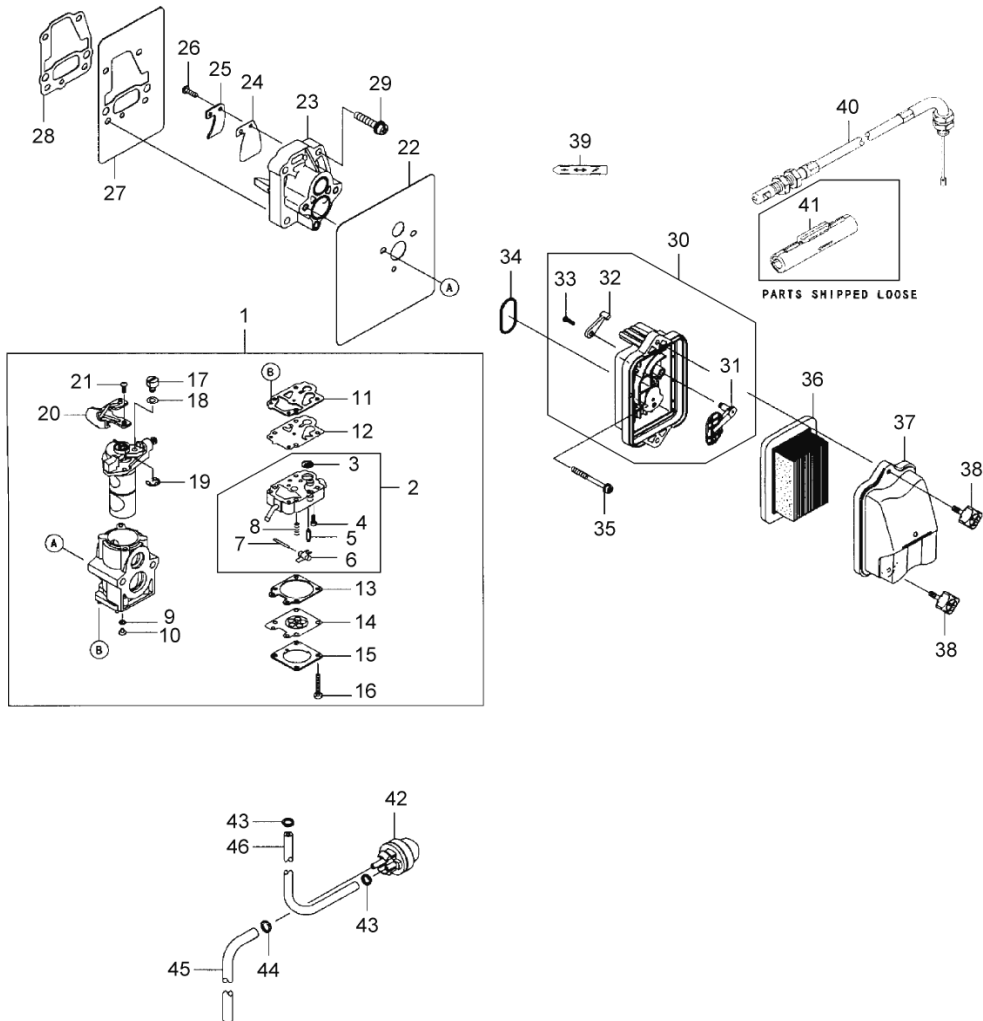

4. BL55/BL55SP ENGINE
CARBURETOR, MUFFLER

523400-04

Status	Position	Parts Number	Parts Name	Unit Quantity	Set Unit Quantity	Specification	Remarks	Maker code