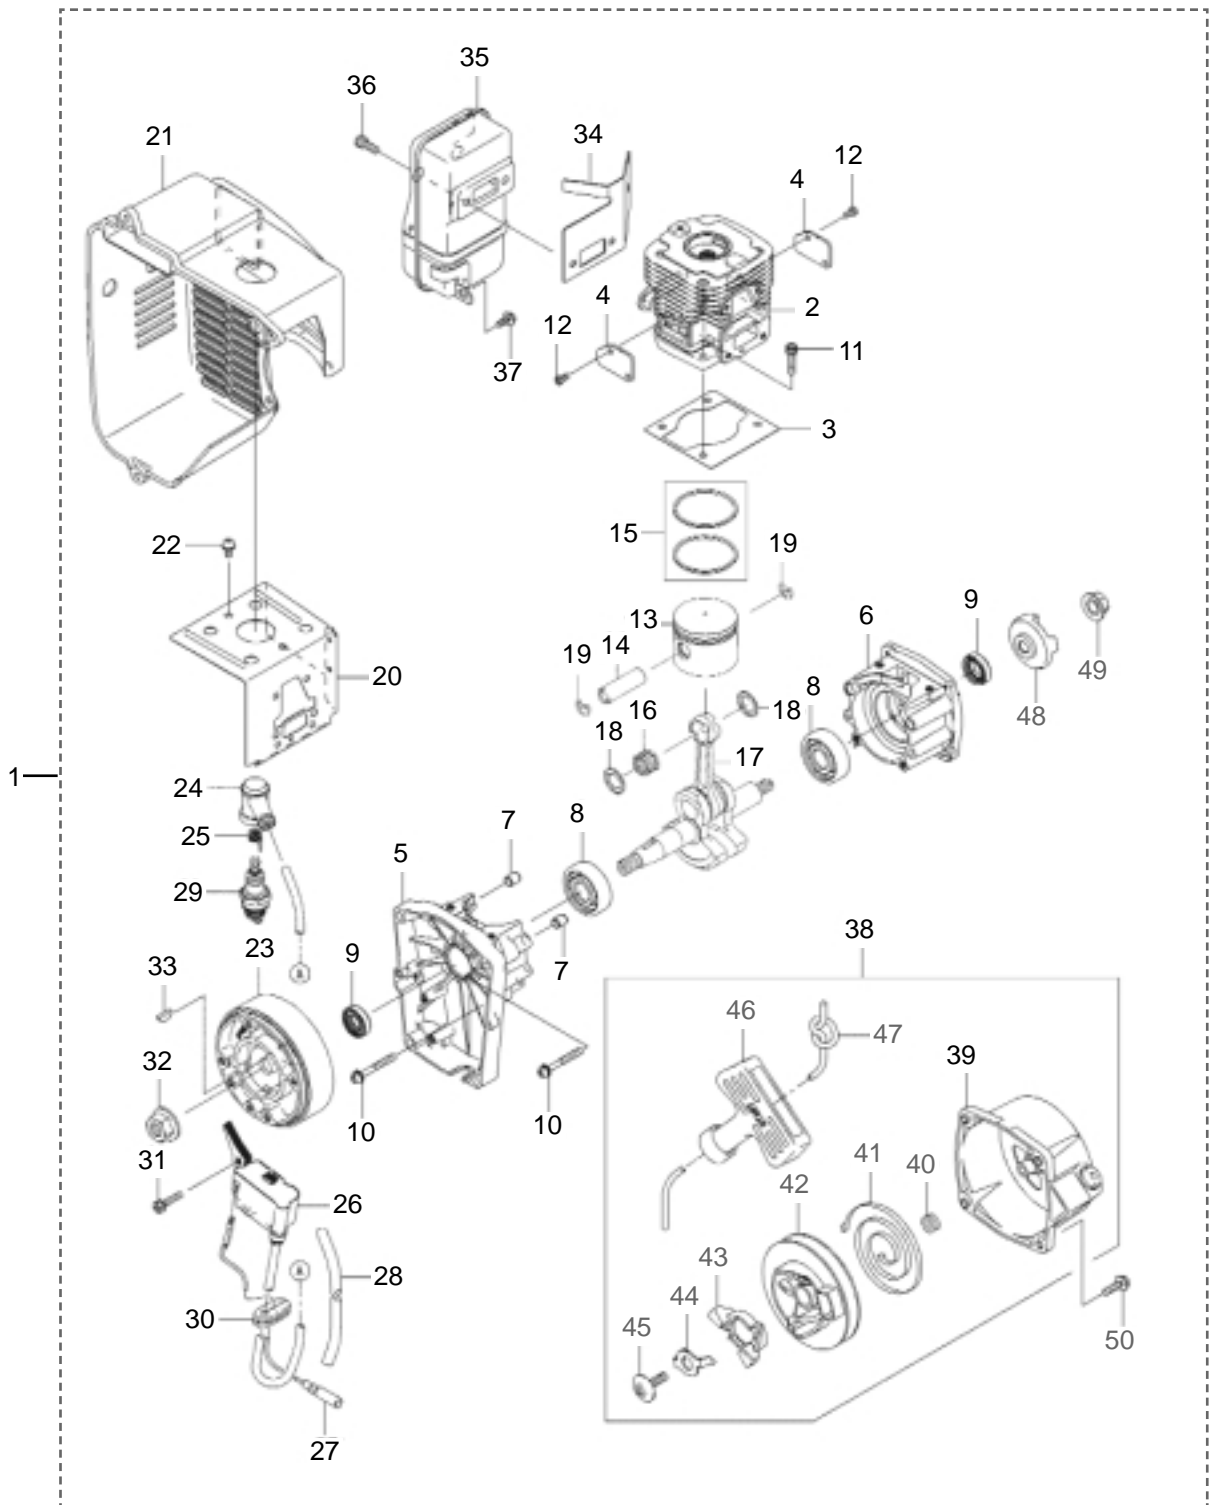

**4** ILLUSTRATED PARTS LIST  
**BL5100**

**MAIN BODY**

<b>REF #</b>	<b>PART #</b>	<b>DESCRIPTION</b>	<b>Q'TY.</b>	<b>NOTES</b>
40	120617	Packing	1	
41	109704	Nut	3	M6
42	119177	Cushion Pad	1	
43	100749	Fastener	4	
44	120154	Fuel Tank	1	
45	125561	Screw	2	M5X14(W16XT1.6)
46	125630	Label	1	BL5100
47	123954	Label	1	Recoil
48	266959	Label	1	CE-caution
49	125749	Label	1	
50	121132	Label	1	

**6** ILLUSTRATED PARTS LIST  
**BL5100**

**ENGINE**

Ref #	Part #	Description	Q'ty.	Notes
1	125623	Engine	1	
2	649683	Cylinder	1	
3	649684	Gasket, Cylinder	1	
4	649685	Plate	2	
5	649686	Crankcase	1	
6	649687	Crankcase	1	
7	573908	Pin	2	
8	649688	Bearing	2	
9	649689	Oil Seal	2	
10	944778	Screw	4	
11	649320	Bolt	4	
12	943572	Screw	4	
13	649690	Piston	1	
14	649691	Piston Pin	1	
15	649692	Piston Ring Set	1	
16	649693	Bearing	1	
17	649694	Crankshaft Ass'y	1	
18	649327	Spacer	2	
19	943307	Snap Ring	2	
20	649695	Shroud	1	
21	649696	Shroud	1	
22	996258	Screw	1	
23	649697	Flywheel	1	
24	591532	"Cap, Spark Plug"	1	
25	591533	Terminal	1	
26	649698	Ignition Coil Ass'y	1	
27	649332	Lead Wire	1	
28	998411	Tube	1	
29	649333	Spark Plug	1	
30	649334	Grommet	1	
31	649335	Bolt	2	M4X20
32	649336	Nut	1	M10
33	071695	Key	1	
34	649706	Gasket	1	
35	649709	Muffler Ass'y	1	
36	649710	Bolt	2	
37	943466	Screw	1	
38	649375	Recoil Starter Ass'y	1	Incl. 39-47
39	649372	"Case, Recoil Starter"	1	

# ENGINE

<b>REF #</b>	<b>PART #</b>	<b>DESCRIPTION</b>	<b>Q'TY.</b>	<b>NOTES</b>
40	649378	Spring	1	
41	649379	Spring, Recoil	1	
42	649376	Reel, Recoil Starter	1	
43	649370	Pawl	1	
44	649371	Retainer	1	
45	649380	Screw	1	
46	649373	Grip, Recoil Starter	1	
47	649377	Rope	1	3.5X1000
48	649374	Pulley, Starting	1	
49	649381	Nut	1	
50	624845	Screw	4	M4X16