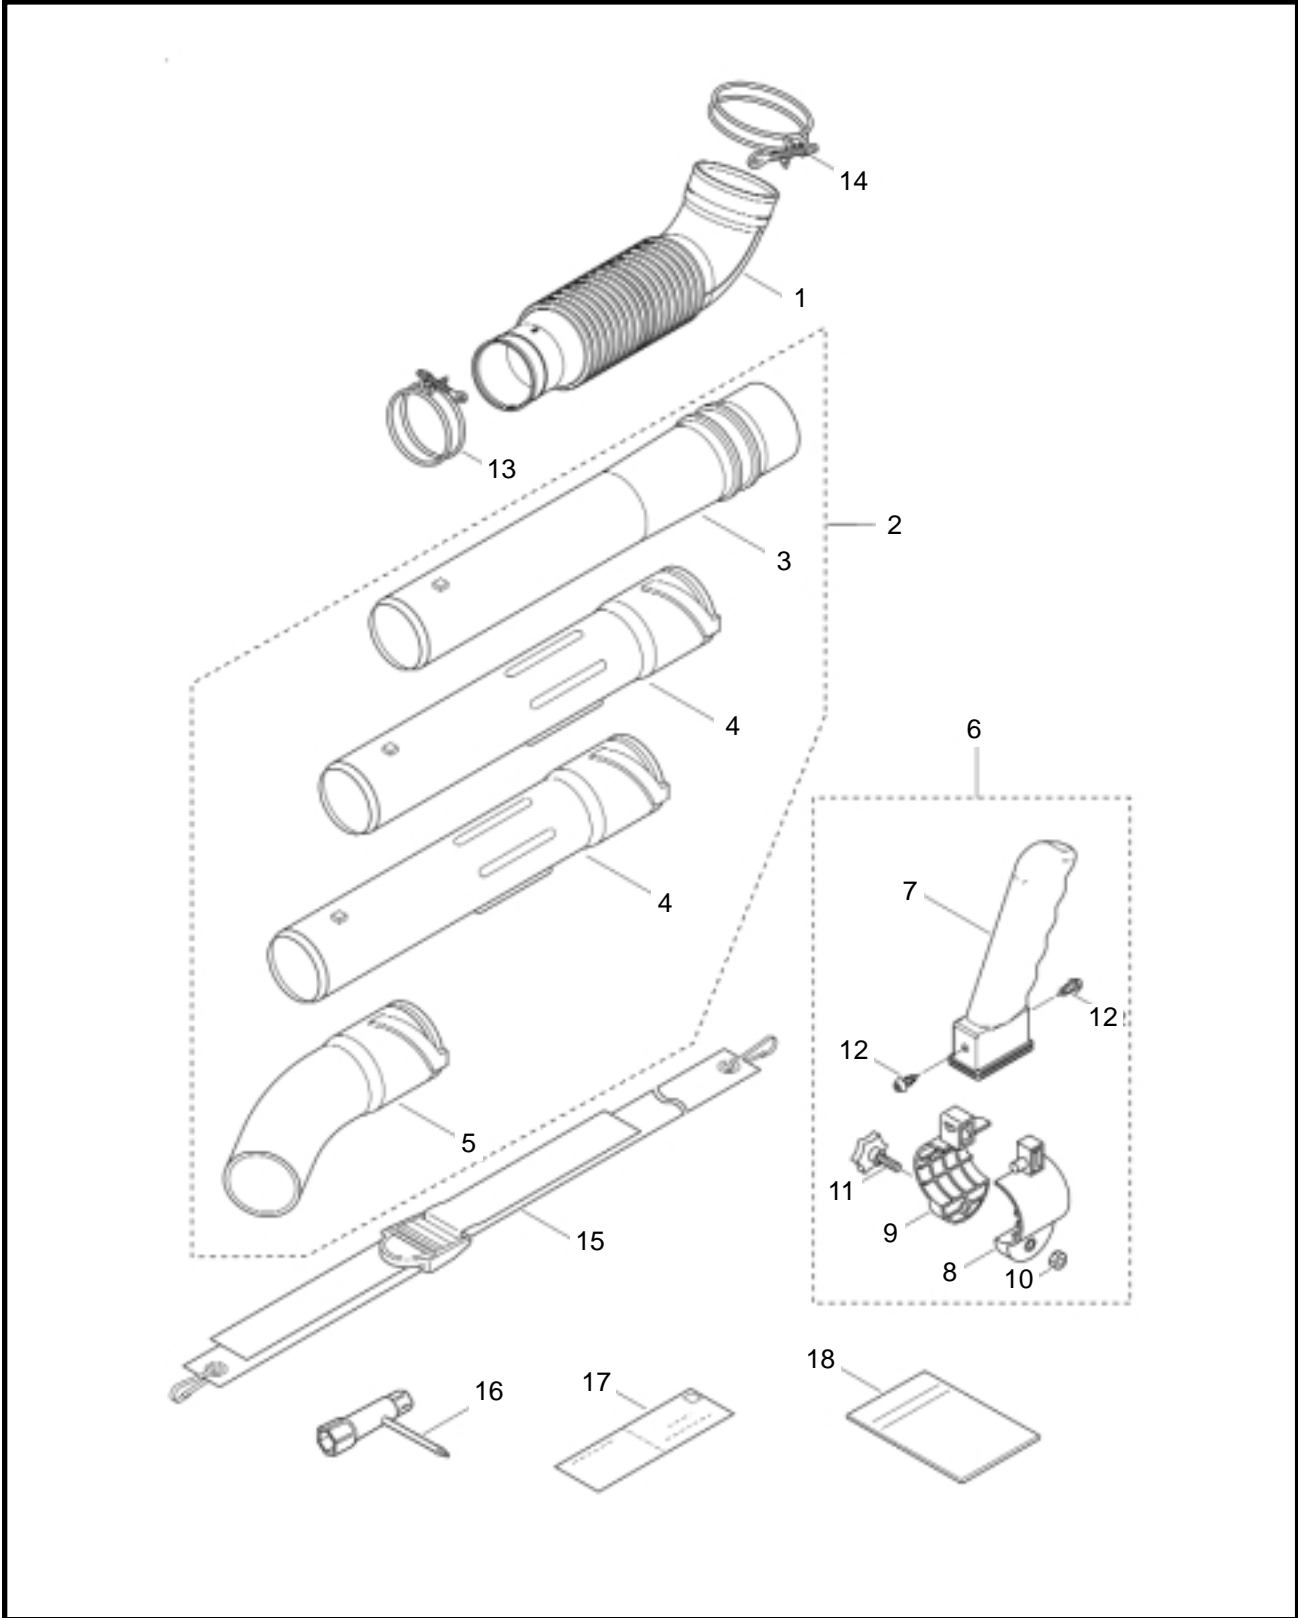

ACCESSORIES

REF #	PART #	DESCRIPTION	Q'TY.	NOTES
1	119186	Flexible Pipe	1	
2	121238	Blower Pipe Assembly	1	Incl. 3-5
3	121242	Swivel Pipe	1	
4	121243	Straight Pipe	2	370L
5	121244	Bent Pipe	1	
6	122628	Grip Assembly	1	Incl. 7-12
7	122629	Grip	1	
8	123132	Band A	1	
9	123134	Band B	1	
10	081031	Nut	1	M6
11	122610	Knob Bolt	1	M6X30L
12	120319	Tapping Screw	2	M5X18
13	125645	Wire Clamp, Small	1	#78
14	125647	Wire Clamp, Large	1	#105
15	125439	Hip Belt Assembly	1	
16	210418	Box Spanner	1	13X19X(+)
17	216007	Warranty	1	
18	125442	Instruction Manual	1	BL8100