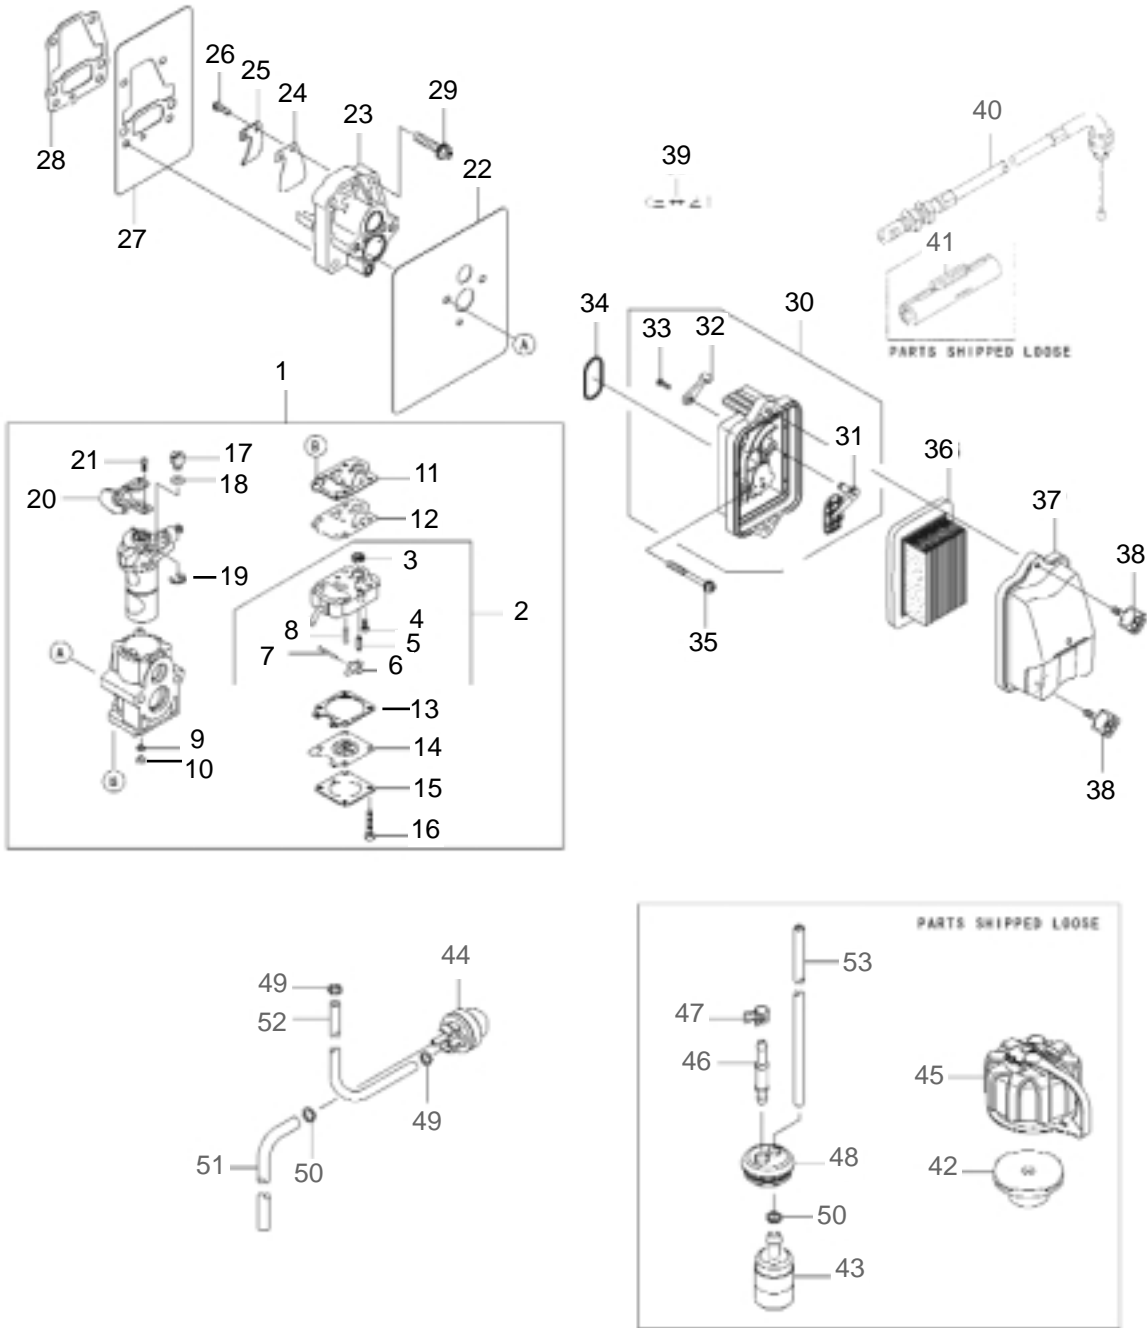

CARBURETOR

REF #	PART #	DESCRIPTION	Q'TY.	NOTES
1	649701	Carburetor Ass'y	1	Incl. 2-21
2	649346	Body	1	Incl. 3-8
3	624430	Filter	1	
4	624432	Screw	1	
5	624431	Valve, Float	1	
6	624429	Lever	1	
7	624433	Pin	1	
8	624434	Spring	1	
9	577182	O-Ring	1	
10	649703	Main Jet	1	
11	634350	Gasket	1	
12	577185	Diaphragm, Fuel Pump	1	
13	649339	Gasket	1	
14	634357	Diaphragm, Metering	1	
15	649343	Cover	1	
16	649348	Screw	4	
17	598415	Swivel Lug	1	
18	624532	Washer	1	
19	577175	Snap Ring	1	
20	649338	Bracket	1	
21	577179	Screw	2	
22	649341	Gasket	1	
23	649702	insulator	1	
24	649342	Valve, Reed	1	
25	649347	Stopper	1	
26	649350	Screw	1	M3X12
27	649700	Gasket	1	
28	649699	Gasket	1	
29	577361	Screw	4	
30	649705	Air Filter Case Ass'y	1	Incl. 31-33
31	649708	Valve	1	
32	649355	Lever	1	
33	628550	Screw	1	
34	649359	O-Ring	1	
35	944305	Screw	2	
36	649704	Air Filter Element Ass'y	1	
37	649707	Cap, Air Filter	1	
38	649360	Bolt	2	M5X18
39	598438	Label	1