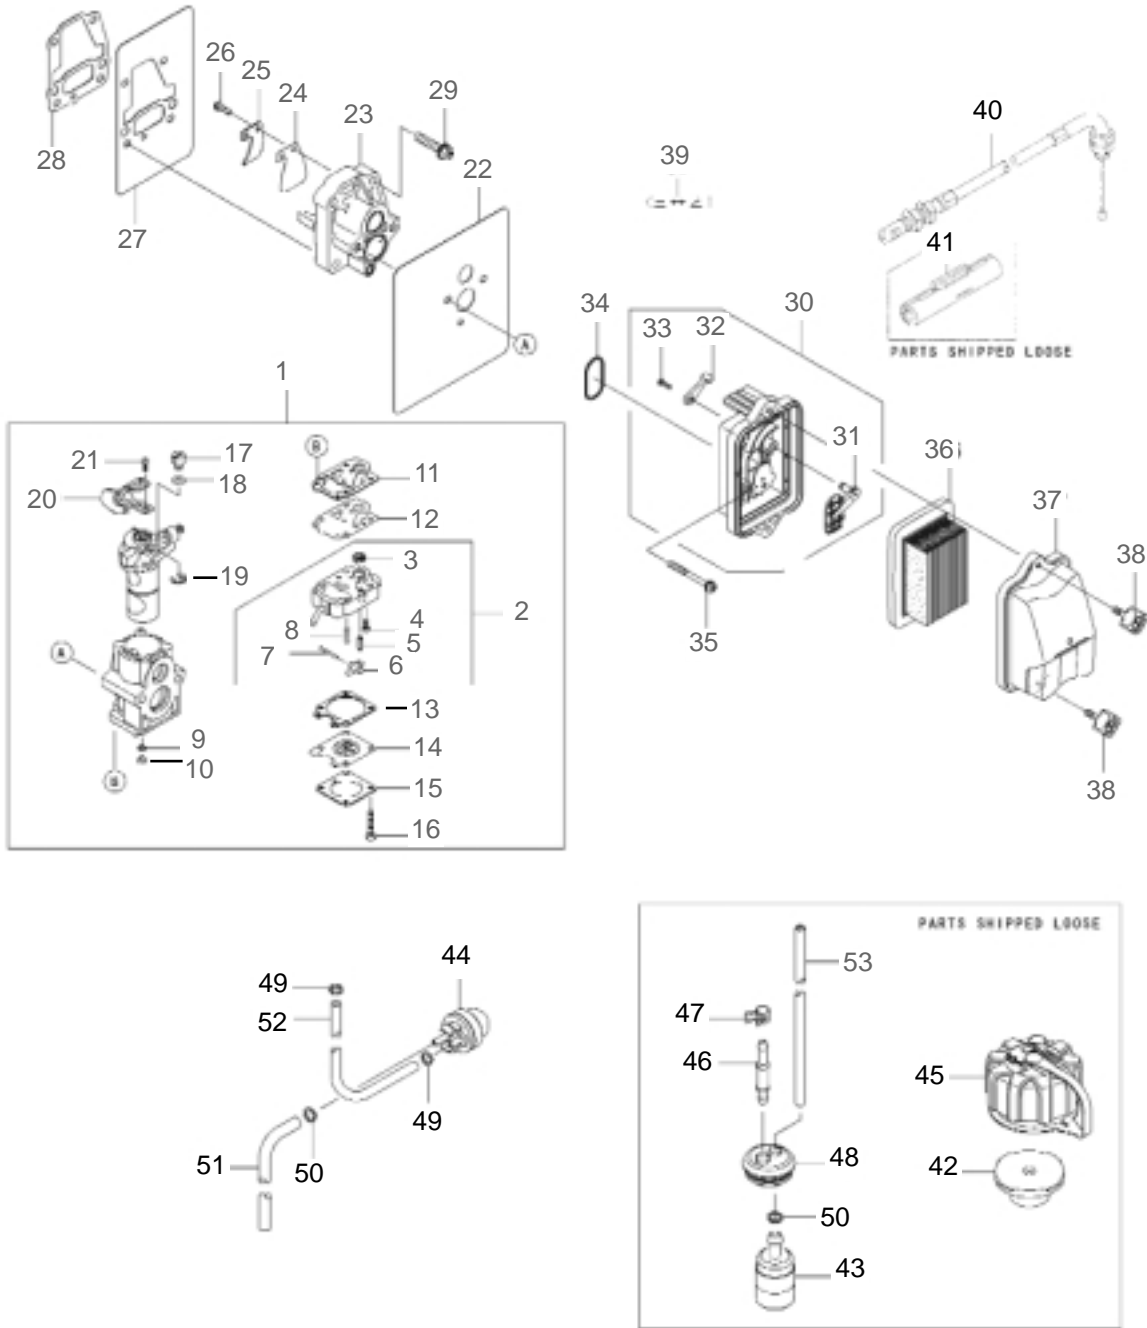

CARBURETOR

REF #	PART #	DESCRIPTION	Q'TY.	NOTES
40	649337	Throttle Cable	1	
41	212250	Connector	1	
42	649362	Breather	1	
43	625872	Filter, Fuel	1	
44	649363	Priming Pump	1	
45	649364	Tank Cap Ass'y	1	
46	632199	Joint	1	
47	944177	Clamp	1	
48	597949	Grommet	1	
49	649365	Clamp	2	
50	649366	Clamp	2	
51	649367	Tube	1	3X6X145
52	649368	Tube	1	2.3X5X93
53	649369	Tube	1	3X5X305