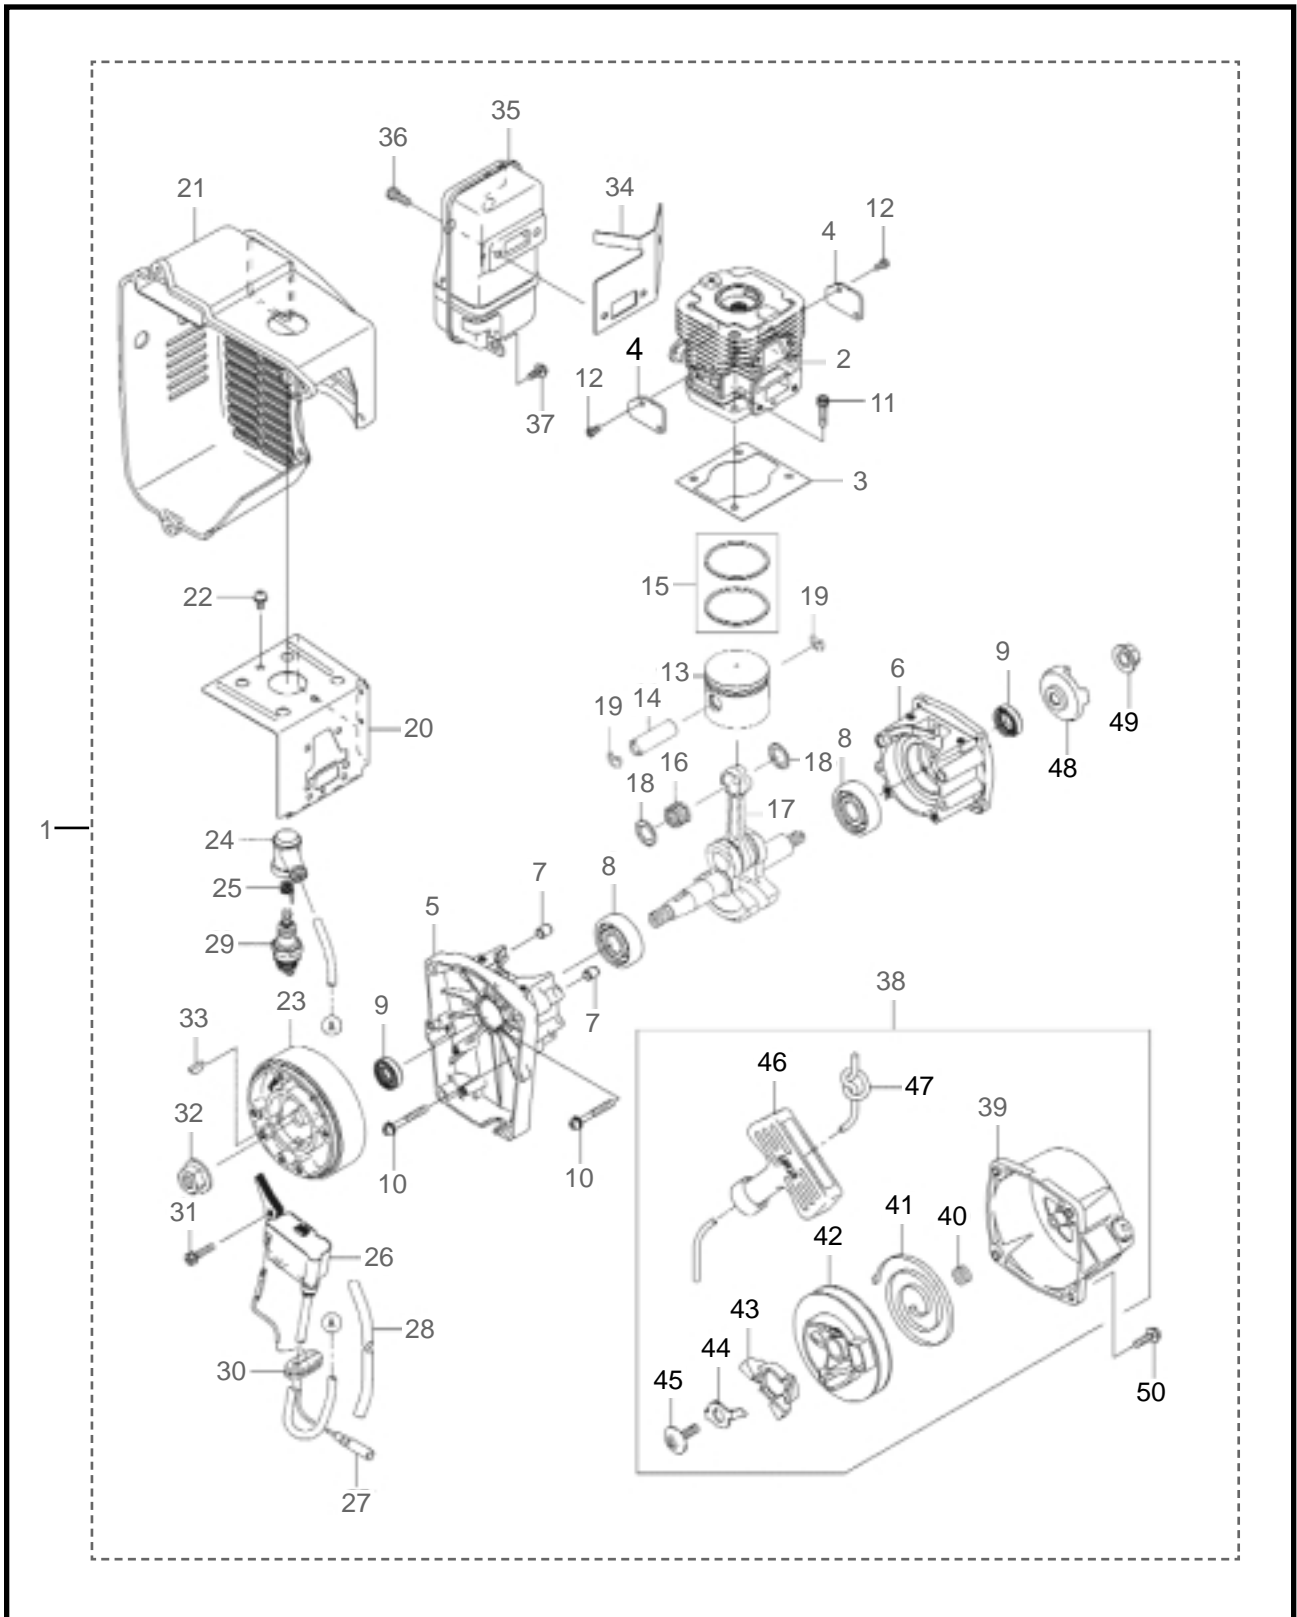

**4** ILLUSTRATED PARTS LIST  
**BL5100**

**MAIN BODY**

<b>REF #</b>	<b>PART #</b>	<b>DESCRIPTION</b>	<b>Q'TY.</b>	<b>NOTES</b>
40	120617	Packing	1	
41	109704	Nut	3	M6
42	119177	Cushion Pad	1	
43	100749	Fastener	4	
44	120154	Fuel Tank	1	
45	125561	Screw	2	M5X14(W16XT1.6)
46	125630	Label	1	BL5100
47	123954	Label	1	Recoil
48	266959	Label	1	CE-caution
49	125749	Label	1	
50	121132	Label	1	

**6** ILLUSTRATED PARTS LIST  
**BL5100**

**ENGINE**

Ref #	Part #	Description	Q'ty.	Notes
1	125623	Engine	1	
2	649683	Cylinder	1	
3	649684	Gasket, Cylinder	1	
4	649685	Plate	2	
5	649686	Crankcase	1	
6	649687	Crankcase	1	
7	573908	Pin	2	
8	649688	Bearing	2	
9	649689	Oil Seal	2	
10	944778	Screw	4	
11	649320	Bolt	4	
12	943572	Screw	4	
13	649690	Piston	1	
14	649691	Piston Pin	1	
15	649692	Piston Ring Set	1	
16	649693	Bearing	1	
17	649694	Crankshaft Ass'y	1	
18	649327	Spacer	2	
19	943307	Snap Ring	2	
20	649695	Shroud	1	
21	649696	Shroud	1	
22	996258	Screw	1	
23	649697	Flywheel	1	
24	591532	"Cap, Spark Plug"	1	
25	591533	Terminal	1	
26	649698	Ignition Coil Ass'y	1	
27	649332	Lead Wire	1	
28	998411	Tube	1	
29	649333	Spark Plug	1	
30	649334	Grommet	1	
31	649335	Bolt	2	M4X20
32	649336	Nut	1	M10
33	071695	Key	1	
34	649706	Gasket	1	
35	649709	Muffler Ass'y	1	
36	649710	Bolt	2	
37	943466	Screw	1	
38	649375	Recoil Starter Ass'y	1	Incl. 39-47
39	649372	"Case, Recoil Starter"	1	

# ENGINE

<b>REF #</b>	<b>PART #</b>	<b>DESCRIPTION</b>	<b>Q'TY.</b>	<b>NOTES</b>
40	649378	Spring	1	
41	649379	Spring, Recoil	1	
42	649376	Reel, Recoil Starter	1	
43	649370	Pawl	1	
44	649371	Retainer	1	
45	649380	Screw	1	
46	649373	Grip, Recoil Starter	1	
47	649377	Rope	1	3.5X1000
48	649374	Pulley, Starting	1	
49	649381	Nut	1	
50	624845	Screw	4	M4X16