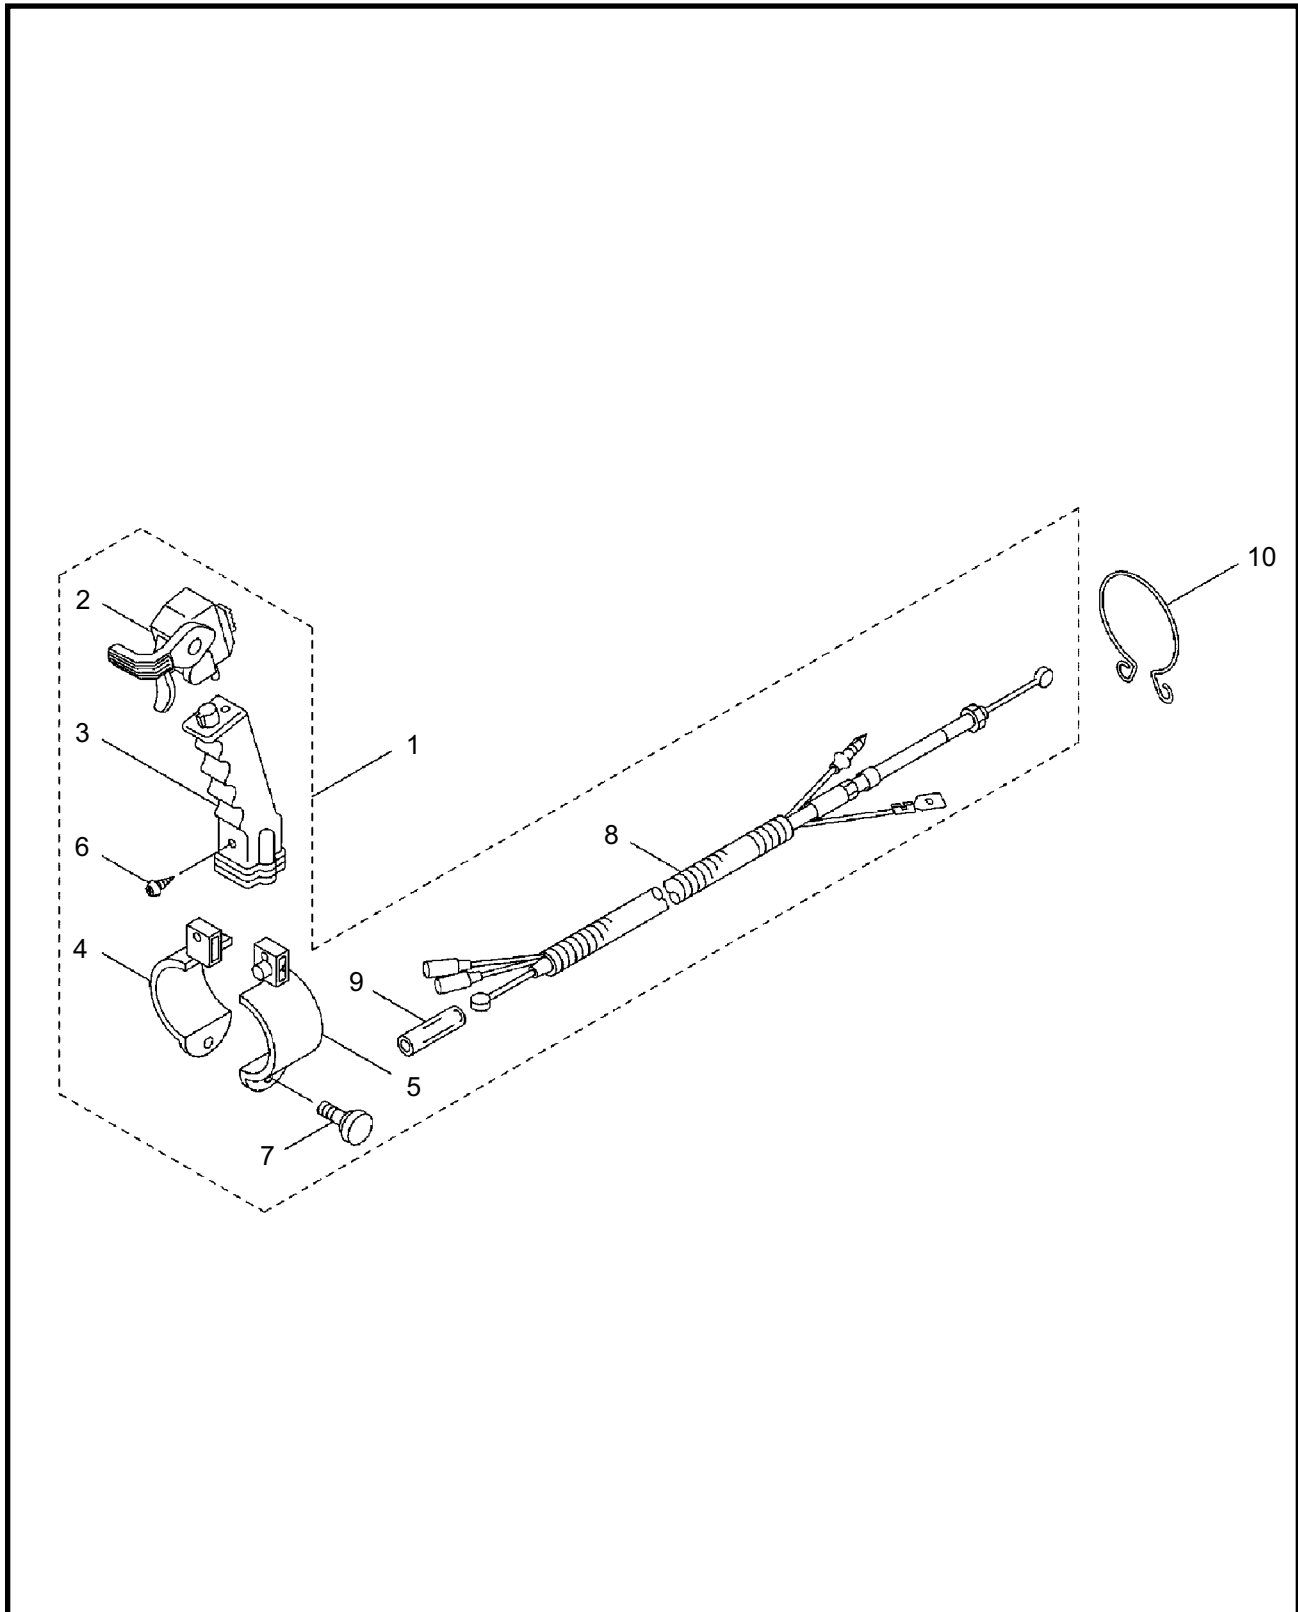

THROTTLE

REF #	PART #	DESCRIPTION	Q'TY.	NOTES
1	121756	Throttle Ass'y	1	Incl. 2-9
2	122046	Throttle	1	
3	118811	Grip	1	
4	118813	Band	1	
5	118814	Band	1	
6	120319	Tapping Screw	2	M5x18
7	117488	Knob Bolt	1	M6x30
8	121634	Throttle Cable Ass'y	1	
9	121427	Tube	1	
10	119173	Clamp	1