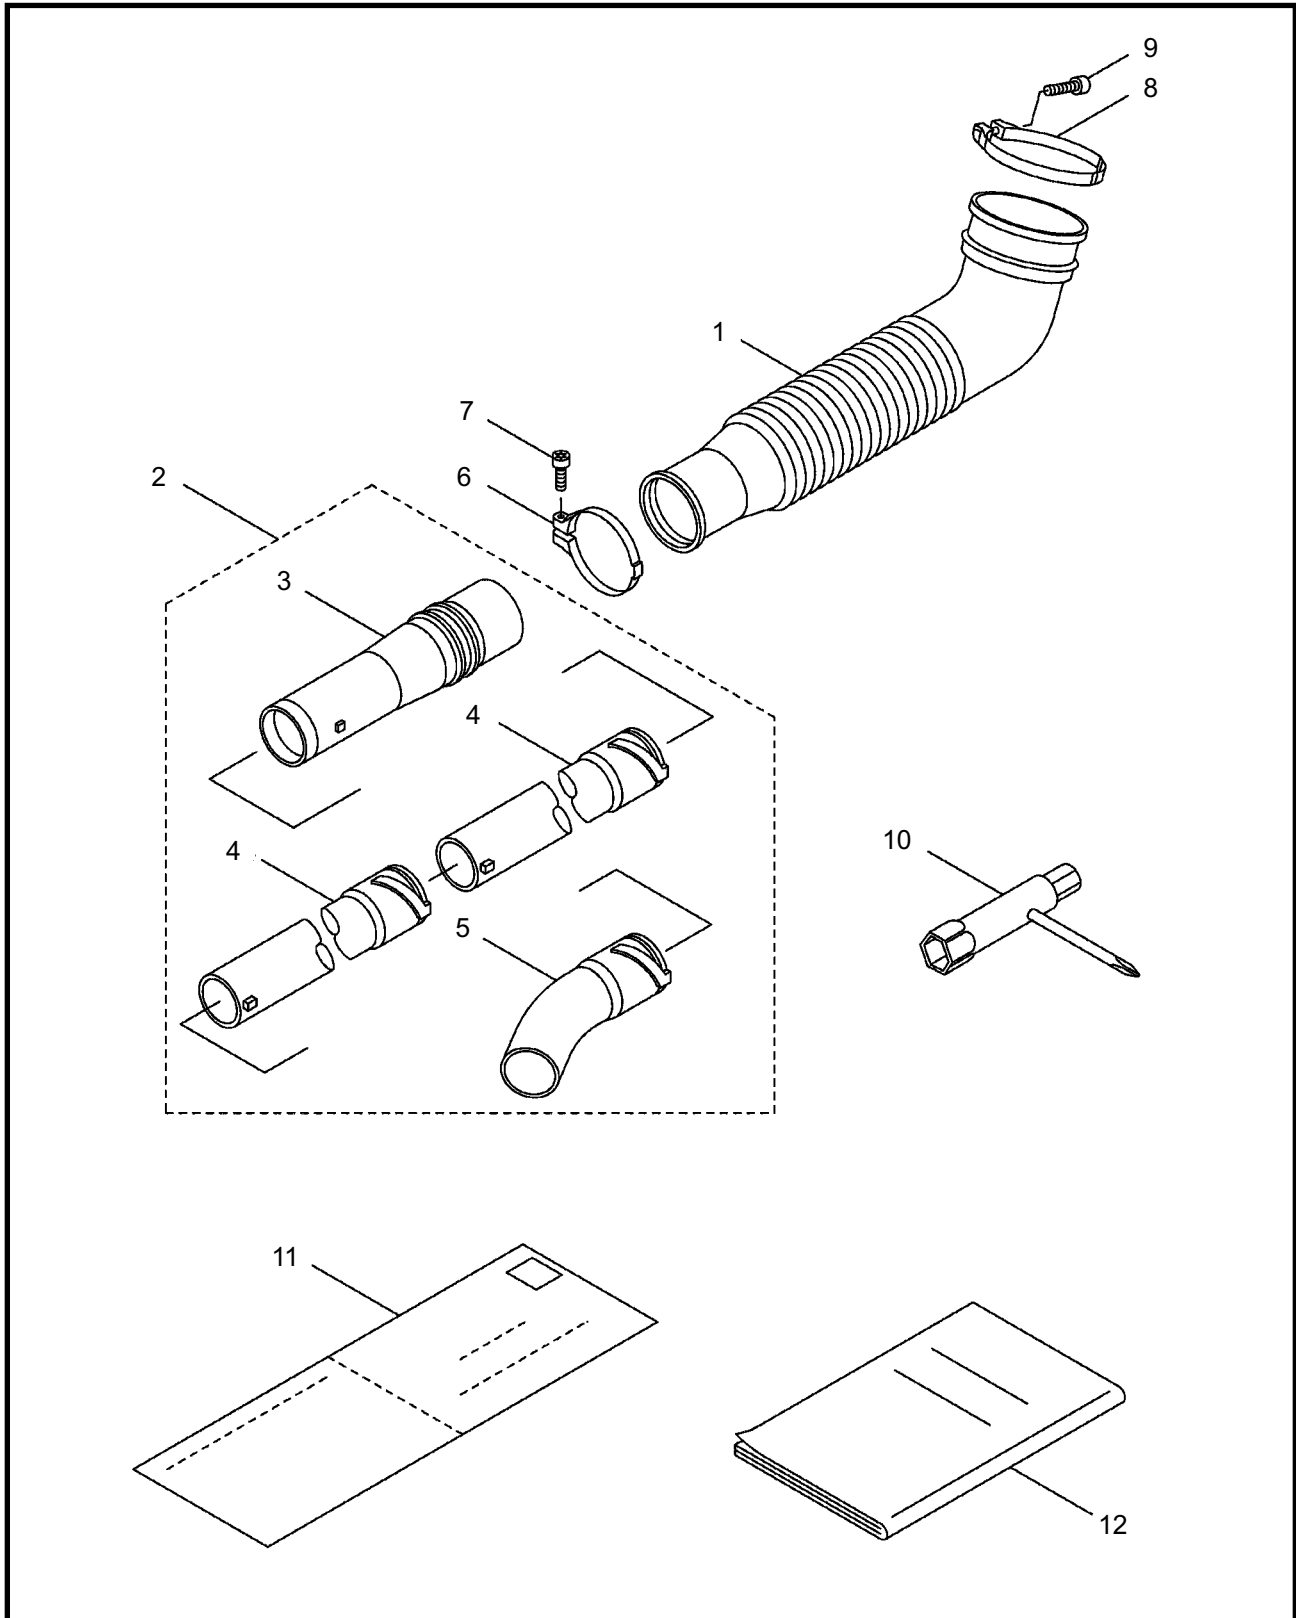

ACCESSORIES

REF #	PART #	DESCRIPTION	Q'TY.	NOTES
1	119186	Flexible Pipe	1	
2	121238	Pipe Ass'y	1	Incl. 3-5
3	121242	Swivel Pipe	1	
4	121243	Straight Pipe	2	
5	121244	Bent Pipe	1	
6	119525	Hose Band	1	
7	081415	Screw	1	M5x16
8	119523	Hose Band	1	
9	081417	Screw	1	M5x25
10	210418	Box Spanner	1	13x19x(+)
11	216007	Warranty Card	1	
12	121758	Instruction Manual	1