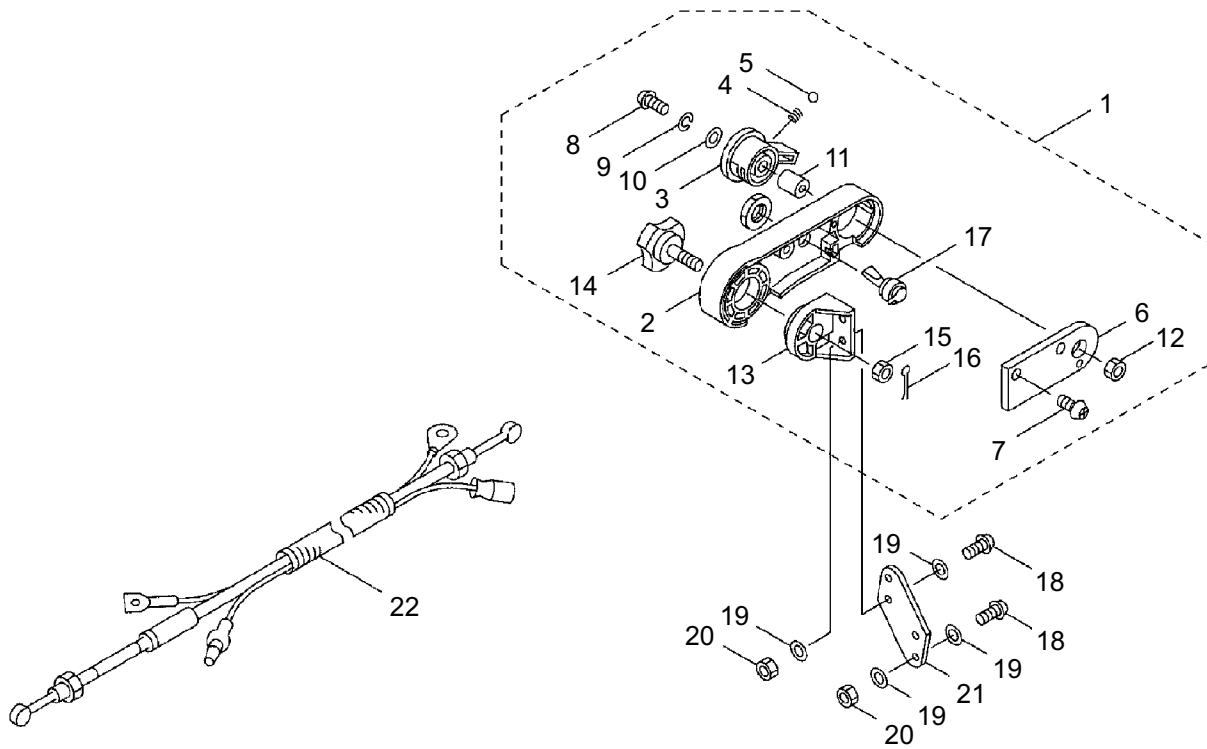

4 ILLUSTRATED PARTS LIST
BL4600SP & BL4600HA

MAIN BODY

REF #	PART #	DESCRIPTION	Q'TY.	NOTES
40	120617	Packing	2	
41	120077	Tapping Screw	4	M6x14
42	121801	Label	1	BL4600SP
43	121796	Label	1	BL4600HA
43	121132	Label	1	
44	119613	Label	1	Choke
45	121792	Foam	1	
46	121790	Cover	1	
47	121791	Foam	1	
48	120319	Tapping Screw	15	M5x18
49	121793	Cover	1	

THROTTLE

REF #	PART #	DESCRIPTION	Q'TY.	NOTES
1	121756	Throttle Ass'y	1	Incl. 2-9
2	122046	Throttle	1	
3	118811	Grip	1	
4	118813	Band	1	
5	118814	Band	1	
6	120319	Tapping Screw	2	M5x18
7	117488	Knob Bolt	1	M6x30
8	121634	Throttle Cable Ass'y	1	
9	121427	Tube	1	
10	119173	Clamp	1	

THROTTLE

REF #	PART #	DESCRIPTION	Q'TY.	NOTES
1	117622	Throttle Lever Ass'y	1	Incl. 2-17
2	107126	Arm	1	
3	107127	Lever	1	
4	107221	Spring	1	
5	106498	Ball	1	
6	107129	Stay	1	
7	019001	Tapping Screw	2	M4x10
8	081457	Screw	1	M6x25
9	012502	Spring Washer	1	M6
10	012488	Washer	1	M6
11	107136	Collar	1	
12	081031	Nut	1	M6
13	115605	Flange	1	
14	115612	Knob Bolt	1	
15	107581	Nylon Nut	1	M8
16	065842	Cotter Pin	1	
17	117623	Switch	1	
18	081456	Screw	4	M6x20
19	013754	Washer	8	M6
20	112509	Nut	4	M6
21	117603	Plate	1	
22	636826	Throttle Cable Ass'y	1	