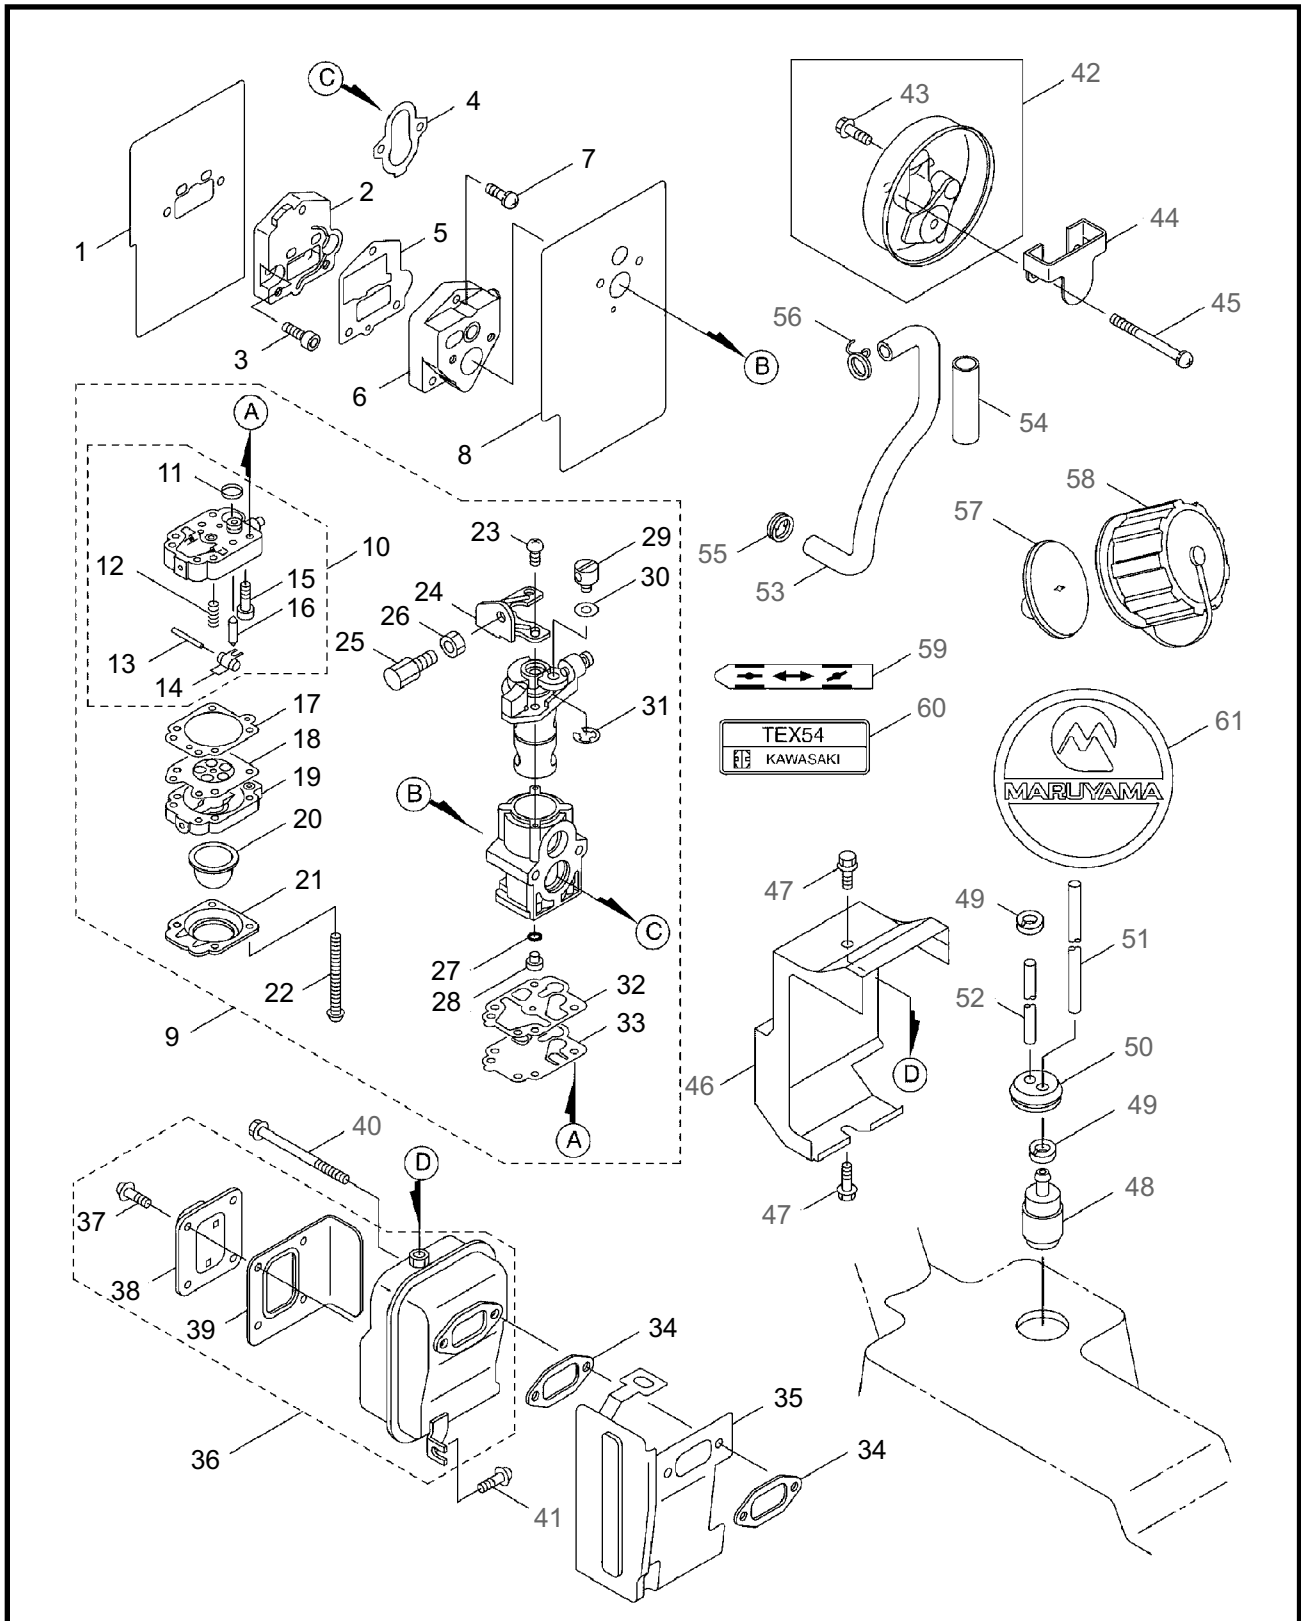

CARBURETOR

REF #	PART #	DESCRIPTION	Q'TY.	NOTES
1	634352	Gasket	1	
2	634355	Plate	1	
3	634358	Bolt	2	
4	634351	Gasket	1	
5	634349	Gasket	1	
6	634354	Reed Valve Ass'y	1	
7	579565	Screw	3	
8	634353	Gasket	1	
9	634827	Carburetor Ass'y	1	Incl. 10-33
10	626812	Body Ass'y	1	Incl. 11-16
11	624430	Filter	1	
12	624434	Spring	1	
13	624433	Pin	1	
14	624429	Lever	1	
15	624432	Screw	1	
16	624431	Float Valve	1	
17	598407	Gasket	1	
18	634357	Diaphragm	1	
19	598413	Body	1	
20	577191	Priming Pump	1	
21	598409	Primer Pump Cover	1	
22	598417	Screw	4	
23	577179	Screw	2	
24	624525	Bracket	1	
25	598418	Screw	1	
26	624530	Nut	1	
27	577182	O-Ring	1	
28	628092	Main Jet	1	#52
29	598415	Arm	1	
30	624532	Washer	1	
31	577175	Snap Ring	1	
32	634350	Gasket	1	
33	577185	Diaphragm	1	
34	579566	Muffler Gasket	2	
35	634364	Muffler Cover	1	
36	634829	Muffler Ass'y	1	Incl. 37-39
37	634366	Screw	4	
38	634828	Spark Arrestor	1	
39	634360	Gasket	1