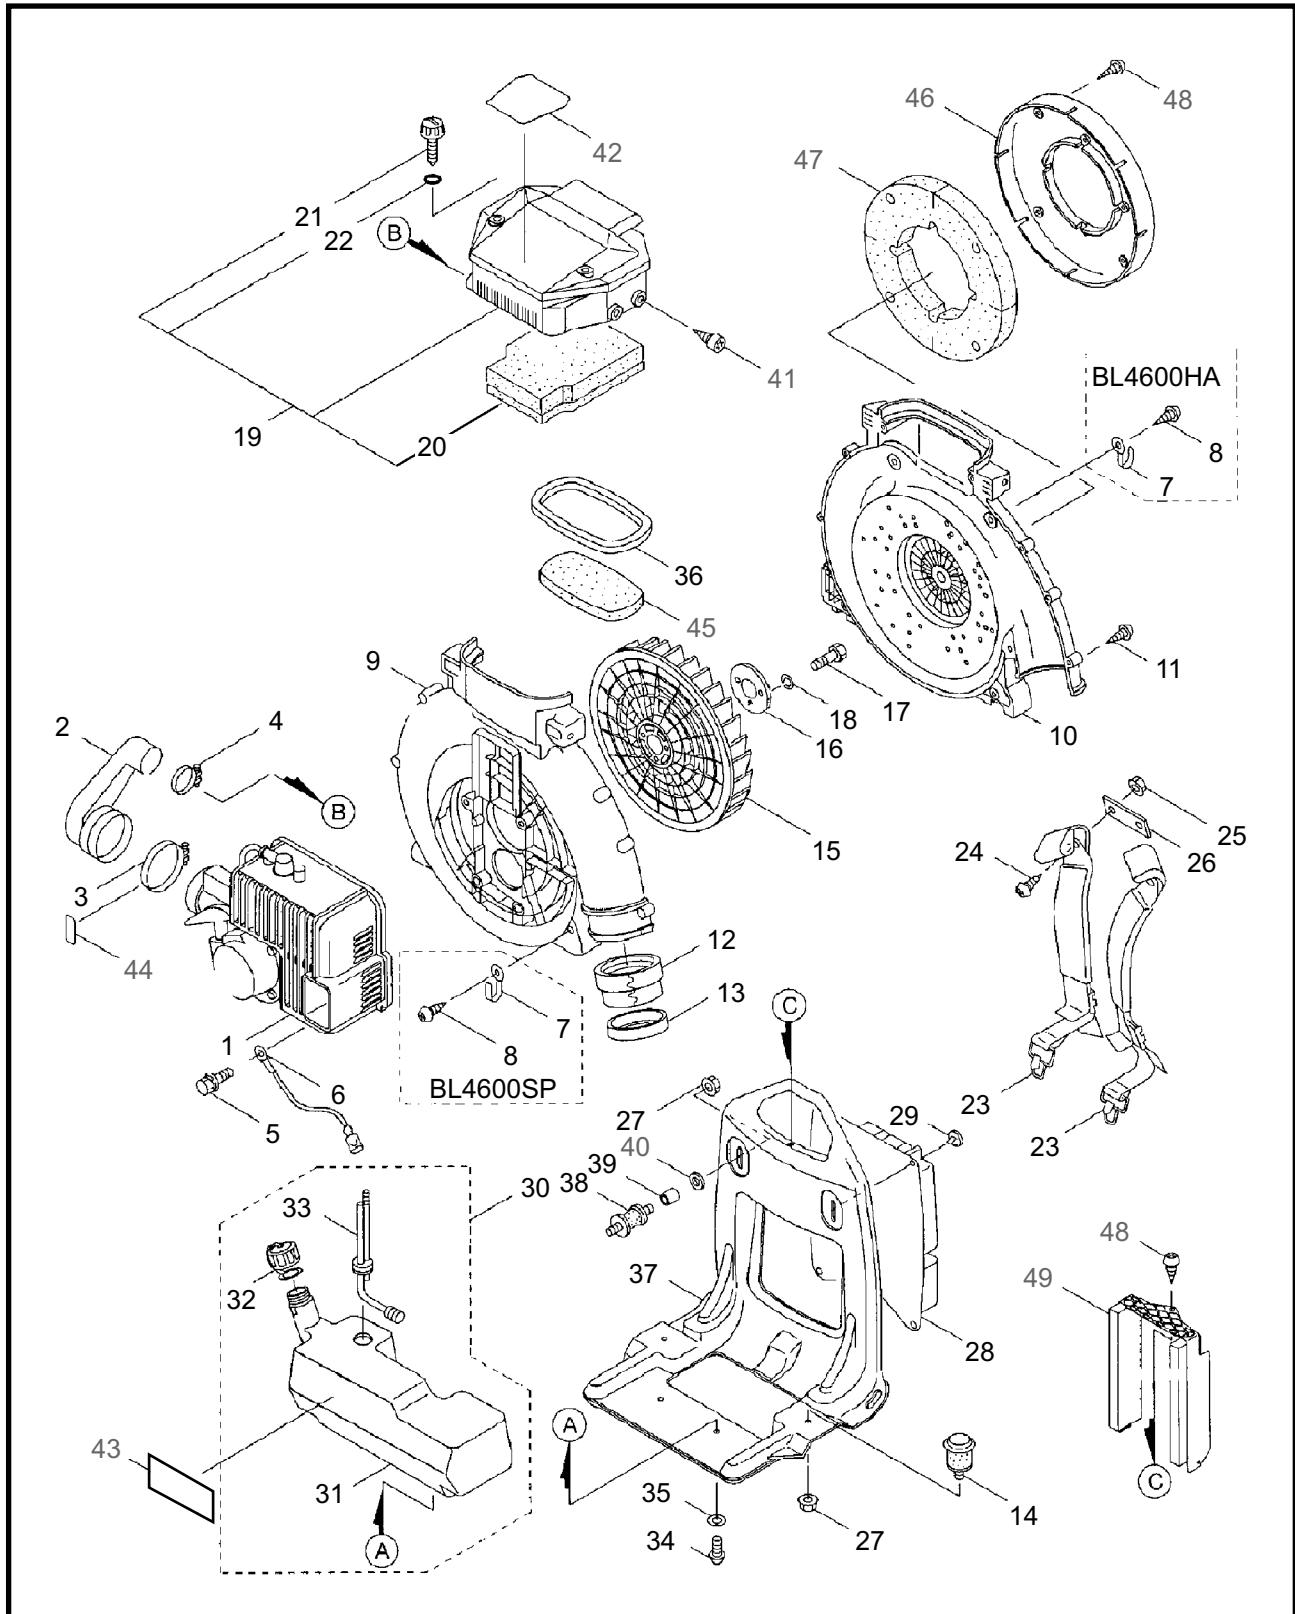

MAIN BODY

REF #	PART #	DESCRIPTION	Q'TY.	NOTES
1	121787	Shroud	1	
2	121753	Inlet Pipe	1	
3	121755	Band	1	
4	119684	Band	1	
5	092543	Bolt	4	M6x45
6	108634	Earth Cord	1	
7	103550	Clamp	1	
8	082697	Tapping Screw	1	M5x10
9	120512	Fan Case (E)	1	
10	121788	Fan Case (S)	1	
11	118530	Tapping Screw	11	M5x25
12	119160	Collar	1	
13	119161	Rubber Band	1	
14	120615	Buffer	2	
15	118724	Fan	1	
16	118248	Plate	1	
17	119558	Bolt	3	
18	012502	Spring Washer	3	M6
19	119364	Air Cleaner Ass'y	1	Incl. 20-23
20	122951	Element	1	
21	114463	Knob	2	
22	014187	O-Ring	2	
23	120625	Knapsack Band	2	
24	083445	Screw	2	M6x16
25	550132	Nut	2	M6
26	120614	Band	1	
27	109704	Nut	4	M6
28	119177	Cushion Pad	1	
29	100749	Fastener	4	
30	119388	Fuel Tank Ass'y	1	Incl. 32-34
31	120154	Fuel Tank	1	
32	119390	Cap Ass'y	1	
33	119391	Filter Ass'y	1	
34	081414	Screw	2	M5x14
35	015479	Washer	2	
36	120536	Packing	1	
37	119174	Knapsack Frame	1	
38	026223	Buffer	2	
39	120616	Collar	2	

THROTTLE

REF #	PART #	DESCRIPTION	Q'TY.	NOTES
1	121756	Throttle Ass'y	1	Incl. 2-9
2	122046	Throttle	1	
3	118811	Grip	1	
4	118813	Band	1	
5	118814	Band	1	
6	120319	Tapping Screw	2	M5x18
7	117488	Knob Bolt	1	M6x30
8	121634	Throttle Cable Ass'y	1	
9	121427	Tube	1	
10	119173	Clamp	1	

THROTTLE

REF #	PART #	DESCRIPTION	Q'TY.	NOTES
1	117622	Throttle Lever Ass'y	1	Incl. 2-17
2	107126	Arm	1	
3	107127	Lever	1	
4	107221	Spring	1	
5	106498	Ball	1	
6	107129	Stay	1	
7	019001	Tapping Screw	2	M4x10
8	081457	Screw	1	M6x25
9	012502	Spring Washer	1	M6
10	012488	Washer	1	M6
11	107136	Collar	1	
12	081031	Nut	1	M6
13	115605	Flange	1	
14	115612	Knob Bolt	1	
15	107581	Nylon Nut	1	M8
16	065842	Cotter Pin	1	
17	117623	Switch	1	
18	081456	Screw	4	M6x20
19	013754	Washer	8	M6
20	112509	Nut	4	M6
21	117603	Plate	1	
22	636826	Throttle Cable Ass'y	1	