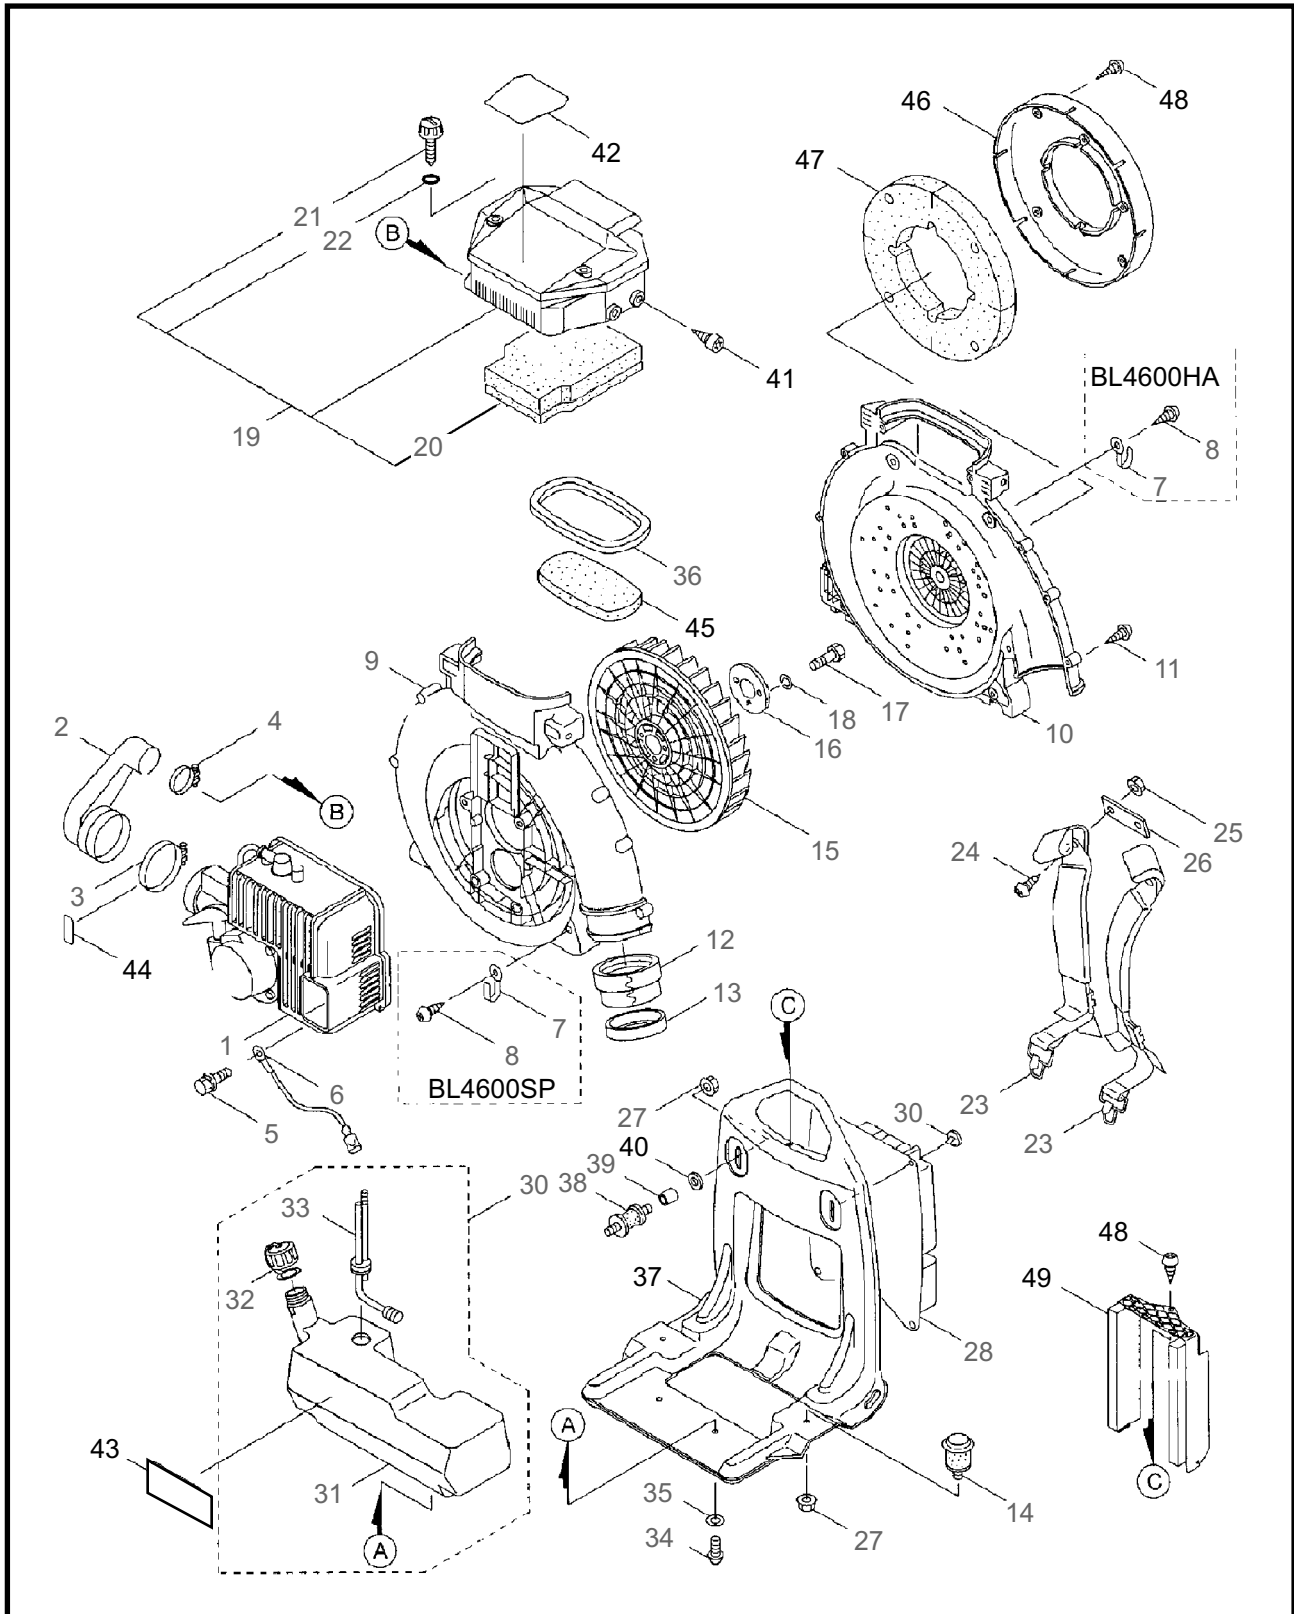

4 ILLUSTRATED PARTS LIST
BL4600SP & BL4600HA

MAIN BODY

REF #	PART #	DESCRIPTION	Q'TY.	NOTES
40	120617	Packing	2	
41	120077	Tapping Screw	4	M6x14
42	121801	Label	1	BL4600SP
43	121796	Label	1	BL4600HA
43	121132	Label	1	
44	119613	Label	1	Choke
45	121792	Foam	1	
46	121790	Cover	1	
47	121791	Foam	1	
48	120319	Tapping Screw	15	M5x18
49	121793	Cover	1