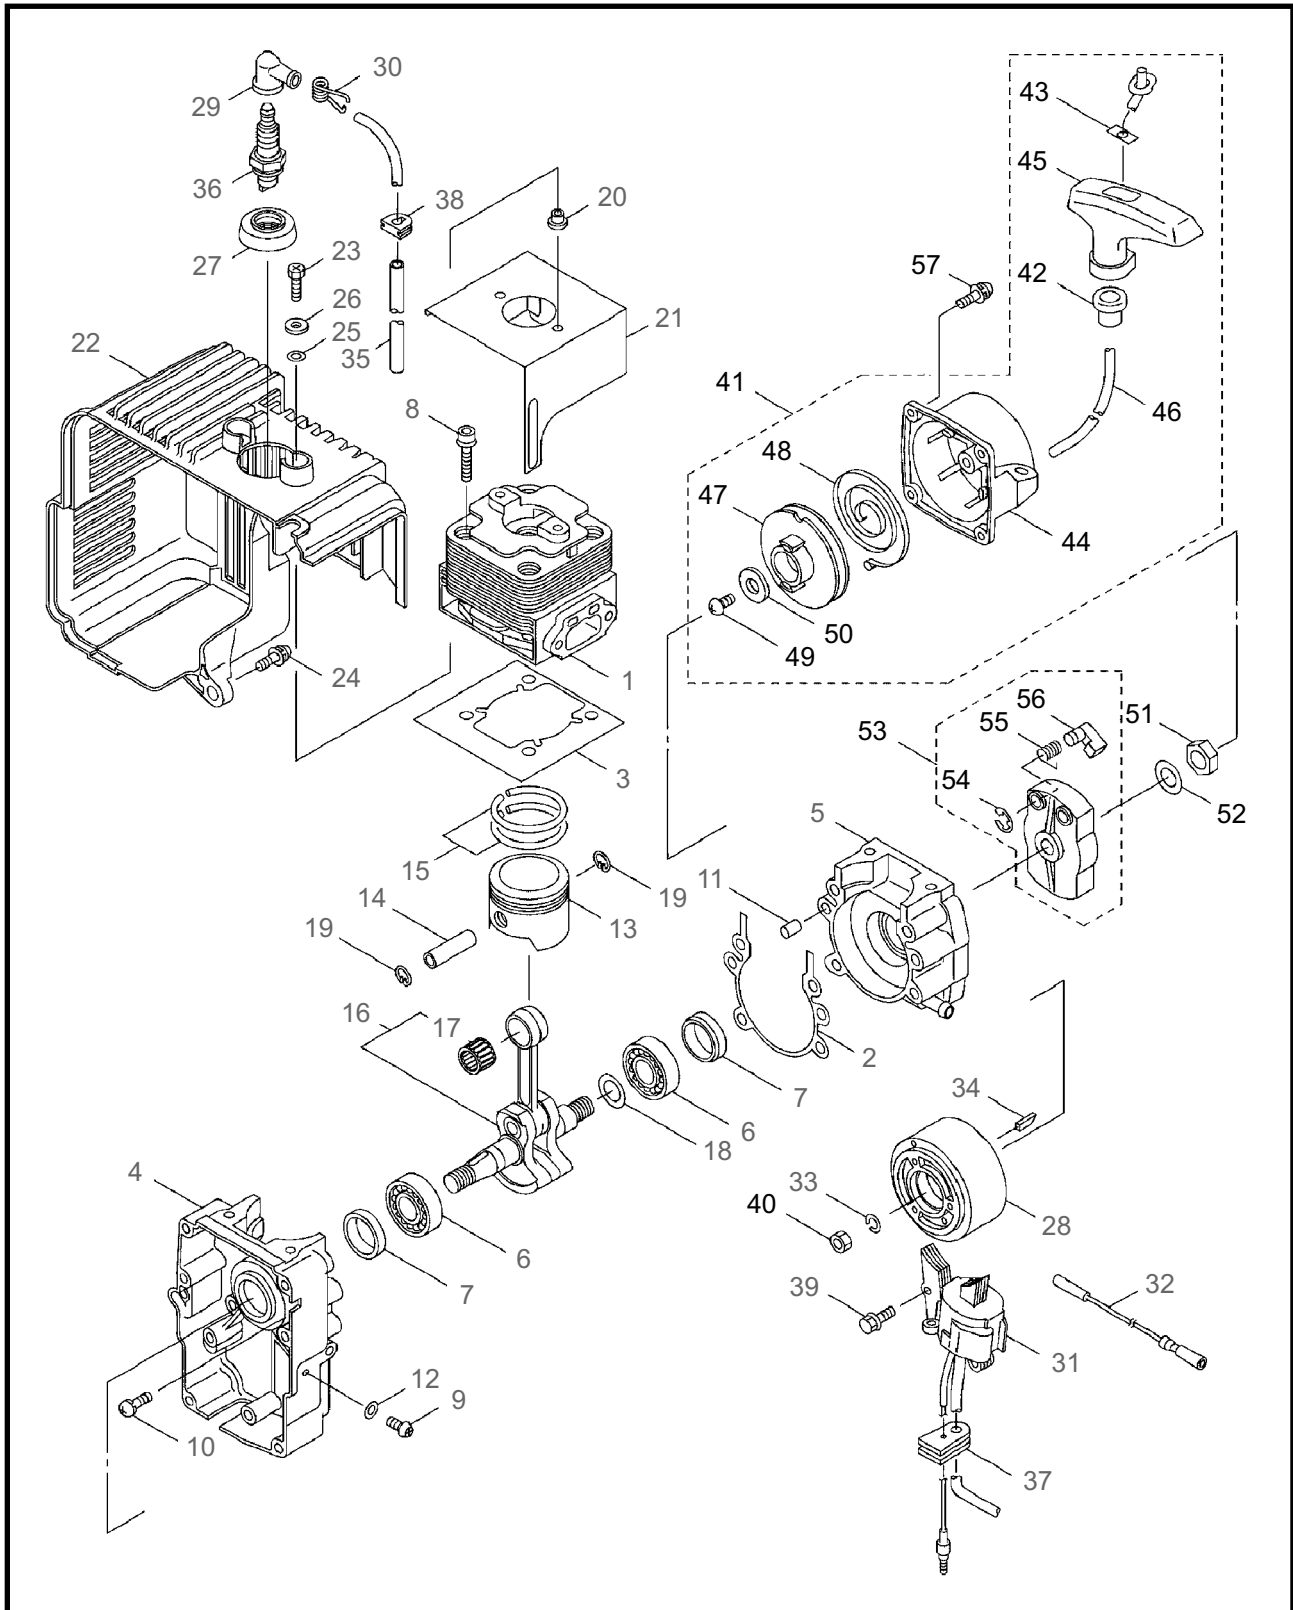

THROTTLE

REF #	PART #	DESCRIPTION	Q'TY.	NOTES
1	117622	Throttle Lever Ass'y	1	Incl. 2-17
2	107126	Arm	1	
3	107127	Lever	1	
4	107221	Spring	1	
5	106498	Ball	1	
6	107129	Stay	1	
7	019001	Tapping Screw	2	M4x10
8	081457	Screw	1	M6x25
9	012502	Spring Washer	1	M6
10	012488	Washer	1	M6
11	107136	Collar	1	
12	081031	Nut	1	M6
13	115605	Flange	1	
14	115612	Knob Bolt	1	
15	107581	Nylon Nut	1	M8
16	065842	Cotter Pin	1	
17	117623	Switch	1	
18	081456	Screw	4	M6x20
19	013754	Washer	8	M6
20	112509	Nut	4	M6
21	117603	Plate	1	
22	636826	Throttle Cable Ass'y	1	

12 ILLUSTRATED PARTS LIST
BL4600SP & BL4600HA

ENGINE

REF #	PART #	DESCRIPTION	Q'TY.	NOTES
40	998410	Nut	1	
41	579570	Recoil Starter	1	Incl. 42-50
42	998438	Rope Guide	1	
43	944502	Plate	1	
44	579568	Recoil Starter Case	1	
45	998437	Grip	1	
46	579572	Rope	1	
47	579571	Reel	1	
48	572955	Recoil Spring	1	
49	944801	Screw	1	
50	579574	Washer	1	
51	943173	Nut	1	M8
52	071190	Washer	1	M8
53	579569	Starting Pulley	1	Incl. 54-56
54	944226	Snap Ring	1	
55	579573	Return Spring	1	
56	572938	Pawl	1	
57	624845	Screw	4	M4x16