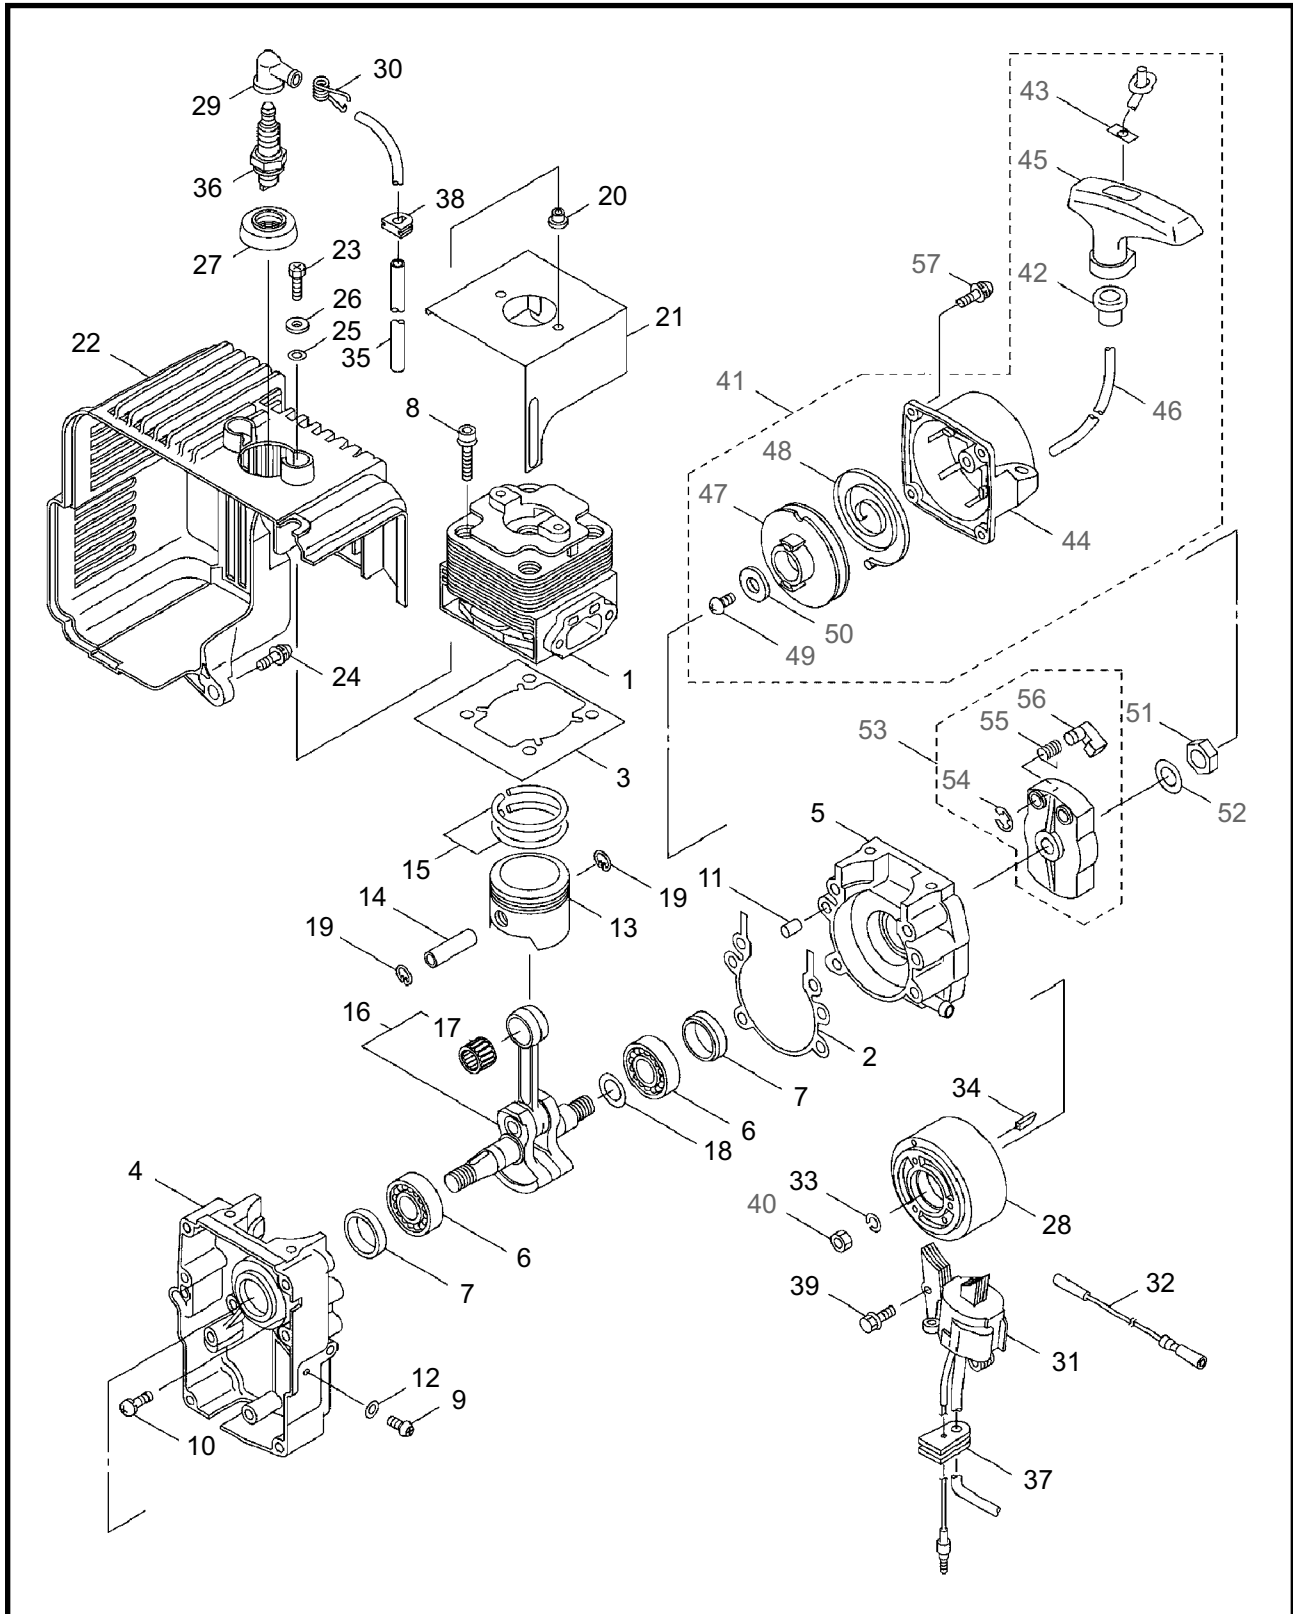

10 ILLUSTRATED PARTS LIST
BL4600SP & BL4600HA

ENGINE

REF #	PART #	DESCRIPTION	Q'TY.	NOTES
1	634825	Cylinder	1	
2	570248	Gasket	1	
3	634341	Gasket	1	
4	634342	Crankcase	1	
5	634343	Crankcase	1	
6	597283	Bearing	2	#6202C3
7	071320	Oil Seal	2	
8	597284	Bolt	4	
9	944619	Screw	1	
10	599880	Screw	4	
11	943349	Dowel Pin	2	
12	943893	Gasket	1	
13	579537	Piston	1	
14	599881	Piston Pin	1	
15	943875	Piston Ring Set	1	
16	626810	Crankshaft Ass'y	1	Incl. 17
17	597289	Needle Bearing	1	
18	597285	Shim	AR	t=0.10
18	597286	Shim	AR	t=0.20
18	597287	Shim	AR	t=0.40
18	597288	Shim	AR	t=0.60
19	943307	Snap Ring	2	
20	630053	Insulator	2	
21	634826	Shroud	1	
22	121787	Shroud	1	
23	573307	Bolt	2	
24	580184	Screw	1	
25	621123	Washer	2	
26	575415	Washer	2	
27	573289	Boot	1	
28	634346	Flywheel	1	
29	591532	Spark Plug Cap	1	
30	591533	Terminal	1	
31	634347	Ignition Coil Ass'y	1	
32	597263	Lead Wire	1	
33	943924	Washer	1	
34	998409	Key	1	
35	998411	Tube	1	
36	626811	Spark Plug	1	BPMR7A
37	597293	Grommet	1	
38	634348	Grommet	1	
39	943457	Bolt	2