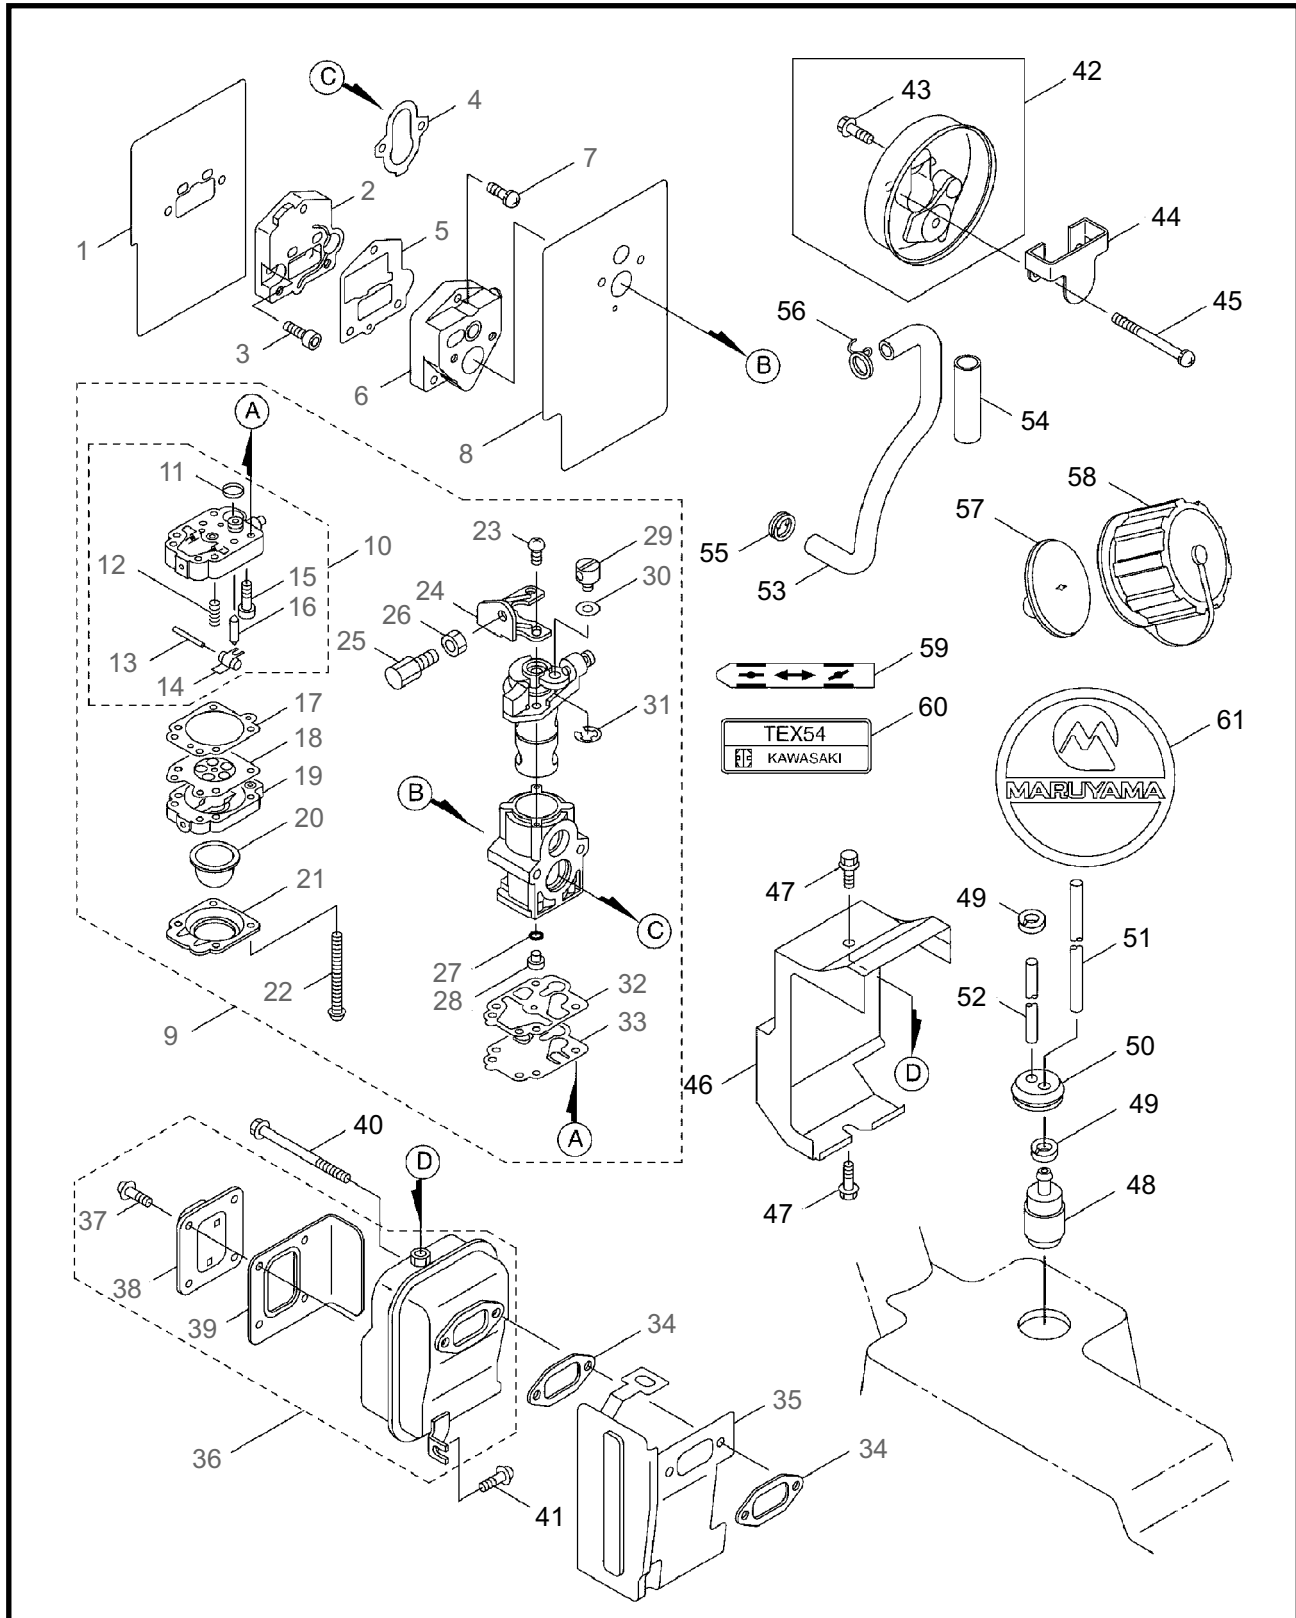

CARBURETOR

REF #	PART #	DESCRIPTION	Q'TY.	NOTES
40	577390	Bolt	2	M6x65
41	943276	Screw	1	
42	634359	Air Filter Case Ass'y	1	Incl. 43
43	628550	Screw	1	
44	634361	Baffle	1	
45	634367	Screw	2	
46	634365	Muffler Cover	1	
47	944981	Bolt	2	
48	625872	Fuel Filter	1	
49	597948	Fuel Filter Clamp	2	
50	597949	Fuel Tank Grommet	1	
51	625873	Tube	1	
52	625874	Tube	1	
53	634370	Tube	1	
54	634371	Tube	1	
55	634830	Clamp	1	
56	634369	Clamp	1	
57	630564	Valve	1	
58	625871	Cap Ass'y	1	
59	598438	Label	1	
60	626816	Label	1	
61	634831	Label	1