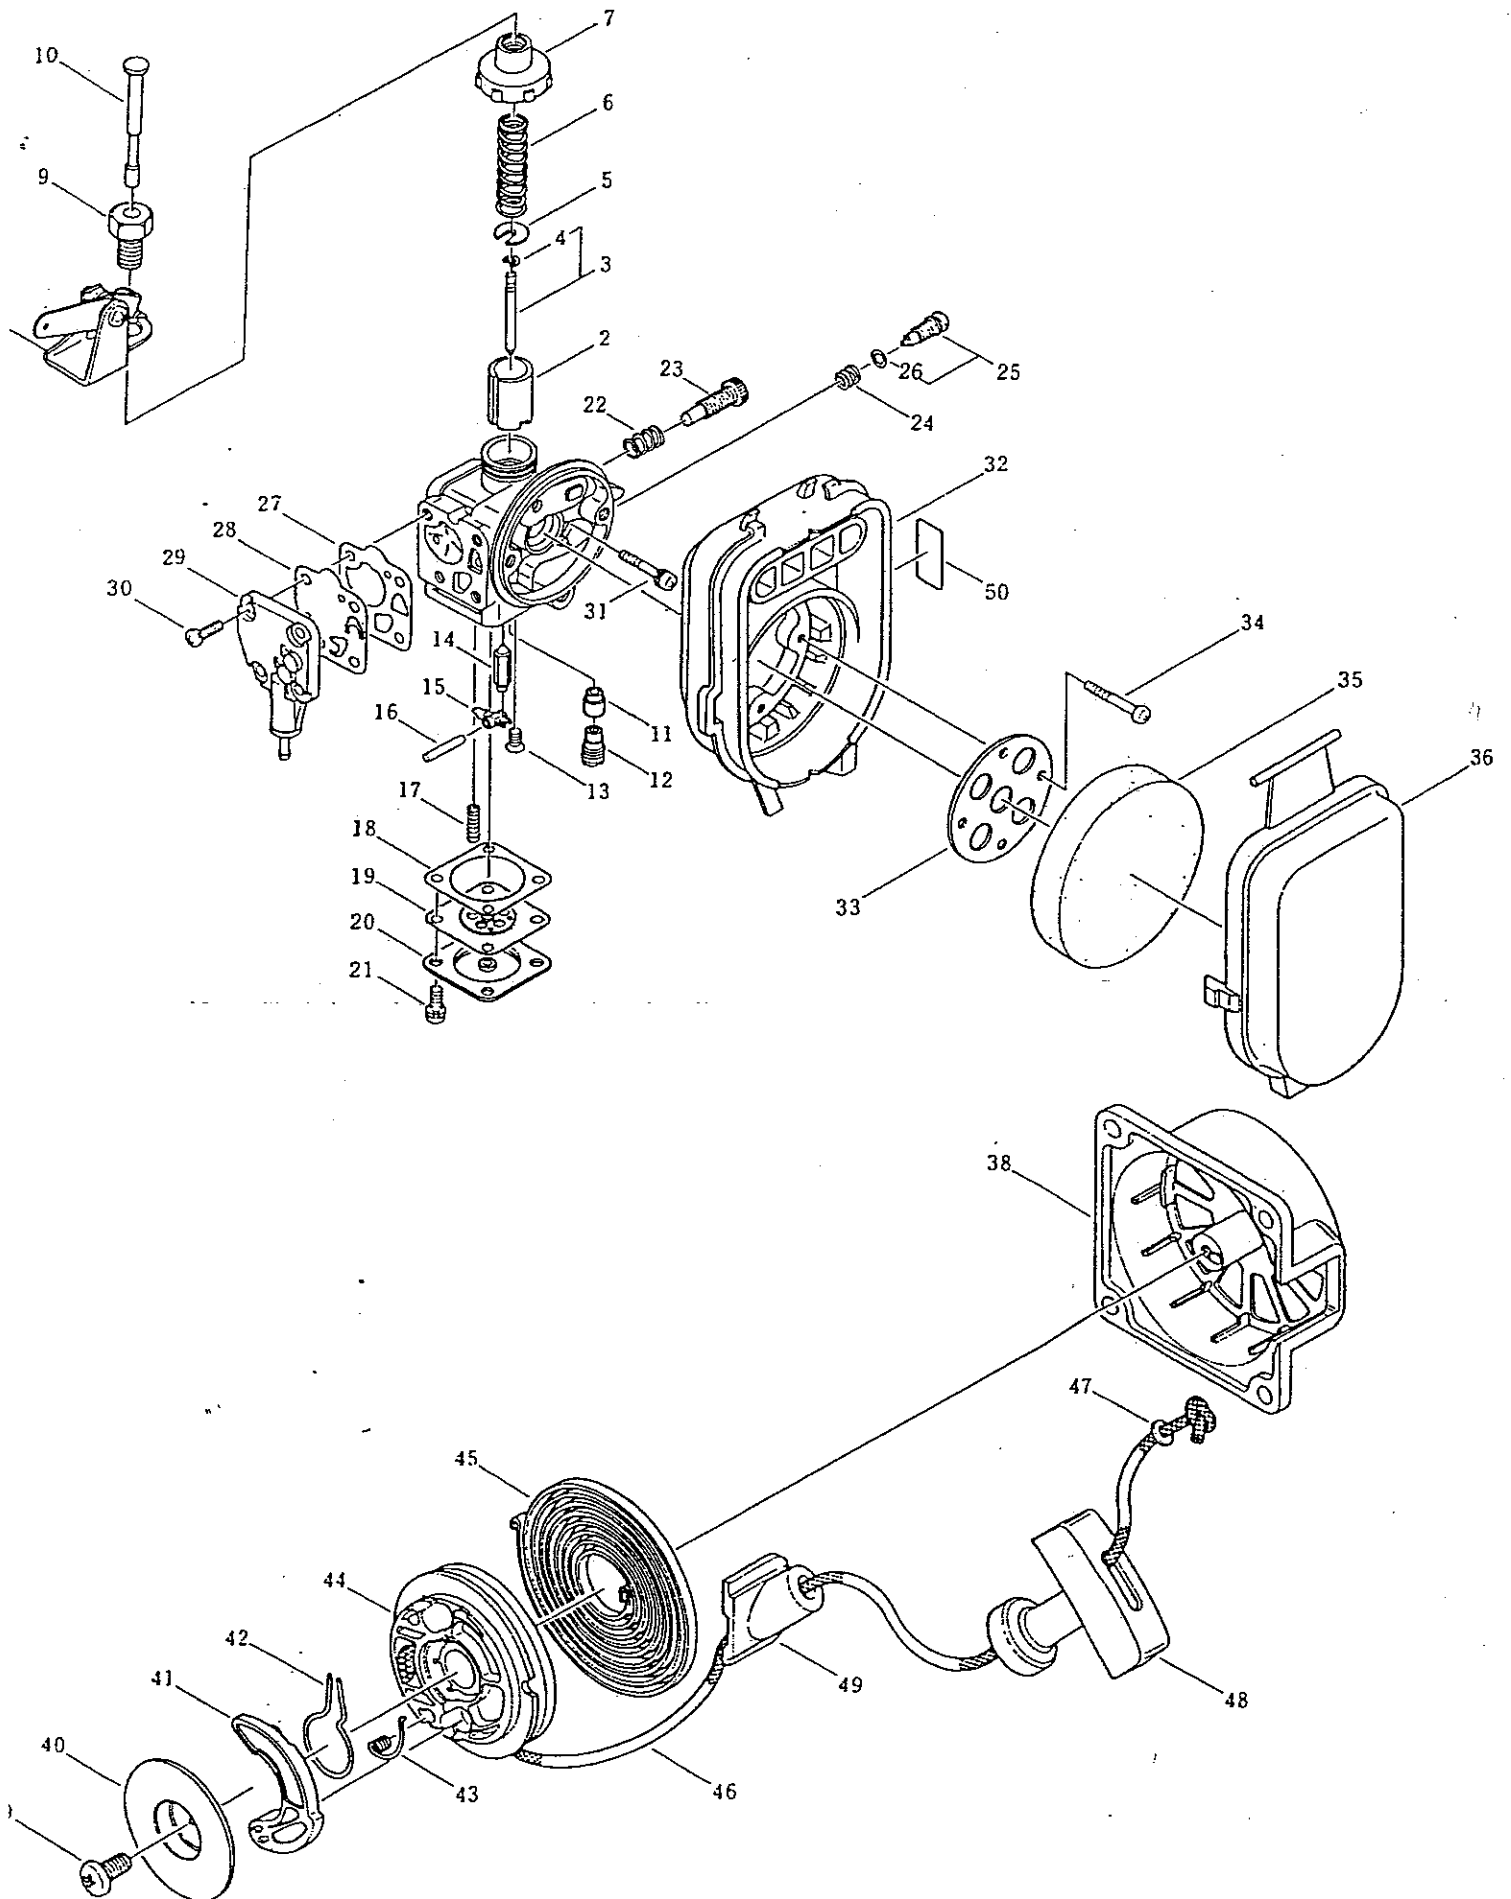

3. ENGINE (CARBURETOR, RECOIL STARTER)

Ref. No.	Parts No.	Parts Name	Q'ty	Remarks
3-1	570642	Carburetor, Ass'y	1	Includes 2-30
3-2	944846	• Throttle Valve	1	
3-3	944701	• Jet Needle	1	Includes 4
3-4	071145	•• Needle Clip	1	
3-5	943167	• Retainer	1	
3-6	943604	• Throttle Spring	1	
3-7	943911	• Body Cap	1	
3-8	944847	• Throttle, Ass'y	1	
3-9	944593	• Bolt	1	
3-10	944848	• Throttle Cable	1	
3-11	944764	• Needle Jet	1	
3-12	944765	• Holder	1	
3-13	943748	• Screw	1	
3-14	943615	• Needle Valve	1	
3-15	944703	• Lever	1	
3-16	943745	• Pin	1	
3-17	943744	• Spring	1	
3-18	943754	• Gasket	1	
3-19	943749	• Diaphragm, Ass'y	1	
3-20	943850	• Cover	1	
3-21	943622	• Screw	4	
3-22	943192	• Spring	1	
3-23	943211	• Slow Stop Screw	1	
3-24	943743	• Spring	1	
3-25	944702	• Adjust Screw	1	Includes 26
3-26	943755	•• O-Ring	1	
3-27	943751	• Gasket	1	
3-28	943752	• Pump Diaphragm	1	
3-29	943750	• Pump Cover	1	
3-30	943621	• Screw	4	
3-31	944059	Screw	2	M5 × 35
3-32	573890	Air Cleaner Case	1	
3-33	944614	Plate	1	
3-34	944522	Screw	2	M4 × 14
3-35	944849	Element	1	
3-36	944651	Air Cleaner Cap	1	
3-37	943492	Recoil Starter, Ass'y	1	Includes 38-49
3-38	944122	• Recoil Case	1	
3-39	943222	• Screw	1	
3-40	944328	• Retainer	1	
3-41	943220	• Pawl	1	
3-42	943221	• Spring	1	
3-43	943467	• Return Spring	1	
3-44	944724	• Reel	1	
3-45	943497	• Spiral Spring	1	
3-46	944240	• Rope	1	φ 3.5 × 890ℓ
3-47	943500	• Washer	1	
3-48	943499	• Handle	1	
3-49	943494	• Rope Guide	1	
3-50	582172	Label	1	