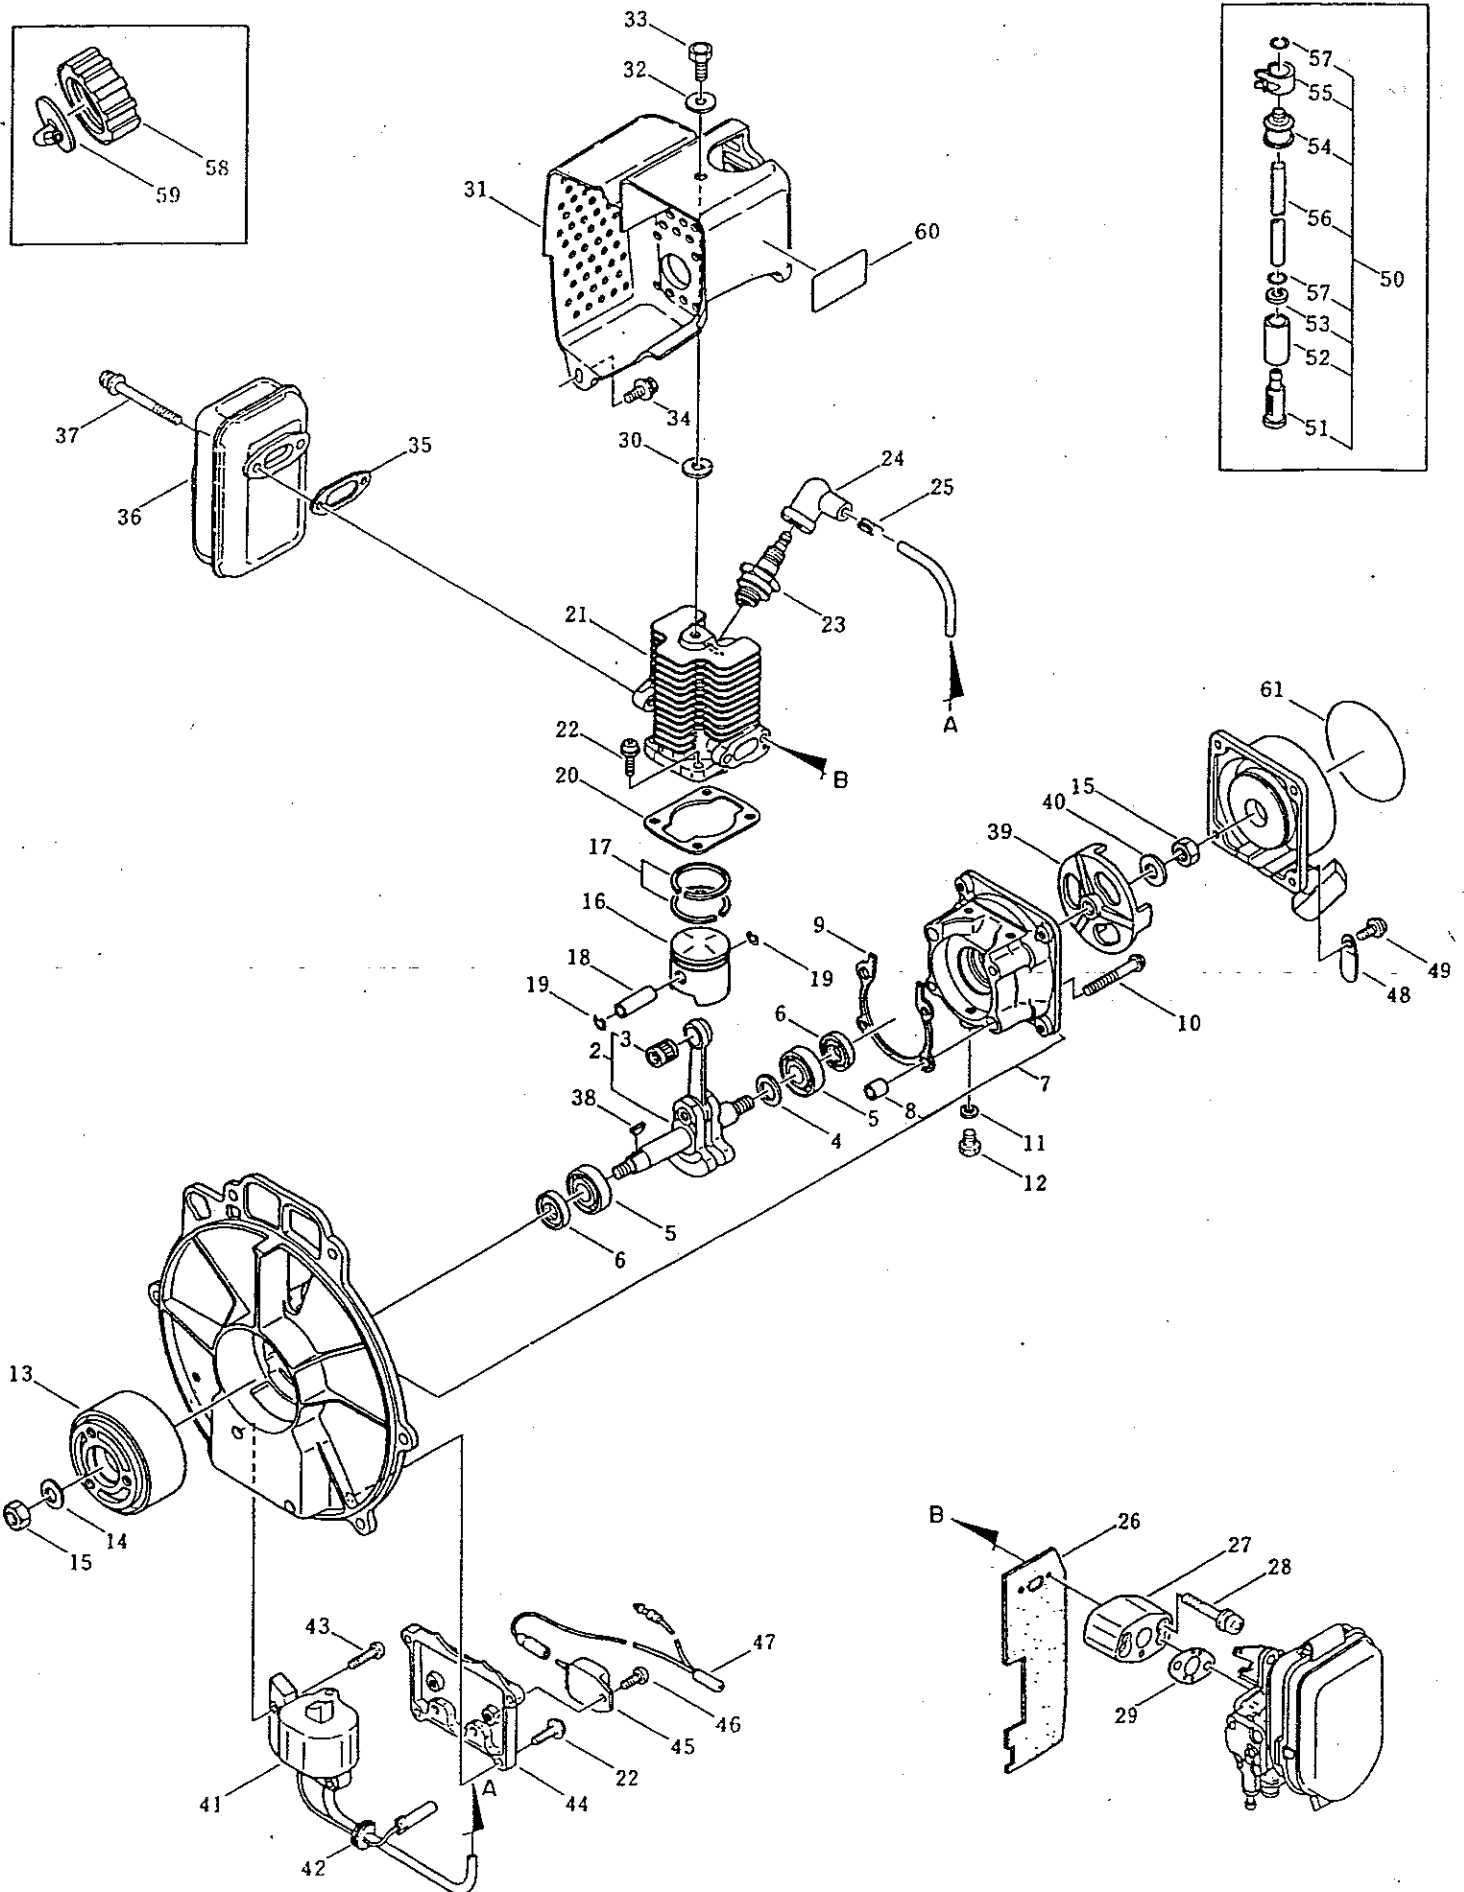

2. ENGINE (CRANKCASE, CYLINDER)

Ref. No.	Parts No.	Parts Name	Q'ty	Remarks
2-1	114477	Engine	1	TA22D-CG20
2-2	944528	Crankshaft, Ass'y	1	Includes 3
2-3	943597	• Needle Bearing	1	
2-4	911320	Shim	AR	t=0.1
2-4	943128	Shim	AR	t=0.2
2-4	943129	Shim	AR	t=0.4
2-4	943130	Shim	AR	t=0.6
2-5	944111	Ball Bearing	2	#6001V₃
2-6	911325	Oil Seal	2	
2-7	944715	Crankcase, Ass'y	1	Includes 8
2-8	071098	• Dowel Pin	2	
2-9	944533	Gasket	1	
2-10	944534	Screw	4	M5 × 40
2-11	943893	Gasket	1	
2-12	943269	Bolt	1	M6 × 8
2-13	944539	Flywheel	1	
2-14	944542	Washer	1	
2-15	944541	Nut	2	M8
2-16	943580	Piston	1	
2-17	073343	Piston Ring Set	1	
2-18	943943	Piston Pin	1	
2-19	943581	Snap Ring	2	
2-20	944519	Gasket	1	
2-21	944837	Cylinder	1	
2-22	943460	Screw	8	M5 × 18
2-23	944543	Spark Plug	1	BM7A
2-24	943278	Plug Cap	1	
2-25	943711	Spring	1	
2-26	582167	Gasket	1	
2-27	944749	Insulator	1	
2-28	944751	Screw	2	
2-29	944750	Gasket	1	
2-30	944525	Gasket	1	
2-31	944718	Shroud	1	
2-32	943540	Washer	1	
2-33	944719	Bolt	1	
2-34	943301	Screw	1	
2-35	944426	Gasket	1	
2-36	944523	Muffler, Ass'y	1	
2-37	944524	Bolt	2	
2-38	071090	Key	1	
2-39	943979	Pulley	1	
2-40	944530	Washer	1	
2-41	944540	Ignition Coil	1	
2-42	944474	Grommet	1	
2-43	943539	Screw	2	M5 × 20
2-44	944609	Crankcase Cover	1	
2-45	944108	Igniter	1	
2-46	943572	Screw	1	M4 × 8
2-47	944610	Lead Wire	1	
2-48	582168	Clamp	2	
2-49	943466	Screw	4	M5 × 14
2-50	944840	Fuel Filter, Ass'y	1	Includes 51-57
2-51	943770	• Fuel Tank Weight	1	
2-52	943769	• Element	1	
2-53	944841	• Washer	1	
2-54	944842	• Joint	1	
2-55	944843	• Clip	1	
2-56	944844	• Tube	1	
2-57	944602	• Clip	2	
2-58	944075	Tank Cap	1	
2-59	943977	Breather	1	
2-60	582169	Label	1	
2-61	582171	Label	1