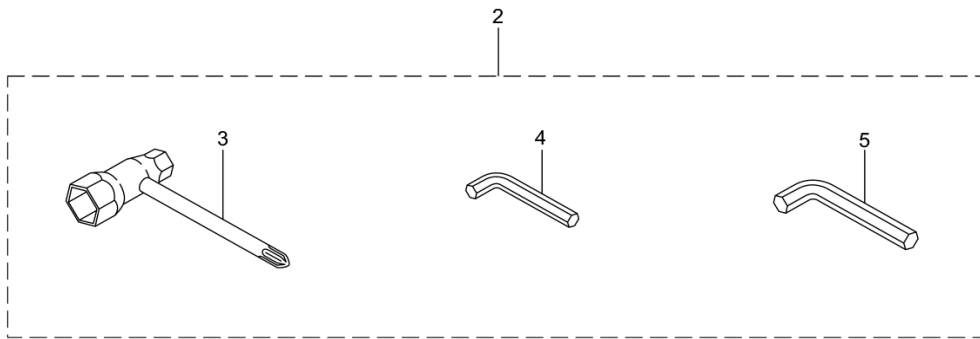

4. BH24G
ACCESSORIES

Status	Position	Parts Number	Parts Name	Unit Quantity	Set Unit Quantity	Specification	Remarks	Maker code