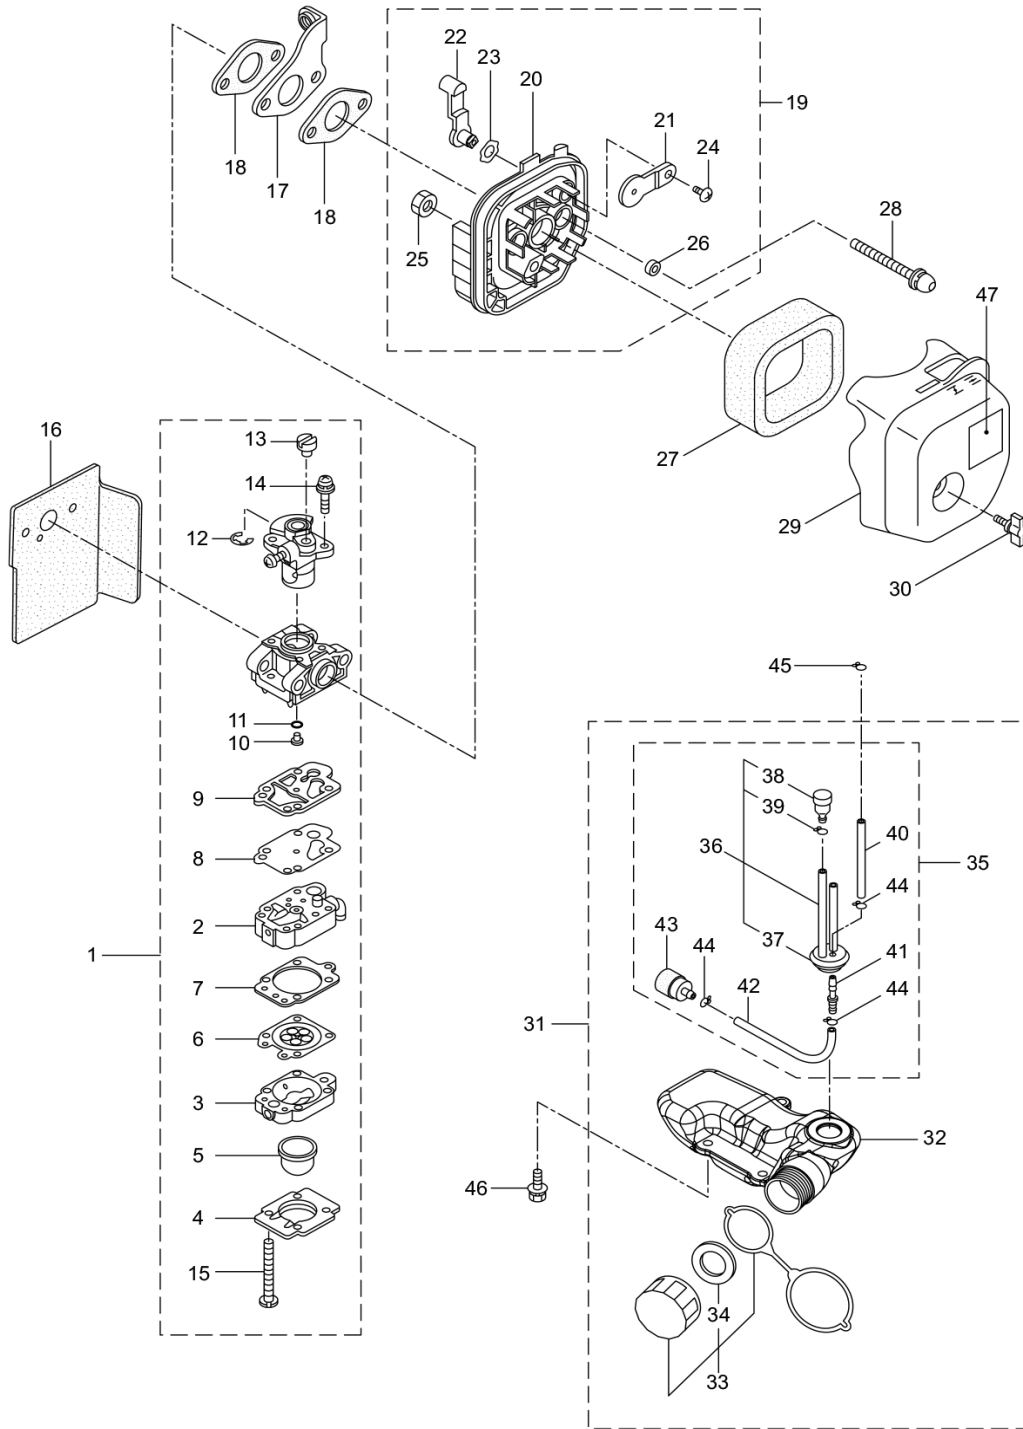

3. BH24G
CARBURETOR, FUEL TANK

Status	Position	Parts Number	Parts Name	Unit Quantity	Set Unit Quantity	Specification	Remarks	Maker code