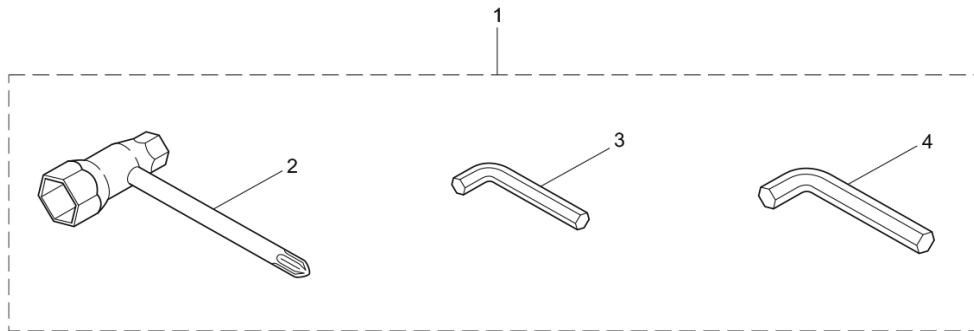

4. BH24
ACCESSORIES

Status	Position	Parts Number	Parts Name	Unit Quantity	Set Unit Quantity	Specification	Remarks	Maker code