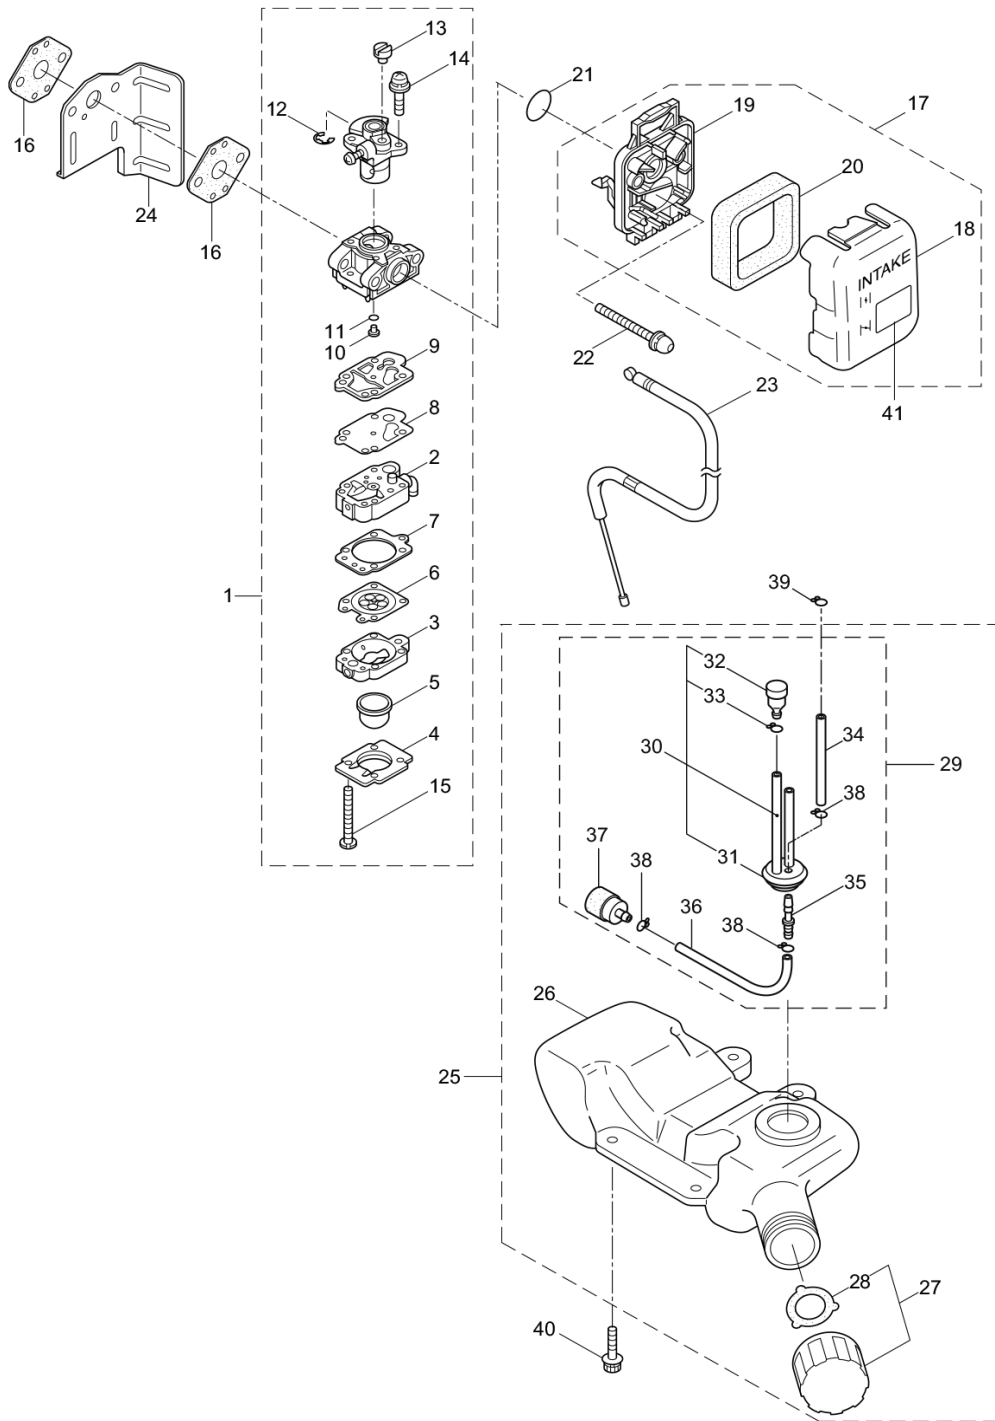

3. BH24 CARBURETOR, FUEL TANK

Status	Position	Parts Number	Parts Name	Unit Quantity	Set Unit Quantity	Specification	Remarks	Maker code
	1	287070	CARBURETOR ASSY	1		WYL-307	Incl.2-15 New gasket required	
	2	268499	CARBURETOR BODY	1		WB5-2771		
	3	262991	PURGE BODY	1		WB5-2557		
	4	262992	COVER	1		WB21-3147		
	5	261874	PRIMER	1		WB188-12		
	6	283905	DIAPHRAGM METERRING	1		WB95-614		
	7	262993	GASKET	1		WB92-359		
	8	262994	DIAPHRAGM	1		WB95-99		
	9	282576	GASKET	1		WB92-415		
	10	288187	MAIN JET	1		WB112-3070-325		
	11	261871	O-RING	1		WB16-104		
	12	261876	RING	1		WB16-71		
	13	261658	SWIVEL	1		WB52-34		
	14	264682	SCREW	2		WB96-364		
	15	262996	SCREW	4	5	WB96-425		
	16	261864	GASKET	2	5			
×	17	266420	CLEANER ASSY	1		CAA-76	Incl.18-20	
	18	264709	AIR CLEANER COVER	1		AIR FILTER		
	19	266433	HOUSING ASSY	1				
	20	264695	FILTER	1		WB125-62		
	21	264691	O-RING	1	5			
	22	264016	CAP SCREW	2	5	M5X60	M5x60	
	23	264604	WIRE CPL.	1		OUT180/IN42^ベソ ト		
	24	268951	BAFFLE PLATE	1				
	25	289025	FUEL TANK ASSY	1		A46B113C180D52	Incl.26-38	
	26	284421	FUEL TANK	1		CE230 タソカヘッド		
	27	289044	FUEL TANK CAP ASSY	1			Incl.28	
	28	289045	GASKET	1				
	29	289026	FUEL PIPE ASSY	1			Incl.30-38	
	30	289027	FUEL PIPE ASSY	1			Incl.31-33	
	31	268065	GROMMET	1		3ア		
	32	261590	BREATHER SUB ASSY	1				
	33	261117	CLIP	1				
	34	289028	PIPE A	1		3X5X53L	3x5x53L	
	35	288921	JOINT	1				
	36	289029	PIPE	1		3X5X125L	3x5x125L	
	37	264653	FILTER ASSY	1		125-552		
	38	261117	CLIP	3				
	39	261117	CLIP	1				
	40	268940	SCREW	4		M5X18WSW-12	M5x18	
	41	285188	LABEL	1		CAスパ -ケアレスタイコ ク