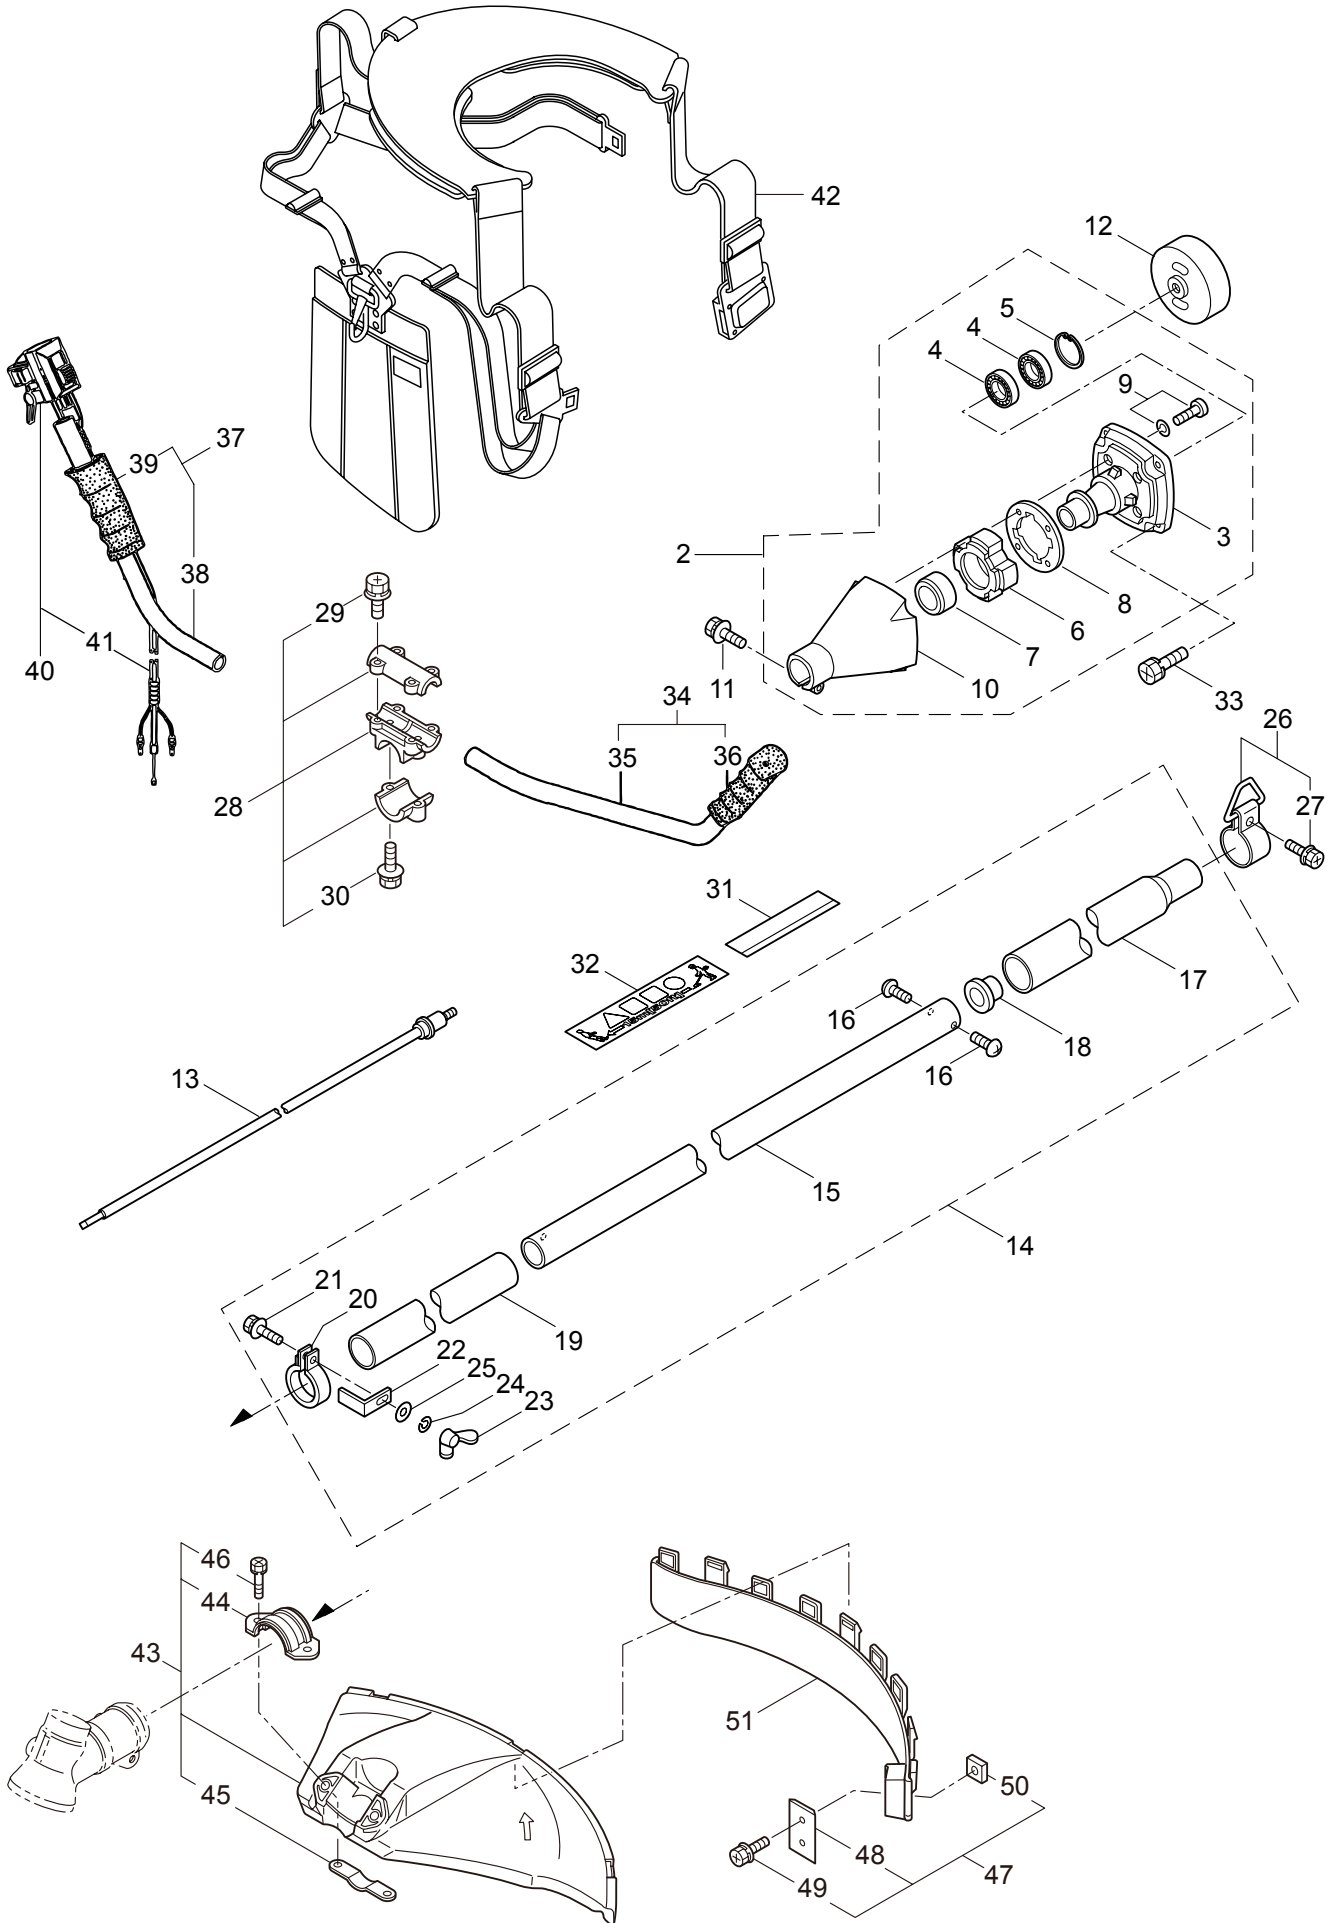

## CONTENTS

1. MAIN BODY .....	1 ~ 4
2. GEARCASE .....	5 ~ 6
3. ENGINE .....	7 ~ 10
4. CARBURETOR, FUEL TANK .....	11 ~ 14

2011. 12.

**MARUYAMA**

P/N 523340

1. BCF5021H  
MAIN BODY

Ref. No.	Part No.	Part Name	Q'ty	Remarks
1-1	366062	BCF5021H	1	
1-2	228329	Clutch Case Ass'y	1	Incl.3-10
1-3	227729	Bearing Case	1	
1-4	140474	Bearing	2	#6202ZZ
1-5	012380	Snap Ring	1	#35
1-6	217045	Buffer (A)	1	
1-7	217046	Buffer (B)	1	
1-8	217047	Washer	1	
1-9	092033	Screw	4	M5x15
1-10	227728	Driveshaft Tube Adapter	1	
1-11	092556	Bolt	1	M6x30
1-12	211203	Clutch Drum	1	
1-13	217897	Driveshaft Ass'y	1	
1-14	230150	Driveshaft Tube Ass'y	1	Incl.15-25
1-15	230076	Driveshaft Tube	1	
1-16	089580	Screw	2	M3.5x6
1-17	218324	Driveshaft Tube (B)	1	
1-18	059257	Pipe Base	1	
1-19	218325	Sleeve	1	
1-20	218237	Stopper	1	
1-21	092556	Bolt	1	M6x30
1-22	224995	Plate	1	
1-23	054990	Butterfly Nut	1	
1-24	126568	Spring Washer	1	M6
1-25	127239	Washer	1	M6
1-26	220007	Hanging Bracket Ass'y	1	Incl.27
1-27	089743	Bolt	1	M6x15
1-28	217638	Bracket Ass'y	1	Incl.29,30
1-29	092554	Bolt	4	M6x25
1-30	092556	Bolt	2	M6x30
1-31	232824	Label	1	BCF5021H
1-32	213750	Label	1	Caution
1-33	092552	Bolt	4	M6x20
1-34	225236	Handle Ass'y-Left	1	Incl.35,36
1-35	225218	Handle	1	
1-36	217904	Handle Grip	1	
1-37	225237	Handle Ass'y-Right	1	Incl.38,39
1-38	225219	Handle	1	
1-39	217907	Handle Grip	1	
1-40	222152	Throttle Trigger	1	Incl.41
1-41	226573	Wire Ass'y	1	
1-42	228086	Hanging Strap Ass'y	1	
1-43	228303	Safety Cover Ass'y	1	Incl.44-46
1-44	223179	Bracket	1	
1-45	223180	Threaded Bracket	1	

1. BCF5021H  
MAIN BODY

Ref. No.	Part No.	Part Name	Q'ty	Remarks
1-46	092555	Bolt	2	M6x30
1-47	230789	String Cutter Ass'y	1	Incl.48-50
1-48	230747	String Cutter	1	
1-49	817002	Bolt	1	M5x20
1-50	228325	Nut	1	
1-51	230748	Cover Extention	1	