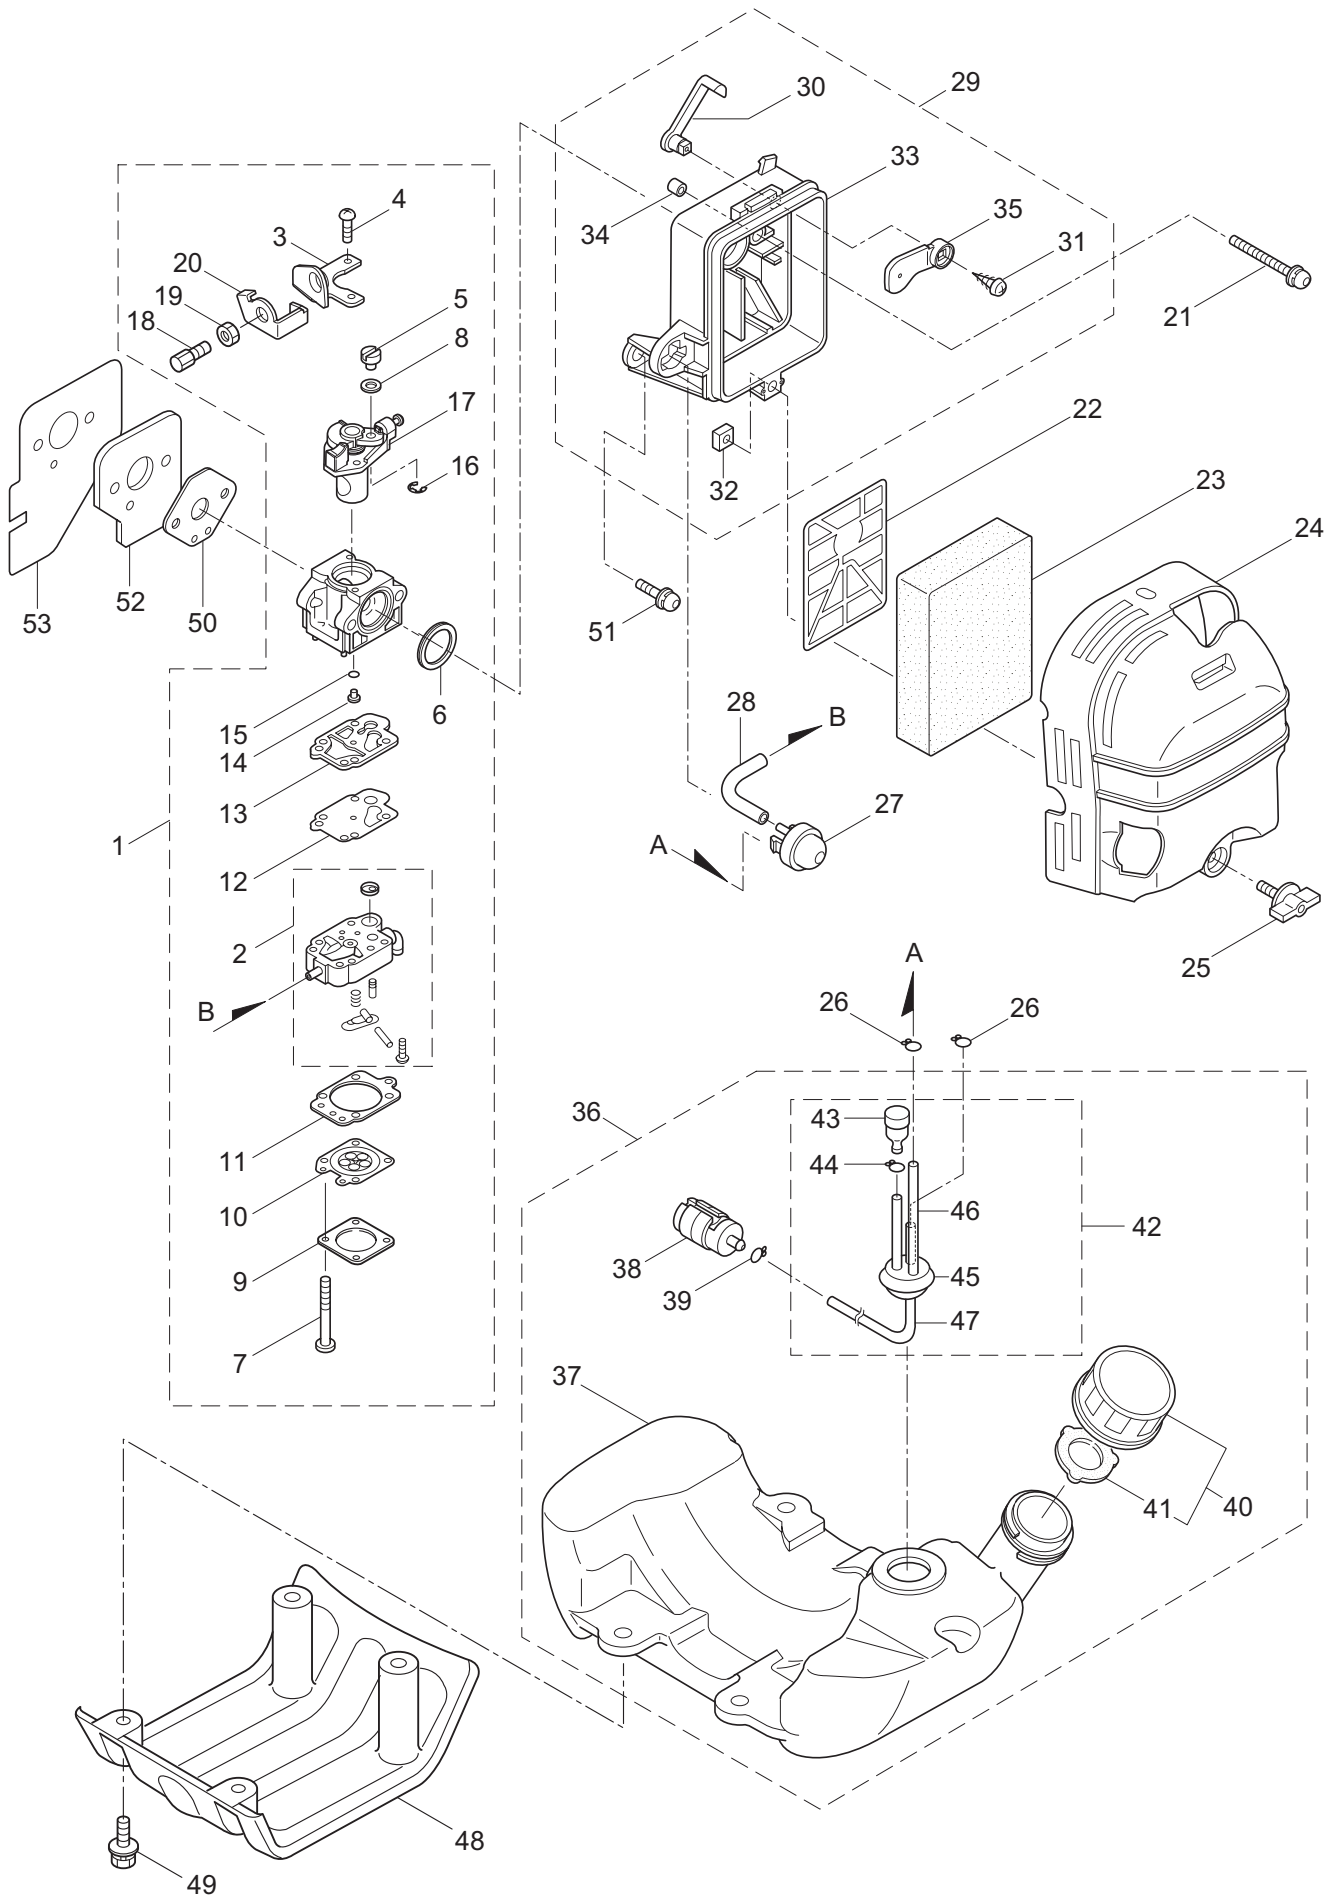

4. BCF5021H
CARBURETOR, FUEL TANK

Ref. No.	Part No.	Part Name	Q'ty	Remarks
4-46	282511	Return Pipe	1	
4-47	262649	Fuel Pipe	1	
4-48	285167	Stand	1	
4-49	281714	Cap Screw	4	M5x20
4-50	282301	Gasket	1	
4-51	264807	Cap Screw	1	M5x16
4-52	283086	Divider	1	
4-53	283087	Gasket	1