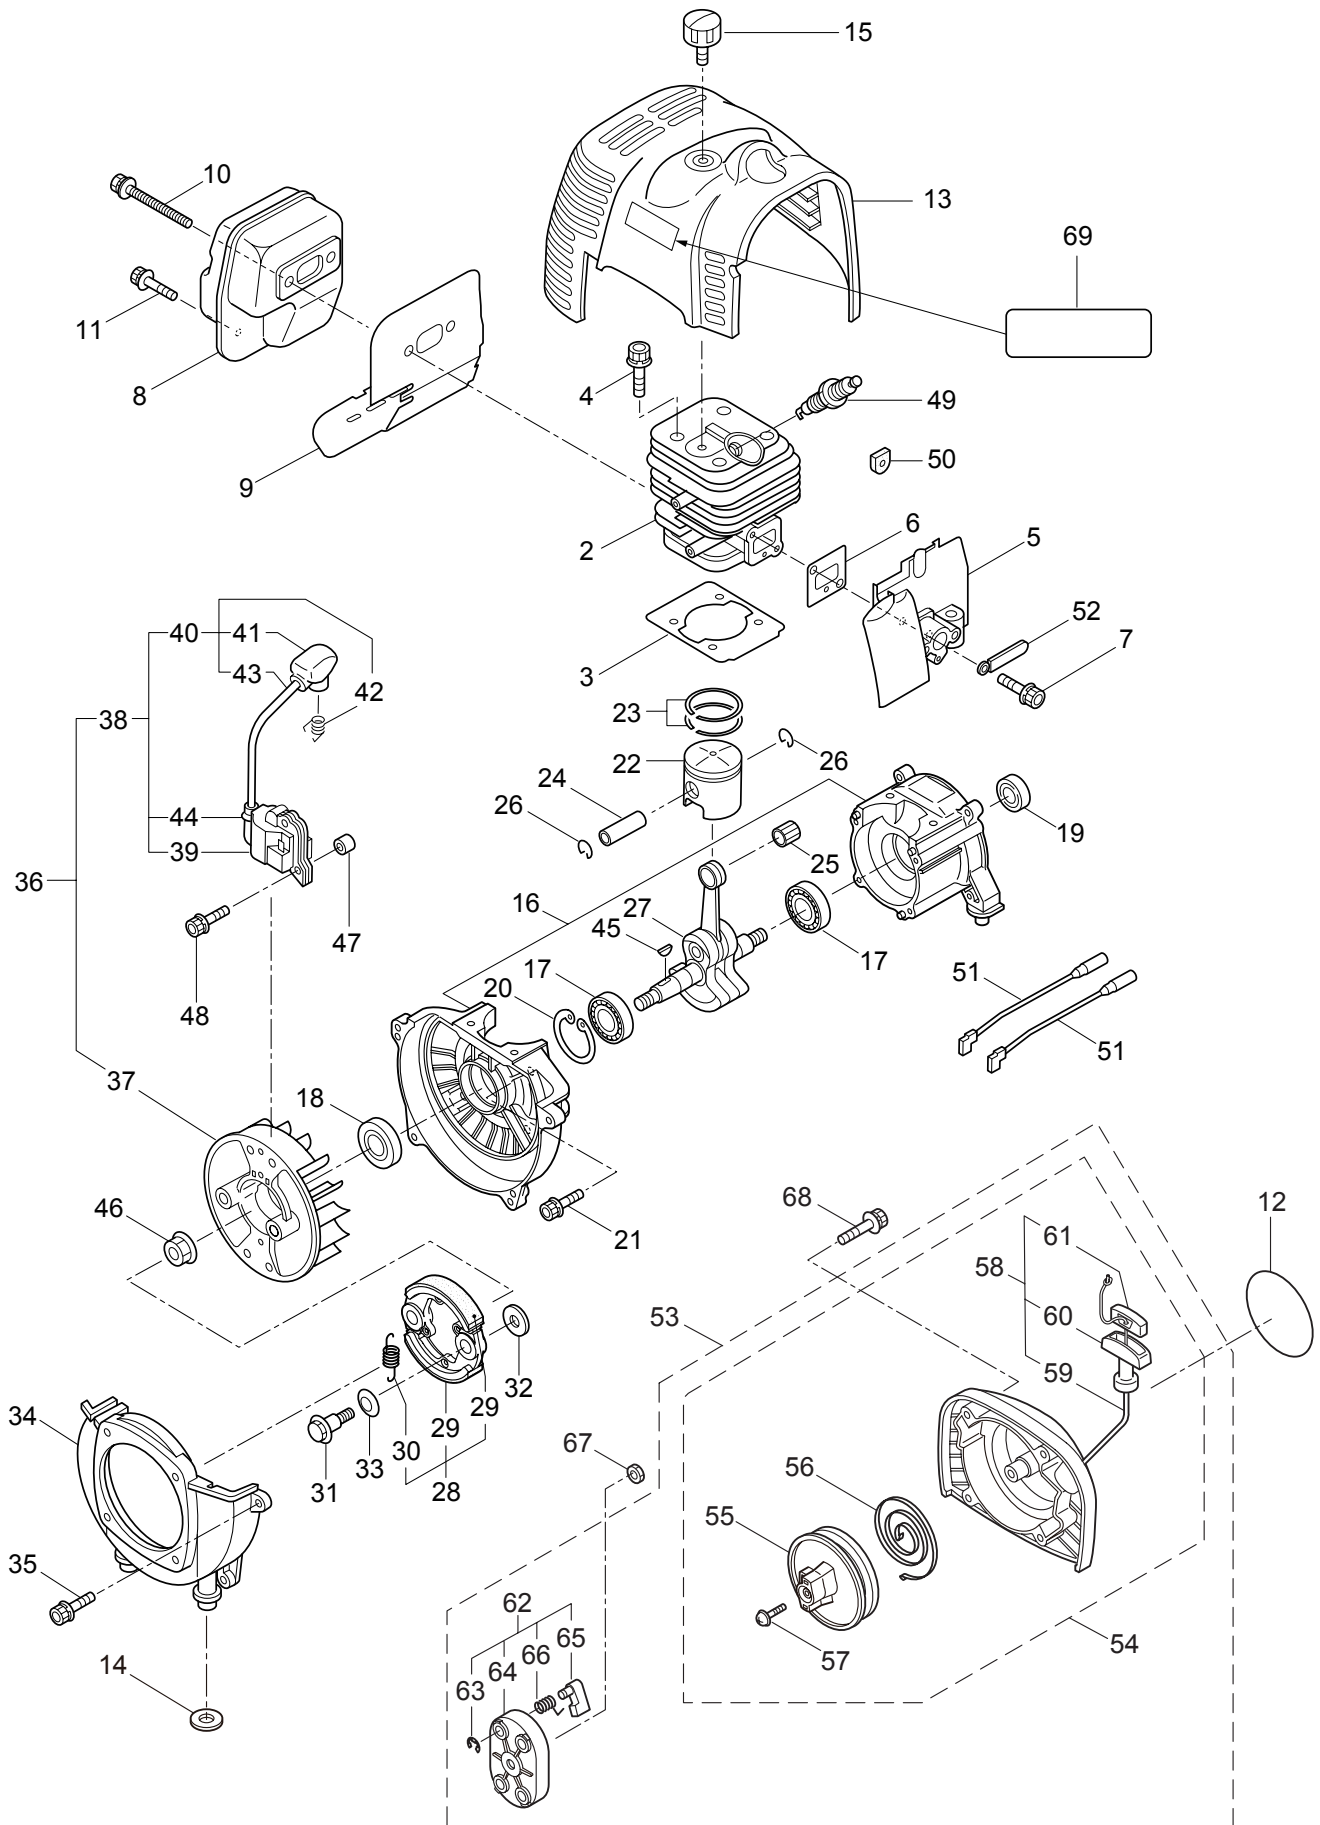

3. BCF5021H ENGINE

Ref. No.	Part No.	Part Name	Q'ty	Remarks
3-1	858907	Engine	1	NE500TH/05
3-2	283076	Cylinder	1	New gasket required
3-3	282259	Gasket	1	
3-4	261612	Cap Screw	4	M5x30
3-5	282261	Insulator	1	New gasket required
3-6	282262	Gasket	1	
3-7	267290	Cap Screw	2	M5x20
3-8	282264	Muffler Comp.	1	
3-9	282271	Gasket	1	
3-10	266713	Cap Screw	2	M5x60
3-11	283315	Screw	1	M5x12W-12
3-12	286911	Label	1	NE500
3-13	282274	Top Cover	1	
3-14	285735	Packing	4	
3-15	262556	Knob	1	
3-16	282277	Crankcase	1	
3-17	262658	Bearing	2	#6202C3
3-18	262660	Oil Seal	1	TC15357
3-19	262565	Oil Seal	1	ISCD15257
3-20	012380	Snap Ring	1	#35
3-21	261612	Cap Screw	4	M5x30
3-22	283078	Piston	1	
3-23	282941	Piston Ring	2	(2)Required
3-24	262749	Piston Pin	1	
3-25	262659	Bearing,Needle	1	KTV111414EG01B2
3-26	262479	Clip,Piston Pin	2	
3-27	283038	Crankshaft/Conn.Rod Ass'y	1	
3-28	286905	Clutch Ass'y	1	Incl.29,30
3-29	286906	Clutch Shoe	2	(2)Required
3-30	286907	Spring, Clutch	1	
3-31	287092	Cap Screw	2	M8x1.25
3-32	262683	Washer	2	8x22xt1.2
3-33	262682	Wave Washer	2	
3-34	282285	Fan Cover	1	
3-35	261250	Cap Screw	4	M5x20
3-36	282287	Magneto Ass'y	1	Incl.37-44
3-37	282288	Rotor/Fan	1	
3-38	282289	Ignition Coil Ass'y	1	Incl.39-44
3-39	267572	Coil	1	
3-40	282290	Spark Plug Wire Ass'y	1	Incl.41-43
3-41	282292	Plug Boot	1	
3-42	261075	Connector	1	
3-43	282291	Spark Plug Wire	1	
3-44	261072	Cap	1	
3-45	261076	Woodruff Key	1	3x10