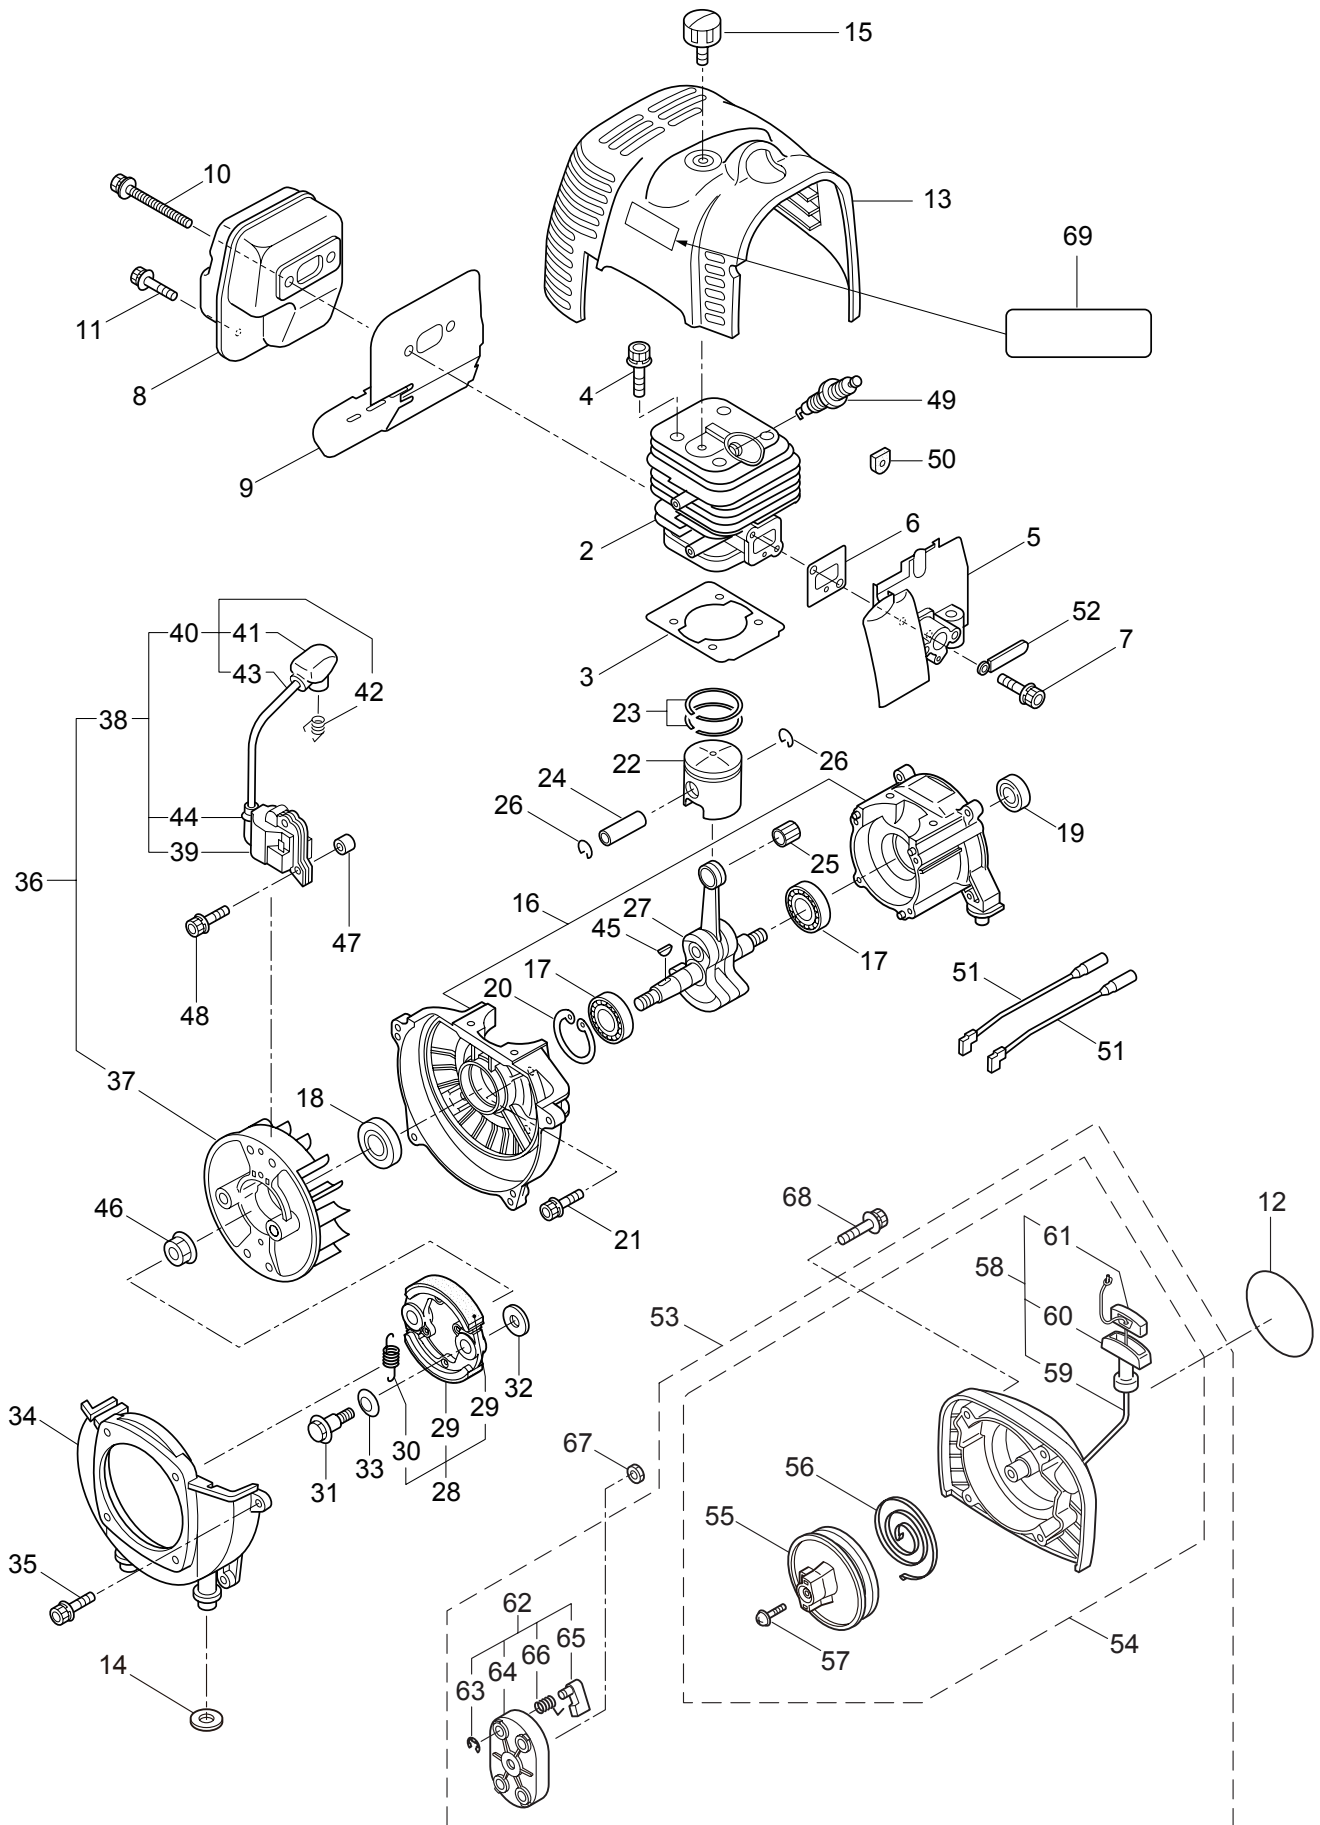

1. BCF5021H  
MAIN BODY

Ref. No.	Part No.	Part Name	Q'ty	Remarks
1-46	092555	Bolt	2	M6x30
1-47	230789	String Cutter Ass'y	1	Incl.48-50
1-48	230747	String Cutter	1	
1-49	817002	Bolt	1	M5x20
1-50	228325	Nut	1	
1-51	230748	Cover Extention	1	

## 2. BCF5021H GEARCASE

Ref. No.	Part No.	Part Name	Q'ty	Remarks
2-1	231846	Gearcase Ass'y	1	Incl.2-20
2-2	219646	Gearcase	1	
2-3	089101	Bolt	1	M8x10
2-4	092556	Bolt	1	M6x30
2-5	210560	Bearing	1	#609
2-6	227102	Gear Set	1	
2-7	229099	Blade Shaft	1	
2-8	022009	Bearing	1	#6002
2-9	016732	Snap Ring	1	#32
2-10	212394	Collar	1	15x22x8L
2-11	211818	Oil Seal	1	D22 32 6
2-12	014490	Bearing	1	#6000
2-13	106933	Bearing	1	#6000Z
2-14	014210	Snap Ring	1	#10
2-15	054676	Snap Ring	1	#26
2-16	217060	Boss Adapter	1	
2-17	231847	Clamping Washer	1	
2-18	230849	Stabilizer	1	
2-19	227961	Blade Locking Nut	1	
2-20	089747	Bolt	1	M6x12
2-21	228008	Box Spanner	1	
2-22	022865	Double-ended Wrench	1	8x10
2-23	210181	Lever Handle	1	3.5x170L
2-24	211337	Grease Tube	1	
2-25	214022	Band	2	
2-26	232712	Instruction Manual	1	

### 3. BCF5021H ENGINE

Ref. No.	Part No.	Part Name	Q'ty	Remarks
3-46	262731	Nut,Rotor	1	M10
3-47	280381	Spacer	2	
3-48	283669	Cap Screw	2	M4x25
3-49	261200	Spark Plug	1	NGK BPM6Y
3-50	281172	Grommet	1	
3-51	267492	Lead	2	130L
3-52	264588	Clamp	1	
3-53	285674	Recoil Starter Ass'y	1	Incl.54-66
3-54	285675	Starter Ass'y	1	Incl.55-61
3-55	285676	Reel	1	
3-56	280995	Spiral Spring	1	
3-57	281000	Set Screw	1	
3-58	285677	Starter Rope Ass'y	1	Incl.59-61
3-59	285678	Starter Rope	1	
3-60	262633	Starter Grip	1	
3-61	262981	Cap	1	
3-62	285679	Starter Pulley Ass'y	1	Incl.63-66
3-63	262638	E-Ring	2	
3-64	285680	Starter Pulley	1	
3-65	285681	Pawl	2	
3-66	285682	Return Spring	2	
3-67	285736	Nut	1	M8
3-68	261607	Cap Screw	4	M5x16
3-69	286912	Label	1	