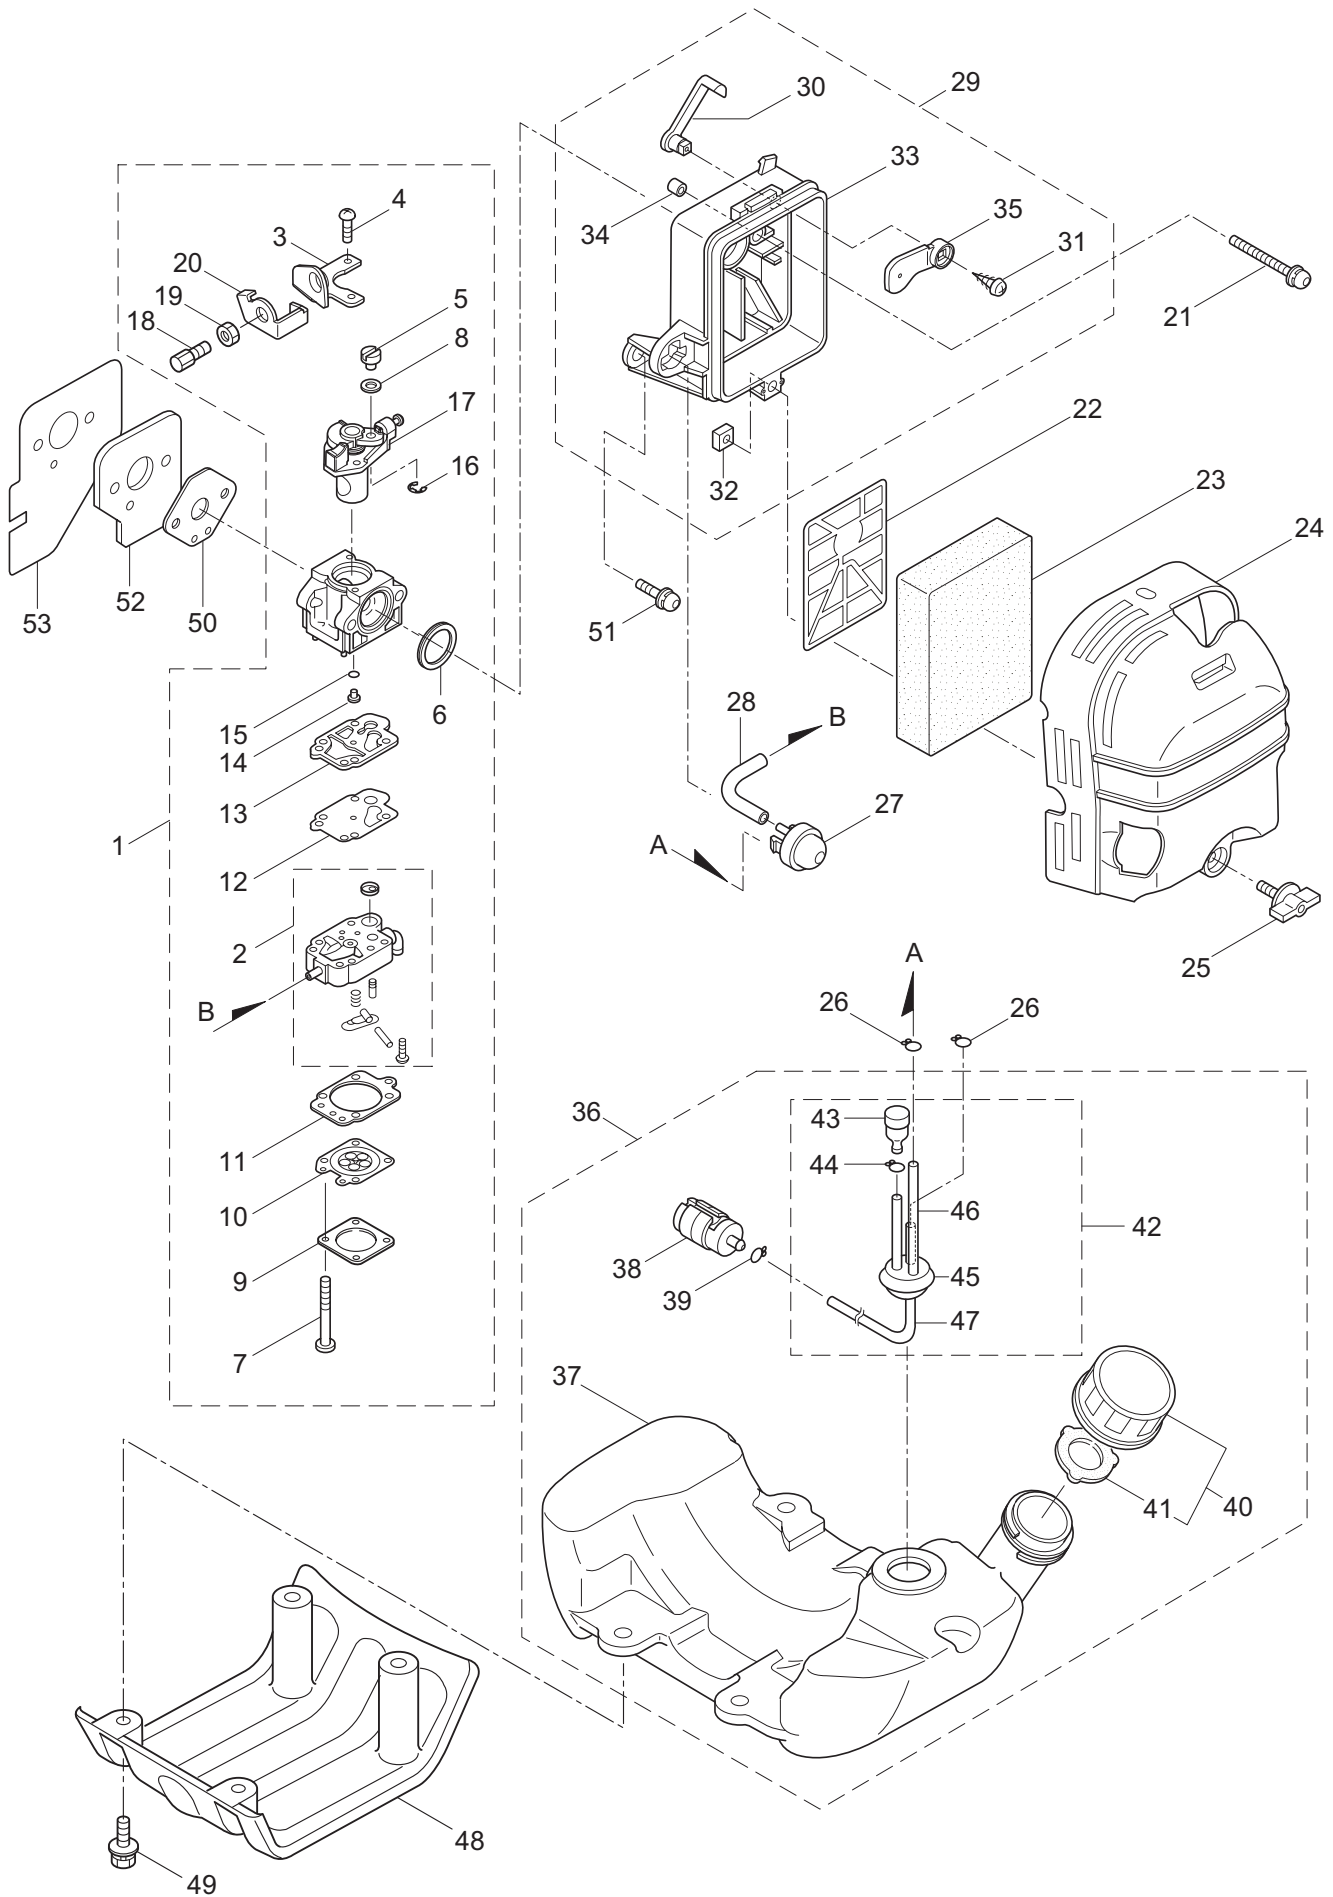

4. BCF5021H
CARBURETOR, FUEL TANK

Ref. No.	Part No.	Part Name	Q'ty	Remarks
4-1	288256	Carburetor Ass'y	1	Incl.2-20 New gasket required
4-2	283124	Pump Body	1	
4-3	264677	Bracket	1	
4-4	261875	Screw	2	
4-5	261658	Swivel	1	
4-6	261657	Packing	1	
4-7	263737	Screw	4	
4-8	264678	Washer	1	
4-9	263726	Cover Plate	1	
4-10	283905	Diaphragm, Meterring	1	
4-11	263727	Gasket	1	
4-12	262994	Diaphragm,Fuel Pump	1	
4-13	282576	Gasket	1	
4-14	283125	Main Jet	1	
4-15	261871	O-Ring	1	
4-16	261876	E-Ring	1	
4-17	287728	Throttle Valve	1	
4-18	265409	Adapter	1	
4-19	283936	Nut	1	M6
4-20	283935	Plate	1	
4-21	262720	Cap Screw	2	M5x55
4-22	282481	Plate	1	
4-23	282306	Element	1	
4-24	282307	Cleaner Cover	1	
4-25	281438	Knob	1	
4-26	261117	Clip	2	
4-27	282299	Pump	1	
4-28	282512	Fuel Pipe	1	
4-29	282302	Case Ass'y	1	Incl.30-35
4-30	282305	Lever	1	
4-31	269032	Screw	1	
4-32	269423	Nut	1	
4-33	282303	Case Body	1	
4-34	282484	Sleeve	3	
4-35	282304	Valve	1	
4-36	283487	Fuel Tank Ass'y	1	Incl.37-47
4-37	282310	Fuel Tank	1	
4-38	267328	Fuel Filter Ass'y	1	
4-39	261117	Clip	1	
4-40	281565	Fuel Tank Cap Ass'y	1	Incl.41
4-41	269377	Gasket	1	
4-42	282312	Fuel Pipe Ass'y	1	Incl.43-47
4-43	261590	Breather	1	
4-44	261117	Clip	1	
4-45	268065	Grommet	1