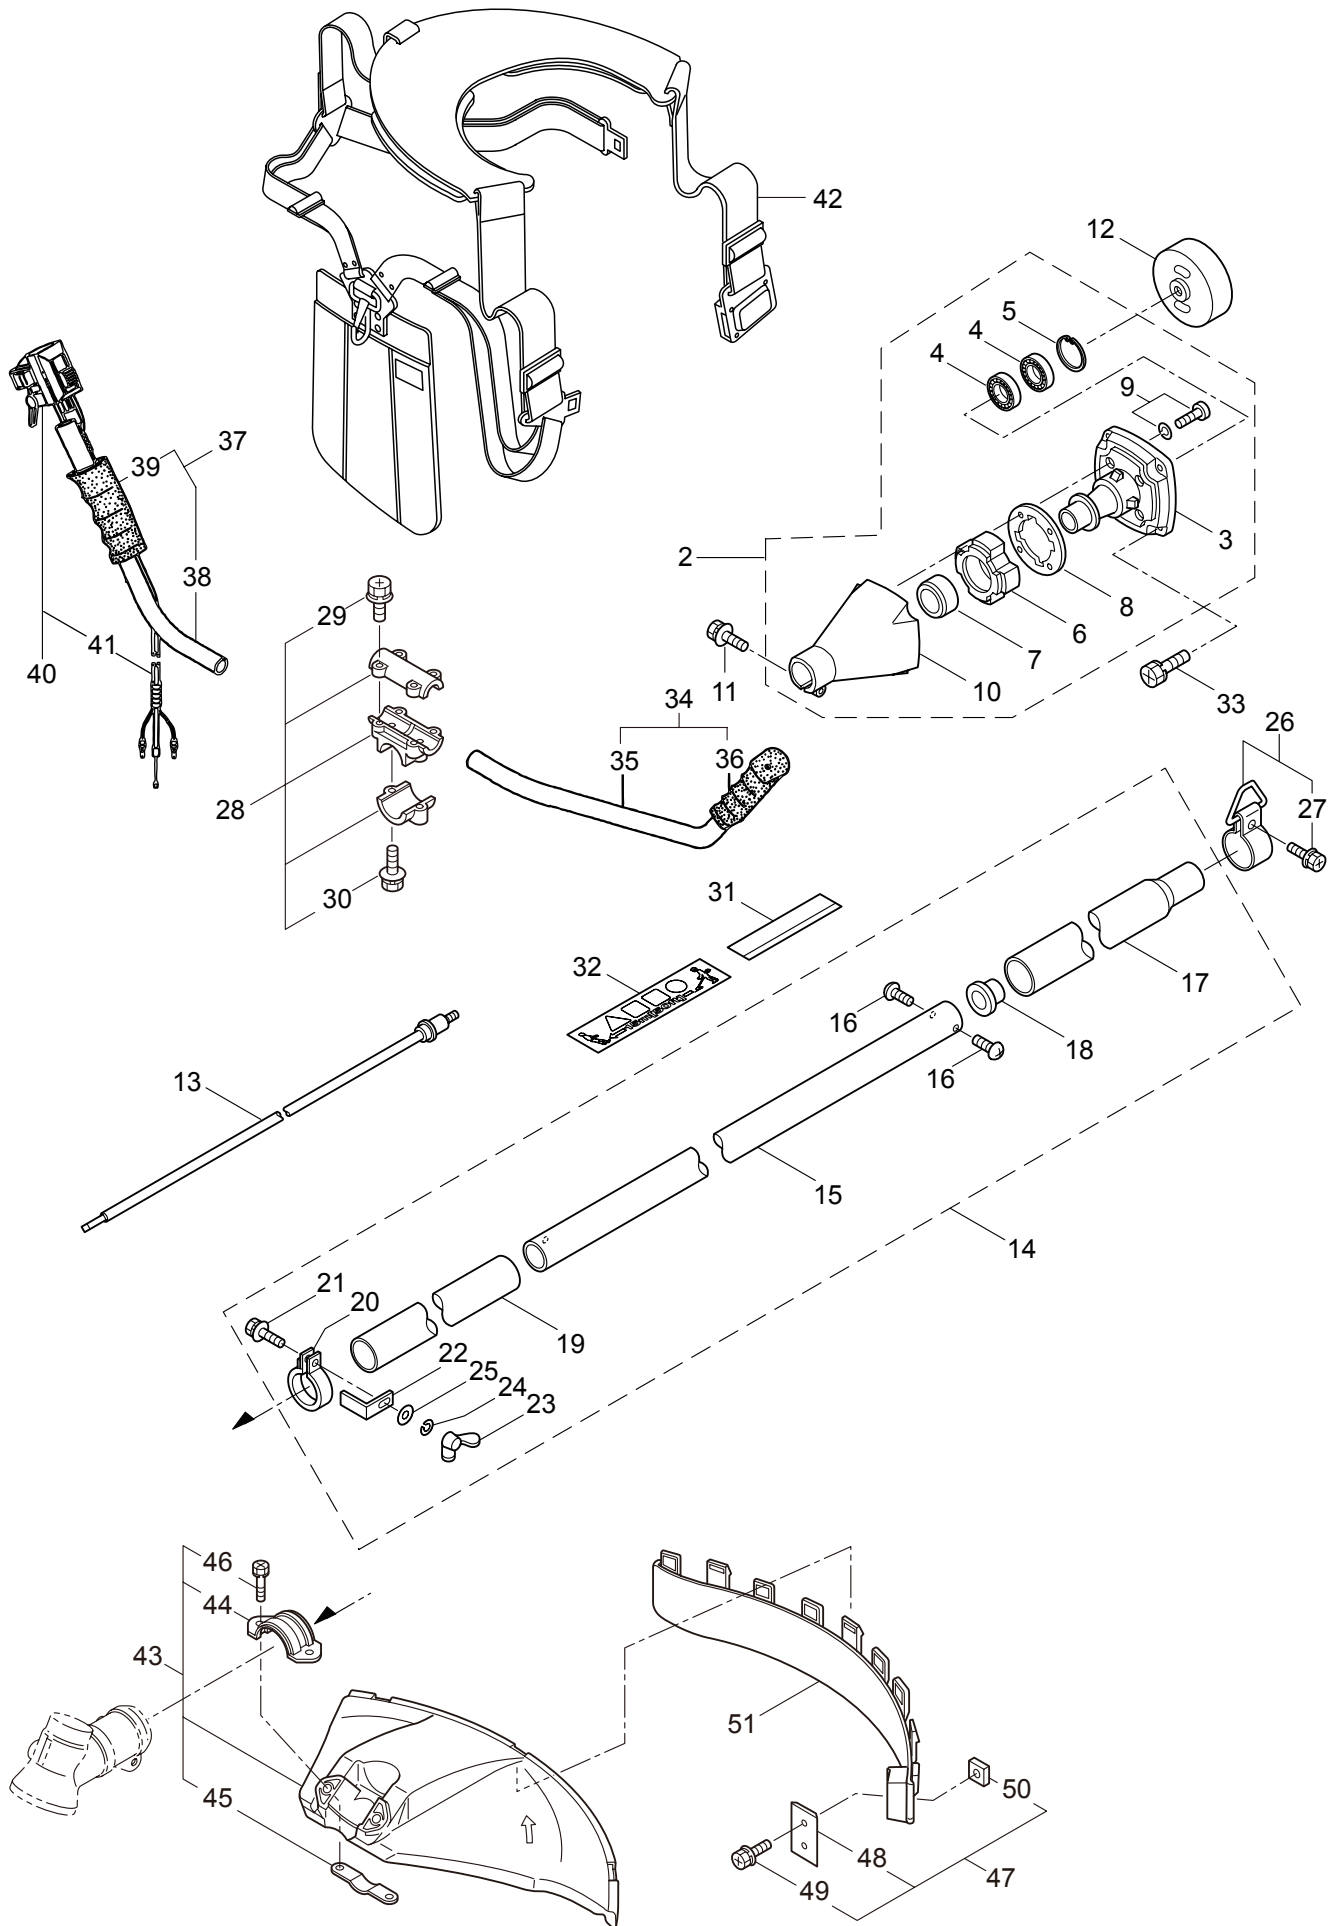

## CONTENTS

1. MAIN BODY .....	1 ~ 4
2. GEARCASE .....	5 ~ 6
3. ENGINE .....	7 ~ 10
4. CARBURETOR, FUEL TANK .....	11 ~ 14

2011. 12.

**MARUYAMA**

P/N 523340

1. BCF5021H  
MAIN BODY

Ref. No.	Part No.	Part Name	Q'ty	Remarks
1-1	366062	BCF5021H	1	
1-2	228329	Clutch Case Ass'y	1	Incl.3-10
1-3	227729	Bearing Case	1	
1-4	140474	Bearing	2	#6202ZZ
1-5	012380	Snap Ring	1	#35
1-6	217045	Buffer (A)	1	
1-7	217046	Buffer (B)	1	
1-8	217047	Washer	1	
1-9	092033	Screw	4	M5x15
1-10	227728	Driveshaft Tube Adapter	1	
1-11	092556	Bolt	1	M6x30
1-12	211203	Clutch Drum	1	
1-13	217897	Driveshaft Ass'y	1	
1-14	230150	Driveshaft Tube Ass'y	1	Incl.15-25
1-15	230076	Driveshaft Tube	1	
1-16	089580	Screw	2	M3.5x6
1-17	218324	Driveshaft Tube (B)	1	
1-18	059257	Pipe Base	1	
1-19	218325	Sleeve	1	
1-20	218237	Stopper	1	
1-21	092556	Bolt	1	M6x30
1-22	224995	Plate	1	
1-23	054990	Butterfly Nut	1	
1-24	126568	Spring Washer	1	M6
1-25	127239	Washer	1	M6
1-26	220007	Hanging Bracket Ass'y	1	Incl.27
1-27	089743	Bolt	1	M6x15
1-28	217638	Bracket Ass'y	1	Incl.29,30
1-29	092554	Bolt	4	M6x25
1-30	092556	Bolt	2	M6x30
1-31	232824	Label	1	BCF5021H
1-32	213750	Label	1	Caution
1-33	092552	Bolt	4	M6x20
1-34	225236	Handle Ass'y-Left	1	Incl.35,36
1-35	225218	Handle	1	
1-36	217904	Handle Grip	1	
1-37	225237	Handle Ass'y-Right	1	Incl.38,39
1-38	225219	Handle	1	
1-39	217907	Handle Grip	1	
1-40	222152	Throttle Trigger	1	Incl.41
1-41	226573	Wire Ass'y	1	
1-42	228086	Hanging Strap Ass'y	1	
1-43	228303	Safety Cover Ass'y	1	Incl.44-46
1-44	223179	Bracket	1	
1-45	223180	Threaded Bracket	1	

1. BCF5021H  
MAIN BODY

Ref. No.	Part No.	Part Name	Q'ty	Remarks
1-46	092555	Bolt	2	M6x30
1-47	230789	String Cutter Ass'y	1	Incl.48-50
1-48	230747	String Cutter	1	
1-49	817002	Bolt	1	M5x20
1-50	228325	Nut	1	
1-51	230748	Cover Extention	1	