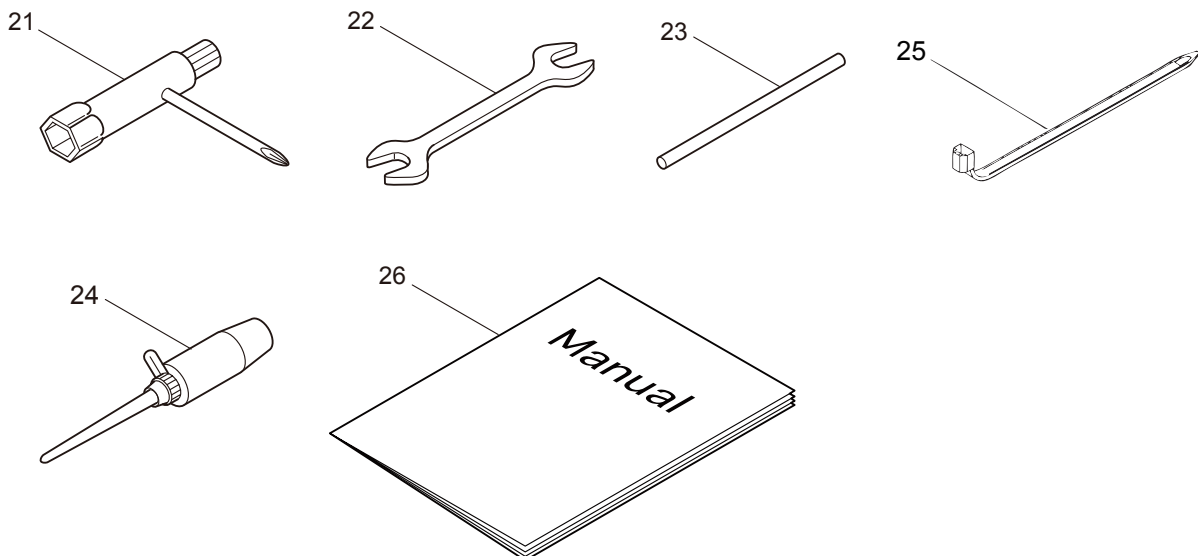

2. BCF5021H GEARCASE

Ref. No.	Part No.	Part Name	Q'ty	Remarks
2-1	231846	Gearcase Ass'y	1	Incl.2-20
2-2	219646	Gearcase	1	
2-3	089101	Bolt	1	M8x10
2-4	092556	Bolt	1	M6x30
2-5	210560	Bearing	1	#609
2-6	227102	Gear Set	1	
2-7	229099	Blade Shaft	1	
2-8	022009	Bearing	1	#6002
2-9	016732	Snap Ring	1	#32
2-10	212394	Collar	1	15x22x8L
2-11	211818	Oil Seal	1	D22 32 6
2-12	014490	Bearing	1	#6000
2-13	106933	Bearing	1	#6000Z
2-14	014210	Snap Ring	1	#10
2-15	054676	Snap Ring	1	#26
2-16	217060	Boss Adapter	1	
2-17	231847	Clamping Washer	1	
2-18	230849	Stabilizer	1	
2-19	227961	Blade Locking Nut	1	
2-20	089747	Bolt	1	M6x12
2-21	228008	Box Spanner	1	
2-22	022865	Double-ended Wrench	1	8x10
2-23	210181	Lever Handle	1	3.5x170L
2-24	211337	Grease Tube	1	
2-25	214022	Band	2	
2-26	232712	Instruction Manual	1