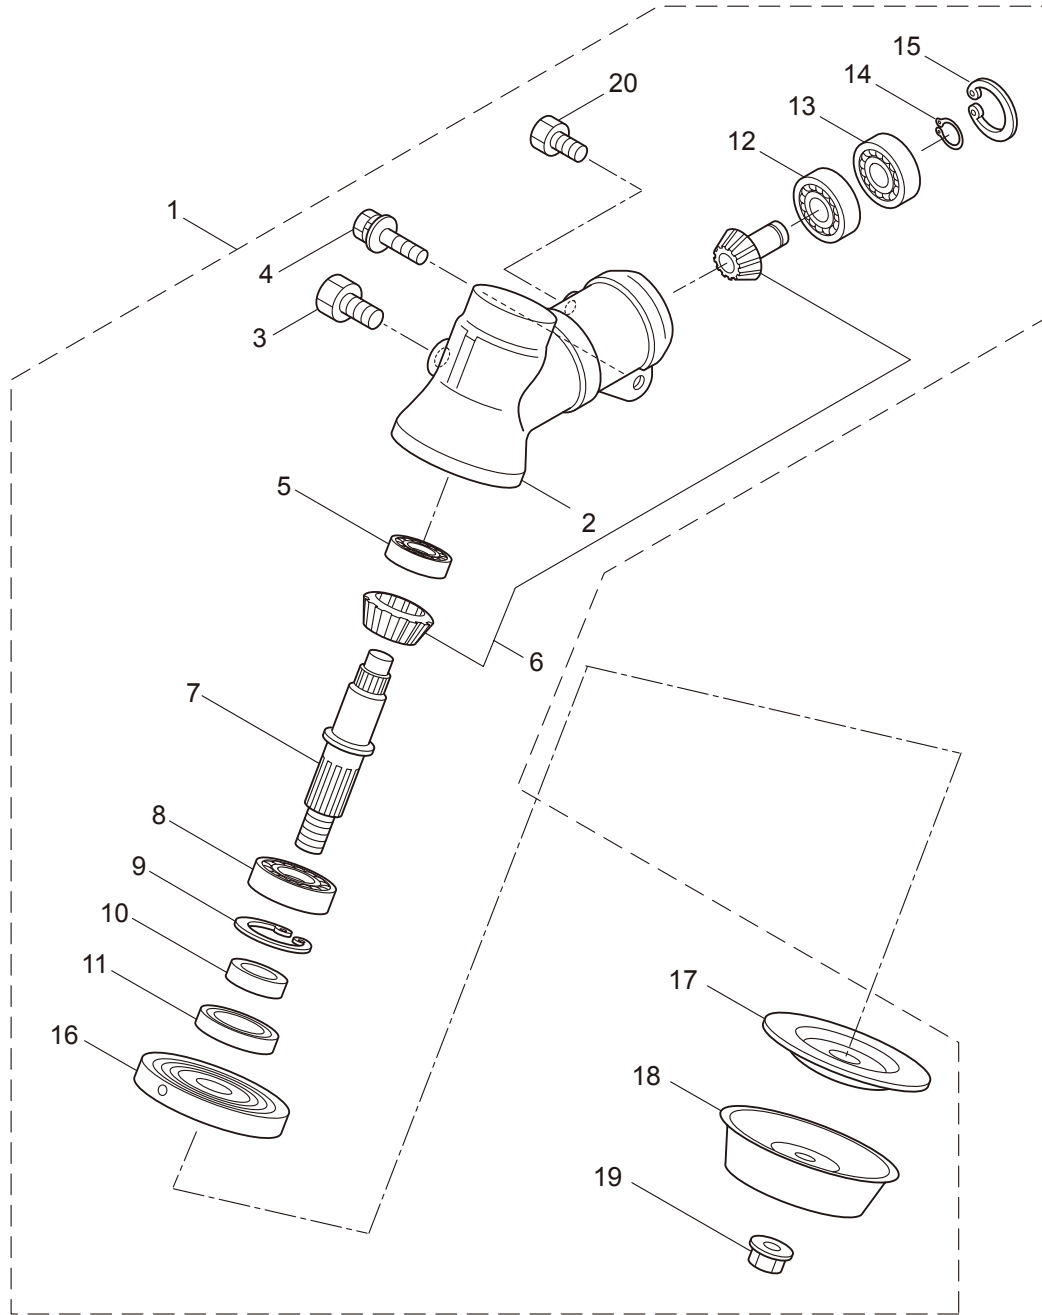

2. BCF5021H GEARCASE

Ref. No.	Part No.	Part Name	Q'ty	Remarks
2-1	231846	Gearcase Ass'y	1	Incl.2-20
2-2	219646	Gearcase	1	
2-3	089101	Bolt	1	M8x10
2-4	092556	Bolt	1	M6x30
2-5	210560	Bearing	1	#609
2-6	227102	Gear Set	1	
2-7	229099	Blade Shaft	1	
2-8	022009	Bearing	1	#6002
2-9	016732	Snap Ring	1	#32
2-10	212394	Collar	1	15x22x8L
2-11	211818	Oil Seal	1	D22 32 6
2-12	014490	Bearing	1	#6000
2-13	106933	Bearing	1	#6000Z
2-14	014210	Snap Ring	1	#10
2-15	054676	Snap Ring	1	#26
2-16	217060	Boss Adapter	1	
2-17	231847	Clamping Washer	1	
2-18	230849	Stabilizer	1	
2-19	227961	Blade Locking Nut	1	
2-20	089747	Bolt	1	M6x12
2-21	228008	Box Spanner	1	
2-22	022865	Double-ended Wrench	1	8x10
2-23	210181	Lever Handle	1	3.5x170L
2-24	211337	Grease Tube	1	
2-25	214022	Band	2	
2-26	232712	Instruction Manual	1