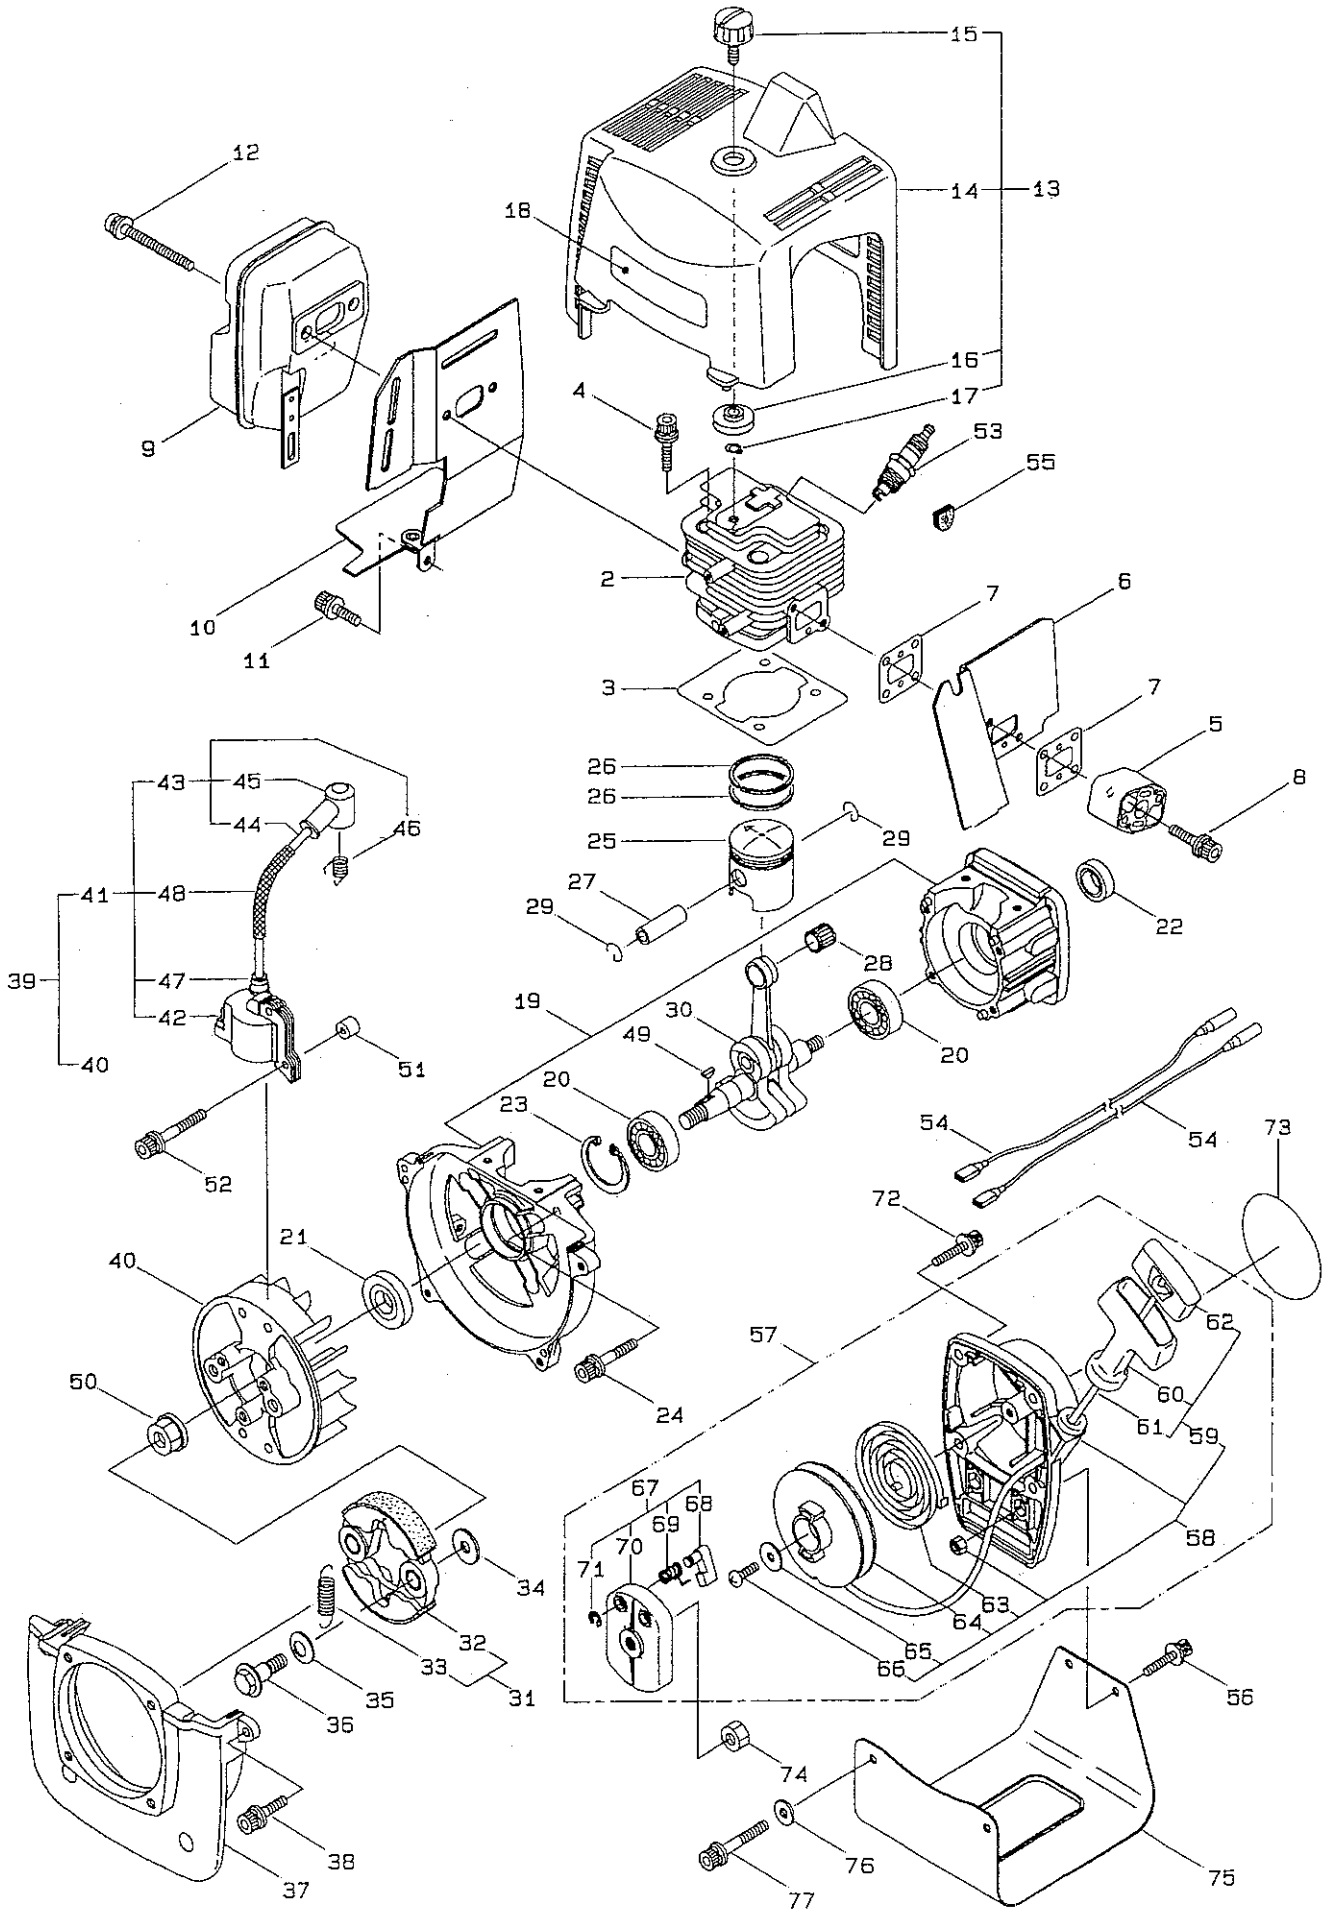

3 • ENGINE

Ref.No.	Part No.	Part Name	Q'ty	Remarks
3-46	261075	Connector	1	
3-47	261072	Cap	1	
3-48	262694	Insulator	1	6x6 8x100L
3-49	261076	Woodruff Key	1	
3-50	262731	Nut,Rotor	1	M10
3-51	261078	Spacer	2	
3-52	261256	Cap Screw	2	M4x25
3-53	261200	Spark Plug	1	NGK BPM6Y
3-54	262717	Wire,Coil Ground	2	
3-55	261202	Grommet	1	
3-56	261607	Cap Screw	2	M5x16
3-57	263525	Recoil Starter Ass'y	1	Incl 58-71
3-58	263526	Recoil Ass'y	1	Incl 59-66
3-59	262631	Rope Ass'y	1	Incl 60-62
3-60	262633	Starter Grip	1	
3-61	262632	Starter Rope	1	
3-62	262981	Cap	1	
3-63	262627	Spiral Spring	1	
3-64	262626	Pulley	1	
3-65	262982	Washer	1	
3-66	262629	Screw	1	
3-67	262634	Starter Pawl Ass'y	1	Incl 68-71
3-68	262636	Pawl	1	
3-69	262637	Return Spring	1	
3-70	262635	Pawl Case	1	
3-71	262638	E-Ring	1	
3-72	261257	Cap Screw	4	M4x16
3-73	264139	Label	1	
3-74	081040	Nut	1	M8
3-75	263281	Stand	1	
3-76	263743	Washer	2	5 7x15 8xt2
3-77	261999	Cap Screw	2	M5x40