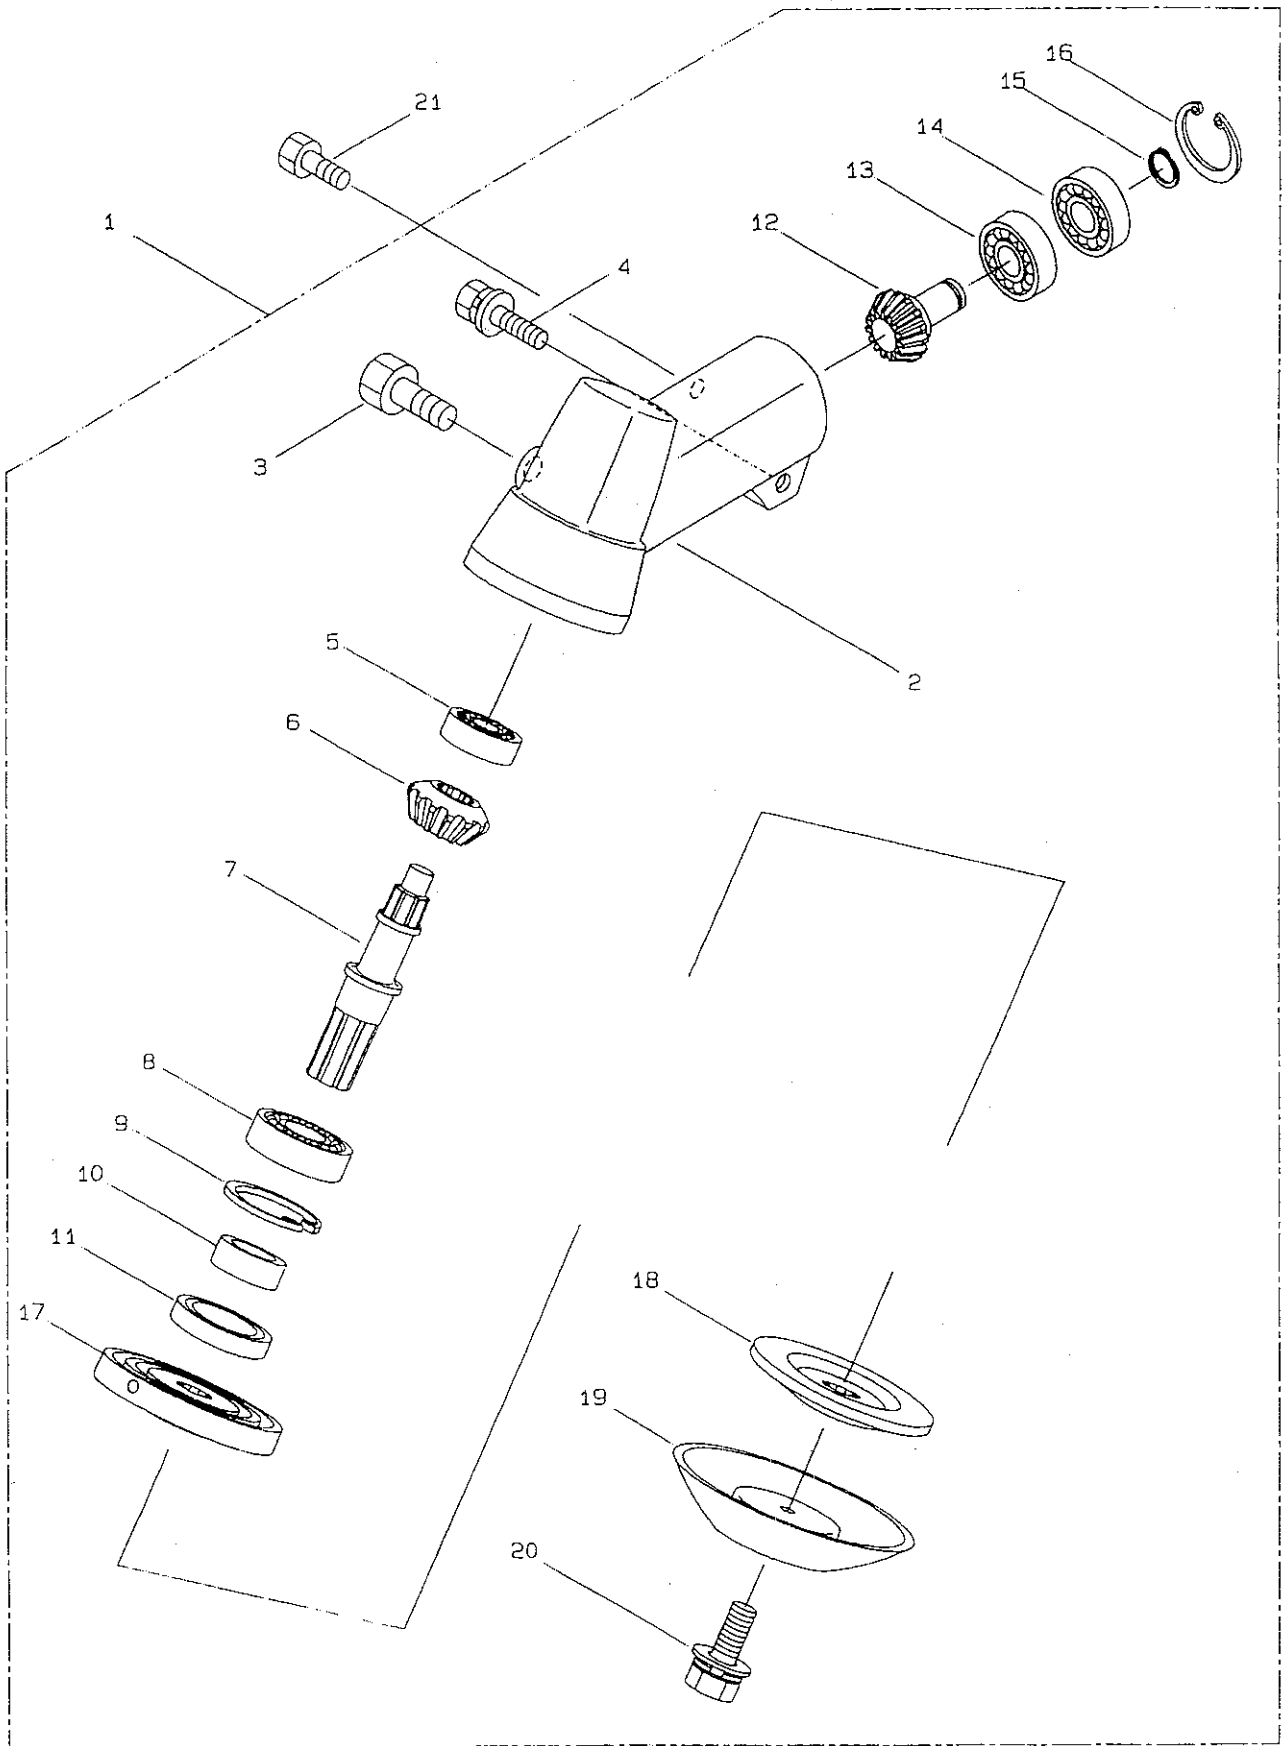

2 · GEARCASE

Ref.No.	Part No.	Part Name	Q'ty	Remarks
2-1	219645	Gearcase Ass'y	1	Incl.2-20
2-2	219646	Gearcase	1	
2-3	089884	Bolt	1	M8x10
2-4	092556	Bolt	1	M6x30
2-5	210560	Bearing	1	#609
2-6	211698	Gear	1	
2-7	217057	Blade Shaft	1	
2-8	022009	Bearing	1	#6002
2-9	016732	Snap Ring	1	H32
2-10	212394	Collar	1	15x22x8L
2-11	211818	Oil Seal	1	D22 32 6
2-12	211695	Pinion Gear	1	
2-13	014490	Bearing	1	#6000
2-14	106933	Bearing	1	#6000Z
2-15	014210	Snap Ring	1	S10
2-16	054676	Snap Ring	1	H26
2-17	217060	Boss Adapter	1	
2-18	217061	Clamping Washer	1	
2-19	210308	Stabilizer	1	
2-20	215610	Bolt	1	M8x22,Counterclockwise
2-21	089747	Bolt	1	M6x12