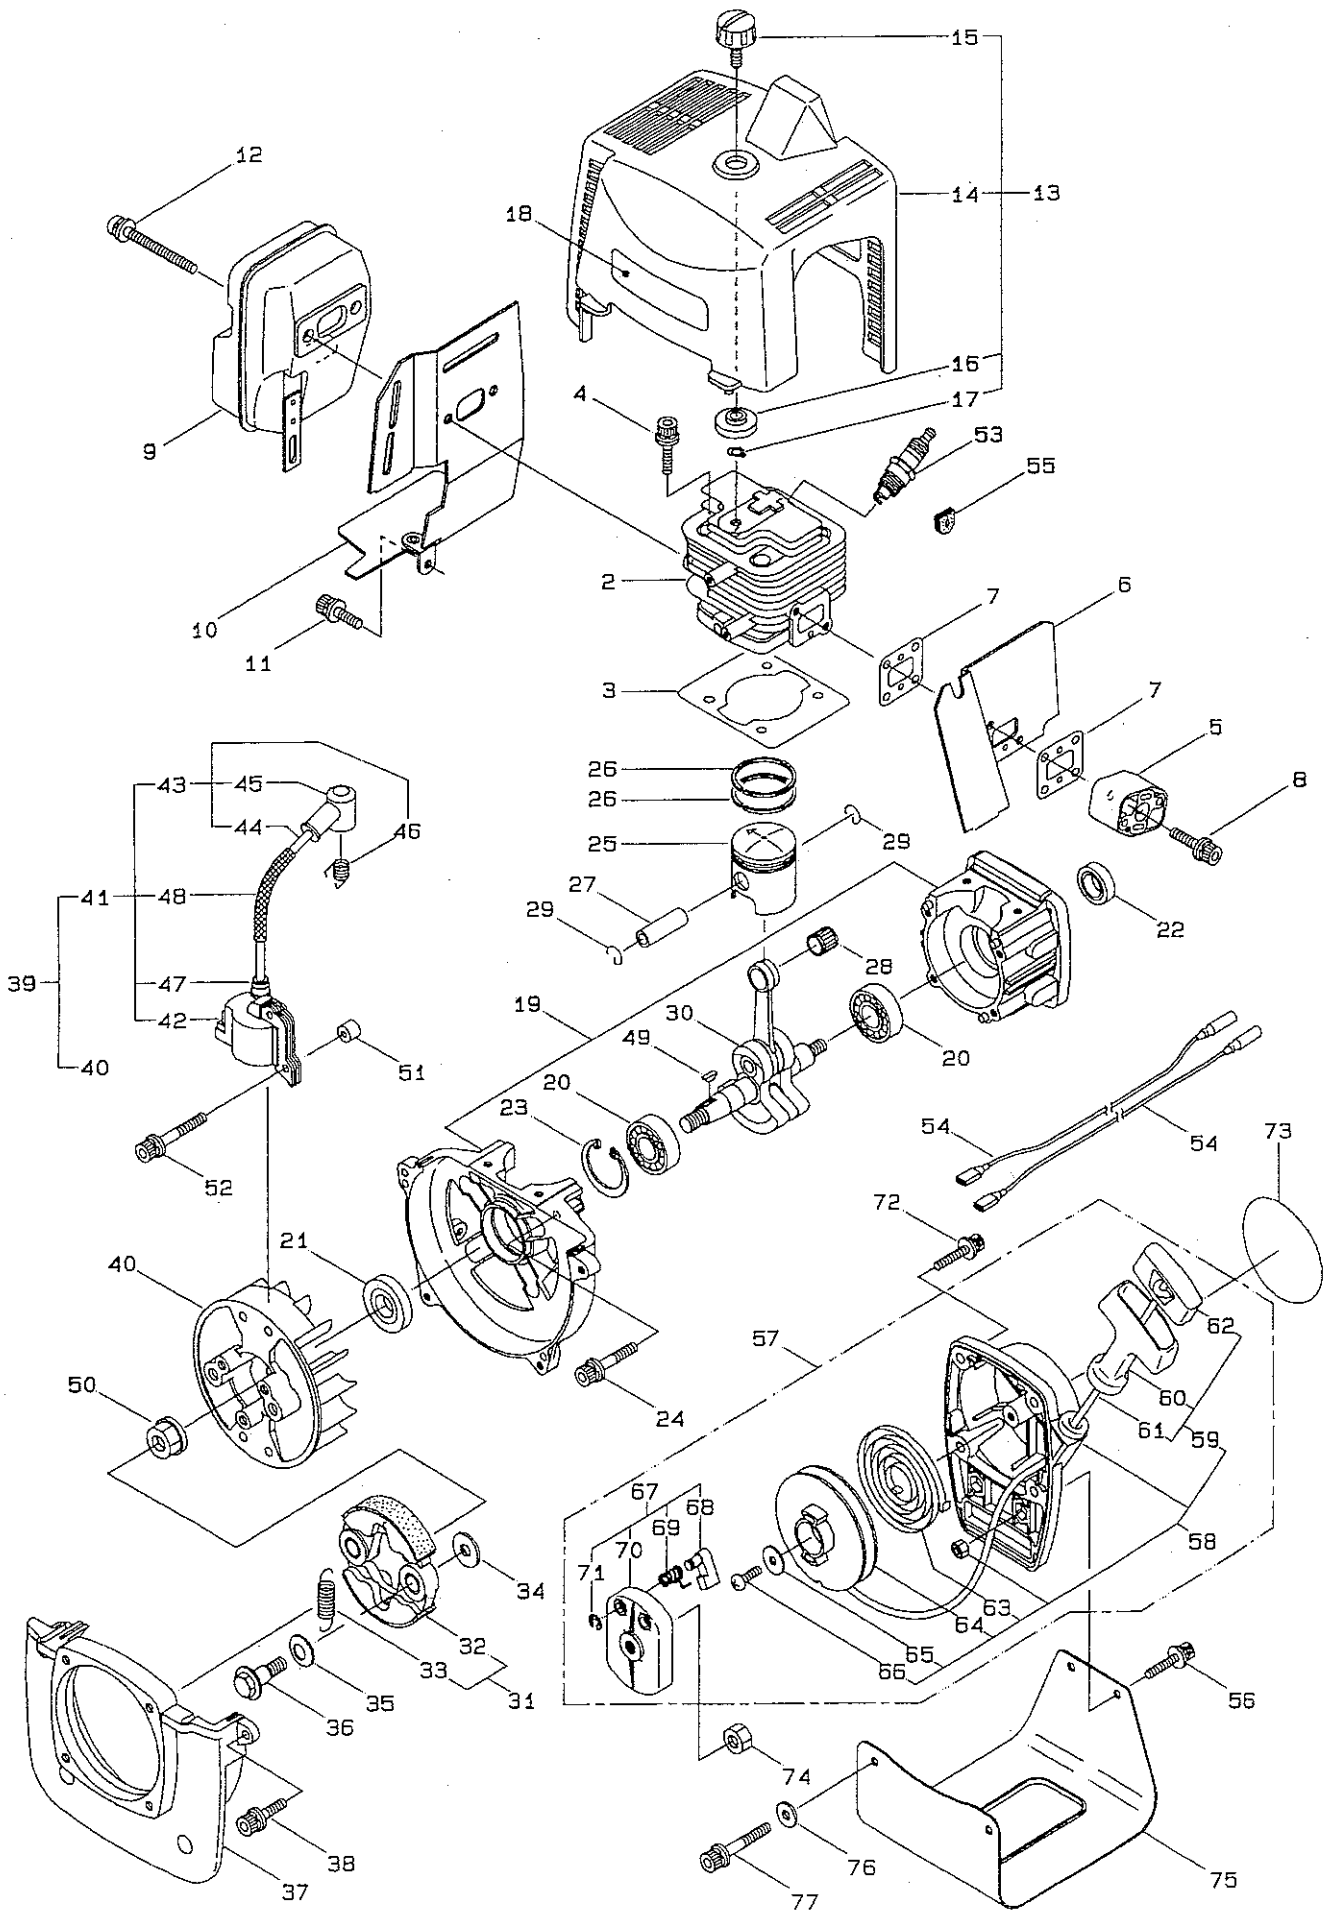

3 • ENGINE

Ref.No.	Part No.	Part Name	Q'ty	Remarks
3-1	850252	Engine	1	AE500/12 (267205)
3-2	264017	Cylinder	1	New gasket required
3-3	262546	Gasket	1	
3-4	261246	Cap Screw	4	M5x25
3-5	262548	Insulator	1	New gasket required
3-6	264064	Air Duct	1	
3-7	262790	Gasket	2	
3-8	265924	Cap Screw	2	M5x25
3-9	262748	Muffler	1	
3-10	262617	Gasket	1	
3-11	261607	Cap Screw	1	M5x16
3-12	262687	Cap Screw	2	M6x65
3-13	265342	Top Cover Ass'y	1	Incl 14-17
3-14	265343	Top Cover	1	New label required
3-15	262556	Knob	1	
3-16	262689	Spacer	1	
3-17	262690	Snap Ring	1	#6
3-18	262714	Label	1	MARUYAMA
3-19	262558	Crankcase	1	
3-20	262658	Bearing	2	#6202C3
3-21	262660	Oil Seal	1	TC15357
3-22	262565	Oil Seal	1	ISCD15257
3-23	012380	Snap Ring	1	H35
3-24	261999	Cap Screw	4	M5x40
3-25	264003	Piston	1	
3-26	264005	Piston Ring	2	(2)Required
3-27	262749	Piston Pin	1	
3-28	262659	Bearing,Needle	1	KTV111414EG01B2
3-29	262479	Clip,Piston Pin	2	
3-30	262567	Crankshaft/Conn Rod Ass'y	1	
3-31	262577	Clutch Ass'y	1	Incl 32,33
3-32	262655	Clutch Shoe	2	(2)Required
3-33	263615	Spring,Clutch	1	
3-34	262683	Washer	2	8x22xt1.2
3-35	262682	Wave Washer	2	
3-36	262684	Clutch Bolt	2	M8
3-37	264388	Fan Cover	1	
3-38	261250	Cap Screw	2	M5x20
3-39	263077	Magneto Ass'y	1	Incl.40-48
3-40	262619	Rotor/Fan	1	
3-41	263078	Ignition Coil Ass'y	1	Incl 42-48
3-42	263079	Coil	1	
3-43	262622	Spark Plug Wire Ass'y	1	Incl.44-46
3-44	262623	Spark Plug Wire	1	
3-45	261074	Plug Boot	1