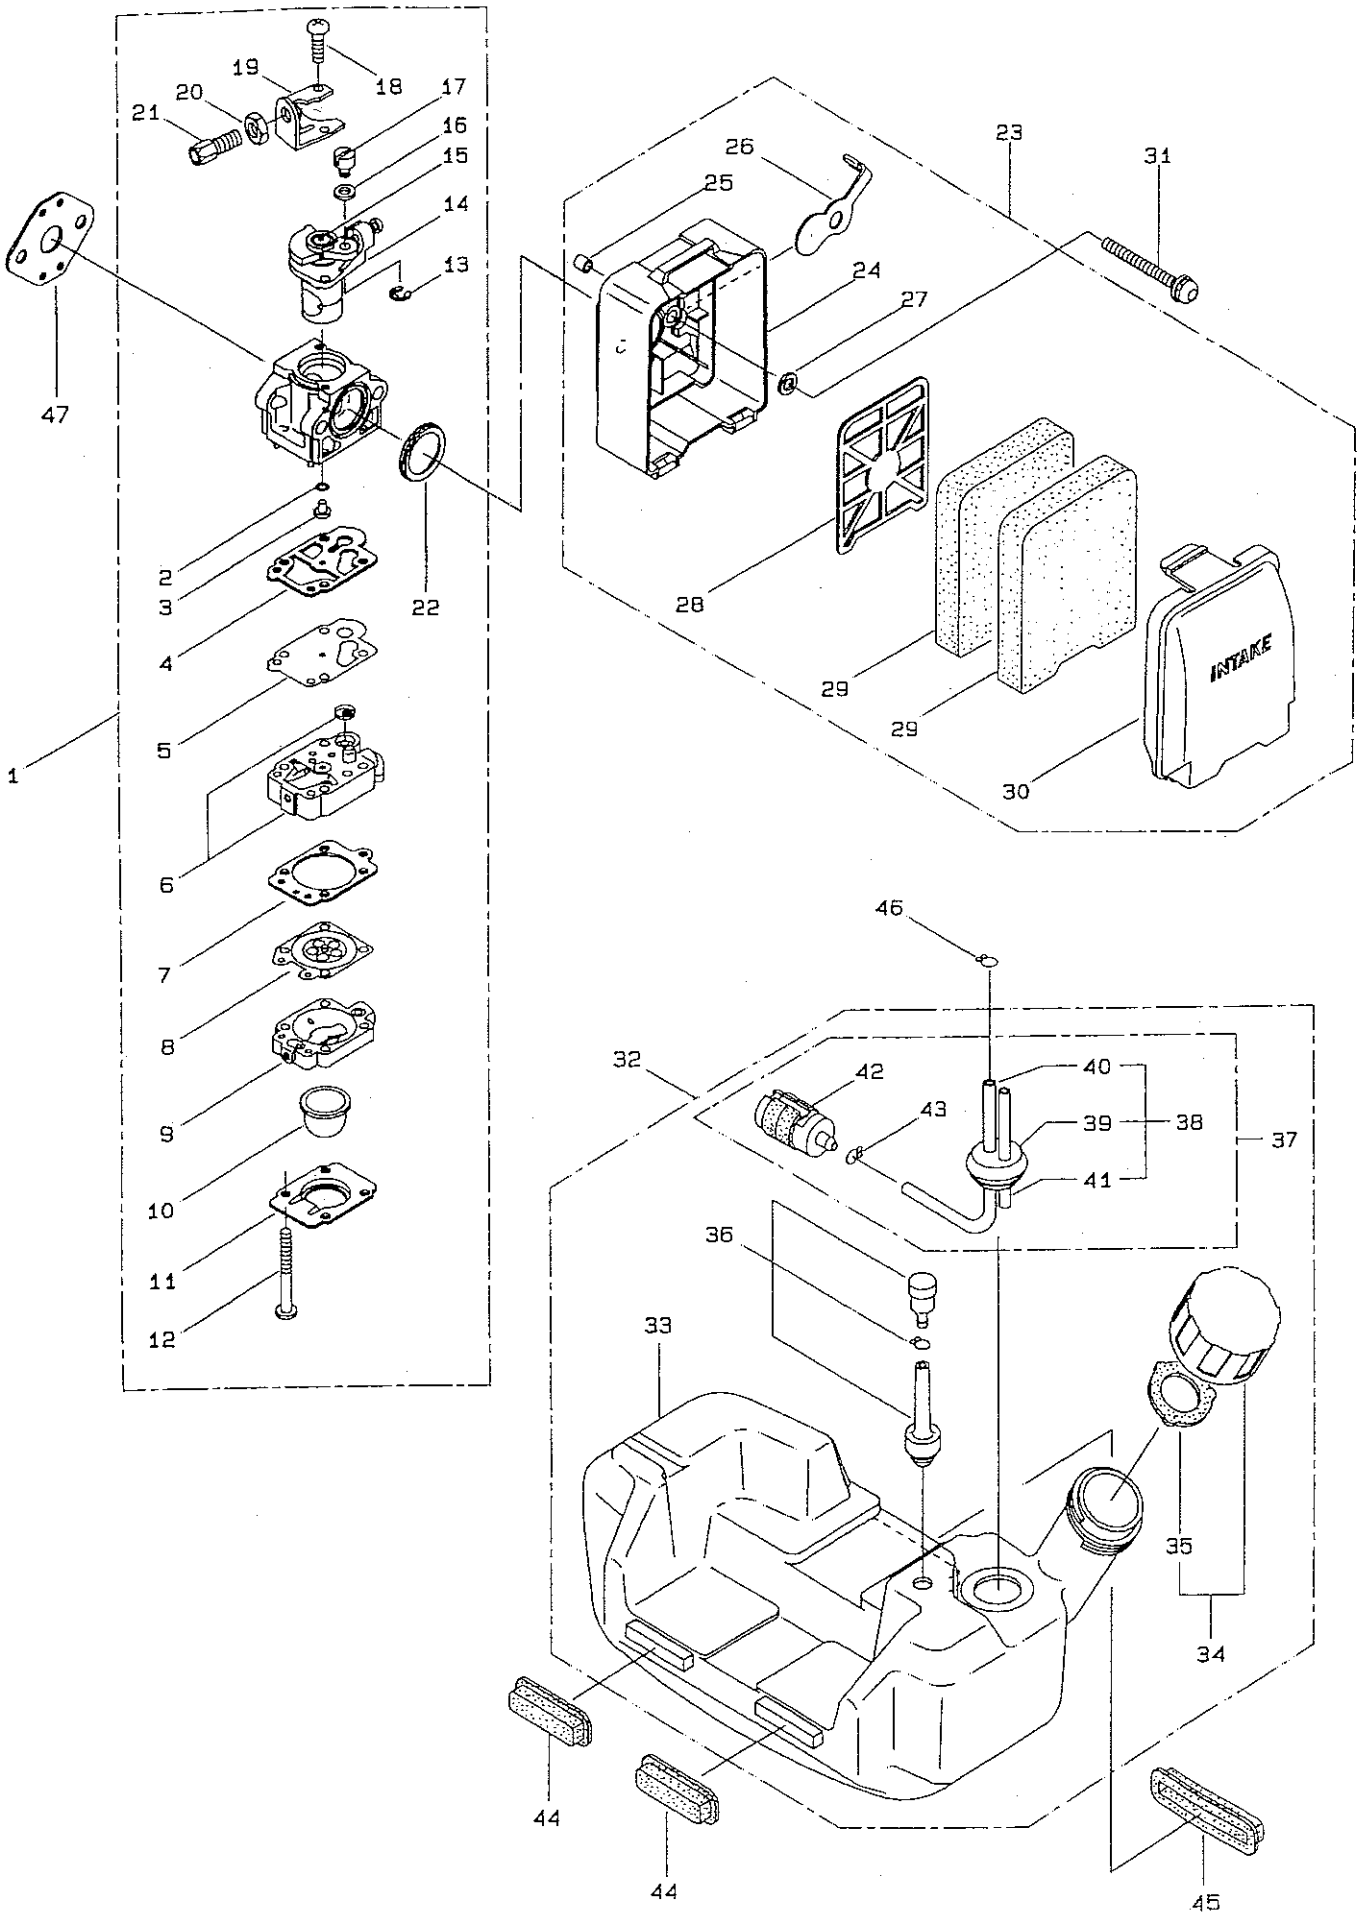

4 · CARBURETOR & FUEL TANK

Ref.No.	Part No.	Part Name	Q'ty	Remarks
4-1	264623	Carburetor Ass'y	1	Incl.2-22
4-2	261871	O-Ring	1	
4-3	263247	Main Jet	1	#50
4-4	262995	Gasket	1	
4-5	262994	Diaphragm,Fuel Pump	1	
4-6	263739	Pump Body	1	
4-7	262993	Gasket	1	
4-8	261873	Diaphragm,Metering	1	
4-9	262991	Purge Body	1	
4-10	261874	Primer Bulb	1	
4-11	262992	Cover Plate	1	
4-12	262996	Screw	4	
4-13	261876	E-Ring	1	
4-14	264676	Throttle Valve	1	
4-15	261652	Plug	1	
4-16	264678	Washer	1	
4-17	261658	Swivel	1	
4-18	261875	Screw	2	
4-19	264677	Bracket	1	
4-20	261878	Nut	1	
4-21	263994	Adapter	1	
4-22	261657	Packing	1	
4-23	263520	Air Filter Ass'y	1	Incl.24-30
4-24	263723	Housing	1	
4-25	263715	Sleeve	2	
4-26	263007	Choke Valve	1	
4-27	263000	Washer	1	
4-28	263717	Screen	1	
4-29	263714	Foam Element	2	
4-30	263713	Air Filter Cover	1	
4-31	261814	Cap Screw	2	M5x50
4-32	263859	Fuel Tank Ass'y	1	Incl.33-43
4-33	262594	Fuel Tank	1	
4-34	261584	Fuel Tank Cap Ass'y	1	Incl.35
4-35	261105	Gasket	1	
4-36	261696	Breather Ass'y	1	
4-37	262645	Fuel Pipe Pick-up Ass'y	1	Incl.38-43
4-38	262646	Fuel Pipe Ass'y	1	Incl.39-41
4-39	261115	Grommet	1	
4-40	262649	Fuel Pipe	1	
4-41	263038	Return Pipe	1	3x6x85L
4-42	261797	Fuel Filter Ass'y	1	
4-43	261117	Clip	1	
4-44	261119	Pad	2	
4-45	262697	Pad	1	
4-46	261117	Clip	1	
4-47	262587	Gasket	1