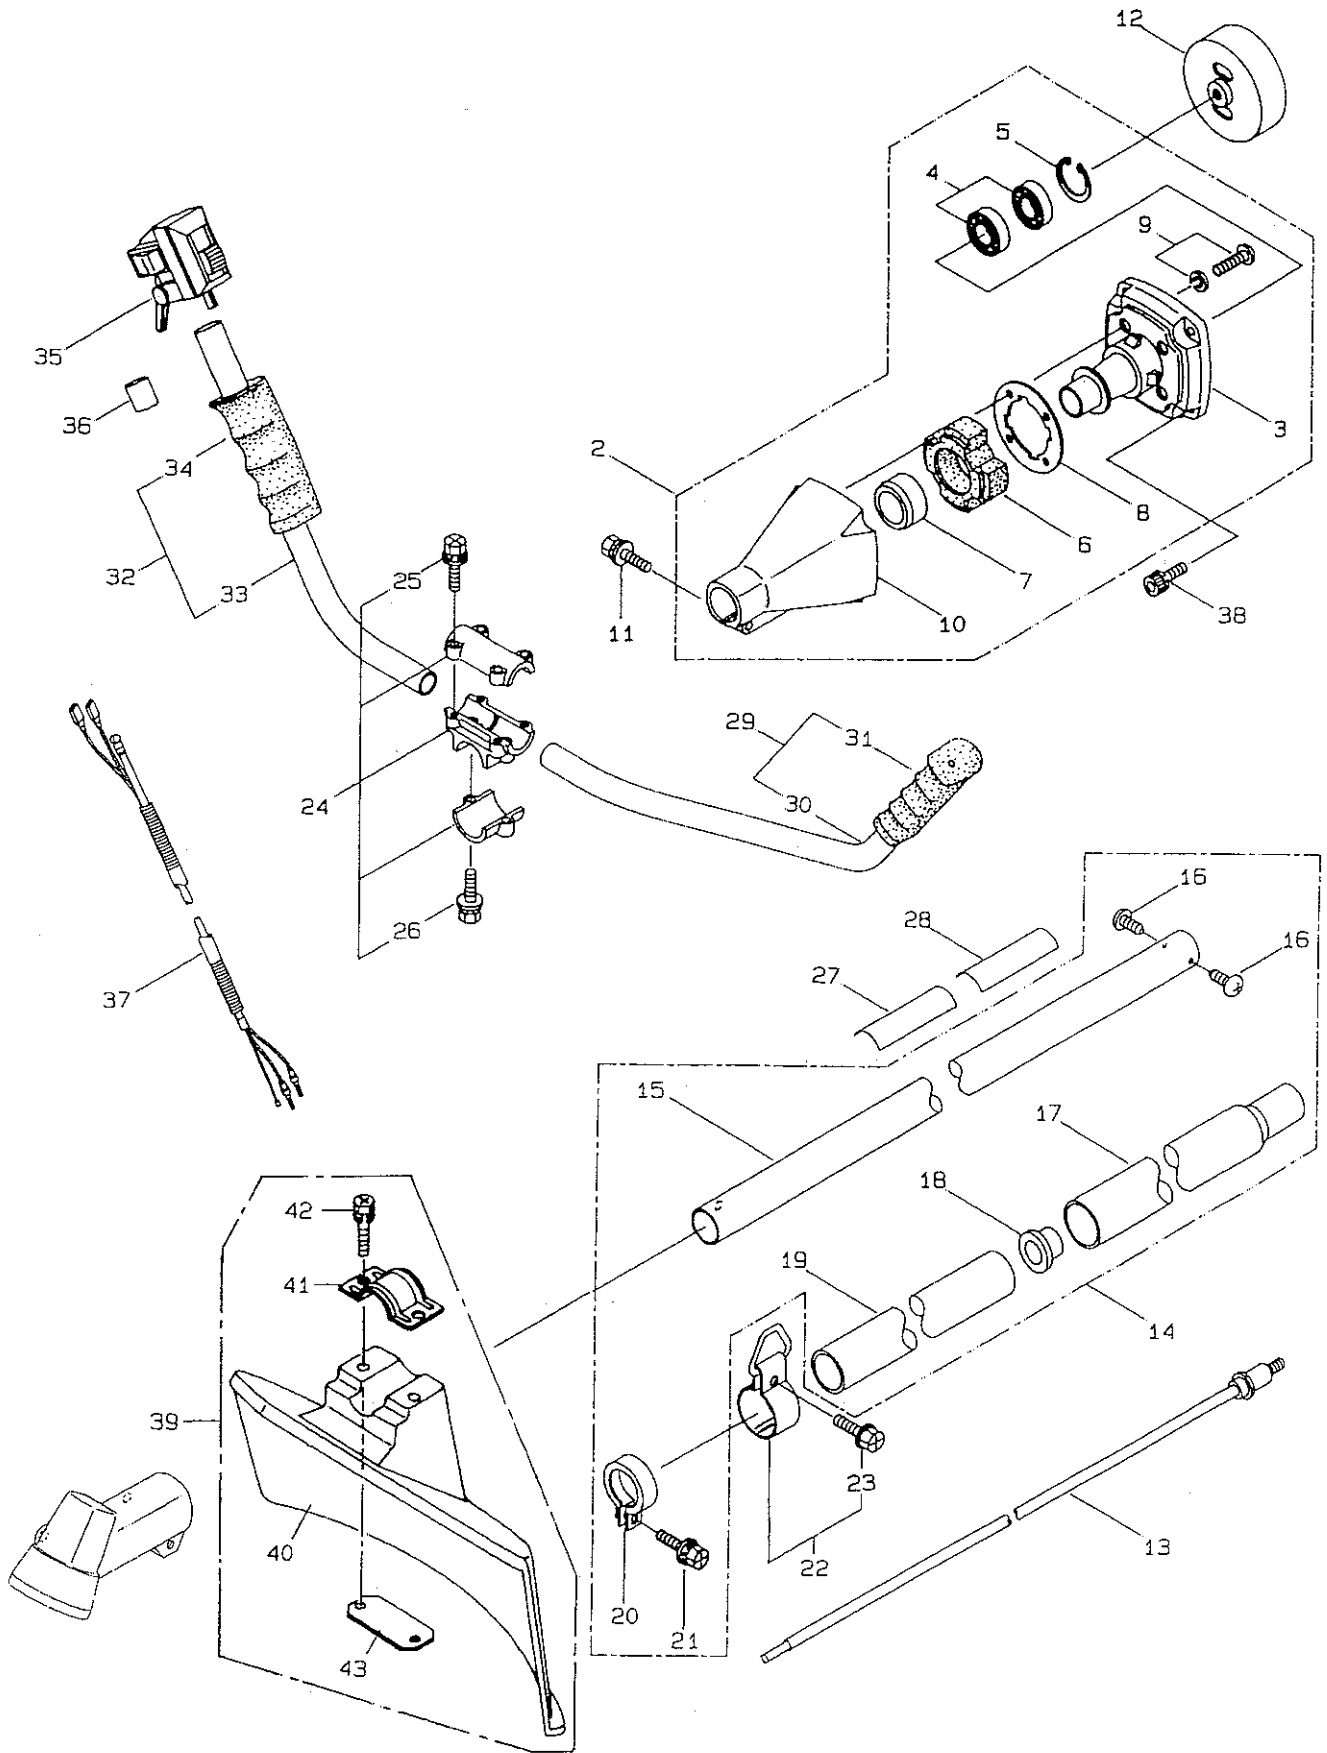

PARTS LIST

BCF500H
MIC

CONTENTS

1 • MAIN BODY	1 ~ 2
2 • GEARCASE	3 ~ 4
3 • ENGINE	5 ~ 8
4 • CARBURETOR & FUEL TANK	9 ~ 10
5 • ACCESSORIES	11

1998. 3.

MARUYAMA

P/N 520958

1 • MAIN BODY

Ref.No.	Part No.	Part Name	Q'ty	Remarks
1-1	347646	BCF500H	1	MIC
1-2	217043	Clutch Case Ass'y	1	Incl.3-10
1-3	217044	Bearing Case	1	
1-4	140474	Bearing	2	#6202ZZ
1-5	012380	Snap Ring	1	H35
1-6	217045	Buffer (A)	1	
1-7	217046	Buffer (B)	1	
1-8	217047	Washer	1	
1-9	092033	Screw	4	M5x15
1-10	217048	Driveshaft Tube Adapter	1	
1-11	092556	Bolt	1	M6x30
1-12	211203	Clutch Drum	1	
1-13	217897	Driveshaft Ass'y	1	
1-14	218323	Driveshaft Tube Ass'y	1	Incl.15-21
1-15	218335	Driveshaft Tube	1	
1-16	089580	Screw	2	M3.5x6
1-17	218324	Driveshaft Tube (B)	1	
1-18	059257	Pipe Base	1	
1-19	218325	Sleeve	1	
1-20	218237	Band	1	
1-21	092558	Bolt	1	M6x15
1-22	220007	Hanging Bracket Ass'y	1	Incl.23
1-23	089743	Bolt	1	M6x15
1-24	217638	Bracket Ass'y	1	Incl.25,26
1-25	092554	Bolt	4	M6x25
1-26	092556	Bolt	2	M6x30
1-27	213750	Label	1	Caution
1-28	222585	Label	1	BCF500H
1-29	219639	Handle Ass'y-Left	1	Incl.30,31
1-30	218136	Handle	1	
1-31	217904	Handle Grip	1	
1-32	219640	Handle Ass'y-Right	1	Incl.33,34
1-33	218136	Handle	1	
1-34	217907	Handle Grip	1	
1-35	216547	Throttle Trigger	1	
1-36	219126	Rubber Tube	1	
1-37	219970	Wire Ass'y	1	
1-38	219113	Cap Screw	4	M6x20
1-39	219873	Safety Cover Ass'y	1	Incl.40-43
1-40	219869	Safety Cover	1	
1-41	219874	Bracket	1	
1-42	092555	Bolt	2	M6x30
1-43	210313	Threaded Bracket	1	