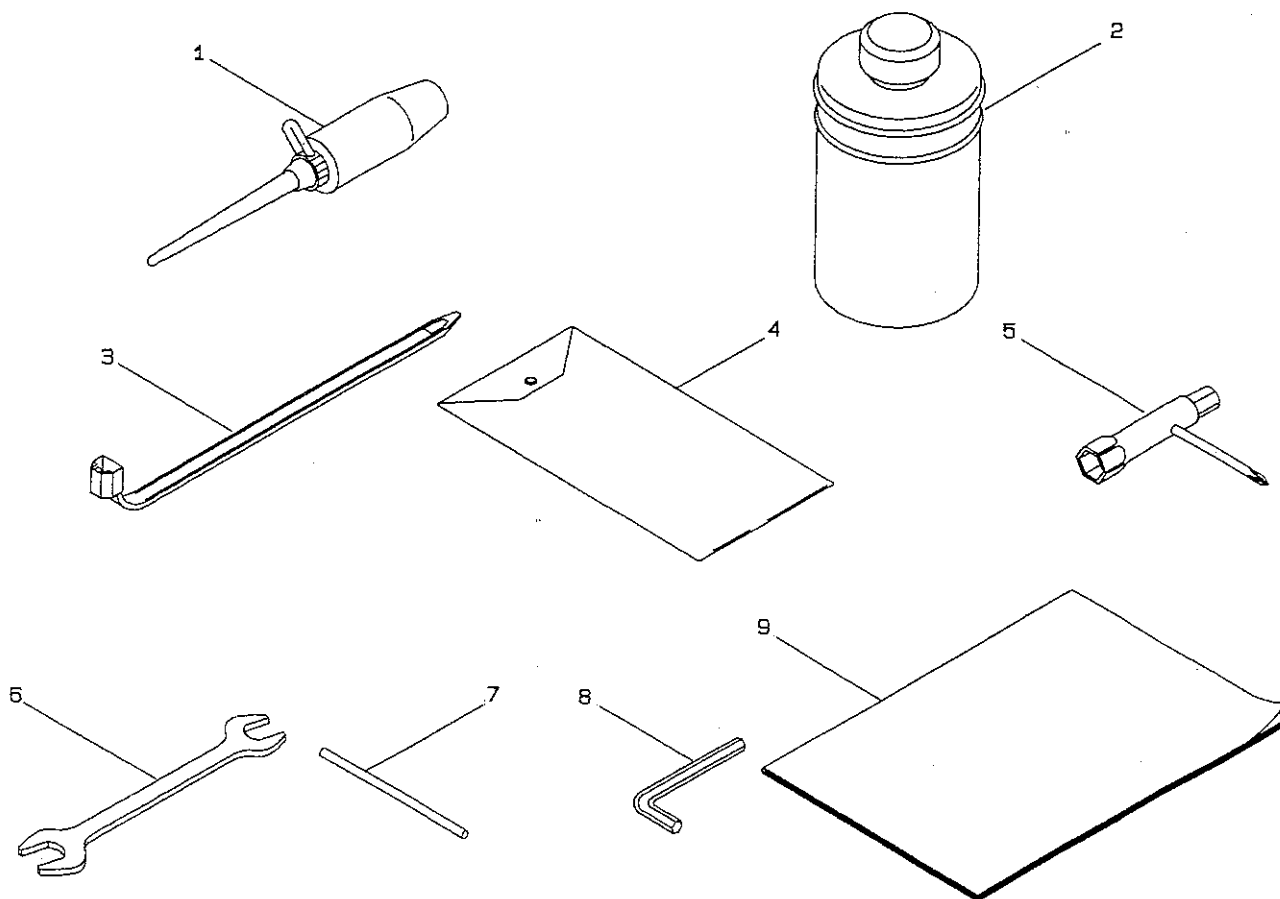

5 • ACCESSORIES

Ref.No.	Part No.	Part Name	Q'ty	Remarks
5-1	211337	Grease Tube	1	
5-2	022540	Fuel Blending Bottle	1	
5-3	214022	Band	2	
5-4	054753	Tool Bag	1	
5-5	210418	Box Spanner	1	13x19x(+)
5-6	022865	Double-ended Wrench	1	8x10
5-7	210181	Lever Handle	1	3.5x170L
5-8	219433	Wrench	1	5mm
5-9	219914	Instruction Manual	1