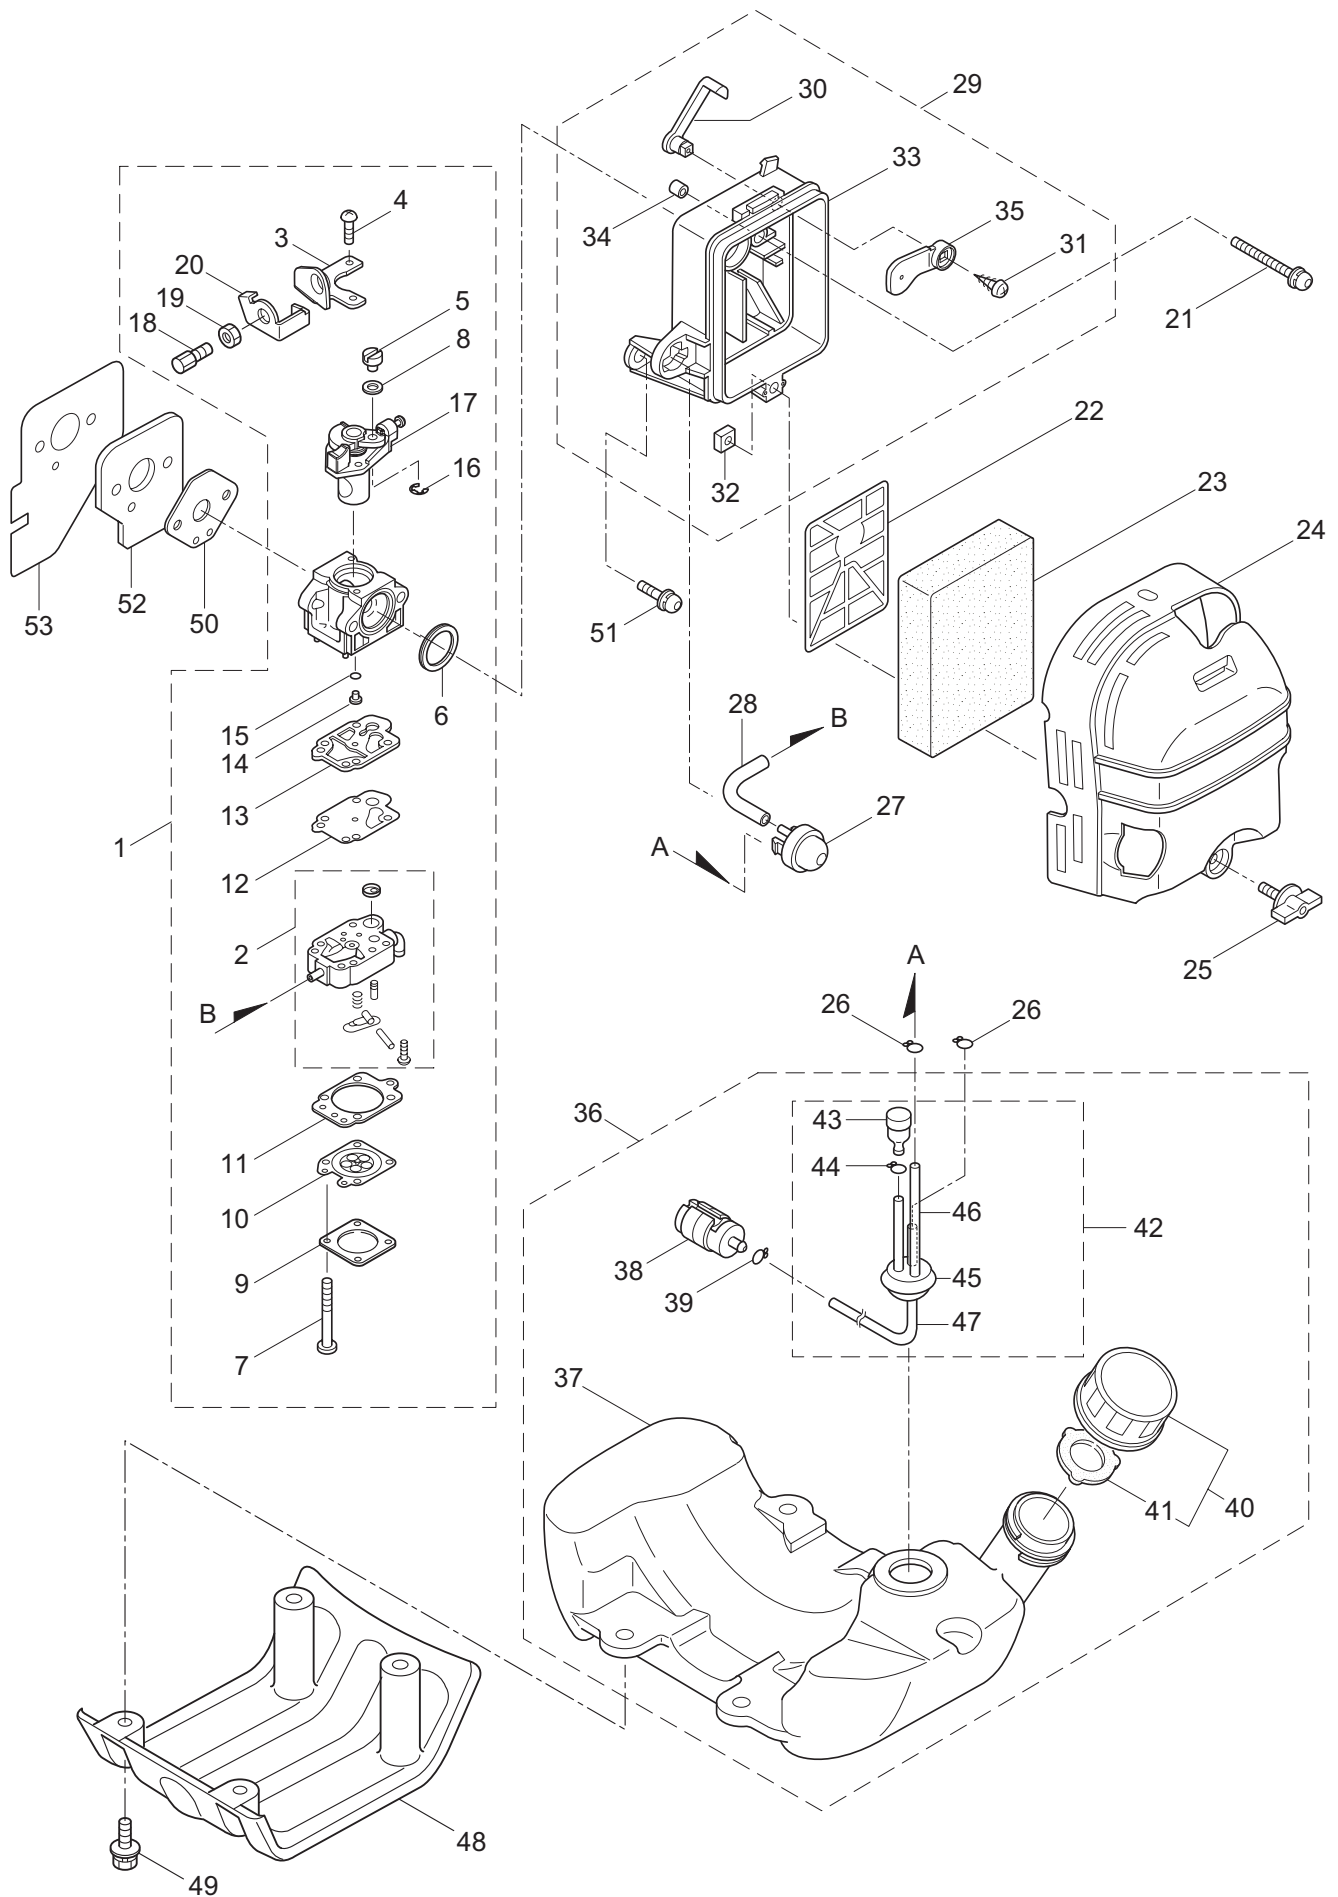

4. BCF4321H-RS
CARBURETOR, FUEL TANK

Ref. No.	Part No.	Part Name	Q'ty	Remarks
4-46	282511	Return Pipe	1	
4-47	262649	Fuel Pipe	1	
4-48	285167	Stand	1	
4-49	281714	Cap Screw	4	M5x20
4-50	282301	Gasket	1	
4-51	264807	Cap Screw	1	M5x16
4-52	283086	Divider	1	
4-53	283087	Gasket	1