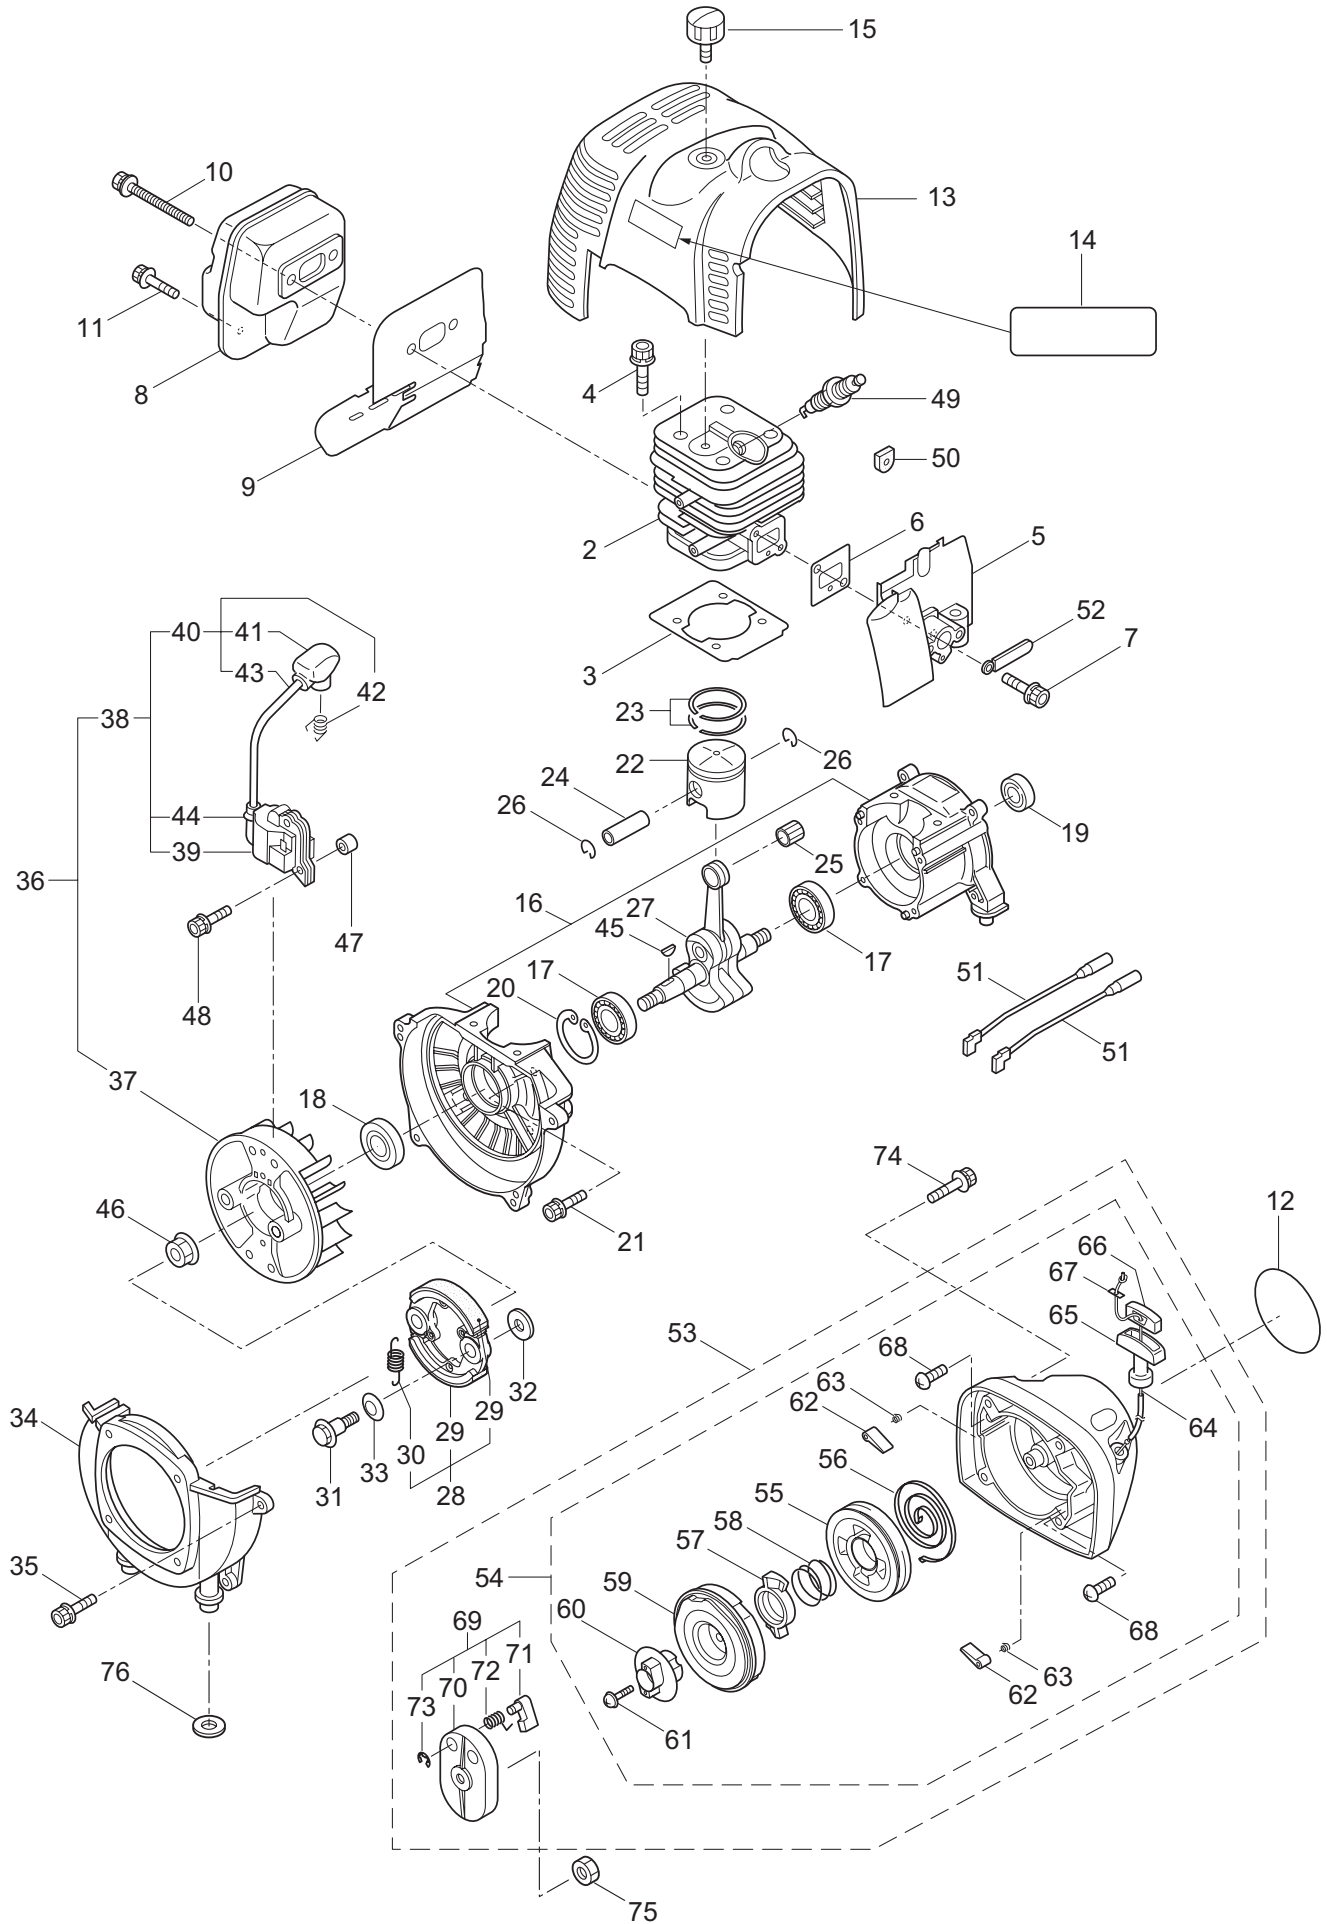

1. BCF4321H-RS
MAIN BODY

Ref. No.	Part No.	Part Name	Q'ty	Remarks
1-46	092555	Bolt	2	M6x30
1-47	230789	String Cutter Ass'y	1	Incl.48-50
1-48	230747	String Cutter	1	
1-49	817002	Bolt	1	M5x20
1-50	228325	Nut	1	
1-51	230748	Cover Extention	1	

2. BCF4321H-RS GEARCASE

Ref. No.	Part No.	Part Name	Q'ty	Remarks
2-1	231846	Gearcase Ass'y	1	Incl.2-20
2-2	219646	Gearcase	1	
2-3	089101	Bolt	1	M8x10
2-4	092556	Bolt	1	M6x30
2-5	210560	Bearing	1	#609
2-6	227102	Gear Set	1	
2-7	229099	Blade Shaft	1	
2-8	022009	Bearing	1	#6002
2-9	016732	Snap Ring	1	#32
2-10	212394	Collar	1	15x22x8L
2-11	211818	Oil Seal	1	D22 32 6
2-12	014490	Bearing	1	#6000
2-13	106933	Bearing	1	#6000Z
2-14	014210	Snap Ring	1	#10
2-15	054676	Snap Ring	1	#26
2-16	217060	Boss Adapter	1	
2-17	231847	Clamping Washer	1	
2-18	230849	Stabilizer	1	
2-19	227961	Blade Locking Nut	1	
2-20	089747	Bolt	1	M6x12
2-21	228008	Box Spanner	1	
2-22	022865	Double-ended Wrench	1	8x10
2-23	210181	Lever Handle	1	3.5x170L
2-24	211337	Grease Tube	1	
2-25	214022	Band	2	
2-26	232712	Instruction Manual	1	

3. BCF4321H-RS ENGINE

Ref. No.	Part No.	Part Name	Q'ty	Remarks
3-46	262731	Nut,Rotor	1	M10
3-47	280381	Spacer	2	
3-48	261256	Cap Screw	2	M4x25
3-49	261200	Spark Plug	1	NGK BPM6Y
3-50	281172	Grommet	1	
3-51	267492	Lead	2	130L
3-52	264588	Clamp	1	
3-53	282294	Recoil Starter Ass'y	1	Incl.54-73
3-54	282295	Starter Ass'y	1	Incl.55-68
3-55	280994	Pulley	1	
3-56	280995	Spiral Spring	1	
3-57	280996	Pawl	1	
3-58	280997	Return Spring	1	
3-59	283123	Spring Comp.	1	
3-60	280999	Plate	1	
3-61	281000	Set Screw	1	
3-62	281001	Pawl	2	
3-63	281002	Return Spring	2	
3-64	281004	Starter Rope	1	
3-65	262633	Starter Grip	1	
3-66	262981	Cap	1	
3-67	281005	Rope Stopper	1	
3-68	282622	Screw	2	
3-69	282623	Starter Pulley Ass'y	1	Incl.70-73
3-70	282282	Starter Pulley	1	
3-71	262636	Pawl	2	
3-72	262637	Return Spring	2	
3-73	262638	E-Ring	2	
3-74	261607	Cap Screw	4	M5x16
3-75	126990	Nut	1	M8
3-76	285735	Packing	4	