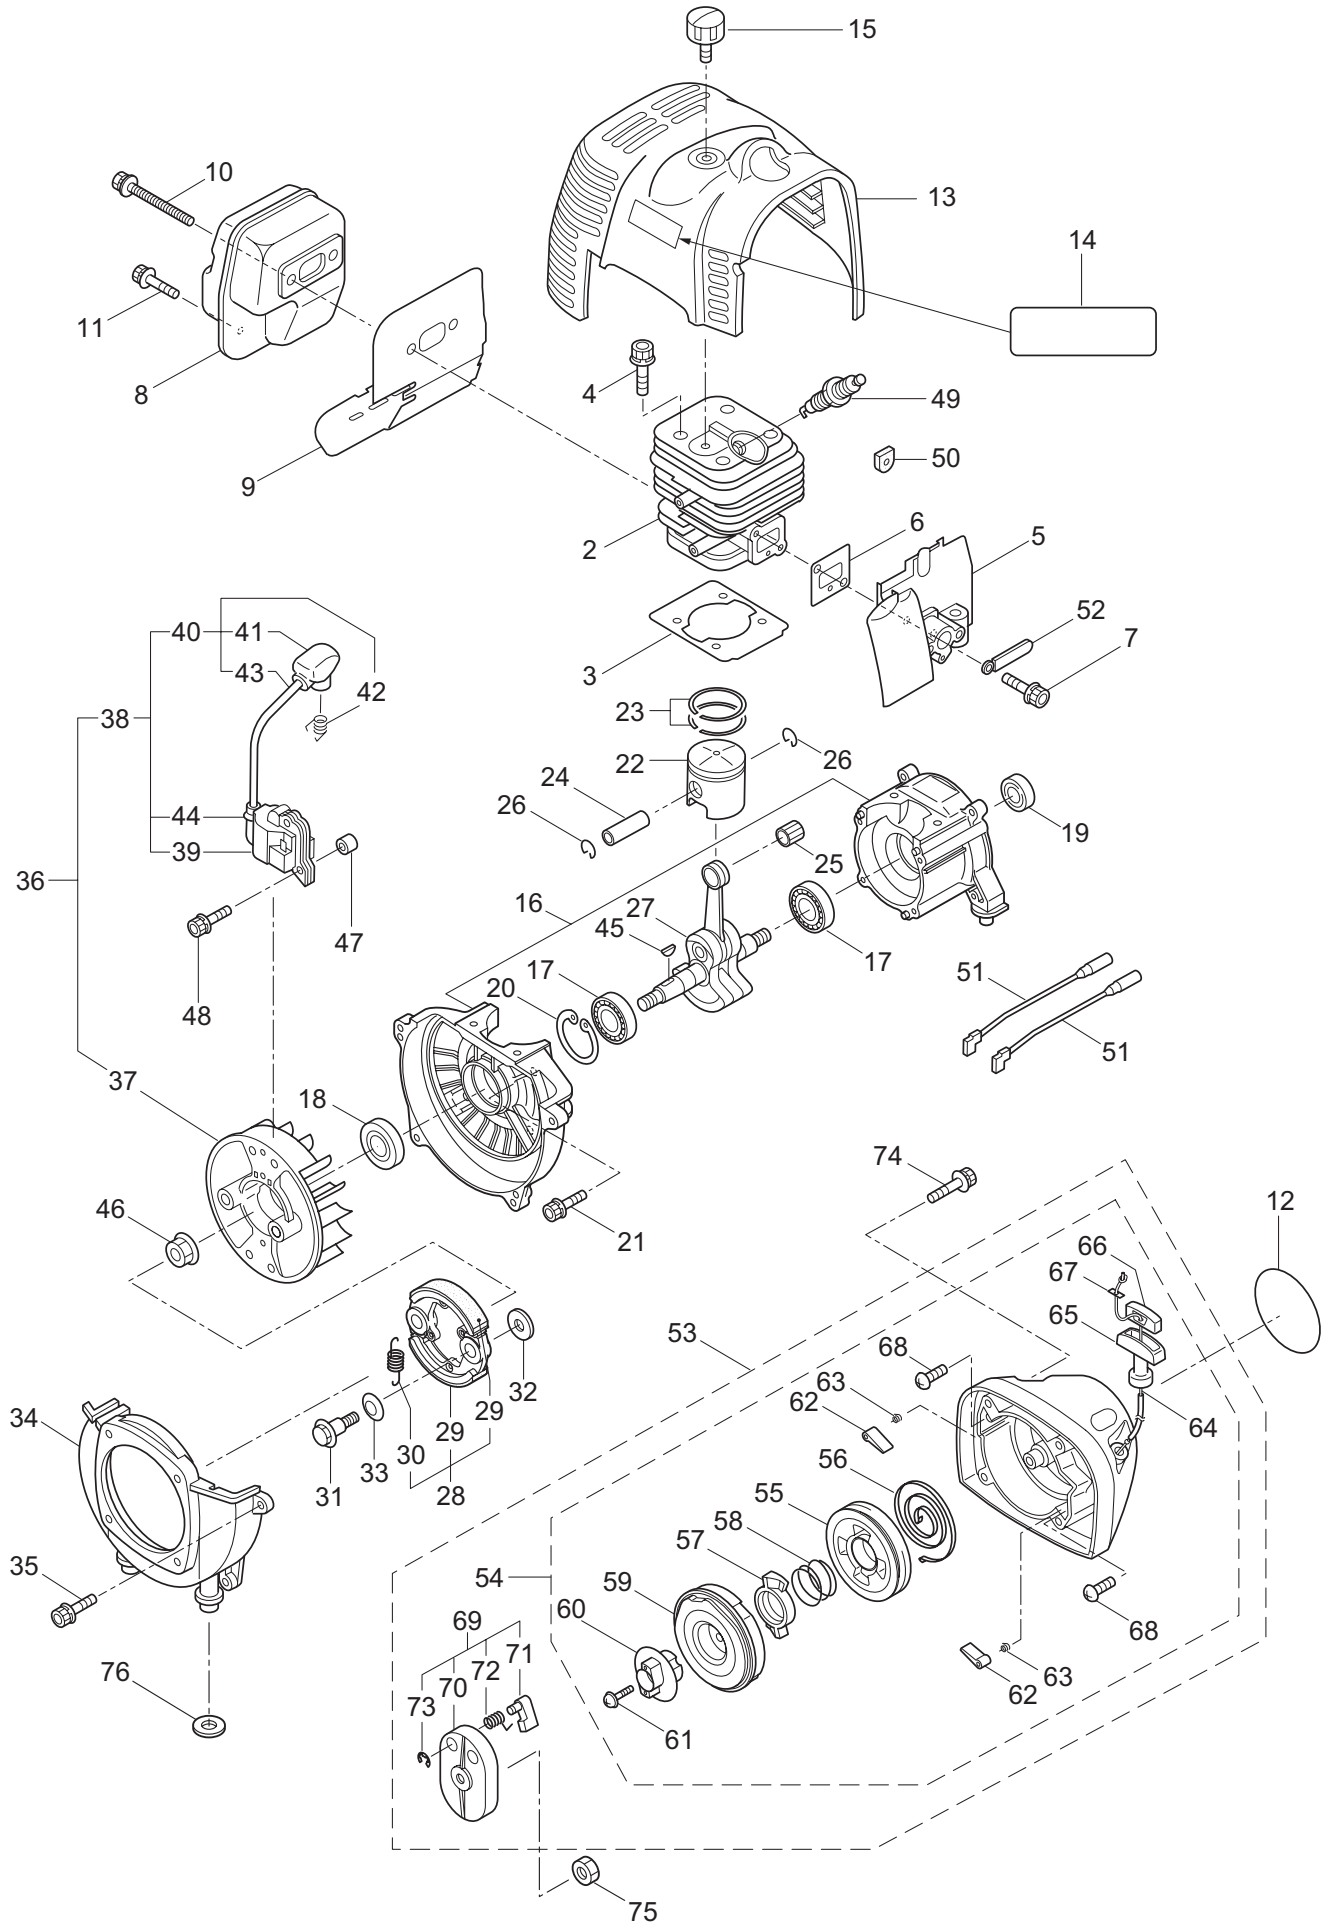

3. BCF4321H-RS ENGINE

Ref. No.	Part No.	Part Name	Q'ty	Remarks
3-1	858918	Engine	1	NE420TH/10
3-2	282257	Cylinder	1	New gasket required
3-3	282259	Gasket	1	
3-4	261612	Cap Screw	4	M5x30
3-5	282261	Insulator	1	New gasket required
3-6	282262	Gasket	1	
3-7	267290	Cap Screw	2	M5x20
3-8	282264	Muffler Comp.	1	
3-9	282271	Gasket	1	
3-10	266713	Cap Screw	2	M5x60
3-11	283315	Screw	1	M5x12W-12
3-12	286910	Label	1	NE420
3-13	282274	Top Cover	1	
3-14	286912	Label	1	
3-15	262556	Knob	1	
3-16	282277	Crankcase	1	
3-17	262658	Bearing	2	#6202C3
3-18	262660	Oil Seal	1	TC15357
3-19	262565	Oil Seal	1	ISCD15257
3-20	012380	Snap Ring	1	#35
3-21	261612	Cap Screw	4	M5x30
3-22	265227	Piston	1	
3-23	262476	Piston Ring	2	(2)Required
3-24	262749	Piston Pin	1	
3-25	262659	Bearing,Needle	1	KTV111414EG01B2
3-26	262479	Clip,Piston Pin	2	
3-27	283038	Crankshaft/Conn.Rod Ass'y	1	
3-28	286905	Clutch Ass'y	1	Incl.29,30
3-29	286906	Clutch Shoe	2	(2)Required
3-30	286907	Spring, Clutch	1	
3-31	287091	Cap Screw	2	M8x1.25
3-32	262683	Washer	2	8x22xt1.2
3-33	262682	Wave Washer	2	
3-34	282285	Fan Cover	1	
3-35	261250	Cap Screw	4	M5x20
3-36	282287	Magneto Ass'y	1	Incl.37-44
3-37	282288	Rotor/Fan	1	
3-38	282289	Ignition Coil Ass'y	1	Incl.39-44
3-39	267572	Coil	1	
3-40	282290	Spark Plug Wire Ass'y	1	Incl.41-43
3-41	282292	Plug Boot	1	
3-42	261075	Connector	1	
3-43	282291	Spark Plug Wire	1	
3-44	261072	Cap	1	
3-45	261076	Woodruff Key	1	3x10