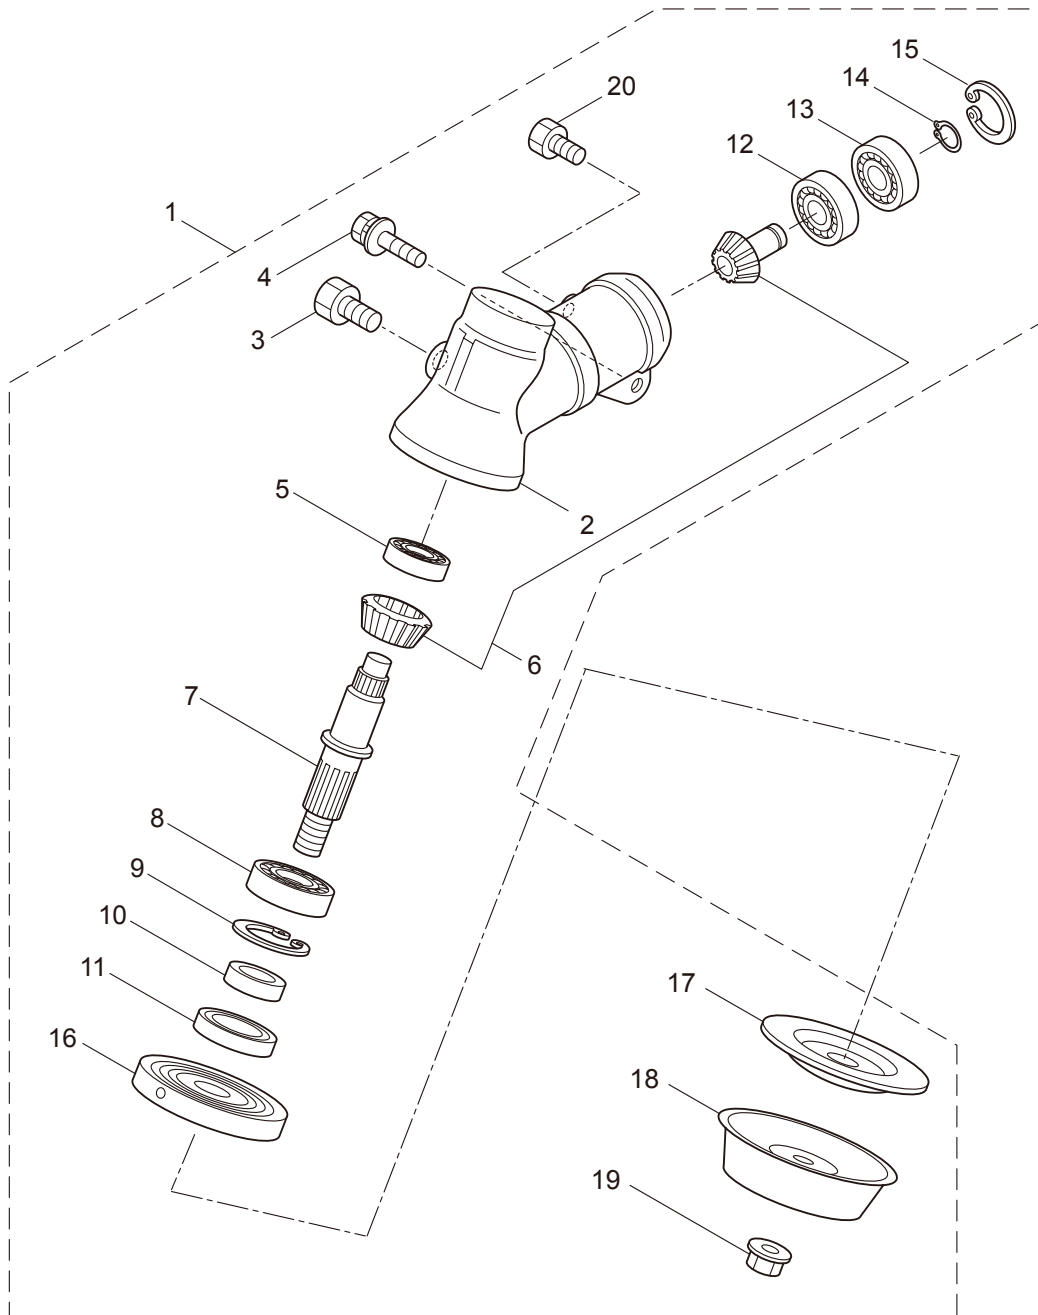

2. BCF4321H-RS GEARCASE

Ref. No.	Part No.	Part Name	Q'ty	Remarks
2-1	231846	Gearcase Ass'y	1	Incl.2-20
2-2	219646	Gearcase	1	
2-3	089101	Bolt	1	M8x10
2-4	092556	Bolt	1	M6x30
2-5	210560	Bearing	1	#609
2-6	227102	Gear Set	1	
2-7	229099	Blade Shaft	1	
2-8	022009	Bearing	1	#6002
2-9	016732	Snap Ring	1	#32
2-10	212394	Collar	1	15x22x8L
2-11	211818	Oil Seal	1	D22 32 6
2-12	014490	Bearing	1	#6000
2-13	106933	Bearing	1	#6000Z
2-14	014210	Snap Ring	1	#10
2-15	054676	Snap Ring	1	#26
2-16	217060	Boss Adapter	1	
2-17	231847	Clamping Washer	1	
2-18	230849	Stabilizer	1	
2-19	227961	Blade Locking Nut	1	
2-20	089747	Bolt	1	M6x12
2-21	228008	Box Spanner	1	
2-22	022865	Double-ended Wrench	1	8x10
2-23	210181	Lever Handle	1	3.5x170L
2-24	211337	Grease Tube	1	
2-25	214022	Band	2	
2-26	232712	Instruction Manual	1