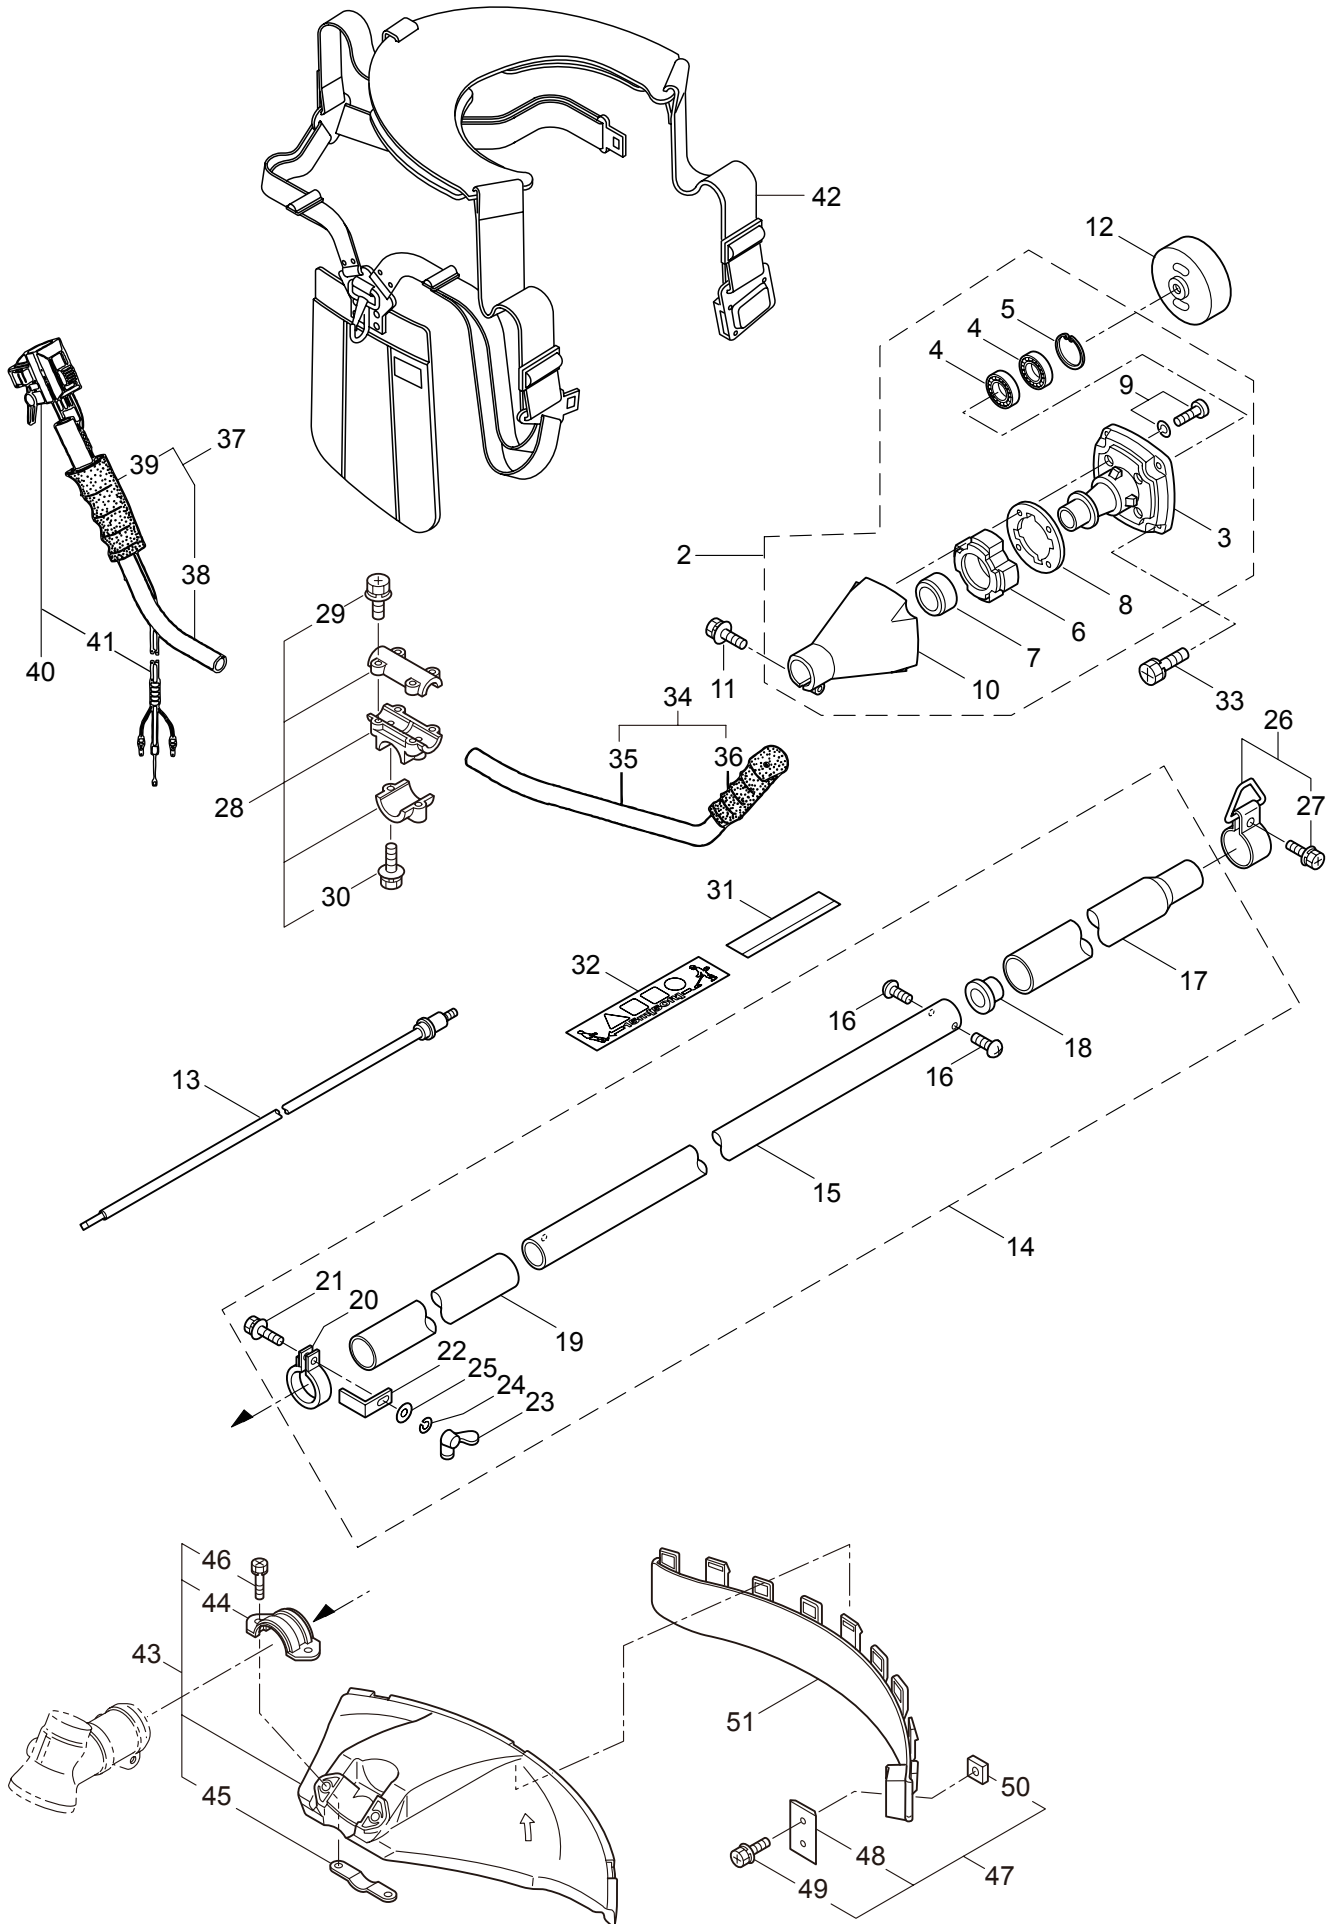

PARTS LIST

BCF4321H-RS

CONTENTS

1. MAIN BODY	1 ~ 4
2. GEARCASE	5 ~ 6
3. ENGINE	7 ~ 10
4. CARBURETOR, FUEL TANK	11 ~ 14

2011. 12.

MARUYAMA

P/N 523339

1. BCF4321H-RS
MAIN BODY

Ref. No.	Part No.	Part Name	Q'ty	Remarks
1-1	366059	BCF4321H-RS	1	
1-2	228329	Clutch Case Ass'y	1	Incl.3-10
1-3	227729	Bearing Case	1	
1-4	140474	Bearing	2	#6202ZZ
1-5	012380	Snap Ring	1	#35
1-6	217045	Buffer (A)	1	
1-7	217046	Buffer (B)	1	
1-8	217047	Washer	1	
1-9	092033	Screw	4	M5x15
1-10	227728	Driveshaft Tube Adapter	1	
1-11	092556	Bolt	1	M6x30
1-12	211203	Clutch Drum	1	
1-13	217897	Driveshaft Ass'y	1	
1-14	230150	Driveshaft Tube Ass'y	1	Incl.15-25
1-15	230076	Driveshaft Tube	1	
1-16	089580	Screw	2	M3.5x6
1-17	218324	Driveshaft Tube (B)	1	
1-18	059257	Pipe Base	1	
1-19	218325	Sleeve	1	
1-20	218237	Stopper	1	
1-21	092556	Bolt	1	M6x30
1-22	224995	Plate	1	
1-23	054990	Butterfly Nut	1	
1-24	126568	Spring Washer	1	M6
1-25	127239	Washer	1	M6
1-26	220007	Hanging Bracket Ass'y	1	Incl.27
1-27	089743	Bolt	1	M6x15
1-28	217638	Bracket Ass'y	1	Incl.29,30
1-29	092554	Bolt	4	M6x25
1-30	092556	Bolt	2	M6x30
1-31	231812	Label	1	BCF4321H-RS
1-32	213750	Label	1	Caution
1-33	092552	Bolt	4	M6x20
1-34	225236	Handle Ass'y-Left	1	Incl.35,36
1-35	225218	Handle	1	
1-36	217904	Handle Grip	1	
1-37	225237	Handle Ass'y-Right	1	Incl.38,39
1-38	225219	Handle	1	
1-39	217907	Handle Grip	1	
1-40	222152	Throttle Trigger	1	Incl.41
1-41	226573	Wire Ass'y	1	
1-42	228086	Hanging Strap Ass'y	1	
1-43	228303	Safety Cover Ass'y	1	Incl.44-46
1-44	223179	Bracket	1	
1-45	223180	Threaded Bracket	1	

1. BCF4321H-RS
MAIN BODY

Ref. No.	Part No.	Part Name	Q'ty	Remarks
1-46	092555	Bolt	2	M6x30
1-47	230789	String Cutter Ass'y	1	Incl.48-50
1-48	230747	String Cutter	1	
1-49	817002	Bolt	1	M5x20
1-50	228325	Nut	1	
1-51	230748	Cover Extention	1	