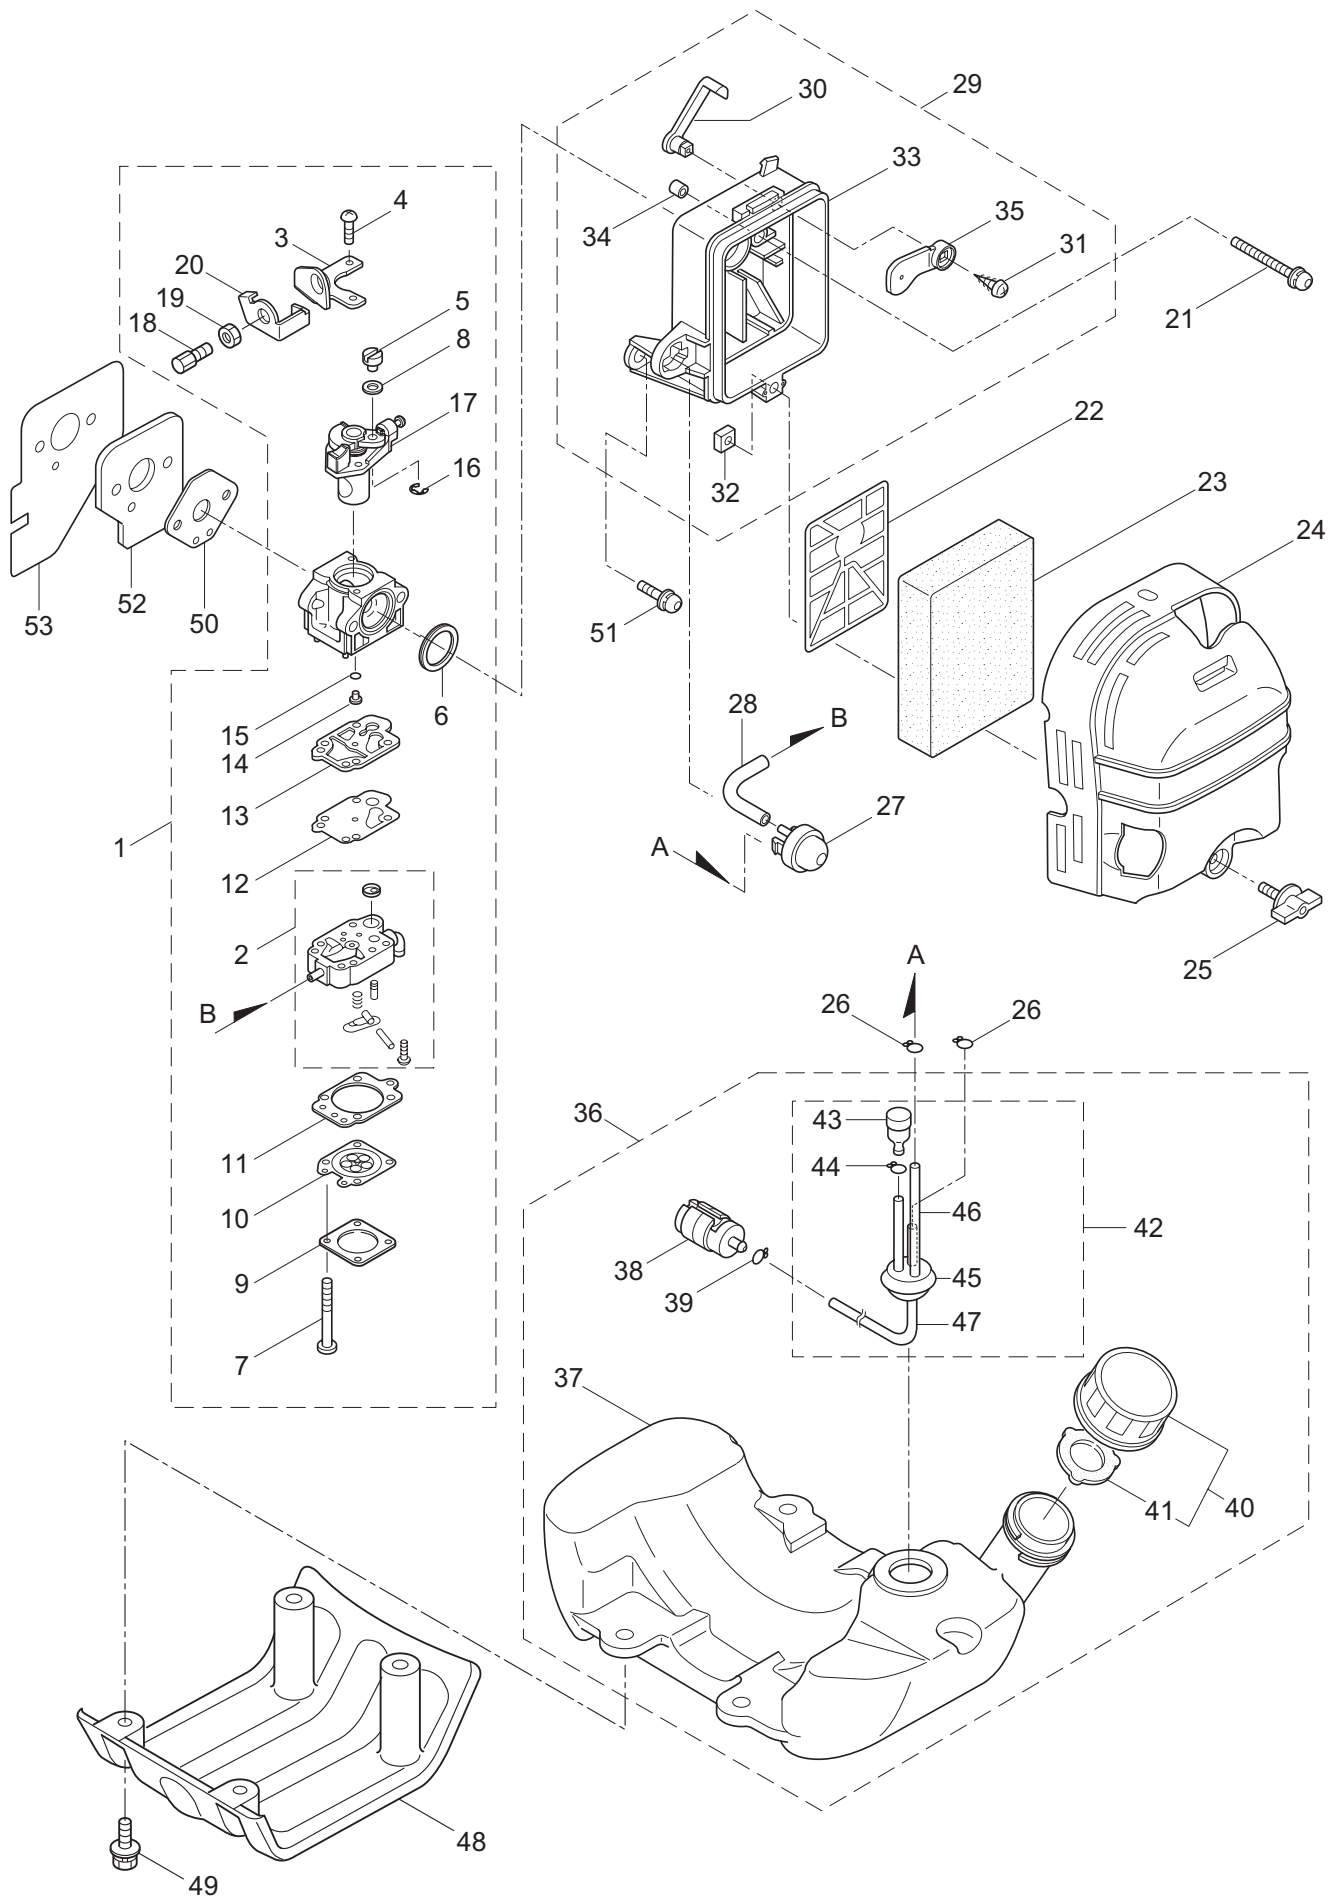

4. BCF4321H-RS
CARBURETOR, FUEL TANK

Ref. No.	Part No.	Part Name	Q'ty	Remarks
4-1	288256	Carburetor Ass'y	1	Incl.2-20 New gasket required
4-2	283124	Pump Body	1	
4-3	264677	Bracket	1	
4-4	261875	Screw	2	
4-5	261658	Swivel	1	
4-6	261657	Packing	1	
4-7	263737	Screw	4	
4-8	264678	Washer	1	
4-9	263726	Cover Plate	1	
4-10	283905	Diaphragm, Meterring	1	
4-11	263727	Gasket	1	
4-12	262994	Diaphragm,Fuel Pump	1	
4-13	282576	Gasket	1	
4-14	283125	Main Jet	1	
4-15	261871	O-Ring	1	
4-16	261876	E-Ring	1	
4-17	287728	Throttle Valve	1	
4-18	265409	Adapter	1	
4-19	283936	Nut	1	M6
4-20	283935	Plate	1	
4-21	262720	Cap Screw	2	M5x55
4-22	282481	Plate	1	
4-23	282306	Element	1	
4-24	282307	Cleaner Cover	1	
4-25	281438	Knob	1	
4-26	261117	Clip	2	
4-27	282299	Pump	1	
4-28	282512	Fuel Pipe	1	
4-29	282302	Case Ass'y	1	Incl.30-35
4-30	282305	Lever	1	
4-31	269032	Screw	1	
4-32	269423	Nut	1	
4-33	282303	Case Body	1	
4-34	282484	Sleeve	3	
4-35	282304	Valve	1	
4-36	283487	Fuel Tank Ass'y	1	Incl.37-47
4-37	282310	Fuel Tank	1	
4-38	267328	Fuel Filter Ass'y	1	
4-39	261117	Clip	1	
4-40	281565	Fuel Tank Cap Ass'y	1	Incl.41
4-41	269377	Gasket	1	
4-42	282312	Fuel Pipe Ass'y	1	Incl.43-47
4-43	261590	Breather	1	
4-44	261117	Clip	1	
4-45	268065	Grommet	1