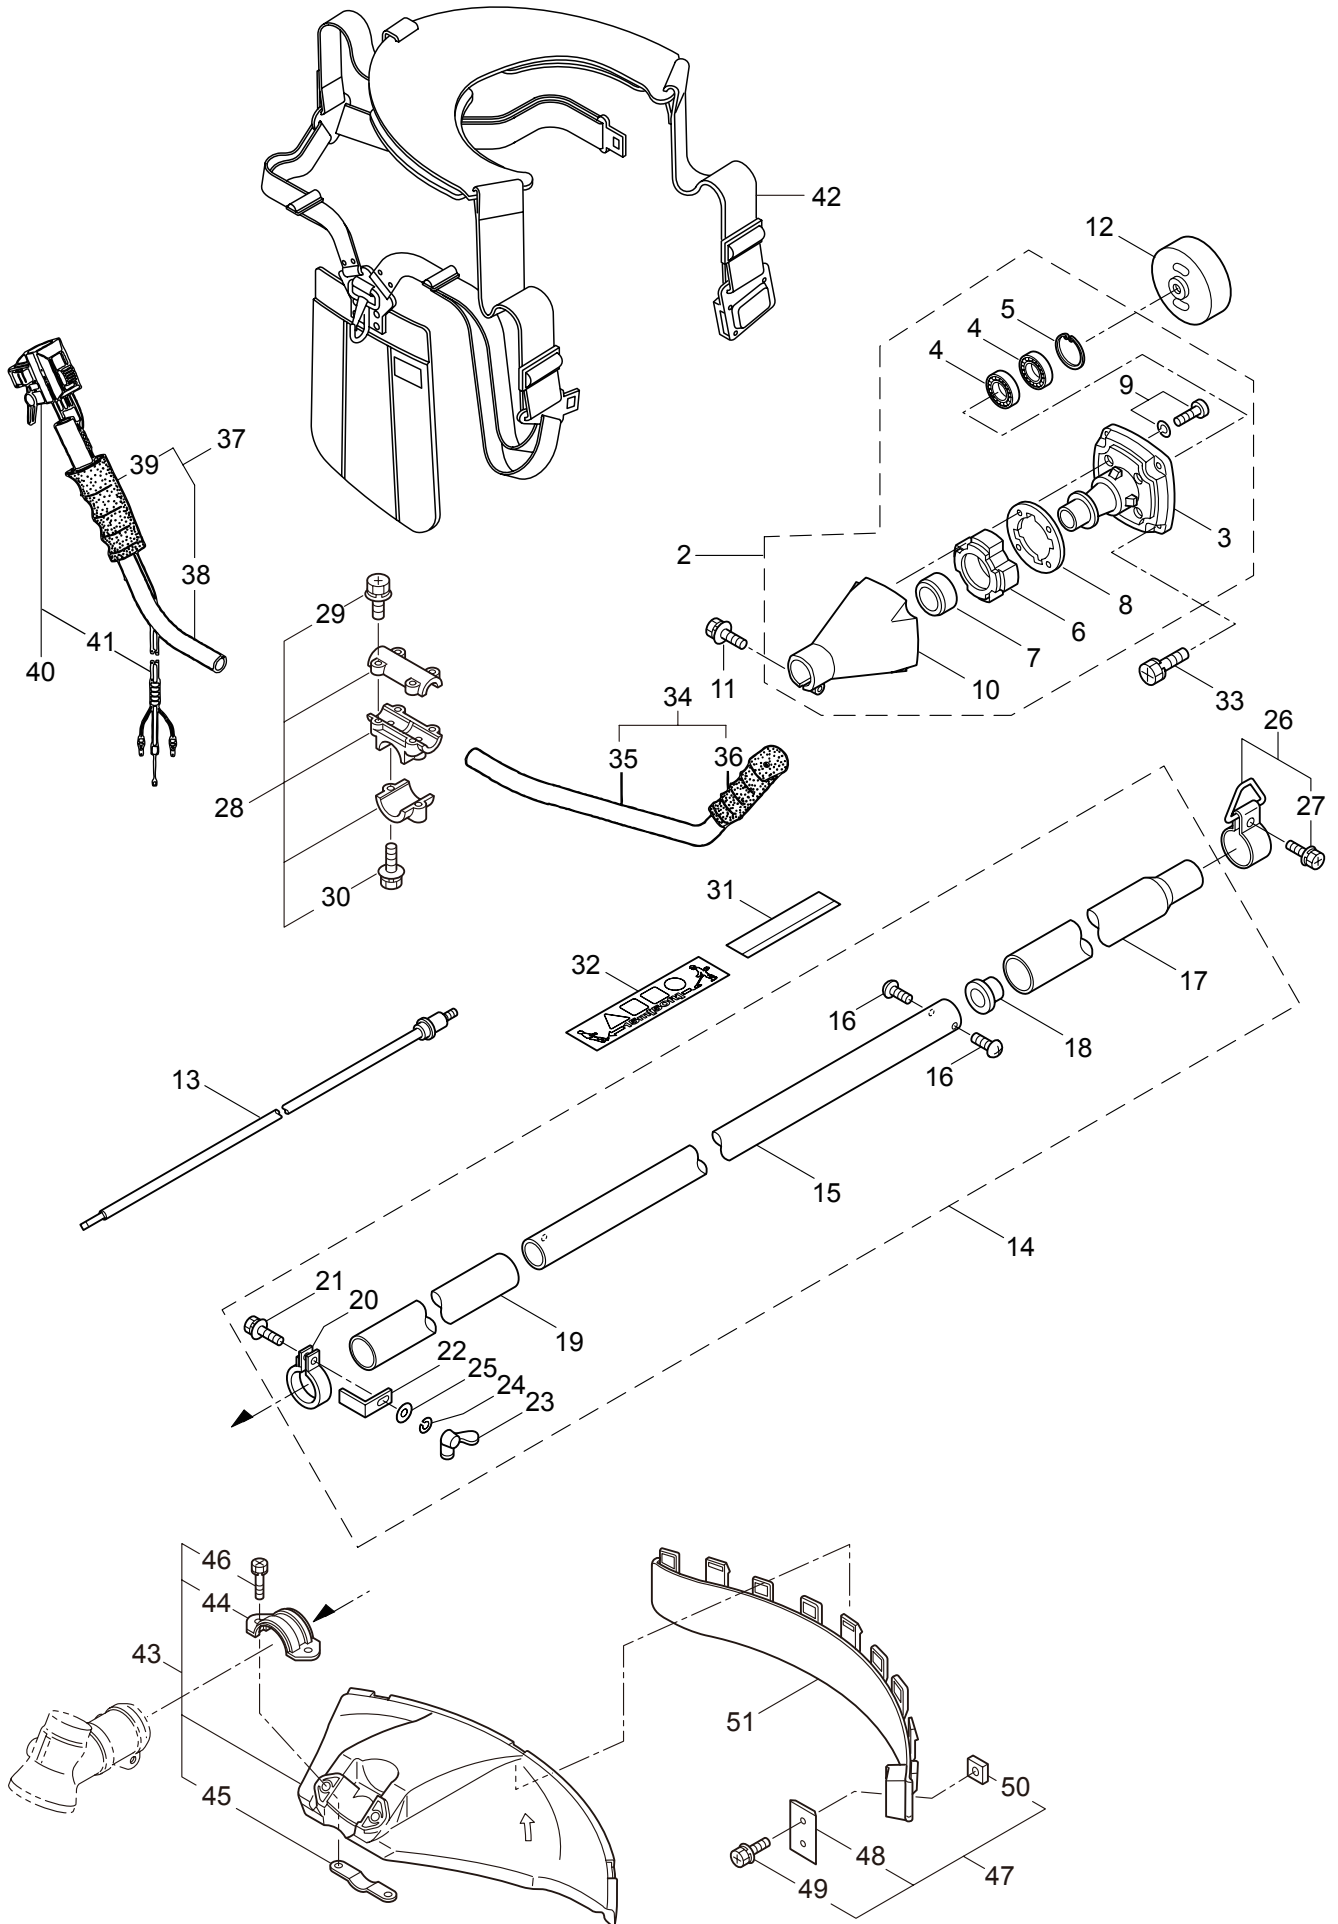

PARTS LIST

BCF4321H-RS

CONTENTS

1. MAIN BODY	1 ~ 4
2. GEARCASE	5 ~ 6
3. ENGINE	7 ~ 10
4. CARBURETOR, FUEL TANK	11 ~ 14

2011. 12.

MARUYAMA

P/N 523339

1. BCF4321H-RS
MAIN BODY

Ref. No.	Part No.	Part Name	Q'ty	Remarks
1-1	366059	BCF4321H-RS	1	
1-2	228329	Clutch Case Ass'y	1	Incl.3-10
1-3	227729	Bearing Case	1	
1-4	140474	Bearing	2	#6202ZZ
1-5	012380	Snap Ring	1	#35
1-6	217045	Buffer (A)	1	
1-7	217046	Buffer (B)	1	
1-8	217047	Washer	1	
1-9	092033	Screw	4	M5x15
1-10	227728	Driveshaft Tube Adapter	1	
1-11	092556	Bolt	1	M6x30
1-12	211203	Clutch Drum	1	
1-13	217897	Driveshaft Ass'y	1	
1-14	230150	Driveshaft Tube Ass'y	1	Incl.15-25
1-15	230076	Driveshaft Tube	1	
1-16	089580	Screw	2	M3.5x6
1-17	218324	Driveshaft Tube (B)	1	
1-18	059257	Pipe Base	1	
1-19	218325	Sleeve	1	
1-20	218237	Stopper	1	
1-21	092556	Bolt	1	M6x30
1-22	224995	Plate	1	
1-23	054990	Butterfly Nut	1	
1-24	126568	Spring Washer	1	M6
1-25	127239	Washer	1	M6
1-26	220007	Hanging Bracket Ass'y	1	Incl.27
1-27	089743	Bolt	1	M6x15
1-28	217638	Bracket Ass'y	1	Incl.29,30
1-29	092554	Bolt	4	M6x25
1-30	092556	Bolt	2	M6x30
1-31	231812	Label	1	BCF4321H-RS
1-32	213750	Label	1	Caution
1-33	092552	Bolt	4	M6x20
1-34	225236	Handle Ass'y-Left	1	Incl.35,36
1-35	225218	Handle	1	
1-36	217904	Handle Grip	1	
1-37	225237	Handle Ass'y-Right	1	Incl.38,39
1-38	225219	Handle	1	
1-39	217907	Handle Grip	1	
1-40	222152	Throttle Trigger	1	Incl.41
1-41	226573	Wire Ass'y	1	
1-42	228086	Hanging Strap Ass'y	1	
1-43	228303	Safety Cover Ass'y	1	Incl.44-46
1-44	223179	Bracket	1	
1-45	223180	Threaded Bracket	1	

1. BCF4321H-RS
MAIN BODY

Ref. No.	Part No.	Part Name	Q'ty	Remarks
1-46	092555	Bolt	2	M6x30
1-47	230789	String Cutter Ass'y	1	Incl.48-50
1-48	230747	String Cutter	1	
1-49	817002	Bolt	1	M5x20
1-50	228325	Nut	1	
1-51	230748	Cover Extention	1	