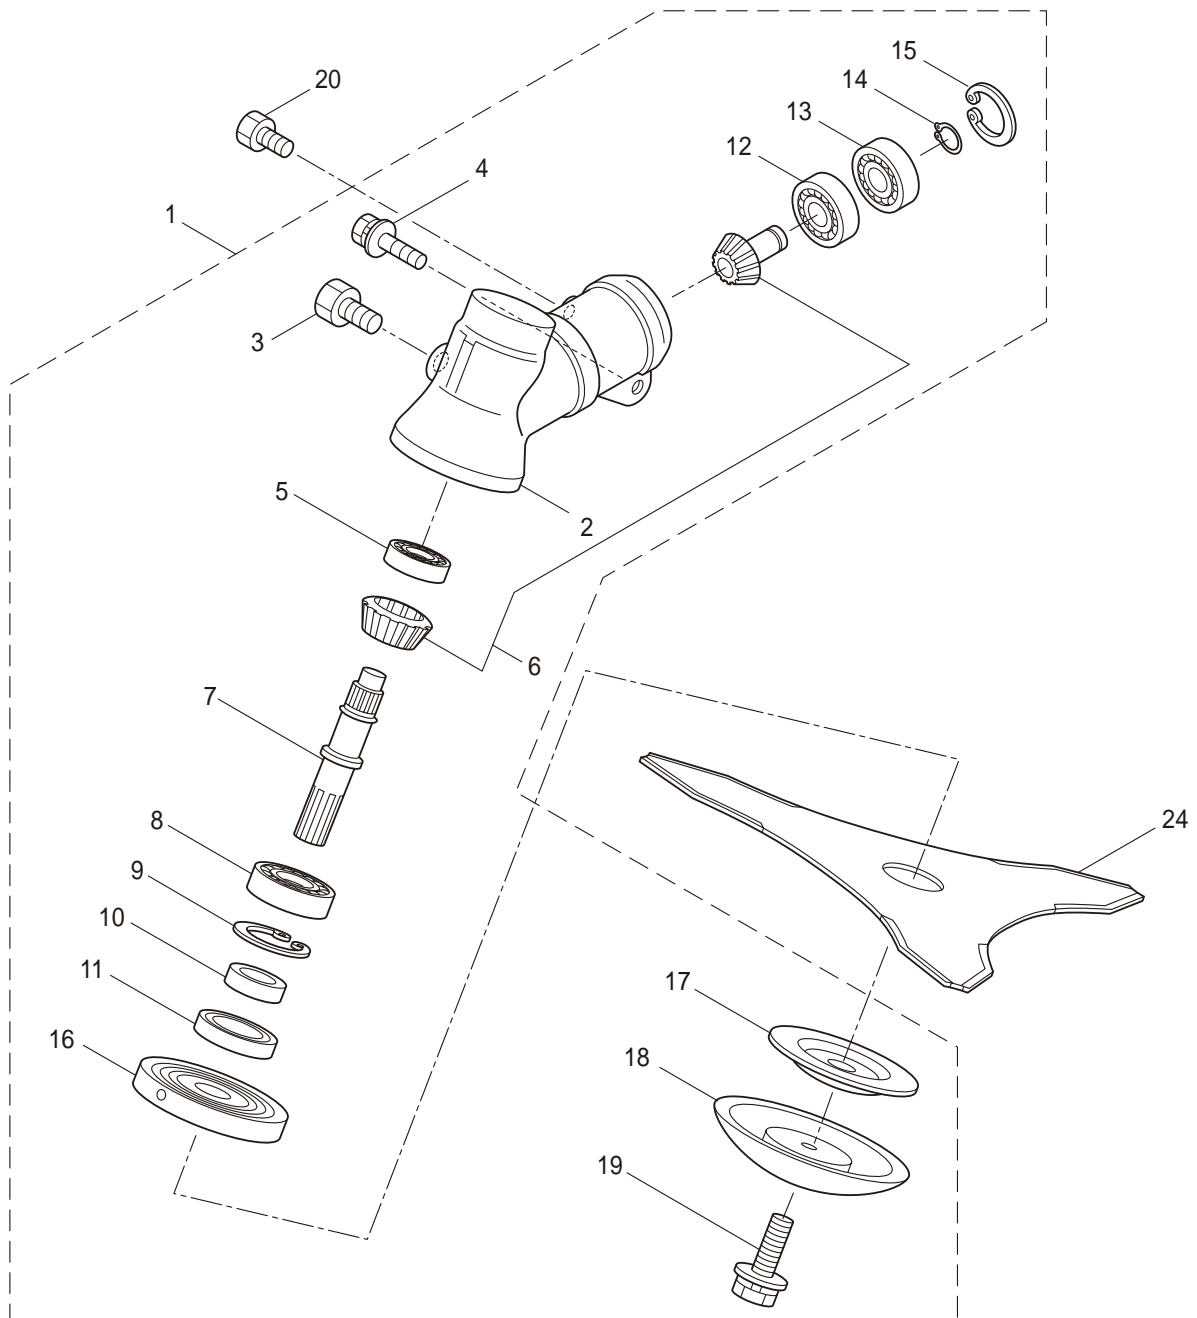

2. BCF4320H-RS GEARCASE

Ref. No.	Part No.	Part Name	Q'ty	Remarks
2-1	226721	Gearcase Ass'y	1	Incl.2-19
2-2	219646	Gearcase	1	
2-3	089884	Bolt	1	M8x10
2-4	092556	Bolt	1	M6x30
2-5	210560	Bearing	1	#609
2-6	227102	Gear Set	1	
2-7	217057	Blade Shaft	1	
2-8	022009	Bearing	1	#6002
2-9	016732	Snap Ring	1	#32
2-10	212394	Collar	1	15x22x8L
2-11	211818	Oil Seal	1	D22 32 6
2-12	014490	Bearing	1	#6000
2-13	106933	Bearing	1	#6000Z
2-14	014210	Snap Ring	1	#10
2-15	054676	Snap Ring	1	#26
2-16	217060	Boss Adapter	1	
2-17	217061	Clamping Washer	1	
2-18	210308	Stabilizer	1	
2-19	226722	Bolt	1	M8x22,Counterclockwise
2-20	089747	Bolt	1	M6x12
2-21	210418	Box Spanner	1	13x19x(+)
2-22	022865	Double-endedWrench	1	8x10
2-23	210181	LeverHandle	1	3.5x170L
2-24	227910	3-Teeth Blade	1	
2-25	228640	Instruction Manual	1	BC4320H/BC5020H
2-26	214022	Band	2