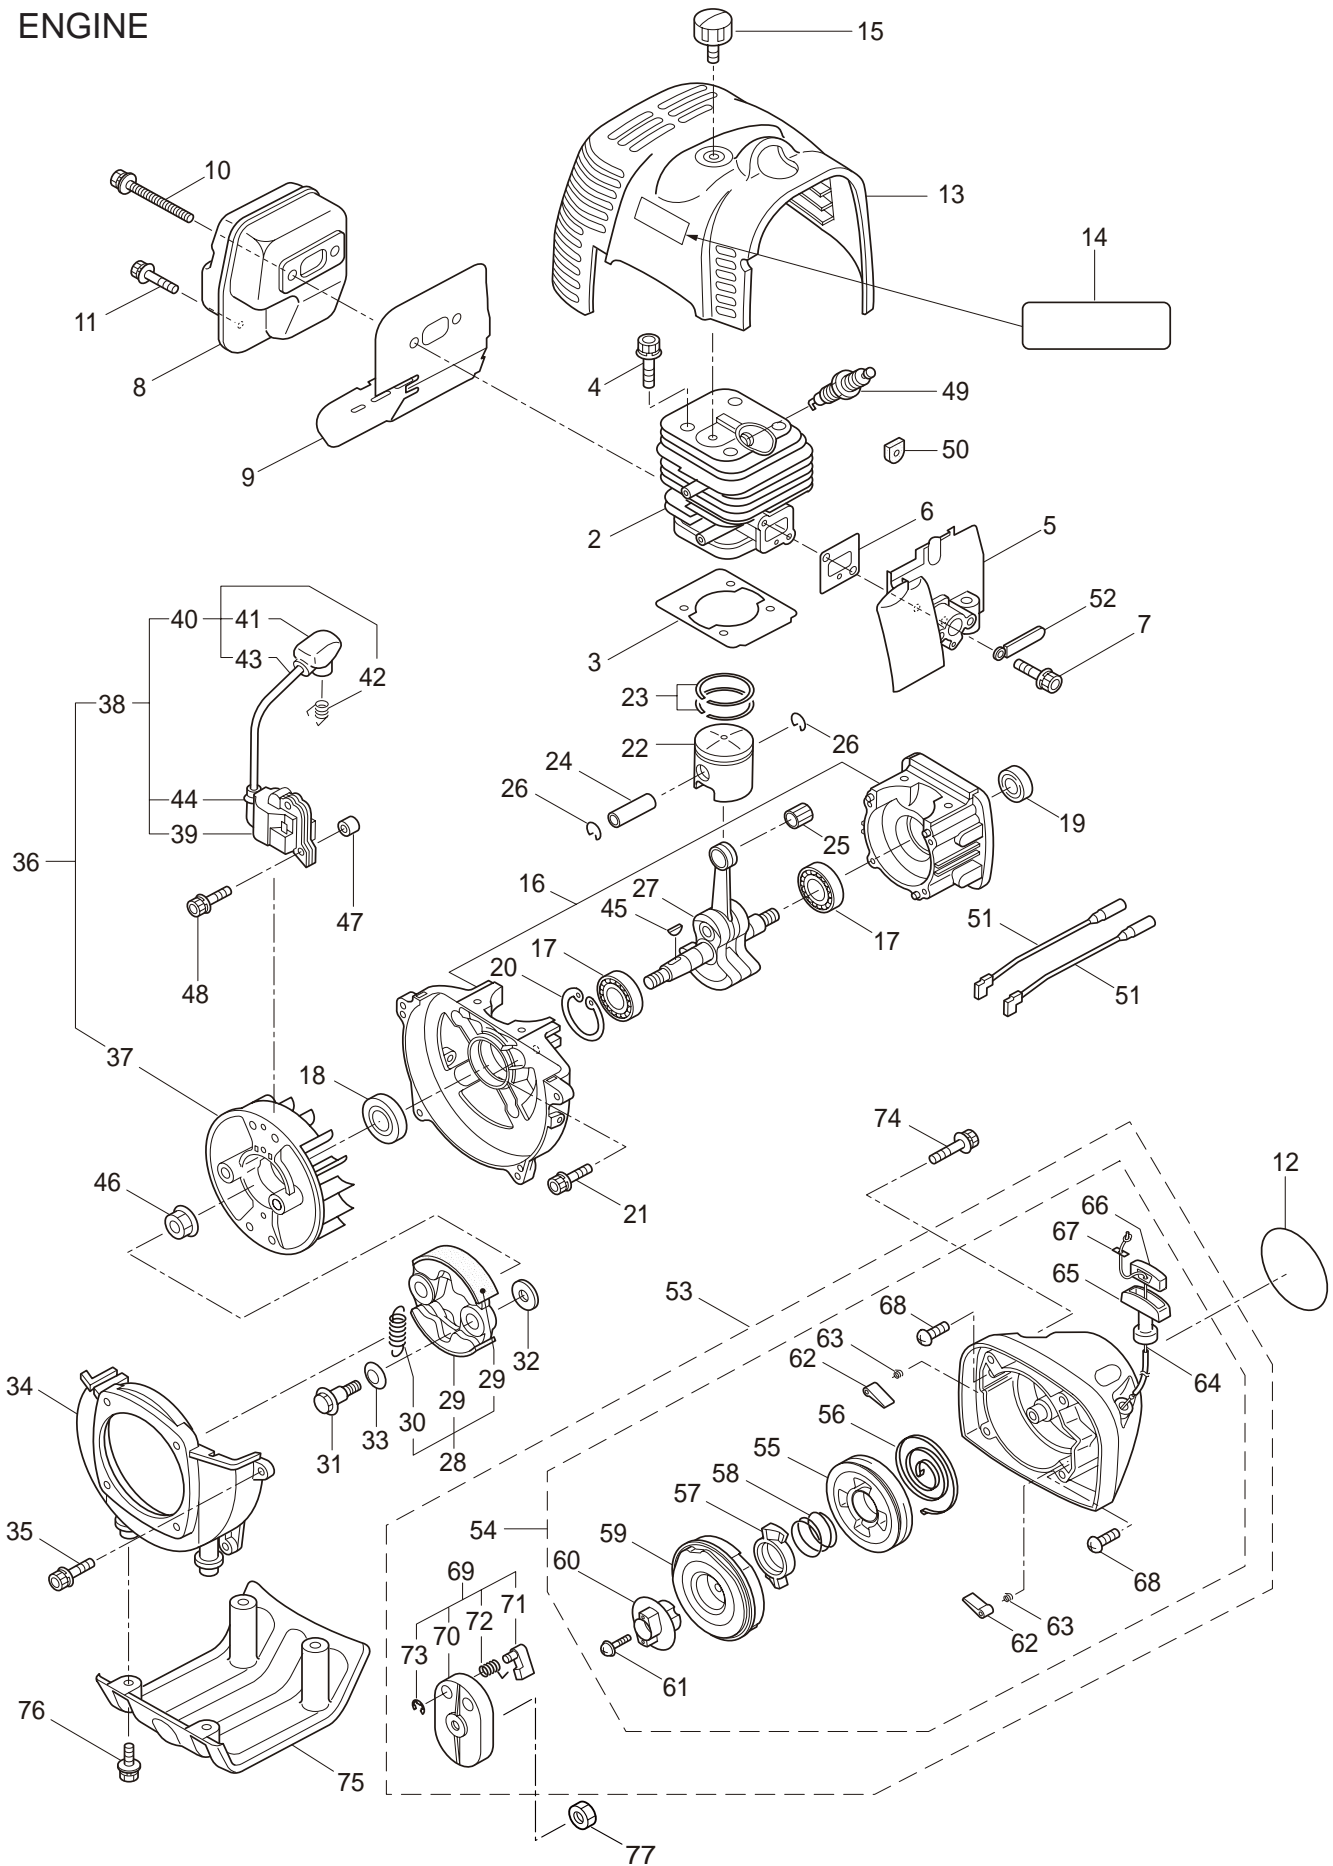

3. BCF4320H-RS ENGINE

Ref. No.	Part No.	Part Name	Q'ty	Remarks
3-46	262731	Nut,Rotor	1	M10
3-47	268380	Spacer	2	
3-48	261256	Cap Screw	2	M4x25
3-49	261200	Spark Plug	1	NGK BPM6Y
3-50	281172	Grommet	1	
3-51	267492	Lead	2	130L
3-52	264588	Clamp	1	
3-53	282294	Recoil Starter Ass'y	1	Incl.54-73
3-54	282295	Starter Ass'y	1	Incl.55-68
3-55	280994	Pulley	1	
3-56	280995	Spiral Spring	1	
3-57	280996	Pawl	1	
3-58	280997	Return Spring	1	
3-59	283123	Spring Comp.	1	
3-60	280999	Plate	1	
3-61	281000	Set Screw	1	
3-62	281001	Pawl	2	
3-63	281002	Return Spring	2	
3-64	281004	Starter Rope	1	
3-65	262633	Starter Grip	1	
3-66	262981	Cap	1	
3-67	281005	Rope Stopper	1	
3-68	282622	Screw	2	
3-69	282623	Starter Pulley Ass'y	1	Incl.70-73
3-70	282282	Starter Pulley	1	
3-71	262636	Pawl	2	
3-72	262637	Return Spring	2	
3-73	262638	E-Ring	2	
3-74	261607	Cap Screw	4	M5x16
3-75	282317	Stand	1	
3-76	281714	Cap Screw	4	M5x20
3-77	081040	Nut	1	M8