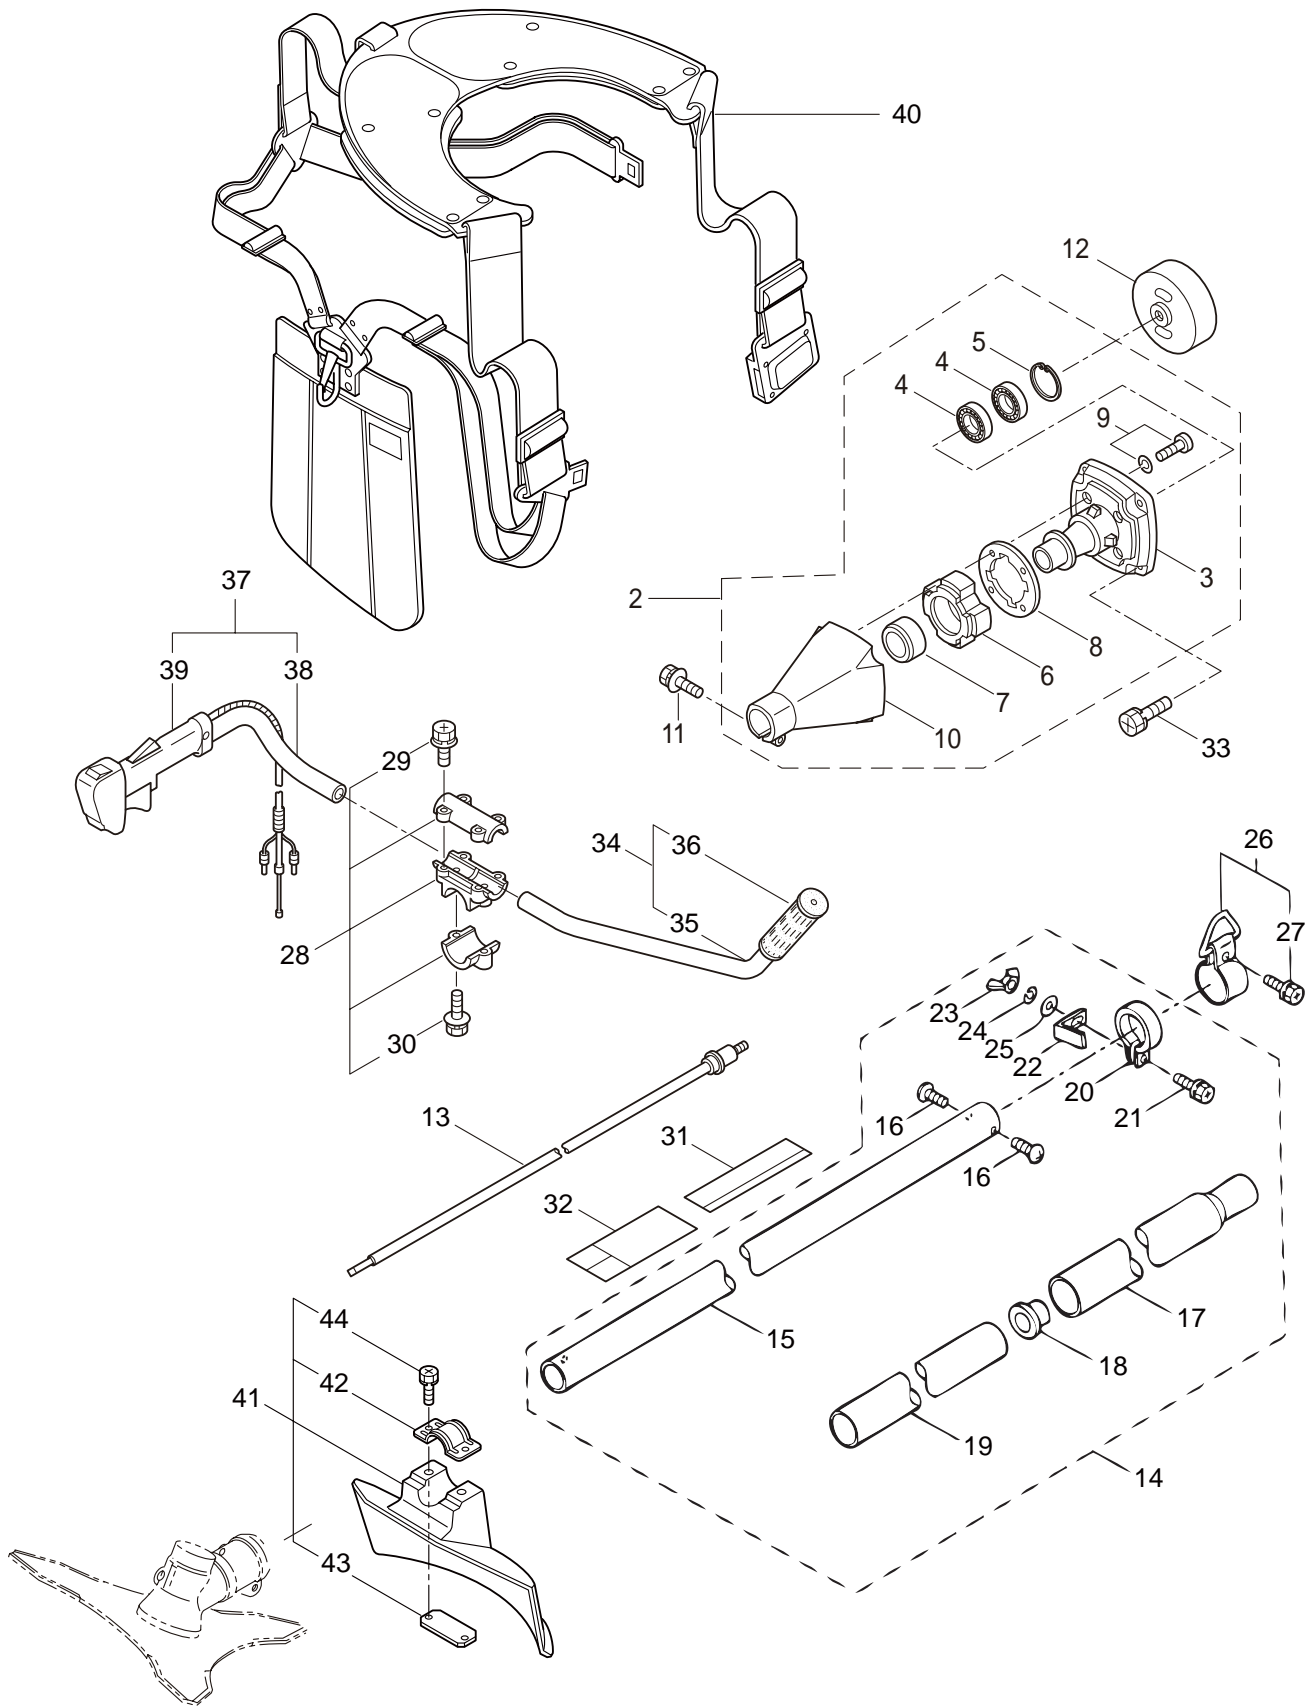

### CONTENTS

1. MAIN BODY .....	1 ~ 2
2. GEARCASE .....	3 ~ 4
3. ENGINE .....	5 ~ 8
4. CARBURETOR, FUEL TANK .....	9 ~ 12

2007. 04.

P/N 522388

1. BCF4320H-RS  
MAIN BODY

Ref. No.	Part No.	Part Name	Q'ty	Remarks
1-1	363343	BCF4320H-RS	1	
1-2	228329	Clutch Case Ass'y	1	Incl.3-10
1-3	227729	Bearing Case	1	
1-4	140474	Bearing	2	#620ZZ
1-5	012380	Snap Ring	1	#35
1-6	217045	Buffer (A)	1	
1-7	217046	Buffer (B)	1	
1-8	217047	Washer	1	
1-9	092033	Screw	4	M5x15
1-10	227728	Driveshaft Tube Adapter	1	
1-11	092556	Bolt	1	M6x30
1-12	211203	Clutch Drum	1	
1-13	217897	Driveshaft Ass'y	1	
1-14	224994	Driveshaft Tube Ass'y	1	Incl.15-25
1-15	218335	Driveshaft Tube	1	
1-16	089580	Screw	2	M3.5x6
1-17	218324	Driveshaft Tube (B)	1	
1-18	059257	Pipe Base	1	
1-19	218325	Sleeve	1	
1-20	218237	Stopper	1	
1-21	092556	Bolt	1	M6x30
1-22	224995	Plate	1	
1-23	054990	Butterfly Nut	1	
1-24	012502	Spring Washer	1	M6
1-25	013754	Washer	1	M6
1-26	220007	Hanging Bracket Ass'y	1	Incl.27
1-27	089743	Bolt	1	M6x15
1-28	217638	Bracket Ass'y	1	Incl.29,30
1-29	092554	Bolt	4	M6x25
1-30	092556	Bolt	2	M6x30
1-31	228823	Label	1	BCF4320H-RS
1-32	213750	Label	1	Caution
1-33	092552	Bolt	4	M6x20
1-34	228398	Handle Ass'y-Left	1	Incl.35,36
1-35	228399	Handle (A)	1	
1-36	226512	Grip	1	
1-37	228400	Handle Ass'y-Right	1	Incl.38,39
1-38	228401	Handle (B)	1	
1-39	223157	Throttle Trigger	1	
1-40	998384	Full Support Harness	1	
1-41	219873	Safety Cover Ass'y	1	Incl.42-44
1-42	219874	Bracket	1	
1-43	210313	Threaded Bracket	1	
1-44	092555	Bolt	2	M6x30