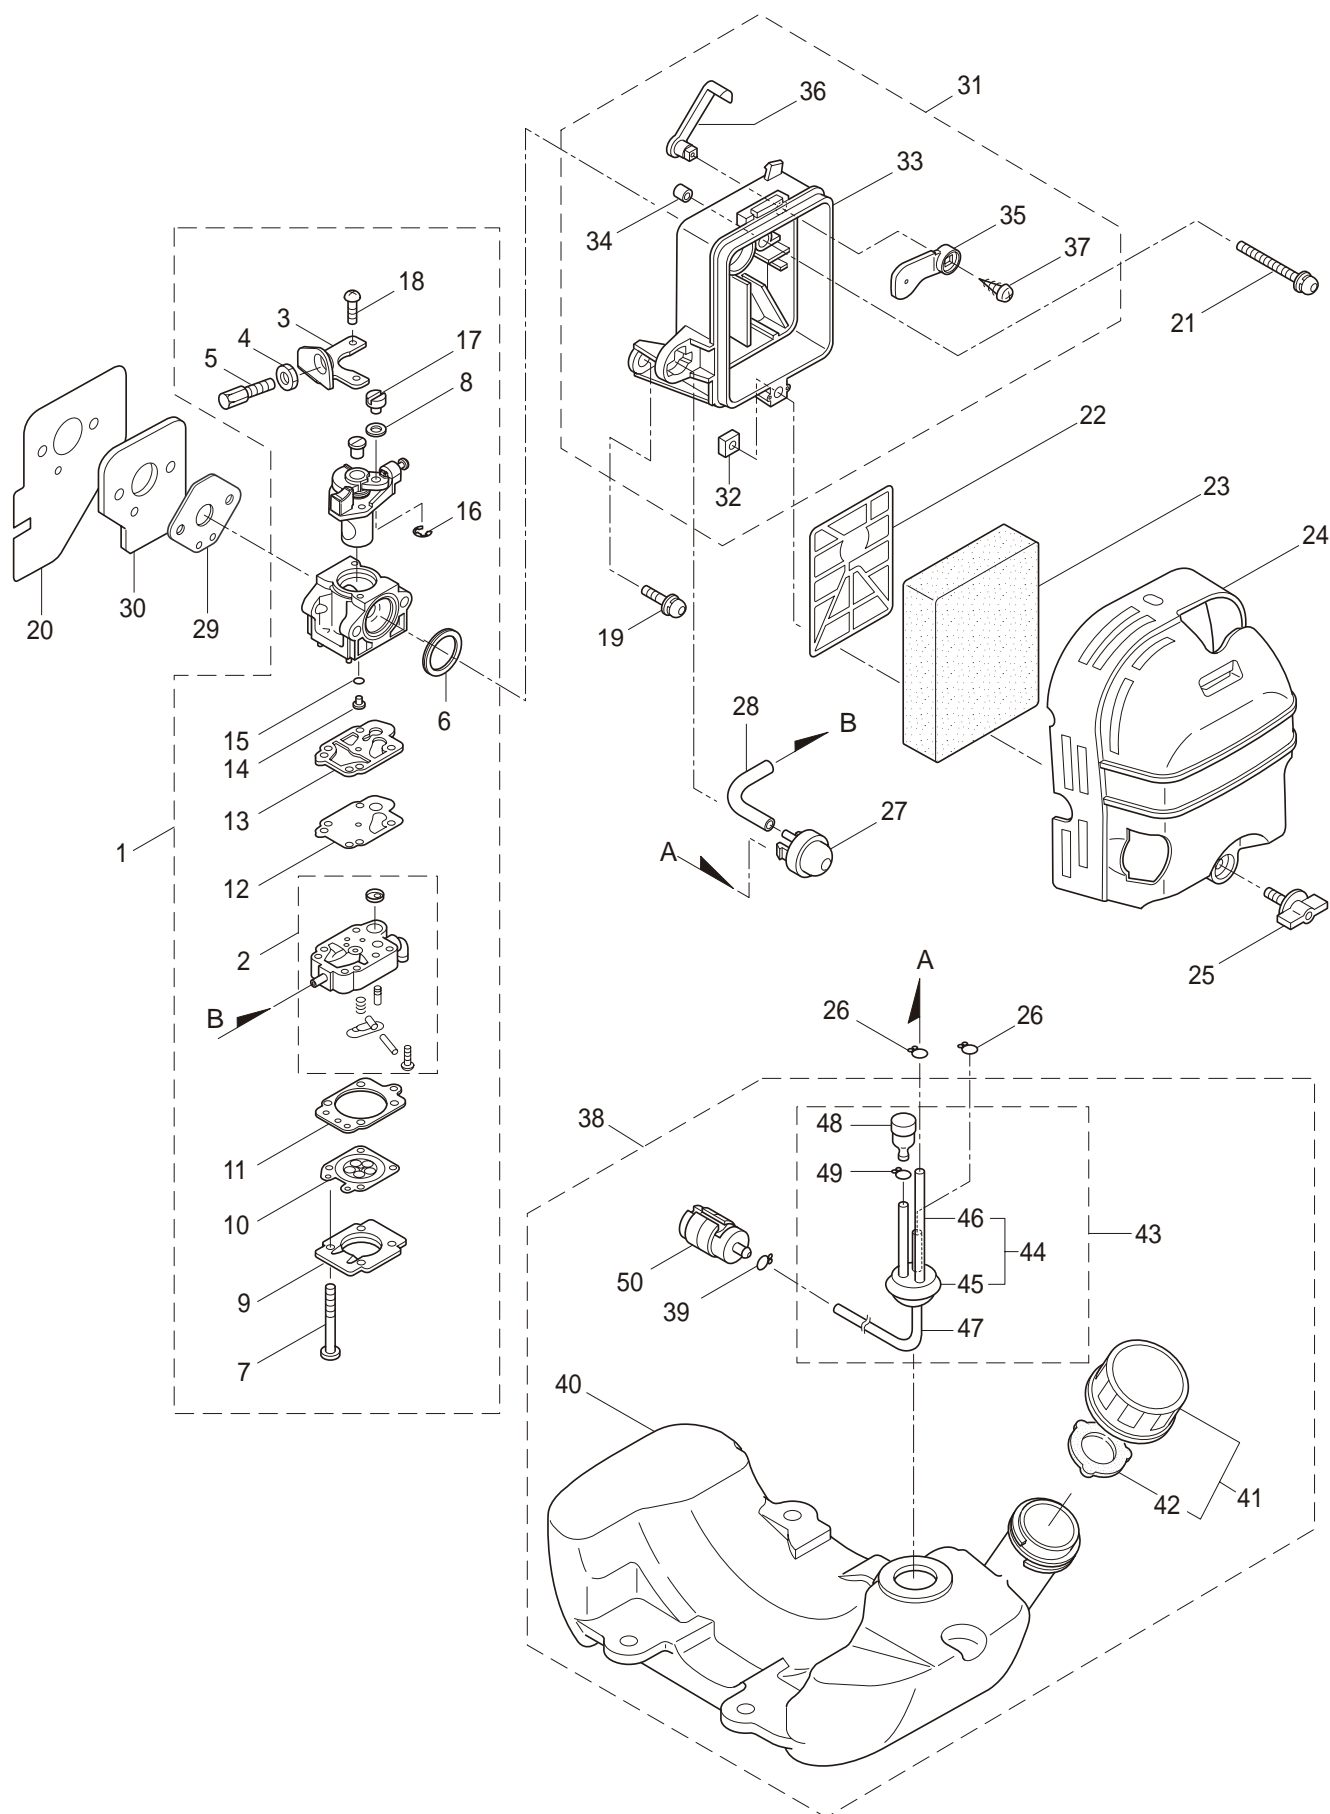

4. BCF4320H-RS
CARBURETOR, FUELTANK

Ref. No.	Part No.	Part Name	Q'ty	Remarks
4-46	282511	Return Pipe	1	
4-47	262649	Fuel Pipe	1	
4-48	261590	Breather	1	
4-49	261117	Clip	1	
4-50	267328	Fuel Filter Ass'y	1