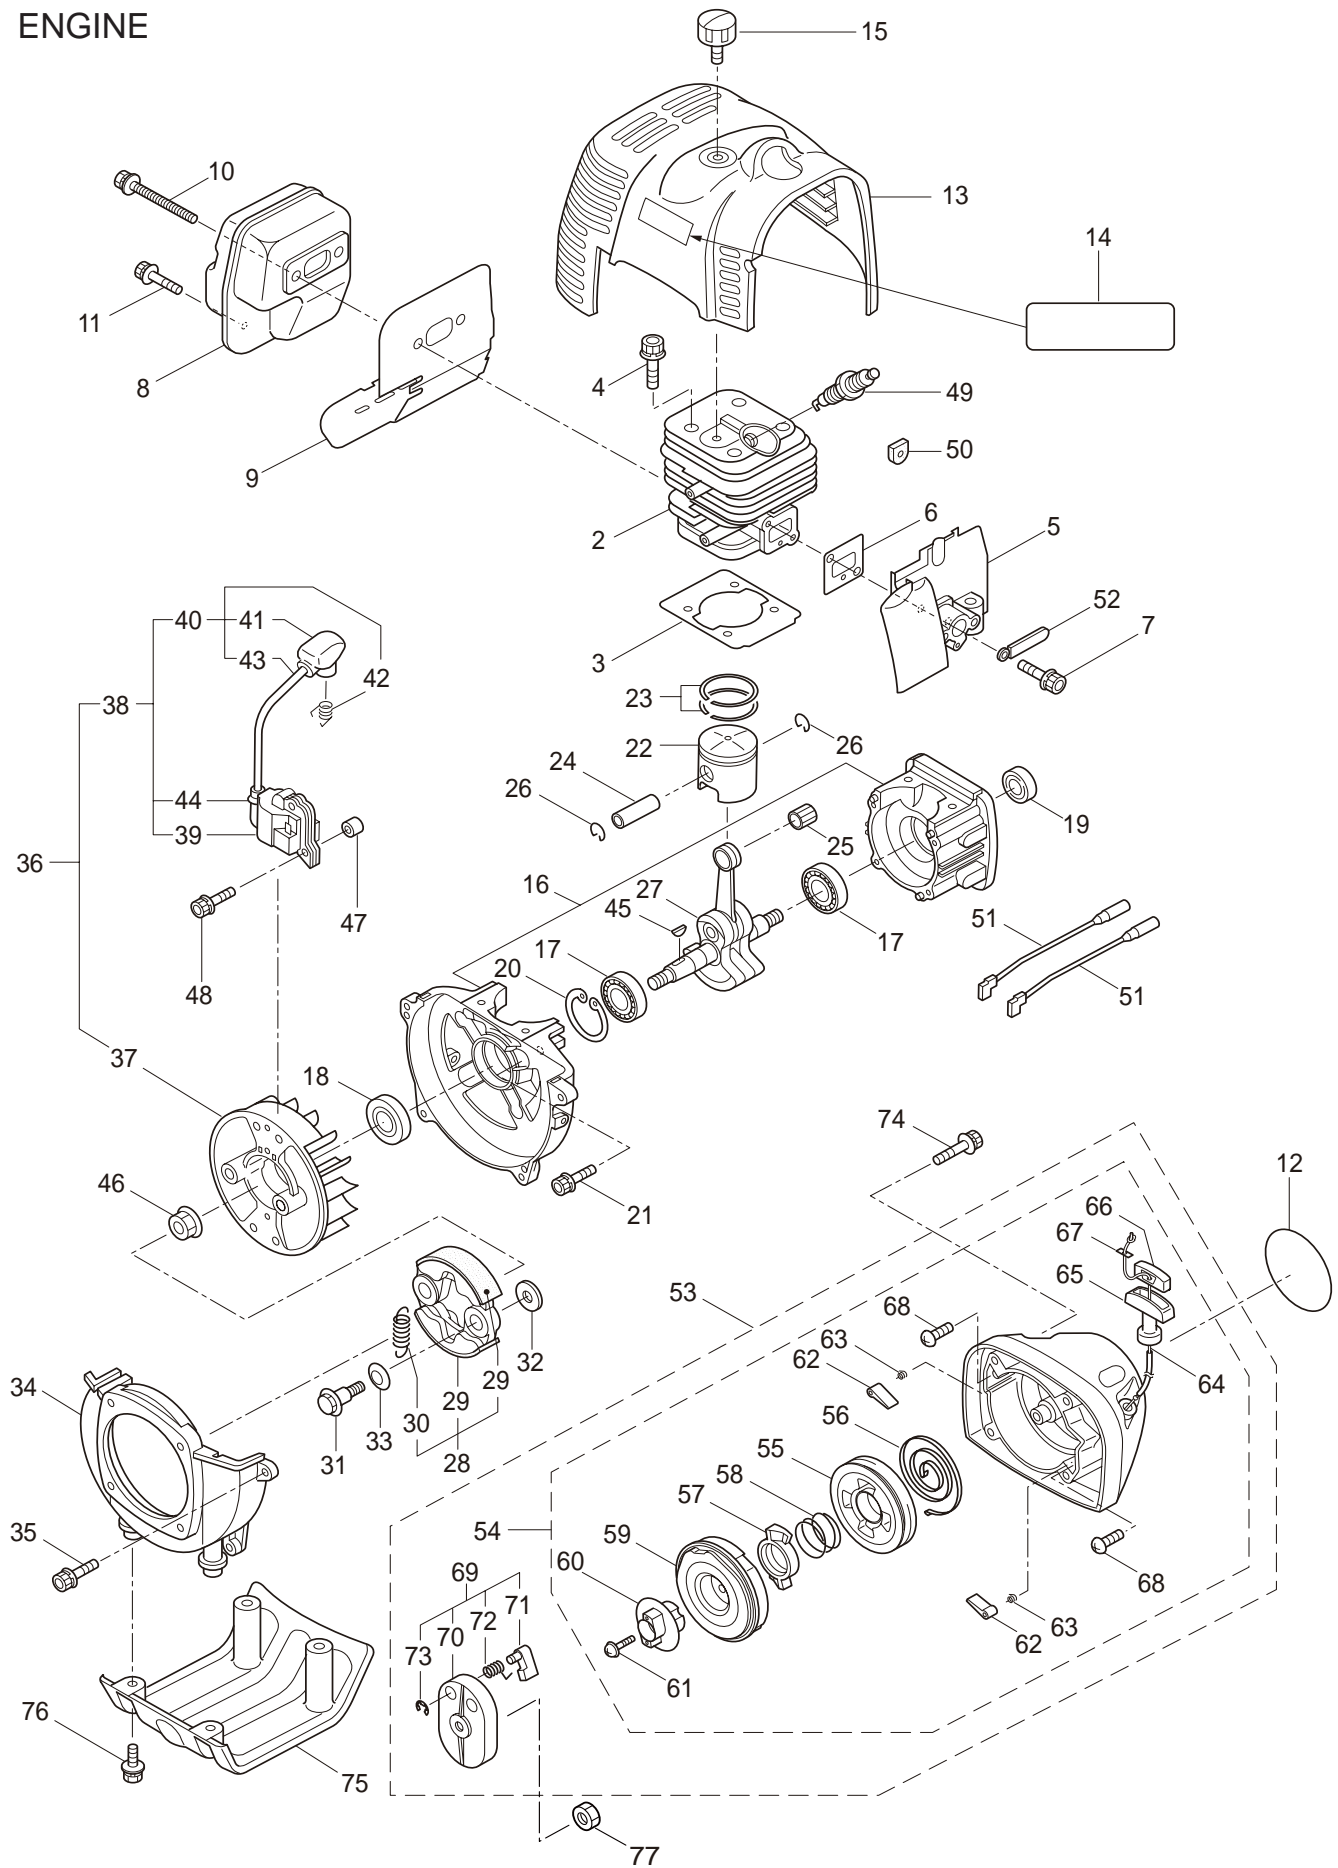

3.BCF4320H-RS
ENGINE

Ref. No.	Part No.	Part Name	Q'ty	Remarks
3-1	858191	Engine	1	NE420/09
3-2	282257	Cylinder	1	New gasket required
3-3	282259	Gasket	1	
3-4	261612	Cap Screw	4	M5x30
3-5	282261	Insulator	1	New gasket required
3-6	282262	Gasket	1	
3-7	267290	Cap Screw	2	M5x20
3-8	282264	Muffler Comp.	1	
3-9	282271	Gasket	1	
3-10	266713	Cap Screw	2	M5x60
3-11	283315	Screw	1	M5x12W-12
3-12	283456	Label	1	MARUYAMA NE420
3-13	282274	TopCover	1	
3-14	262714	Label	1	MARUYAMA
3-15	262556	Knob	1	
3-16	282277	Crankcase	1	
3-17	262658	Bearing	2	#6202C3
3-18	262660	Oil Seal	1	TC15357
3-19	262565	Oil Seal	1	ISCD15257
3-20	012380	Snap Ring	1	#35
3-21	261612	Cap Screw	4	M5x30
3-22	265227	Piston	1	
3-23	262476	Piston Ring	2	(2)Required
3-24	262749	Piston Pin	1	
3-25	262659	Bearing,Needle	1	KTV111414EG01B2
3-26	262479	Clip,Piston Pin	2	
3-27	283038	Crankshaft/Conn.RodAss'y	1	
3-28	282743	Clutch Ass'y	1	Incl.29,30
3-29	282624	Clutch Shoe	2	(2)required
3-30	263617	Spring,Clutch	1	2.3-44.8L
3-31	282321	Cap Screw	2	M8x1.25
3-32	262683	Washer	2	8x22x1.2
3-33	262682	Wave Washer	2	
3-34	282285	FanCover	1	
3-35	261250	Cap Screw	4	M5x20
3-36	282287	Magneto Ass'y	1	Incl.37-44
3-37	282288	Rotor/Fan	1	
3-38	282289	Ignition Coil Ass'y	1	Incl.39-44
3-39	267572	Coil	1	
3-40	282290	Spark Plug Wire Ass'y	1	Incl.41-43
3-41	282292	Plug Boot	1	
3-42	261075	Connector	1	
3-43	282291	Spark Plug Wire	1	
3-44	261072	Cap	1	
3-45	261076	Woodruff Key	1	3x10