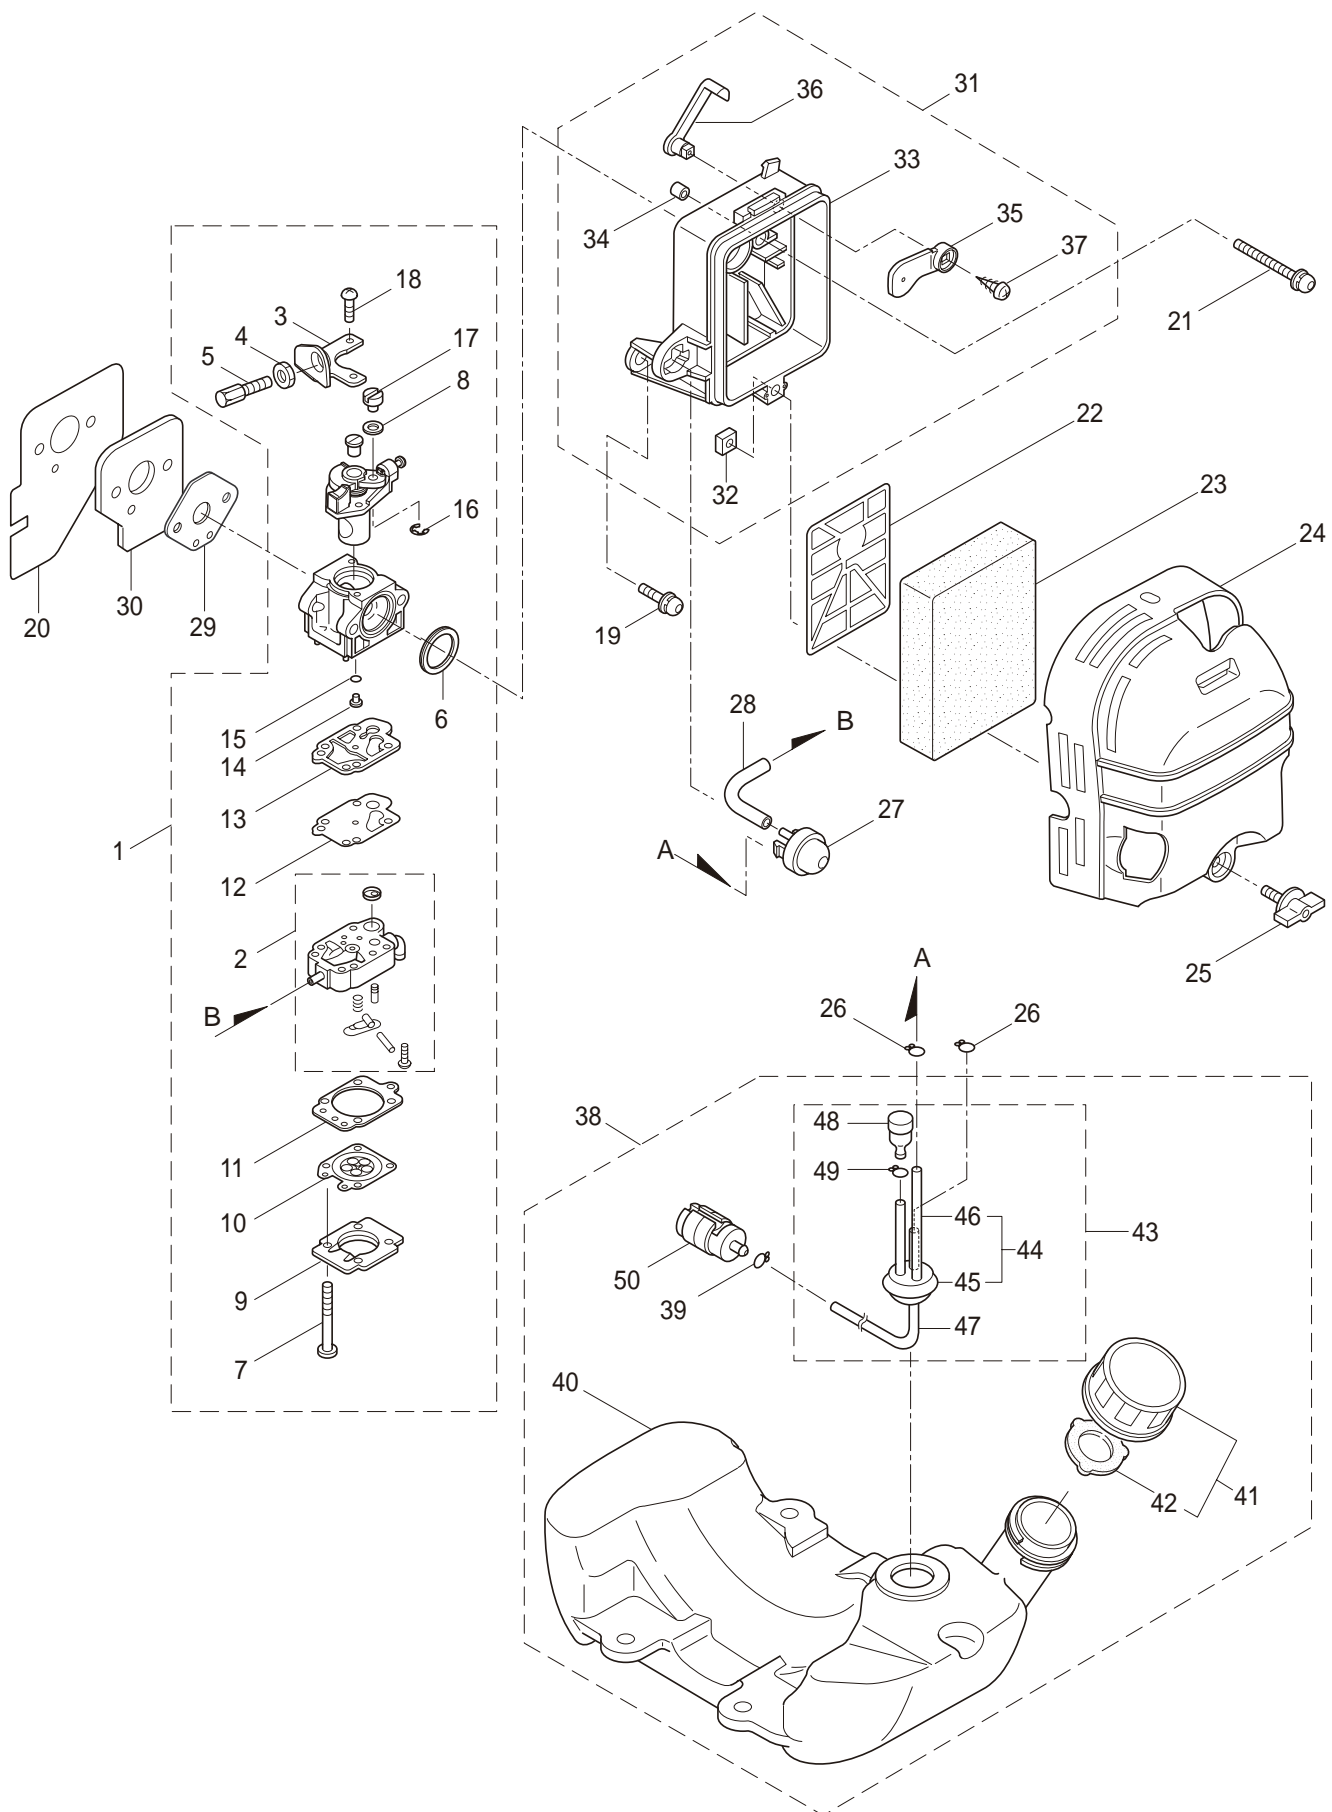

4. BCF4320H-RS
CARBURETOR, FUELTANK

Ref. No.	Part No.	Part Name	Q'ty	Remarks
4-1	282298	Carburetor Ass'y	1	Incl.2-18 New gasket required
4-2	283124	Pump Body	1	
4-3	264677	Bracket	1	
4-4	261878	Nut	1	
4-5	263994	Adapter	1	
4-6	261657	Packing	1	
4-7	263737	Screw	4	
4-8	264678	Washer	1	
4-9	263726	Cover Plate	1	
4-10	268501	Diaphragm,Meterring	1	
4-11	263727	Gasket	1	
4-12	262994	Diaphragm,Fuel Pump	1	
4-13	282576	Gasket	1	
4-14	283125	Main Jet	1	
4-15	261871	O-Ring	1	
4-16	261876	E-Ring	1	
4-17	261658	Swivel	1	
4-18	261875	Screw	2	
4-19	264807	Cap Screw	1	M5x16
4-20	283087	Gasket	1	
4-21	262720	Cap Screw	2	M5x55
4-22	282481	Plate	1	
4-23	282306	Element	1	
4-24	282307	CleanerCover	1	
4-25	281438	Knob	1	
4-26	261117	Clip	2	
4-27	282299	Pump	1	
4-28	282512	Fuel Pipe	1	
4-29	282301	Gasket	1	
4-30	283086	Divider	1	
4-31	282302	Case Ass'y	1	Incl.32-37
4-32	269423	Nut	1	
4-33	282303	Case Body	1	
4-34	282484	Sleeve	3	
4-35	282304	Valve	1	
4-36	282305	Lever	1	
4-37	269032	Screw	1	
4-38	283487	Fuel Tank Ass'y	1	Incl.39-50
4-39	261117	Clip	1	
4-40	282310	Fuel Tank	1	
4-41	269201	Fuel Tank Cap Ass'y	1	Incl.42
4-42	269377	Gasket	1	
4-43	282312	Fuel Pipe Ass'y	1	Incl.44-49
4-44	282313	Pipe Ass'y	1	Incl.45,46
4-45	268065	Grommet	1