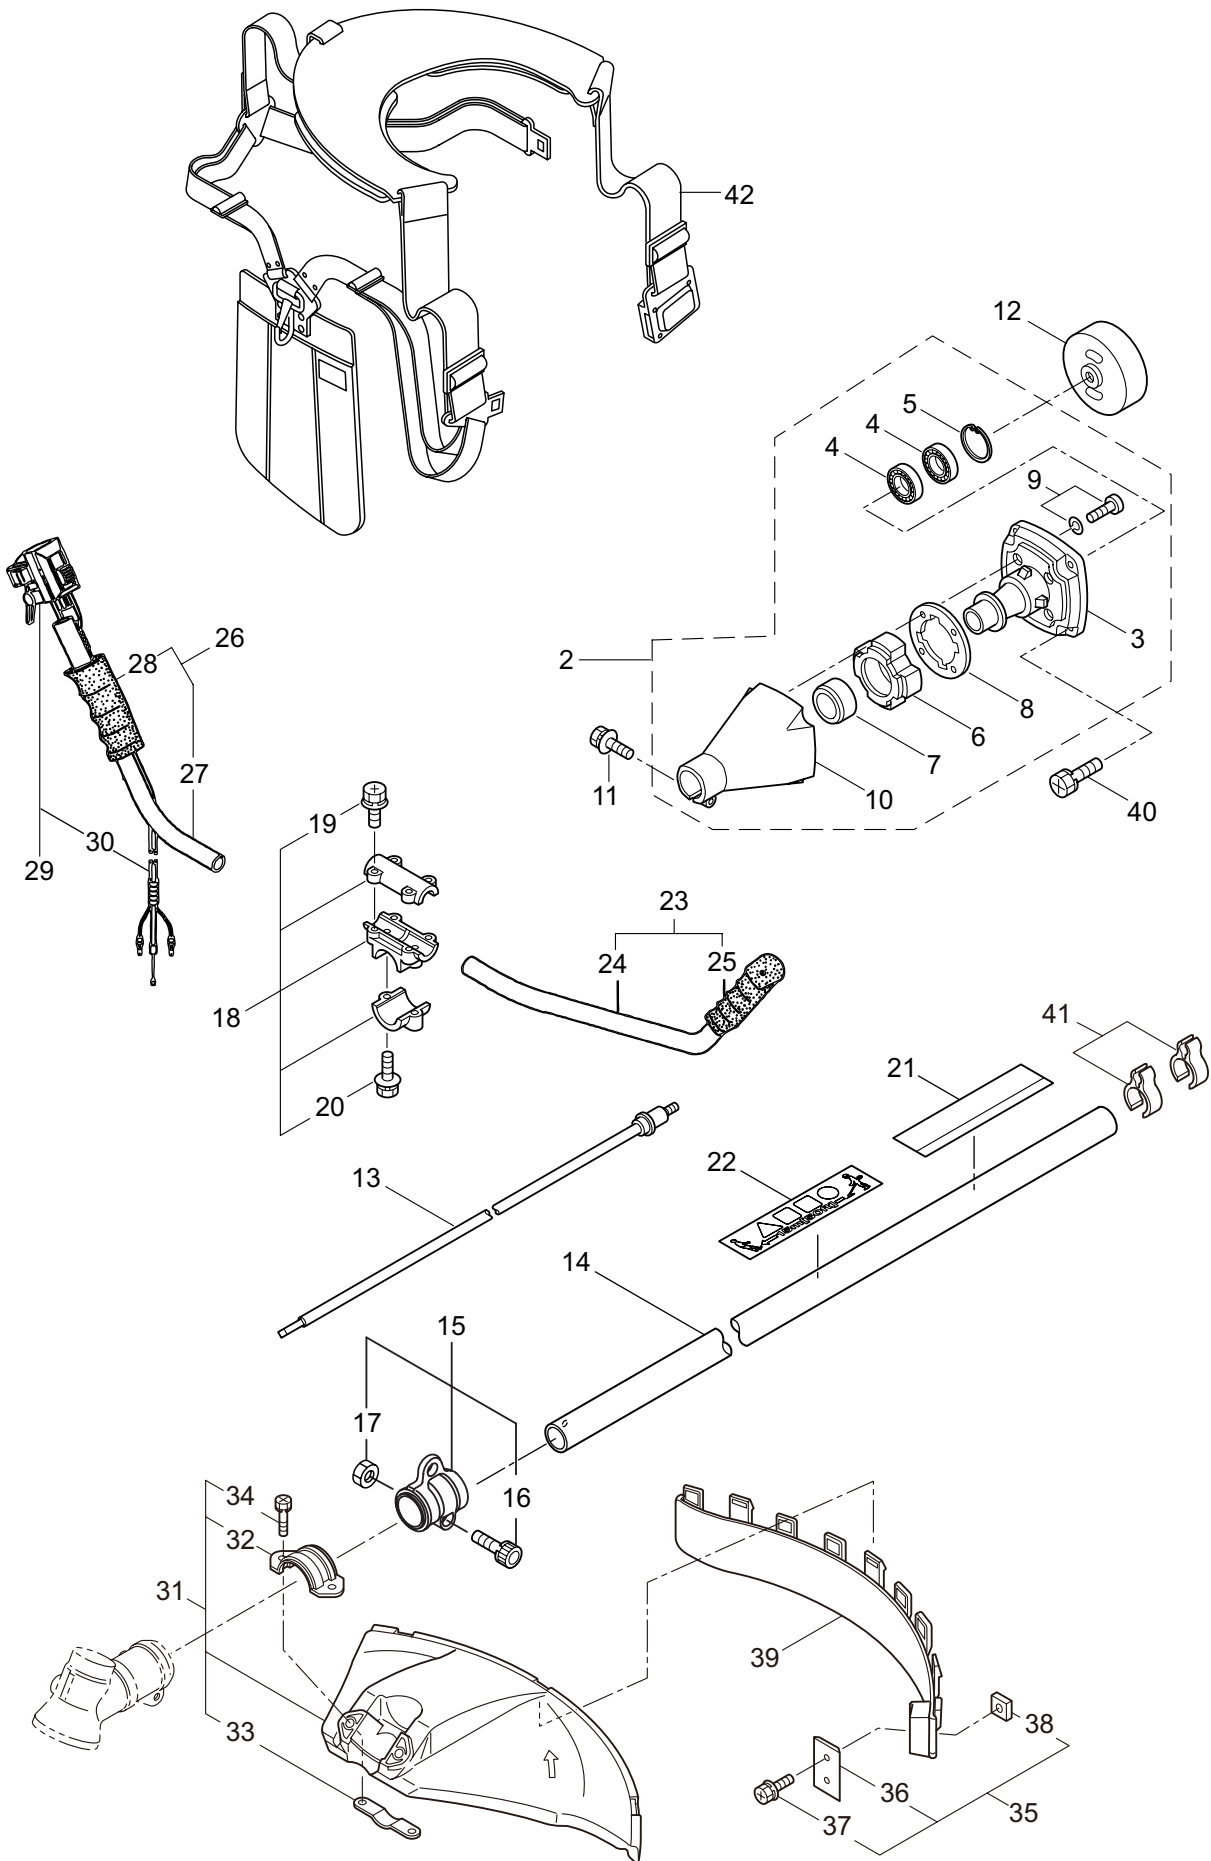

## CONTENTS

1. MAIN BODY .....	1 ~ 2
2. GEARCASE.....	3 ~ 4
3. ENGINE .....	5 ~ 8
4. CARBURETOR, FUEL TANK .....	9 ~ 12

2012. 01.

**MARUYAMA**

P/N 523338

1. BC4321H-RS  
MAIN BODY

Ref. No.	Part No.	Part Name	Q'ty	Remarks
1-1	366057	BC4321H-RS	1	
1-2	228329	Clutch Case Ass'y	1	Incl.3-10
1-3	227729	Bearing Case	1	
1-4	140474	Bearing	2	#6202ZZ
1-5	012380	Snap Ring	1	#35
1-6	217045	Buffer (A)	1	
1-7	217046	Buffer (B)	1	
1-8	217047	Washer	1	
1-9	092033	Screw	4	M5x15
1-10	227728	Driveshaft Tube Adapter	1	
1-11	092556	Bolt	1	M6x30
1-12	211203	Clutch Drum	1	
1-13	217897	Driveshaft Ass'y	1	
1-14	217900	Driveshaft Tube	1	
1-15	232696	Hanging Bracket Ass'y	1	Incl.16,17
1-16	232700	Bolt	1	M5x25
1-17	126993	Nut	1	M5
1-18	217638	Bracket Ass'y	1	Incl.19,20
1-19	092554	Bolt	4	M6x25
1-20	092556	Bolt	2	M6x30
1-21	232818	Label	1	BC4321H-RS
1-22	213750	Label	1	Caution
1-23	225236	Handle Ass'y-Left	1	Incl.24,25
1-24	225218	Handle	1	
1-25	217904	Handle Grip	1	
1-26	225237	Handle Ass'y-Right	1	Incl.27,28
1-27	225219	Handle	1	
1-28	217907	Handle Grip	1	
1-29	222152	Throttle Trigger	1	Incl.30
1-30	226573	Wire Ass'y	1	
1-31	228303	Safety Cover Ass'y	1	Incl.32-34
1-32	223179	Bracket	1	
1-33	223180	Threaded Bracket	1	
1-34	092555	Bolt	2	M6x30
1-35	230789	String Cutter Ass'y	1	Incl.36-38
1-36	230747	String Cutter	1	
1-37	817002	Bolt	1	M5x20
1-38	228325	Nut	1	
1-39	230748	Cover Extention	1	
1-40	092552	Bolt	4	M6x20
1-41	219161	Wire Guide	2	
1-42	228086	Hanging Strap Ass'y	1	