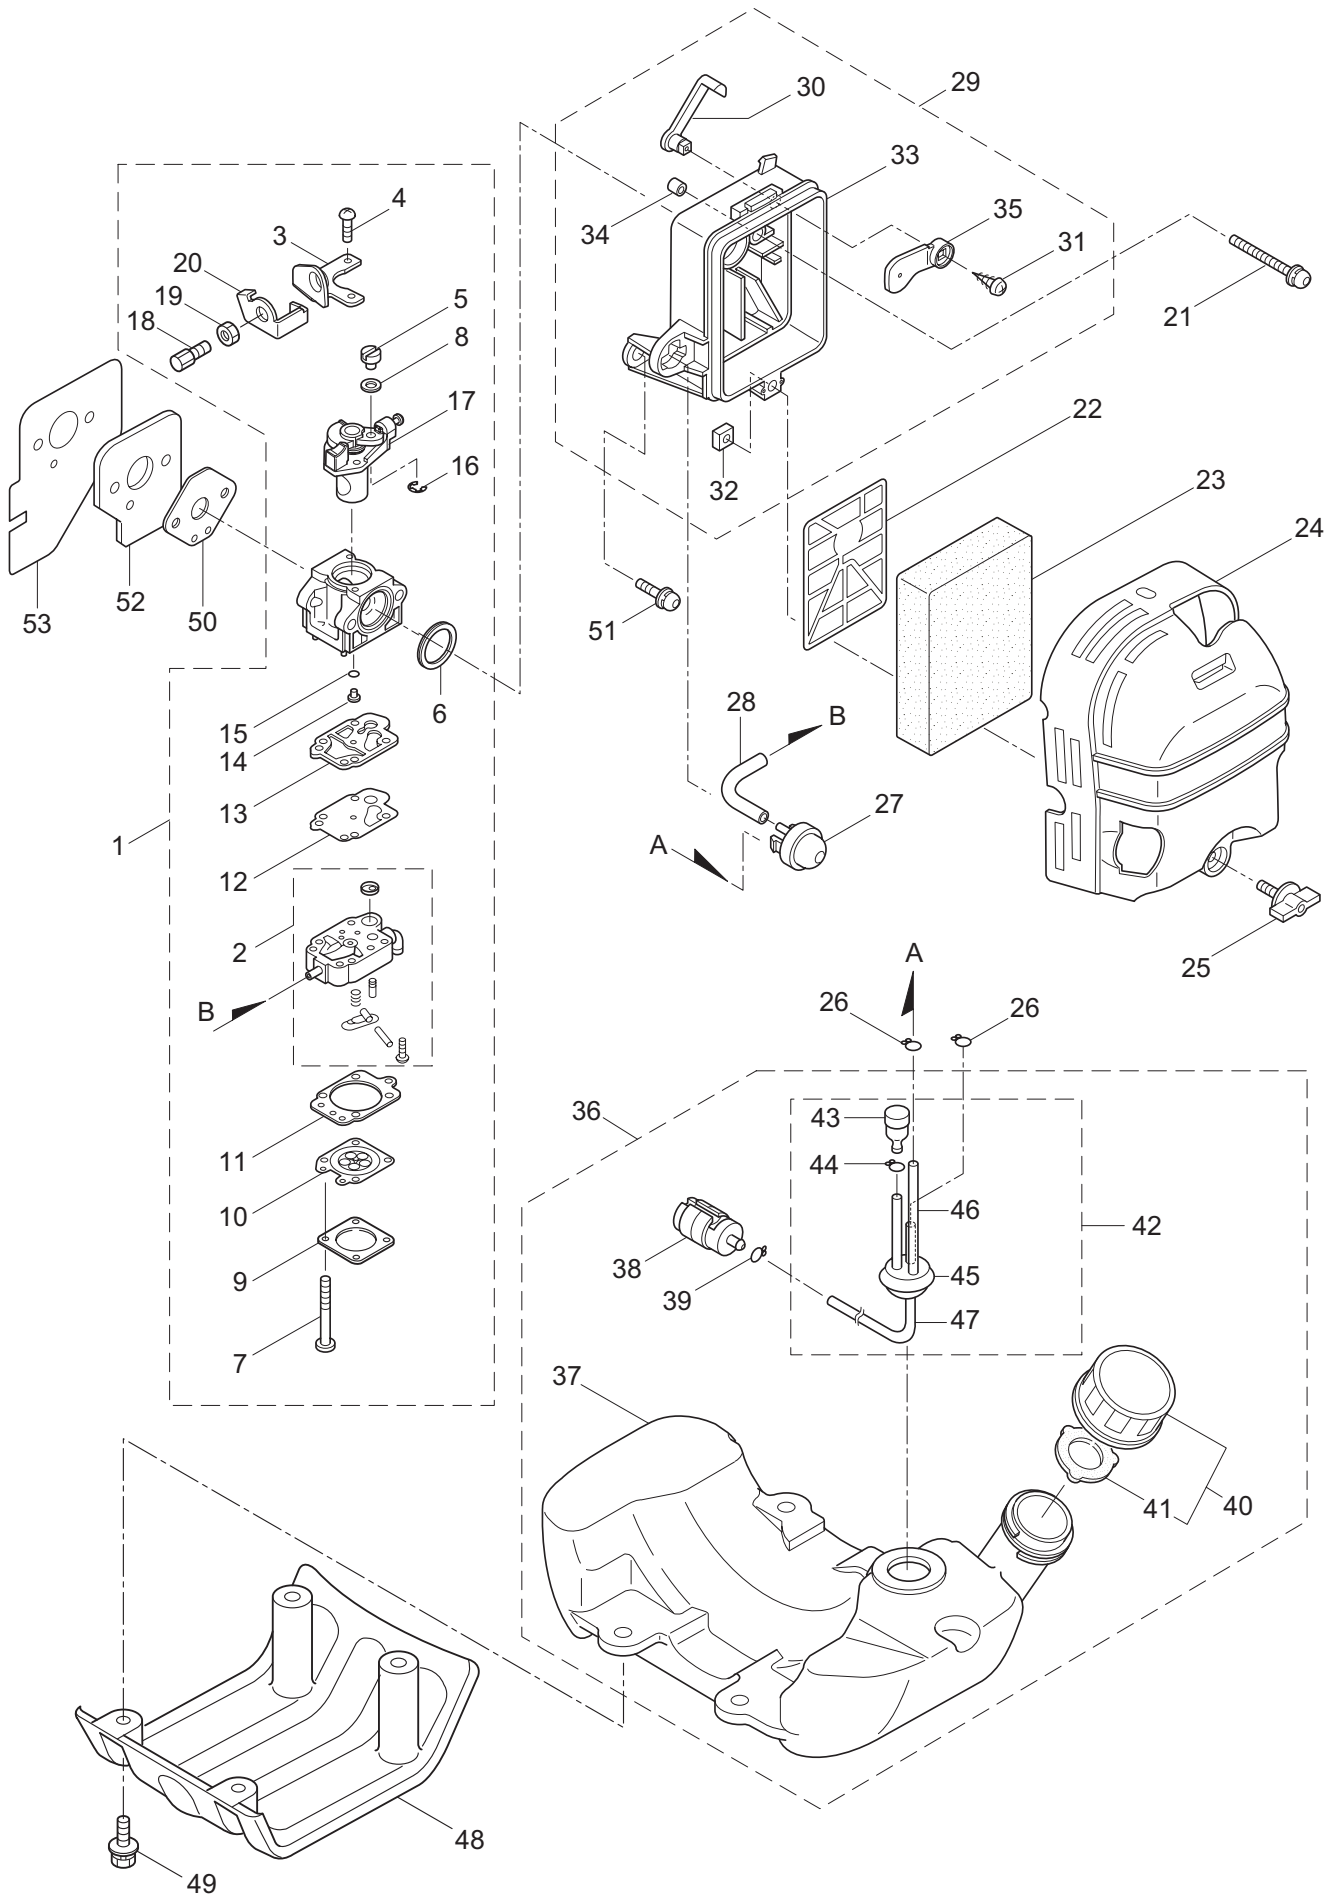

4. BC4321H-RS
CARBURETOR, FUEL TANK

Ref. No.	Part No.	Part Name	Q'ty	Remarks
4-1	288256	Carburetor Ass'y	1	Incl.2-20 New gasket required
4-2	283124	Pump Body	1	
4-3	264677	Bracket	1	
4-4	261875	Screw	2	
4-5	261658	Swivel	1	
4-6	261657	Packing	1	
4-7	263737	Screw	4	
4-8	264678	Washer	1	
4-9	263726	Cover Plate	1	
4-10	283905	Diaphragm, Meterring	1	
4-11	263727	Gasket	1	
4-12	262994	Diaphragm,Fuel Pump	1	
4-13	282576	Gasket	1	
4-14	283125	Main Jet	1	
4-15	261871	O-Ring	1	
4-16	261876	E-Ring	1	
4-17	287728	Throttle Valve	1	
4-18	265409	Adapter	1	
4-19	283936	Nut	1	M6
4-20	283935	Plate	1	
4-21	262720	Cap Screw	2	M5x55
4-22	282481	Plate	1	
4-23	282306	Element	1	
4-24	282307	Cleaner Cover	1	
4-25	281438	Knob	1	
4-26	261117	Clip	2	
4-27	282299	Pump	1	
4-28	282512	Fuel Pipe	1	
4-29	282302	Case Ass'y	1	Incl.30-35
4-30	282305	Lever	1	
4-31	269032	Screw	1	
4-32	269423	Nut	1	
4-33	282303	Case Body	1	
4-34	282484	Sleeve	3	
4-35	282304	Valve	1	
4-36	283487	Fuel Tank Ass'y	1	Incl.37-47
4-37	282310	Fuel Tank	1	
4-38	267328	Fuel Filter Ass'y	1	
4-39	261117	Clip	1	
4-40	281565	Fuel Tank Cap Ass'y	1	Incl.41
4-41	269377	Gasket	1	
4-42	282312	Fuel Pipe Ass'y	1	Incl.43-47
4-43	261590	Breather	1	
4-44	261117	Clip	1	
4-45	268065	Grommet	1