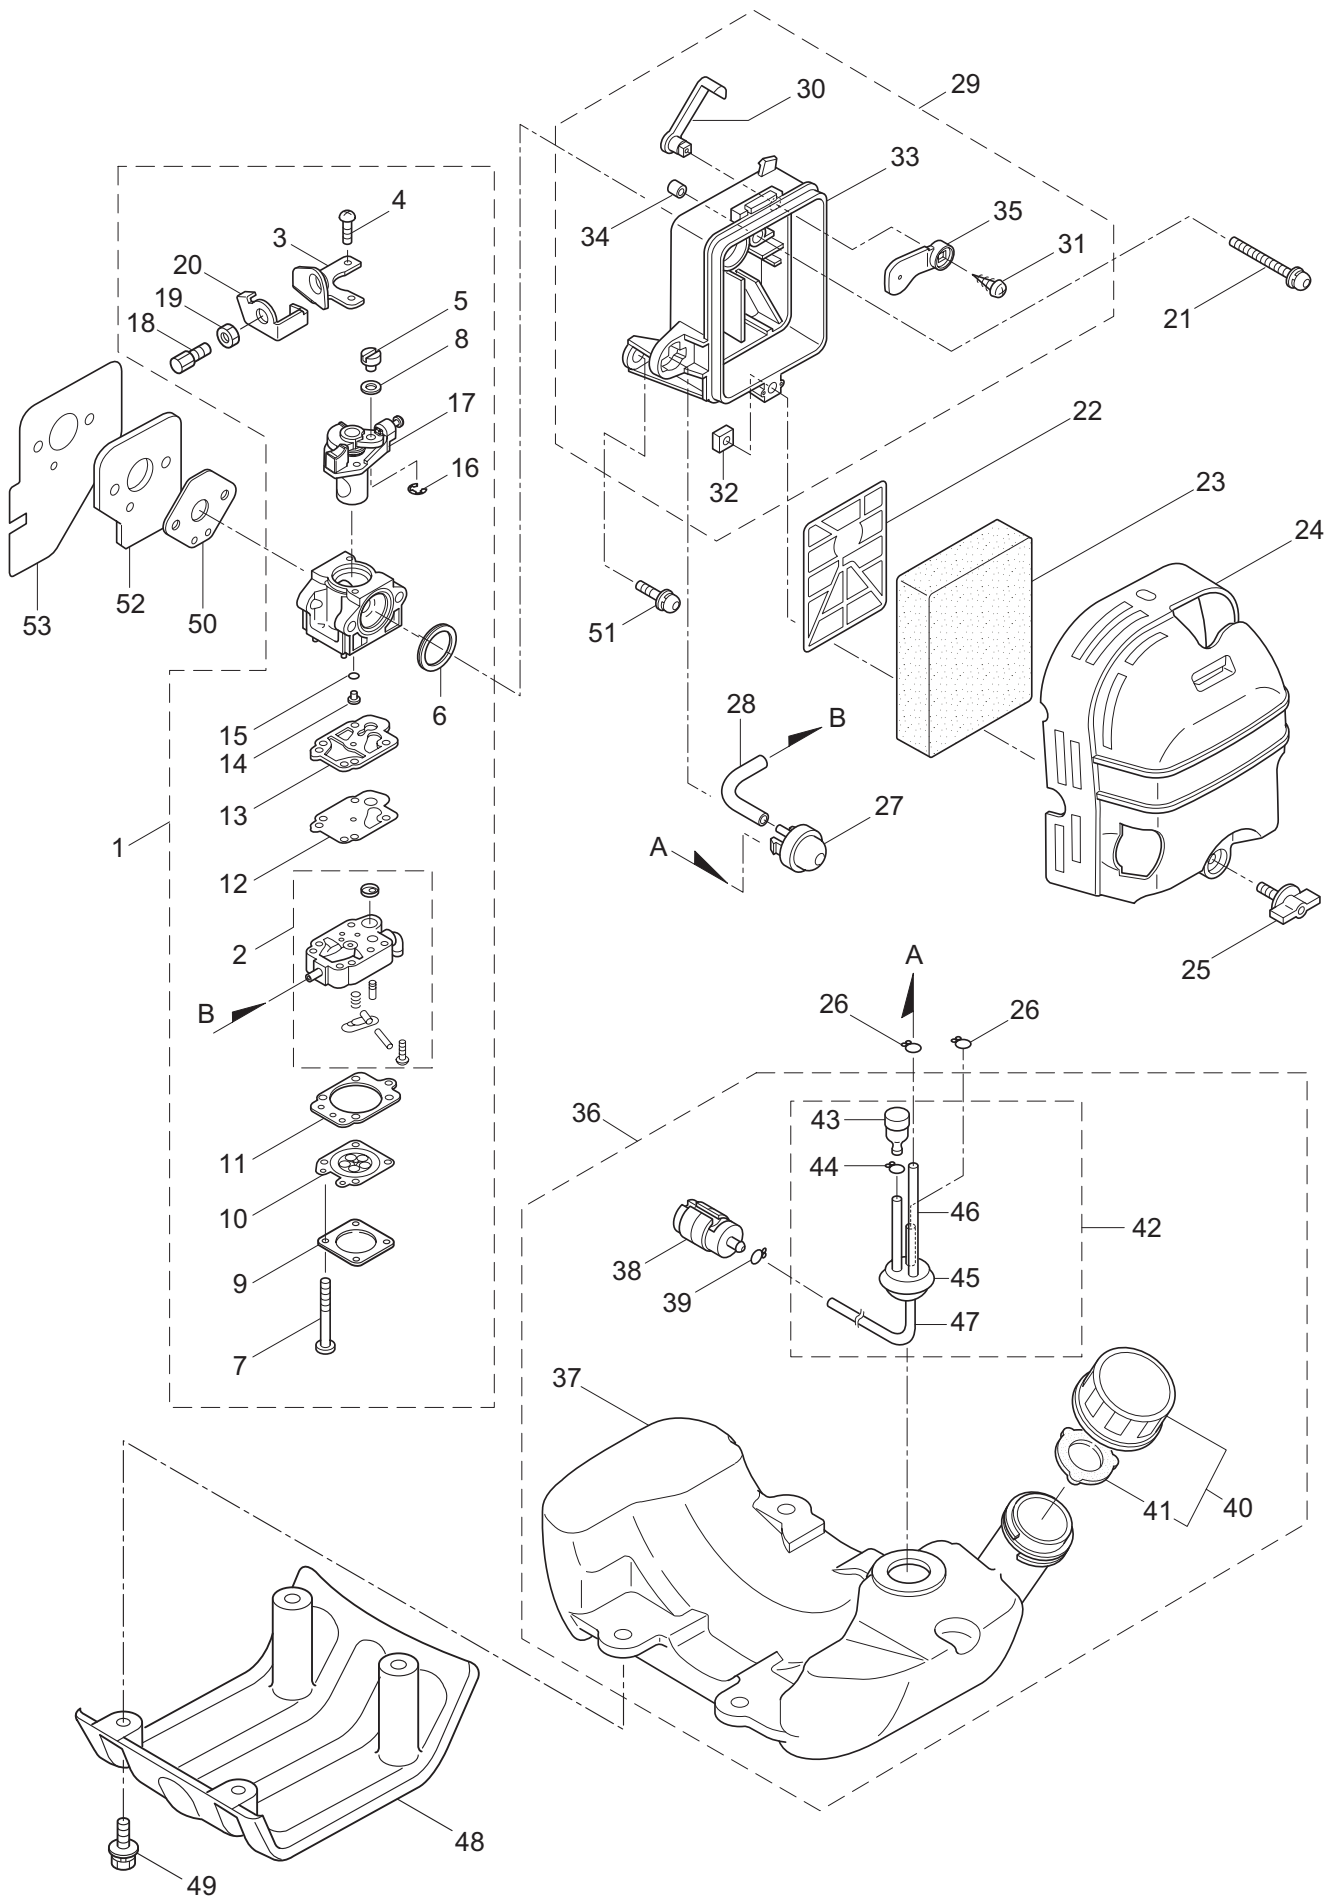

4. BC4321H-RS
CARBURETOR, FUEL TANK

Ref. No.	Part No.	Part Name	Q'ty	Remarks
4-46	282511	Return Pipe	1	
4-47	262649	Fuel Pipe	1	
4-48	285167	Stand	1	
4-49	281714	Cap Screw	4	M5x20
4-50	282301	Gasket	1	
4-51	264807	Cap Screw	1	M5x16
4-52	283086	Divider	1	
4-53	283087	Gasket	1