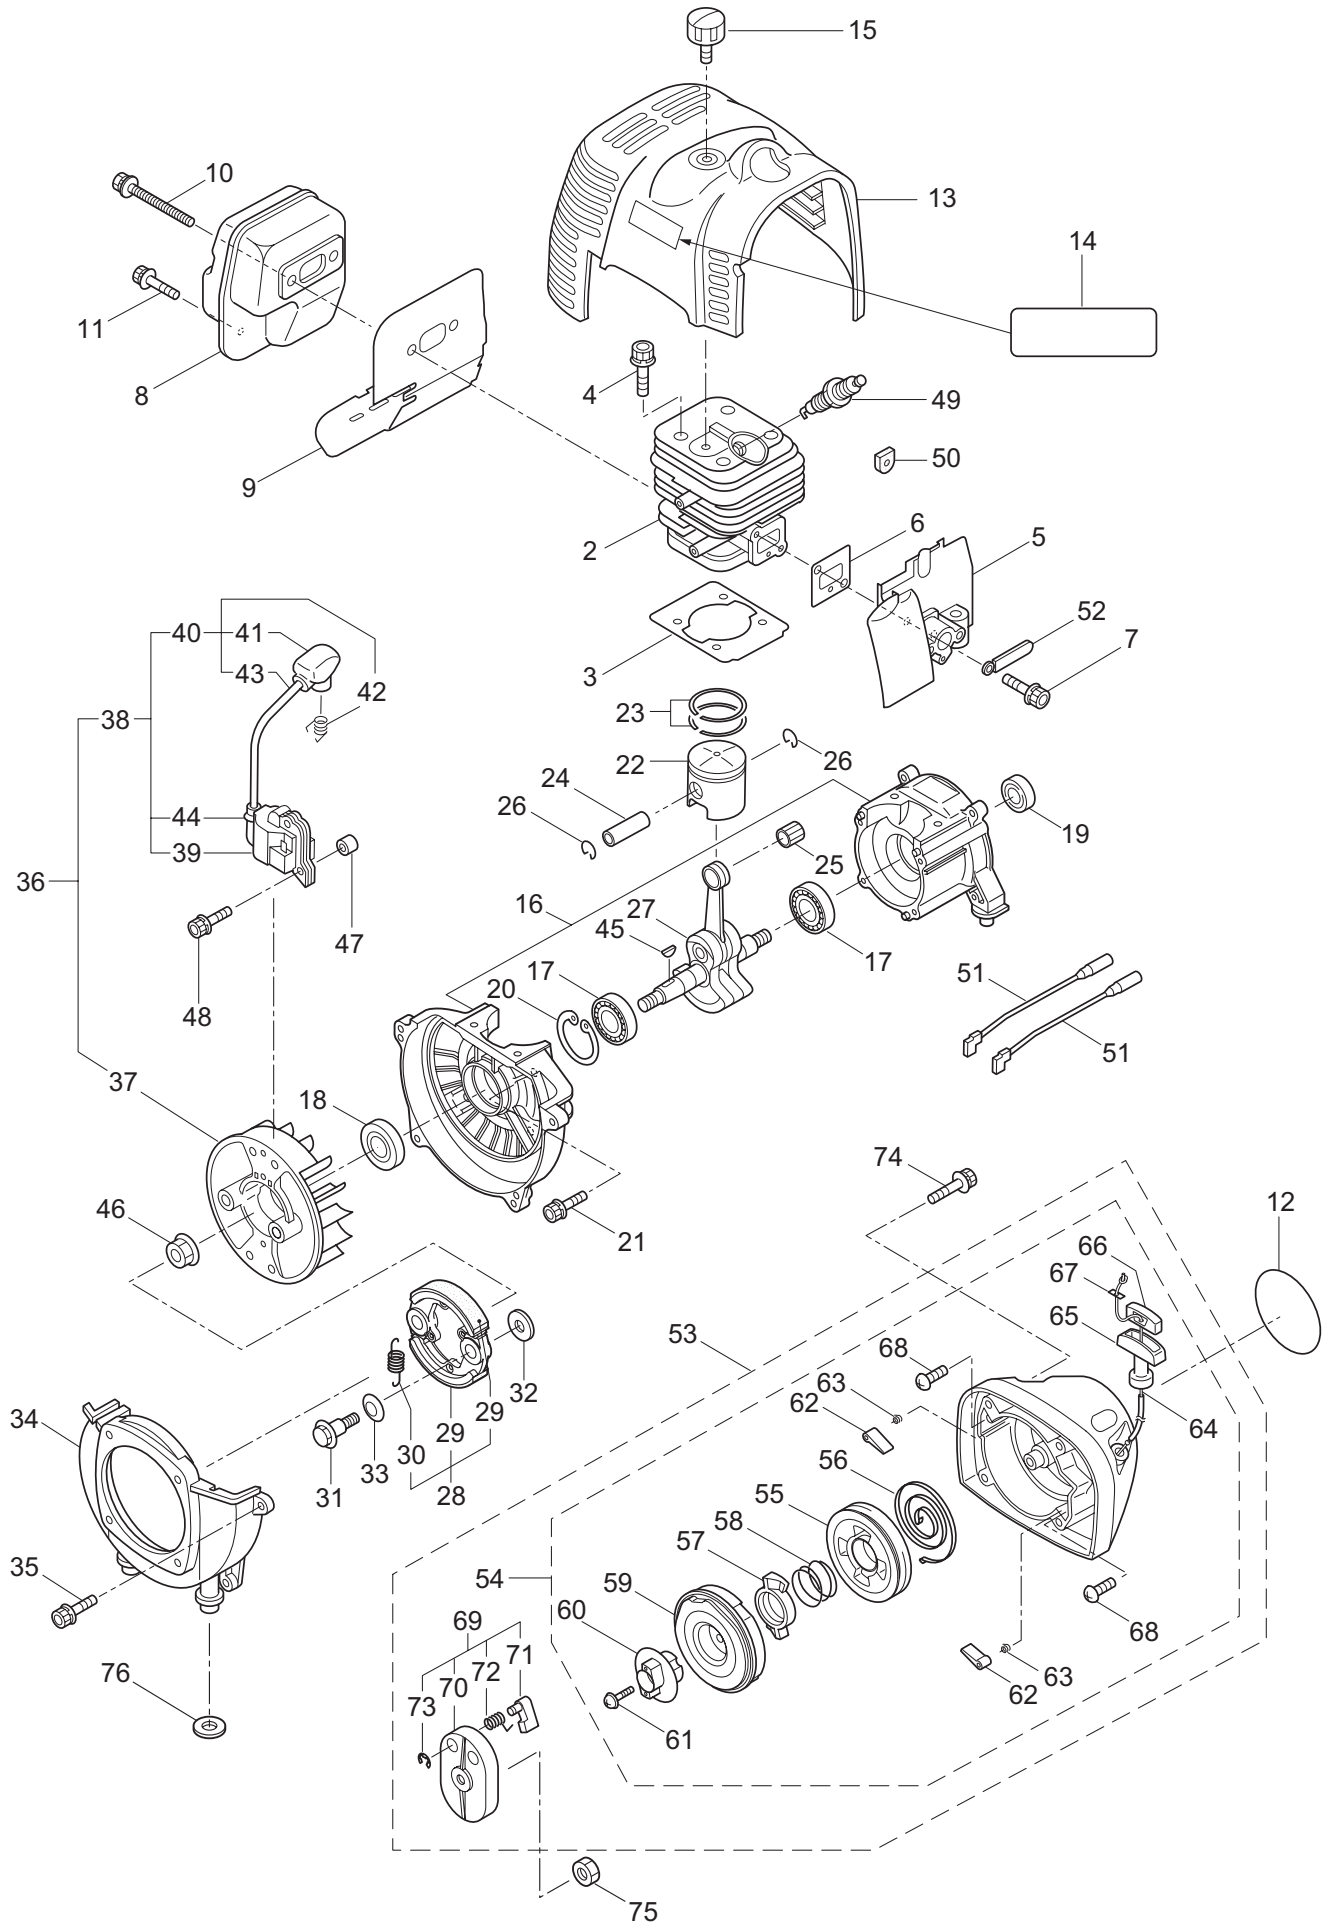

3. BC4321H-RS ENGINE

Ref. No.	Part No.	Part Name	Q'ty	Remarks
3-1	858918	Engine	1	NE420TH/10
3-2	282257	Cylinder	1	New gasket required
3-3	282259	Gasket	1	
3-4	261612	Cap Screw	4	M5x30
3-5	282261	Insulator	1	New gasket required
3-6	282262	Gasket	1	
3-7	267290	Cap Screw	2	M5x20
3-8	282264	Muffler Comp.	1	
3-9	282271	Gasket	1	
3-10	266713	Cap Screw	2	M5x60
3-11	283315	Screw	1	M5x12W-12
3-12	286910	Label	1	NE420
3-13	282274	Top Cover	1	
3-14	286912	Label	1	
3-15	262556	Knob	1	
3-16	282277	Crankcase	1	
3-17	262658	Bearing	2	#6202C3
3-18	262660	Oil Seal	1	TC15357
3-19	262565	Oil Seal	1	ISCD15257
3-20	012380	Snap Ring	1	#35
3-21	261612	Cap Screw	4	M5x30
3-22	265227	Piston	1	
3-23	262476	Piston Ring	2	(2)Required
3-24	262749	Piston Pin	1	
3-25	262659	Bearing,Needle	1	KTV111414EG01B2
3-26	262479	Clip,Piston Pin	2	
3-27	283038	Crankshaft/Conn.Rod Ass'y	1	
3-28	286905	Clutch Ass'y	1	Incl.29,30
3-29	286906	Clutch Shoe	2	(2)Required
3-30	286907	Spring, Clutch	1	
3-31	287091	Cap Screw	2	M8x1.25
3-32	262683	Washer	2	8x22xt1.2
3-33	262682	Wave Washer	2	
3-34	282285	Fan Cover	1	
3-35	261250	Cap Screw	4	M5x20
3-36	282287	Magneto Ass'y	1	Incl.37-44
3-37	282288	Rotor/Fan	1	
3-38	282289	Ignition Coil Ass'y	1	Incl.39-44
3-39	267572	Coil	1	
3-40	282290	Spark Plug Wire Ass'y	1	Incl.41-43
3-41	282292	Plug Boot	1	
3-42	261075	Connector	1	
3-43	282291	Spark Plug Wire	1	
3-44	261072	Cap	1	
3-45	261076	Woodruff Key	1	3x10