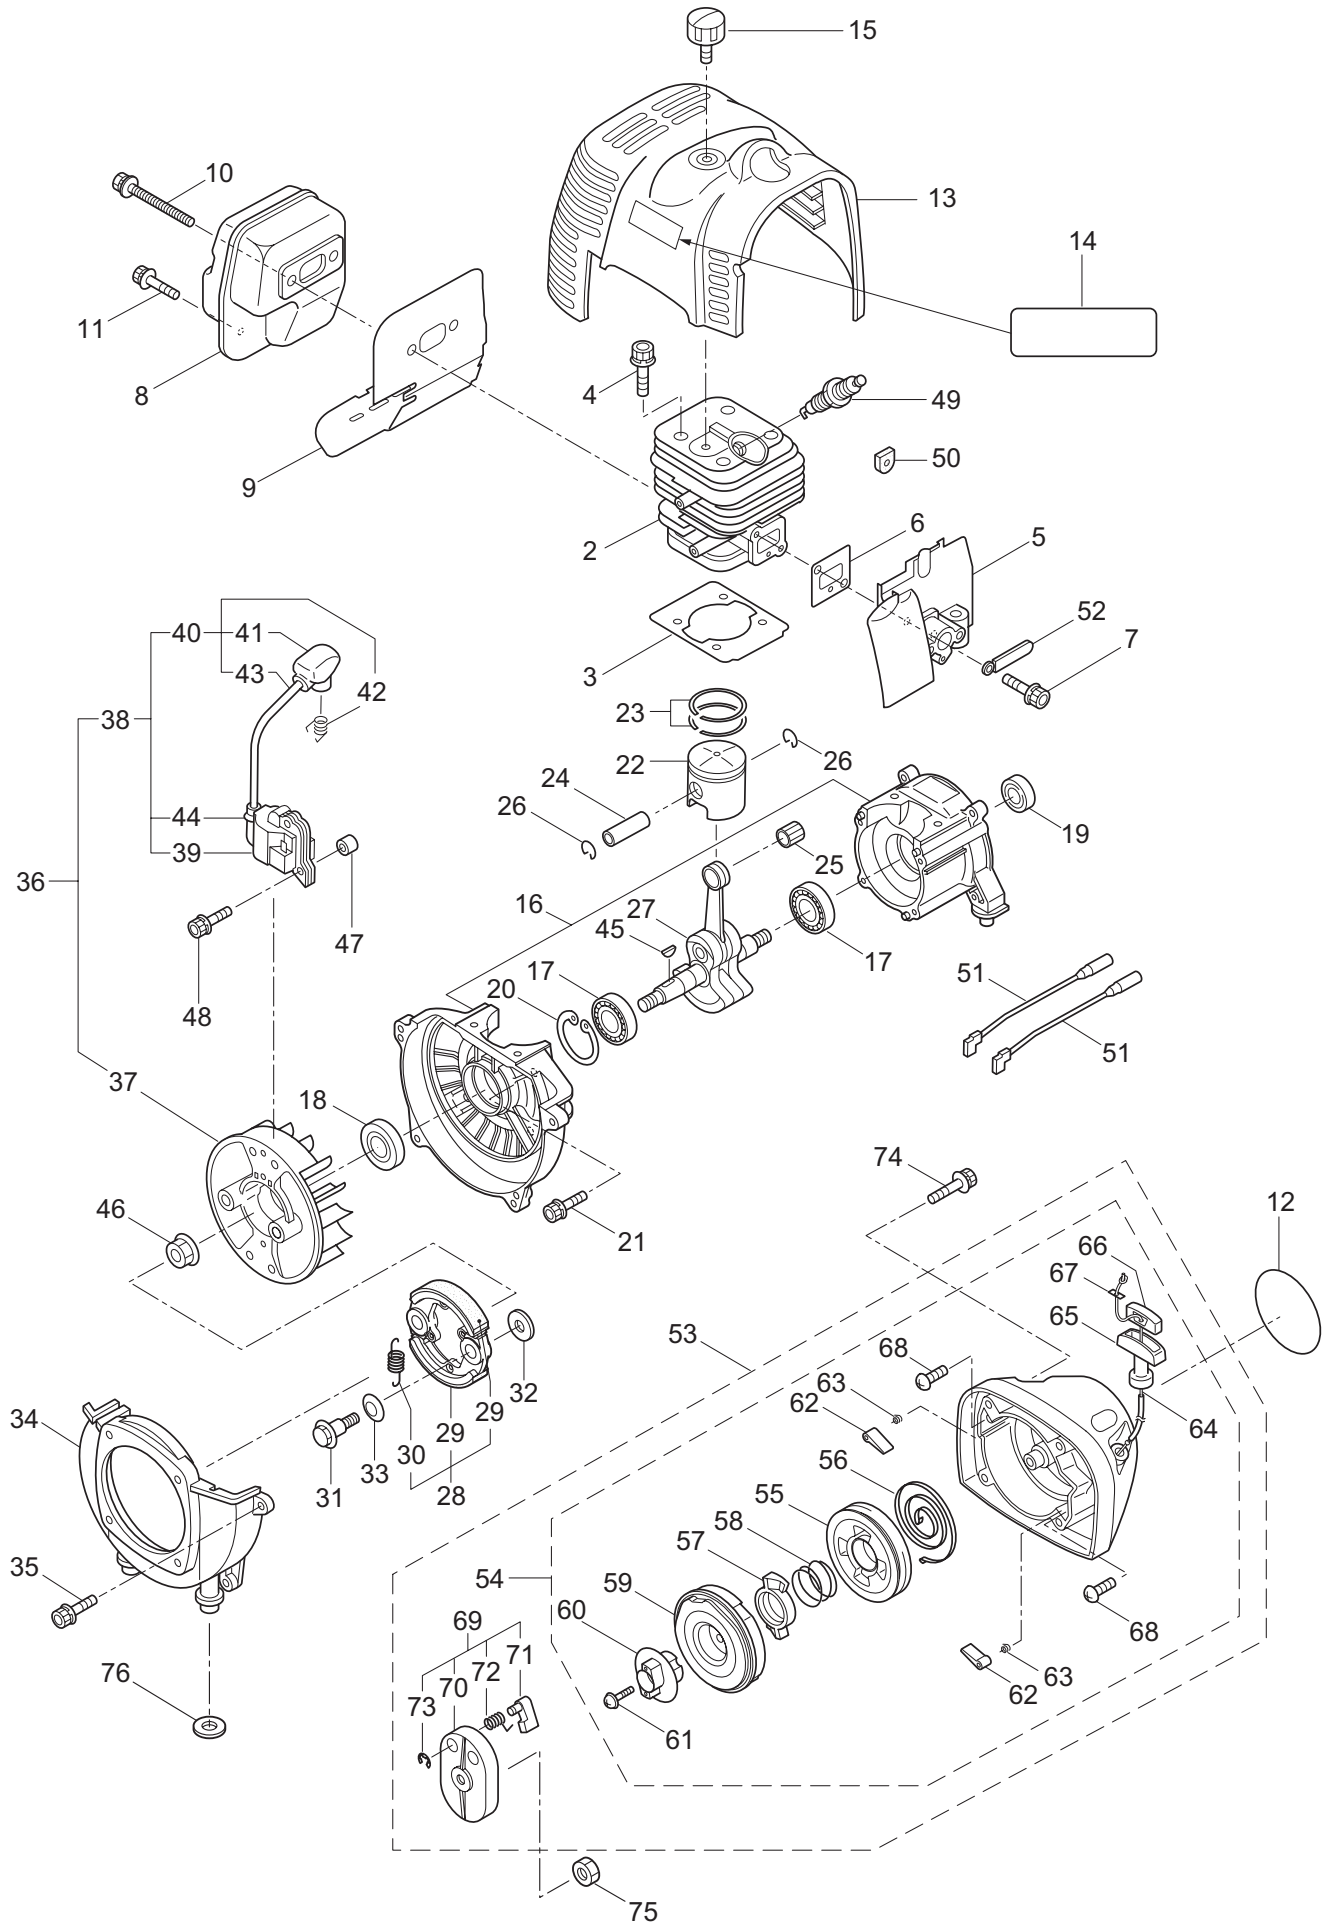

3. BC4321H-RS ENGINE

Ref. No.	Part No.	Part Name	Q'ty	Remarks
3-46	262731	Nut,Rotor	1	M10
3-47	280381	Spacer	2	
3-48	261256	Cap Screw	2	M4x25
3-49	261200	Spark Plug	1	NGK BPM6Y
3-50	281172	Grommet	1	
3-51	267492	Lead	2	130L
3-52	264588	Clamp	1	
3-53	282294	Recoil Starter Ass'y	1	Incl.54-73
3-54	282295	Starter Ass'y	1	Incl.55-68
3-55	280994	Pulley	1	
3-56	280995	Spiral Spring	1	
3-57	280996	Pawl	1	
3-58	280997	Return Spring	1	
3-59	283123	Spring Comp.	1	
3-60	280999	Plate	1	
3-61	281000	Set Screw	1	
3-62	281001	Pawl	2	
3-63	281002	Return Spring	2	
3-64	281004	Starter Rope	1	
3-65	262633	Starter Grip	1	
3-66	262981	Cap	1	
3-67	281005	Rope Stopper	1	
3-68	282622	Screw	2	
3-69	282623	Starter Pulley Ass'y	1	Incl.70-73
3-70	282282	Starter Pulley	1	
3-71	262636	Pawl	2	
3-72	262637	Return Spring	2	
3-73	262638	E-Ring	2	
3-74	261607	Cap Screw	4	M5x16
3-75	126990	Nut	1	M8
3-76	285735	Packing	4