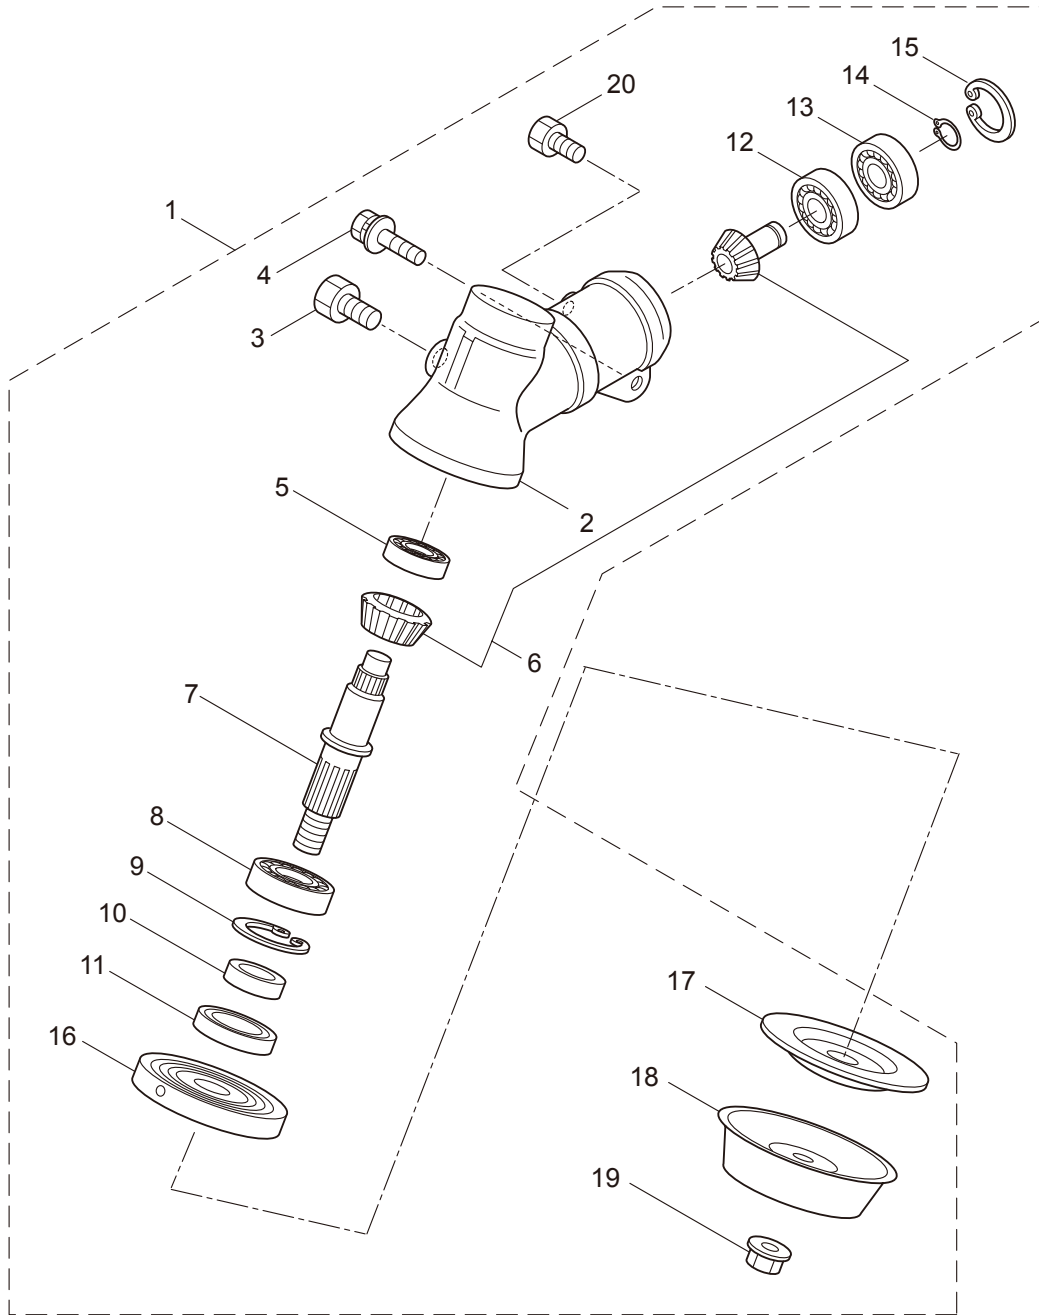

2. BC4321H-RS
GEAR CASE

Ref. No.	Part No.	Part Name	Q'ty	Remarks
2-1	231846	Gearcase Ass'y	1	Incl.2-20
2-2	219646	Gearcase	1	
2-3	089101	Bolt	1	M8x10
2-4	092556	Bolt	1	M6x30
2-5	210560	Bearing	1	#609
2-6	227102	Gear Set	1	
2-7	229099	Blade Shaft	1	
2-8	022009	Bearing	1	#6002
2-9	016732	Snap Ring	1	#32
2-10	212394	Collar	1	15x22x8L
2-11	211818	Oil Seal	1	D22 32 6
2-12	014490	Bearing	1	#6000
2-13	106933	Bearing	1	#6000Z
2-14	014210	Snap Ring	1	#10
2-15	054676	Snap Ring	1	#26
2-16	217060	Boss Adapter	1	
2-17	231847	Clamping Washer	1	
2-18	230849	Stabilizer	1	
2-19	227961	Blade Locking Nut	1	
2-20	089747	Bolt	1	M6x12
2-21	228008	Box Spanner	1	
2-22	022865	Double-ended Wrench	1	8x10
2-23	210181	Lever Handle	1	3.5x170L
2-24	211337	Grease Tube	1	
2-25	232712	Instruction Manual	1