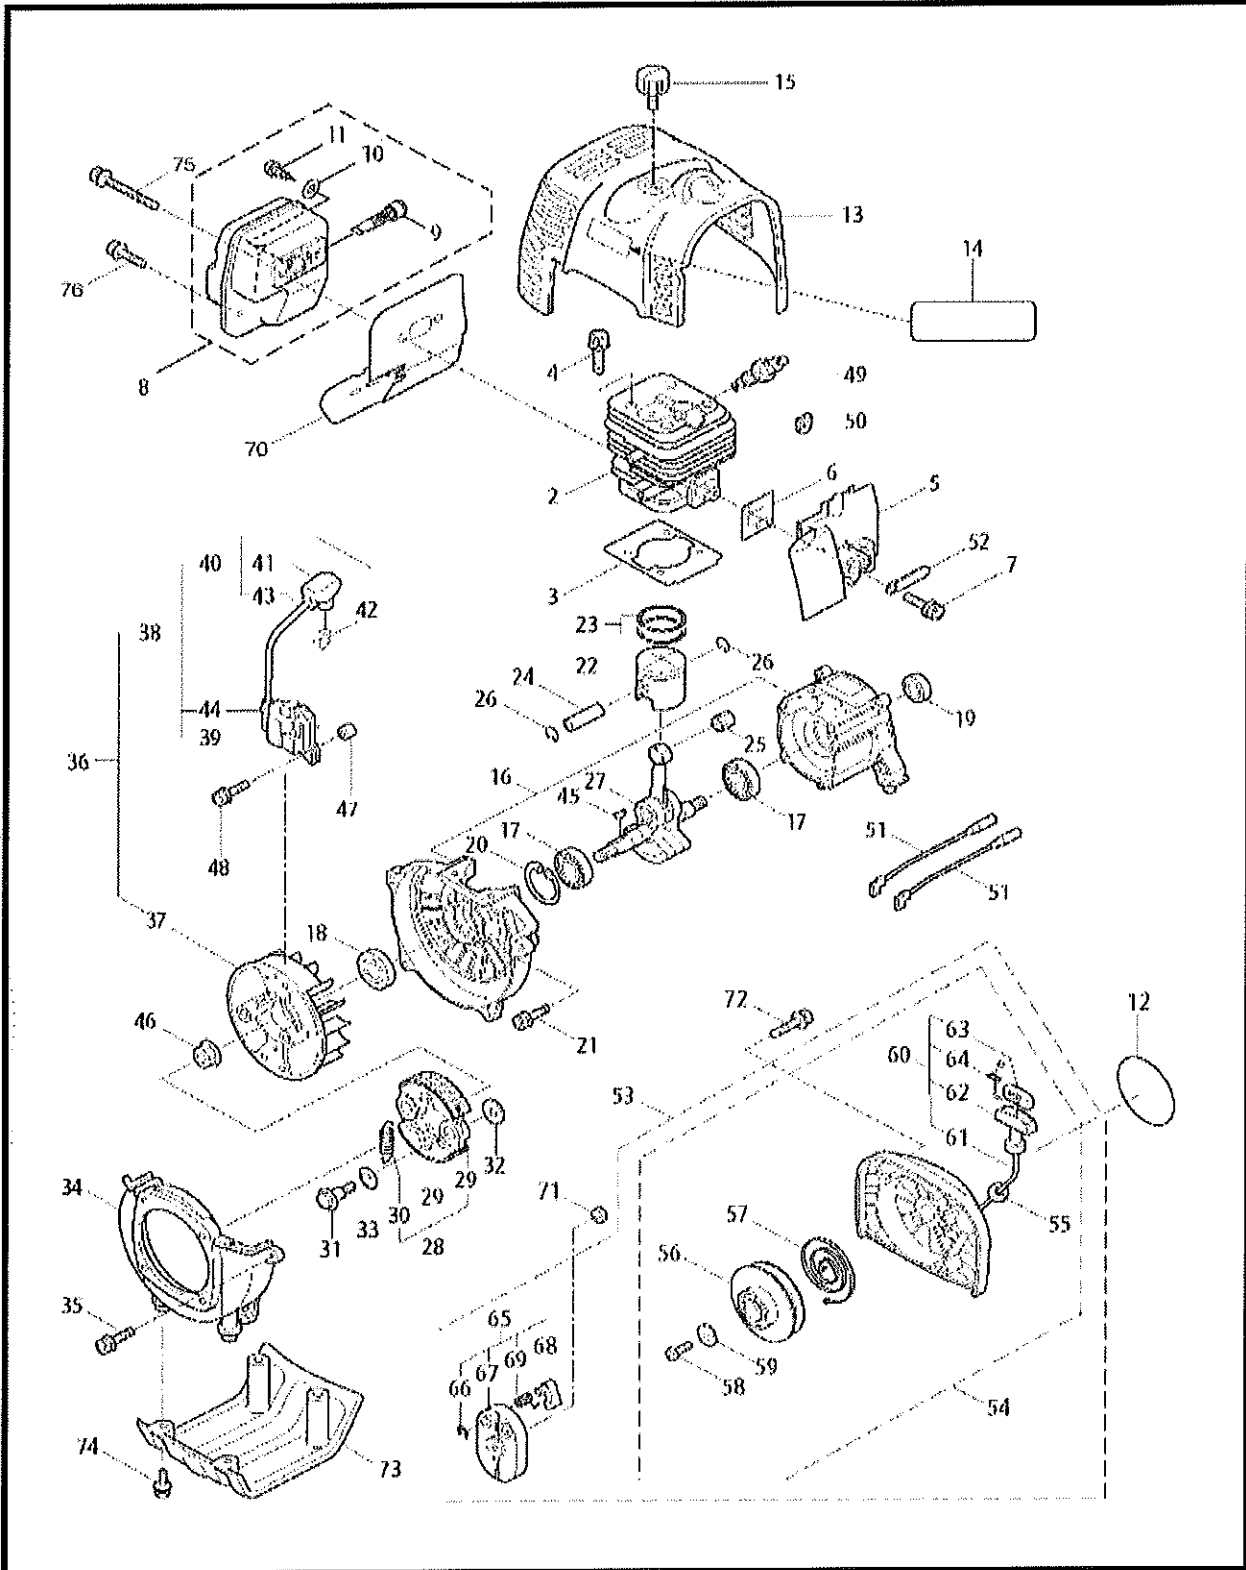

6 ILLUSTRATED PARTS LIST
BC4250H

ENGINE

REF #	PART #	DESCRIPTION	Q'TY.	NOTES
2	282257	Cylinder	1	New gasket required
3	282259	Gasket	1	
4	261612	Cap Screw	4	M5x30
5	282261	Insulator	1	New gasket required
6	282262	Gasket	1	
7	267290	Cap Screw	2	M5x20
8	283875	Muffler Assy.	1	Incl.9-11
9	262395	Spark Arrester	1	
10	284052	Washer	1	M3
11	089530	Tapping Screw	1	M3x10
12	283573	Label	1	MARUYAMA NE420
13	282274	Top Cover	1	
14	281759	Label	1	MUS MARUYAMA
15	262556	Knob	1	
16	282277	Crankcase	1	
17	262658	Bearing	2	#6202C3
18	262660	Oil Seal	1	TC15357
19	262565	Oil Seal	1	ISCD15257
20	012380	Snap Ring	1	#35
21	261612	Cap Screw	4	M5x30
22	265227	Piston	1	
23	262476	Piston Ring	2	(2) Required
24	262749	Piston Pin	1	
25	262659	Needle Bearing	1	KTV111414EG01B2
26	262479	Clip, Piston Pin	2	
27	283038	Crankshaft / Conn.Rod Assy.	1	
28	282743	Clutch Assy.	1	Incl.29,30
29	282624	Clutch Shoe	2	(2)required
30	263617	Spring,Clutch	1	2.3-44.8L
31	282321	Cap Screw	2	M8x1.25
32	262683	Washer	2	8x22xt1.2
33	262682	Wave Washer	2	
34	282285	Fan Cover	1	
35	261250	Cap Screw	4	M5x20
36	282287	Magneto Assy.	1	Incl.37-44
37	282288	Rotor/Fan	1	
38	282289	Ignition Coil Assy.	1	Incl.39-44
39	267572	Coil	1	
40	282290	Spark Plug Wire Assy.	1	Incl.41-43
41	282292	Plug Boot	1	
42	261075	Connector	1	
43	282291	Spark Plug Wire	1	
44	261072	Cap	1	
45	261076	Woodruff Key	1	3x10