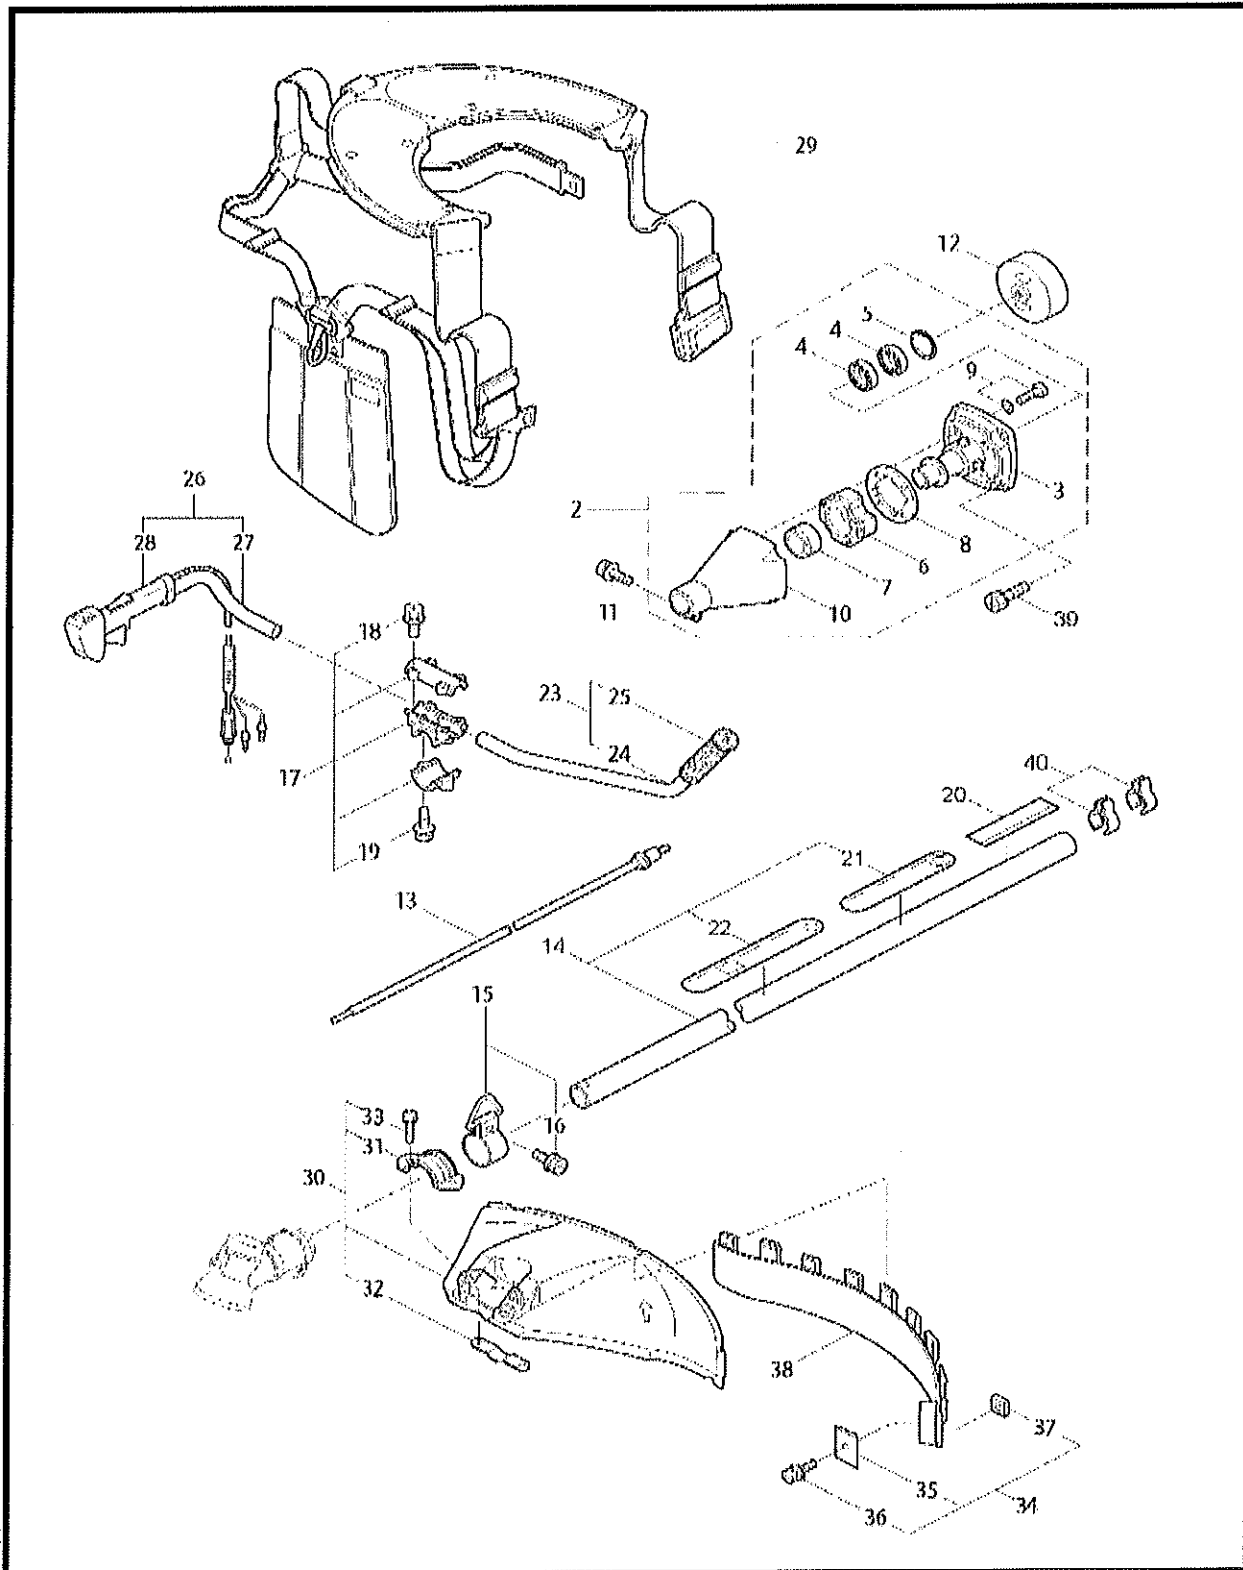

Maruyama. *E x t r a o r d i n a r y .*

**2** ILLUSTRATED PARTS LIST  
BC4250H

**MAIN BODY**

<b>REF #</b>	<b>PART #</b>	<b>DESCRIPTION</b>	<b>Q'TY.</b>	<b>NOTES</b>
2	228329	Clutch Case Assy.	1	Incl.3-10
3	227729	Bearing Case	1	
4	140474	Bearing	2	#620ZZ
5	012380	Snap Ring	1	#35
6	217045	Buffer (A)	1	
7	217046	Buffer (B)	1	
8	217047	Washer	1	
9	092033	Screw	4	M5x15
10	227728	Driveshaft Tube Adapter	1	
11	092556	Bolt	1	M6x30
12	211203	Clutch Drum	1	
13	217897	Driveshaft Assy.	1	
14	220082	Driveshaft Tube Assy.	1	Incl.21,22
15	217850	Hanging Bracket Assy.	1	Incl.16
16	092548	Bolt	1	M5x15
17	217638	Bracket Assy.	1	Incl.18,19
18	092554	Bolt	4	M6x25
19	092556	Bolt	2	M6x30
20	229116	Label	1	BC4250H
21	221501	Label	1	Warning
22	221502	Label	1	Caution
23	228398	Handle Assy.-Left	1	Incl.24,25
24	228399	Handle (A)	1	
25	226512	Grip	1	
26	229074	Handle Assy.-Right	1	Incl.27,28
27	228401	Handle (B)	1	
28	229005	Throttle Trigger	1	
29	998384	Full Support Harness	1	
30	228303	Safety Cover Assy.	1	Incl.31-33
31	223179	Bracket	1	
32	223180	Threaded Bracket	1	
33	092555	Bolt	2	M6x30
34	228301	Cutter Assy.	1	Incl.35-37
35	227823	Cutter	1	
36	817002	Bolt	1	M5x20
37	228325	Nut	1	
38	227812	Extension	1	
39	092552	Bolt	4	M6x20
40	219161	Wire Guide	2	