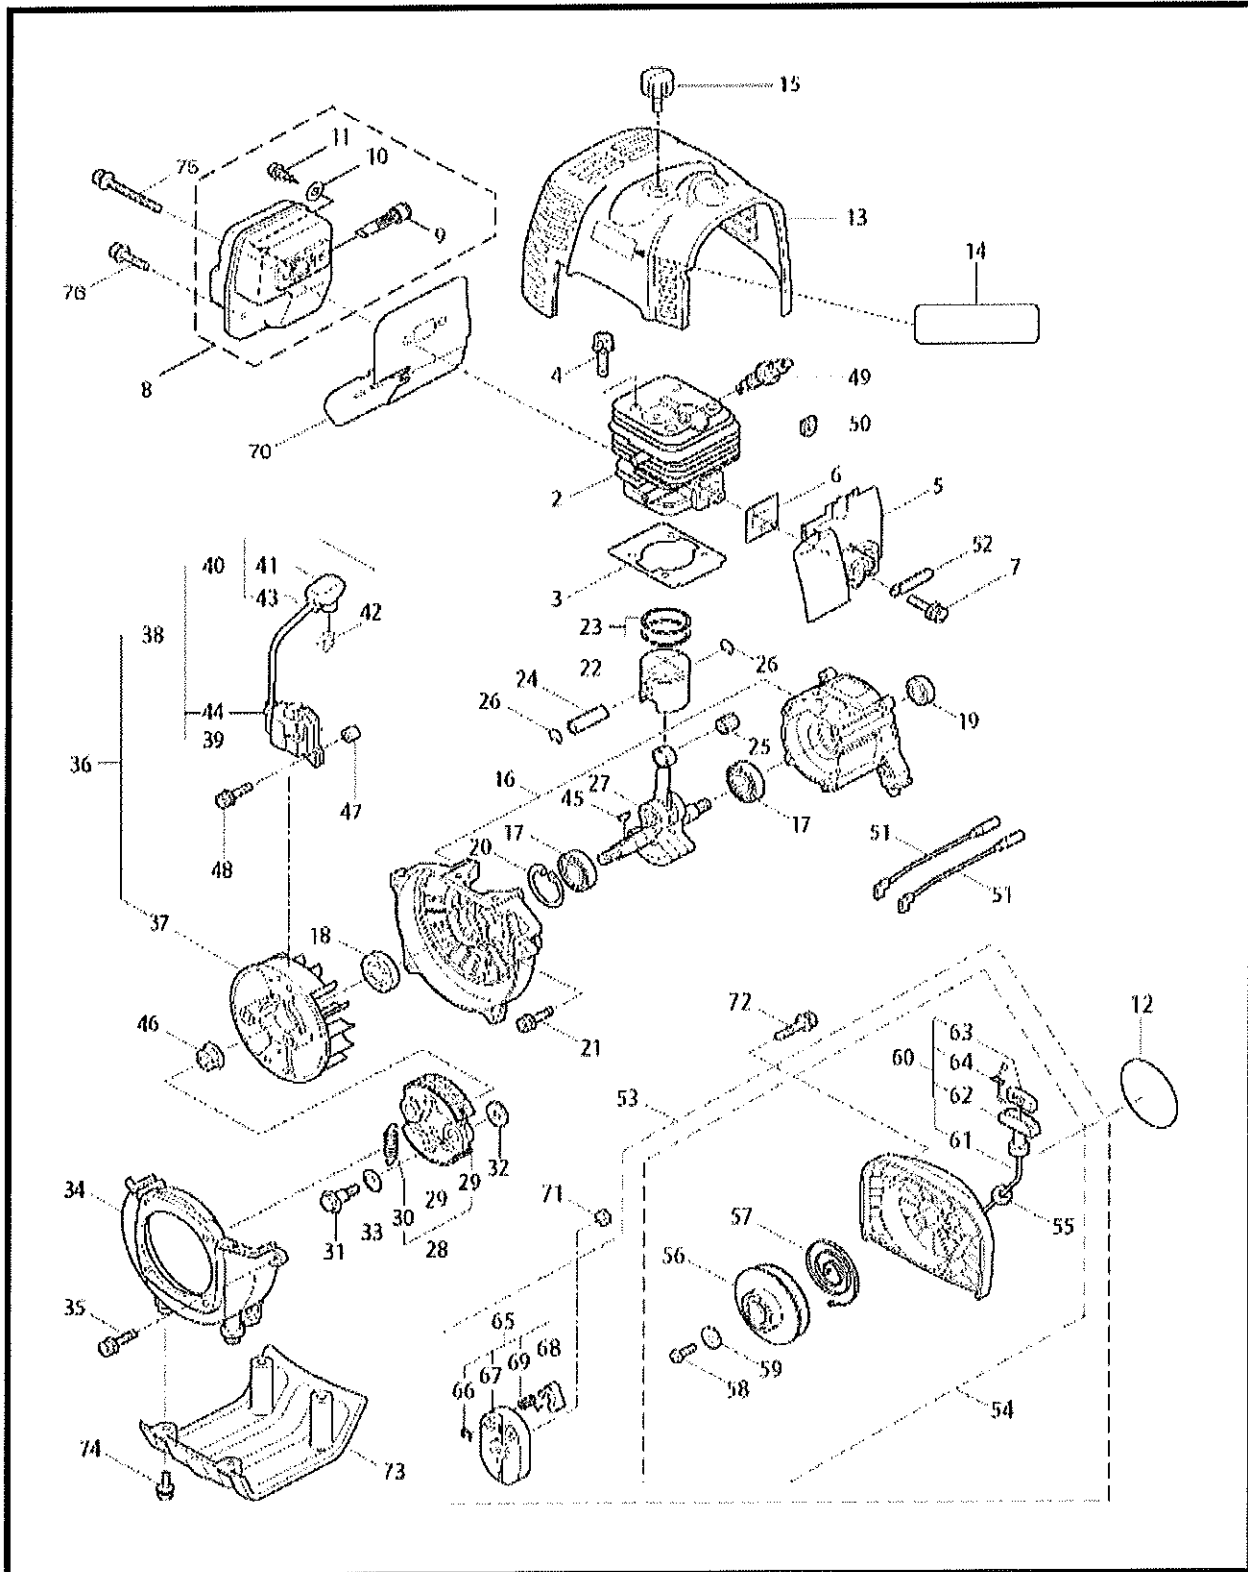

8 ILLUSTRATED PARTS LIST
BC4250H

ENGINE

REF #	PART #	DESCRIPTION	Q'TY.	NOTES
46	262731	Nut, Rotor	1	M10
47	280381	Spacer	2	
48	261256	Cap Screw	2	M4x25
49	261200	Spark Plug	1	NGK BPM6Y
50	281172	Grommet	1	
51	267492	Lead	2	130L
52	264588	Clamp	1	
53	282717	Recoil Starter Assy.	1	Incl.54-69
54	282499	Starter Assy.	1	Incl.55-64
55	280548	Collar	1	
56	282720	Reel	1	
57	282721	Spiral Spring	1	
58	282722	Set Screw	1	
59	282723	Washer	1	
60	282724	Starter Rope Assy.	1	Incl.61-64
61	282725	Starter Rope	1	
62	282726	Starter Grip	1	
63	282728	Cap	1	
64	282187	Stopper	1	
65	282718	Starter Pulley Assy.	1	Incl.66-69
66	282759	E-Ring	1	
67	282729	Starter Pulley	1	
68	282730	Pawl	1	
69	282758	Return Spring	1	
70	282271	Gasket	1	
71	081040	Nut	1	M8
72	267191	Cap Screw	4	M5x16
73	282317	Stand	1	
74	281714	Cap Screw	4	M5x20
75	266713	Cap Screw	2	M5x60
76	283315	Screw	1	M5x12W-12