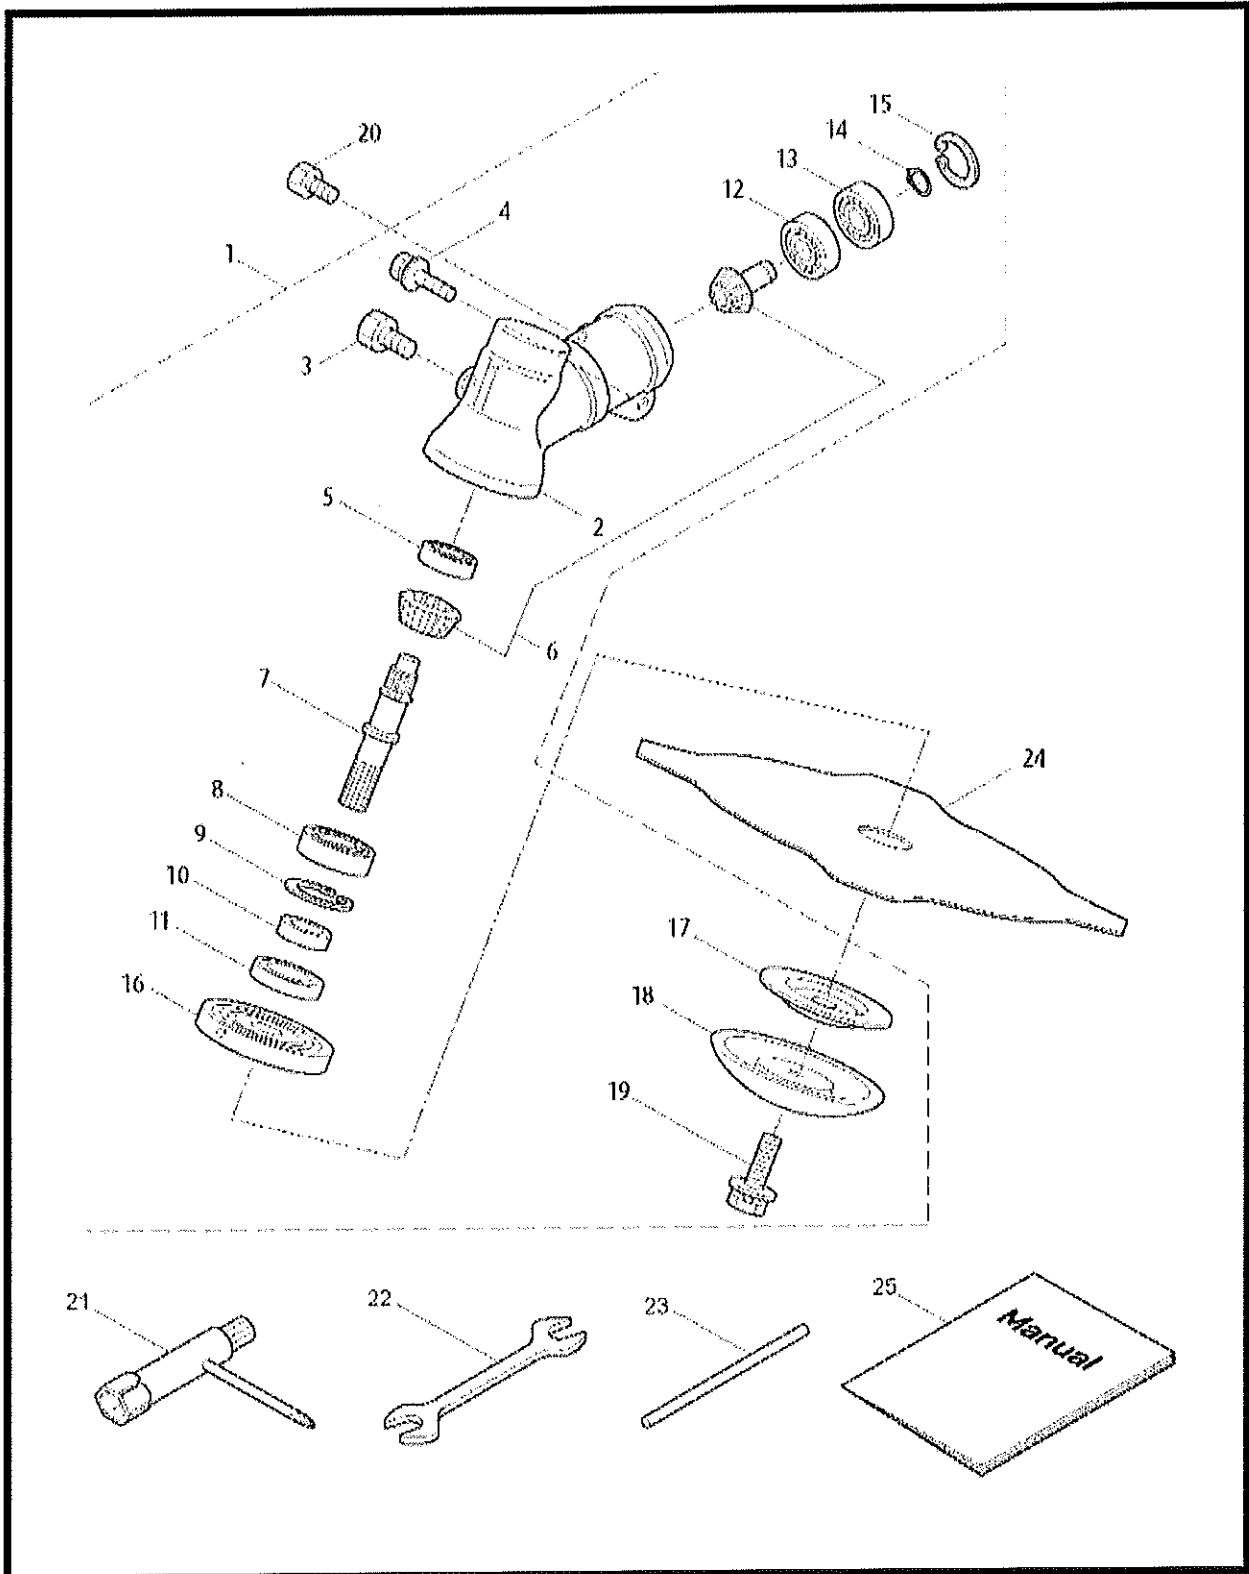

GEAR CASE

REF #	PART #	DESCRIPTION	Q'TY.	NOTES
1	219645	Gearcase Assy.	1	Incl. 2-19
2	219646	Gearcase	1	
3	089884	Bolt	1	M8x10
4	092556	Bolt	1	M6x30
5	210560	Bearing	1	#609
6	227102	Gear Set	1	
7	217057	Blade Shaft	1	
8	022009	Bearing	1	#6002
9	016732	Snap Ring	1	#32
10	212394	Collar	1	15x22x8L
11	211818	Oil Seal	1	D22 32 6
12	014490	Bearing	1	#6000
13	106933	Bearing	1	#6000Z
14	014210	Snap Ring	1	#10
15	054676	Snap Ring	1	#26
16	217060	Boss Adapter	1	
17	217061	Clamping Washer	1	
18	210308	Stabilizer	1	
19	215610	Bolt	1	M8x22, Counterclockwise
20	089747	Bolt	1	M6x12
21	210418	Box Spanner	1	13x19x(+)
22	022865	Double-ended Wrench	1	8x10
23	210181	Lever Handle	1	3.5x170L
24	054751	Mowing Blade	1	255x4
25	229117	Instruction Manual	1	BC4250H