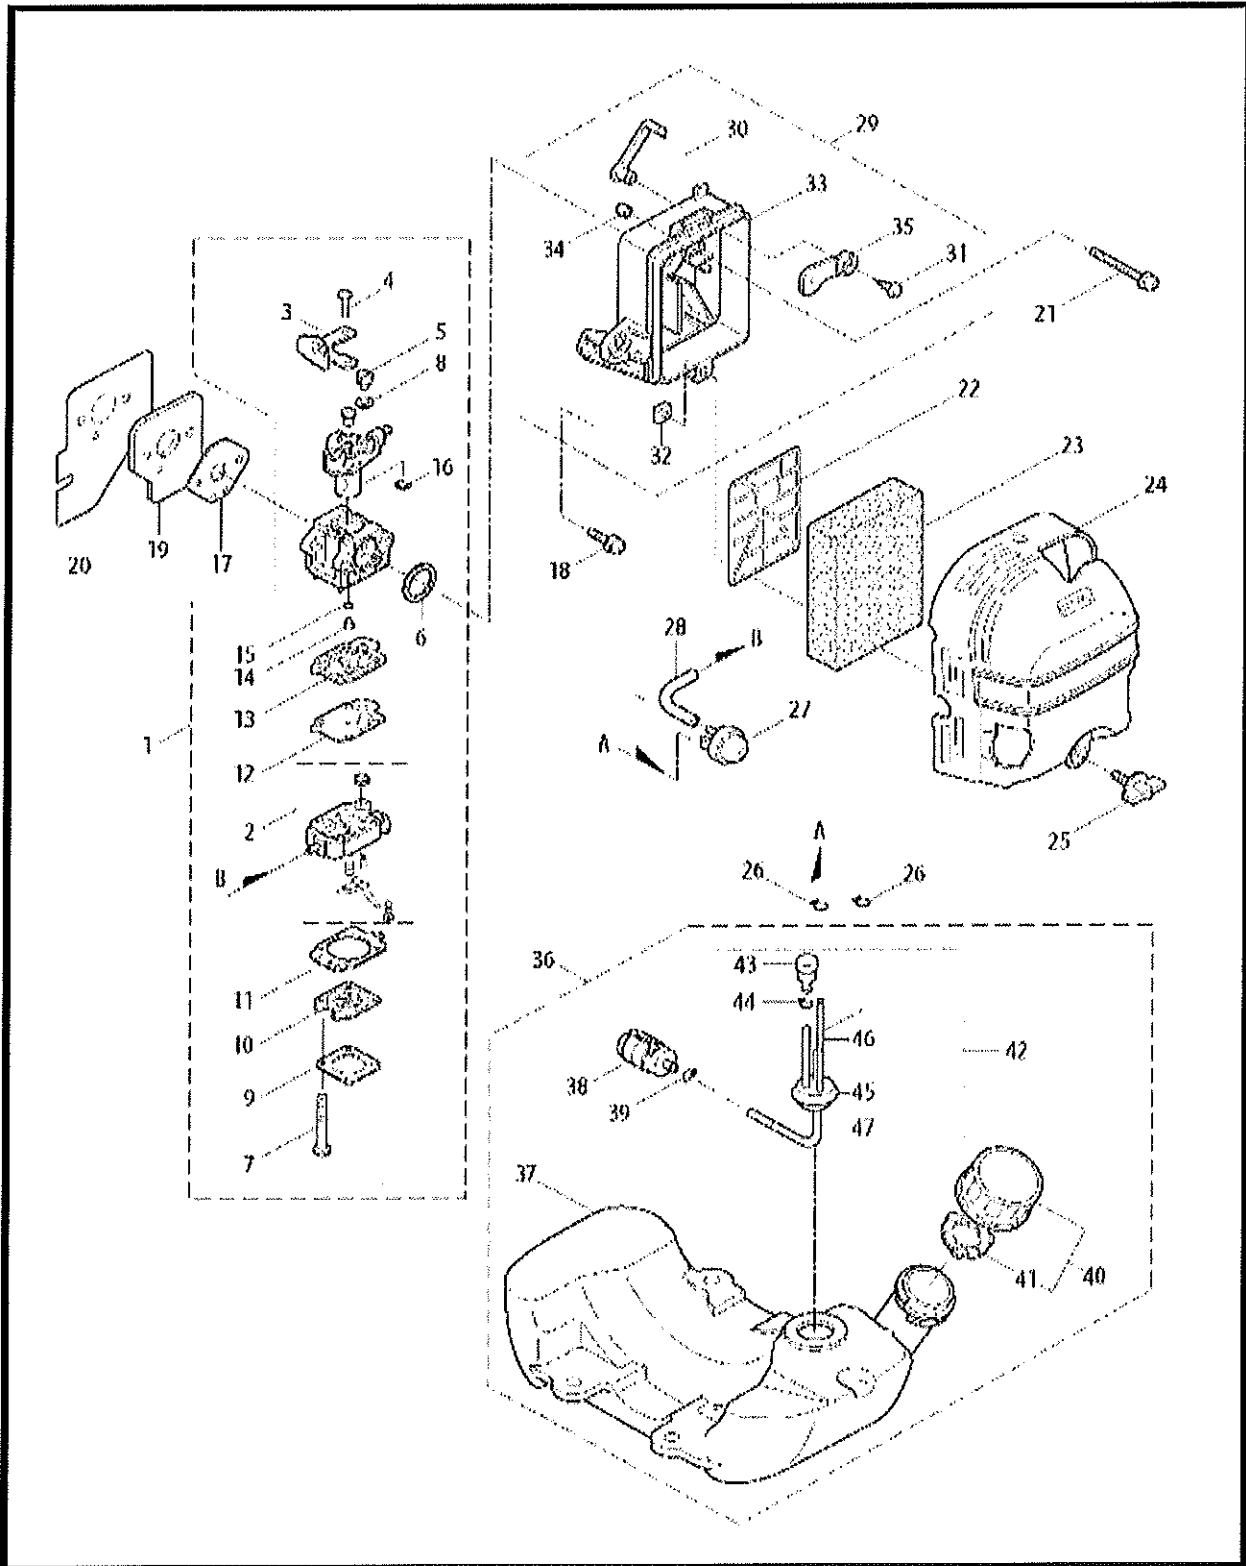

CARBURETOR AND FUEL TANK

REF #	PART #	DESCRIPTION	Q'TY.	NOTES
1	284109	Carburetor Assy.	1	Incl.2-16
2	283124	Pump Body	1	
3	264677	Bracket	1	
4	261875	Screw	2	
5	261658	Swivel	1	
6	261657	Packing	1	
7	263737	Screw	4	
8	264678	Washer	1	
9	263726	Cover Plate	1	
10	283905	Diaphragm, Meterring	1	
11	263727	Gasket 1		
12	262994	Diaphragm, Fuel Pump	1	
13	282576	Gasket	1	
14	283125	Main Jet	1	
15	261871	O-Ring	1	
16	261876	E-Ring	1	
17	282301	Gasket	1	
18	264807	Cap Screw	1	M5x16
19	283086	Divider	1	
20	283087	Gasket	1	
21	262720	Cap Screw	2	M5x55
22	282481	Plate	1	
23	282306	Element	1	
24	282307	Cleaner Cover	1	
25	281438	Knob	1	
26	261117	Clip	2	
27	282299	Pump	1	
28	282512	Fuel Pipe	1	
29	282302	Case Assy.	1	Incl.30-35
30	282305	Lever	1	
31	269032	Screw	1	
32	269423	Nut	1	
33	282303	Case Body	1	
34	282484	Sleeve	3	
35	282304	Valve	1	
36	283487	Fuel Tank Assy.	1	Incl.37-47
37	282310	Fuel Tank	1	
38	267328	Fuel Filter Assy.	1	
39	261117	Clip	1	
40	269201	Fuel Tank Cap Assy.	1	Incl.41
41	269377	Gasket	1	
42	282312	Fuel Pipe Assy.	1	Incl.43-47
43	261590	Breather	1	
44	261117	Clip	1	
45	268065	Grommet	1	
46	282511	Return Pipe	1	
47	262649	Fuel Pipe	1