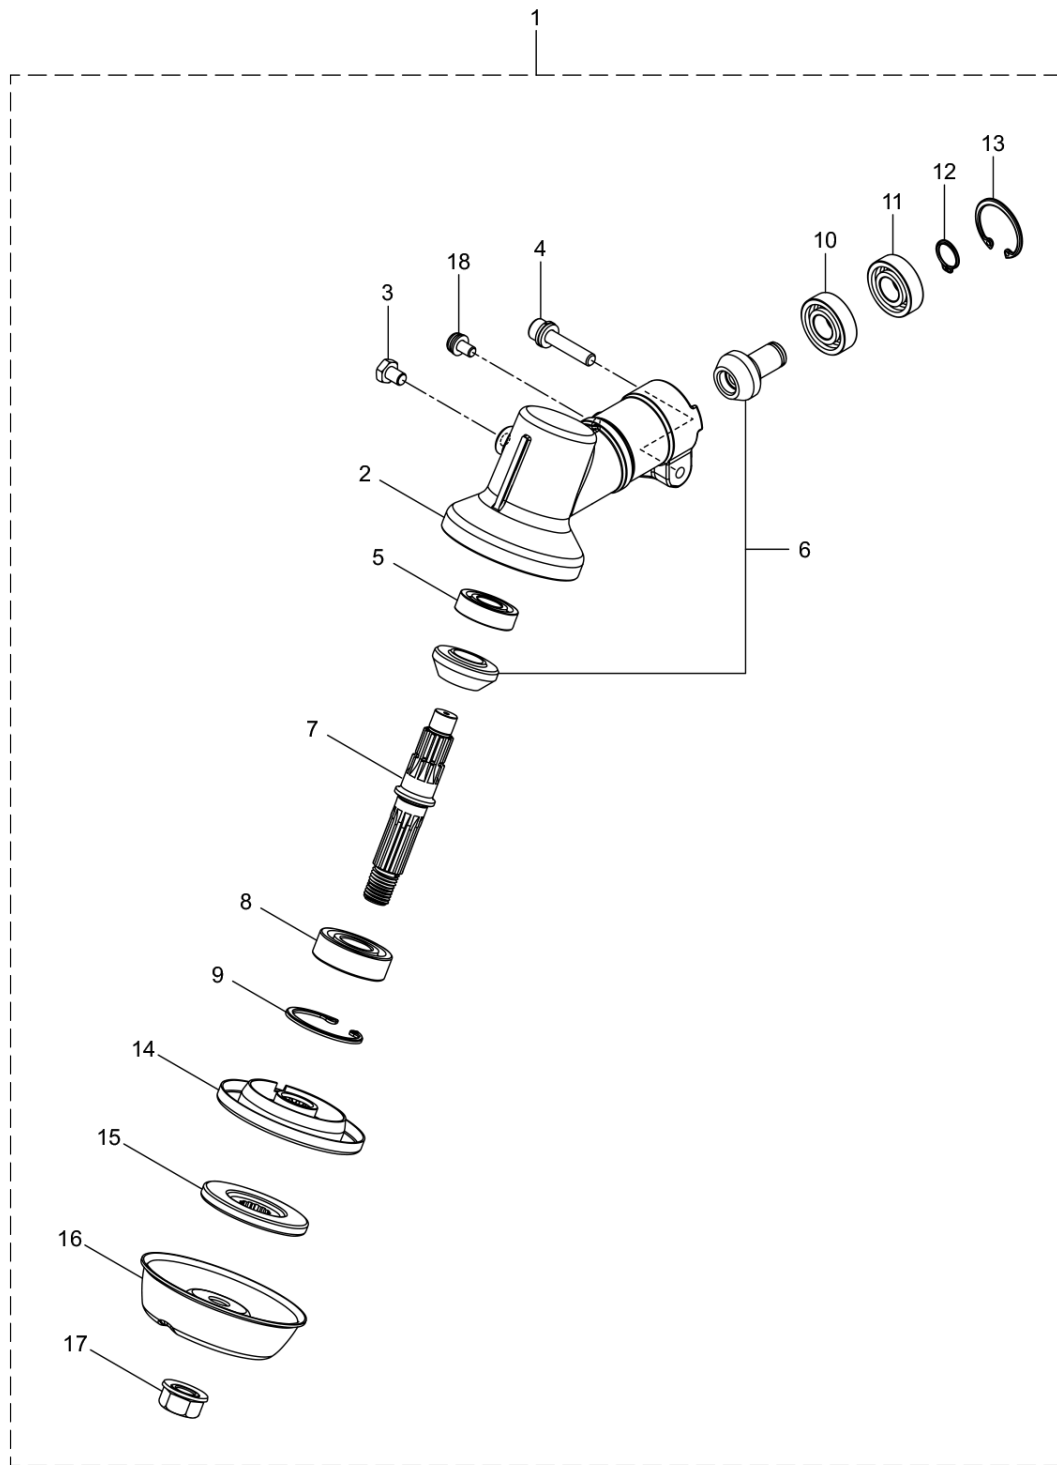

2. BC360HE GEARCASE

Status	Position	Parts Number	Parts Name	Unit Quantity	Lot Order Quantity	Remarks	Maker code
	1	560502	GEAR CASE	1		Incl.2-18	
	2	560503	GEARCASE	1			
	3	560504	BOLT	1	5	M6x8	
	4	560487	BOLT	1		M6x30	
	5	019585	BEARING 6001ZZ	1		#6001	
	6	560514	GEAR SET	1			
	7	560506	AXIS BALDE	1			
	8	222442	BEARING 6202 2RS	1		#6202 2RS	
	9	012380	SNAP RING	1		#35	
	10	019585	BEARING 6001ZZ	1		#6001	
	11	058995	BALL BEARING 6001Z	1		#6001Z	
	12	055186	C-SHAPED SNAP RING 12	1	5	#12	
	13	055185	SNAP RING #28	1	5	H28	
	14	560508	BLADE HOLDER-A ASSY	1			
	15	560511	BOSS B	1			
	16	560512	STABILIZER	1			
	17	232920	NUT	1		M10x1.25	
	18	560486	SCREW	1		M5x10