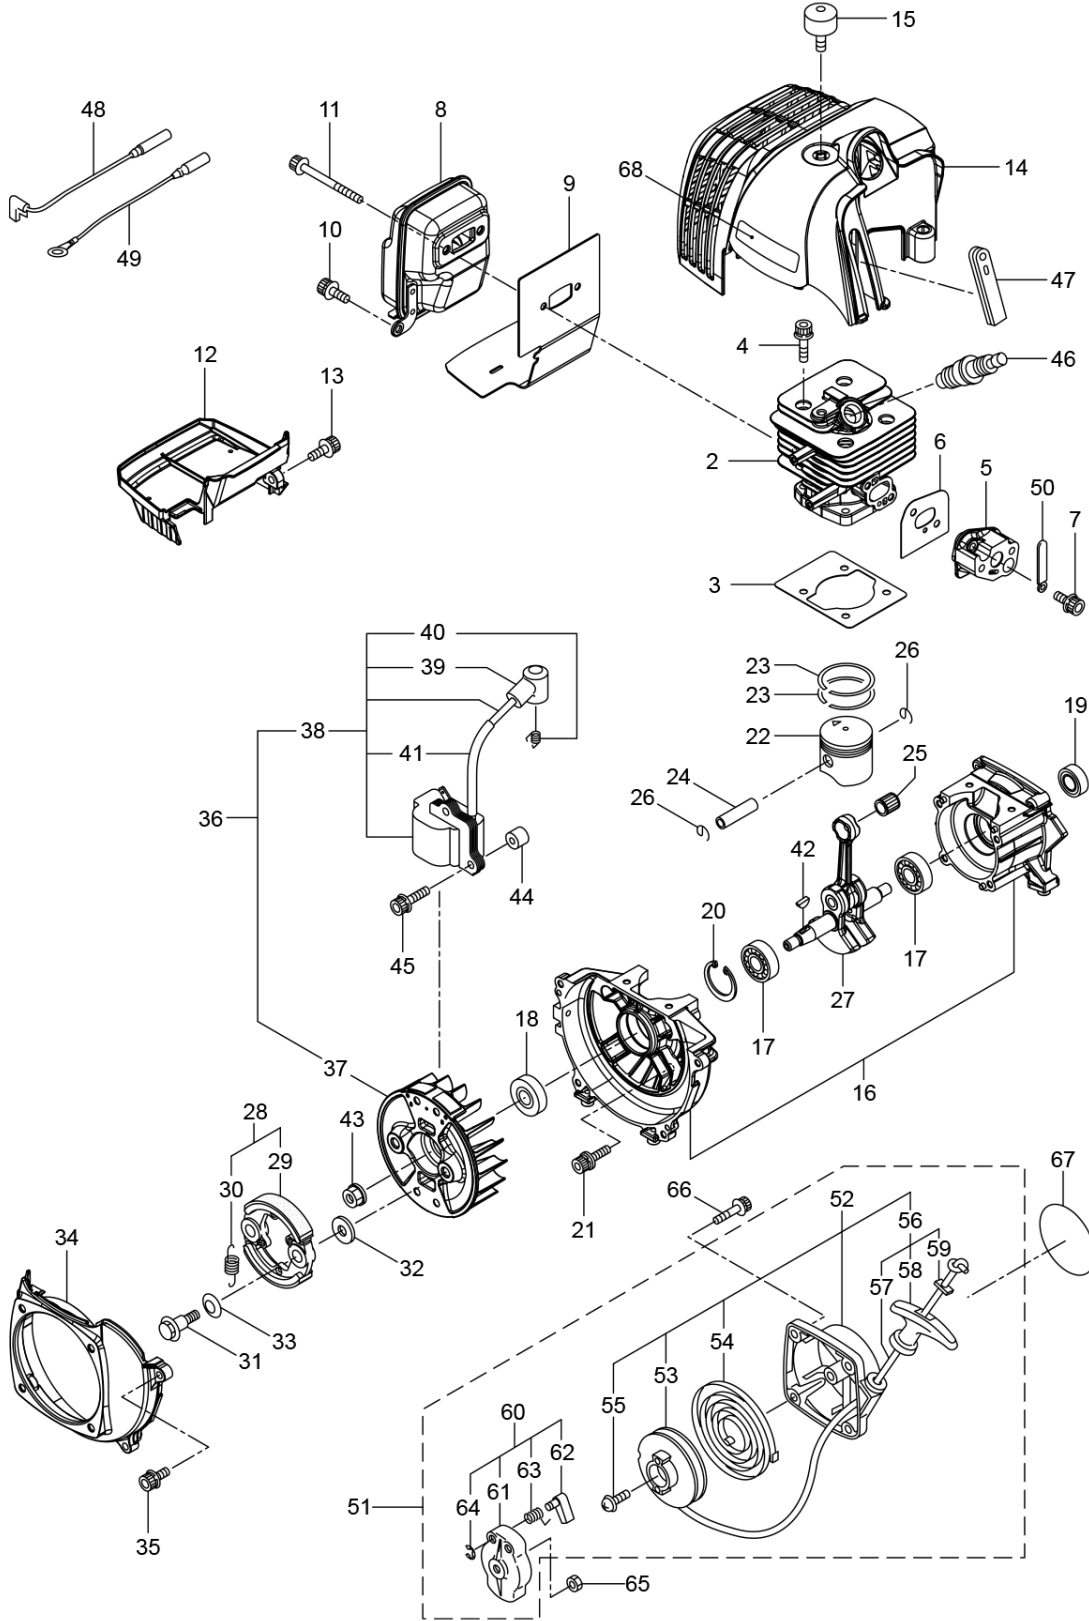

3. BC360HE ENGINE

Status	Position	Parts Number	Parts Name	Unit Quantity	Lot Order Quantity	Remarks	Maker code
	1	875335		1		FE360TH/05	
	2	279490	CYLINDER	1			
	3	279574	GASKET	1			
	4	261250	CAP SCREW	4	5	M5x20	
	5	279669	INSULATOR ASSY	1			
	6	279671	GASKET	1			
	7	265924	CAP SCREW	2	5	M5x25	
	8	279714	MUFFLER	1			
	9	279886	GASKET	1			
	10	261607	CAP SCREW	1	5	M5x16	
	11	266713	CAP SCREW	2		M5x60	
	12	279767	UNDER COVER	1			
	13	261607	CAP SCREW	1	5	M5x16	
	14	279770	TOP COVER	1			
	15	285843	KNOB BOLT	1			
	16	279498	CRANK CASE	1			
	17	261384	BEARING 6201 C3	2		#6201C3	
	18	261385	OIL SEAL	1		ISCD12327	
	19	563632	OIL SEAL	1			
	20	016732	SNAP RING	1	5	#32	
	21	261612	CAP SCREW	4		M5x30	
	22	279357	PISTON	1			
	23	246102	PISTON RING	2			
	24	265068	PISTON PIN	1			
	25	265225	NEEDLE BEARING KTV101413EGX02B	1			
	26	261393	CLIP	2			
	27	279329	CRANK SHAFT	1			
	28	247529	CLUTCH ASSY	1		Incl.29,30	
	29	247463		2			
	30	246718	SPRING	1			
	31	246377	CLUTCH BOLT	2		M8x1.25	
	32	262683	WASHER	2	5	8x22xt1.2	
	33	262682	WAVE WASHER	2	5		
	34	279702	FAN COVER	1			
	35	261250	CAP SCREW	4	5	M5x20	
	36	563598	ROTOR ASSY	1		Incl.37-41