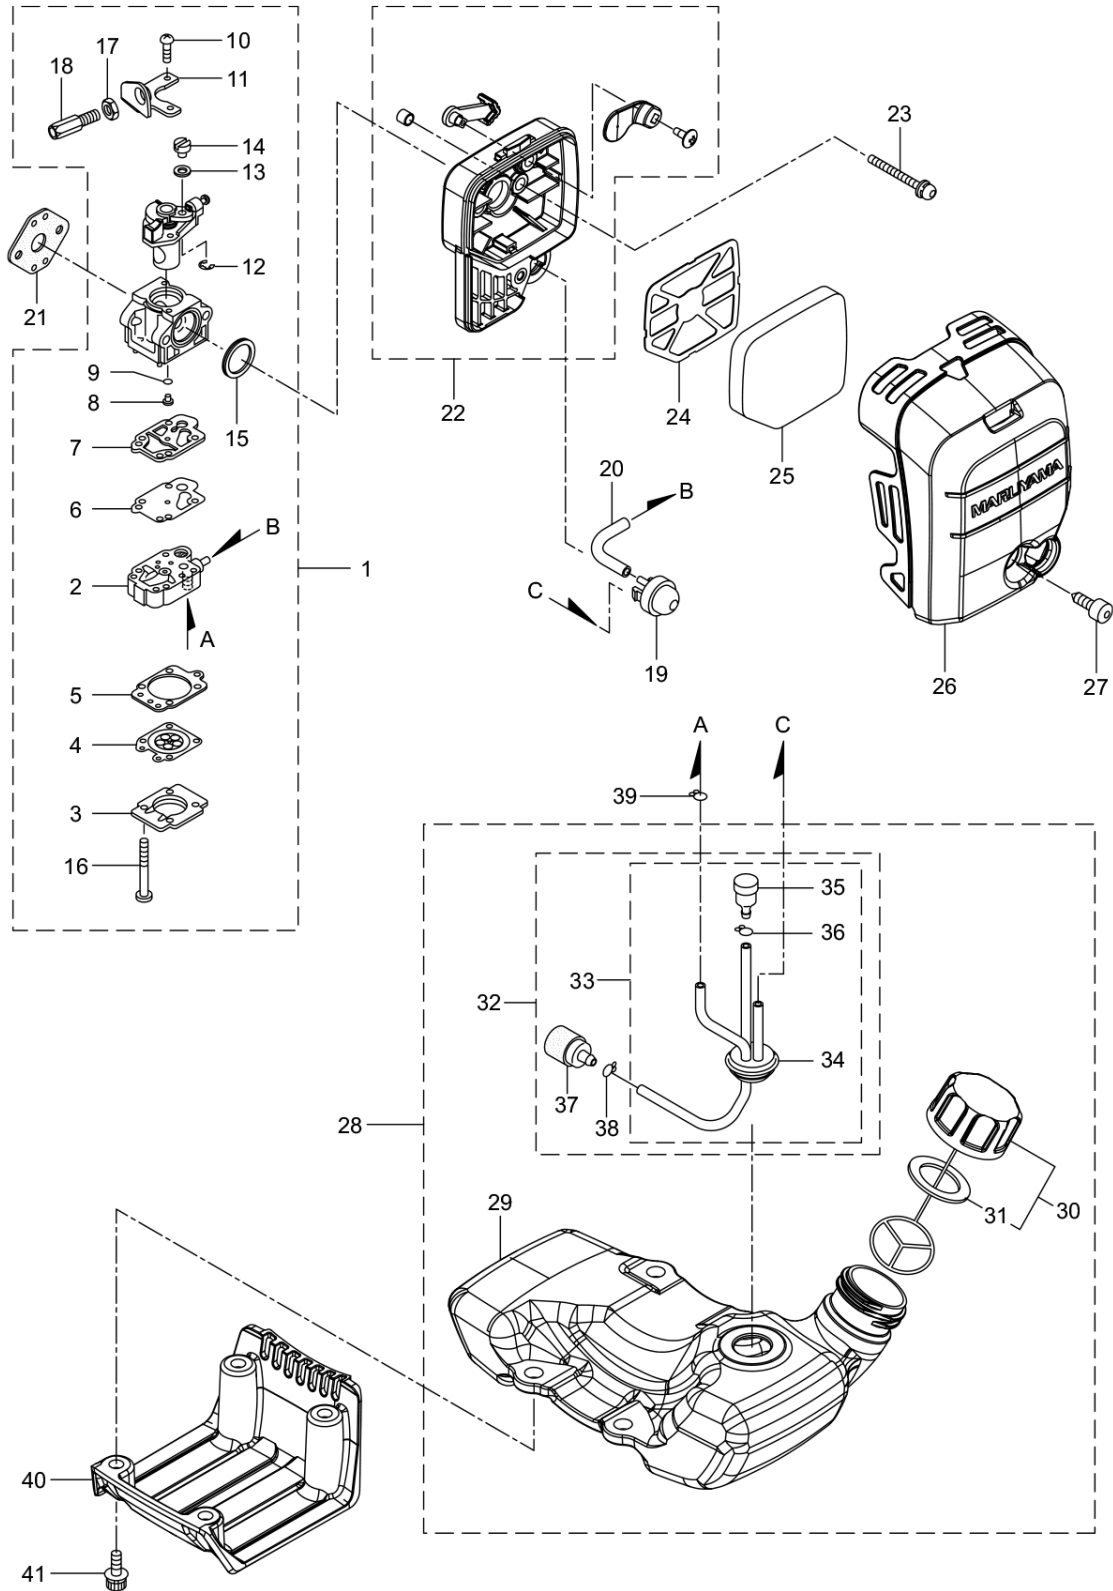

4. BC360HE CARBURETOR, FUEL TANK

Status	Position	Parts Number	Parts Name	Unit Quantity	Lot Order Quantity	Remarks	Maker code
	1	279777	CARBURETOR ASSY	1		Incl.2-18	
	2	246365	PUMP BODY	1			
	3	263726	COVER PLATE	1			
	4	283905	DIAPHRAGM METERRING	1			
	5	263727	GASKET	1			
	6	262994	DIAPHRAGM	1			
	7	282576	GASKET	1			
	8	281486	JET	1			
	9	261871	O-RING	1			
	10	261875	SCREW	2			
	11	264677	BRACKET	1			
	12	261876	RING	1			
	13	264678	WASHER	1	5		
	14	261658	SWIVEL	1			
	15	261657	PACKING	1			
	16	263737	SCREW	4			
	17	261878	NUT	1	5	M6	
	18	263994	SCREW	1			
	19	282299	PRIMER	1			
	20	279839	PIPE	1			
	21	262587	GASKET	1			
	22	279778	CASE ASSY	1			
	23	262720	CAP SCREW	2	5	M5x55	
	24	279783	PLATE	1			
	25	279784	ELEMENT	1			
	26	279786	CLEANER COVER	1			
	27	286349	KNOB BOLT	1			
	28	563586	TANK ASSY	1		Incl.29-38	
	29	279790	FUEL TANK	1			
	30	275306	FUEL TANK CAP ASSY	1		Incl.31	
	31	274875	PACKING	1			
	32	563588	PIPE ASSY	1		Incl.33-38	
	33	246118	PIPE ASSY	1		Incl.34-36	
	34	268065	GROMMET	1			
	35	261590	BREATHING SUB ASSY	1			
	36	261117	CLIP	1