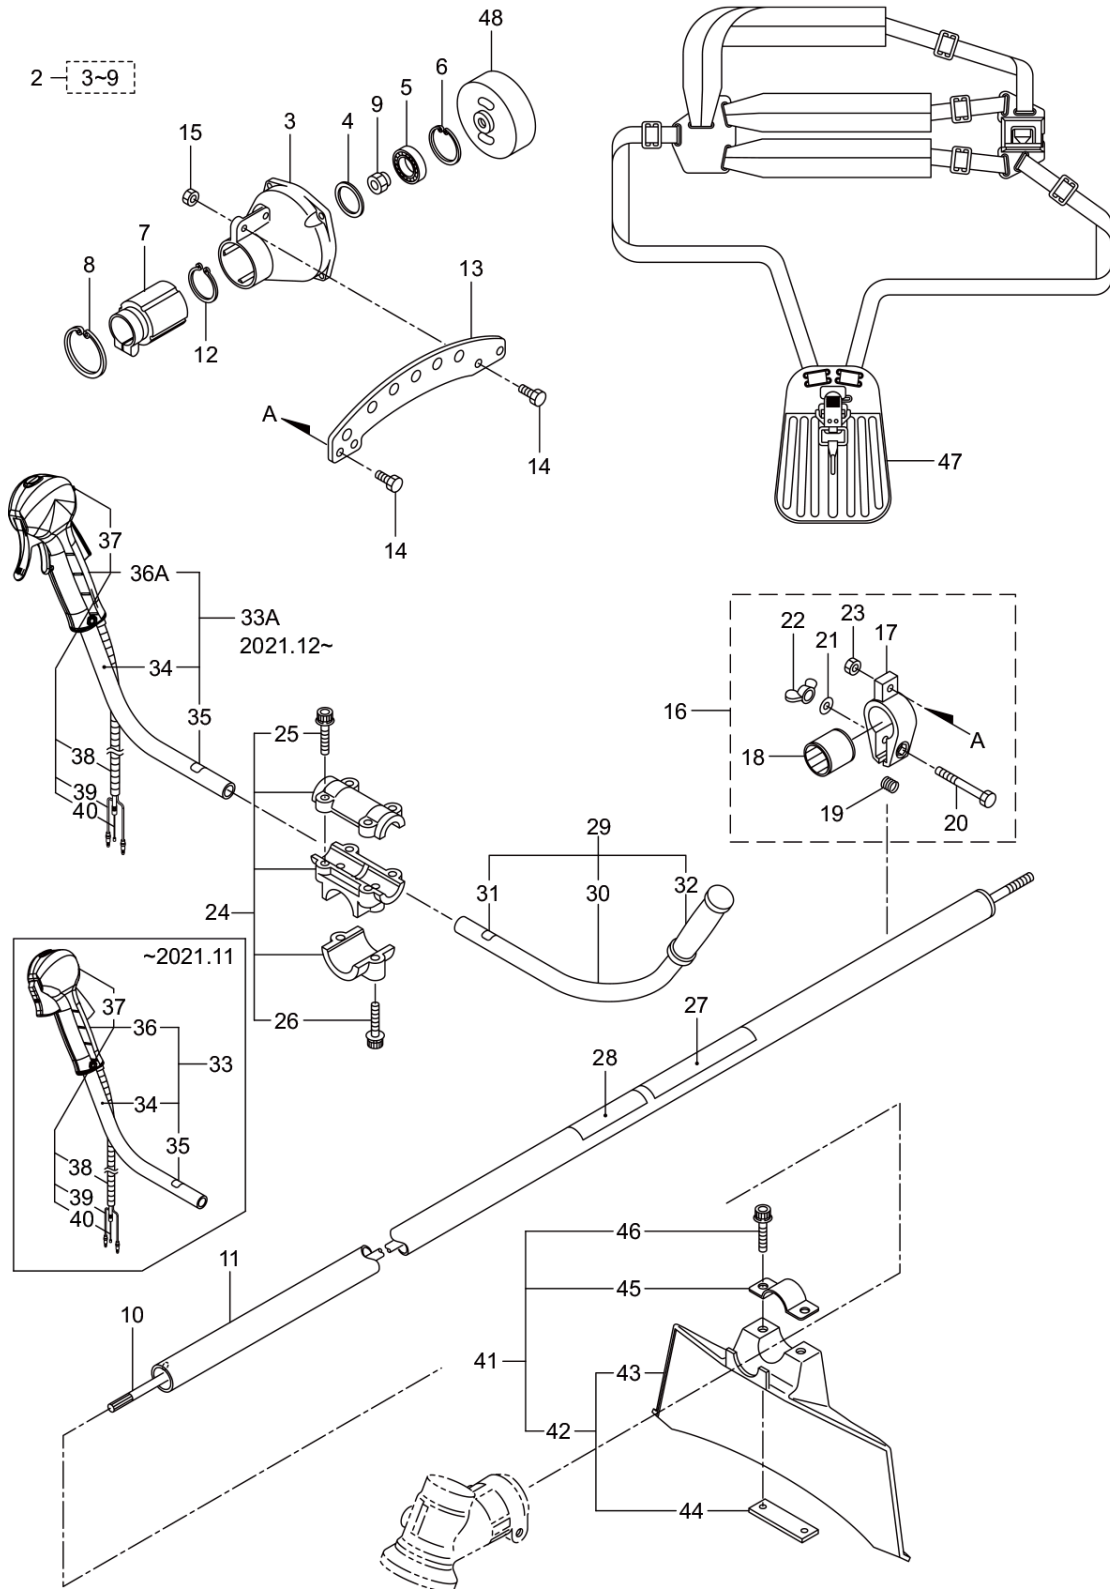

## 1. MAIN BODY

Status	Position	Parts Number	Parts Name	Unit Quantity	Lot Order Quantity	Remarks	Maker code
	1	366153	BC360HE(MUS)(TH)	1			
	2	560840		1		Incl.3-9	
	3	560841	CLUTCH CASE(TH)	1			
	4	560842	WASHER(TH)	1		31.5x23xt1.2	
	5	560843	BEARING	1		#6002ZZ	
	6	016732	SNAP RING	1	5	#32	
	7	560884	DRIVESHAFT TUBE ADAPTER(TH)	1			
	8	065601	SNAP RING	1		H45	
	9	560848	TRANSMISSION FITTING	1			
	10	560847	DRIVESHAFT(TH)	1			
	11	560849	DRIVESHAFT TUBE(TH)	1			
	12	140149	C-CLIP	1		S28	
	13	560851		1			
	14	560852		3		M6x12	
	15	560853		2		M6	
	16	560854	CLAMP ASSY(TH)	1		Incl.17-23	
	17	560887		1			
	18	560888		1			
	19	560889		1			
	20	560890		1		M6x45	
	21	560891		1		M6	
	22	560892		1		M6	
	23	560853		1		M6	
	24	560733	BRACKET ASSY(TH)	1		Incl.25,26	
	25	560758		4		M6x25	
	26	560487	BOLT	2		M6x30	
	27	560855		1		BC360HE	
	28	560856		1		Caution	
	29	560879	HANDLE A ASSY-LEFT(TH)	1		Incl.30-32	
	30	560880		1			
	31	560522	MARK	1			
	32	560527		1			
	33	560881	HANDLE B ASSY-RIGHT(TH)	1		Incl.34-40 -2021.11	
	33A	560967	HANDLE B ASSY	1		Incl.34,35,36A,37-40 2021.12-	

Status	Position	Parts Number	Parts Name	Unit Quantity	Lot Order Quantity	Remarks	Maker code
	34	560882	HANDLE B(TH)	1			
	35	560522	MARK	1			
	36	560901		1		Incl.37-40 -2021.11	
	36A	560944	THROTTLE LEVER ASSY	1		Incl.37-40 2021.12-	
	37	560953	Switch	1			
	38	560963	Corrugate Tube	1		745L	
	39	560964	LEAD WIRE	1		995L	
	40	560902	THROTTLE WIRE	1		779L	
	41	560528	SAFETY COVER ASSY	1		Incl.42-46	
	42	560529		1		Incl.43,44	
	43	560530		1			
	44	560531		1			
	45	560532		1			
	46	560487	BOLT	2		M6x30	
	47	560583	SHOULDER BAND ASSY	1			
	48	560845	CLUTCH DRUM(TH)	1			

Status	Position	Parts Number	Parts Name	Unit Quantity	Lot Order Quantity	Remarks	Maker code
	37	277887	FILTER ASSY	1			
	38	563014	CLIP	1			
	39	563014	CLIP	1			
	40	279674	STAND	1			
	41	268940	SCREW	4		M5x18	