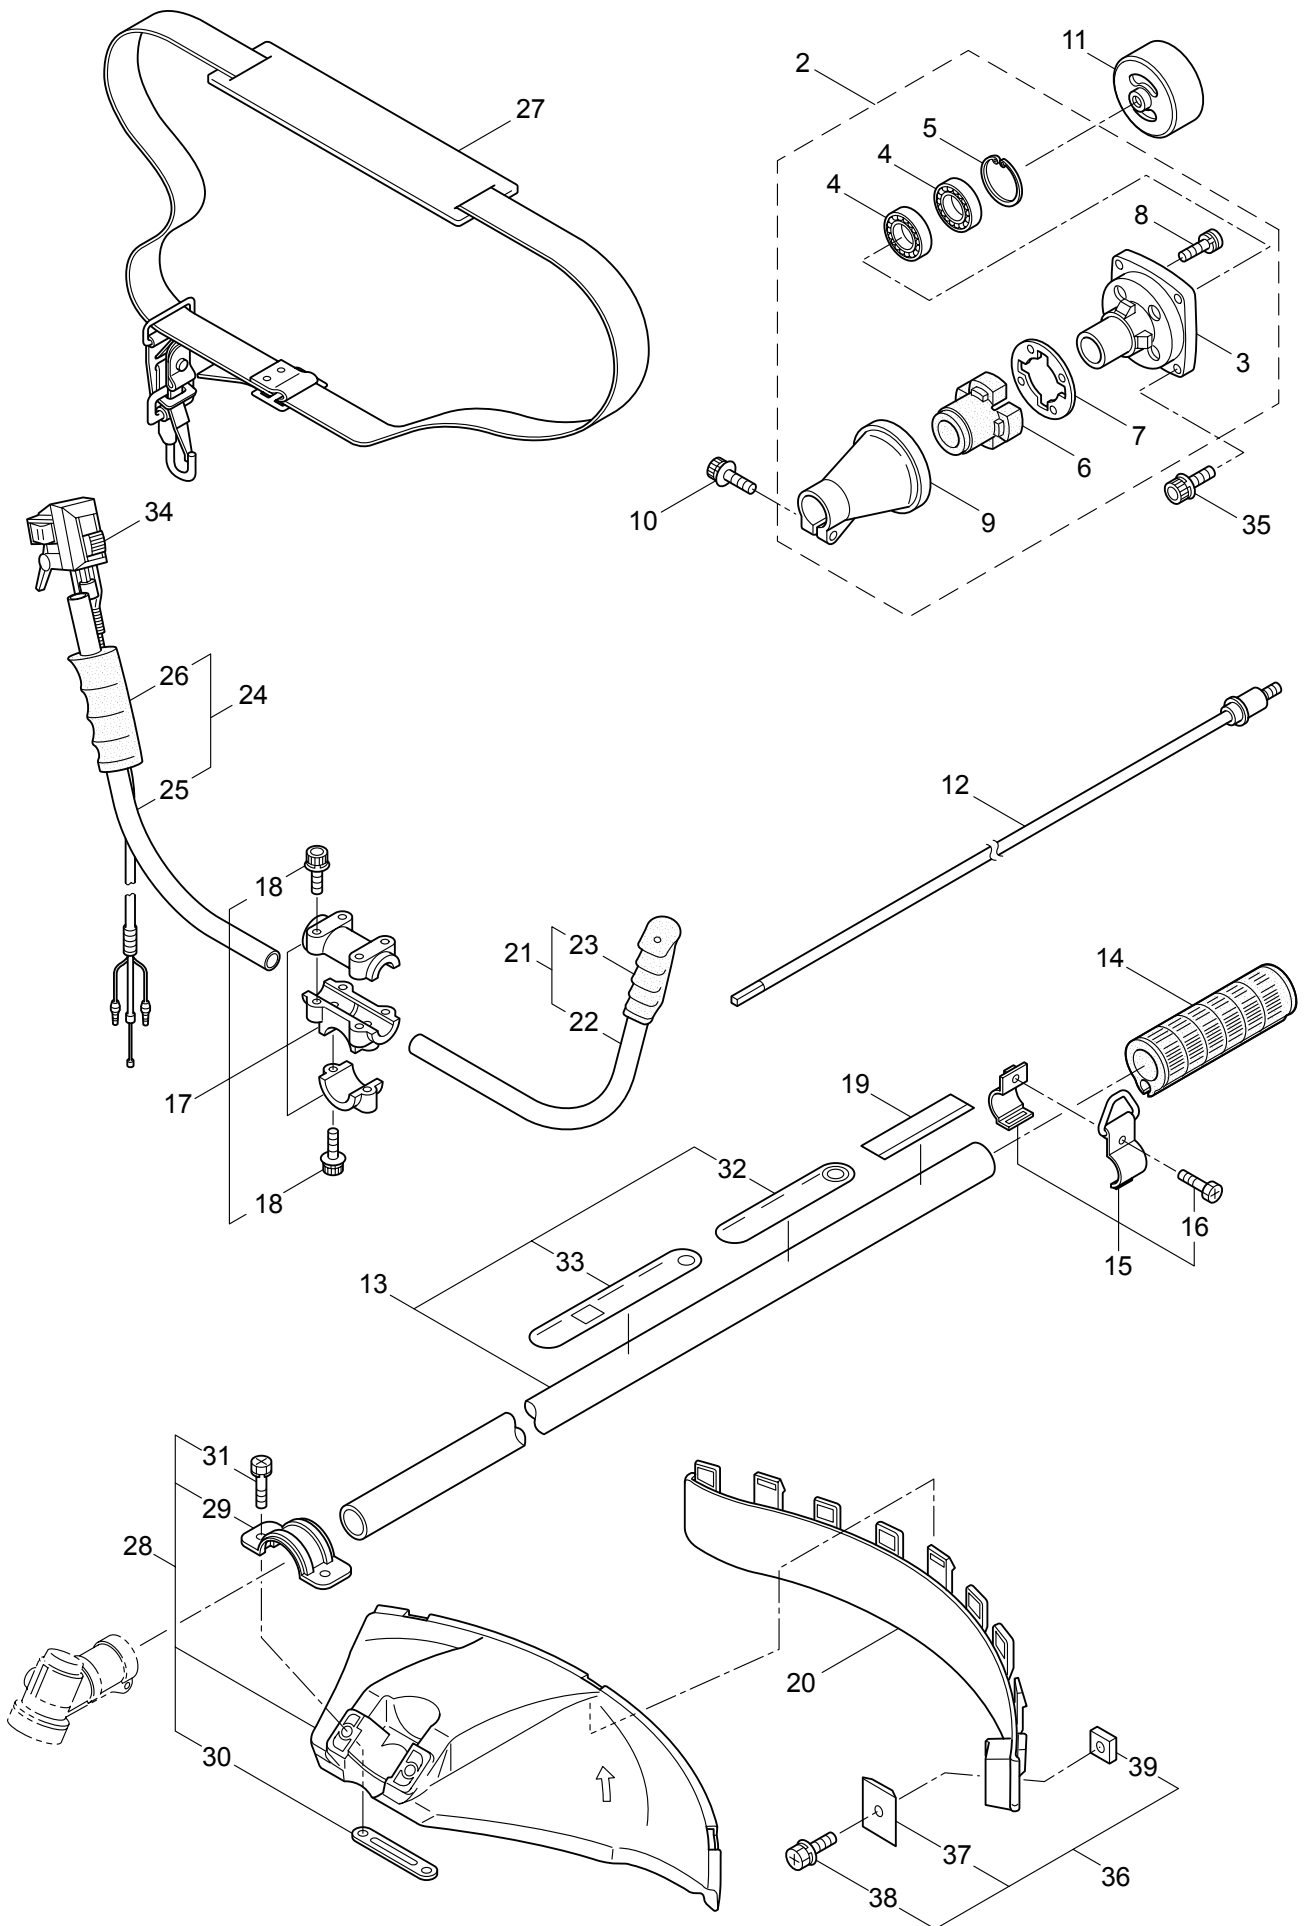

MARUYAMA

ILLUSTRATED PARTS LIST

BC2321H-CA

BRUSHCUTTER

BC2321H-CA
BRUSHCUTTER
PART #522787 06/2009

Maruyama. *E x t r a o r d i n a r y .*

1. BC2321H-CA/Y09
MAIN BODY

Ref. No.	Part No.	Part Name	Q'ty	Remarks
1-2	215512	Clutch Case Ass'y	1	Incl.3-9
1-3	214592	Bearing Case	1	
1-4	214161	Bearing	2	#6000ZZ
1-5	054676	Snap Ring	1	#26
1-6	214162	Buffer	1	
1-7	214163	Washer	1	
1-8	092033	Screw	4	M5x15
1-9	214593	Driveshaft Tube Adapter	1	
1-10	261246	Cap Screw	1	M5x25
1-11	054677	Clutch Drum	1	
1-12	219268	Driveshaft Ass'y	1	
1-13	220078	Driveshaft Tube Ass'y	1	Incl.32,33
1-14	215532	Shaft Grip	1	
1-15	054691	Hanging Bracket Ass'y	1	Incl.16
1-16	089738	Bolt	1	M5x15
1-17	216935	Bracket Ass'y	1	Incl.18
1-18	261246	Cap Screw	6	M5x25
1-19	230648	Label	1	BC2321H-CA
1-20	227812	Extension	1	
1-21	225225	Handle (A) Ass'y	1	Incl.22,23
1-22	219362	Handle (A)	1	
1-23	218467	Handle Grip	1	
1-24	225227	Handle (B) Ass'y	1	Incl.25,26
1-25	219363	Handle (B)	1	
1-26	218468	Handle Grip	1	
1-27	220533	Hanging Strap Ass'y	1	
1-28	228302	Safety Cover Ass'y	1	Incl.29-31
1-29	227822	Bracket	1	
1-30	227819	Bracket	1	
1-31	092555	Bolt	2	M6x30
1-32	221501	Label	1	Warning
1-33	221502	Label	1	Caution
1-34	221784	Throttle Trigger	1	
1-35	261250	Cap Screw	4	M5x20
1-36	228301	Cutter Ass'y	1	Incl.37-39
1-37	227823	Cutter	1	
1-38	817002	Bolt	1	M5x20
1-39	228325	Nut	1	