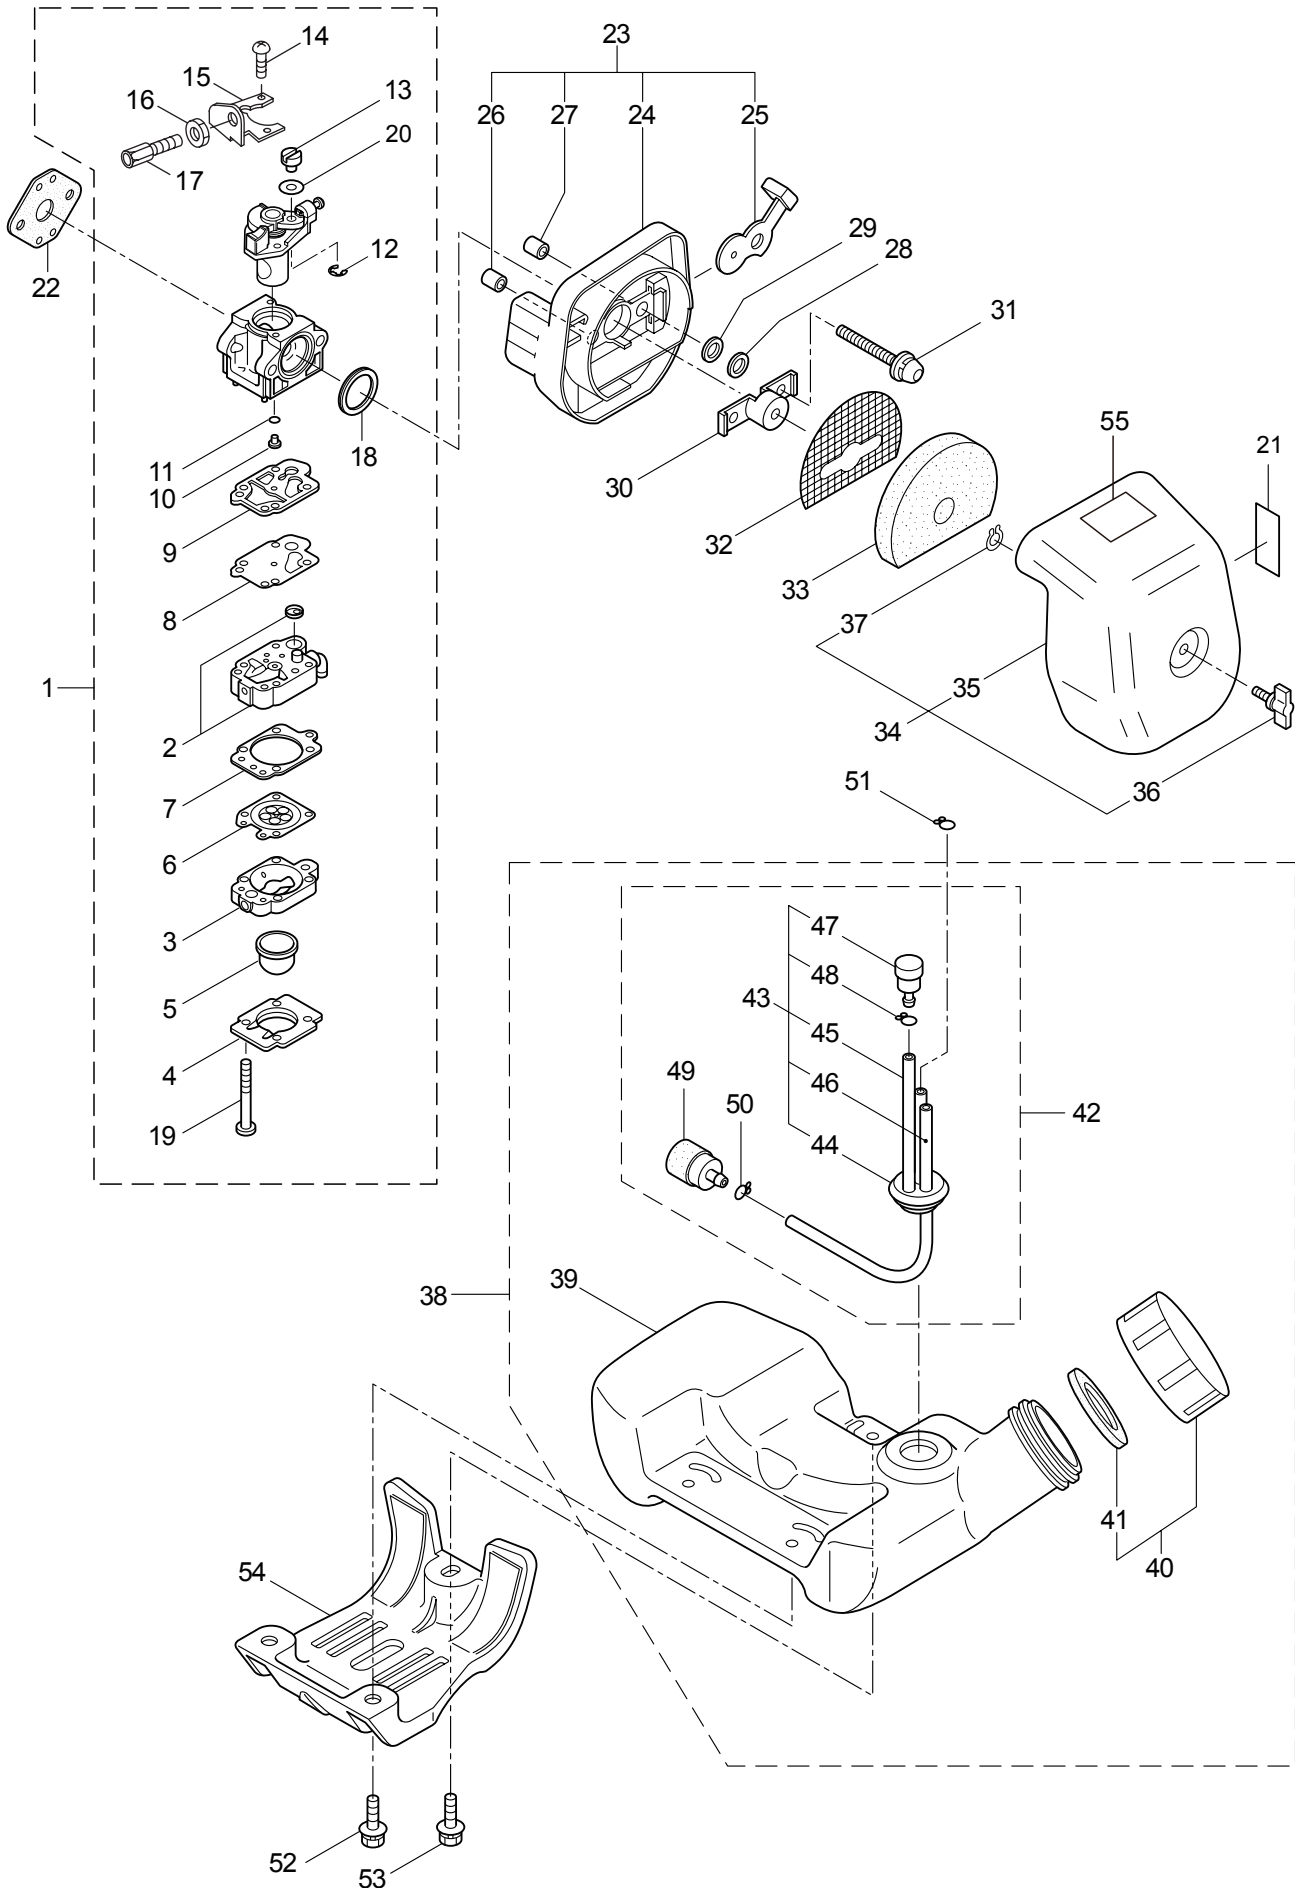

4. BC2321H-CA/Y09
CARBURETOR, FUEL TANK

Ref. No.	Part No.	Part Name	Q'ty	Remarks
4-46	282501	Fuel Pipe	1	150L
4-47	261590	Breather	1	
4-48	261117	Clip	1	
4-49	264653	Filter Ass'y	1	
4-50	261117	Clip	1	
4-51	261117	Clip	1	
4-52	281714	Cap Screw	2	M5x20
4-53	281715	Cap Screw	1	M5x20
4-54	281447	Stand	1	
4-55	285188	Label	1