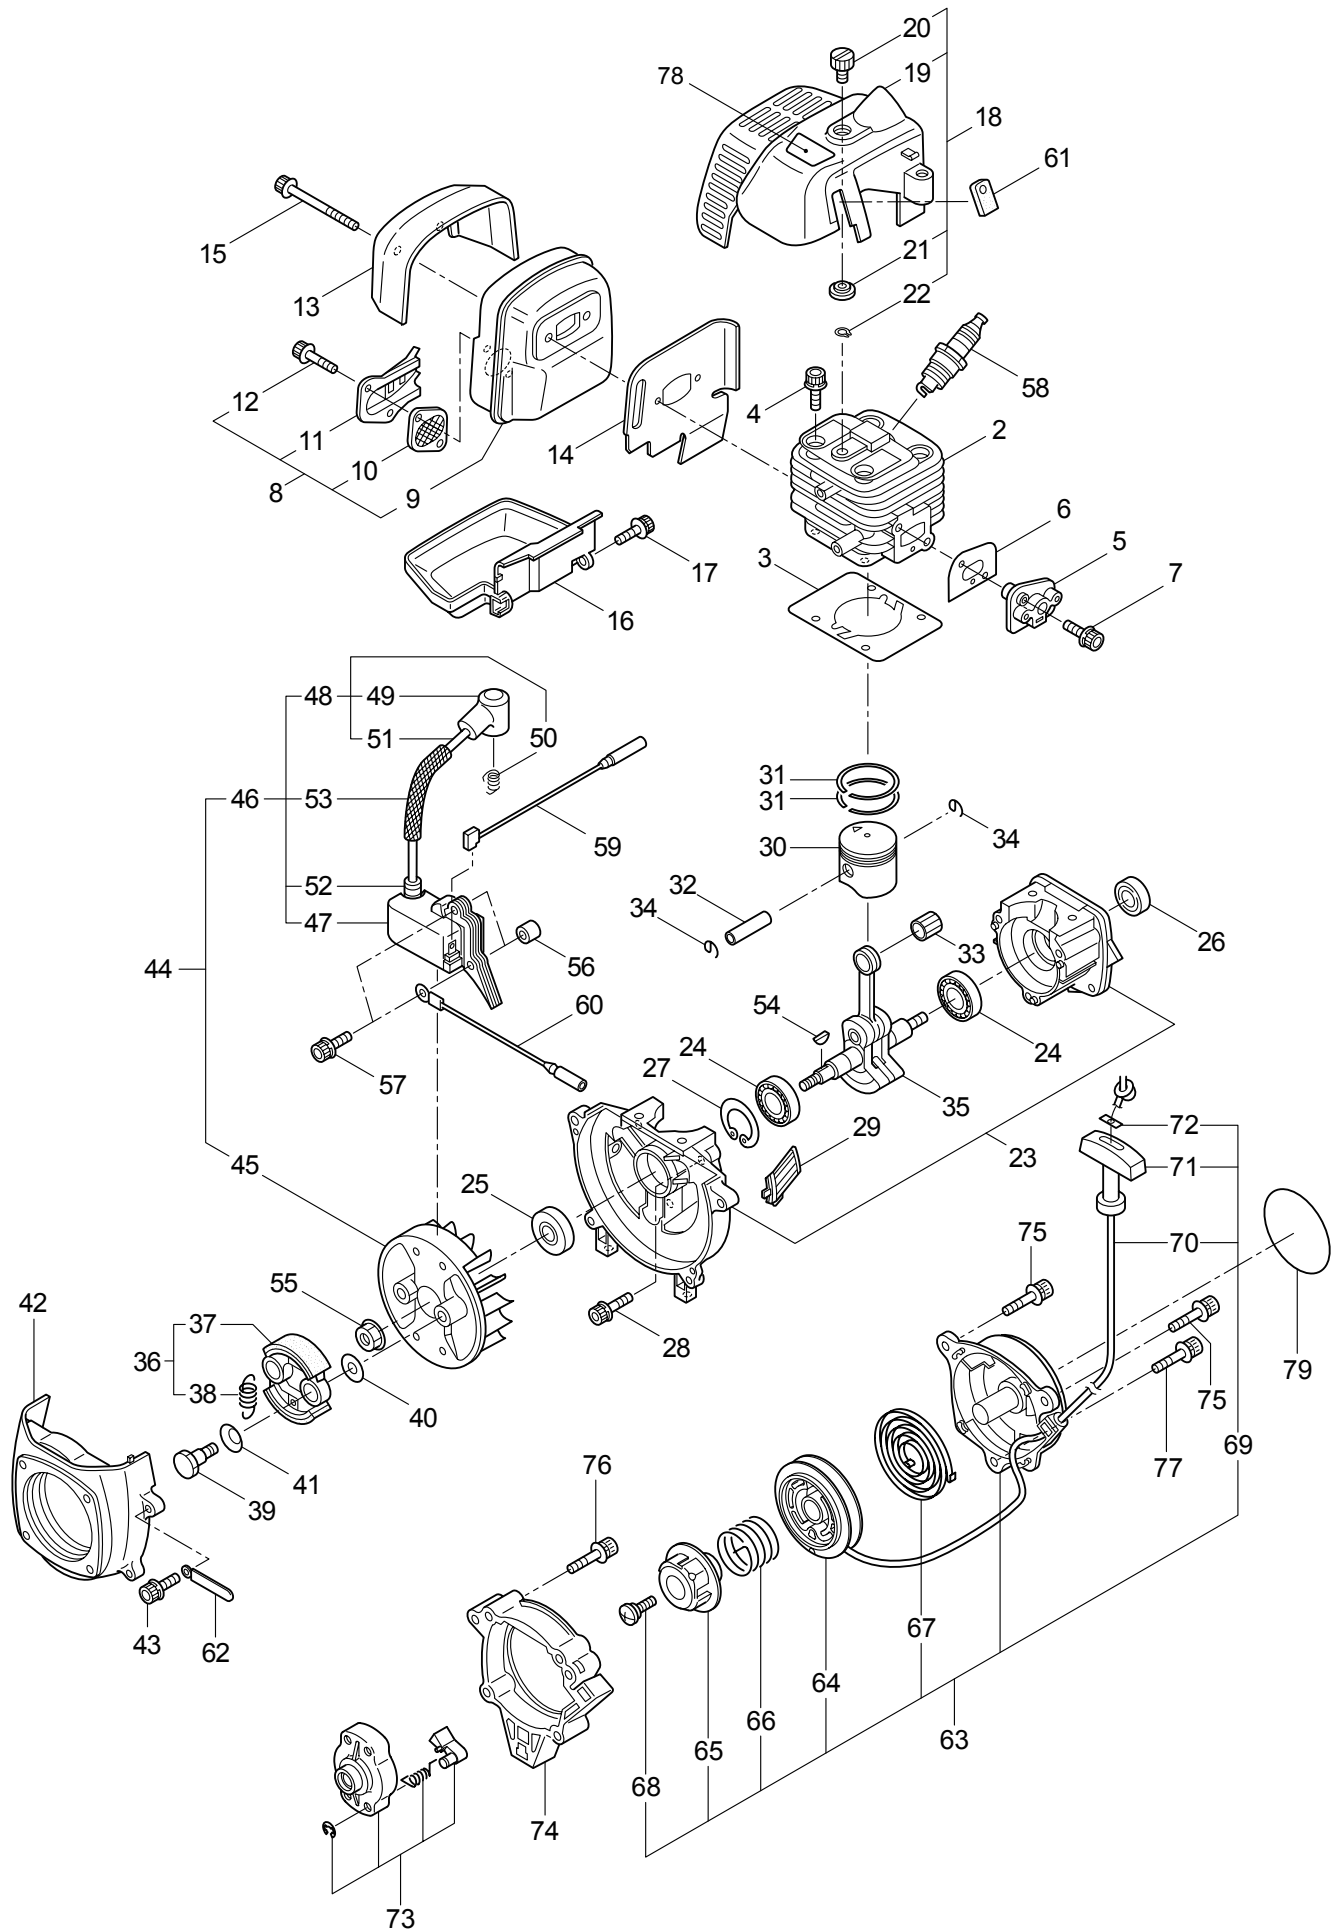

3.BC2321H-CA/Y09
ENGINE

Ref. No.	Part No.	Part Name	Q'ty	Remarks
3-2	282165	Cylinder	1	
3-3	282339	Gasket	1	
3-4	261250	Cap Screw	4	M5x20
3-5	269144	Insulator	1	New gasket required
3-6	267049	Gasket	1	
3-7	265924	Cap Screw	2	M5x25
3-8	282208	Muffler Ass'y	1	Incl.9-12
3-9	282209	Muffler Comp.	1	
3-10	267056	Spark Arrester	1	
3-11	268171	Muffler Tail	1	
3-12	265107	Cap Screw	2	M4x10
3-13	268461	Holder	1	
3-14	281440	Gasket	1	
3-15	266402	Cap Screw	2	M5x55
3-16	281446	Under Cover	1	
3-17	267191	Cap Screw	1	M5x16
3-18	281716	Top Cover Ass'y	1	Incl.19-22
3-19	281444	Top Cover	1	
3-20	261018	Knob	1	
3-21	261020	Spacer	1	
3-22	261734	Snap Ring	1	#5
3-23	268026	Crankcase	1	
3-24	280488	Bearing	2	PPL 6001
3-25	261492	Oil Seal	1	ISCD12287
3-26	261386	Oil Seal	1	ISCD12227
3-27	055185	Snap Ring	1	#28
3-28	261612	Cap Screw	3	M5x30
3-29	281442	Screen	1	
3-30	268032	Piston	1	
3-31	282177	Piston Ring	2	
3-32	261036	Piston Pin	1	
3-33	263957	Bearing, Needle	1	KTV81112EG01 B2
3-34	261576	Clip,Piston	2	
3-35	268187	Crankshaft/Conn.Rod Ass'y	1	
3-36	267327	Clutch Ass'y	1	Incl.37,38
3-37	267342	Clutch Shoe	2	(2)required
3-38	267345	Spring,Clutch	1	
3-39	264505	Bolt	2	
3-40	261189	Washer	2	6x16.5x1.2
3-41	261777	Wave Washer	2	
3-42	281443	Fan Cover	1	
3-43	261250	Cap Screw	4	M5x20
3-44	281704	Magneto Ass'y	1	Incl.45-53
3-45	268039	Rotor/Fan	1