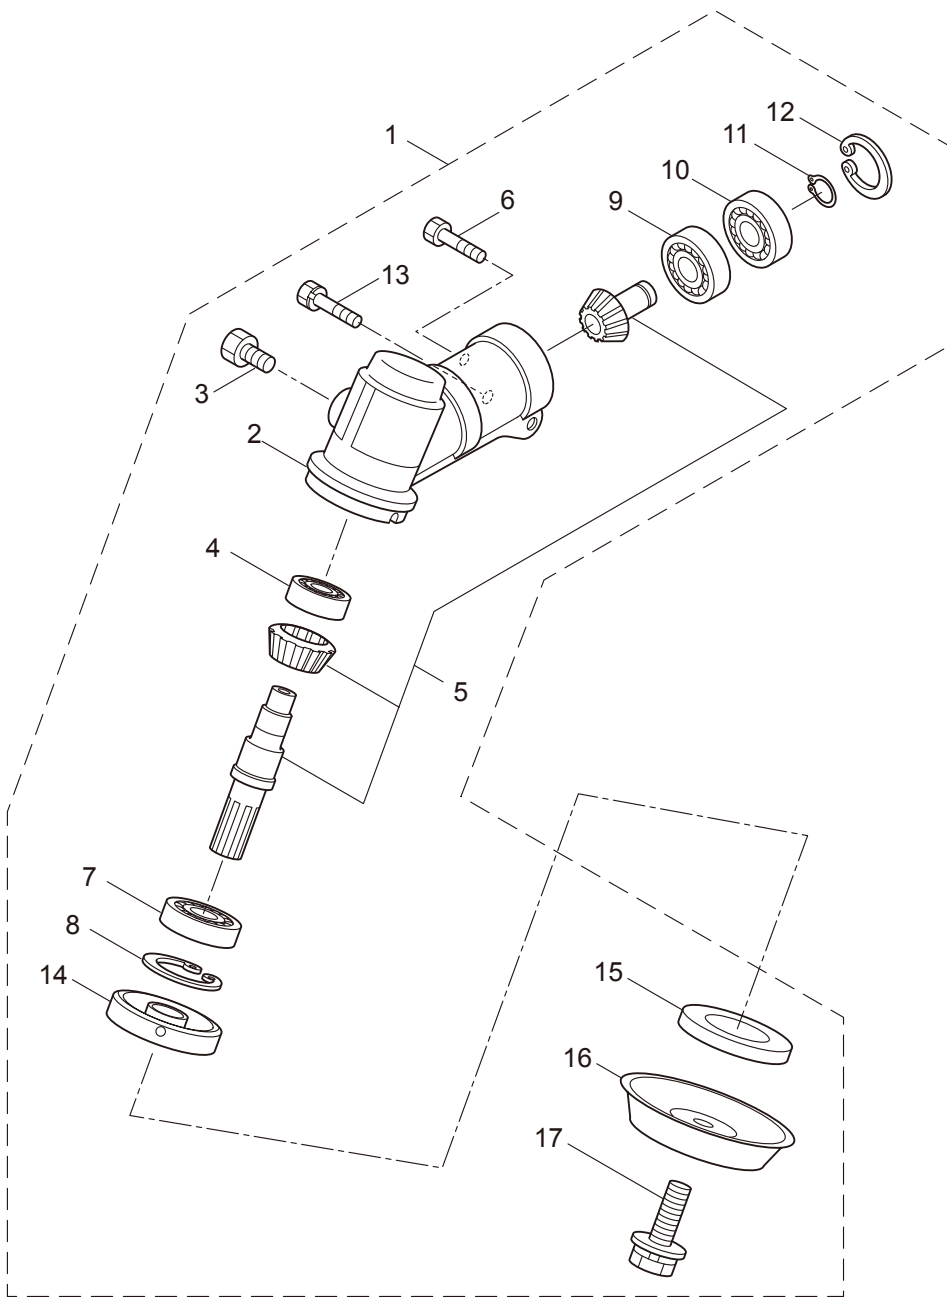

2. BC2321H-CA/Y09
GEARCASE

Ref. No.	Part No.	Part Name	Q'ty	Remarks
2-1	228403	Gearcase Ass'y	1	Incl.2-17
2-2	225960	Gearcase	1	
2-3	089101	Bolt	1	M8x10
2-4	227990	Bearing	1	#608
2-5	228416	Gear Set	1	
2-6	225896	Bolt	1	M5x10
2-7	227991	Bearing	1	#6001DDU
2-8	055185	Snap Ring	1	#28
2-9	227992	Bearing	1	#609
2-10	227993	Bearing	1	#609Z
2-11	228477	Snap Ring	1	#9
2-12	140270	Snap Ring	1	#24
2-13	092561	Bolt	1	M5x25
2-14	212986	Boss Adapter	1	
2-15	140275	Clamping Washer	1	
2-16	215547	Stabilizer	1	
2-17	215610	Bolt	1	M8x22,Counterclockwise
2-18	227829	Instruction Manual	1	
2-19	210418	Box Spanner	1	13x19x(+)
2-20	219431	Wrench	1	3mm
2-21	219432	Wrench	1	4mm
2-22	022865	Double-ended Wrench	1	8x10