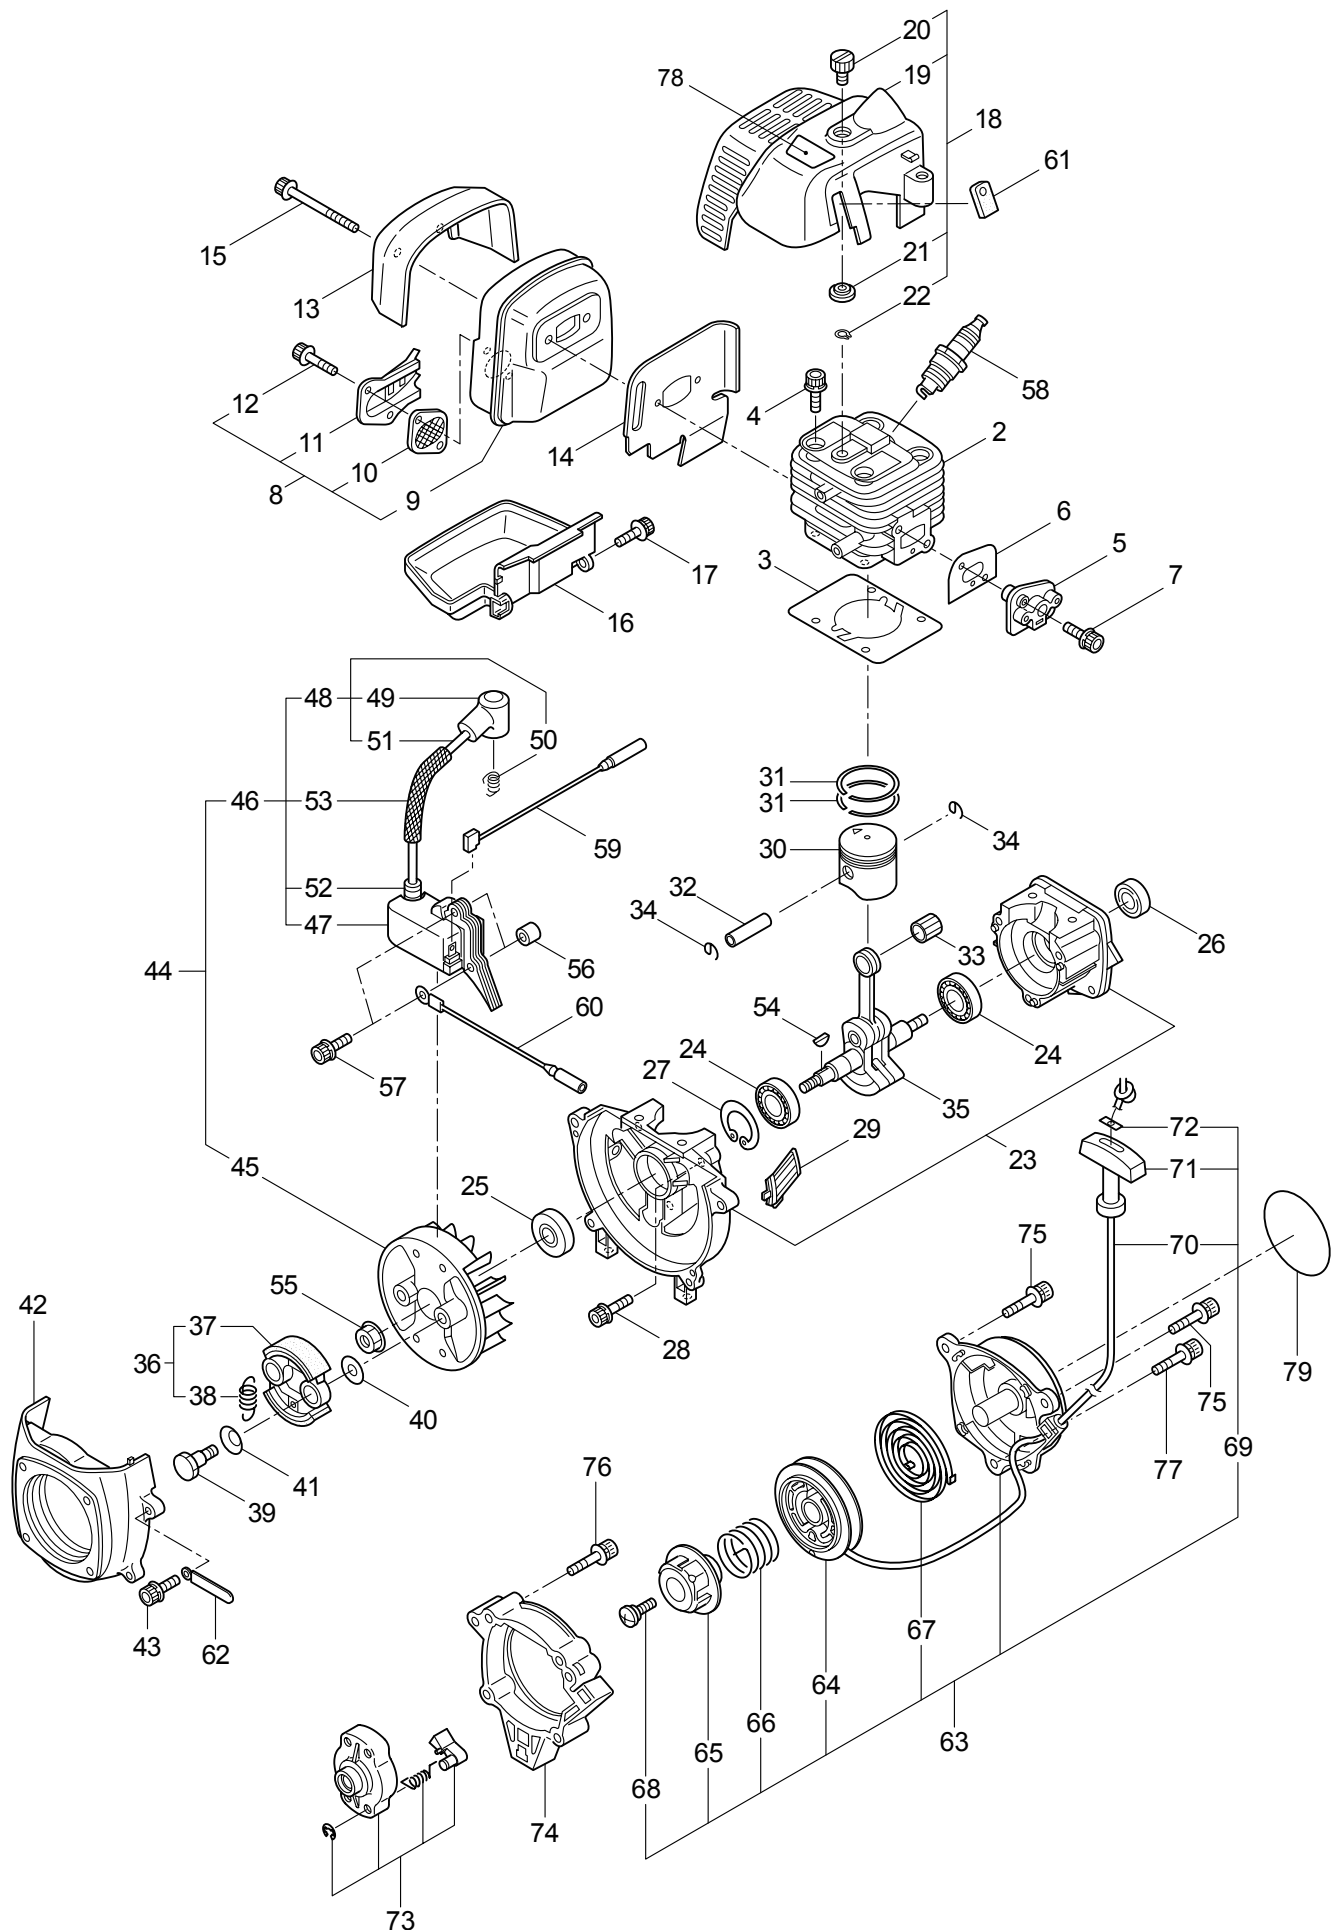

3. BC2321H-CA/Y09
ENGINE

Ref. No.	Part No.	Part Name	Q'ty	Remarks
3-46	281705	Ignition Coil Ass'y	1	Incl.47-53
3-47	281706	Coil	1	
3-48	281707	Spark Plug Wire Ass'y	1	Incl.49-51
3-49	261074	Plug Boot	1	
3-50	261075	Connector	1	
3-51	281709	Spark Plug Wire	1	
3-52	261072	Cap	1	
3-53	268584	Insulator	1	140L
3-54	261076	Woodruff Key	1	3x10
3-55	261417	Nut,Rotor	1	M8
3-56	280381	Spacer	2	
3-57	261256	Cap Screw	2	M4x25
3-58	261200	Spark Plug	1	NGK BPM6Y
3-59	263804	Wire,Coil Ground	1	
3-60	268044	Lead	1	
3-61	269189	Grommet	1	
3-62	264588	Clamp	1	
3-63	283477	Recoil Ass'y	1	Incl.64-72
3-64	283504	Reel	1	
3-65	283505	Cam Plate	1	
3-66	283506	Spring	1	
3-67	280931	Spiral Spring	1	
3-68	267213	Screw	1	
3-69	283578	Stator Rope Ass'y	1	Incl.70-72
3-70	283579	Starter Rope	1	
3-71	261725	Starter Grip	1	
3-72	283511	Rope Stopper	1	
3-73	283575	Starter Pawl Ass'y	1	
3-74	284698	Adapter Ass'y	1	
3-75	283391	Cap Screw	2	M4x20
3-76	265726	Cap Screw	4	M4x16
3-77	282096	Cap Screw	1	M4x16
3-78	282558	Label	1	
3-79	282340	Label	1	CER230