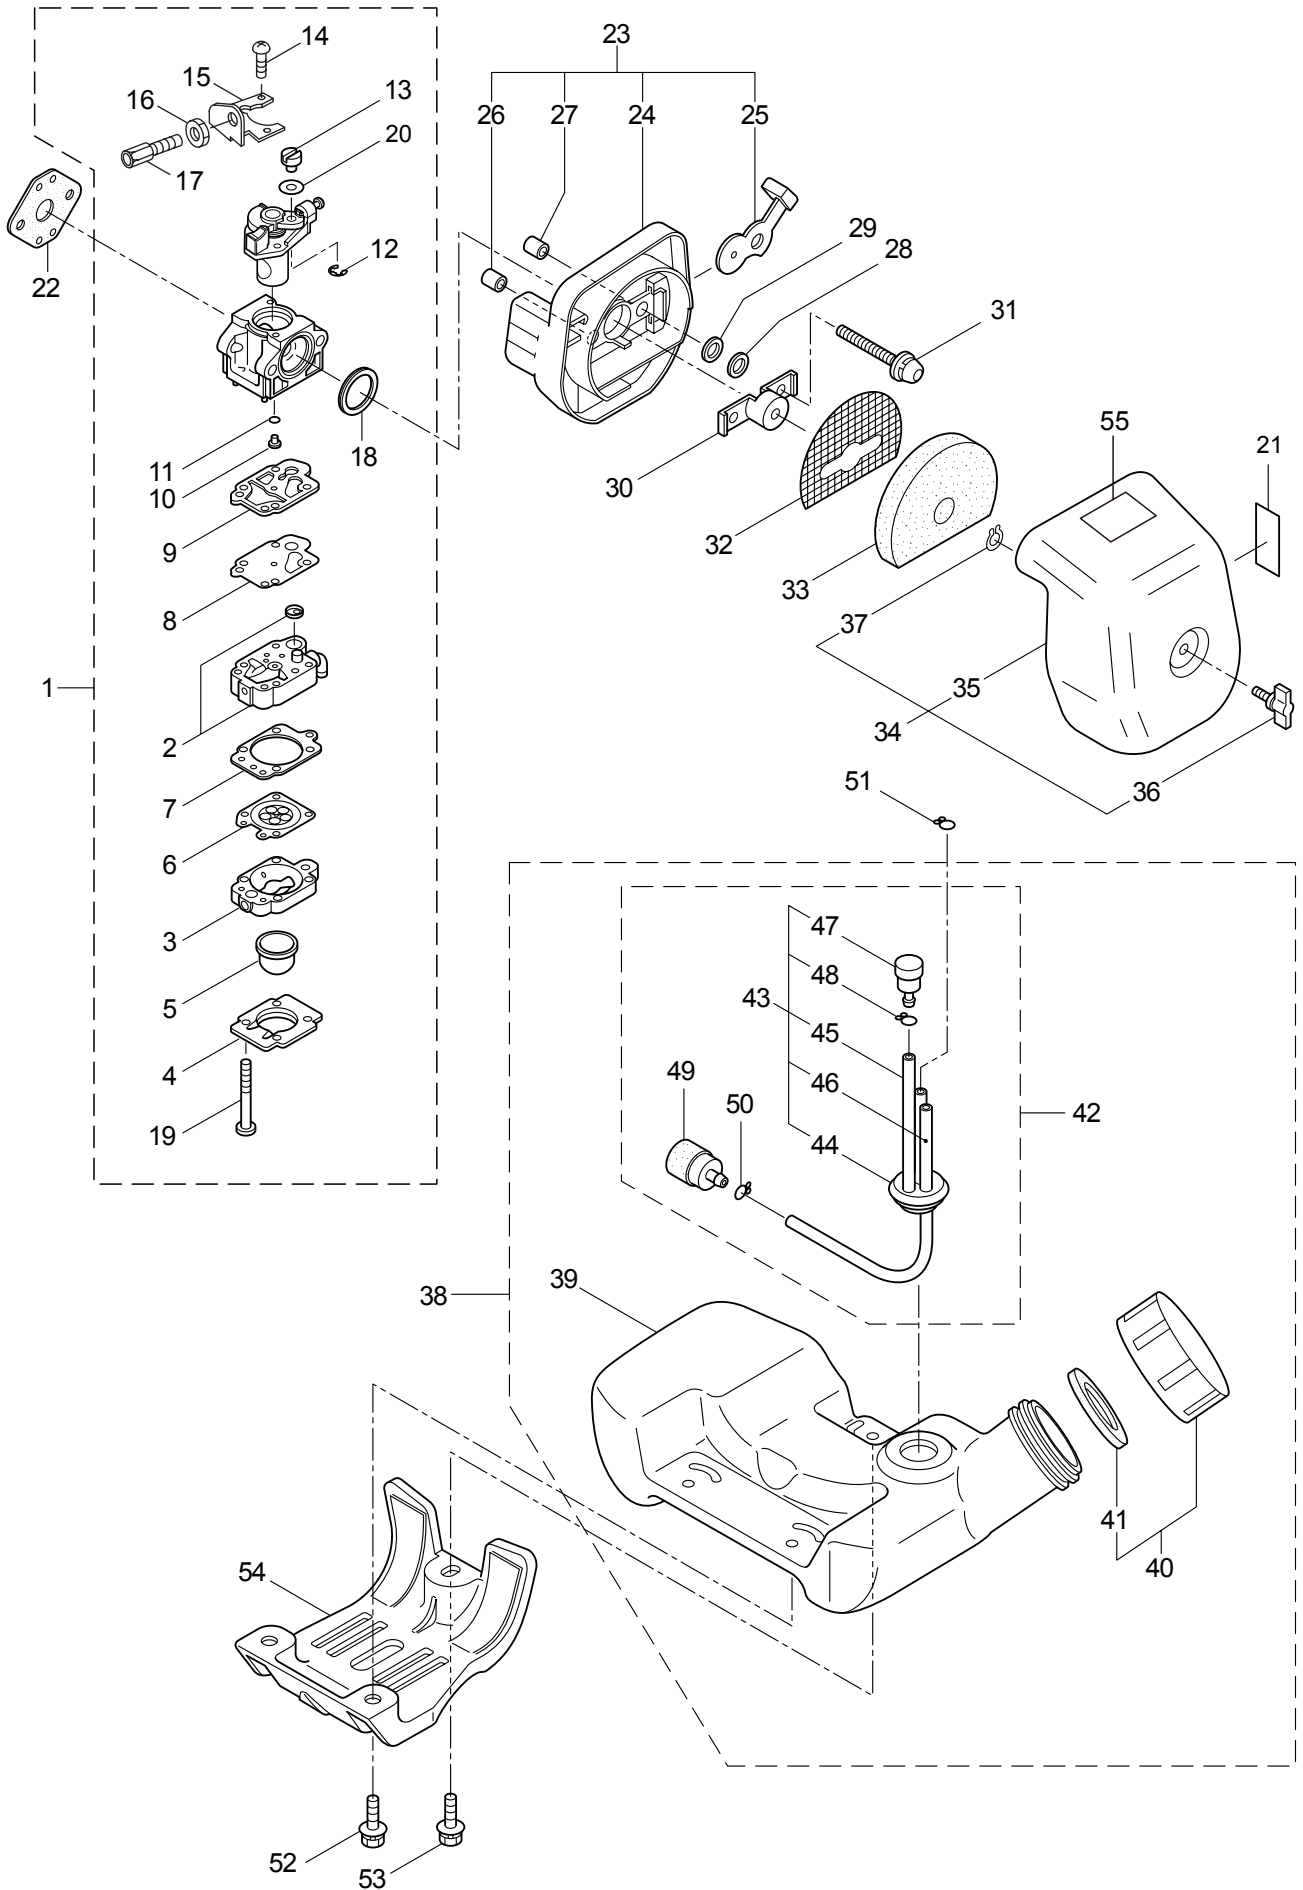

4. BC2321H-CA/Y09
CARBURETOR, FUEL TANK

Ref. No.	Part No.	Part Name	Q'ty	Remarks
4-1	282331	Carbuletor Ass'y	1	Incl.2-20
4-2	264155	Pump Body	1	
4-3	262991	Purge Body	1	
4-4	262992	Cover Plate	1	
4-5	261874	Primer Bulb	1	
4-6	283905	Diaphragm, Meterring	1	
4-7	262993	Gasket	1	
4-8	262994	Diaphragm,Fuel Pump	1	
4-9	282576	Gasket	1	
4-10	268574	Main Jet	1	
4-11	261871	O-Ring	1	
4-12	261876	E-Ring	1	
4-13	261658	Swivel	1	
4-14	261875	Screw	2	
4-15	264677	Bracket	1	
4-16	261878	Nut	1	
4-17	263994	Adapter	1	
4-18	261657	Packing	1	
4-19	262996	Screw	4	
4-20	264678	Washer	1	
4-21	261352	Label	1	Choke
4-22	261864	Gasket	1	
4-23	268055	Air Filter Case Ass'y	1	Incl.24-27
4-24	268056	Air Filter Case	1	
4-25	268057	Valve	1	
4-26	268157	Sleeve	1	5.5x7.1x6L
4-27	268412	Sleeve	1	5.5x7.1x6.6L
4-28	263345	Packing	1	7.2x11xt1.3
4-29	263942	Washer	1	7.2x12xt0.15
4-30	263815	Stay	1	
4-31	264016	Cap Screw	2	M5x60
4-32	265026	Screen	1	
4-33	265027	Foam Element	1	
4-34	268058	Air Filter Cover Ass'y	1	Incl.35-37
4-35	268059	Air Filter Cover	1	
4-36	281438	Knob	1	
4-37	261734	Snap Ring	1	#5
4-38	285690	Fuel Tank Ass'y	1	Incl.39-50
4-39	285048	Fuel Tank	1	
4-40	281565	Fuel Tank Cap Ass'y	1	Incl.41
4-41	269377	Gasket	1	
4-42	282334	Fuel Pipe Pick-up Ass'y	1	Incl.43-50
4-43	282335	Fuel Pipe Ass'y	1	Incl.44-48
4-44	268065	Grommet	1	
4-45	282337	Return Pipe	1