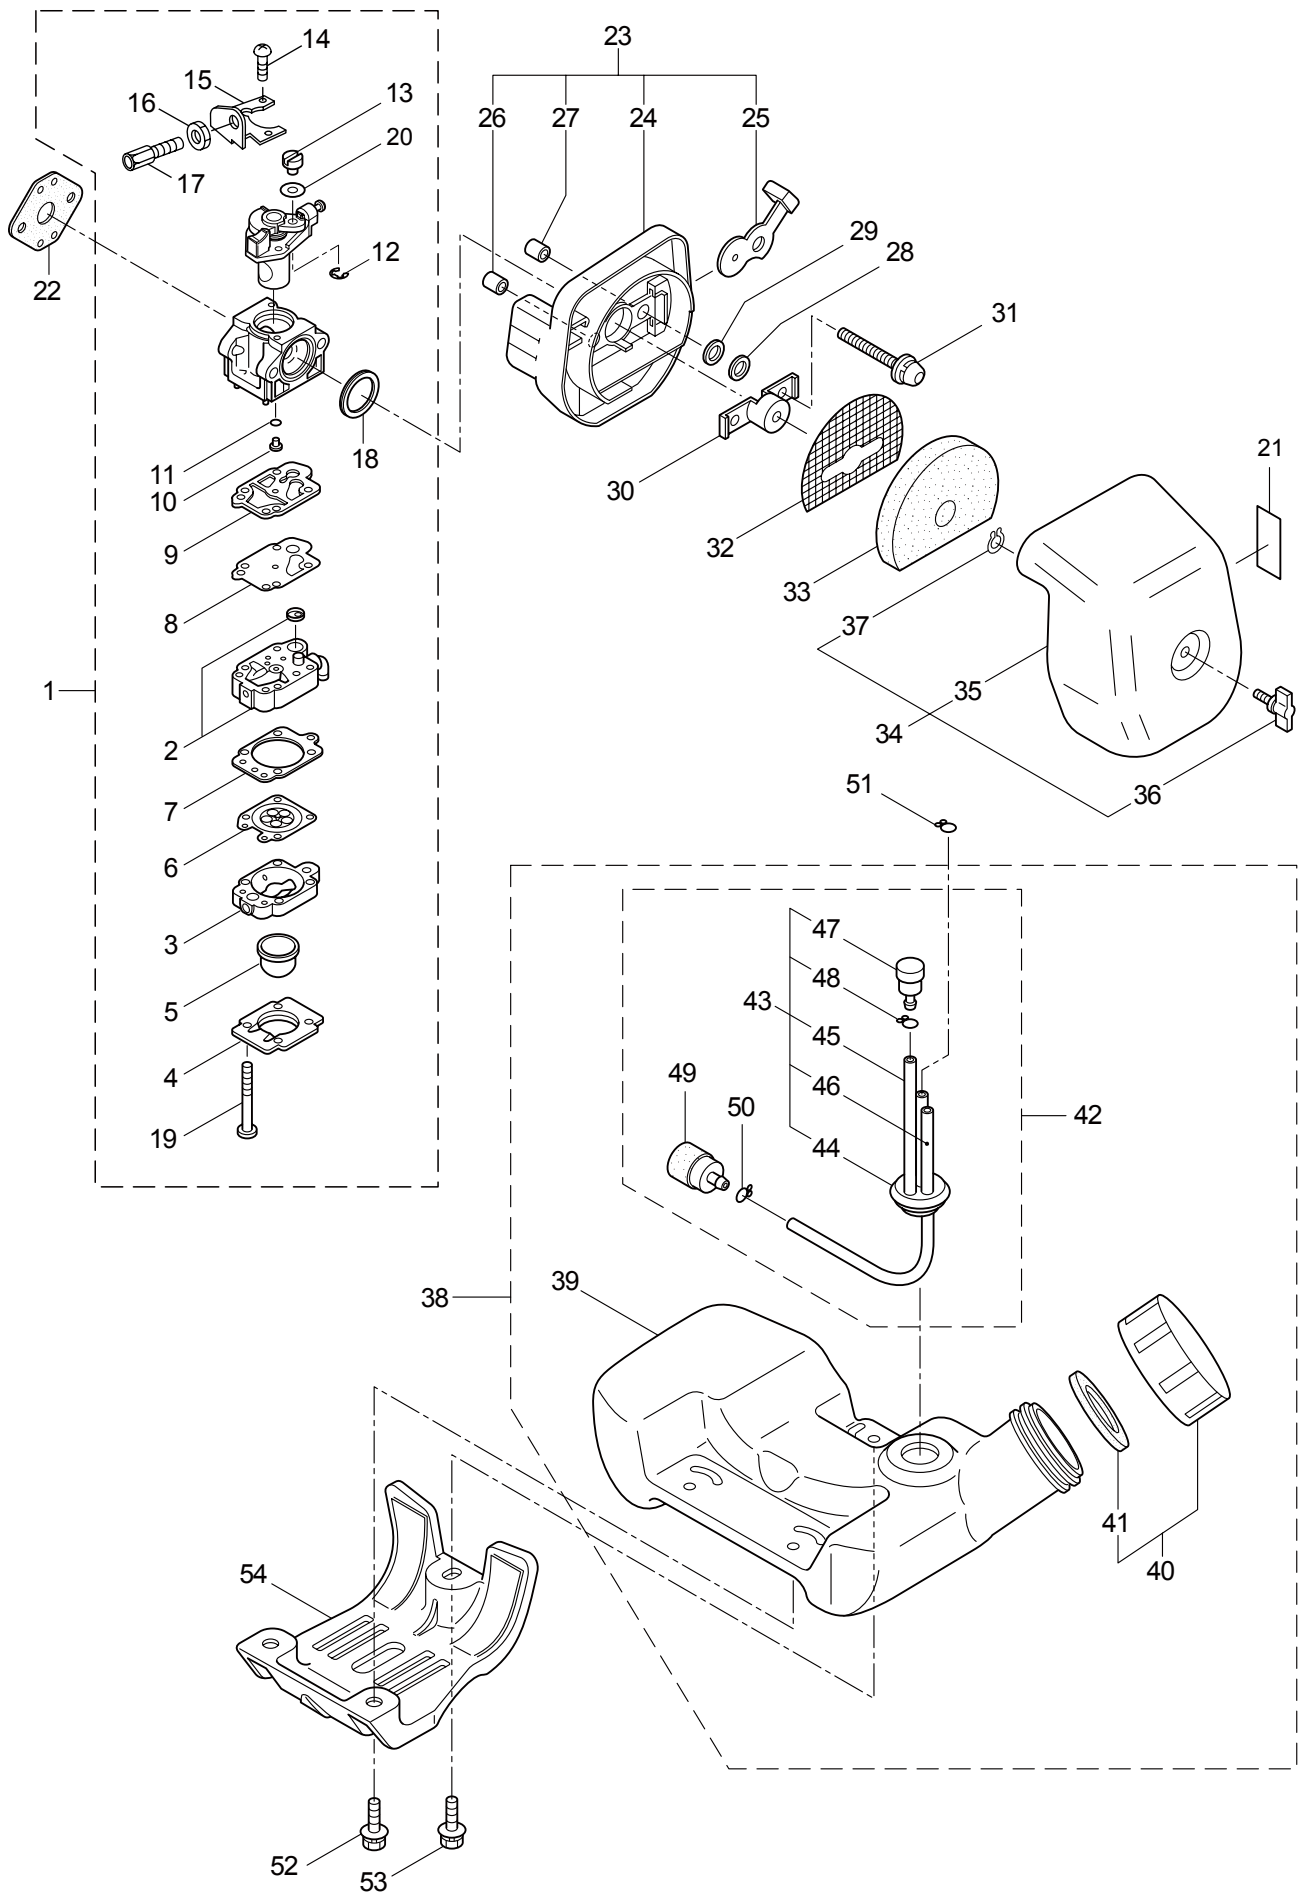

4. BC2321C-CA
CARBURETOR, FUEL TANK

Ref. No.	Part No.	Part Name	Q'ty	Remarks
4-1	282331	Carburetor Ass'y	1	Incl.2-20
4-2	264155	Pump Body	1	
4-3	262991	Purge Body	1	
4-4	262992	Cover Plate	1	
4-5	261874	Primer Bulb	1	
4-6	283905	Diaphragm, Metering	1	
4-7	262993	Gasket	1	
4-8	262994	Diaphragm,Fuel Pump	1	
4-9	282576	Gasket	1	
4-10	268574	Main Jet	1	
4-11	261871	O-Ring	1	
4-12	261876	E-Ring	1	
4-13	261658	Swivel	1	
4-14	261875	Screw	2	
4-15	264677	Bracket	1	
4-16	261878	Nut	1	
4-17	263994	Adapter	1	
4-18	261657	Packing	1	
4-19	262996	Screw	4	
4-20	264678	Washer	1	
4-21	261352	Label	1	Choke
4-22	261864	Gasket	1	
4-23	268055	Air Filter Case Ass'y	1	Incl.24-27
4-24	268056	Air Filter Case	1	
4-25	268057	Valve	1	
4-26	268157	Sleeve	1	5.5x7.1x6L
4-27	268412	Sleeve	1	5.5x7.1x6.6L
4-28	263345	Packing	1	7.2x11xt1.3
4-29	263942	Washer	1	7.2x12xt0.15
4-30	263815	Stay	1	
4-31	264016	Cap Screw	2	M5x60
4-32	265026	Screen	1	
4-33	265027	Foam Element	1	
4-34	268058	Air Filter Cover Ass'y	1	Incl.35-37
4-35	268059	Air Filter Cover	1	
4-36	281438	Knob	1	
4-37	261734	Snap Ring	1	#5
4-38	283800	Fuel Tank Ass'y	1	Incl.39-50
4-39	283801	Fuel Tank	1	
4-40	269201	Fuel Tank Cap Ass'y	1	Incl.41
4-41	269377	Gasket	1	
4-42	282334	Fuel Pipe Pick-up Ass'y	1	Incl.43-50
4-43	282335	Fuel Pipe Ass'y	1	Incl.44-48
4-44	268065	Grommet	1	
4-45	282337	Return Pipe	1