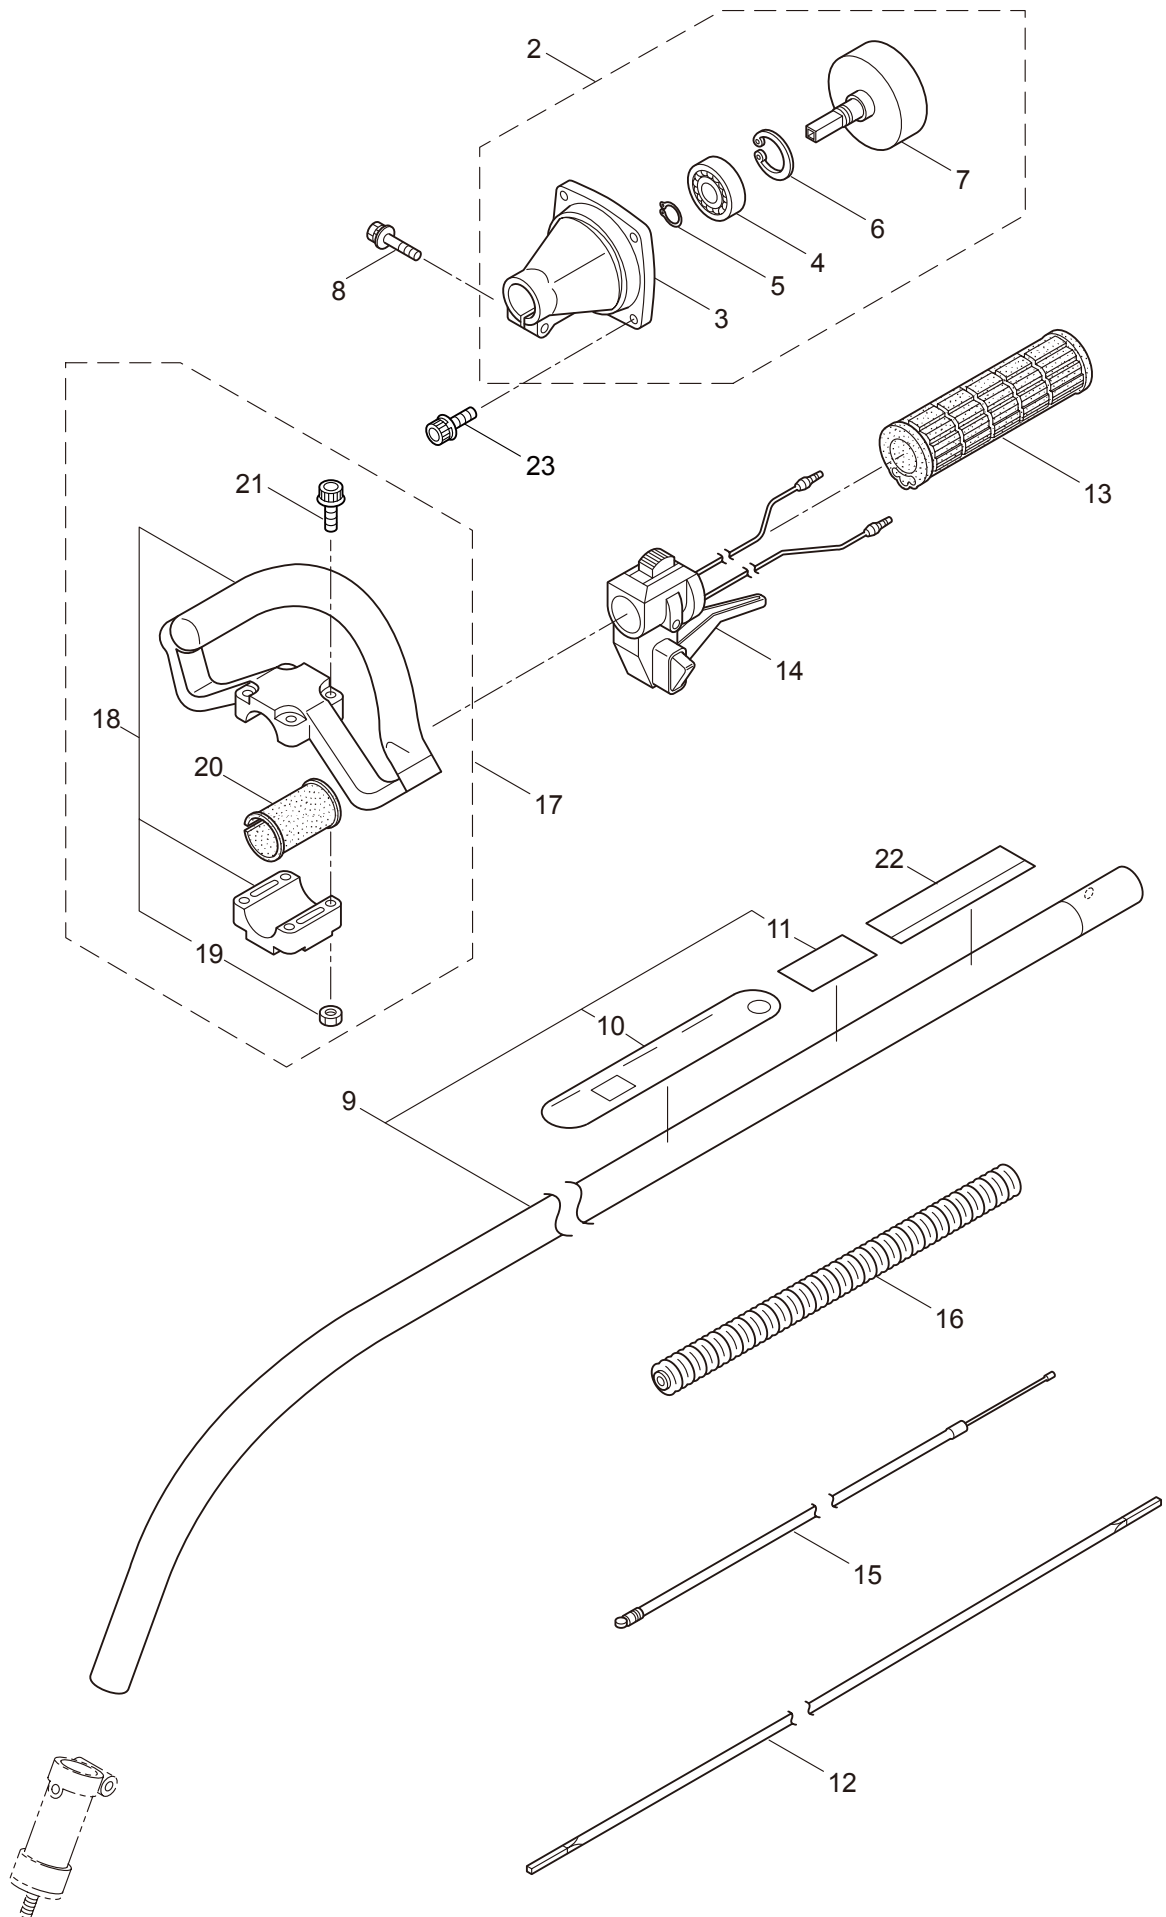

**MARUYAMA**

ILLUSTRATED PARTS LIST

**BC2321C-CA**

BRUSHCUTTER

BC2321C-CA  
BRUSH CUTTER  
PART #522640-09/2008

Maruyama. *E x t r a o r d i n a r y .*

1. BC2321C-CA  
MAIN BODY

Ref. No.	Part No.	Part Name	Q'ty	Remarks
1-2	218868	Clutch Case Ass'y	1	Incl.3-7
1-3	218869	Clutch Case	1	
1-4	012649	Bearing	1	#6201ZZ
1-5	140273	Snap Ring	1	#12
1-6	016732	Snap Ring	1	#32
1-7	218492	Clutch Drum	1	
1-8	261246	Cap Screw	1	M5x25
1-9	220079	Driveshaft Tube Ass'y	1	Incl.10,11
1-10	221501	Label	1	Warning
1-11	223926	Label	1	Lubricate
1-12	215985	Driveshaft	1	
1-13	215995	Shaft Grip	1	
1-14	222902	Throttle Trigger	1	
1-15	213444	Throttle Cable	1	340L
1-16	213548	Plastic Tube	1	#10x200L
1-17	229597	Loop Handle Ass'y	1	Incl.18-21
1-18	222938	Loop Handle	1	Incl.19
1-19	081028	Nut	4	M5
1-20	216004	Packing	1	
1-21	215608	Cap Screw	4	M5x30x16
1-22	229596	Label	1	BC2321C-CA
1-23	261250	Cap Screw	4	M5x20

2. BC2321C-CA  
BEARING HEAD

Ref. No.	Part No.	Part Name	Q'ty	Remarks
2-1	215986	Bearing Head Ass'y	1	Incl.2-8
2-2	215987	Case,Bearing	1	
2-3	215988	Attaching Shaft	1	
2-4	215989	Bearing	2	#608DD
2-5	215990	Spacer	1	
2-6	215991	Washer	1	
2-7	015845	Spring Washer	1	M8
2-8	215992	Attaching Shaft Adapter	1	
2-9	261246	Cap Screw	1	M5x25
2-10	215993	Cap Screw	1	M5x10
2-11	229598	Safety Cover Ass'y	1	Incl.12-18
2-12	215999	Guard	1	
2-13	216000	String Cutter	1	
2-14	216001	Cap Screw	2	M5x16
2-15	089901	Spring Washer	2	M5
2-16	089846	Nut	2	M5
2-17	216863	Cap Screw	1	M6x40
2-18	089885	Nut	1	M6
2-19	210418	Box Spanner	1	13x19x(+)
2-20	219431	Wrench	1	3mm
2-21	219432	Wrench	1	4mm
2-22	219433	Wrench	1	5mm
2-23	840781	Semi-Auto Head (L/R), 4	1	
2-24	229620	Instruction Manual	1	