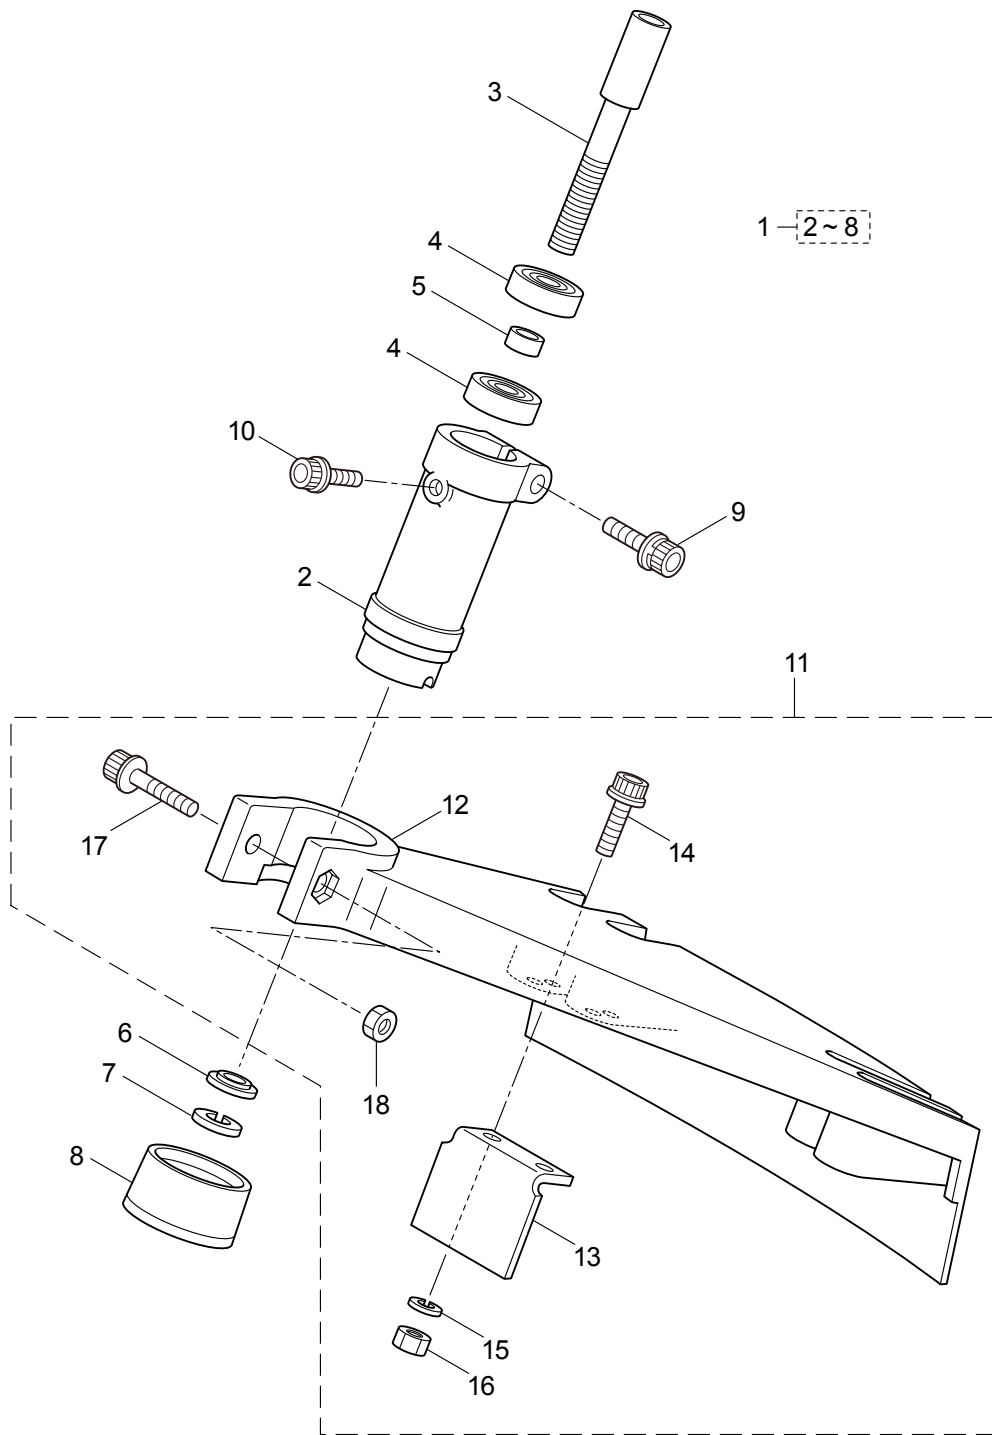

**MARUYAMA**

ILLUSTRATED PARTS LIST

**BC2321C-CA**

BRUSHCUTTER

BC2321C-CA  
BRUSH CUTTER  
PART #522640-09/2008

Maruyama. *E x t r a o r d i n a r y .*

1. BC2321C-CA  
MAIN BODY

Ref. No.	Part No.	Part Name	Q'ty	Remarks
1-2	218868	Clutch Case Ass'y	1	Incl.3-7
1-3	218869	Clutch Case	1	
1-4	012649	Bearing	1	#6201ZZ
1-5	140273	Snap Ring	1	#12
1-6	016732	Snap Ring	1	#32
1-7	218492	Clutch Drum	1	
1-8	261246	Cap Screw	1	M5x25
1-9	220079	Driveshaft Tube Ass'y	1	Incl.10,11
1-10	221501	Label	1	Warning
1-11	223926	Label	1	Lubricate
1-12	215985	Driveshaft	1	
1-13	215995	Shaft Grip	1	
1-14	222902	Throttle Trigger	1	
1-15	213444	Throttle Cable	1	340L
1-16	213548	Plastic Tube	1	#10x200L
1-17	229597	Loop Handle Ass'y	1	Incl.18-21
1-18	222938	Loop Handle	1	Incl.19
1-19	081028	Nut	4	M5
1-20	216004	Packing	1	
1-21	215608	Cap Screw	4	M5x30x16
1-22	229596	Label	1	BC2321C-CA
1-23	261250	Cap Screw	4	M5x20

2. BC2321C-CA  
BEARING HEAD

Ref. No.	Part No.	Part Name	Q'ty	Remarks
2-1	215986	Bearing Head Ass'y	1	Incl.2-8
2-2	215987	Case,Bearing	1	
2-3	215988	Attaching Shaft	1	
2-4	215989	Bearing	2	#608DD
2-5	215990	Spacer	1	
2-6	215991	Washer	1	
2-7	015845	Spring Washer	1	M8
2-8	215992	Attaching Shaft Adapter	1	
2-9	261246	Cap Screw	1	M5x25
2-10	215993	Cap Screw	1	M5x10
2-11	229598	Safety Cover Ass'y	1	Incl.12-18
2-12	215999	Guard	1	
2-13	216000	String Cutter	1	
2-14	216001	Cap Screw	2	M5x16
2-15	089901	Spring Washer	2	M5
2-16	089846	Nut	2	M5
2-17	216863	Cap Screw	1	M6x40
2-18	089885	Nut	1	M6
2-19	210418	Box Spanner	1	13x19x(+)
2-20	219431	Wrench	1	3mm
2-21	219432	Wrench	1	4mm
2-22	219433	Wrench	1	5mm
2-23	840781	Semi-Auto Head (L/R), 4	1	
2-24	229620	Instruction Manual	1	