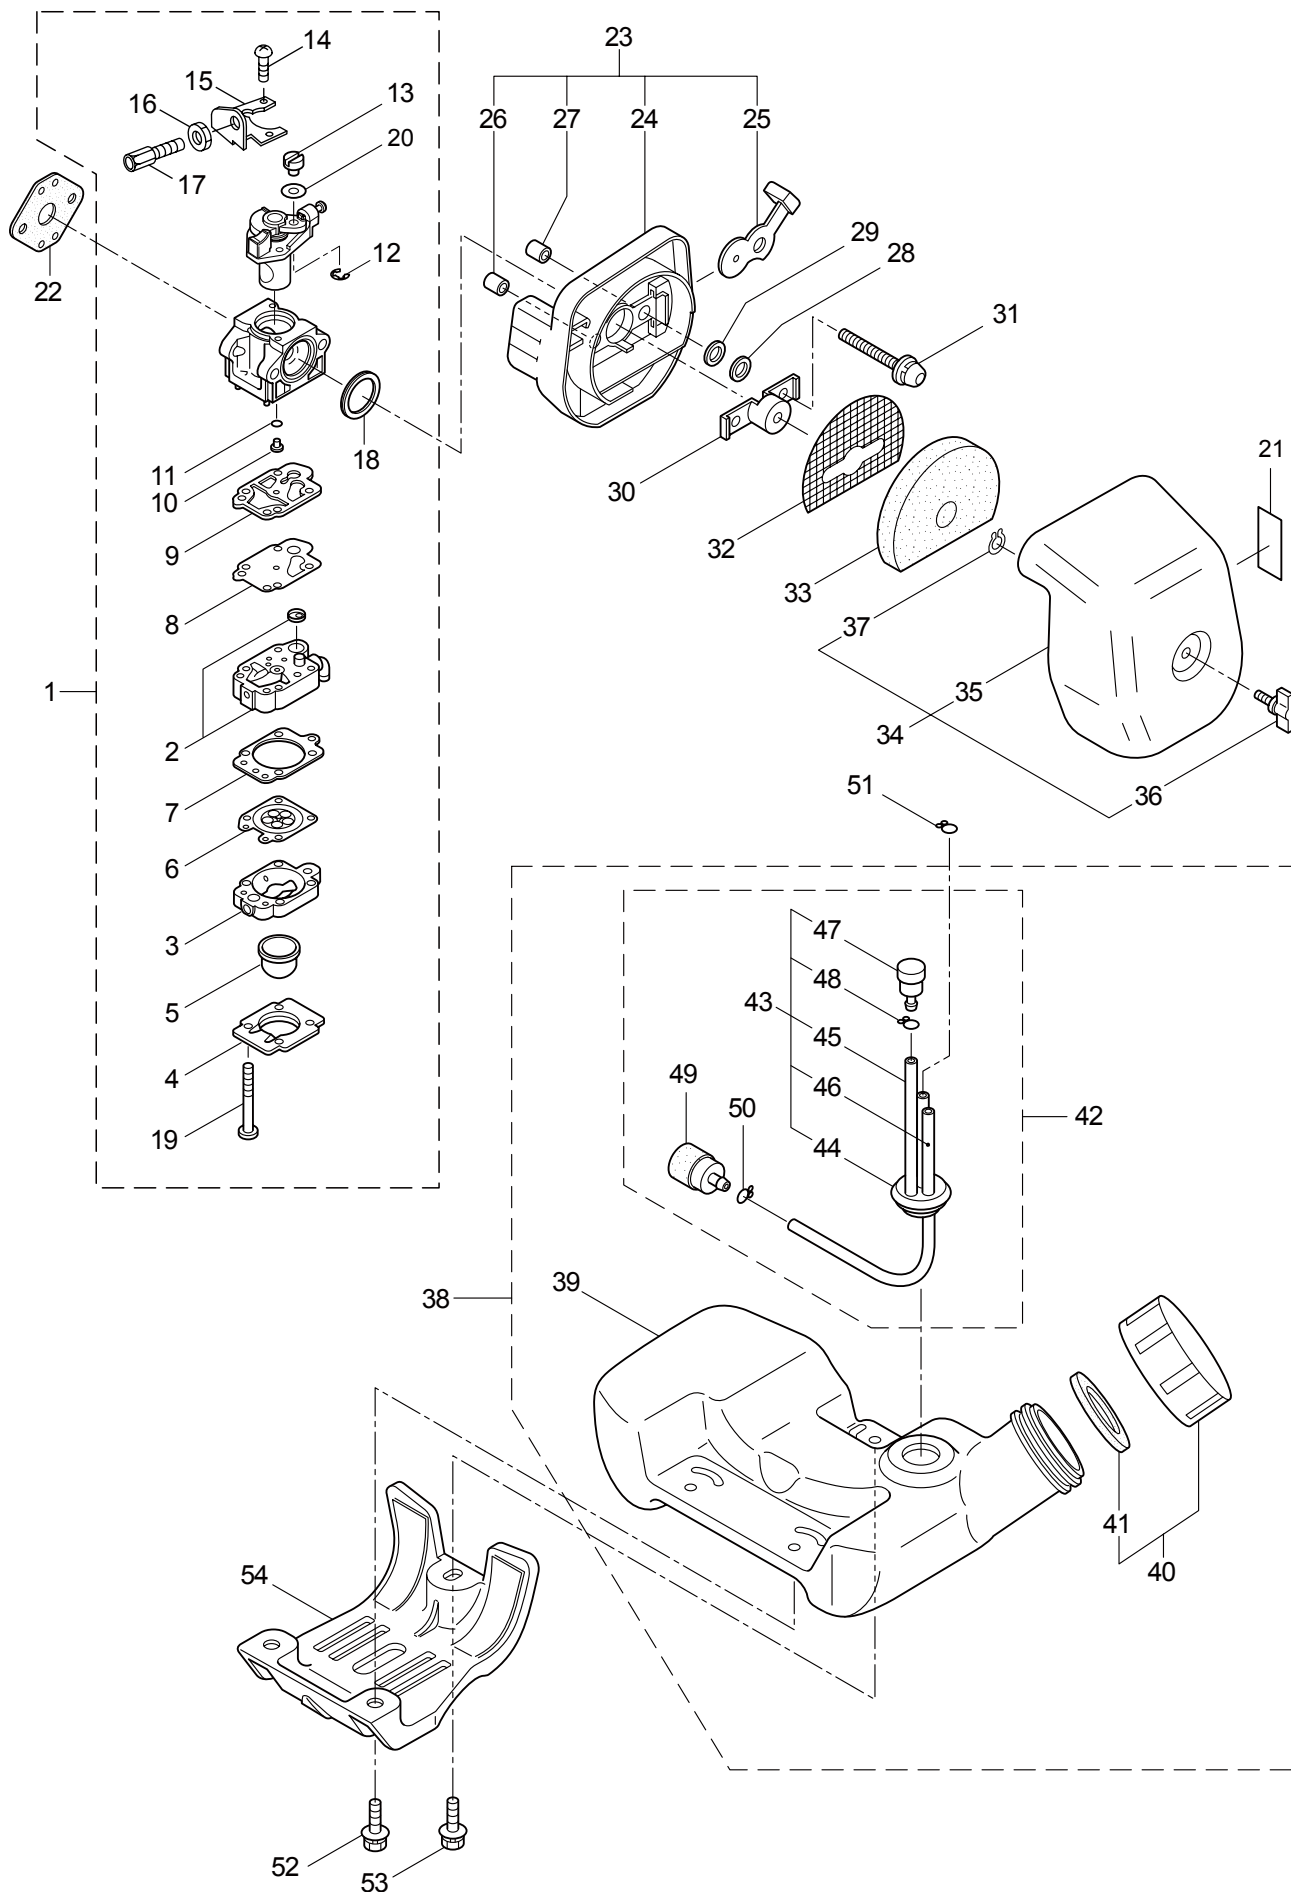

4. BC2321C-CA
CARBURETOR, FUEL TANK

Ref. No.	Part No.	Part Name	Q'ty	Remarks
4-46	282501	Fuel Pipe	1	150L
4-47	261590	Breather	1	
4-48	261117	Clip	1	
4-49	264653	Filter Ass'y	1	
4-50	261117	Clip	1	
4-51	261117	Clip	1	
4-52	281714	Cap Screw	2	M5x20
4-53	281715	Cap Screw	1	M5x20
4-54	281447	Stand	1