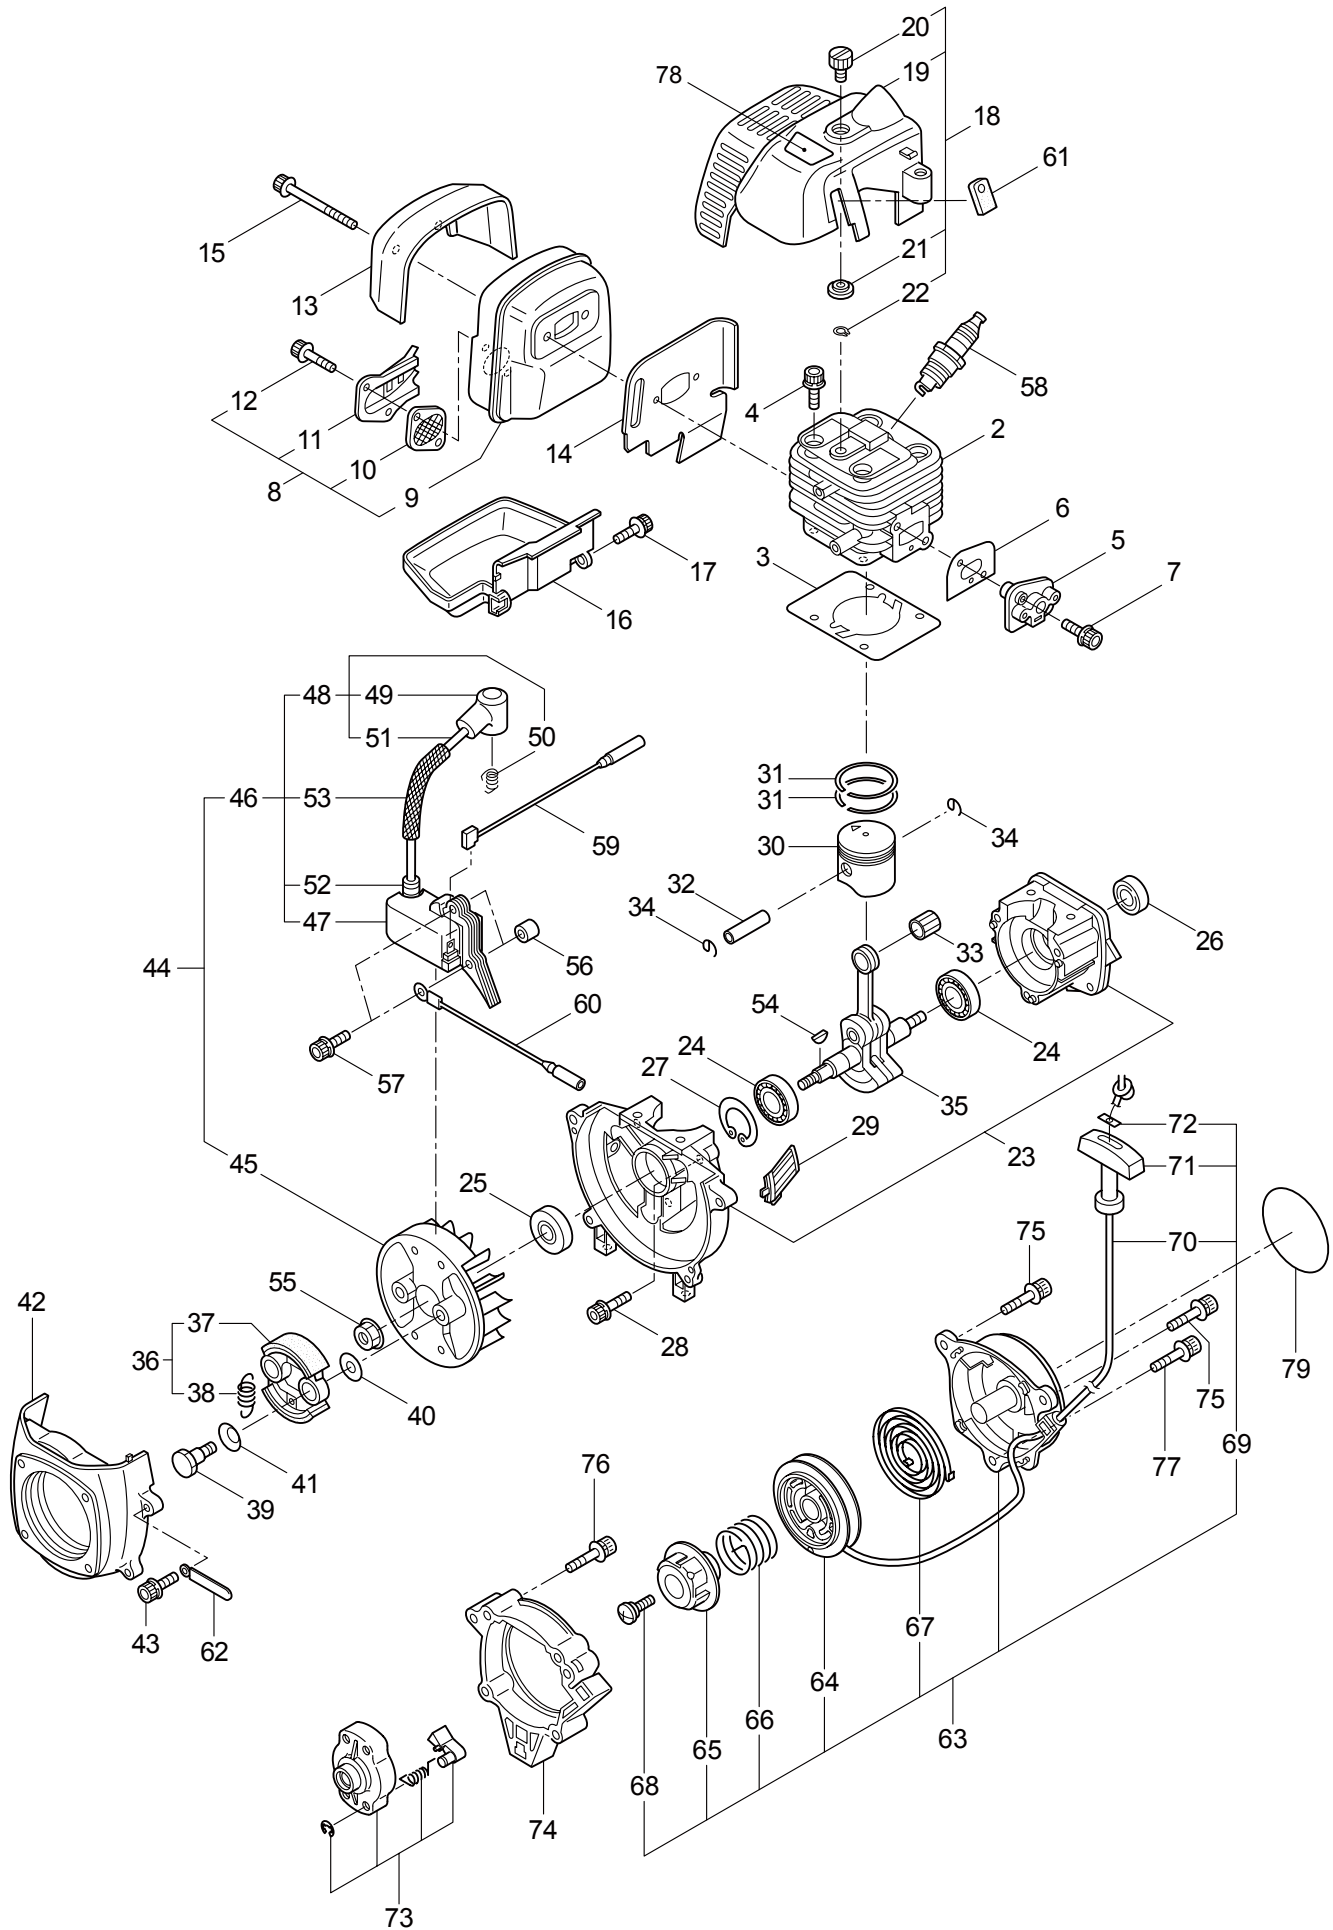

3.BC2321C-CA
ENGINE

Ref. No.	Part No.	Part Name	Q'ty	Remarks
3-2	282165	Cylinder	1	
3-3	282339	Gasket	1	
3-4	261250	Cap Screw	4	M5x20
3-5	269144	Insulator	1	New gasket required
3-6	267049	Gasket	1	
3-7	265924	Cap Screw	2	M5x25
3-8	282208	Muffler Ass'y	1	Incl.9-12
3-9	282209	Muffler Comp.	1	
3-10	267056	Spark Arrester	1	
3-11	268171	Muffler Tail	1	
3-12	265107	Cap Screw	2	M4x10
3-13	268461	Holder	1	
3-14	281440	Gasket	1	
3-15	266402	Cap Screw	2	M5x55
3-16	281446	Under Cover	1	
3-17	267191	Cap Screw	1	M5x16
3-18	281716	Top Cover Ass'y	1	Incl.19-22
3-19	281444	Top Cover	1	
3-20	261018	Knob	1	
3-21	261020	Spacer	1	
3-22	261734	Snap Ring	1	#5
3-23	268026	Crankcase	1	
3-24	280488	Bearing	2	PPL 6001
3-25	261492	Oil Seal	1	ISCD12287
3-26	261386	Oil Seal	1	ISCD12227
3-27	055185	Snap Ring	1	#28
3-28	261612	Cap Screw	3	M5x30
3-29	281442	Screen	1	
3-30	268032	Piston	1	
3-31	282177	Piston Ring	2	
3-32	261036	Piston Pin	1	
3-33	263957	Bearing, Needle	1	KTV81112EG01 B2
3-34	261576	Clip,Piston	2	
3-35	268187	Crankshaft/Conn.Rod Ass'y	1	
3-36	267327	Clutch Ass'y	1	Incl.37,38
3-37	267342	Clutch Shoe	2	(2)required
3-38	267345	Spring,Clutch	1	
3-39	264505	Bolt	2	
3-40	261189	Washer	2	6x16.5x1.2
3-41	261777	Wave Washer	2	
3-42	281443	Fan Cover	1	
3-43	261250	Cap Screw	4	M5x20
3-44	281704	Magneto Ass'y	1	Incl.45-53
3-45	268039	Rotor/Fan	1