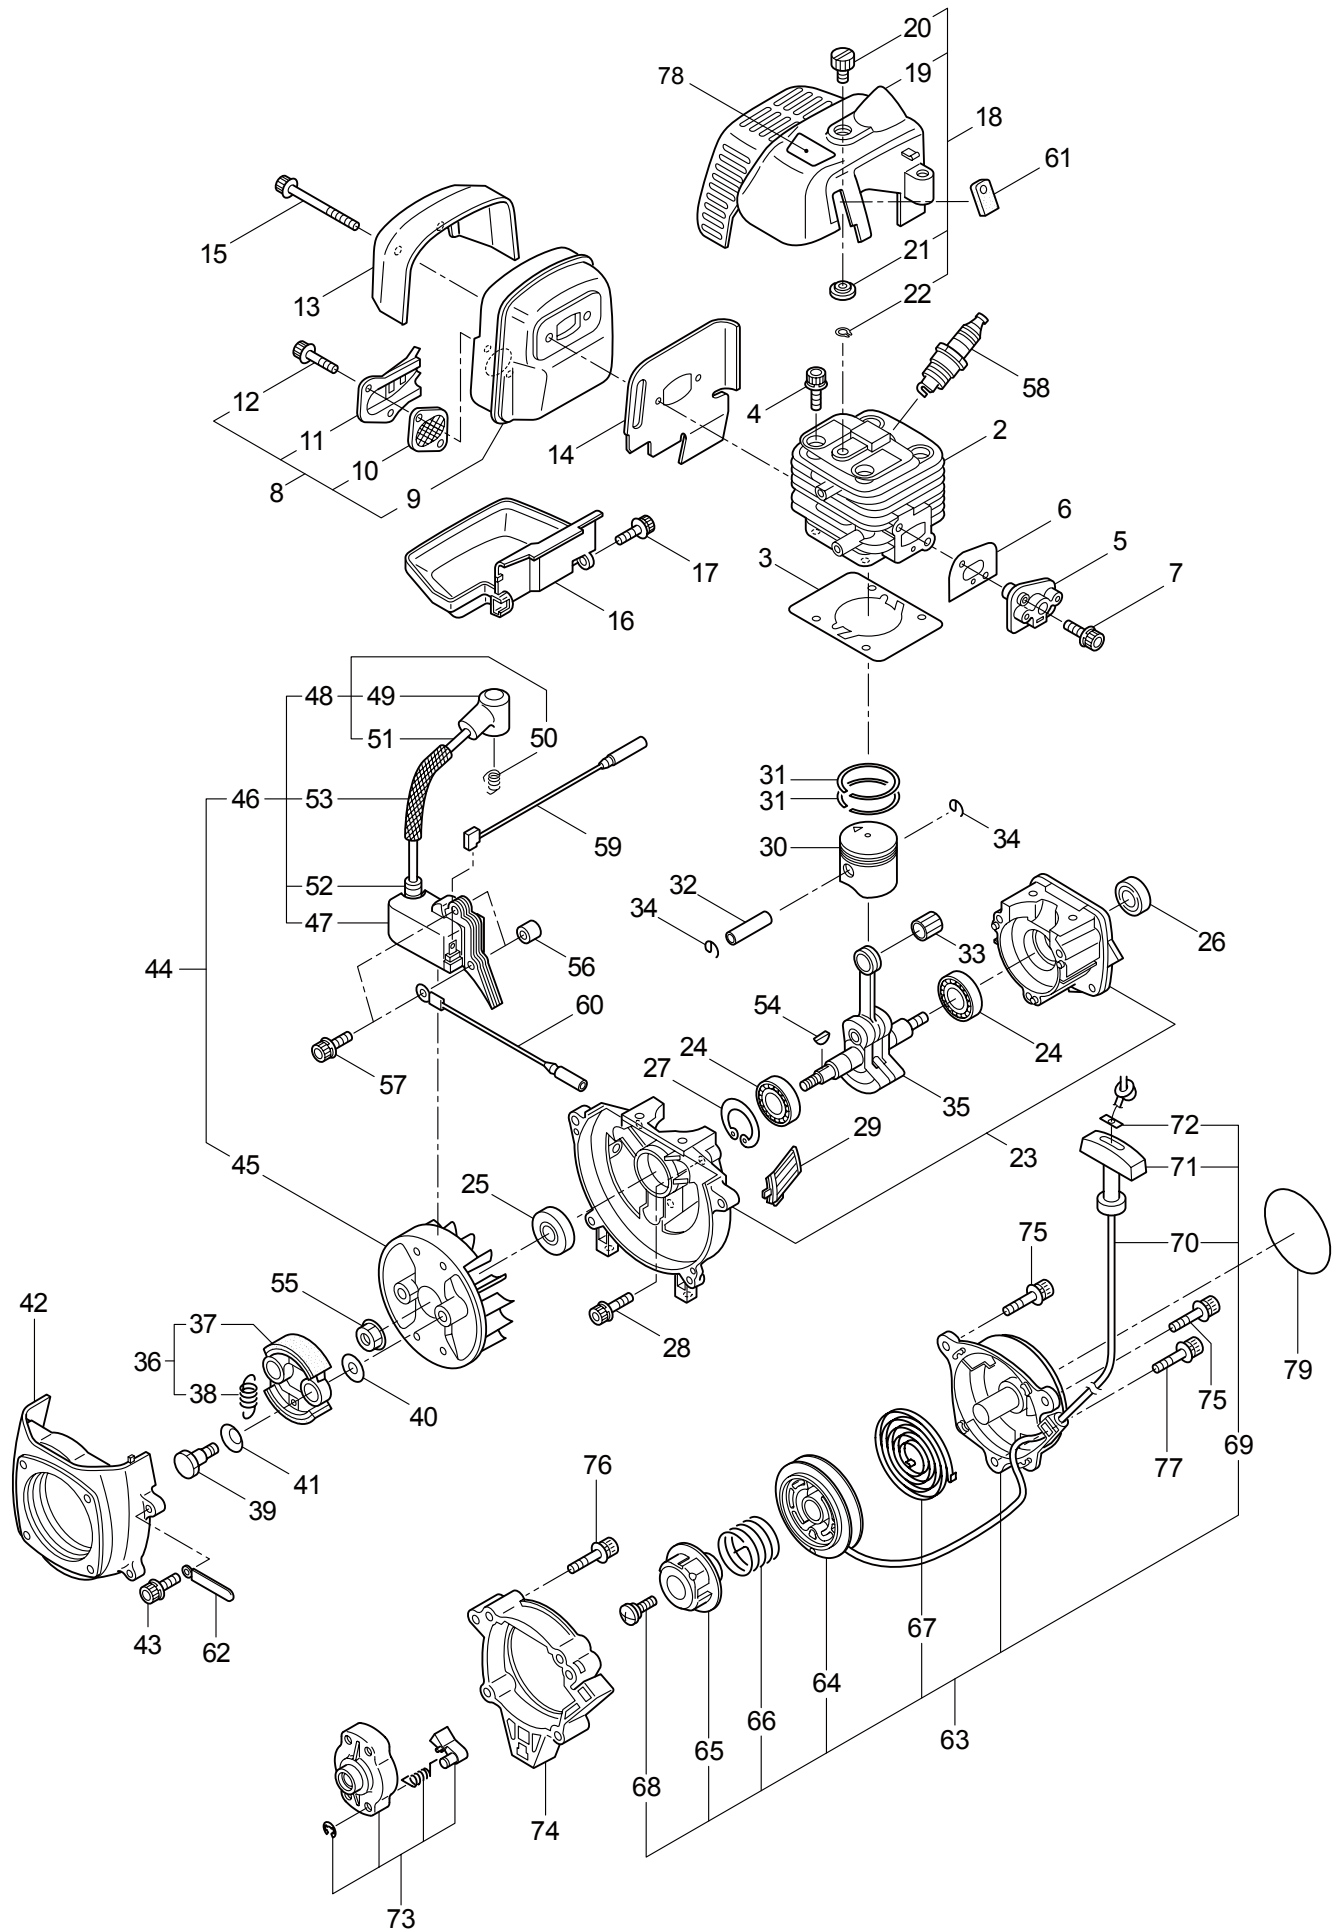

3. BC2321C-CA ENGINE

Ref. No.	Part No.	Part Name	Q'ty	Remarks
3-46	281705	Ignition Coil Ass'y	1	Incl.47-53
3-47	281706	Coil	1	
3-48	281707	Spark Plug Wire Ass'y	1	Incl.49-51
3-49	261074	Plug Boot	1	
3-50	261075	Connector	1	
3-51	281709	Spark Plug Wire	1	
3-52	261072	Cap	1	
3-53	268584	Insulator	1	140L
3-54	261076	Woodruff Key	1	3x10
3-55	261417	Nut,Rotor	1	M8
3-56	280381	Spacer	2	
3-57	261256	Cap Screw	2	M4x25
3-58	261200	Spark Plug	1	NGK BPM6Y
3-59	263804	Wire,Coil Ground	1	
3-60	268044	Lead	1	
3-61	269189	Grommet	1	
3-62	264588	Clamp	1	
3-63	283477	Recoil Ass'y	1	Incl.64-72
3-64	283504	Reel	1	
3-65	283505	Cam Plate	1	
3-66	283506	Spring	1	
3-67	280931	Spiral Spring	1	
3-68	267213	Screw	1	
3-69	283578	Starter Rope Ass'y	1	Incl.70-72
3-70	283579	Starter Rope	1	
3-71	261725	Starter Grip	1	
3-72	283511	Rope Stopper	1	
3-73	283575	Starter Pawl Ass'y	1	
3-74	284698	Adapter Ass'y	1	
3-75	283391	Cap Screw	2	M4x20
3-76	265726	Cap Screw	4	M4x16
3-77	282096	Cap Screw	1	M4x16
3-78	282558	Label	1	
3-79	282340	Label	1	CER230