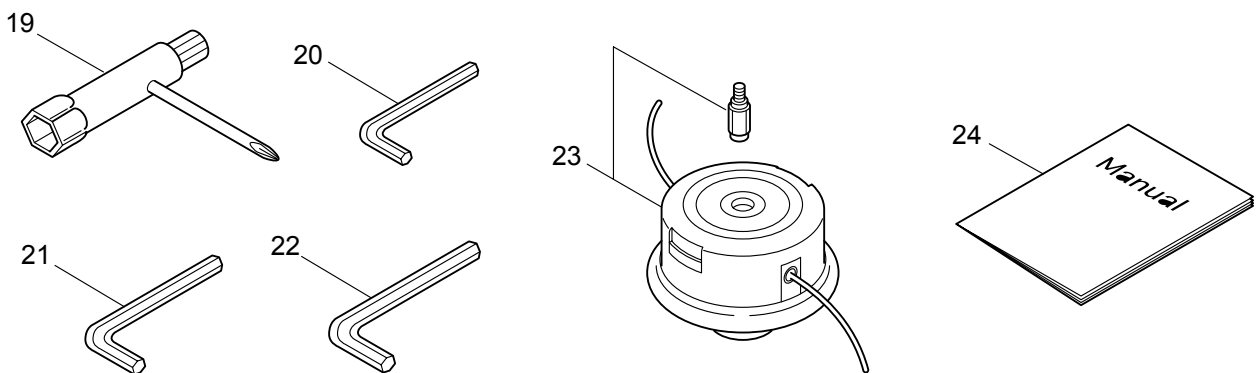

**MARUYAMA**

ILLUSTRATED PARTS LIST

**BC2321C-CA**

BRUSHCUTTER

BC2321C-CA  
BRUSH CUTTER  
PART #522640-09/2008

Maruyama. *E x t r a o r d i n a r y .*

1. BC2321C-CA  
MAIN BODY

Ref. No.	Part No.	Part Name	Q'ty	Remarks
1-2	218868	Clutch Case Ass'y	1	Incl.3-7
1-3	218869	Clutch Case	1	
1-4	012649	Bearing	1	#6201ZZ
1-5	140273	Snap Ring	1	#12
1-6	016732	Snap Ring	1	#32
1-7	218492	Clutch Drum	1	
1-8	261246	Cap Screw	1	M5x25
1-9	220079	Driveshaft Tube Ass'y	1	Incl.10,11
1-10	221501	Label	1	Warning
1-11	223926	Label	1	Lubricate
1-12	215985	Driveshaft	1	
1-13	215995	Shaft Grip	1	
1-14	222902	Throttle Trigger	1	
1-15	213444	Throttle Cable	1	340L
1-16	213548	Plastic Tube	1	#10x200L
1-17	229597	Loop Handle Ass'y	1	Incl.18-21
1-18	222938	Loop Handle	1	Incl.19
1-19	081028	Nut	4	M5
1-20	216004	Packing	1	
1-21	215608	Cap Screw	4	M5x30x16
1-22	229596	Label	1	BC2321C-CA
1-23	261250	Cap Screw	4	M5x20

2. BC2321C-CA  
BEARING HEAD

Ref. No.	Part No.	Part Name	Q'ty	Remarks
2-1	215986	Bearing Head Ass'y	1	Incl.2-8
2-2	215987	Case,Bearing	1	
2-3	215988	Attaching Shaft	1	
2-4	215989	Bearing	2	#608DD
2-5	215990	Spacer	1	
2-6	215991	Washer	1	
2-7	015845	Spring Washer	1	M8
2-8	215992	Attaching Shaft Adapter	1	
2-9	261246	Cap Screw	1	M5x25
2-10	215993	Cap Screw	1	M5x10
2-11	229598	Safety Cover Ass'y	1	Incl.12-18
2-12	215999	Guard	1	
2-13	216000	String Cutter	1	
2-14	216001	Cap Screw	2	M5x16
2-15	089901	Spring Washer	2	M5
2-16	089846	Nut	2	M5
2-17	216863	Cap Screw	1	M6x40
2-18	089885	Nut	1	M6
2-19	210418	Box Spanner	1	13x19x(+)
2-20	219431	Wrench	1	3mm
2-21	219432	Wrench	1	4mm
2-22	219433	Wrench	1	5mm
2-23	840781	Semi-Auto Head (L/R), 4	1	
2-24	229620	Instruction Manual	1	