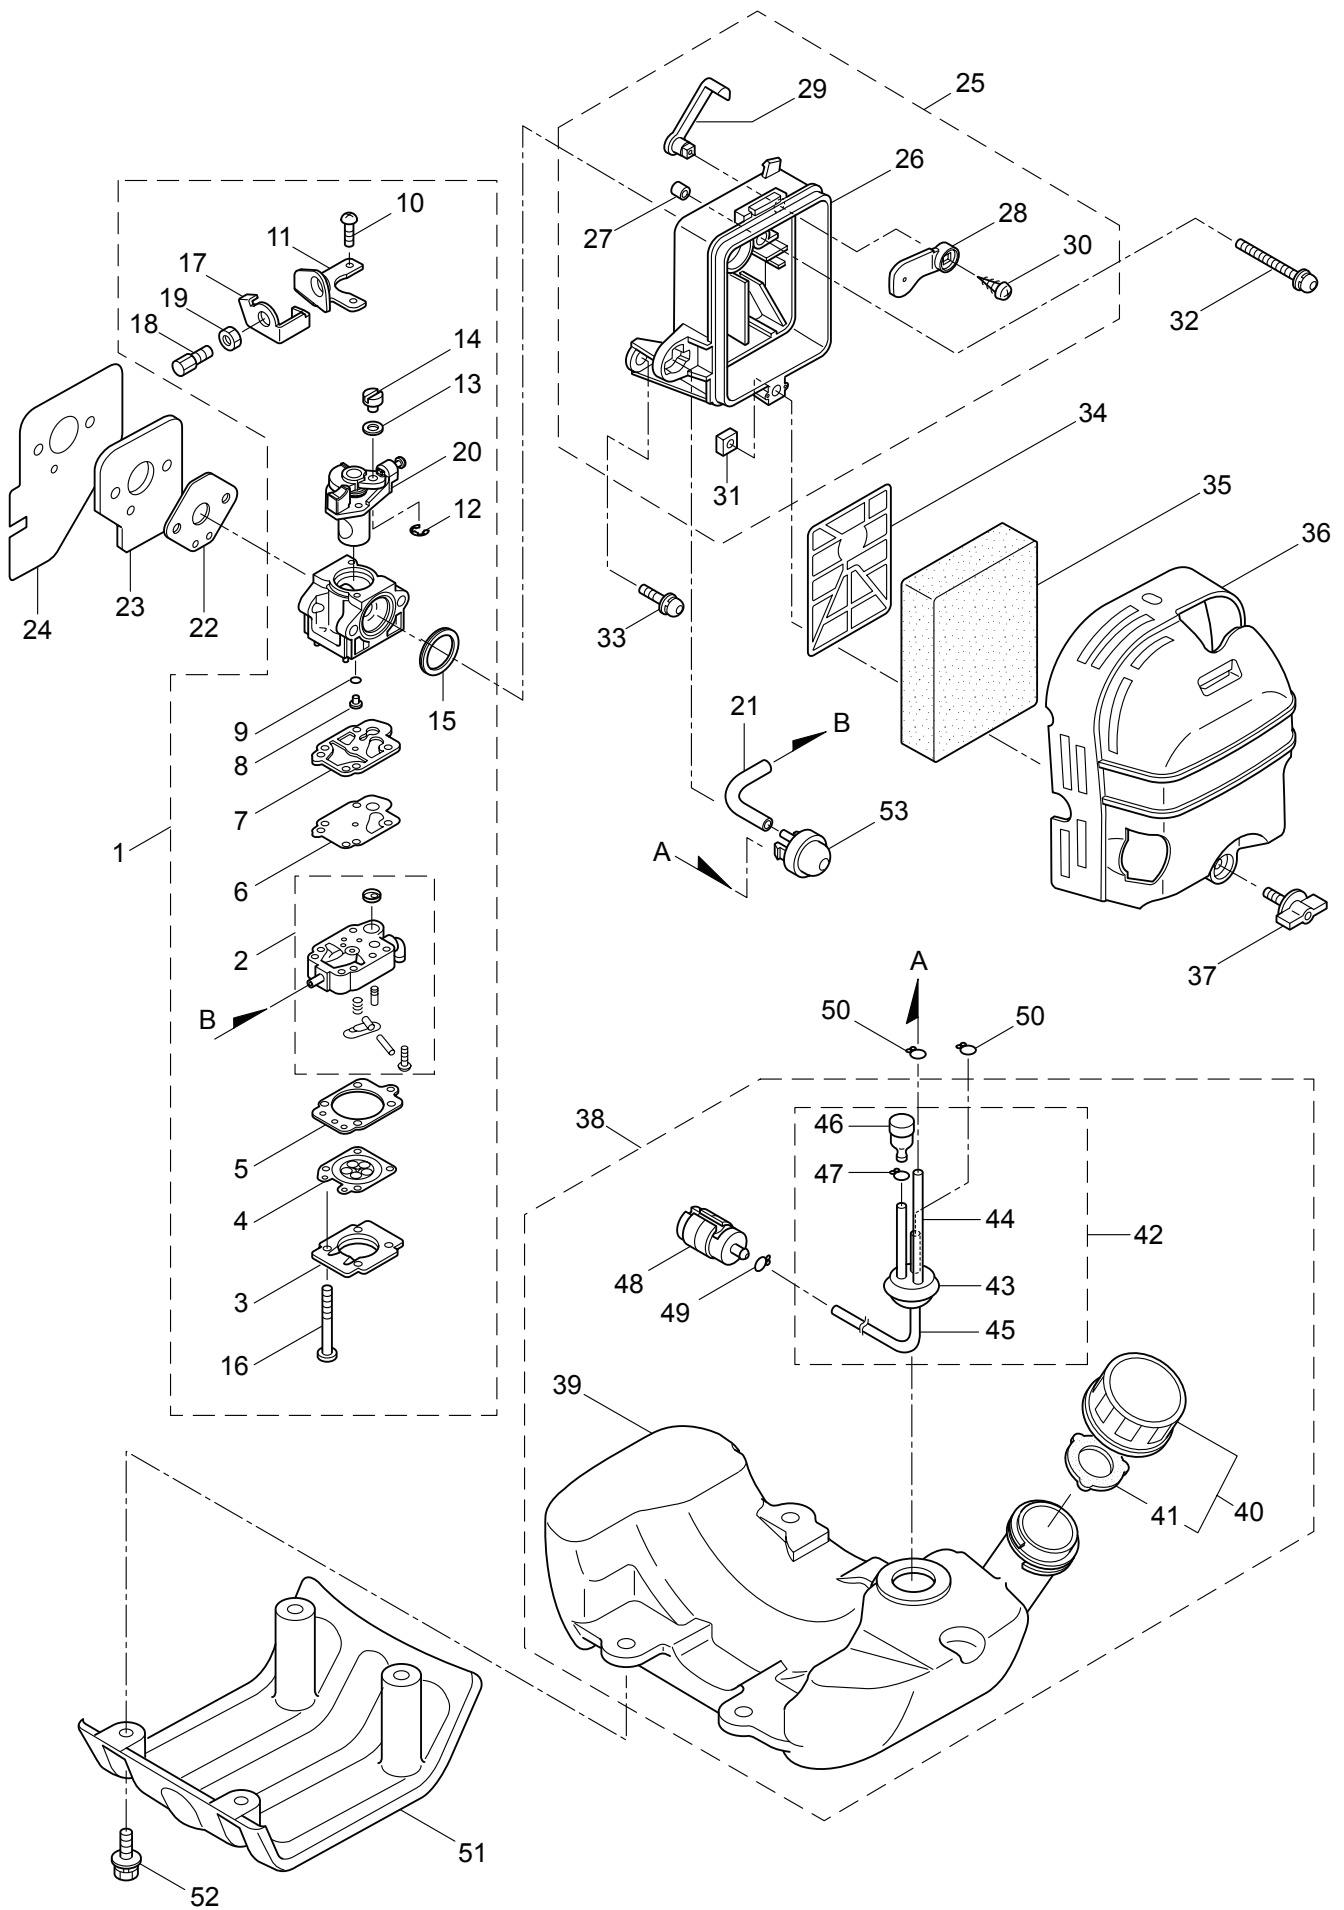

4. B43R
CARBURETOR, FUEL TANK

Ref. No.	Part No.	Part Name	Q'ty	Remarks
4-46	261590	Breather	1	
4-47	261117	Clip	1	
4-48	267328	Fuel Filter Ass'y	1	
4-49	563014	Clip	1	
4-50	563014	Clip	2	
4-51	285167	Stand	1	
4-52	281714	Cap Screw	4	M5x20
4-53	282299	Pump	1