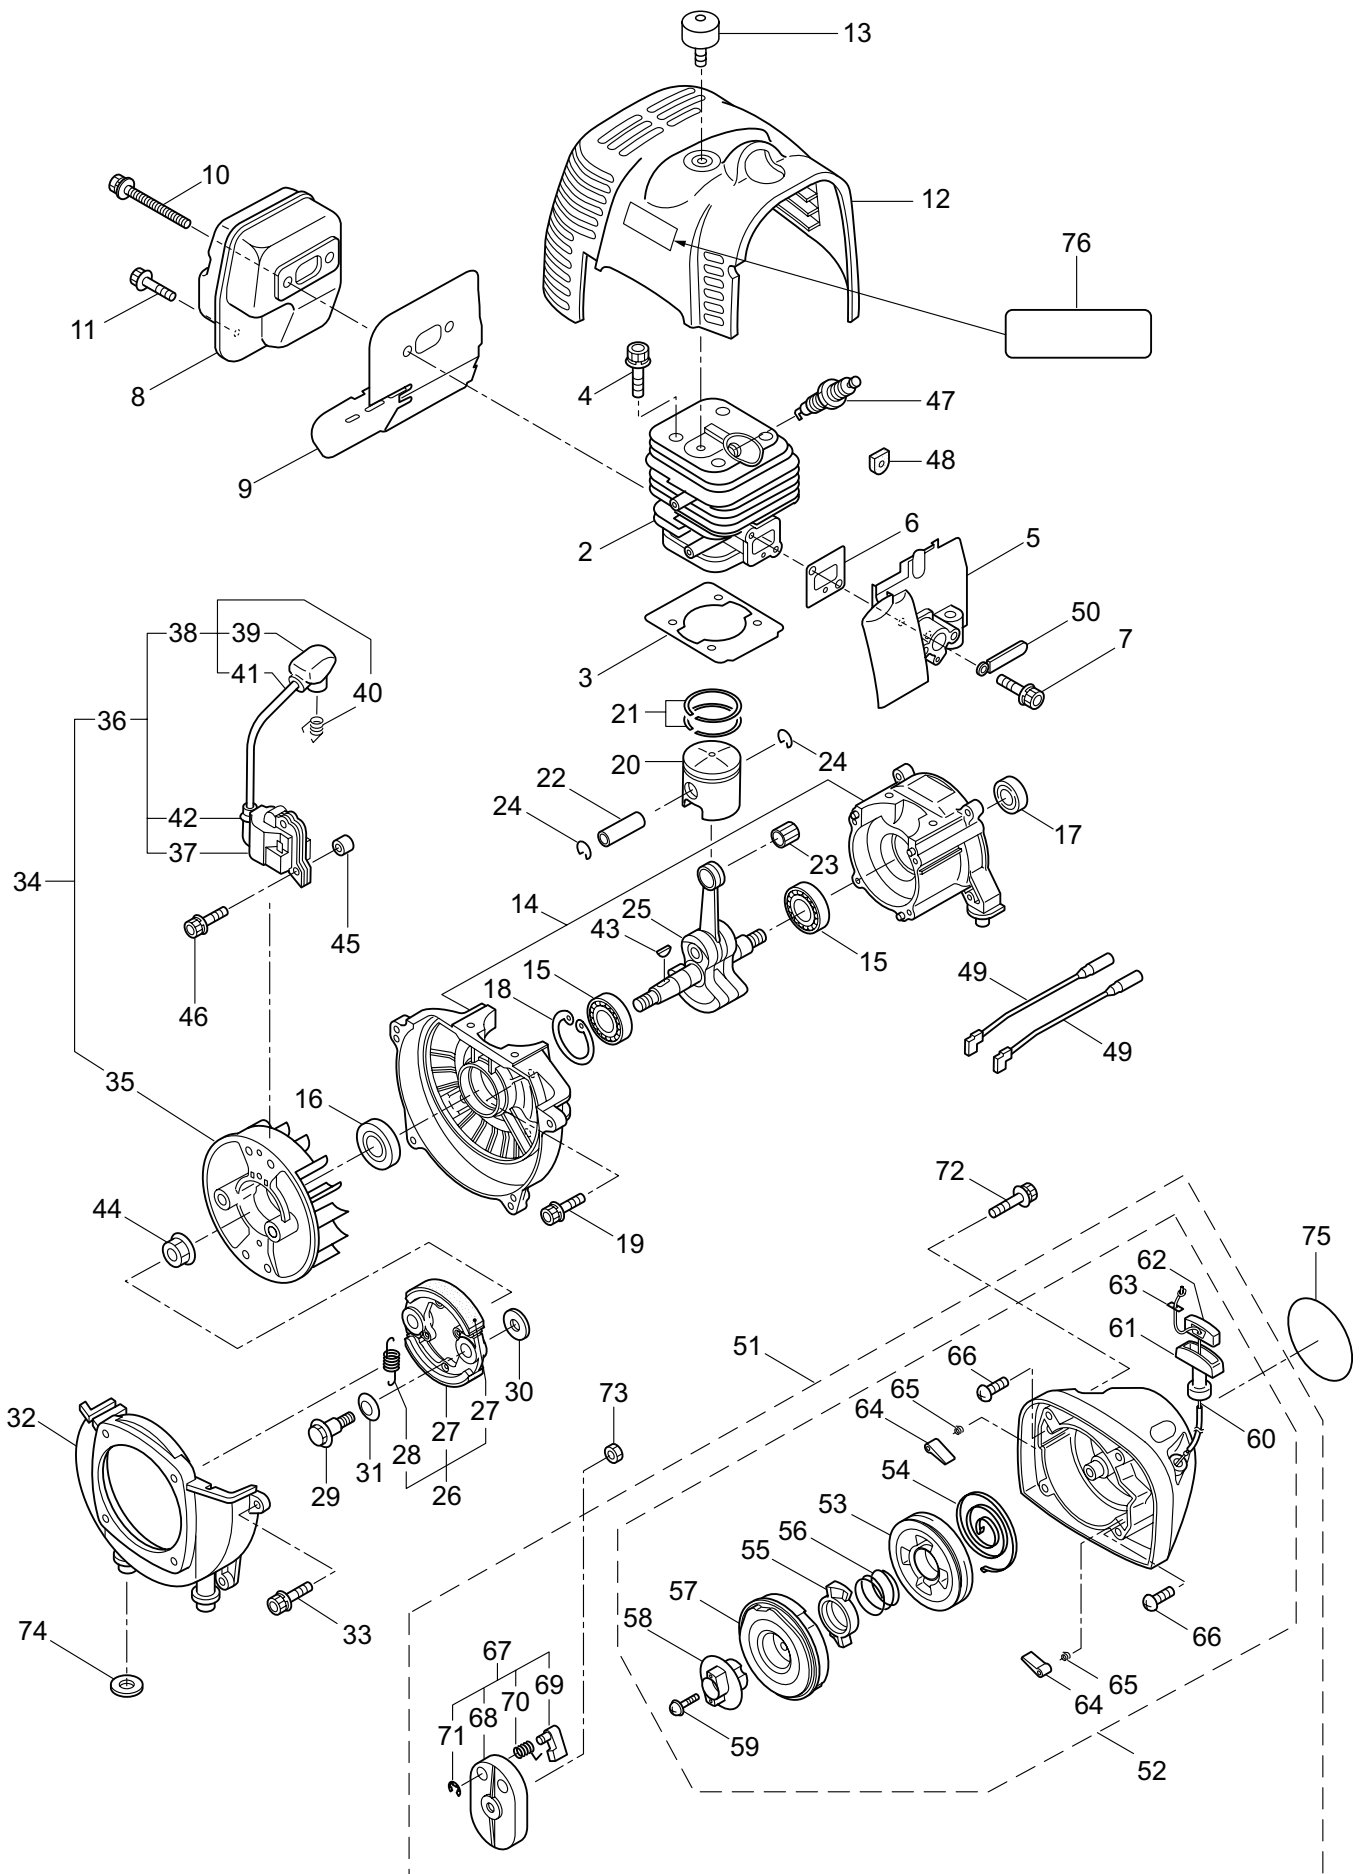

3. B43R ENGINE

Ref. No.	Part No.	Part Name	Q'ty	Remarks
3-1	859611	Engine	1	NE420THT/10
3-2	282257	Cylinder	1	New gasket required
3-3	282259	Gasket	1	
3-4	261612	Cap Screw	4	M5x30
3-5	282261	Insulator	1	New gasket required
3-6	282262	Gasket	1	
3-7	267290	Cap Screw	2	M5x20
3-8	282264	Muffler Comp	1	
3-9	282271	Gasket	1	
3-10	266713	Cap Screw	2	M5x60
3-11	283315	Screw	1	M5x12W-12
3-12	282274	Top Cover	1	
3-13	285843	Knob	1	
3-14	282277	Crankcase	1	
3-15	262658	Bearing	2	#6202C3
3-16	262660	Oil Seal	1	TC15357
3-17	262565	Oil Seal	1	ISCD15257
3-18	563066	Snap Ring	1	#35
3-19	261612	Cap Screw	4	M5x30
3-20	281299	Piston	1	
3-21	262476	Piston Ring	2	(2)Required
3-22	262749	Piston Pin	1	
3-23	262659	Bearing, Needle	1	KTV111414EG01B2
3-24	262479	Clip, Piston Pin	2	
3-25	283038	Crankshaft/Conn.Rod Ass'y	1	
3-26	286905	Clutch Ass'y	1	Incl.27,28
3-27	286906	Clutch Shoe	2	(2)Required
3-28	286907	Spring, Clutch	1	
3-29	287091	Cap Screw	2	M8x1.25
3-30	262683	Washer	2	8x22x1.2
3-31	262682	Wave Washer	2	
3-32	282285	Fan Cover	1	
3-33	261250	Cap Screw	4	M5x20
3-34	282287	Magneto Ass'y	1	Incl.35-42
3-35	282288	Rotor/Fan	1	
3-36	282289	Ignition Coil Ass'y	1	Incl.37-42
3-37	267572	Coil	1	
3-38	282290	Spark Plug Wire Ass'y	1	Incl.39-41
3-39	282292	Plug Boot	1	
3-40	261075	Connector	1	
3-41	282291	Spark Plug Wire	1	
3-42	261072	Cap	1	
3-43	261076	Woodruff Key	1	3x10
3-44	262731	Nut, Rotor	1	M10
3-45	280381	Spacer	2