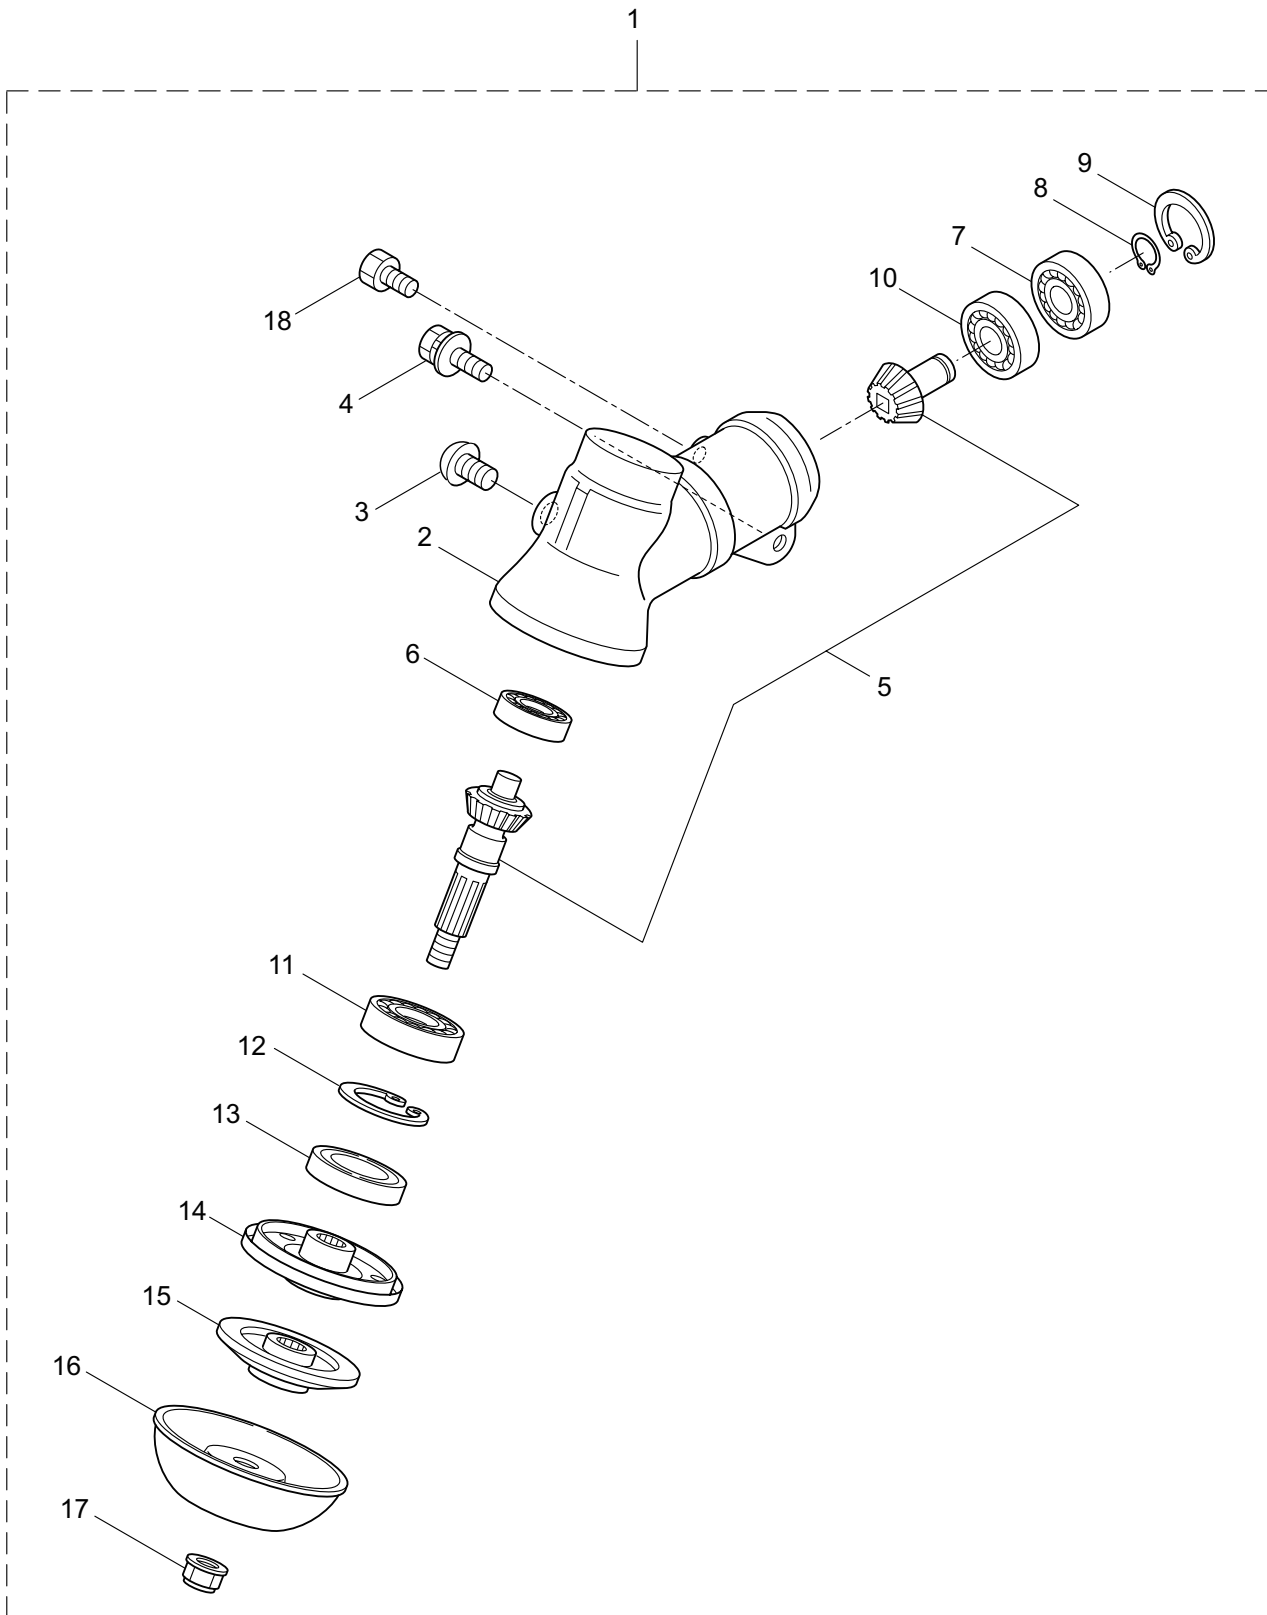

## CONTENTS

1. MAIN BODY .....	1 ~ 2
2. GEARCASE.....	3 ~ 4
3. ENGINE .....	5 ~ 8
4. CARBURETOR, FUEL TANK .....	9 ~ 12
5. ACCESSORIES .....	13 ~ 14

2016. 05.

P/N 524346

1. B43R  
MAIN BODY

Ref. No.	Part No.	Part Name	Q'ty	Remarks
1-1	366122	B43R	1	Y16
1-2	560305	Clutch Case Ass'y	1	Incl.3-10
1-3	234143	Bearing Case	1	
1-4	140474	Bearing	2	#620ZZ
1-5	563066	Snap Ring	1	#35
1-6	560217	Buffer (A)	1	
1-7	560218	Buffer (B)	1	
1-8	217047	Washer	1	
1-9	092033	Screw	4	M5x15
1-10	227728	Driveshaft Tube Adapter	1	
1-11	092556	Bolt	1	M6x30
1-12	560129	Clutch Drum	1	78xM8
1-13	217897	Driveshaft Ass'y	1	
1-14	560283	Driveshaft Tube	1	28xT2.0x1450L
1-15	232696	Hanging Bracket Ass'y	1	Incl.16,17
1-16	232700	Bolt	1	M5x25
1-17	126993	Nut	1	M5
1-18	239018	Bracket Ass'y	1	Incl.19,20
1-19	239023	Clamp Rubber	2	
1-20	239042	Cap Screw	6	M6x25
1-21	560292	Label	1	B43R
1-22	213750	Label	1	Caution
1-23	560209	Handle Ass'y	1	
1-24	560210	Handle Ass'y	1	
1-25	222152	Throttle Trigger	1	Incl.26
1-26	226573	Wire Ass'y	1	
1-27	228086	Hanging Strap Ass'y	1	
1-28	228303	Safety Cover Ass'y	1	Incl.29-31
1-29	223179	Bracket	1	
1-30	237364	Threaded Bracket	1	
1-31	092555	Bolt	2	M6x30
1-32	230789	String Cutter Ass'y	1	Incl.33-35
1-33	230747	String Cutter	1	
1-34	817002	Bolt	1	M5x20
1-35	228325	Nut	1	
1-36	230748	Cover Extention	1	
1-37	092552	Bolt	4	M6x20

2. B43R  
GEARCASE

Ref. No.	Part No.	Part Name	Q'ty	Remarks
2-1	237648	Gearcase Ass'y	1	Incl.2-18
2-2	232833	Gearcase	1	
2-3	238983	Screw	1	M8x8
2-4	092556	Bolt	1	M6x30
2-5	239358	Gear Set	1	
2-6	014490	Bearing	1	#6000
2-7	106933	Bearing	1	#6000Z
2-8	014210	Snap Ring	1	#10
2-9	054676	Snap Ring	1	#26
2-10	014490	Bearing	1	#6000
2-11	012544	Bearing	1	#6202
2-12	012380	Snap Ring	1	#35
2-13	232049	Oil Seal	1	D21355
2-14	232322	Bracket A Ass'y	1	
2-15	232052	Bracket B	1	
2-16	232053	Stabilizer	1	
2-17	232061	Blade Locking Nut	1	M12x1.25
2-18	089747	Bolt	1	M6x12