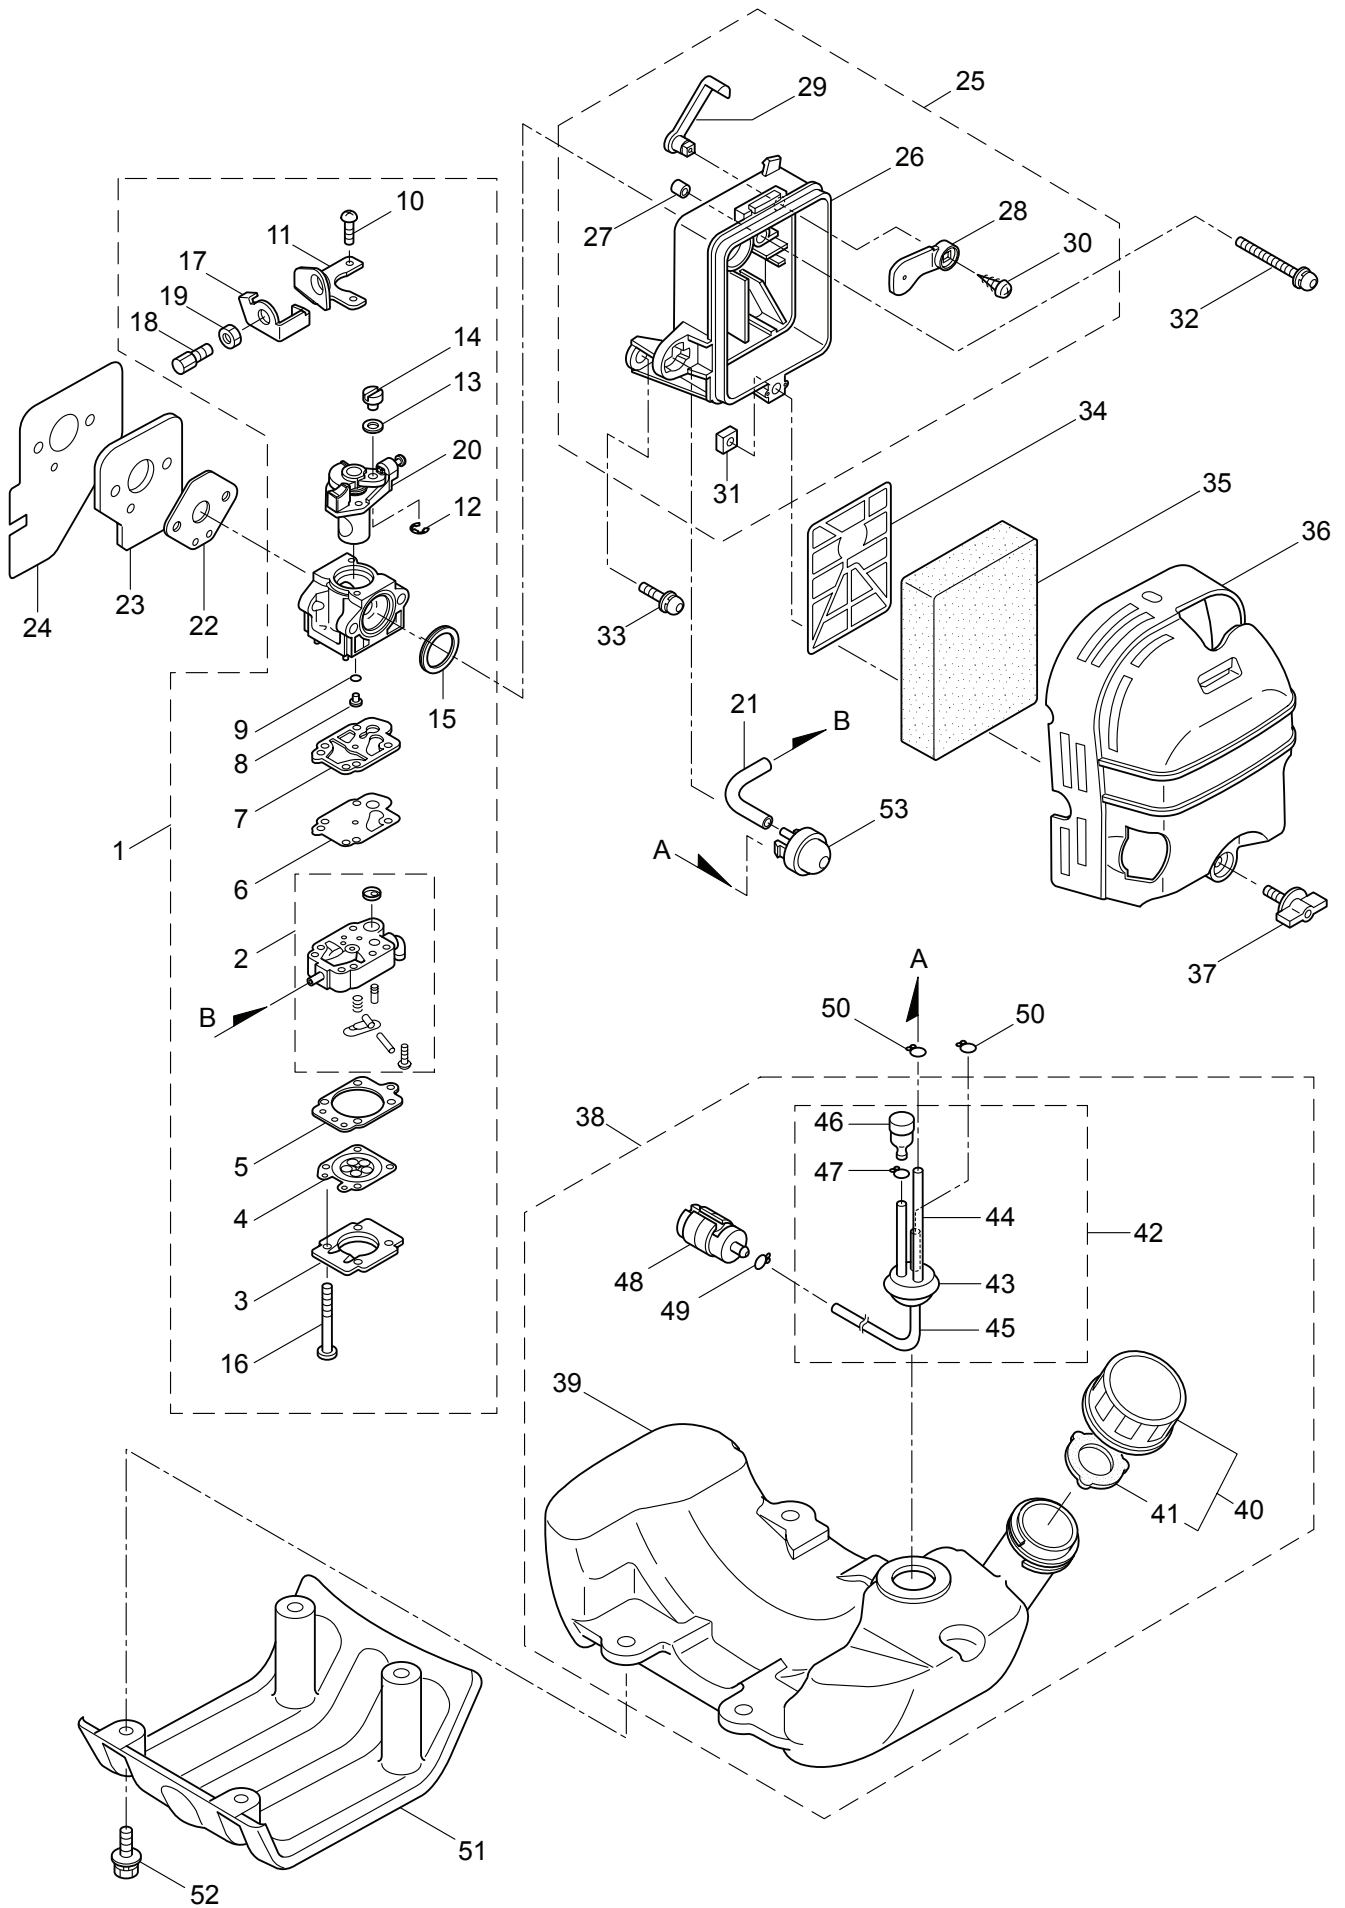

4. B43R
CARBURETOR, FUEL TANK

Ref. No.	Part No.	Part Name	Q'ty	Remarks
4-1	563106	Carburetor Ass'y	1	Incl.2-20 New gasket required
4-2	283124	Pump Body	1	
4-3	263726	Cover Plate	1	
4-4	283905	Diaphragm, Meterring	1	
4-5	263727	Gasket	1	
4-6	262994	Diaphragm,Fuel Pump	1	
4-7	282576	Gasket	1	
4-8	283125	Main Jet	1	
4-9	261871	O-Ring	1	
4-10	261875	Screw	2	
4-11	264677	Bracket	1	
4-12	261876	E-Ring	1	
4-13	264678	Washer	1	
4-14	261658	Swivel	1	
4-15	261657	Packing	1	
4-16	263737	Screw	4	
4-17	283935	Plate	1	
4-18	563072	Adapter	1	
4-19	283936	Nut	1	M6
4-20	287728	Throttle Valve	1	
4-21	282512	Fuel Pipe	1	
4-22	282301	Gasket	1	
4-23	283086	Divider	1	
4-24	283087	Gasket	1	
4-25	282302	Case Ass'y	1	Incl.26-31
4-26	282303	Case Body	1	
4-27	282484	Sleeve	3	
4-28	282304	Valve	1	
4-29	282305	Lever	1	
4-30	269032	Screw	1	
4-31	269423	Nut	1	
4-32	262720	Cap Screw	2	M5x55
4-33	264807	Cap Screw	1	M5x16
4-34	282481	Plate	1	
4-35	282306	Element	1	
4-36	282307	Cleaner Cover	1	
4-37	281438	Knob	1	
4-38	273007	Fuel Tank Ass'y	1	Incl.39-49
4-39	282310	Fuel Tank	1	
4-40	563032	Fuel Tank Cap Ass'y	1	Incl.41
4-41	269377	Gasket	1	
4-42	282312	Fuel Pipe Ass'y	1	Incl.43-47
4-43	268065	Grommet	1	
4-44	282511	Return Pipe	1	
4-45	262649	Fuel Pipe	1