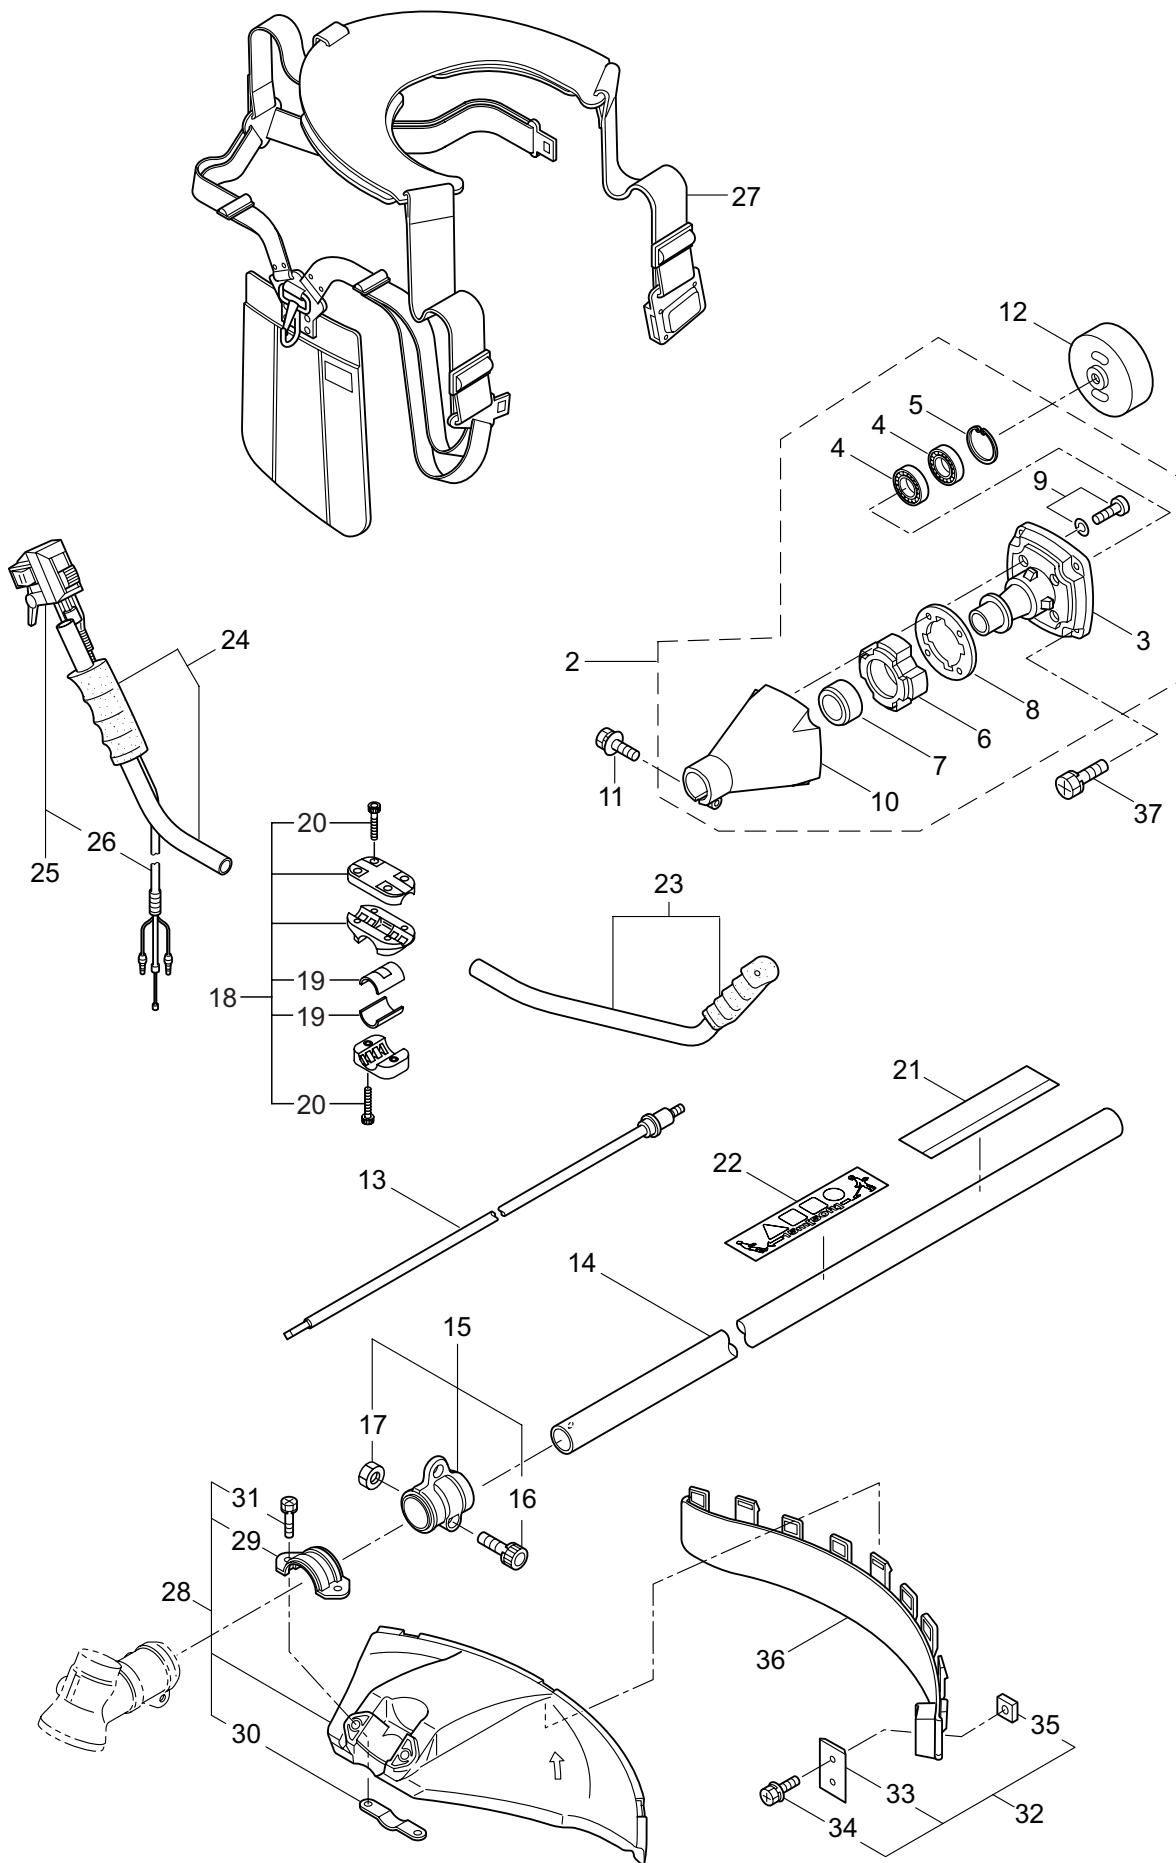

## CONTENTS

1. MAIN BODY .....	1 ~ 2
2. GEARCASE.....	3 ~ 4
3. ENGINE .....	5 ~ 8
4. CARBURETOR, FUEL TANK .....	9 ~ 12
5. ACCESSORIES .....	13 ~ 14

2016. 05.

P/N 524346

1. B43R  
MAIN BODY

Ref. No.	Part No.	Part Name	Q'ty	Remarks
1-1	366122	B43R	1	Y16
1-2	560305	Clutch Case Ass'y	1	Incl.3-10
1-3	234143	Bearing Case	1	
1-4	140474	Bearing	2	#620ZZ
1-5	563066	Snap Ring	1	#35
1-6	560217	Buffer (A)	1	
1-7	560218	Buffer (B)	1	
1-8	217047	Washer	1	
1-9	092033	Screw	4	M5x15
1-10	227728	Driveshaft Tube Adapter	1	
1-11	092556	Bolt	1	M6x30
1-12	560129	Clutch Drum	1	78xM8
1-13	217897	Driveshaft Ass'y	1	
1-14	560283	Driveshaft Tube	1	28xT2.0x1450L
1-15	232696	Hanging Bracket Ass'y	1	Incl.16,17
1-16	232700	Bolt	1	M5x25
1-17	126993	Nut	1	M5
1-18	239018	Bracket Ass'y	1	Incl.19,20
1-19	239023	Clamp Rubber	2	
1-20	239042	Cap Screw	6	M6x25
1-21	560292	Label	1	B43R
1-22	213750	Label	1	Caution
1-23	560209	Handle Ass'y	1	
1-24	560210	Handle Ass'y	1	
1-25	222152	Throttle Trigger	1	Incl.26
1-26	226573	Wire Ass'y	1	
1-27	228086	Hanging Strap Ass'y	1	
1-28	228303	Safety Cover Ass'y	1	Incl.29-31
1-29	223179	Bracket	1	
1-30	237364	Threaded Bracket	1	
1-31	092555	Bolt	2	M6x30
1-32	230789	String Cutter Ass'y	1	Incl.33-35
1-33	230747	String Cutter	1	
1-34	817002	Bolt	1	M5x20
1-35	228325	Nut	1	
1-36	230748	Cover Extention	1	
1-37	092552	Bolt	4	M6x20