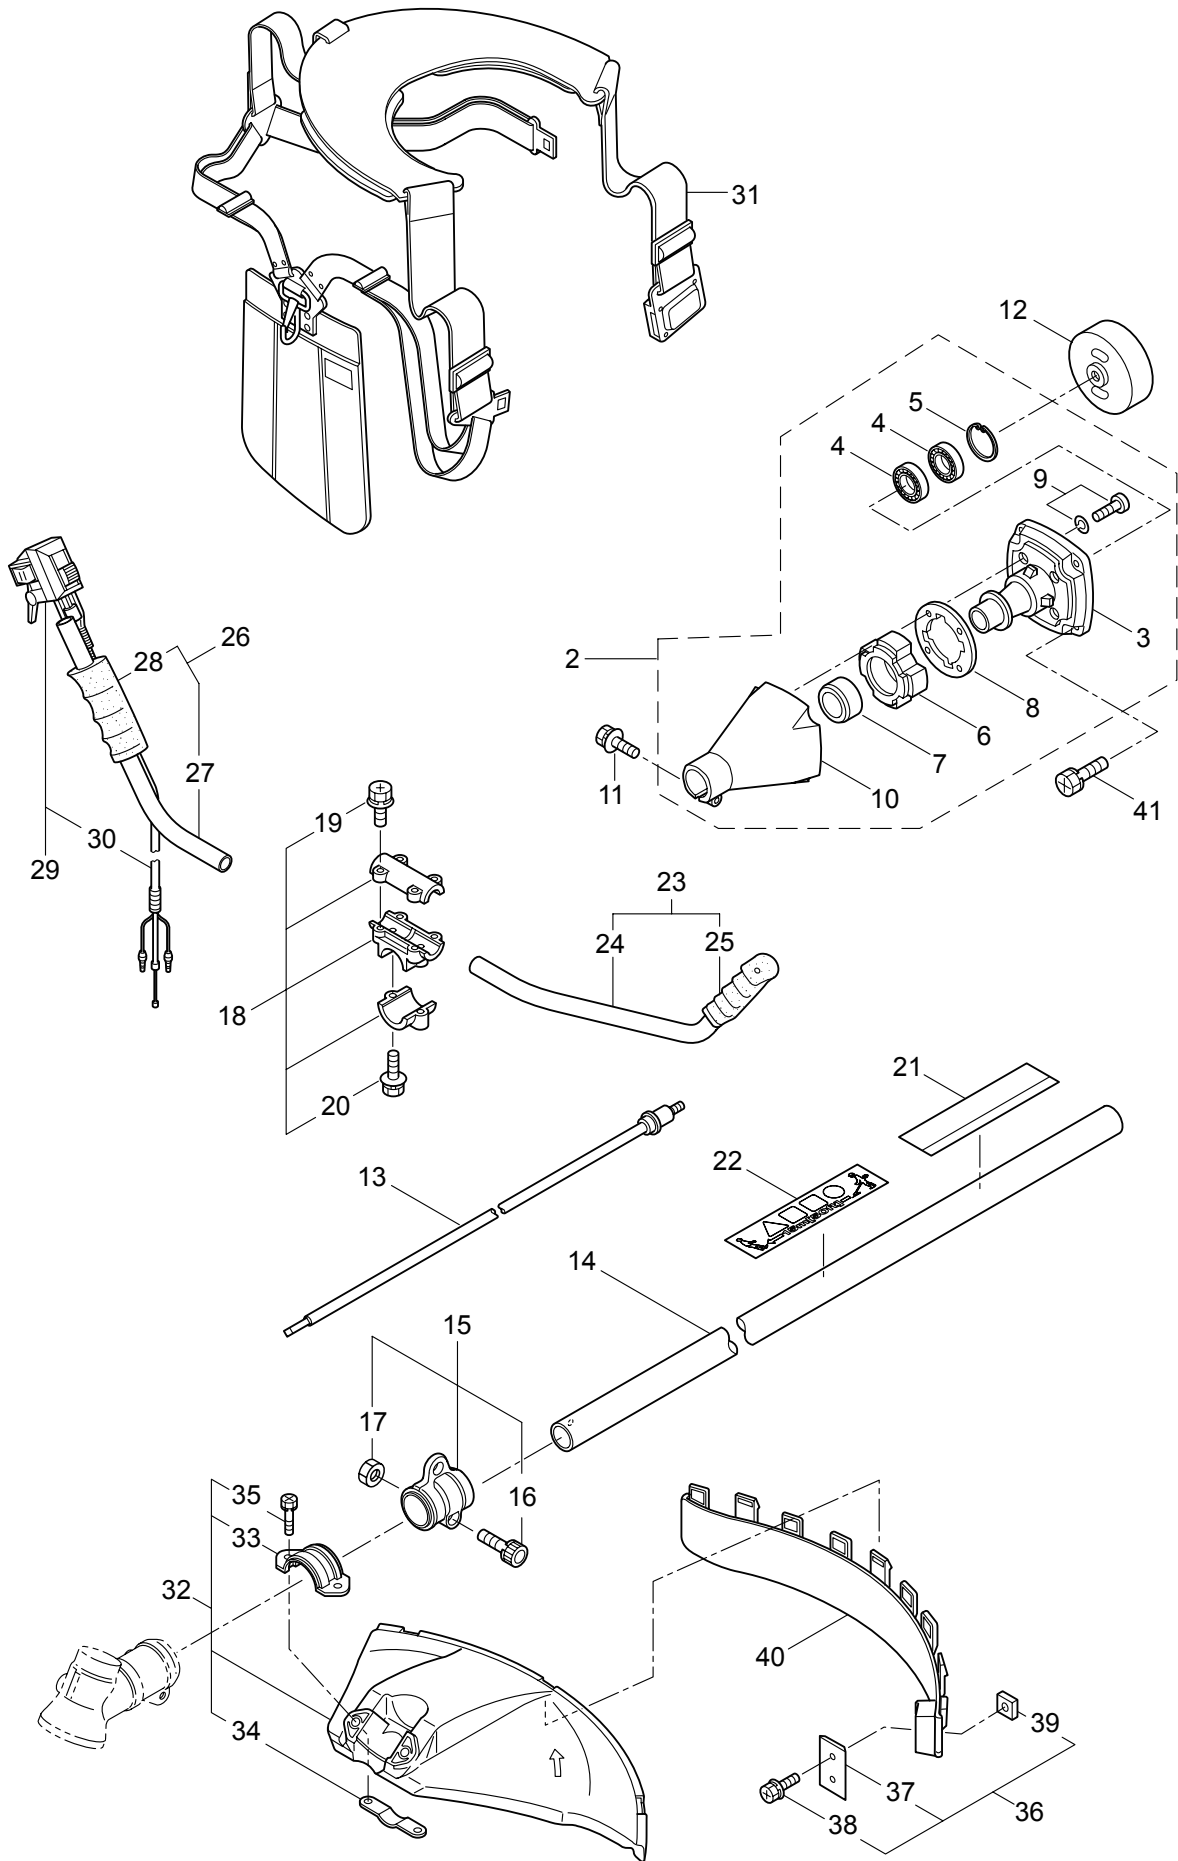

PARTS LIST

B43

CONTENTS

1. MAIN BODY	1 ~ 2
2. GEARCASE.....	3 ~ 4
3. ENGINE.....	5 ~ 8
4. CARBURETOR, FUEL TANK	9 ~ 12
5. ACCESSORIES	13 ~ 14

2012. 08.

P/N 523423-1

1. B43
MAIN BODY

Ref. No.	Part No.	Part Name	Q'ty	Remarks
1-1	366082	B43	1	
1-2	234162	Clutch Case Ass'y	1	Incl.3-10
1-3	234143	Bearing Case	1	
1-4	140474	Bearing	2	#6202ZZ
1-5	012380	Snap Ring	1	#35
1-6	217045	Buffer (A)	1	
1-7	217046	Buffer (B)	1	
1-8	217047	Washer	1	
1-9	092033	Screw	4	M5x15
1-10	227728	Driveshaft Tube Adapter	1	
1-11	092556	Bolt	1	M6x30
1-12	211203	Clutch Drum	1	
1-13	217897	Driveshaft Ass'y	1	
1-14	560047	Driveshaft Tube	1	28xT2.0x1450L
1-15	232696	Hanging Bracket Ass'y	1	Incl.16,17
1-16	232700	Bolt	1	M5x25
1-17	126993	Nut	1	M5
1-18	560051	Bracket Ass'y	1	Incl.19,20
1-19	092554	Bolt	4	M6x25
1-20	092556	Bolt	2	M6x30
1-21	560073	Label	1	B43
1-22	213750	Label	1	Caution
1-23	560056	Handle Ass'y-Left	1	Incl.24,25
1-24	560057	Handle	1	
1-25	217904	Handle Grip	1	
1-26	560058	Handle Ass'y-Right	1	Incl.27,28
1-27	560059	Handle	1	
1-28	217907	Handle Grip	1	
1-29	222152	Throttle Trigger	1	Incl.30
1-30	226573	Wire Ass'y	1	
1-31	228086	Hanging Strap Ass'y	1	
1-32	228303	Safety Cover Ass'y	1	Incl.33-35
1-33	223179	Bracket	1	
1-34	223180	Threaded Bracket	1	
1-35	092555	Bolt	2	M6x30
1-36	230789	String Cutter Ass'y	1	Incl.37-39
1-37	230747	String Cutter	1	
1-38	817002	Bolt	1	M5x20
1-39	228325	Nut	1	
1-40	230748	Cover Extention	1	
1-41	092552	Bolt	4	M6x20

2. B43
GEARCASE

Ref. No.	Part No.	Part Name	Q'ty	Remarks
2-1	232919	Gearcase Ass'y	1	Incl.2-18
2-2	232833	Gearcase	1	
2-3	234109	Bolt	1	M8x8
2-4	092556	Bolt	1	M6x30
2-5	234349	Gear Set	1	
2-6	014490	Bearing	1	#6000
2-7	106933	Bearing	1	#6000Z
2-8	014210	Snap Ring	1	#10
2-9	054676	Snap Ring	1	#26
2-10	014490	Bearing	1	#6000
2-11	012544	Bearing	1	#6202
2-12	012380	Snap Ring	1	#35
2-13	232049	Oil Seal	1	D21355
2-14	232322	Bracket A Ass'y	1	
2-15	232052	Bracket B	1	
2-16	230849	Stabilizer	1	
2-17	232920	Nut	1	M10x1.25
2-18	089747	Bolt	1	M6x12