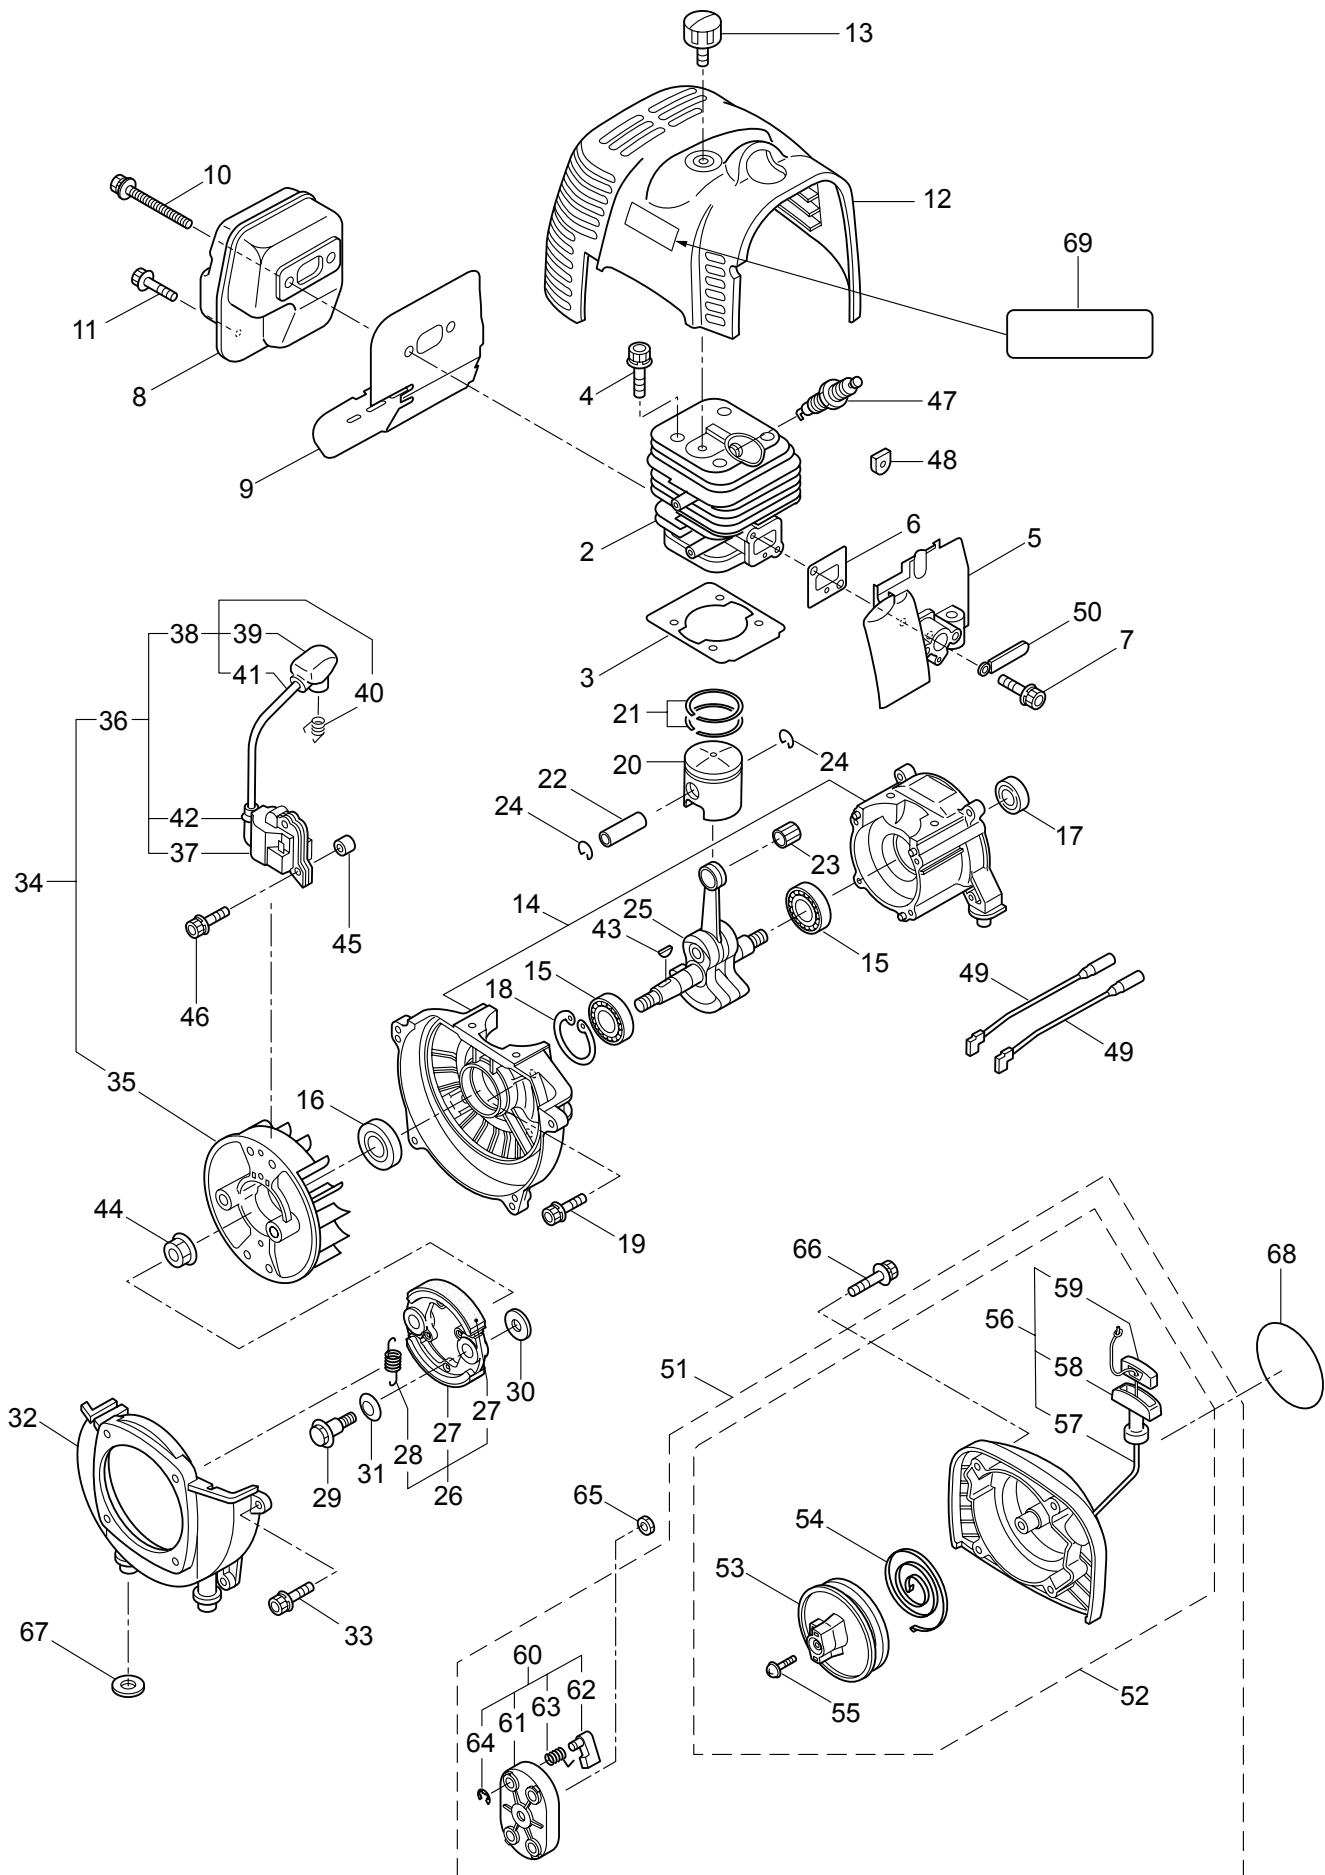

3. B43
ENGINE

Ref. No.	Part No.	Part Name	Q'ty	Remarks
3-1	858906	Engine	1	NE420TH/09
3-2	282257	Cylinder	1	New gasket required
3-3	282259	Gasket	1	
3-4	261612	Cap Screw	4	M5x30
3-5	282261	Insulator	1	New gasket required
3-6	282262	Gasket	1	
3-7	267290	Cap Screw	2	M5x20
3-8	282264	Muffler Comp.	1	
3-9	282271	Gasket	1	
3-10	266713	Cap Screw	2	M5x60
3-11	283315	Screw	1	M5x12W-12
3-12	282274	Top Cover	1	
3-13	262556	Knob	1	
3-14	282277	Crankcase	1	
3-15	262658	Bearing	2	#6202C3
3-16	262660	Oil Seal	1	TC15357
3-17	262565	Oil Seal	1	ISCD15257
3-18	012380	Snap Ring	1	#35
3-19	261612	Cap Screw	4	M5x30
3-20	265227	Piston	1	
3-21	262476	Piston Ring	2	(2)Required
3-22	262749	Piston Pin	1	
3-23	262659	Bearing, Needle	1	KTV111414EG01B2
3-24	262479	Clip, Piston Pin	2	
3-25	283038	Crankshaft/Conn.Rod Ass'y	1	
3-26	286905	Clutch Ass'y	1	Incl.27,28
3-27	286906	Clutch Shoe	2	(2)Required
3-28	286907	Spring, Clutch	1	
3-29	287091	Cap Screw	2	M8x1.25
3-30	262683	Washer	2	8x22x1.2
3-31	262682	Wave Washer	2	
3-32	282285	Fan Cover	1	
3-33	261250	Cap Screw	4	M5x20
3-34	282287	Magneto Ass'y	1	Incl.35-42
3-35	282288	Rotor/Fan	1	
3-36	282289	Ignition Coil Ass'y	1	Incl.37-42
3-37	267572	Coil	1	
3-38	282290	Spark Plug Wire Ass'y	1	Incl.39-41
3-39	282292	Plug Boot	1	
3-40	261075	Connector	1	
3-41	282291	Spark Plug Wire	1	
3-42	261072	Cap	1	
3-43	261076	Woodruff Key	1	3x10
3-44	262731	Nut, Rotor	1	M10
3-45	280381	Spacer	2