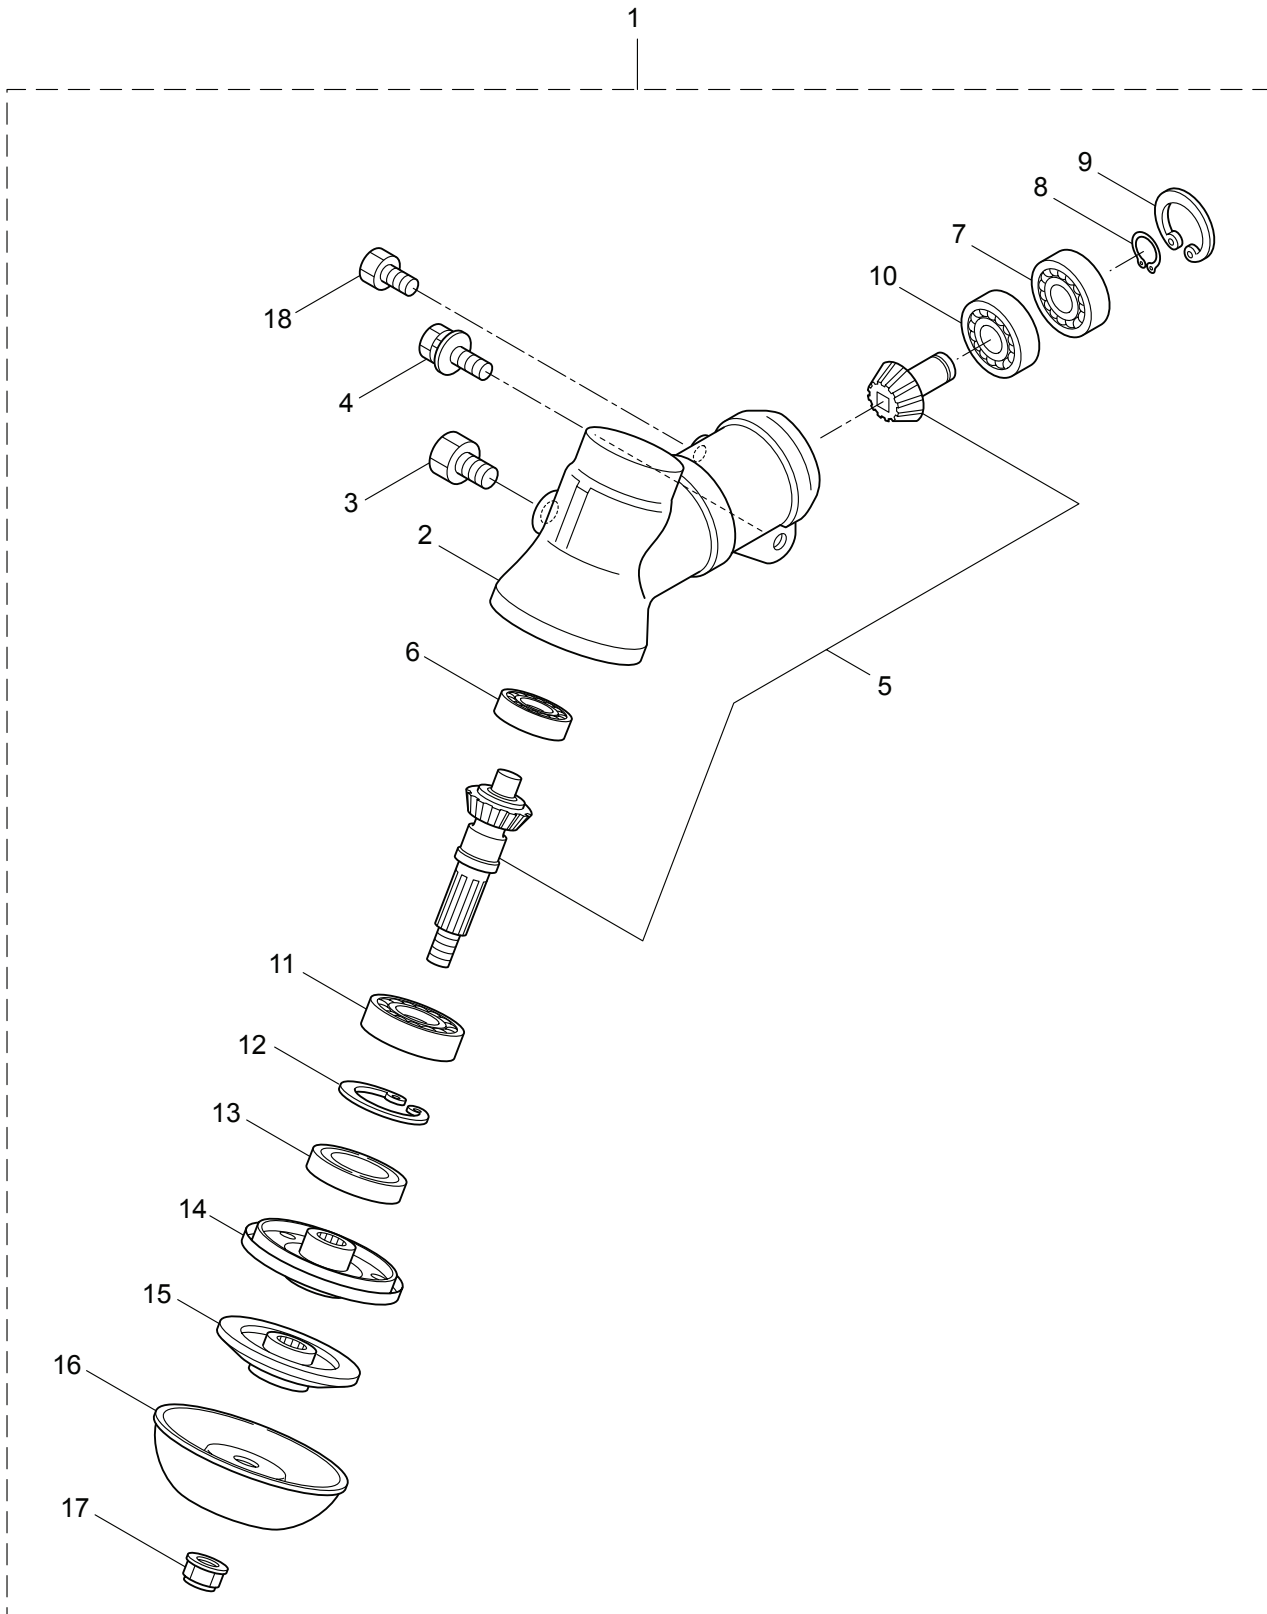

PARTS LIST

B43

CONTENTS

1. MAIN BODY	1 ~ 2
2. GEARCASE.....	3 ~ 4
3. ENGINE.....	5 ~ 8
4. CARBURETOR, FUEL TANK	9 ~ 12
5. ACCESSORIES	13 ~ 14

2012. 08.

P/N 523423-1

1. B43
MAIN BODY

Ref. No.	Part No.	Part Name	Q'ty	Remarks
1-1	366082	B43	1	
1-2	234162	Clutch Case Ass'y	1	Incl.3-10
1-3	234143	Bearing Case	1	
1-4	140474	Bearing	2	#6202ZZ
1-5	012380	Snap Ring	1	#35
1-6	217045	Buffer (A)	1	
1-7	217046	Buffer (B)	1	
1-8	217047	Washer	1	
1-9	092033	Screw	4	M5x15
1-10	227728	Driveshaft Tube Adapter	1	
1-11	092556	Bolt	1	M6x30
1-12	211203	Clutch Drum	1	
1-13	217897	Driveshaft Ass'y	1	
1-14	560047	Driveshaft Tube	1	28xT2.0x1450L
1-15	232696	Hanging Bracket Ass'y	1	Incl.16,17
1-16	232700	Bolt	1	M5x25
1-17	126993	Nut	1	M5
1-18	560051	Bracket Ass'y	1	Incl.19,20
1-19	092554	Bolt	4	M6x25
1-20	092556	Bolt	2	M6x30
1-21	560073	Label	1	B43
1-22	213750	Label	1	Caution
1-23	560056	Handle Ass'y-Left	1	Incl.24,25
1-24	560057	Handle	1	
1-25	217904	Handle Grip	1	
1-26	560058	Handle Ass'y-Right	1	Incl.27,28
1-27	560059	Handle	1	
1-28	217907	Handle Grip	1	
1-29	222152	Throttle Trigger	1	Incl.30
1-30	226573	Wire Ass'y	1	
1-31	228086	Hanging Strap Ass'y	1	
1-32	228303	Safety Cover Ass'y	1	Incl.33-35
1-33	223179	Bracket	1	
1-34	223180	Threaded Bracket	1	
1-35	092555	Bolt	2	M6x30
1-36	230789	String Cutter Ass'y	1	Incl.37-39
1-37	230747	String Cutter	1	
1-38	817002	Bolt	1	M5x20
1-39	228325	Nut	1	
1-40	230748	Cover Extention	1	
1-41	092552	Bolt	4	M6x20

2. B43
GEARCASE

Ref. No.	Part No.	Part Name	Q'ty	Remarks
2-1	232919	Gearcase Ass'y	1	Incl.2-18
2-2	232833	Gearcase	1	
2-3	234109	Bolt	1	M8x8
2-4	092556	Bolt	1	M6x30
2-5	234349	Gear Set	1	
2-6	014490	Bearing	1	#6000
2-7	106933	Bearing	1	#6000Z
2-8	014210	Snap Ring	1	#10
2-9	054676	Snap Ring	1	#26
2-10	014490	Bearing	1	#6000
2-11	012544	Bearing	1	#6202
2-12	012380	Snap Ring	1	#35
2-13	232049	Oil Seal	1	D21355
2-14	232322	Bracket A Ass'y	1	
2-15	232052	Bracket B	1	
2-16	230849	Stabilizer	1	
2-17	232920	Nut	1	M10x1.25
2-18	089747	Bolt	1	M6x12