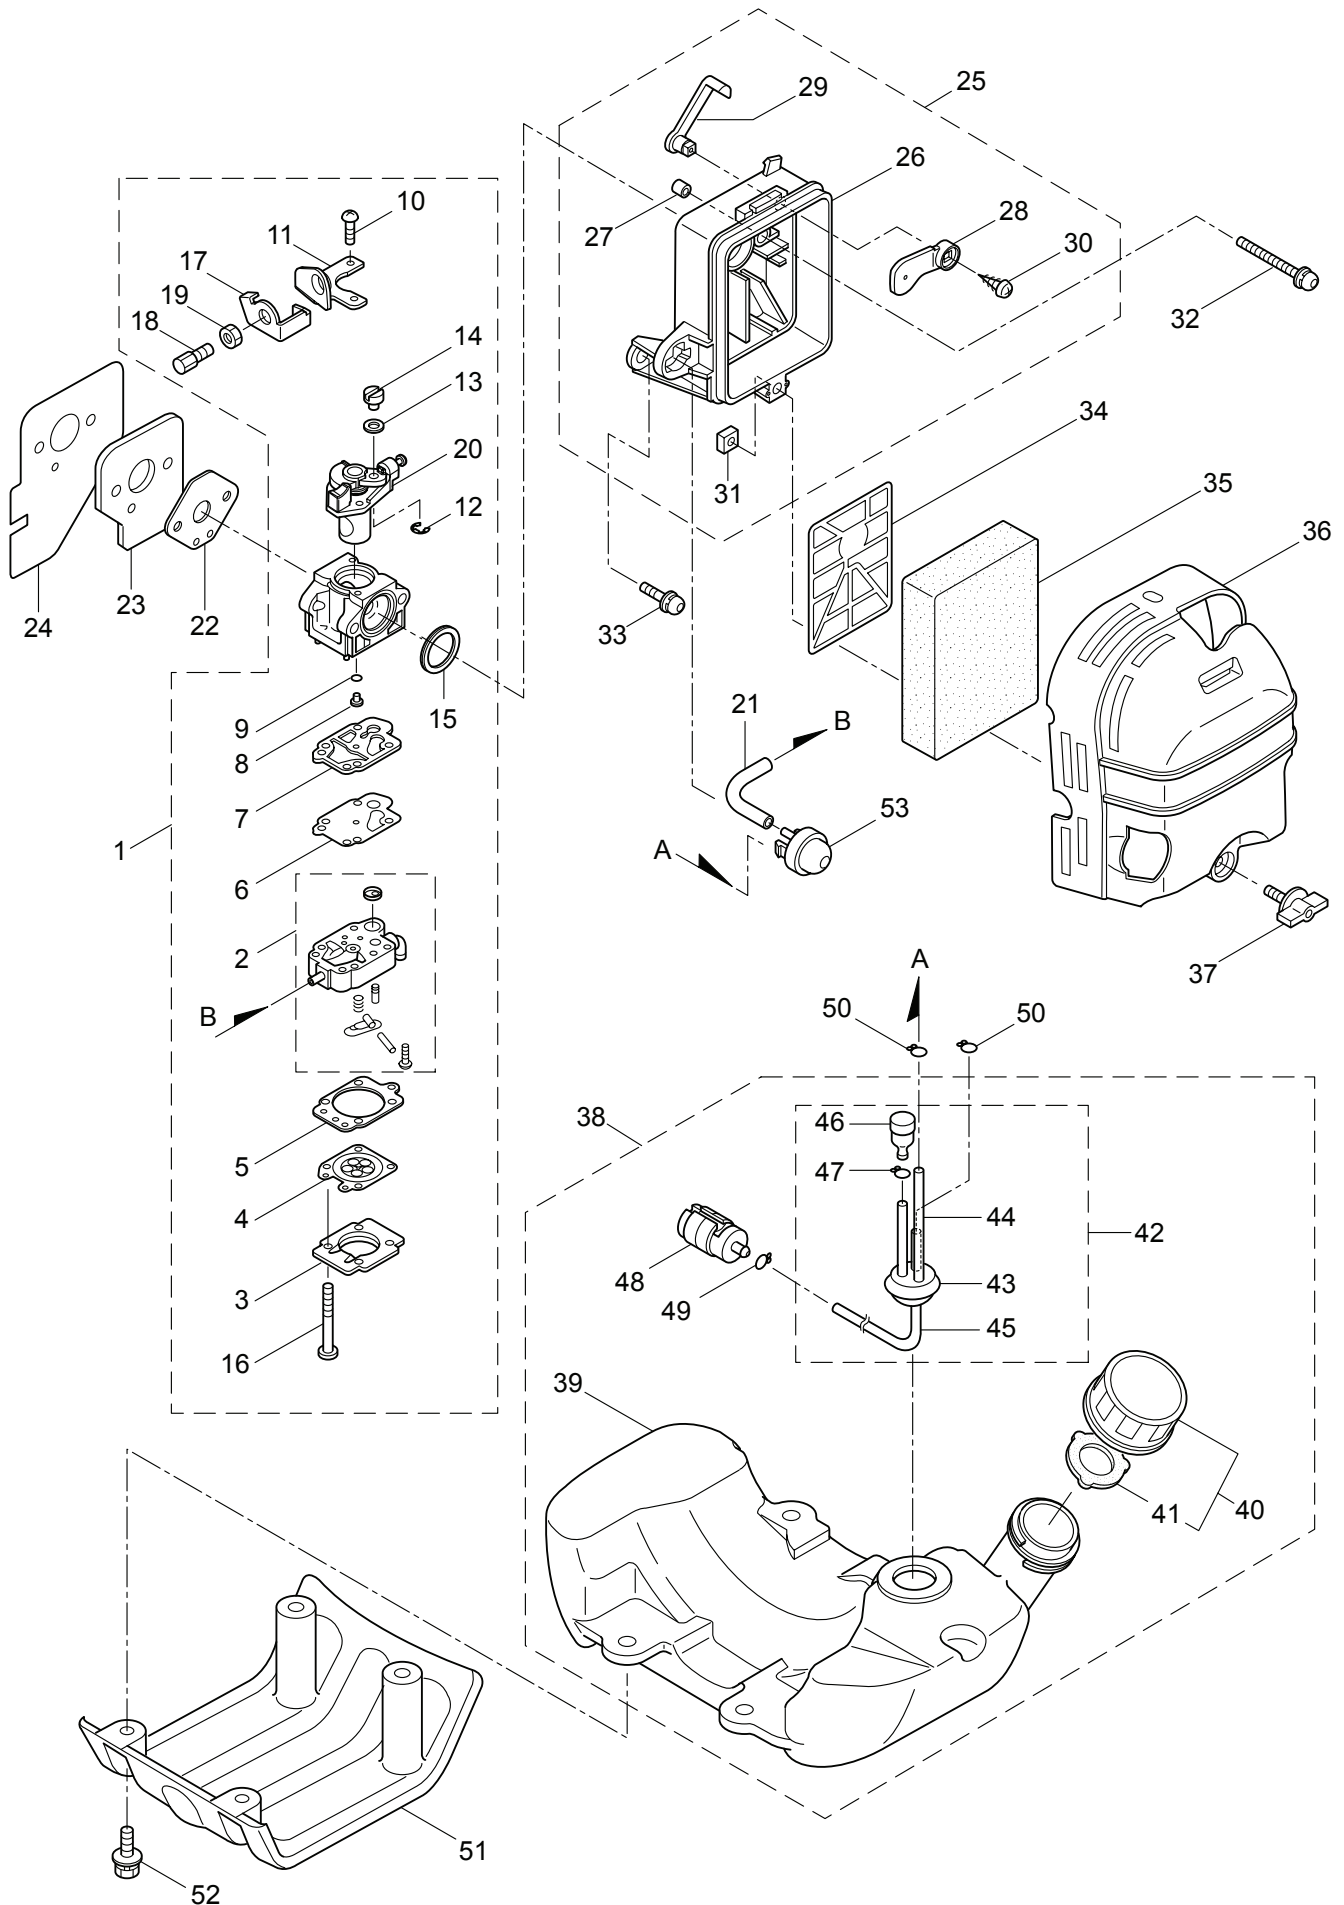

4. B43
CARBURETOR, FUEL TANK

Ref. No.	Part No.	Part Name	Q'ty	Remarks
4-1	288256	Carburetor Ass'y	1	Incl.2-20 New gasket required
4-2	283124	Pump Body	1	
4-3	263726	Cover Plate	1	
4-4	283905	Diaphragm, Meterring	1	
4-5	263727	Gasket	1	
4-6	262994	Diaphragm,Fuel Pump	1	
4-7	282576	Gasket	1	
4-8	283125	Main Jet	1	
4-9	261871	O-Ring	1	
4-10	261875	Screw	2	
4-11	264677	Bracket	1	
4-12	261876	E-Ring	1	
4-13	264678	Washer	1	
4-14	261658	Swivel	1	
4-15	261657	Packing	1	
4-16	263737	Screw	4	
4-17	283935	Plate	1	
4-18	265409	Adapter	1	
4-19	283936	Nut	1	M6
4-20	287728	Throttle Valve	1	
4-21	282512	Fuel Pipe	1	
4-22	282301	Gasket	1	
4-23	283086	Divider	1	
4-24	283087	Gasket	1	
4-25	282302	Case Ass'y	1	Incl.26-31
4-26	282303	Case Body	1	
4-27	282484	Sleeve	3	
4-28	282304	Valve	1	
4-29	282305	Lever	1	
4-30	269032	Screw	1	
4-31	269423	Nut	1	
4-32	262720	Cap Screw	2	M5x55
4-33	264807	Cap Screw	1	M5x16
4-34	282481	Plate	1	
4-35	282306	Element	1	
4-36	282307	Cleaner Cover	1	
4-37	281438	Knob	1	
4-38	283487	Fuel Tank Ass'y	1	Incl.39-49
4-39	282310	Fuel Tank	1	
4-40	281565	Fuel Tank Cap Ass'y	1	Incl.41
4-41	269377	Gasket	1	
4-42	282312	Fuel Pipe Ass'y	1	Incl.43-47
4-43	268065	Grommet	1	
4-44	282511	Return Pipe	1	
4-45	262649	Fuel Pipe	1