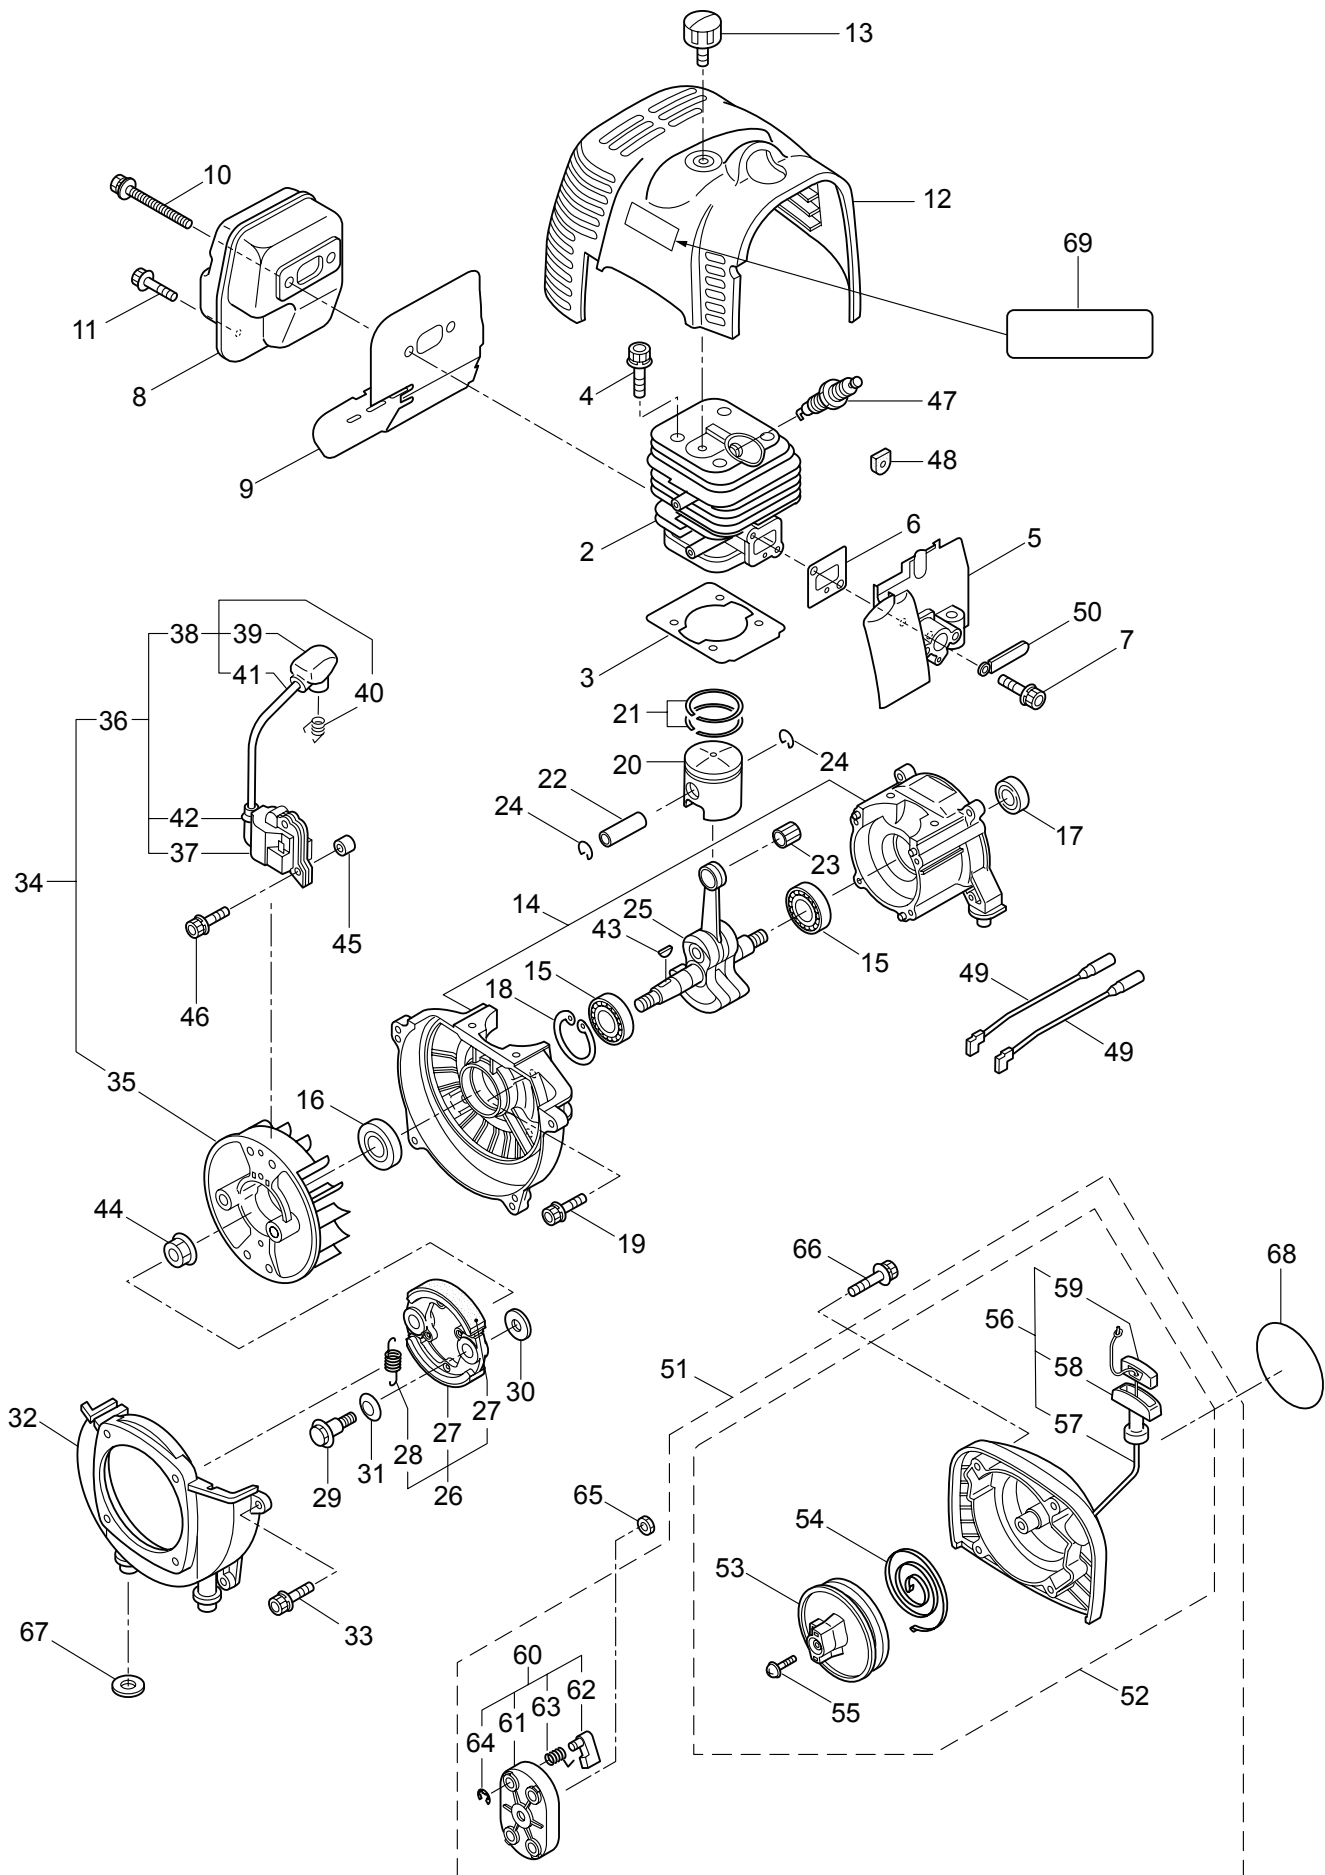

3. B43
ENGINE

Ref. No.	Part No.	Part Name	Q'ty	Remarks
3-46	261256	Cap Screw	2	M4x25
3-47	261200	Spark Plug	1	NGK BPM6Y
3-48	281172	Grommet	1	
3-49	267492	Lead	2	130L
3-50	264588	Clamp	1	
3-51	285674	Recoil Starter Ass'y	1	Incl.52-64
3-52	285675	Starter Ass'y	1	Incl.53-59
3-53	285676	Reel	1	
3-54	280995	Spiral Spring	1	
3-55	281000	Set Screw	1	
3-56	285677	Starter Rope Ass'y	1	Incl.57-59
3-57	285678	Starter Rope	1	
3-58	262633	Starter Grip	1	
3-59	262981	Cap	1	
3-60	285679	Starter Pulley Ass'y	1	Incl.61-64
3-61	285680	Starter Pulley	1	
3-62	285681	Pawl	2	
3-63	285682	Return Spring	2	
3-64	262638	E-Ring	2	
3-65	285736	Nut	1	M8
3-66	261607	Cap Screw	4	M5x16
3-67	285735	Packing	4	
3-68	286910	Label	1	NE420
3-69	286912	Label	1