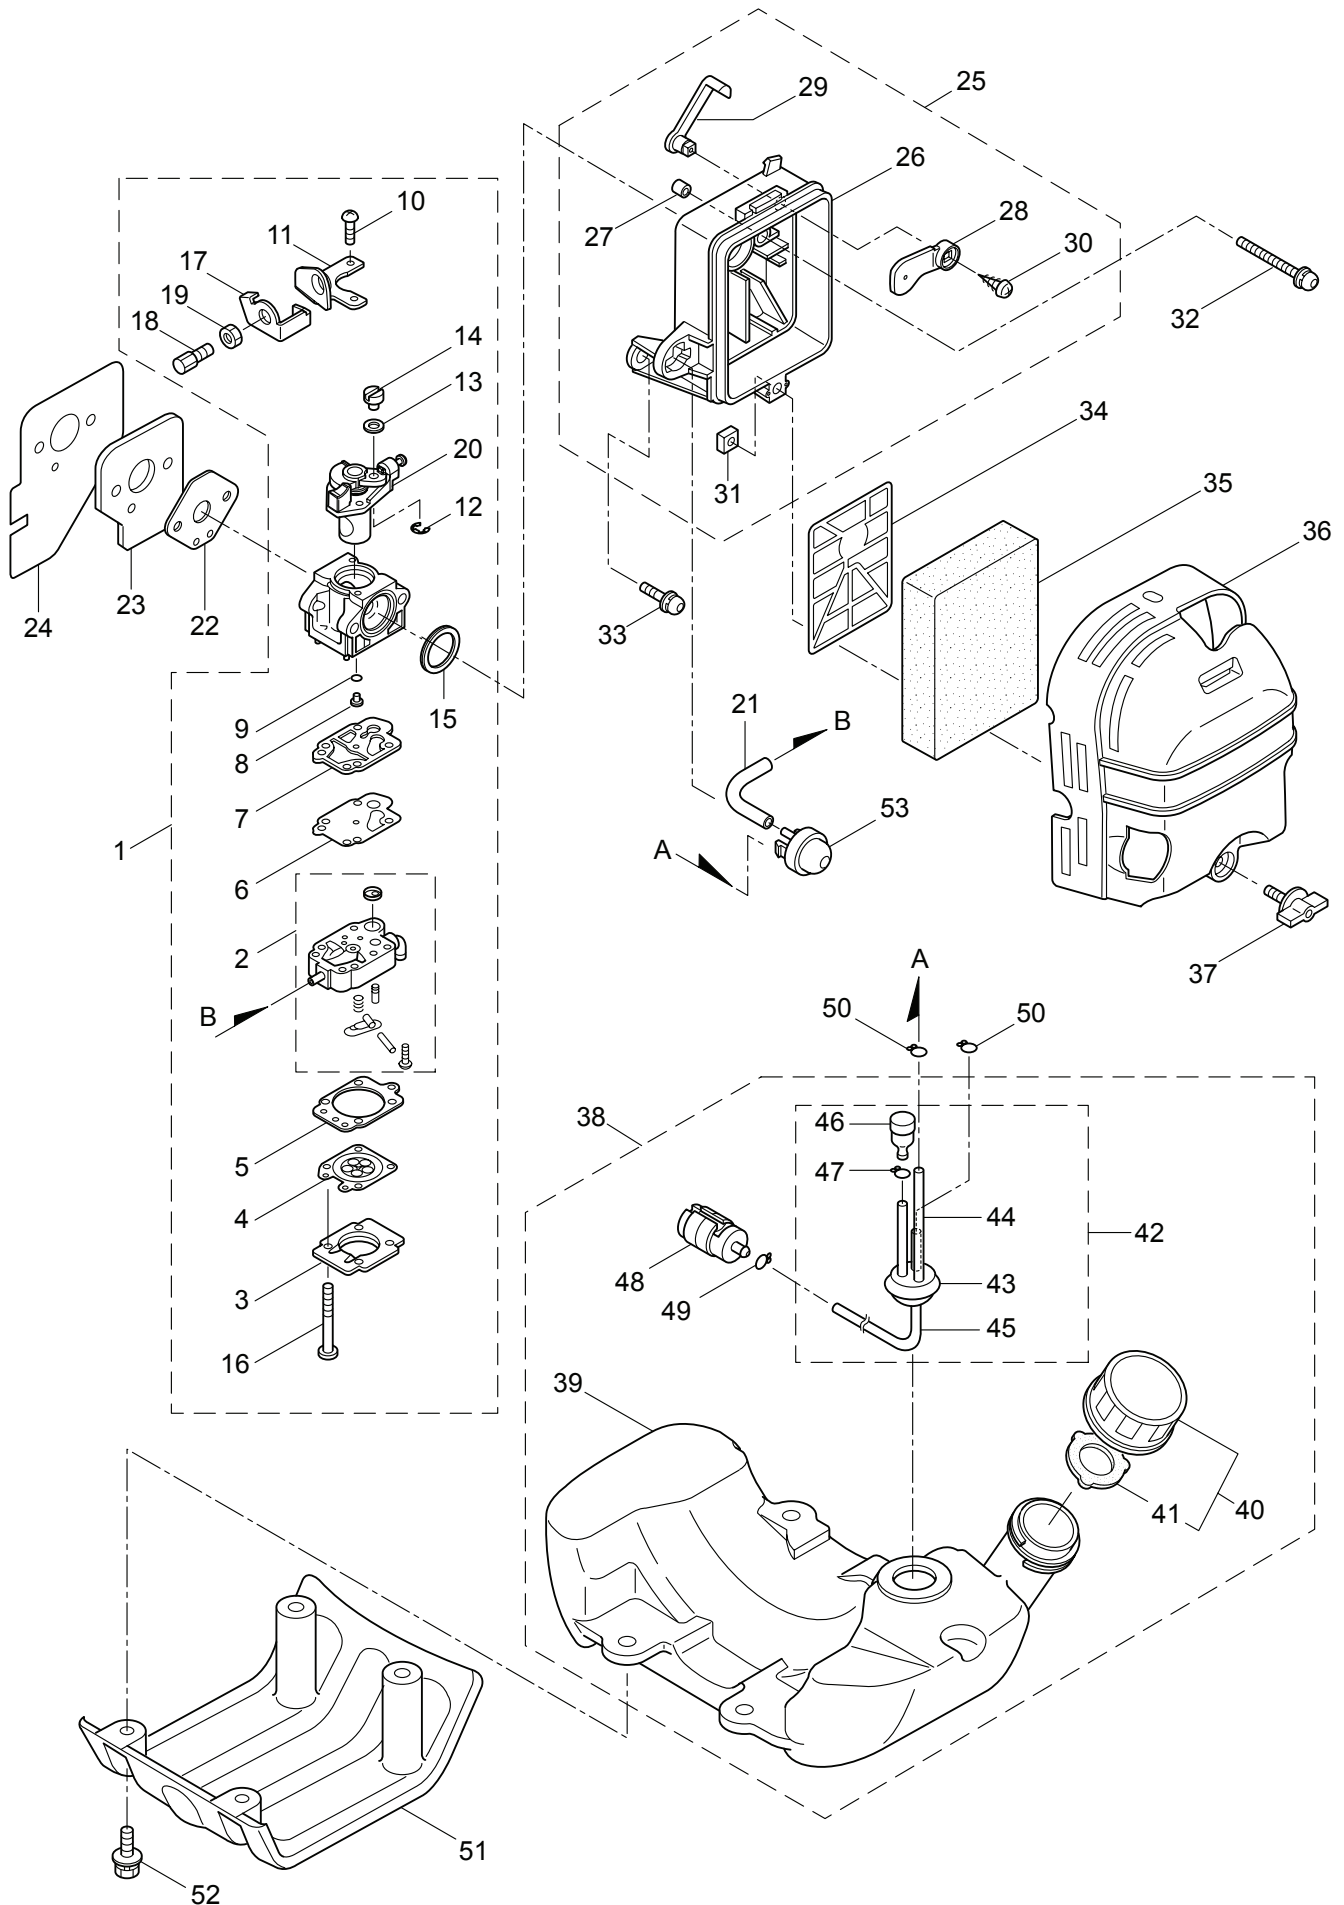

4. B43
CARBURETOR, FUEL TANK

Ref. No.	Part No.	Part Name	Q'ty	Remarks
4-46	261590	Breather	1	
4-47	261117	Clip	1	
4-48	267328	Fuel Filter Ass'y	1	
4-49	261117	Clip	1	
4-50	261117	Clip	2	
4-51	285167	Stand	1	
4-52	281714	Cap Screw	4	M5x20
4-53	282299	Pump	1