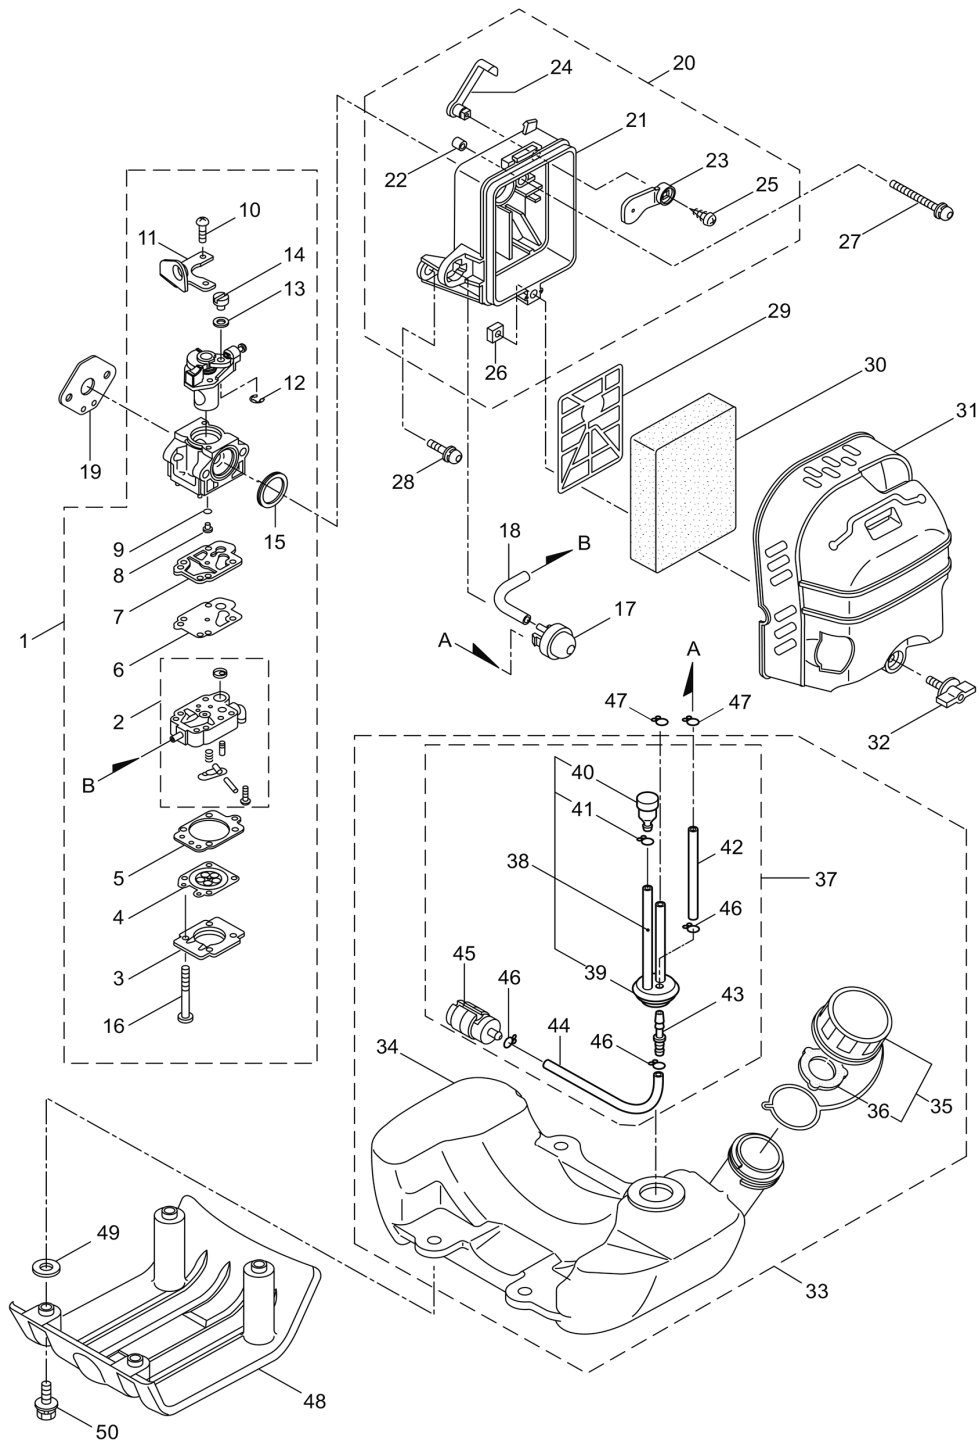

4. B42L
CARBURETOR, FUEL TANK

Status	Position	Parts Number	Parts Name	Unit Quantity	Set Unit Quantity	Specification	Remarks	Maker code
	1	287021	CARBURETOR ASSY	1		WYK-365	Incl.2-16 New gasket required	
	2	283124	CARBURETOR BODY	1		WB5-7437		
	3	263726	COVER PLATE	1		WB21-158		
	4	283905	DIAPHRAGM METERRING	1		WB95-614		
	5	263727	GASKET	1		WB92-192		
	6	262994	DIAPHRAGM	1		WB95-99		
	7	282576	GASKET	1		WB92-415		
	8	287061	JET	1		#48		
	9	261871	O-RING	1		WB16-104		
	10	261875	SCREW	2		WB96-323		
	11	264677	BRACKET	1		WB167-143		
	12	261876	RING	1		WB16-71		
	13	264678	WASHER	1	5	WB136-221		
	14	261658	SWIVEL	1		WB52-34		
	15	261657	PACKING	1		WB16-171		
	16	263737	SCREW	4		WB96-325		
	17	282299	PRIMER	1				
	18	282512	PIPE	1				
	19	282301	GASKET	1				
	20	282302	HOUSING ASSY	1			Incl.21-26	
	21	282303	HOUSING BODY	1				
	22	282484	SLEEVE	3				
	23	282304	MACHINED DISC	1				
	24	282305	LEVER	1				
	25	269032	SCREW	1	5	タツビ ンネジ 3.5X8		
	26	269423	NUT	1	5	シカナットM5		
	27	261814	CAP SCREW	2	5	M5X50WSWホ⁺	M5x50	
	28	264807	CAP SCREW	1	5	M5X16WSWホ⁺	M5x16	
	29	282481	PLATE	1				
	30	282306	ELEMENT	1				
	31	285814	CLEANER COVER	1		ク		
	32	281438	KNOB	1				
	33	289040	FUEL TANK ASSY	1		A46B88C180D97	Incl.34-46	
	34	285817	FUEL TANK	1		CE420 タワ		
	35	289046	TANK CAP ASSY	1			Incl.36	
	36	287058	GASKET	1				
	37	289041	FUEL PIPE PICK-UP ASSY	1			Incl.38-46	
	38	289042	FUEL PIPE ASSY	1			Incl.39-41	
	39	268065	GROMMET	1		37ナ		
	40	261590	BREATHER SUB ASSY	1				
	41	261117	CLIP	1				
	42	289028	PIPE A	1		3X5X53L	3x5x53L	
	43	288921	JOINT	1				
	44	289029	PIPE	1		3X5X125L	3x5x125L	
	45	267328	FUEL FILTER ASSY	1		125-532		
	46	261117	CLIP	3				
	47	261117	CLIP	2				
	48	285819	STAND	1		ク		
	49	285735	RUBBER PACKING	4	5	17X8X2		
	50	281714	CAP SCREW	4		M5X20WSW-12	M5x20