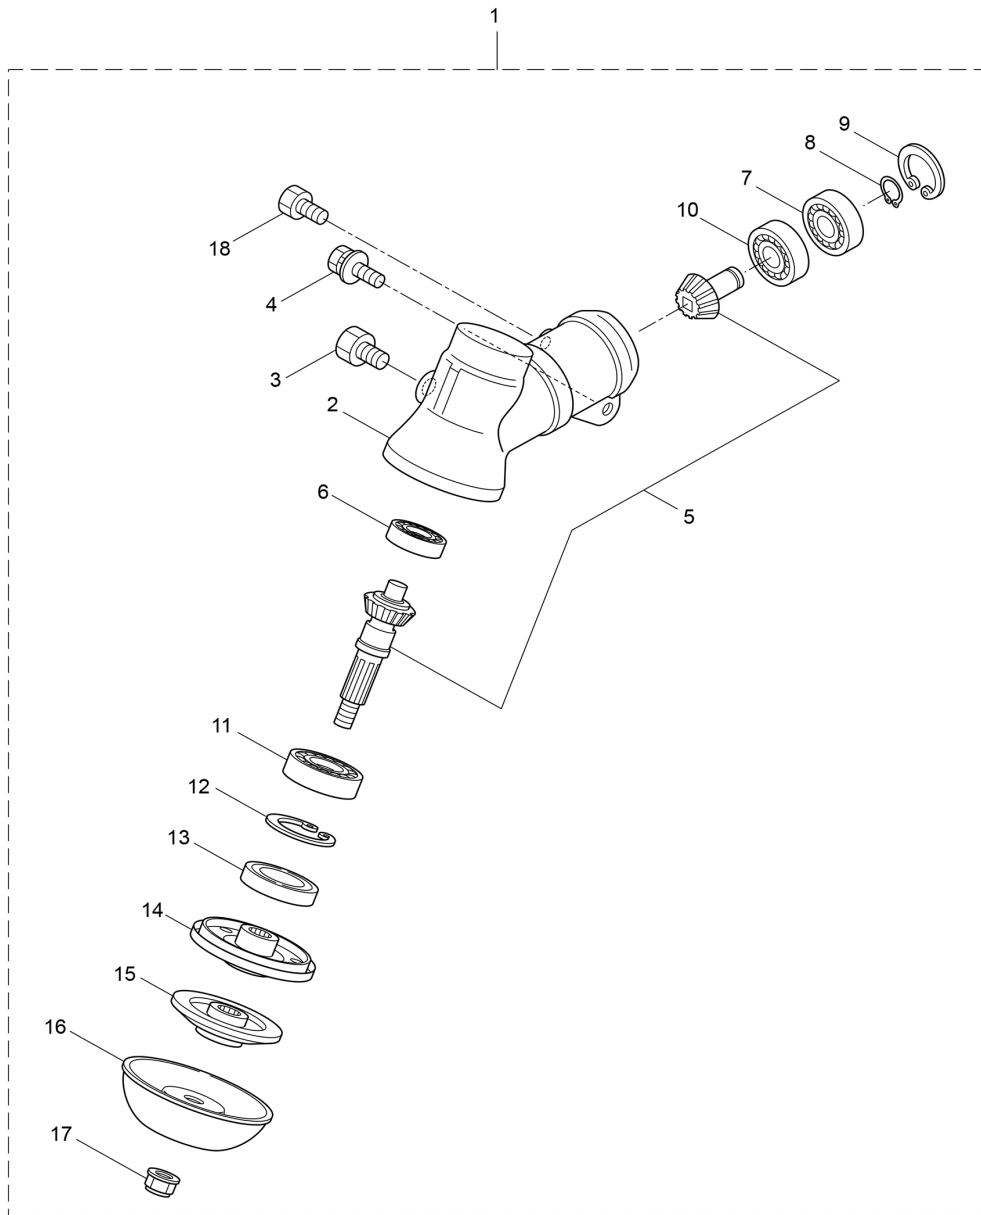

2. B42L
GEARCASE

Status	Position	Parts Number	Parts Name	Unit Quantity	Set Unit Quantity	Specification	Remarks	Maker code