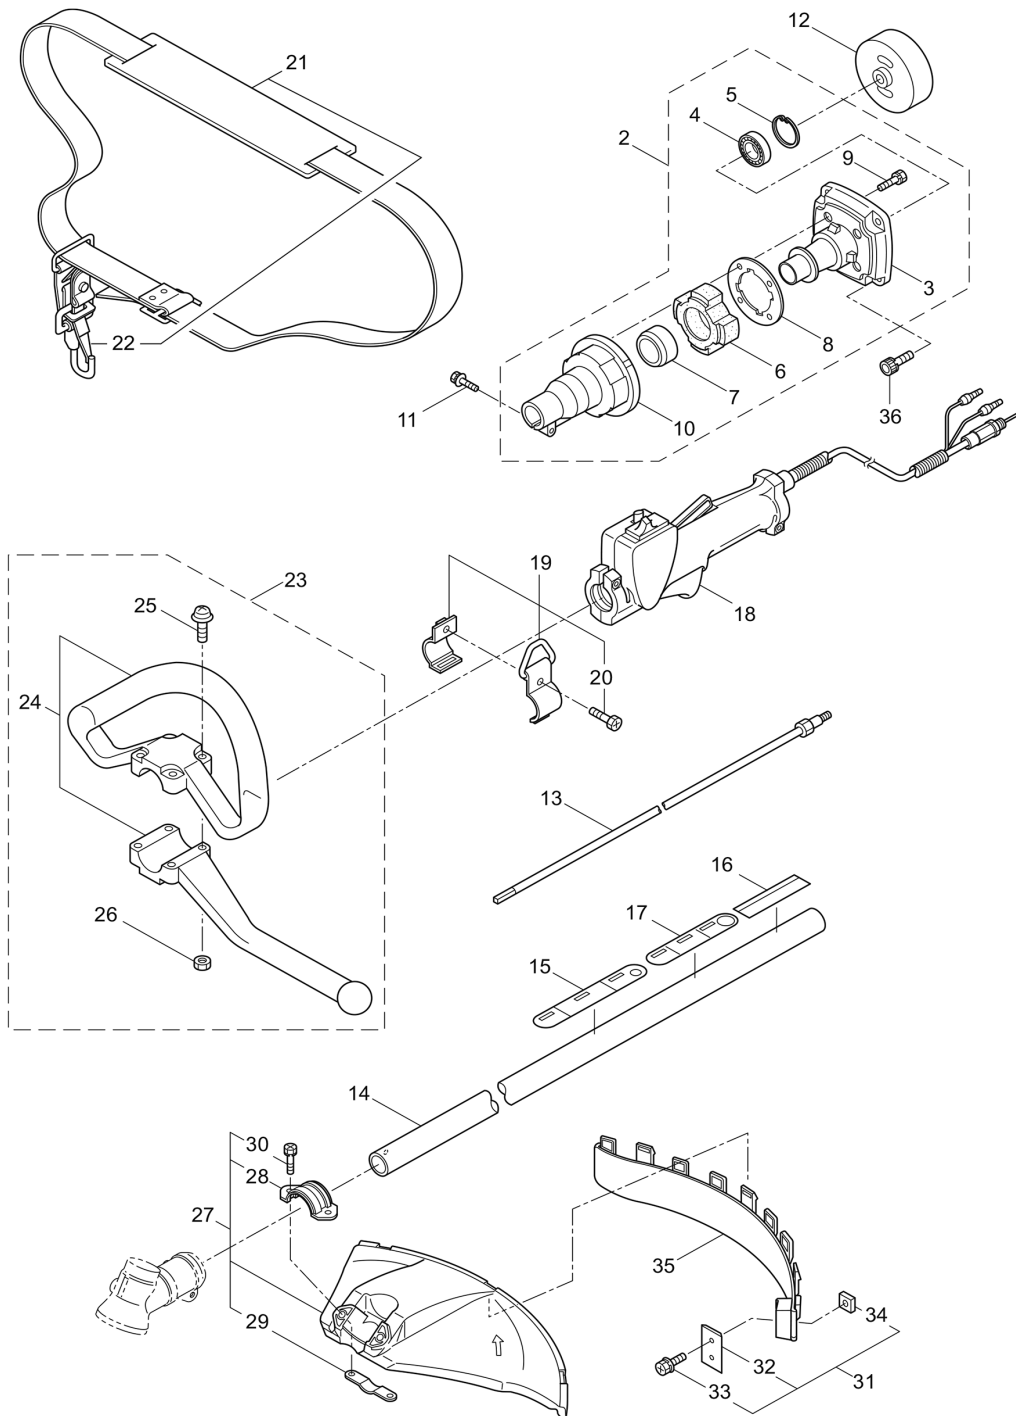

PARTS LIST

B42L

CONTENTS

1. MAIN BODY	1 ~ 2
2. GEARCASE	3 ~ 4
3. ENGINE	5 ~ 8
4. CARBURETOR, FUEL TANK	9 ~ 12
5. ACCESSORIES	13 ~ 14

2017. 08.

P/N 523019-1

1. B42L
MAIN BODY

Status	Position	Parts Number	Parts Name	Unit Quantity	Set Unit Quantity	Specification	Remarks	Maker code
	1	363743	B42L (MUS)	1				
	2	222543	CLUTCH CASE ASSY	1			Incl.3-10	
	Three	222544	HOUSING	1		78 # 6201ZZ 1 pc		
	Four	012649	BEARING 6201ZZ	1		# 6201ZZ	# 6201ZZ	
	Five	016732	SNAP RING	1	Five	Aw 32	# 32	
	6	217045	BUFFER	1				
	7	217046	BUFFER	1				
	8	217047	WASHER	1		Mal 74		
	9	092033	SCREW	Four	Ten	M5X15	M5x15	
	Ten	222370	ADAPTOR	1		26.2		
	11	092556	BOLT	1	Five	M6X30 upset	M6x30	
	12	222546	CLUTCH DRUM ASSY	1		78XM8		
	13	222522	DRIVE SHAFT ASSY	1				
	14	224129	DRIVESHAFT TUBE	1		BC420		
	15	221502	CAUTION MARK	1		ANSI	Caution	
	16	232516	LABEL	1		B42L	B42L	
	17	221501	CAUTION MARK	1		ANSI	Warning	
	18	229002	Throttle Lever Assy (229002)	1				
	19	210449	HANGING BRACKET ASSY	1		-26	Incl.20	
	20	089738	BOLT	1	Ten	M5X15	M5x15	
	twenty one	220533	SHOULDER STRAP ASSY	1		Y95 1700L antenna	Incl.22	
	twenty two	231657	HOOK	1		NO.07017D		
	twenty three	226461	LOOP HANDLE ASSY	1		Taisei 26 Barrier Wood	Incl. 24- 26	
	twenty four	226462	LOOP HANDLE	1		Taisei 26 Barrier Wood		
	twenty five	222142	SCREW	Four	Ten	M5X28 (MK)	M5x28	
	26	081027	NUT	Four	Five	M5X0.8 1 inch	M5	
	27	228303	COVER ASSY	1		Tenanban CE Acqua 42	Incl.28-30	
	28	223179	BRACKET	1				
	29	237364	THREADED BRACKET	1		42		
	30	092555	BOLT	2	Five	M6X30 upset	M6x30	
	31	230789	CORD CUTTER ASSY	1		Riuba / Flat	Incl.32-34	
	32	230747	CORD CUTTER	1		Riuba / Flat		
	33	817002	BOLT	1	Five	M5X20 (SM)	M5x20	
	34	228325	SQUARE NUT	1		M5		
	35	230748	EXTENSION	1		Antarctic red / ribbonshi		
	36	219113	CAP SCREW	Four		M6X20	M6x20	