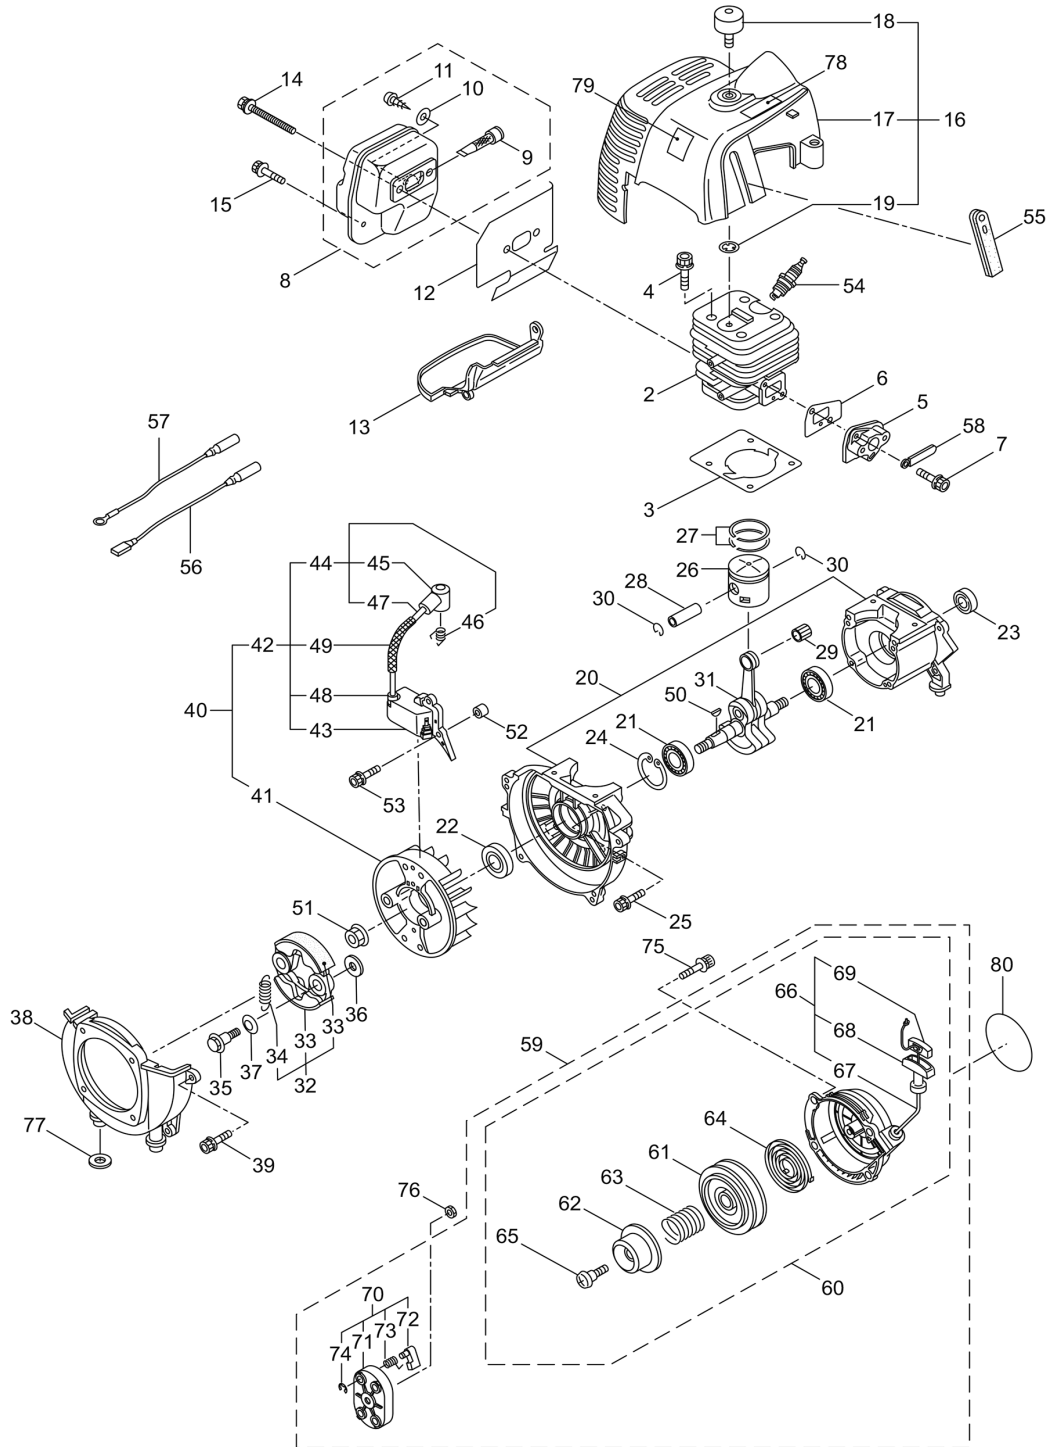

3. B42L
ENGINE

Status	Position	Parts Number	Parts Name	Unit Quantity	Set Unit Quantity	Specification	Remarks	Maker code
	1	858777	ENGINE CE420/04	1			CE420/04	
	2	286278	CYLINDER COMPLETE	1		CE420	New gasket required	
	3	285772	GASKET	1				
	4	261246	CAP SCREW	4	5	M5X25	M5x25	
	5	285778	INSURATOR	1			New gasket required	
	6	285779	GASKET	1				
	7	265924	CAP SCREW	2	5	M5X25WSW+オ	M5x25	
	8	286788	MUFFLER COMPLETE	1		カンイアレスタ	Incl.9-11	
	9	262395	ARRESTER	1				
	10	284052	WASHER	1		M3コカ' タマル	M3	
	11	089530	SCREW	1		ナベ' シヨ M3X10	M3x10	
	12	285783	GASKET	1				
	13	285784	UNDER COVER	1		クロ		
	14	266713	CAP SCREW	2		M5X60フレンジ	M5x60	
	15	283315	CAP SCREW	1		M5X12W-12	M5x12W-12	
	16	286891	TOP COVER	1			Incl.17-19	
	17	285786	TOP COVER	1		アカ		
	18	285843	KNOB BOLT	1				
	19	286362	WASHER	1	5	M6	M6	
	20	285789	CRANKCASE	1				
	21	262658	BEARING 6202 C3	2		6202C3**	#6202C3	
	22	262660	OIL SEAL	1		AE0610-E0 (NOK)	TC15357	
	23	262565	OIL SEAL	1		ISCD15257	ISCD15257	
	24	012380	SNAP RING	1		アナヨウ35	#35	
	25	261612	CAP SCREW	4		M5X30	M5x30	
	26	285795	PISTON	1		CE420		
	27	262476	PISTON RING	2			(2)Required	
	28	262749	PISTON PIN	1		7.5X11X33.5		
	29	262659	NEEDLE BEARING KTV111414EGX01B	1		KTV111414EG01B2	KTV111414EG01B2	
	30	262479	CLIP PISTON	2				
	31	285797	SHAFT COMPLETE	1		CE420		
	32	262577	CLUTCH ASSY	1		78ヨウクワツチ	Incl.33,34	
	33	282624	CLUTCHSHOE	2			(2)required	
	34	263615	SPRING	1		2.0-44.8L		
	35	283671	CLUTCH BOLT	2		M8X1.25 ムツク	M8x1.25	
	36	262683	WASHER	2	5	8X22XT1.2	8x22xt1.2	
	37	262682	WAVE WASHER	2	5			
	38	282285	FAN COVER	1		NE420		
	39	261250	CAP SCREW	4	5	M5X20	M5x20	
	40	285803	MAGNETO ASSY	1			Incl.41-49	
	41	286207	ROTOR	1				
	42	285804	IGNITION COIL	1		CDI	Incl.43-49	
	43	285805	COIL	1				
	44	285806	WIRE ASSY	1			Incl.45-47	
	45	261074	PLUG BOOT	1		10855-40131		
	46	261075	CONNECTOR	1		10805-40061		
	47	286273	SPARK PLUG WIRE	1				
	48	261072	CAP	1		イタダ 10855-40101		
	49	284759	INSULATOR	1				
	50	261076	WOODRUFF KEY 3X10	1	5	A'シヨ 3X10	3x10	
	51	262731	NUT	1		M10X17XT8'721	M10	
	52	280381	SPACER	2	5			
	53	261256	BOLT	2	5	M4X25	M4x25	
	54	285982	SPARK PLUG(BPM8Y)	1		NGK BPM8Y	NGK BPM8Y	
	55	286988	GROMMET	1				
	56	283735	WIRE COIL	1		155'7HCBH		
	57	284541	LEAD	1		135M4HCBH		
	58	264588	CLAMP	1	5			
	59	285809	RECOIL STARTER ASSY	1			Incl.60-74	
	60	285810	RECOIL STARTER ASSY	1		CE420' シンパ -	Incl.61-69	
	61	286291	REEL	1		A54108100500		
	62	286292	CAM PLATE	1		A54308110100