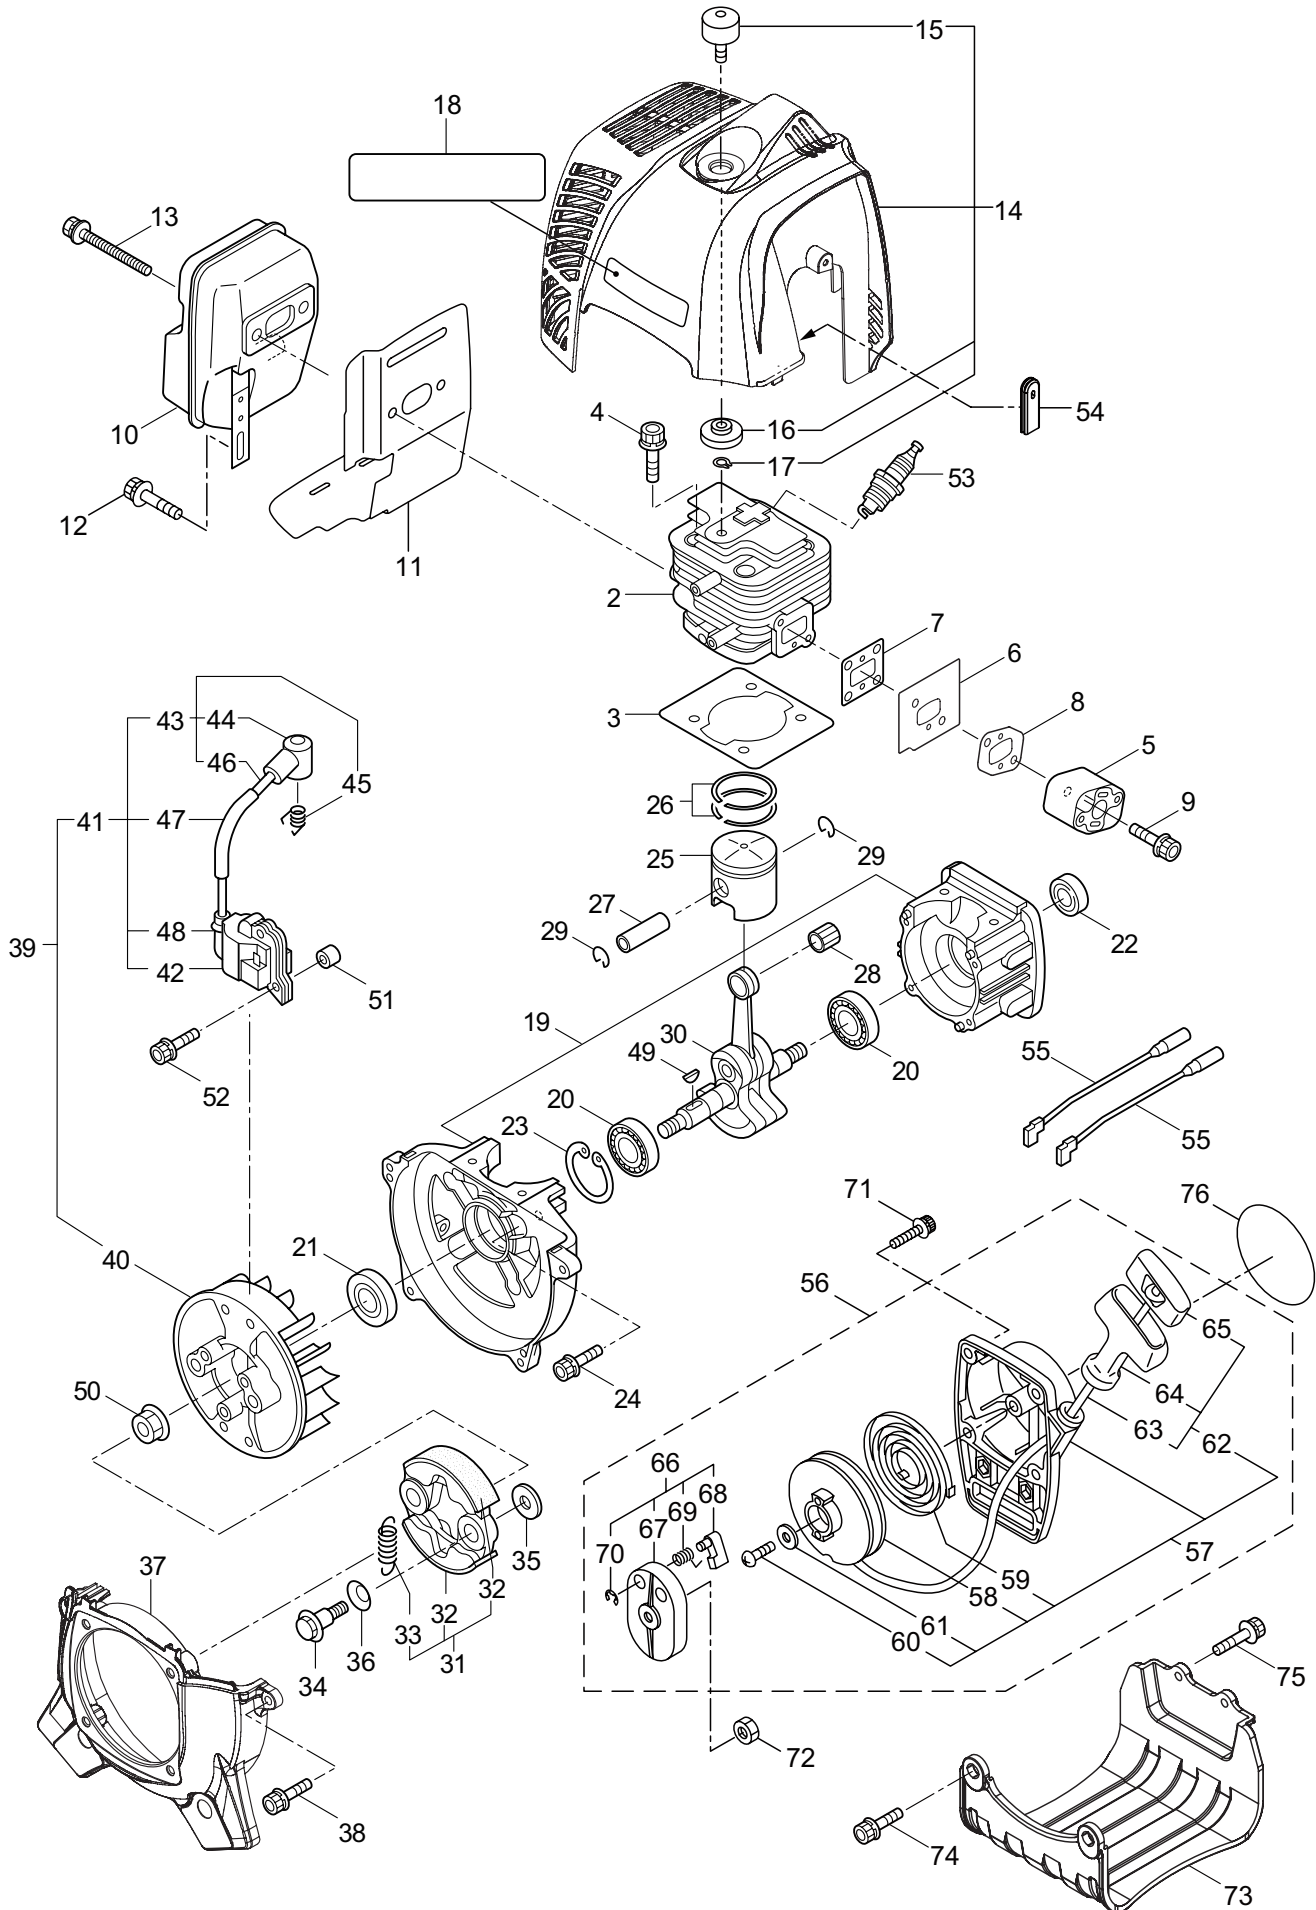

3. B420H ENGINE

Ref. No.	Part No.	Part Name	Q'ty	Remarks
3-1	875263	Engine	1	AE420THT/10
3-2	262544	Cylinder	1	New gasket required
3-3	262546	Gasket	1	
3-4	261246	Cap Screw	4	M5x25
3-5	262548	Insulator	1	New gasket required
3-6	277806	Divider	1	
3-7	262790	Gasket	1	
3-8	277807	Gasket	1	
3-9	265924	Cap Screw	2	M5x25
3-10	276379	Muffler Comp	1	
3-11	276378	Gasket	1	
3-12	261607	Cap Screw	1	M5x16
3-13	262687	Cap Screw	2	M6x65
3-14	276600	Top Cover Ass'y	1	Incl.15-18
3-15	285843	Knob	1	
3-16	262689	Spacer	1	
3-17	262690	Snap Ring	1	#6
3-18	563505	Label	1	
3-19	262558	Crankcase	1	
3-20	262658	Bearing	2	#6202C3
3-21	262660	Oil Seal	1	TC15357
3-22	262565	Oil Seal	1	ISCD15257
3-23	563066	Snap Ring	1	#35
3-24	261999	Cap Screw	4	M5x40
3-25	281299	Piston	1	
3-26	262476	Piston Ring	2	(2)Required
3-27	262749	Piston Pin	1	
3-28	262659	Bearing,Needle	1	KTV111414EG01B2
3-29	262479	Clip,Piston Pin	2	
3-30	280534	Crankshaft/Conn.Rod Ass'y	1	
3-31	262577	Clutch Ass'y	1	Incl.32,33
3-32	282624	Clutch Shoe	2	(2)required
3-33	263615	Spring,Clutch	1	
3-34	282321	Cap Screw	2	M8x1.25
3-35	262683	Washer	2	8x22xt1.2
3-36	262682	Wave Washer	2	
3-37	275230	Fan Cover	1	
3-38	261250	Cap Screw	2	M5x20
3-39	563448	Magneto Ass'y	1	Incl.40-48
3-40	264673	Rotor/Fan	1	
3-41	267579	Ignition Coil Ass'y	1	Incl.42-48
3-42	267572	Coil	1	
3-43	267584	Spark Plug Wire Ass'y	1	Incl.44-46
3-44	261074	Plug Boot	1	
3-45	261075	Connector	1