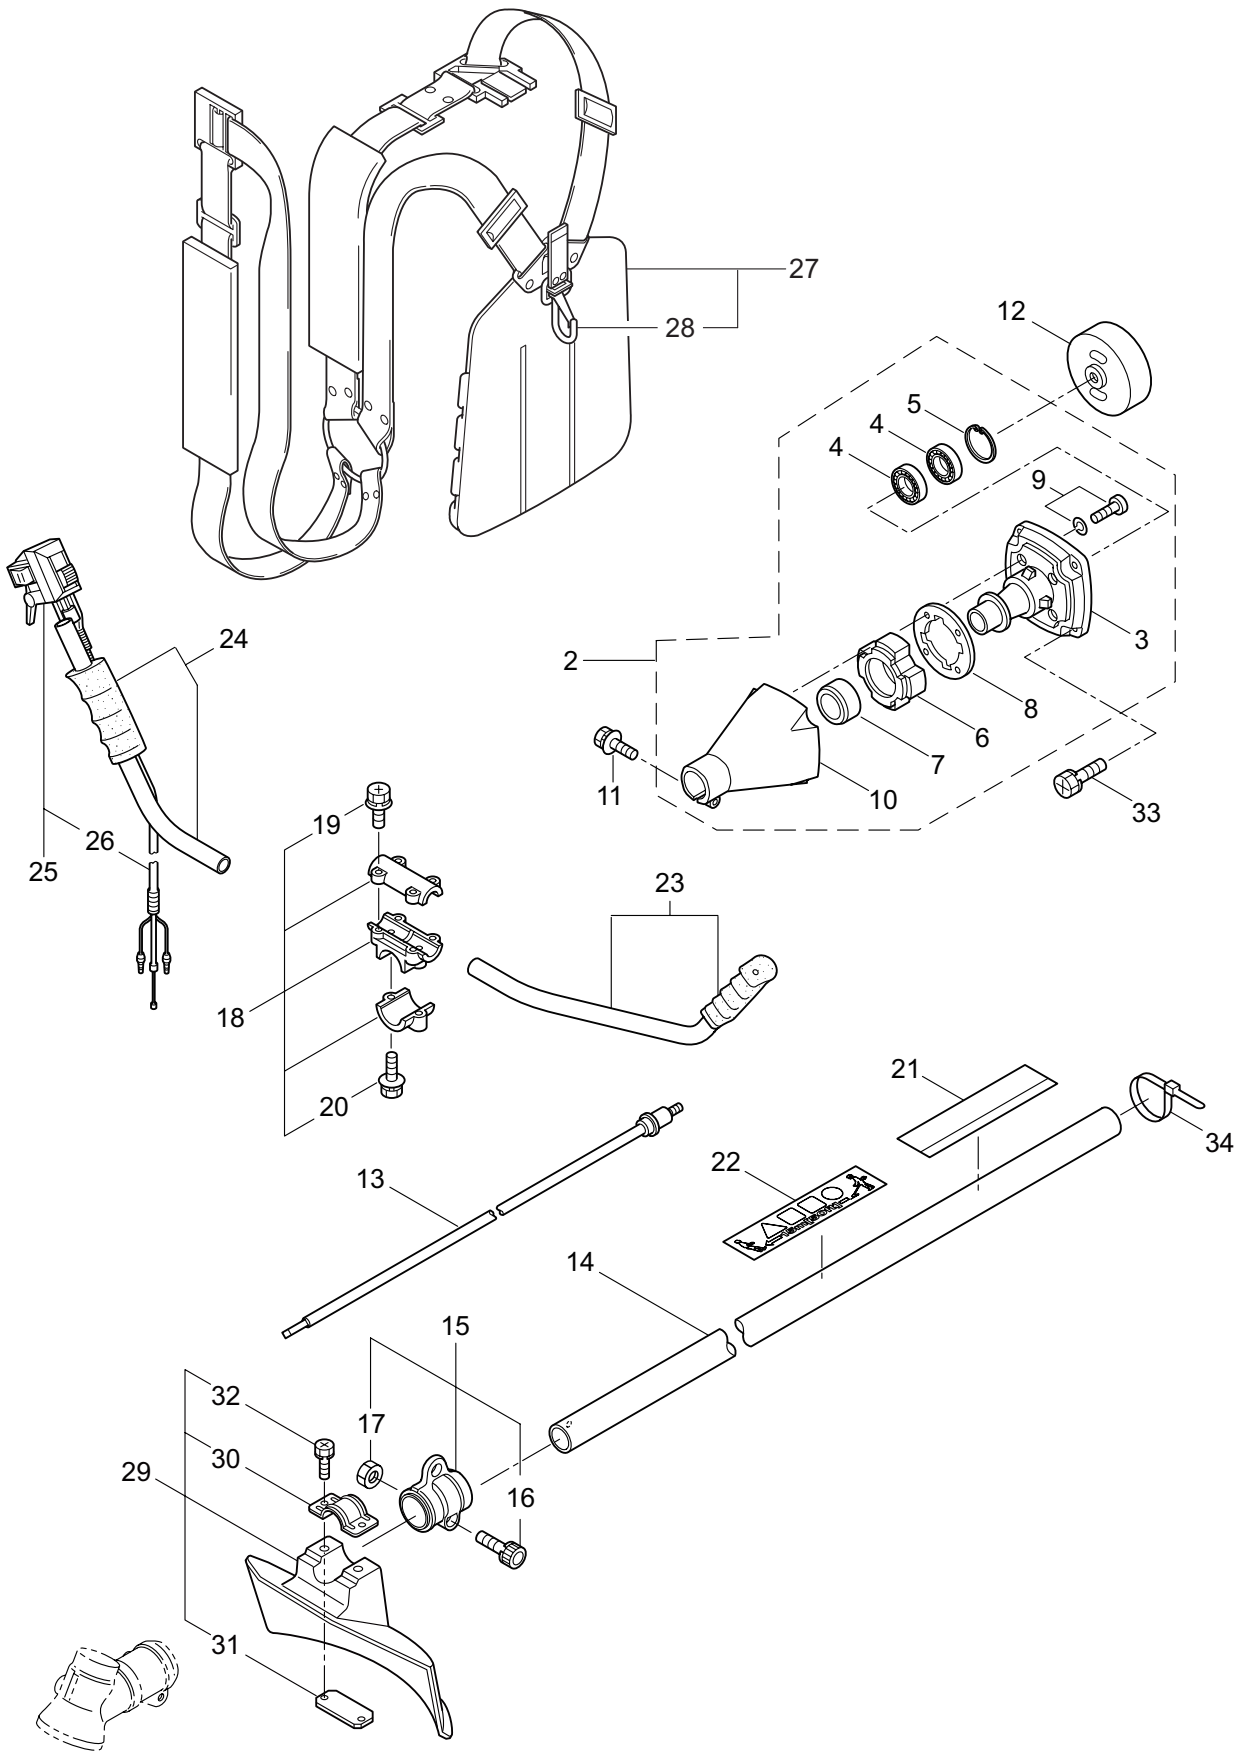

PARTS LIST

B420H

CONTENTS

1. MAIN BODY	1 ~ 2
2. GEARCASE.....	3 ~ 4
3. ENGINE.....	5 ~ 8
4. CARBURETOR, FUEL TANK	9 ~ 12
5. ACCESSORIES	13 ~ 14

2019. 01.

P/N 524783

1. B420H
MAIN BODY

Ref. No.	Part No.	Part Name	Q'ty	Remarks
1-1	366135	B420H	1	
1-2	560305	Clutch Case Ass'y	1	Incl.3-10
1-3	234143	Bearing Case	1	
1-4	140474	Bearing	2	#620ZZ
1-5	563066	Snap Ring	1	#35
1-6	560217	Buffer (A)	1	
1-7	560218	Buffer (B)	1	
1-8	217047	Washer	1	
1-9	092033	Screw	4	M5x15
1-10	227728	Driveshaft Tube Adapter	1	
1-11	092556	Bolt	1	M6x30
1-12	560129	Clutch Drum	1	78xM8
1-13	560362	Driveshaft Ass'y	1	
1-14	560283	Driveshaft Tube	1	28xT2.0x1450L
1-15	232696	Hanging Bracket Ass'y	1	Incl.16,17
1-16	232700	Bolt	1	M5x25
1-17	126993	Nut	1	M5
1-18	560051	Bracket Ass'y	1	Incl.19,20
1-19	092554	Bolt	4	M6x25
1-20	092556	Bolt	2	M6x30
1-21	560382	Label	1	B420H
1-22	213750	Label	1	Caution
1-23	560209	Handle Ass'y	1	
1-24	560210	Handle Ass'y	1	
1-25	222152	Throttle Trigger	1	
1-26	226573	Wire Ass'y	1	
1-27	219612	Hanging Strap Ass'y	1	Incl.28
1-28	231657	Hook	1	
1-29	560232	Safety Cover Ass'y	1	Incl.30-32
1-30	560066	Bracket	1	
1-31	560067	Threaded Bracket	1	
1-32	092555	Bolt	2	M6x30
1-33	092552	Bolt	4	M6x20
1-34	214022	Band	2	

2. B420H
GEARCASE

Ref. No.	Part No.	Part Name	Q'ty	Remarks
2-1	232919	Gearcase Ass'y	1	Incl.2-18
2-2	232833	Gearcase	1	
2-3	234109	Bolt	1	M8x8
2-4	092556	Bolt	1	M6x30
2-5	234349	Gear Set	1	
2-6	014490	Bearing	1	#6000
2-7	106933	Bearing	1	#6000Z
2-8	014210	Snap Ring	1	#10
2-9	054676	Snap Ring	1	#26
2-10	014490	Bearing	1	#6000
2-11	012544	Bearing	1	#6202
2-12	012380	Snap Ring	1	#35
2-13	232049	Oil Seal	1	D21355
2-14	232322	Bracket A Ass'y	1	
2-15	232052	Bracket B	1	
2-16	230849	Stabilizer	1	
2-17	232920	Nut	1	M10x1.25
2-18	089747	Bolt	1	M6x12