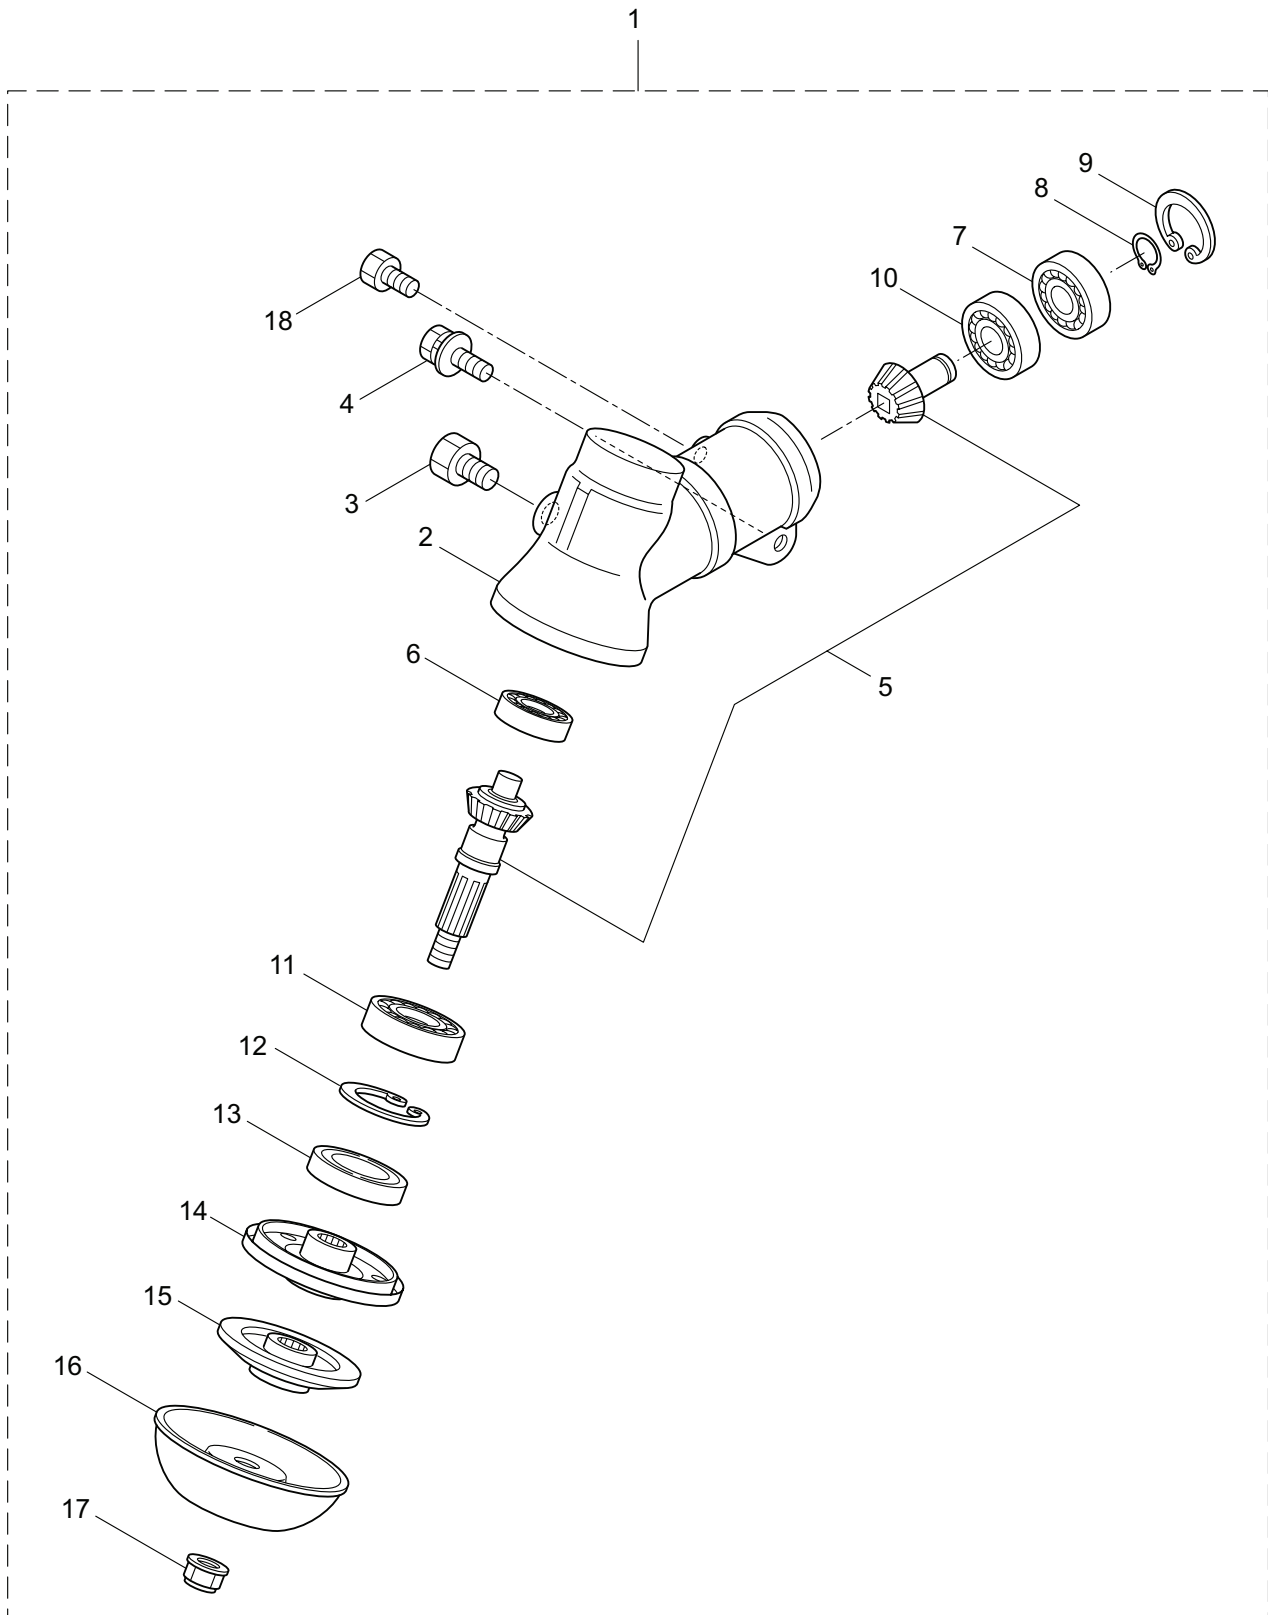

PARTS LIST

B420H

CONTENTS

1. MAIN BODY	1 ~ 2
2. GEARCASE.....	3 ~ 4
3. ENGINE.....	5 ~ 8
4. CARBURETOR, FUEL TANK	9 ~ 12
5. ACCESSORIES	13 ~ 14

2019. 01.

P/N 524783

1. B420H
MAIN BODY

Ref. No.	Part No.	Part Name	Q'ty	Remarks
1-1	366135	B420H	1	
1-2	560305	Clutch Case Ass'y	1	Incl.3-10
1-3	234143	Bearing Case	1	
1-4	140474	Bearing	2	#620ZZ
1-5	563066	Snap Ring	1	#35
1-6	560217	Buffer (A)	1	
1-7	560218	Buffer (B)	1	
1-8	217047	Washer	1	
1-9	092033	Screw	4	M5x15
1-10	227728	Driveshaft Tube Adapter	1	
1-11	092556	Bolt	1	M6x30
1-12	560129	Clutch Drum	1	78xM8
1-13	560362	Driveshaft Ass'y	1	
1-14	560283	Driveshaft Tube	1	28xT2.0x1450L
1-15	232696	Hanging Bracket Ass'y	1	Incl.16,17
1-16	232700	Bolt	1	M5x25
1-17	126993	Nut	1	M5
1-18	560051	Bracket Ass'y	1	Incl.19,20
1-19	092554	Bolt	4	M6x25
1-20	092556	Bolt	2	M6x30
1-21	560382	Label	1	B420H
1-22	213750	Label	1	Caution
1-23	560209	Handle Ass'y	1	
1-24	560210	Handle Ass'y	1	
1-25	222152	Throttle Trigger	1	
1-26	226573	Wire Ass'y	1	
1-27	219612	Hanging Strap Ass'y	1	Incl.28
1-28	231657	Hook	1	
1-29	560232	Safety Cover Ass'y	1	Incl.30-32
1-30	560066	Bracket	1	
1-31	560067	Threaded Bracket	1	
1-32	092555	Bolt	2	M6x30
1-33	092552	Bolt	4	M6x20
1-34	214022	Band	2	

2. B420H
GEARCASE

Ref. No.	Part No.	Part Name	Q'ty	Remarks
2-1	232919	Gearcase Ass'y	1	Incl.2-18
2-2	232833	Gearcase	1	
2-3	234109	Bolt	1	M8x8
2-4	092556	Bolt	1	M6x30
2-5	234349	Gear Set	1	
2-6	014490	Bearing	1	#6000
2-7	106933	Bearing	1	#6000Z
2-8	014210	Snap Ring	1	#10
2-9	054676	Snap Ring	1	#26
2-10	014490	Bearing	1	#6000
2-11	012544	Bearing	1	#6202
2-12	012380	Snap Ring	1	#35
2-13	232049	Oil Seal	1	D21355
2-14	232322	Bracket A Ass'y	1	
2-15	232052	Bracket B	1	
2-16	230849	Stabilizer	1	
2-17	232920	Nut	1	M10x1.25
2-18	089747	Bolt	1	M6x12