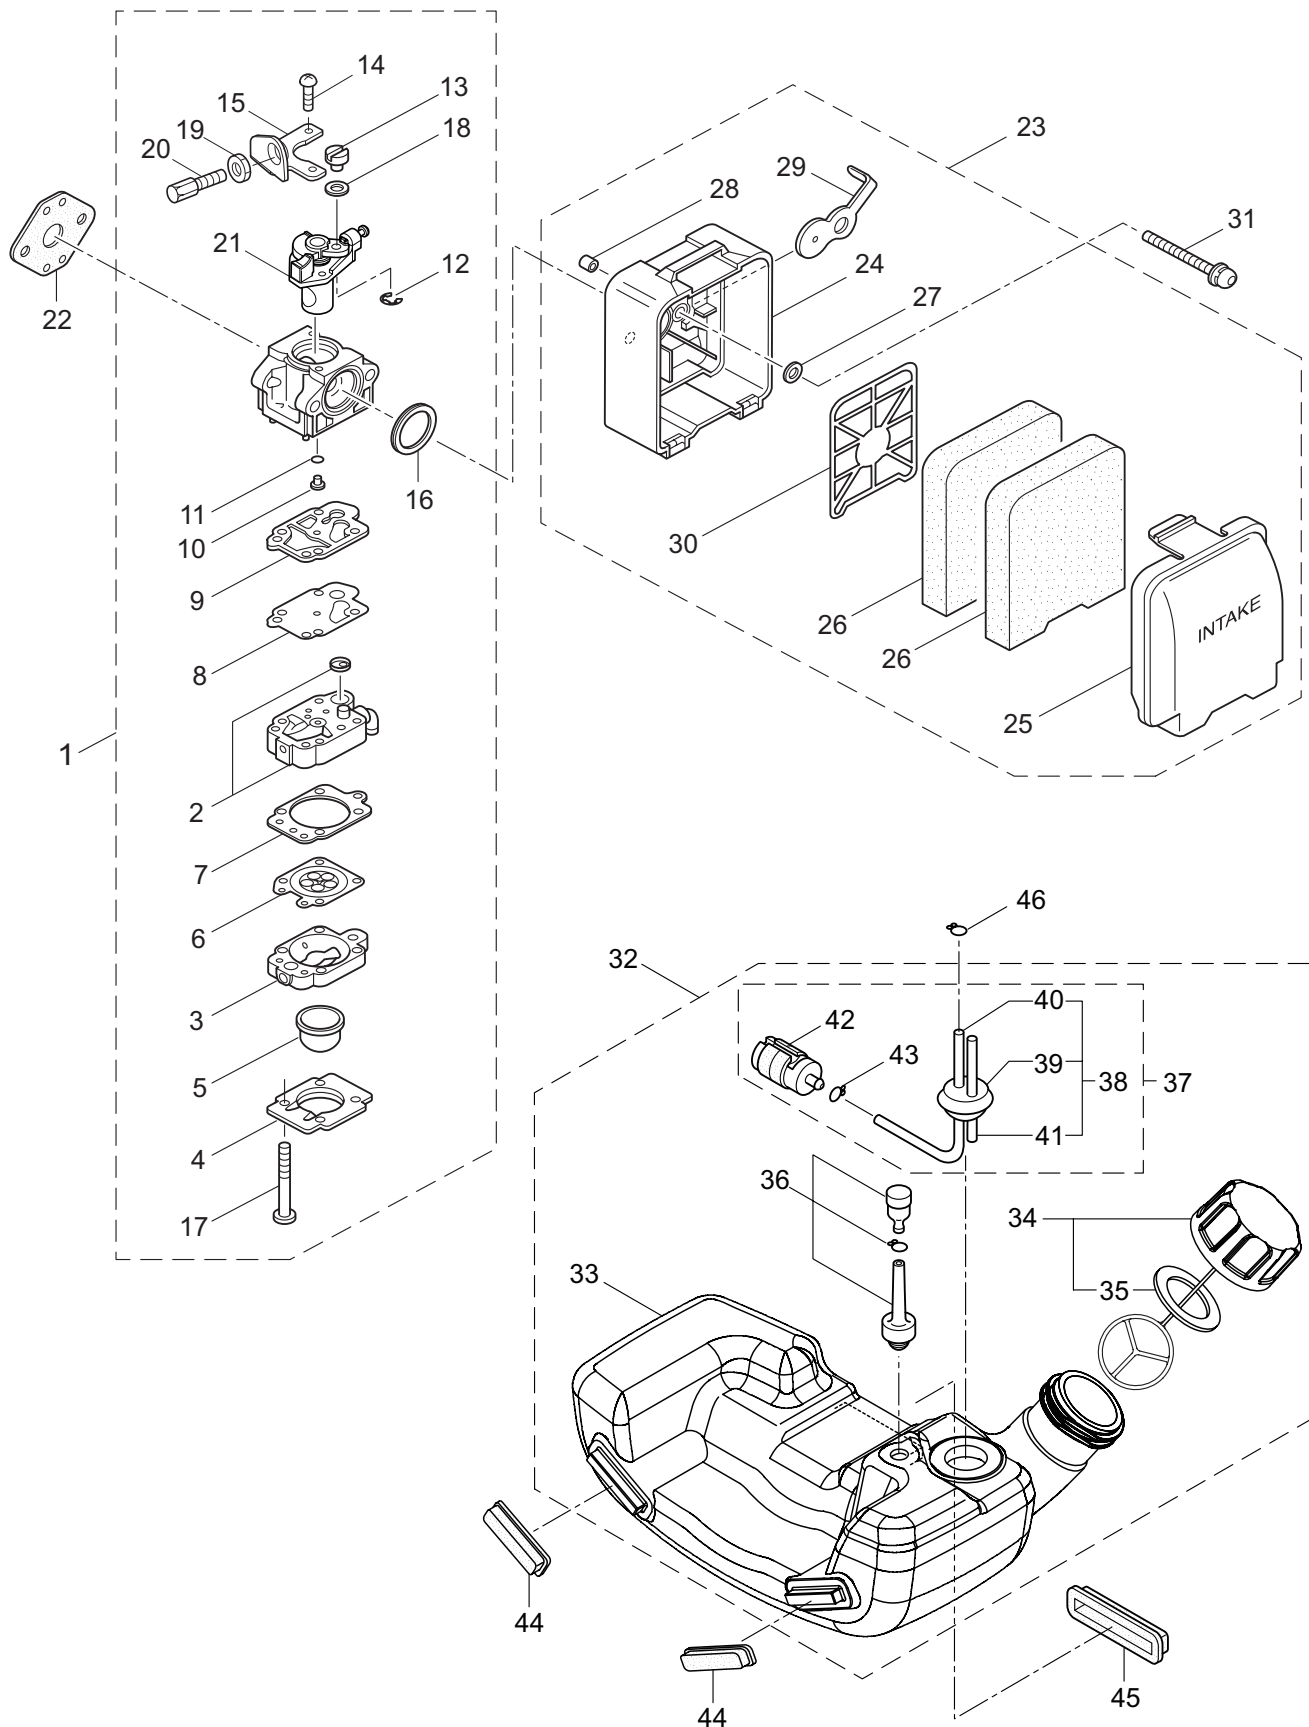

4. B420H
CARBURETOR, FUEL TANK

Ref. No.	Part No.	Part Name	Q'ty	Remarks
4-1	280319	Carburetor Ass'y	1	Incl.2-21 New gasket required
4-2	263739	Pump Body	1	
4-3	262991	Purge Body	1	
4-4	262992	Cover Plate	1	
4-5	261874	Primer Bulb	1	
4-6	261873	Diaphragm,Metering	1	
4-7	262993	Gasket	1	
4-8	262994	Diaphragm,Fuel Pump	1	
4-9	282576	Gasket	1	
4-10	263967	Main Jet	1	#48
4-11	261871	O-Ring	1	
4-12	261876	E-Ring	1	
4-13	261658	Swivel	1	
4-14	261875	Screw	2	
4-15	264677	Bracket	1	
4-16	261657	Packing	1	
4-17	262996	Screw	4	
4-18	264678	Washer	1	
4-19	261878	Nut	1	
4-20	263994	Adapter	1	
4-21	264676	Throttle Valve	1	
4-22	262587	Gasket	1	
4-23	263520	Air Filter Ass'y	1	Incl.24-30
4-24	263723	Housing	1	
4-25	263713	Air Filter Cover	1	
4-26	263714	Foam Element	2	
4-27	263000	Washer	1	
4-28	263715	Sleeve	2	
4-29	263007	Choke Valve	1	
4-30	263717	Screen	1	
4-31	261814	Cap Screw	2	M5x50
4-32	563455	Fuel Tank Ass'y	1	Incl.33-43
4-33	277831	Fuel Tank	1	
4-34	275306	Fuel Tank Cap Ass'y	1	Incl.35
4-35	274875	Gasket	1	
4-36	289352	Breather Ass'y	1	
4-37	563236	Fuel Pipe Pick-up Ass'y	1	Incl.38-43
4-38	563237	Fuel Pipe Ass'y	1	Incl.39-41
4-39	288192	Grommet	1	
4-40	262649	Fuel Pipe	1	
4-41	288194	Return Pipe	1	3x6x85
4-42	267328	Fuel Filter Ass'y	1	
4-43	563014	Clip	1	
4-44	261119	Pad	2	
4-45	262697	Pad	1