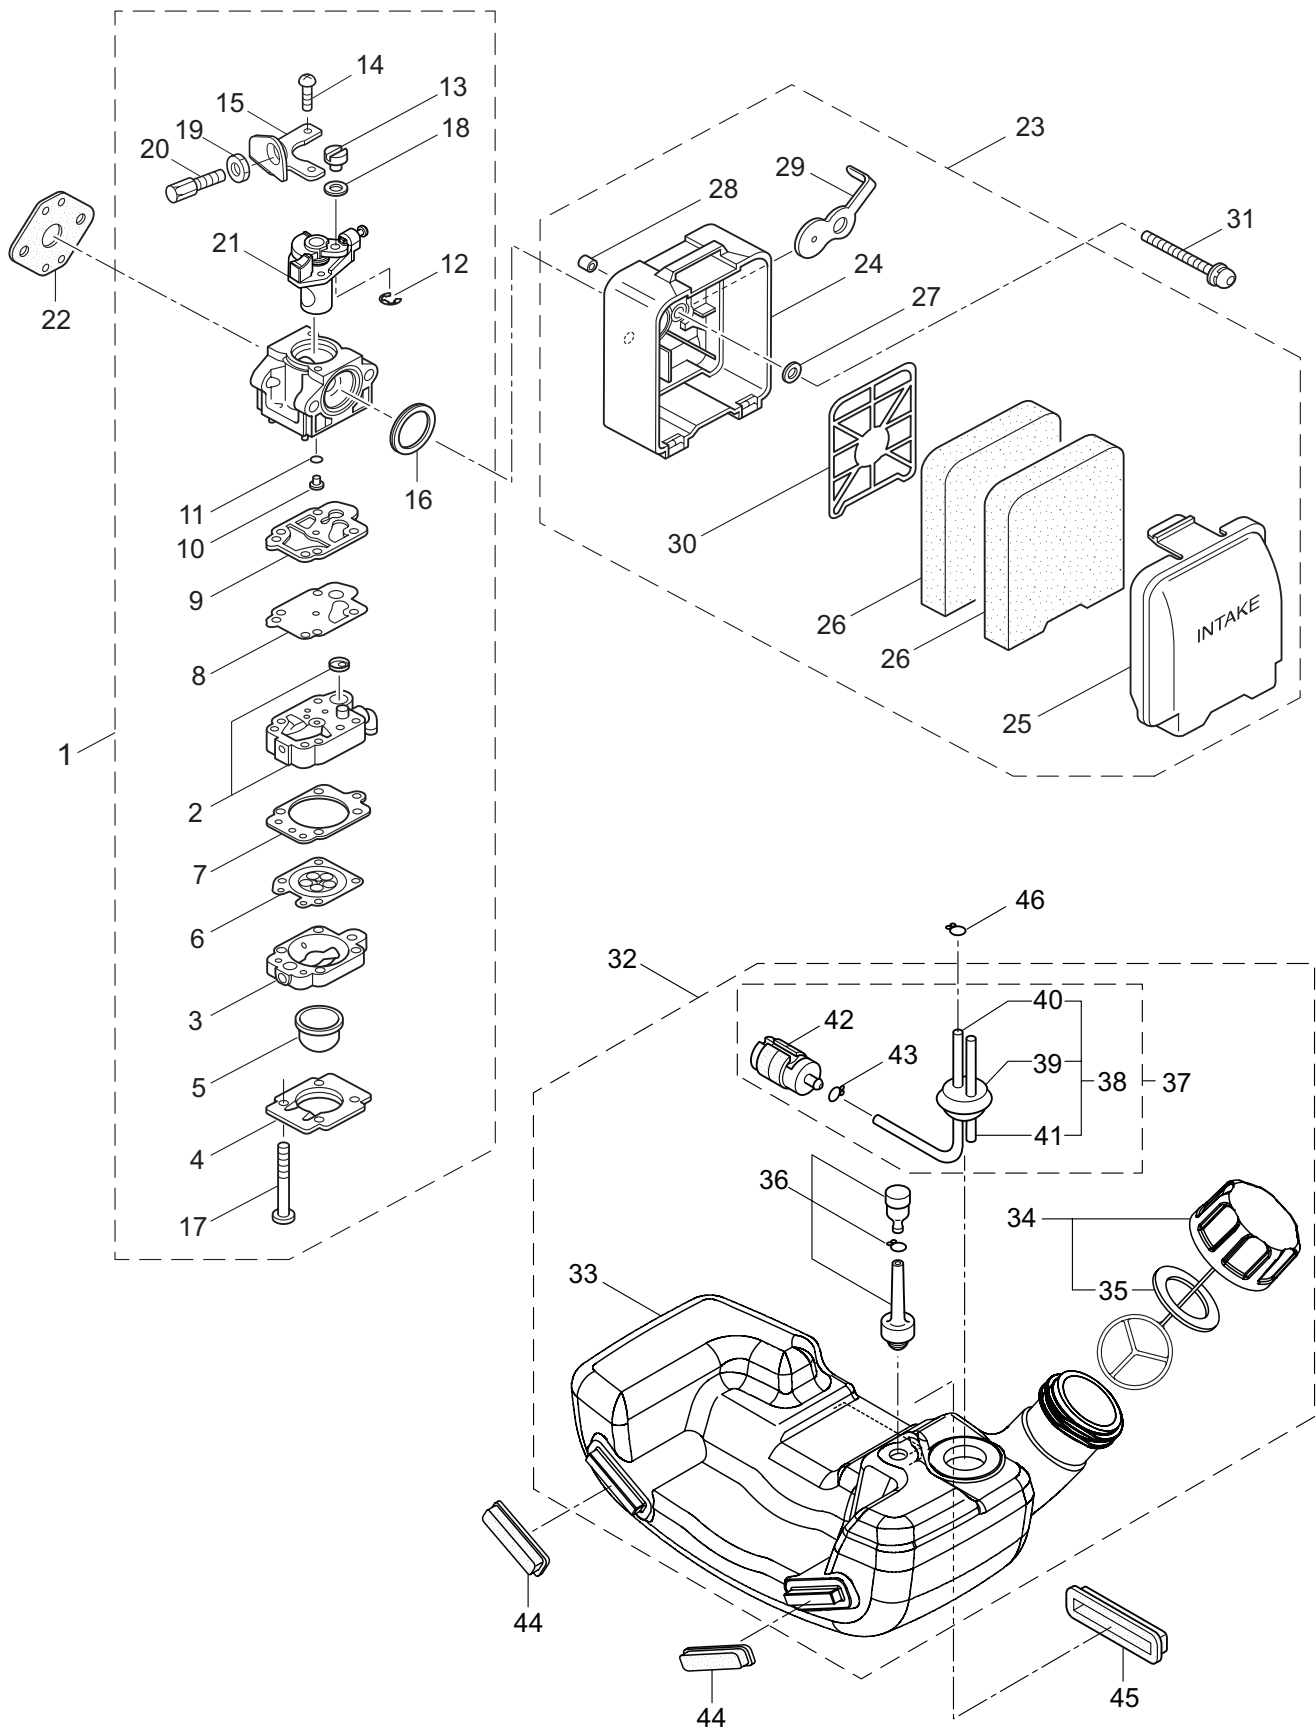

Ref. No.	Part No.	Part Name	Q'ty	Remarks
4-1	280319	Carburetor Ass'y	1	Incl.2-21 New gasket required
4-2	263739	Pump Body	1	
4-3	262991	Purge Body	1	
4-4	262992	Cover Plate	1	
4-5	261874	Primer Bulb	1	
4-6	261873	Diaphragm,Metering	1	
4-7	262993	Gasket	1	
4-8	262994	Diaphragm,Fuel Pump	1	
4-9	282576	Gasket	1	
4-10	263967	Main Jet	1	#48
4-11	261871	O-Ring	1	
4-12	261876	E-Ring	1	
4-13	261658	Swivel	1	
4-14	261875	Screw	2	
4-15	264677	Bracket	1	
4-16	261657	Packing	1	
4-17	262996	Screw	4	
4-18	264678	Washer	1	
4-19	261878	Nut	1	
4-20	263994	Adapter	1	
4-21	264676	Throttle Valve	1	
4-22	262587	Gasket	1	
4-23	263520	Air Filter Ass'y	1	Incl.24-30
4-24	263723	Housing	1	
4-25	263713	Air Filter Cover	1	
4-26	263714	Foam Element	2	
4-27	263000	Washer	1	
4-28	263715	Sleeve	2	
4-29	263007	Choke Valve	1	
4-30	263717	Screen	1	
4-31	261814	Cap Screw	2	M5x50
4-32	563455	Fuel Tank Ass'y	1	Incl.33-43
4-33	277831	Fuel Tank	1	
4-34	275306	Fuel Tank Cap Ass'y	1	Incl.35
4-35	274875	Gasket	1	
4-36	289352	Breather Ass'y	1	
4-37	563236	Fuel Pipe Pick-up Ass'y	1	Incl.38-43
4-38	563237	Fuel Pipe Ass'y	1	Incl.39-41
4-39	288192	Grommet	1	
4-40	262649	Fuel Pipe	1	
4-41	288194	Return Pipe	1	3x6x85
4-42	267328	Fuel Filter Ass'y	1	
4-43	563014	Clip	1	
4-44	261119	Pad	2	
4-45	262697	Pad	1	

4. B420H
CARBURETOR, FUEL TANK