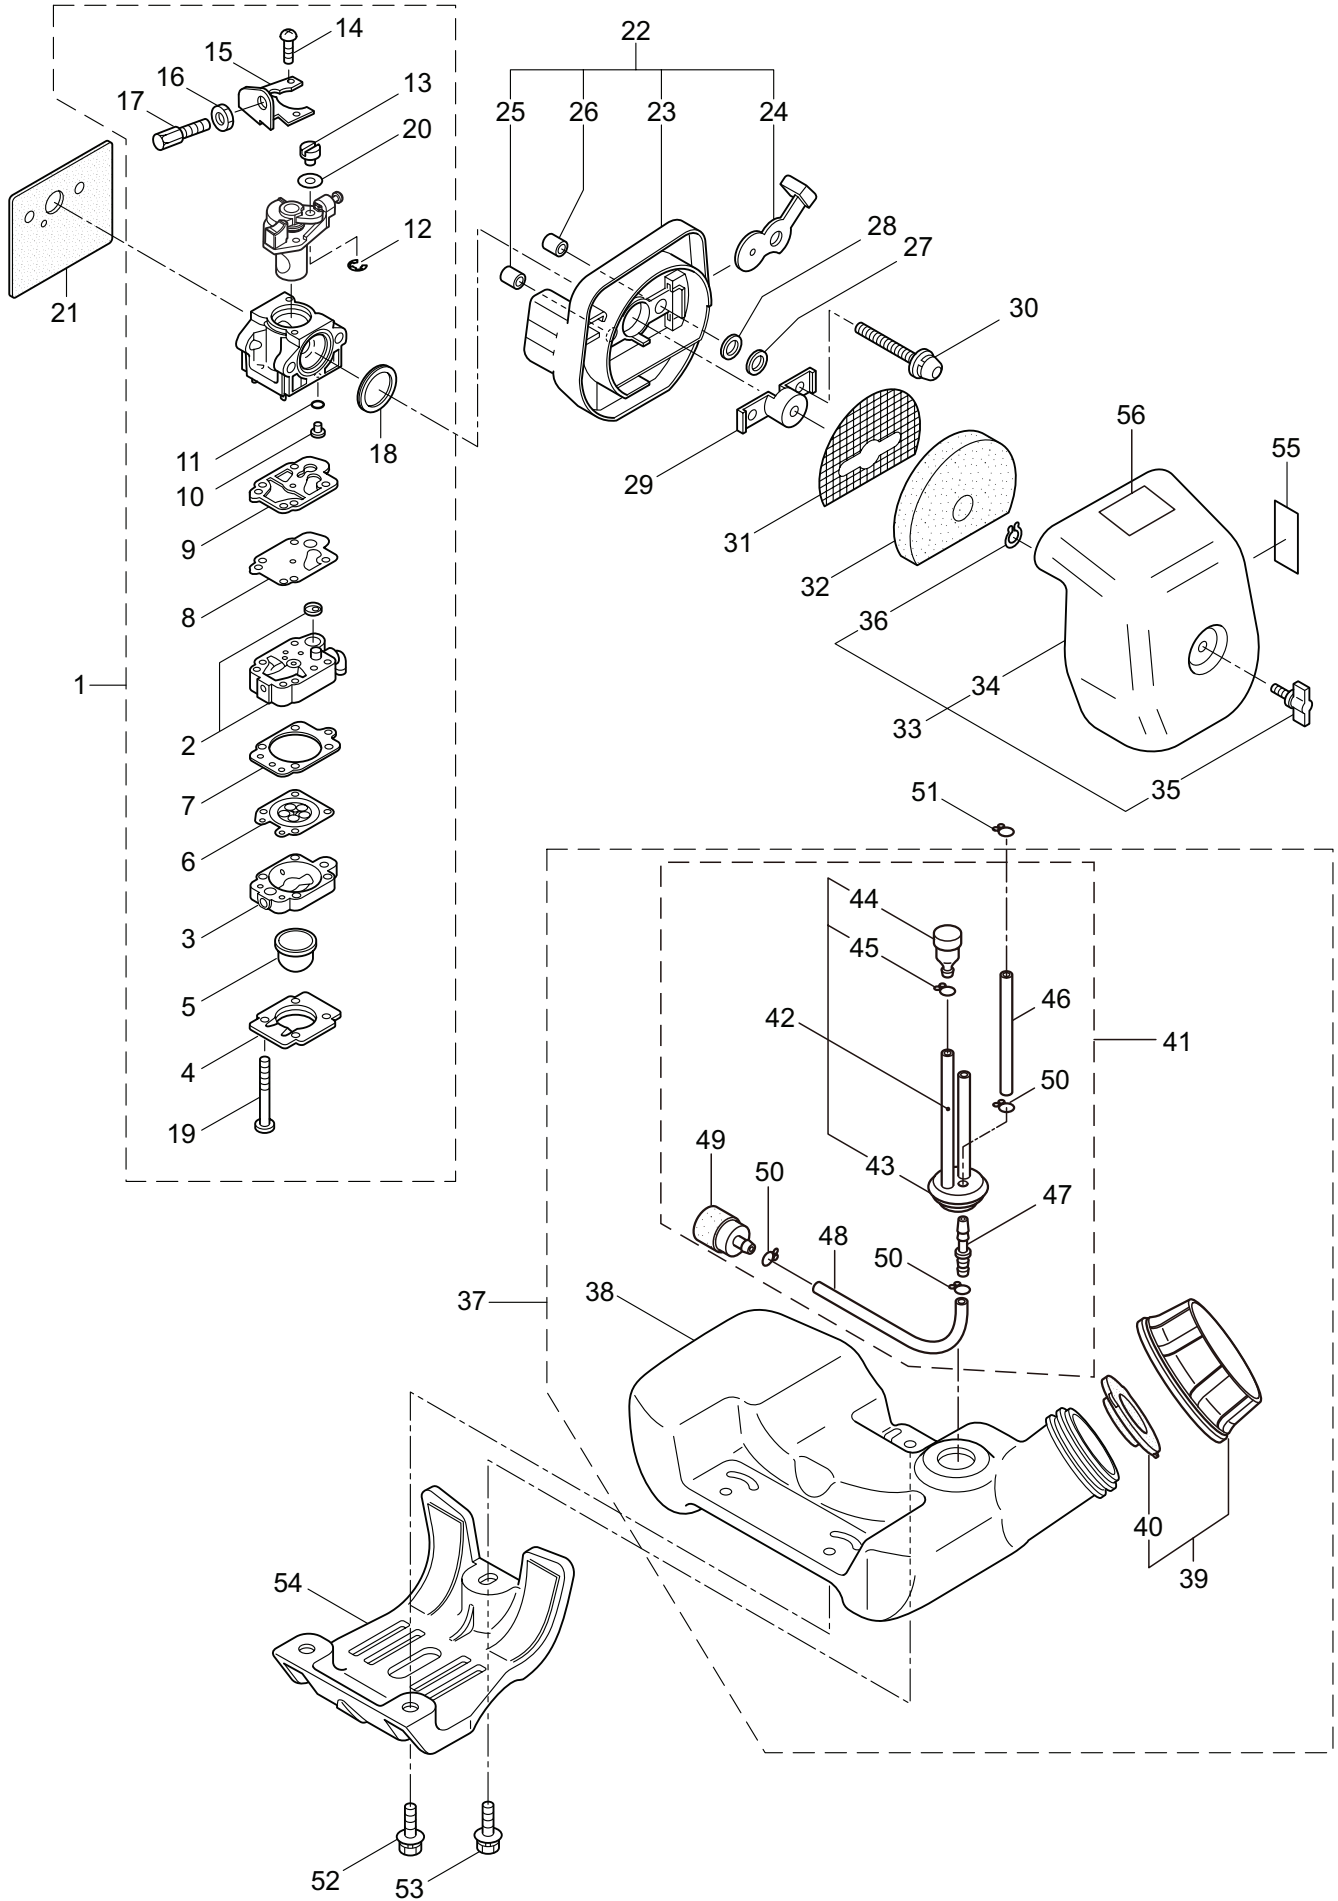

4. B27L TURBO (HI) CARBURETOR, FUEL TANK

Ref. No.	Part No.	Part Name	Q'ty	Remarks
4-1	283898	Carburetor Ass'y	1	Incl.2-20 New gasket required
4-2	264155	Pump Body	1	
4-3	262991	Purge Body	1	
4-4	262992	Cover Plate	1	
4-5	261874	Primer Bulb	1	
4-6	283905	Diaphragm, Meterring	1	
4-7	262993	Gasket	1	
4-8	262994	Diaphragm,Fuel Pump	1	
4-9	282576	Gasket	1	
4-10	281487	Main Jet	1	#37
4-11	261871	O-Ring	1	
4-12	261876	E-Ring	1	
4-13	261658	Swivel	1	
4-14	261875	Screw	2	
4-15	264677	Bracket	1	
4-16	261878	Nut	1	
4-17	263994	Adapter	1	
4-18	261657	Packing	1	
4-19	262996	Screw	4	
4-20	264678	Washer	1	
4-21	269762	Gasket	1	
4-22	268055	Air Filter Case Ass'y	1	Incl.23-26
4-23	268056	Air Filter Case	1	
4-24	268057	Valve	1	
4-25	268157	Sleeve	1	5.5x7.1x6L
4-26	268412	Sleeve	1	5.5x7.1x6.4L
4-27	263345	Packing	1	7.2x11xt1.3
4-28	263942	Washer	1	7.2x12xt0.15
4-29	263815	Stay	1	
4-30	264016	Cap Screw	2	M5x60
4-31	265026	Screen	1	
4-32	265027	Foam Element	1	
4-33	268058	Air Filter Cover Ass'y	1	Incl.34-36
4-34	268059	Air Filter Cover	1	
4-35	281438	Knob	1	
4-36	261734	Snap Ring	1	#5
4-37	289034	Fuel Tank Ass'y	1	Incl.38-50
4-38	284820	Fuel Tank	1	
4-39	289043	Fuel Tank Cap Ass'y	1	Incl.40
4-40	287058	Gasket	1	
4-41	289035	Fuel Pipe Pick-up Ass'y	1	Incl.42-50
4-42	289036	Fuel Pipe Ass'y	1	Incl.43-45
4-43	268065	Grommet	1	
4-44	261590	Breather	1	
4-45	261117	Clip	1