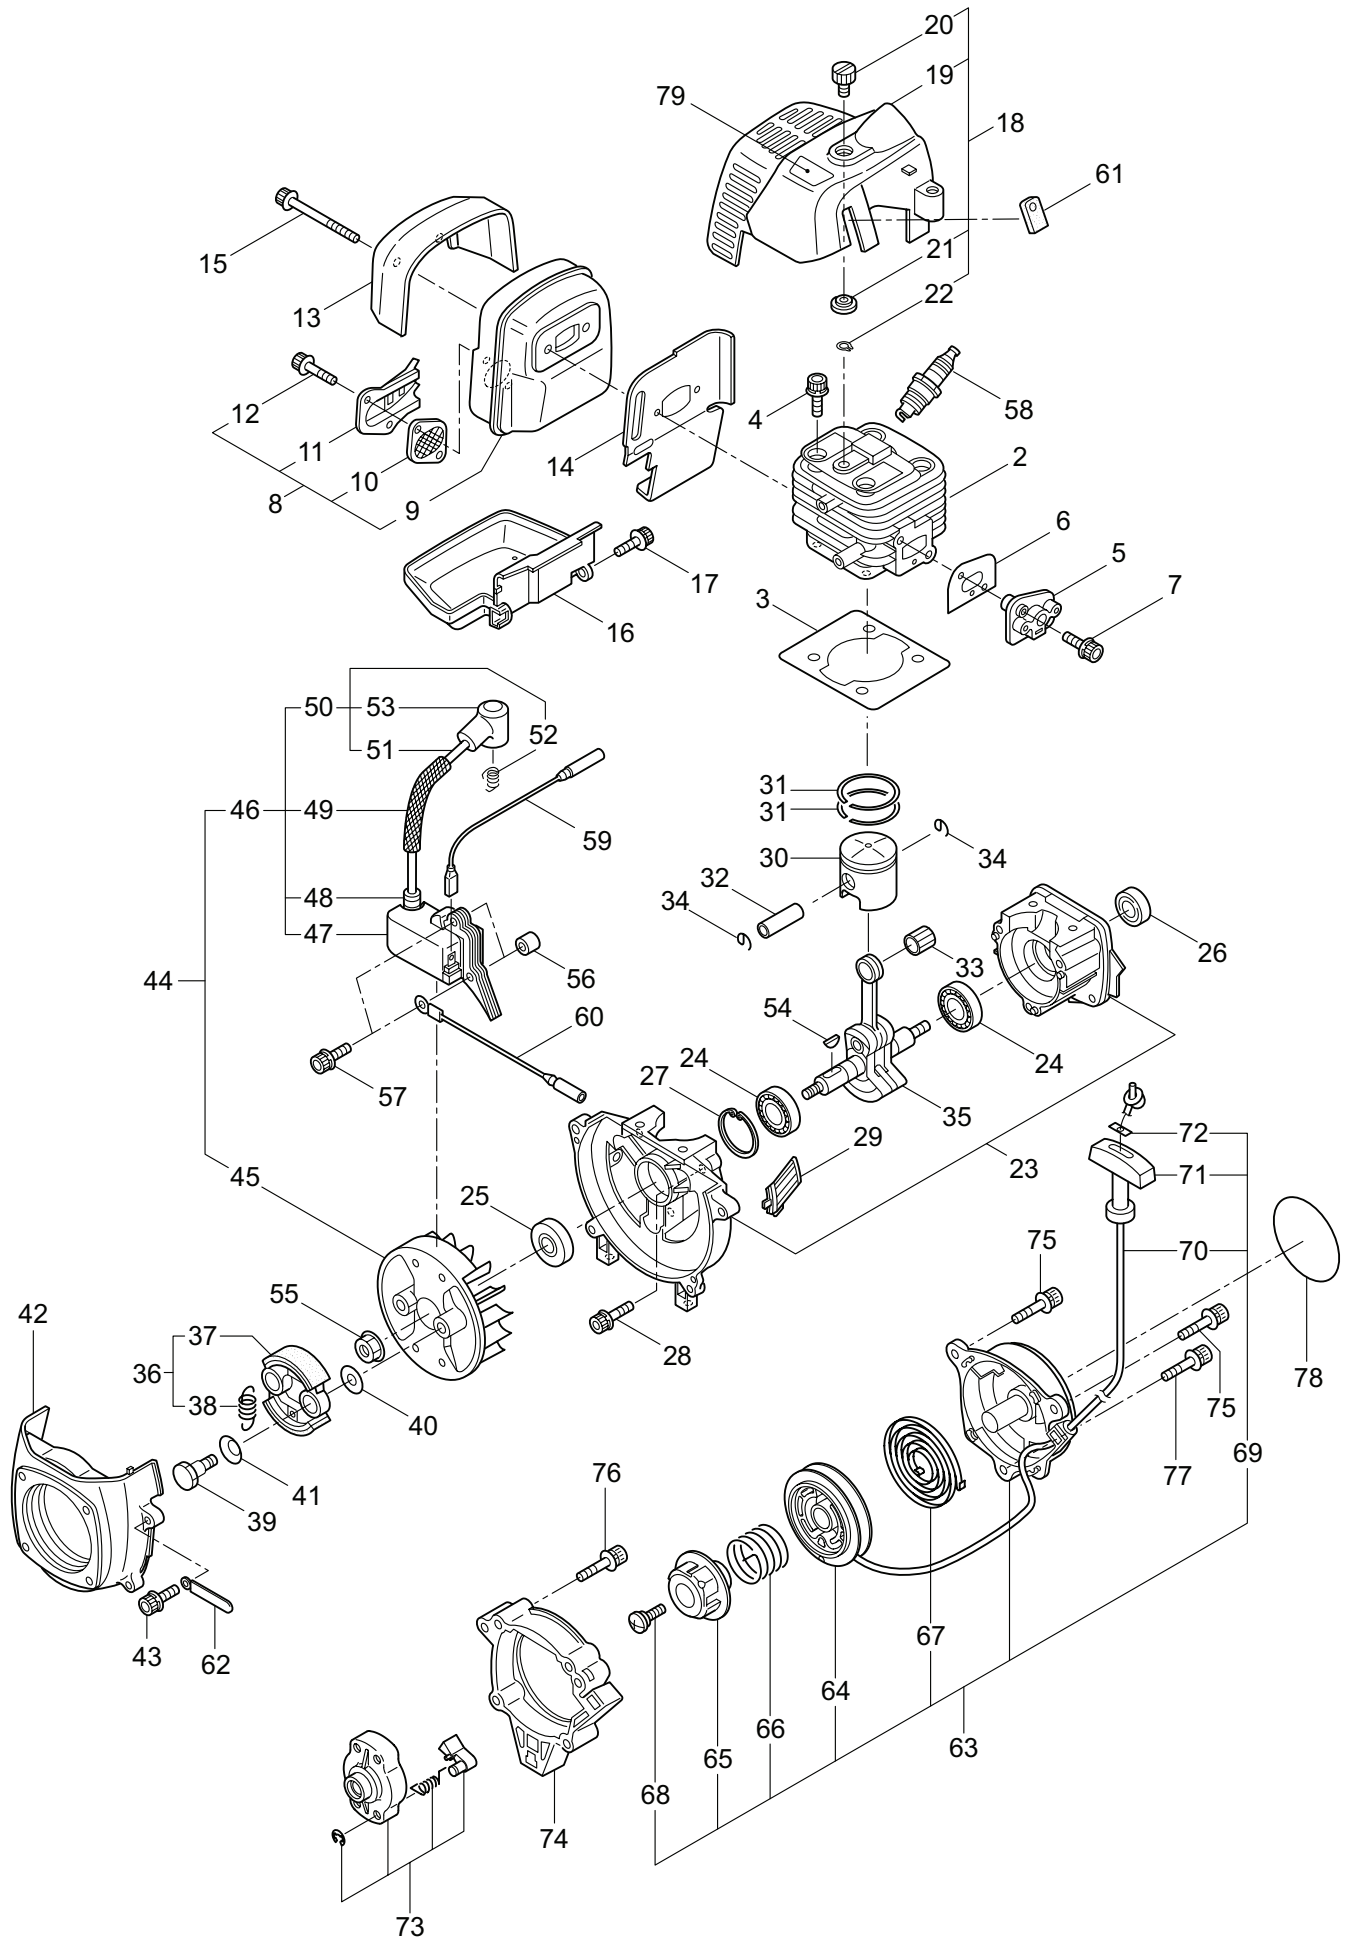

3. B27L TURBO (HI) ENGINE

Ref. No.	Part No.	Part Name	Q'ty	Remarks
3-1	859191	Engine	1	CE260/27
3-2	283734	Cylinder	1	
3-3	283783	Gasket	1	
3-4	261250	Cap Screw	4	M5x20
3-5	269144	Insulator	1	New gasket required
3-6	267049	Gasket	1	
3-7	265924	Cap Screw	2	M5x25
3-8	282208	Muffler Ass'y	1	Incl.9-12
3-9	282209	Muffler Comp	1	
3-10	267056	Spark Arrester	1	
3-11	268171	Muffler Tail	1	
3-12	265107	Cap Screw	2	M4x10
3-13	284071	Holder	1	
3-14	283940	Gasket	1	
3-15	266402	Cap Screw	2	M5x55
3-16	281435	Under Cover	1	
3-17	267191	Cap Screw	1	M5x16
3-18	281742	Top Cover Ass'y	1	Incl.19-22
3-19	281434	Top Cover	1	
3-20	261018	Knob	1	
3-21	261020	Spacer	1	
3-22	261734	Snap Ring	1	#5
3-23	289582	Crankcase	1	
3-24	280488	Bearing	2	PPL 6001
3-25	261492	Oil Seal	1	ISCD12287
3-26	261386	Oil Seal	1	ISCD12227
3-27	055185	Snap Ring	1	#28
3-28	261612	Cap Screw	3	M5x30
3-29	281442	Screen	1	
3-30	272809	Piston	1	
3-31	261496	Piston Ring	2	(2)Required
3-32	261497	Piston Pin	1	
3-33	261037	Bearing,Needle	1	KBK8x11x11.8x1
3-34	261576	Clip,Piston	2	
3-35	265197	Crankshaft/Conn.Rod Ass'y	1	
3-36	267327	Clutch Ass'y	1	Incl.37,38
3-37	267342	Clutch Shoe	2	(2)required
3-38	267345	Spring,Clutch	1	
3-39	264505	Bolt	2	
3-40	261189	Washer	2	6x16.5x1.2
3-41	261777	Wave Washer	2	
3-42	281433	Fan Cover	1	
3-43	261250	Cap Screw	4	M5x20
3-44	283729	Magneto Ass'y	1	Incl.45-53
3-45	268253	Rotor/Fan	1