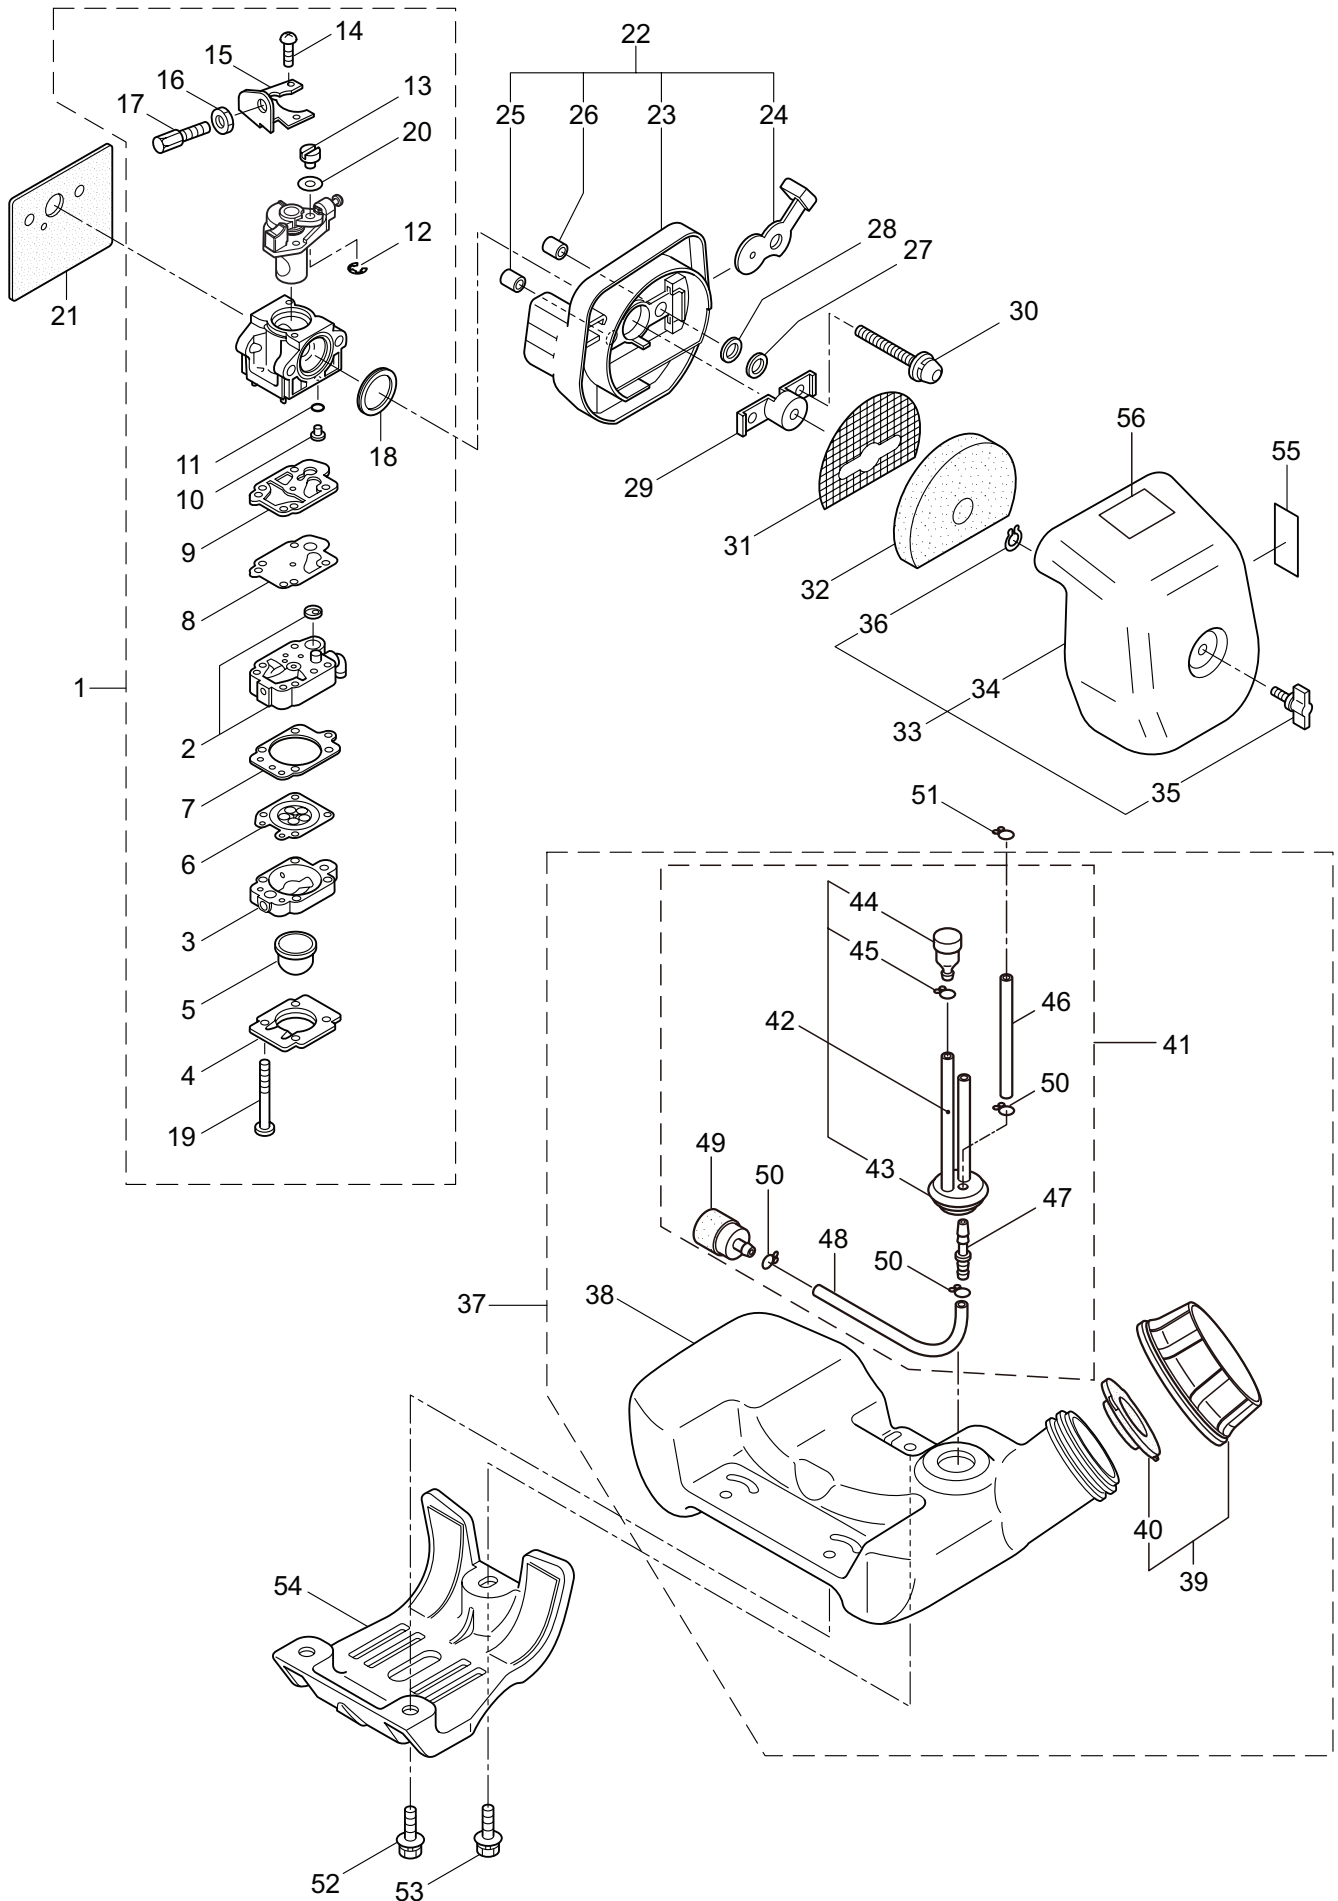

4. B27L TURBO (HI) CARBURETOR, FUEL TANK

Ref. No.	Part No.	Part Name	Q'ty	Remarks
4-46	289028	Pipe A	1	3x5x53L
4-47	288921	Joint	1	
4-48	289033	Pipe	1	3x5x100L
4-49	264653	Filter Ass'y	1	
4-50	261117	Clip	3	
4-51	261117	Clip	1	
4-52	281714	Cap Screw	2	M5x20
4-53	281715	Cap Screw	1	M5x20
4-54	281441	Stand	1	
4-55	261352	Label	1	Choke
4-56	285188	Label	1