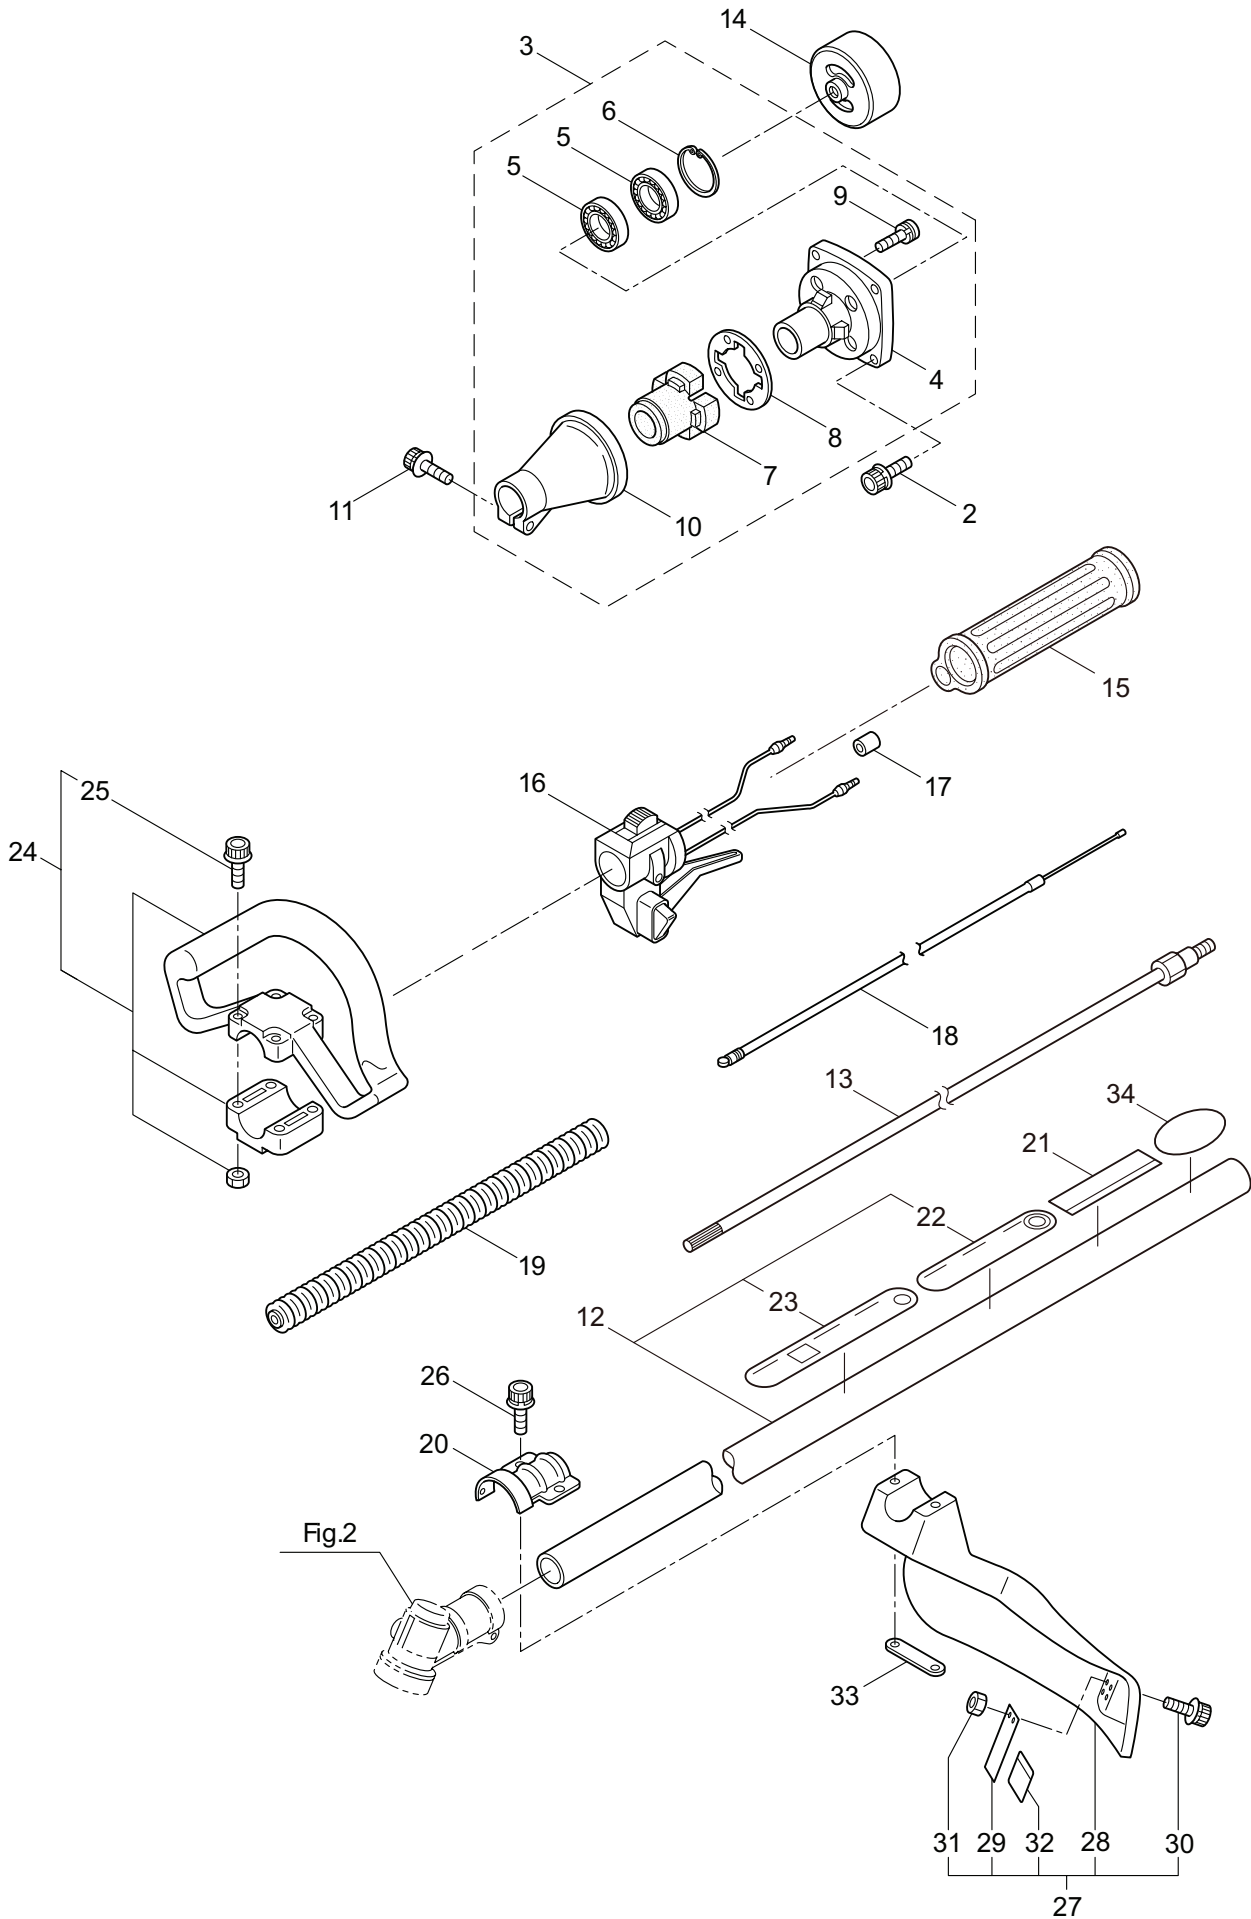

PARTS LIST

B27L TURBO (HI)

CONTENTS

1. MAIN BODY	1 ~ 2
2. GEARCASE.....	3 ~ 4
3. ENGINE	5 ~ 8
4. CARBURETOR, FUEL TANK	9 ~ 12
5. ACCESSORIES	13 ~ 14

2015. 11.

P/N 524193

1. B27L TURBO (HI)
MAIN BODY

Ref. No.	Part No.	Part Name	Q'ty	Remarks
1-1	364548	B27L TURBO(HI)	1	
1-2	261250	Cap Screw	4	M5x20
1-3	215512	Clutch Case Ass'y	1	Incl.4-10
1-4	214592	Bearing Case	1	
1-5	214161	Bearing	2	#6000ZZ
1-6	054676	Snap Ring	1	#26
1-7	214162	Buffer	1	
1-8	214163	Washer	1	
1-9	092033	Screw	4	M5x15
1-10	214593	Driveshaft Tube Adapter	1	
1-11	261246	Cap Screw	1	M5x25
1-12	220078	Driveshaft Tube Ass'y	1	Incl.22,23
1-13	219268	Driveshaft Ass'y	1	
1-14	054677	Clutch Drum	1	
1-15	215532	Shaft Grip	1	
1-16	221465	Throttle Trigger	1	
1-17	214083	Outer Guide	1	
1-18	213444	Throttle Cable	1	340L
1-19	213548	Plastic Tube	1	#10x200L
1-20	225962	Bracket	1	
1-21	237968	Label	1	B27L TURBO
1-22	221501	Label	1	Warning
1-23	221502	Label	1	Caution
1-24	227816	Loop Handle Ass'y	1	Incl.25
1-25	215608	Cap Screw	4	M5x30x16
1-26	261612	Cap Screw	2	M5x30
1-27	226300	Safety Cover Ass'y	1	Incl.28-32
1-28	225961	Safety Cover	1	
1-29	231493	String Cutter	1	
1-30	227817	Bolt	2	M5x12
1-31	081027	Nut	2	M5
1-32	212972	String Cutter Cover	1	
1-33	225963	Threaded Bracket	1	
1-34	232898	Label	1	TURBO

2. B27L TURBO (HI) GEARCASE

Ref. No.	Part No.	Part Name	Q'ty	Remarks
2-1	237967	Gearcase Ass'y	1	Incl.2-12
2-2	232719	Gearcase	1	
2-3	234109	Bolt	1	M8x8
2-4	261246	Cap Screw	1	M5x25
2-5	210560	Bearing	1	#609
2-6	233332	Gear Set	1	
2-7	232724	Bearing	1	#6203 2RS
2-8	012381	Snap Ring	1	#40
2-9	210560	Bearing	1	#609
2-10	140268	Bearing	1	#609Z
2-11	228477	Snap Ring	1	#9
2-12	140270	Snap Ring	1	#24
2-13	261233	Cap Screw	1	M5x12
2-14	232927	Boss Adapter	1	
2-15	215610	Bolt	1	M8x22,Counterclockwise