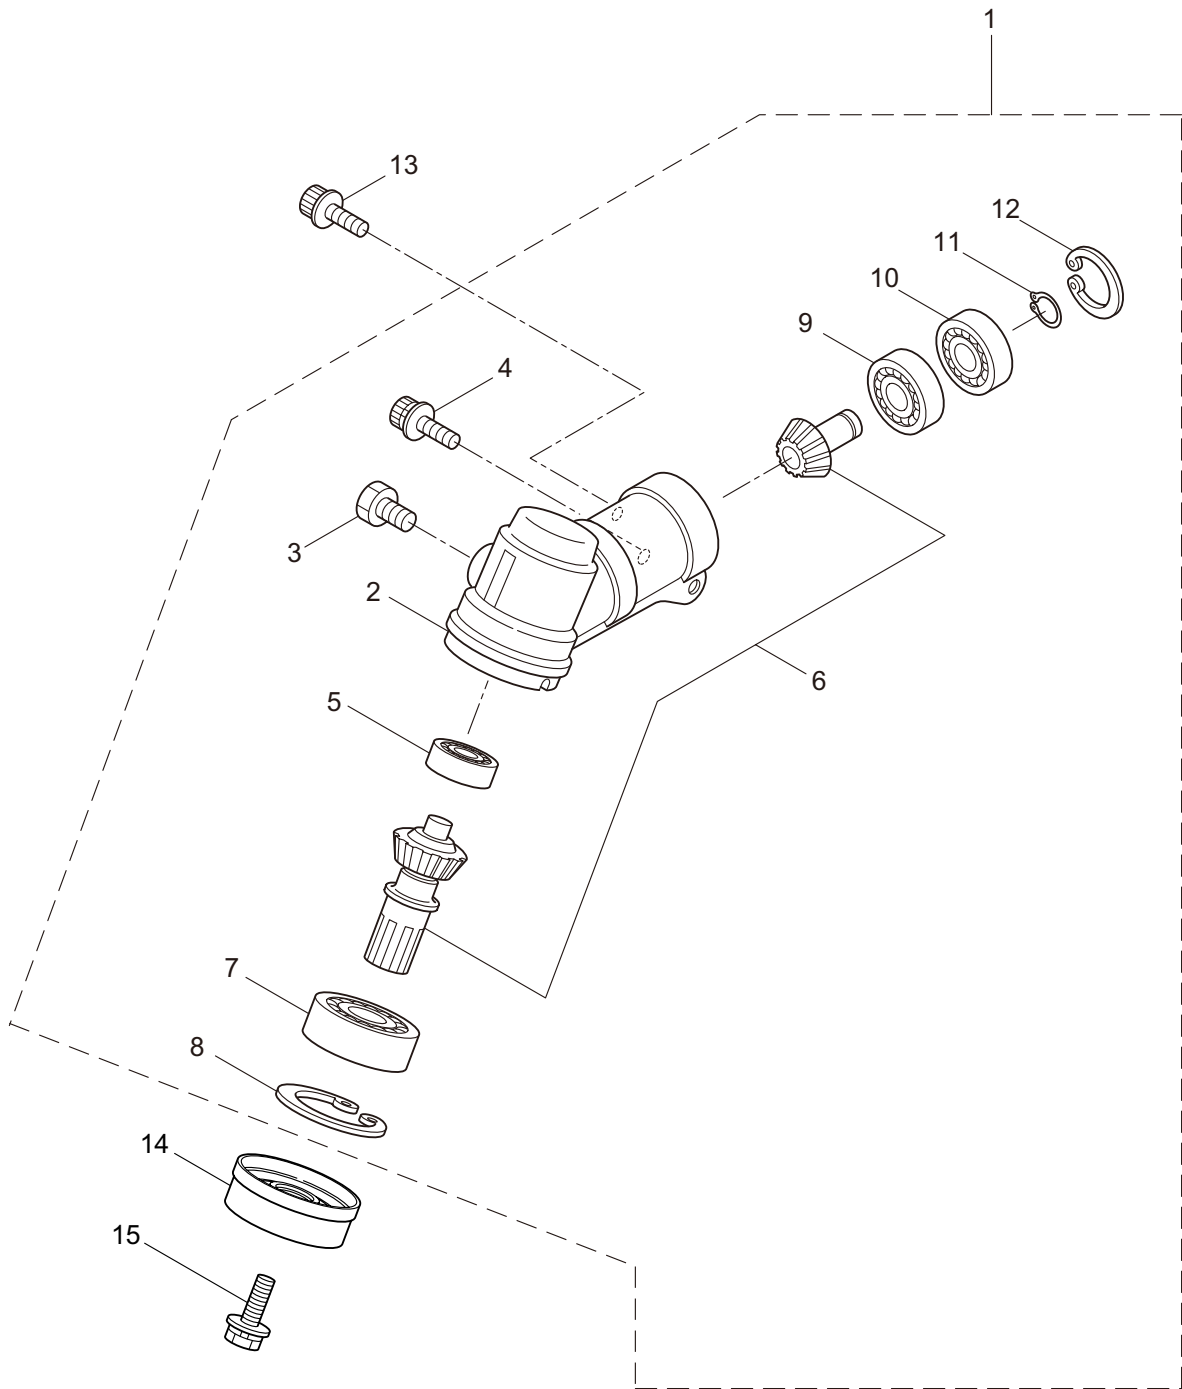

PARTS LIST

B27L TURBO (HI)

CONTENTS

1. MAIN BODY	1 ~ 2
2. GEARCASE.....	3 ~ 4
3. ENGINE	5 ~ 8
4. CARBURETOR, FUEL TANK	9 ~ 12
5. ACCESSORIES	13 ~ 14

2015. 11.

P/N 524193

1. B27L TURBO (HI)
MAIN BODY

Ref. No.	Part No.	Part Name	Q'ty	Remarks
1-1	364548	B27L TURBO(HI)	1	
1-2	261250	Cap Screw	4	M5x20
1-3	215512	Clutch Case Ass'y	1	Incl.4-10
1-4	214592	Bearing Case	1	
1-5	214161	Bearing	2	#6000ZZ
1-6	054676	Snap Ring	1	#26
1-7	214162	Buffer	1	
1-8	214163	Washer	1	
1-9	092033	Screw	4	M5x15
1-10	214593	Driveshaft Tube Adapter	1	
1-11	261246	Cap Screw	1	M5x25
1-12	220078	Driveshaft Tube Ass'y	1	Incl.22,23
1-13	219268	Driveshaft Ass'y	1	
1-14	054677	Clutch Drum	1	
1-15	215532	Shaft Grip	1	
1-16	221465	Throttle Trigger	1	
1-17	214083	Outer Guide	1	
1-18	213444	Throttle Cable	1	340L
1-19	213548	Plastic Tube	1	#10x200L
1-20	225962	Bracket	1	
1-21	237968	Label	1	B27L TURBO
1-22	221501	Label	1	Warning
1-23	221502	Label	1	Caution
1-24	227816	Loop Handle Ass'y	1	Incl.25
1-25	215608	Cap Screw	4	M5x30x16
1-26	261612	Cap Screw	2	M5x30
1-27	226300	Safety Cover Ass'y	1	Incl.28-32
1-28	225961	Safety Cover	1	
1-29	231493	String Cutter	1	
1-30	227817	Bolt	2	M5x12
1-31	081027	Nut	2	M5
1-32	212972	String Cutter Cover	1	
1-33	225963	Threaded Bracket	1	
1-34	232898	Label	1	TURBO

2. B27L TURBO (HI) GEARCASE

Ref. No.	Part No.	Part Name	Q'ty	Remarks
2-1	237967	Gearcase Ass'y	1	Incl.2-12
2-2	232719	Gearcase	1	
2-3	234109	Bolt	1	M8x8
2-4	261246	Cap Screw	1	M5x25
2-5	210560	Bearing	1	#609
2-6	233332	Gear Set	1	
2-7	232724	Bearing	1	#6203 2RS
2-8	012381	Snap Ring	1	#40
2-9	210560	Bearing	1	#609
2-10	140268	Bearing	1	#609Z
2-11	228477	Snap Ring	1	#9
2-12	140270	Snap Ring	1	#24
2-13	261233	Cap Screw	1	M5x12
2-14	232927	Boss Adapter	1	
2-15	215610	Bolt	1	M8x22,Counterclockwise