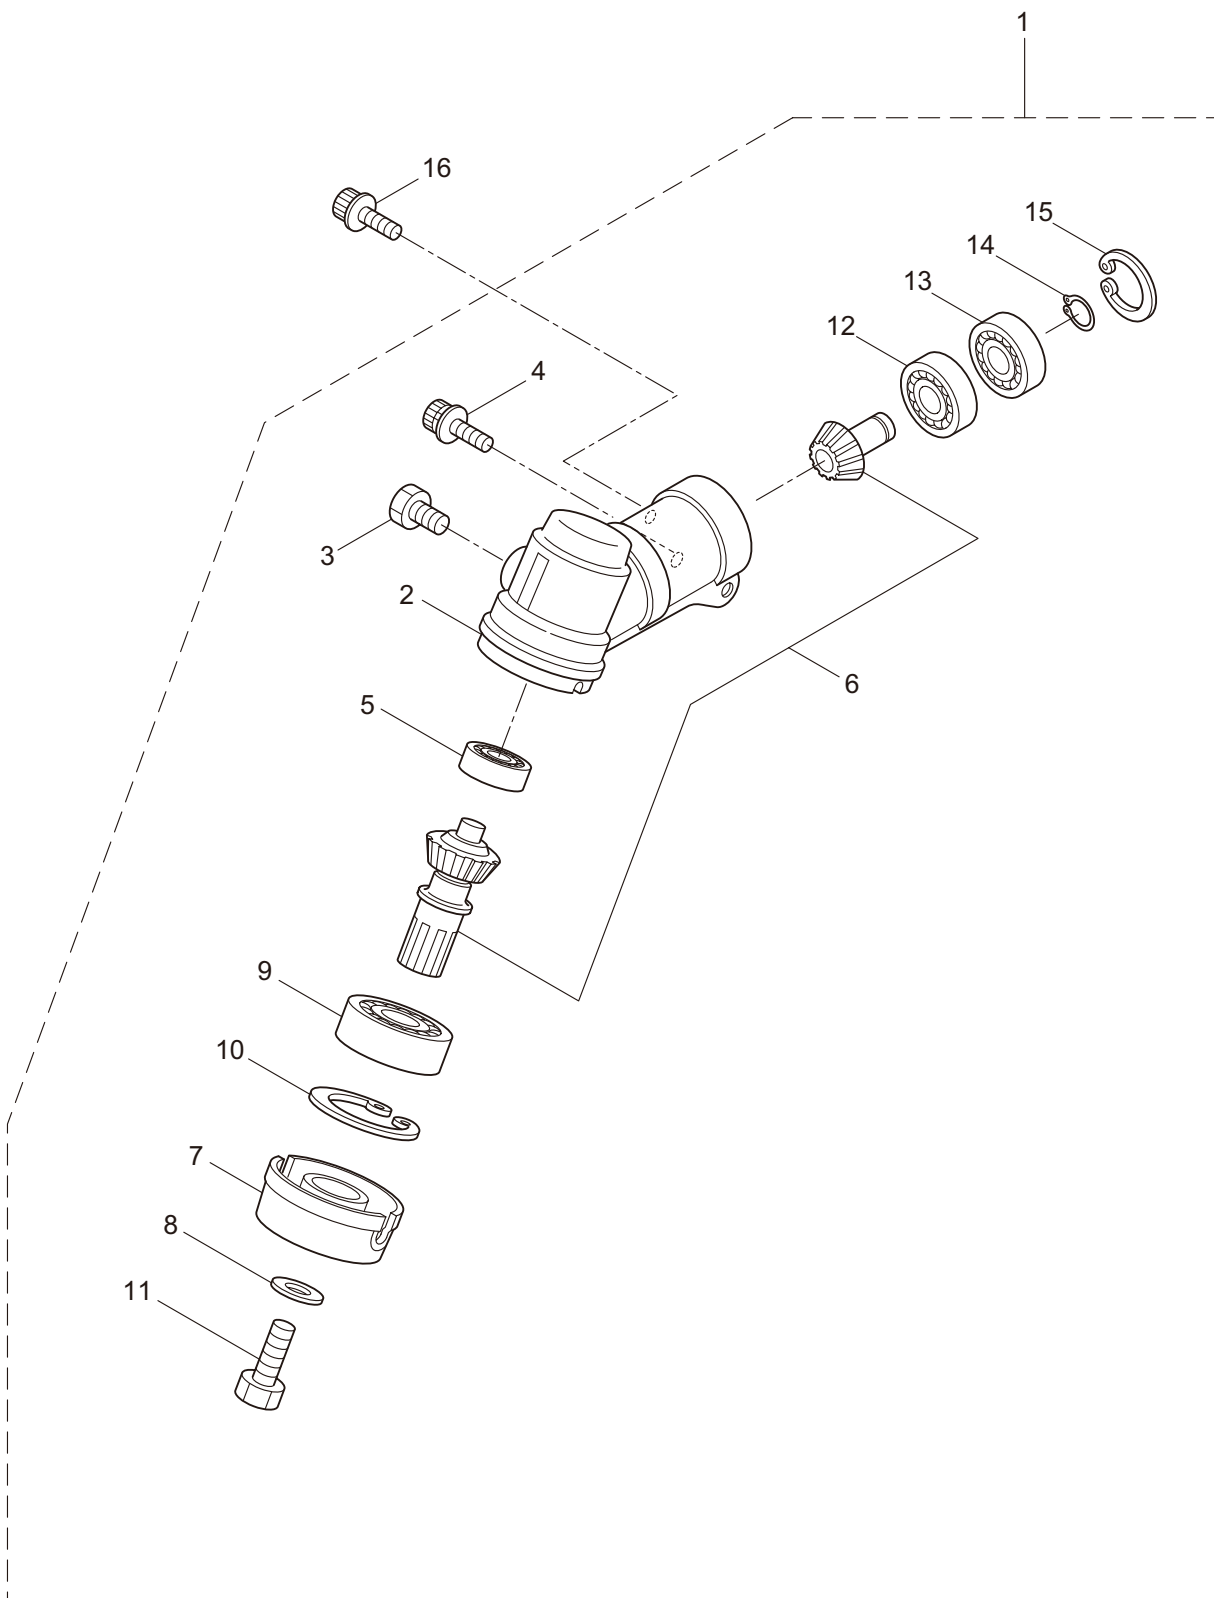

2. B270L TURBO GEARCASE

Ref. No.	Part No.	Part Name	Q'ty	Remarks
2-1	232718	Gearcase Ass'y	1	Incl.2-15
2-2	232719	Gearcase	1	
2-3	234109	Bolt	1	M8x8
2-4	261246	Cap Screw	1	M5x25
2-5	210560	Bearing	1	#609
2-6	233332	Gear Set	1	
2-7	232726	Boss Adapter	1	
2-8	127216	Washer	1	M8
2-9	232724	Bearing	1	#6203 2RS
2-10	012381	Snap Ring	1	#40
2-11	221998	Bolt	1	M8x12,Counterclockwise
2-12	210560	Bearing	1	#609
2-13	140268	Bearing	1	#609Z
2-14	228477	Snap Ring	1	#9
2-15	140270	Snap Ring	1	#24
2-16	261233	Cap Screw	1	M5x12