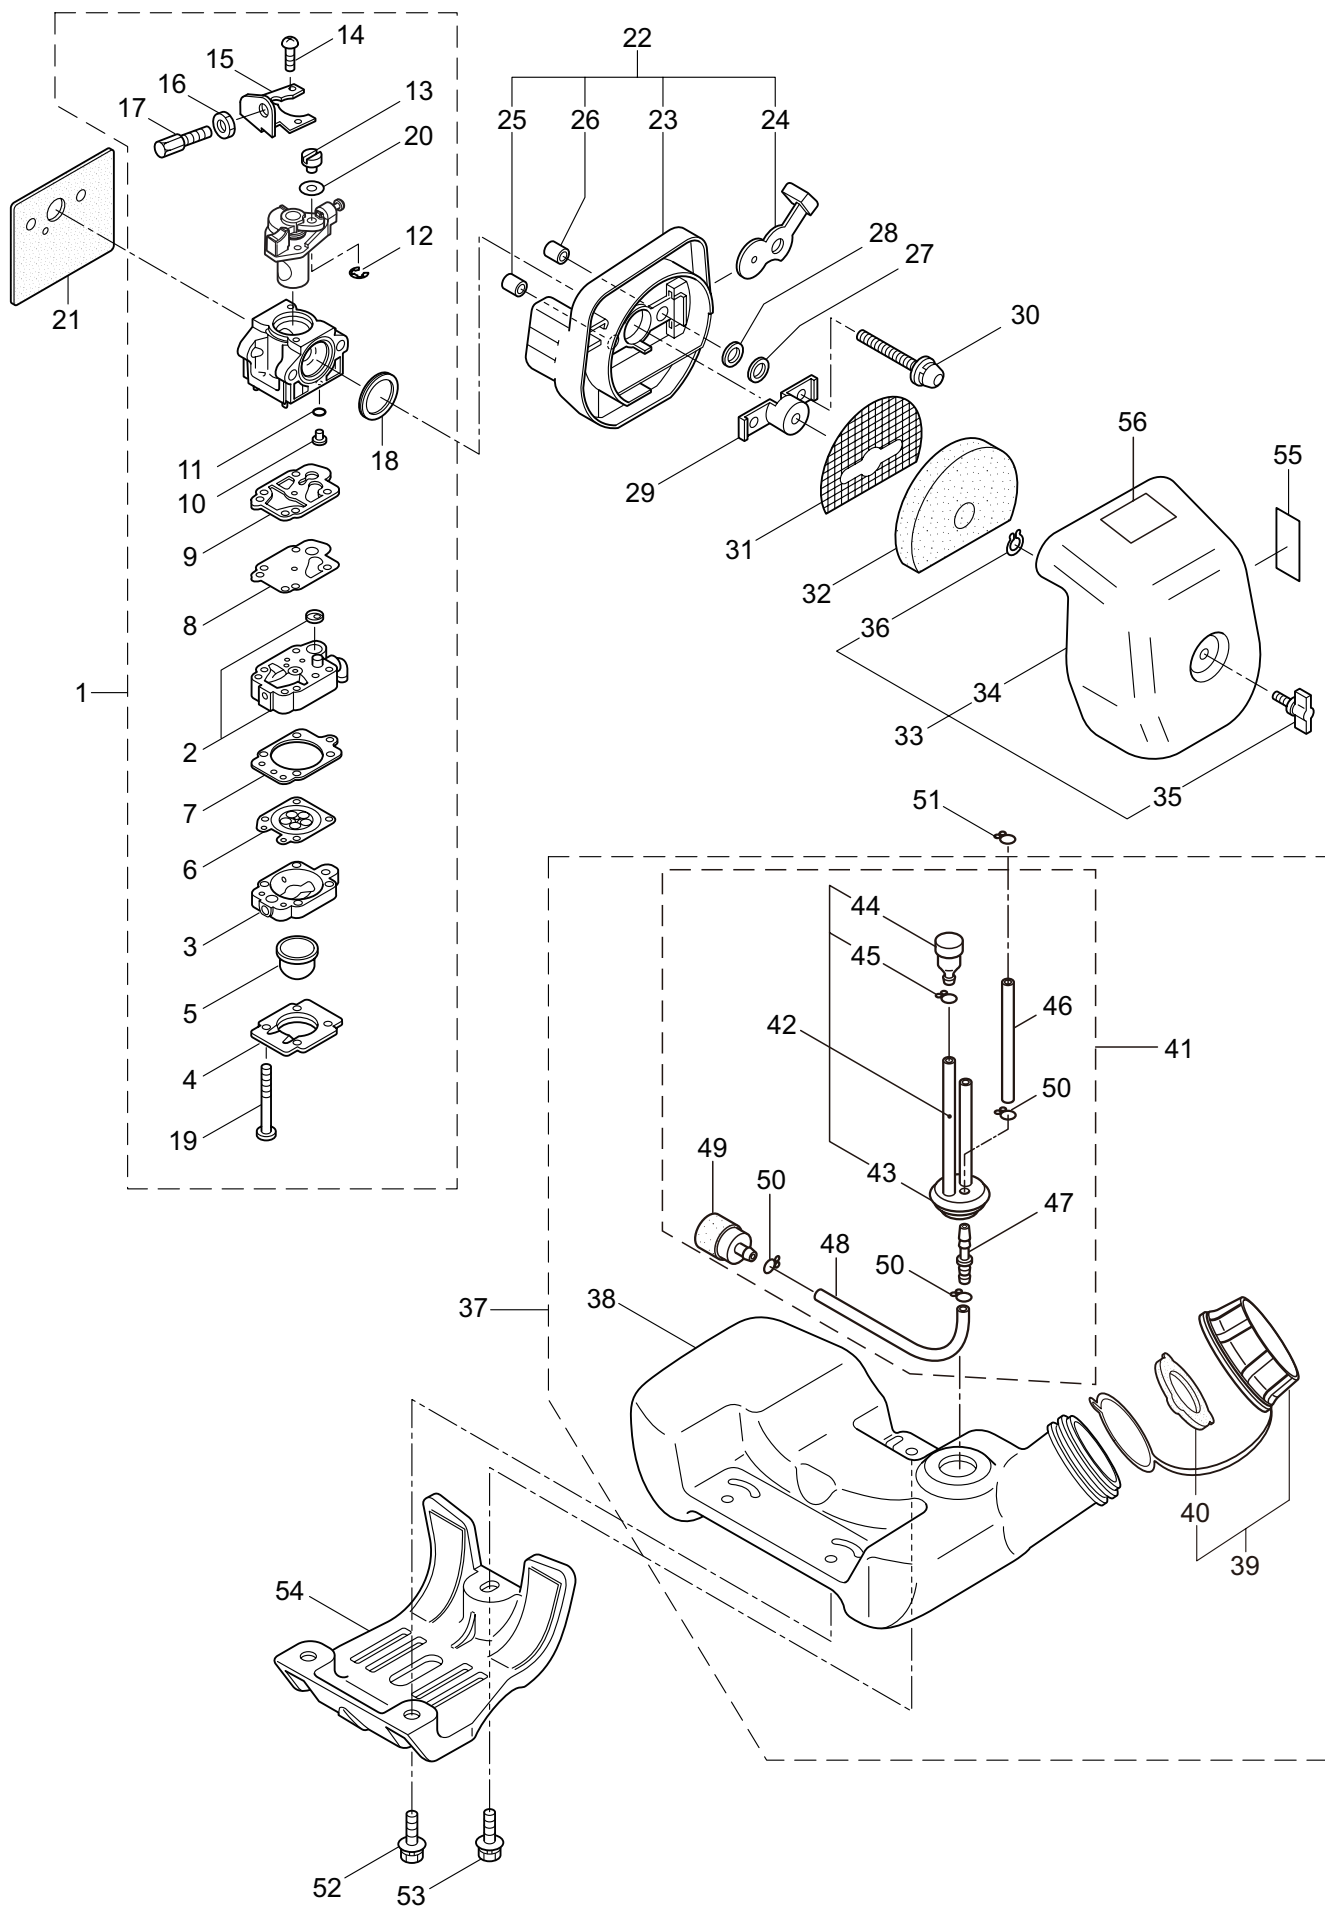

4. B270L TURBO CARBURETOR, FUEL TANK

Ref. No.	Part No.	Part Name	Q'ty	Remarks
4-1	283898	Carburetor Ass'y	1	Incl.2-20 New gasket required
4-2	264155	Pump Body	1	
4-3	262991	Purge Body	1	
4-4	262992	Cover Plate	1	
4-5	261874	Primer Bulb	1	
4-6	283905	Diaphragm, Meterring	1	
4-7	262993	Gasket	1	
4-8	262994	Diaphragm,Fuel Pump	1	
4-9	282576	Gasket	1	
4-10	281487	Main Jet	1	#37
4-11	261871	O-Ring	1	
4-12	261876	E-Ring	1	
4-13	261658	Swivel	1	
4-14	261875	Screw	2	
4-15	264677	Bracket	1	
4-16	261878	Nut	1	
4-17	263994	Adapter	1	
4-18	261657	Packing	1	
4-19	262996	Screw	4	
4-20	264678	Washer	1	
4-21	269762	Gasket	1	
4-22	268055	Air Filter Case Ass'y	1	Incl.23-26
4-23	268056	Air Filter Case	1	
4-24	268057	Valve	1	
4-25	268157	Sleeve	1	5.5x7.1x6L
4-26	268412	Sleeve	1	5.2x7.1x6.4L
4-27	263345	Packing	1	7.2x11xt1.3
4-28	263942	Washer	1	7.2x12xt0.15
4-29	263815	Stay	1	
4-30	264016	Cap Screw	2	M5x60
4-31	265026	Screen	1	
4-32	265027	Foam Element	1	
4-33	268058	Air Filter Cover Ass'y	1	Incl.34-36
4-34	268059	Air Filter Cover	1	
4-35	281438	Knob	1	
4-36	261734	Snap Ring	1	#5
4-37	246592	Fuel Tank Ass'y	1	Incl.38-50
4-38	284820	Fuel Tank	1	
4-39	289046	Tank Cap Ass'y	1	Incl.40
4-40	287058	Gasket	1	
4-41	289035	Fuel Pipe Pick-up Ass'y	1	Incl.42-50
4-42	289036	Fuel Pipe Ass'y	1	Incl.43-45
4-43	268065	Grommet	1	
4-44	261590	Breather	1	
4-45	261117	Clip	1