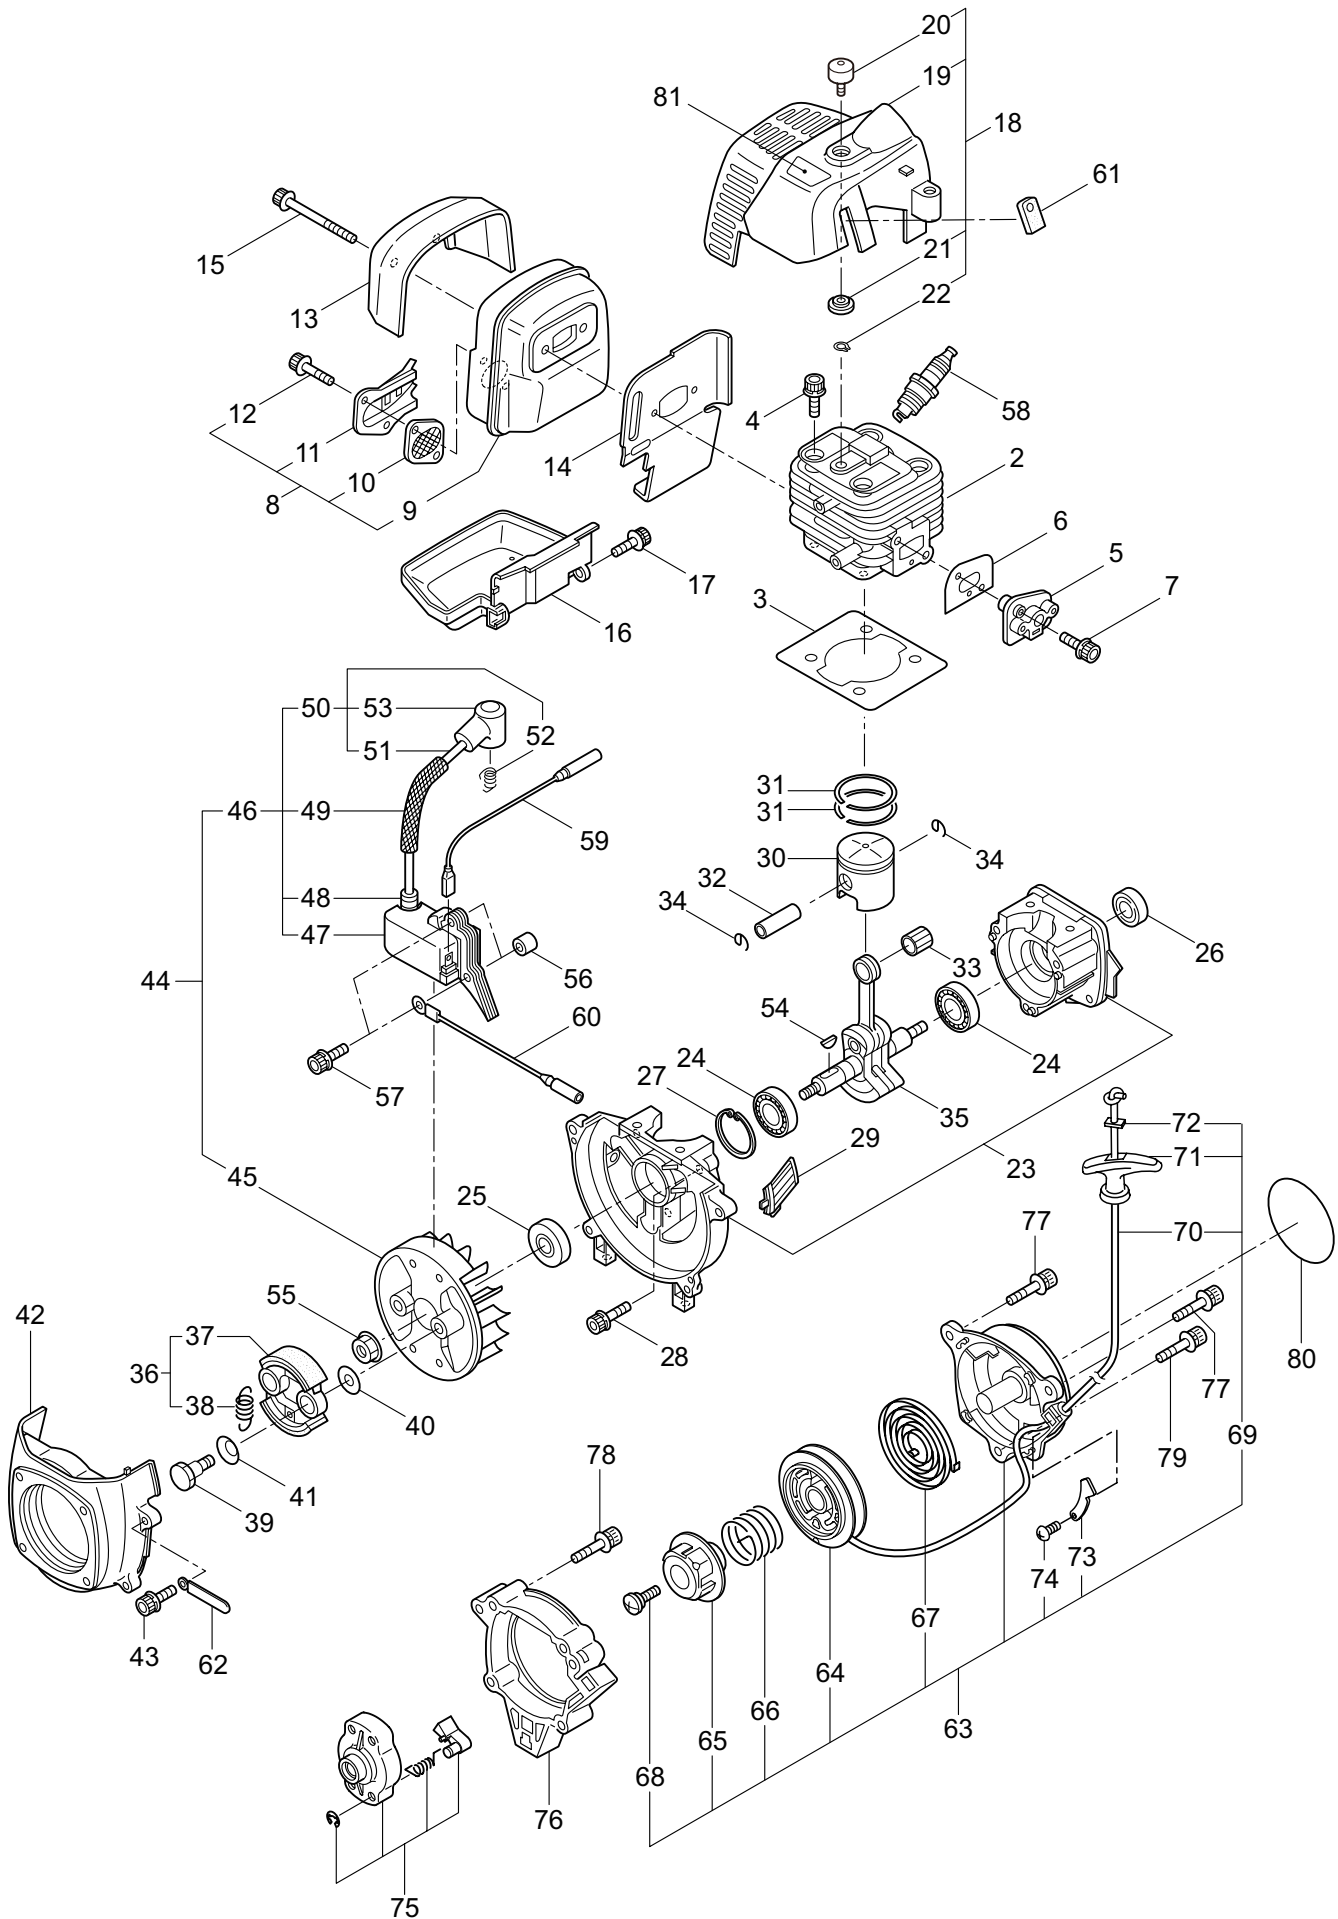

3. B270L TURBO ENGINE

Ref. No.	Part No.	Part Name	Q'ty	Remarks
3-1	875354	Engine	1	CE260/83
3-2	283734	Cylinder	1	
3-3	283783	Gasket	1	
3-4	261250	Cap Screw	4	M5x20
3-5	269144	Insulator	1	New gasket required
3-6	267049	Gasket	1	
3-7	265924	Cap Screw	2	M5x25
3-8	282208	Muffler Ass'y	1	Incl.9-12
3-9	282209	Muffler Comp	1	
3-10	267056	Spark Arrester	1	
3-11	268171	Muffler Tail	1	
3-12	265107	Cap Screw	2	M4x10
3-13	284071	Holder	1	
3-14	283940	Gasket	1	
3-15	266402	Cap Screw	2	M5x55
3-16	281435	Under Cover	1	
3-17	267191	Cap Screw	1	M5x16
3-18	286707	Top Cover Ass'y	1	Incl.19-22
3-19	281434	Top Cover	1	
3-20	286300	Knob	1	
3-21	261020	Spacer	1	
3-22	261734	Snap Ring	1	#5
3-23	289582	Crankcase	1	
3-24	280488	Bearing	2	PPL 6001
3-25	261492	Oil Seal	1	ISCD12287
3-26	261386	Oil Seal	1	ISCD12227
3-27	055185	Snap Ring	1	H28
3-28	261612	Cap Screw	3	M5x30
3-29	281442	Screen	1	
3-30	272809	Piston	1	
3-31	261496	Piston Ring	2	(2)Required
3-32	261497	Piston Pin	1	
3-33	261037	Bearing,Needle	1	KBK8x11x11.8x1
3-34	261576	Clip,Piston	2	
3-35	265197	Crankshaft/Conn.Rod Ass'y	1	
3-36	267327	Clutch Ass'y	1	Incl.37,38
3-37	267342	Clutch Shoe	2	(2)required
3-38	267345	Spring,Clutch	1	
3-39	264505	Bolt	2	
3-40	261189	Washer	2	6x16.5x1.2
3-41	261777	Wave Washer	2	
3-42	281433	Fan Cover	1	
3-43	261250	Cap Screw	4	M5x20
3-44	283729	Magneto Ass'y	1	Incl.45-53
3-45	268253	Rotor/Fan	1