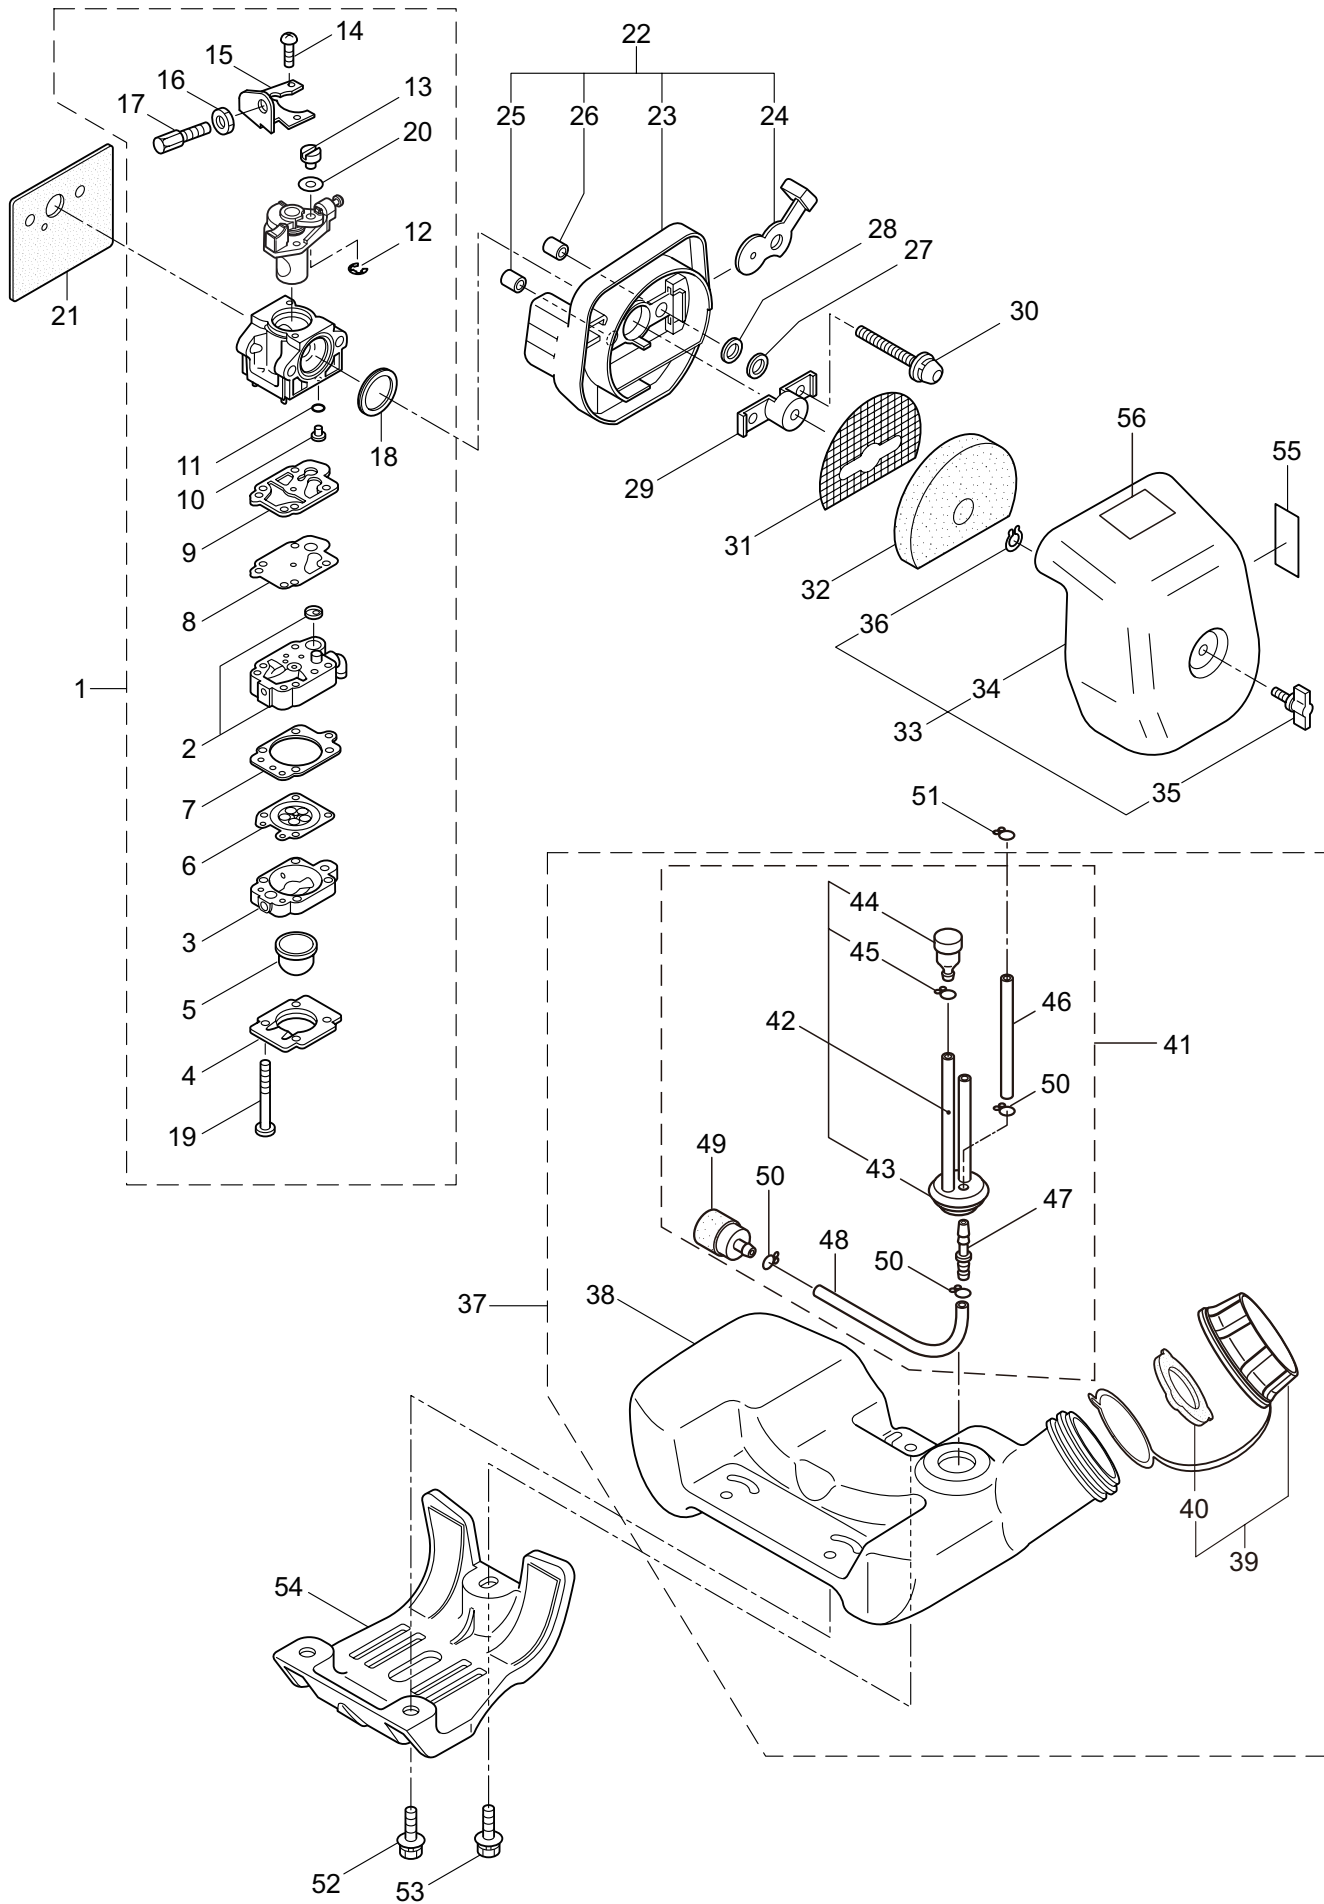

4. B270L TURBO CARBURETOR, FUEL TANK

Ref. No.	Part No.	Part Name	Q'ty	Remarks
4-46	289028	Pipe A	1	3x5x53L
4-47	288921	Joint	1	
4-48	289033	Pipe	1	3x5x100L
4-49	277887	Filter Ass'y	1	
4-50	261117	Clip	3	
4-51	261117	Clip	1	
4-52	281714	Cap Screw	2	M5x20
4-53	281715	Cap Screw	1	M5x20
4-54	281441	Stand	1	
4-55	261352	Label	1	Choke
4-56	285188	Label	1