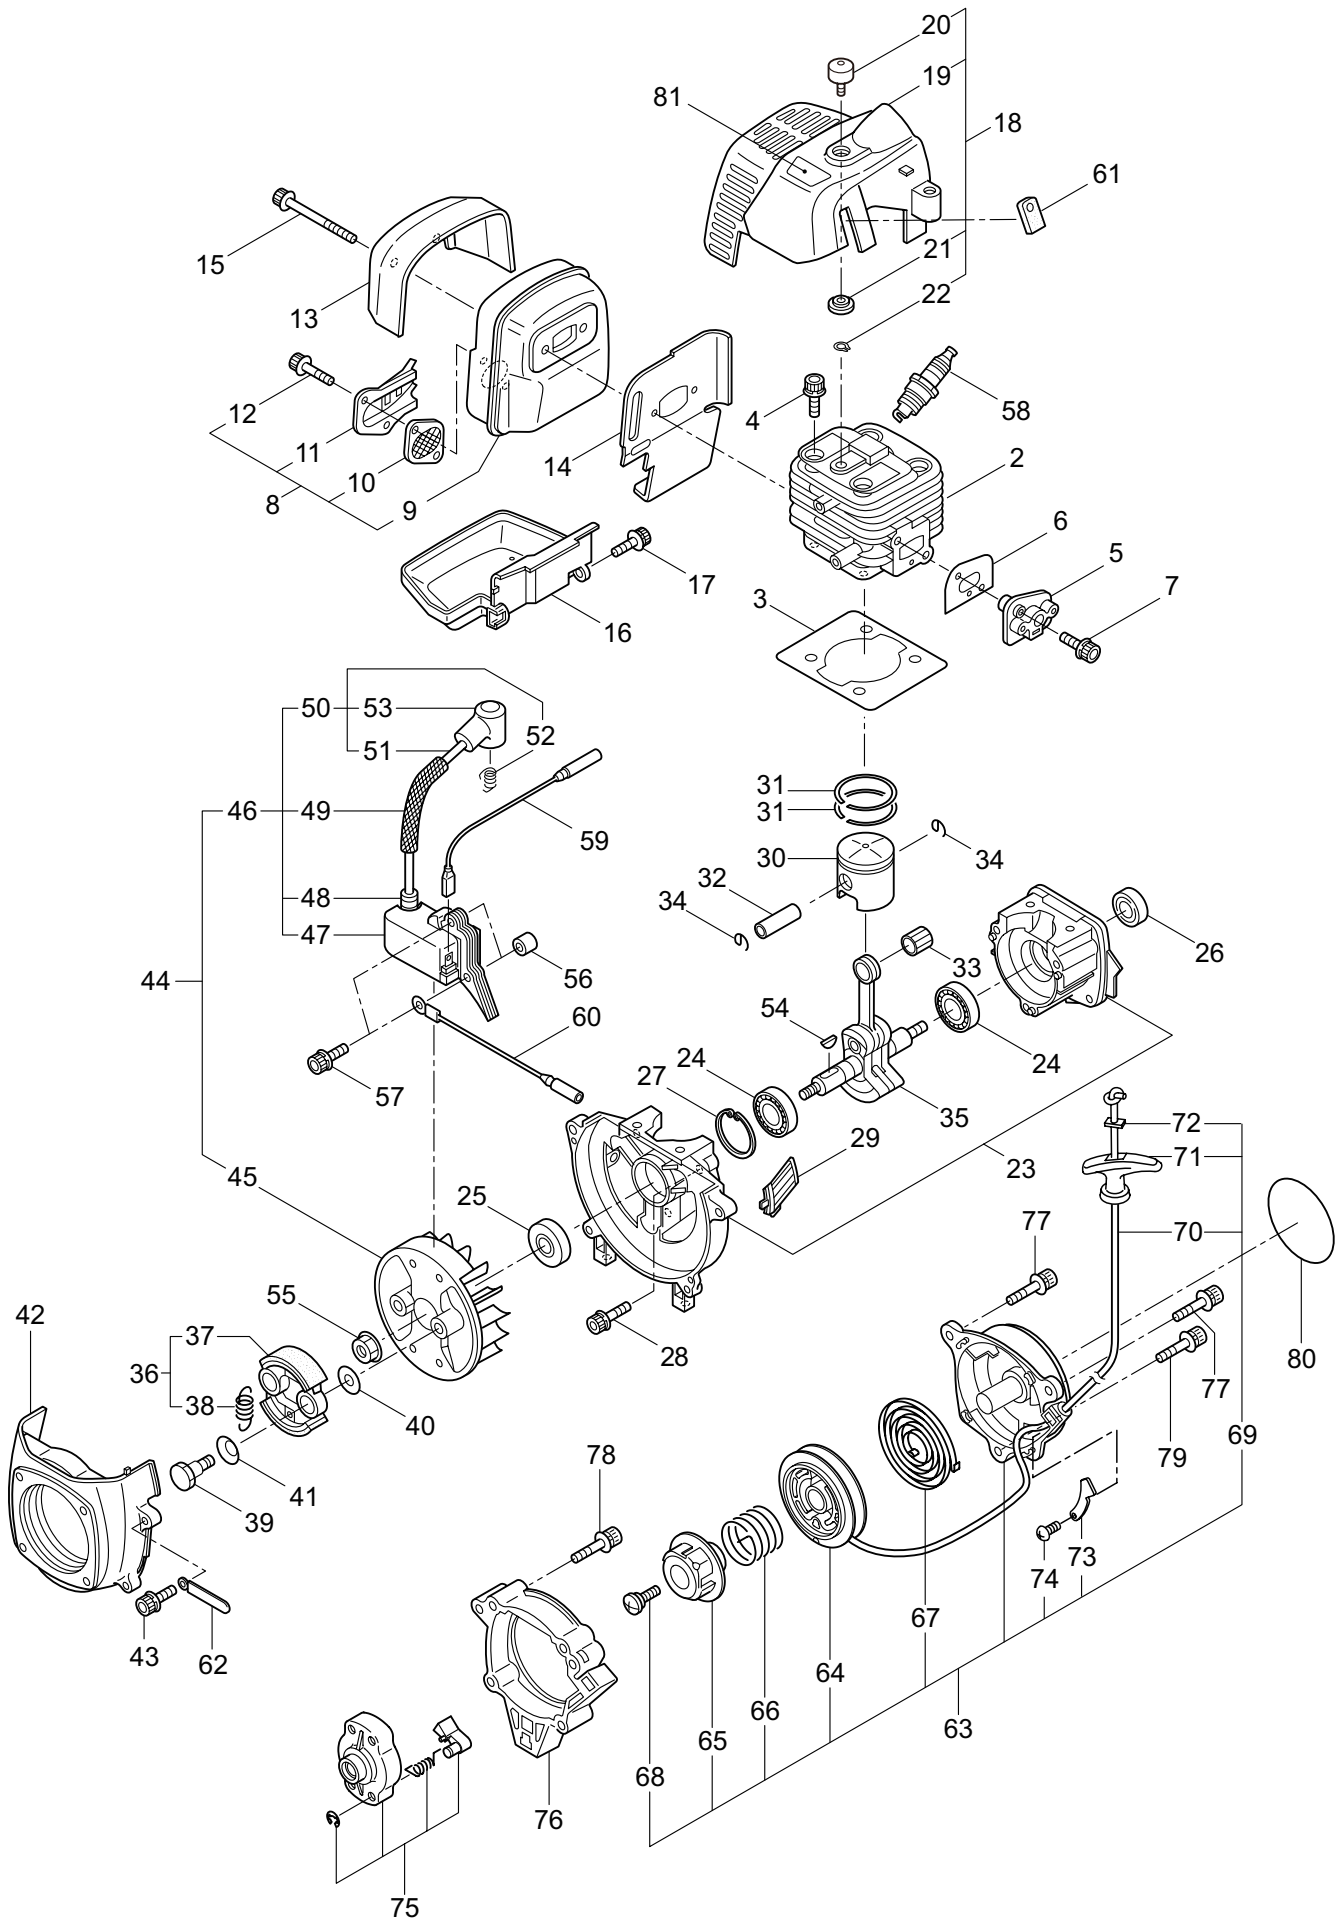

3. B270L TURBO ENGINE

Ref. No.	Part No.	Part Name	Q'ty	Remarks
3-46	283705	Ignition Coil Ass'y	1	Incl.47-53
3-47	283730	Coil	1	
3-48	261072	Cap	1	
3-49	283731	Tube	1	
3-50	283732	Spark Plug Wire Ass'y	1	Incl.51-53
3-51	283733	Spark Plug Wire	1	
3-52	261075	Connector	1	
3-53	261074	Plug Boot	1	
3-54	261076	Woodruff Key	1	3x10
3-55	261417	Nut,Rotor	1	M8
3-56	280381	Spacer	2	
3-57	261256	Cap Screw	2	M4x25
3-58	285982	Spark Plug	1	NGK BPM8Y
3-59	261772	Lead	1	
3-60	268044	Lead	1	
3-61	269189	Grommet	1	
3-62	264588	Clamp	1	
3-63	273254	Starter Ass'y	1	Incl.64-74
3-64	283504	Reel	1	
3-65	283505	Cam Plate	1	
3-66	283506	Spring	1	
3-67	261721	Spiral Spring	1	
3-68	267213	Screw	1	
3-69	273261	Rope Ass'y	1	Incl.70-72
3-70	283579	Stater Rope	1	
3-71	287651	Starter Grip	1	
3-72	283511	Rope Stopper	1	
3-73	277328	Cover	1	
3-74	273037	Screw	1	
3-75	283575	Starter Pawl Ass'y	1	
3-76	284698	Adapter Ass'y	1	
3-77	283391	Cap Screw	2	M4x20
3-78	265726	Cap Screw	4	M4x16
3-79	282096	Cap Screw	1	M4x16WSW
3-80	246562	Label	1	CER260
3-81	246563	Label	1	B270L TURBO