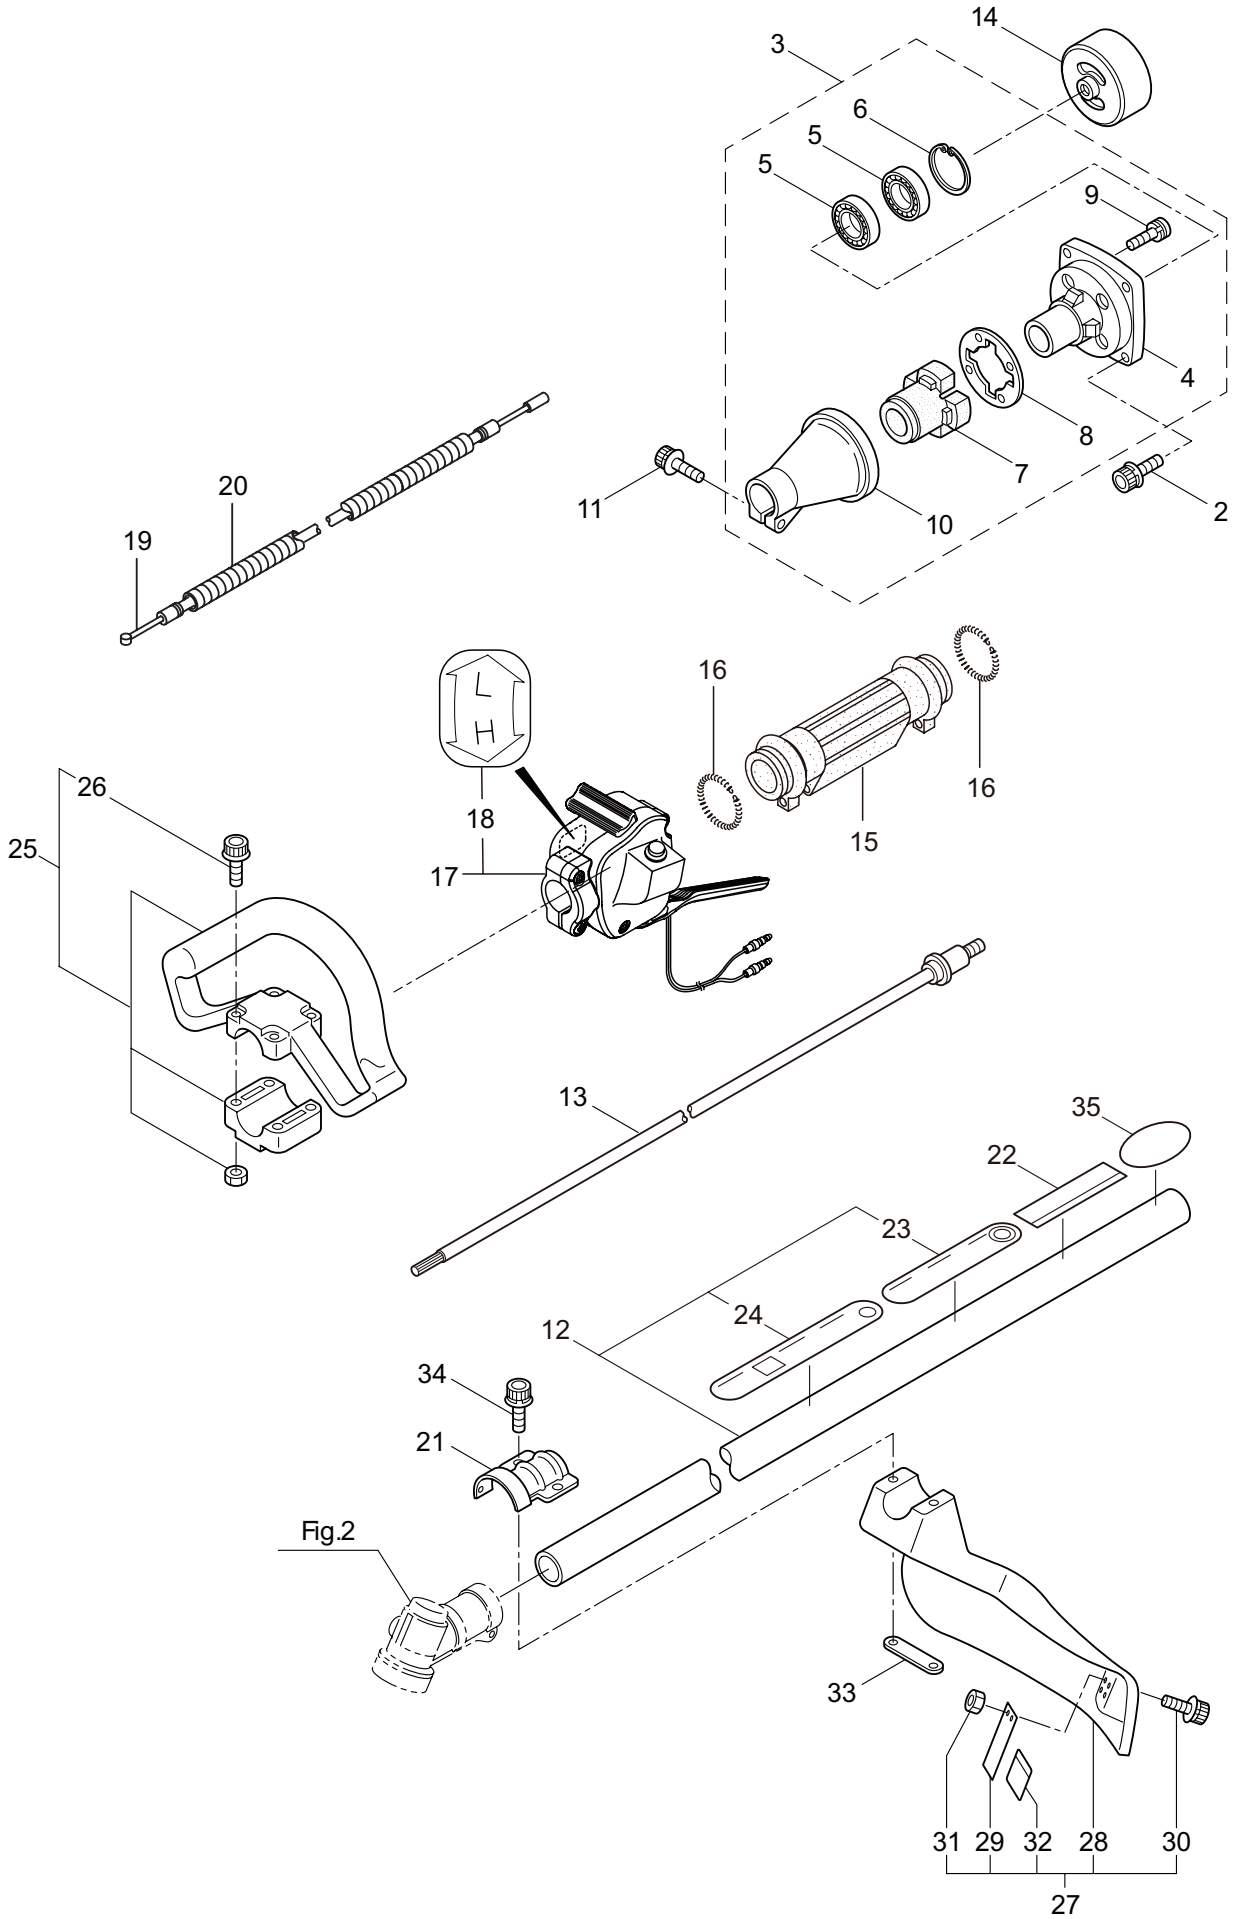

2019. 12.

P/N 524912

1. B270L TURBO  
MAIN BODY

| Ref. No. | Part No. | Part Name               | Q'ty | Remarks     |
|----------|----------|-------------------------|------|-------------|
| 1-1      | 364851   | B270L TURBO             | 1    |             |
| 1-2      | 261250   | Cap Screw               | 4    | M5x20       |
| 1-3      | 215512   | Clutch Case Ass'y       | 1    | Incl.4-10   |
| 1-4      | 214592   | Bearing Case            | 1    |             |
| 1-5      | 214161   | Bearing                 | 2    | #6000ZZ     |
| 1-6      | 054676   | Snap Ring               | 1    | #26         |
| 1-7      | 560309   | Buffer                  | 1    |             |
| 1-8      | 214163   | Washer                  | 1    |             |
| 1-9      | 092033   | Screw                   | 4    | M5x15       |
| 1-10     | 214593   | Driveshaft Tube Adapter | 1    |             |
| 1-11     | 261246   | Cap Screw               | 1    | M5x25       |
| 1-12     | 220078   | Driveshaft Tube Ass'y   | 1    | Incl.23,24  |
| 1-13     | 219268   | Driveshaft Ass'y        | 1    |             |
| 1-14     | 054677   | Clutch Drum             | 1    |             |
| 1-15     | 211736   | Shaft Grip              | 1    |             |
| 1-16     | 211737   | Band                    | 2    |             |
| 1-17     | 242050   | Throttle Trigger Ass'y  | 1    | Incl.18     |
| 1-18     | 237241   | Label                   | 1    |             |
| 1-19     | 235752   | Throttle Cable          | 1    |             |
| 1-20     | 213548   | Plastic Tube            | 1    | #10x200L    |
| 1-21     | 225962   | Bracket                 | 1    |             |
| 1-22     | 242069   | Label                   | 1    | B270L TURBO |
| 1-23     | 221501   | Label                   | 1    | Warning     |
| 1-24     | 221502   | Label                   | 1    | Caution     |
| 1-25     | 227816   | Loop Handle Ass'y       | 1    | Incl.26     |
| 1-26     | 215608   | Cap Screw               | 4    | M5x30x16    |
| 1-27     | 226300   | Safety Cover Ass'y      | 1    | Incl.28-32  |
| 1-28     | 225961   | Safety Cover            | 1    |             |
| 1-29     | 231493   | String Cutter           | 1    |             |
| 1-30     | 227817   | Bolt                    | 2    | M5x12       |
| 1-31     | 081027   | Nut                     | 2    | M5          |
| 1-32     | 212972   | String Cutter Cover     | 1    |             |
| 1-33     | 225963   | Threaded Bracket        | 1    |             |
| 1-34     | 261612   | Cap Screw               | 2    | M5x30       |
| 1-35     | 232898   | Label                   | 1    | TURBO       |