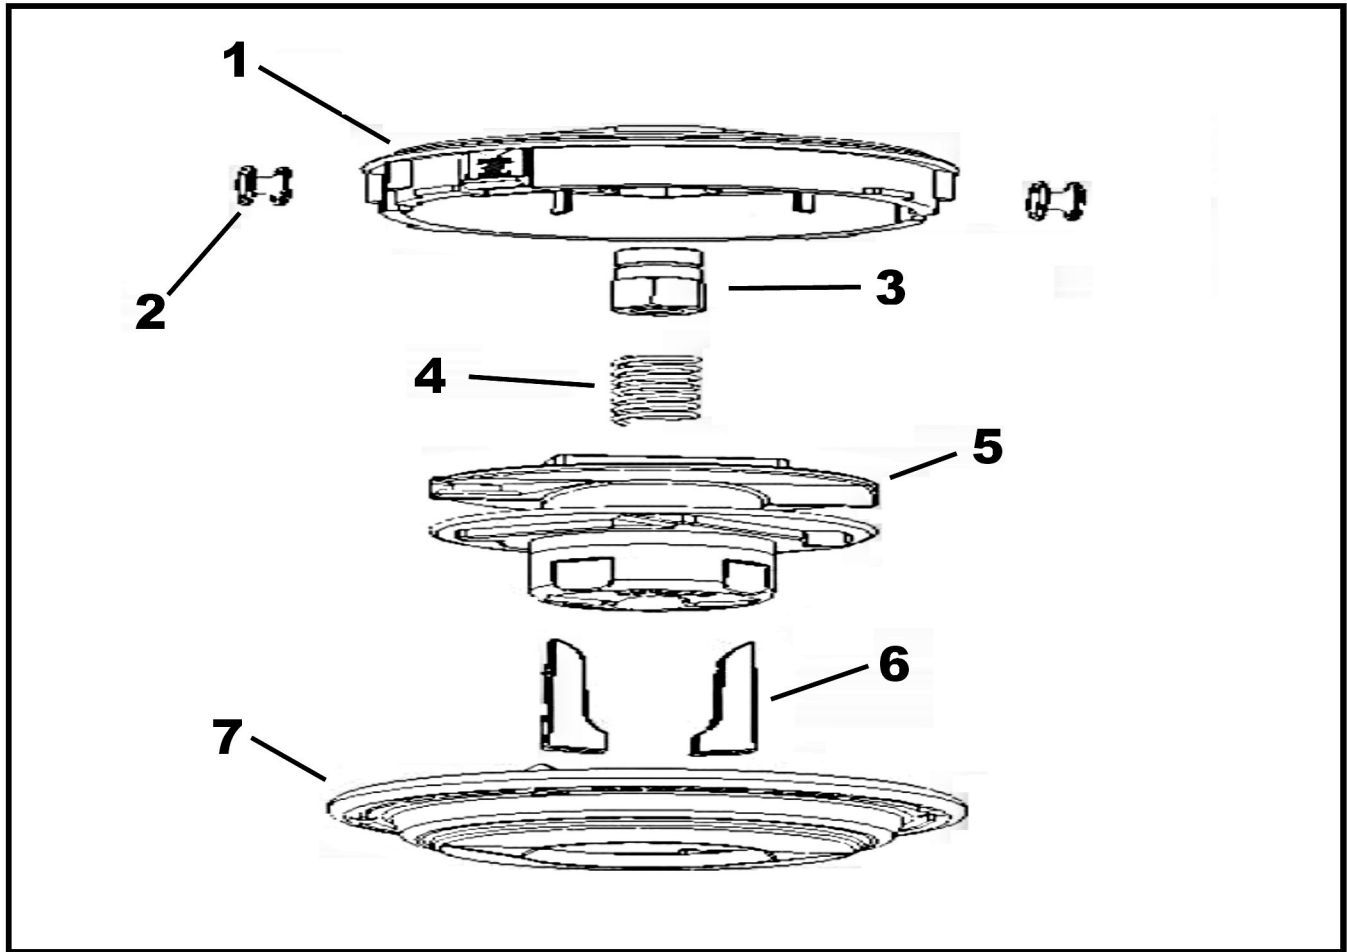

Is Your Product Registered?

Contact your Dealer to verify.

Warranties are based on Registrations and reduced to 1 year without
Registration.

ILLUSTRATED PARTS LIST

KATANA EZ TRIMMER HEAD

#840418 BULK / #840868 PACKAGED

4" TRIMMER HEAD ASSEMBLY

ITEM	DESCRIPTION	PART#
1	Housing	841207
2	Eyelet	841208
3	Shaft Bolt	841202
4	Spring	841210
5	Spool	841211
6	Line Guide	841212
7	Cover	841213