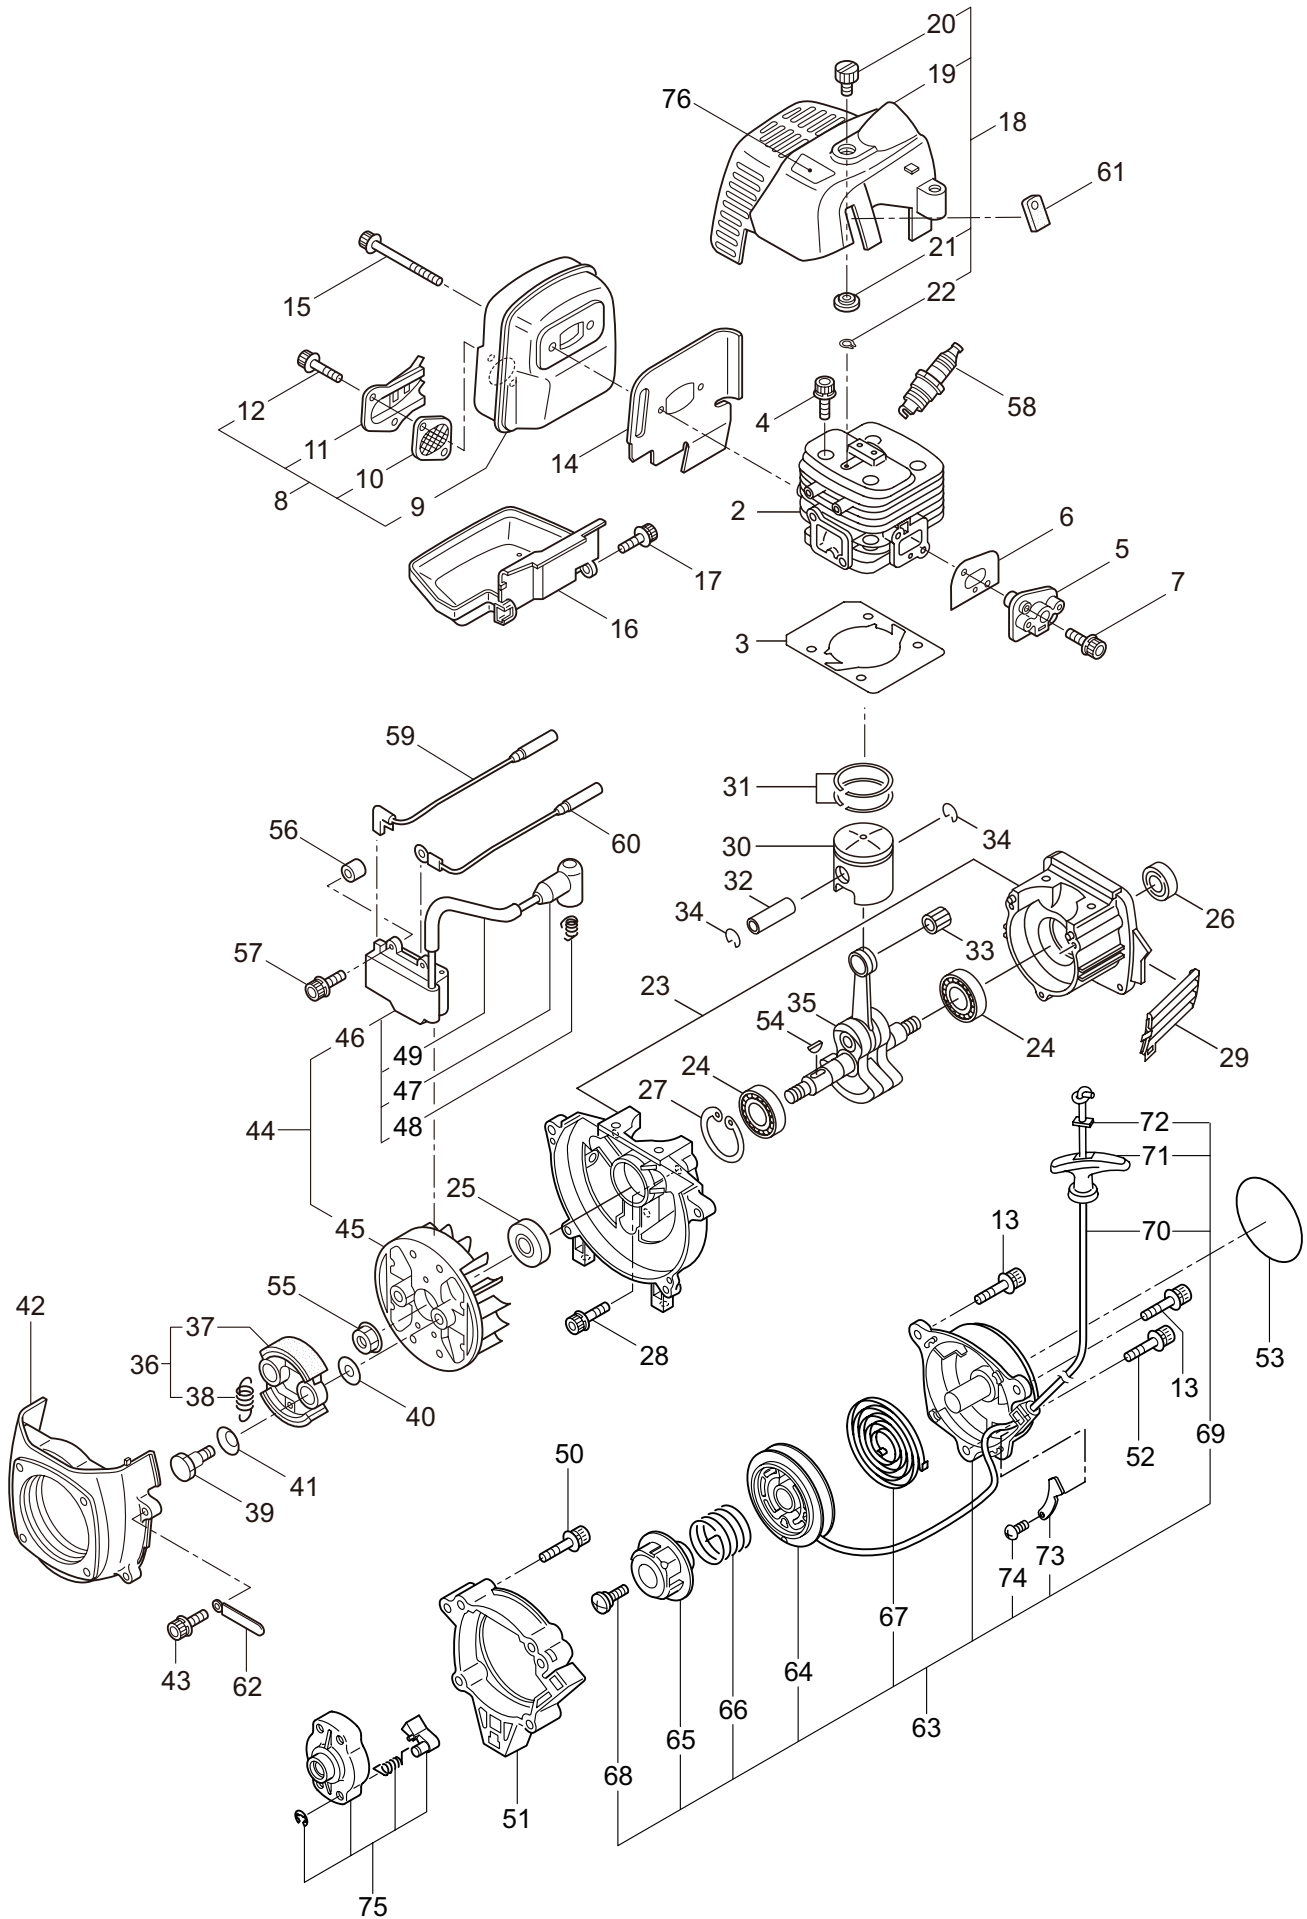

3. B30
ENGINE

Ref. No.	Part No.	Part Name	Q'ty	Remarks
3-1	858920	Engine	1	CE300/65
3-2	286791	Cylinder	1	
3-3	286846	Gasket	1	
3-4	261250	Cap Screw	4	M5x20
3-5	269144	Insulator	1	New gasket required
3-6	267049	Gasket	1	
3-7	265924	Cap Screw	2	M5x25
3-8	283007	Muffler Ass'y	1	Incl.9-12
3-9	283003	Muffler Comp	1	
3-10	267056	Spark Arrester	1	
3-11	268171	Muffler Tail	1	
3-12	265107	Cap Screw	2	M4x10
3-13	283391	Cap Screw	2	M4x20
3-14	281440	Gasket	1	
3-15	266402	Cap Screw	2	M5x55
3-16	281435	Under Cover	1	
3-17	267191	Cap Screw	1	M5x16
3-18	281742	Top Cover Ass'y	1	Incl.19-22
3-19	281434	Top Cover	1	
3-20	261018	Knob	1	
3-21	261020	Spacer	1	
3-22	261734	Snap Ring	1	#5
3-23	286851	Crankcase	1	
3-24	280488	Bearing	2	PPL 6001
3-25	261492	Oil Seal	1	ISCD12287
3-26	261386	Oil Seal	1	ISCD12227
3-27	055185	Snap Ring	1	H28
3-28	261612	Cap Screw	3	M5x30
3-29	281442	Screen	1	
3-30	283380	Piston	1	
3-31	265067	Piston Ring	2	(2)Required
3-32	265068	Piston Pin	1	
3-33	265225	Bearing,Needle	1	
3-34	261393	Clip,Piston Pin	2	
3-35	265141	Crankshaft/Conn.Rod Ass'y	1	
3-36	267327	Clutch Ass'y	1	Incl.37,38
3-37	267342	Clutch Shoe	2	(2)required
3-38	267345	Spring,Clutch	1	
3-39	264505	Bolt	2	
3-40	261189	Washer	2	6x16.5xt1.2
3-41	261777	Wave Washer	2	
3-42	281433	Fan Cover	1	
3-43	261250	Cap Screw	4	M5x20
3-44	287898	Magneto Ass'y	1	Incl.45-49
3-45	287902	Rotor/Fan	1