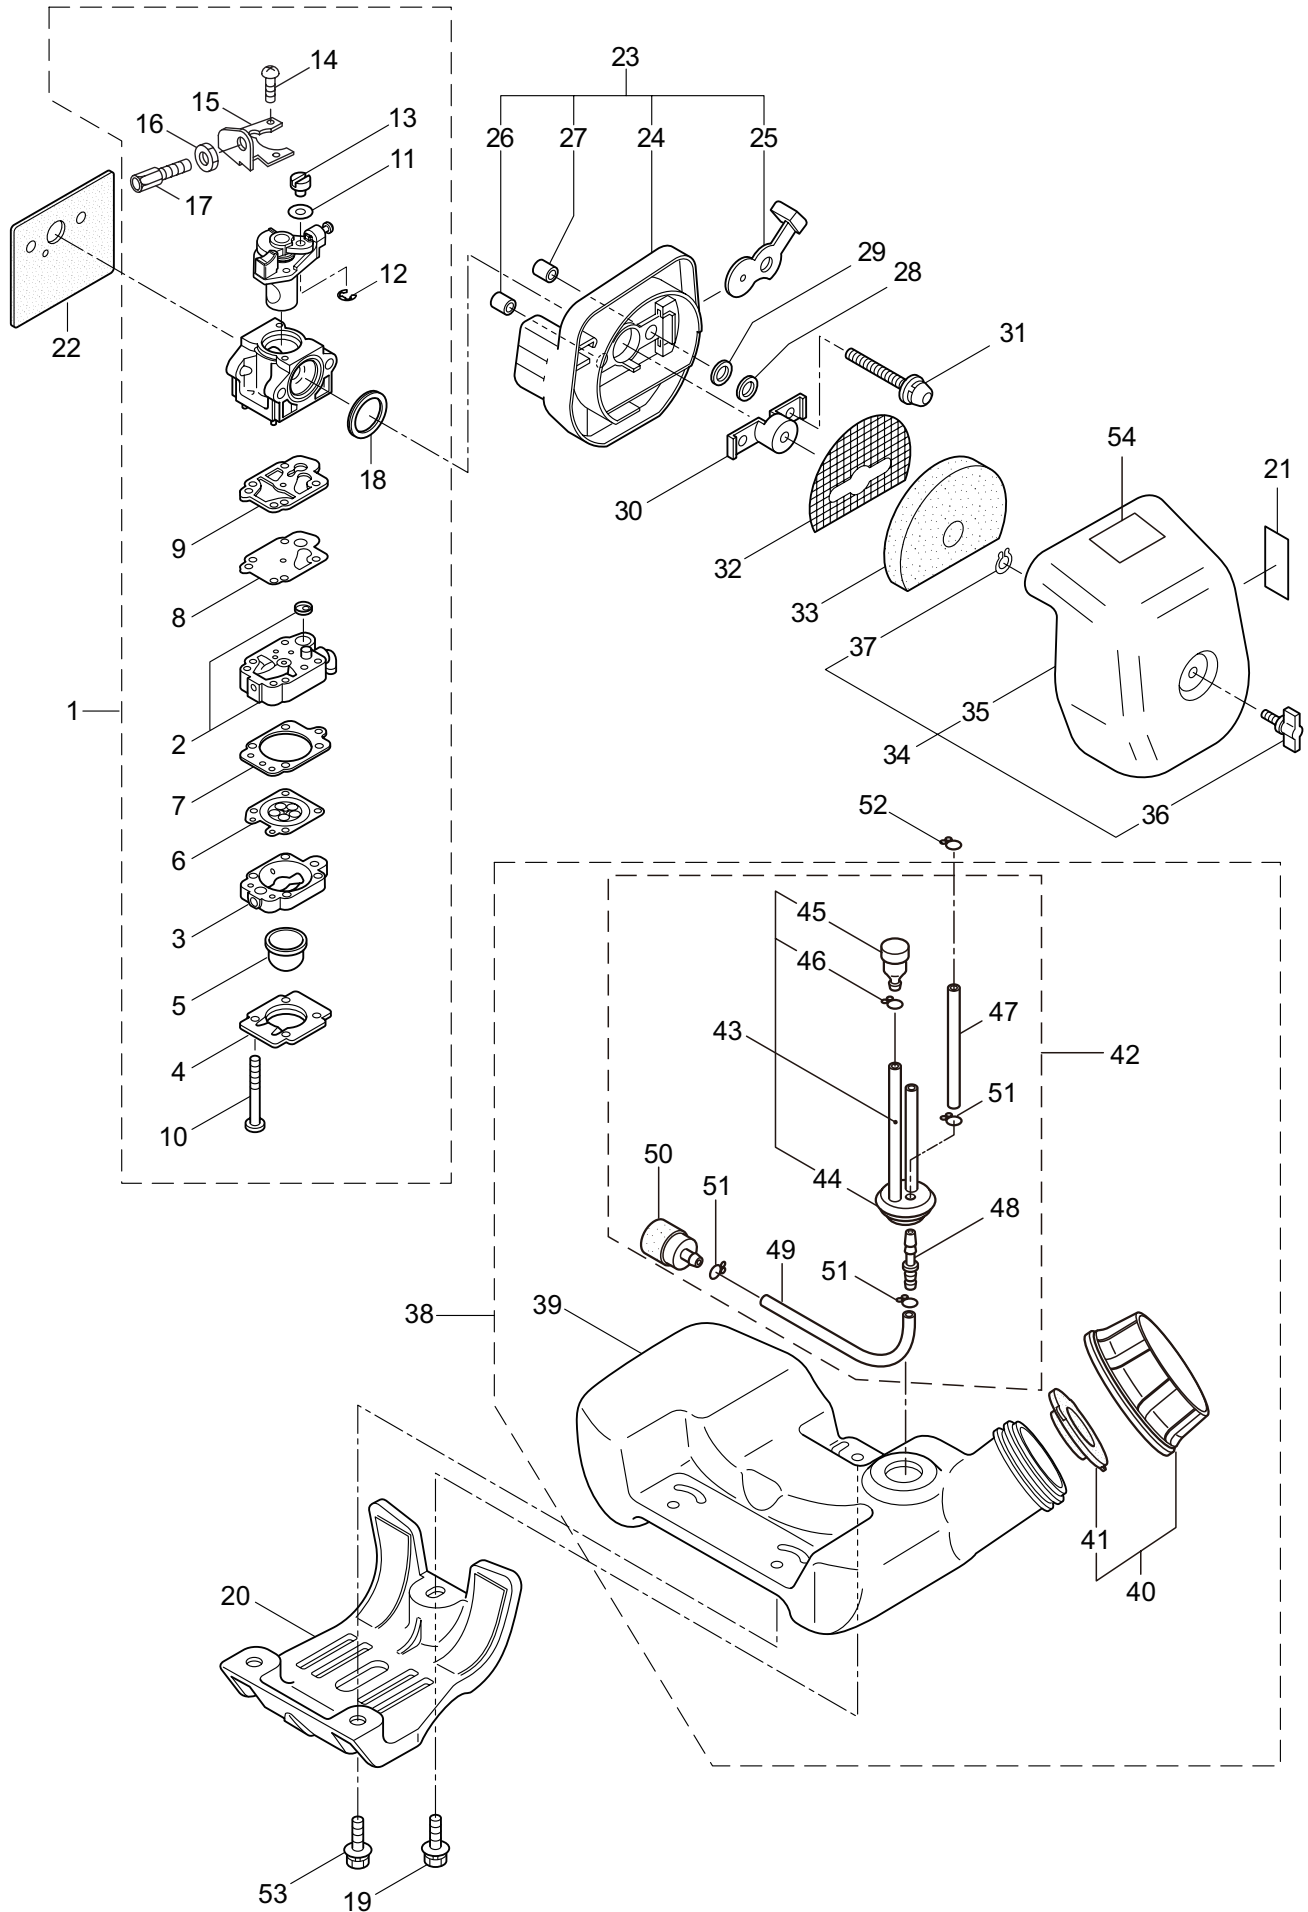

4. B30
CARBURETOR, FUEL TANK

Ref. No.	Part No.	Part Name	Q'ty	Remarks
4-1	282542	Carburetor Ass'y	1	Incl.2-18 New gasket required
4-2	264155	Pump Body	1	
4-3	262991	Purge Body	1	
4-4	262992	Cover Plate	1	
4-5	261874	Primer Bulb	1	
4-6	283905	Diaphragm, Meterring	1	
4-7	262993	Gasket	1	
4-8	262994	Diaphragm,Fuel Pump	1	
4-9	282576	Gasket	1	
4-10	262996	Screw	4	
4-11	264678	Washer	1	
4-12	261876	E-Ring	1	
4-13	261658	Swivel	1	
4-14	261875	Screw	2	
4-15	264677	Bracket	1	
4-16	261878	Nut	1	
4-17	263994	Adapter	1	
4-18	261657	Packing	1	
4-19	281715	Cap Screw	1	M5x20
4-20	281441	Stand	1	
4-21	261352	Label	1	Choke
4-22	269762	Gasket	1	
4-23	268055	Air Filter Case Ass'y	1	Incl.24-27
4-24	268056	Air Filter Case	1	
4-25	268057	Valve	1	
4-26	268157	Sleeve	1	5.5x7.1x6L
4-27	268412	Sleeve	1	5.2x7.1x6.4L
4-28	263345	Packing	1	7.2x11xt1.3
4-29	263942	Washer	1	7.2x12xt0.15
4-30	263815	Stay	1	
4-31	264016	Cap Screw	2	M5x60
4-32	265026	Screen	1	
4-33	265027	Foam Element	1	
4-34	268058	Air Filter Cover Ass'y	1	Incl.35-37
4-35	268059	Air Filter Cover	1	
4-36	281438	Knob	1	
4-37	261734	Snap Ring	1	#5
4-38	289034	Fuel Tank Ass'y	1	Incl.39-51
4-39	284820	Fuel Tank	1	
4-40	289043	Fuel Tank Cap Ass'y	1	Incl.41
4-41	287058	Gasket	1	
4-42	289035	Fuel Pipe Pick-up Ass'y	1	Incl.43-51
4-43	289036	Fuel Pipe Ass'y	1	Incl.44-46
4-44	268065	Grommet	1	
4-45	261590	Breather	1