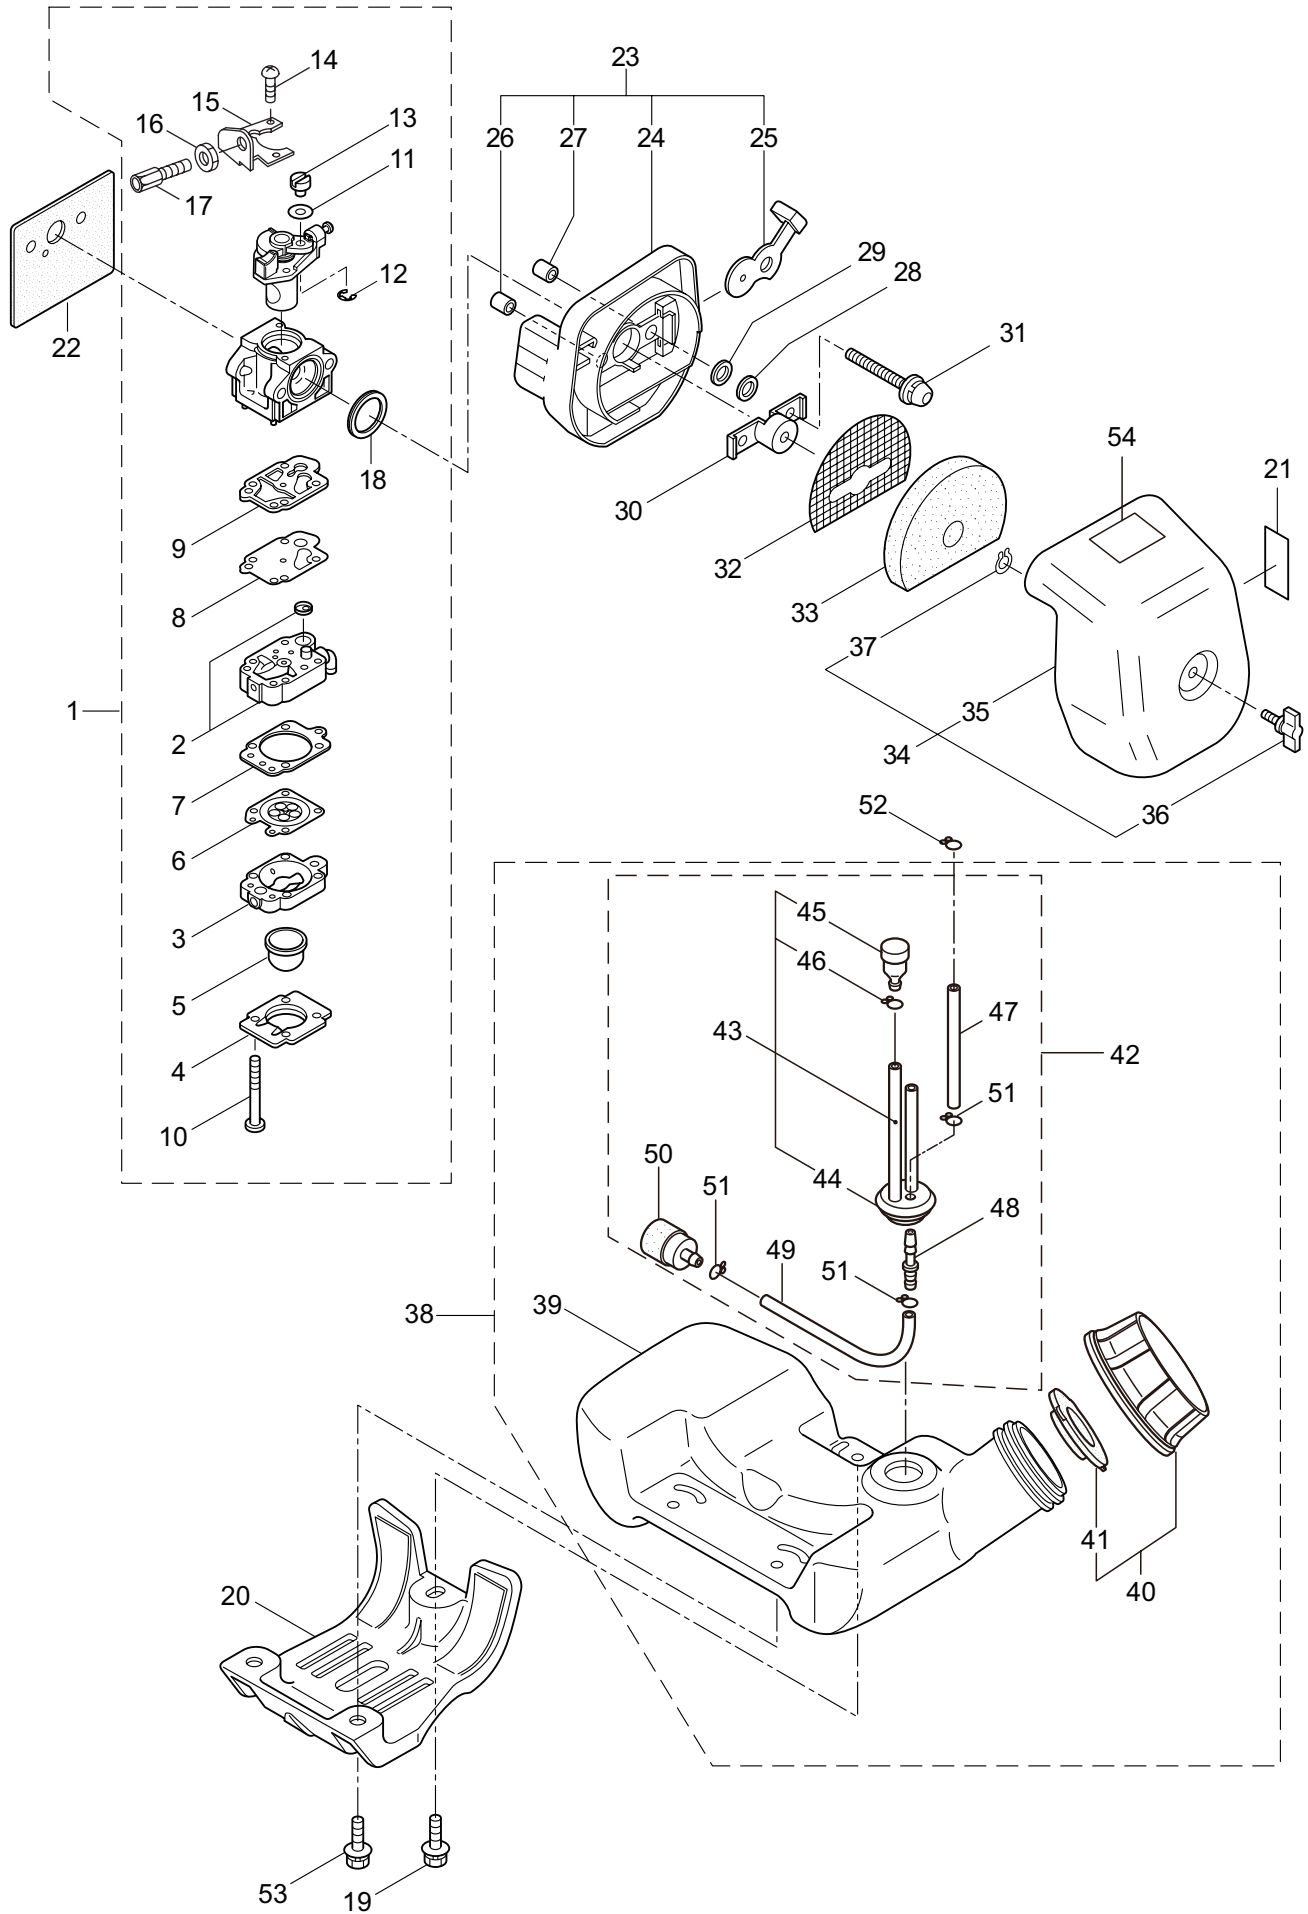

4. B30
CARBURETOR, FUEL TANK

Ref. No.	Part No.	Part Name	Q'ty	Remarks
4-46	261117	Clip	1	
4-47	289028	Pipe A	1	3x5x53L
4-48	288921	Joint	1	
4-49	289033	Pipe	1	3x5x100L
4-50	277887	Filter Ass'y	1	
4-51	261117	Clip	3	
4-52	261117	Clip	1	
4-53	281714	Cap Screw	2	M5x20
4-54	285188	Label	1