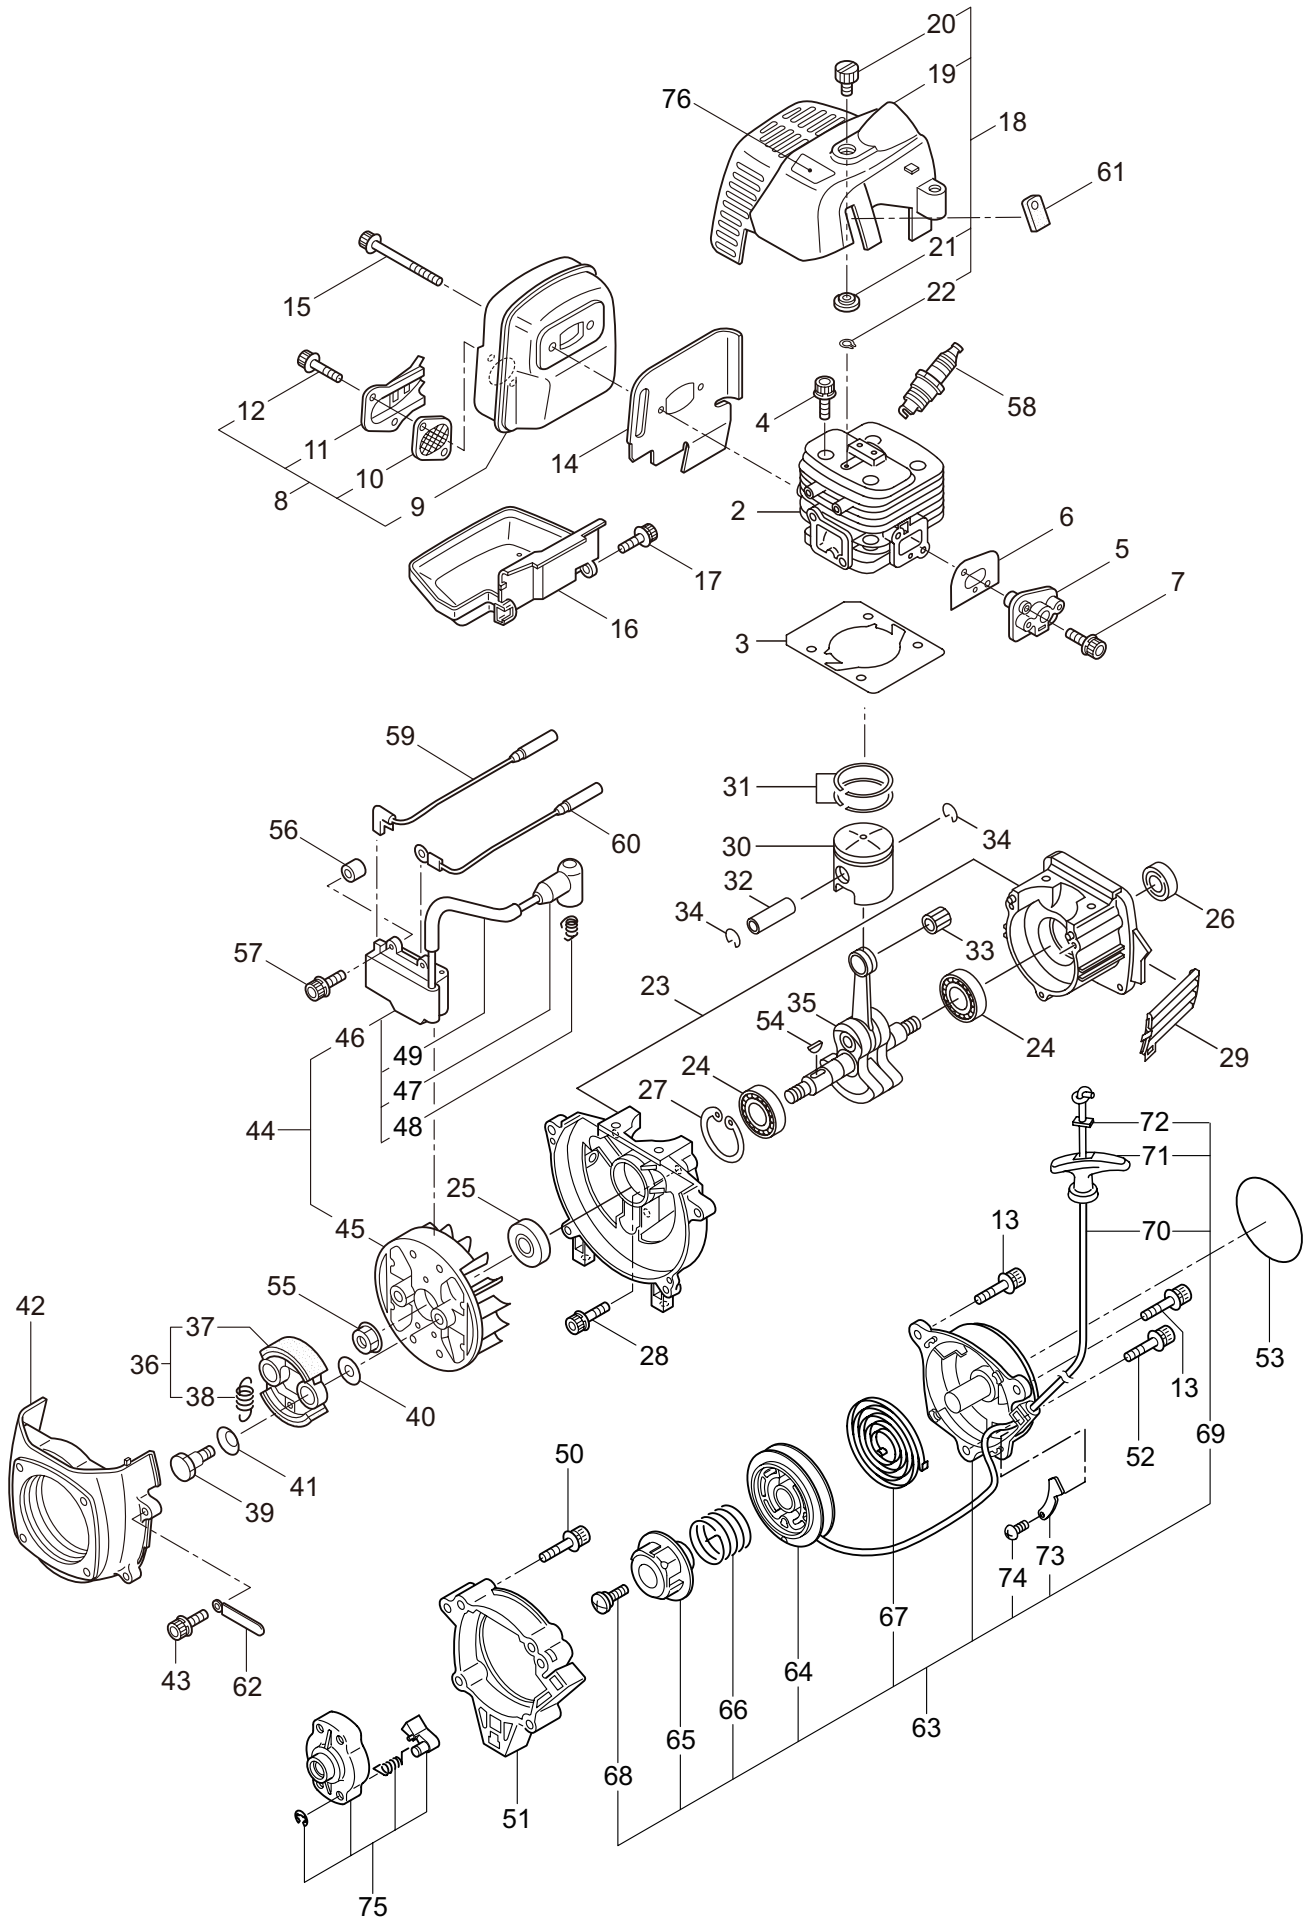

3. B30
ENGINE

Ref. No.	Part No.	Part Name	Q'ty	Remarks
3-46	281746	Ignition Coil Ass'y	1	Incl.47-49
3-47	269714	Plug Boot	1	
3-48	269715	Connector	1	
3-49	281756	Insulator	1	
3-50	265726	Cap Screw	4	M4x16
3-51	284698	Adapter Ass'y	1	
3-52	282096	Cap Screw	1	M4x16WSW
3-53	288314	Label	1	B30
3-54	261076	Woodruff Key	1	3x10
3-55	261417	Nut,Rotor	1	M8
3-56	280381	Spacer	2	
3-57	261256	Cap Screw	2	M4x25
3-58	285982	Spark Plug	1	NGK BPM8Y
3-59	269722	Lead	1	
3-60	268044	Lead	1	
3-61	269189	Grommet	1	
3-62	264588	Clamp	1	
3-63	283477	Recoil Ass'y	1	Incl.64-74
3-64	283504	Reel	1	
3-65	283505	Cam Plate	1	
3-66	283506	Spring	1	
3-67	261721	Spiral Spring	1	
3-68	267213	Screw	1	
3-69	283578	Stater Rope Ass'y	1	Incl.70-72
3-70	283579	Stater Rope	1	
3-71	261725	Starter Grip	1	
3-72	283511	Rope Stopper	1	
3-73	277328	Cover	1	
3-74	273037	Screw	1	
3-75	283575	Starter Pawl Ass'y	1	
3-76	288315	Label	1	B30