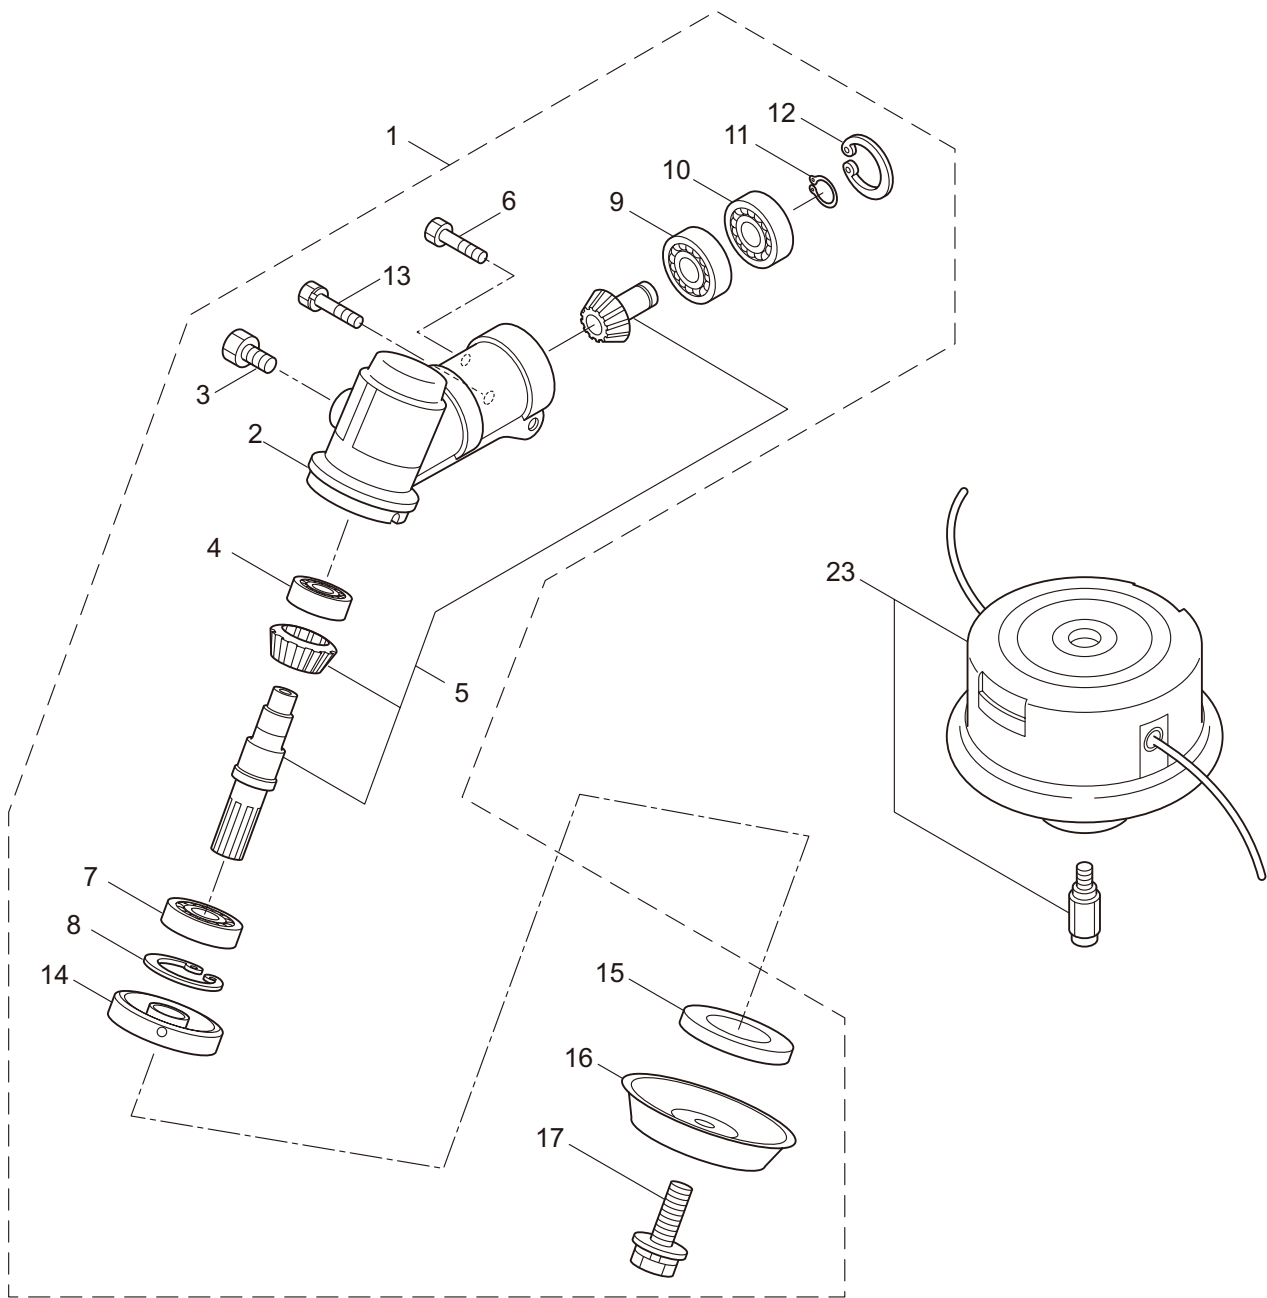

2. B30 GEARCASE

Ref. No.	Part No.	Part Name	Q'ty	Remarks
2-1	228403	Gearcase Ass'y	1	Incl.2-17
2-2	225960	Gearcase	1	
2-3	234247	Bolt	1	M8x8
2-4	227990	Bearing	1	#608
2-5	228416	Gear Set	1	
2-6	225896	Bolt	1	M5x10
2-7	227991	Bearing	1	#6001DDU
2-8	055185	Snap Ring	1	H28
2-9	227992	Bearing	1	#609
2-10	227993	Bearing	1	#609Z
2-11	228477	Snap Ring	1	#9
2-12	140270	Snap Ring	1	#24
2-13	092550	Bolt	1	M5x25-7T
2-14	212986	Boss Adapter	1	
2-15	140275	Clamping Washer	1	
2-16	215547	Stabilizer	1	
2-17	215610	Bolt	1	M8x22,Counterclockwise
2-18	232025	Instruction Manual	1	
2-19	210418	Box Spanner	1	13x19x(+)
2-20	219431	Wrench	1	3mm
2-21	219432	Wrench	1	4mm
2-22	022865	Double-ended Wrench	1	8x10
2-23	840337	Nylon Head (4)	1