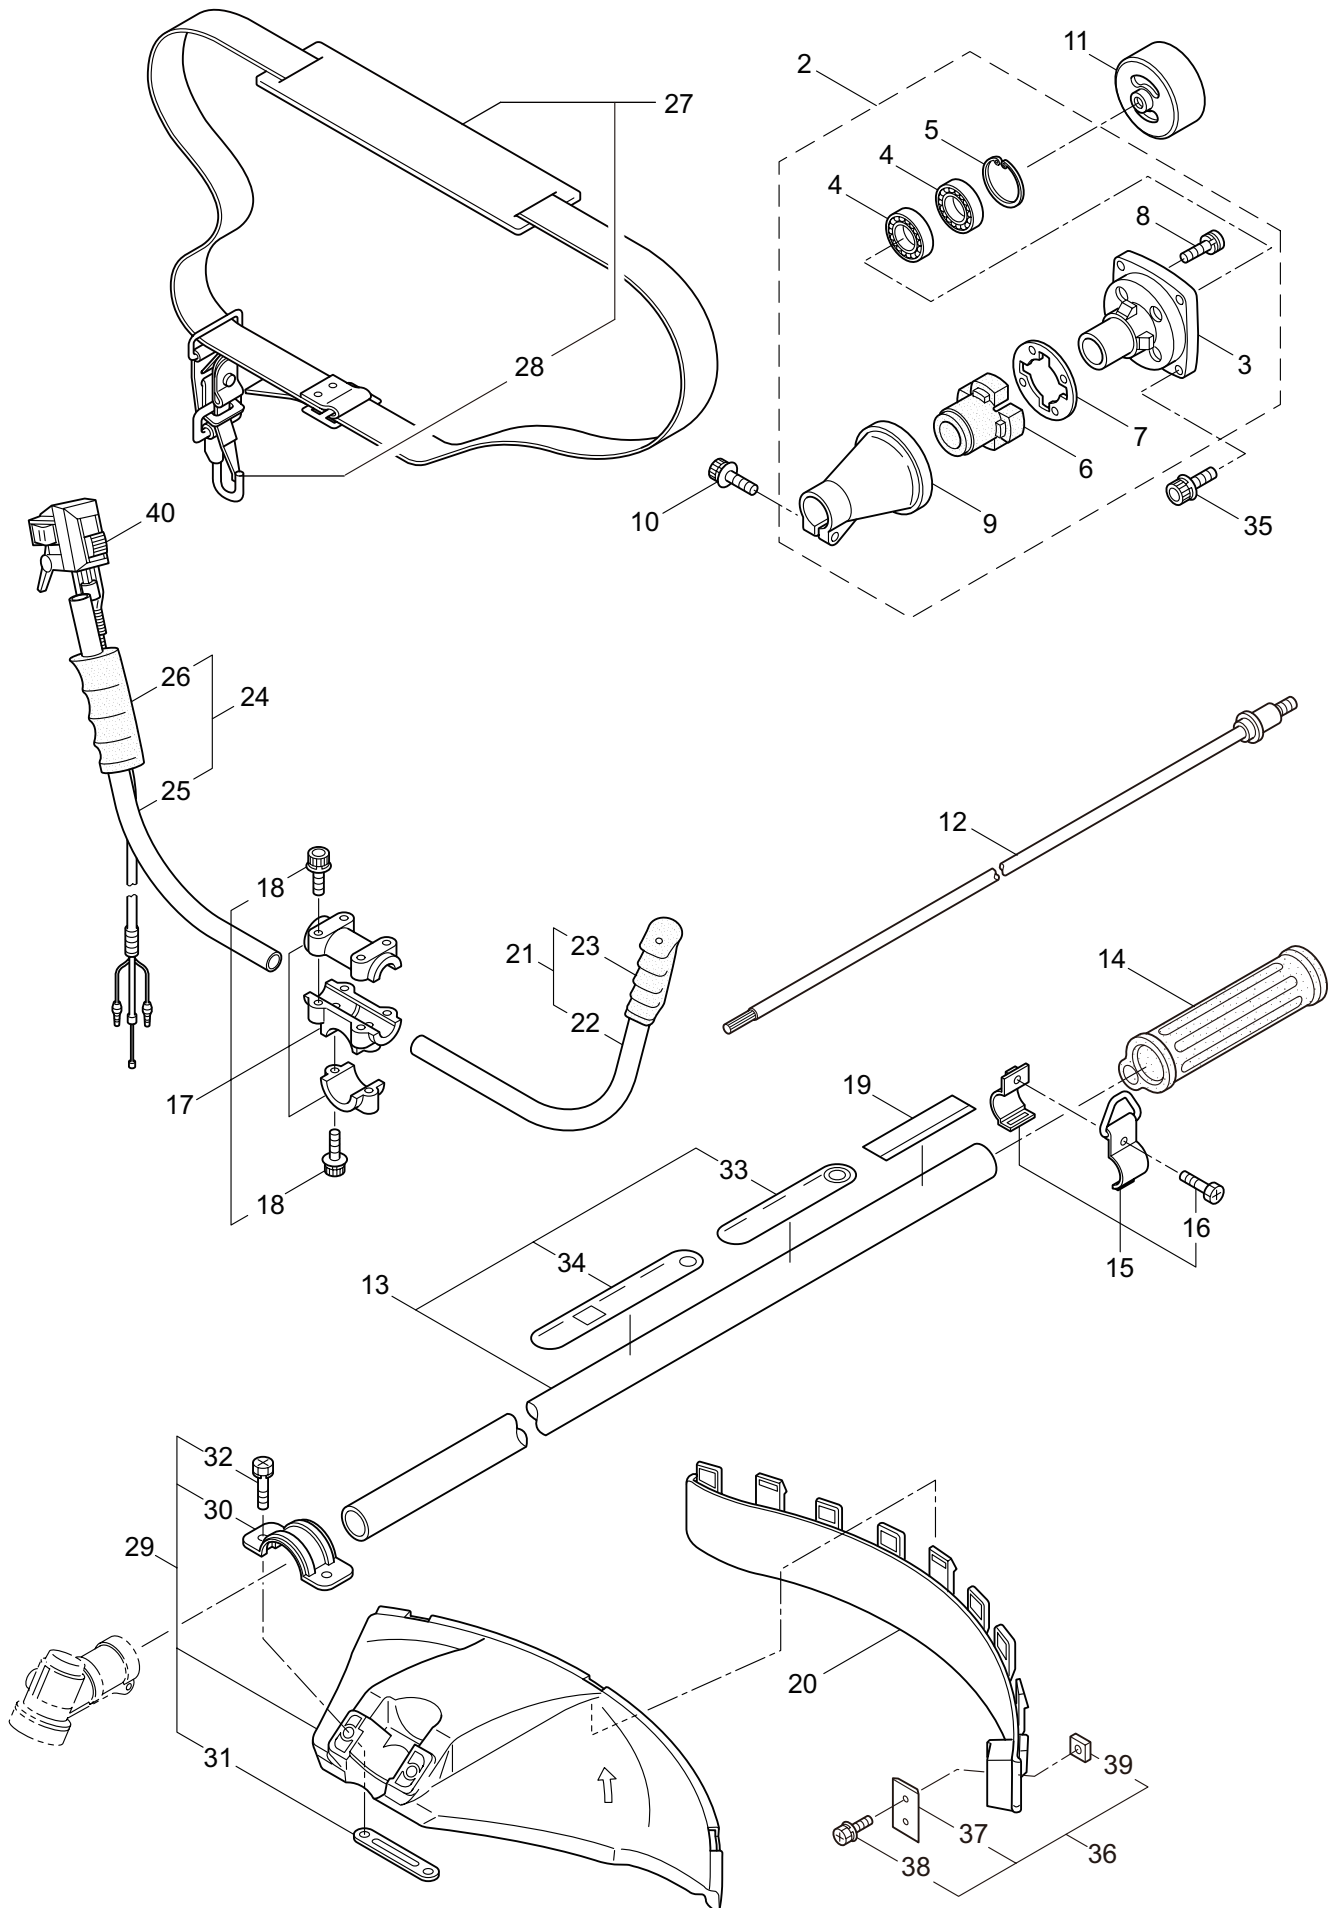

PARTS LIST

B30

CONTENTS

1. MAIN BODY	1 ~ 2
2. GEARCASE.....	3 ~ 4
3. ENGINE	5 ~ 8
4. CARBURETOR, FUEL TANK	9 ~ 12

2020. 02.

P/N 523276-1

1. B30
MAIN BODY

Ref. No.	Part No.	Part Name	Q'ty	Remarks
1-1	363867	B30	1	
1-2	215512	Clutch Case Ass'y	1	Incl.3-9
1-3	214592	Bearing Case	1	
1-4	214161	Bearing	2	#6000ZZ
1-5	054676	Snap Ring	1	#26
1-6	560309	Buffer	1	
1-7	214163	Washer	1	
1-8	092033	Screw	4	M5x15
1-9	214593	Driveshaft Tube Adapter	1	
1-10	261246	Cap Screw	1	M5x25
1-11	054677	Clutch Drum	1	
1-12	219268	Driveshaft Ass'y	1	
1-13	220078	Driveshaft Tube Ass'y	1	Incl.33,34
1-14	215532	Shaft Grip	1	
1-15	054691	Hanging Bracket Ass'y	1	Incl.16
1-16	089738	Bolt	1	M5x15
1-17	216935	Bracket Ass'y	1	Incl.18
1-18	261246	Cap Screw	6	M5x25
1-19	232814	Label	1	B30
1-20	230748	Cover Extention	1	
1-21	225225	Handle (A) Ass'y	1	Incl.22,23
1-22	219362	Handle (A)	1	
1-23	218467	Handle Grip	1	
1-24	225227	Handle (B) Ass'y	1	Incl.25,26
1-25	219363	Handle (B)	1	
1-26	218468	Handle Grip	1	
1-27	220533	Hanging Strap Ass'y	1	Incl.28
1-28	231657	Hook	1	
1-29	228302	Safety Cover Ass'y	1	Incl.30-32
1-30	227822	Bracket	1	
1-31	227819	Bracket	1	
1-32	092555	Bolt	2	M6x30
1-33	221501	Label	1	Warning
1-34	221502	Label	1	Caution
1-35	261250	Cap Screw	4	M5x20
1-36	230789	String Cutter Ass'y	1	Incl.37-39
1-37	230747	String Cutter	1	
1-38	817002	Bolt	1	M5x20
1-39	228325	Nut	1	
1-40	221784	Throttle Trigger	1	