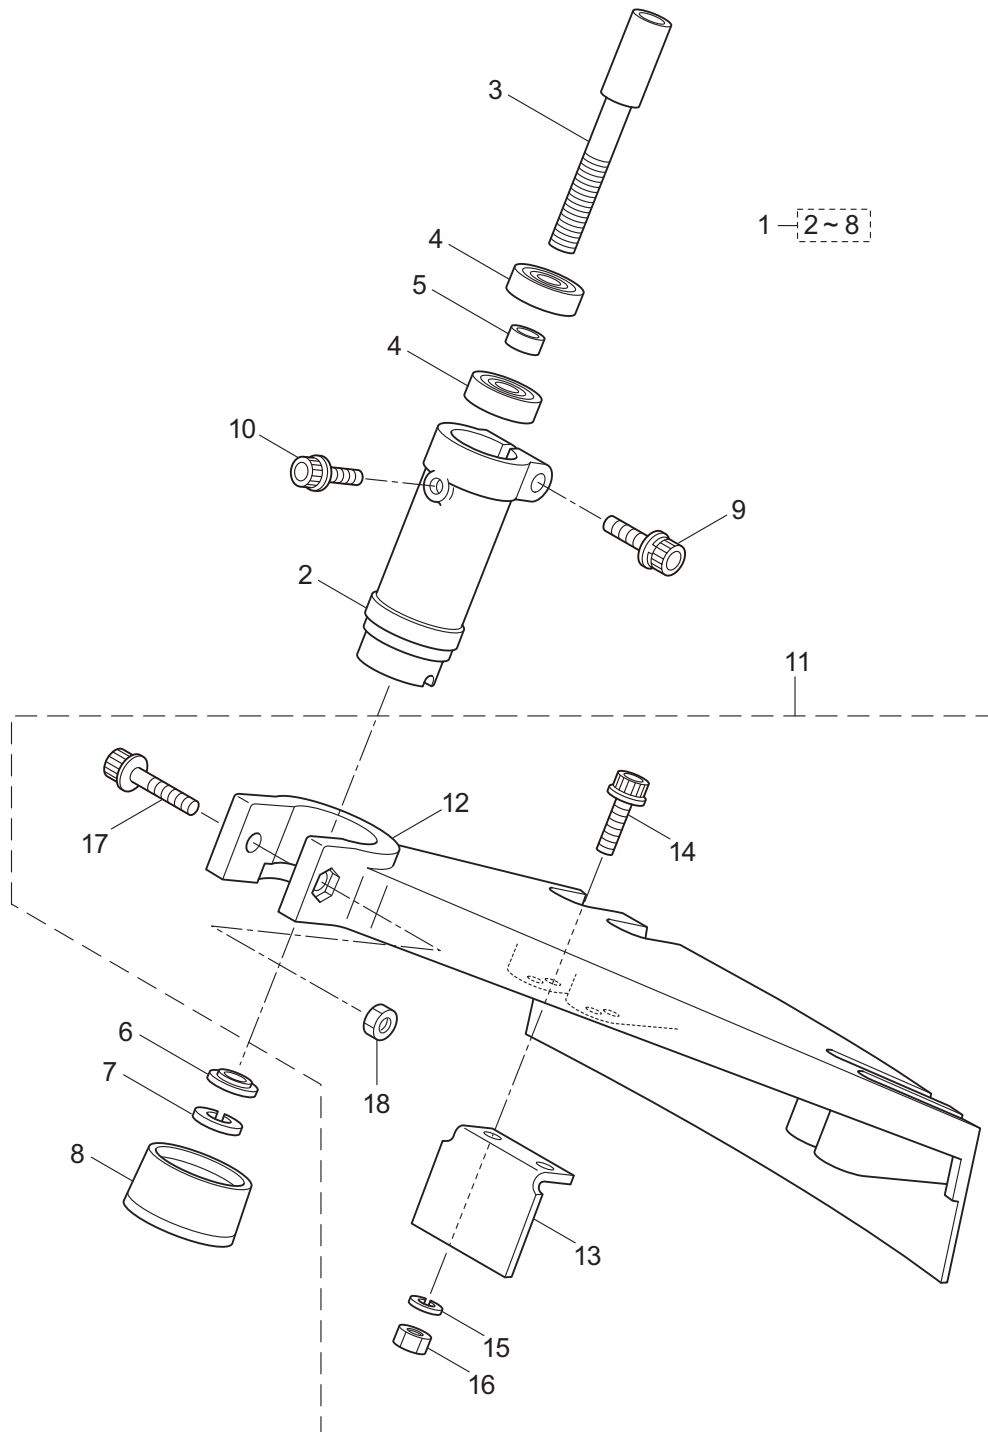

## CONTENTS

1. MAIN BODY .....	1 ~ 2
2. BEARING HEAD .....	3 ~ 4
3. ENGINE .....	5 ~ 8
4. CARBURETOR, FUEL TANK .....	9 ~ 12

2019. 12.

**MARUYAMA**

P/N 524909

1. B230C  
MAIN BODY

Ref. No.	Part No.	Part Name	Q'ty	Remarks
1-1	364848	B230C	1	
1-2	218868	Clutch Case Ass'y	1	Incl.3-7
1-3	218869	Clutch Case	1	
1-4	012649	Bearing	1	#6201ZZ
1-5	140273	Snap Ring	1	#12
1-6	016732	Snap Ring	1	#32
1-7	218492	Clutch Drum	1	
1-8	261246	Cap Screw	1	M5x25
1-9	220079	Driveshaft Tube Ass'y	1	Incl.10,11
1-10	221501	Label	1	Warning
1-11	223926	Label	1	Lubricate
1-12	215985	Driveshaft	1	
1-13	215995	Shaft Grip	1	
1-14	222902	Throttle Trigger	1	
1-15	213444	Throttle Cable	1	340L
1-16	213548	Plastic Tube	1	#10x200L
1-17	229597	Loop Handle Ass'y	1	Incl.18-21
1-18	222938	Loop Handle	1	Incl.19
1-19	126993	Nut	4	M5
1-20	216004	Packing	1	
1-21	215608	Cap Screw	4	M5x30x16
1-22	242055	Label	1	B230C
1-23	261250	Cap Screw	4	M5x20

2. B230C  
BEARING HEAD

Ref. No.	Part No.	Part Name	Q'ty	Remarks
2-1	215986	Bearing Head Ass'y	1	Incl.2-8
2-2	215987	Case,Bearing	1	
2-3	215988	Attaching Shaft	1	
2-4	215989	Bearing	2	#608DD
2-5	215990	Spacer	1	
2-6	215991	Washer	1	
2-7	126232	Spring Washer	1	M8
2-8	215992	Attaching Shaft Adapter	1	
2-9	261246	Cap Screw	1	M5x25
2-10	215993	Cap Screw	1	M5x10
2-11	229598	Safety Cover Ass'y	1	Incl.12-18
2-12	215999	Guard	1	
2-13	216000	String Cutter	1	
2-14	285632	Bolt	2	M5x16
2-15	089901	Spring Washer	2	M5
2-16	081027	Nut	2	M5
2-17	216863	Cap Screw	1	M6x40
2-18	081030	Nut	1	M6
2-19	210418	Box Spanner	1	13x19x(+)
2-20	219431	Wrench	1	3mm
2-21	219432	Wrench	1	4mm
2-22	219433	Wrench	1	5mm
2-23	840418	Semi-Auto Head (R),4	1	
2-24	242056	Instruction Manual	1	B230C