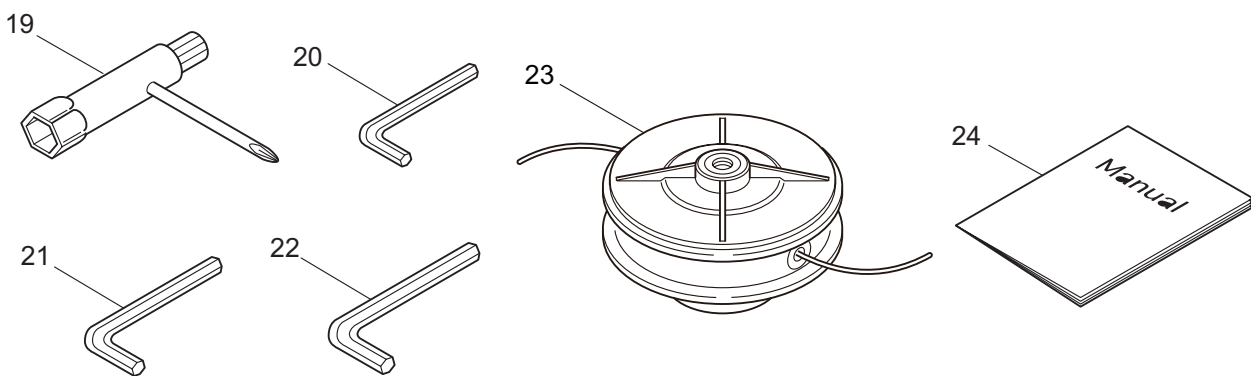

# PARTS LIST

B230C

## CONTENTS

1. MAIN BODY .....	1 ~ 2
2. BEARING HEAD .....	3 ~ 4
3. ENGINE .....	5 ~ 8
4. CARBURETOR, FUEL TANK .....	9 ~ 12

2019. 12.

**MARUYAMA**

P/N 524909

1. B230C  
MAIN BODY

Ref. No.	Part No.	Part Name	Q'ty	Remarks
1-1	364848	B230C	1	
1-2	218868	Clutch Case Ass'y	1	Incl.3-7
1-3	218869	Clutch Case	1	
1-4	012649	Bearing	1	#6201ZZ
1-5	140273	Snap Ring	1	#12
1-6	016732	Snap Ring	1	#32
1-7	218492	Clutch Drum	1	
1-8	261246	Cap Screw	1	M5x25
1-9	220079	Driveshaft Tube Ass'y	1	Incl.10,11
1-10	221501	Label	1	Warning
1-11	223926	Label	1	Lubricate
1-12	215985	Driveshaft	1	
1-13	215995	Shaft Grip	1	
1-14	222902	Throttle Trigger	1	
1-15	213444	Throttle Cable	1	340L
1-16	213548	Plastic Tube	1	#10x200L
1-17	229597	Loop Handle Ass'y	1	Incl.18-21
1-18	222938	Loop Handle	1	Incl.19
1-19	126993	Nut	4	M5
1-20	216004	Packing	1	
1-21	215608	Cap Screw	4	M5x30x16
1-22	242055	Label	1	B230C
1-23	261250	Cap Screw	4	M5x20

2. B230C  
BEARING HEAD

Ref. No.	Part No.	Part Name	Q'ty	Remarks
2-1	215986	Bearing Head Ass'y	1	Incl.2-8
2-2	215987	Case,Bearing	1	
2-3	215988	Attaching Shaft	1	
2-4	215989	Bearing	2	#608DD
2-5	215990	Spacer	1	
2-6	215991	Washer	1	
2-7	126232	Spring Washer	1	M8
2-8	215992	Attaching Shaft Adapter	1	
2-9	261246	Cap Screw	1	M5x25
2-10	215993	Cap Screw	1	M5x10
2-11	229598	Safety Cover Ass'y	1	Incl.12-18
2-12	215999	Guard	1	
2-13	216000	String Cutter	1	
2-14	285632	Bolt	2	M5x16
2-15	089901	Spring Washer	2	M5
2-16	081027	Nut	2	M5
2-17	216863	Cap Screw	1	M6x40
2-18	081030	Nut	1	M6
2-19	210418	Box Spanner	1	13x19x(+)
2-20	219431	Wrench	1	3mm
2-21	219432	Wrench	1	4mm
2-22	219433	Wrench	1	5mm
2-23	840418	Semi-Auto Head (R),4	1	
2-24	242056	Instruction Manual	1	B230C