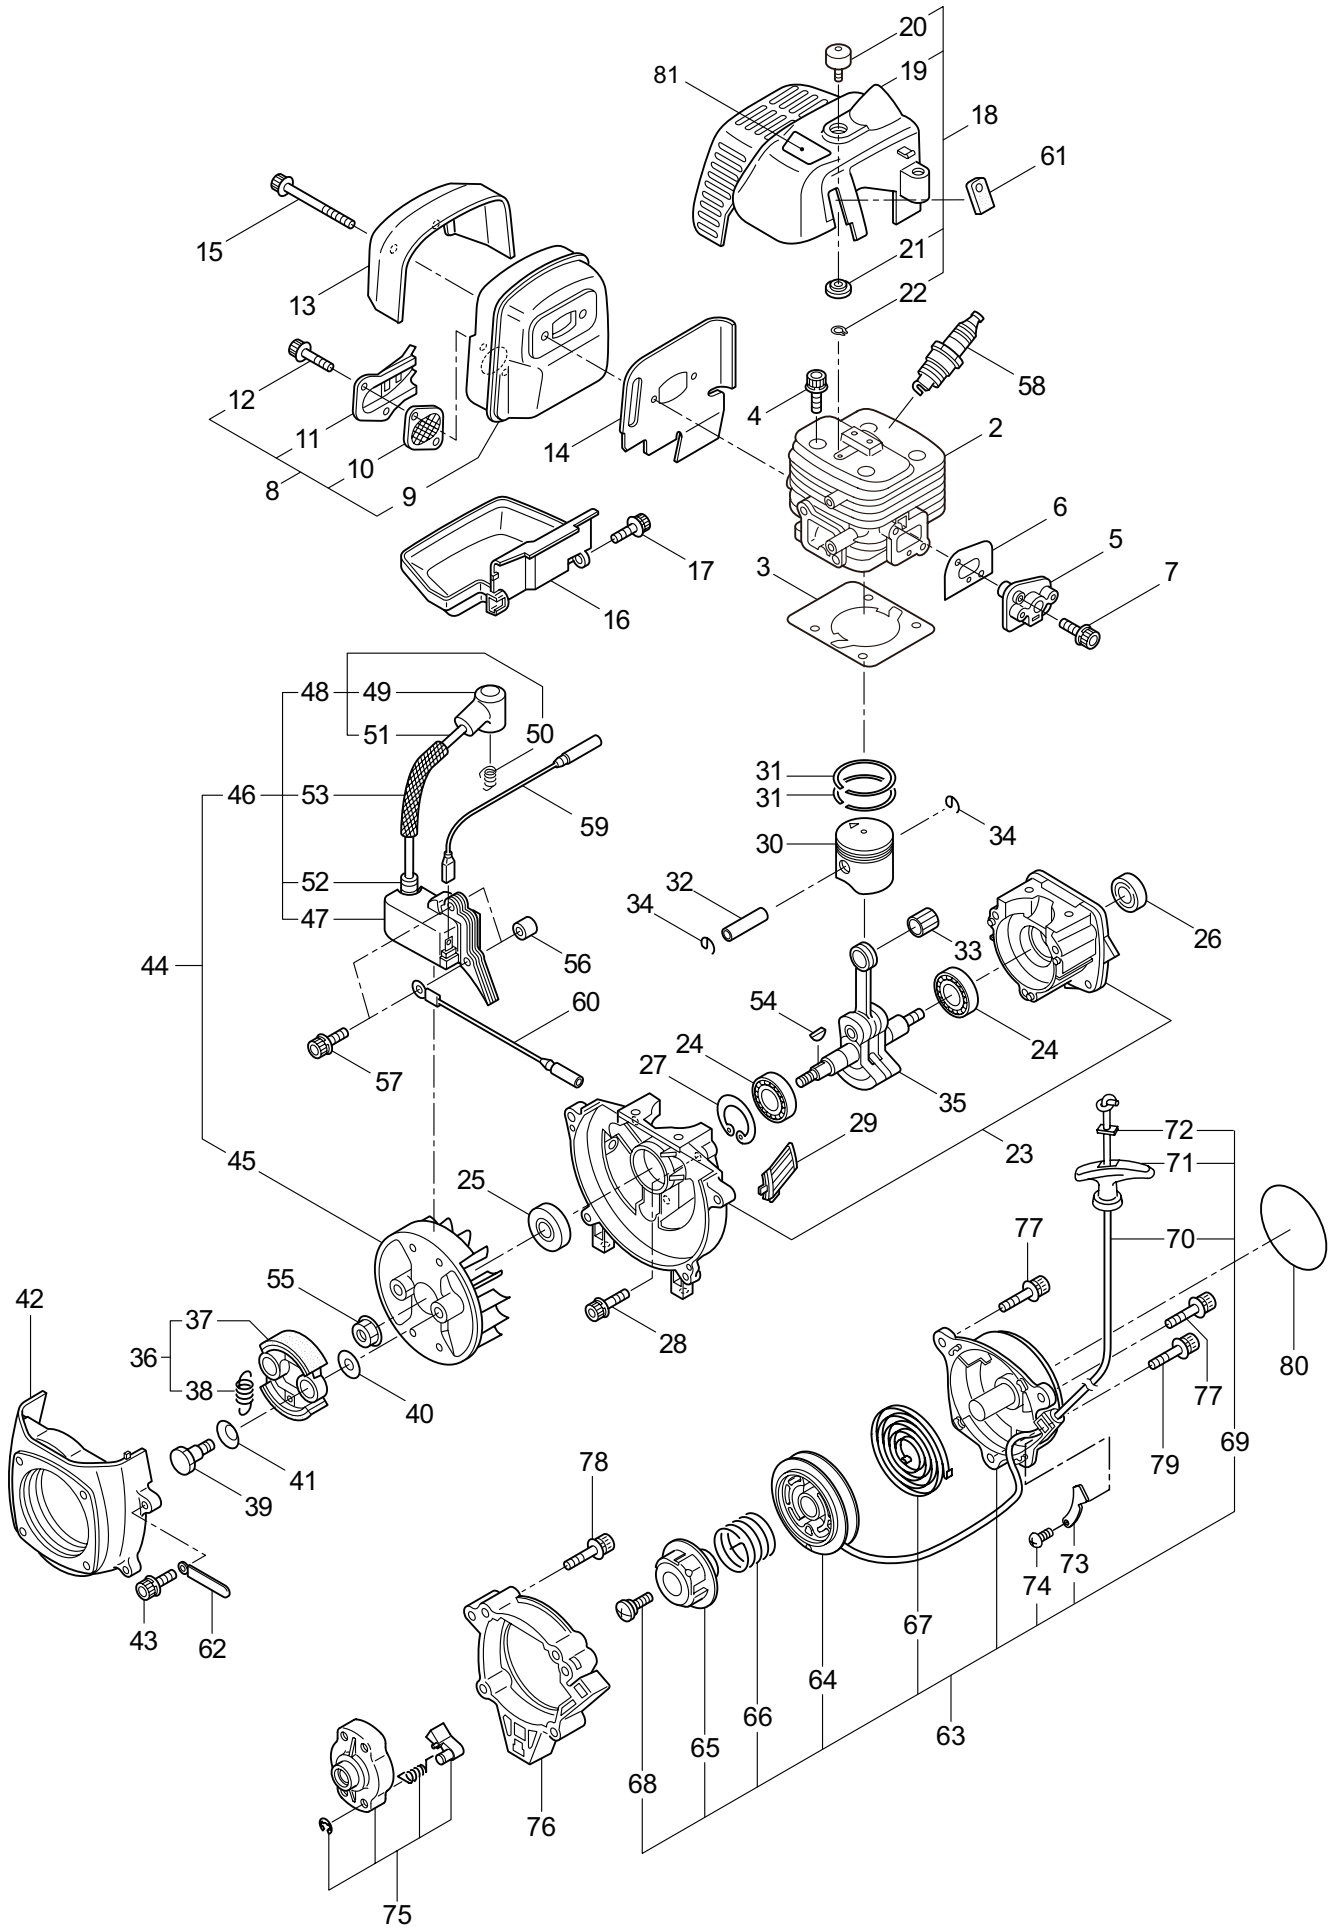

3. B230C ENGINE

Ref. No.	Part No.	Part Name	Q'ty	Remarks
3-1	875359	Engine	1	CE230/124
3-2	288499	Cylinder	1	
3-3	286074	Gasket	1	
3-4	261250	Cap Screw	4	M5x20
3-5	269144	Insulator	1	New gasket required
3-6	267049	Gasket	1	
3-7	265924	Cap Screw	2	M5x25
3-8	282208	Muffler Ass'y	1	Incl.9-12
3-9	282209	Muffler Comp	1	
3-10	267056	Spark Arrester	1	
3-11	268171	Muffler Tail	1	
3-12	265107	Cap Screw	2	M4x10
3-13	268461	Holder	1	
3-14	281440	Gasket	1	
3-15	266402	Cap Screw	2	M5x55
3-16	281446	Under Cover	1	
3-17	267191	Cap Screw	1	M5x16
3-18	288800	Top Cover Ass'y	1	Incl.19-22
3-19	281444	Top Cover	1	
3-20	286300	Knob	1	
3-21	261020	Spacer	1	
3-22	261734	Snap Ring	1	#5
3-23	289246	Crankcase	1	
3-24	280488	Bearing	2	PPL 6001
3-25	261492	Oil Seal	1	ISCD12287
3-26	261386	Oil Seal	1	ISCD12227
3-27	055185	Snap Ring	1	H28
3-28	261612	Cap Screw	3	M5x30
3-29	281442	Screen	1	
3-30	283379	Piston	1	
3-31	282177	Piston Ring	2	
3-32	261036	Piston Pin	1	
3-33	263957	Bearing, Needle	1	KTV81112EG01 B2
3-34	261576	Clip,Piston	2	
3-35	246382	Crankshaft/Conn.Rod Ass'y	1	
3-36	267327	Clutch Ass'y	1	Incl.37,38
3-37	267342	Clutch Shoe	2	(2)required
3-38	267345	Spring,Clutch	1	
3-39	264505	Bolt	2	
3-40	261189	Washer	2	6x16.5x1.2
3-41	261777	Wave Washer	2	
3-42	281443	Fan Cover	1	
3-43	261250	Cap Screw	4	M5x20
3-44	286269	Magneto Ass'y	1	Incl.45-53
3-45	286271	Rotor/Fan	1