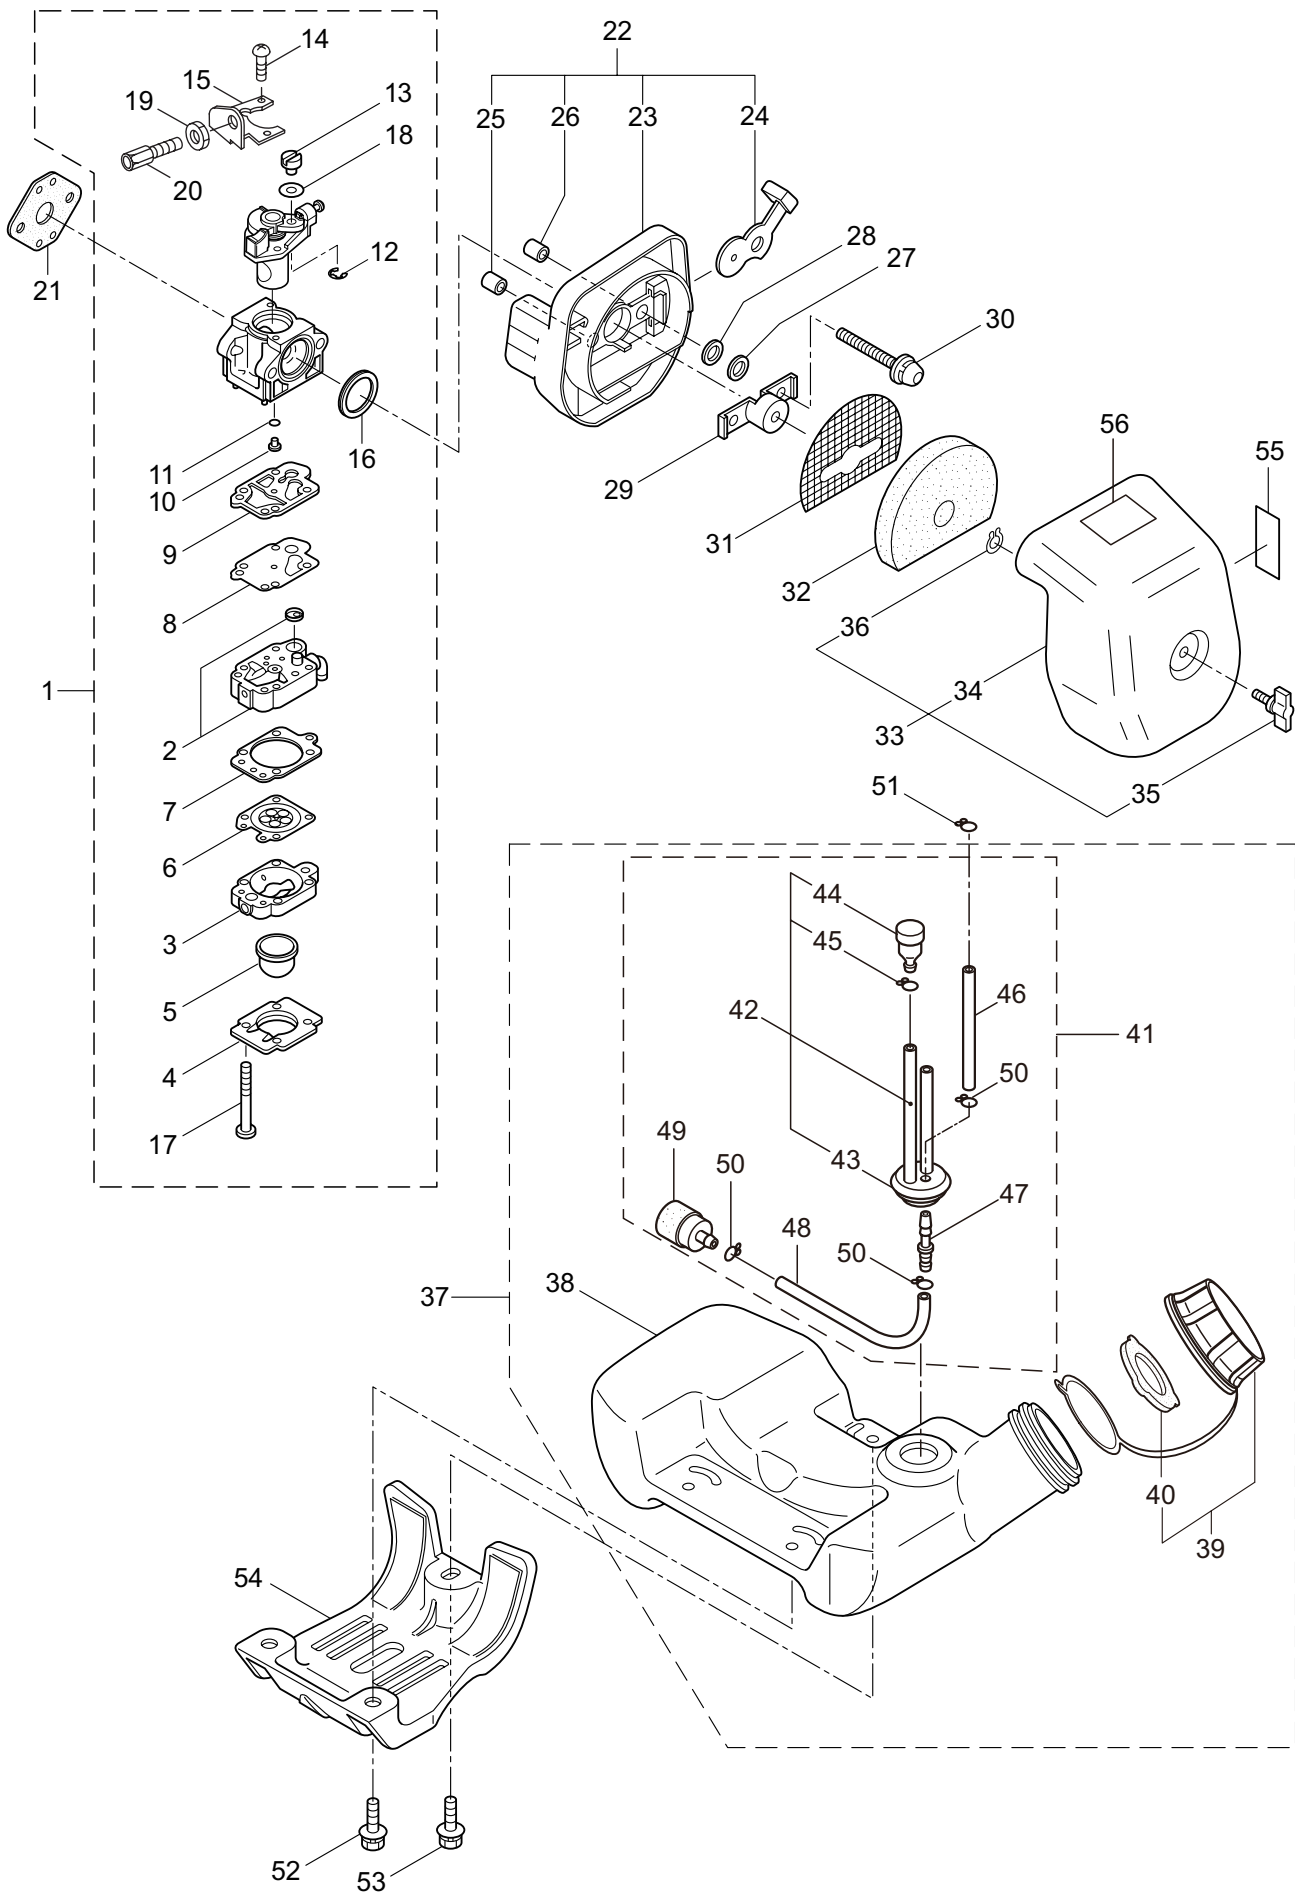

4. B230C
CARBURETOR, FUEL TANK

Ref. No.	Part No.	Part Name	Q'ty	Remarks
4-46	289028	Pipe A	1	3x5x53L
4-47	288921	Joint	1	
4-48	289033	Pipe	1	3x5x100L
4-49	277887	Filter Ass'y	1	
4-50	261117	Clip	3	
4-51	261117	Clip	1	
4-52	281714	Cap Screw	2	M5x20
4-53	281715	Cap Screw	1	M5x20
4-54	281447	Stand	1	
4-55	261352	Label	1	Choke
4-56	285188	Label	1