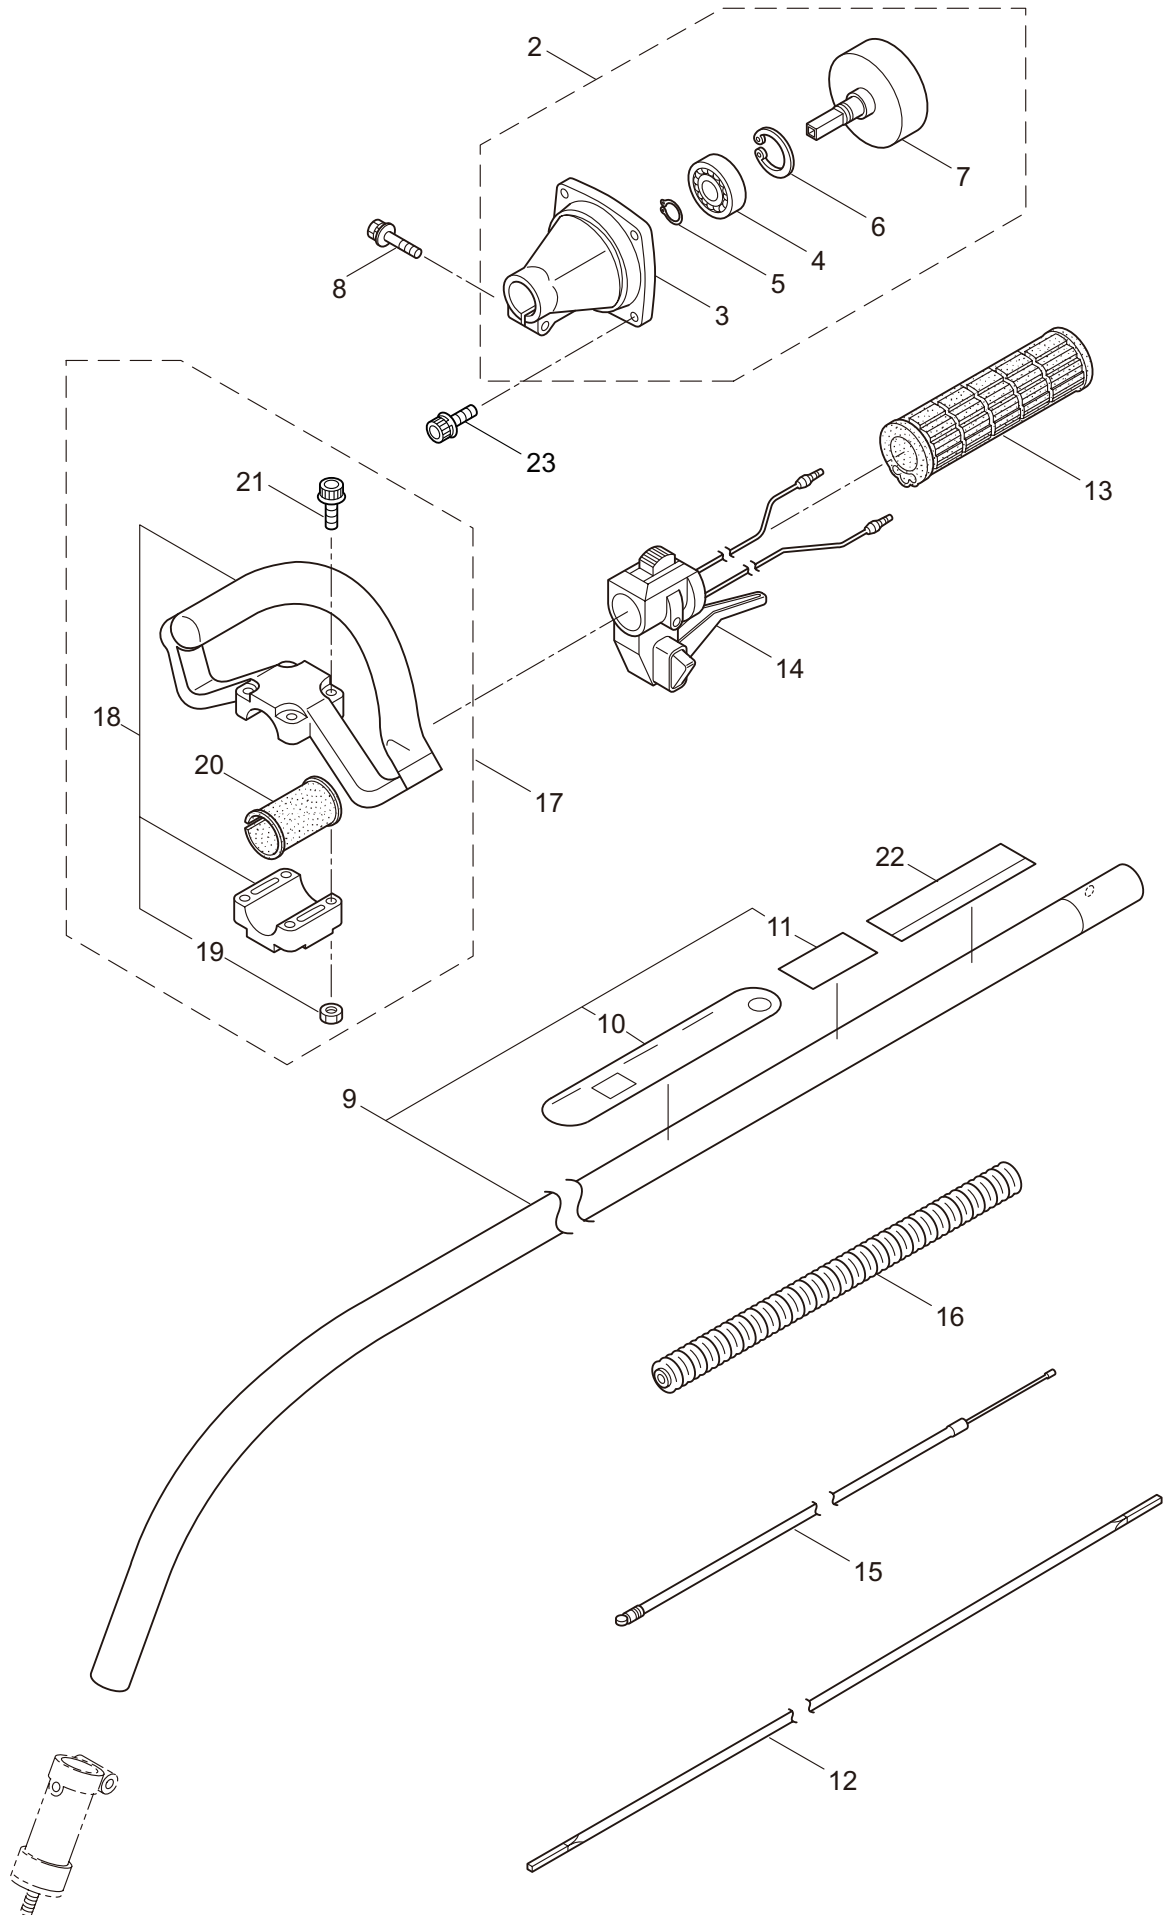

## CONTENTS

1. MAIN BODY .....	1 ~ 2
2. BEARING HEAD .....	3 ~ 4
3. ENGINE .....	5 ~ 8
4. CARBURETOR, FUEL TANK .....	9 ~ 12

2019. 12.

**MARUYAMA**

P/N 524909

1. B230C  
MAIN BODY

Ref. No.	Part No.	Part Name	Q'ty	Remarks
1-1	364848	B230C	1	
1-2	218868	Clutch Case Ass'y	1	Incl.3-7
1-3	218869	Clutch Case	1	
1-4	012649	Bearing	1	#6201ZZ
1-5	140273	Snap Ring	1	#12
1-6	016732	Snap Ring	1	#32
1-7	218492	Clutch Drum	1	
1-8	261246	Cap Screw	1	M5x25
1-9	220079	Driveshaft Tube Ass'y	1	Incl.10,11
1-10	221501	Label	1	Warning
1-11	223926	Label	1	Lubricate
1-12	215985	Driveshaft	1	
1-13	215995	Shaft Grip	1	
1-14	222902	Throttle Trigger	1	
1-15	213444	Throttle Cable	1	340L
1-16	213548	Plastic Tube	1	#10x200L
1-17	229597	Loop Handle Ass'y	1	Incl.18-21
1-18	222938	Loop Handle	1	Incl.19
1-19	126993	Nut	4	M5
1-20	216004	Packing	1	
1-21	215608	Cap Screw	4	M5x30x16
1-22	242055	Label	1	B230C
1-23	261250	Cap Screw	4	M5x20

2. B230C  
BEARING HEAD

Ref. No.	Part No.	Part Name	Q'ty	Remarks
2-1	215986	Bearing Head Ass'y	1	Incl.2-8
2-2	215987	Case,Bearing	1	
2-3	215988	Attaching Shaft	1	
2-4	215989	Bearing	2	#608DD
2-5	215990	Spacer	1	
2-6	215991	Washer	1	
2-7	126232	Spring Washer	1	M8
2-8	215992	Attaching Shaft Adapter	1	
2-9	261246	Cap Screw	1	M5x25
2-10	215993	Cap Screw	1	M5x10
2-11	229598	Safety Cover Ass'y	1	Incl.12-18
2-12	215999	Guard	1	
2-13	216000	String Cutter	1	
2-14	285632	Bolt	2	M5x16
2-15	089901	Spring Washer	2	M5
2-16	081027	Nut	2	M5
2-17	216863	Cap Screw	1	M6x40
2-18	081030	Nut	1	M6
2-19	210418	Box Spanner	1	13x19x(+)
2-20	219431	Wrench	1	3mm
2-21	219432	Wrench	1	4mm
2-22	219433	Wrench	1	5mm
2-23	840418	Semi-Auto Head (R),4	1	
2-24	242056	Instruction Manual	1	B230C