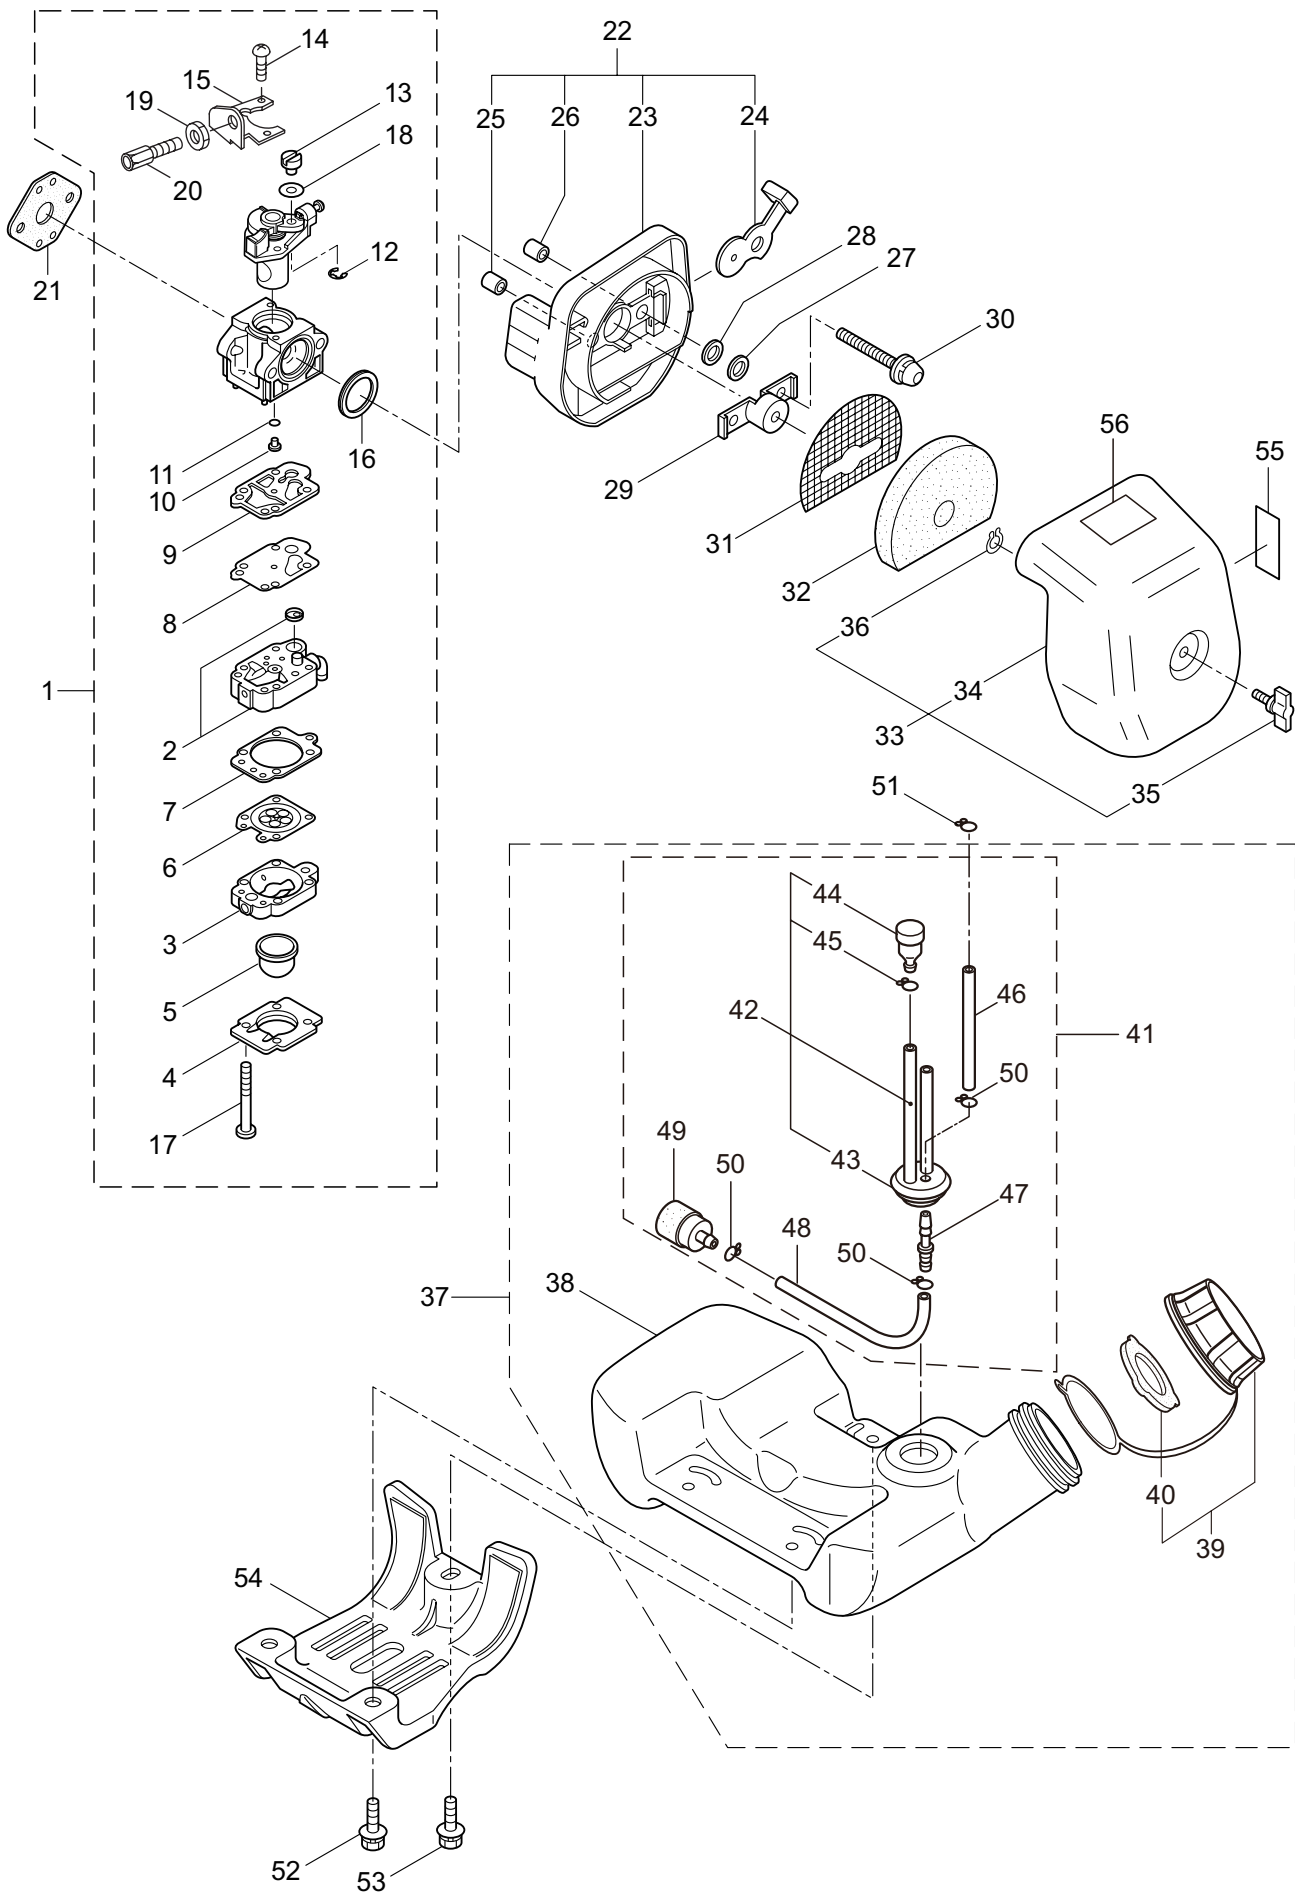

4. B230C
CARBURETOR, FUEL TANK

Ref. No.	Part No.	Part Name	Q'ty	Remarks
4-1	286703	Carburetor Ass'y	1	Incl.2-20 New gasket required
4-2	264155	Pump Body	1	
4-3	262991	Purge Body	1	
4-4	262992	Cover Plate	1	
4-5	261874	Primer Bulb	1	
4-6	283905	Diaphragm, Meterring	1	
4-7	262993	Gasket	1	
4-8	262994	Diaphragm,Fuel Pump	1	
4-9	282576	Gasket	1	
4-10	281487	Main Jet	1	#37
4-11	261871	O-Ring	1	
4-12	261876	E-Ring	1	
4-13	261658	Swivel	1	
4-14	261875	Screw	2	
4-15	264677	Bracket	1	
4-16	261657	Packing	1	
4-17	262996	Screw	4	
4-18	264678	Washer	1	
4-19	261878	Nut	1	
4-20	263994	Adapter	1	
4-21	261864	Gasket	1	
4-22	268055	Air Filter Case Ass'y	1	Incl.23-26
4-23	268056	Air Filter Case	1	
4-24	268057	Valve	1	
4-25	268157	Sleeve	1	5.5x7.1x6L
4-26	268412	Sleeve	1	5.2x7.1x6.4L
4-27	263345	Packing	1	7.2x11xt1.3
4-28	263942	Washer	1	7.2x12xt0.15
4-29	263815	Stay	1	
4-30	264016	Cap Screw	2	M5x60
4-31	265026	Screen	1	
4-32	265027	Foam Element	1	
4-33	268058	Air Filter Cover Ass'y	1	Incl.34-36
4-34	268059	Air Filter Cover	1	
4-35	281438	Knob	1	
4-36	261734	Snap Ring	1	#5
4-37	246590	Fuel Tank Ass'y	1	Incl.38-50
4-38	285048	Fuel Tank	1	
4-39	289046	Tank Cap Ass'y	1	Incl.40
4-40	287058	Gasket	1	
4-41	289031	Fuel Pipe Pick-up Ass'y	1	Incl.42-50
4-42	289032	Fuel Pipe Ass'y	1	Incl.43-45
4-43	268065	Grommet	1	
4-44	261590	Breather	1	
4-45	261117	Clip	1