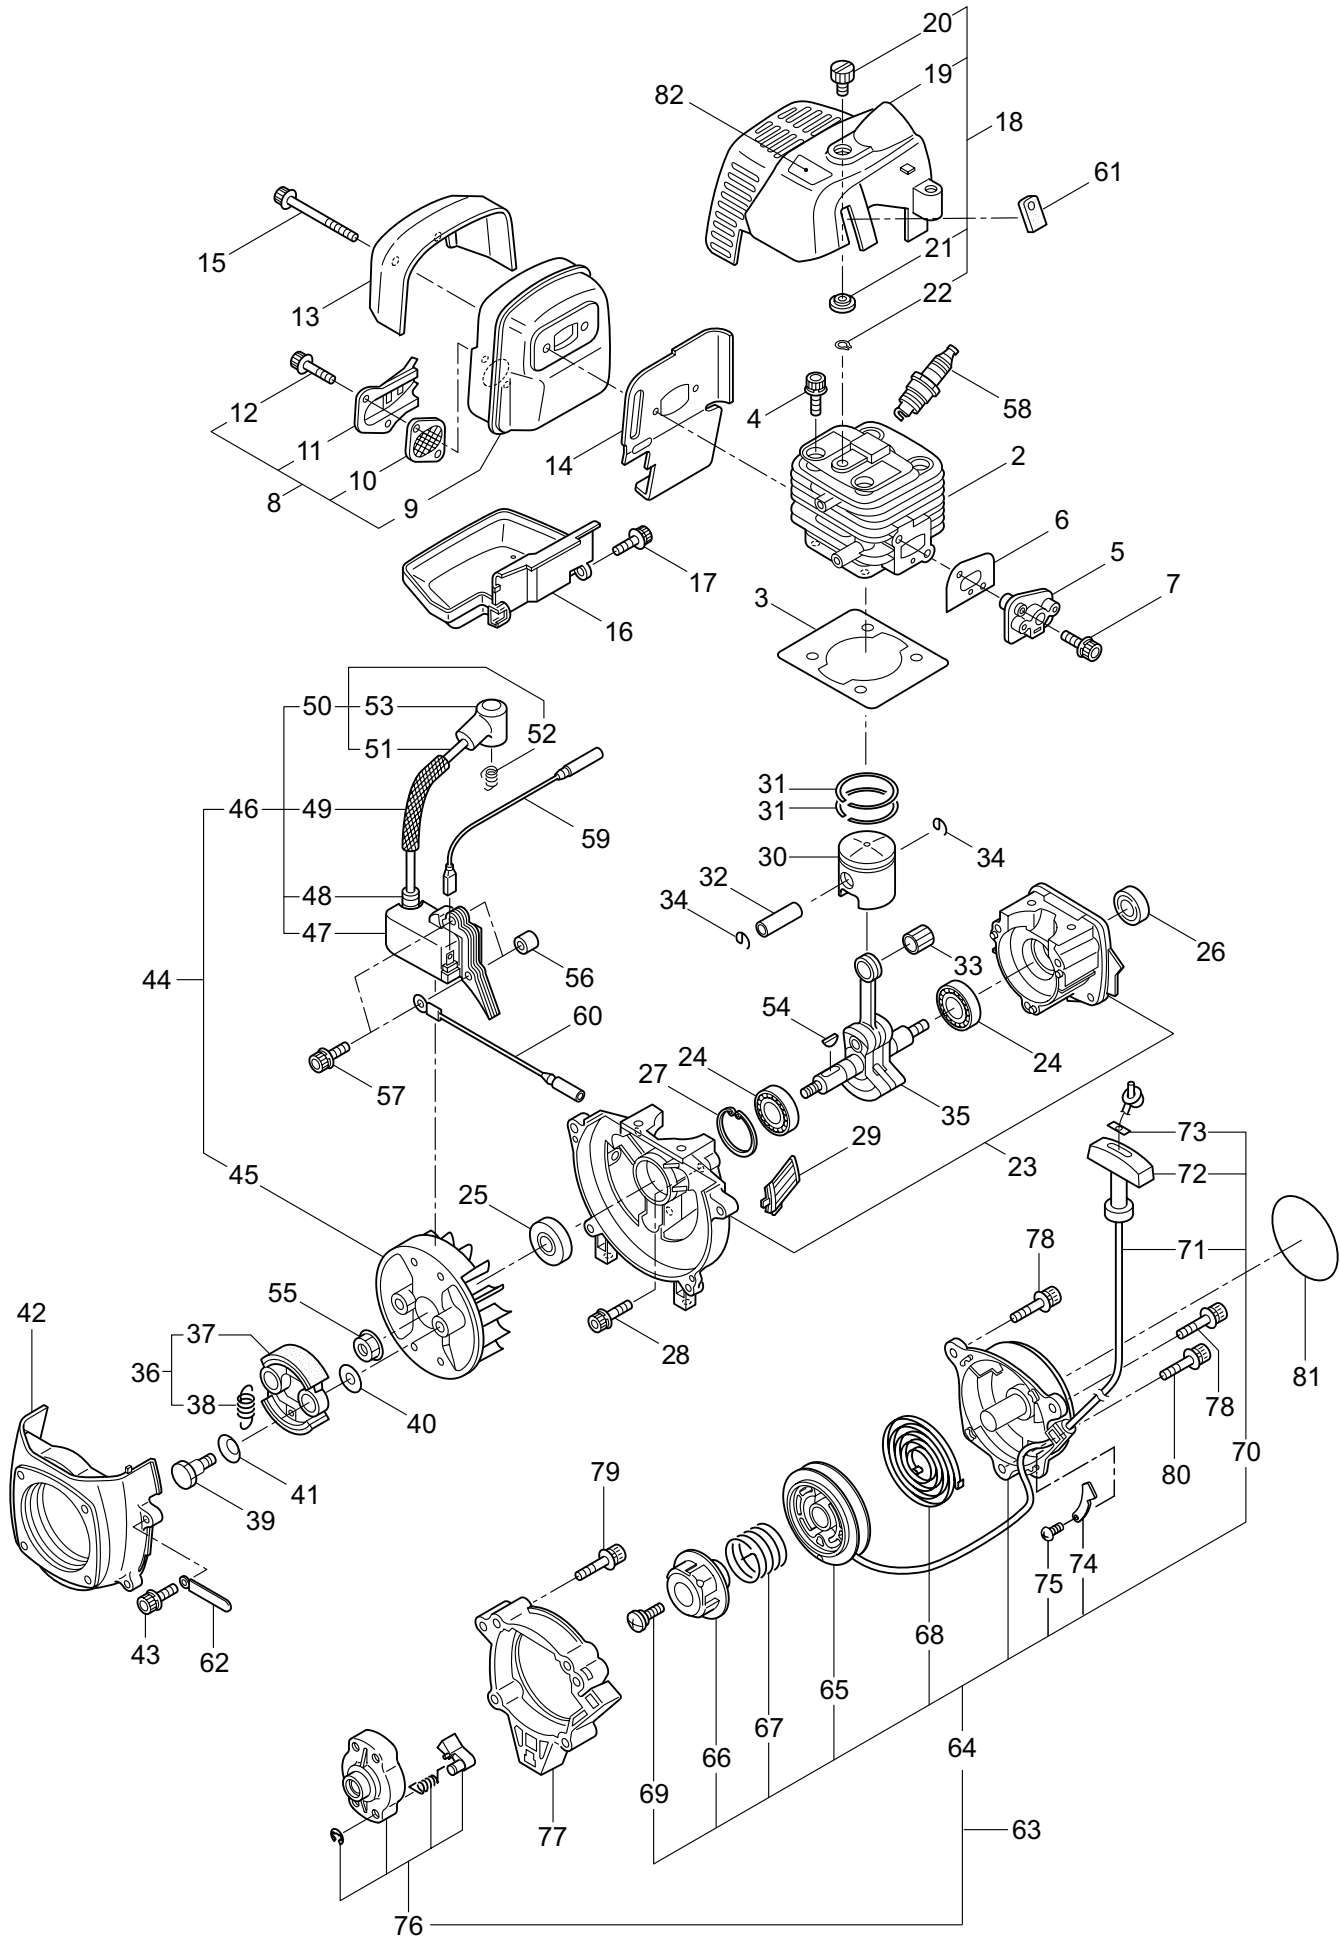

3. B27L ENGINE

Ref. No.	Part No.	Part Name	Q'ty	Remarks
3-1	859190	Engine	1	CE260/26
3-2	283734	Cylinder	1	
3-3	283783	Gasket	1	
3-4	261250	Cap Screw	4	M5x20
3-5	269144	Insulator	1	New gasket required
3-6	267049	Gasket	1	
3-7	265924	Cap Screw	2	M5x25
3-8	282208	Muffler Ass'y	1	Incl.9-12
3-9	282209	Muffler Comp	1	
3-10	267056	Spark Arrester	1	
3-11	268171	Muffler Tail	1	
3-12	265107	Cap Screw	2	M4x10
3-13	284071	Holder	1	
3-14	283940	Gasket	1	
3-15	266402	Cap Screw	2	M5x55
3-16	281435	Under Cover	1	
3-17	267191	Cap Screw	1	M5x16
3-18	281742	Top Cover Ass'y	1	Incl.19-22
3-19	281434	Top Cover	1	
3-20	261018	Knob	1	
3-21	261020	Spacer	1	
3-22	261734	Snap Ring	1	#5
3-23	289582	Crankcase	1	
3-24	280488	Bearing	2	PPL 6001
3-25	261492	Oil Seal	1	ISCD12287
3-26	261386	Oil Seal	1	ISCD12227
3-27	055185	Snap Ring	1	H28
3-28	261612	Cap Screw	3	M5x30
3-29	281442	Screen	1	
3-30	272809	Piston	1	
3-31	261496	Piston Ring	2	(2)Required
3-32	261497	Piston Pin	1	
3-33	261037	Bearing,Needle	1	KBK8x11x11.8x1
3-34	261576	Clip,Piston	2	
3-35	265197	Crankshaft/Conn.Rod Ass'y	1	
3-36	267327	Clutch Ass'y	1	Incl.37,38
3-37	267342	Clutch Shoe	2	(2)required
3-38	267345	Spring,Clutch	1	
3-39	264505	Bolt	2	
3-40	261189	Washer	2	6x16.5x1.2
3-41	261777	Wave Washer	2	
3-42	281433	Fan Cover	1	
3-43	261250	Cap Screw	4	M5x20
3-44	283729	Magneto Ass'y	1	Incl.45-53
3-45	268253	Rotor/Fan	1