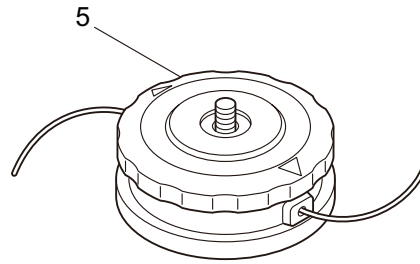

5. B27L
ACCESSORIES

Ref. No.	Part No.	Part Name	Q'ty	Remarks
5-1	210418	Box Spanner	1	13x19x(+)
5-2	219431	Wrench	1	3mm
5-3	219432	Wrench	1	4mm
5-4	232025	Instruction Manual	1	
5-5	241308	Semi-Auto Head	1