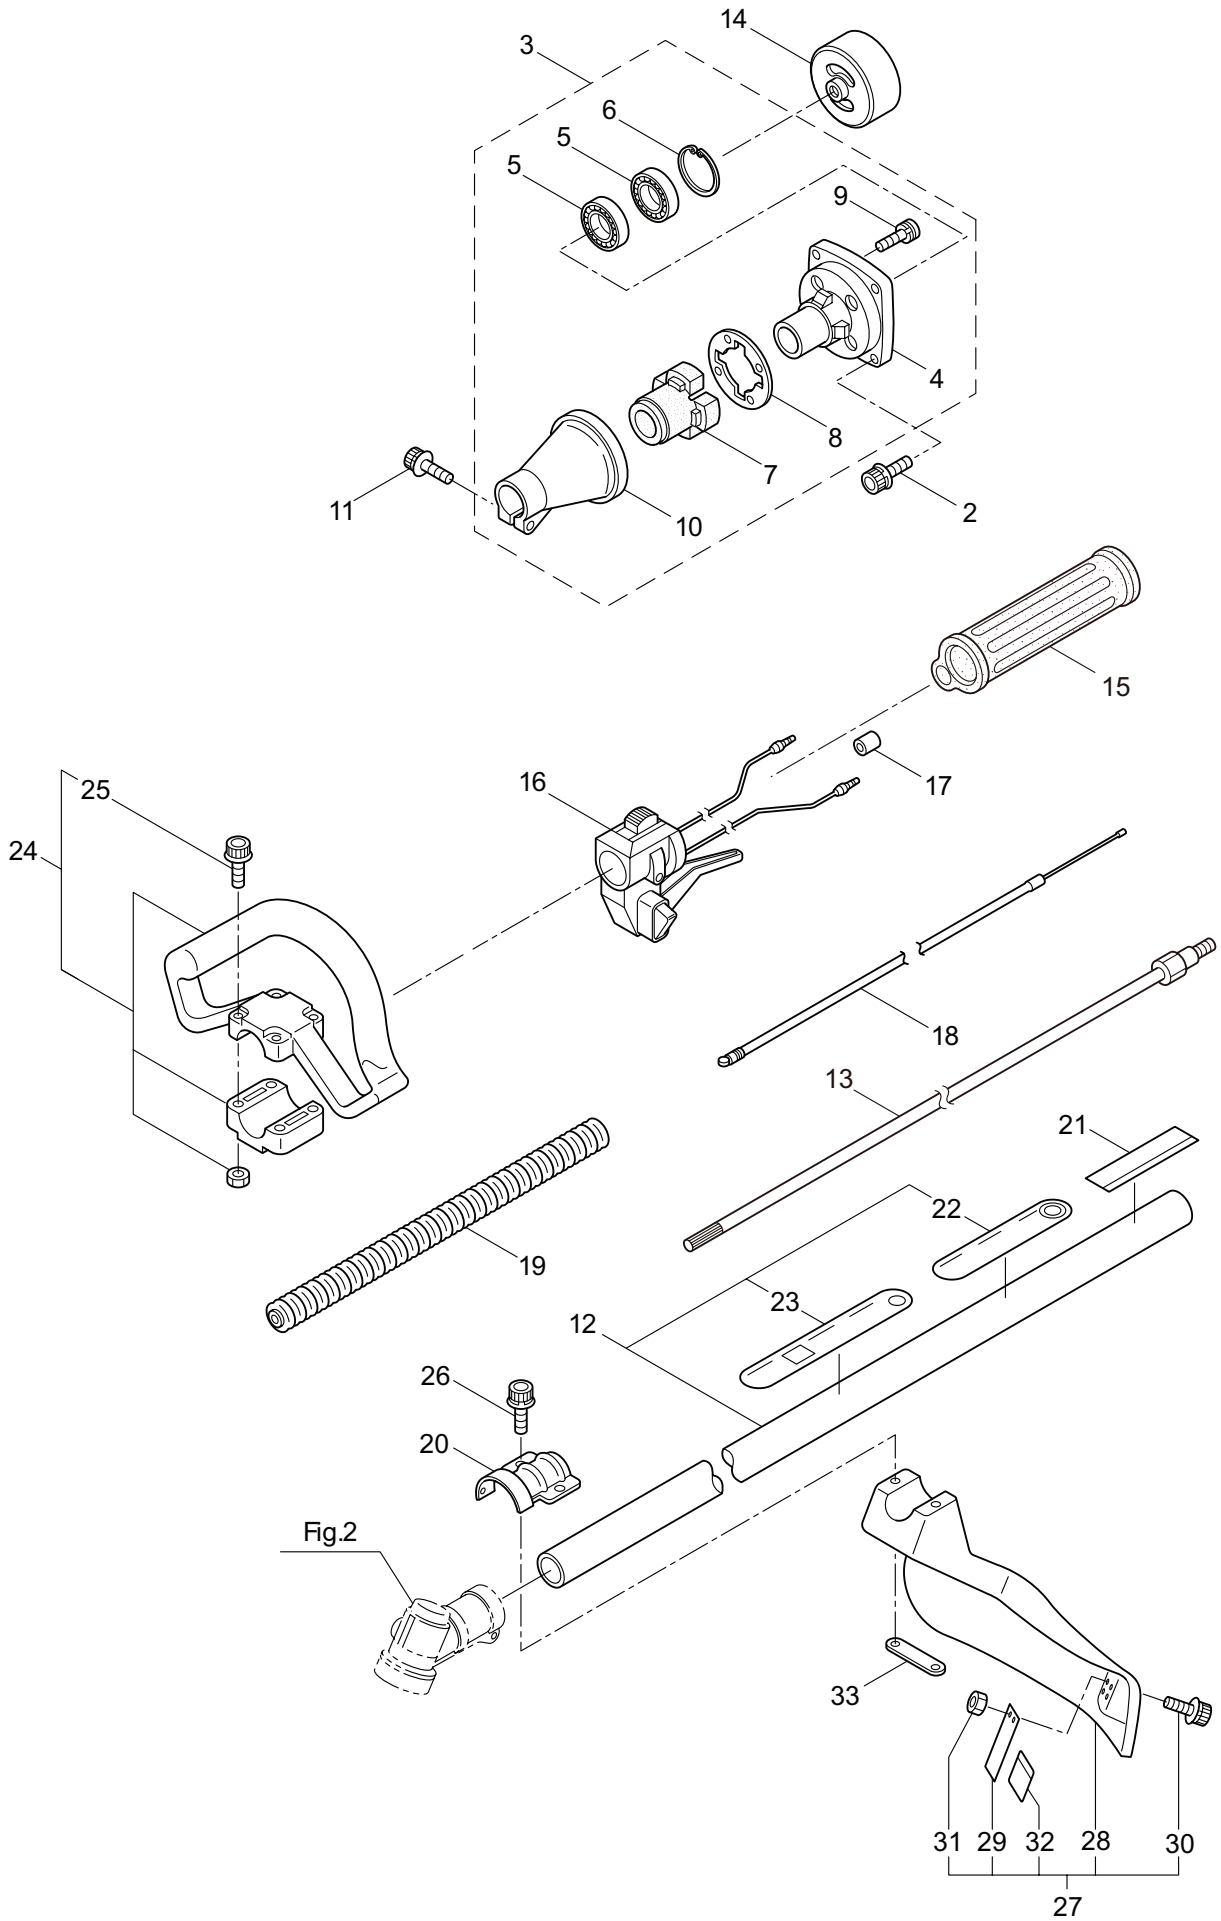

PARTS LIST

B27L

CONTENTS

1. MAIN BODY	1 ~ 2
2. GEARCASE.....	3 ~ 4
3. ENGINE	5 ~ 8
4. CARBURETOR, FUEL TANK	9 ~ 12
5. ACCESSORIES	13 ~ 14

2019. 01.

P/N 523524-1

1. B27L
MAIN BODY

Ref. No.	Part No.	Part Name	Q'ty	Remarks
1-1	364160	B27L(MUS)	1	
1-2	261250	Cap Screw	4	M5x20
1-3	215512	Clutch Case Ass'y	1	Incl.4-10
1-4	214592	Bearing Case	1	
1-5	214161	Bearing	2	#6000ZZ
1-6	054676	Snap Ring	1	#26
1-7	560309	Buffer	1	
1-8	214163	Washer	1	
1-9	092033	Screw	4	M5x15
1-10	214593	Driveshaft Tube Adapter	1	
1-11	261246	Cap Screw	1	M5x25
1-12	220078	Driveshaft Tube Ass'y	1	Incl.22,23
1-13	219268	Driveshaft Ass'y	1	
1-14	054677	Clutch Drum	1	
1-15	215532	Shaft Grip	1	
1-16	221465	Throttle Trigger	1	
1-17	214083	Outer Guide	1	
1-18	213444	Throttle Cable	1	340L
1-19	213548	Plastic Tube	1	#10x200L
1-20	225962	Bracket	1	
1-21	234667	Label	1	B27L
1-22	221501	Label	1	Warning
1-23	221502	Label	1	Caution
1-24	227816	Loop Handle Ass'y	1	Incl.25
1-25	215608	Cap Screw	4	M5x30x16
1-26	261612	Cap Screw	2	M5x30
1-27	226300	Safety Cover Ass'y	1	Incl.28-32
1-28	225961	Safety Cover	1	
1-29	231493	String Cutter	1	
1-30	227817	Bolt	2	M5x12
1-31	081027	Nut	2	M5
1-32	212972	String Cutter Cover	1	
1-33	225963	Threaded Bracket	1	

2. B27L
GEARCASE

Ref. No.	Part No.	Part Name	Q'ty	Remarks
2-1	225959	Gearcase Ass'y	1	Incl.2-15
2-2	225960	Gearcase	1	
2-3	234109	Bolt	1	M8x8
2-4	261246	Cap Screw	1	M5x25
2-5	210554	Bearing	1	#608
2-6	227106	Gear Set	1	
2-7	215762	Blade Shaft	1	
2-8	212999	Bearing	1	#6001 2RK
2-9	055185	Snap Ring	1	H28
2-10	210560	Bearing	1	#609
2-11	140268	Bearing	1	#609Z
2-12	228477	Snap Ring	1	#9
2-13	140270	Snap Ring	1	#24
2-14	222890	Boss Adapter	1	
2-15	221998	Bolt	1	M8x12,Counterclockwise
2-16	261233	Cap Screw	1	M5x12