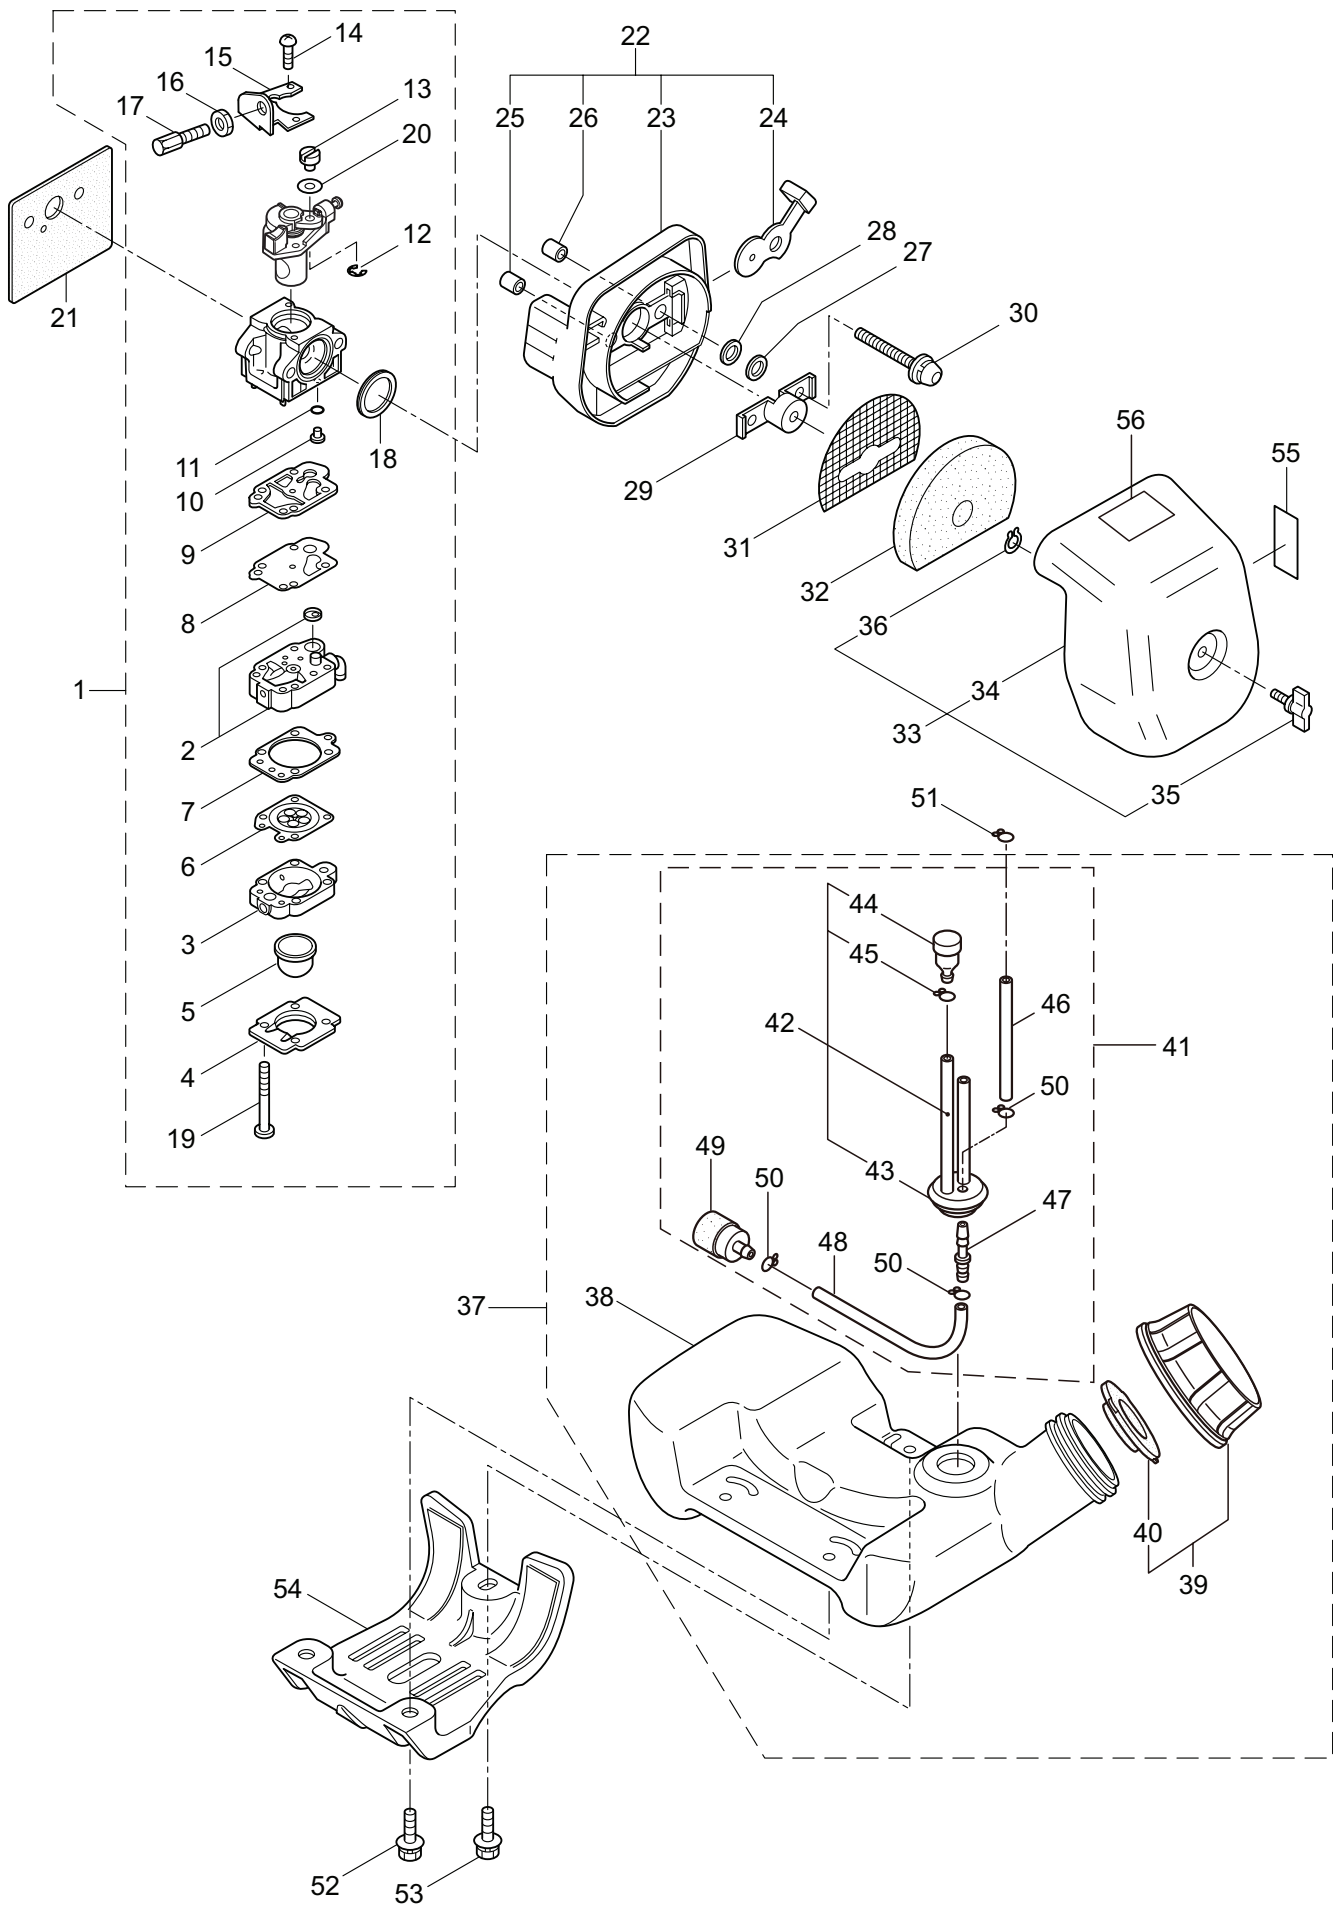

4. B27L
CARBURETOR, FUEL TANK

Ref. No.	Part No.	Part Name	Q'ty	Remarks
4-46	289028	Pipe A	1	3x5x53L
4-47	288921	Joint	1	
4-48	289033	Pipe	1	3x5x100L
4-49	264653	Filter Ass'y	1	
4-50	261117	Clip	3	
4-51	261117	Clip	1	
4-52	281714	Cap Screw	2	M5x20
4-53	281715	Cap Screw	1	M5x20
4-54	281441	Stand	1	
4-55	261352	Label	1	Choke
4-56	285188	Label	1