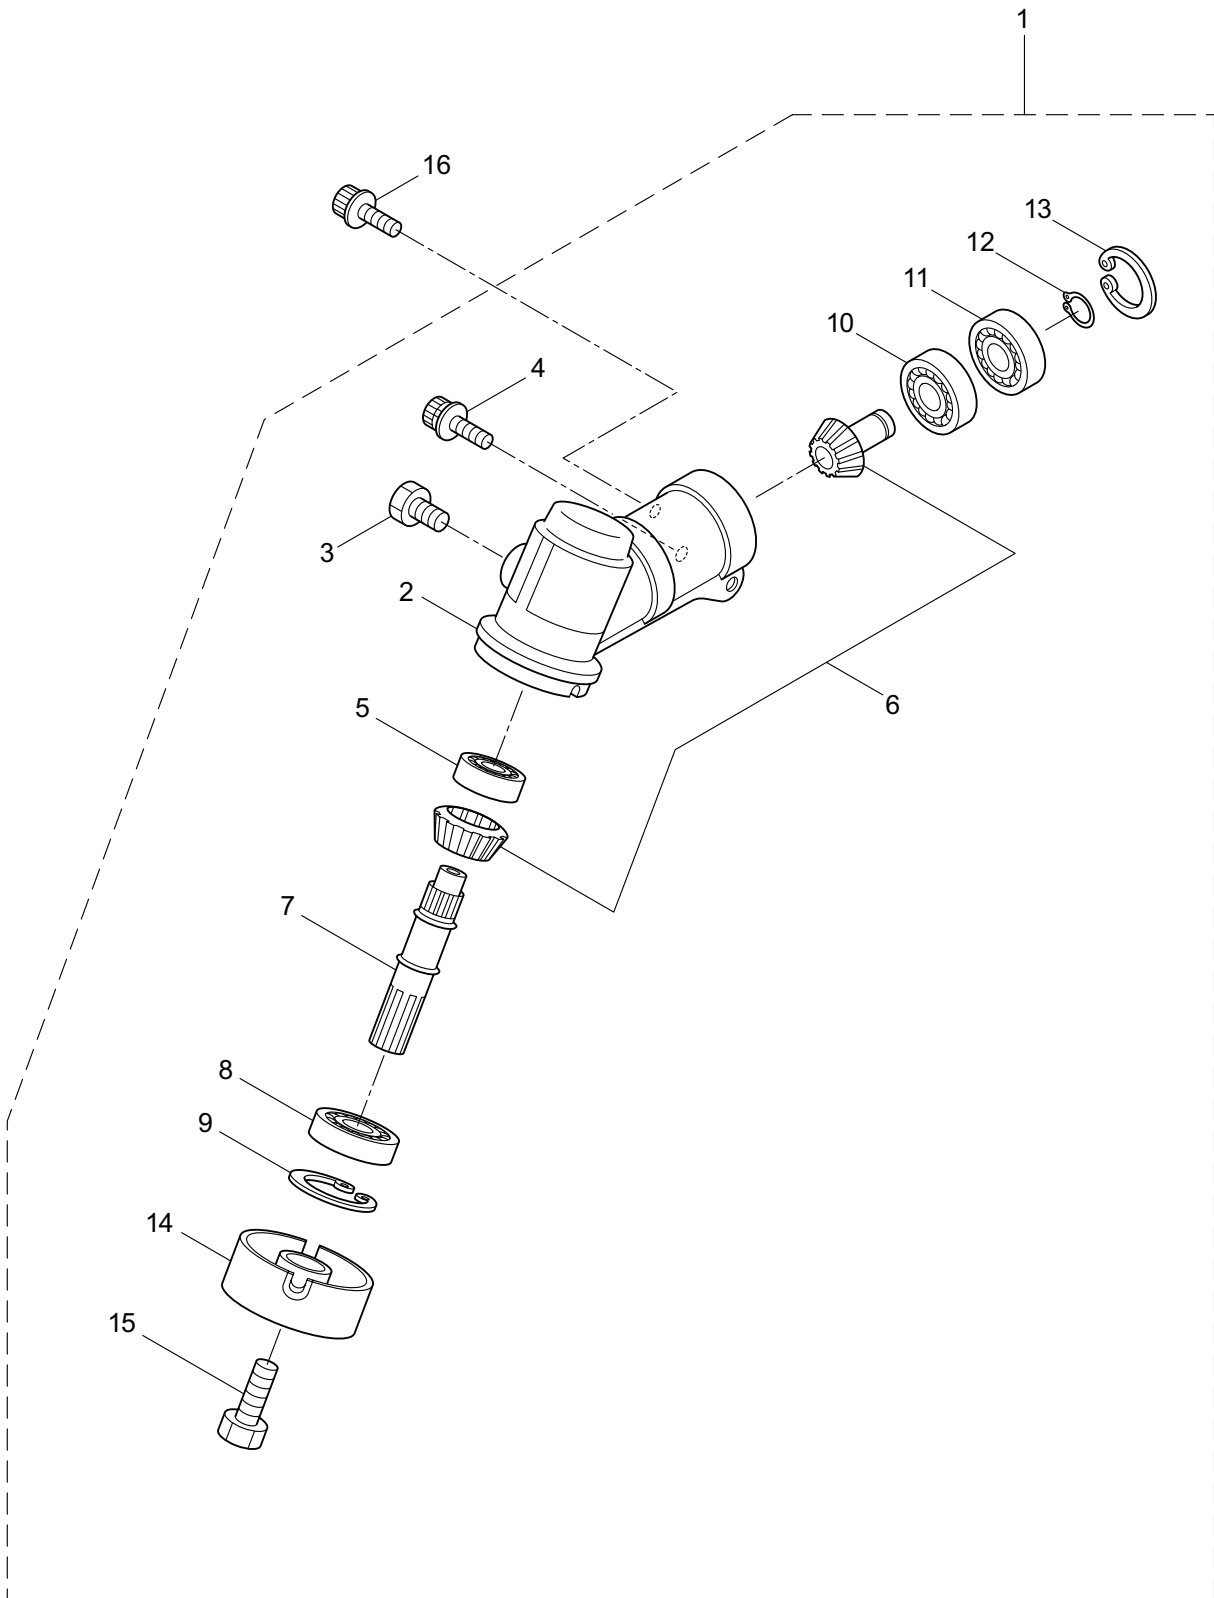

PARTS LIST

B27L

CONTENTS

1. MAIN BODY	1 ~ 2
2. GEARCASE.....	3 ~ 4
3. ENGINE	5 ~ 8
4. CARBURETOR, FUEL TANK	9 ~ 12
5. ACCESSORIES	13 ~ 14

2019. 01.

P/N 523524-1

1. B27L
MAIN BODY

Ref. No.	Part No.	Part Name	Q'ty	Remarks
1-1	364160	B27L(MUS)	1	
1-2	261250	Cap Screw	4	M5x20
1-3	215512	Clutch Case Ass'y	1	Incl.4-10
1-4	214592	Bearing Case	1	
1-5	214161	Bearing	2	#6000ZZ
1-6	054676	Snap Ring	1	#26
1-7	560309	Buffer	1	
1-8	214163	Washer	1	
1-9	092033	Screw	4	M5x15
1-10	214593	Driveshaft Tube Adapter	1	
1-11	261246	Cap Screw	1	M5x25
1-12	220078	Driveshaft Tube Ass'y	1	Incl.22,23
1-13	219268	Driveshaft Ass'y	1	
1-14	054677	Clutch Drum	1	
1-15	215532	Shaft Grip	1	
1-16	221465	Throttle Trigger	1	
1-17	214083	Outer Guide	1	
1-18	213444	Throttle Cable	1	340L
1-19	213548	Plastic Tube	1	#10x200L
1-20	225962	Bracket	1	
1-21	234667	Label	1	B27L
1-22	221501	Label	1	Warning
1-23	221502	Label	1	Caution
1-24	227816	Loop Handle Ass'y	1	Incl.25
1-25	215608	Cap Screw	4	M5x30x16
1-26	261612	Cap Screw	2	M5x30
1-27	226300	Safety Cover Ass'y	1	Incl.28-32
1-28	225961	Safety Cover	1	
1-29	231493	String Cutter	1	
1-30	227817	Bolt	2	M5x12
1-31	081027	Nut	2	M5
1-32	212972	String Cutter Cover	1	
1-33	225963	Threaded Bracket	1	

2. B27L
GEARCASE

Ref. No.	Part No.	Part Name	Q'ty	Remarks
2-1	225959	Gearcase Ass'y	1	Incl.2-15
2-2	225960	Gearcase	1	
2-3	234109	Bolt	1	M8x8
2-4	261246	Cap Screw	1	M5x25
2-5	210554	Bearing	1	#608
2-6	227106	Gear Set	1	
2-7	215762	Blade Shaft	1	
2-8	212999	Bearing	1	#6001 2RK
2-9	055185	Snap Ring	1	H28
2-10	210560	Bearing	1	#609
2-11	140268	Bearing	1	#609Z
2-12	228477	Snap Ring	1	#9
2-13	140270	Snap Ring	1	#24
2-14	222890	Boss Adapter	1	
2-15	221998	Bolt	1	M8x12,Counterclockwise
2-16	261233	Cap Screw	1	M5x12