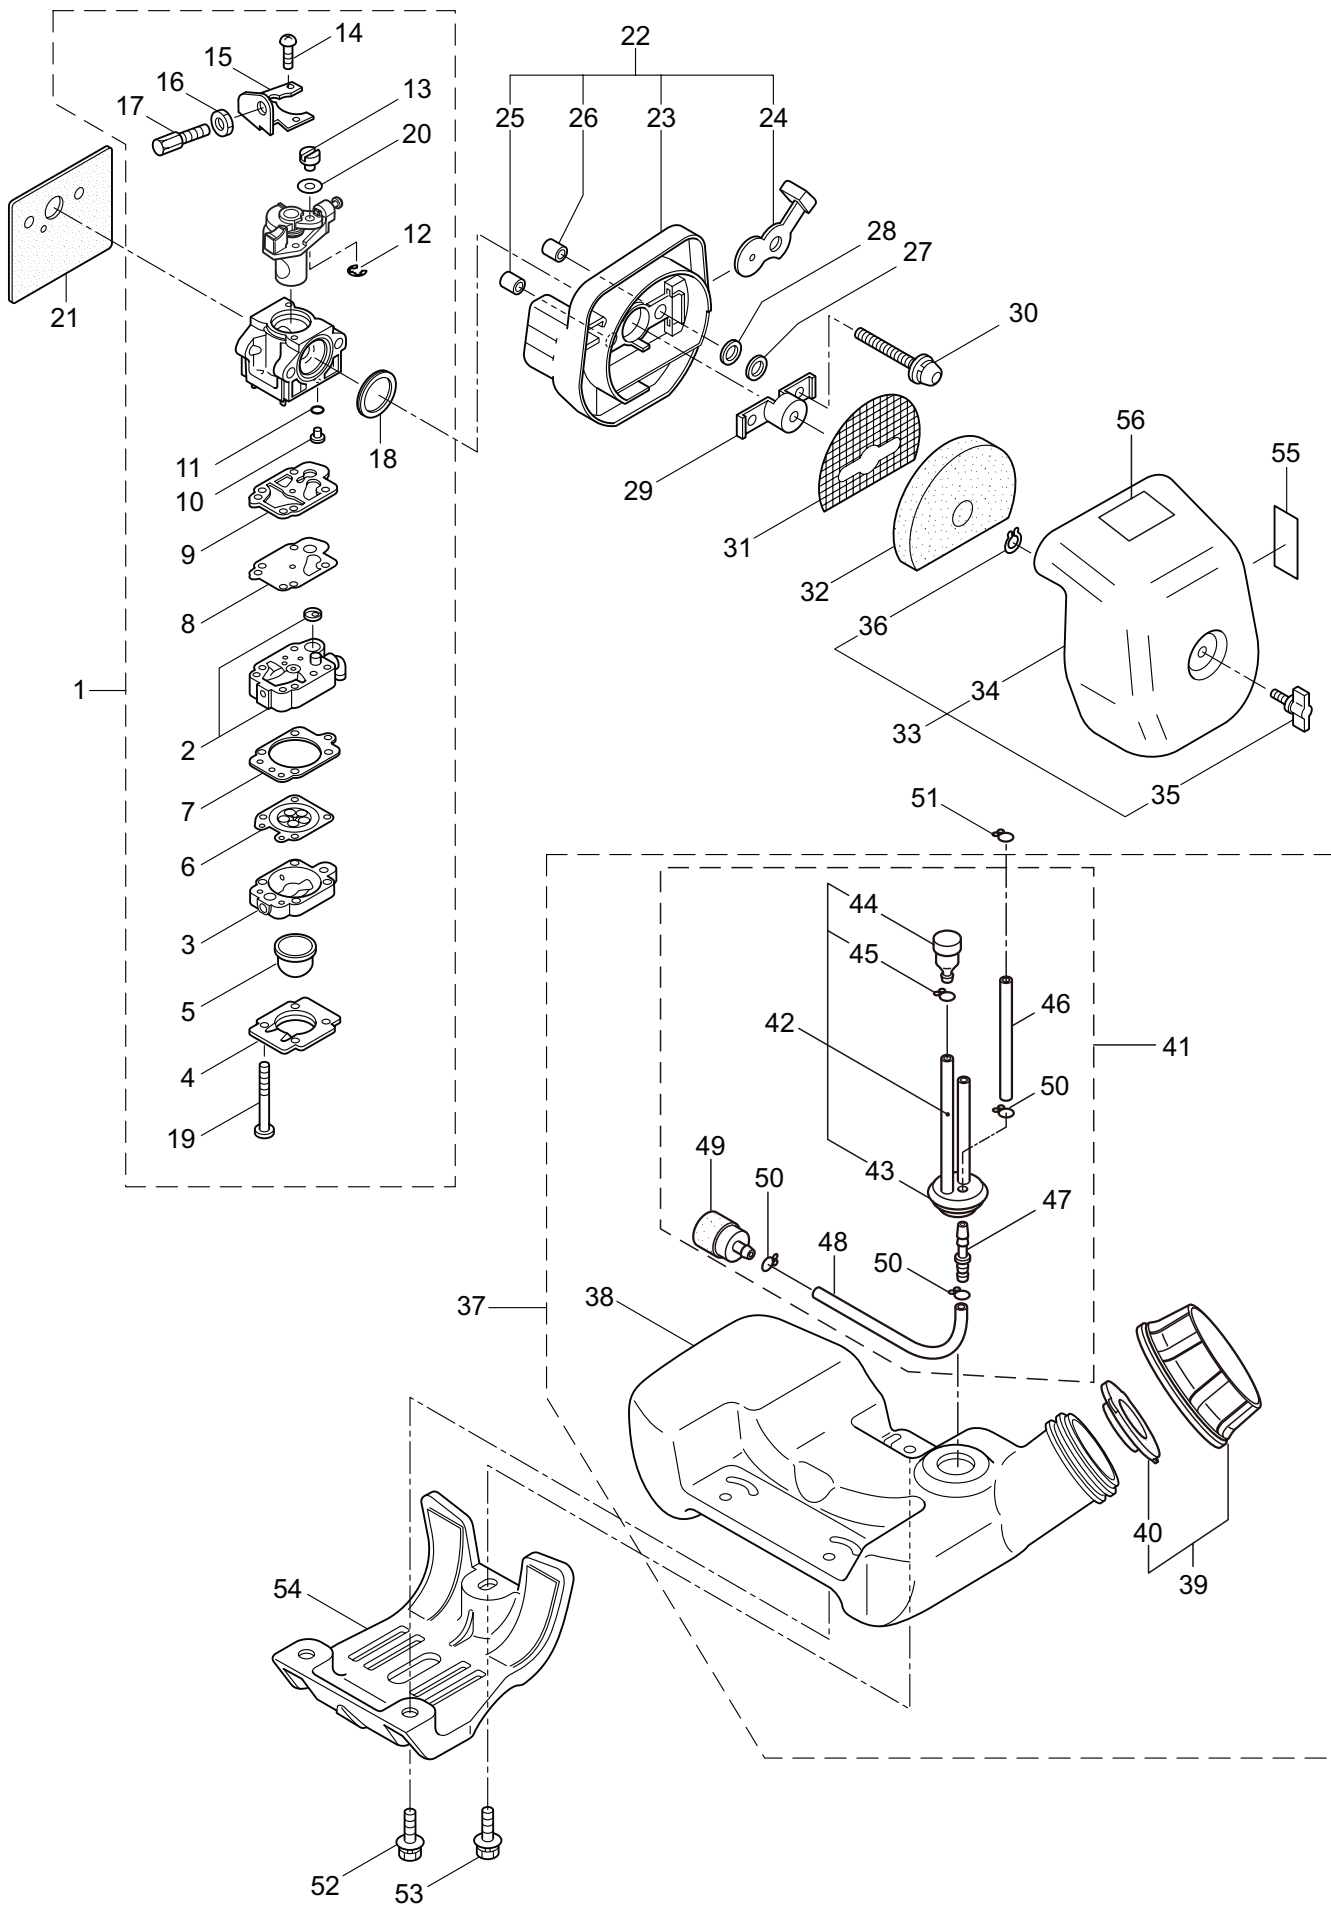

4. B27L
CARBURETOR, FUEL TANK

Ref. No.	Part No.	Part Name	Q'ty	Remarks
4-1	283898	Carburetor Ass'y	1	Incl.2-20 New gasket required
4-2	264155	Pump Body	1	
4-3	262991	Purge Body	1	
4-4	262992	Cover Plate	1	
4-5	261874	Primer Bulb	1	
4-6	283905	Diaphragm, Meterring	1	
4-7	262993	Gasket	1	
4-8	262994	Diaphragm,Fuel Pump	1	
4-9	282576	Gasket	1	
4-10	281487	Main Jet	1	#37
4-11	261871	O-Ring	1	
4-12	261876	E-Ring	1	
4-13	261658	Swivel	1	
4-14	261875	Screw	2	
4-15	264677	Bracket	1	
4-16	261878	Nut	1	
4-17	263994	Adapter	1	
4-18	261657	Packing	1	
4-19	262996	Screw	4	
4-20	264678	Washer	1	
4-21	269762	Gasket	1	
4-22	268055	Air Filter Case Ass'y	1	Incl.23-26
4-23	268056	Air Filter Case	1	
4-24	268057	Valve	1	
4-25	268157	Sleeve	1	5.5x7.1x6L
4-26	268412	Sleeve	1	5.2x7.1x6.4L
4-27	263345	Packing	1	7.2x11xt1.3
4-28	263942	Washer	1	7.2x12xt0.15
4-29	263815	Stay	1	
4-30	264016	Cap Screw	2	M5x60
4-31	265026	Screen	1	
4-32	265027	Foam Element	1	
4-33	268058	Air Filter Cover Ass'y	1	Incl.34-36
4-34	268059	Air Filter Cover	1	
4-35	281438	Knob	1	
4-36	261734	Snap Ring	1	#5
4-37	289034	Fuel Tank Ass'y	1	Incl.38-50
4-38	284820	Fuel Tank	1	
4-39	289043	Fuel Tank Cap Ass'y	1	Incl.40
4-40	287058	Gasket	1	
4-41	289035	Fuel Pipe Pick-up Ass'y	1	Incl.42-50
4-42	289036	Fuel Pipe Ass'y	1	Incl.43-45
4-43	268065	Grommet	1	
4-44	261590	Breather	1	
4-45	261117	Clip	1