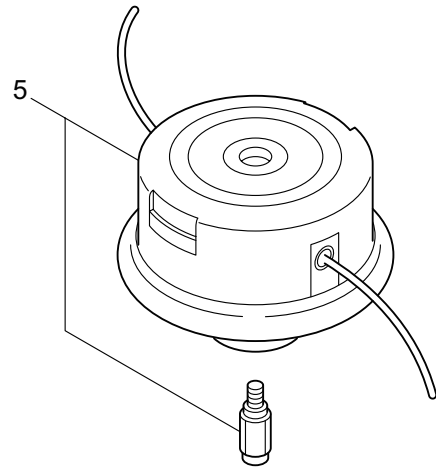

5. B30L
ACCESSORIES

Ref. No.	Part No.	Part Name	Q'ty	Remarks
5-1	210418	Box Spanner	1	13x19x(+)
5-2	219431	Wrench	1	3mm
5-3	219432	Wrench	1	4mm
5-4	232025	Instruction Manual	1	
5-5	840399	Semi-Auto Head(L)5	1