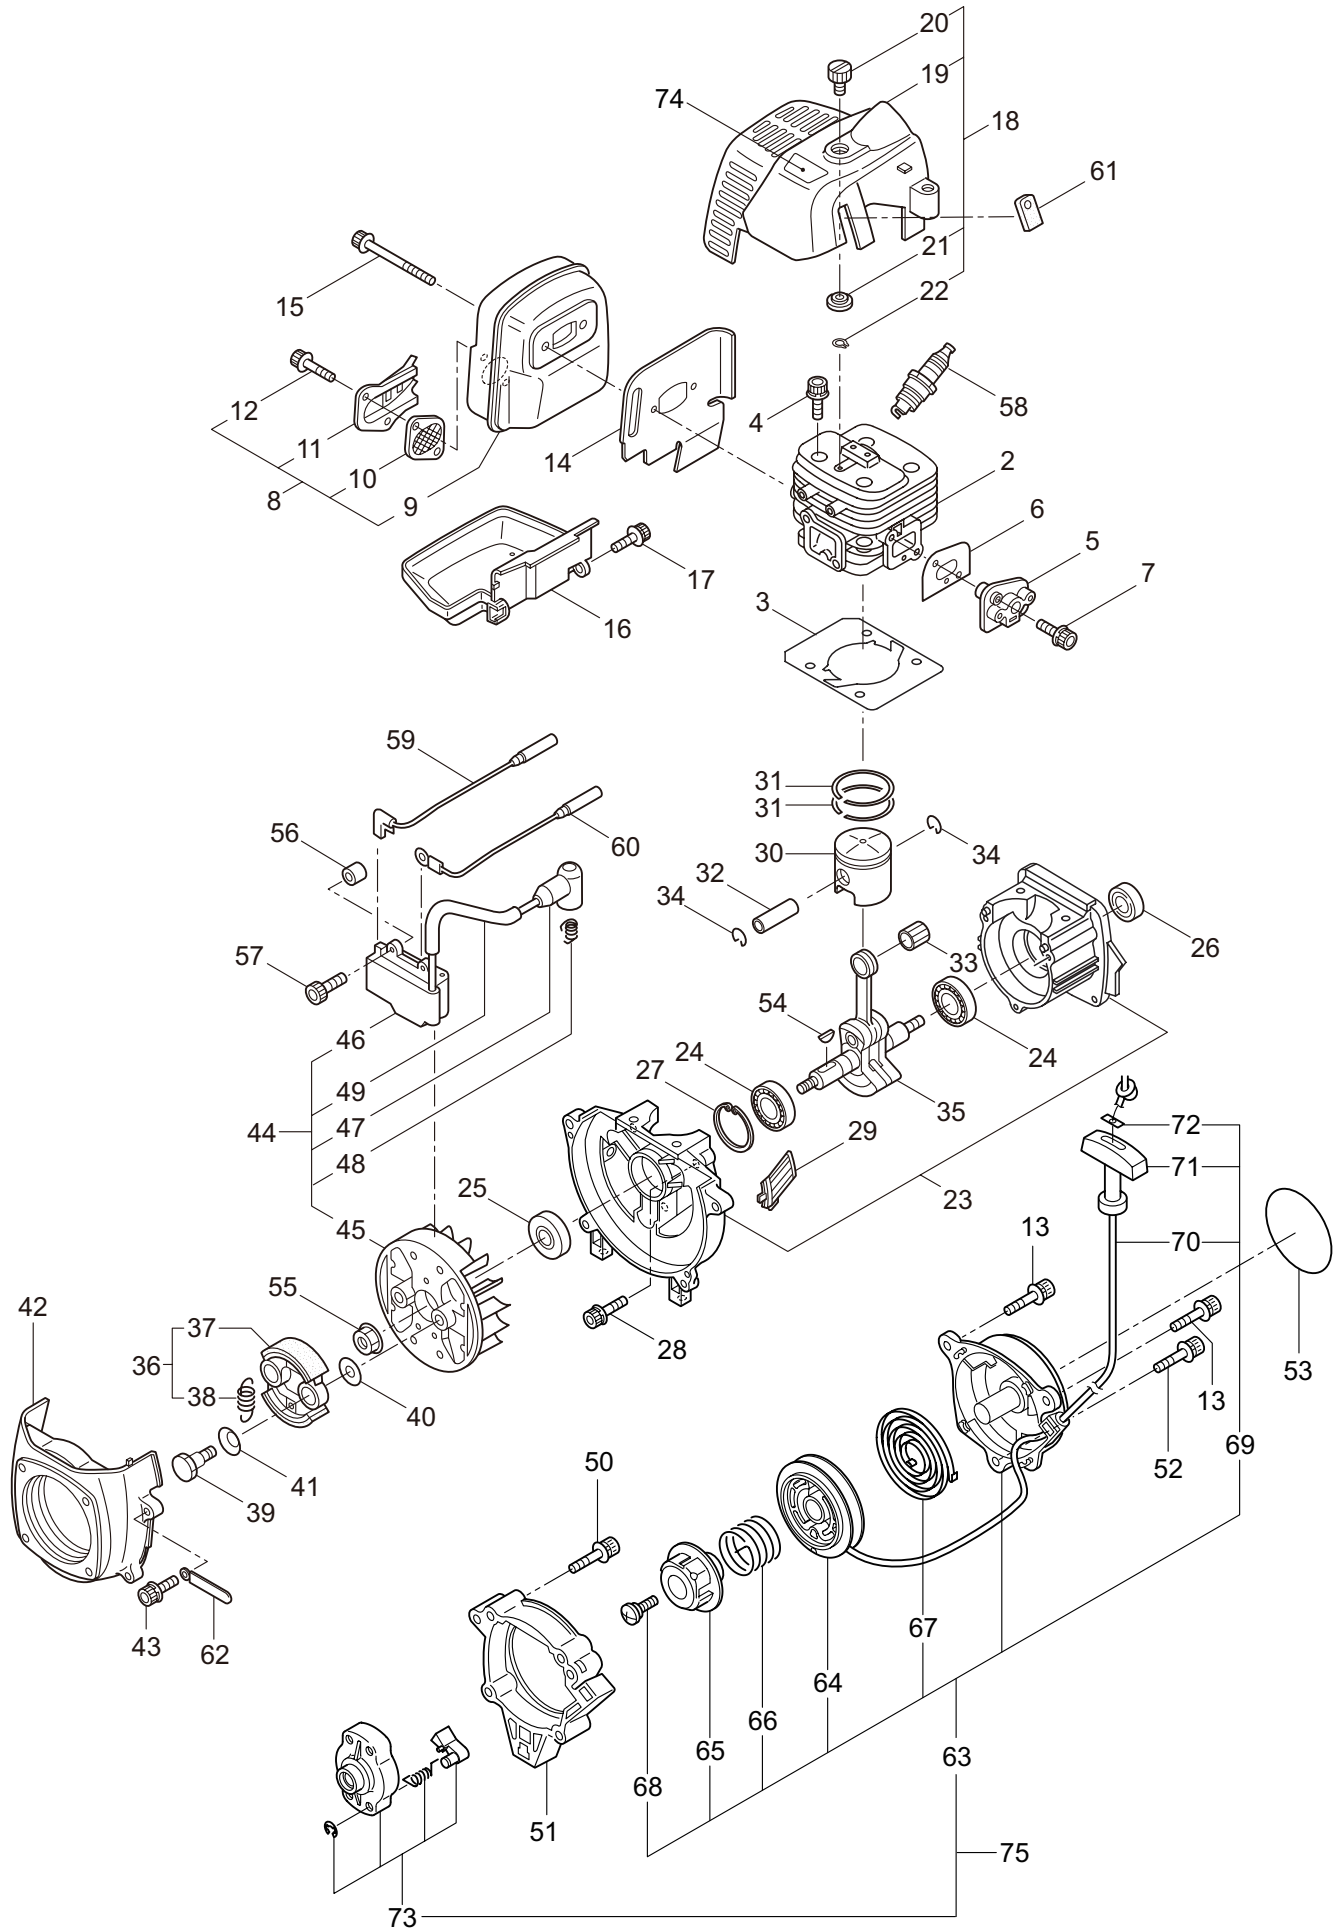

3. B30L ENGINE

Ref. No.	Part No.	Part Name	Q'ty	Remarks
3-46	281746	Ignition Coil Ass'y	1	Incl.47-49
3-47	269714	Plug Boot	1	
3-48	269715	Connector	1	
3-49	281756	Insulator	1	
3-50	265726	Cap Screw	4	M4x16
3-51	284698	Adapter Ass'y	1	
3-52	282096	Cap Screw	1	M4x16WSW
3-53	287381	Label	1	B30L/CER300
3-54	261076	Woodruff Key	1	3x10
3-55	261417	Nut,Rotor	1	M8
3-56	280381	Spacer	2	
3-57	261256	Cap Screw	2	M4x25
3-58	285982	Spark Plug	1	NGK BPM8Y
3-59	269722	Lead	1	
3-60	268044	Lead	1	
3-61	269189	Grommet	1	
3-62	264588	Clamp	1	
3-63	283477	Recoil Ass'y	1	Incl.64-72
3-64	283504	Reel	1	
3-65	283505	Cam Plate	1	
3-66	283506	Spring	1	
3-67	280931	Spiral Spring	1	
3-68	267213	Screw	1	
3-69	283578	Stater Rope Ass'y	1	Incl.70-72
3-70	283579	Stater Rope	1	
3-71	261725	Starter Grip	1	
3-72	283511	Rope Stopper	1	
3-73	283575	Starter Pawl Ass'y	1	
3-74	287382	Label	1	B30L
3-75	283476	Recoil Starter Ass'y	1	Incl.63-73