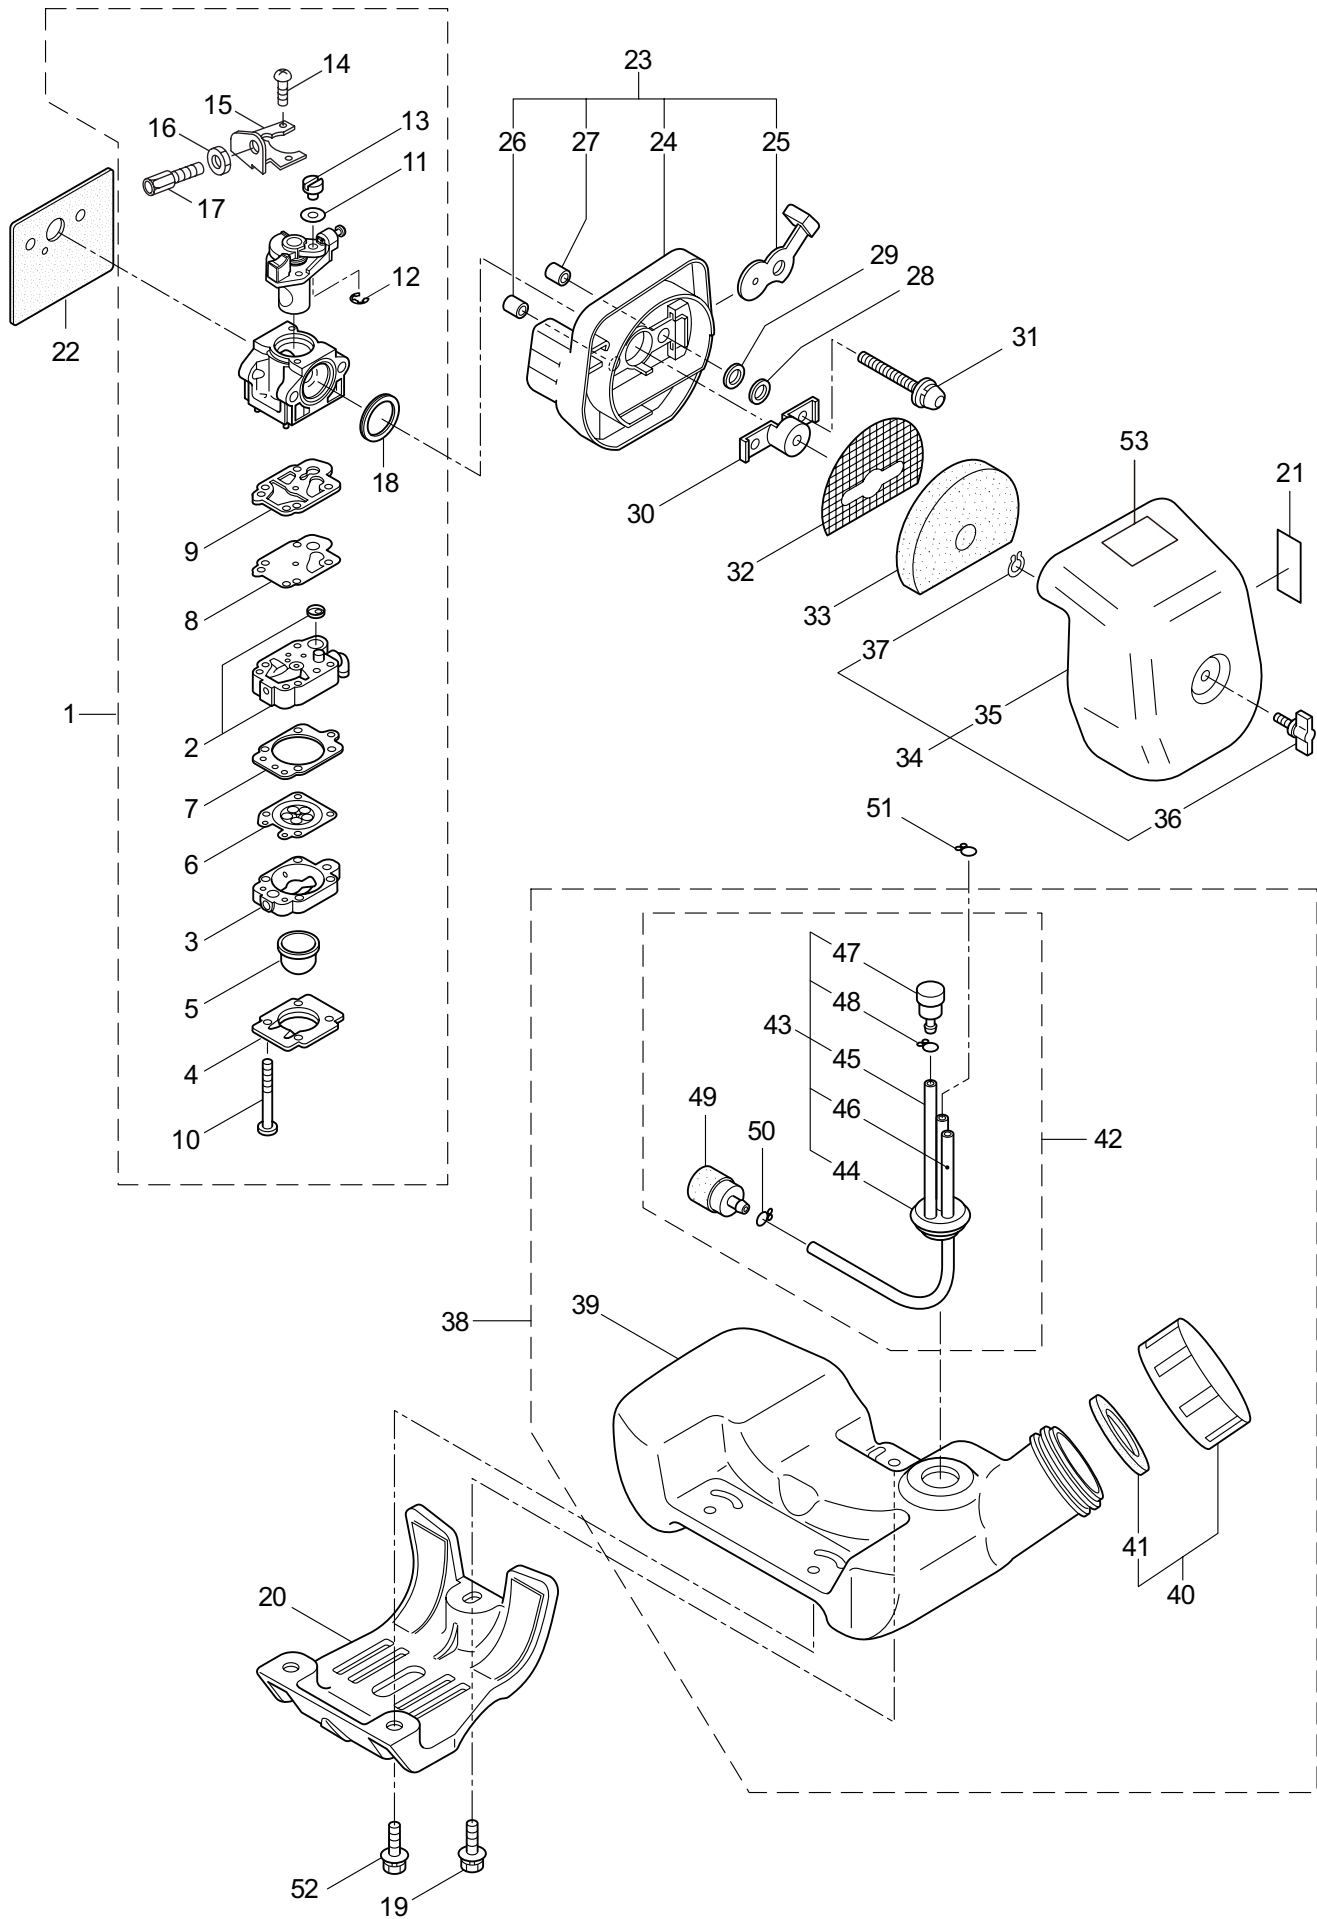

4. B30L
CARBURETOR, FUEL TANK

Ref. No.	Part No.	Part Name	Q'ty	Remarks
4-46	261690	Fuel Pipe	1	160L
4-47	261590	Breather	1	
4-48	261117	Clip	1	
4-49	264653	Filter Ass'y	1	
4-50	261117	Clip	1	
4-51	261117	Clip	1	
4-52	281714	Cap Screw	2	M5x20
4-53	285188	Label	1