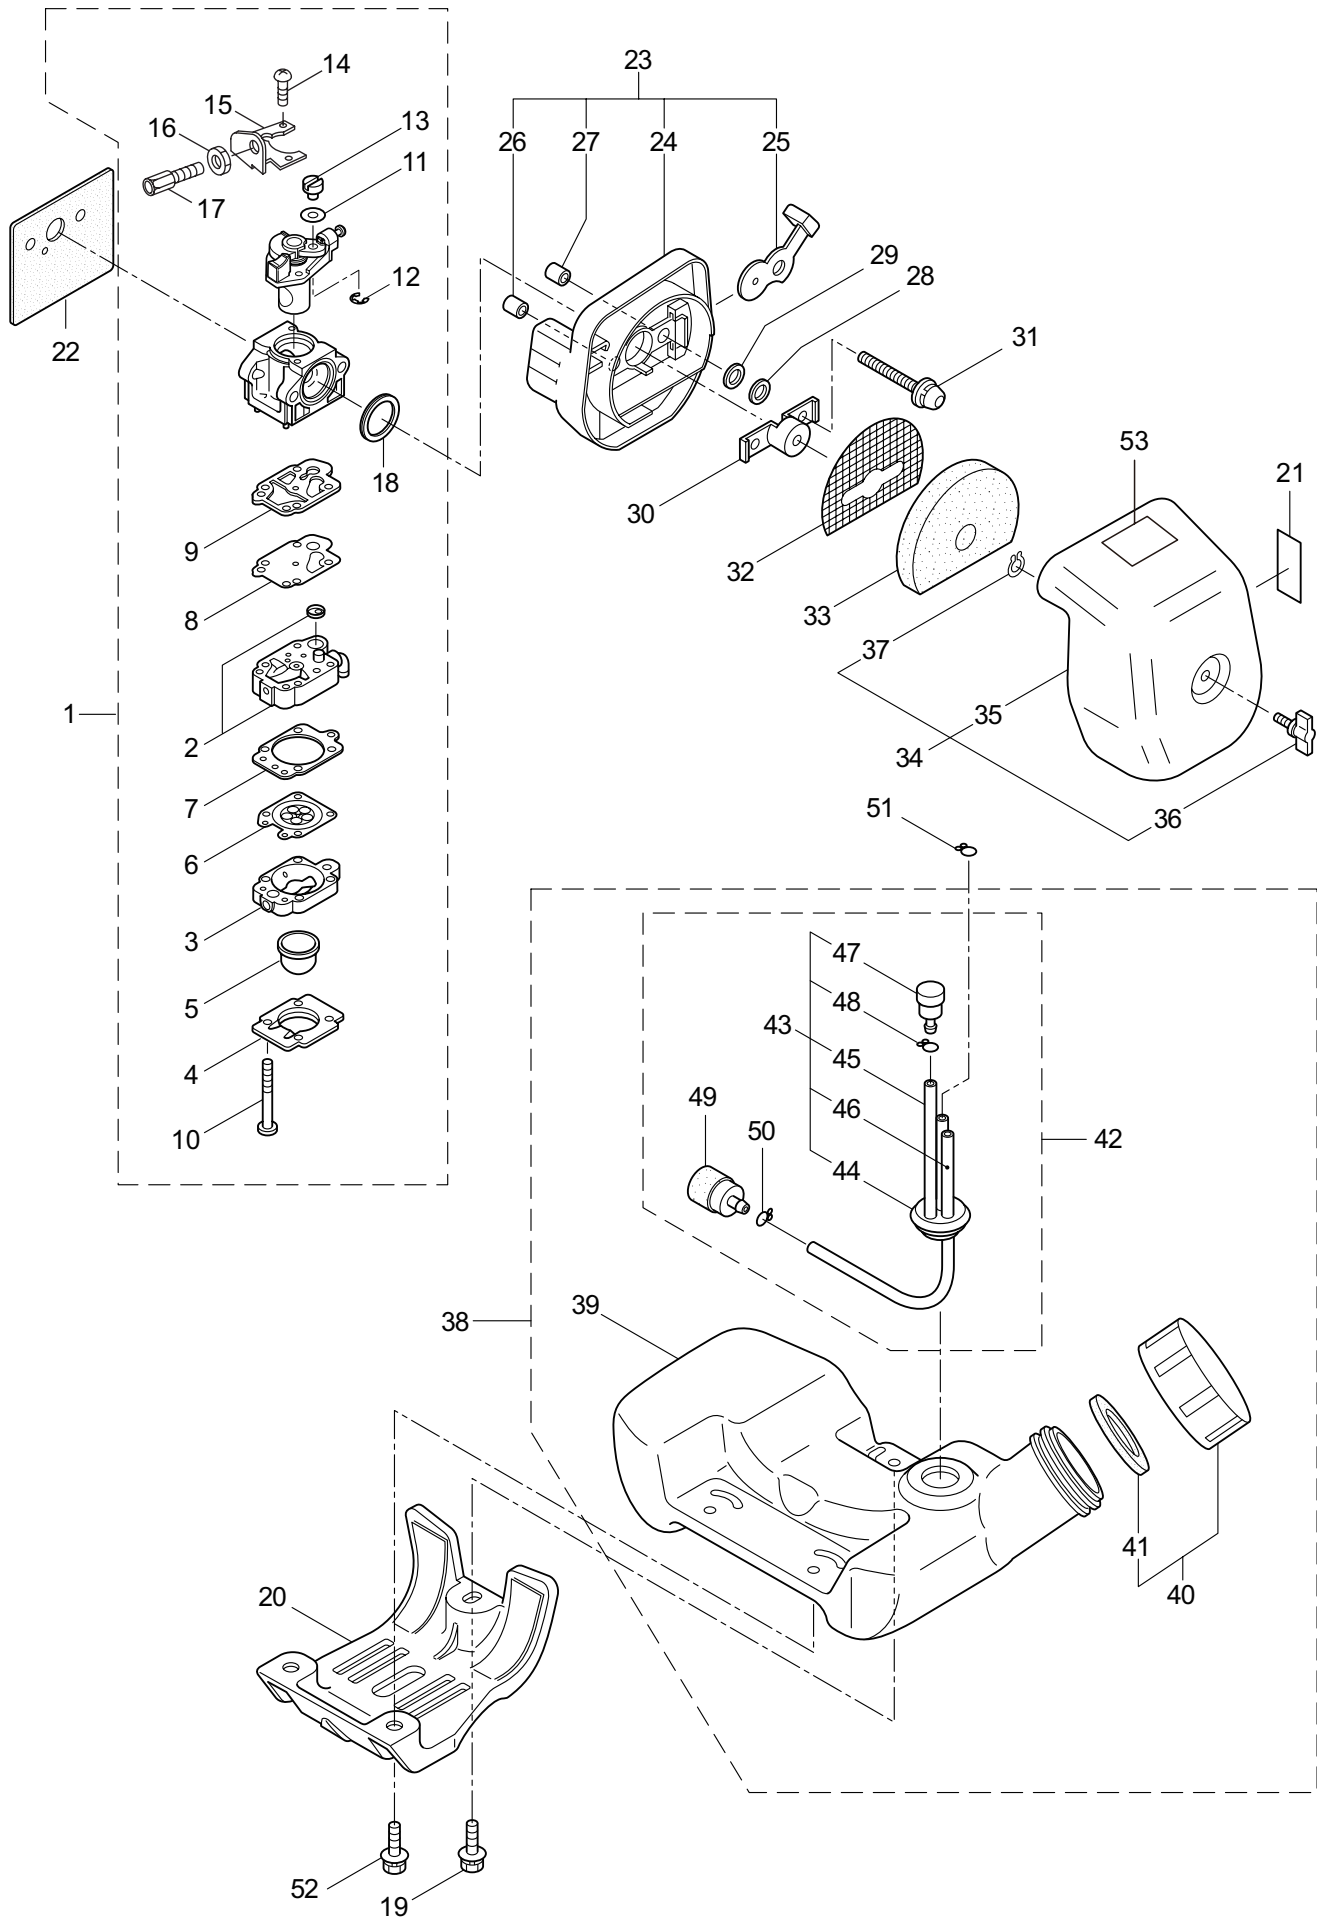

4. B30L
CARBURETOR, FUEL TANK

Ref. No.	Part No.	Part Name	Q'ty	Remarks
4-1	282542	Carburetor Ass'y	1	Incl.2-18 New gasket required
4-2	264155	Pump Body	1	
4-3	262991	Purge Body	1	
4-4	262992	Cover Plate	1	
4-5	261874	Primer Bulb	1	
4-6	283905	Diaphragm, Meterring	1	
4-7	262993	Gasket	1	
4-8	262994	Diaphragm,Fuel Pump	1	
4-9	282576	Gasket	1	
4-10	262996	Screw	4	
4-11	264678	Washer	1	
4-12	261876	E-Ring	1	
4-13	261658	Swivel	1	
4-14	261875	Screw	2	
4-15	264677	Bracket	1	
4-16	261878	Nut	1	
4-17	263994	Adapter	1	
4-18	261657	Packing	1	
4-19	281715	Cap Screw	1	M5x20
4-20	281441	Stand	1	
4-21	261352	Label	1	Choke
4-22	269762	Gasket	1	
4-23	268055	Air Filter Case Ass'y	1	Incl.24-27
4-24	268056	Air Filter Case	1	
4-25	268057	Valve	1	
4-26	268157	Sleeve	1	5.5x7.1x6L
4-27	268412	Sleeve	1	5.5x7.1x6.6L
4-28	263345	Packing	1	7.2x11xt1.3
4-29	263942	Washer	1	7.2x12xt0.15
4-30	263815	Stay	1	
4-31	264016	Cap Screw	2	M5x60
4-32	265026	Screen	1	
4-33	265027	Foam Element	1	
4-34	268058	Air Filter Cover Ass'y	1	Incl.35-37
4-35	268059	Air Filter Cover	1	
4-36	281438	Knob	1	
4-37	261734	Snap Ring	1	#5
4-38	285226	Fuel Tank Ass'y	1	Incl.39-50
4-39	284820	Fuel Tank	1	
4-40	281565	Fuel Tank Cap Ass'y	1	Incl.41
4-41	269377	Gasket	1	
4-42	282538	Fuel Pipe Pick-up Ass'y	1	Incl.43-50
4-43	282539	Fuel Pipe Ass'y	1	Incl.44-48
4-44	268065	Grommet	1	
4-45	282541	Return Pipe	1	3x6x151L