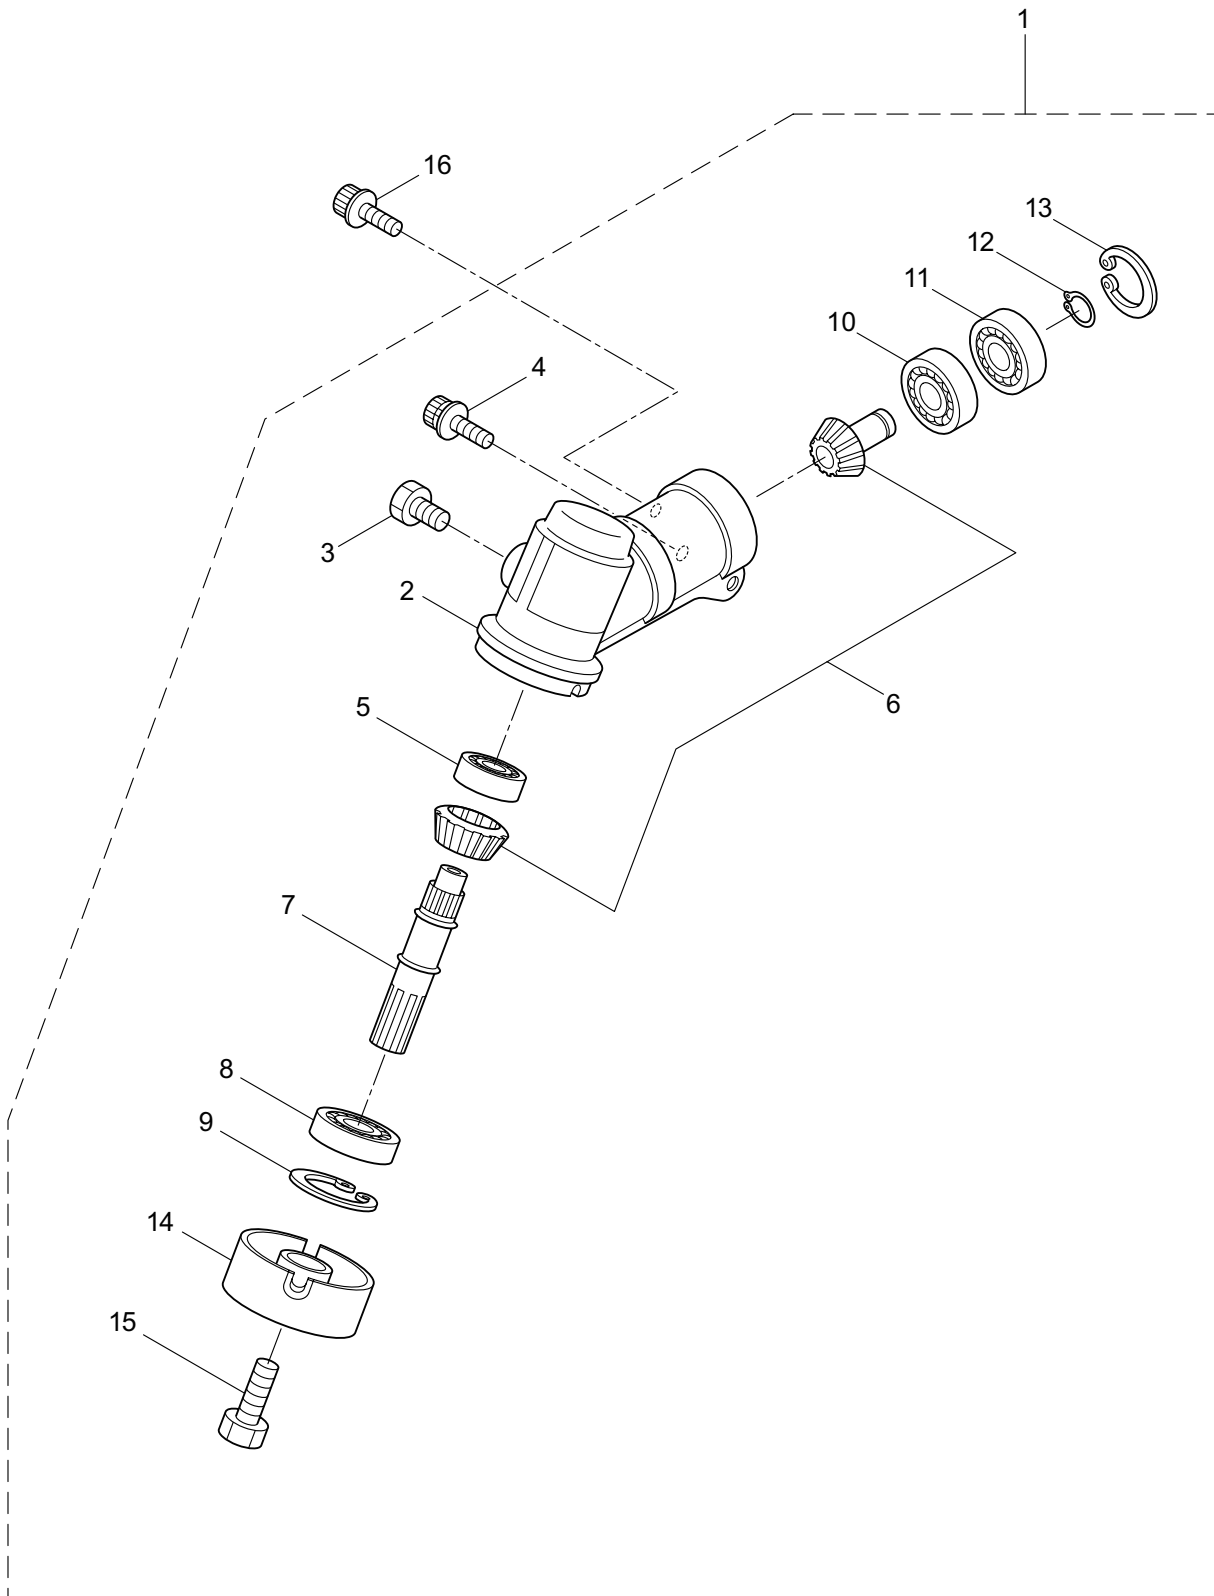

PARTS LIST

B30L

CONTENTS

1. MAIN BODY	1 ~ 2
2. GEARCASE.....	3 ~ 4
3. ENGINE.....	5 ~ 8
4. CARBURETOR, FUEL TANK	9 ~ 12
5. ACCESSORIES	13 ~ 14

2010. 09.

P/N 523054

1. B30L
MAIN BODY

Ref. No.	Part No.	Part Name	Q'ty	Remarks
1-1	363756	B30L	1	
1-2	261250	Cap Screw	4	M5x20
1-3	215512	Clutch Case Ass'y	1	Incl.4-10
1-4	214592	Bearing Case	1	
1-5	214161	Bearing	2	#6000ZZ
1-6	054676	Snap Ring	1	#26
1-7	214162	Buffer	1	
1-8	214163	Washer	1	
1-9	092033	Screw	4	M5x15
1-10	214593	Driveshaft Tube Adapter	1	
1-11	261246	Cap Screw	1	M5x25
1-12	220078	Driveshaft Tube Ass'y	1	Incl.24,25
1-13	219268	Driveshaft Ass'y	1	
1-14	054677	Clutch Drum	1	
1-15	215532	Shaft Grip	1	
1-16	221465	Throttle Trigger	1	
1-17	214083	Outer Guide	1	
1-18	213444	Throttle Cable	1	340L
1-19	213548	Plastic Tube	1	#10x200L
1-20	054691	Hanging Bracket Ass'y	1	Incl.21
1-21	089738	Bolt	1	M5x15
1-22	225962	Bracket	1	
1-23	232024	Label	1	B30L
1-24	221501	Label	1	Warning
1-25	221502	Label	1	Caution
1-26	227816	Loop Handle Ass'y	1	Incl.27,28
1-27	222139	Loop Handle	1	
1-28	215608	Cap Screw	4	M5x30x16
1-29	261612	Cap Screw	2	M5x30
1-30	226300	Safety Cover Ass'y	1	Incl.31-35
1-31	225961	Safety Cover	1	
1-32	231493	String Cutter	1	
1-33	227817	Bolt	2	M5x12
1-34	089846	Nut	2	M5
1-35	212972	String Cutter Cover	1	
1-36	225963	Threaded Bracket	1	
1-37	220533	Hanging Strap Ass'y	1	Incl.38
1-38	231657	Hook	1	

2. B30L
GEARCASE

Ref. No.	Part No.	Part Name	Q'ty	Remarks
2-1	225959	Gearcase Ass'y	1	Incl.2-15
2-2	225960	Gearcase	1	
2-3	089101	Bolt	1	M8x10
2-4	261246	Cap Screw	1	M5x25
2-5	210554	Bearing	1	#608
2-6	227106	Gear Set	1	
2-7	215762	Blade Shaft	1	
2-8	212999	Bearing	1	#6001 2RK
2-9	055185	Snap Ring	1	#28
2-10	210560	Bearing	1	#609
2-11	140268	Bearing	1	#609Z
2-12	140269	Snap Ring	1	WR9
2-13	140270	Snap Ring	1	#24
2-14	222890	Boss Adapter	1	
2-15	221998	Bolt	1	M8x12,Counterclockwise
2-16	261233	Cap Screw	1	M5x12