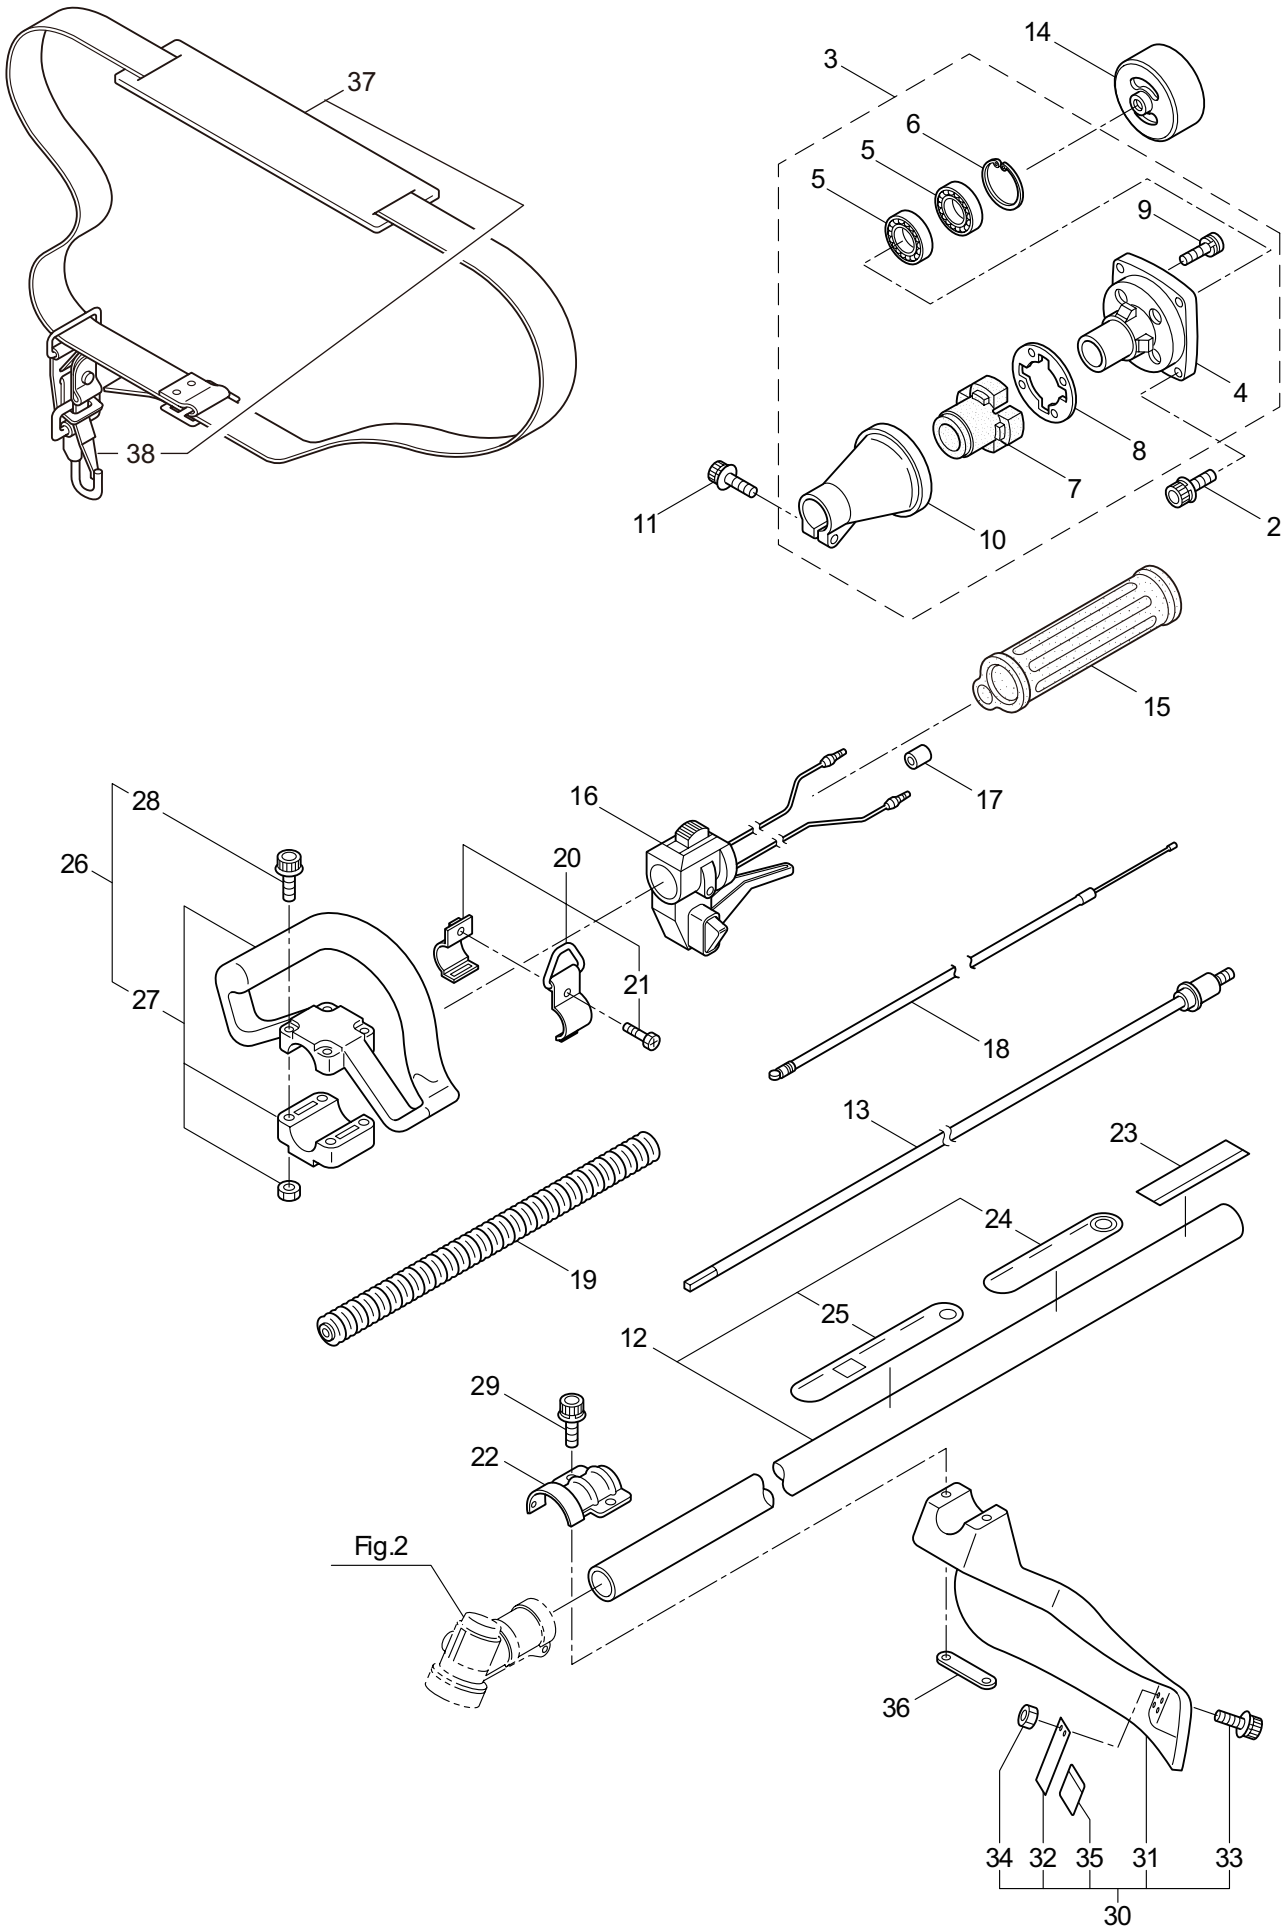

PARTS LIST

B30L

CONTENTS

1. MAIN BODY	1 ~ 2
2. GEARCASE.....	3 ~ 4
3. ENGINE.....	5 ~ 8
4. CARBURETOR, FUEL TANK	9 ~ 12
5. ACCESSORIES	13 ~ 14

2010. 09.

P/N 523054

1. B30L
MAIN BODY

Ref. No.	Part No.	Part Name	Q'ty	Remarks
1-1	363756	B30L	1	
1-2	261250	Cap Screw	4	M5x20
1-3	215512	Clutch Case Ass'y	1	Incl.4-10
1-4	214592	Bearing Case	1	
1-5	214161	Bearing	2	#6000ZZ
1-6	054676	Snap Ring	1	#26
1-7	214162	Buffer	1	
1-8	214163	Washer	1	
1-9	092033	Screw	4	M5x15
1-10	214593	Driveshaft Tube Adapter	1	
1-11	261246	Cap Screw	1	M5x25
1-12	220078	Driveshaft Tube Ass'y	1	Incl.24,25
1-13	219268	Driveshaft Ass'y	1	
1-14	054677	Clutch Drum	1	
1-15	215532	Shaft Grip	1	
1-16	221465	Throttle Trigger	1	
1-17	214083	Outer Guide	1	
1-18	213444	Throttle Cable	1	340L
1-19	213548	Plastic Tube	1	#10x200L
1-20	054691	Hanging Bracket Ass'y	1	Incl.21
1-21	089738	Bolt	1	M5x15
1-22	225962	Bracket	1	
1-23	232024	Label	1	B30L
1-24	221501	Label	1	Warning
1-25	221502	Label	1	Caution
1-26	227816	Loop Handle Ass'y	1	Incl.27,28
1-27	222139	Loop Handle	1	
1-28	215608	Cap Screw	4	M5x30x16
1-29	261612	Cap Screw	2	M5x30
1-30	226300	Safety Cover Ass'y	1	Incl.31-35
1-31	225961	Safety Cover	1	
1-32	231493	String Cutter	1	
1-33	227817	Bolt	2	M5x12
1-34	089846	Nut	2	M5
1-35	212972	String Cutter Cover	1	
1-36	225963	Threaded Bracket	1	
1-37	220533	Hanging Strap Ass'y	1	Incl.38
1-38	231657	Hook	1	

2. B30L
GEARCASE

Ref. No.	Part No.	Part Name	Q'ty	Remarks
2-1	225959	Gearcase Ass'y	1	Incl.2-15
2-2	225960	Gearcase	1	
2-3	089101	Bolt	1	M8x10
2-4	261246	Cap Screw	1	M5x25
2-5	210554	Bearing	1	#608
2-6	227106	Gear Set	1	
2-7	215762	Blade Shaft	1	
2-8	212999	Bearing	1	#6001 2RK
2-9	055185	Snap Ring	1	#28
2-10	210560	Bearing	1	#609
2-11	140268	Bearing	1	#609Z
2-12	140269	Snap Ring	1	WR9
2-13	140270	Snap Ring	1	#24
2-14	222890	Boss Adapter	1	
2-15	221998	Bolt	1	M8x12,Counterclockwise
2-16	261233	Cap Screw	1	M5x12