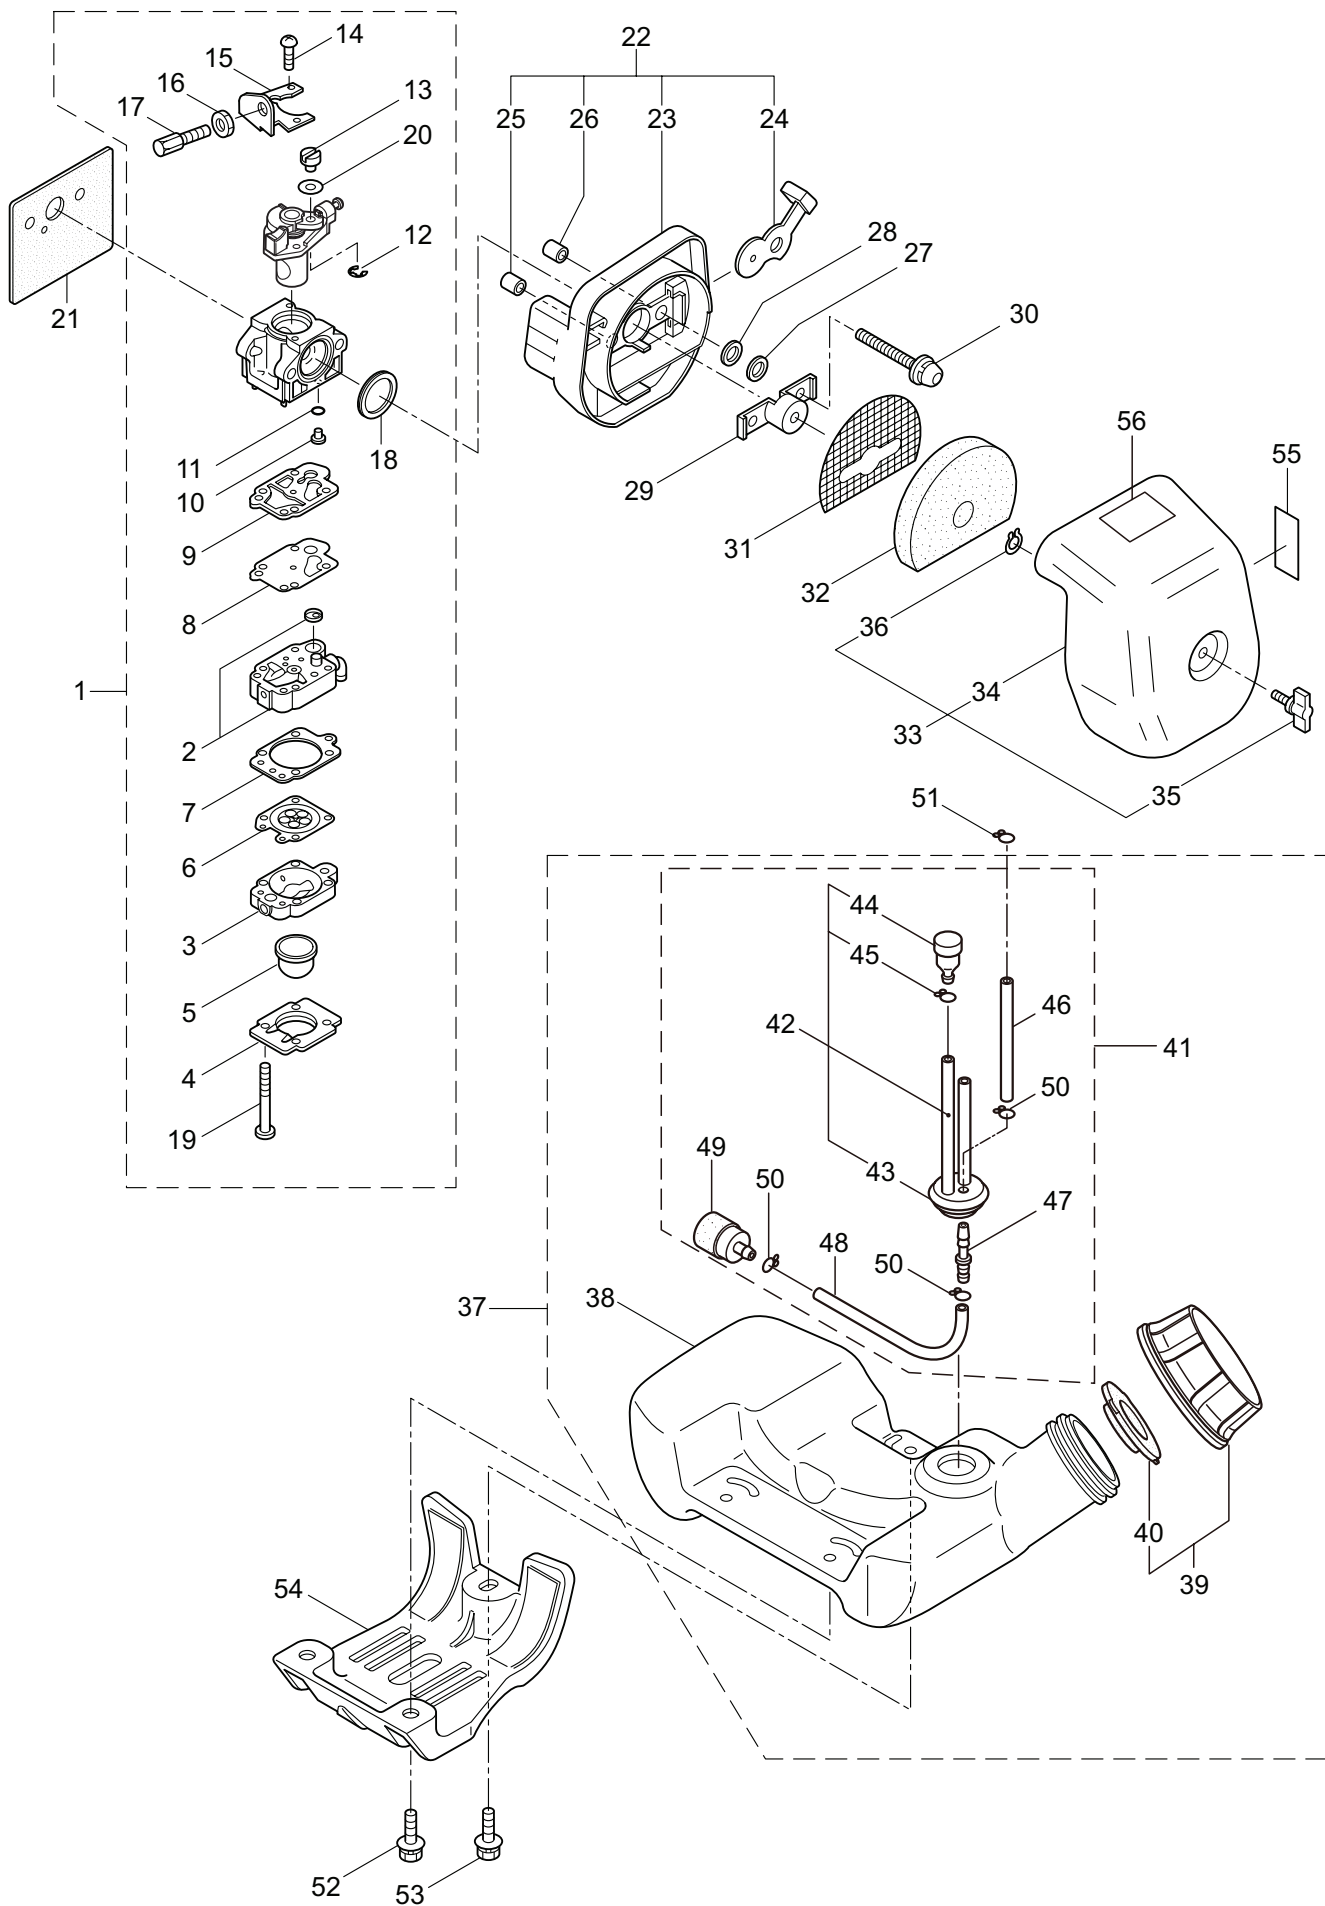

4. B27L TURBO CARBURETOR, FUEL TANK

Ref. No.	Part No.	Part Name	Q'ty	Remarks
4-1	283898	Carburetor Ass'y	1	Incl.2-20
4-2	264155	Pump Body	1	
4-3	262991	Purge Body	1	
4-4	262992	Cover Plate	1	
4-5	261874	Primer Bulb	1	
4-6	283905	Diaphragm, Meterring	1	
4-7	262993	Gasket	1	
4-8	262994	Diaphragm,Fuel Pump	1	
4-9	282576	Gasket	1	
4-10	281487	Main Jet	1	#37
4-11	261871	O-Ring	1	
4-12	261876	E-Ring	1	
4-13	261658	Swivel	1	
4-14	261875	Screw	2	
4-15	264677	Bracket	1	
4-16	261878	Nut	1	
4-17	263994	Adapter	1	
4-18	261657	Packing	1	
4-19	262996	Screw	4	
4-20	264678	Washer	1	
4-21	269762	Gasket	1	
4-22	268055	Air Filter Case Ass'y	1	Incl.23-26
4-23	268056	Air Filter Case	1	
4-24	268057	Valve	1	
4-25	268157	Sleeve	1	5.5x7.1x6L
4-26	268412	Sleeve	1	5.5x7.1x6.6L
4-27	263345	Packing	1	7.2x11xt1.3
4-28	263942	Washer	1	7.2x12xt0.15
4-29	263815	Stay	1	
4-30	264016	Cap Screw	2	M5x60
4-31	265026	Screen	1	
4-32	265027	Foam Element	1	
4-33	268058	Air Filter Cover Ass'y	1	Incl.34-36
4-34	268059	Air Filter Cover	1	
4-35	281438	Knob	1	
4-36	261734	Snap Ring	1	#5
4-37	289034	Fuel Tank Ass'y	1	Incl.38-50
4-38	284820	Fuel Tank	1	
4-39	289043	Fuel Tank Cap Ass'y	1	Incl.40
4-40	287058	Gasket	1	
4-41	289035	Fuel Pipe Pick-up Ass'y	1	Incl.42-50
4-42	289036	Fuel Pipe Ass'y	1	Incl.43-45
4-43	268065	Grommet	1	
4-44	261590	Breather	1	
4-45	261117	Clip	1