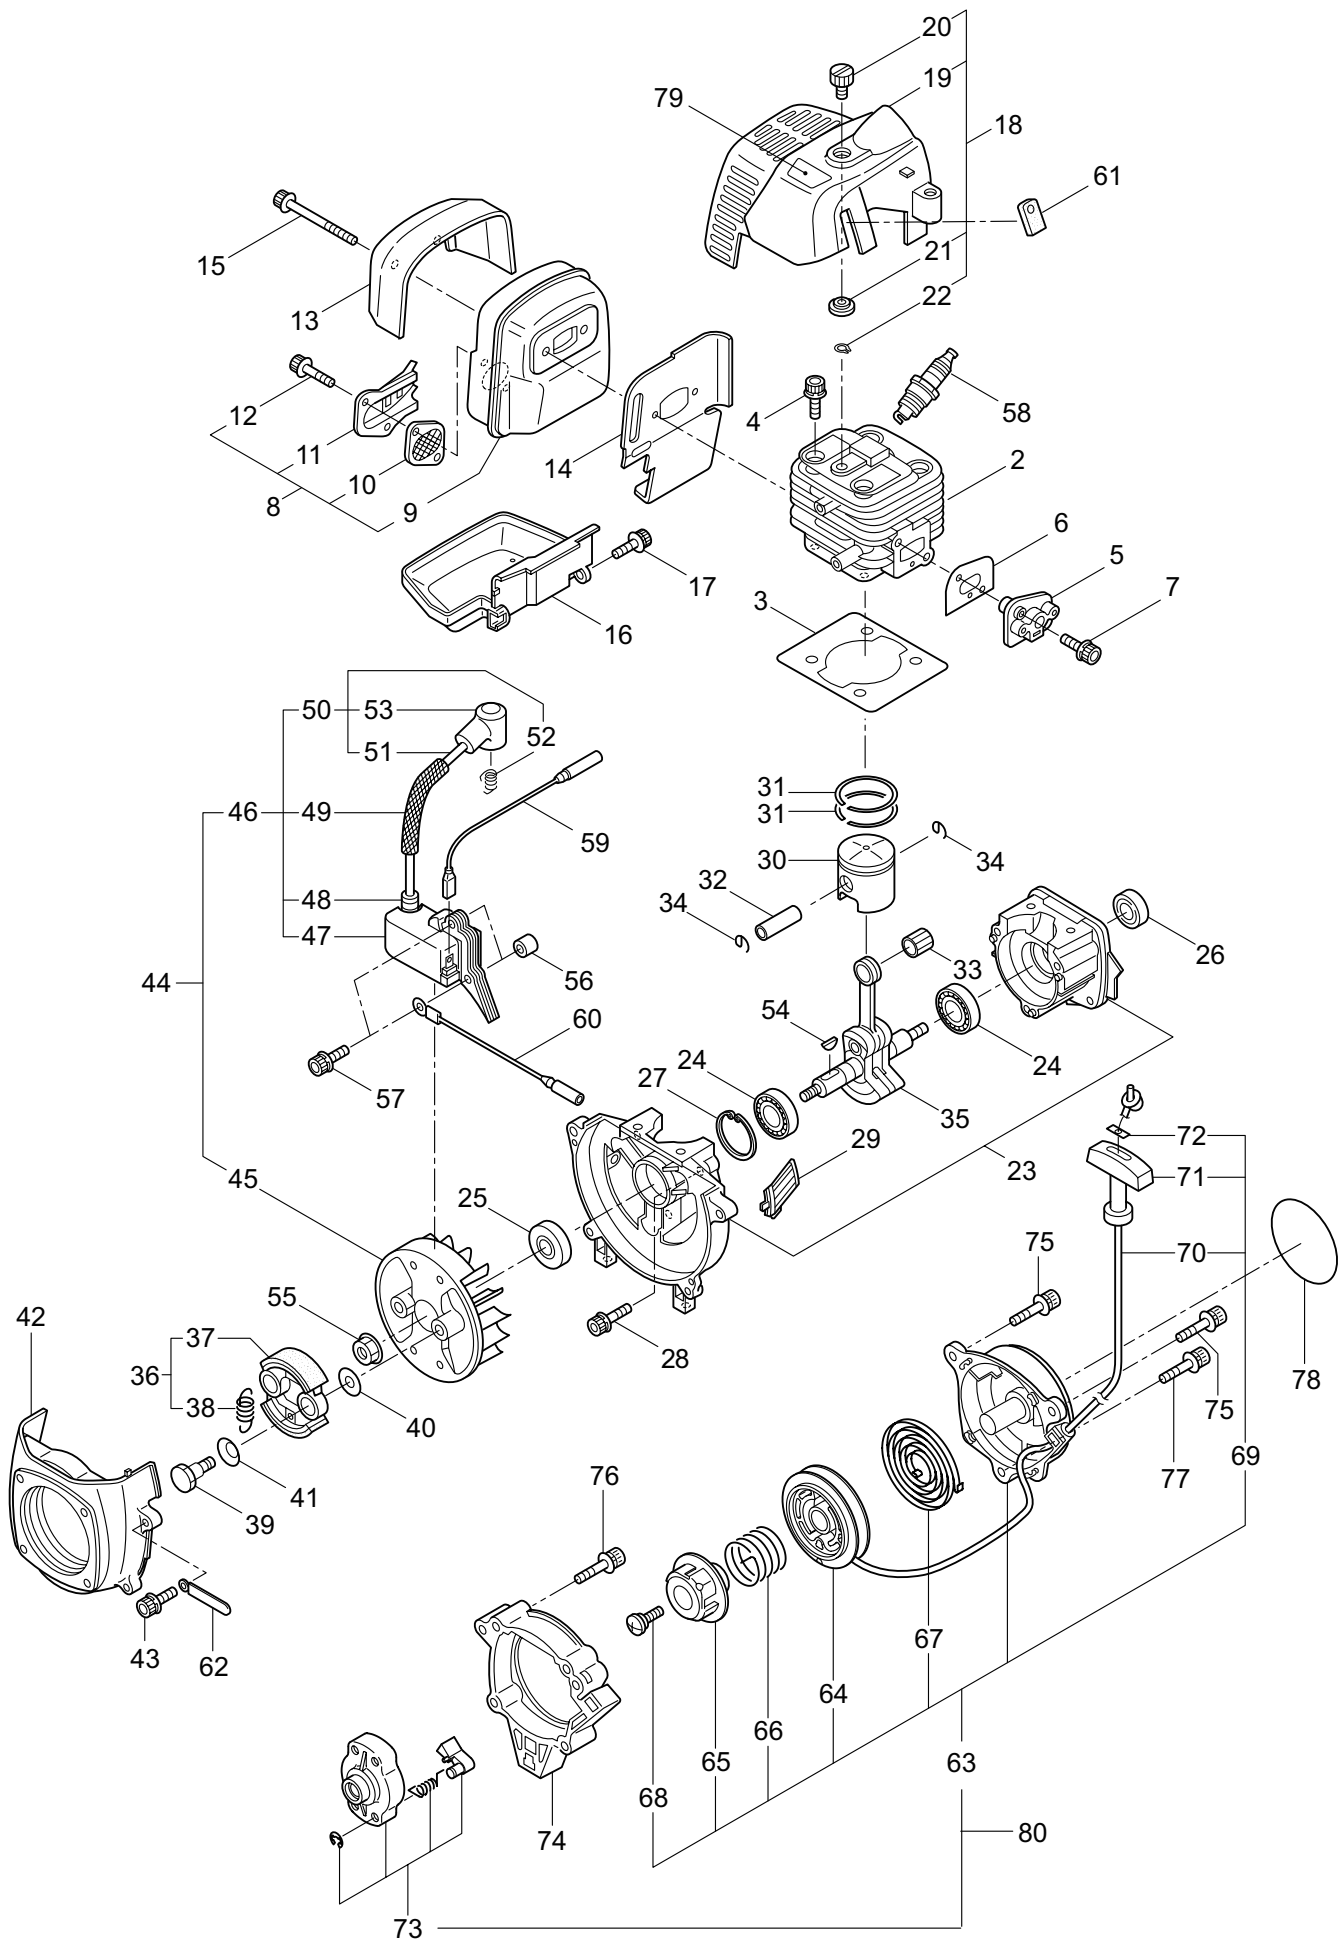

3. B27L TURBO ENGINE

Ref. No.	Part No.	Part Name	Q'ty	Remarks
3-1	859191	Engine	1	CE260/27
3-2	283734	Cylinder	1	
3-3	283783	Gasket	1	
3-4	261250	Cap Screw	4	M5x20
3-5	269144	Insulator	1	New gasket required
3-6	267049	Gasket	1	
3-7	265924	Cap Screw	2	M5x25
3-8	282208	Muffler Ass'y	1	Incl.9-12
3-9	282209	Muffler Comp.	1	
3-10	267056	Spark Arrester	1	
3-11	268171	Muffler Tail	1	
3-12	265107	Cap Screw	2	M4x10
3-13	284071	Holder	1	
3-14	283940	Gasket	1	
3-15	266402	Cap Screw	2	M5x55
3-16	281435	Under Cover	1	
3-17	267191	Cap Screw	1	M5x16
3-18	281742	Top Cover Ass'y	1	Incl.19-22
3-19	281434	Top Cover	1	
3-20	261018	Knob	1	
3-21	261020	Spacer	1	
3-22	261734	Snap Ring	1	#5
3-23	289582	Crankcase	1	
3-24	280488	Bearing	2	PPL 6001
3-25	261492	Oil Seal	1	ISCD12287
3-26	261386	Oil Seal	1	ISCD12227
3-27	055185	Snap Ring	1	#28
3-28	261612	Cap Screw	3	M5x30
3-29	281442	Screen	1	
3-30	268247	Piston	1	
3-31	261496	Piston Ring	2	(2)Required
3-32	261497	Piston Pin	1	
3-33	261037	Bearing,Needle	1	KBK8x11x11.8x1
3-34	261576	Clip,Piston	2	
3-35	265197	Crankshaft/Conn.Rod Ass'y	1	
3-36	267327	Clutch Ass'y	1	Incl.37,38
3-37	267342	Clutch Shoe	2	(2)required
3-38	267345	Spring,Clutch	1	
3-39	264505	Bolt	2	
3-40	261189	Washer	2	6x16.5x1.2
3-41	261777	Wave Washer	2	
3-42	281433	Fan Cover	1	
3-43	261250	Cap Screw	4	M5x20
3-44	283729	Magneto Ass'y	1	Incl.45-53
3-45	268253	Rotor/Fan	1