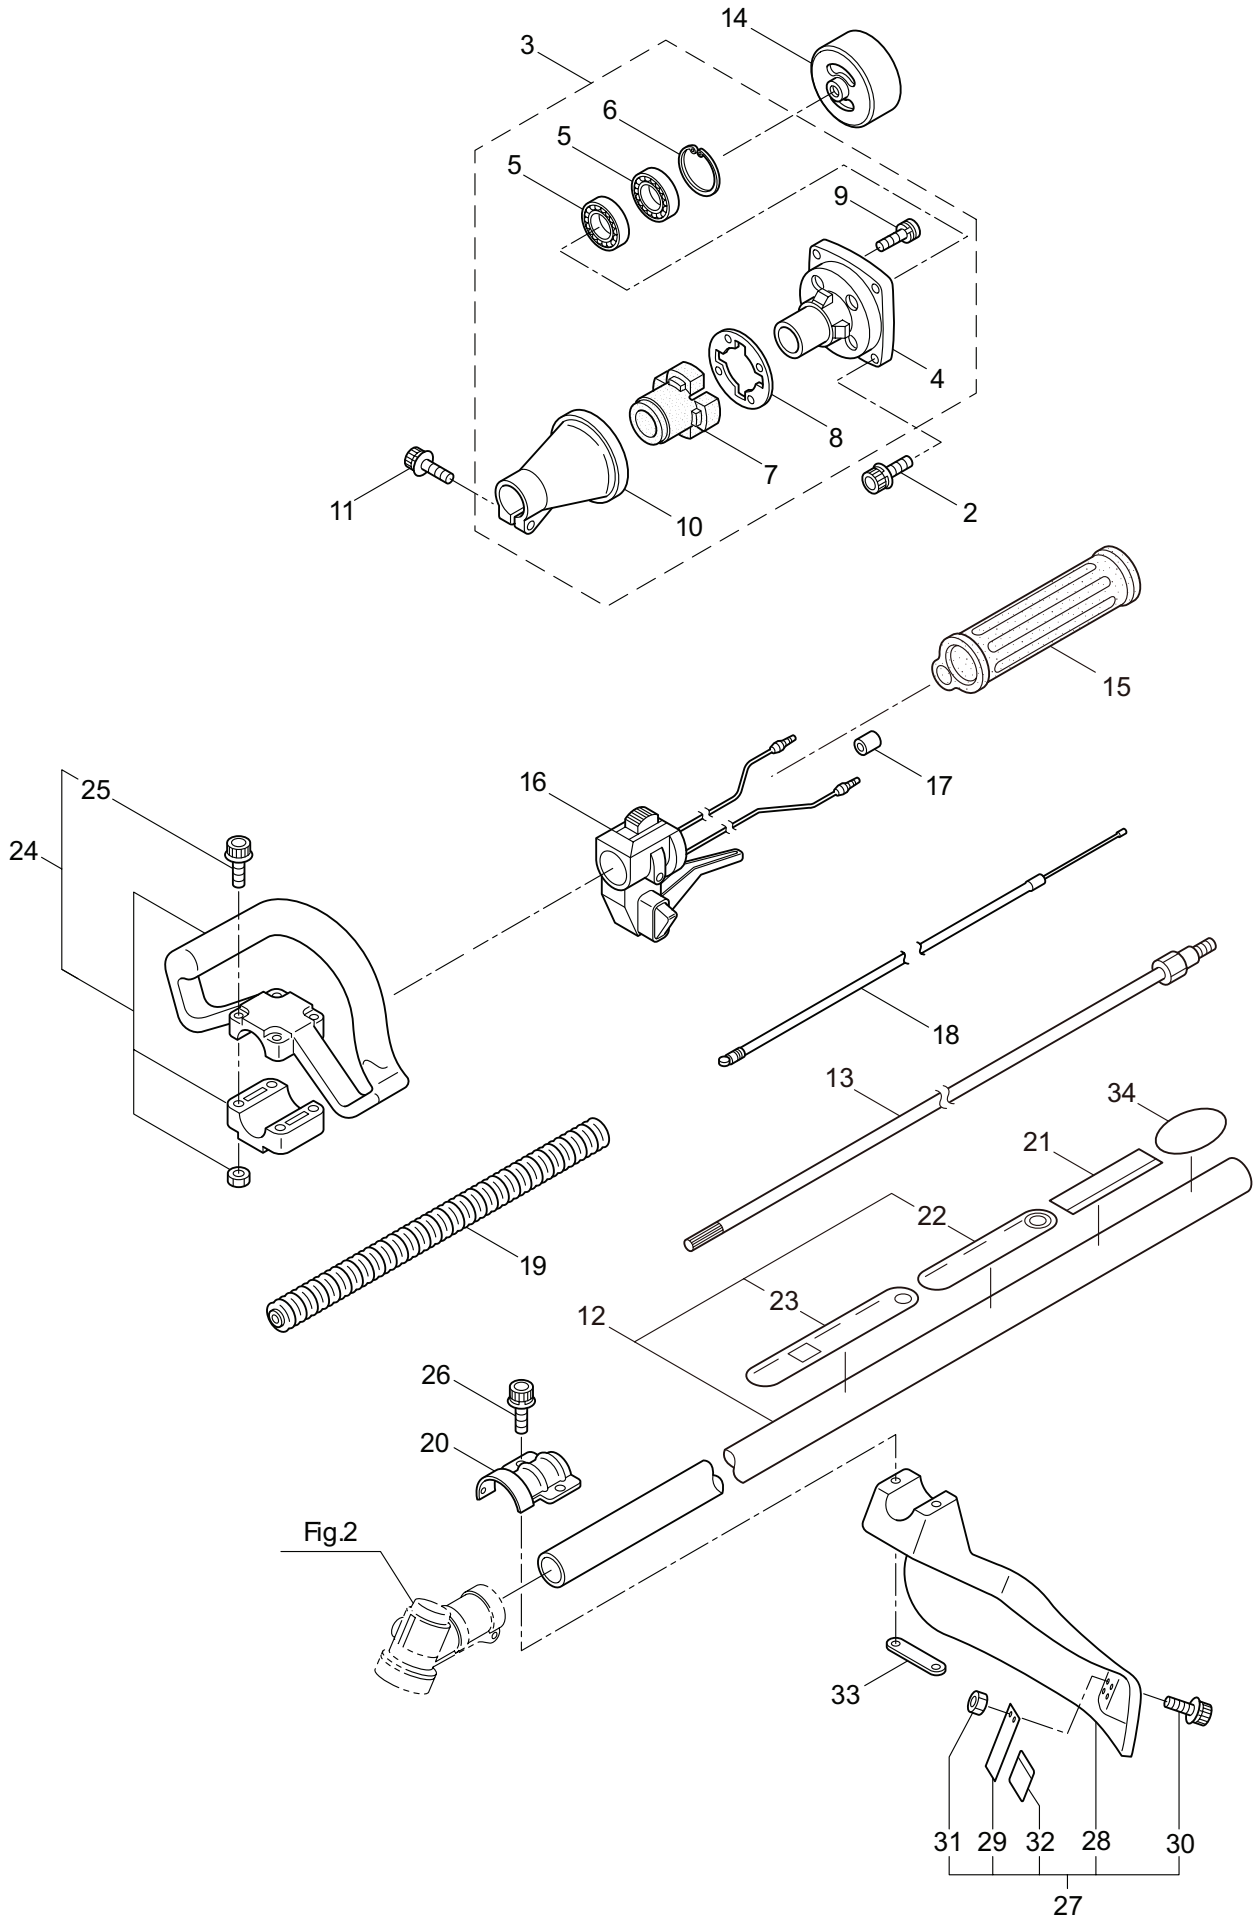

PARTS LIST

B27L TURBO

CONTENTS

1. MAIN BODY	1 ~ 2
2. GEARCASE.....	3 ~ 4
3. ENGINE	5 ~ 8
4. CARBURETOR, FUEL TANK	9 ~ 12
5. ACCESSORIES	13 ~ 14

2012. 12.

P/N 523530

1. B27L TURBO MAIN BODY

Ref. No.	Part No.	Part Name	Q'ty	Remarks
1-1	364161	B27L TURBO	1	
1-2	261250	Cap Screw	4	M5x20
1-3	215512	Clutch Case Ass'y	1	Incl.4-10
1-4	214592	Bearing Case	1	
1-5	214161	Bearing	2	#6000ZZ
1-6	054676	Snap Ring	1	#26
1-7	214162	Buffer	1	
1-8	214163	Washer	1	
1-9	092033	Screw	4	M5x15
1-10	214593	Driveshaft Tube Adapter	1	
1-11	261246	Cap Screw	1	M5x25
1-12	220078	Driveshaft Tube Ass'y	1	Incl.22,23
1-13	219268	Driveshaft Ass'y	1	
1-14	054677	Clutch Drum	1	
1-15	215532	Shaft Grip	1	
1-16	221465	Throttle Trigger	1	
1-17	214083	Outer Guide	1	
1-18	213444	Throttle Cable	1	340L
1-19	213548	Plastic Tube	1	#10x200L
1-20	225962	Bracket	1	
1-21	234671	Label	1	B27L TURBO
1-22	221501	Label	1	Warning
1-23	221502	Label	1	Caution
1-24	227816	Loop Handle Ass'y	1	Incl.25
1-25	215608	Cap Screw	4	M5x30x16
1-26	261612	Cap Screw	2	M5x30
1-27	226300	Safety Cover Ass'y	1	Incl.28-32
1-28	225961	Safety Cover	1	
1-29	231493	String Cutter	1	
1-30	227817	Bolt	2	M5x12
1-31	081027	Nut	2	M5
1-32	212972	String Cutter Cover	1	
1-33	225963	Threaded Bracket	1	
1-34	232898	Label	1	TURBO

2. B27L TURBO GEARCASE

Ref. No.	Part No.	Part Name	Q'ty	Remarks
2-1	232718	Gearcase Ass'y	1	Incl.2-15
2-2	232719	Gearcase	1	
2-3	234109	Bolt	1	M8x8
2-4	261246	Cap Screw	1	M5x25
2-5	210560	Bearing	1	#609
2-6	233332	Gear Set	1	
2-7	232726	Boss Adapter	1	
2-8	127216	Washer	1	M8
2-9	232724	Bearing	1	#6203 2RS
2-10	012381	Snap Ring	1	#40
2-11	221998	Bolt	1	M8x12,Counterclockwise
2-12	210560	Bearing	1	#609
2-13	140268	Bearing	1	#609Z
2-14	228477	Snap Ring	1	#9
2-15	140270	Snap Ring	1	#24
2-16	261233	Cap Screw	1	M5x12