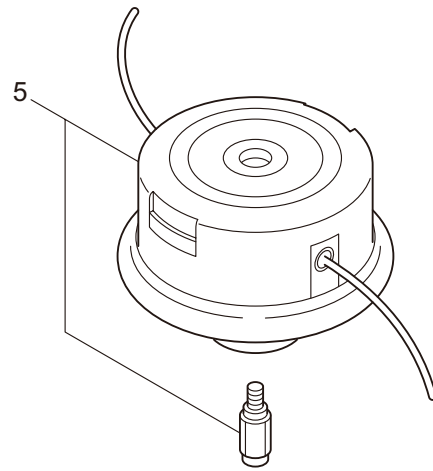

5. B27L TURBO ACCESSORIES

Ref. No.	Part No.	Part Name	Q'ty	Remarks
5-1	210418	Box Spanner	1	13x19x(+)
5-2	219431	Wrench	1	3mm
5-3	219432	Wrench	1	4mm
5-4	232025	Instruction Manual	1	
5-5	840419	Semi-Auto Head(L)5	1