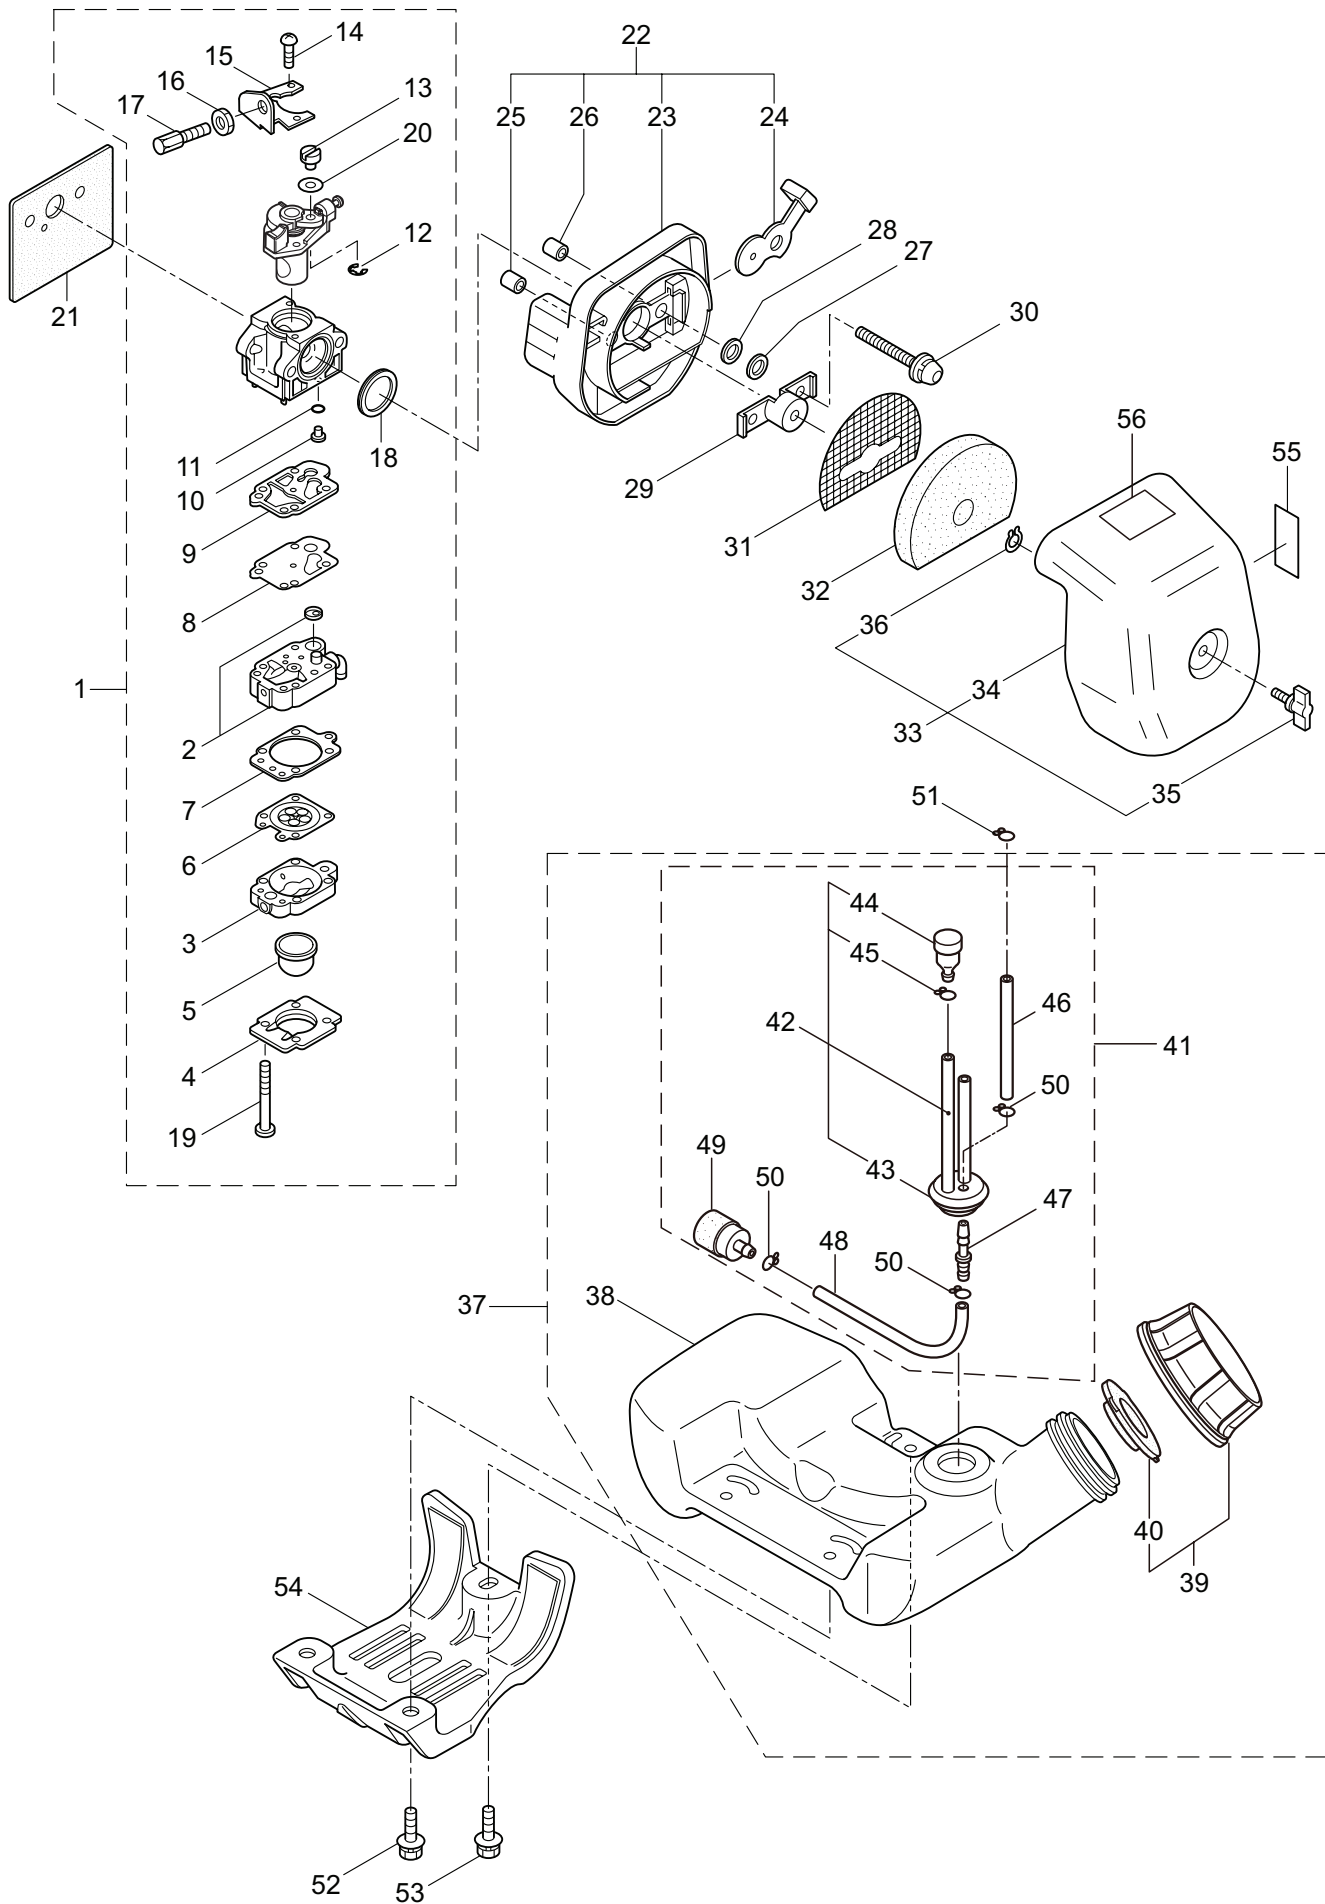

4. B27L TURBO CARBURETOR, FUEL TANK

Ref. No.	Part No.	Part Name	Q'ty	Remarks
4-46	289028	Pipe A	1	3x5x53L
4-47	288921	Joint	1	
4-48	289033	Pipe	1	3x5x100L
4-49	264653	Filter Ass'y	1	
4-50	261117	Clip	3	
4-51	261117	Clip	1	
4-52	281714	Cap Screw	2	M5x20
4-53	281715	Cap Screw	1	M5x20
4-54	281441	Stand	1	
4-55	261352	Label	1	Choke
4-56	285188	Label	1