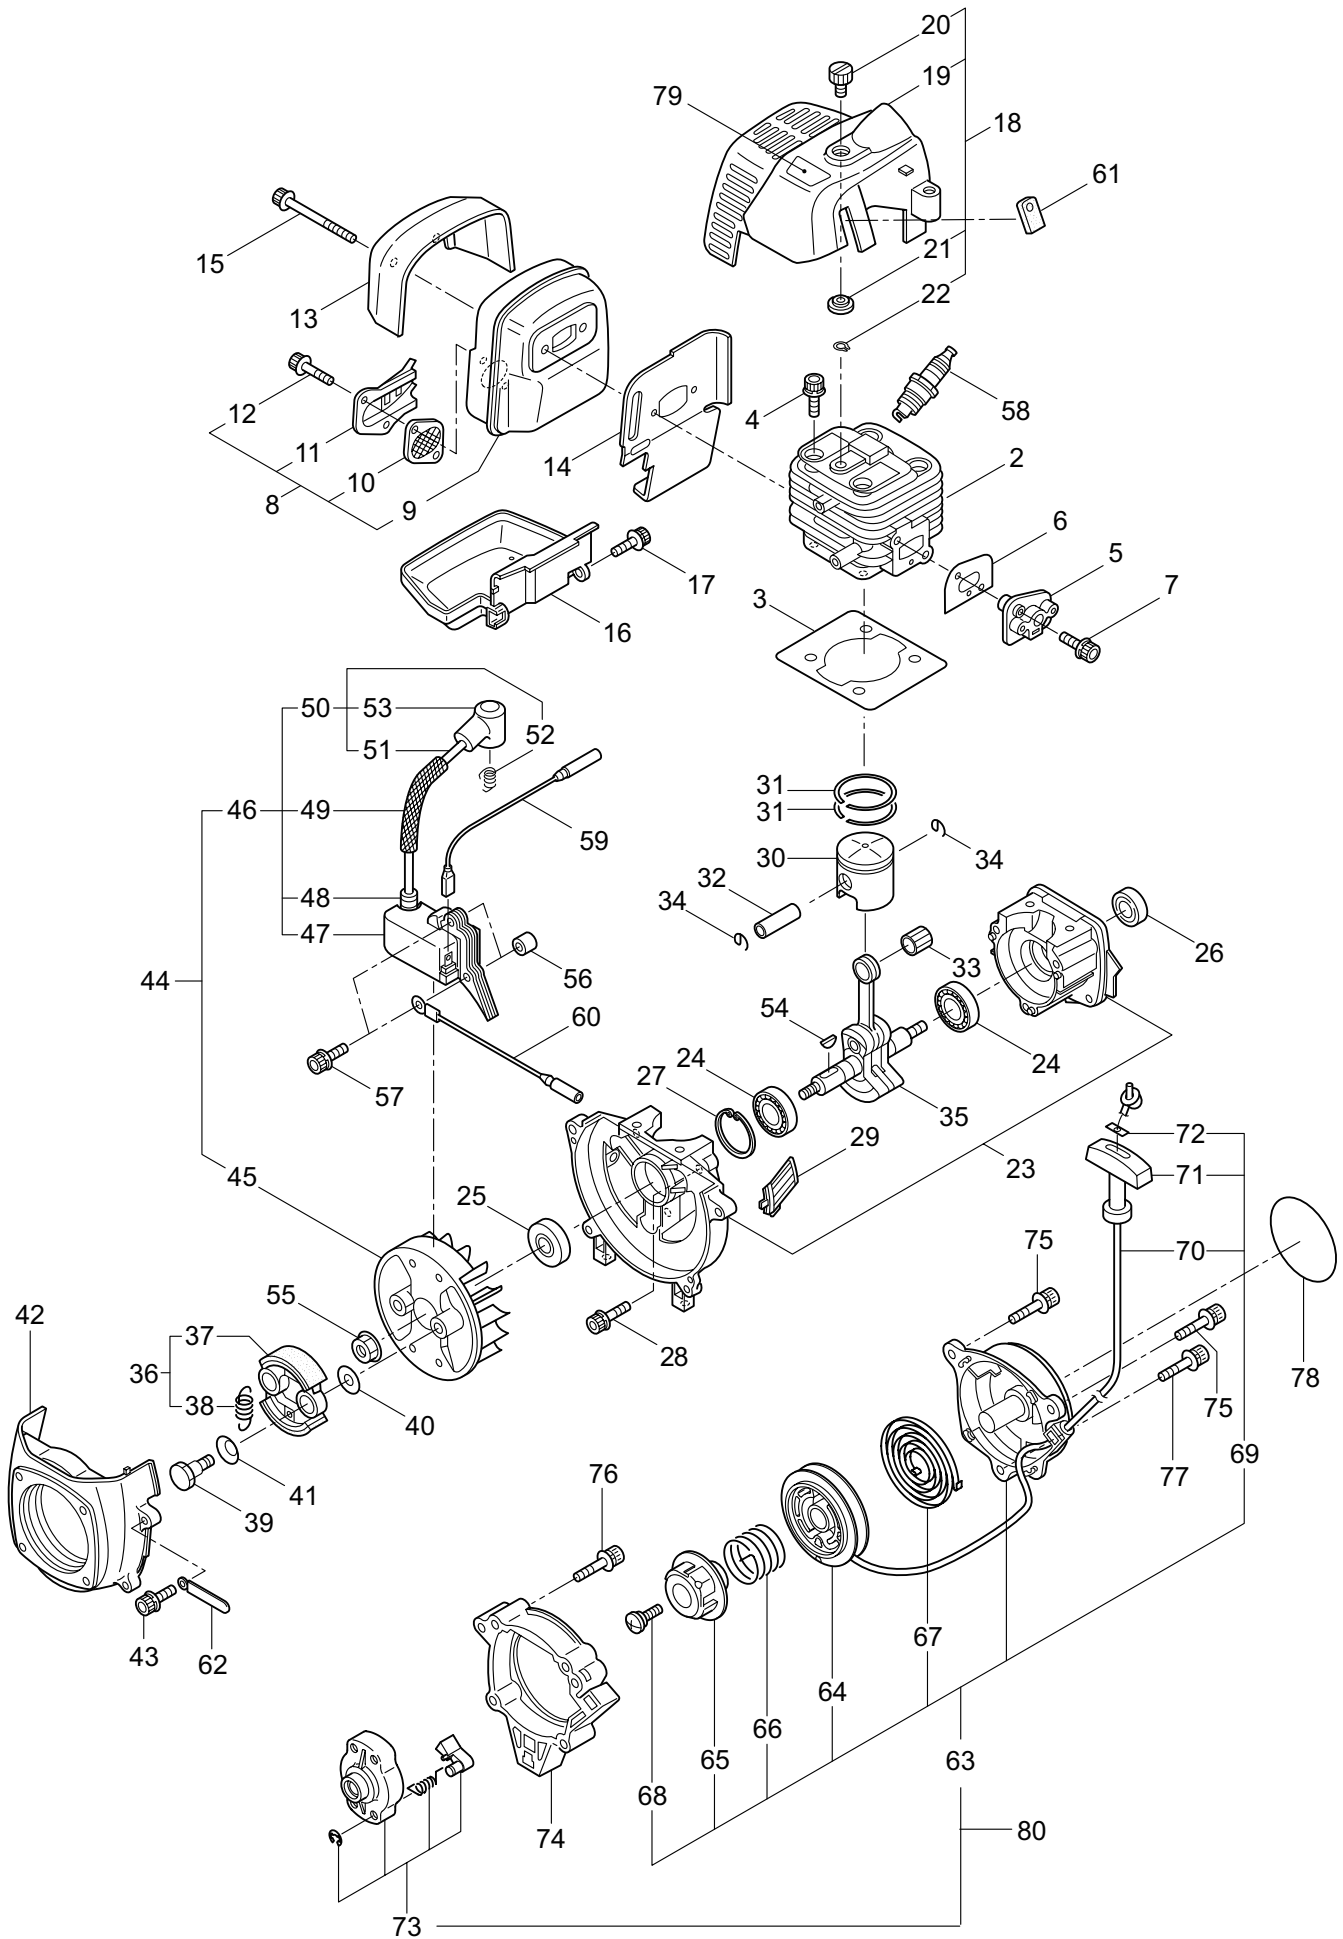

3. B27L TURBO ENGINE

Ref. No.	Part No.	Part Name	Q'ty	Remarks
3-46	283705	Ignition Coil Ass'y	1	Incl.47-53
3-47	283730	Coil	1	
3-48	261072	Cap	1	
3-49	283731	Tube	1	
3-50	283732	Spark Plug Wire Ass'y	1	Incl.51-53
3-51	283733	Spark Plug Wire	1	
3-52	261075	Connector	1	
3-53	261074	Plug Boot	1	
3-54	261076	Woodruff Key	1	3x10
3-55	261417	Nut,Rotor	1	M8
3-56	280381	Spacer	2	
3-57	261256	Cap Screw	2	M4x25
3-58	285982	Spark Plug	1	NGK BPM8Y
3-59	261772	Lead	1	
3-60	268044	Lead	1	
3-61	269189	Grommet	1	
3-62	264588	Clamp	1	
3-63	283477	Recoil Ass'y	1	Incl.64-72
3-64	283504	Reel	1	
3-65	283505	Cam Plate	1	
3-66	283506	Spring	1	
3-67	280931	Spiral Spring	1	
3-68	267213	Screw	1	
3-69	283578	Stater Rope Ass'y	1	Incl.70-72
3-70	283579	Stater Rope	1	
3-71	261725	Starter Grip	1	
3-72	283511	Rope Stopper	1	
3-73	283575	Starter Pawl Ass'y	1	
3-74	284698	Adapter Ass'y	1	
3-75	283391	Cap Screw	2	M4x20
3-76	265726	Cap Screw	4	M4x16
3-77	282096	Cap Screw	1	M4x16WSW
3-78	289853	Label	1	B27 LTURBO CER260
3-79	289854	Label	1	B27 LTURBO
3-80	283476	Recoil Starter Ass'y	1	Incl.63-73