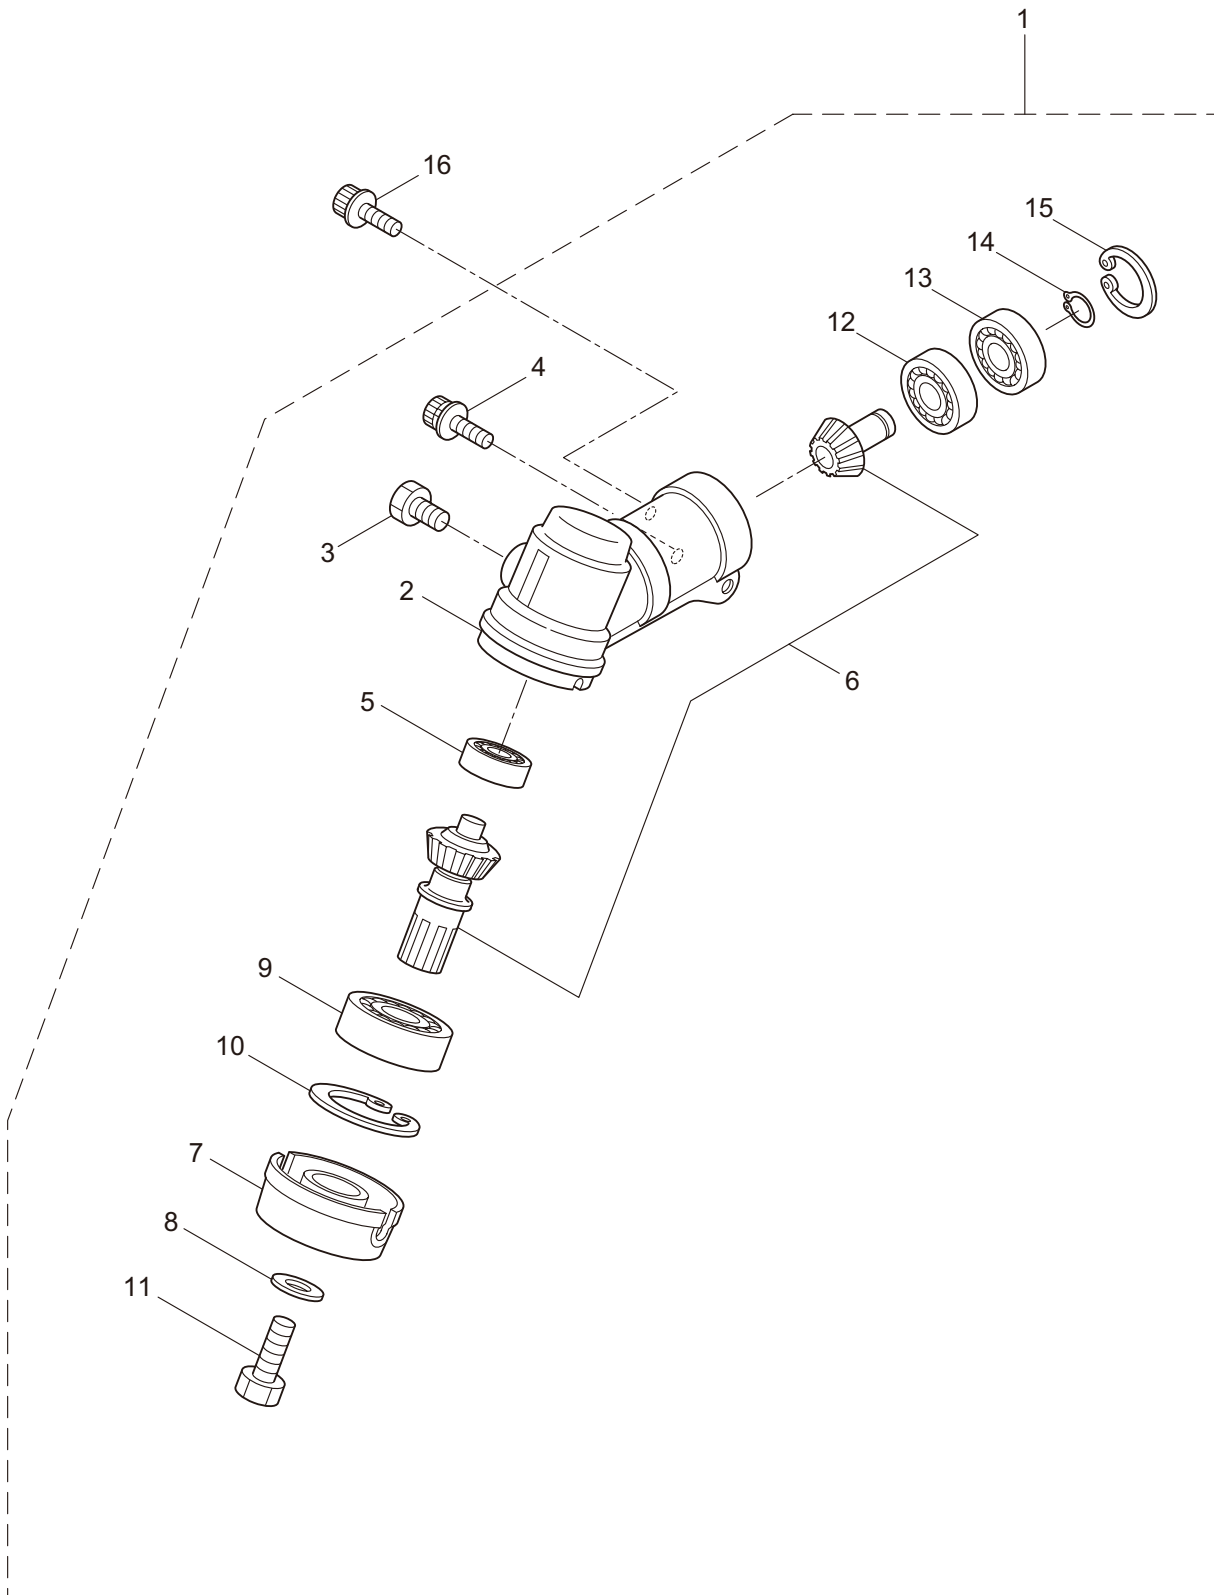

PARTS LIST

B27L TURBO

CONTENTS

1. MAIN BODY	1 ~ 2
2. GEARCASE.....	3 ~ 4
3. ENGINE	5 ~ 8
4. CARBURETOR, FUEL TANK	9 ~ 12
5. ACCESSORIES	13 ~ 14

2012. 12.

P/N 523530

1. B27L TURBO MAIN BODY

Ref. No.	Part No.	Part Name	Q'ty	Remarks
1-1	364161	B27L TURBO	1	
1-2	261250	Cap Screw	4	M5x20
1-3	215512	Clutch Case Ass'y	1	Incl.4-10
1-4	214592	Bearing Case	1	
1-5	214161	Bearing	2	#6000ZZ
1-6	054676	Snap Ring	1	#26
1-7	214162	Buffer	1	
1-8	214163	Washer	1	
1-9	092033	Screw	4	M5x15
1-10	214593	Driveshaft Tube Adapter	1	
1-11	261246	Cap Screw	1	M5x25
1-12	220078	Driveshaft Tube Ass'y	1	Incl.22,23
1-13	219268	Driveshaft Ass'y	1	
1-14	054677	Clutch Drum	1	
1-15	215532	Shaft Grip	1	
1-16	221465	Throttle Trigger	1	
1-17	214083	Outer Guide	1	
1-18	213444	Throttle Cable	1	340L
1-19	213548	Plastic Tube	1	#10x200L
1-20	225962	Bracket	1	
1-21	234671	Label	1	B27L TURBO
1-22	221501	Label	1	Warning
1-23	221502	Label	1	Caution
1-24	227816	Loop Handle Ass'y	1	Incl.25
1-25	215608	Cap Screw	4	M5x30x16
1-26	261612	Cap Screw	2	M5x30
1-27	226300	Safety Cover Ass'y	1	Incl.28-32
1-28	225961	Safety Cover	1	
1-29	231493	String Cutter	1	
1-30	227817	Bolt	2	M5x12
1-31	081027	Nut	2	M5
1-32	212972	String Cutter Cover	1	
1-33	225963	Threaded Bracket	1	
1-34	232898	Label	1	TURBO

2. B27L TURBO GEARCASE

Ref. No.	Part No.	Part Name	Q'ty	Remarks
2-1	232718	Gearcase Ass'y	1	Incl.2-15
2-2	232719	Gearcase	1	
2-3	234109	Bolt	1	M8x8
2-4	261246	Cap Screw	1	M5x25
2-5	210560	Bearing	1	#609
2-6	233332	Gear Set	1	
2-7	232726	Boss Adapter	1	
2-8	127216	Washer	1	M8
2-9	232724	Bearing	1	#6203 2RS
2-10	012381	Snap Ring	1	#40
2-11	221998	Bolt	1	M8x12,Counterclockwise
2-12	210560	Bearing	1	#609
2-13	140268	Bearing	1	#609Z
2-14	228477	Snap Ring	1	#9
2-15	140270	Snap Ring	1	#24
2-16	261233	Cap Screw	1	M5x12