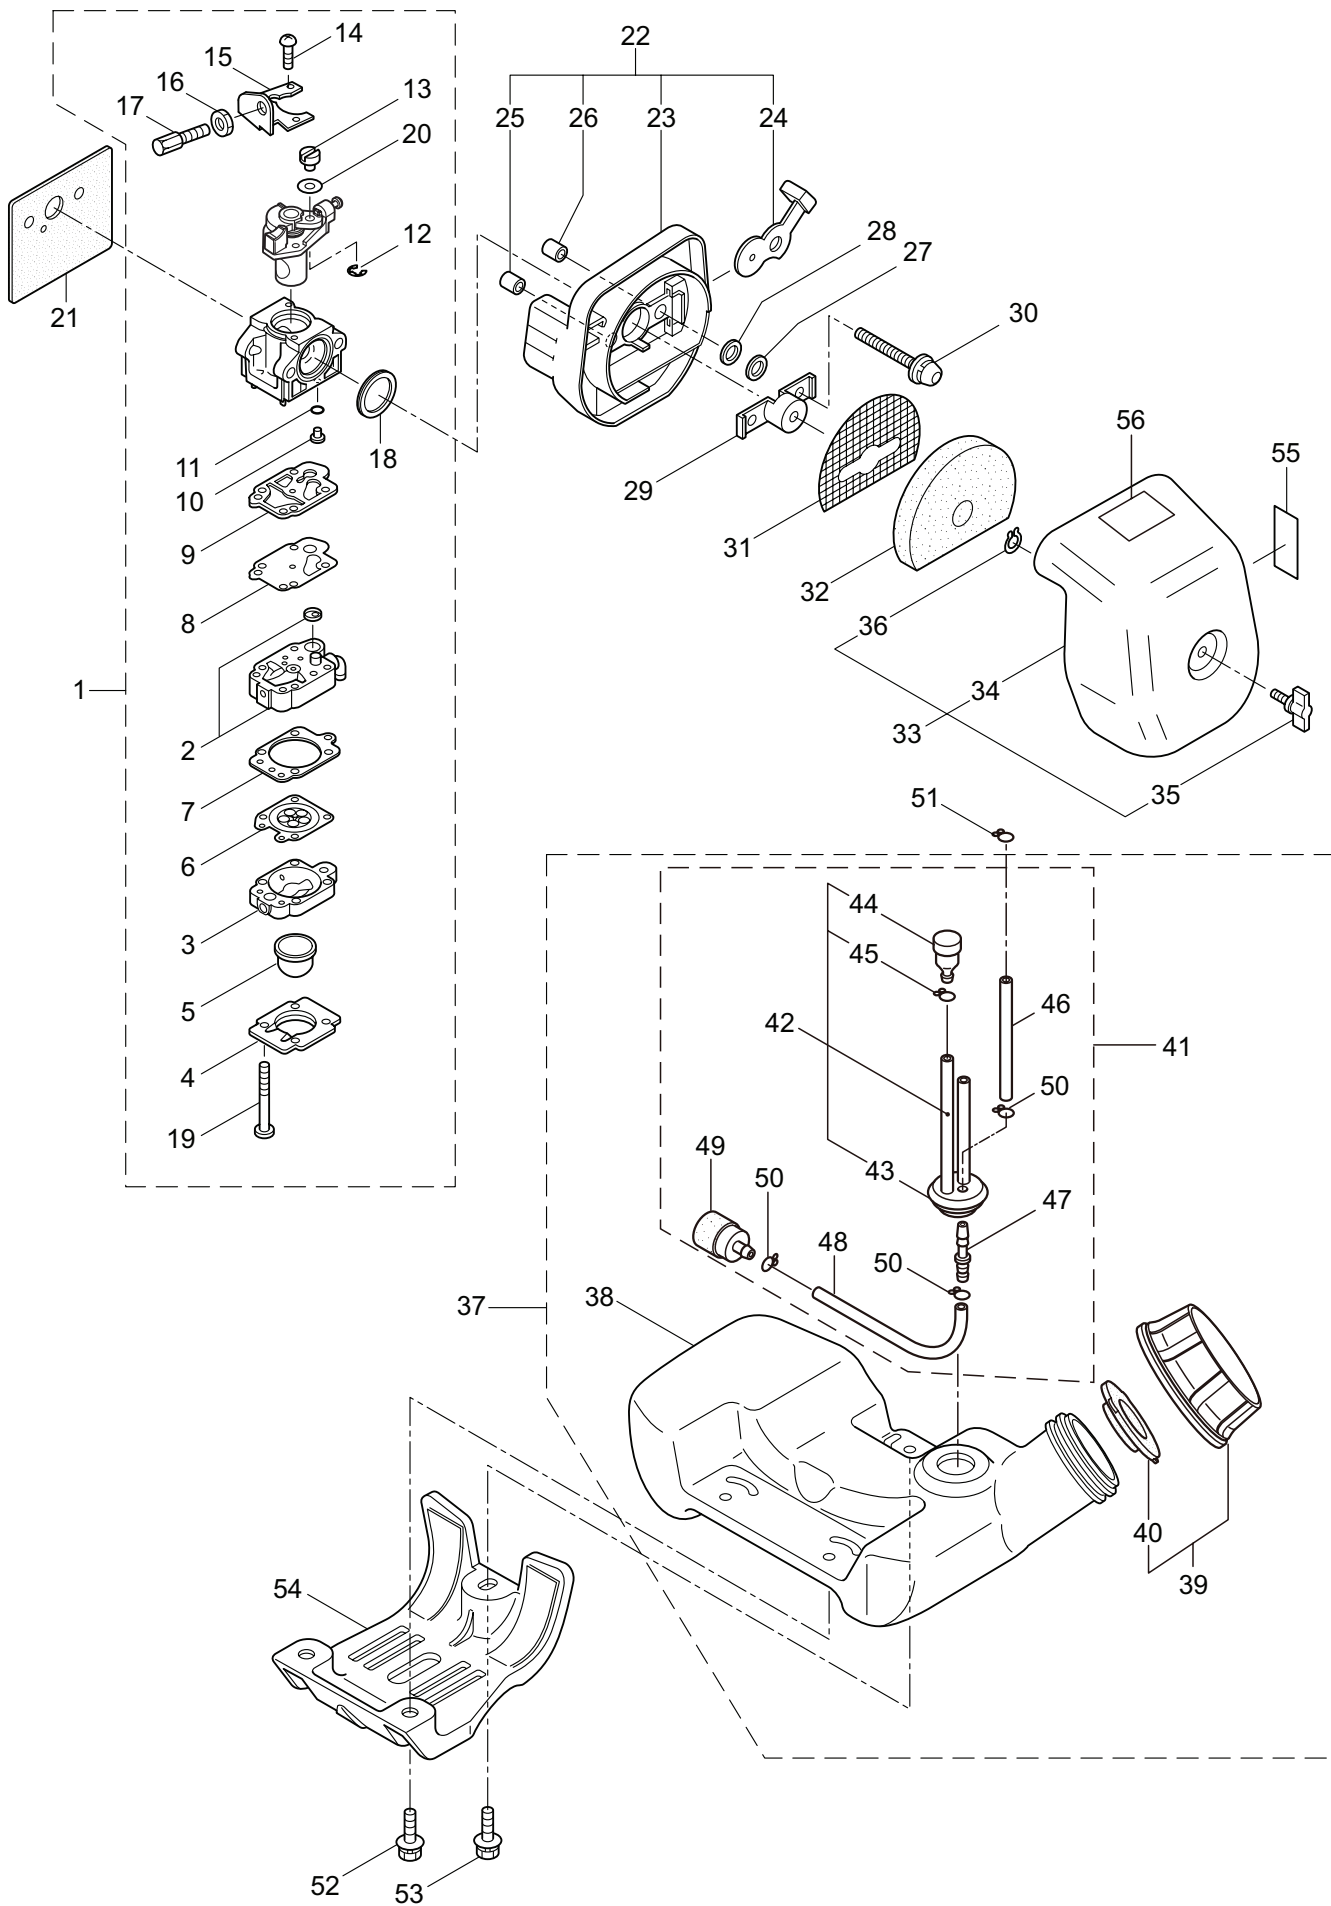

4. B27L
CARBURETOR, FUEL TANK

Ref. No.	Part No.	Part Name	Q'ty	Remarks
4-46	289028	Pipe A	1	3x5x53L
4-47	288921	Joint	1	
4-48	289033	Pipe	1	3x5x100L
4-49	264653	Filter Ass'y	1	
4-50	261117	Clip	3	
4-51	261117	Clip	1	
4-52	281714	Cap Screw	2	M5x20
4-53	281715	Cap Screw	1	M5x20
4-54	281441	Stand	1	
4-55	261352	Label	1	Choke
4-56	285188	Label	1