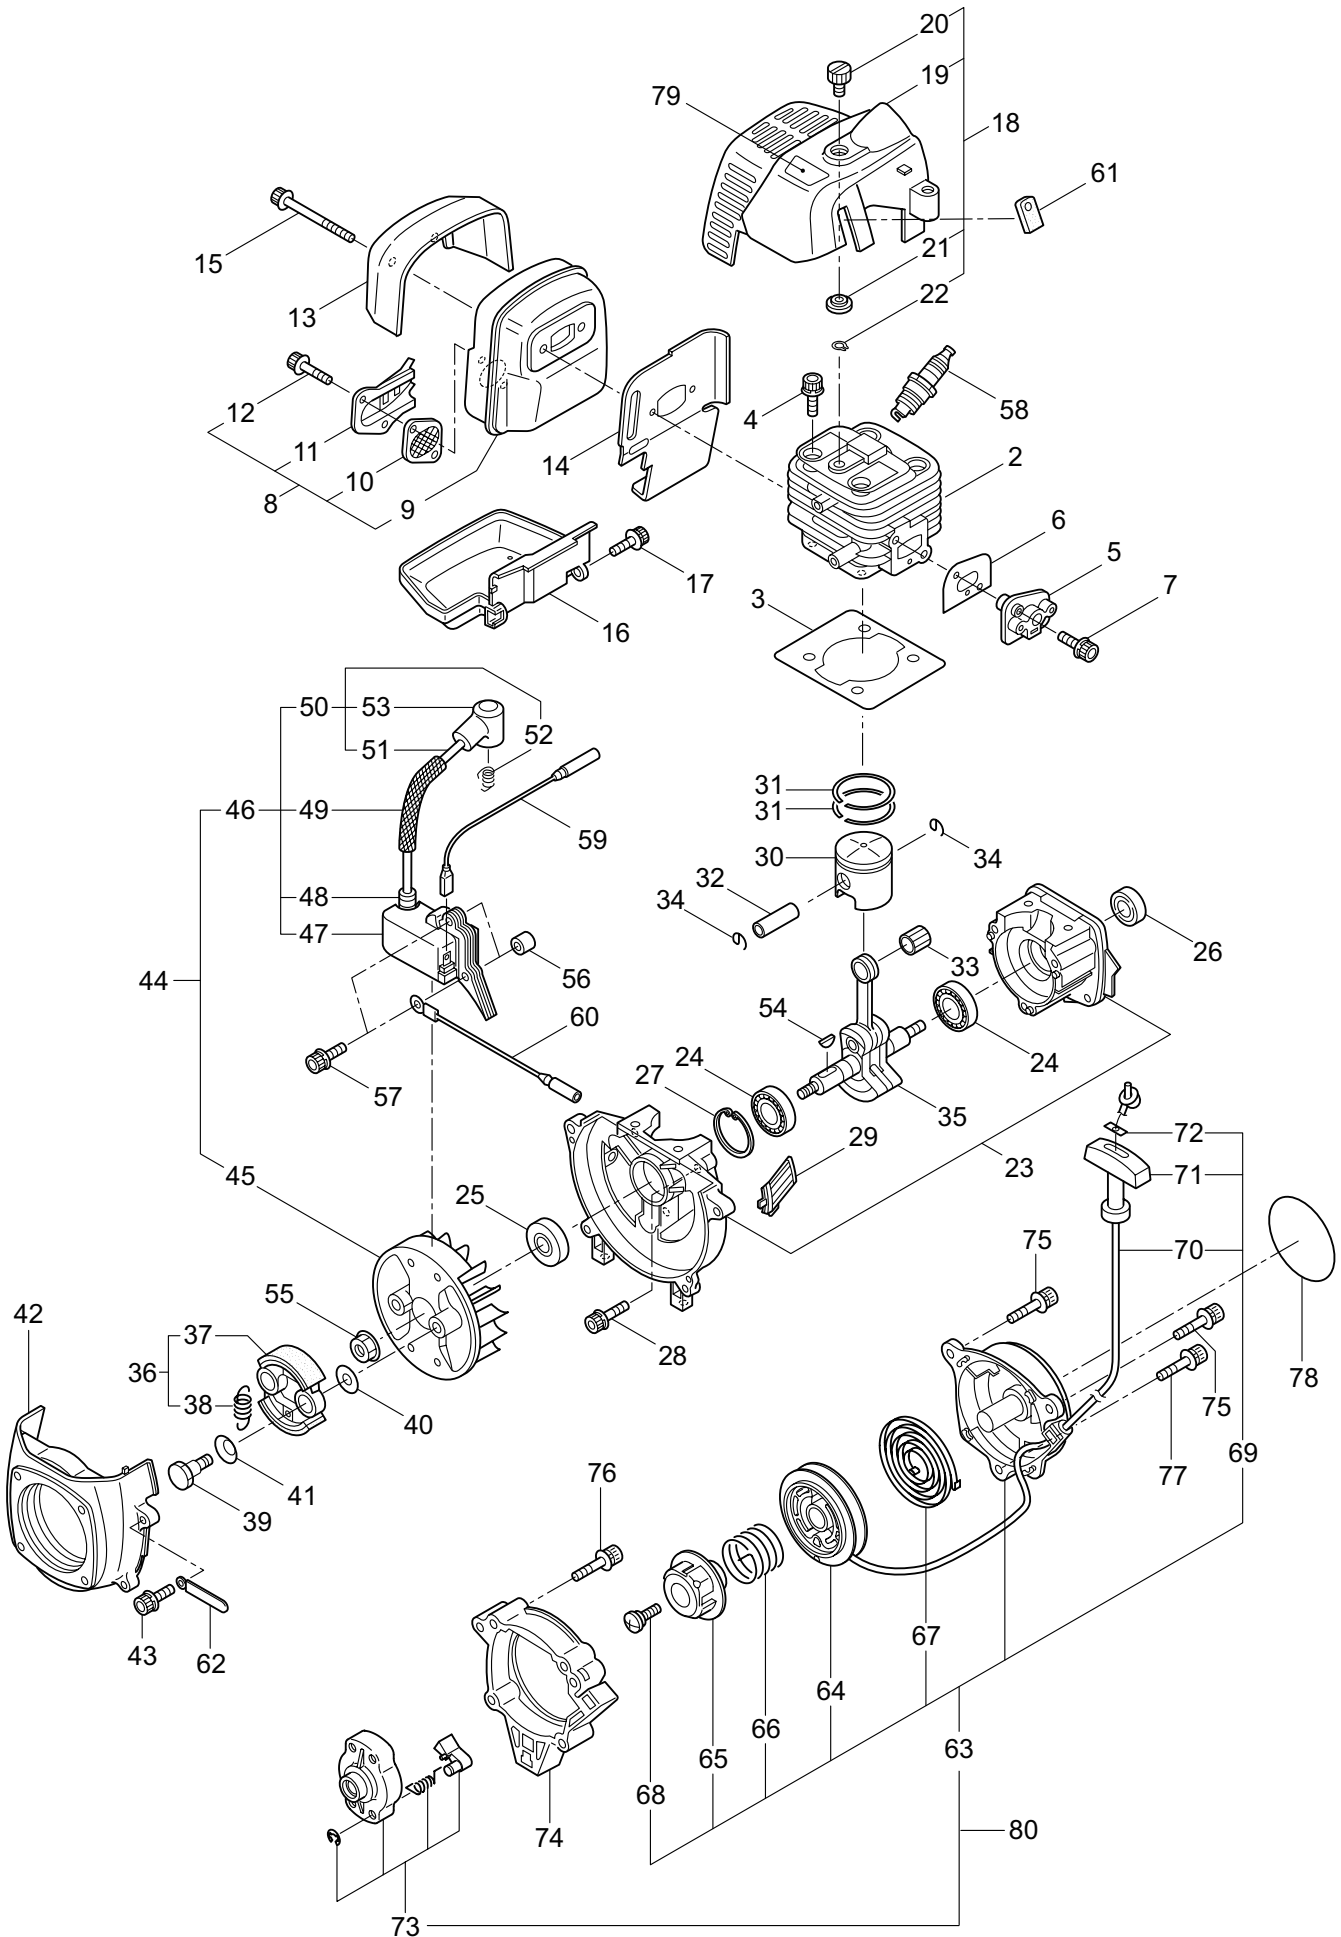

3. B27L ENGINE

Ref. No.	Part No.	Part Name	Q'ty	Remarks
3-1	859190	Engine	1	CE260/26
3-2	283734	Cylinder	1	
3-3	283783	Gasket	1	
3-4	261250	Cap Screw	4	M5x20
3-5	269144	Insulator	1	New gasket required
3-6	267049	Gasket	1	
3-7	265924	Cap Screw	2	M5x25
3-8	282208	Muffler Ass'y	1	Incl.9-12
3-9	282209	Muffler Comp.	1	
3-10	267056	Spark Arrester	1	
3-11	268171	Muffler Tail	1	
3-12	265107	Cap Screw	2	M4x10
3-13	284071	Holder	1	
3-14	283940	Gasket	1	
3-15	266402	Cap Screw	2	M5x55
3-16	281435	Under Cover	1	
3-17	267191	Cap Screw	1	M5x16
3-18	281742	Top Cover Ass'y	1	Incl.19-22
3-19	281434	Top Cover	1	
3-20	261018	Knob	1	
3-21	261020	Spacer	1	
3-22	261734	Snap Ring	1	#5
3-23	268241	Crankcase	1	
3-24	280488	Bearing	2	PPL 6001
3-25	261492	Oil Seal	1	ISCD12287
3-26	261386	Oil Seal	1	ISCD12227
3-27	055185	Snap Ring	1	#28
3-28	261612	Cap Screw	3	M5x30
3-29	281442	Screen	1	
3-30	268247	Piston	1	
3-31	261496	Piston Ring	2	(2)Required
3-32	261497	Piston Pin	1	
3-33	261037	Bearing,Needle	1	KBK8x11x11.8x1
3-34	261576	Clip,Piston	2	
3-35	265197	Crankshaft/Conn.Rod Ass'y	1	
3-36	267327	Clutch Ass'y	1	Incl.37,38
3-37	267342	Clutch Shoe	2	(2)required
3-38	267345	Spring,Clutch	1	
3-39	264505	Bolt	2	
3-40	261189	Washer	2	6x16.5x1.2
3-41	261777	Wave Washer	2	
3-42	281433	Fan Cover	1	
3-43	261250	Cap Screw	4	M5x20
3-44	283729	Magneto Ass'y	1	Incl.45-53
3-45	268253	Rotor/Fan	1