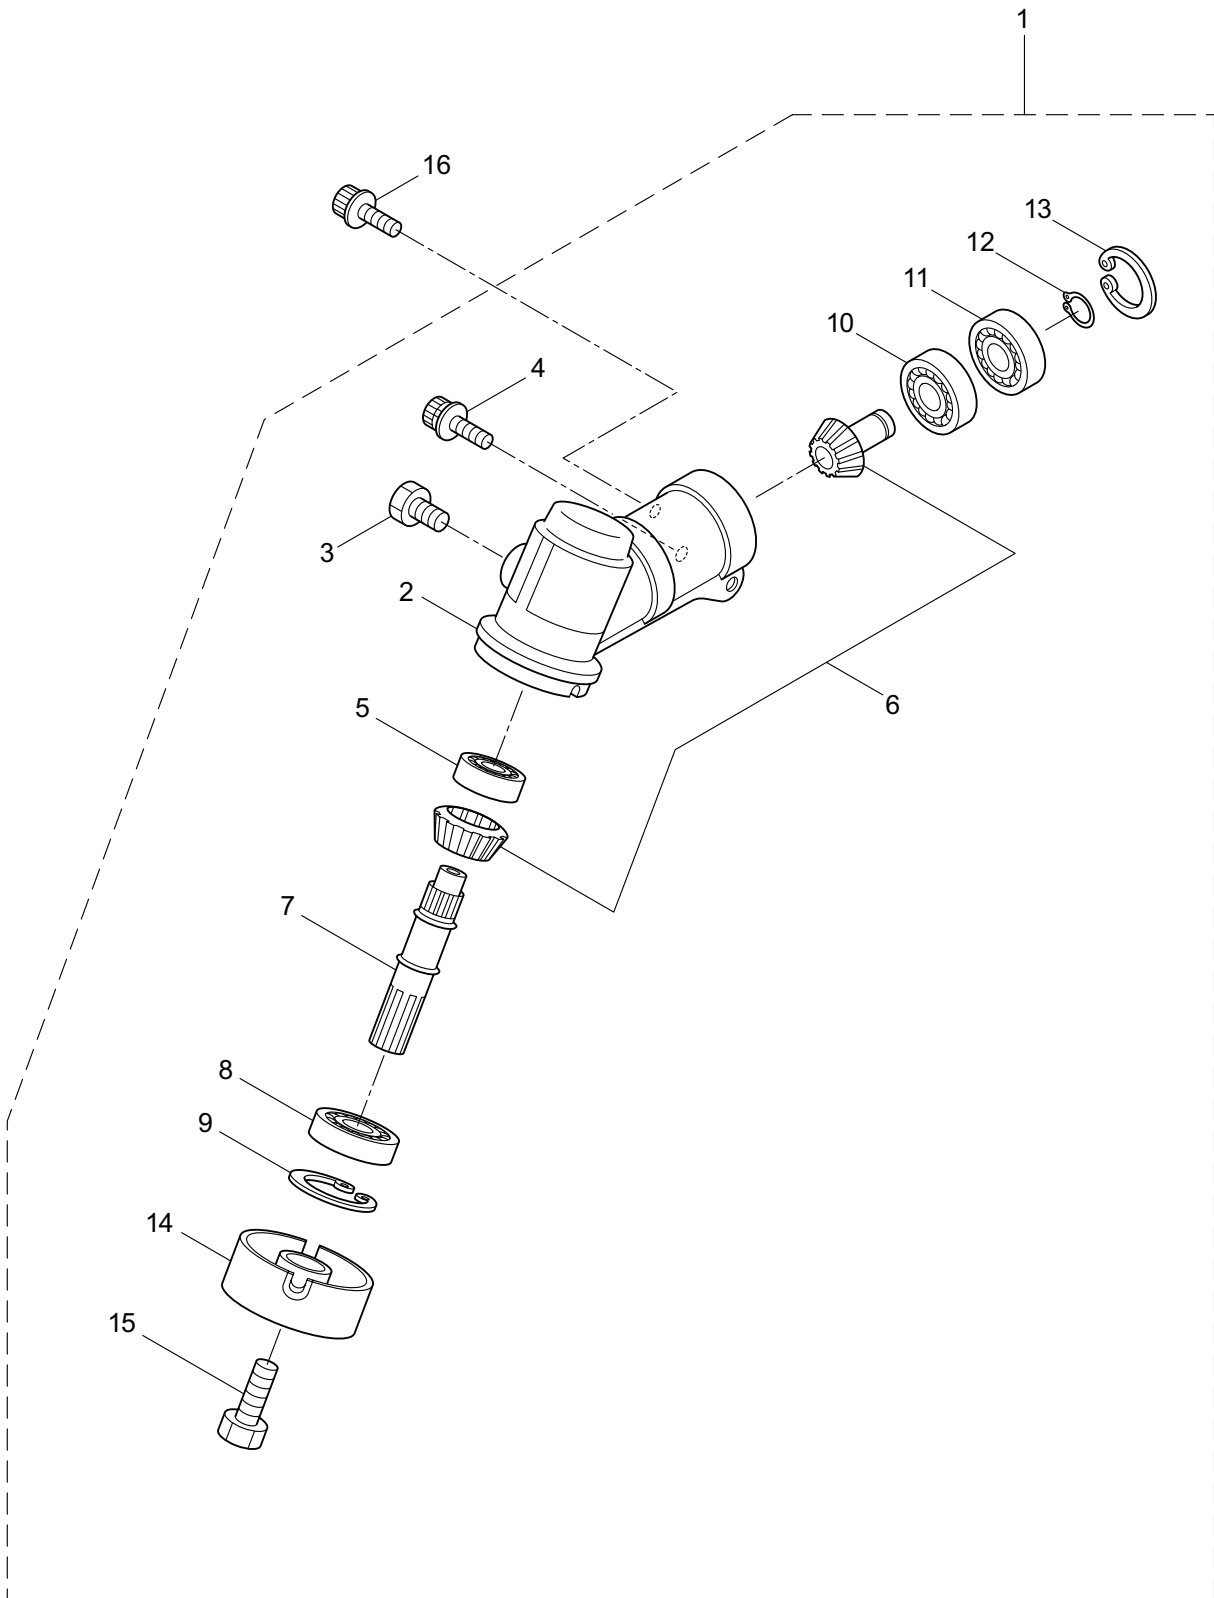

PARTS LIST

B27L

CONTENTS

1. MAIN BODY	1 ~ 2
2. GEARCASE.....	3 ~ 4
3. ENGINE	5 ~ 8
4. CARBURETOR, FUEL TANK	9 ~ 12
5. ACCESSORIES	13 ~ 14

2012. 11.

P/N 523524

1. B27L
MAIN BODY

Ref. No.	Part No.	Part Name	Q'ty	Remarks
1-1	364160	B27L(MUS)	1	
1-2	261250	Cap Screw	4	M5x20
1-3	215512	Clutch Case Ass'y	1	Incl.4-10
1-4	214592	Bearing Case	1	
1-5	214161	Bearing	2	#6000ZZ
1-6	054676	Snap Ring	1	#26
1-7	214162	Buffer	1	
1-8	214163	Washer	1	
1-9	092033	Screw	4	M5x15
1-10	214593	Driveshaft Tube Adapter	1	
1-11	261246	Cap Screw	1	M5x25
1-12	220078	Driveshaft Tube Ass'y	1	Incl.22,23
1-13	219268	Driveshaft Ass'y	1	
1-14	054677	Clutch Drum	1	
1-15	215532	Shaft Grip	1	
1-16	221465	Throttle Trigger	1	
1-17	214083	Outer Guide	1	
1-18	213444	Throttle Cable	1	340L
1-19	213548	Plastic Tube	1	#10x200L
1-20	225962	Bracket	1	
1-21	234667	Label	1	B27L
1-22	221501	Label	1	Warning
1-23	221502	Label	1	Caution
1-24	227816	Loop Handle Ass'y	1	Incl.25
1-25	215608	Cap Screw	4	M5x30x16
1-26	261612	Cap Screw	2	M5x30
1-27	226300	Safety Cover Ass'y	1	Incl.28-32
1-28	225961	Safety Cover	1	
1-29	231493	String Cutter	1	
1-30	227817	Bolt	2	M5x12
1-31	081027	Nut	2	M5
1-32	212972	String Cutter Cover	1	
1-33	225963	Threaded Bracket	1	

2. B27L
GEARCASE

Ref. No.	Part No.	Part Name	Q'ty	Remarks
2-1	225959	Gearcase Ass'y	1	Incl.2-15
2-2	225960	Gearcase	1	
2-3	234109	Bolt	1	M8x8
2-4	261246	Cap Screw	1	M5x25
2-5	210554	Bearing	1	#608
2-6	227106	Gear Set	1	
2-7	215762	Blade Shaft	1	
2-8	212999	Bearing	1	#6001 2RK
2-9	055185	Snap Ring	1	#28
2-10	210560	Bearing	1	#609
2-11	140268	Bearing	1	#609Z
2-12	228477	Snap Ring	1	#9
2-13	140270	Snap Ring	1	#24
2-14	222890	Boss Adapter	1	
2-15	221998	Bolt	1	M8x12,Counterclockwise
2-16	261233	Cap Screw	1	M5x12