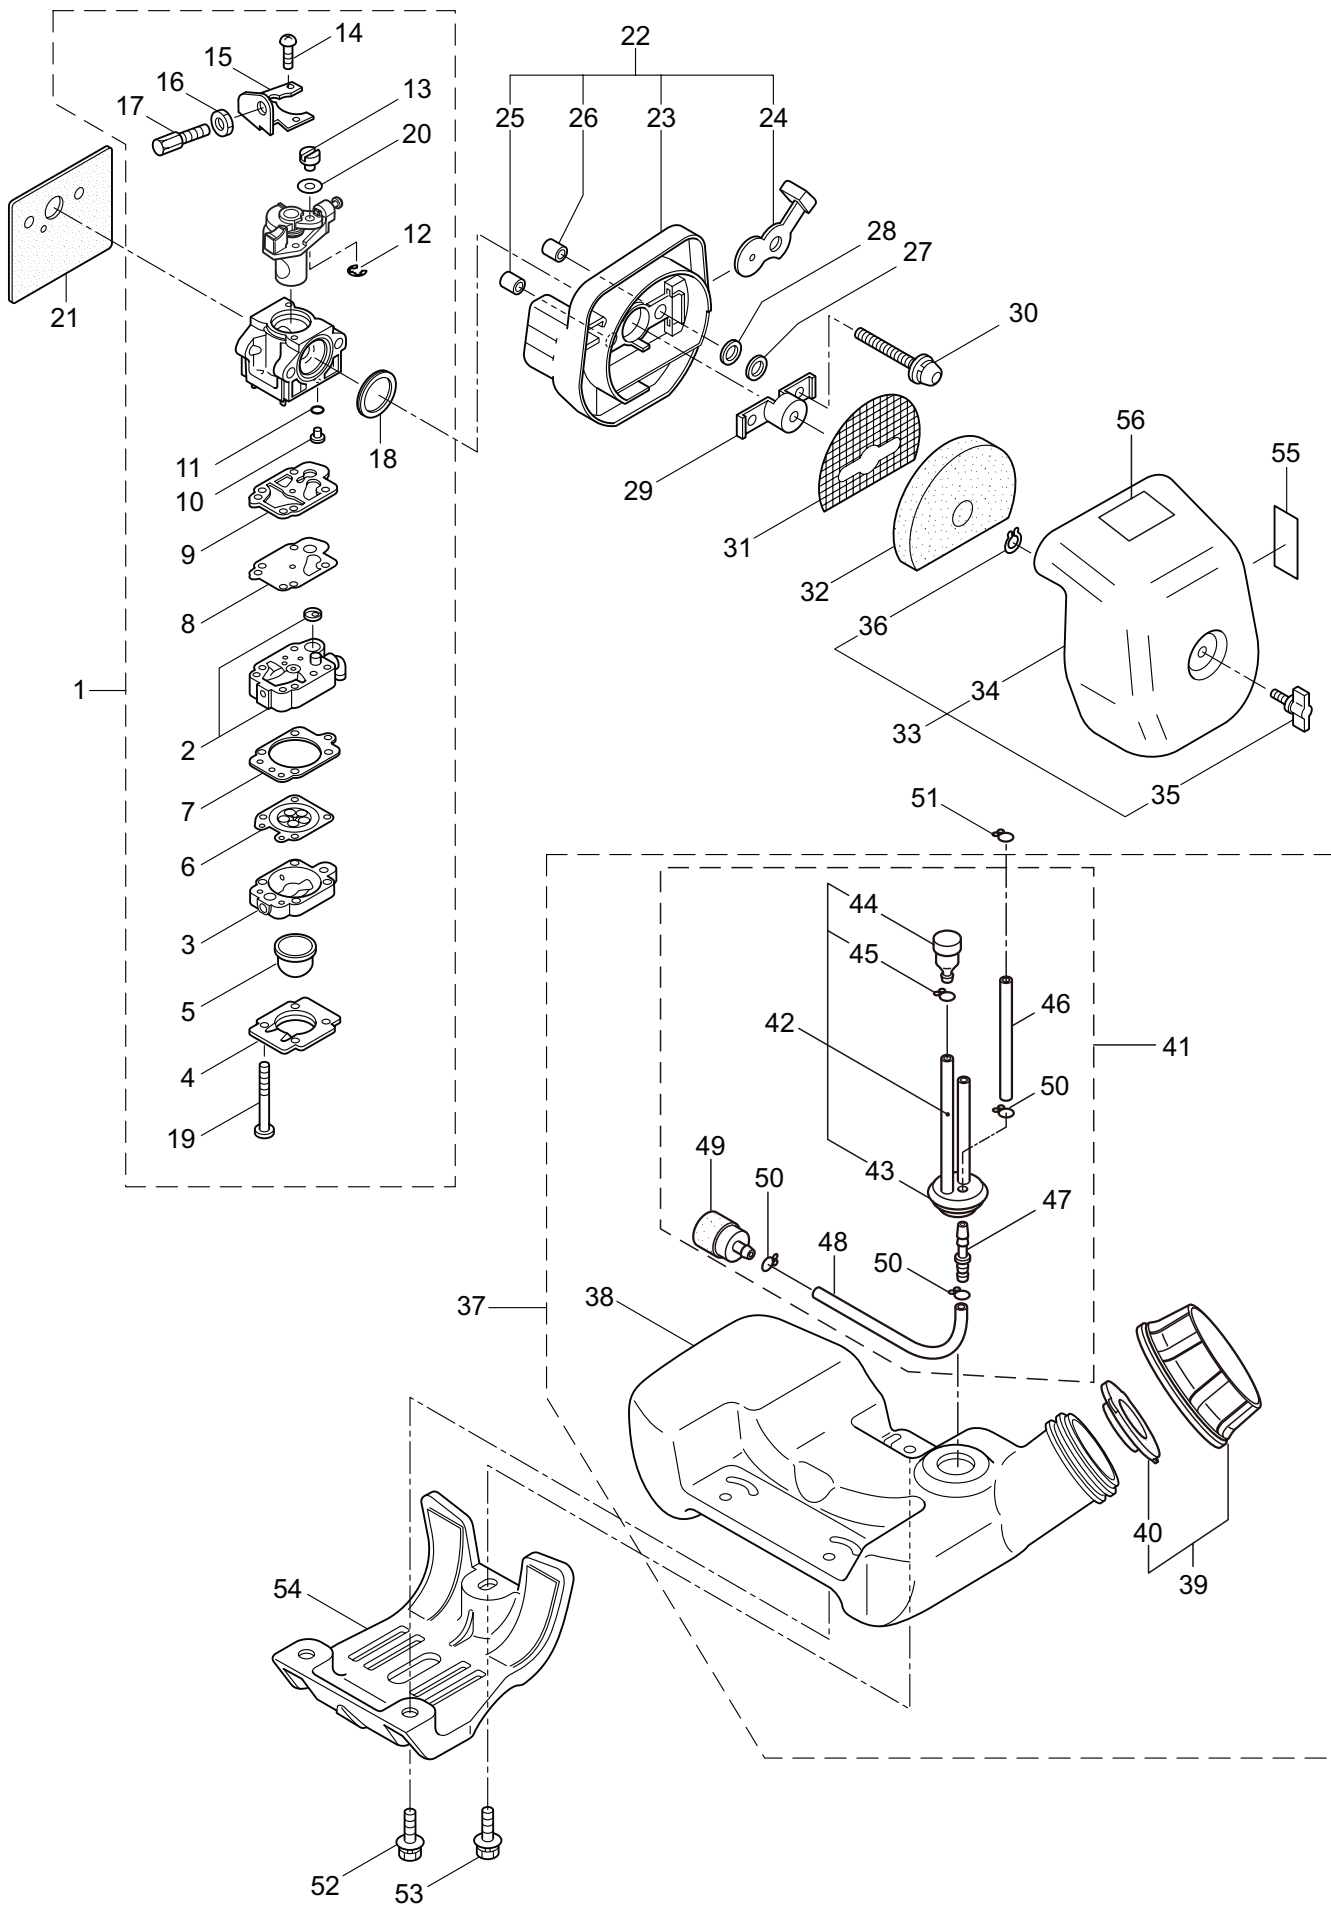

4. B27L
CARBURETOR, FUEL TANK

Ref. No.	Part No.	Part Name	Q'ty	Remarks
4-1	283898	Carburetor Ass'y	1	Incl.2-20
4-2	264155	Pump Body	1	
4-3	262991	Purge Body	1	
4-4	262992	Cover Plate	1	
4-5	261874	Primer Bulb	1	
4-6	283905	Diaphragm, Meterring	1	
4-7	262993	Gasket	1	
4-8	262994	Diaphragm,Fuel Pump	1	
4-9	282576	Gasket	1	
4-10	281487	Main Jet	1	#37
4-11	261871	O-Ring	1	
4-12	261876	E-Ring	1	
4-13	261658	Swivel	1	
4-14	261875	Screw	2	
4-15	264677	Bracket	1	
4-16	261878	Nut	1	
4-17	263994	Adapter	1	
4-18	261657	Packing	1	
4-19	262996	Screw	4	
4-20	264678	Washer	1	
4-21	269762	Gasket	1	
4-22	268055	Air Filter Case Ass'y	1	Incl.23-26
4-23	268056	Air Filter Case	1	
4-24	268057	Valve	1	
4-25	268157	Sleeve	1	5.5x7.1x6L
4-26	268412	Sleeve	1	5.5x7.1x6.6L
4-27	263345	Packing	1	7.2x11xt1.3
4-28	263942	Washer	1	7.2x12xt0.15
4-29	263815	Stay	1	
4-30	264016	Cap Screw	2	M5x60
4-31	265026	Screen	1	
4-32	265027	Foam Element	1	
4-33	268058	Air Filter Cover Ass'y	1	Incl.34-36
4-34	268059	Air Filter Cover	1	
4-35	281438	Knob	1	
4-36	261734	Snap Ring	1	#5
4-37	289034	Fuel Tank Ass'y	1	Incl.38-50
4-38	284820	Fuel Tank	1	
4-39	289043	Fuel Tank Cap Ass'y	1	Incl.40
4-40	287058	Gasket	1	
4-41	289035	Fuel Pipe Pick-up Ass'y	1	Incl.42-50
4-42	289036	Fuel Pipe Ass'y	1	Incl.43-45
4-43	268065	Grommet	1	
4-44	261590	Breather	1	
4-45	261117	Clip	1