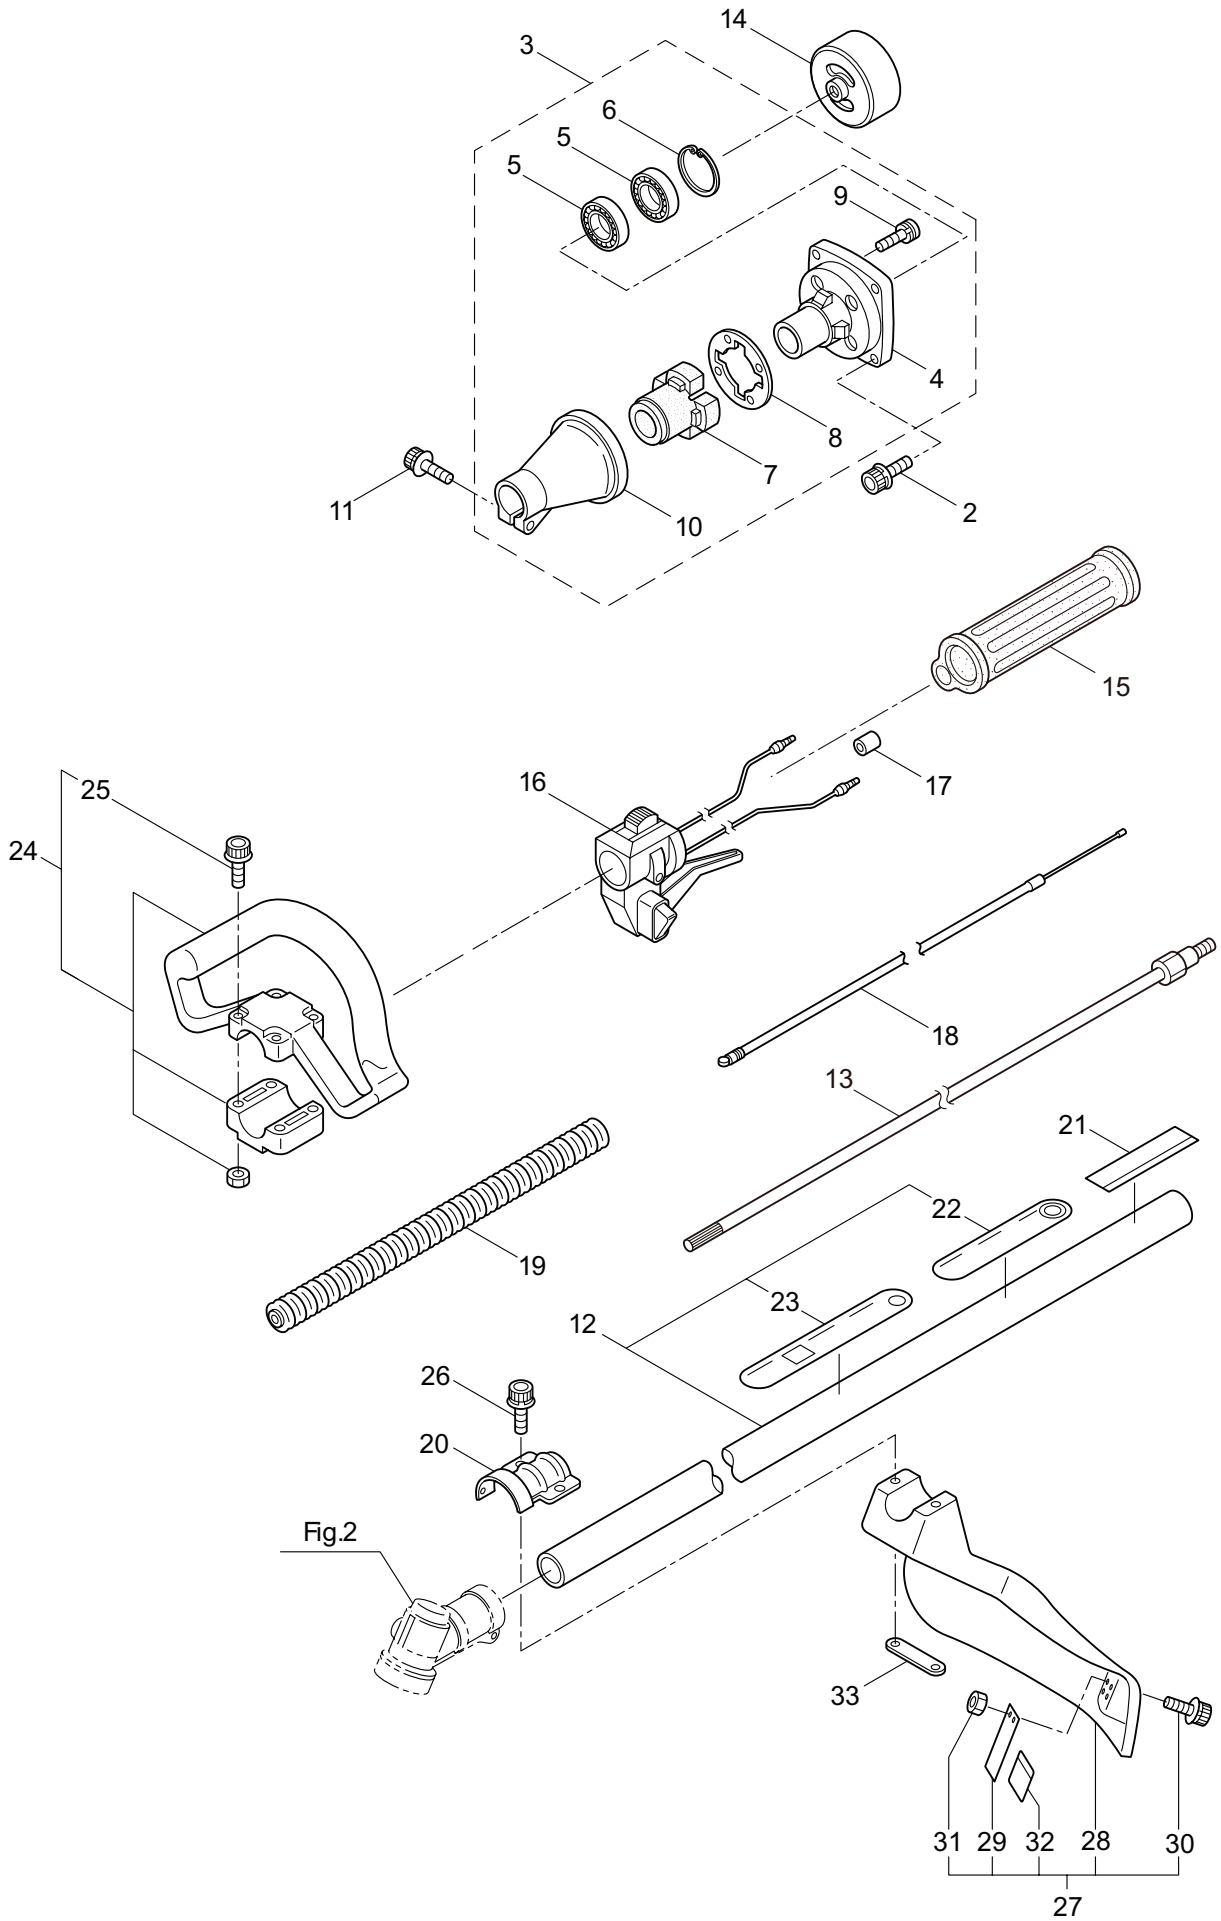

PARTS LIST

B27L

CONTENTS

1. MAIN BODY	1 ~ 2
2. GEARCASE.....	3 ~ 4
3. ENGINE	5 ~ 8
4. CARBURETOR, FUEL TANK	9 ~ 12
5. ACCESSORIES	13 ~ 14

2012. 11.

P/N 523524

1. B27L
MAIN BODY

Ref. No.	Part No.	Part Name	Q'ty	Remarks
1-1	364160	B27L(MUS)	1	
1-2	261250	Cap Screw	4	M5x20
1-3	215512	Clutch Case Ass'y	1	Incl.4-10
1-4	214592	Bearing Case	1	
1-5	214161	Bearing	2	#6000ZZ
1-6	054676	Snap Ring	1	#26
1-7	214162	Buffer	1	
1-8	214163	Washer	1	
1-9	092033	Screw	4	M5x15
1-10	214593	Driveshaft Tube Adapter	1	
1-11	261246	Cap Screw	1	M5x25
1-12	220078	Driveshaft Tube Ass'y	1	Incl.22,23
1-13	219268	Driveshaft Ass'y	1	
1-14	054677	Clutch Drum	1	
1-15	215532	Shaft Grip	1	
1-16	221465	Throttle Trigger	1	
1-17	214083	Outer Guide	1	
1-18	213444	Throttle Cable	1	340L
1-19	213548	Plastic Tube	1	#10x200L
1-20	225962	Bracket	1	
1-21	234667	Label	1	B27L
1-22	221501	Label	1	Warning
1-23	221502	Label	1	Caution
1-24	227816	Loop Handle Ass'y	1	Incl.25
1-25	215608	Cap Screw	4	M5x30x16
1-26	261612	Cap Screw	2	M5x30
1-27	226300	Safety Cover Ass'y	1	Incl.28-32
1-28	225961	Safety Cover	1	
1-29	231493	String Cutter	1	
1-30	227817	Bolt	2	M5x12
1-31	081027	Nut	2	M5
1-32	212972	String Cutter Cover	1	
1-33	225963	Threaded Bracket	1	

2. B27L
GEARCASE

Ref. No.	Part No.	Part Name	Q'ty	Remarks
2-1	225959	Gearcase Ass'y	1	Incl.2-15
2-2	225960	Gearcase	1	
2-3	234109	Bolt	1	M8x8
2-4	261246	Cap Screw	1	M5x25
2-5	210554	Bearing	1	#608
2-6	227106	Gear Set	1	
2-7	215762	Blade Shaft	1	
2-8	212999	Bearing	1	#6001 2RK
2-9	055185	Snap Ring	1	#28
2-10	210560	Bearing	1	#609
2-11	140268	Bearing	1	#609Z
2-12	228477	Snap Ring	1	#9
2-13	140270	Snap Ring	1	#24
2-14	222890	Boss Adapter	1	
2-15	221998	Bolt	1	M8x12,Counterclockwise
2-16	261233	Cap Screw	1	M5x12