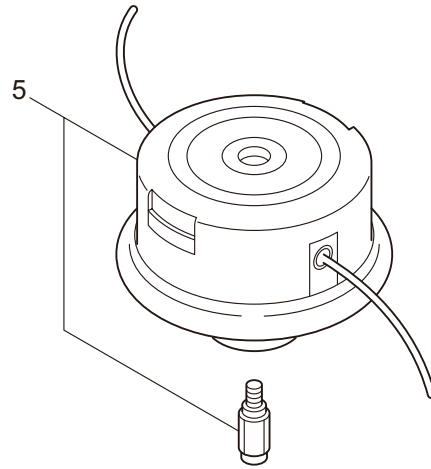

5. B27L
ACCESSORIES

Ref. No.	Part No.	Part Name	Q'ty	Remarks
5-1	210418	Box Spanner	1	13x19x(+)
5-2	219431	Wrench	1	3mm
5-3	219432	Wrench	1	4mm
5-4	232025	Instruction Manual	1	
5-5	840399	Semi-Auto Head(L)5	1