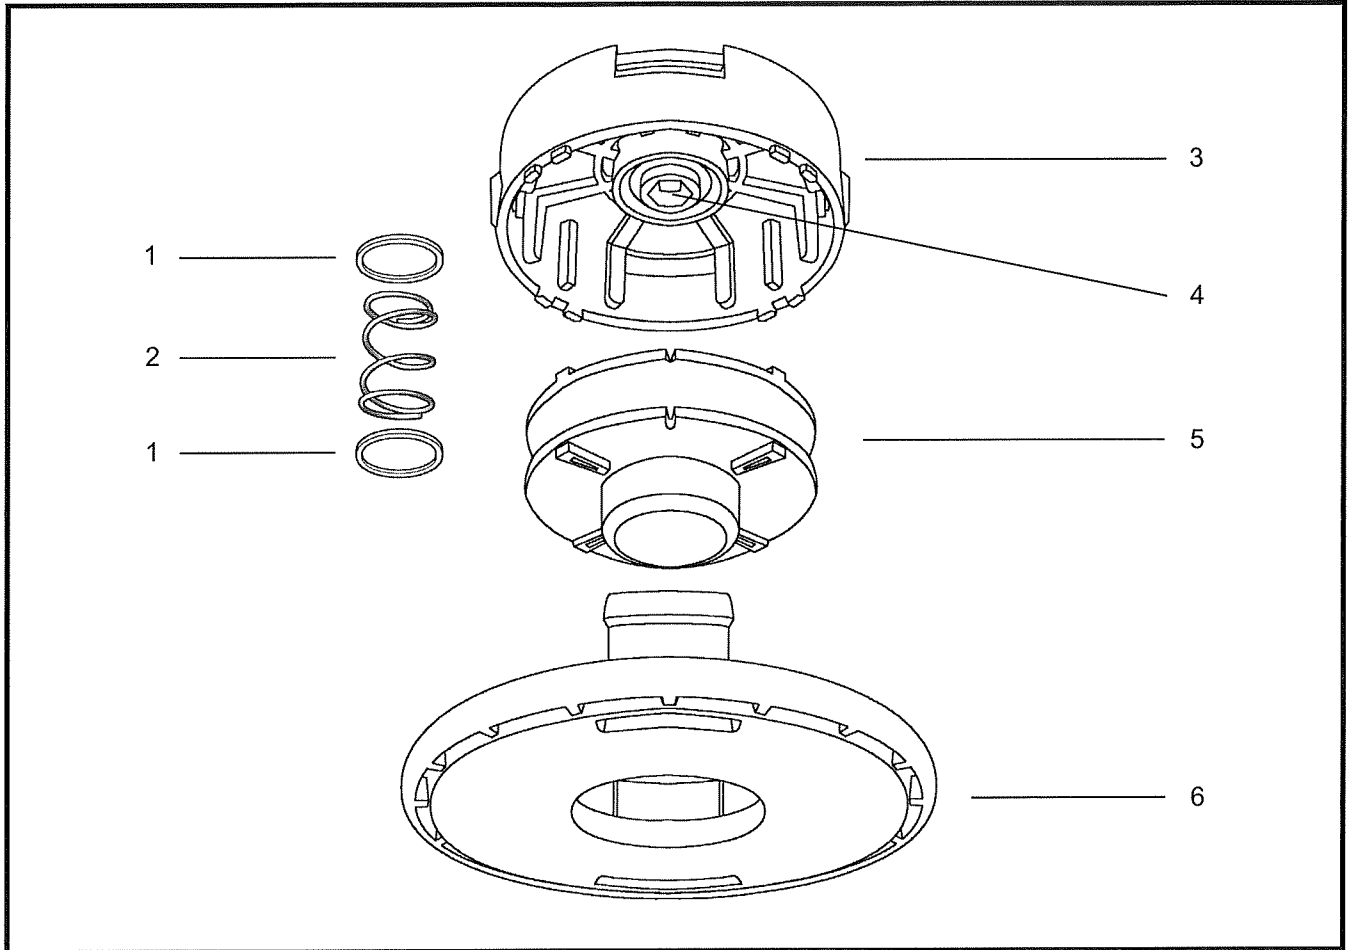

ILLUSTRATED PARTS LIST  
**KATANA LINE HEAD**

**4" & 6" CUTTING HEAD ASSEMBLY**

REF NO	PART NO	DESCRIPTION	QTY	NOTES
1	840790	Spring Plate	2	4 & 6 inch heads
2	840791	Spring	1	4 & 6 inch heads
3	840782	Body	1	4 inch head
	840786	Body	1	6 inch head
4	840789	Adaptor	1	8x1.25 LHM
5	840784	Spool	1	4 inch head
	840788	Spool	1	6 inch head
6	840783	Cap	1	4 inch head
	840787	Cap	1	6 inch head
	840792	Adaptor	1	8x1.25 LHF
	840793	Adaptor	1	10x1.25 LHF
	840794	Adaptor	1	10x1.25 LHM
	840795	Adaptor	1	10x1.0 LHF
	840796	Adaptor	1	10x1.0 LHM