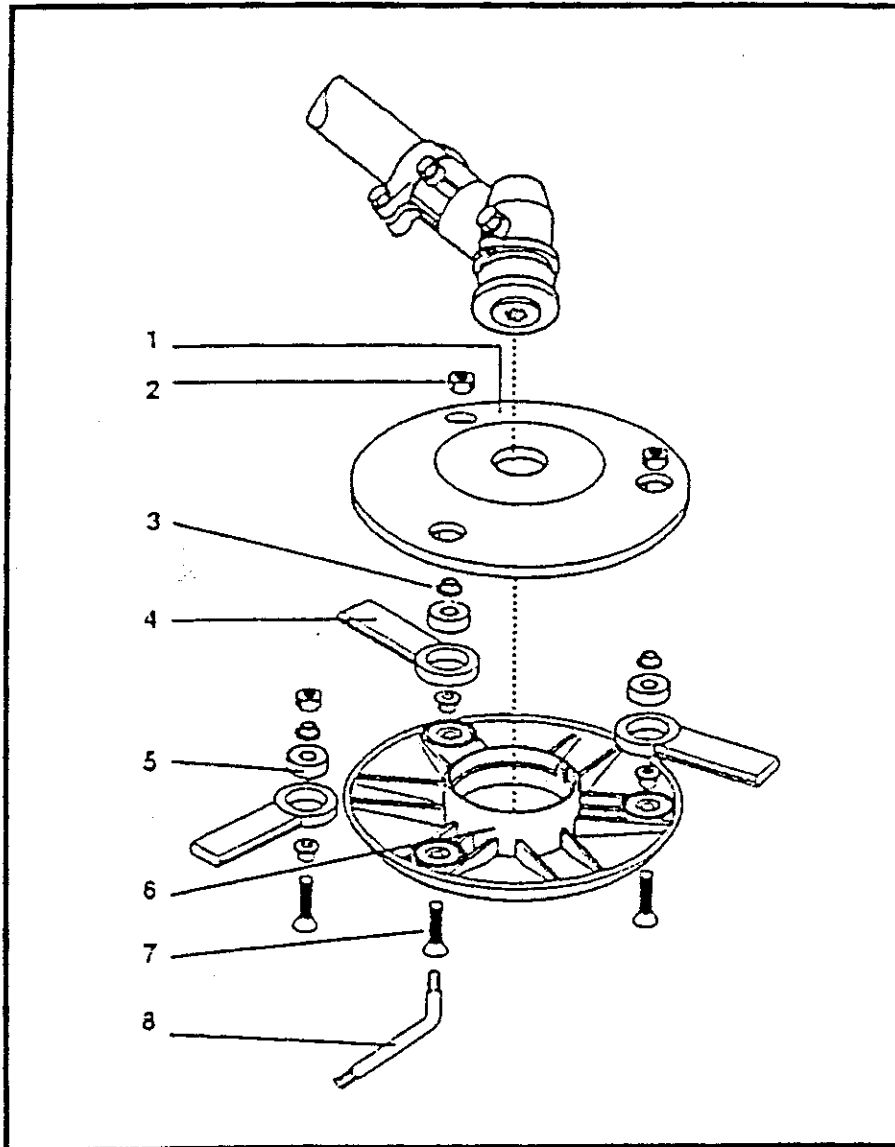

FLAIL HEAD (840626)

Ref No.	Part No.	Description	Q'ty	Notes
1	840563	Upper Body	1	
2	840564	Locking Nut	3	
3	840560	Inner Bearing	6	
4	840561	Replacement Blades	1	SET OF 3
5	840562	Bearing	3	
6	840565	Lower Body	1	
7	840566	Locking Bolt	3	
8	105489	Hex Wrench	1	4mm