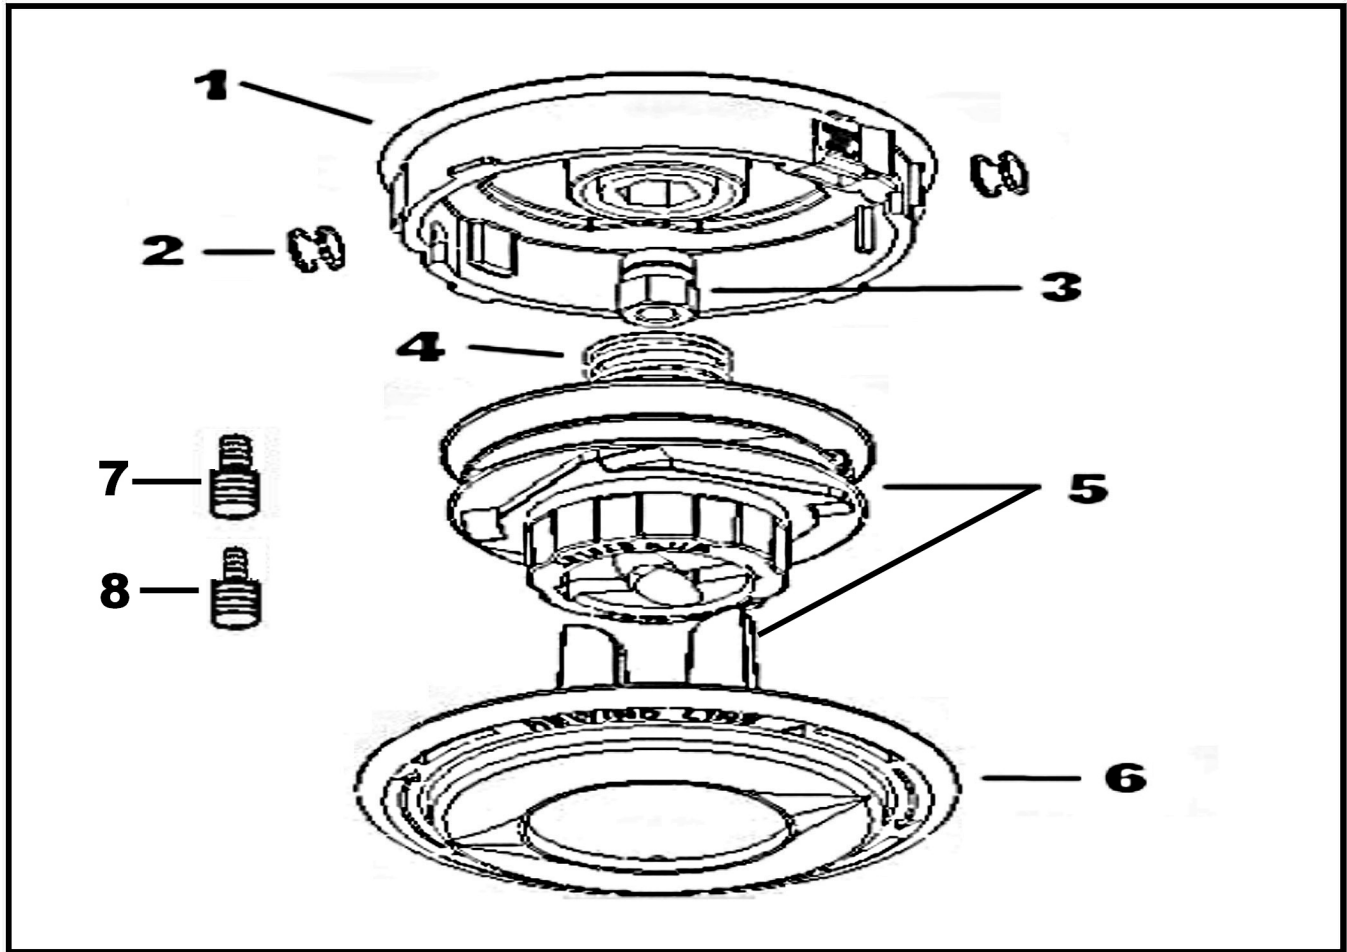

ILLUSTRATED PARTS LIST

**KATANA EZ TRIMMER HEAD
#840419 CLAMSHELL PKG**

5" TRIMMER HEAD ASSEMBLY

ITEM	DESCRIPTION	PART#
1	Housing	841200
2	Eyelet	841201
3	Shaft Bolt (10mm LHF)	841202
4	Spring	841203
5	Spool (Line Guides Included)	841204
6	Cover	841206
7	Adapter Bolt (8mm x 1.25)	841219
8	Adapter Bolt (7mm x 1.00)	841220