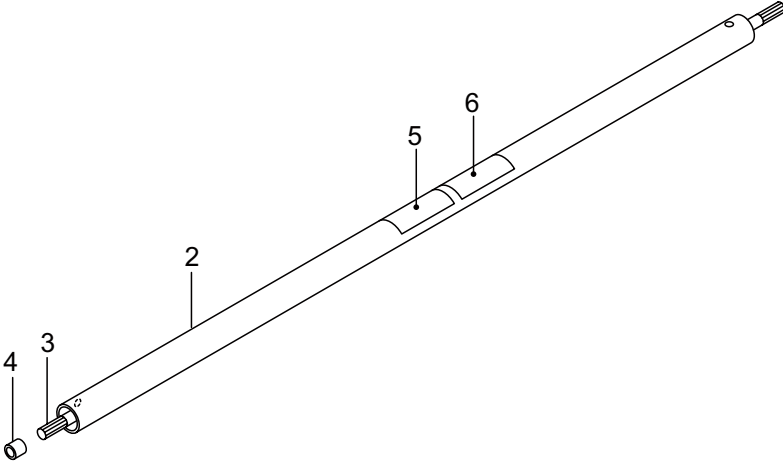

PARTS LIST

QC-PS SHAFT

CONTENTS

1. QC-PS SHAFT	1 ~ 2
----------------------	-------

2015. 06.

P/N 524104

1. QC-PS SHAFT

Ref. No.	Part No.	Part Name	Q'ty	Remarks
1-1	364535	QC-PS SHAFT	1	
1-2	237170	Driveshaft Tube Ass'y	1	
1-3	236843	Driveshaft	1	758L
1-4	216079	Stopper	1	
1-5	231896	Label	1	
1-6	219937	Label	1	