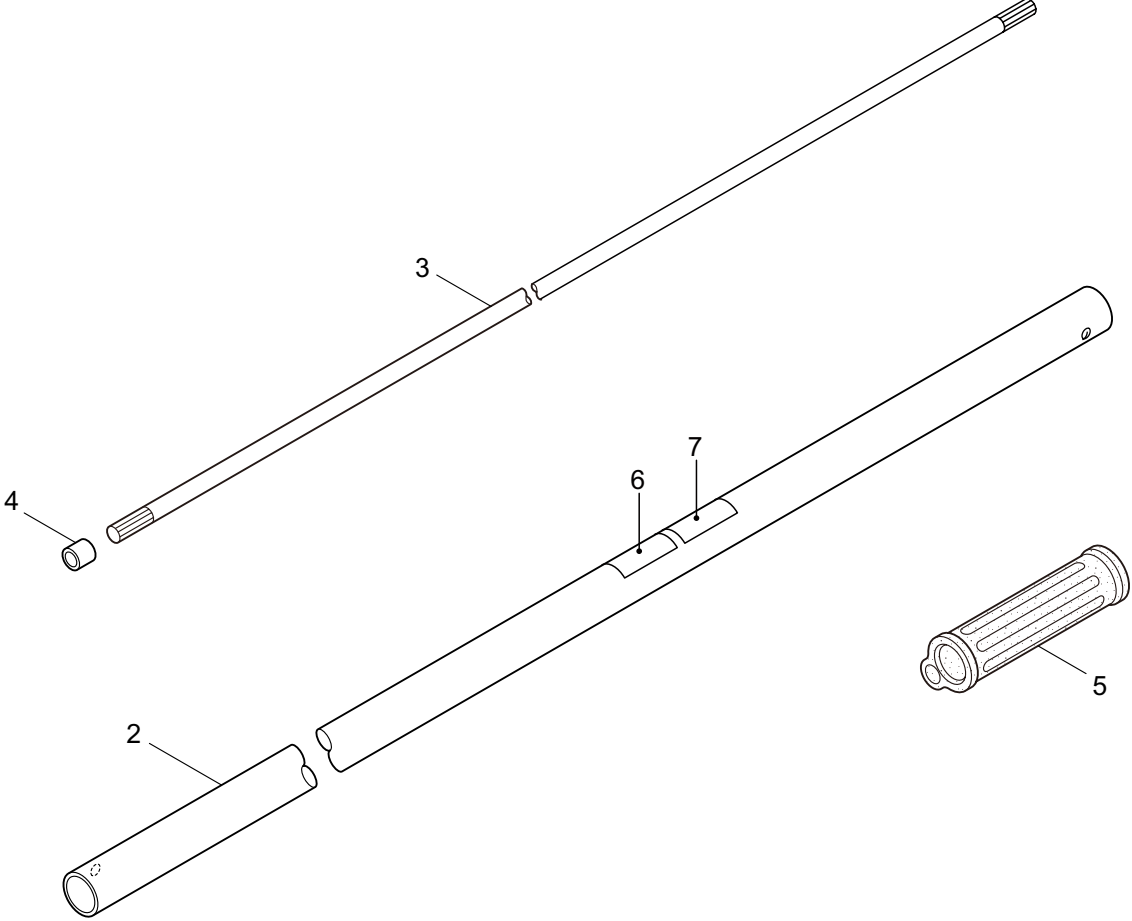

PARTS LIST

QC-PL SHAFT

CONTENTS

1. QC-PL_SHAFT	1 ~ 2
----------------------	-------

2015. 06.

MARUYAMA

P/N 524105

1. QC-PL_SHAFT

Ref. No.	Part No.	Part Name	Q'ty	Remarks
1-1	364534	QC-PL SHAFT	1	
1-2	237695	Driveshaft Tube Ass'y	1	1500L
1-3	237696	Driveshaft	1	1536L
1-4	216079	Stopper	1	
1-5	215532	Shaft Grip	1	
1-6	231896	Label	1	
1-7	219937	Label	1	