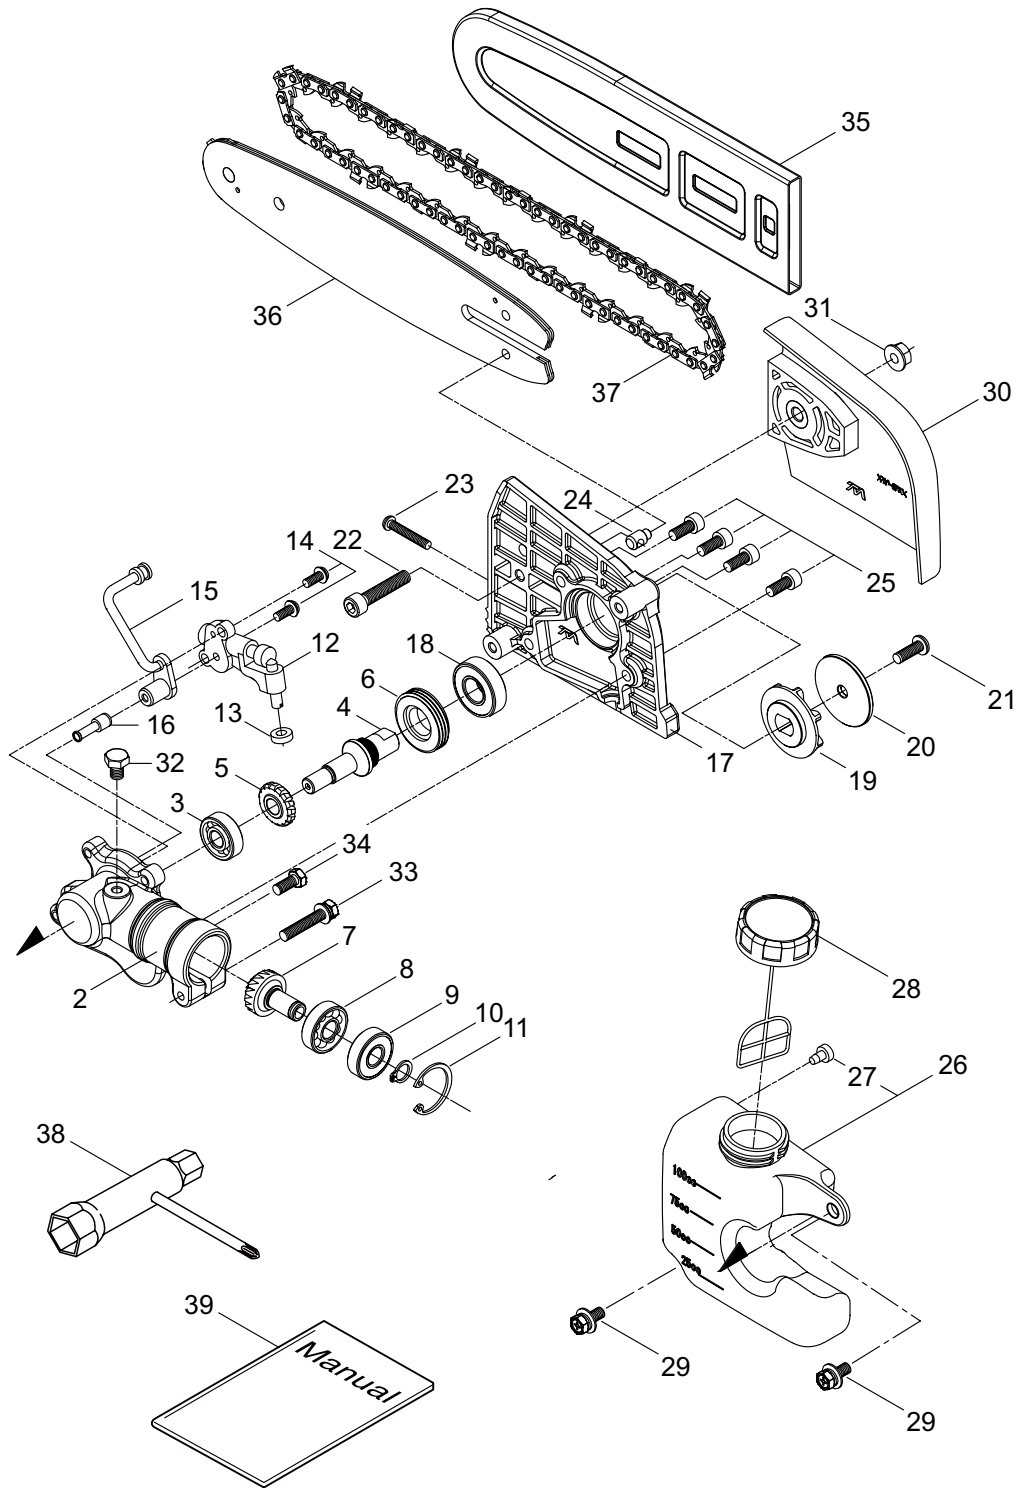

PARTS LIST

QC-P HEAD

CONTENTS

1. QC-P HEAD	1 ~ 2
--------------------	-------

2015. 06.

P/N 524103

1. QC-P HEAD

Ref. No.	Part No.	Part Name	Q'ty	Remarks
1-1	364536	QC-P HEAD	1	
1-2	231855	Gearcase A	1	
1-3	227990	Bearing	1	#608
1-4	231856	Gear Shaft	1	
1-5	231857	Gear	1	
1-6	231858	Worm Wheel	1	
1-7	231859	Pinion Shaft	1	
1-8	227992	Bearing	1	#609
1-9	227993	Bearing	1	#609Z
1-10	228477	Snap Ring	1	#9
1-11	140270	Snap Ring	1	#24
1-12	231860	Oil Pump	1	
1-13	231861	Seal	1	
1-14	231862	Screw	2	
1-15	231863	Pipe, Oil	1	
1-16	231864	Strainer	1	
1-17	234084	Gearcase B	1	
1-18	227991	Bearing	1	#6001DDU
1-19	231866	Sprocket	1	
1-20	231867	Washer	1	
1-21	231868	Bolt	1	M6x15
1-22	125588	Bolt	1	M6x30
1-23	234085	Screw	1	M4x30
1-24	231870	Adjuster	1	
1-25	231871	Bolt	4	M5x12
1-26	234086	Oil Tank Ass'y	1	Incl.27
1-27	231873	Breather	1	
1-28	231874	Tank Cap Ass'y	1	
1-29	092580	Bolt	2	M5x12
1-30	231875	Chain Cover Comp	1	
1-31	126756	Nut	1	M6
1-32	089819	Bolt	1	M6x8
1-33	261246	Cap Screw	1	M5x25
1-34	215993	Cap Screw	1	M5x10
1-35	234087	Chain Cover	1	
1-36	234088	Guide Bar	1	
1-37	289536	Chain	1	
1-38	219968	Box Spanner	1	10x19x(-)
1-39	237821	Instruction Manual	1	