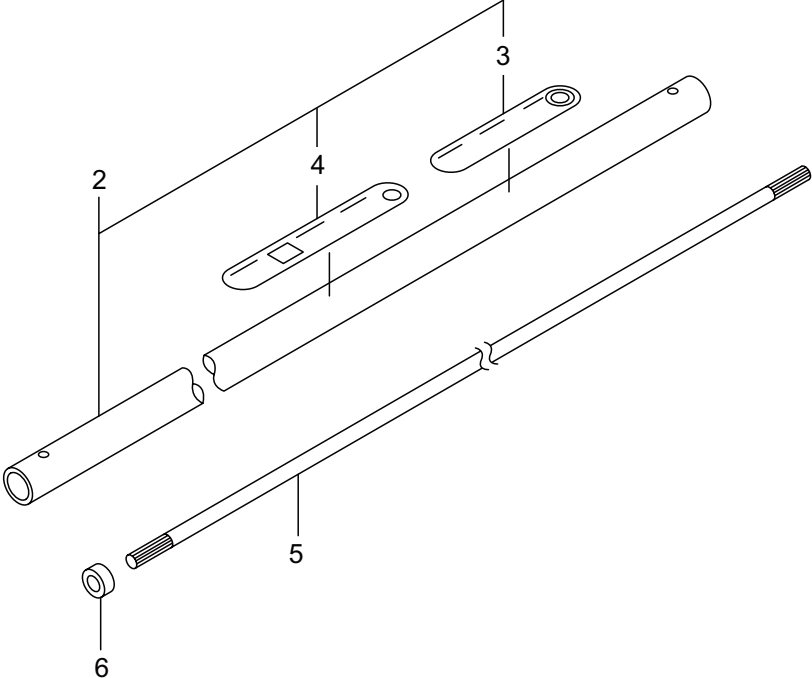

### CONTENTS

1. QC-ES SHAFT .....	1 ~ 2
----------------------	-------

2015. 12.

P/N 524225

1. QC-ES SHAFT

Ref. No.	Part No.	Part Name	Q'ty	Remarks
1-1	238275	QC-ES SHAFT	1	
1-2	237913	Driveshaft Tube Ass'y	1	Incl.3,4
1-3	221501	Label	1	Warning
1-4	221502	Label	1	Caution
1-5	236843	Driveshaft	1	758L
1-6	216079	Stopper	1	