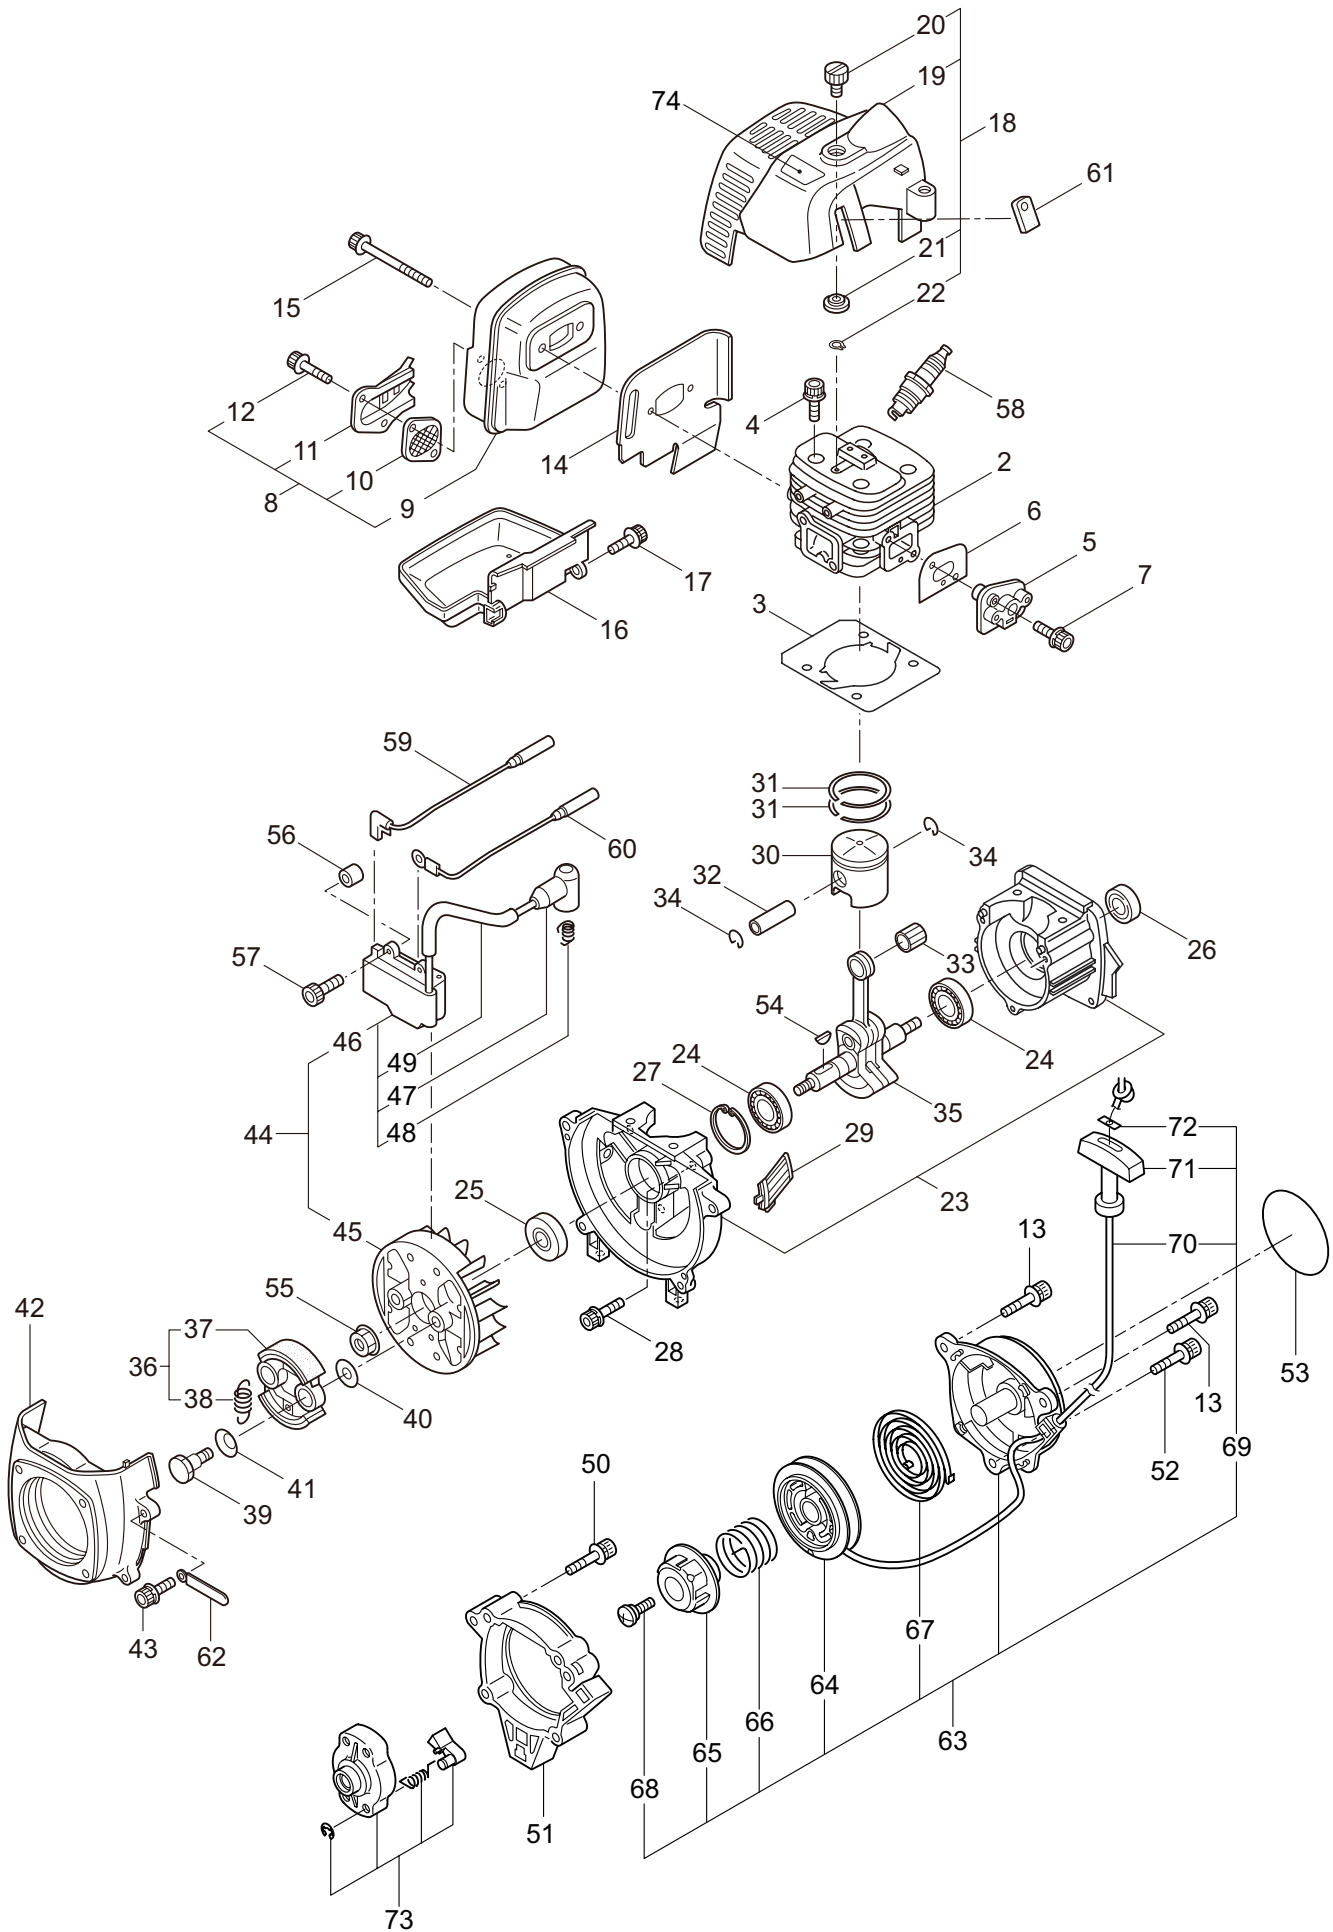

3. PE30 ENGINE

Ref. No.	Part No.	Part Name	Q'ty	Remarks
3-1	859589	Engine	1	CE300/83
3-2	286791	Cylinder	1	
3-3	286846	Gasket	1	
3-4	261250	Cap Screw	4	M5x20
3-5	269144	Insulator	1	New gasket required
3-6	267049	Gasket	1	
3-7	265924	Cap Screw	2	M5x25
3-8	283007	Muffler Ass'y	1	Incl.9-12
3-9	283003	Muffler Comp	1	
3-10	267056	Spark Arrester	1	
3-11	268171	Muffler Tail	1	
3-12	265107	Cap Screw	2	M4x10
3-13	283391	Cap Screw	2	M4x20
3-14	281440	Gasket	1	
3-15	266402	Cap Screw	2	M5x55
3-16	281435	Under Cover	1	
3-17	267191	Cap Screw	1	M5x16
3-18	281742	Top Cover Ass'y	1	Incl.19-22
3-19	281434	Top Cover	1	
3-20	261018	Knob	1	
3-21	261020	Spacer	1	
3-22	261734	Snap Ring	1	#5
3-23	286851	Crankcase	1	
3-24	280488	Bearing	2	PPL 6001
3-25	261492	Oil Seal	1	ISCD12287
3-26	261386	Oil Seal	1	ISCD12227
3-27	055185	Snap Ring	1	#28
3-28	261612	Cap Screw	3	M5x30
3-29	281442	Screen	1	
3-30	283380	Piston	1	
3-31	265067	Piston Ring	2	(2)Required
3-32	265068	Piston Pin	1	
3-33	265225	Bearing,Needle	1	
3-34	261393	Clip,Piston Pin	2	
3-35	265141	Crankshaft/Conn.Rod Ass'y	1	
3-36	267327	Clutch Ass'y	1	Incl.37,38
3-37	267342	Clutch Shoe	2	(2)required
3-38	267345	Spring,Clutch	1	
3-39	264505	Bolt	2	
3-40	261189	Washer	2	6x16.5x1.2
3-41	261777	Wave Washer	2	
3-42	281433	Fan Cover	1	
3-43	261250	Cap Screw	4	M5x20
3-44	287898	Magneto Ass'y	1	Incl.45-49
3-45	287902	Rotor/Fan	1