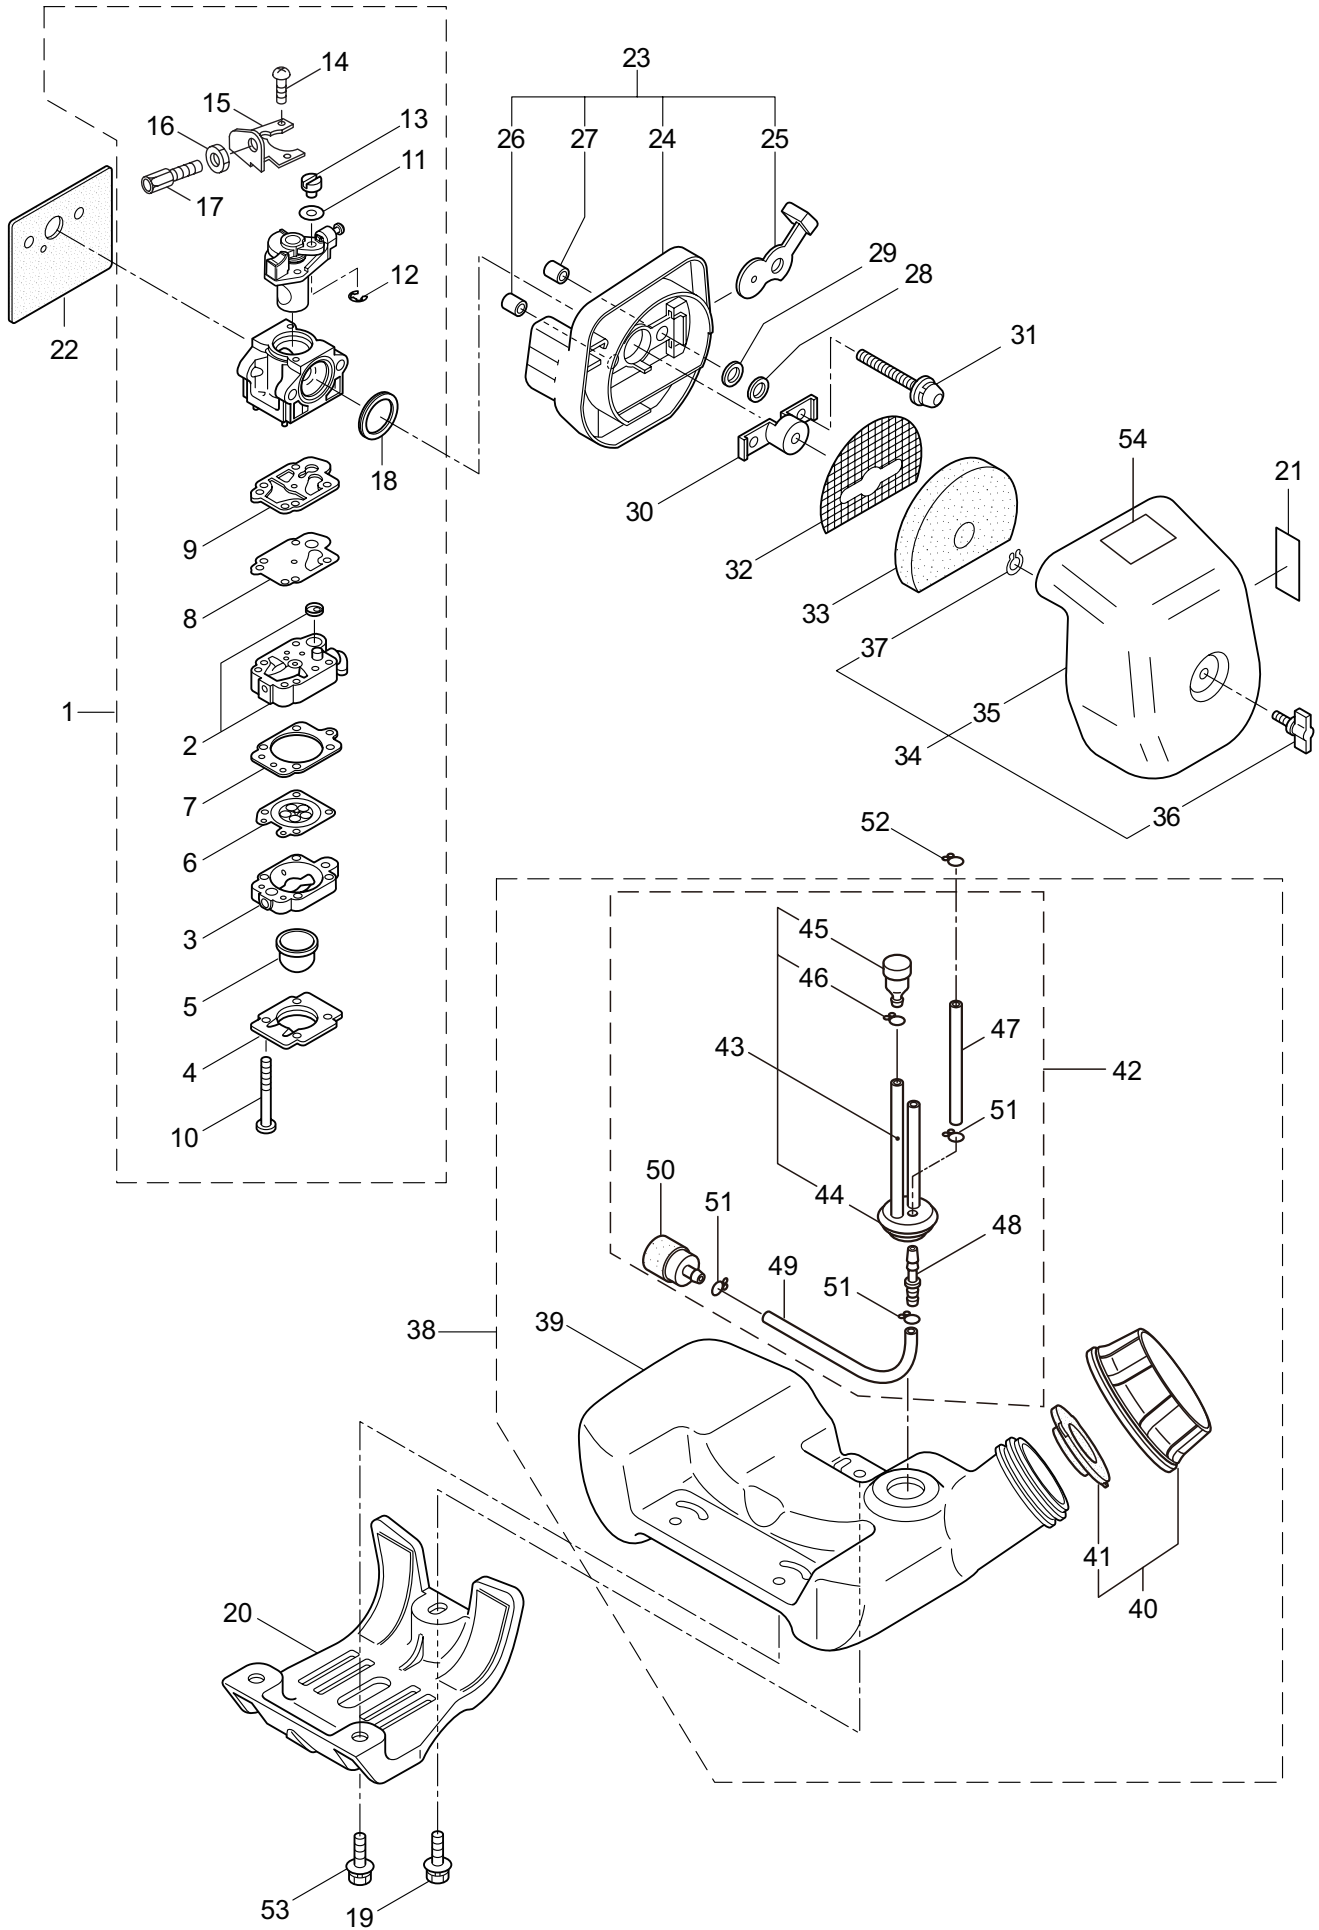

4. PE30
CARBURETOR, FUEL TANK

Ref. No.	Part No.	Part Name	Q'ty	Remarks
4-1	282542	Carburetor Ass'y	1	Incl.2-18 New gasket required
4-2	264155	Pump Body	1	
4-3	262991	Purge Body	1	
4-4	262992	Cover Plate	1	
4-5	261874	Primer Bulb	1	
4-6	283905	Diaphragm, Meterring	1	
4-7	262993	Gasket	1	
4-8	262994	Diaphragm,Fuel Pump	1	
4-9	282576	Gasket	1	
4-10	262996	Screw	4	
4-11	264678	Washer	1	
4-12	261876	E-Ring	1	
4-13	261658	Swivel	1	
4-14	261875	Screw	2	
4-15	264677	Bracket	1	
4-16	261878	Nut	1	
4-17	263994	Adapter	1	
4-18	261657	Packing	1	
4-19	281715	Cap Screw	1	M5x20
4-20	281441	Stand	1	
4-21	261352	Label	1	Choke
4-22	269762	Gasket	1	
4-23	268055	Air Filter Case Ass'y	1	Incl.24-27
4-24	268056	Air Filter Case	1	
4-25	268057	Valve	1	
4-26	268157	Sleeve	1	5.5x7.1x6L
4-27	268412	Sleeve	1	5.5x7.1x6.4L
4-28	263345	Packing	1	7.2x11xt1.3
4-29	263942	Washer	1	7.2x12xt0.15
4-30	263815	Stay	1	
4-31	264016	Cap Screw	2	M5x60
4-32	265026	Screen	1	
4-33	265027	Foam Element	1	
4-34	268058	Air Filter Cover Ass'y	1	Incl.35-37
4-35	268059	Air Filter Cover	1	
4-36	281438	Knob	1	
4-37	261734	Snap Ring	1	#5
4-38	289034	Fuel Tank Ass'y	1	Incl.39-51
4-39	284820	Fuel Tank	1	
4-40	289043	Fuel Tank Cap Ass'y	1	Incl.41
4-41	287058	Gasket	1	
4-42	289035	Fuel Pipe Pick-up Ass'y	1	Incl.43-51
4-43	289036	Fuel Pipe Ass'y	1	Incl.44-46
4-44	268065	Grommet	1	
4-45	261590	Breather	1