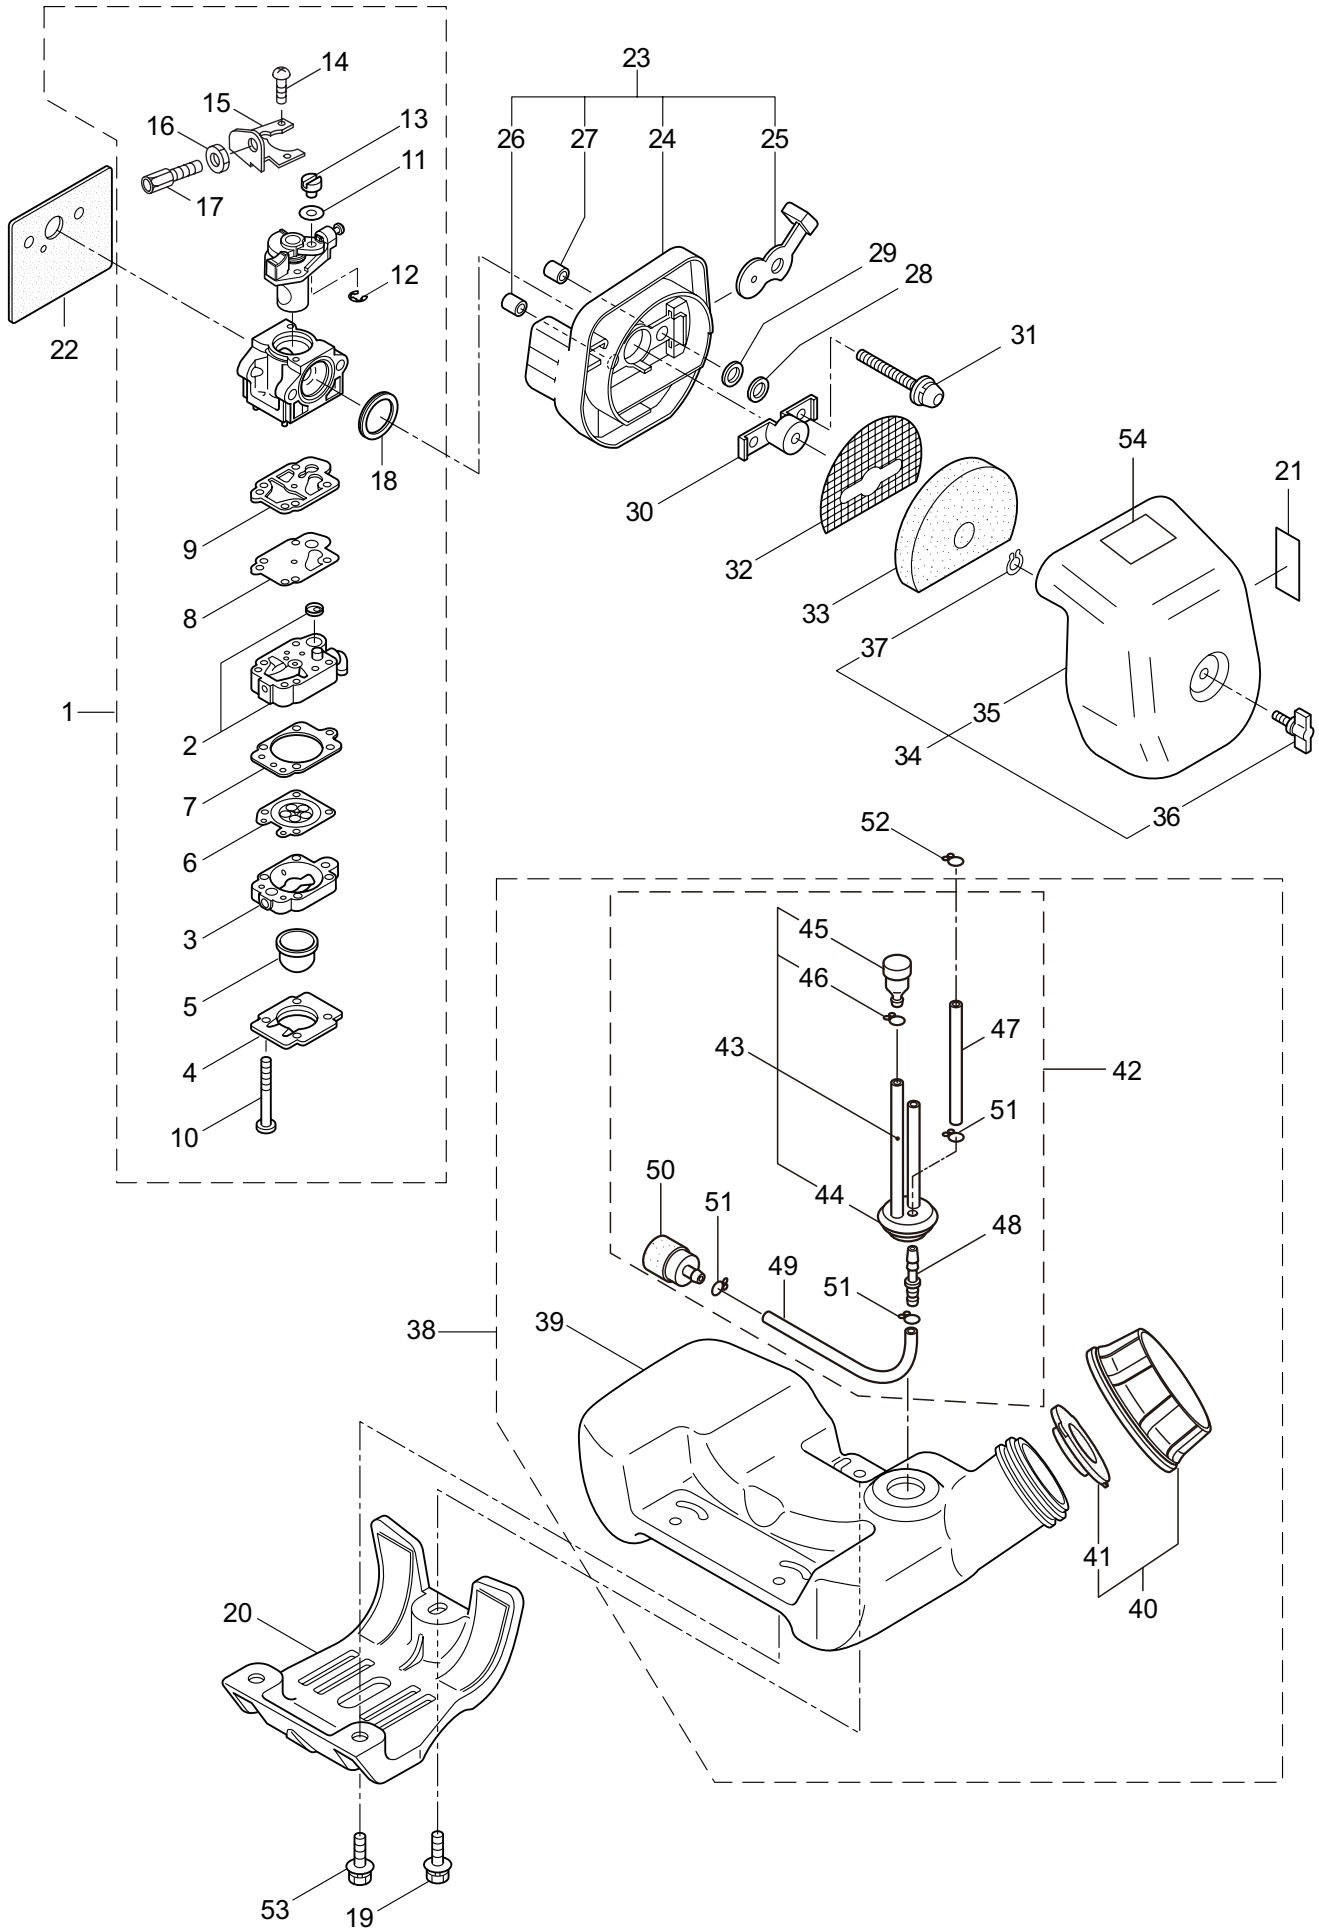

4. PE30
CARBURETOR, FUEL TANK

Ref. No.	Part No.	Part Name	Q'ty	Remarks
4-46	261117	Clip	1	
4-47	289028	Pipe A	1	3x5x53L
4-48	288921	Joint	1	
4-49	289033	Pipe	1	3x5x100L
4-50	264653	Filter Ass'y	1	
4-51	261117	Clip	3	
4-52	261117	Clip	1	
4-53	281714	Cap Screw	2	M5x20
4-54	285188	Label	1