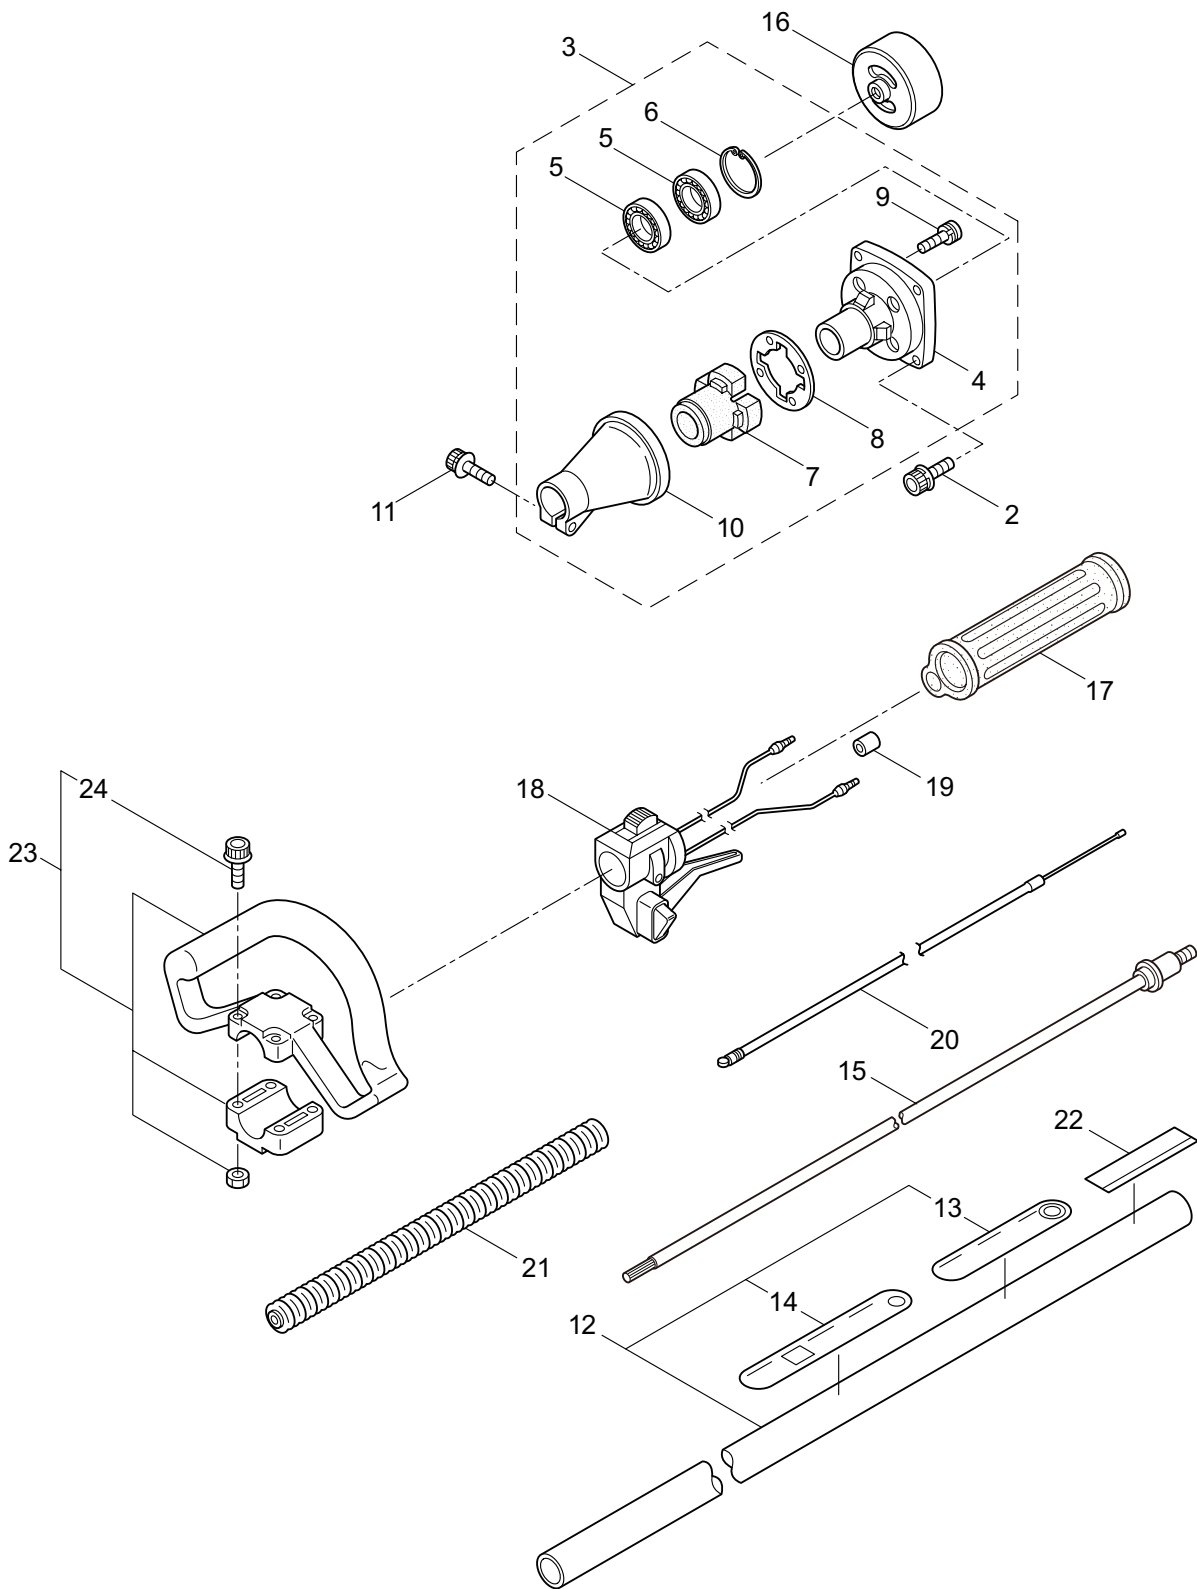

PARTS LIST

PE30

CONTENTS

1. MAIN BODY	1 ~ 2
2. ACCESSORIES	3 ~ 4
3. ENGINE	5 ~ 8
4. CARBURETOR, FUEL TANK	9 ~ 12

2015. 12.

P/N 524209

1. PE30
MAIN BODY

Ref. No.	Part No.	Part Name	Q'ty	Remarks
1-1	364399	PE30	1	
1-2	261250	Cap Screw	4	M5x20
1-3	215512	Clutch Case Ass'y	1	Incl.4-10
1-4	214592	Bearing Case	1	
1-5	214161	Bearing	2	#6000ZZ
1-6	054676	Snap Ring	1	#26
1-7	214162	Buffer	1	
1-8	214163	Washer	1	
1-9	092033	Screw	4	M5x15
1-10	214593	Driveshaft Tube Adapter	1	
1-11	261246	Cap Screw	1	M5x25
1-12	220078	Driveshaft Tube Ass'y	1	Incl.13,14
1-13	221501	Label	1	Warning
1-14	221502	Label	1	Caution
1-15	219268	Driveshaft Ass'y	1	
1-16	054677	Clutch Drum	1	
1-17	215532	Shaft Grip	1	
1-18	221465	Throttle Trigger	1	
1-19	214083	Outer Guide	1	
1-20	213444	Throttle Cable	1	340L
1-21	213548	Plastic Tube	1	#10x200L
1-22	236819	Label	1	PE30
1-23	227816	Loop Handle Ass'y	1	Incl.24
1-24	215608	Cap Screw	4	M5x30x16