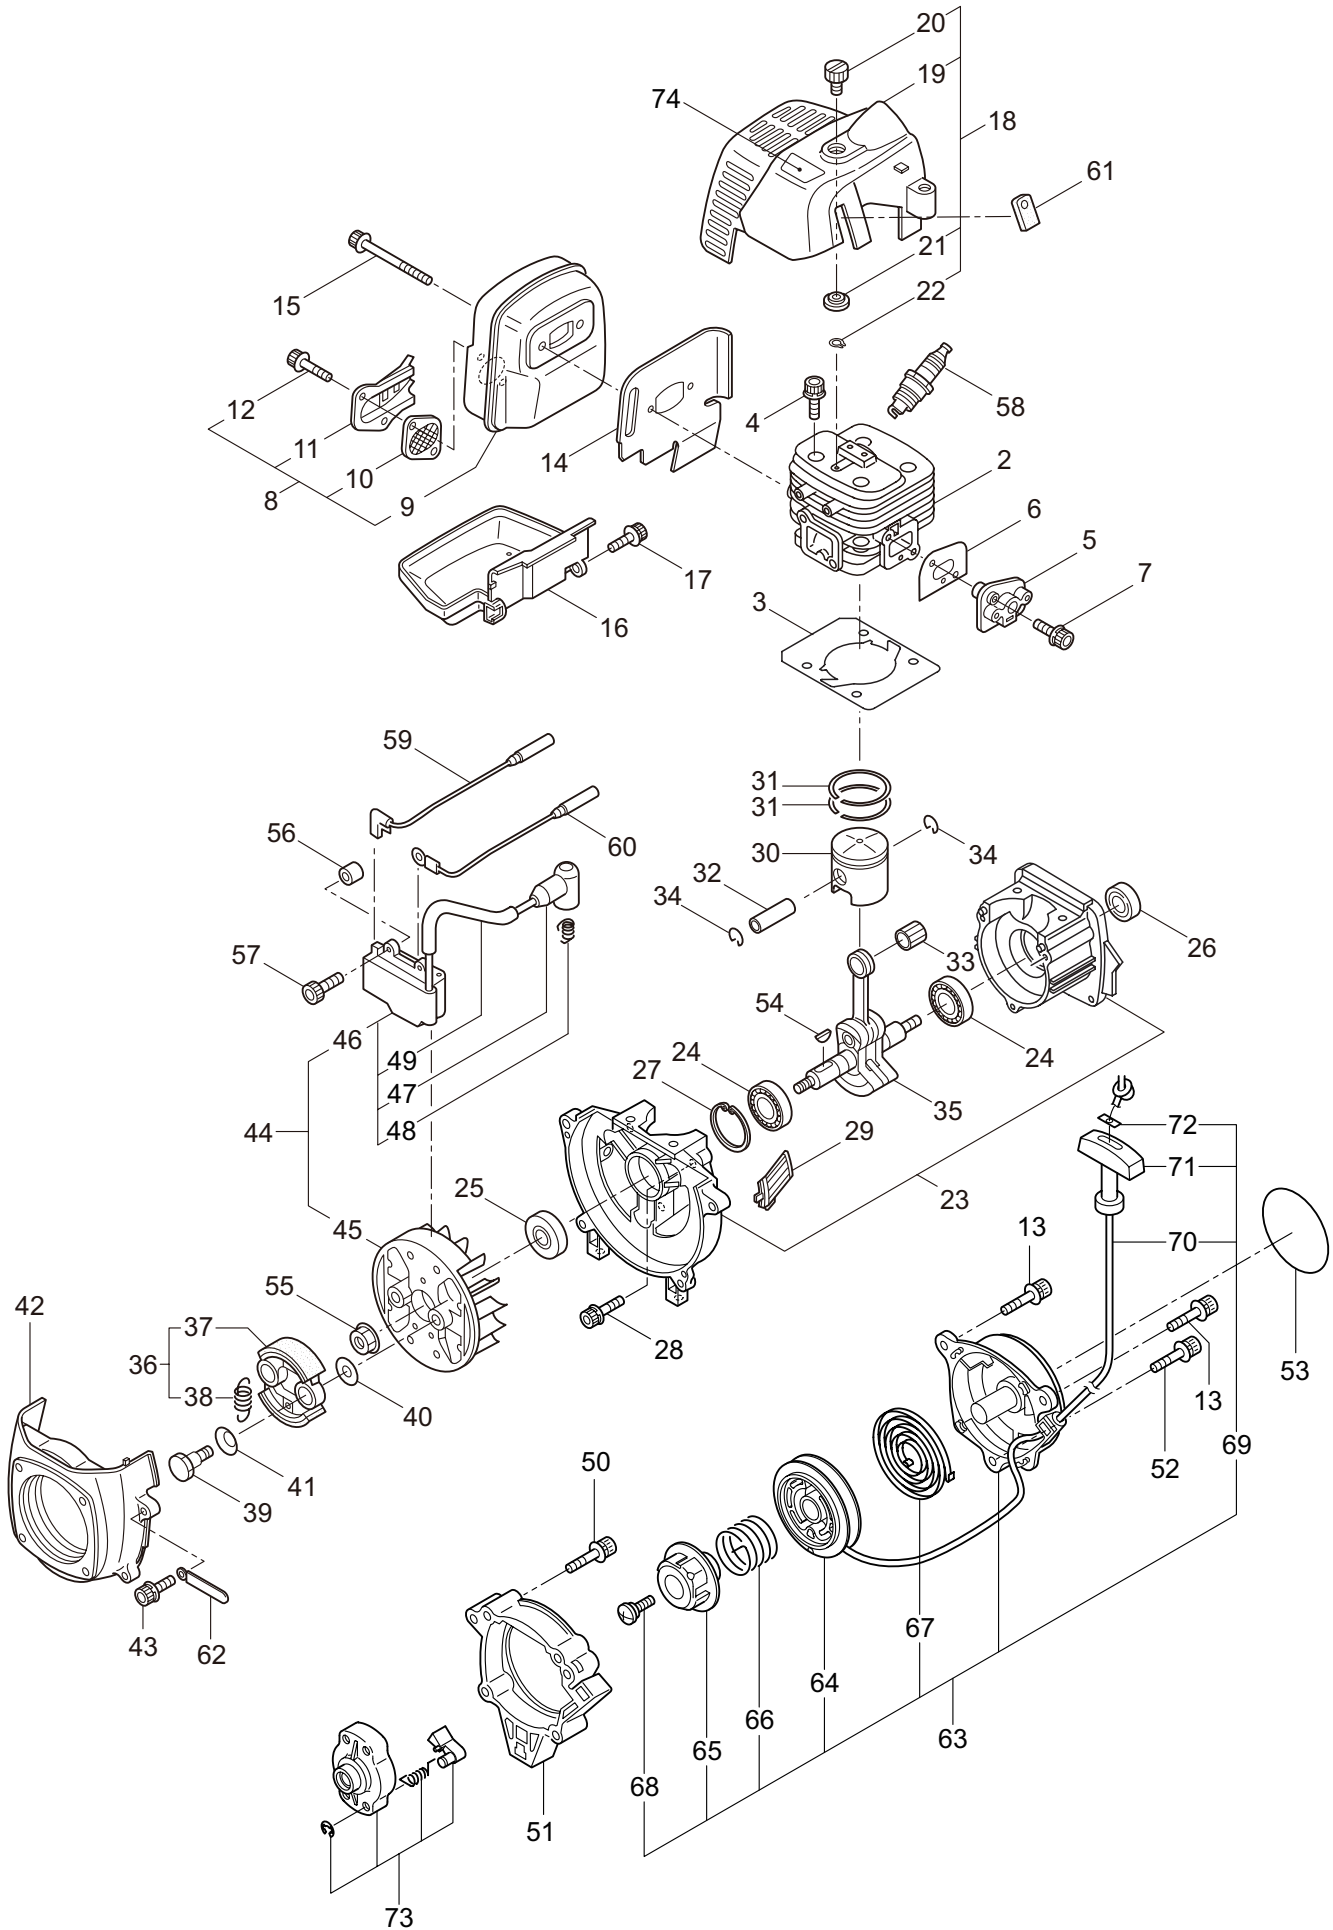

3. PE30 ENGINE

Ref. No.	Part No.	Part Name	Q'ty	Remarks
3-46	281746	Ignition Coil Ass'y	1	Incl.47-49
3-47	269714	Plug Boot	1	
3-48	269715	Connector	1	
3-49	281756	Insulator	1	
3-50	265726	Cap Screw	4	M4x16
3-51	284698	Adapter Ass'y	1	
3-52	282096	Cap Screw	1	M4x16WSW
3-53	274547	Label	1	MARUYAMA CER300
3-54	261076	Woodruff Key	1	3x10
3-55	261417	Nut,Rotor	1	M8
3-56	280381	Spacer	2	
3-57	261256	Cap Screw	2	M4x25
3-58	285982	Spark Plug	1	NGK BPM8Y
3-59	269722	Lead	1	
3-60	268044	Lead	1	
3-61	269189	Grommet	1	
3-62	264588	Clamp	1	
3-63	283477	Recoil Ass'y	1	Incl.64-72
3-64	283504	Reel	1	
3-65	283505	Cam Plate	1	
3-66	283506	Spring	1	
3-67	261721	Spiral Spring	1	
3-68	267213	Screw	1	
3-69	283578	Stater Rope Ass'y	1	Incl.70-72
3-70	283579	Stater Rope	1	
3-71	261725	Starter Grip	1	
3-72	283511	Rope Stopper	1	
3-73	283575	Starter Pawl Ass'y	1	
3-74	274548	Label	1	MARUYAMA PE30