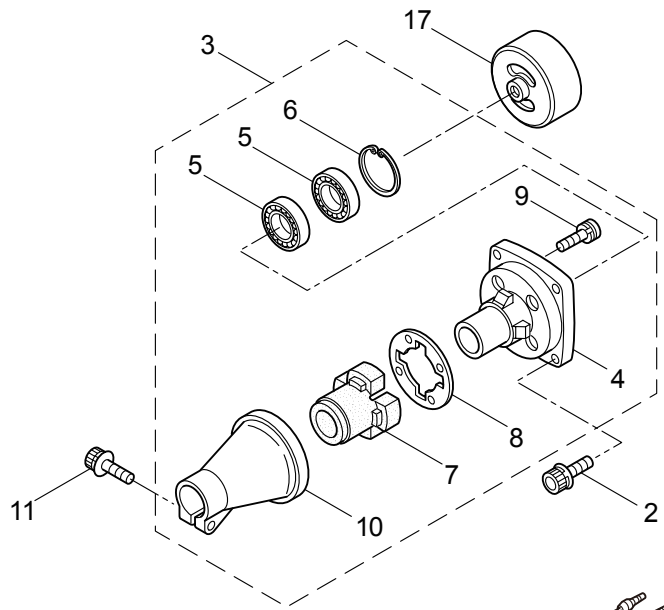

## CONTENTS

1. MAIN BODY .....	1 ~ 2
2. PRUNER HEAD, ACCESSORIES .....	3 ~ 4
3. ENGINE .....	5 ~ 8
4. CARBURETOR, FUEL TANK .....	9 ~ 12

2013. 05.

P/N 523646

1. P23-10  
MAIN BODY

Ref. No.	Part No.	Part Name	Q'ty	Remarks
1-1	364207	P23-10	1	
1-2	261250	Cap Screw	4	M5x20
1-3	215512	Clutch Case Ass'y	1	Incl.4-10
1-4	214592	Bearing Case	1	
1-5	214161	Bearing	2	#6000ZZ
1-6	054676	Snap Ring	1	#26
1-7	214162	Buffer	1	
1-8	214163	Washer	1	
1-9	092033	Screw	4	M5x15
1-10	214593	Driveshaft Tube Adapter	1	
1-11	261246	Cap Screw	1	M5x25
1-12	221755	Driveshaft Tube	1	Incl.13-15
1-13	221501	Label	1	Warning
1-14	221529	Decal	1	Caution
1-15	219937	Label	1	
1-16	219268	Driveshaft Ass'y	1	
1-17	054677	Clutch Drum	1	
1-18	229001	Throttle Trigger	1	
1-19	054691	Hanging Bracket Ass'y	1	Incl.20
1-20	089738	Bolt	1	M5x15
1-21	234934	Label	1	P23-10
1-22	231955	Loop Handle Ass'y	1	Incl.23-25
1-23	225699	Loop Handle	1	
1-24	081027	Nut	4	M5
1-25	215608	Cap Screw	4	M5x30x16
1-26	220533	Hanging Strap Ass'y	1	Incl.27
1-27	231657	Hook	1	