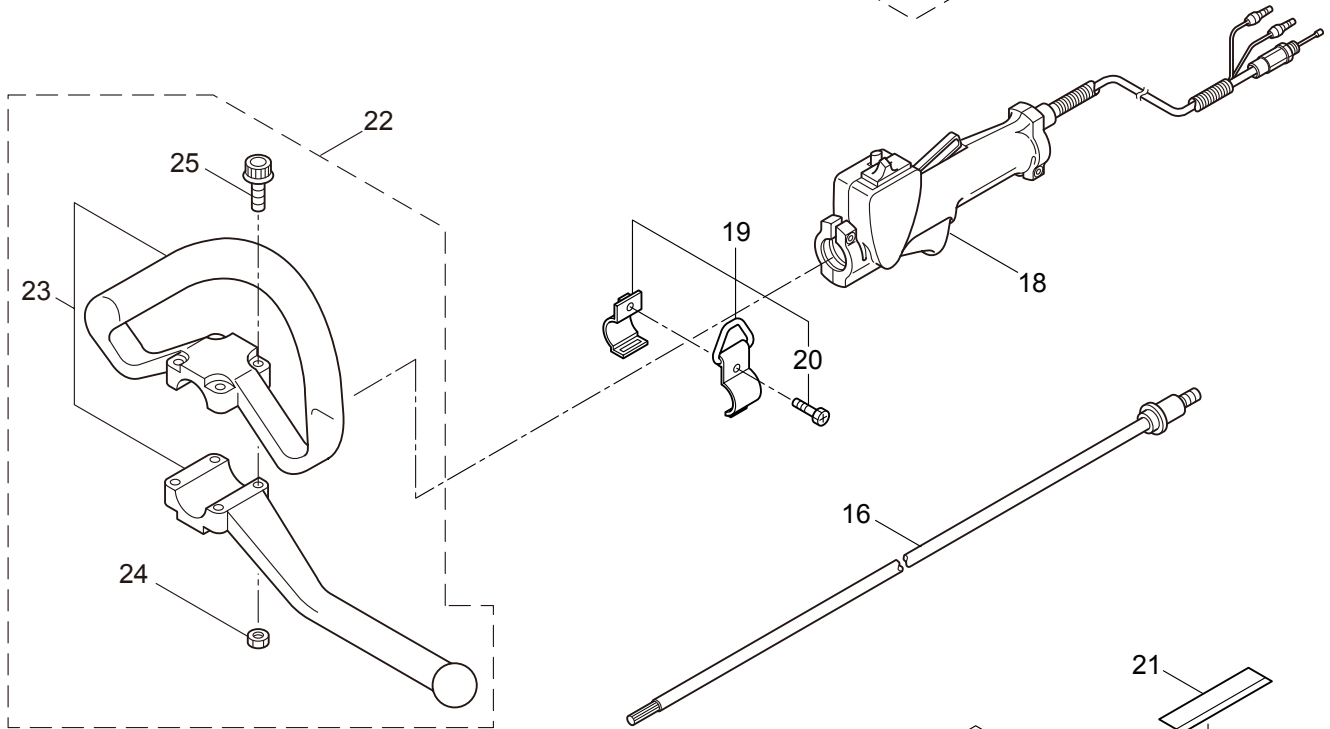

## CONTENTS

1. MAIN BODY .....	1 ~ 2
2. PRUNER HEAD, ACCESSORIES .....	3 ~ 4
3. ENGINE .....	5 ~ 8
4. CARBURETOR, FUEL TANK .....	9 ~ 12

2013. 05.

P/N 523646

1. P23-10  
MAIN BODY

Ref. No.	Part No.	Part Name	Q'ty	Remarks
1-1	364207	P23-10	1	
1-2	261250	Cap Screw	4	M5x20
1-3	215512	Clutch Case Ass'y	1	Incl.4-10
1-4	214592	Bearing Case	1	
1-5	214161	Bearing	2	#6000ZZ
1-6	054676	Snap Ring	1	#26
1-7	214162	Buffer	1	
1-8	214163	Washer	1	
1-9	092033	Screw	4	M5x15
1-10	214593	Driveshaft Tube Adapter	1	
1-11	261246	Cap Screw	1	M5x25
1-12	221755	Driveshaft Tube	1	Incl.13-15
1-13	221501	Label	1	Warning
1-14	221529	Decal	1	Caution
1-15	219937	Label	1	
1-16	219268	Driveshaft Ass'y	1	
1-17	054677	Clutch Drum	1	
1-18	229001	Throttle Trigger	1	
1-19	054691	Hanging Bracket Ass'y	1	Incl.20
1-20	089738	Bolt	1	M5x15
1-21	234934	Label	1	P23-10
1-22	231955	Loop Handle Ass'y	1	Incl.23-25
1-23	225699	Loop Handle	1	
1-24	081027	Nut	4	M5
1-25	215608	Cap Screw	4	M5x30x16
1-26	220533	Hanging Strap Ass'y	1	Incl.27
1-27	231657	Hook	1	