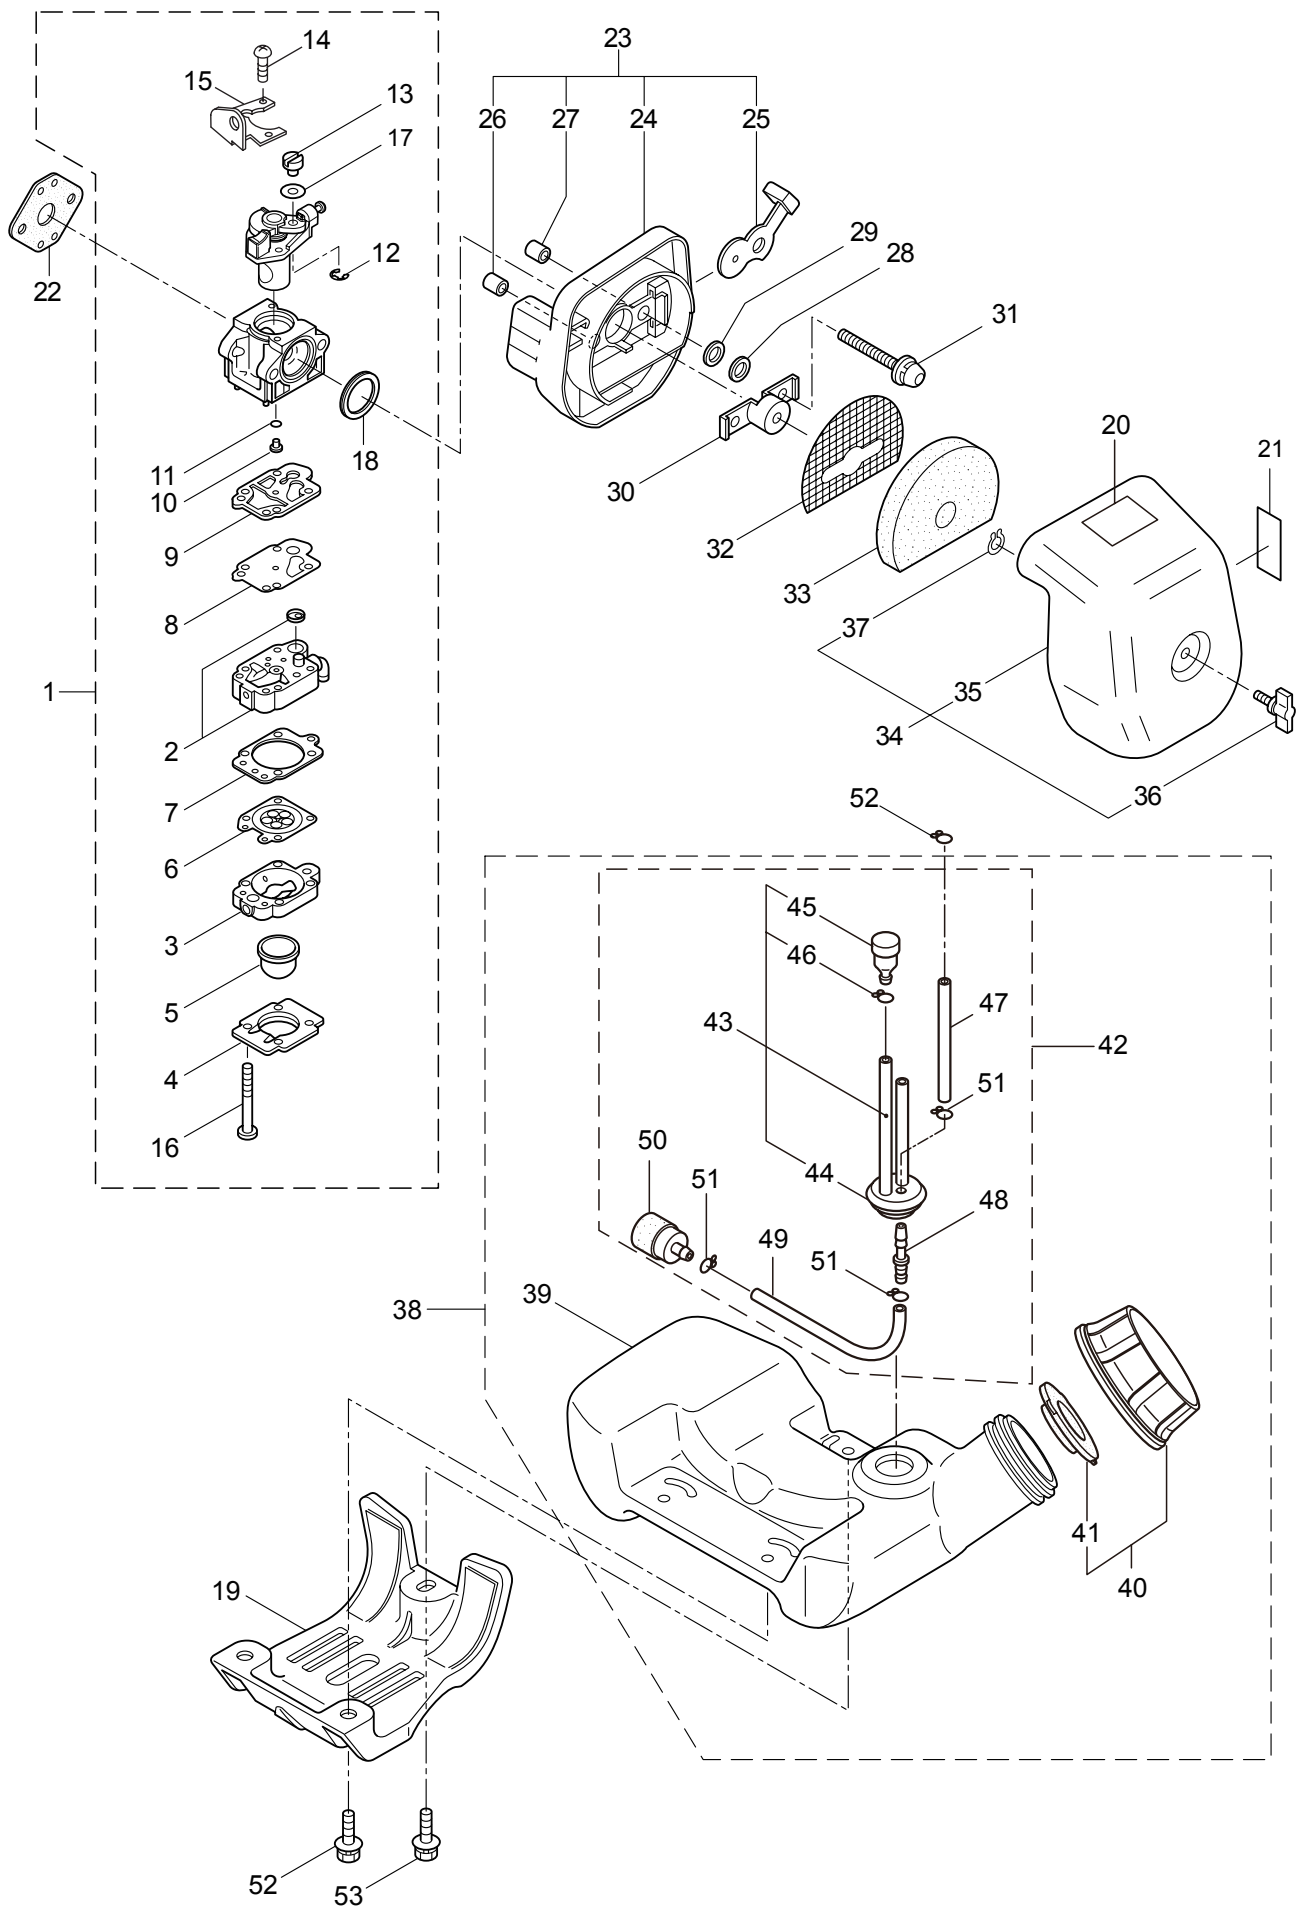

4. P23-10
CARBURETOR, FUEL TANK

Ref. No.	Part No.	Part Name	Q'ty	Remarks
4-46	261117	Clip	1	
4-47	289028	Pipe A	1	3x5x53L
4-48	288921	Joint	1	
4-49	289033	Pipe	1	3x5x100L
4-50	264653	Filter Ass'y	1	
4-51	261117	Clip	3	
4-52	261117	Clip	1	
4-53	281714	Cap Screw	2	M5x20
4-54	281715	Cap Screw	1	M5x20