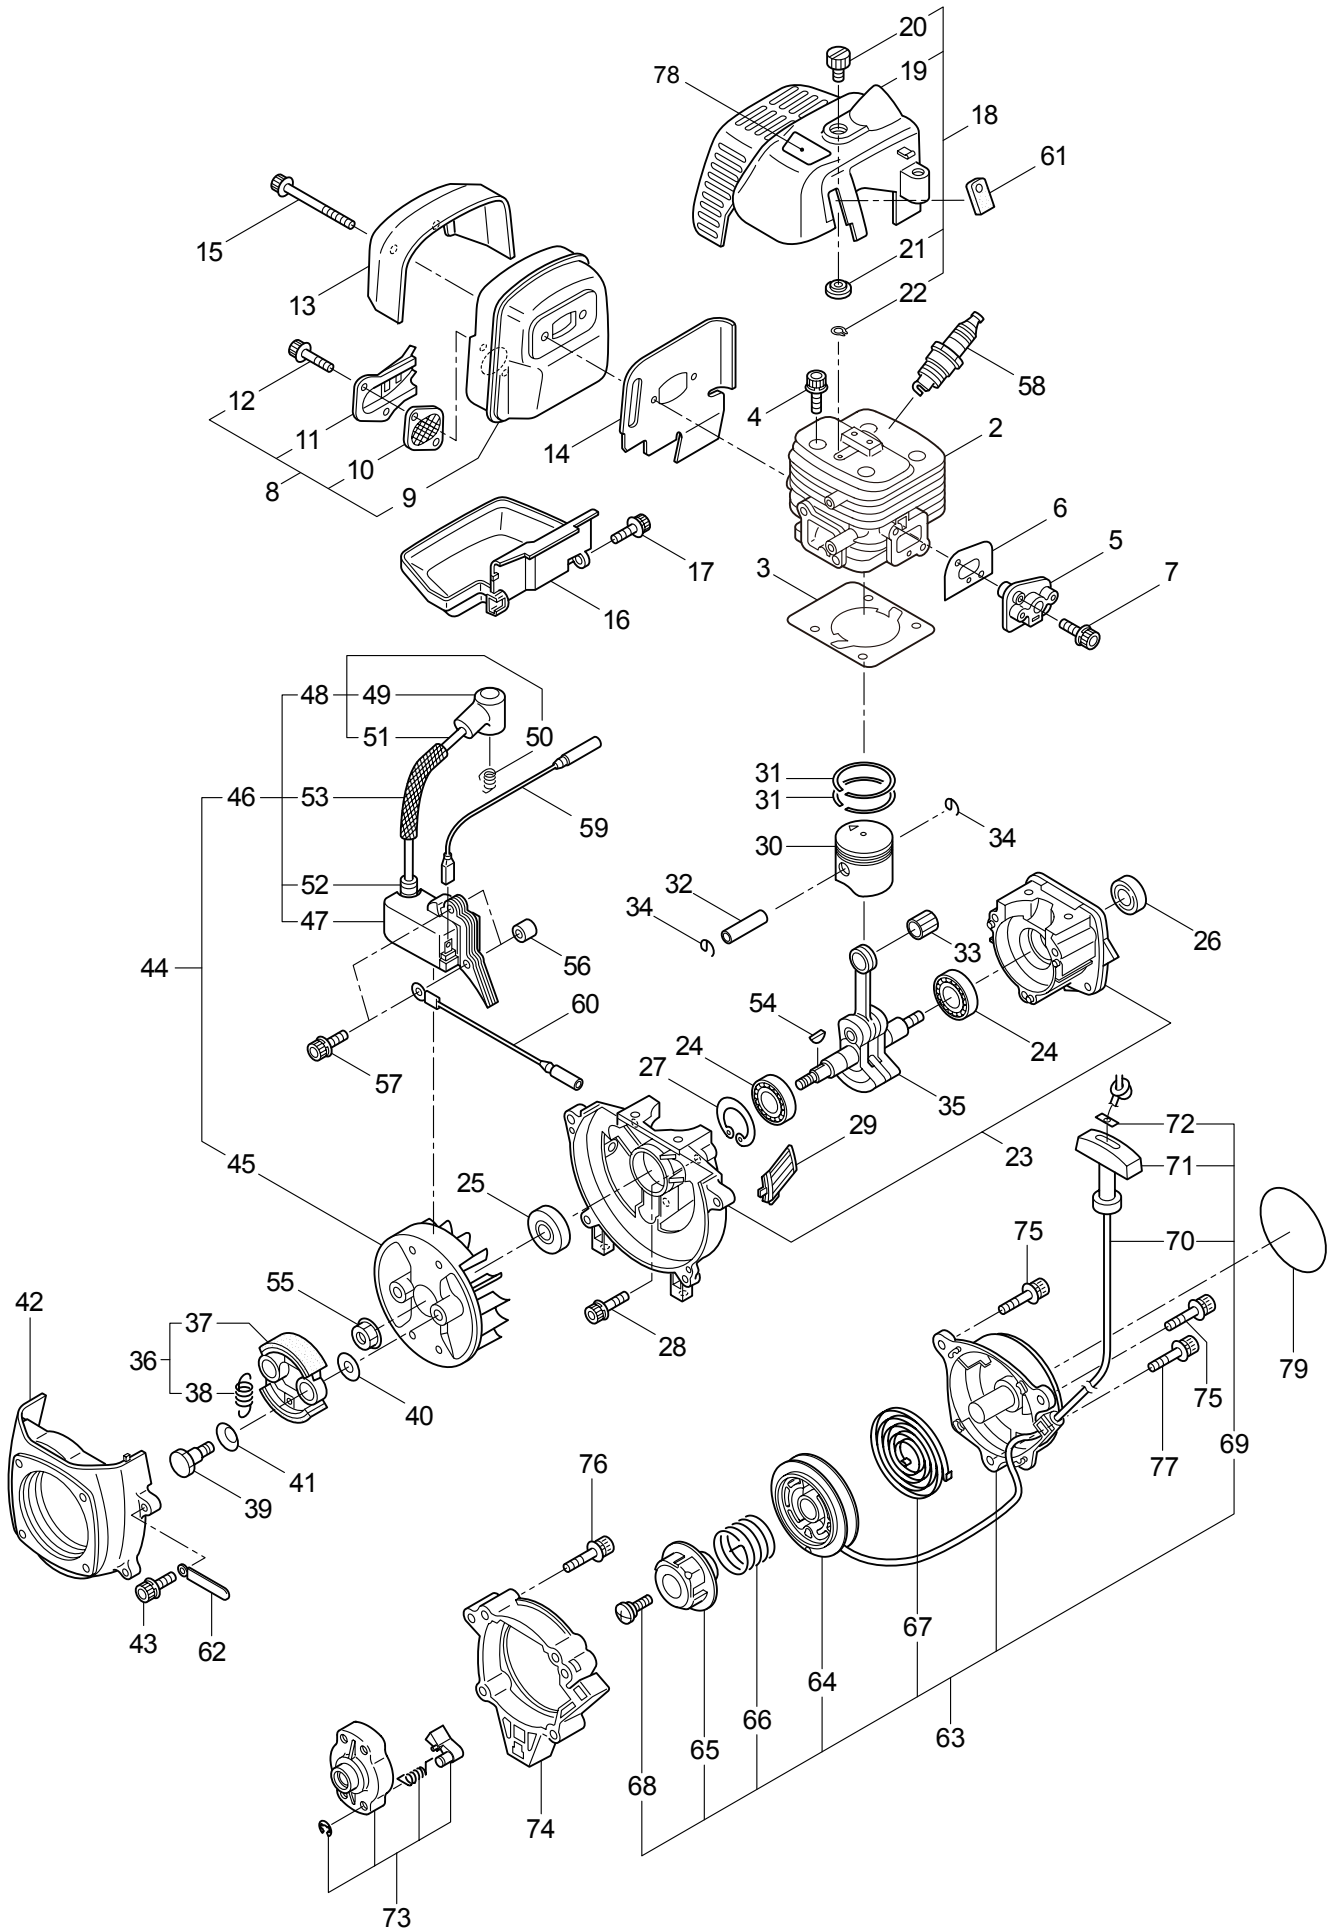

3. P23-10 ENGINE

Ref. No.	Part No.	Part Name	Q'ty	Remarks
3-46	281705	Ignition Coil Ass'y	1	Incl.47-53
3-47	281706	Coil	1	
3-48	281707	Spark Plug Wire Ass'y	1	Incl.49-51
3-49	261074	Plug Boot	1	
3-50	261075	Connector	1	
3-51	281709	Spark Plug Wire	1	
3-52	261072	Cap	1	
3-53	280080	Insulator	1	
3-54	261076	Woodruff Key	1	3x10
3-55	261417	Nut,Rotor	1	M8
3-56	280381	Spacer	2	
3-57	261256	Cap Screw	2	M4x25
3-58	285982	Spark Plug	1	NGK BPM8Y
3-59	263804	Lead	1	
3-60	268044	Lead	1	
3-61	269189	Grommet	1	
3-62	264588	Clamp	1	
3-63	283477	Recoil Ass'y	1	Incl.64-72
3-64	283504	Reel	1	
3-65	283505	Cam Plate	1	
3-66	283506	Spring	1	
3-67	280931	Spiral Spring	1	
3-68	267213	Screw	1	
3-69	283578	Stater Rope Ass'y	1	Incl.70-72
3-70	283579	Stater Rope	1	
3-71	261725	Starter Grip	1	
3-72	283511	Rope Stopper	1	
3-73	283575	Starter Pawl Ass'y	1	
3-74	284698	Adapter Ass'y	1	
3-75	283391	Cap Screw	2	M4x20
3-76	265726	Cap Screw	4	M4x16
3-77	282096	Cap Screw	1	M4x16WSW
3-78	272262	Label	1	P23-10 MARUYAMA
3-79	272261	Label	1	P23-10