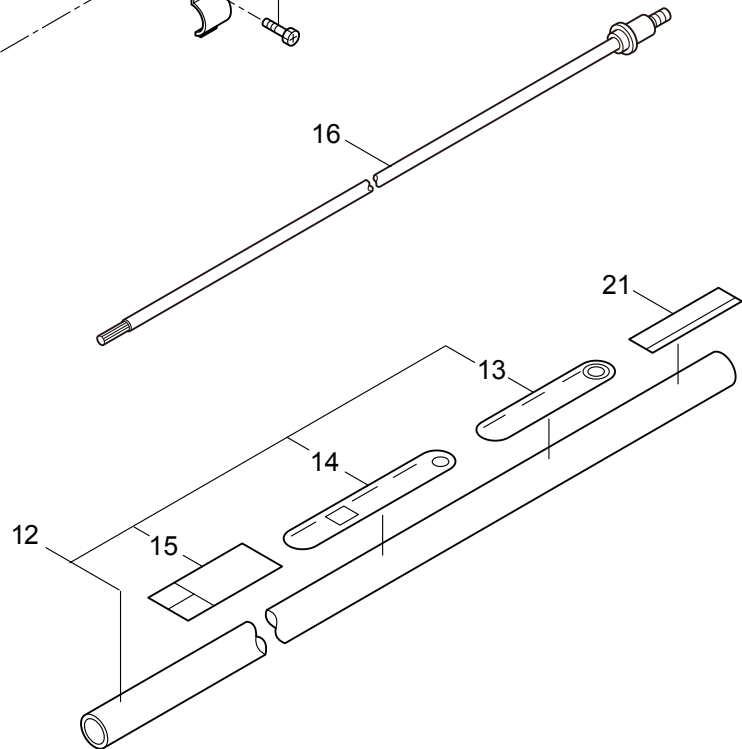

## CONTENTS

1. MAIN BODY .....	1 ~ 2
2. PRUNER HEAD, ACCESSORIES .....	3 ~ 4
3. ENGINE .....	5 ~ 8
4. CARBURETOR, FUEL TANK .....	9 ~ 12

2013. 05.

P/N 523646

1. P23-10  
MAIN BODY

Ref. No.	Part No.	Part Name	Q'ty	Remarks
1-1	364207	P23-10	1	
1-2	261250	Cap Screw	4	M5x20
1-3	215512	Clutch Case Ass'y	1	Incl.4-10
1-4	214592	Bearing Case	1	
1-5	214161	Bearing	2	#6000ZZ
1-6	054676	Snap Ring	1	#26
1-7	214162	Buffer	1	
1-8	214163	Washer	1	
1-9	092033	Screw	4	M5x15
1-10	214593	Driveshaft Tube Adapter	1	
1-11	261246	Cap Screw	1	M5x25
1-12	221755	Driveshaft Tube	1	Incl.13-15
1-13	221501	Label	1	Warning
1-14	221529	Decal	1	Caution
1-15	219937	Label	1	
1-16	219268	Driveshaft Ass'y	1	
1-17	054677	Clutch Drum	1	
1-18	229001	Throttle Trigger	1	
1-19	054691	Hanging Bracket Ass'y	1	Incl.20
1-20	089738	Bolt	1	M5x15
1-21	234934	Label	1	P23-10
1-22	231955	Loop Handle Ass'y	1	Incl.23-25
1-23	225699	Loop Handle	1	
1-24	081027	Nut	4	M5
1-25	215608	Cap Screw	4	M5x30x16
1-26	220533	Hanging Strap Ass'y	1	Incl.27
1-27	231657	Hook	1	