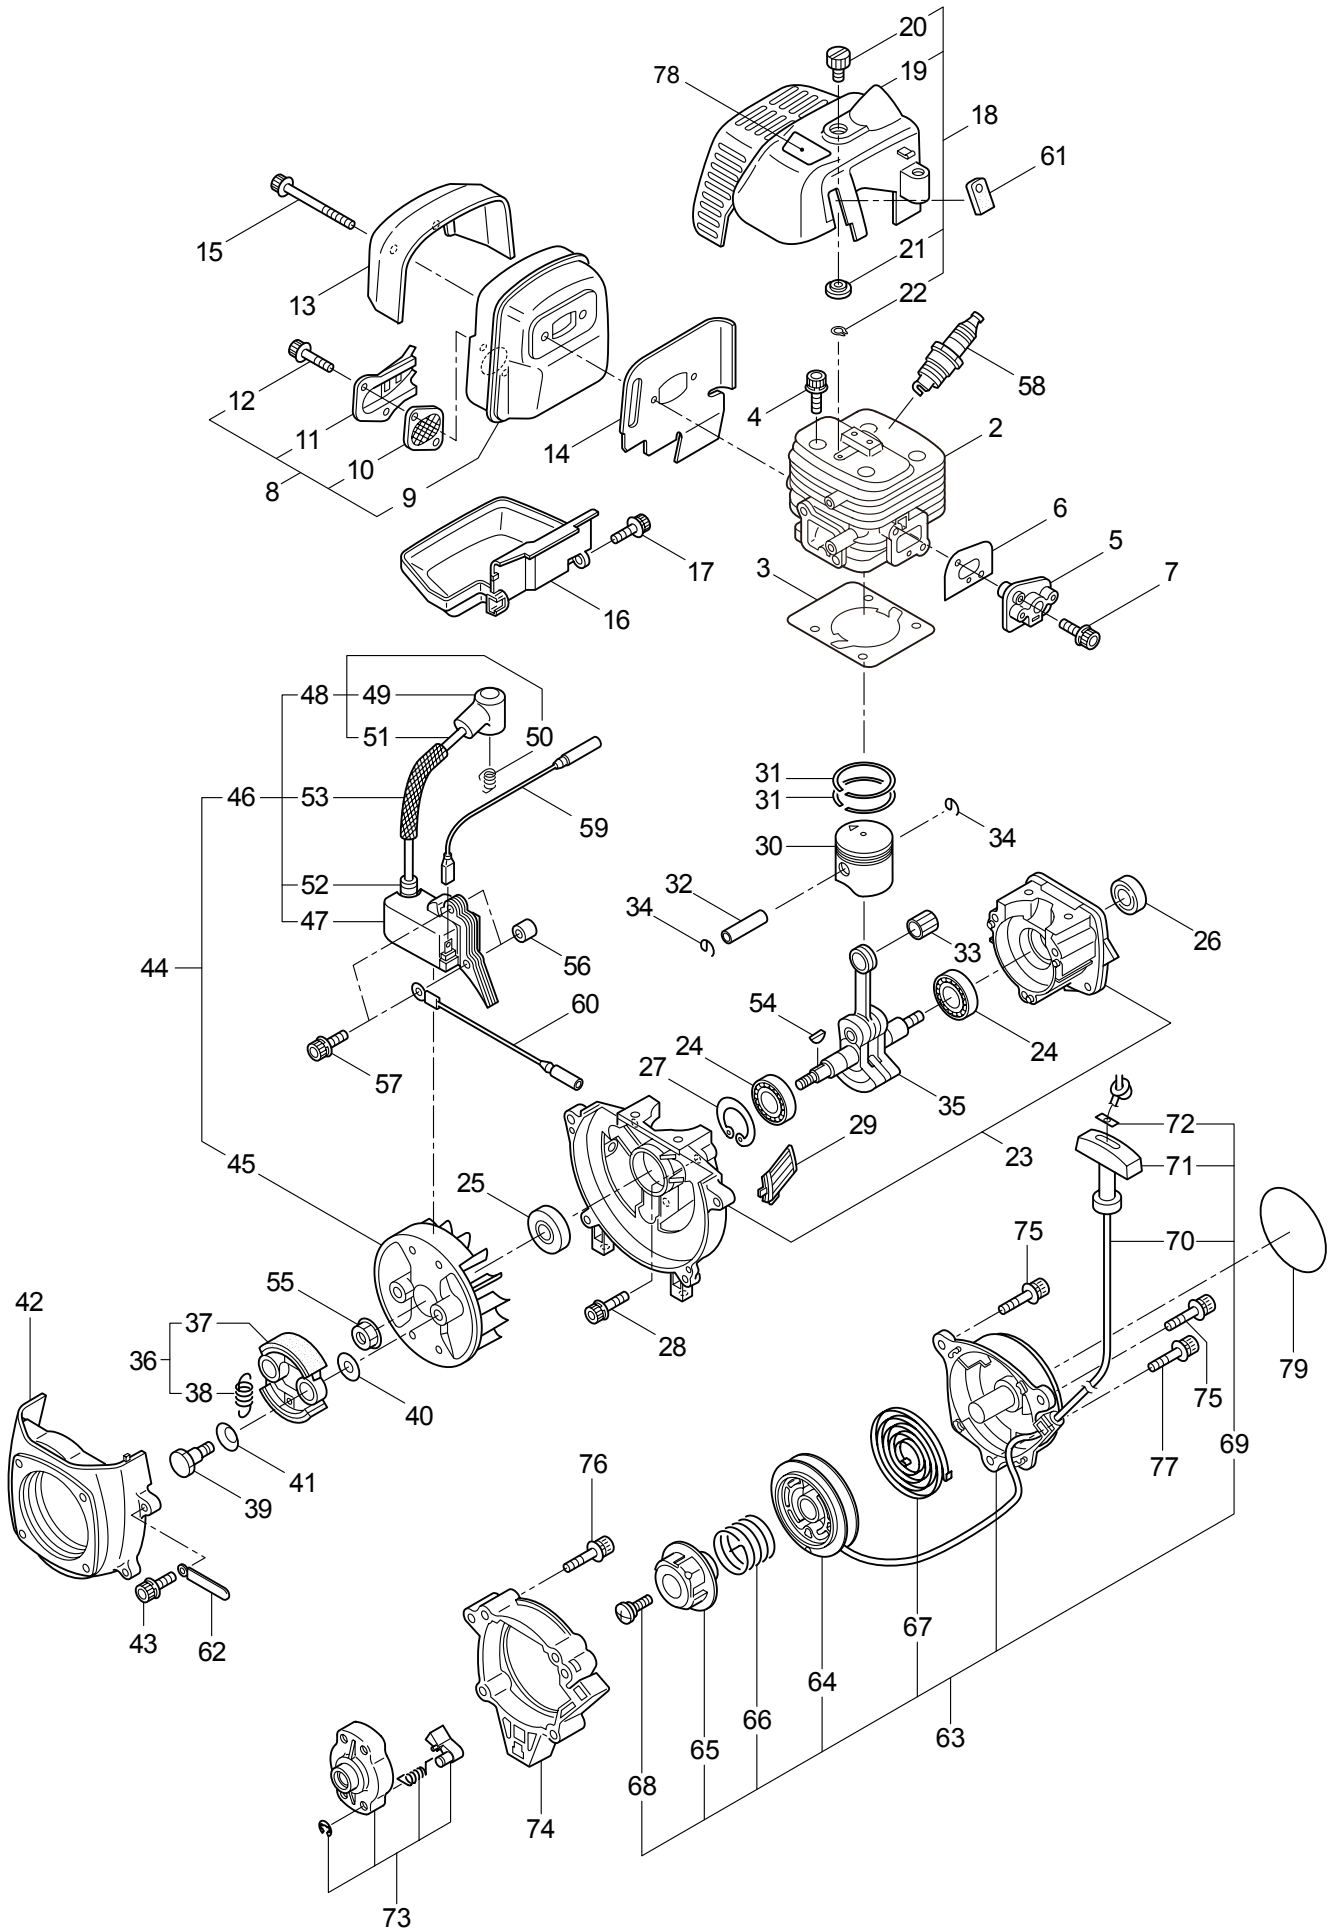

3. P23-10 ENGINE

Ref. No.	Part No.	Part Name	Q'ty	Remarks
3-1	859275	Engine	1	CE230/87
3-2	288499	Cylinder	1	
3-3	286074	Gasket	1	
3-4	261250	Cap Screw	4	M5x20
3-5	269144	Insulator	1	New gasket required
3-6	267049	Gasket	1	
3-7	265924	Cap Screw	2	M5x25
3-8	282208	Muffler Ass'y	1	Incl.9-12
3-9	282209	Muffler Comp.	1	
3-10	267056	Spark Arrester	1	
3-11	268171	Muffler Tail	1	
3-12	265107	Cap Screw	2	M4x10
3-13	268461	Holder	1	
3-14	281440	Gasket	1	
3-15	266402	Cap Screw	2	M5x55
3-16	281446	Under Cover	1	
3-17	267191	Cap Screw	1	M5x16
3-18	281716	Top Cover Ass'y	1	Incl.19-22
3-19	281444	Top Cover	1	
3-20	261018	Knob	1	
3-21	261020	Spacer	1	
3-22	261734	Snap Ring	1	#5
3-23	289246	Crankcase	1	
3-24	280488	Bearing	2	PPL 6001
3-25	261492	Oil Seal	1	ISCD12287
3-26	261386	Oil Seal	1	ISCD12227
3-27	055185	Snap Ring	1	#28
3-28	261612	Cap Screw	3	M5x30
3-29	281442	Screen	1	
3-30	268032	Piston	1	
3-31	282177	Piston Ring	2	
3-32	261036	Piston Pin	1	
3-33	263957	Bearing, Needle	1	KTV81112EG01 B2
3-34	261576	Clip,Piston	2	
3-35	268187	Crankshaft/Conn.Rod Ass'y	1	
3-36	267327	Clutch Ass'y	1	Incl.37,38
3-37	267342	Clutch Shoe	2	(2)required
3-38	267345	Spring,Clutch	1	
3-39	264505	Bolt	2	
3-40	261189	Washer	2	6x16.5x1.2
3-41	261777	Wave Washer	2	
3-42	281443	Fan Cover	1	
3-43	261250	Cap Screw	4	M5x20
3-44	286269	Magneto Ass'y	1	Incl.45-53
3-45	286271	Rotor/Fan	1