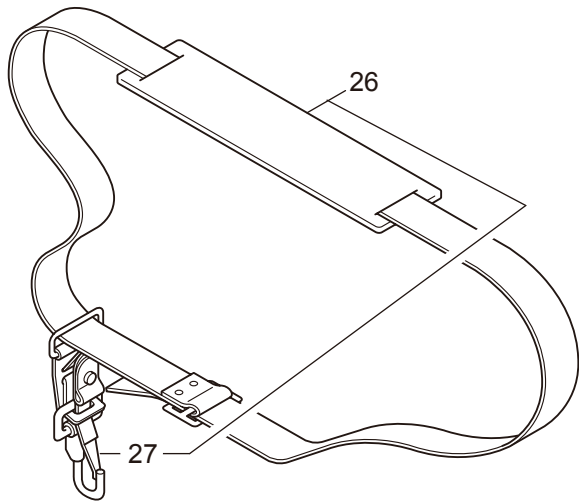

## CONTENTS

1. MAIN BODY .....	1 ~ 2
2. PRUNER HEAD, ACCESSORIES .....	3 ~ 4
3. ENGINE .....	5 ~ 8
4. CARBURETOR, FUEL TANK .....	9 ~ 12

2013. 05.

P/N 523646

1. P23-10  
MAIN BODY

Ref. No.	Part No.	Part Name	Q'ty	Remarks
1-1	364207	P23-10	1	
1-2	261250	Cap Screw	4	M5x20
1-3	215512	Clutch Case Ass'y	1	Incl.4-10
1-4	214592	Bearing Case	1	
1-5	214161	Bearing	2	#6000ZZ
1-6	054676	Snap Ring	1	#26
1-7	214162	Buffer	1	
1-8	214163	Washer	1	
1-9	092033	Screw	4	M5x15
1-10	214593	Driveshaft Tube Adapter	1	
1-11	261246	Cap Screw	1	M5x25
1-12	221755	Driveshaft Tube	1	Incl.13-15
1-13	221501	Label	1	Warning
1-14	221529	Decal	1	Caution
1-15	219937	Label	1	
1-16	219268	Driveshaft Ass'y	1	
1-17	054677	Clutch Drum	1	
1-18	229001	Throttle Trigger	1	
1-19	054691	Hanging Bracket Ass'y	1	Incl.20
1-20	089738	Bolt	1	M5x15
1-21	234934	Label	1	P23-10
1-22	231955	Loop Handle Ass'y	1	Incl.23-25
1-23	225699	Loop Handle	1	
1-24	081027	Nut	4	M5
1-25	215608	Cap Screw	4	M5x30x16
1-26	220533	Hanging Strap Ass'y	1	Incl.27
1-27	231657	Hook	1	