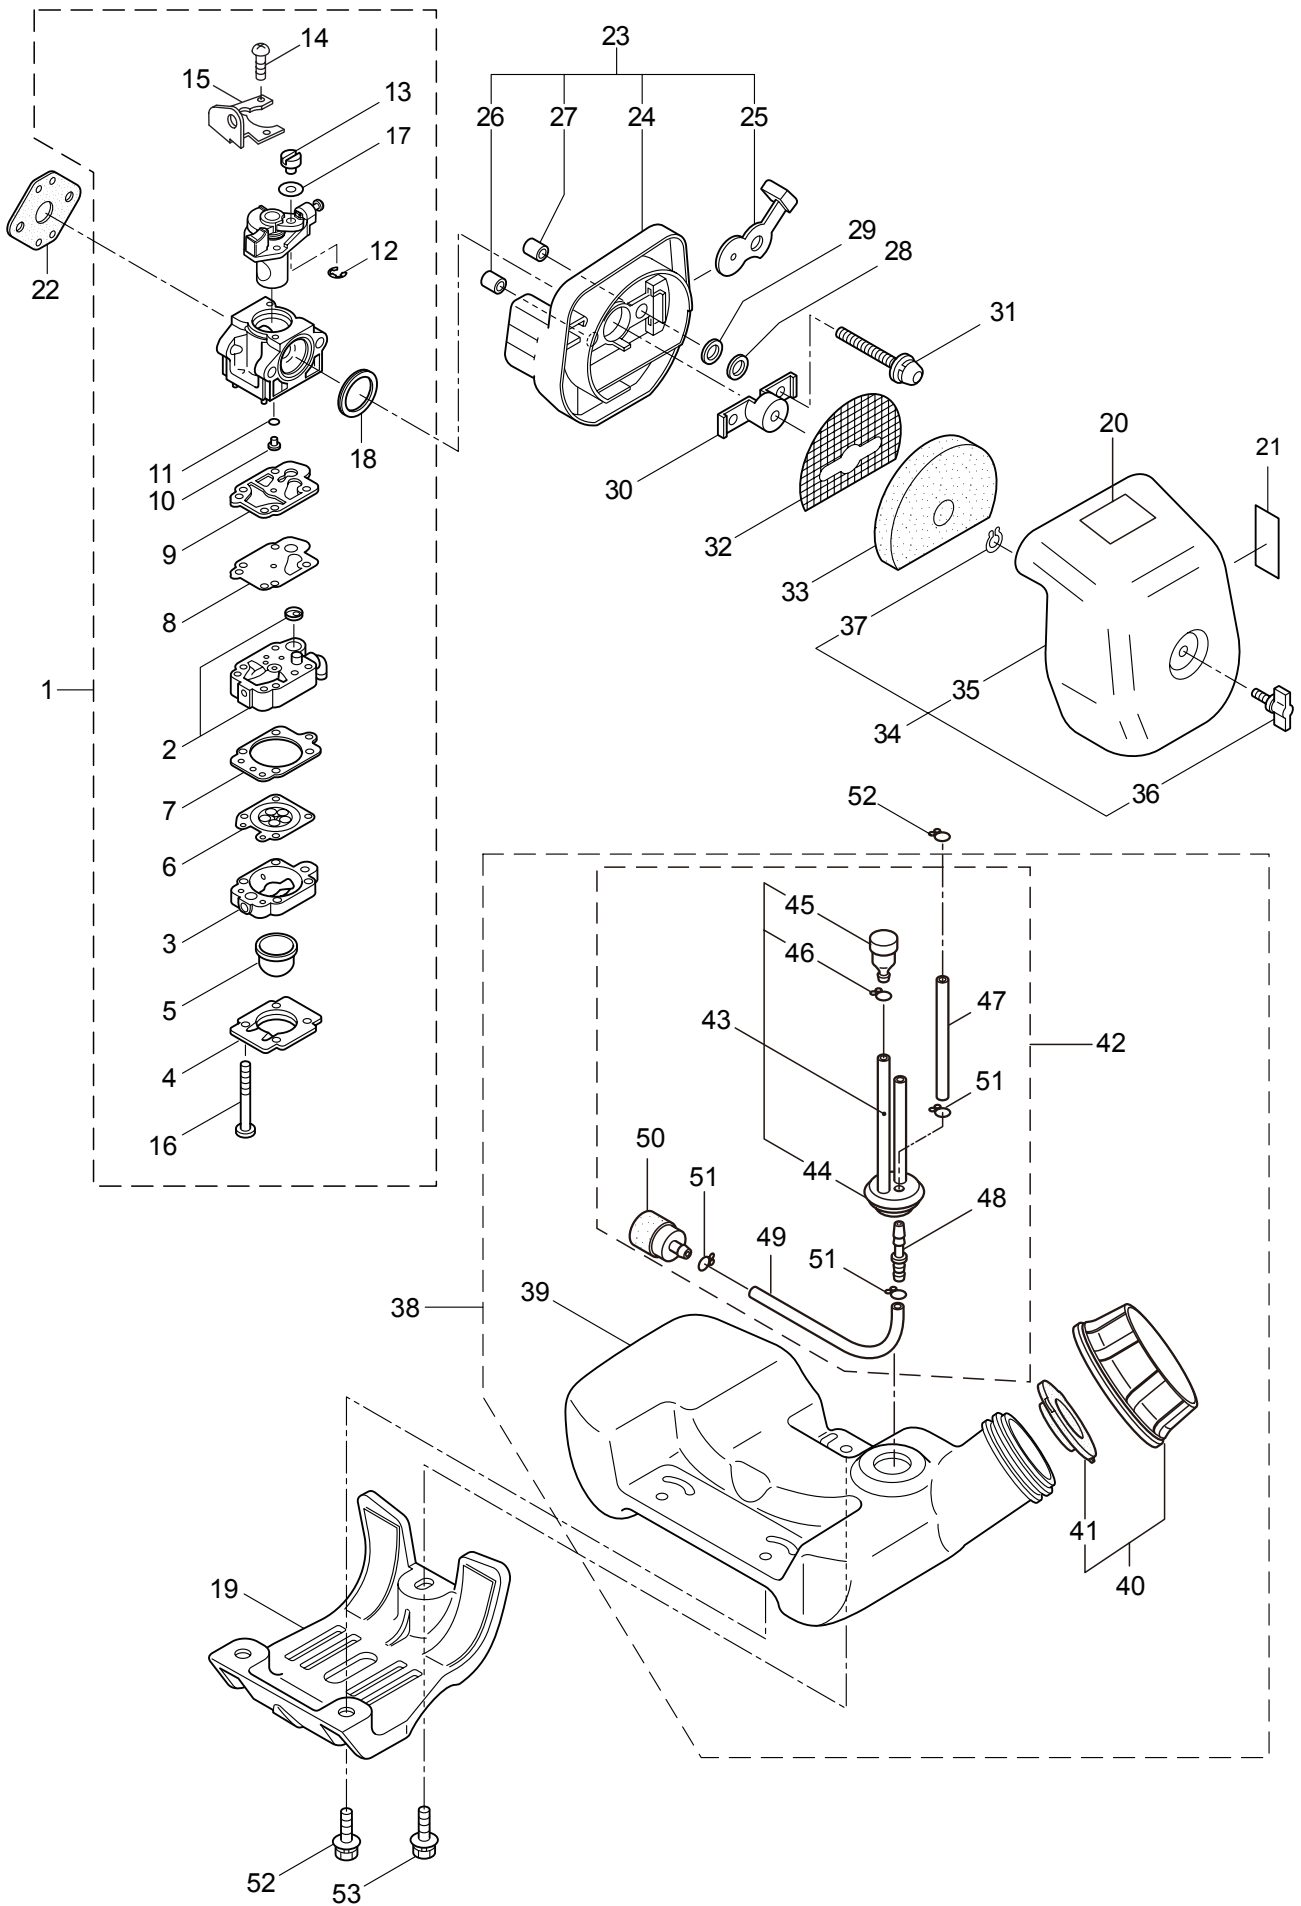

4. P23-10
CARBURETOR, FUEL TANK

Ref. No.	Part No.	Part Name	Q'ty	Remarks
4-1	286898	Carburetor Ass'y	1	Incl.2-18 New gasket required
4-2	264155	Pump Body	1	
4-3	262991	Purge Body	1	
4-4	262992	Cover Plate	1	
4-5	261874	Primer Bulb	1	
4-6	283905	Diaphragm, Meterring	1	
4-7	262993	Gasket	1	
4-8	262994	Diaphragm,Fuel Pump	1	
4-9	282576	Gasket	1	
4-10	281487	Main Jet	1	#37
4-11	261871	O-Ring	1	
4-12	261876	E-Ring	1	
4-13	261658	Swivel	1	
4-14	261875	Screw	2	
4-15	264677	Bracket	1	
4-16	262996	Screw	4	
4-17	264678	Washer	1	
4-18	261657	Packing	1	
4-19	281447	Stand	1	
4-20	285188	Label	1	
4-21	261352	Label	1	Choke
4-22	261864	Gasket	1	
4-23	268055	Air Filter Case Ass'y	1	Incl.24-27
4-24	268056	Air Filter Case	1	
4-25	268057	Valve	1	
4-26	268157	Sleeve	1	5.5x7.1x6L
4-27	268412	Sleeve	1	5.5x7.1x6.6L
4-28	263345	Packing	1	7.2x11xt1.3
4-29	263942	Washer	1	7.2x12xt0.15
4-30	263815	Stay	1	
4-31	264016	Cap Screw	2	M5x60
4-32	265026	Screen	1	
4-33	265027	Foam Element	1	
4-34	268058	Air Filter Cover Ass'y	1	Incl.35-37
4-35	268059	Air Filter Cover	1	
4-36	281438	Knob	1	
4-37	261734	Snap Ring	1	#5
4-38	289030	Fuel Tank Ass'y	1	Incl.39-51
4-39	285048	Fuel Tank	1	
4-40	289043	Fuel Tank Cap Ass'y	1	Incl.41
4-41	287058	Gasket	1	
4-42	289031	Fuel Pipe Pick-up Ass'y	1	Incl.43-51
4-43	289032	Fuel Pipe Ass'y	1	Incl.44-46
4-44	268065	Grommet	1	
4-45	261590	Breather	1