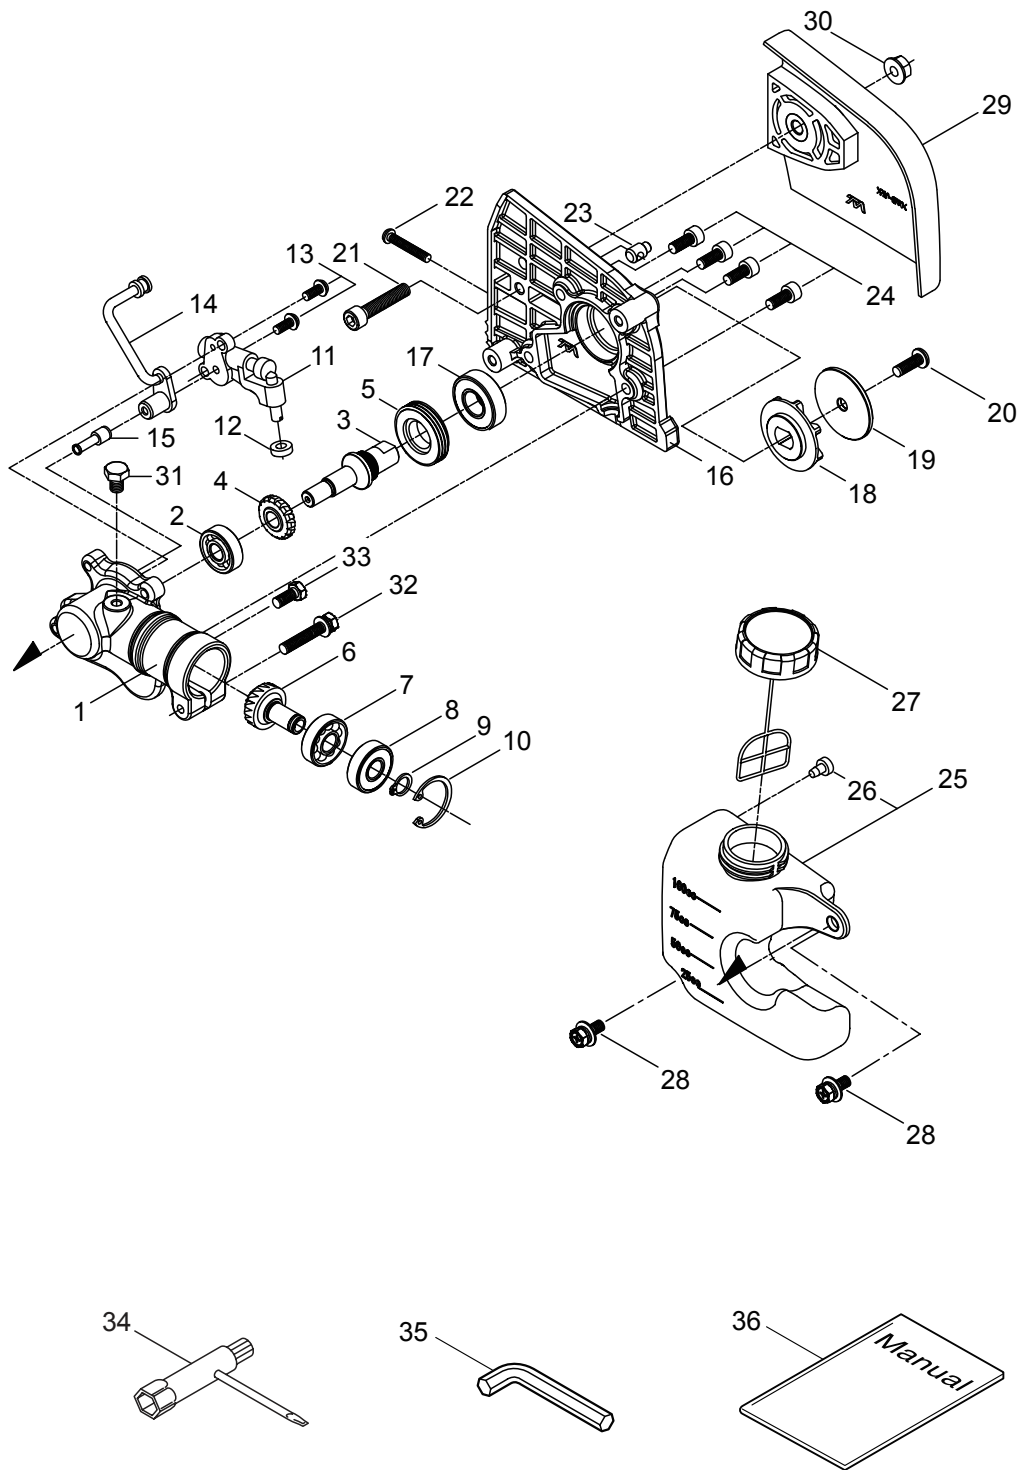

2. P23-10
PRUNER HEAD, ACCESSORIES

Ref. No.	Part No.	Part Name	Q'ty	Remarks
2-1	231855	Gearcase A	1	
2-2	227990	Bearing	1	#608
2-3	231856	Gear Shaft	1	
2-4	231857	Gear	1	
2-5	231858	Worm Wheel	1	
2-6	231859	Pinion Shaft	1	
2-7	227992	Bearing	1	#609
2-8	227993	Bearing	1	#609Z
2-9	228477	Snap Ring	1	#9
2-10	140270	Snap Ring	1	#24
2-11	231860	Oil Pump	1	
2-12	231861	Seal	1	
2-13	231862	Screw	2	
2-14	231863	Pipe, Oil	1	
2-15	231864	Strainer	1	
2-16	234084	Gearcase B	1	
2-17	227991	Bearing	1	#6001DDU
2-18	231866	Sprocket	1	
2-19	231867	Washer	1	
2-20	231868	Bolt	1	M6x15
2-21	125588	Bolt	1	M6x30
2-22	234085	Screw	1	M4x30
2-23	231870	Adjuster	1	
2-24	231871	Bolt	4	M5x12
2-25	234086	Oil Tank Ass'y	1	Incl.26
2-26	231873	Breather	1	
2-27	231874	Tank Cap Ass'y	1	
2-28	092580	Bolt	2	M5x12
2-29	231875	Chain Cover Comp.	1	
2-30	126756	Nut	1	M6
2-31	089819	Bolt	1	M6x8
2-32	261246	Cap Screw	1	M5x25
2-33	215993	Cap Screw	1	M5x10
2-34	219968	Box Spanner	1	10x19x(-)
2-35	219432	Wrench	1	4mm
2-36	234938	Instruction Manual	1	P23-10