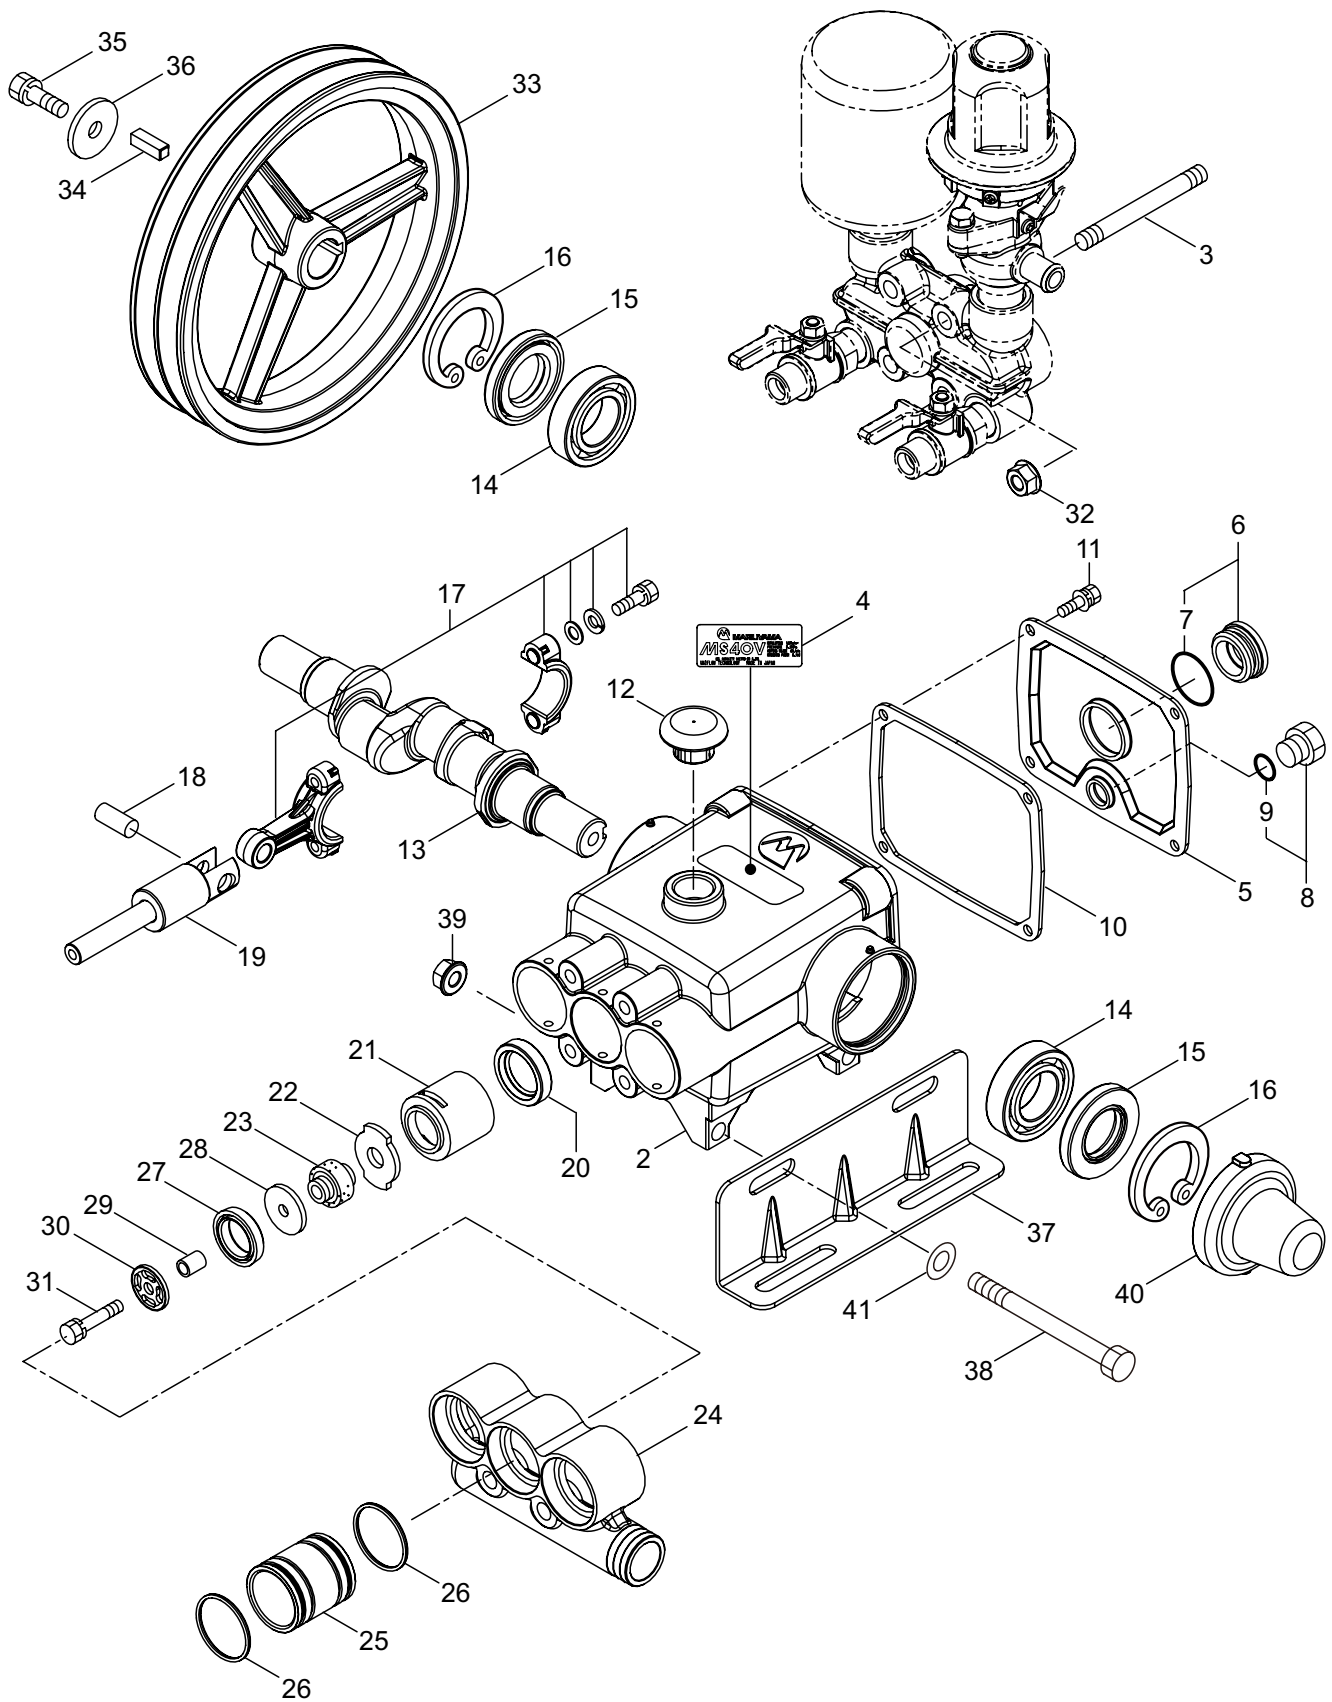

1. MS40V
CRANKCASE, SUCTION VALVE

Ref. No.	Part No.	Part Name	Q'ty	Remarks
1-1	354180	MS40V	1	
1-2	132914	Crankcase	1	
1-3	122448	Stud Bolt	4	M8x100x11x18
1-4	132855	Label	1	MS40V
1-5	132857	Rear Cover, Crankcase	1	
1-6	132858	Oil Gauge Ass'y	1	Incl.7
1-7	132860	O-Ring	1	S22
1-8	132861	Plug Ass'y	1	Incl.9 G1/4
1-9	132863	O-Ring	1	P10
1-10	132887	Packing	1	T2
1-11	092548	Bolt	4	M5x15
1-12	117420	Oil Filler Cap	1	
1-13	122456	Crankshaft	1	
1-14	132864	Bearing	2	#6005
1-15	122460	Oil Seal	2	D254707
1-16	012385	Snap Ring	2	H47
1-17	122461	Connecting Rod Ass'y	3	
1-18	122466	Piston Pin	3	9x22
1-19	132867	Piston Rod	3	
1-20	132870	Oil Seal	3	S22327
1-21	122471	Seal Retainer	3	
1-22	122472	Felt Packing	3	10.5x27xT3
1-23	100015	Seal	3	
1-24	122473	Inlet Manifold	1	
1-25	122476	Cylinder Pipe	3	28.5x34.5x38
1-26	013983	O-Ring	6	S31.5
1-27	122479	Piston Packing	3	
1-28	132872	Inlet Valve Seat	3	6.1x25xt2.8
1-29	027499	Spacer	3	6x8.5x10L
1-30	132873	Retainer, Piston	3	
1-31	189369	Bolt	3	M6x30
1-32	126201	Nut	4	M8
1-33	122500	V-Pulley	1	191xA-2
1-34	122502	Key	1	6x6x20
1-35	126258	Bolt	1	M8x20
1-36	126198	Washer	1	8.5x30xT3.2
1-37	122503	Rail	2	
1-38	089503	Bolt	2	M8x95x22
1-39	126201	Nut	2	M8
1-40	132866	Shaft Protector	1	
1-41	127216	Washer	2	M8