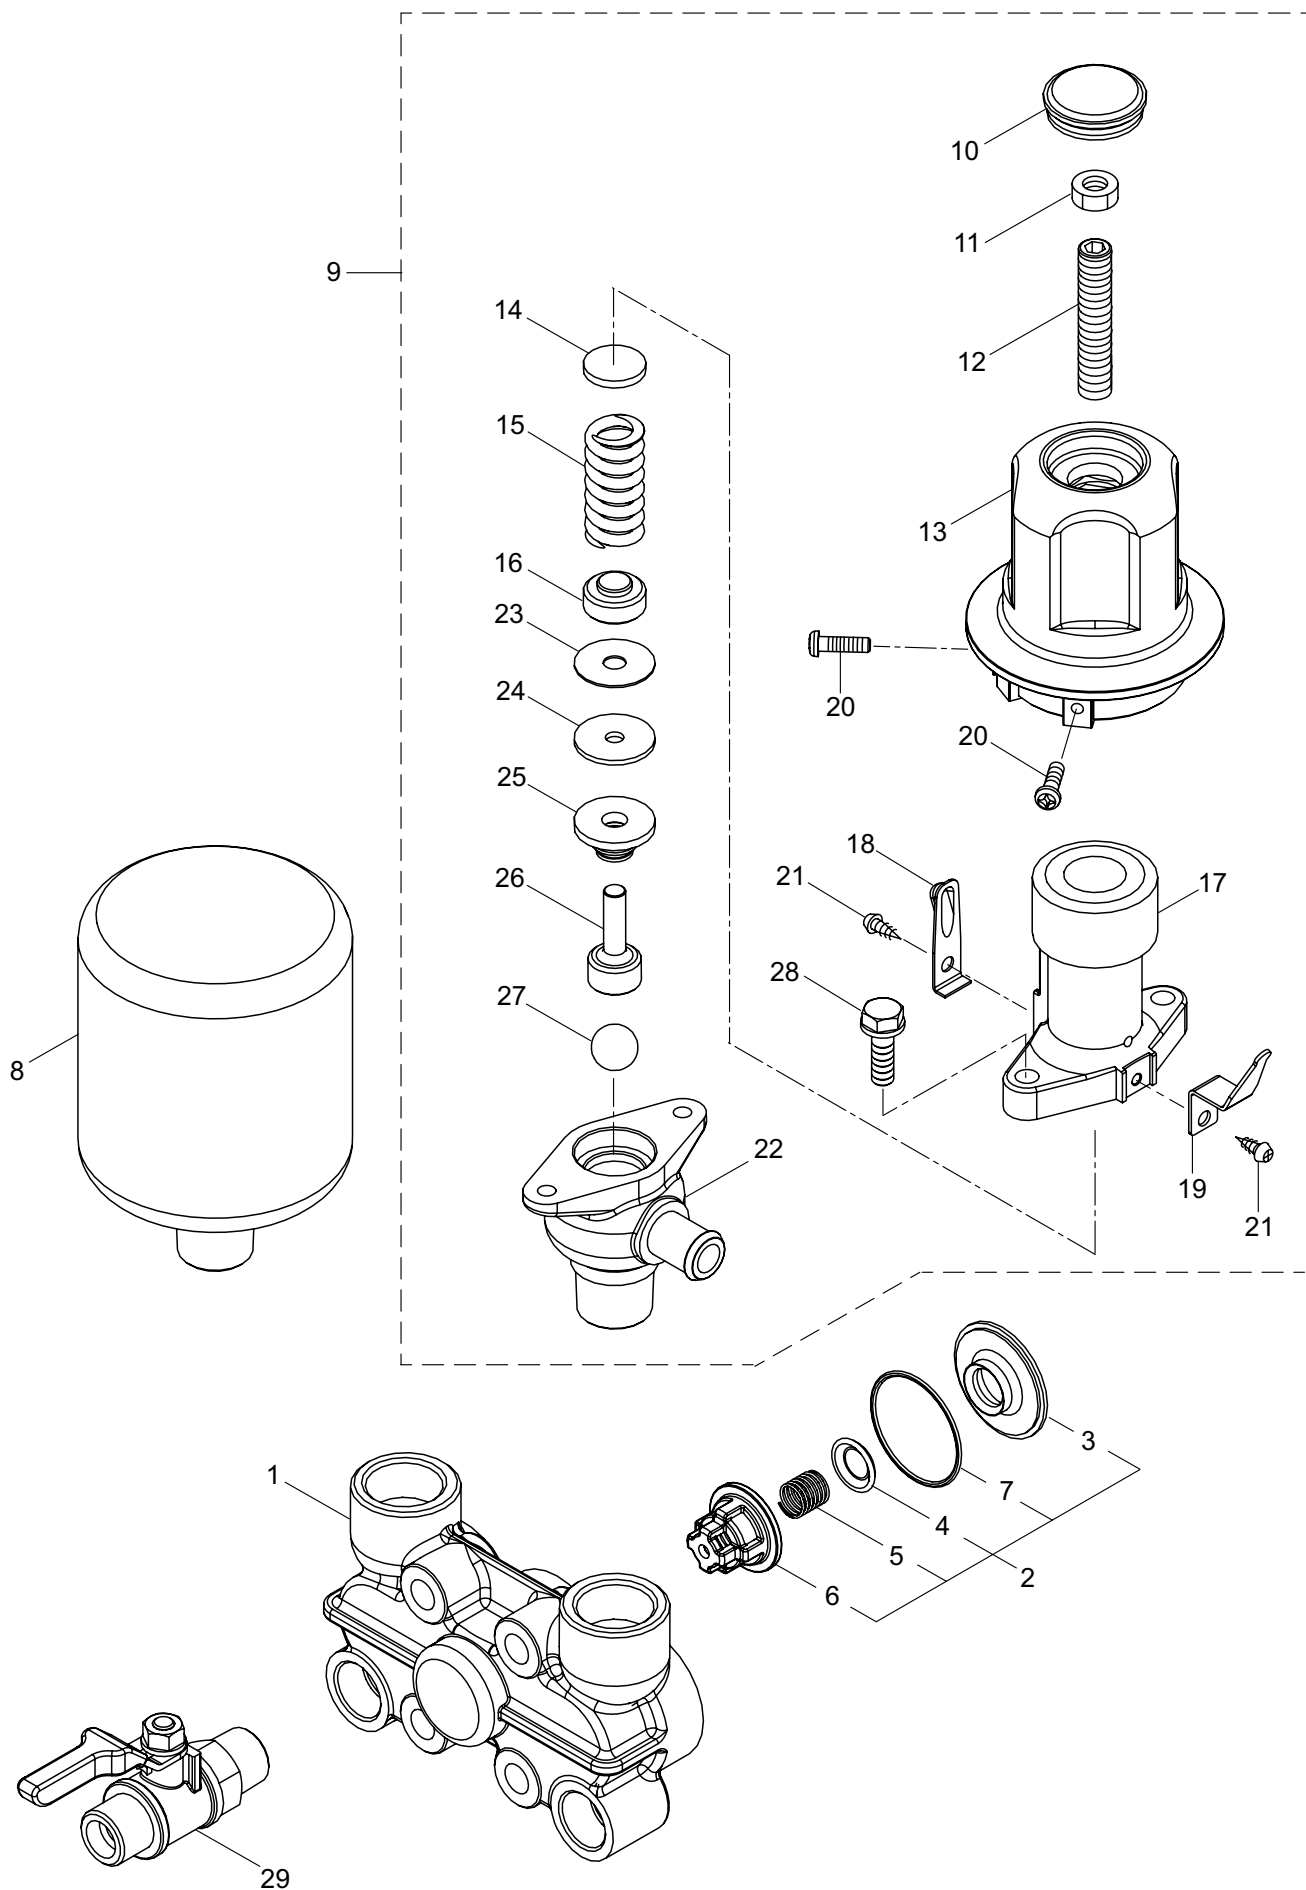

## 2. MS40V PRESSURE REGULATOR VALVE

Ref. No.	Part No.	Part Name	Q'ty	Remarks
2-1	122484	Discharge Manifold	1	
2-2	122487	Valve Ass'y	3	Incl.3-7
2-3	122488	Valve Seat	3	
2-4	043723	Discharge Valve	3	
2-5	043360	Discharge Valve Spring	3	
2-6	122490	Valve Retainer	3	
2-7	013983	O-Ring	3	S31.5
2-8	132874	Air Chamber	1	
2-9	122492	Pressure Regulator Valve Ass'y	1	Incl.10-28
2-10	105518	Cap	1	
2-11	126195	Nut	1	M10
2-12	088975	Screw	1	M10x49
2-13	132875	Grip	1	
2-14	126196	Retainer	1	17x2.3
2-15	105520	Spring	1	
2-16	105521	Retainer	1	
2-17	117448	Case	1	
2-18	117440	Plate	1	
2-19	105524	Indicator	1	
2-20	089882	Screw	2	M4x14L
2-21	127284	Tapping Screw	2	M4x6
2-22	132913	Body Comp	1	
2-23	012255	Washer	1	6.2x22xt0.6
2-24	016972	Bellows Packing	1	5x22xt1.5
2-25	011451	Bellows	1	
2-26	122496	Valve Rod	1	
2-27	107238	Valve Ball	1	12.7(1/2)
2-28	096034	Bolt	2	M6x20
2-29	132884	Cock Ass'y	2	R3/8xG3/8