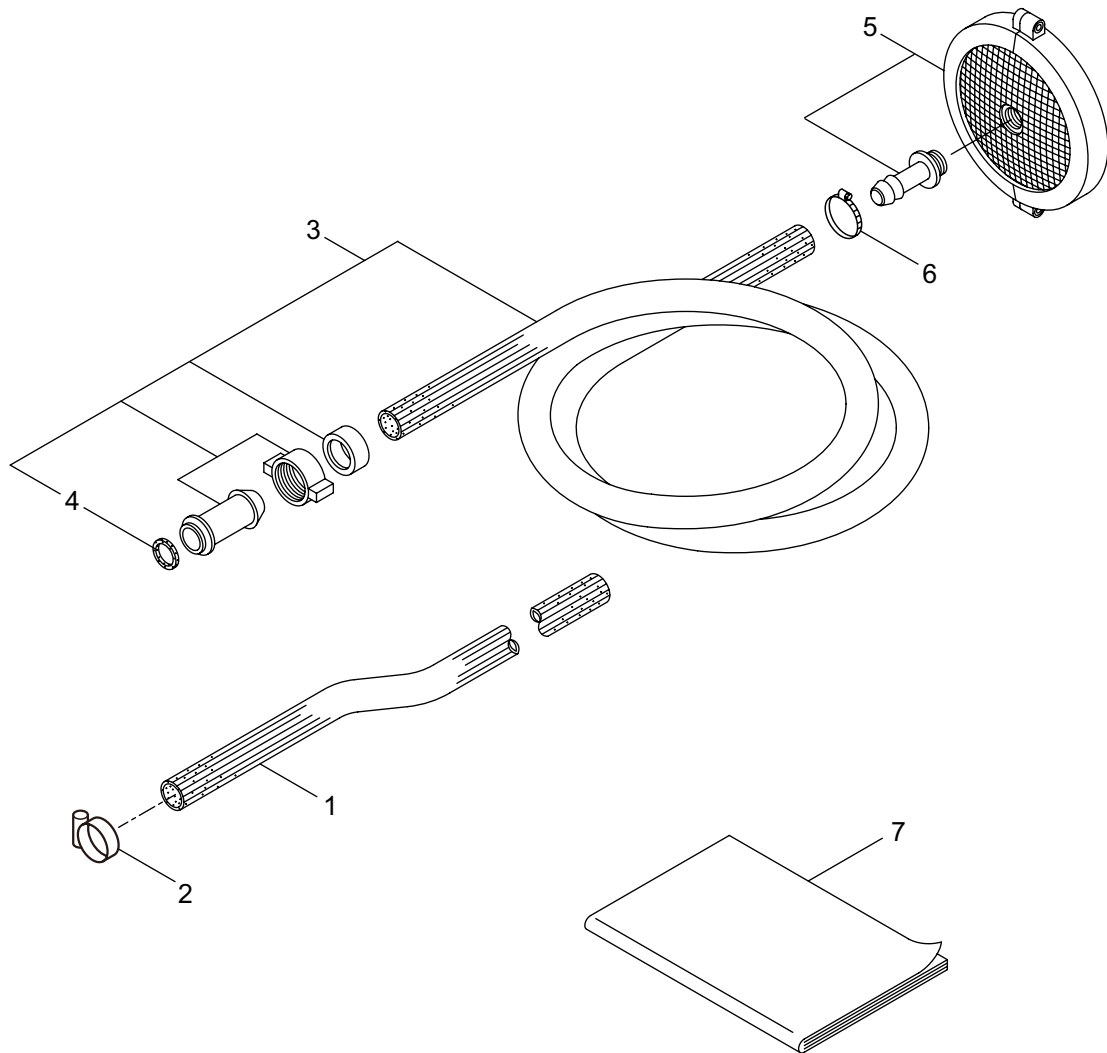

3. MS40V
ACCESSORIES

Ref. No.	Part No.	Part Name	Q'ty	Remarks
3-1	132900	Hose	1	13x19x5000
3-2	680776	Hose Band	1	SY-22
3-3	132901	Suction Hose Ass'y	1	Incl.4 19x23x5000
3-4	132906	Packing	1	
3-5	132908	Suction Strainer Ass'y	1	
3-6	132911	Hose Band	1	#20-30
3-7	132885	Instruction Manual	1	MS40V